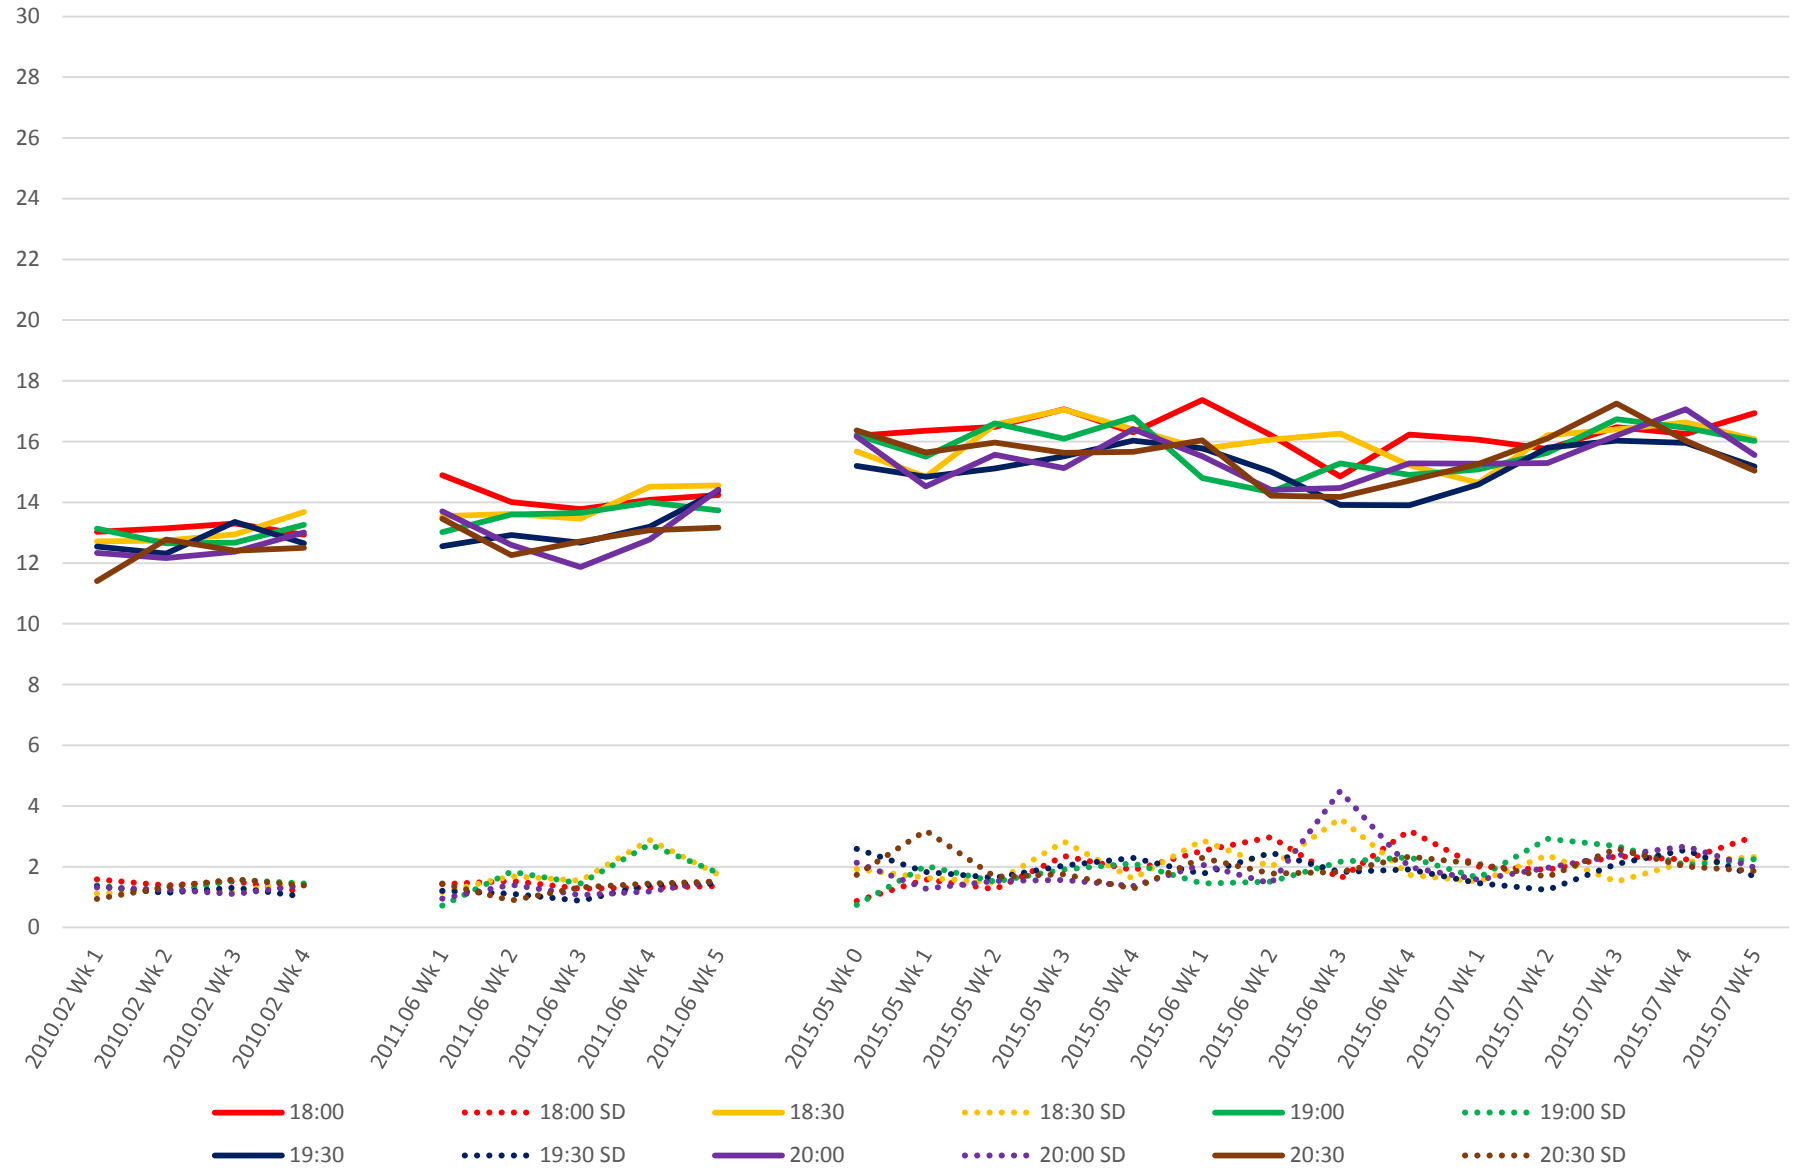

519 Harbourfront/Spadina Link Times From Exhibition Loop East To Bay Eastbound Early Morning

519 Harbourfront/Spadina Link Times From Exhibition Loop East To Bay Eastbound Early Afternoon

519 Harbourfront/Spadina Link Times From Exhibition Loop East To Bay Eastbound Late Afternoon

519 Harbourfront/Spadina Link Times From Exhibition Loop East To Bay Eastbound Early Evening

519 Harbourfront/Spadina Link Times From Exhibition Loop East To Bay Eastbound Late Evening