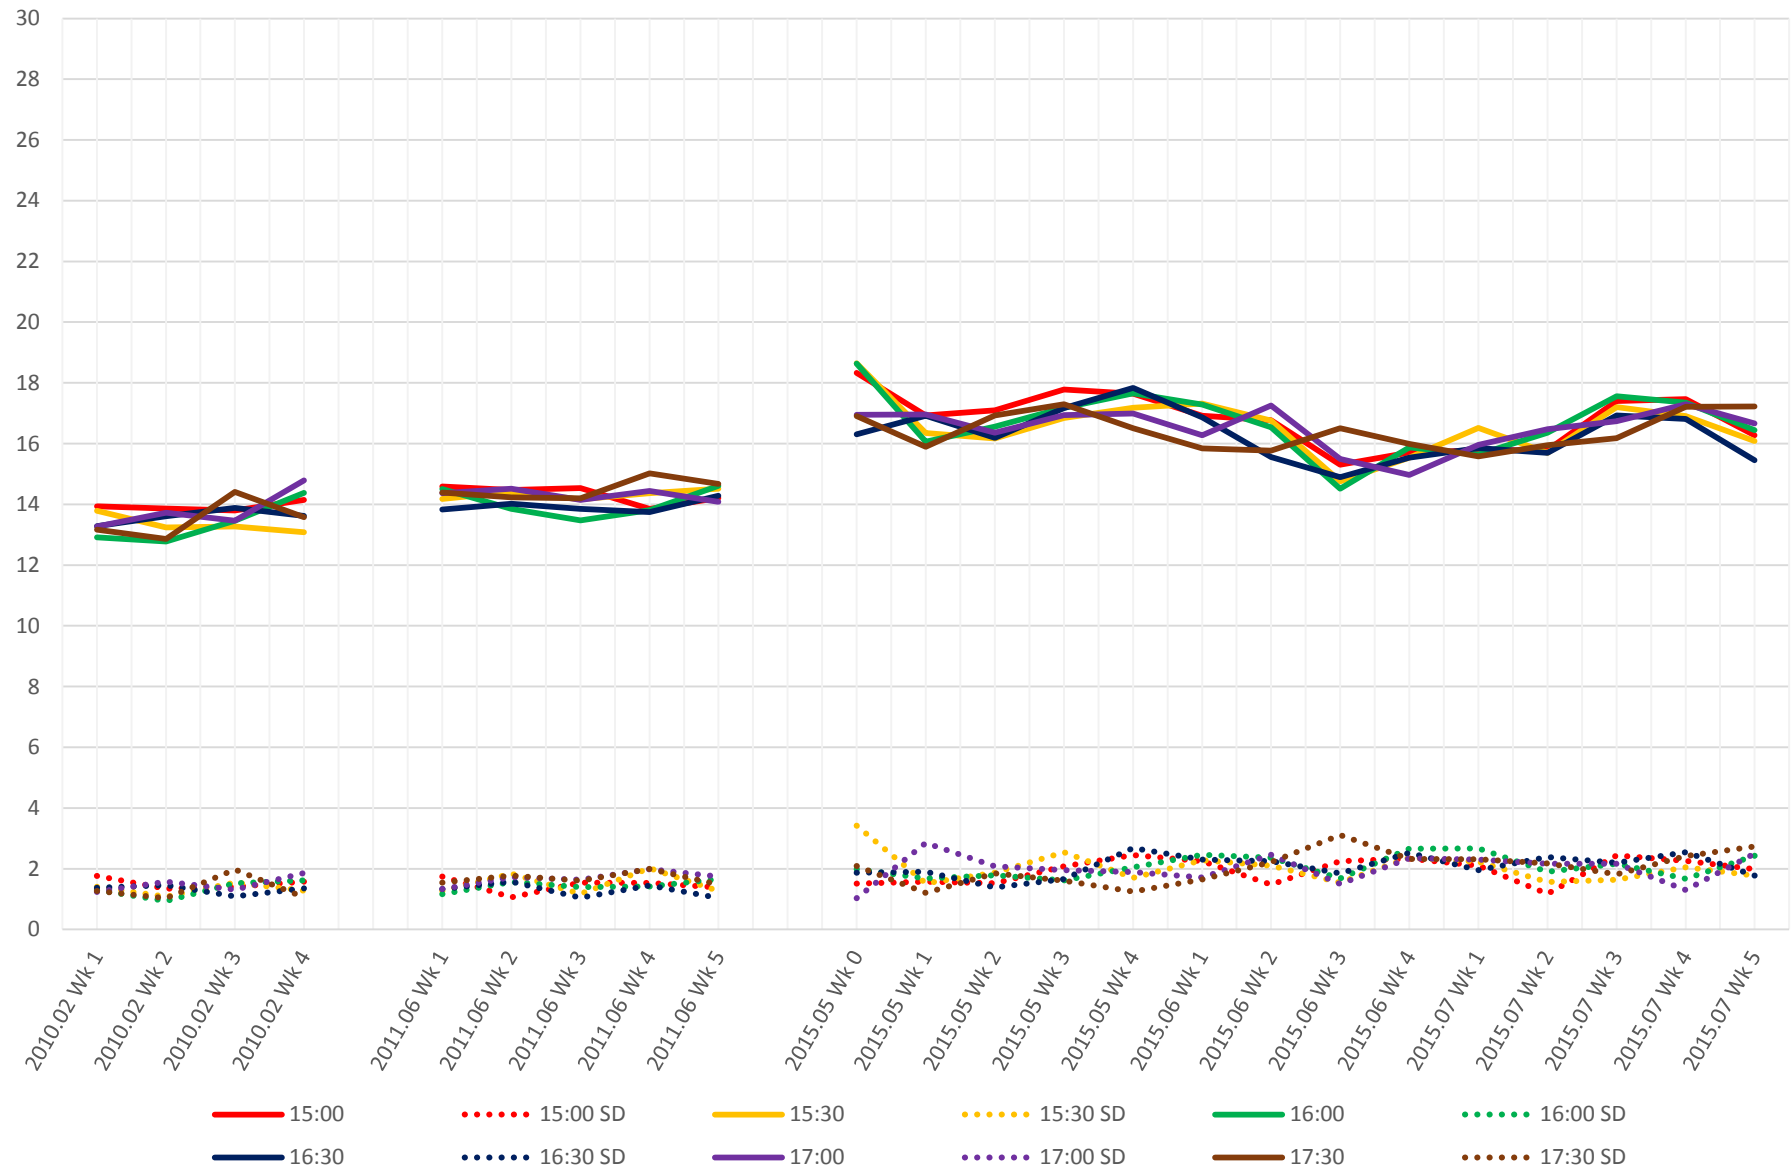

519 Harbourfront/Spadina Link Times From Exhibition Loop East To Bay Eastbound Early Morning

519 Harbourfront/Spadina Link Times From Exhibition Loop East To Bay Eastbound Early Afternoon

519 Harbourfront/Spadina Link Times From Exhibition Loop East To Bay Eastbound Late Afternoon

519 Harbourfront/Spadina Link Times From Exhibition Loop East To Bay Eastbound Early Evening

519 Harbourfront/Spadina Link Times From Exhibition Loop East To Bay Eastbound Late Evening