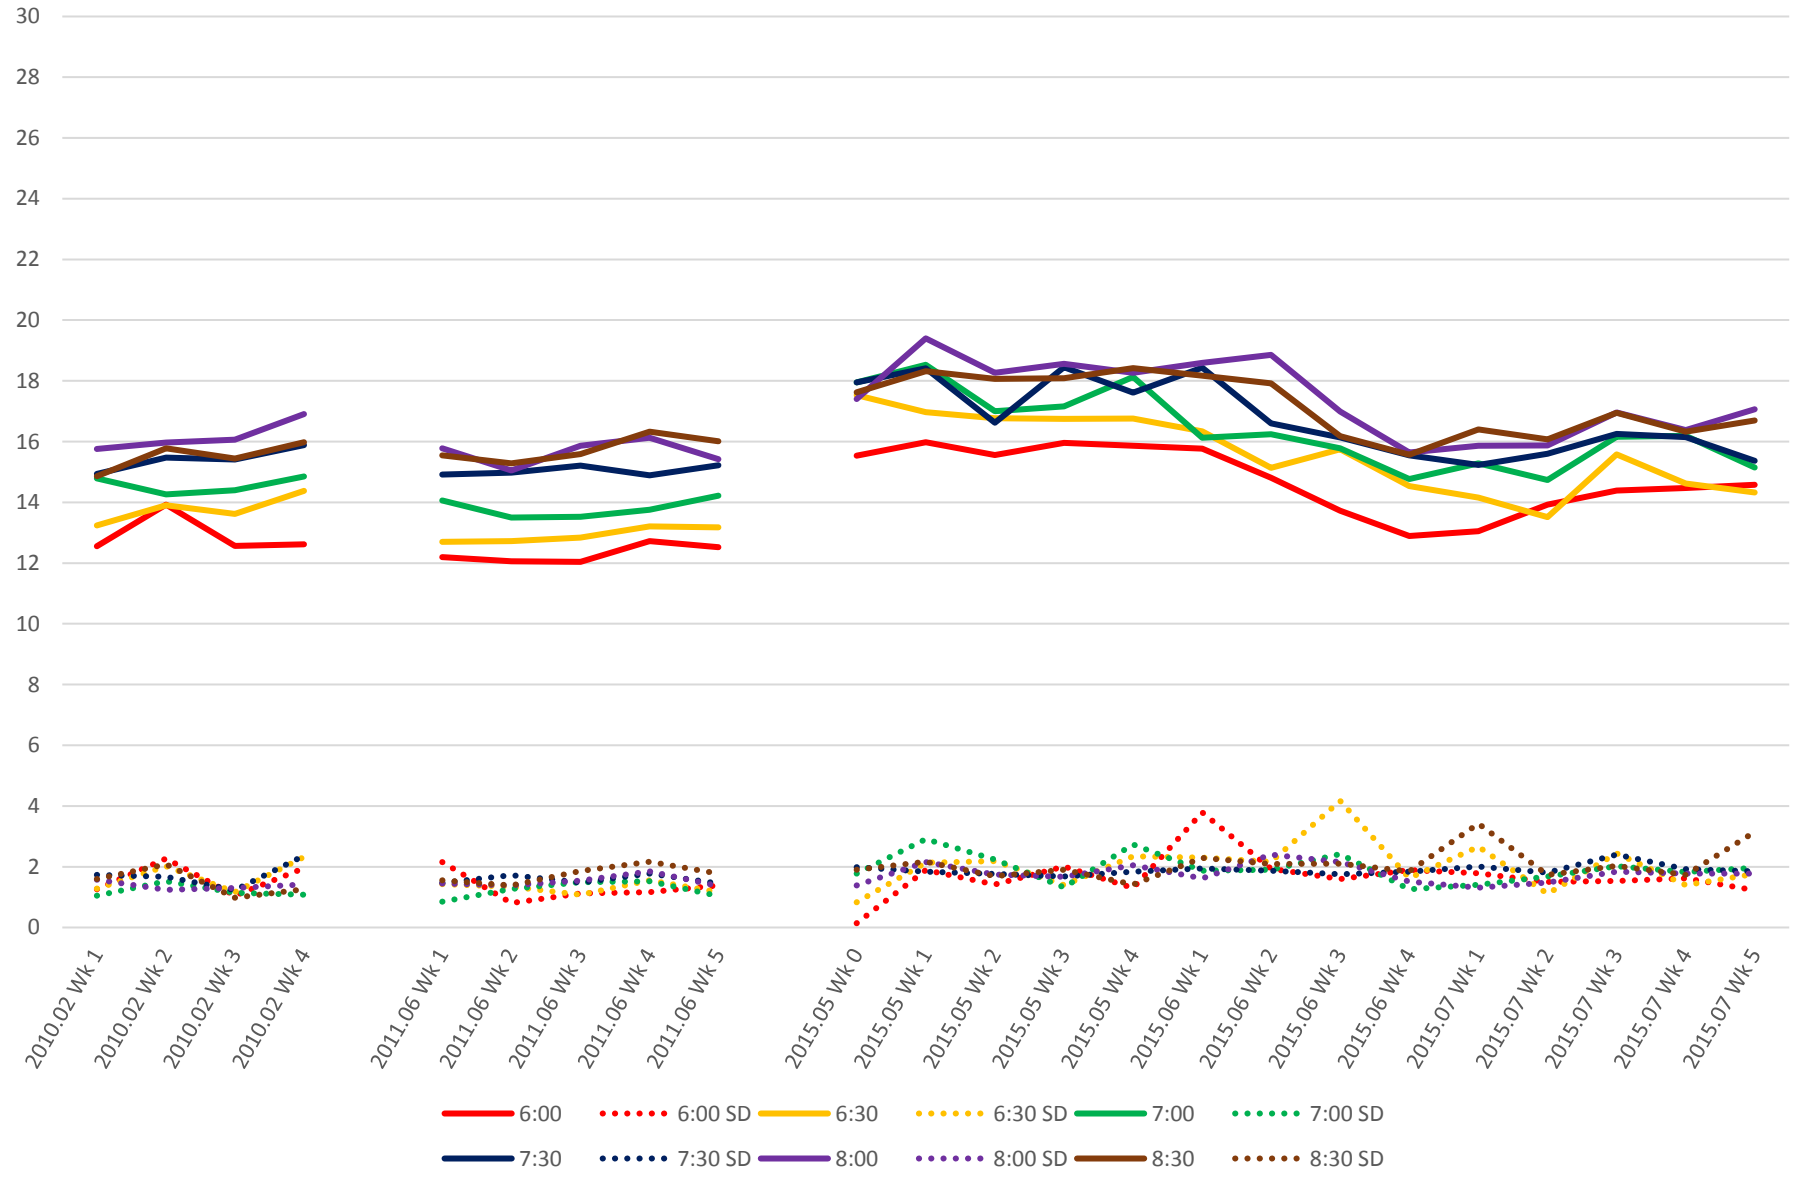

519 Harbourfront/Spadina Link Times From Exhibition Loop East To Bay Eastbound Early Morning

519 Harbourfront/Spadina Link Times From Exhibition Loop East To Bay Eastbound Early Afternoon

519 Harbourfront/Spadina Link Times From Exhibition Loop East To Bay Eastbound Late Afternoon

519 Harbourfront/Spadina Link Times From Exhibition Loop East To Bay Eastbound Early Evening

519 Harbourfront/Spadina Link Times From Exhibition Loop East To Bay Eastbound Late Evening