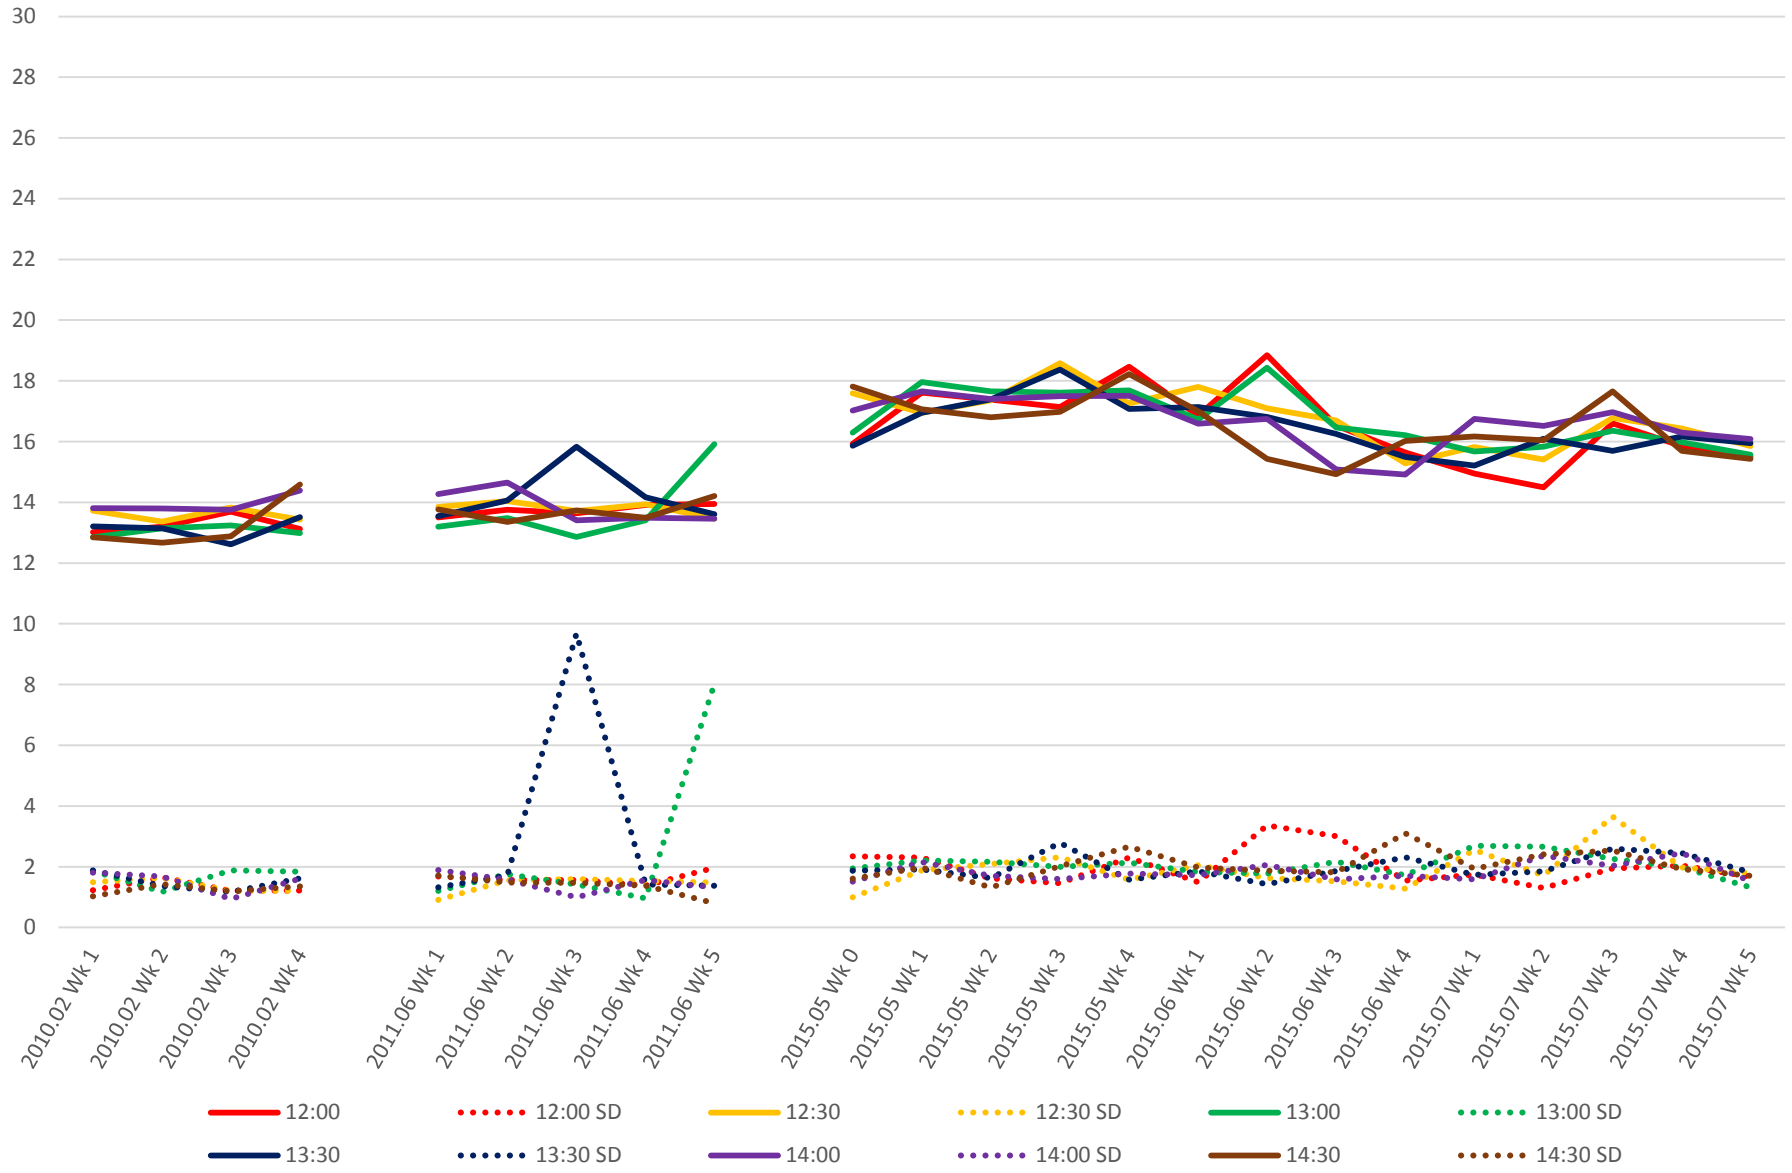

519 Harbourfront/Spadina Link Times From Exhibition Loop East To Bay Eastbound Early Morning

519 Harbourfront/Spadina Link Times From Exhibition Loop East To Bay Eastbound Early Afternoon

519 Harbourfront/Spadina Link Times From Exhibition Loop East To Bay Eastbound Late Afternoon

519 Harbourfront/Spadina Link Times From Exhibition Loop East To Bay Eastbound Early Evening

519 Harbourfront/Spadina Link Times From Exhibition Loop East To Bay Eastbound Late Evening