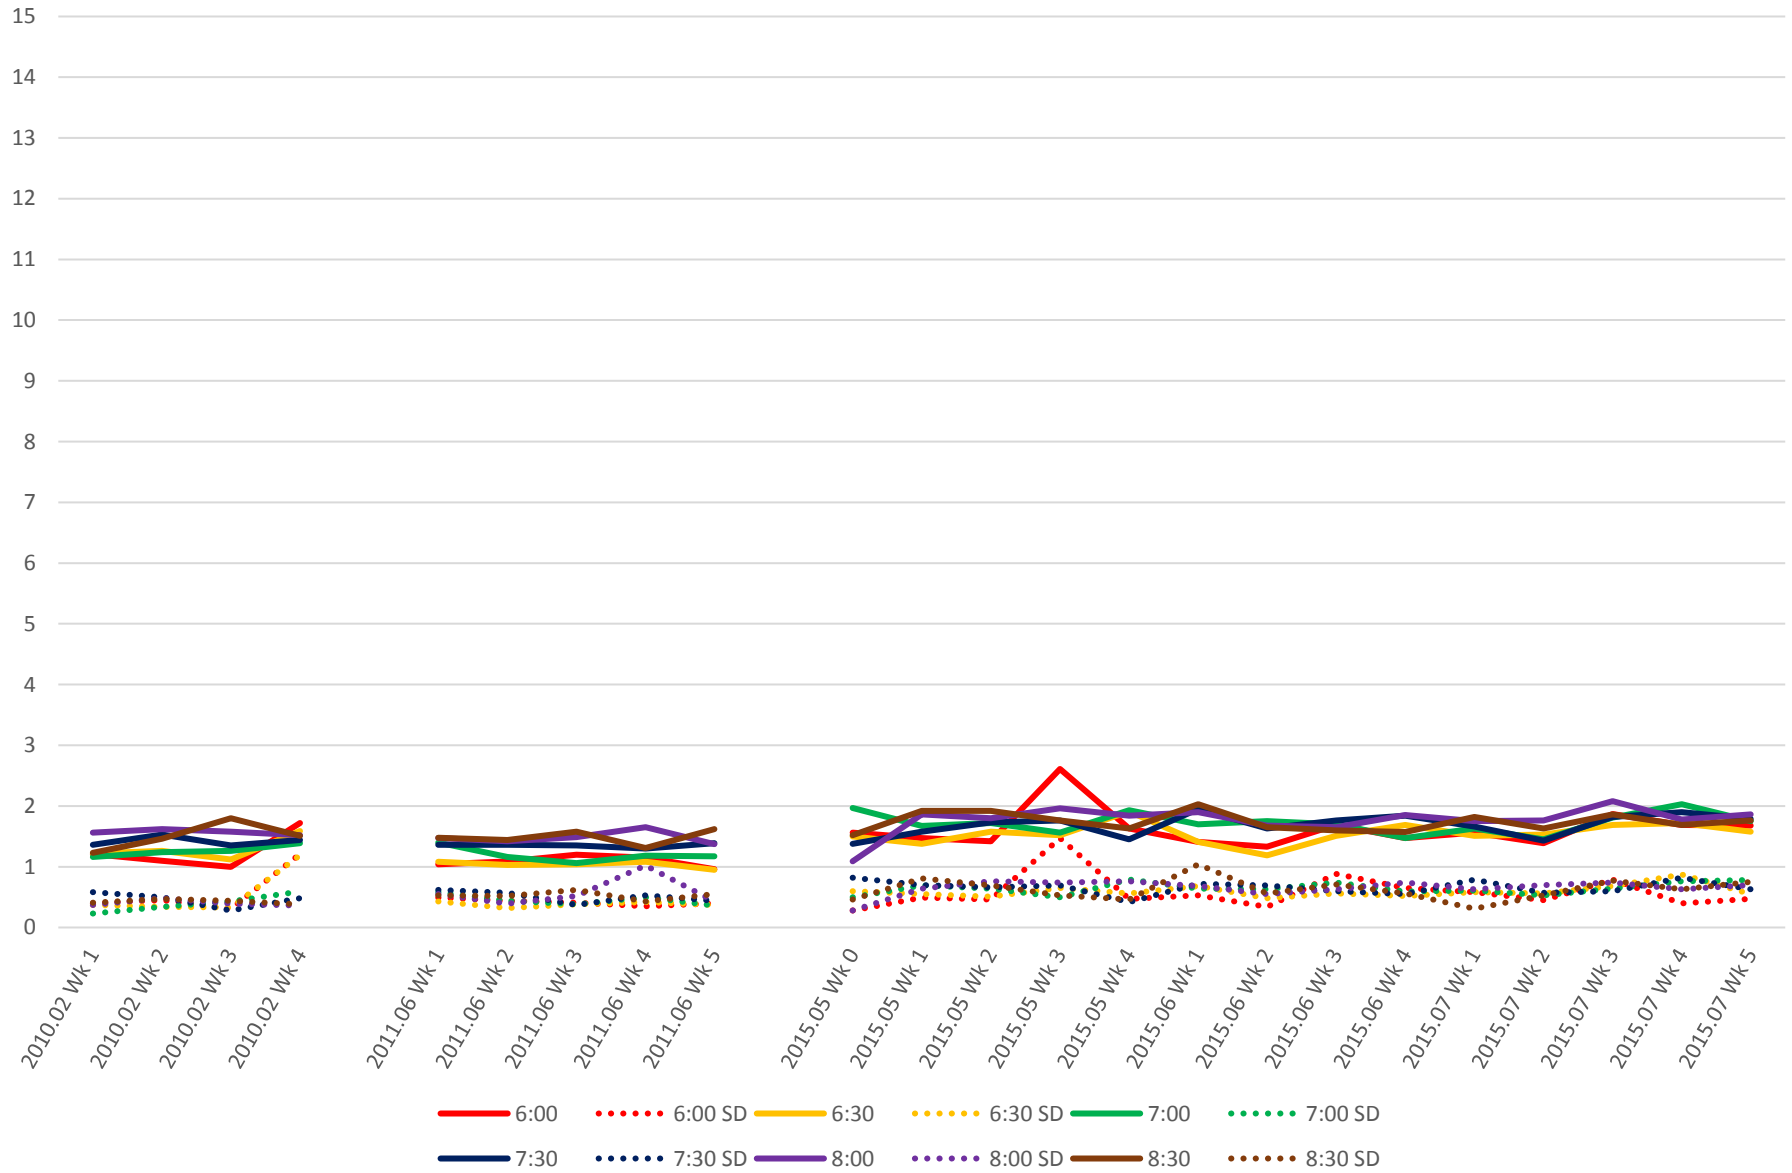

## 519 Harbourfront/Spadina Link Times From W of Bathurst To S of Bathurst/Fleet Eastbound Early Morning

## 519 Harbourfront/Spadina Link Times From W of Bathurst To S of Bathurst/Fleet Eastbound Late Morning

## 519 Harbourfront/Spadina Link Times From W of Bathurst To S of Bathurst/Fleet Eastbound Late Afternoon

## 519 Harbourfront/Spadina Link Times From W of Bathurst To S of Bathurst/Fleet Eastbound Early Evening