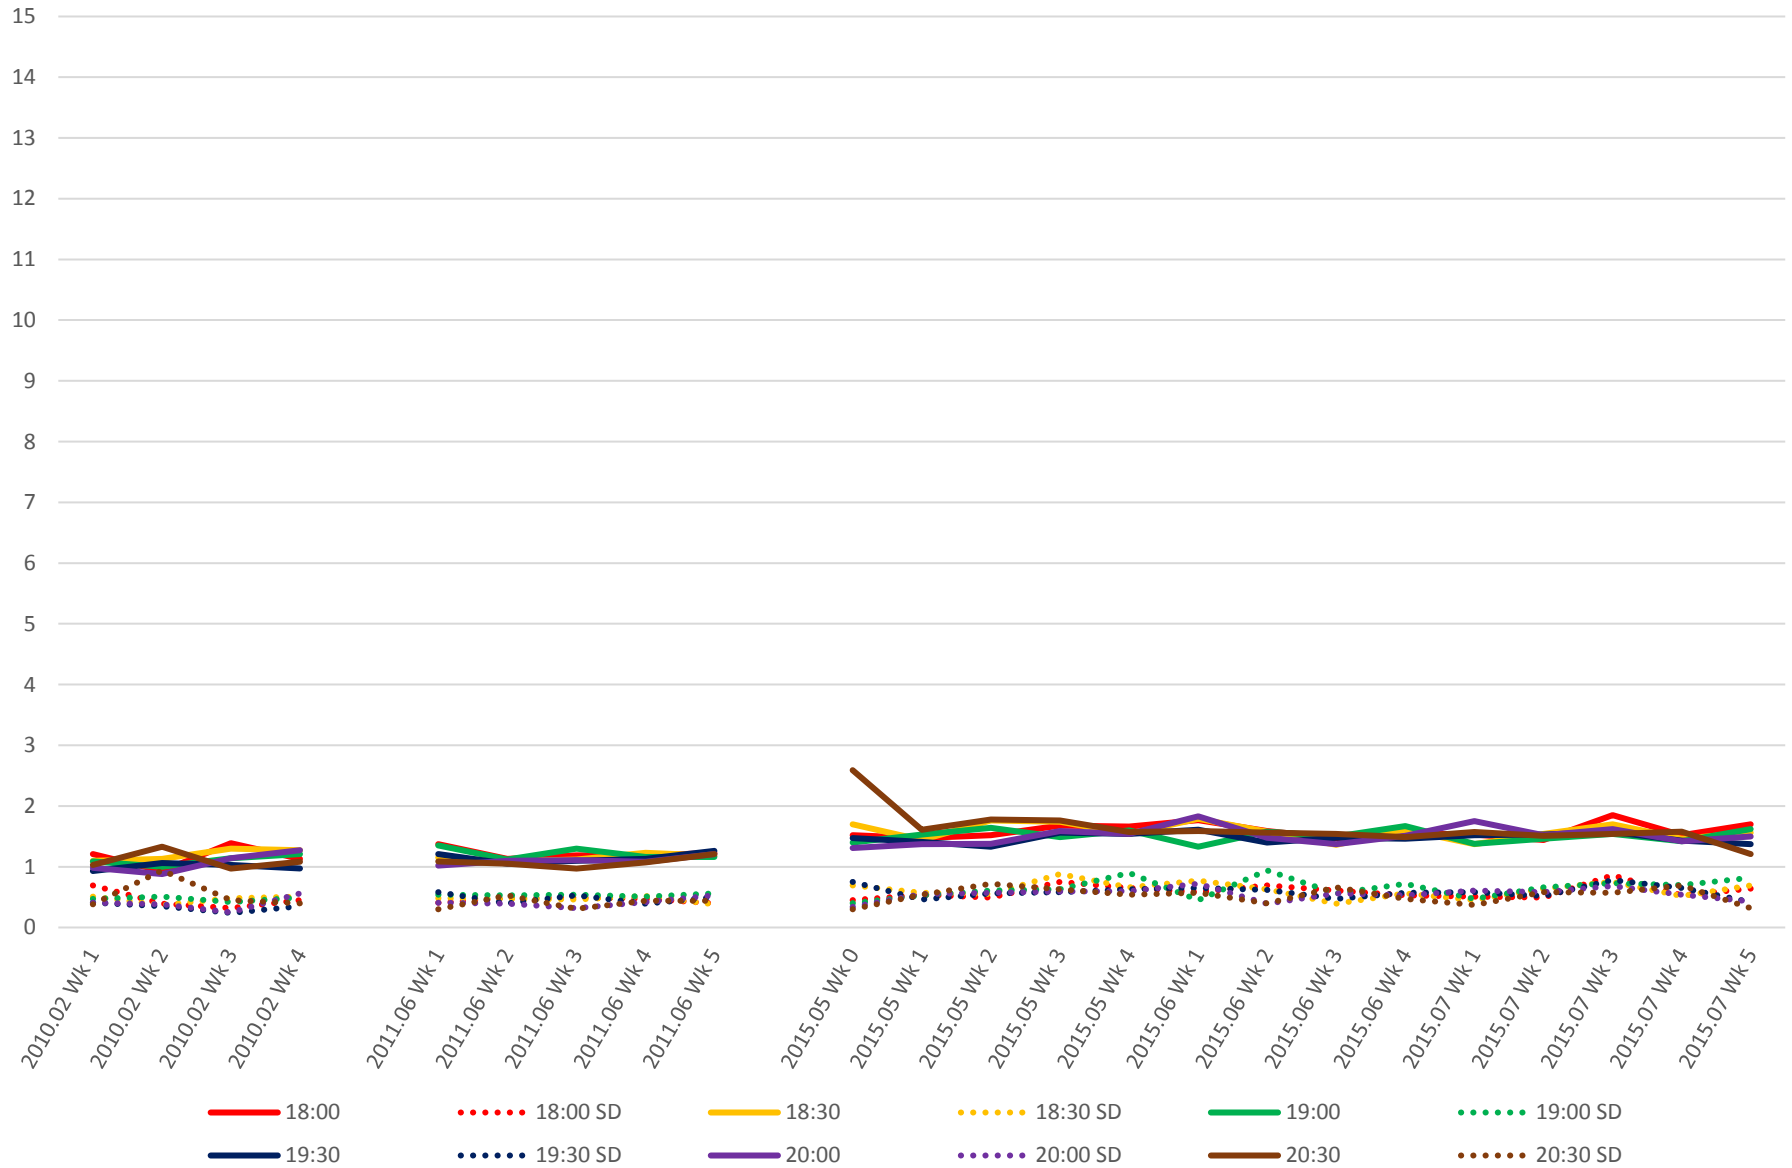

## 519 Harbourfront/Spadina Link Times From W of Bathurst To S of Bathurst/Fleet Eastbound Early Morning

## 519 Harbourfront/Spadina Link Times From W of Bathurst To S of Bathurst/Fleet Eastbound Late Morning

## 519 Harbourfront/Spadina Link Times From W of Bathurst To S of Bathurst/Fleet Eastbound Late Afternoon

## 519 Harbourfront/Spadina Link Times From W of Bathurst To S of Bathurst/Fleet Eastbound Early Evening