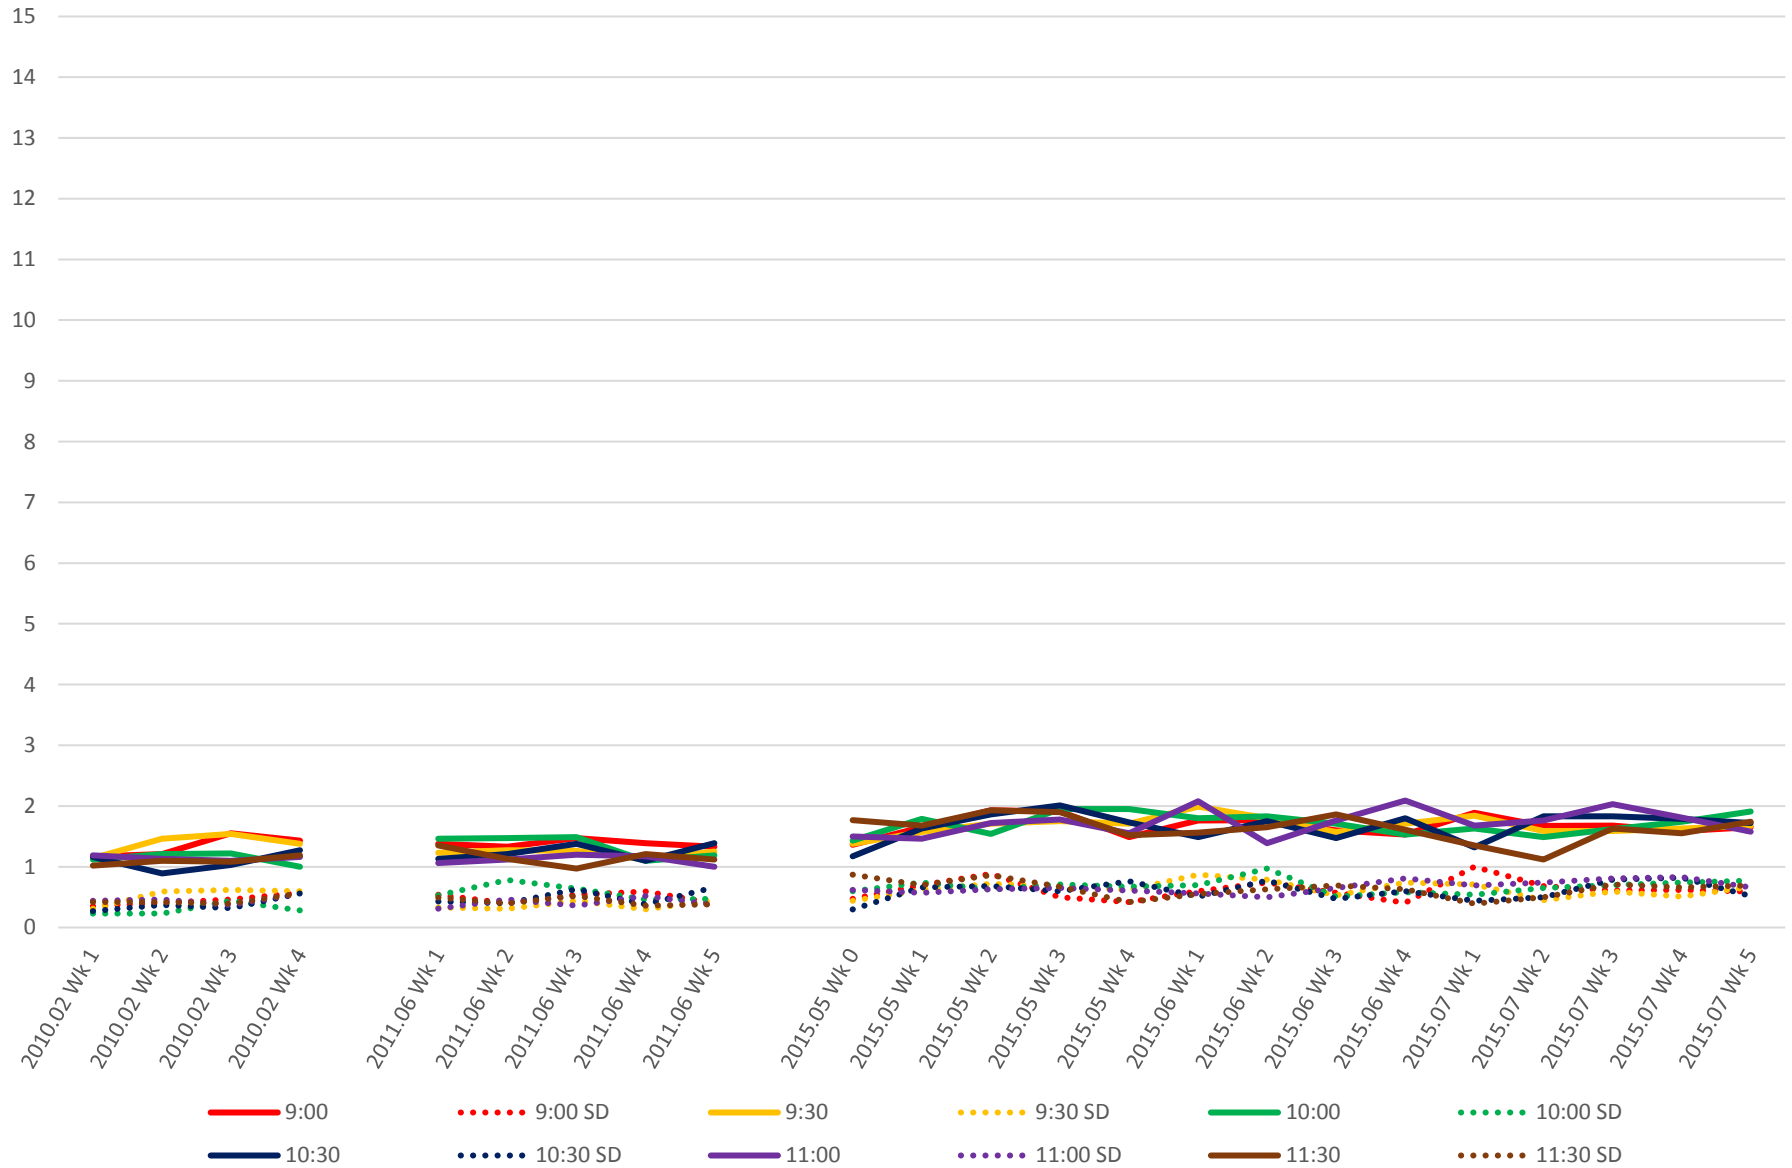

## 519 Harbourfront/Spadina Link Times From W of Bathurst To S of Bathurst/Fleet Eastbound Early Morning

## 519 Harbourfront/Spadina Link Times From W of Bathurst To S of Bathurst/Fleet Eastbound Late Morning

## 519 Harbourfront/Spadina Link Times From W of Bathurst To S of Bathurst/Fleet Eastbound Late Afternoon

## 519 Harbourfront/Spadina Link Times From W of Bathurst To S of Bathurst/Fleet Eastbound Early Evening