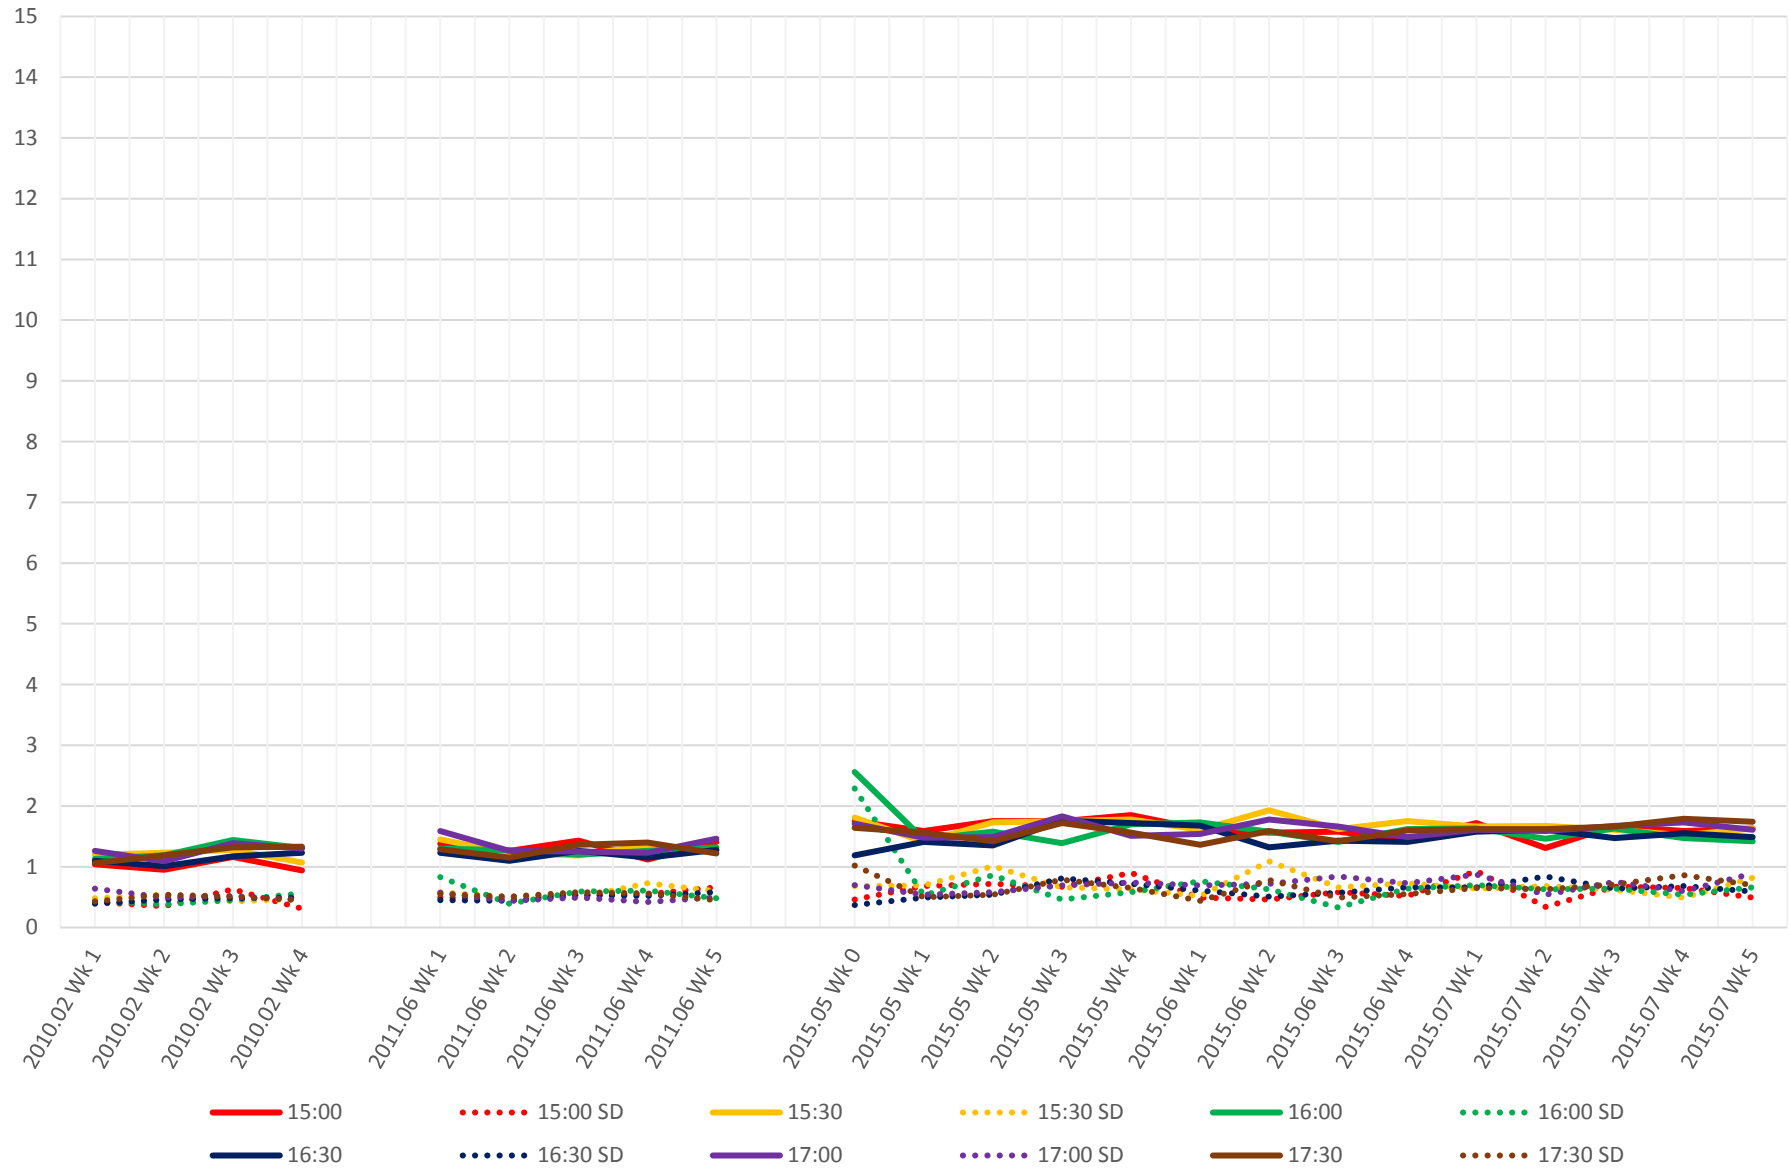

## 519 Harbourfront/Spadina Link Times From W of Bathurst To S of Bathurst/Fleet Eastbound Early Morning

## 519 Harbourfront/Spadina Link Times From W of Bathurst To S of Bathurst/Fleet Eastbound Late Morning

## 519 Harbourfront/Spadina Link Times From W of Bathurst To S of Bathurst/Fleet Eastbound Late Afternoon

## 519 Harbourfront/Spadina Link Times From W of Bathurst To S of Bathurst/Fleet Eastbound Early Evening