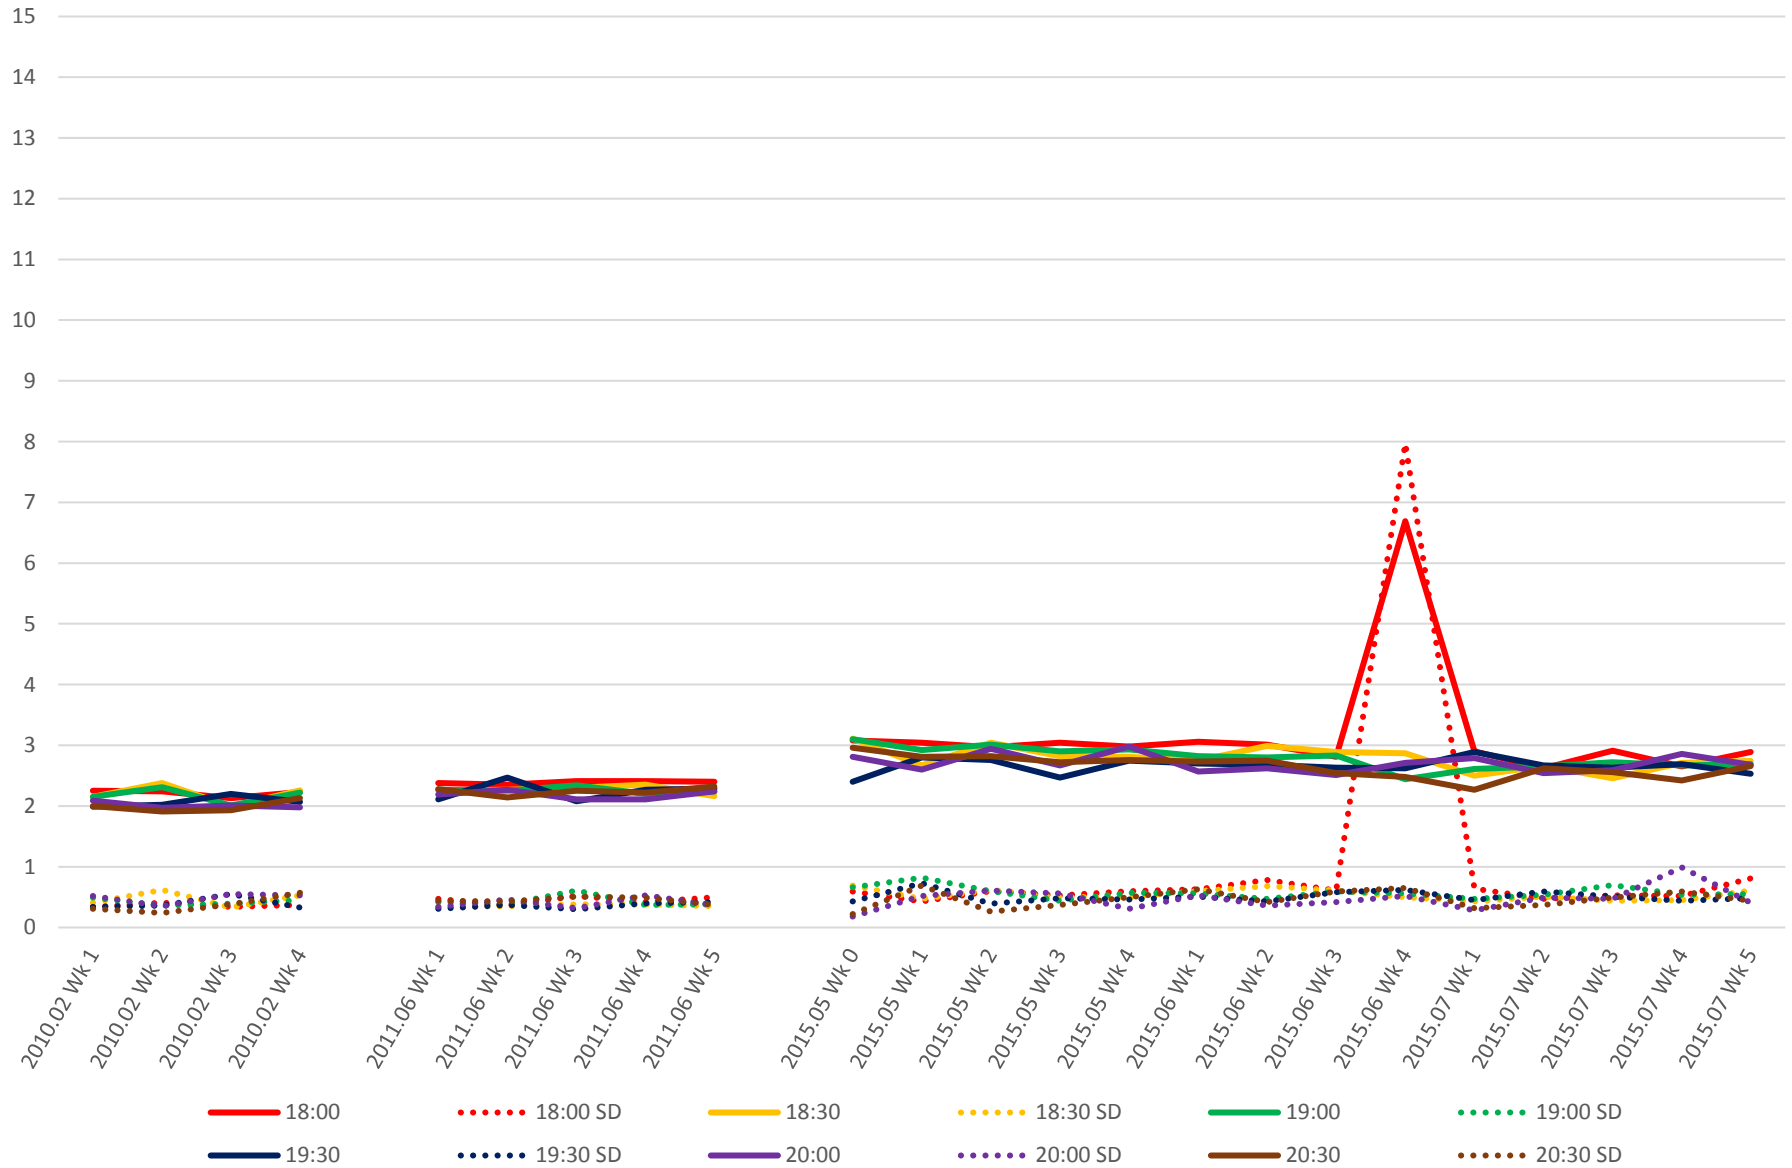

519 Harbourfront/Spadina Link Times From S of Bathurst/Fleet To W of Spadina Eastbound Early Evening