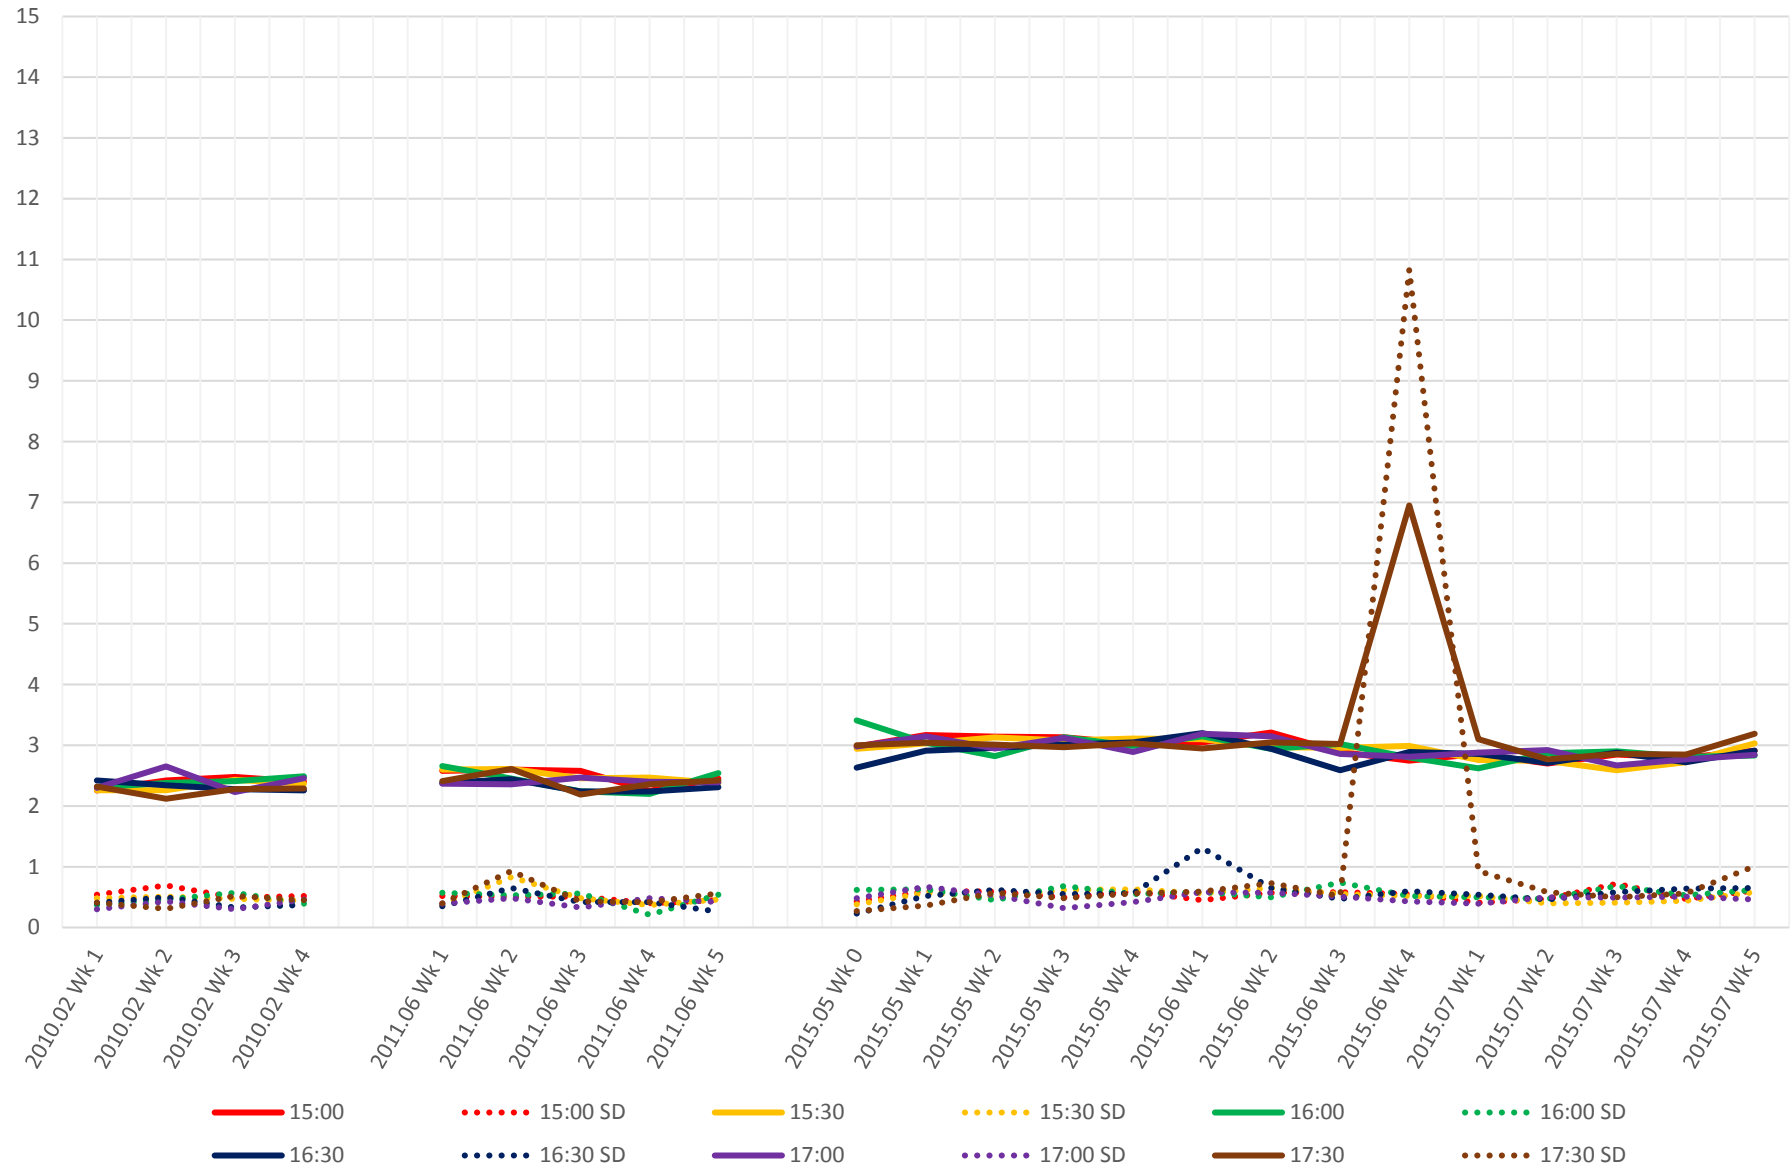

## 519 Harbourfront/Spadina Link Times From S of Bathurst/Fleet To W of Spadina Eastbound Early Morning

## 519 Harbourfront/Spadina Link Times From S of Bathurst/Fleet To W of Spadina Eastbound Late Morning

## 519 Harbourfront/Spadina Link Times From S of Bathurst/Fleet To W of Spadina Eastbound Early Afternoon

## 519 Harbourfront/Spadina Link Times From S of Bathurst/Fleet To W of Spadina Eastbound Late Afternoon