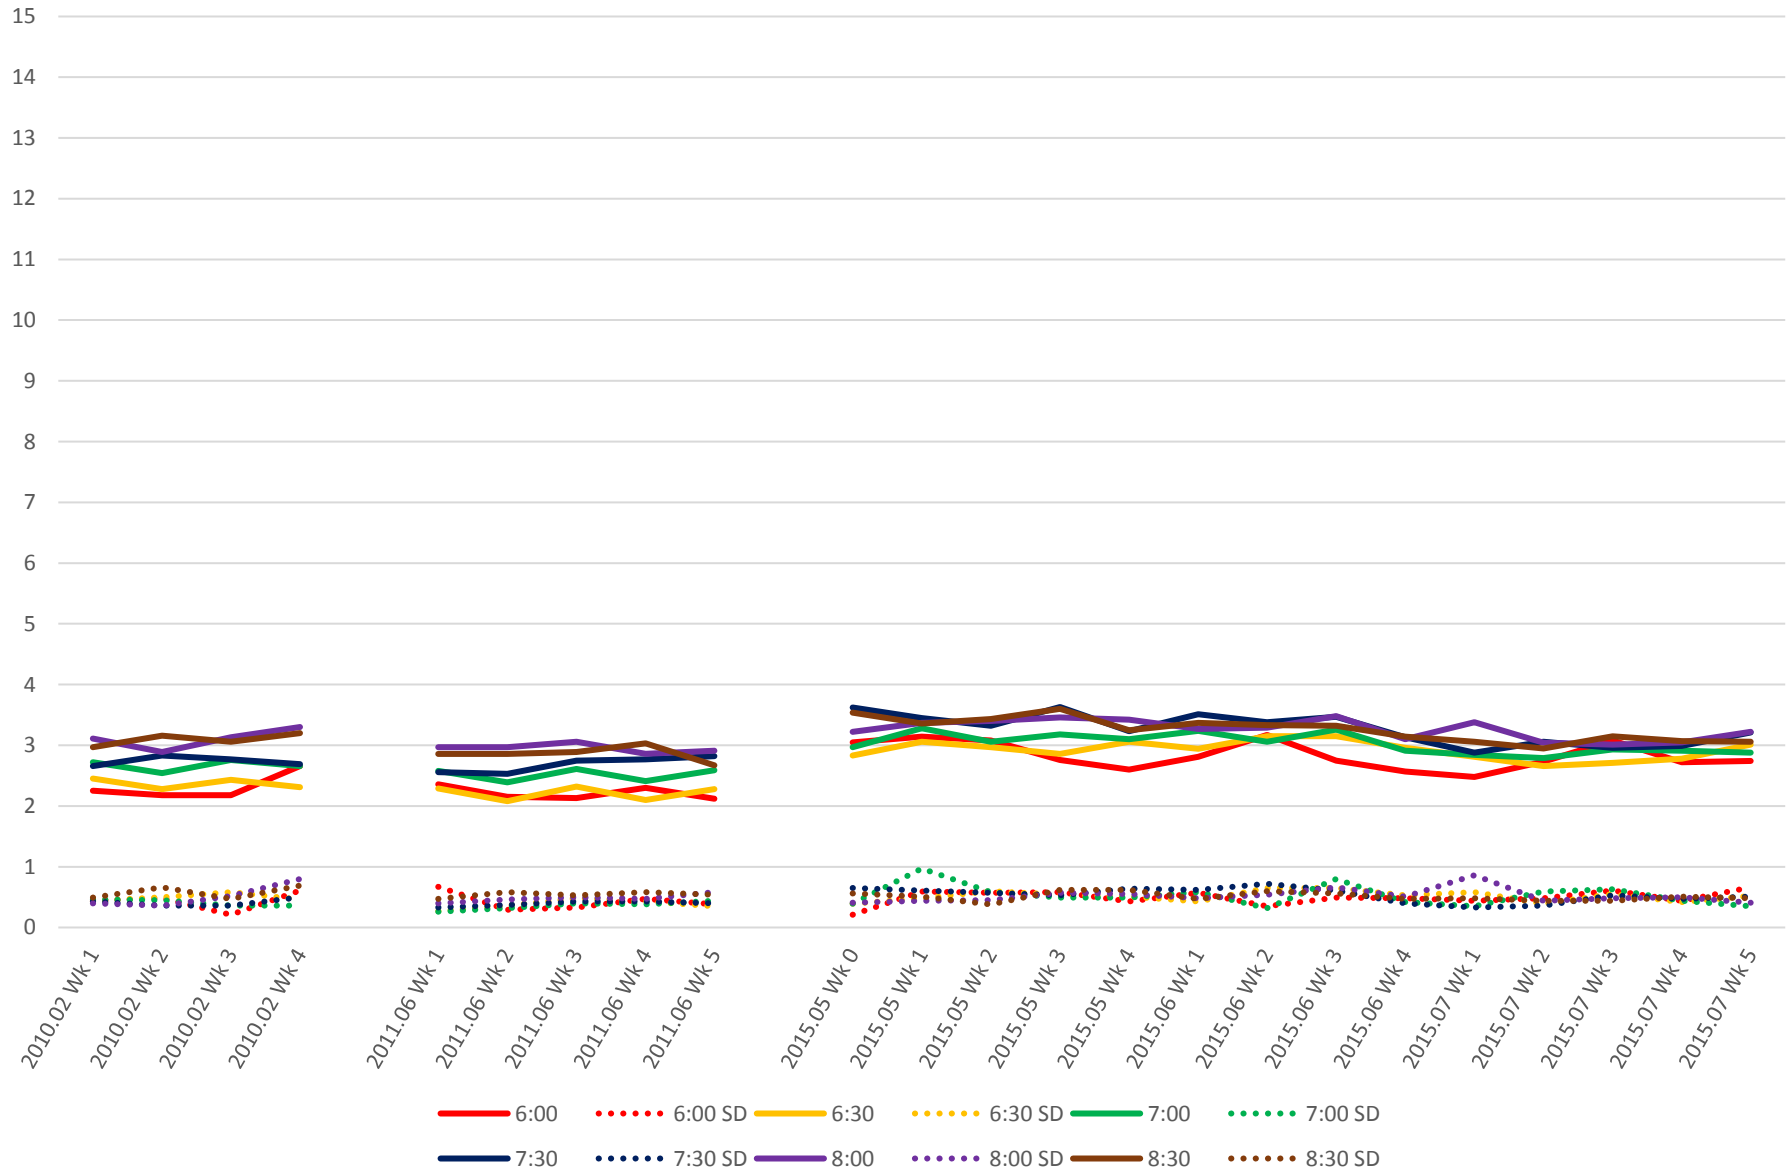

## 519 Harbourfront/Spadina Link Times From S of Bathurst/Fleet To W of Spadina Eastbound Early Morning

## 519 Harbourfront/Spadina Link Times From S of Bathurst/Fleet To W of Spadina Eastbound Late Morning

## 519 Harbourfront/Spadina Link Times From S of Bathurst/Fleet To W of Spadina Eastbound Early Afternoon

## 519 Harbourfront/Spadina Link Times From S of Bathurst/Fleet To W of Spadina Eastbound Late Afternoon