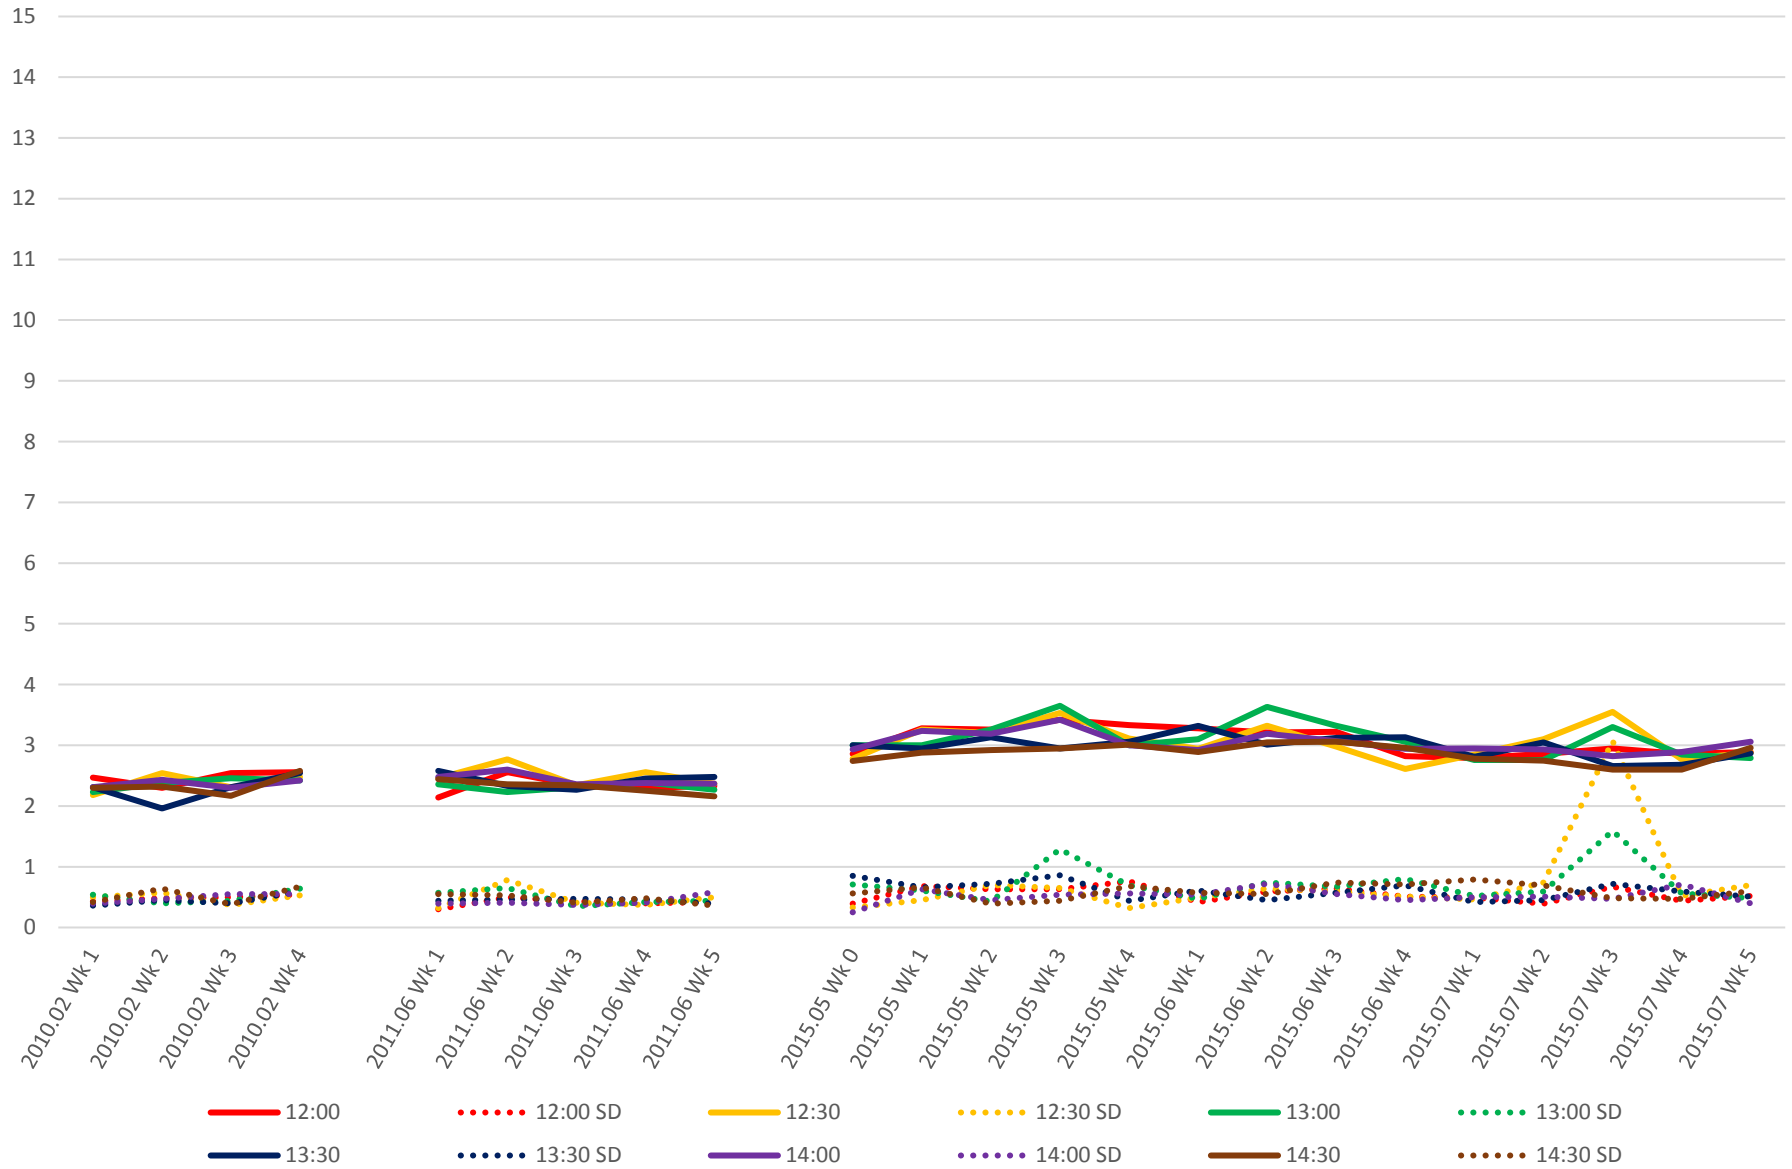

## 519 Harbourfront/Spadina Link Times From S of Bathurst/Fleet To W of Spadina Eastbound Early Morning

## 519 Harbourfront/Spadina Link Times From S of Bathurst/Fleet To W of Spadina Eastbound Late Morning

## 519 Harbourfront/Spadina Link Times From S of Bathurst/Fleet To W of Spadina Eastbound Early Afternoon

## 519 Harbourfront/Spadina Link Times From S of Bathurst/Fleet To W of Spadina Eastbound Late Afternoon