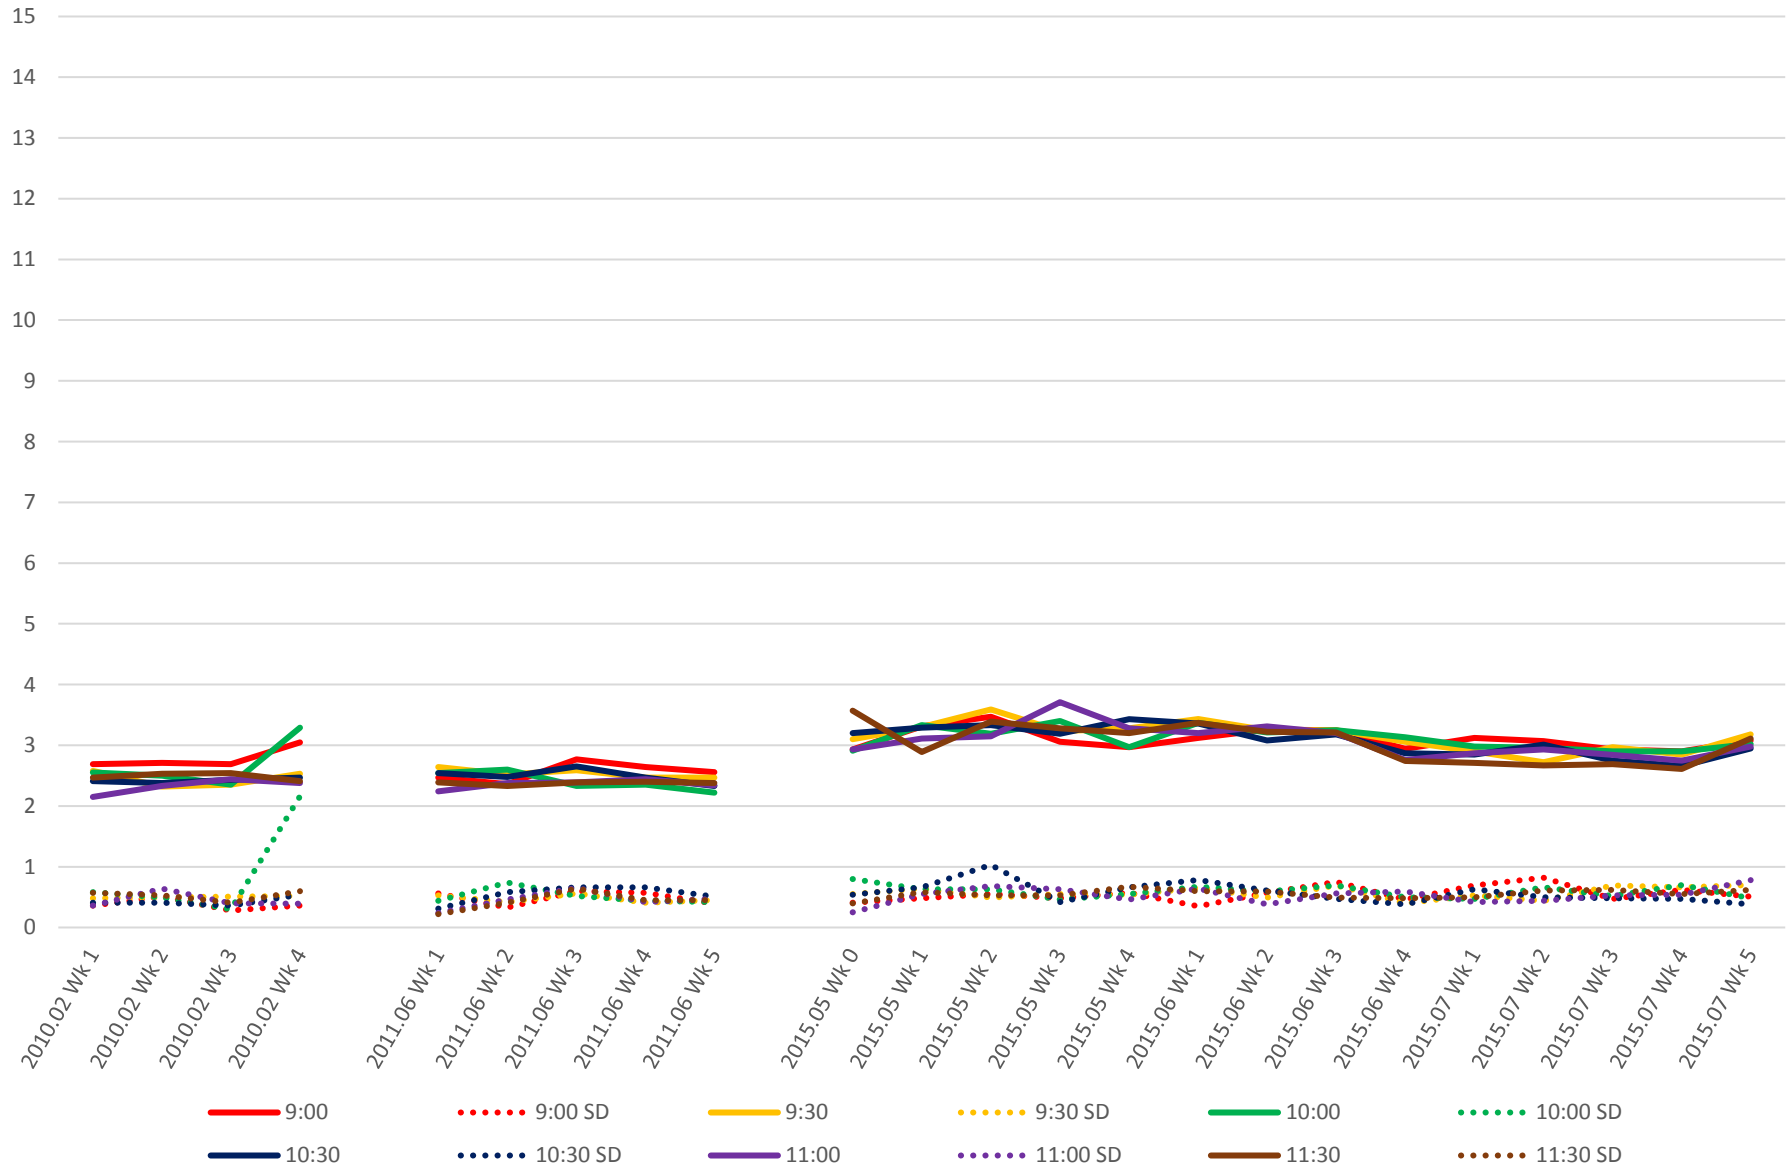

## 519 Harbourfront/Spadina Link Times From S of Bathurst/Fleet To W of Spadina Eastbound Early Morning

## 519 Harbourfront/Spadina Link Times From S of Bathurst/Fleet To W of Spadina Eastbound Late Morning

## 519 Harbourfront/Spadina Link Times From S of Bathurst/Fleet To W of Spadina Eastbound Early Afternoon

## 519 Harbourfront/Spadina Link Times From S of Bathurst/Fleet To W of Spadina Eastbound Late Afternoon