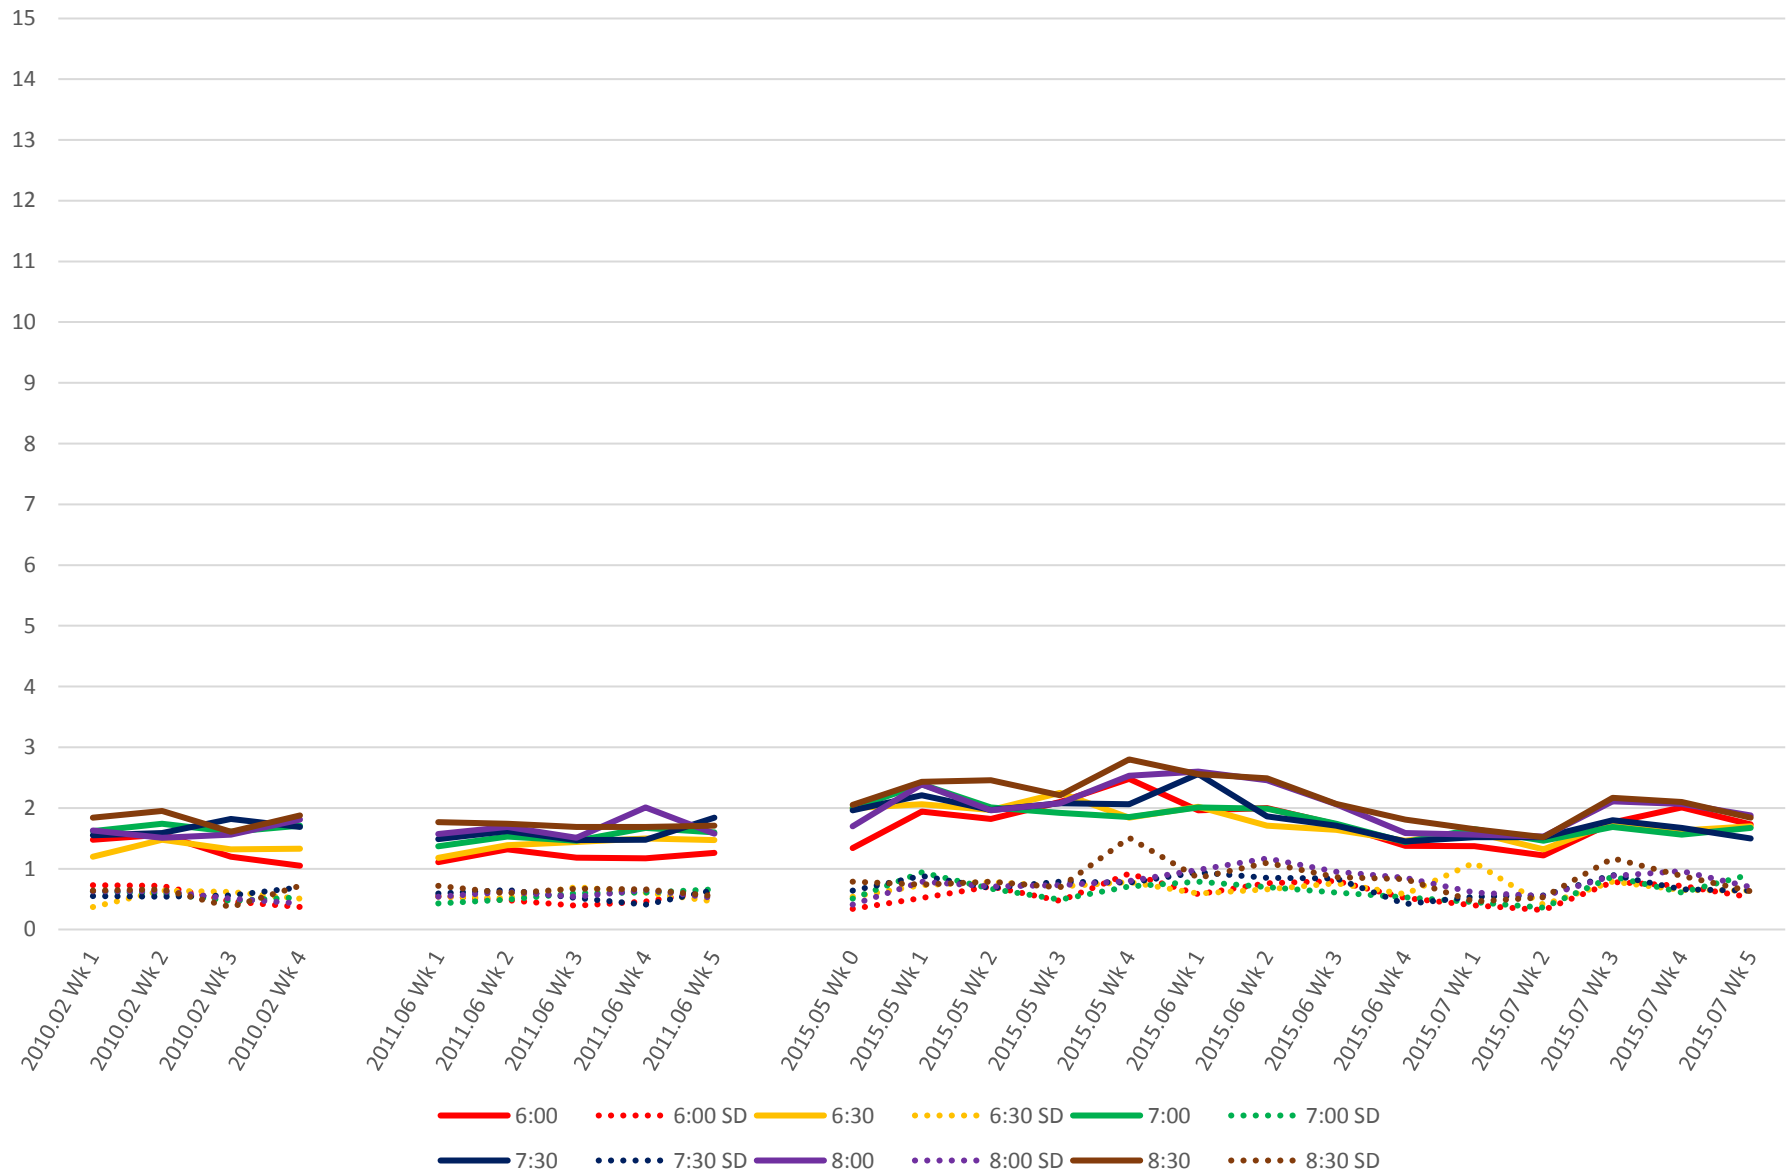

519 Harbourfront/Spadina Link Times From W of Spadina To E of Queens Quay Loop Eastbound Early Morning

519 Harbourfront/Spadina Link Times From W of Spadina To E of Queens Quay Loop Eastbound Late Morning

519 Harbourfront/Spadina Link Times From W of Spadina To E of Queens Quay Loop Eastbound Early Afternoon

519 Harbourfront/Spadina Link Times From W of Spadina To E of Queens Quay Loop Eastbound Late Afternoon

519 Harbourfront/Spadina Link Times From W of Spadina To E of Queens Quay Loop Eastbound Early Evening

519 Harbourfront/Spadina Link Times From W of Spadina To E of Queens Quay Loop Eastbound Late Evening