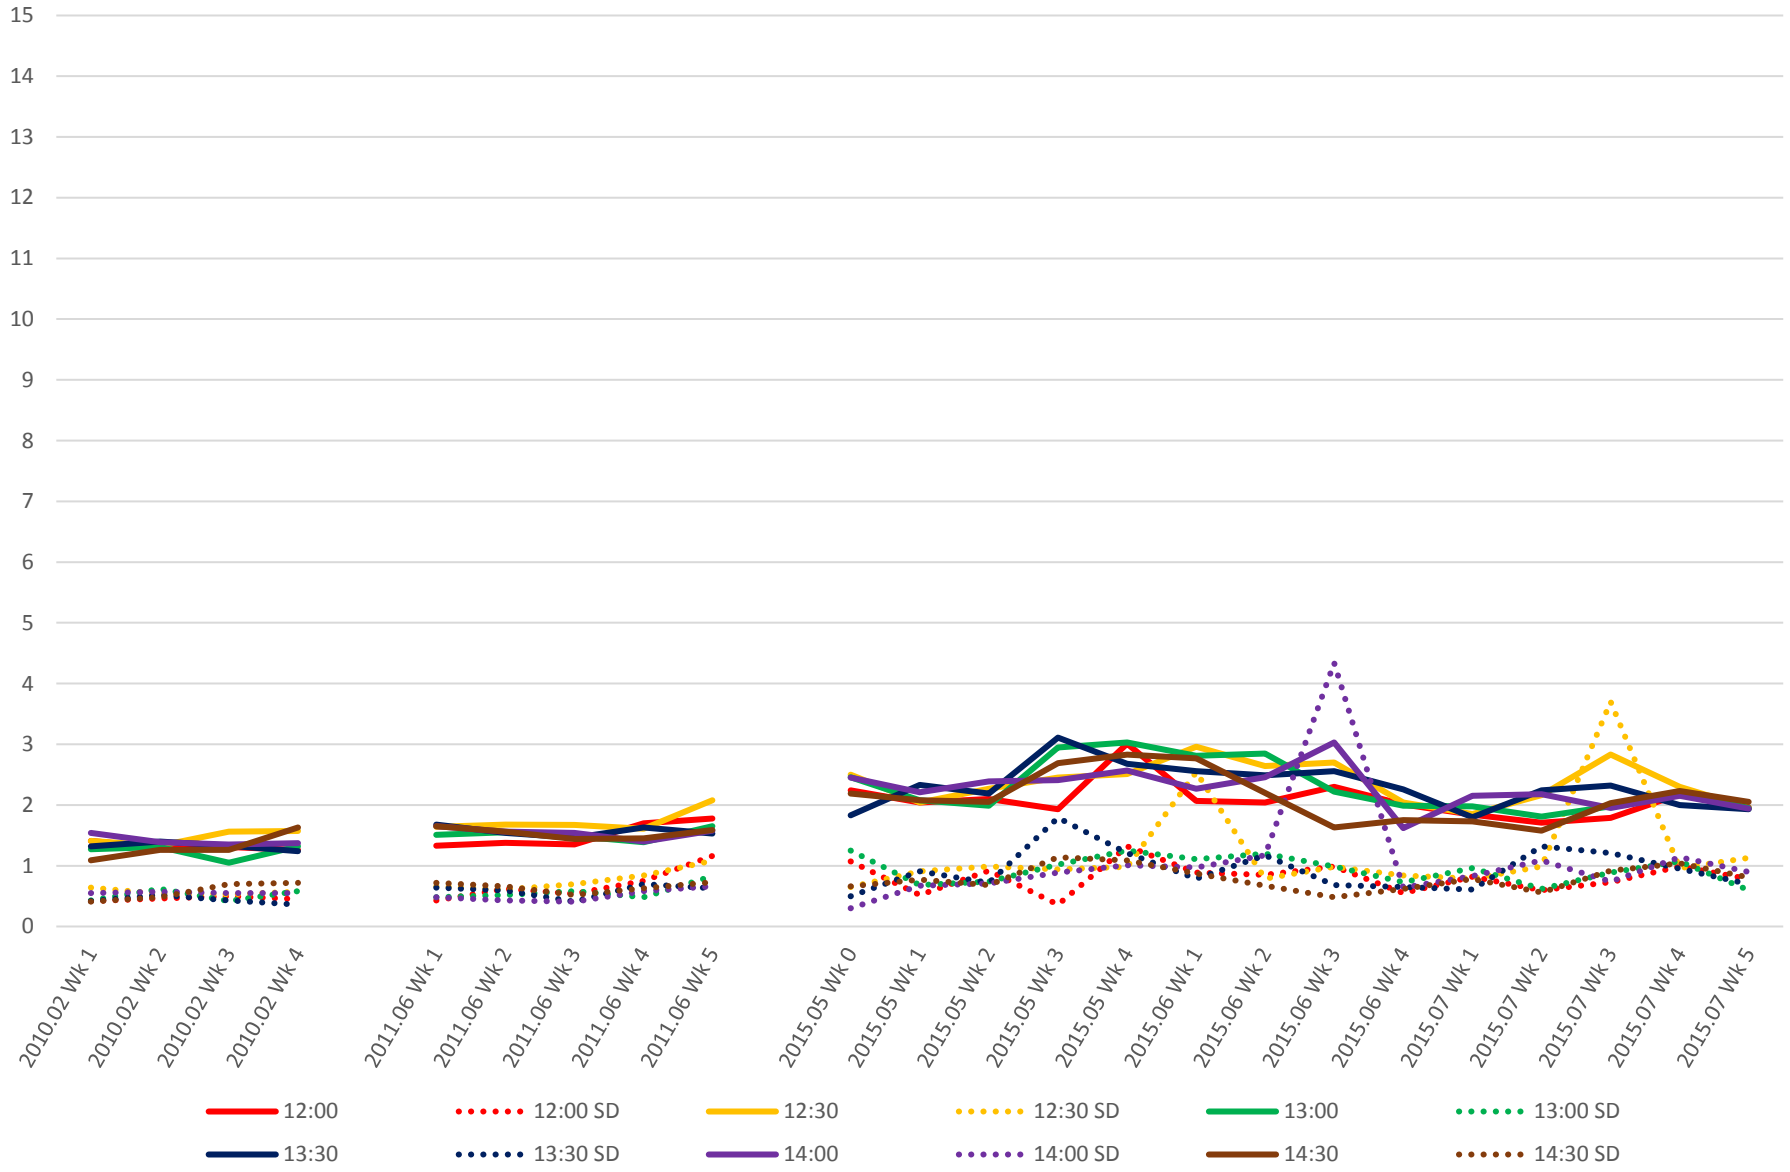

519 Harbourfront/Spadina Link Times From W of Spadina To E of Queens Quay Loop Eastbound Early Morning

519 Harbourfront/Spadina Link Times From W of Spadina To E of Queens Quay Loop Eastbound Late Morning

519 Harbourfront/Spadina Link Times From W of Spadina To E of Queens Quay Loop Eastbound Early Afternoon

519 Harbourfront/Spadina Link Times From W of Spadina To E of Queens Quay Loop Eastbound Late Afternoon

519 Harbourfront/Spadina Link Times From W of Spadina To E of Queens Quay Loop Eastbound Early Evening

519 Harbourfront/Spadina Link Times From W of Spadina To E of Queens Quay Loop Eastbound Late Evening