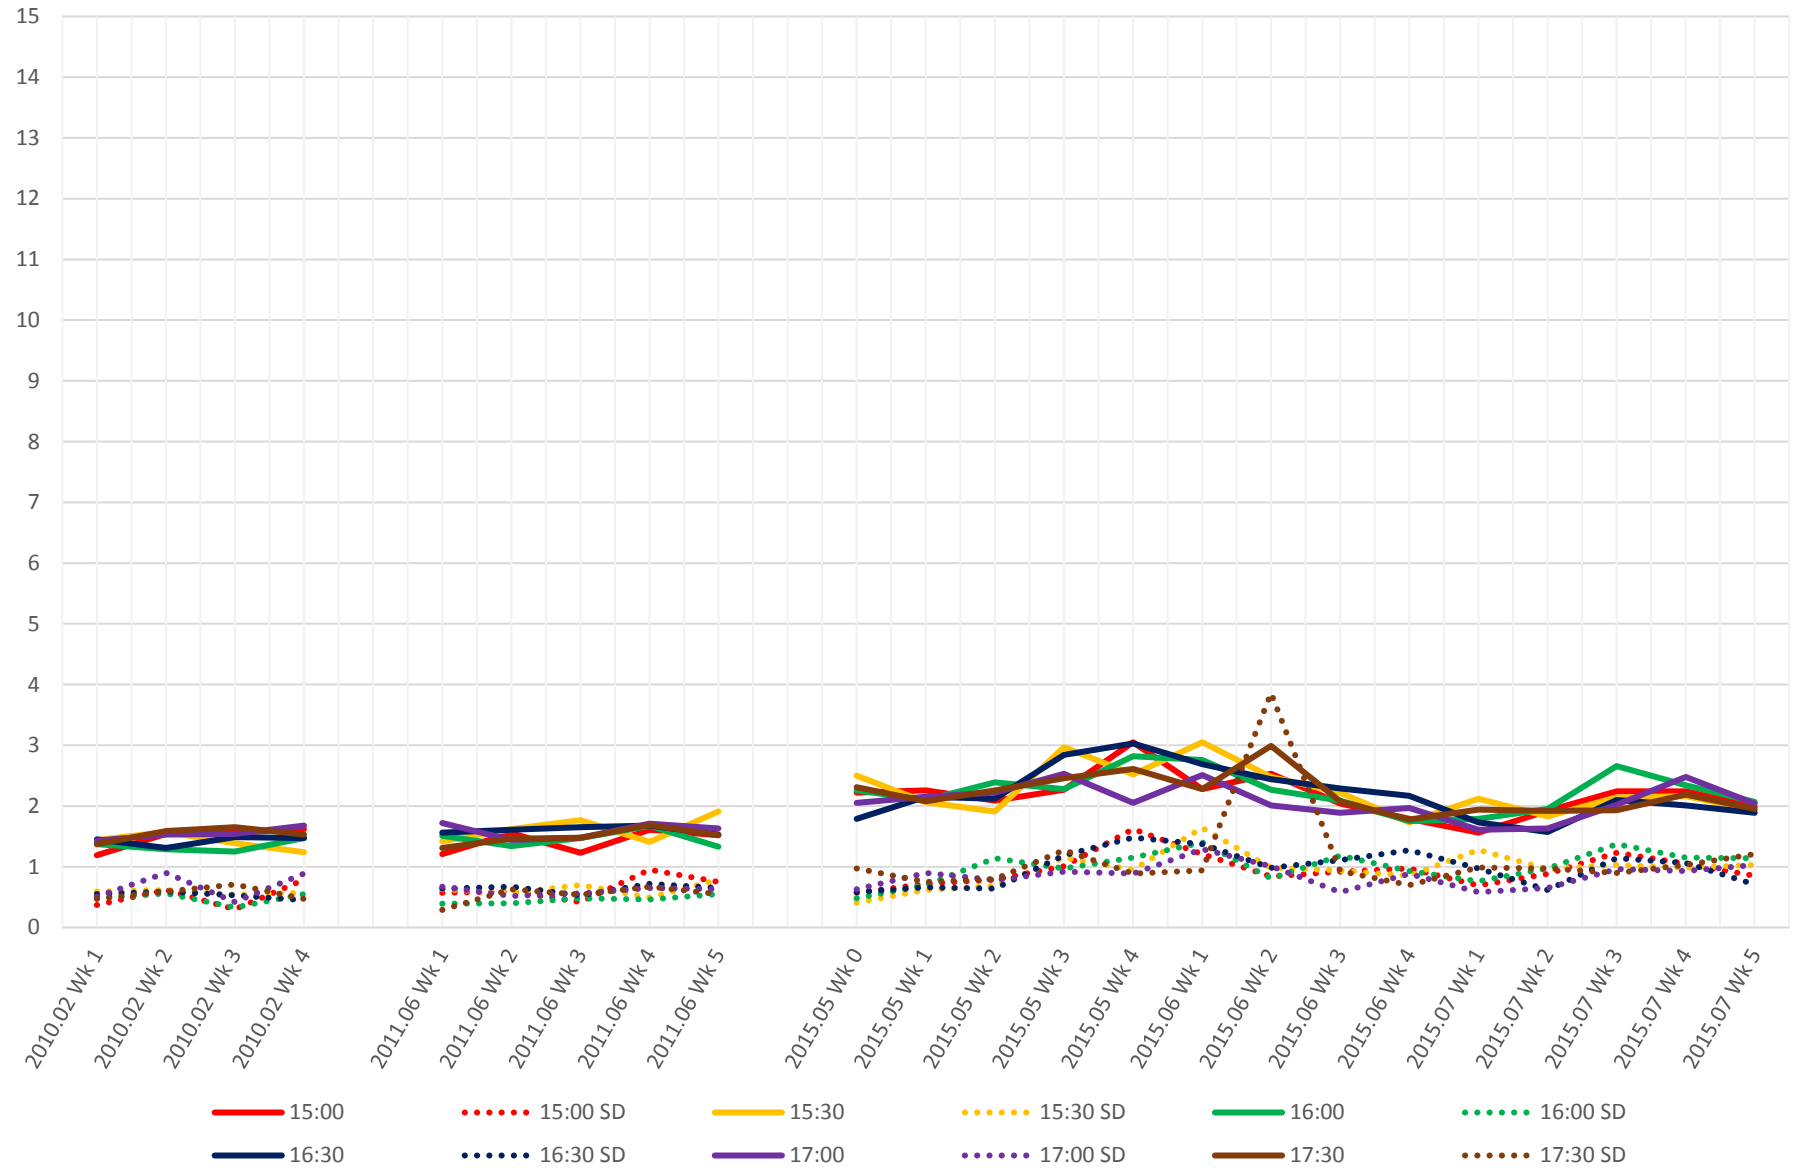

519 Harbourfront/Spadina Link Times From W of Spadina To E of Queens Quay Loop Eastbound Early Morning

519 Harbourfront/Spadina Link Times From W of Spadina To E of Queens Quay Loop Eastbound Late Morning

519 Harbourfront/Spadina Link Times From W of Spadina To E of Queens Quay Loop Eastbound Early Afternoon

519 Harbourfront/Spadina Link Times From W of Spadina To E of Queens Quay Loop Eastbound Late Afternoon

519 Harbourfront/Spadina Link Times From W of Spadina To E of Queens Quay Loop Eastbound Early Evening

519 Harbourfront/Spadina Link Times From W of Spadina To E of Queens Quay Loop Eastbound Late Evening