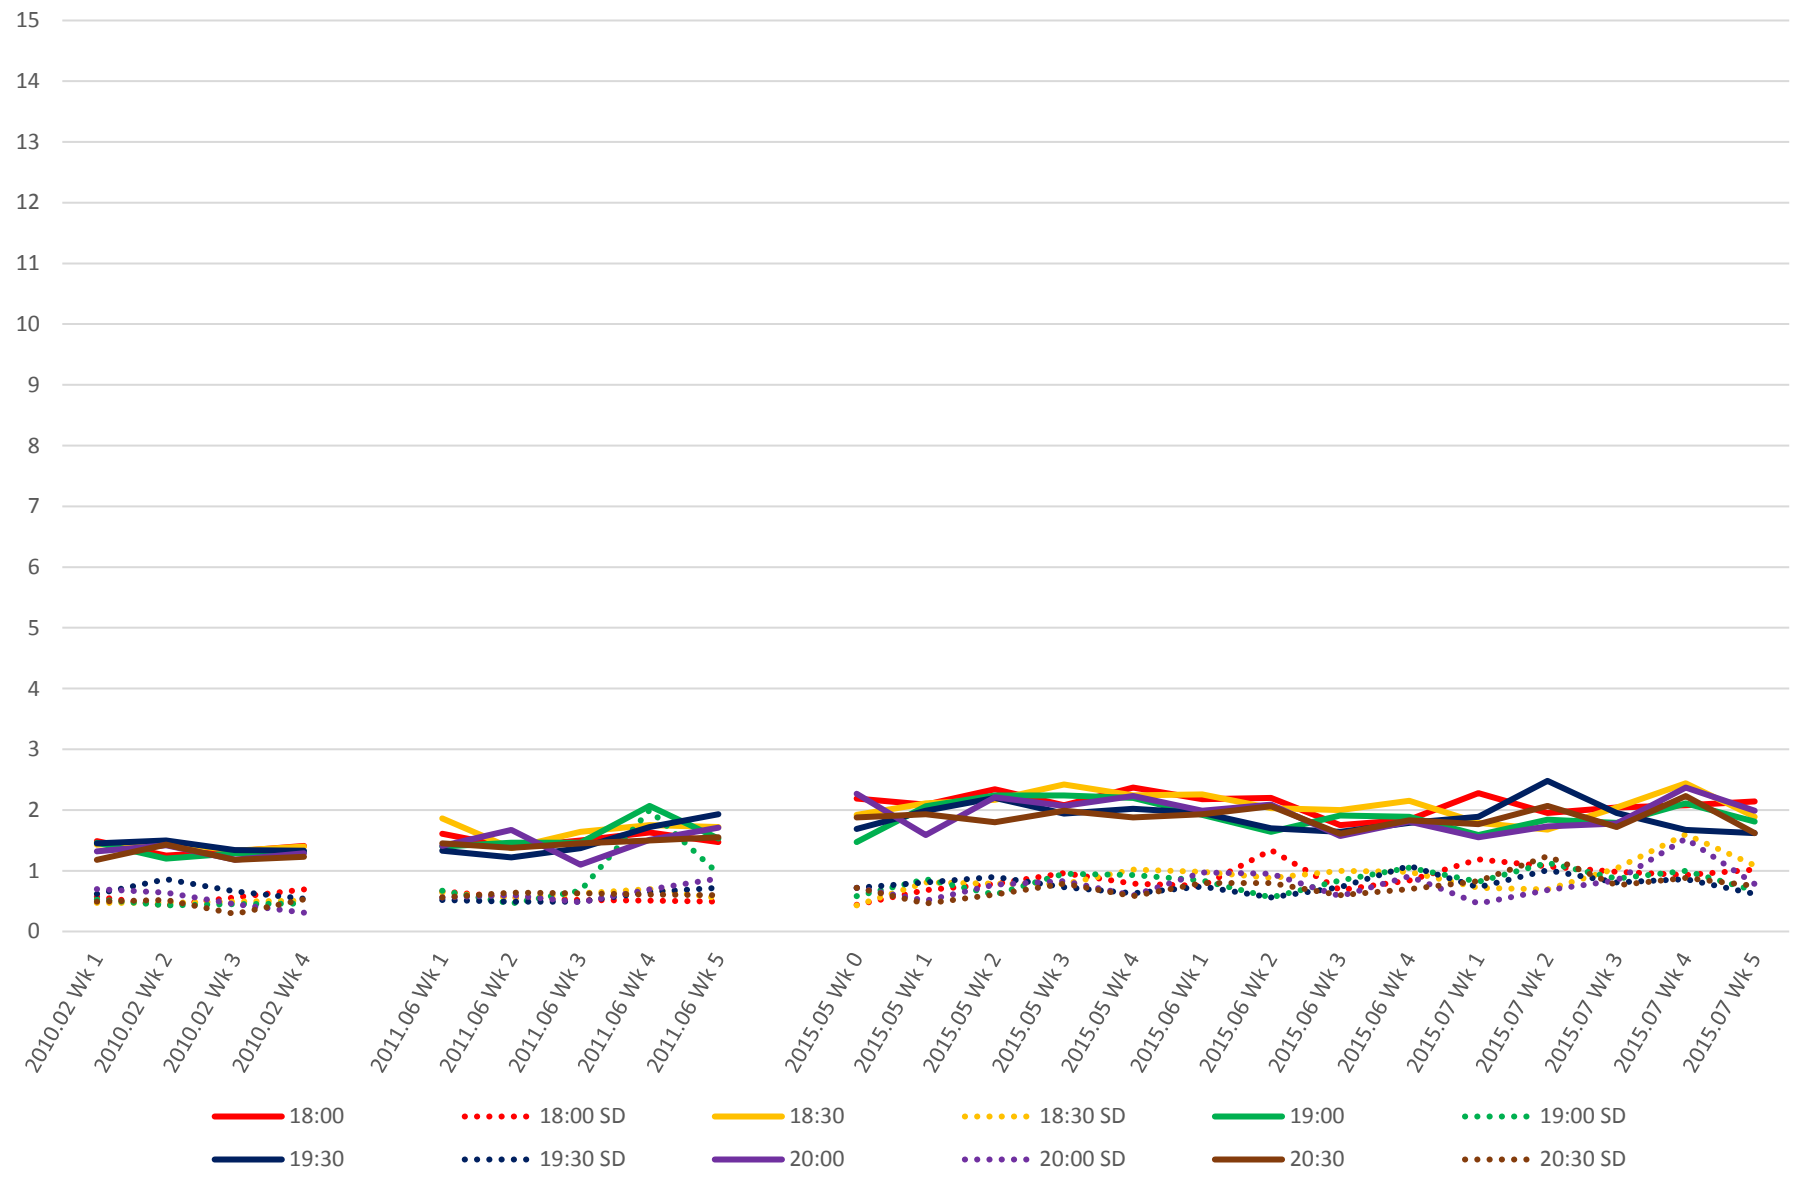

519 Harbourfront/Spadina Link Times From W of Spadina To E of Queens Quay Loop Eastbound Early Morning

519 Harbourfront/Spadina Link Times From W of Spadina To E of Queens Quay Loop Eastbound Late Morning

519 Harbourfront/Spadina Link Times From W of Spadina To E of Queens Quay Loop Eastbound Early Afternoon

519 Harbourfront/Spadina Link Times From W of Spadina To E of Queens Quay Loop Eastbound Late Afternoon

519 Harbourfront/Spadina Link Times From W of Spadina To E of Queens Quay Loop Eastbound Early Evening

519 Harbourfront/Spadina Link Times From W of Spadina To E of Queens Quay Loop Eastbound Late Evening