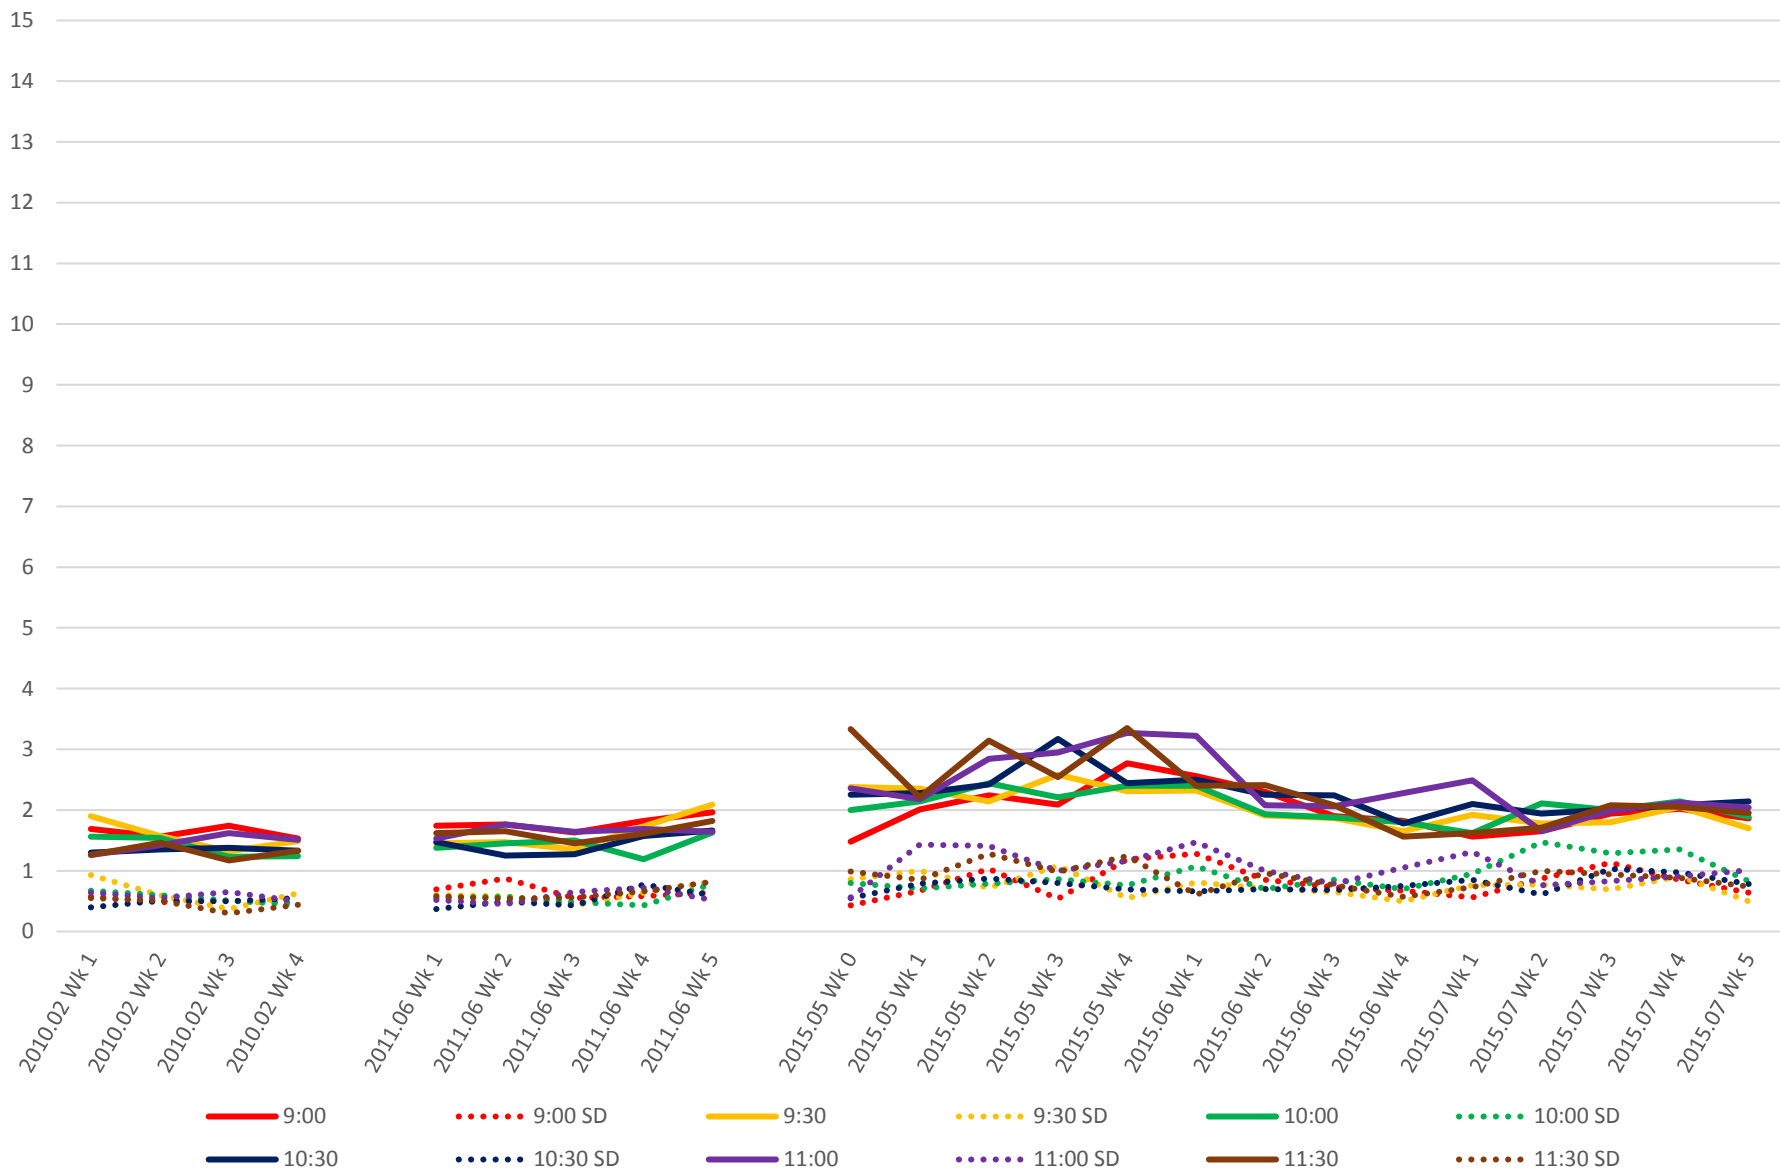

519 Harbourfront/Spadina Link Times From W of Spadina To E of Queens Quay Loop Eastbound Early Morning

519 Harbourfront/Spadina Link Times From W of Spadina To E of Queens Quay Loop Eastbound Late Morning

519 Harbourfront/Spadina Link Times From W of Spadina To E of Queens Quay Loop Eastbound Early Afternoon

519 Harbourfront/Spadina Link Times From W of Spadina To E of Queens Quay Loop Eastbound Late Afternoon

519 Harbourfront/Spadina Link Times From W of Spadina To E of Queens Quay Loop Eastbound Early Evening

519 Harbourfront/Spadina Link Times From W of Spadina To E of Queens Quay Loop Eastbound Late Evening