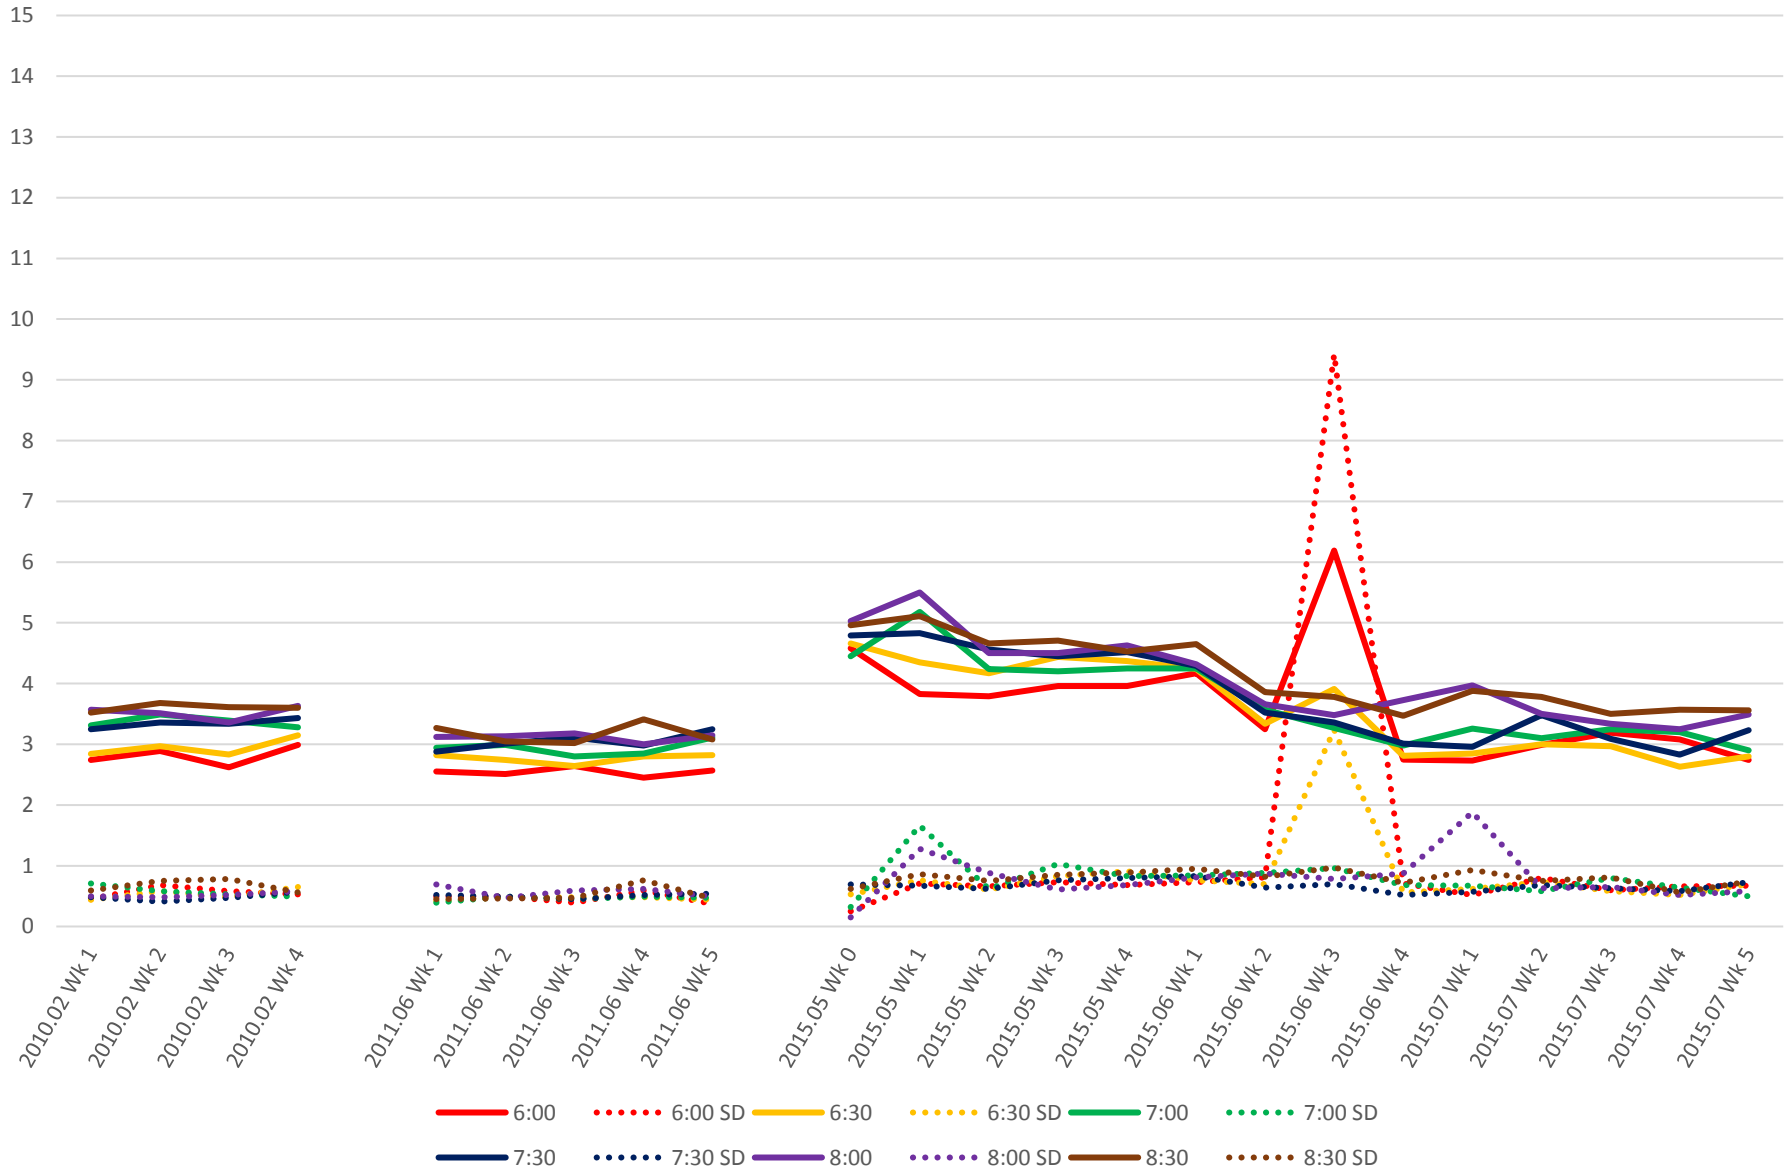

519 Harbourfront/Spadina Link Times From E of Queens Quay Loop To York Eastbound Early Morning

519 Harbourfront/Spadina Link Times From E of Queens Quay Loop To York Eastbound Late Morning

519 Harbourfront/Spadina Link Times From E of Queens Quay Loop To York Eastbound Early Afternoon

519 Harbourfront/Spadina Link Times From E of Queens Quay Loop To York Eastbound Late Afternoon

519 Harbourfront/Spadina Link Times From E of Queens Quay Loop To York Eastbound Early Evening

519 Harbourfront/Spadina Link Times From E of Queens Quay Loop To York Eastbound Late Evening