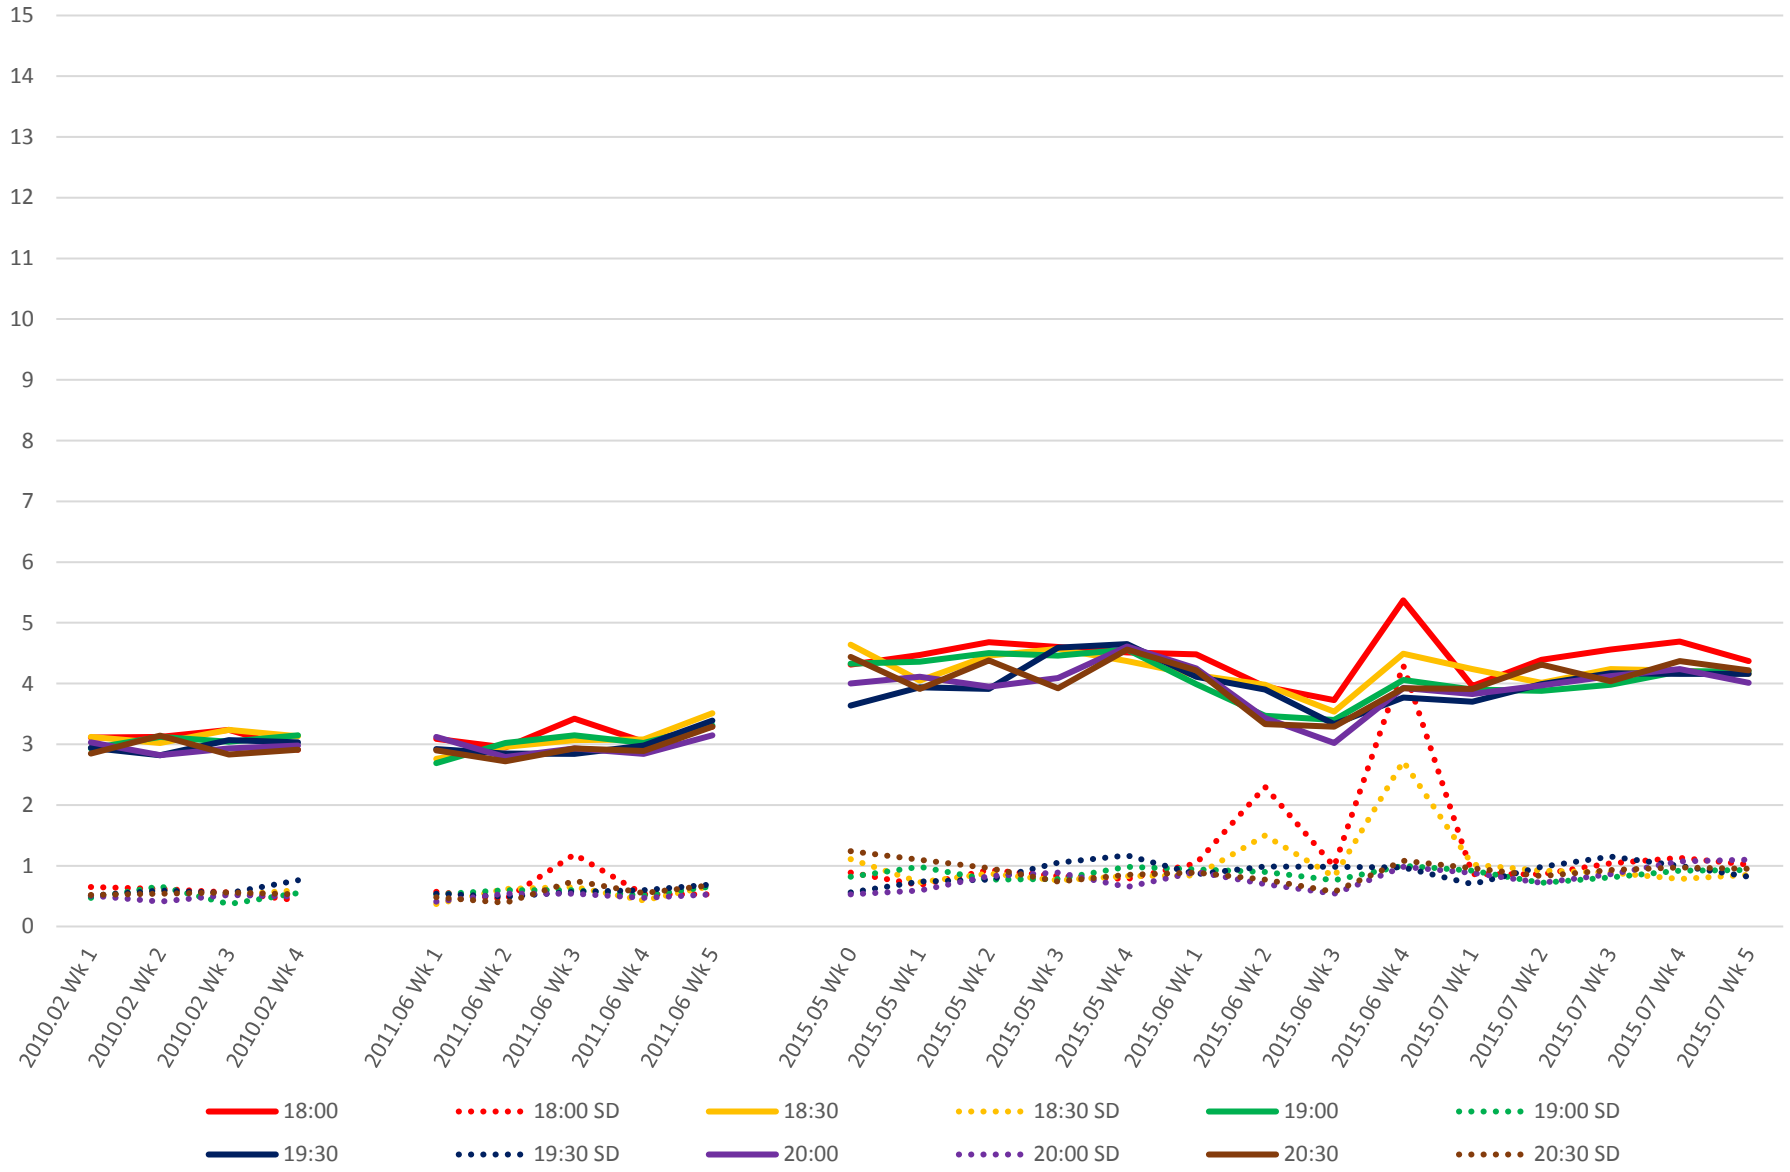

519 Harbourfront/Spadina Link Times From E of Queens Quay Loop To York Eastbound Early Morning

519 Harbourfront/Spadina Link Times From E of Queens Quay Loop To York Eastbound Late Morning

519 Harbourfront/Spadina Link Times From E of Queens Quay Loop To York Eastbound Early Afternoon

519 Harbourfront/Spadina Link Times From E of Queens Quay Loop To York Eastbound Late Afternoon

519 Harbourfront/Spadina Link Times From E of Queens Quay Loop To York Eastbound Early Evening

519 Harbourfront/Spadina Link Times From E of Queens Quay Loop To York Eastbound Late Evening