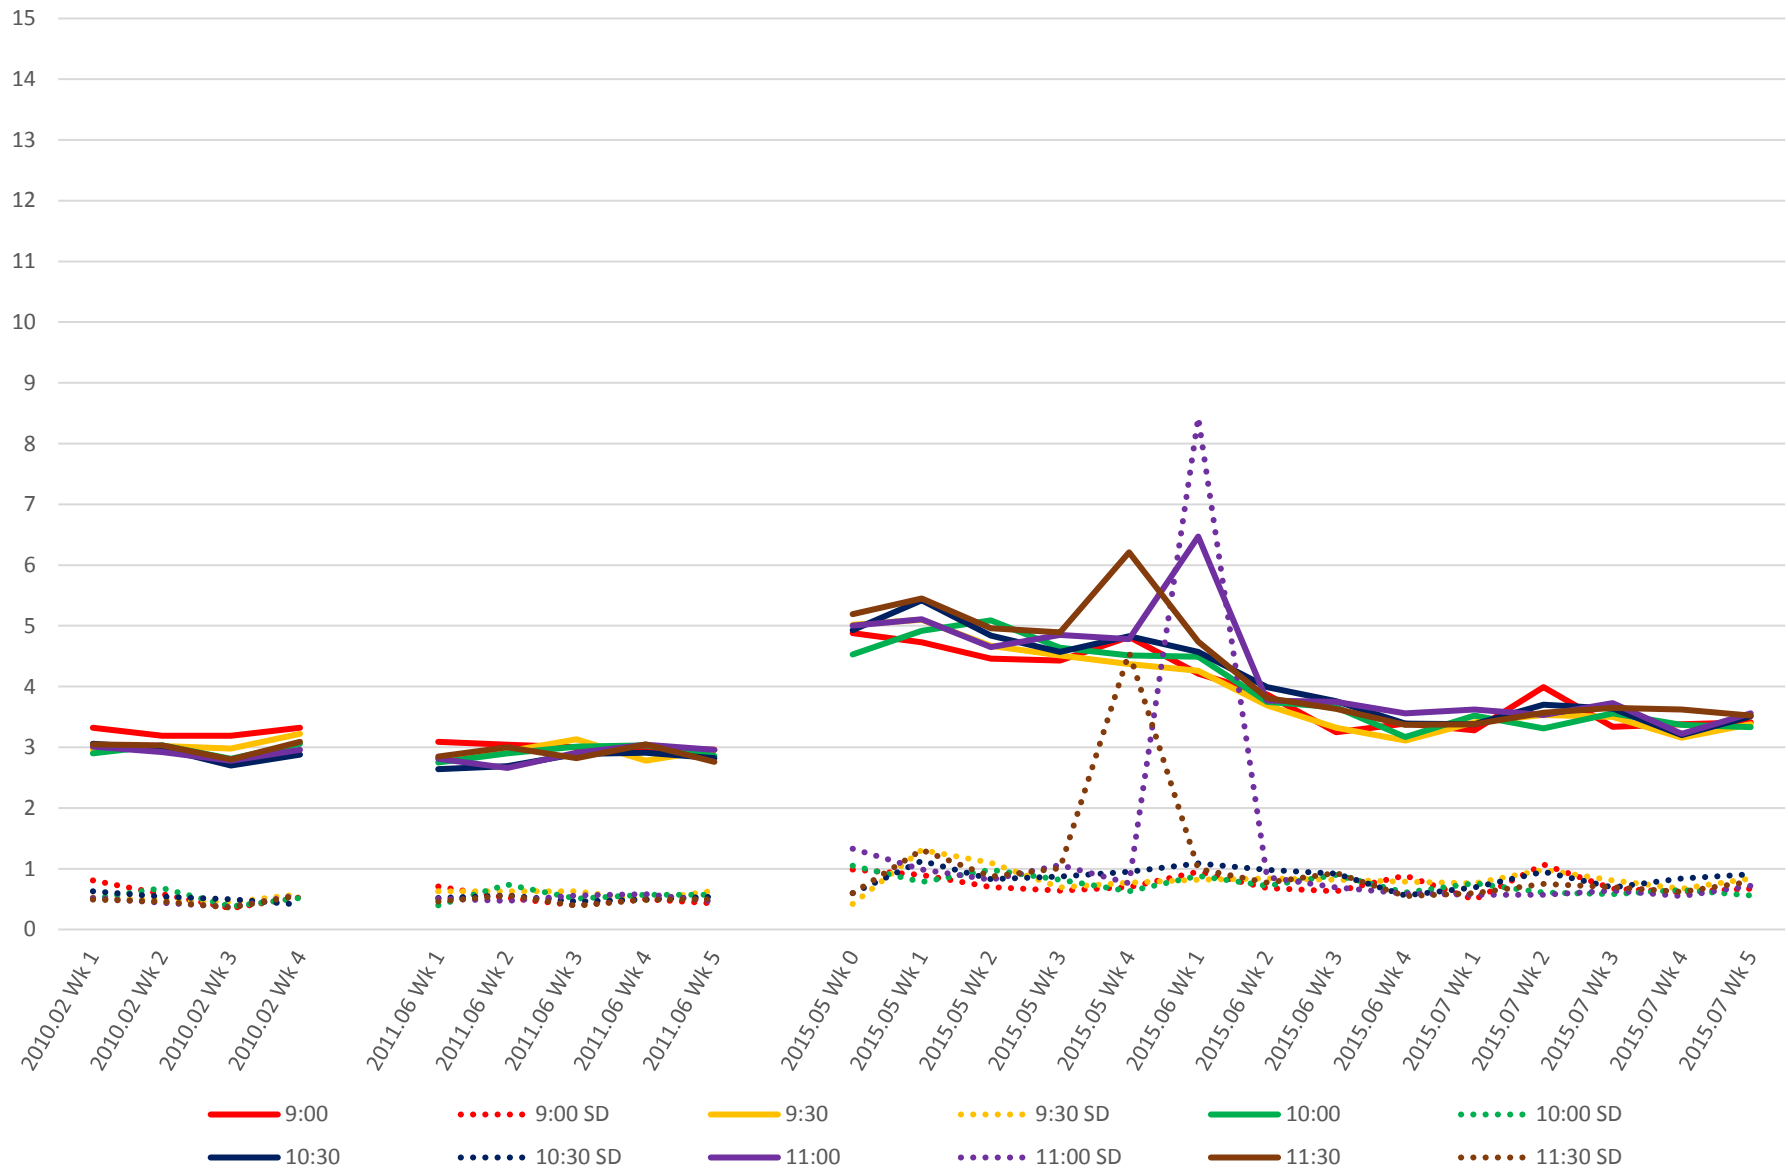

519 Harbourfront/Spadina Link Times From E of Queens Quay Loop To York Eastbound Early Morning

519 Harbourfront/Spadina Link Times From E of Queens Quay Loop To York Eastbound Late Morning

519 Harbourfront/Spadina Link Times From E of Queens Quay Loop To York Eastbound Early Afternoon

519 Harbourfront/Spadina Link Times From E of Queens Quay Loop To York Eastbound Late Afternoon

519 Harbourfront/Spadina Link Times From E of Queens Quay Loop To York Eastbound Early Evening

519 Harbourfront/Spadina Link Times From E of Queens Quay Loop To York Eastbound Late Evening