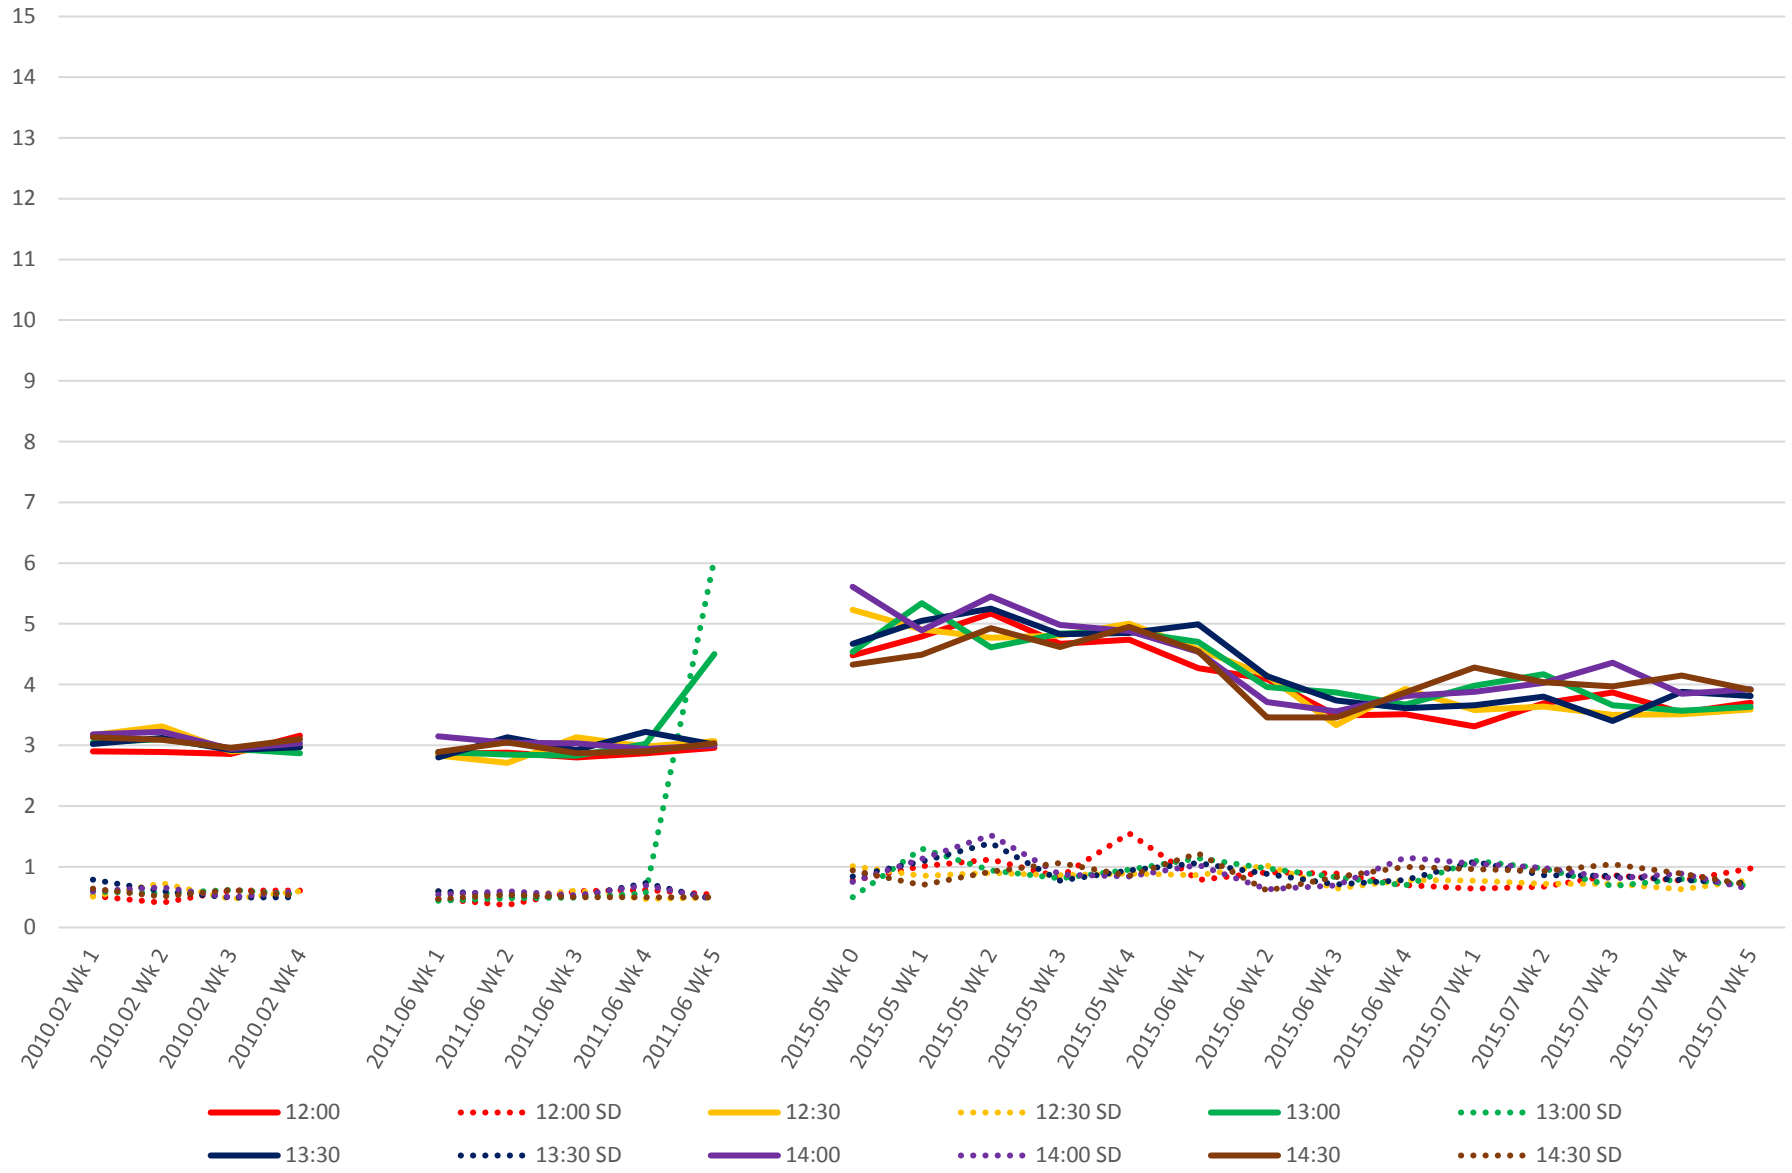

519 Harbourfront/Spadina Link Times From E of Queens Quay Loop To York Eastbound Early Morning

519 Harbourfront/Spadina Link Times From E of Queens Quay Loop To York Eastbound Late Morning

519 Harbourfront/Spadina Link Times From E of Queens Quay Loop To York Eastbound Early Afternoon

519 Harbourfront/Spadina Link Times From E of Queens Quay Loop To York Eastbound Late Afternoon

519 Harbourfront/Spadina Link Times From E of Queens Quay Loop To York Eastbound Early Evening

519 Harbourfront/Spadina Link Times From E of Queens Quay Loop To York Eastbound Late Evening