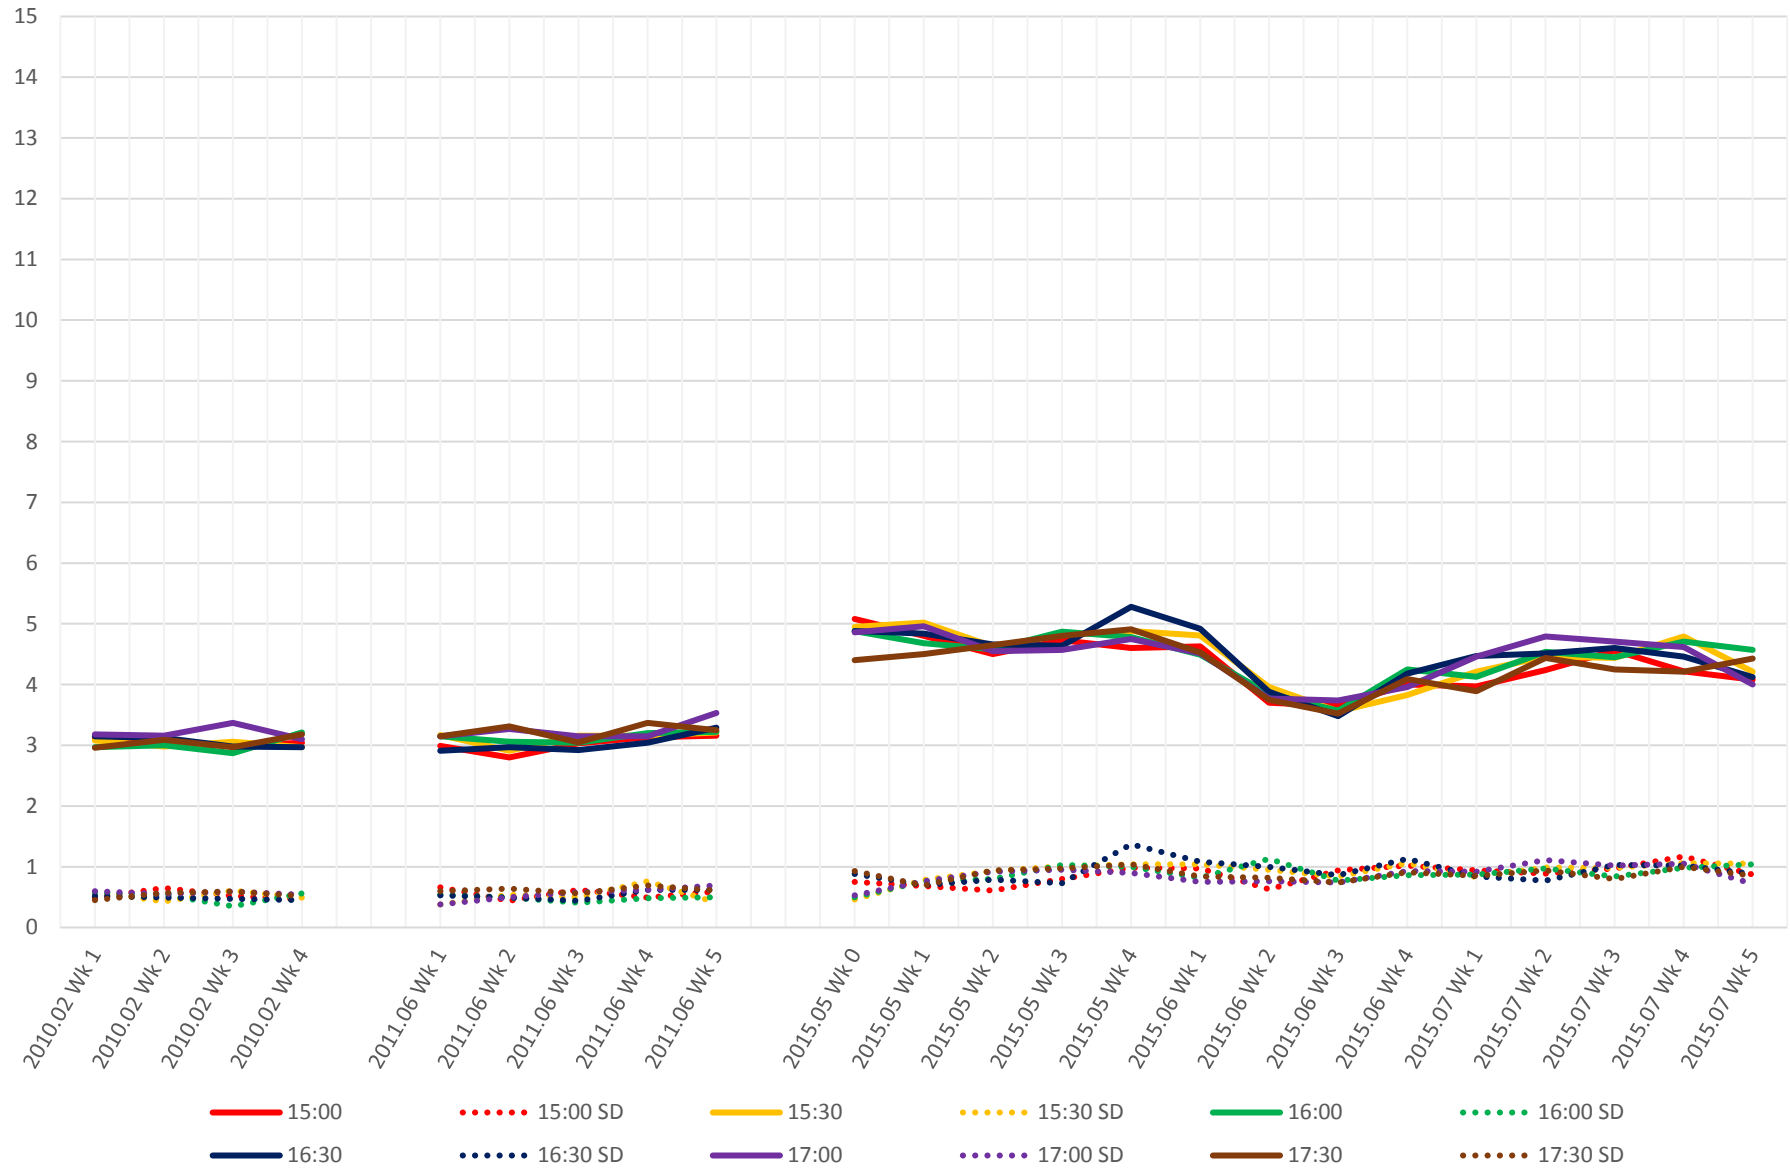

519 Harbourfront/Spadina Link Times From E of Queens Quay Loop To York Eastbound Early Morning

519 Harbourfront/Spadina Link Times From E of Queens Quay Loop To York Eastbound Late Morning

519 Harbourfront/Spadina Link Times From E of Queens Quay Loop To York Eastbound Early Afternoon

519 Harbourfront/Spadina Link Times From E of Queens Quay Loop To York Eastbound Late Afternoon

519 Harbourfront/Spadina Link Times From E of Queens Quay Loop To York Eastbound Early Evening

519 Harbourfront/Spadina Link Times From E of Queens Quay Loop To York Eastbound Late Evening