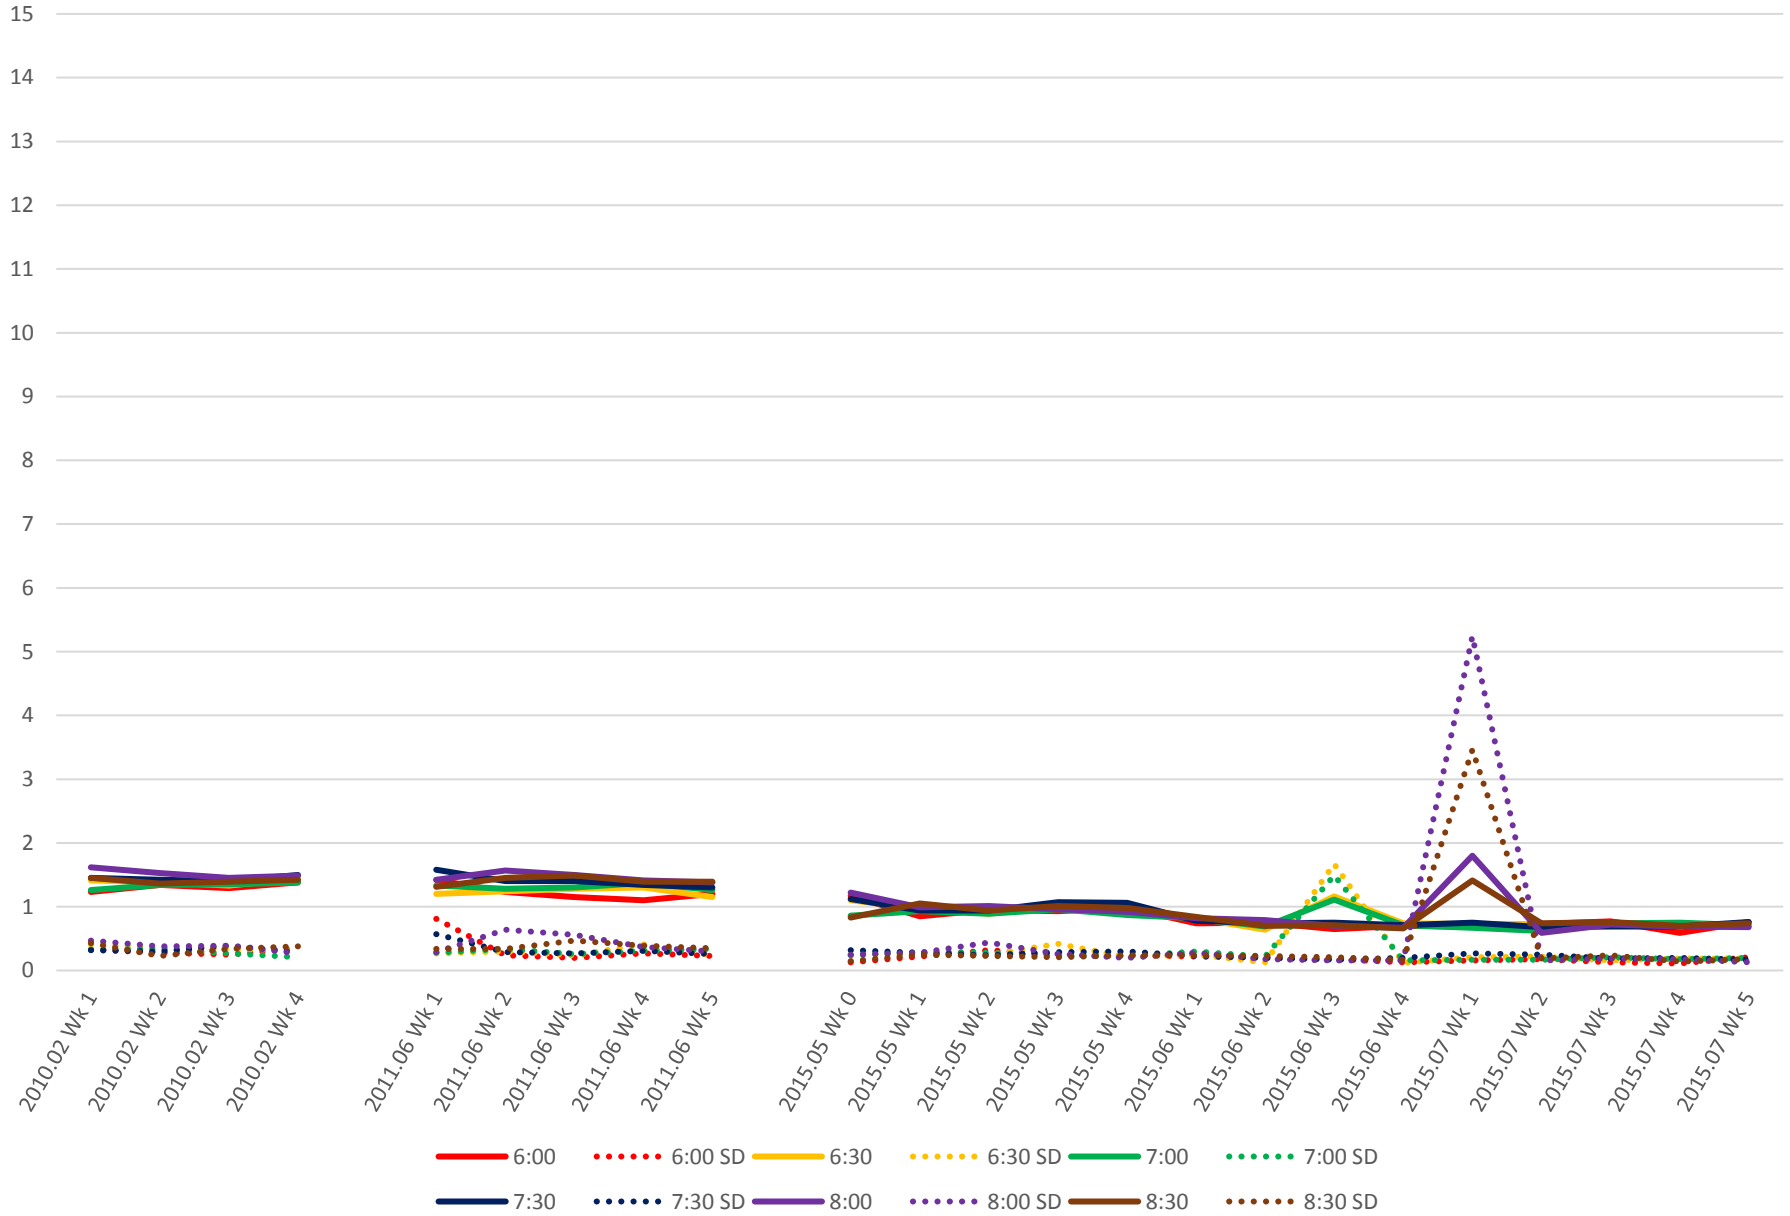

519 Harbourfront/Spadina Link Times From York To Bay Eastbound Early Morning

519 Harbourfront/Spadina Link Times From York To Bay Eastbound Late Morning

519 Harbourfront/Spadina Link Times From York To Bay Eastbound Early Evening

519 Harbourfront/Spadina Link Times From York To Bay Eastbound Late Evening