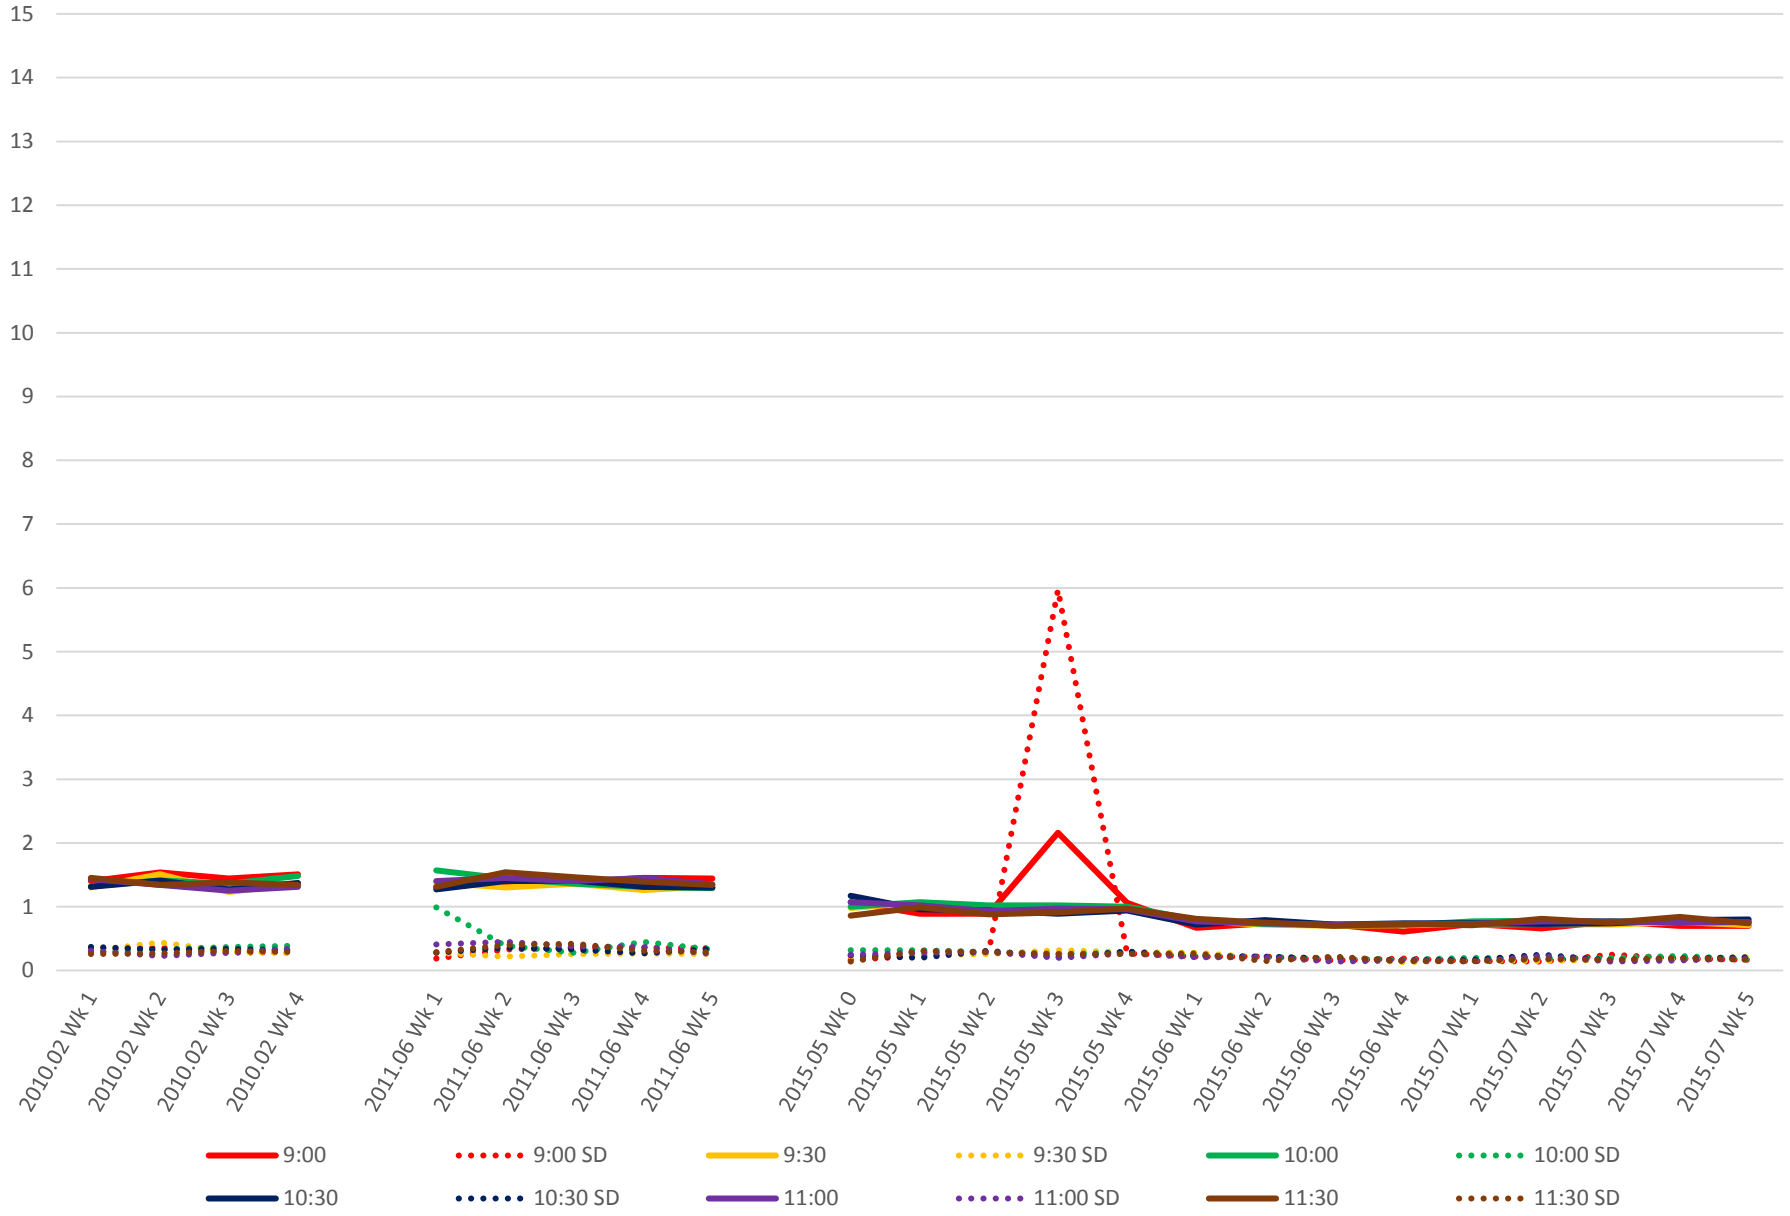

519 Harbourfront/Spadina Link Times From York To Bay Eastbound Early Morning

519 Harbourfront/Spadina Link Times From York To Bay Eastbound Late Morning

519 Harbourfront/Spadina Link Times From York To Bay Eastbound Early Evening

519 Harbourfront/Spadina Link Times From York To Bay Eastbound Late Evening