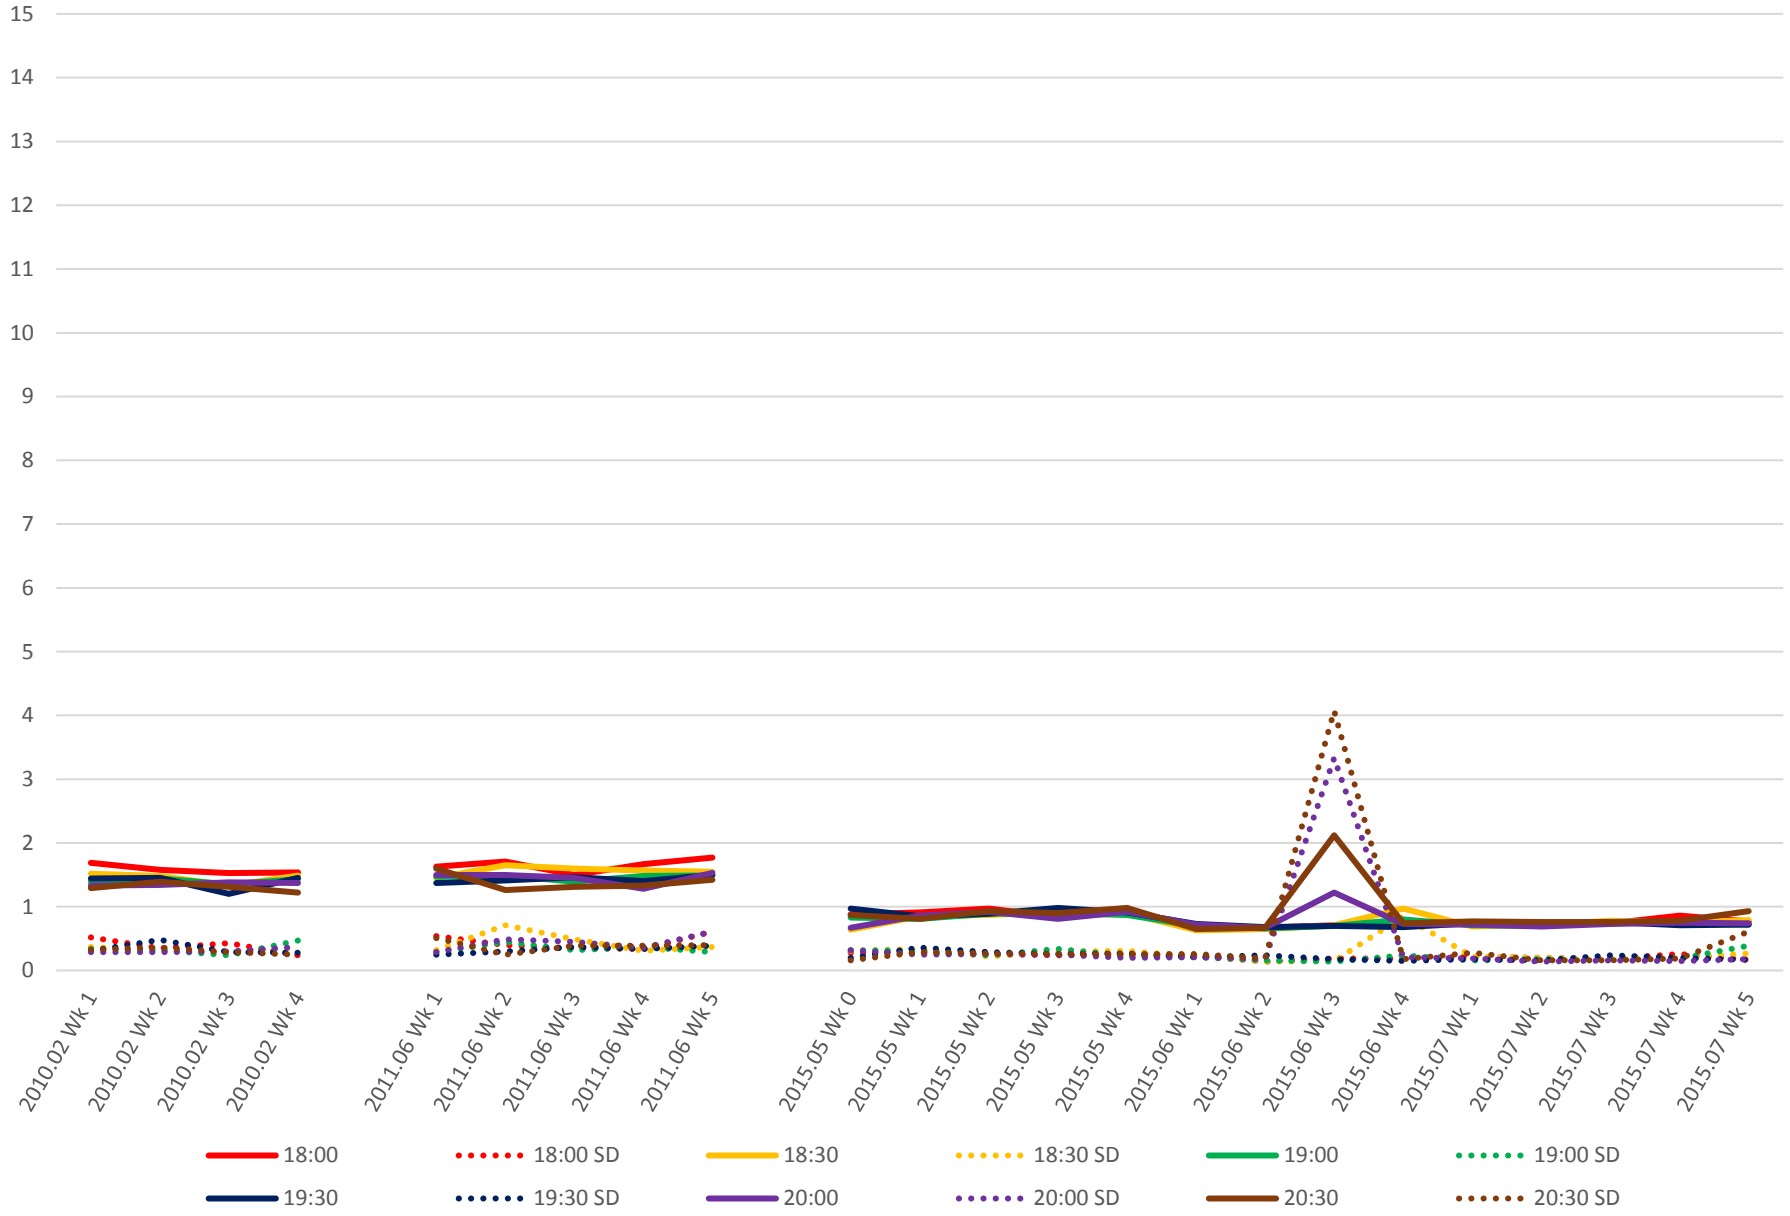

519 Harbourfront/Spadina Link Times From York To Bay Eastbound Early Morning

519 Harbourfront/Spadina Link Times From York To Bay Eastbound Late Morning

519 Harbourfront/Spadina Link Times From York To Bay Eastbound Early Evening

519 Harbourfront/Spadina Link Times From York To Bay Eastbound Late Evening