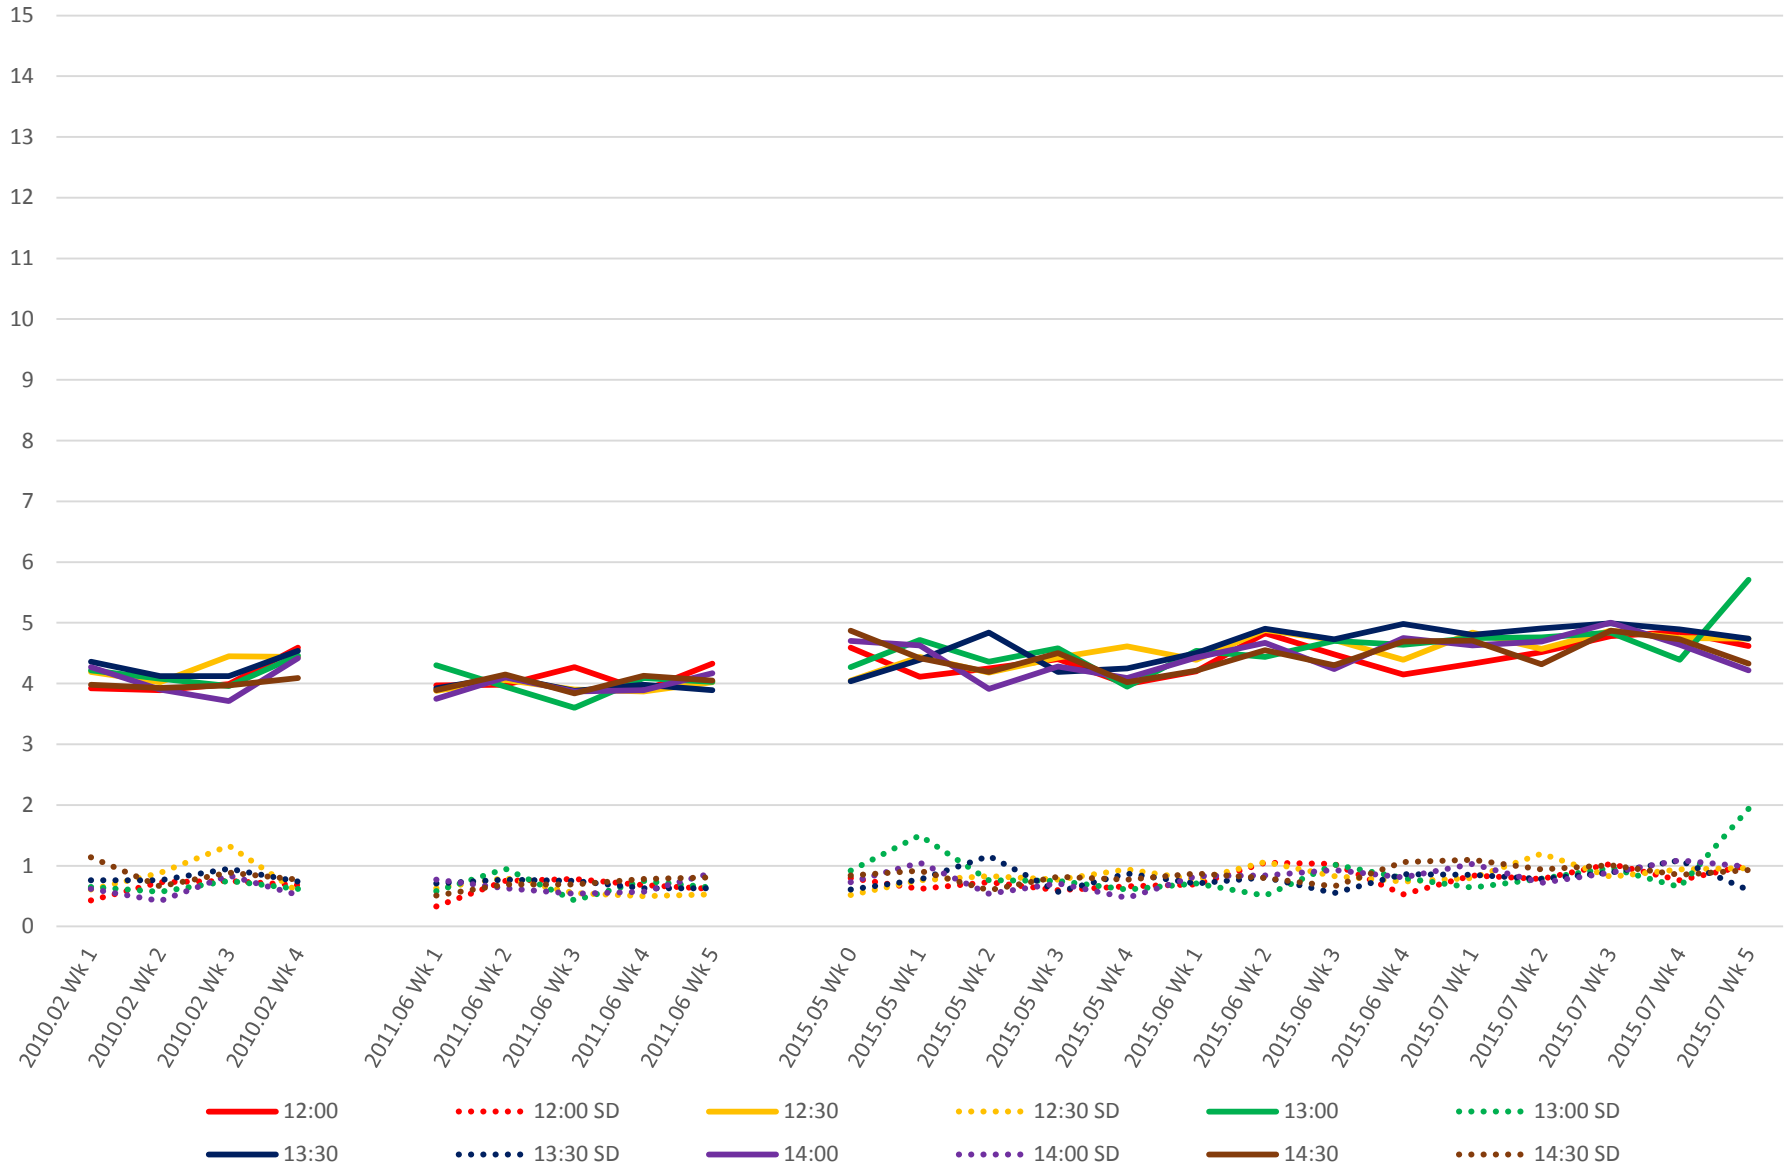

519 Harbourfront/Spadina Link Times From W of Bathurst To Exhibition Loop East Westbound Early Morning

519 Harbourfront/Spadina Link Times From W of Bathurst To Exhibition Loop East Westbound Late Morning

519 Harbourfront/Spadina Link Times From W of Bathurst To Exhibition Loop East Westbound Early Afternoon

519 Harbourfront/Spadina Link Times From W of Bathurst To Exhibition Loop East Westbound Late Afternoon

519 Harbourfront/Spadina Link Times From W of Bathurst To Exhibition Loop East Westbound Early Evening

519 Harbourfront/Spadina Link Times From W of Bathurst To Exhibition Loop East Westbound Late Evening