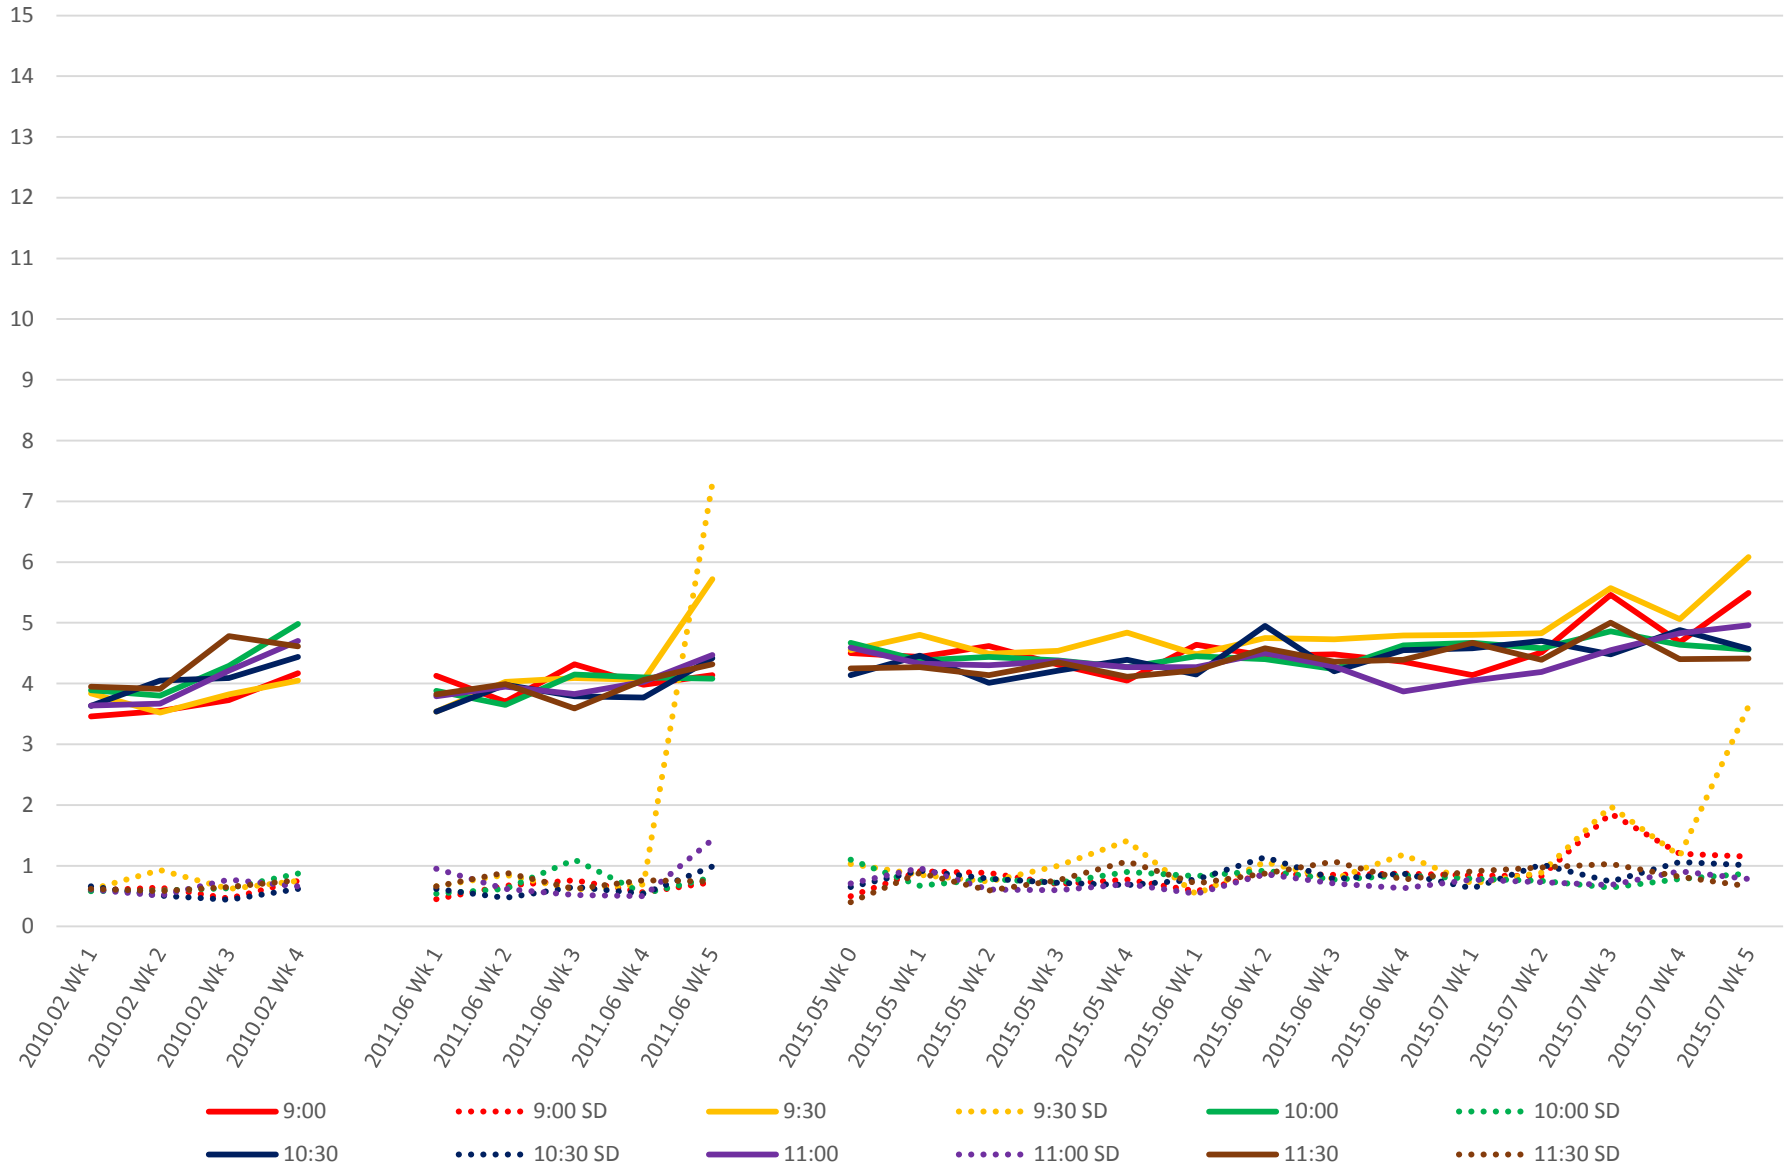

519 Harbourfront/Spadina Link Times From W of Bathurst To Exhibition Loop East Westbound Early Morning

519 Harbourfront/Spadina Link Times From W of Bathurst To Exhibition Loop East Westbound Late Morning

519 Harbourfront/Spadina Link Times From W of Bathurst To Exhibition Loop East Westbound Early Afternoon

519 Harbourfront/Spadina Link Times From W of Bathurst To Exhibition Loop East Westbound Late Afternoon

519 Harbourfront/Spadina Link Times From W of Bathurst To Exhibition Loop East Westbound Early Evening

519 Harbourfront/Spadina Link Times From W of Bathurst To Exhibition Loop East Westbound Late Evening