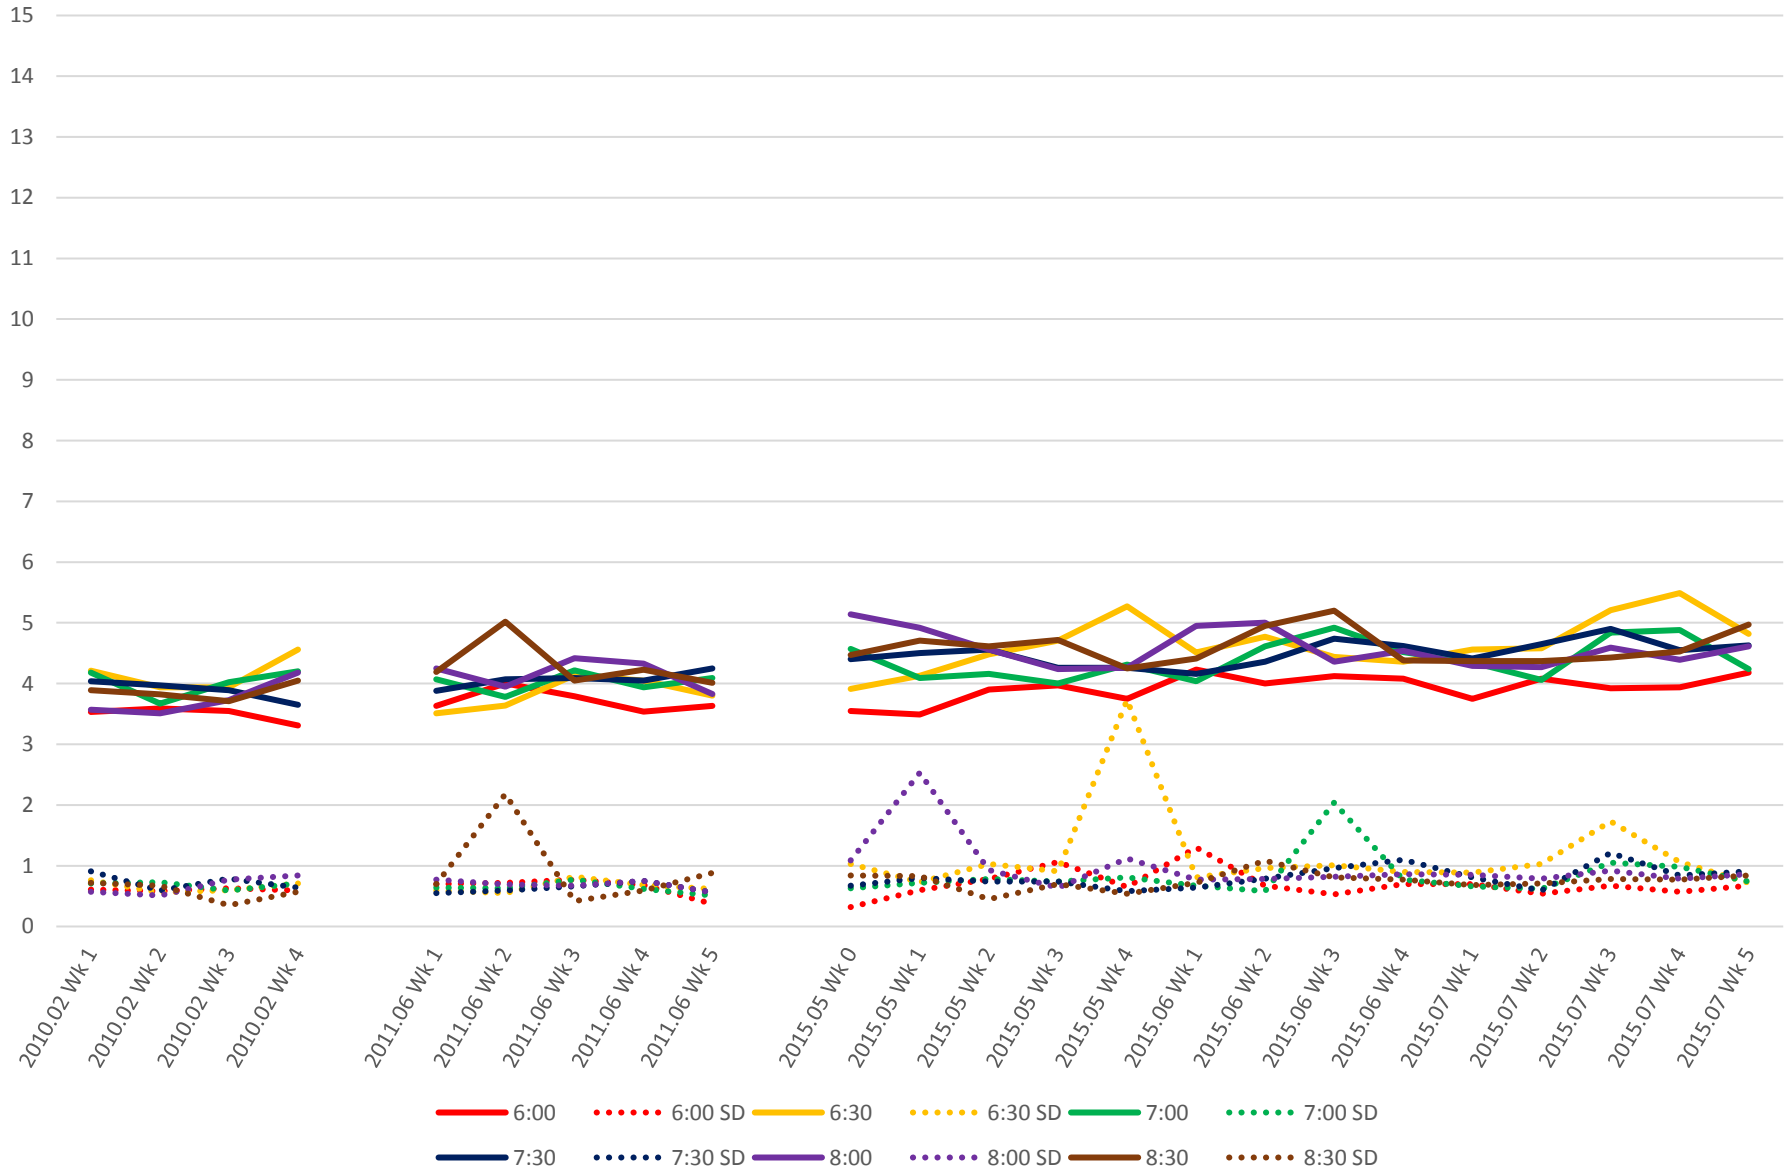

519 Harbourfront/Spadina Link Times From W of Bathurst To Exhibition Loop East Westbound Early Morning

519 Harbourfront/Spadina Link Times From W of Bathurst To Exhibition Loop East Westbound Late Morning

519 Harbourfront/Spadina Link Times From W of Bathurst To Exhibition Loop East Westbound Early Afternoon

519 Harbourfront/Spadina Link Times From W of Bathurst To Exhibition Loop East Westbound Late Afternoon

519 Harbourfront/Spadina Link Times From W of Bathurst To Exhibition Loop East Westbound Early Evening

519 Harbourfront/Spadina Link Times From W of Bathurst To Exhibition Loop East Westbound Late Evening