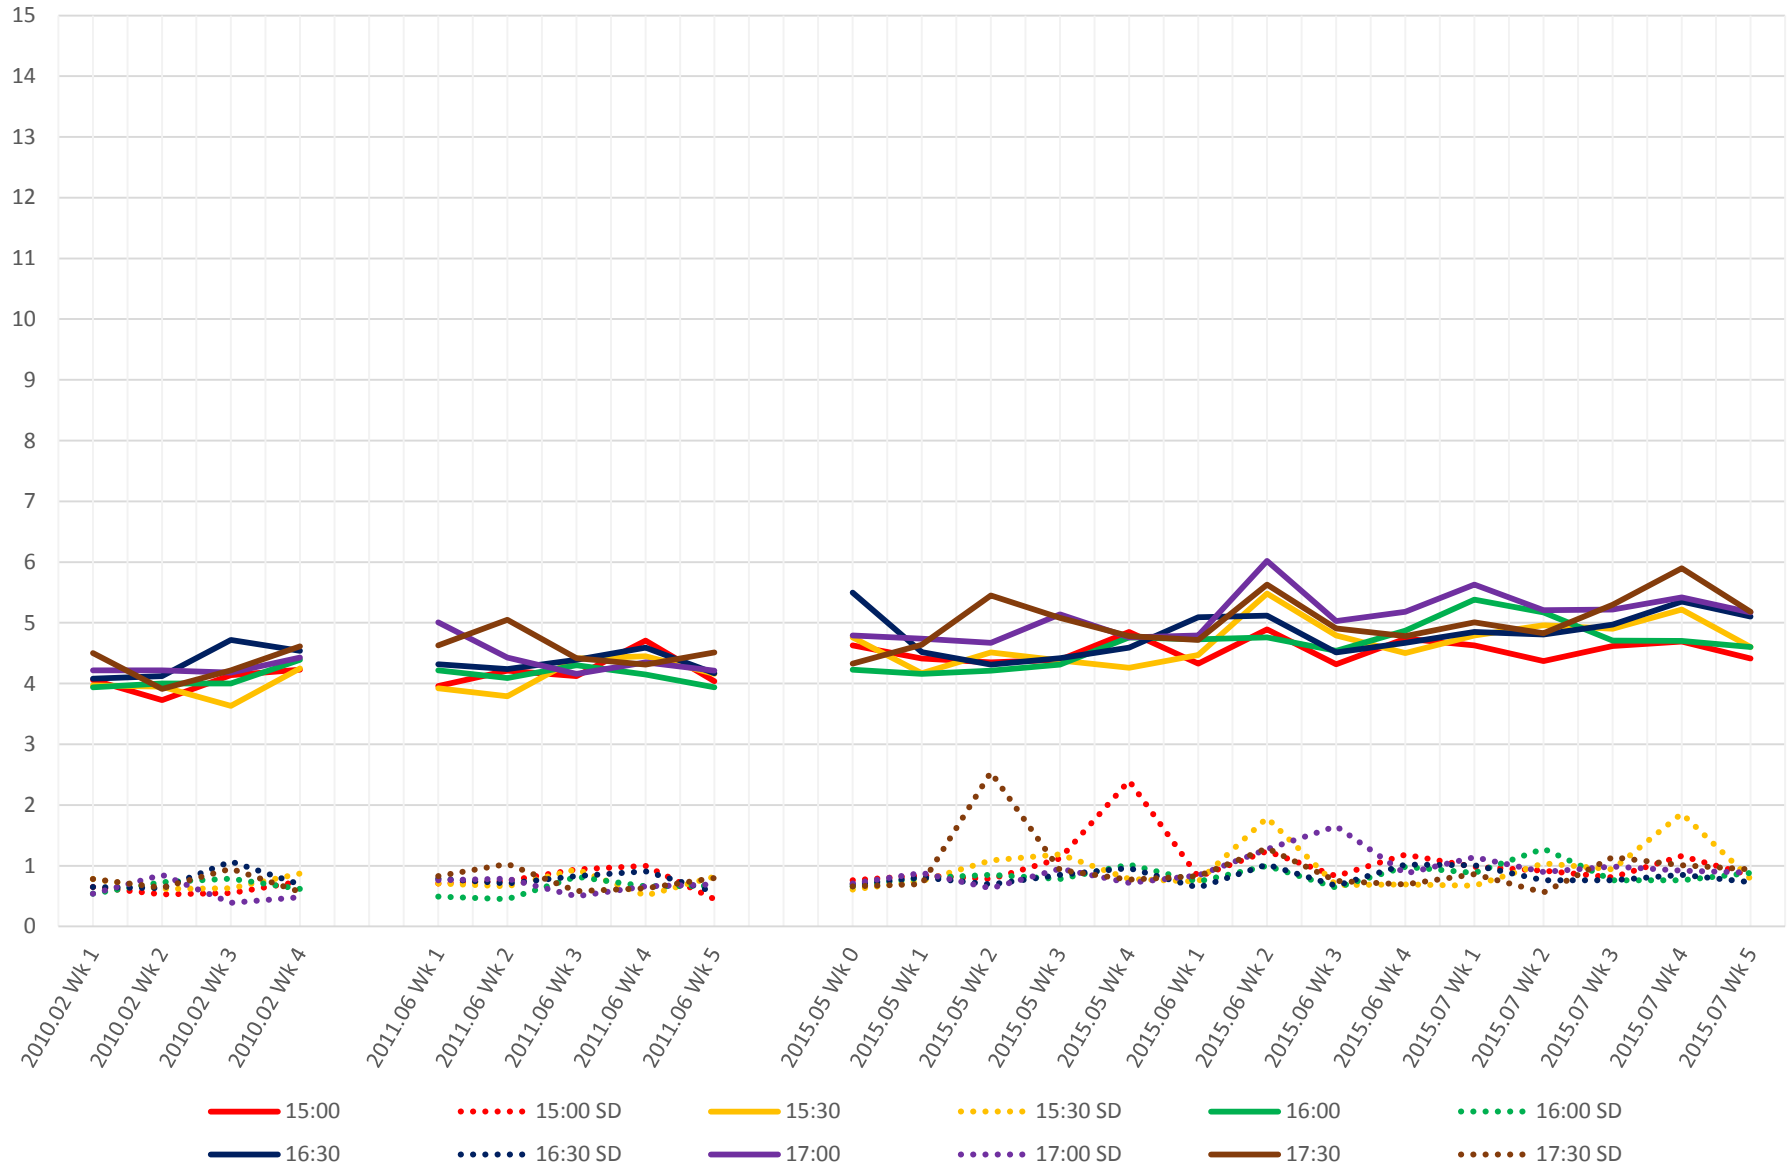

519 Harbourfront/Spadina Link Times From W of Bathurst To Exhibition Loop East Westbound Early Morning

519 Harbourfront/Spadina Link Times From W of Bathurst To Exhibition Loop East Westbound Late Morning

519 Harbourfront/Spadina Link Times From W of Bathurst To Exhibition Loop East Westbound Early Afternoon

519 Harbourfront/Spadina Link Times From W of Bathurst To Exhibition Loop East Westbound Late Afternoon

519 Harbourfront/Spadina Link Times From W of Bathurst To Exhibition Loop East Westbound Early Evening

519 Harbourfront/Spadina Link Times From W of Bathurst To Exhibition Loop East Westbound Late Evening