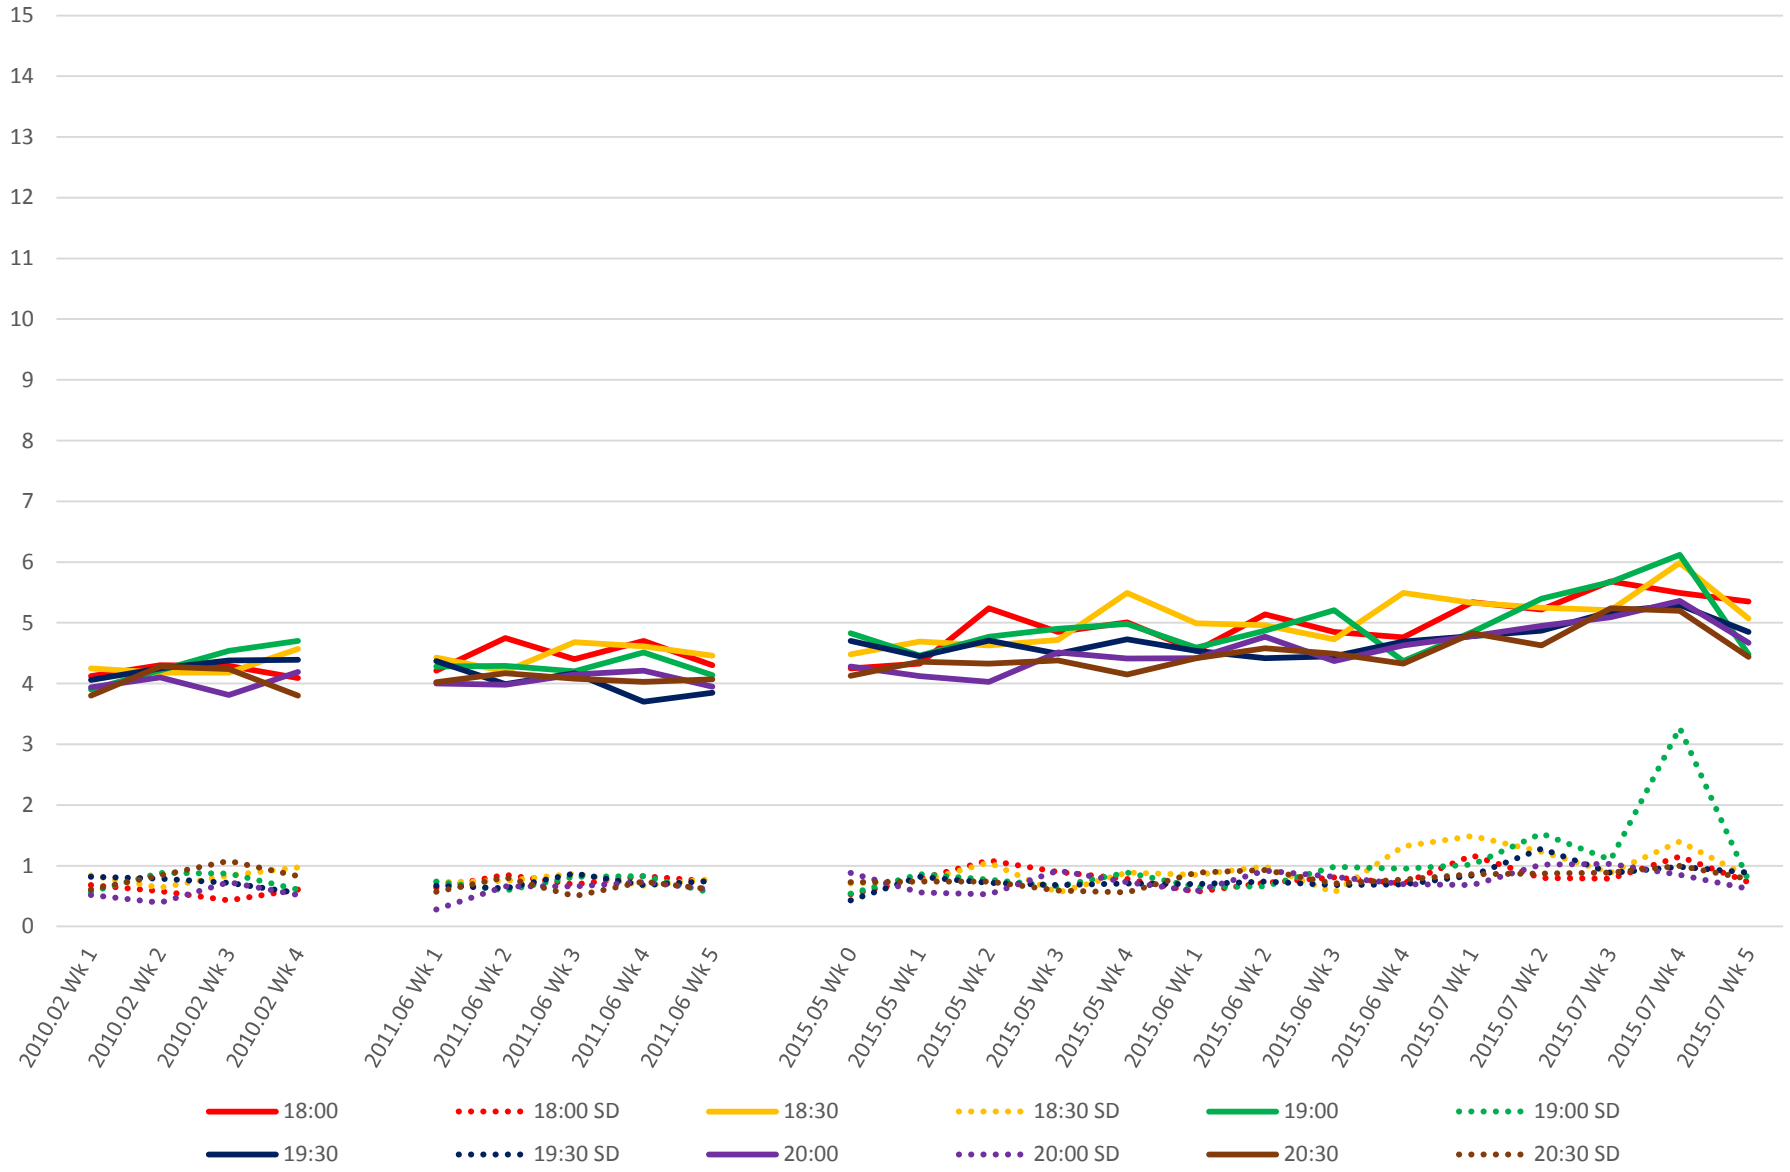

519 Harbourfront/Spadina Link Times From W of Bathurst To Exhibition Loop East Westbound Early Morning

519 Harbourfront/Spadina Link Times From W of Bathurst To Exhibition Loop East Westbound Late Morning

519 Harbourfront/Spadina Link Times From W of Bathurst To Exhibition Loop East Westbound Early Afternoon

519 Harbourfront/Spadina Link Times From W of Bathurst To Exhibition Loop East Westbound Late Afternoon

519 Harbourfront/Spadina Link Times From W of Bathurst To Exhibition Loop East Westbound Early Evening

519 Harbourfront/Spadina Link Times From W of Bathurst To Exhibition Loop East Westbound Late Evening