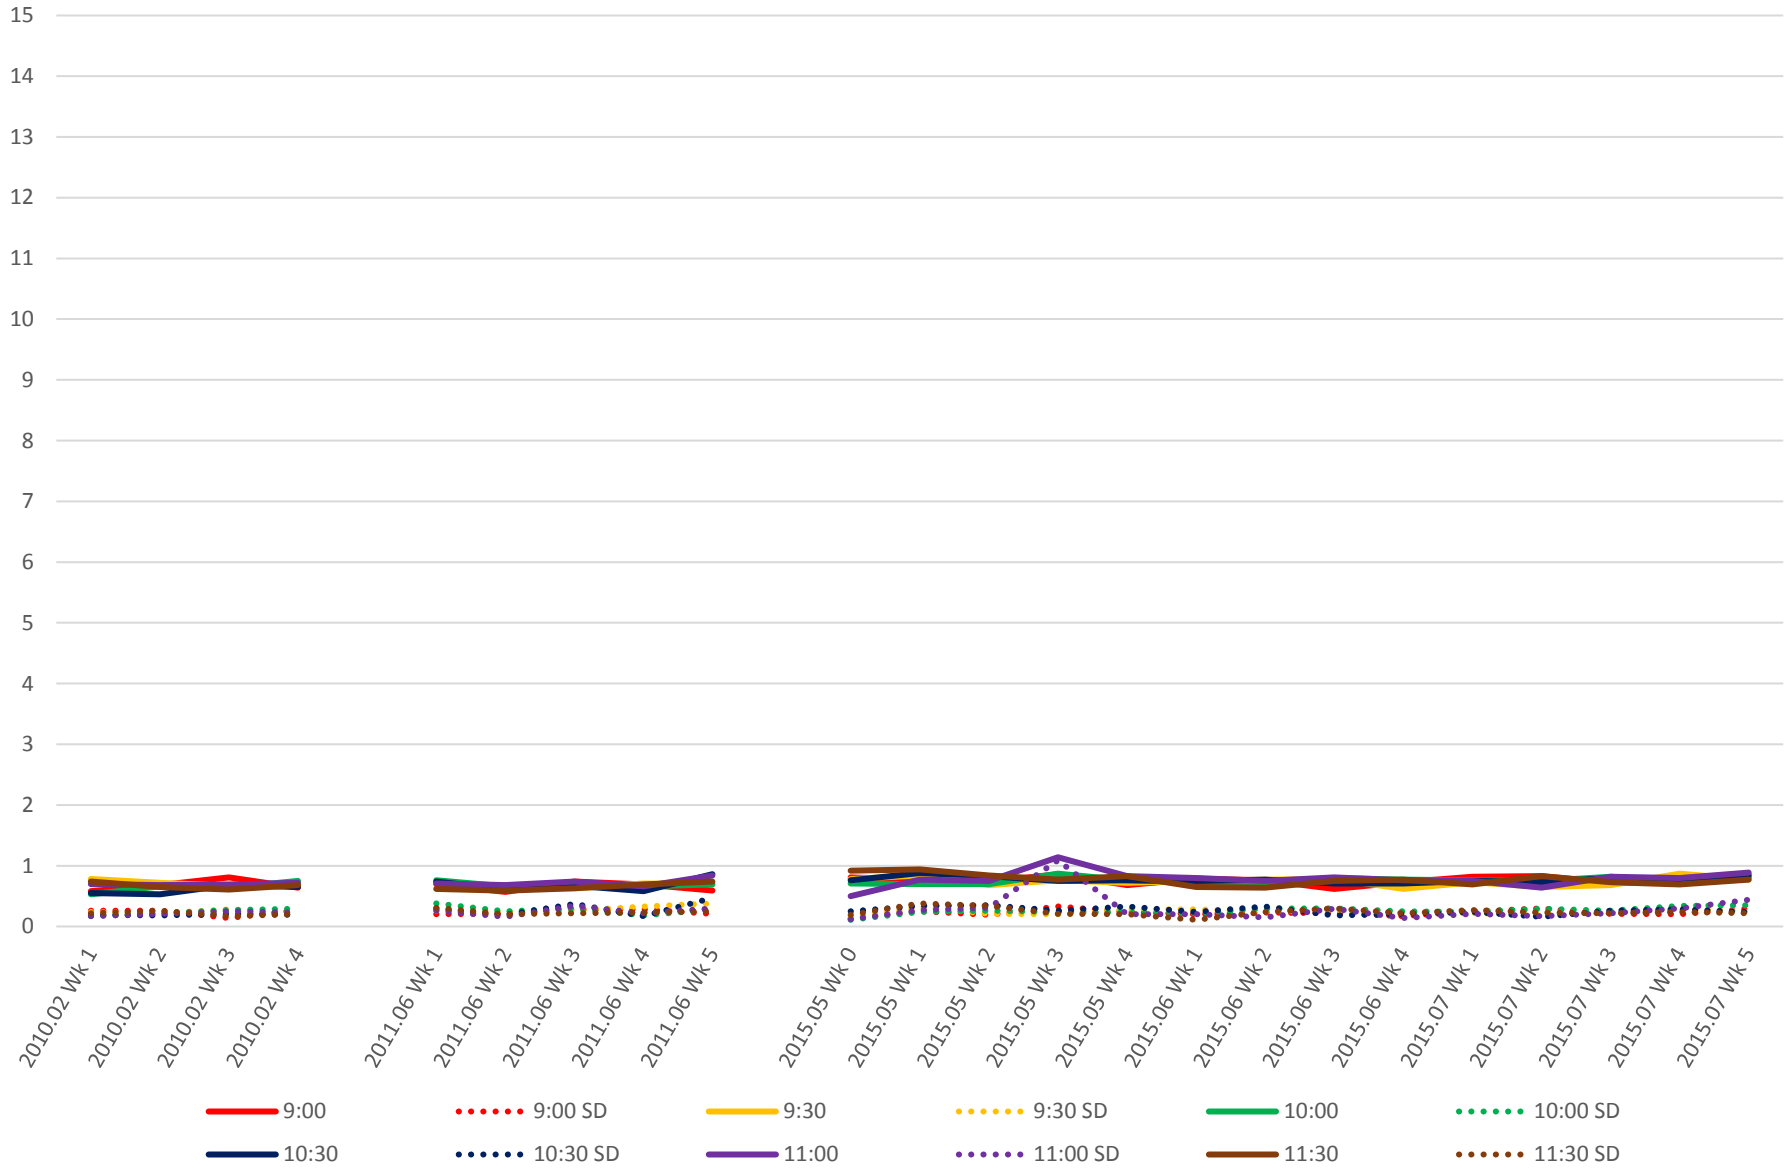

## 519 Harbourfront/Spadina Link Times From S of Bathurst/Fleet To W of Bathurst Westbound Late Morning

## 519 Harbourfront/Spadina Link Times From S of Bathurst/Fleet To W of Bathurst Westbound Early Afternoon

## 519 Harbourfront/Spadina Link Times From S of Bathurst/Fleet To W of Bathurst Westbound Late Afternoon

## 519 Harbourfront/Spadina Link Times From S of Bathurst/Fleet To W of Bathurst Westbound Early Evening