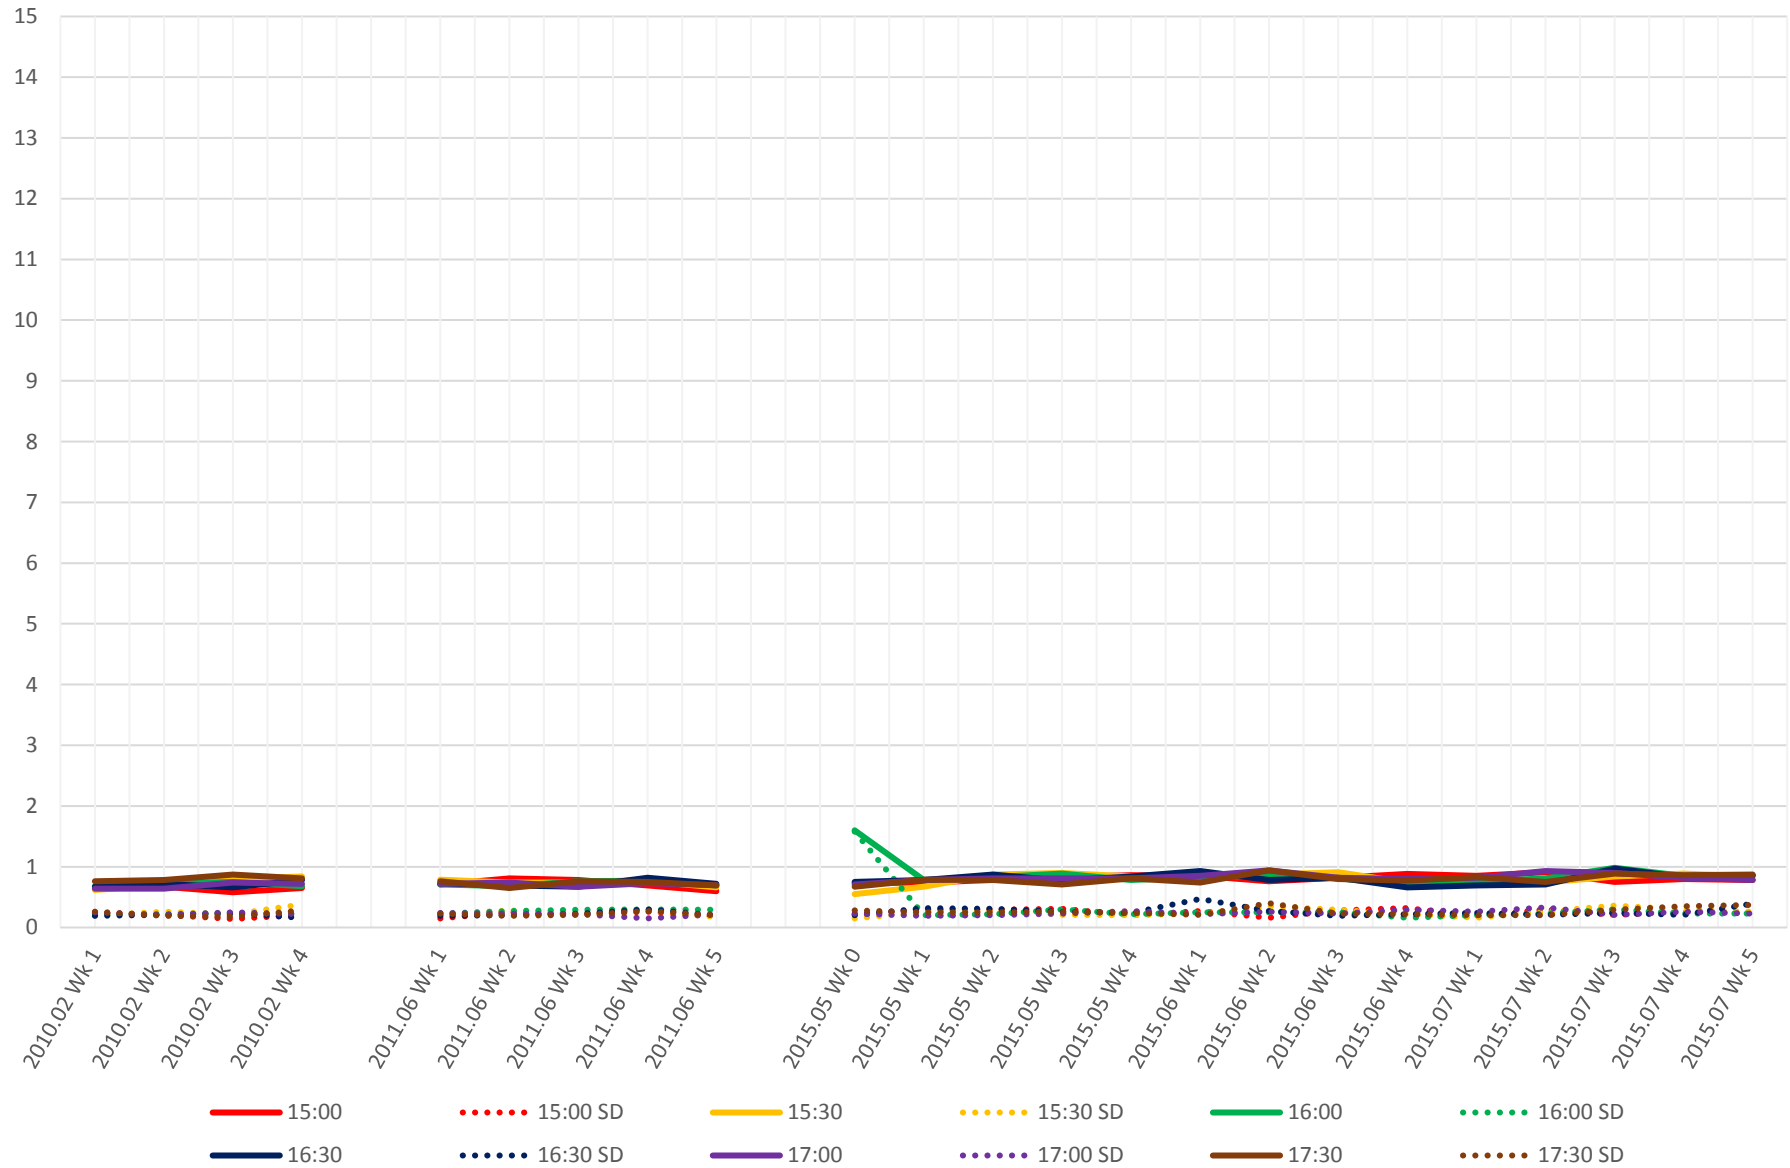

## 519 Harbourfront/Spadina Link Times From S of Bathurst/Fleet To W of Bathurst Westbound Late Morning

## 519 Harbourfront/Spadina Link Times From S of Bathurst/Fleet To W of Bathurst Westbound Early Afternoon

## 519 Harbourfront/Spadina Link Times From S of Bathurst/Fleet To W of Bathurst Westbound Late Afternoon

## 519 Harbourfront/Spadina Link Times From S of Bathurst/Fleet To W of Bathurst Westbound Early Evening