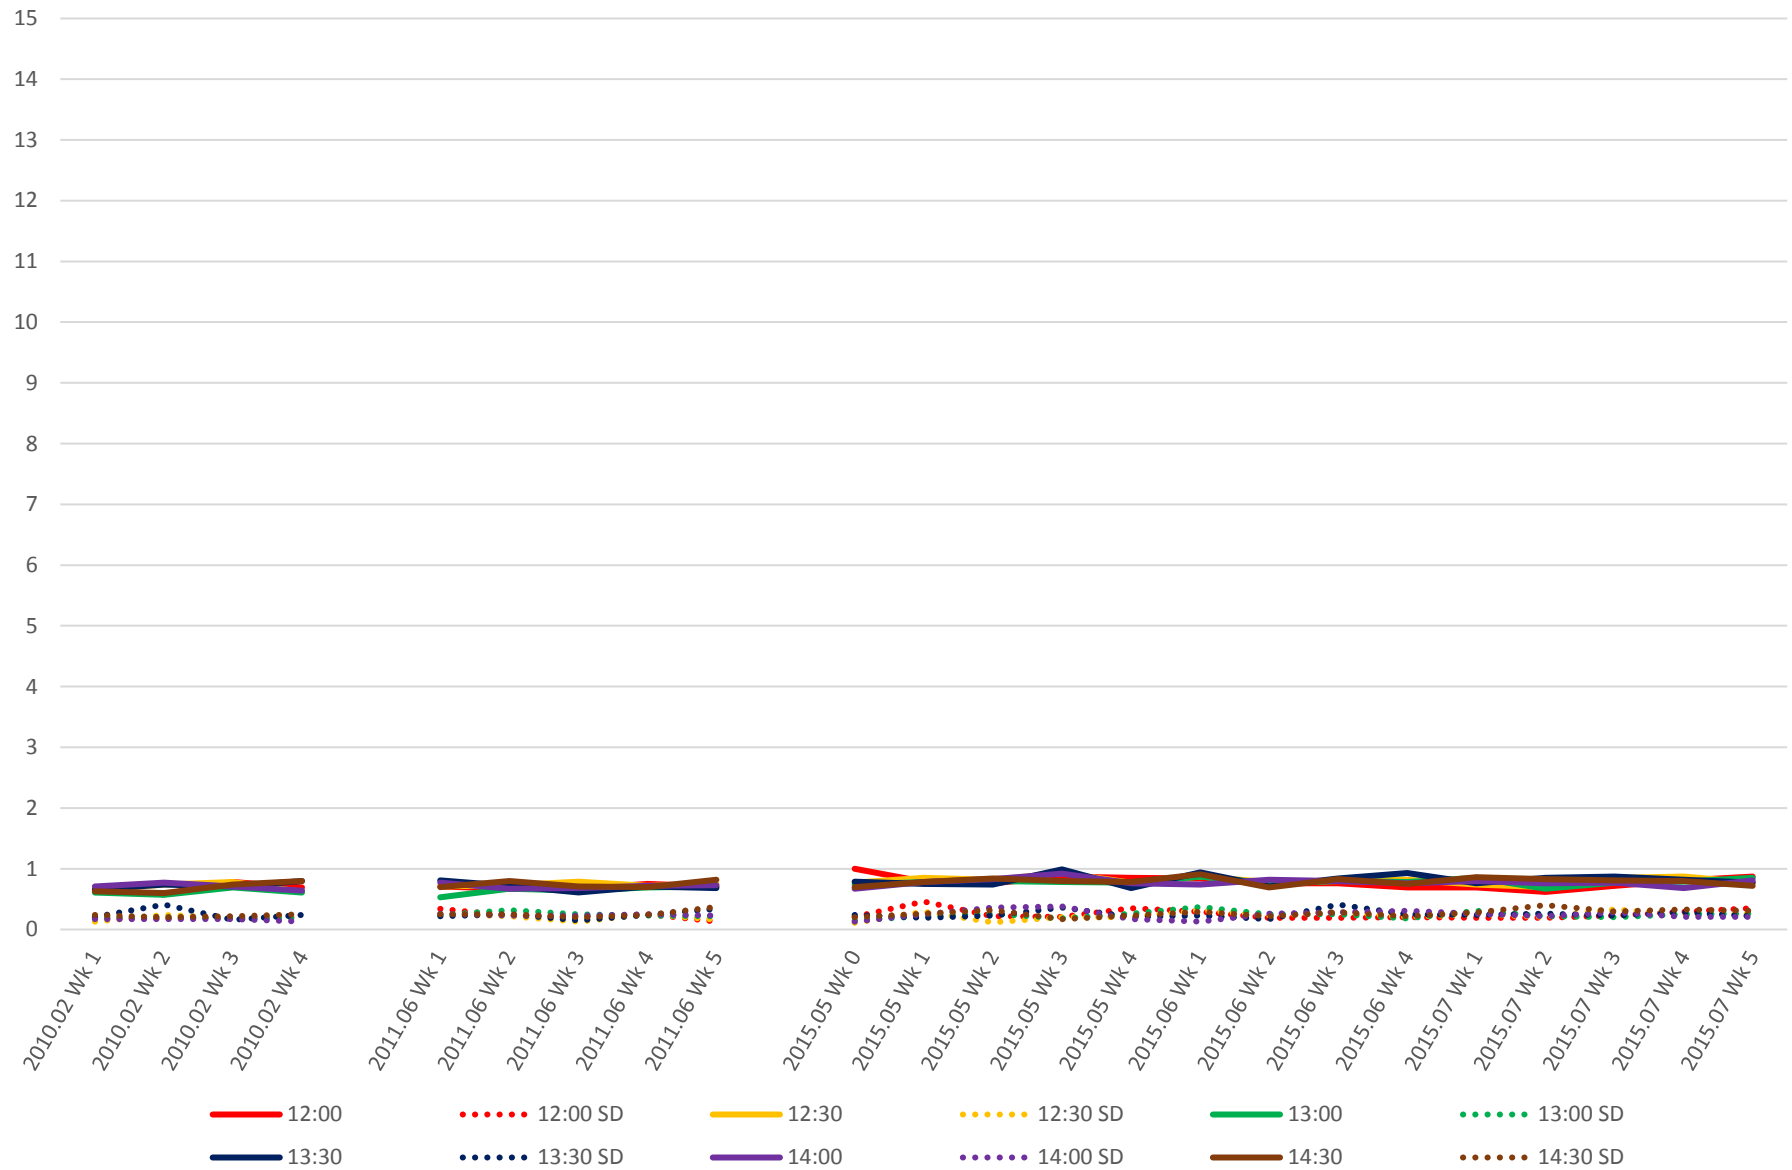

## 519 Harbourfront/Spadina Link Times From S of Bathurst/Fleet To W of Bathurst Westbound Late Morning

## 519 Harbourfront/Spadina Link Times From S of Bathurst/Fleet To W of Bathurst Westbound Early Afternoon

## 519 Harbourfront/Spadina Link Times From S of Bathurst/Fleet To W of Bathurst Westbound Late Afternoon

## 519 Harbourfront/Spadina Link Times From S of Bathurst/Fleet To W of Bathurst Westbound Early Evening