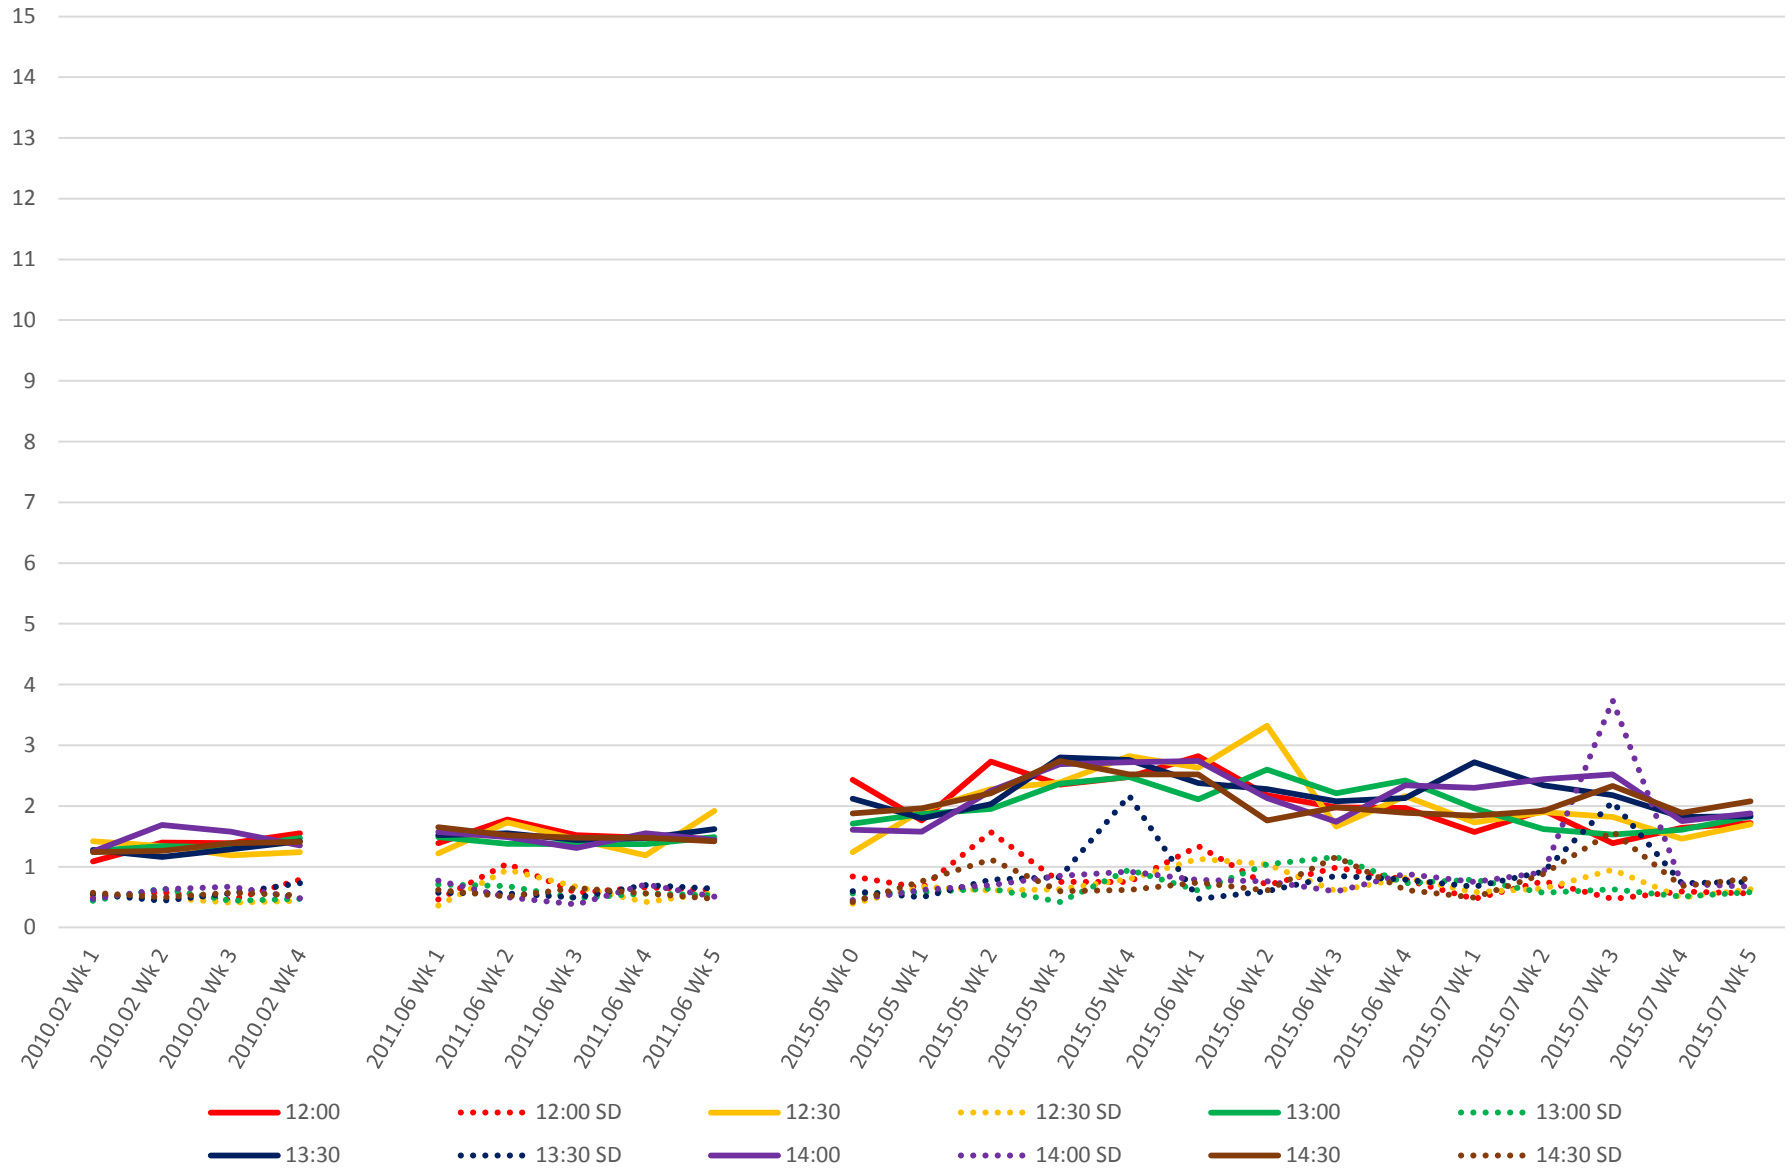

519 Harbourfront/Spadina Link Times From E of Queens Quay Loop To W of Spadina Westbound Early Morning

519 Harbourfront/Spadina Link Times From E of Queens Quay Loop To W of Spadina Westbound Late Morning

519 Harbourfront/Spadina Link Times From E of Queens Quay Loop To W of Spadina Westbound Early Afternoon

519 Harbourfront/Spadina Link Times From E of Queens Quay Loop To W of Spadina Westbound Late Afternoon

519 Harbourfront/Spadina Link Times From E of Queens Quay Loop To W of Spadina Westbound Early Evening

519 Harbourfront/Spadina Link Times From E of Queens Quay Loop To W of Spadina Westbound Late Evening