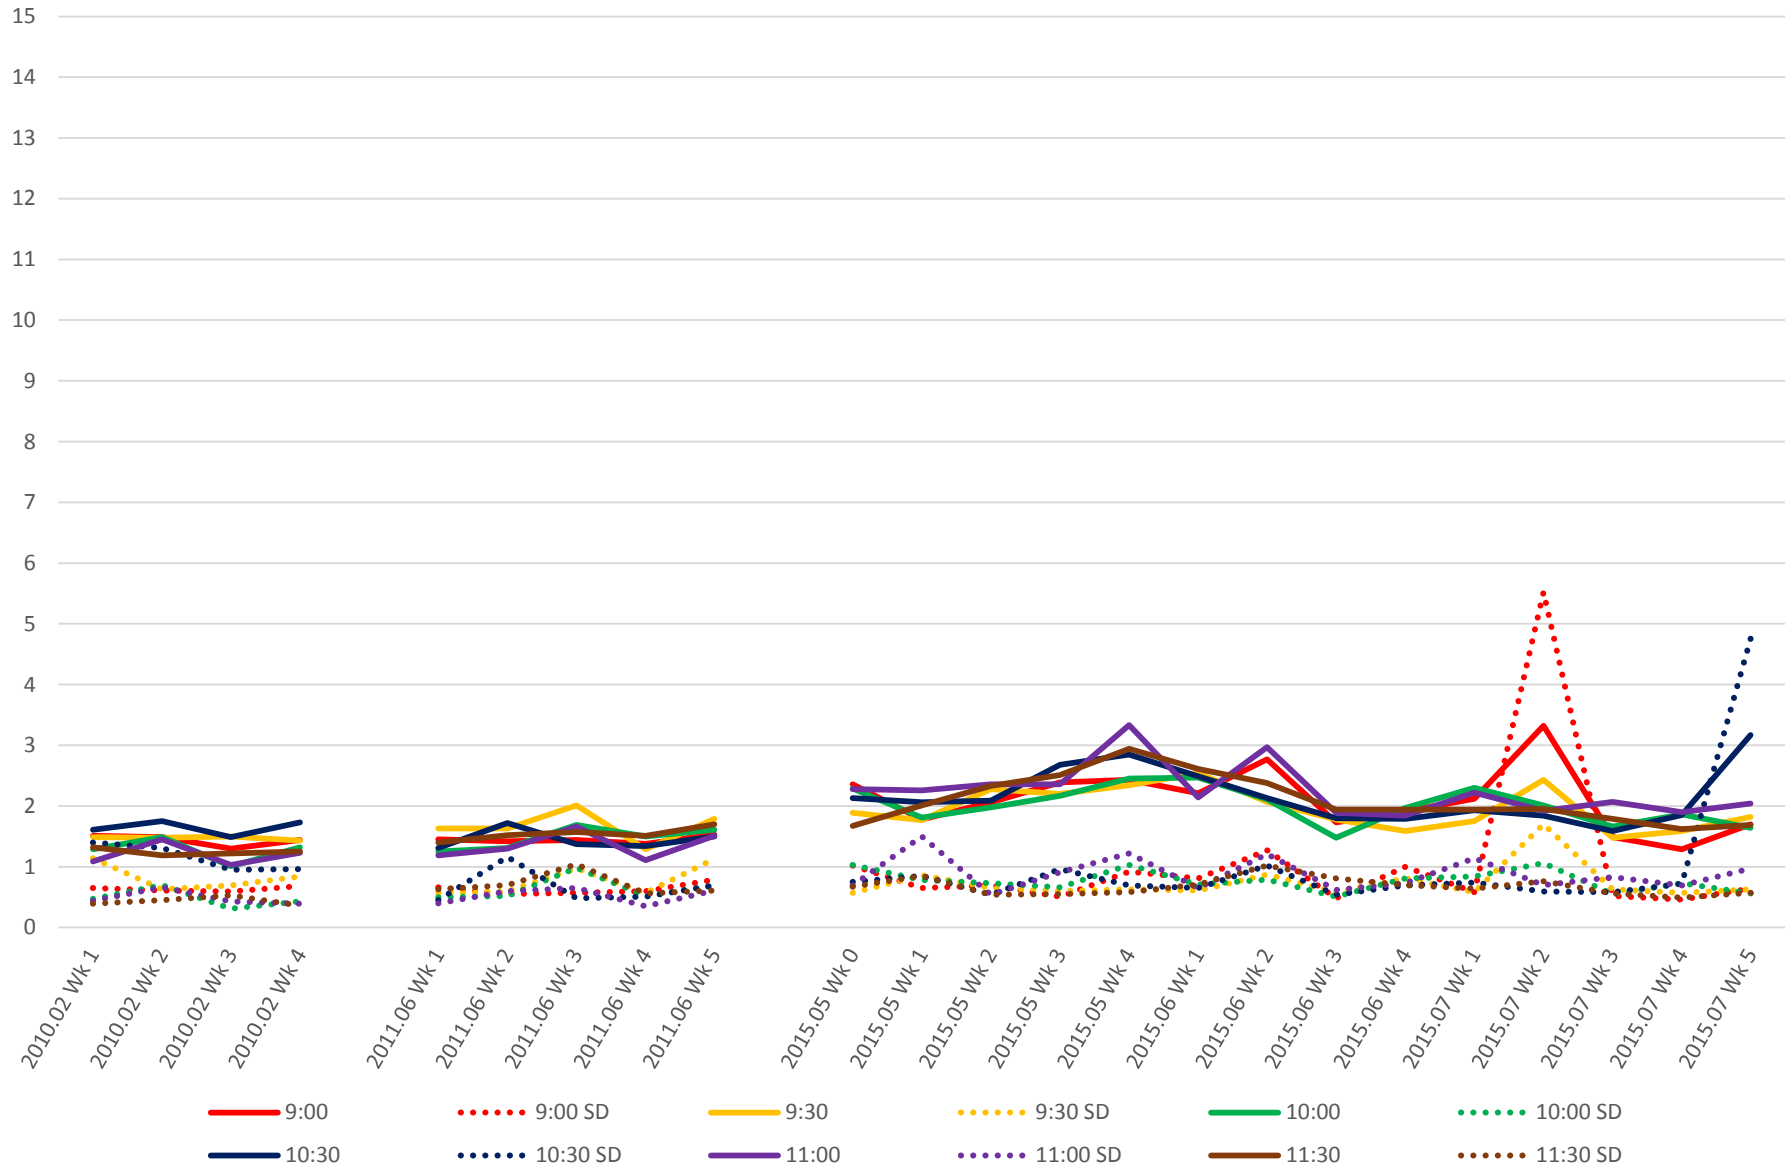

519 Harbourfront/Spadina Link Times From E of Queens Quay Loop To W of Spadina Westbound Early Morning

519 Harbourfront/Spadina Link Times From E of Queens Quay Loop To W of Spadina Westbound Late Morning

519 Harbourfront/Spadina Link Times From E of Queens Quay Loop To W of Spadina Westbound Early Afternoon

519 Harbourfront/Spadina Link Times From E of Queens Quay Loop To W of Spadina Westbound Late Afternoon

519 Harbourfront/Spadina Link Times From E of Queens Quay Loop To W of Spadina Westbound Early Evening

519 Harbourfront/Spadina Link Times From E of Queens Quay Loop To W of Spadina Westbound Late Evening