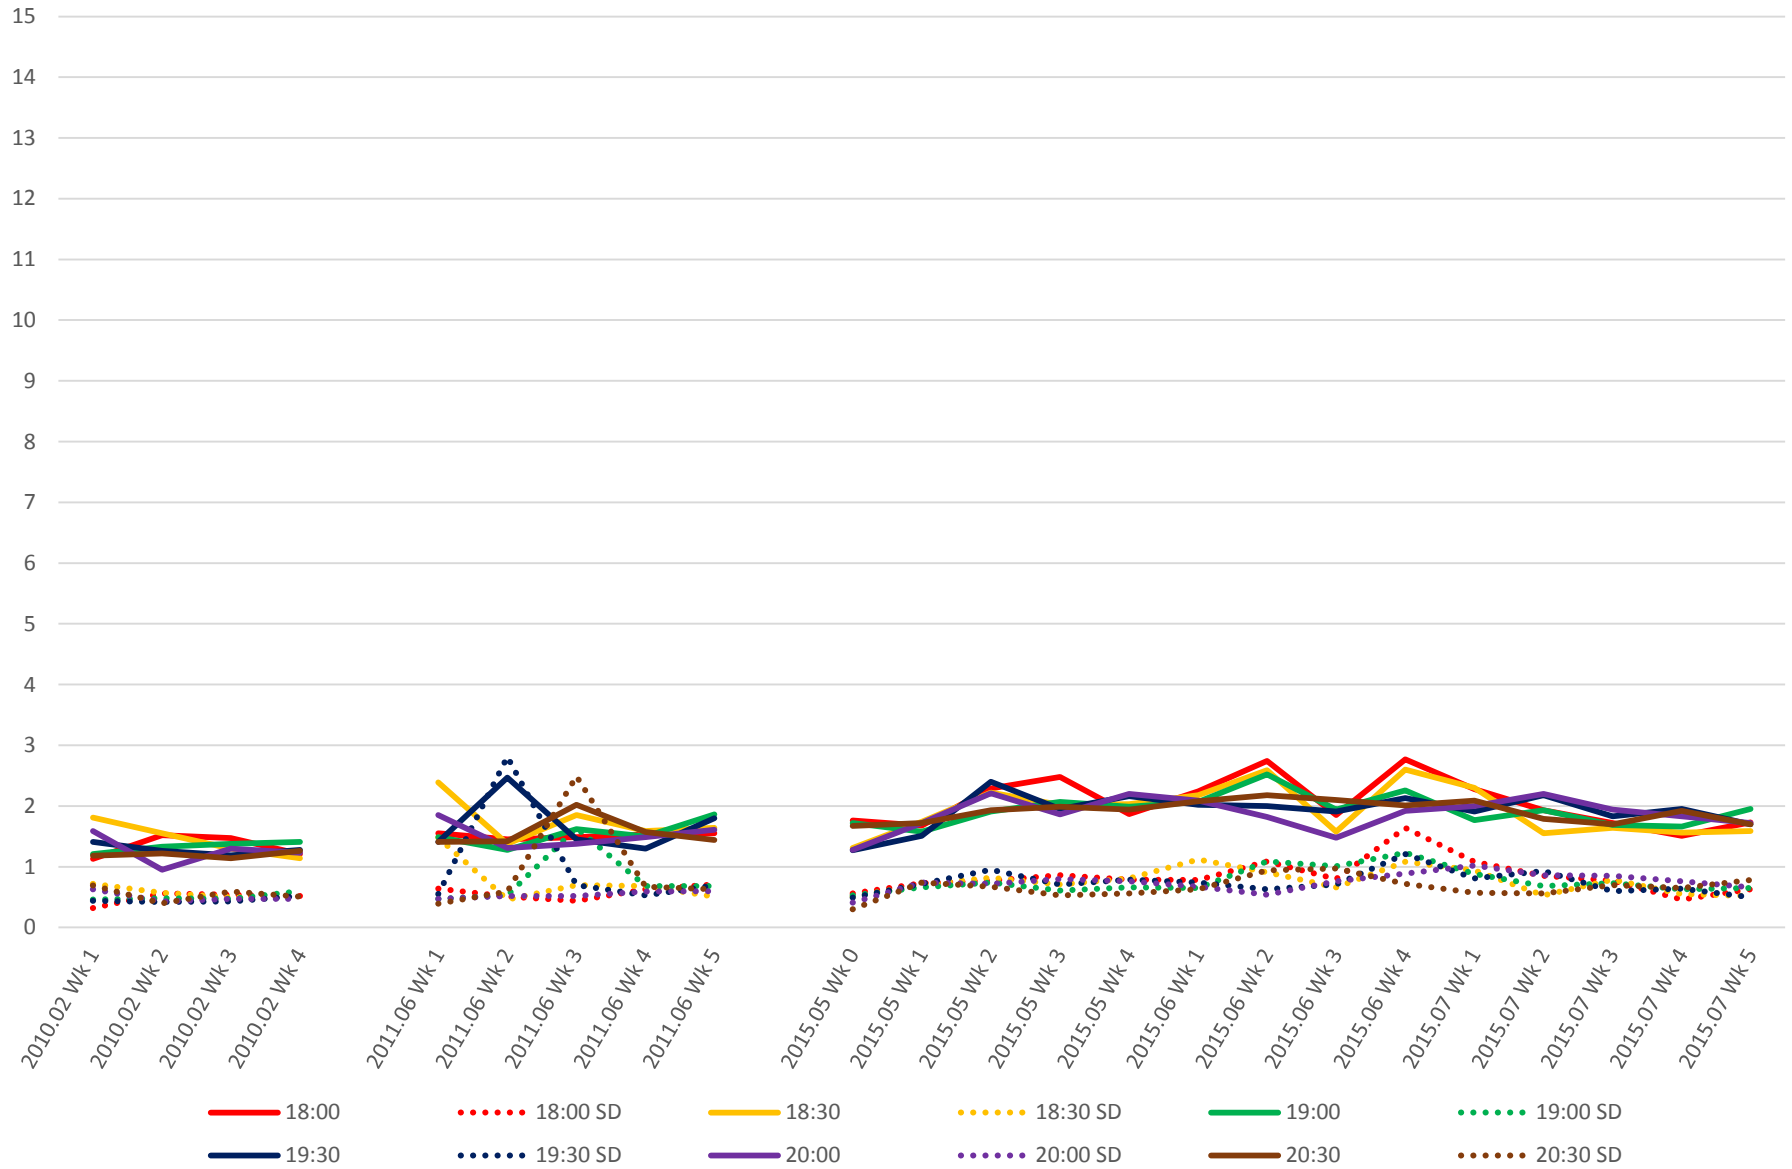

519 Harbourfront/Spadina Link Times From E of Queens Quay Loop To W of Spadina Westbound Early Morning

519 Harbourfront/Spadina Link Times From E of Queens Quay Loop To W of Spadina Westbound Late Morning

519 Harbourfront/Spadina Link Times From E of Queens Quay Loop To W of Spadina Westbound Early Afternoon

519 Harbourfront/Spadina Link Times From E of Queens Quay Loop To W of Spadina Westbound Late Afternoon

519 Harbourfront/Spadina Link Times From E of Queens Quay Loop To W of Spadina Westbound Early Evening

519 Harbourfront/Spadina Link Times From E of Queens Quay Loop To W of Spadina Westbound Late Evening