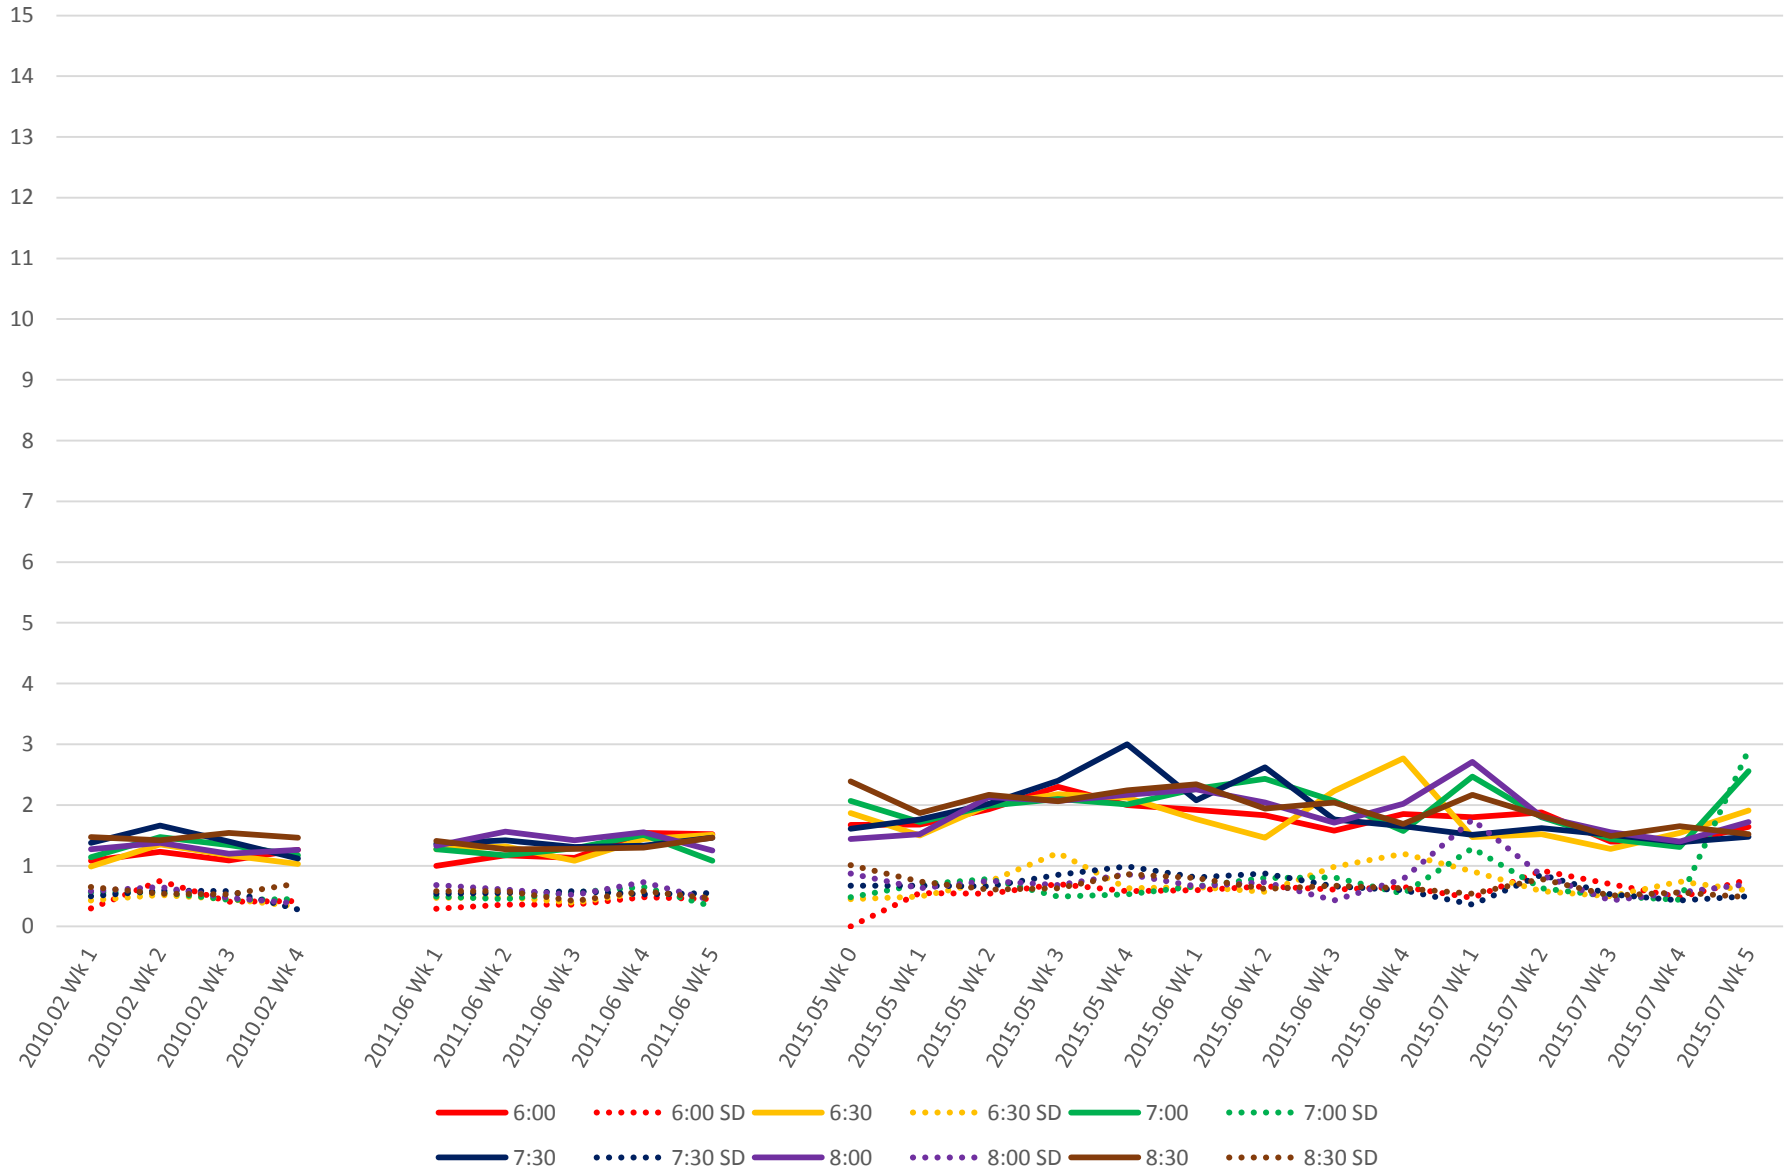

519 Harbourfront/Spadina Link Times From E of Queens Quay Loop To W of Spadina Westbound Early Morning

519 Harbourfront/Spadina Link Times From E of Queens Quay Loop To W of Spadina Westbound Late Morning

519 Harbourfront/Spadina Link Times From E of Queens Quay Loop To W of Spadina Westbound Early Afternoon

519 Harbourfront/Spadina Link Times From E of Queens Quay Loop To W of Spadina Westbound Late Afternoon

519 Harbourfront/Spadina Link Times From E of Queens Quay Loop To W of Spadina Westbound Early Evening

519 Harbourfront/Spadina Link Times From E of Queens Quay Loop To W of Spadina Westbound Late Evening