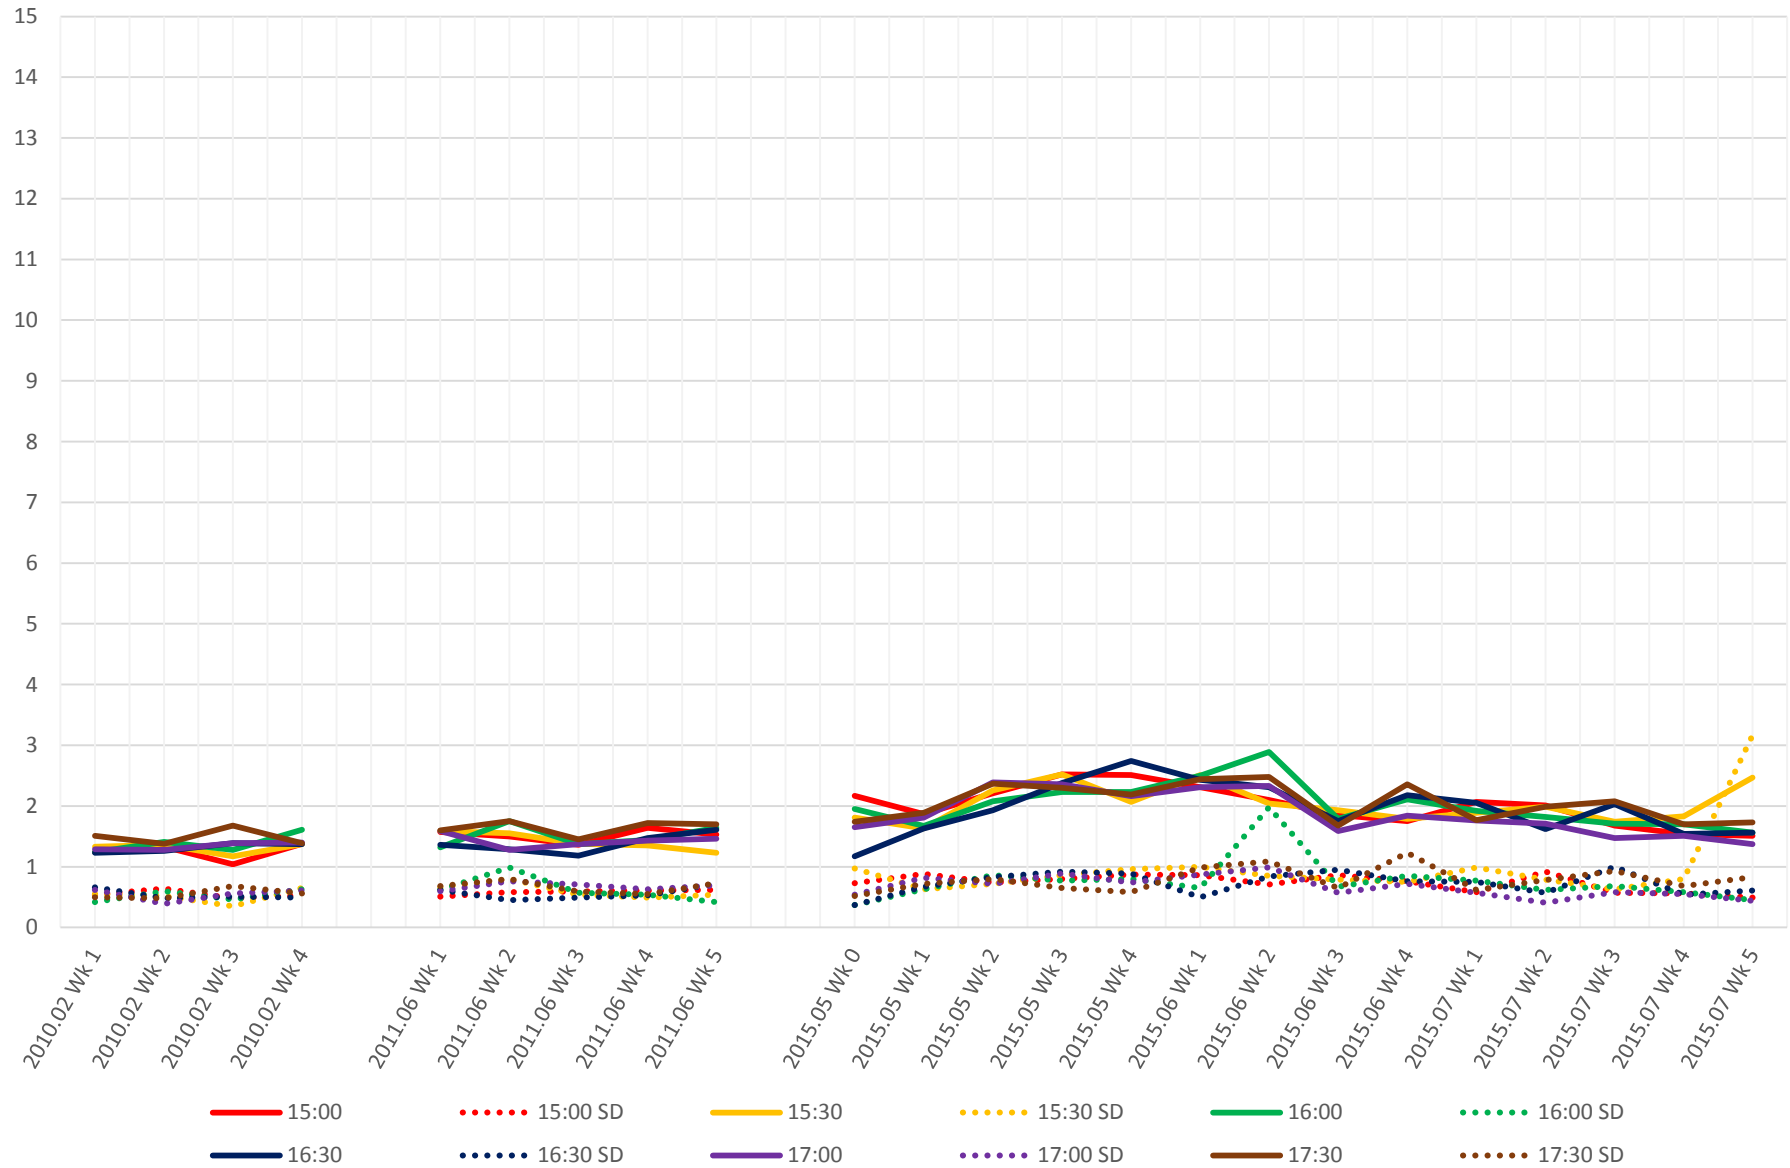

519 Harbourfront/Spadina Link Times From E of Queens Quay Loop To W of Spadina Westbound Early Morning

519 Harbourfront/Spadina Link Times From E of Queens Quay Loop To W of Spadina Westbound Late Morning

519 Harbourfront/Spadina Link Times From E of Queens Quay Loop To W of Spadina Westbound Early Afternoon

519 Harbourfront/Spadina Link Times From E of Queens Quay Loop To W of Spadina Westbound Late Afternoon

519 Harbourfront/Spadina Link Times From E of Queens Quay Loop To W of Spadina Westbound Early Evening

519 Harbourfront/Spadina Link Times From E of Queens Quay Loop To W of Spadina Westbound Late Evening