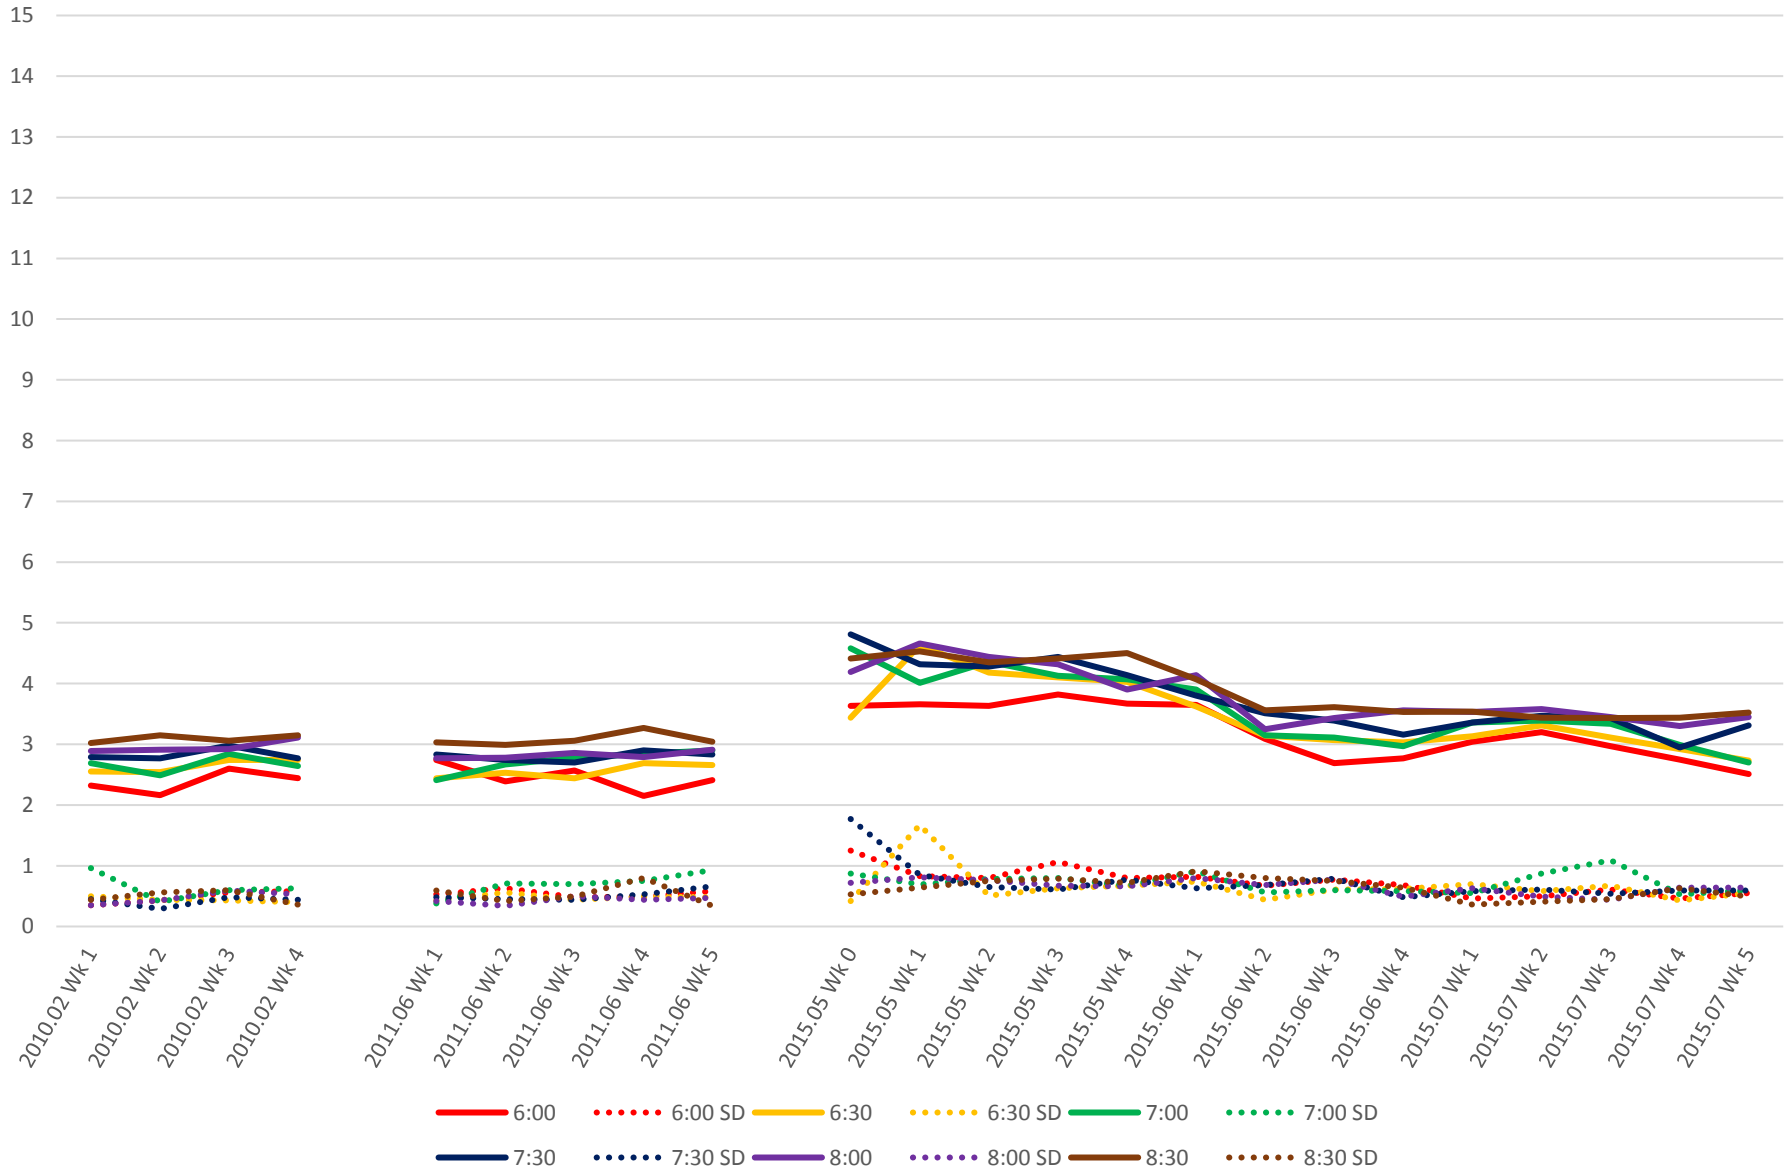

519 Harbourfront/Spadina Link Times From York To E of Queens Quay Loop Westbound Early Morning

519 Harbourfront/Spadina Link Times From York To E of Queens Quay Loop Westbound Late Morning

519 Harbourfront/Spadina Link Times From York To E of Queens Quay Loop Westbound Late Afternoon

519 Harbourfront/Spadina Link Times From York To E of Queens Quay Loop Westbound Early Evening

519 Harbourfront/Spadina Link Times From York To E of Queens Quay Loop Westbound Late Evening