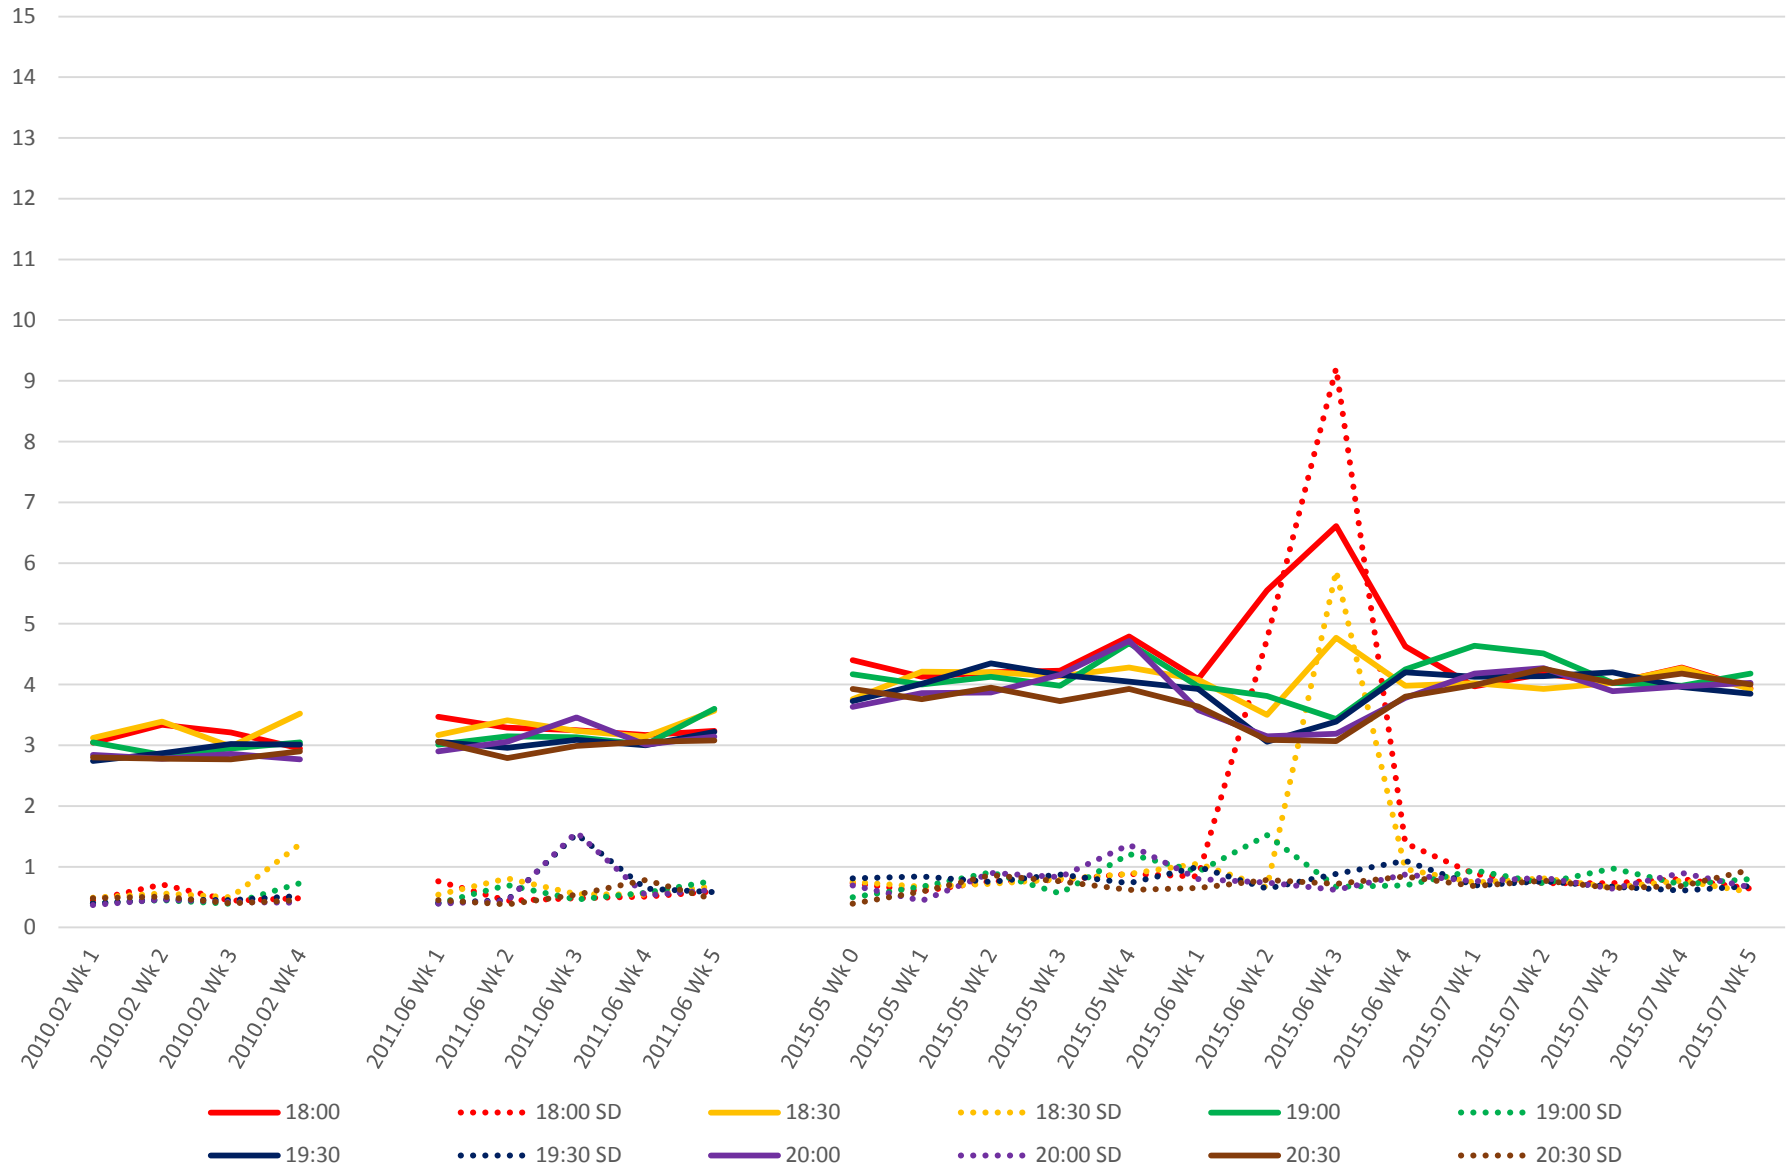

519 Harbourfront/Spadina Link Times From York To E of Queens Quay Loop Westbound Early Morning

519 Harbourfront/Spadina Link Times From York To E of Queens Quay Loop Westbound Late Morning

519 Harbourfront/Spadina Link Times From York To E of Queens Quay Loop Westbound Late Afternoon

519 Harbourfront/Spadina Link Times From York To E of Queens Quay Loop Westbound Early Evening

519 Harbourfront/Spadina Link Times From York To E of Queens Quay Loop Westbound Late Evening