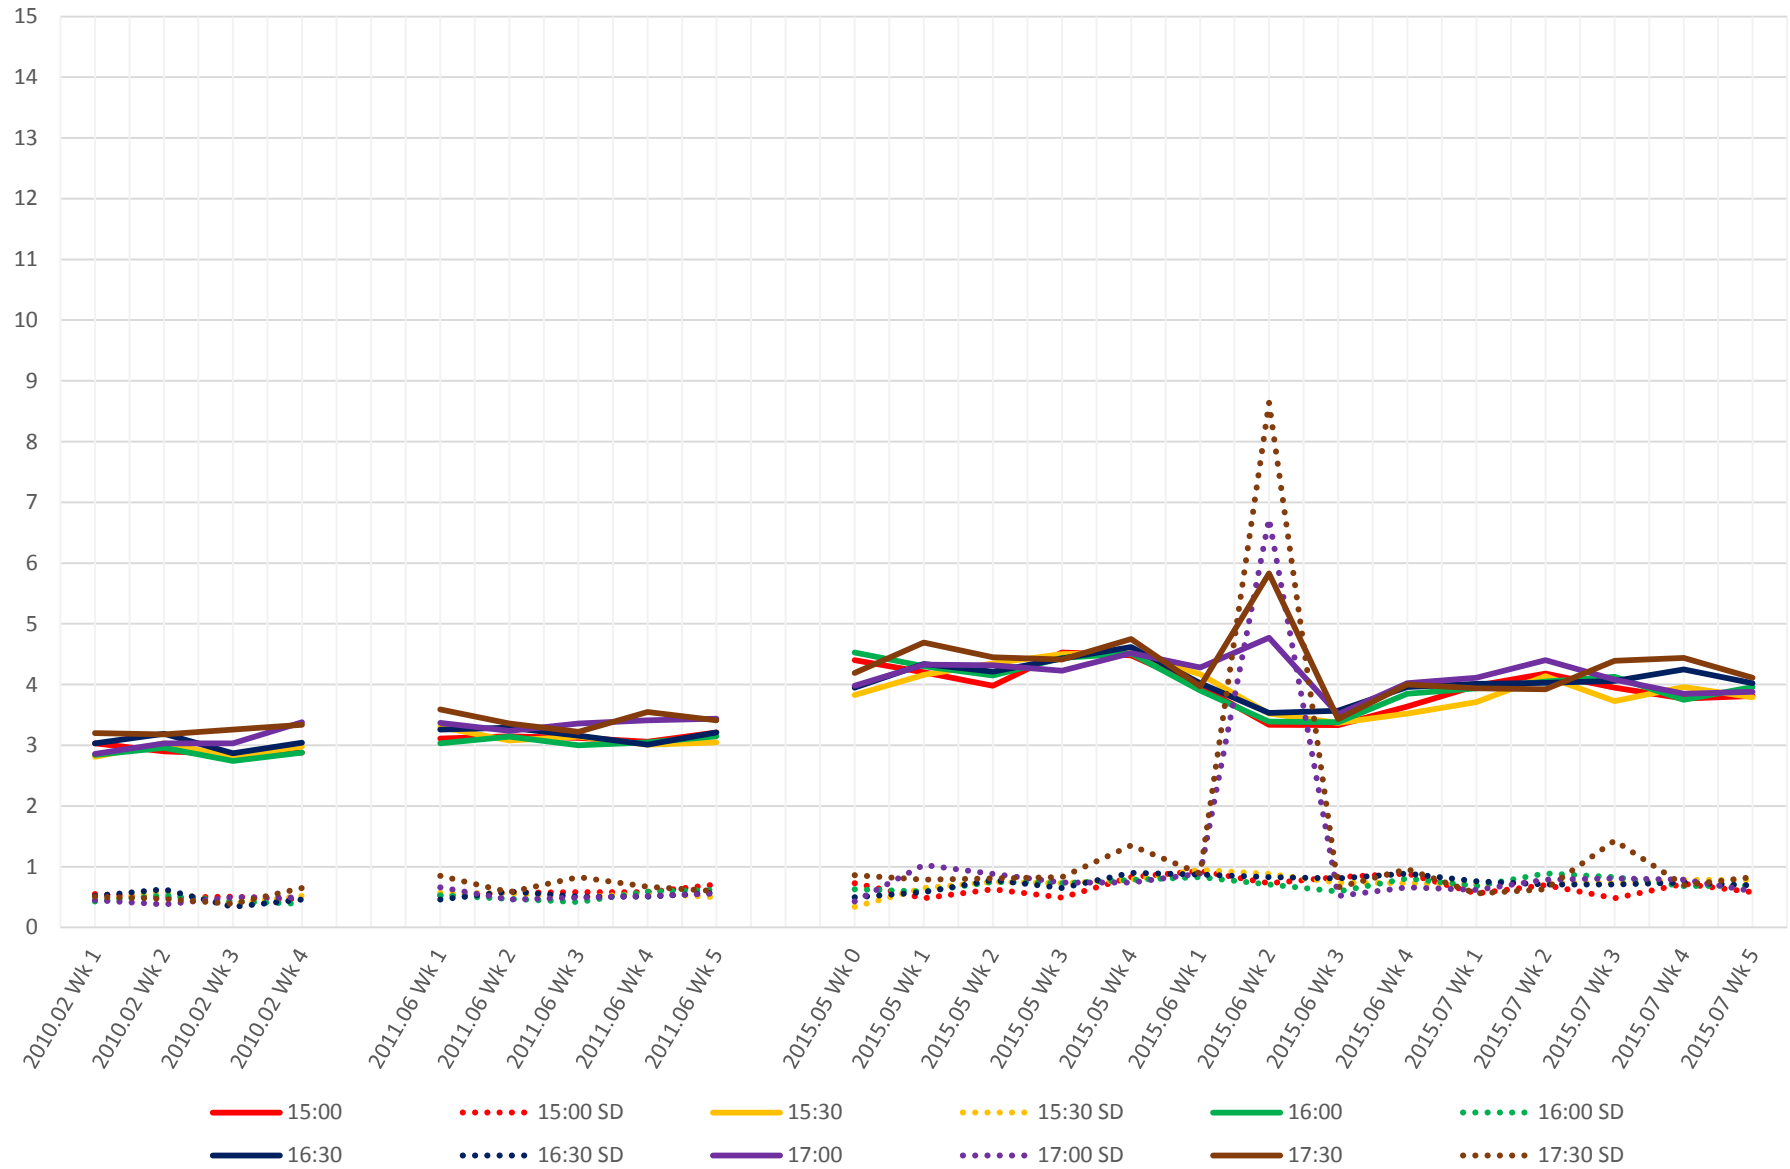

519 Harbourfront/Spadina Link Times From York To E of Queens Quay Loop Westbound Early Morning

519 Harbourfront/Spadina Link Times From York To E of Queens Quay Loop Westbound Late Morning

519 Harbourfront/Spadina Link Times From York To E of Queens Quay Loop Westbound Late Afternoon

519 Harbourfront/Spadina Link Times From York To E of Queens Quay Loop Westbound Early Evening

519 Harbourfront/Spadina Link Times From York To E of Queens Quay Loop Westbound Late Evening