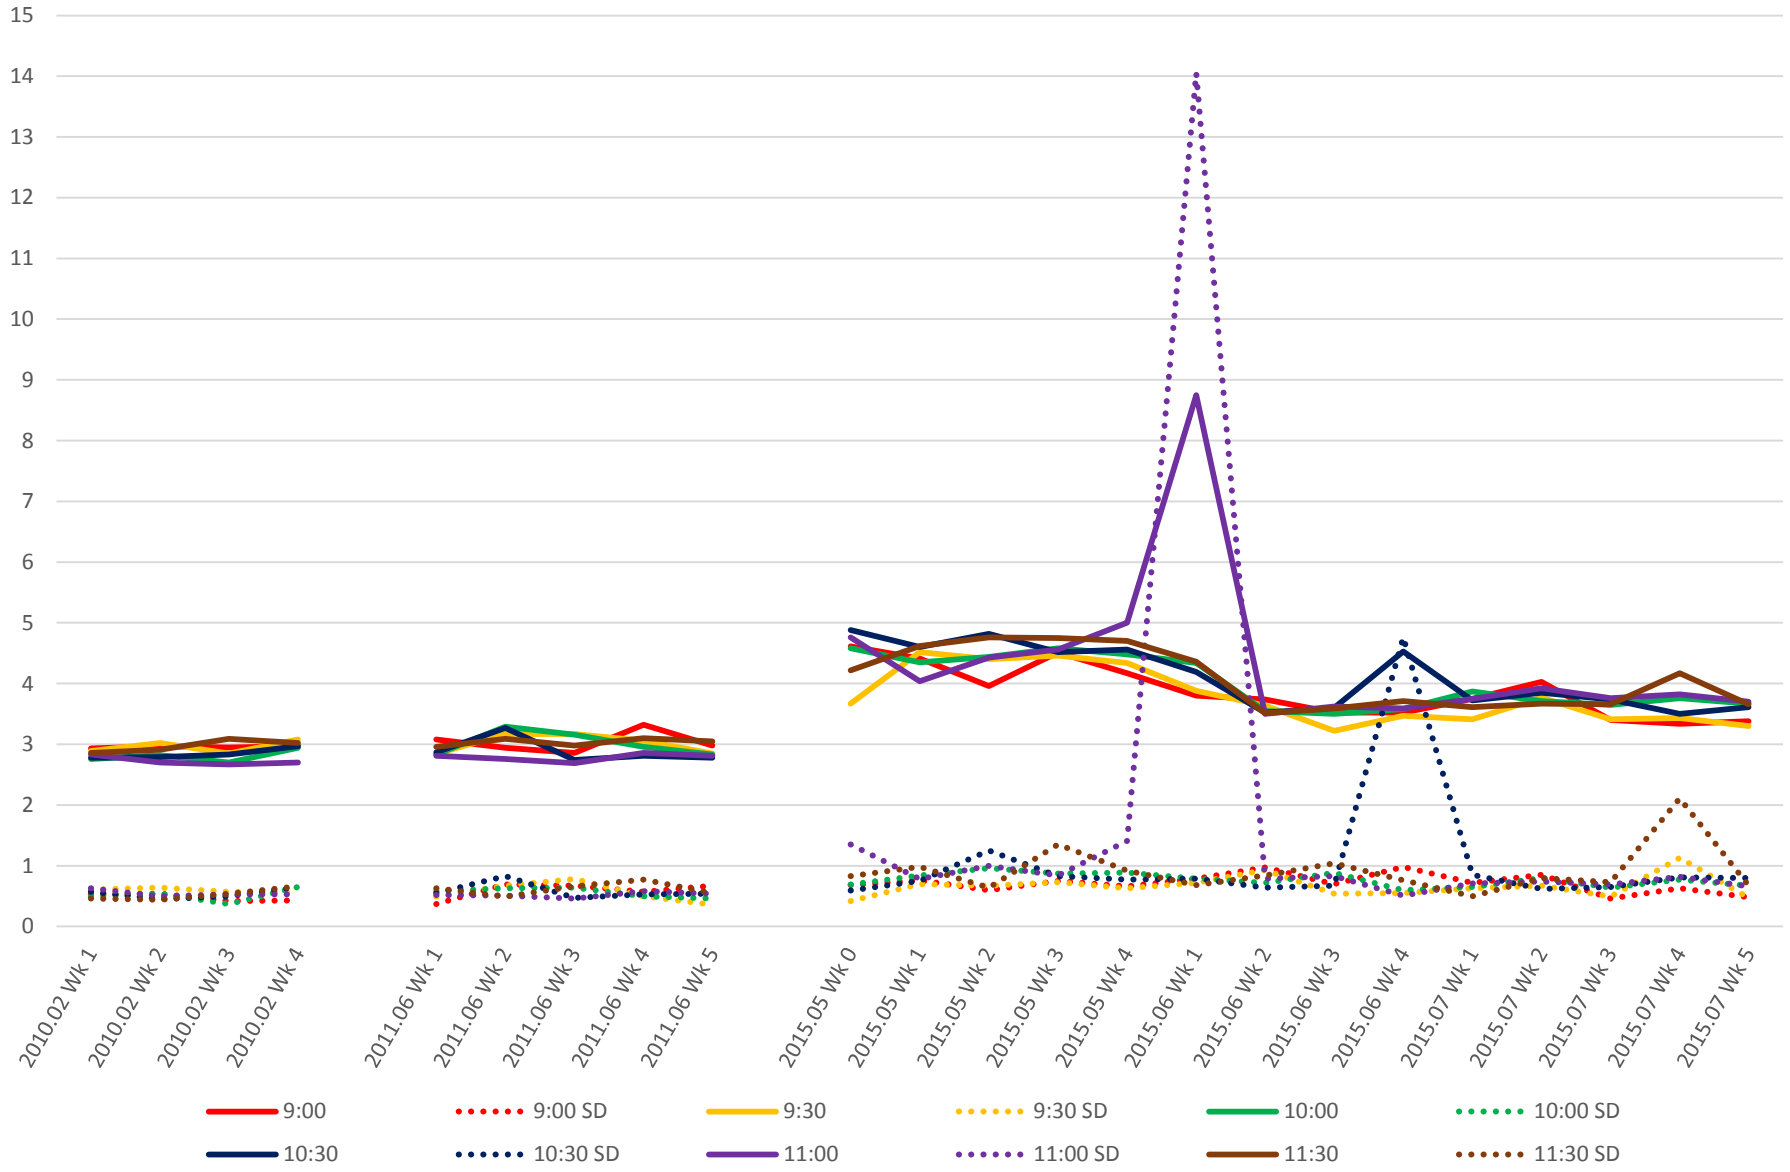

519 Harbourfront/Spadina Link Times From York To E of Queens Quay Loop Westbound Early Morning

519 Harbourfront/Spadina Link Times From York To E of Queens Quay Loop Westbound Late Morning

519 Harbourfront/Spadina Link Times From York To E of Queens Quay Loop Westbound Late Afternoon

519 Harbourfront/Spadina Link Times From York To E of Queens Quay Loop Westbound Early Evening

519 Harbourfront/Spadina Link Times From York To E of Queens Quay Loop Westbound Late Evening