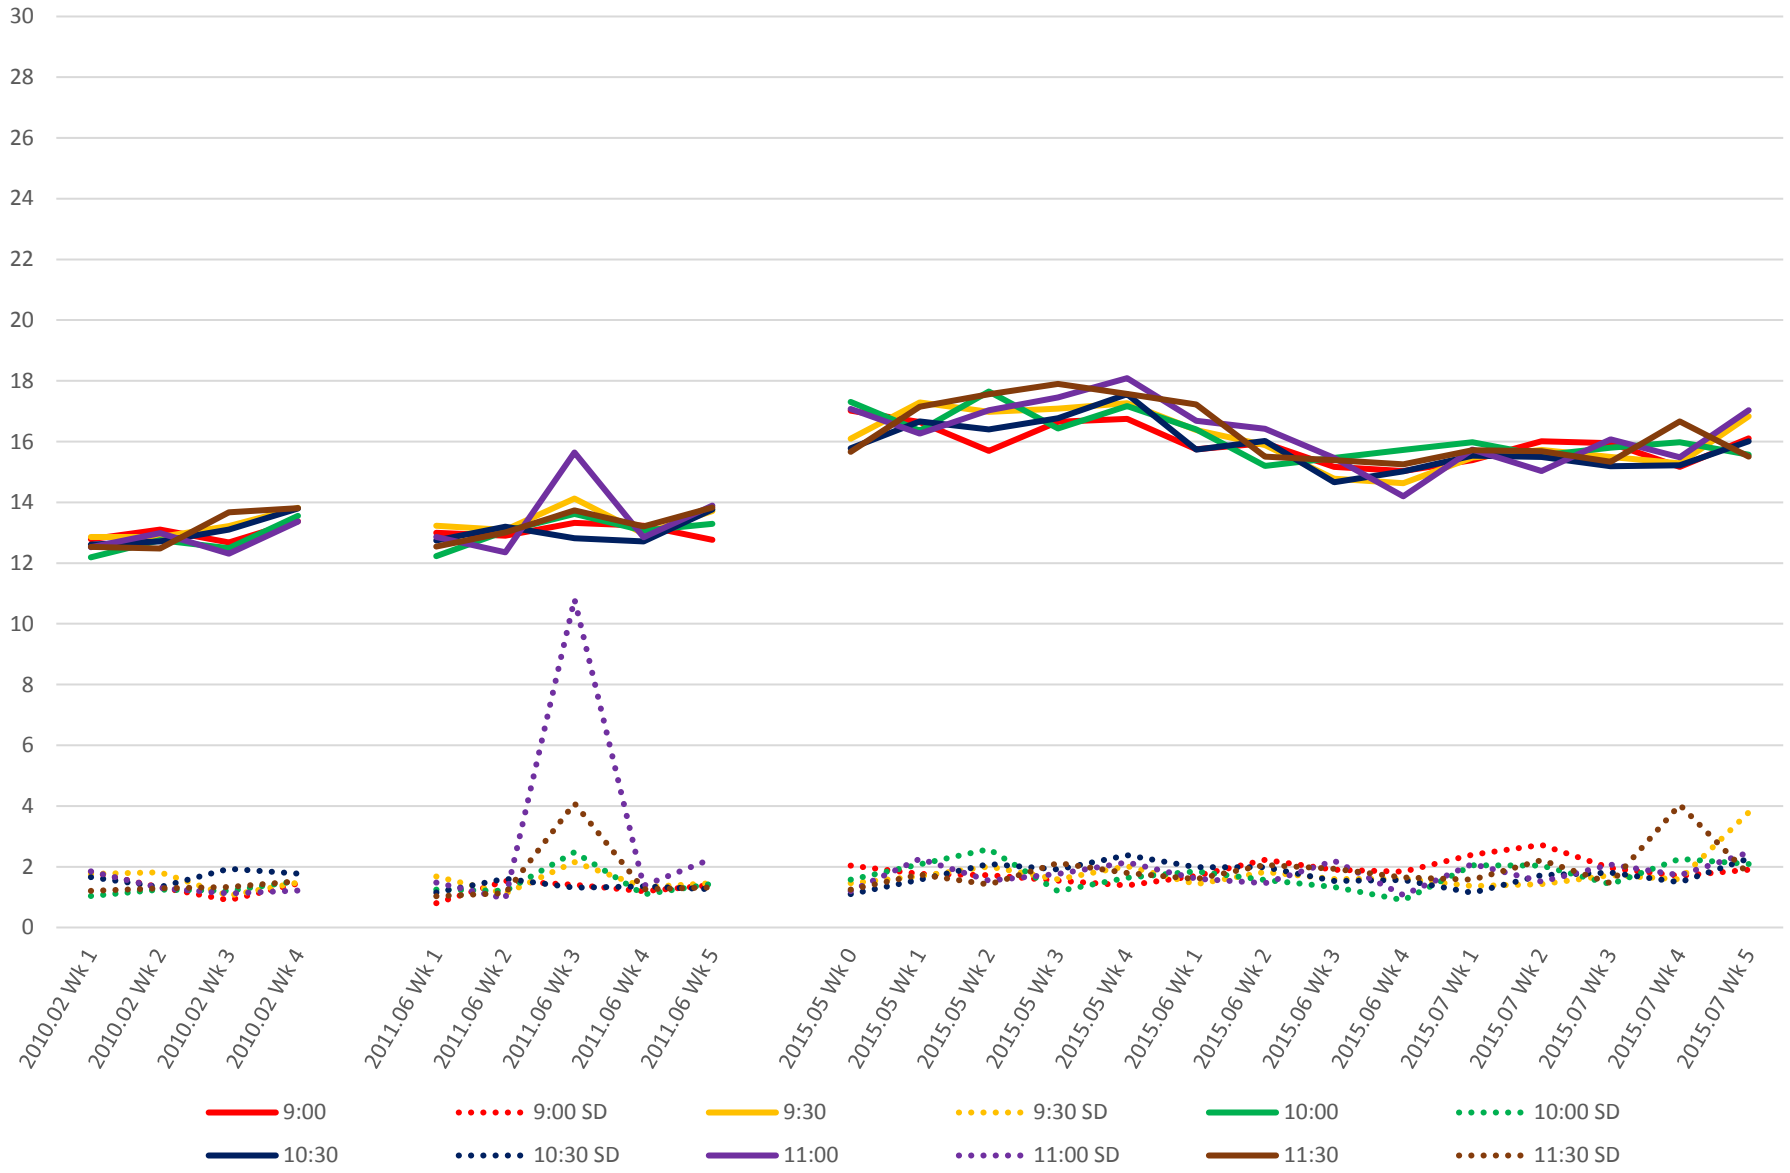

519 Harbourfront/Spadina Link Times From Bay To Exhibition Loop East Westbound Early Morning

519 Harbourfront/Spadina Link Times From Bay To Exhibition Loop East Westbound Late Morning

519 Harbourfront/Spadina Link Times From Bay To Exhibition Loop East Westbound Early Afternoon

519 Harbourfront/Spadina Link Times From Bay To Exhibition Loop East Westbound Late Afternoon