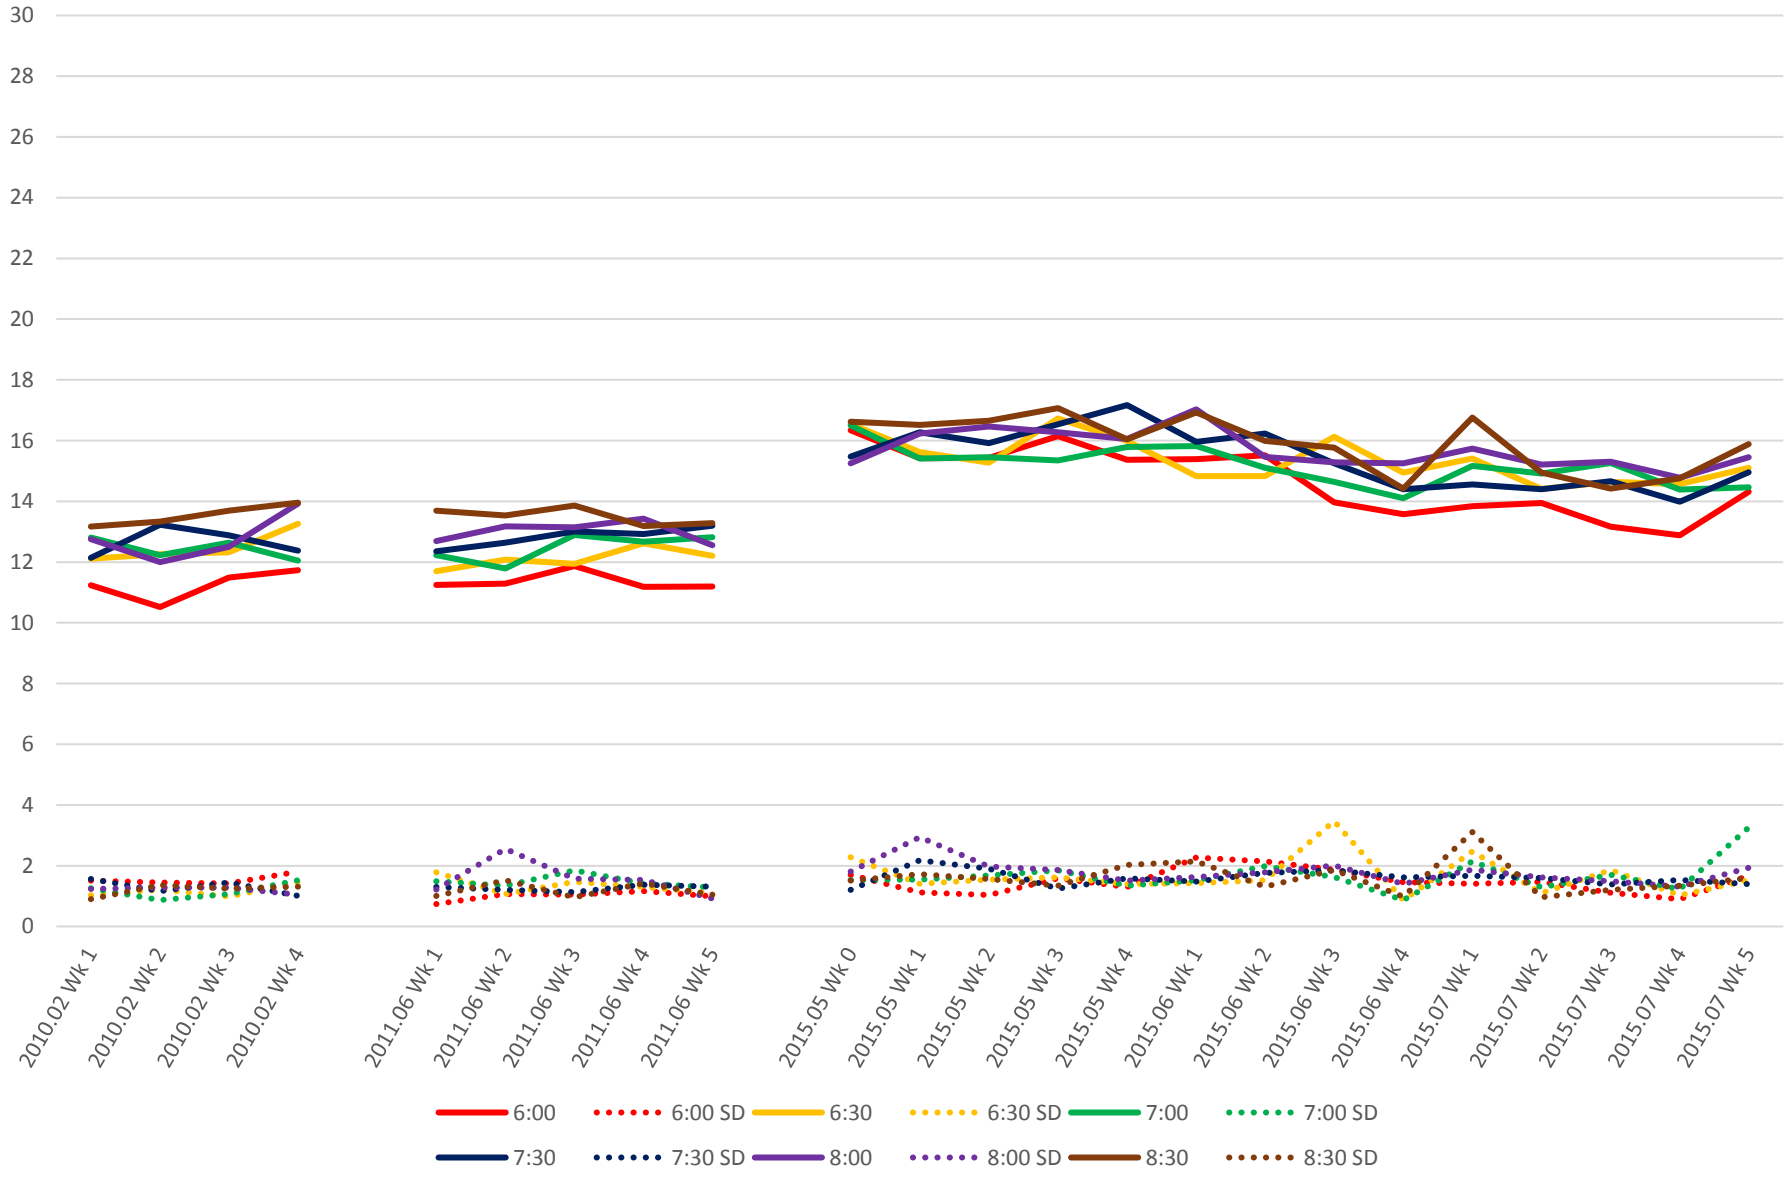

519 Harbourfront/Spadina Link Times From Bay To Exhibition Loop East Westbound Early Morning

519 Harbourfront/Spadina Link Times From Bay To Exhibition Loop East Westbound Late Morning

519 Harbourfront/Spadina Link Times From Bay To Exhibition Loop East Westbound Early Afternoon

519 Harbourfront/Spadina Link Times From Bay To Exhibition Loop East Westbound Late Afternoon