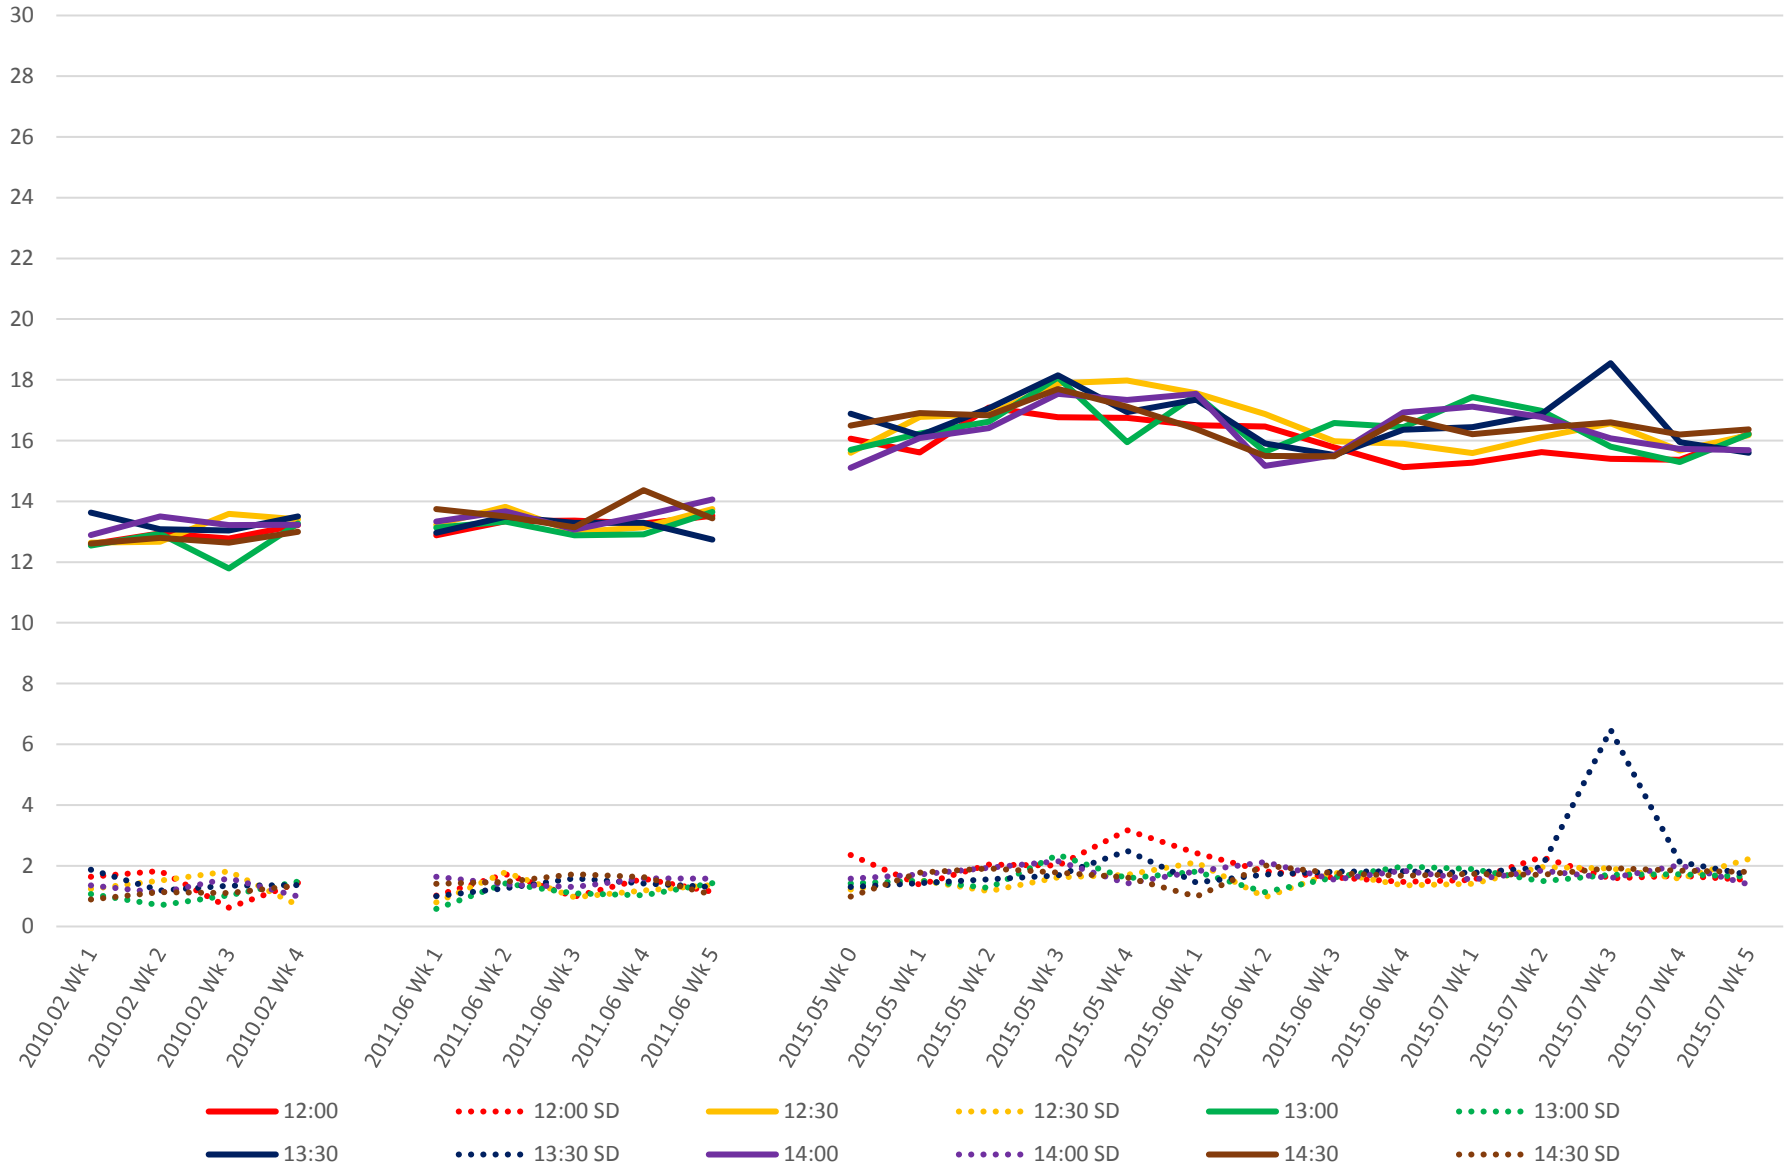

519 Harbourfront/Spadina Link Times From Bay To Exhibition Loop East Westbound Early Morning

519 Harbourfront/Spadina Link Times From Bay To Exhibition Loop East Westbound Late Morning

519 Harbourfront/Spadina Link Times From Bay To Exhibition Loop East Westbound Early Afternoon

519 Harbourfront/Spadina Link Times From Bay To Exhibition Loop East Westbound Late Afternoon