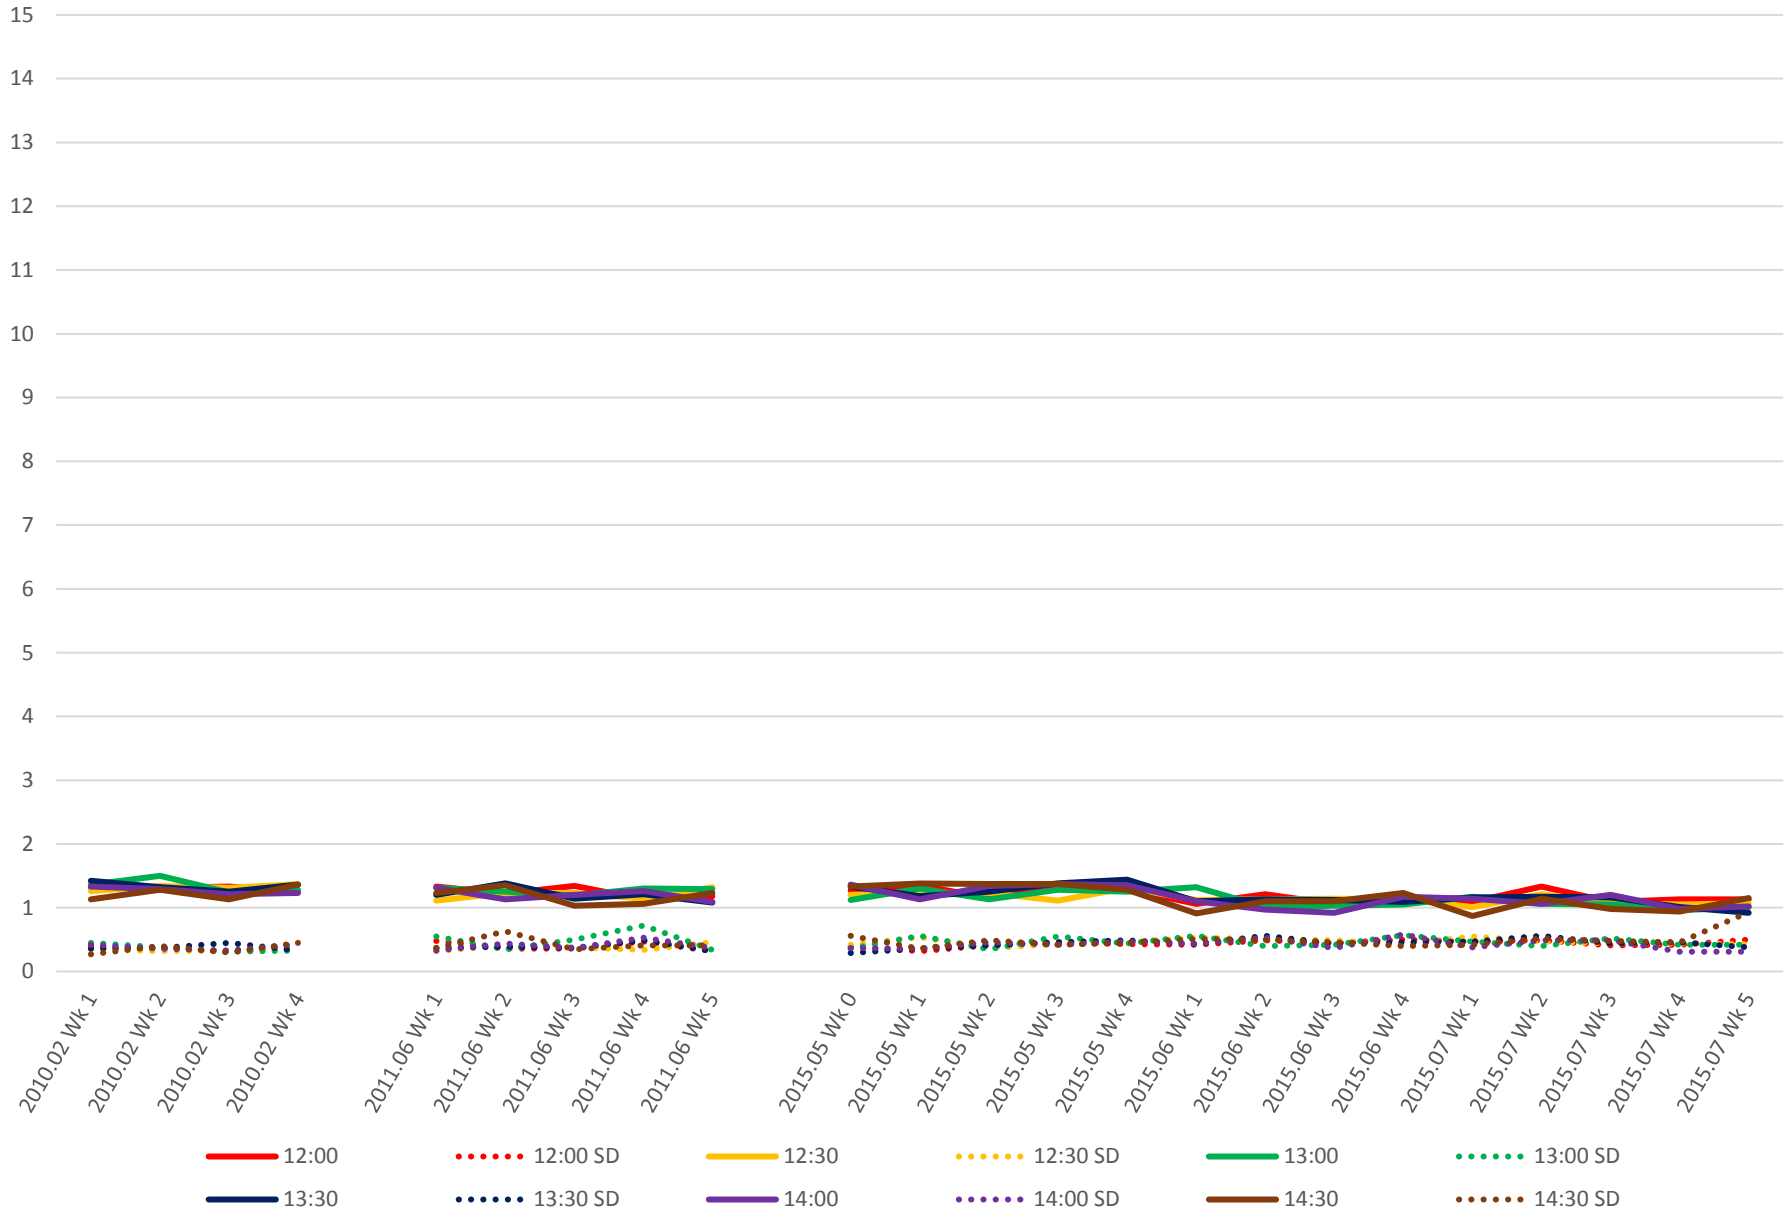

519 Harbourfront/Spadina Link Times From Bay To York Westbound Early Morning

519 Harbourfront/Spadina Link Times From Bay To York Westbound Late Morning

519 Harbourfront/Spadina Link Times From Bay To York Westbound Early Afternoon

519 Harbourfront/Spadina Link Times From Bay To York Westbound Late Afternoon

519 Harbourfront/Spadina Link Times From Bay To York Westbound Late Evening