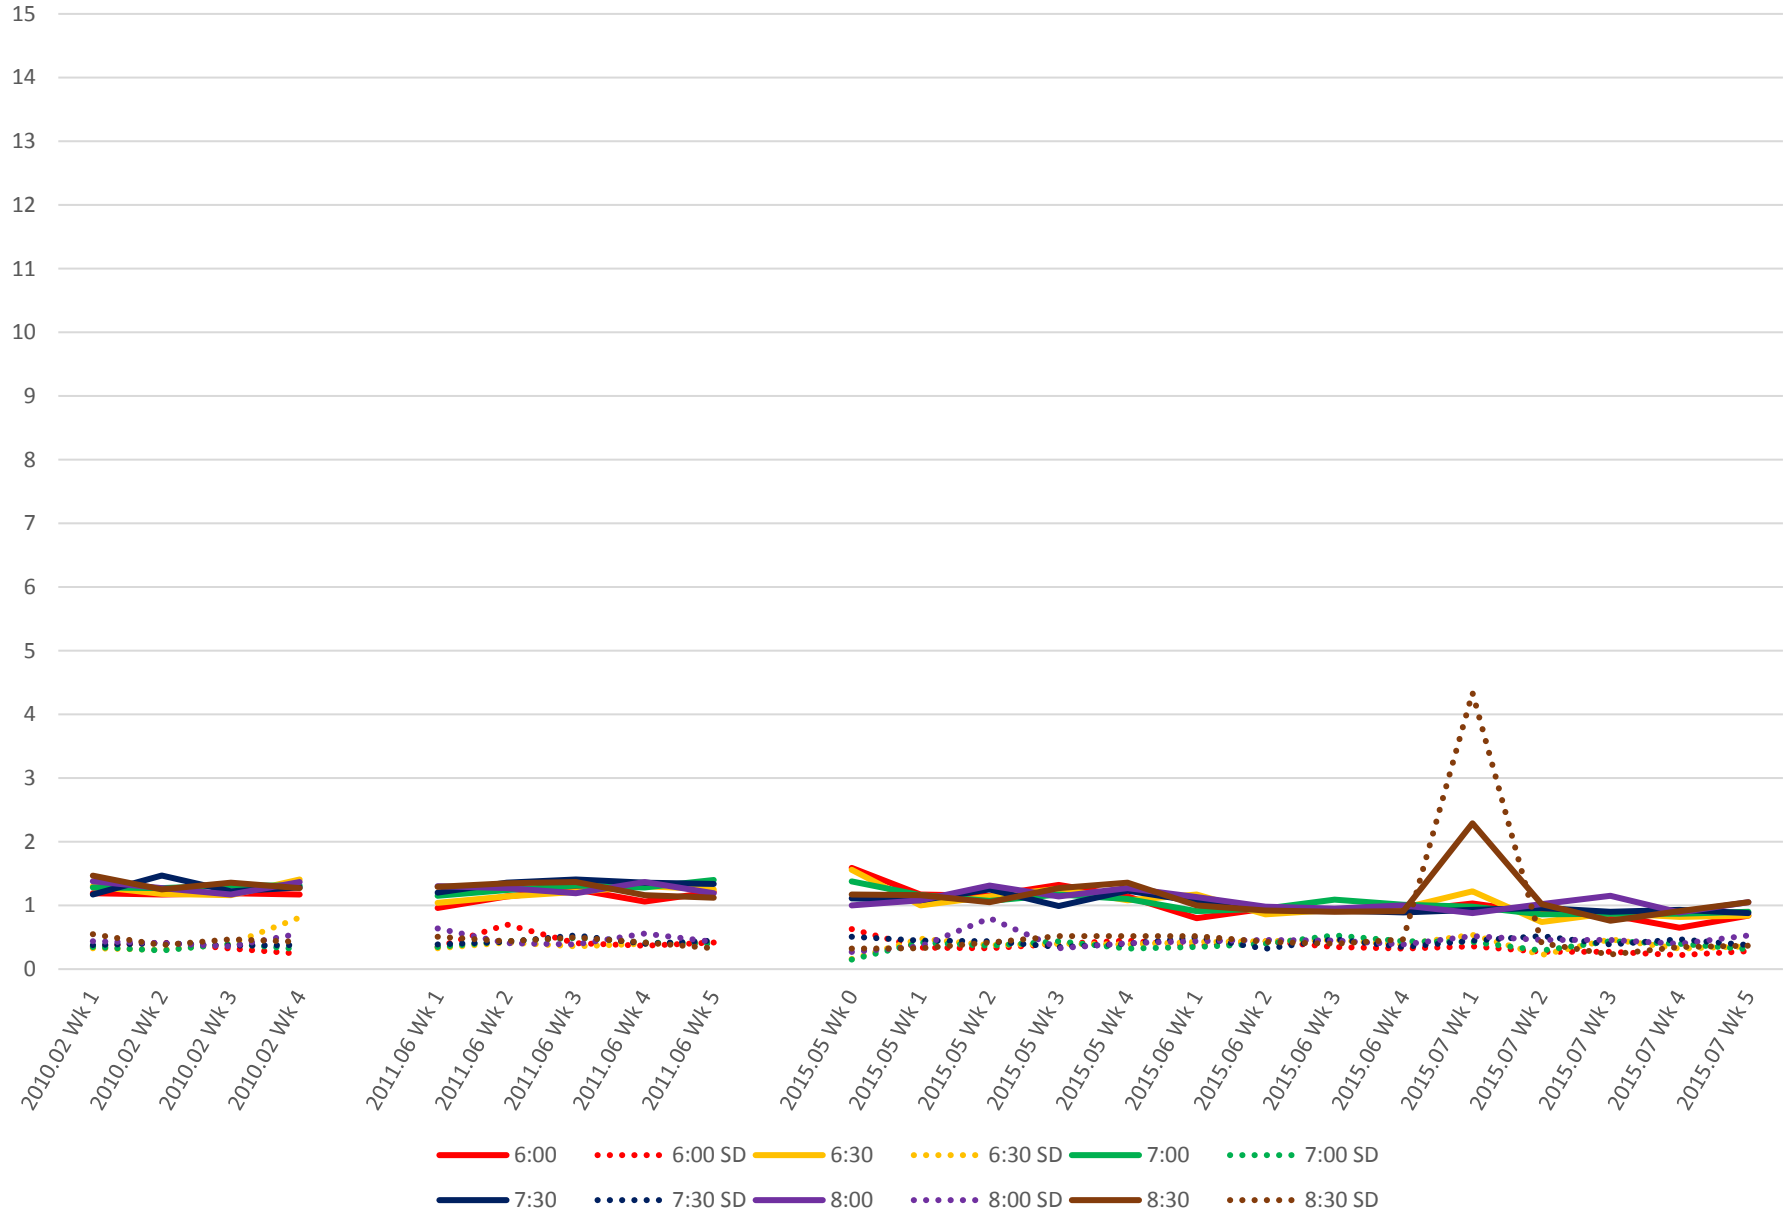

519 Harbourfront/Spadina Link Times From Bay To York Westbound Early Morning

519 Harbourfront/Spadina Link Times From Bay To York Westbound Late Morning

519 Harbourfront/Spadina Link Times From Bay To York Westbound Early Afternoon

519 Harbourfront/Spadina Link Times From Bay To York Westbound Late Afternoon

519 Harbourfront/Spadina Link Times From Bay To York Westbound Late Evening