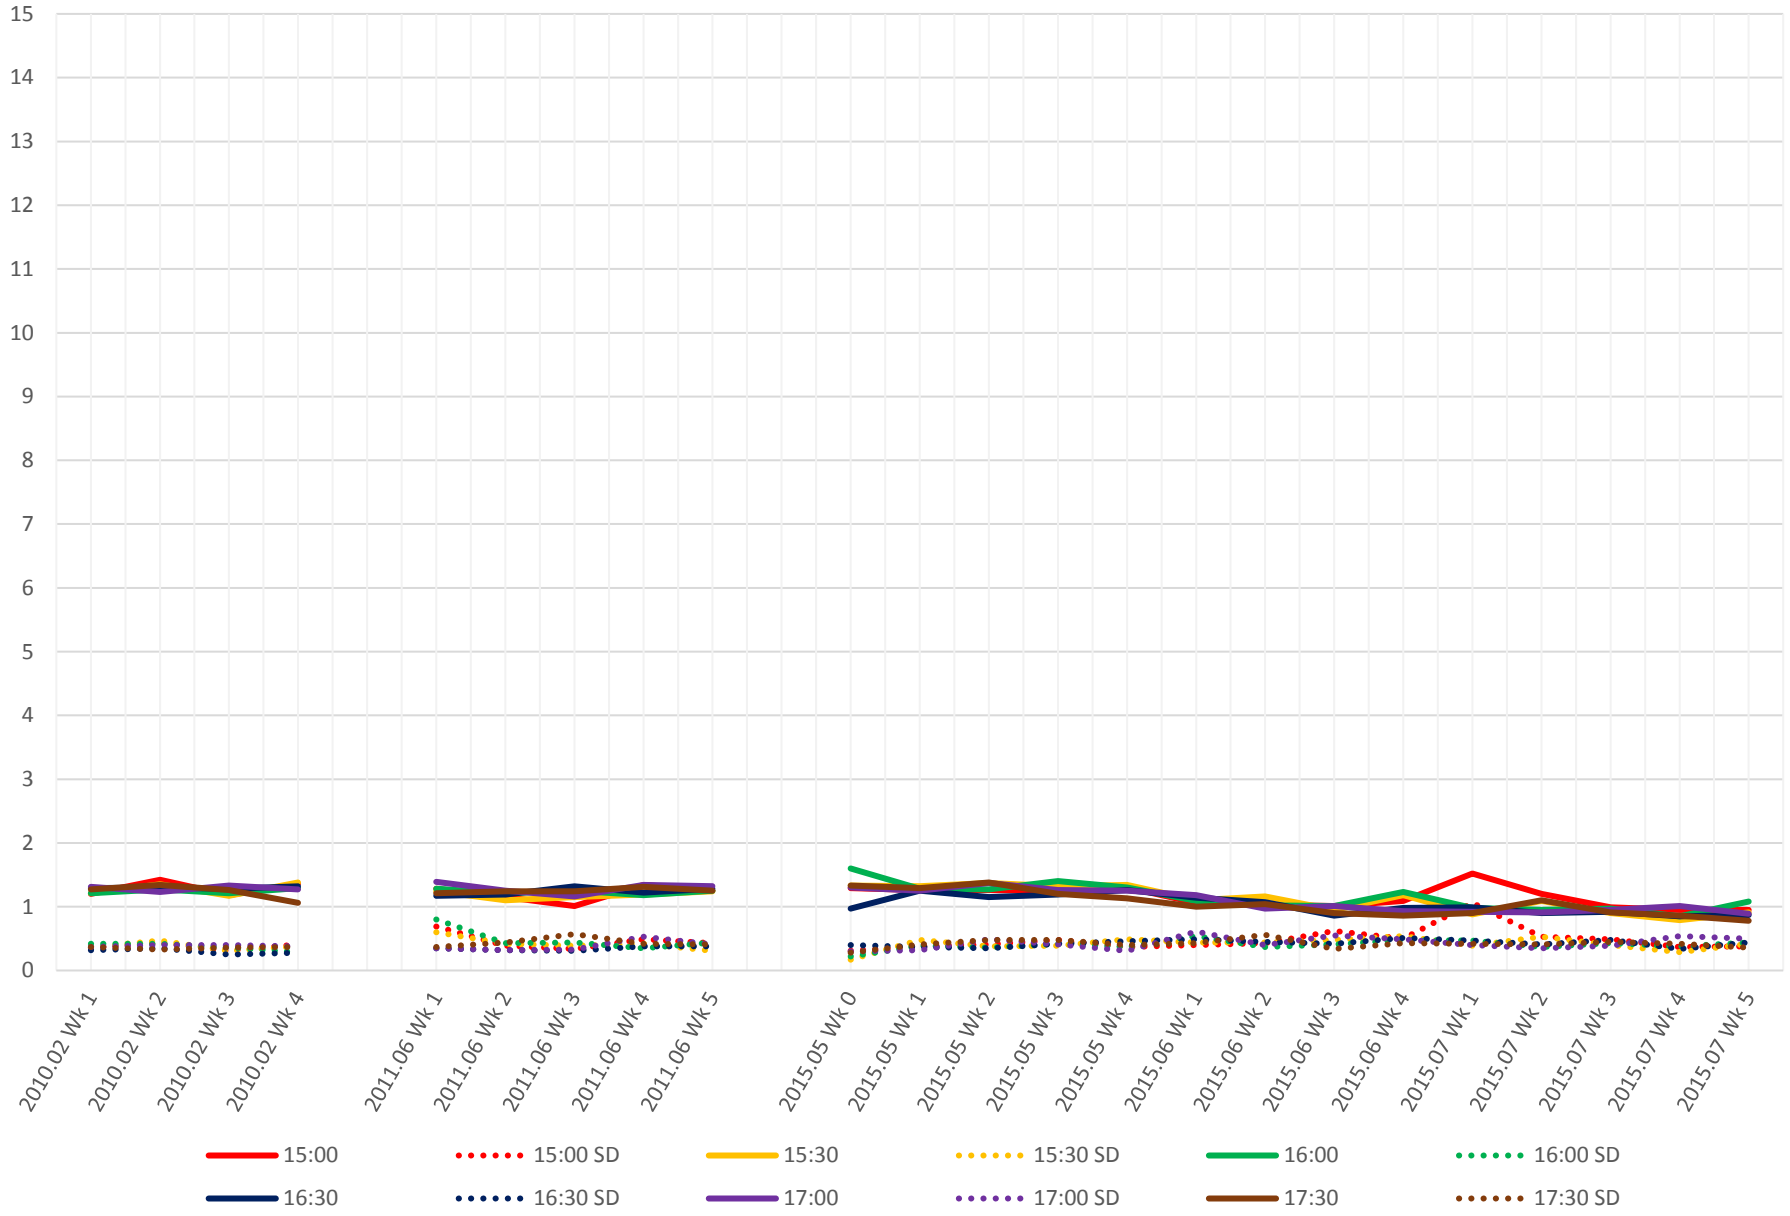

519 Harbourfront/Spadina Link Times From Bay To York Westbound Early Morning

519 Harbourfront/Spadina Link Times From Bay To York Westbound Late Morning

519 Harbourfront/Spadina Link Times From Bay To York Westbound Early Afternoon

519 Harbourfront/Spadina Link Times From Bay To York Westbound Late Afternoon

519 Harbourfront/Spadina Link Times From Bay To York Westbound Late Evening