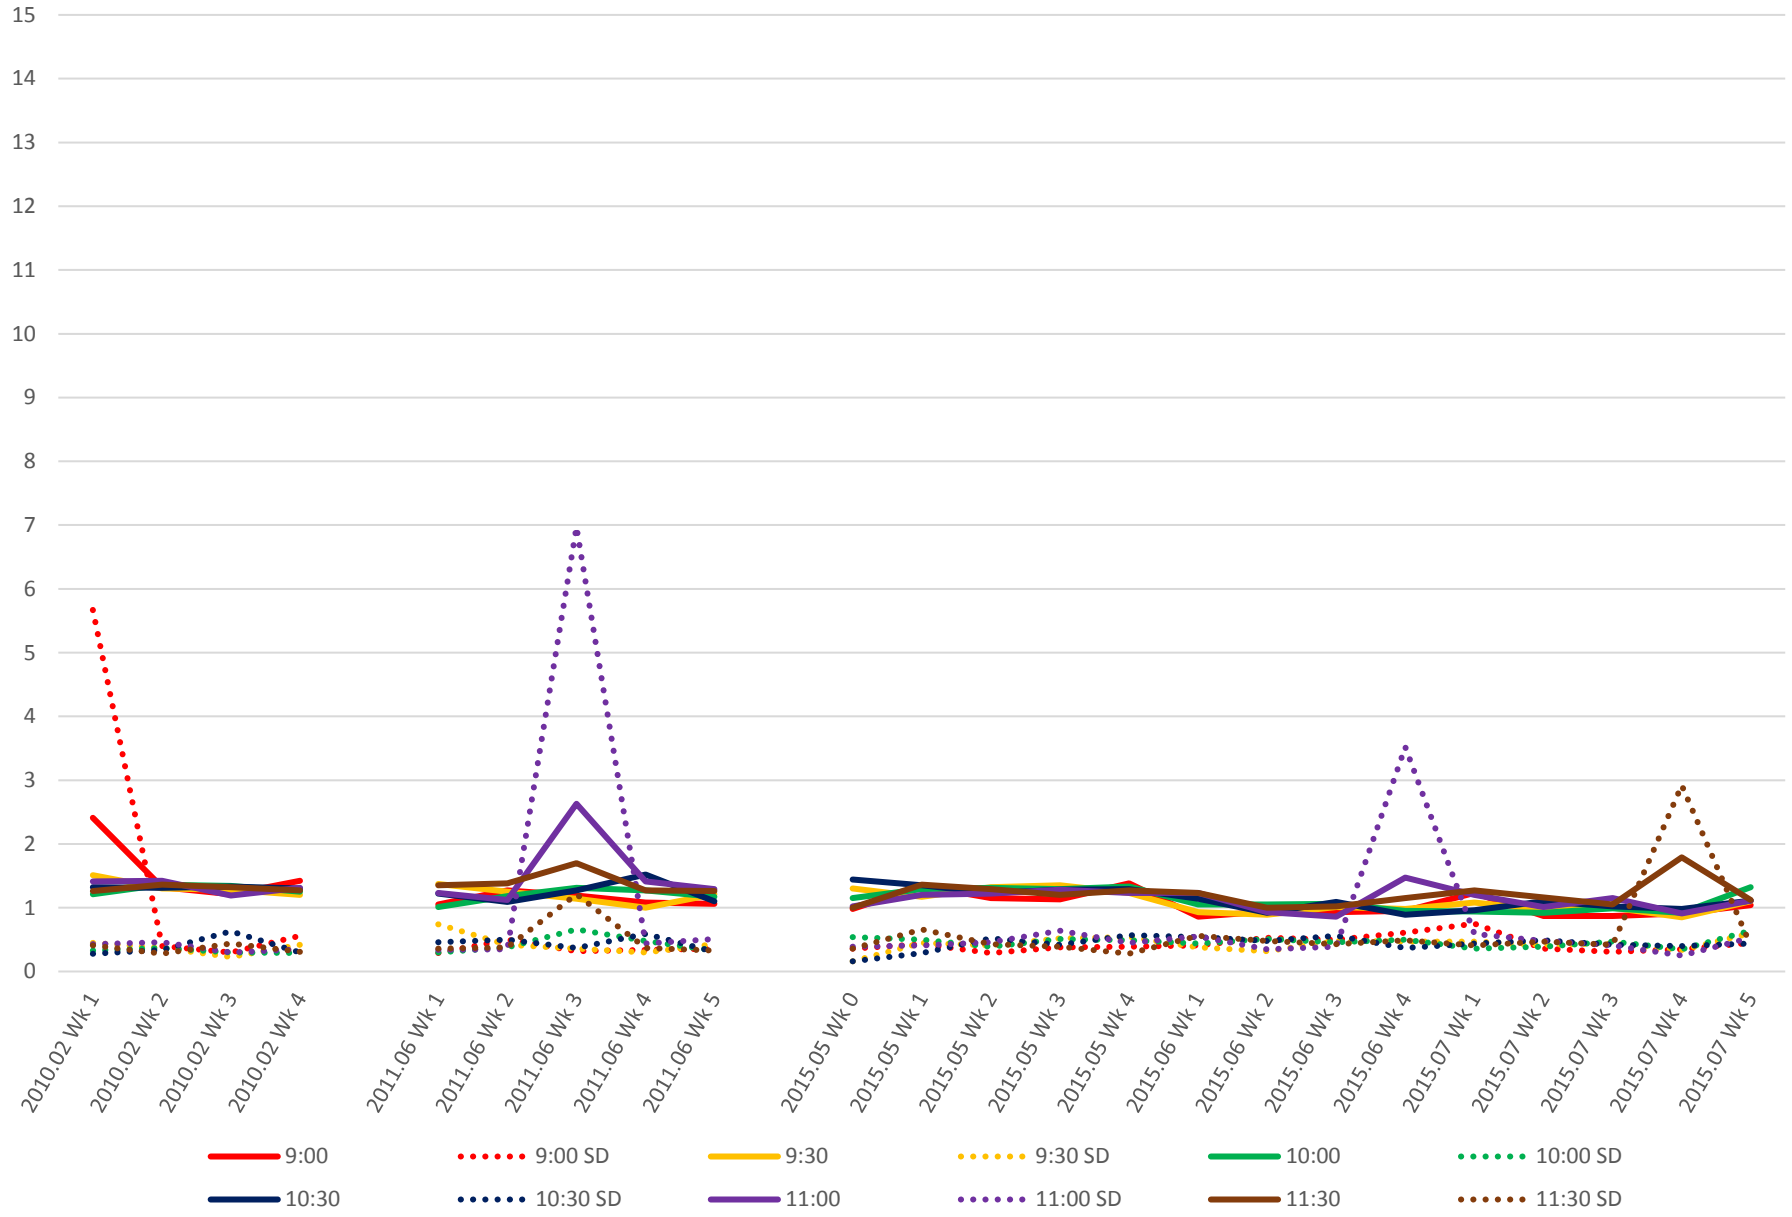

519 Harbourfront/Spadina Link Times From Bay To York Westbound Early Morning

519 Harbourfront/Spadina Link Times From Bay To York Westbound Late Morning

519 Harbourfront/Spadina Link Times From Bay To York Westbound Early Afternoon

519 Harbourfront/Spadina Link Times From Bay To York Westbound Late Afternoon

519 Harbourfront/Spadina Link Times From Bay To York Westbound Late Evening