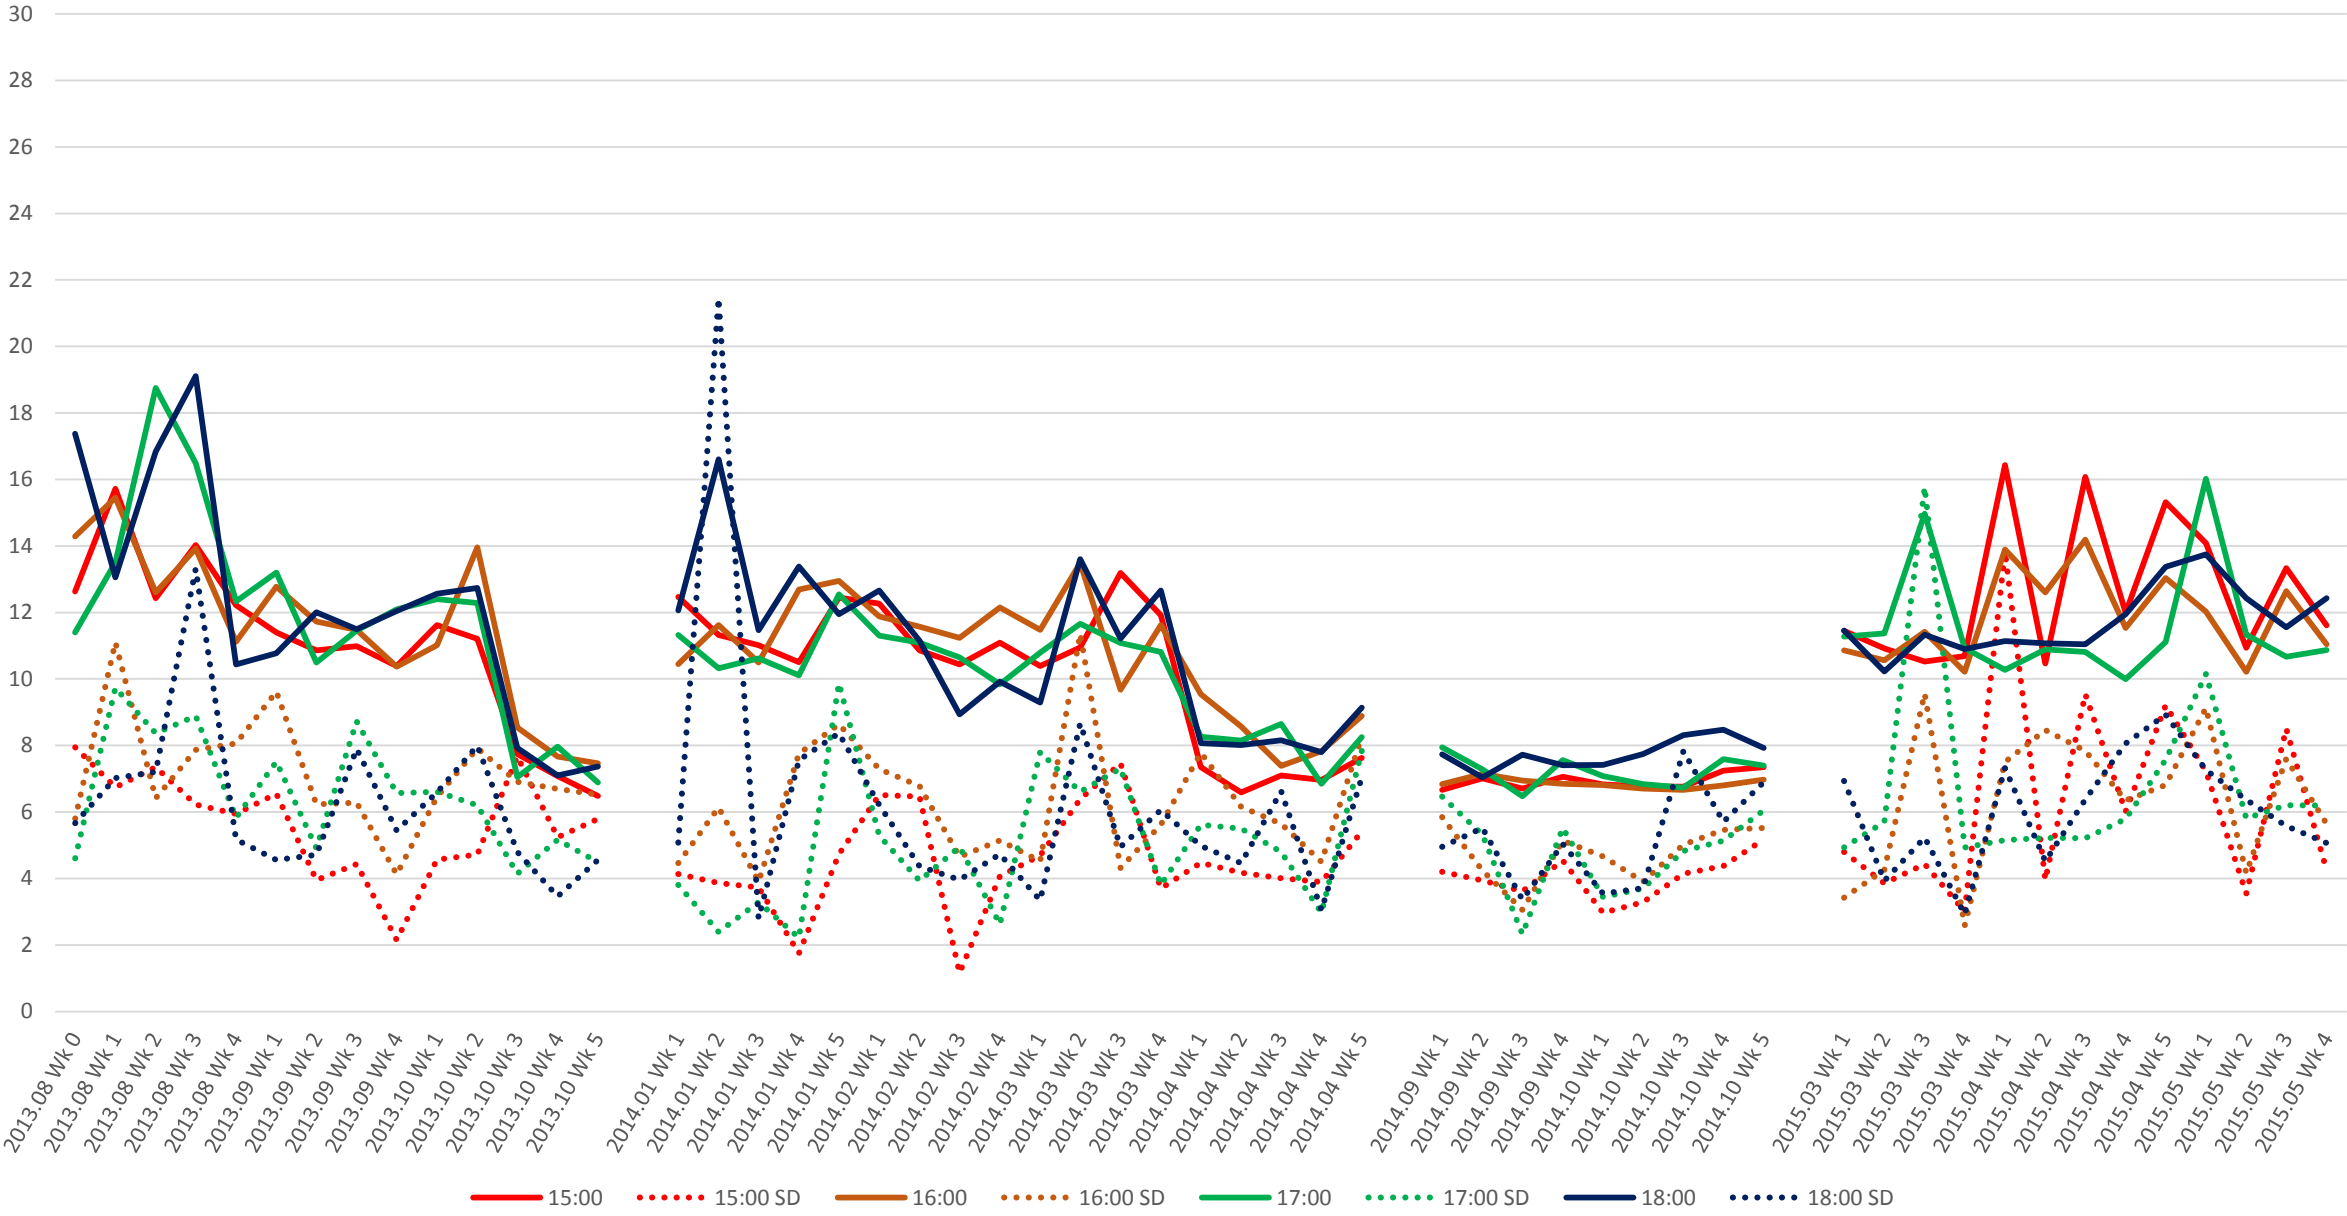

501 Queen Headways at Long Branch Loop Eastbound Morning

501 Queen Headways at Long Branch Loop Eastbound Midday

501 Queen Headways at Long Branch Loop Eastbound Afternoon

501 Queen Headways at Long Branch Loop Eastbound Evening