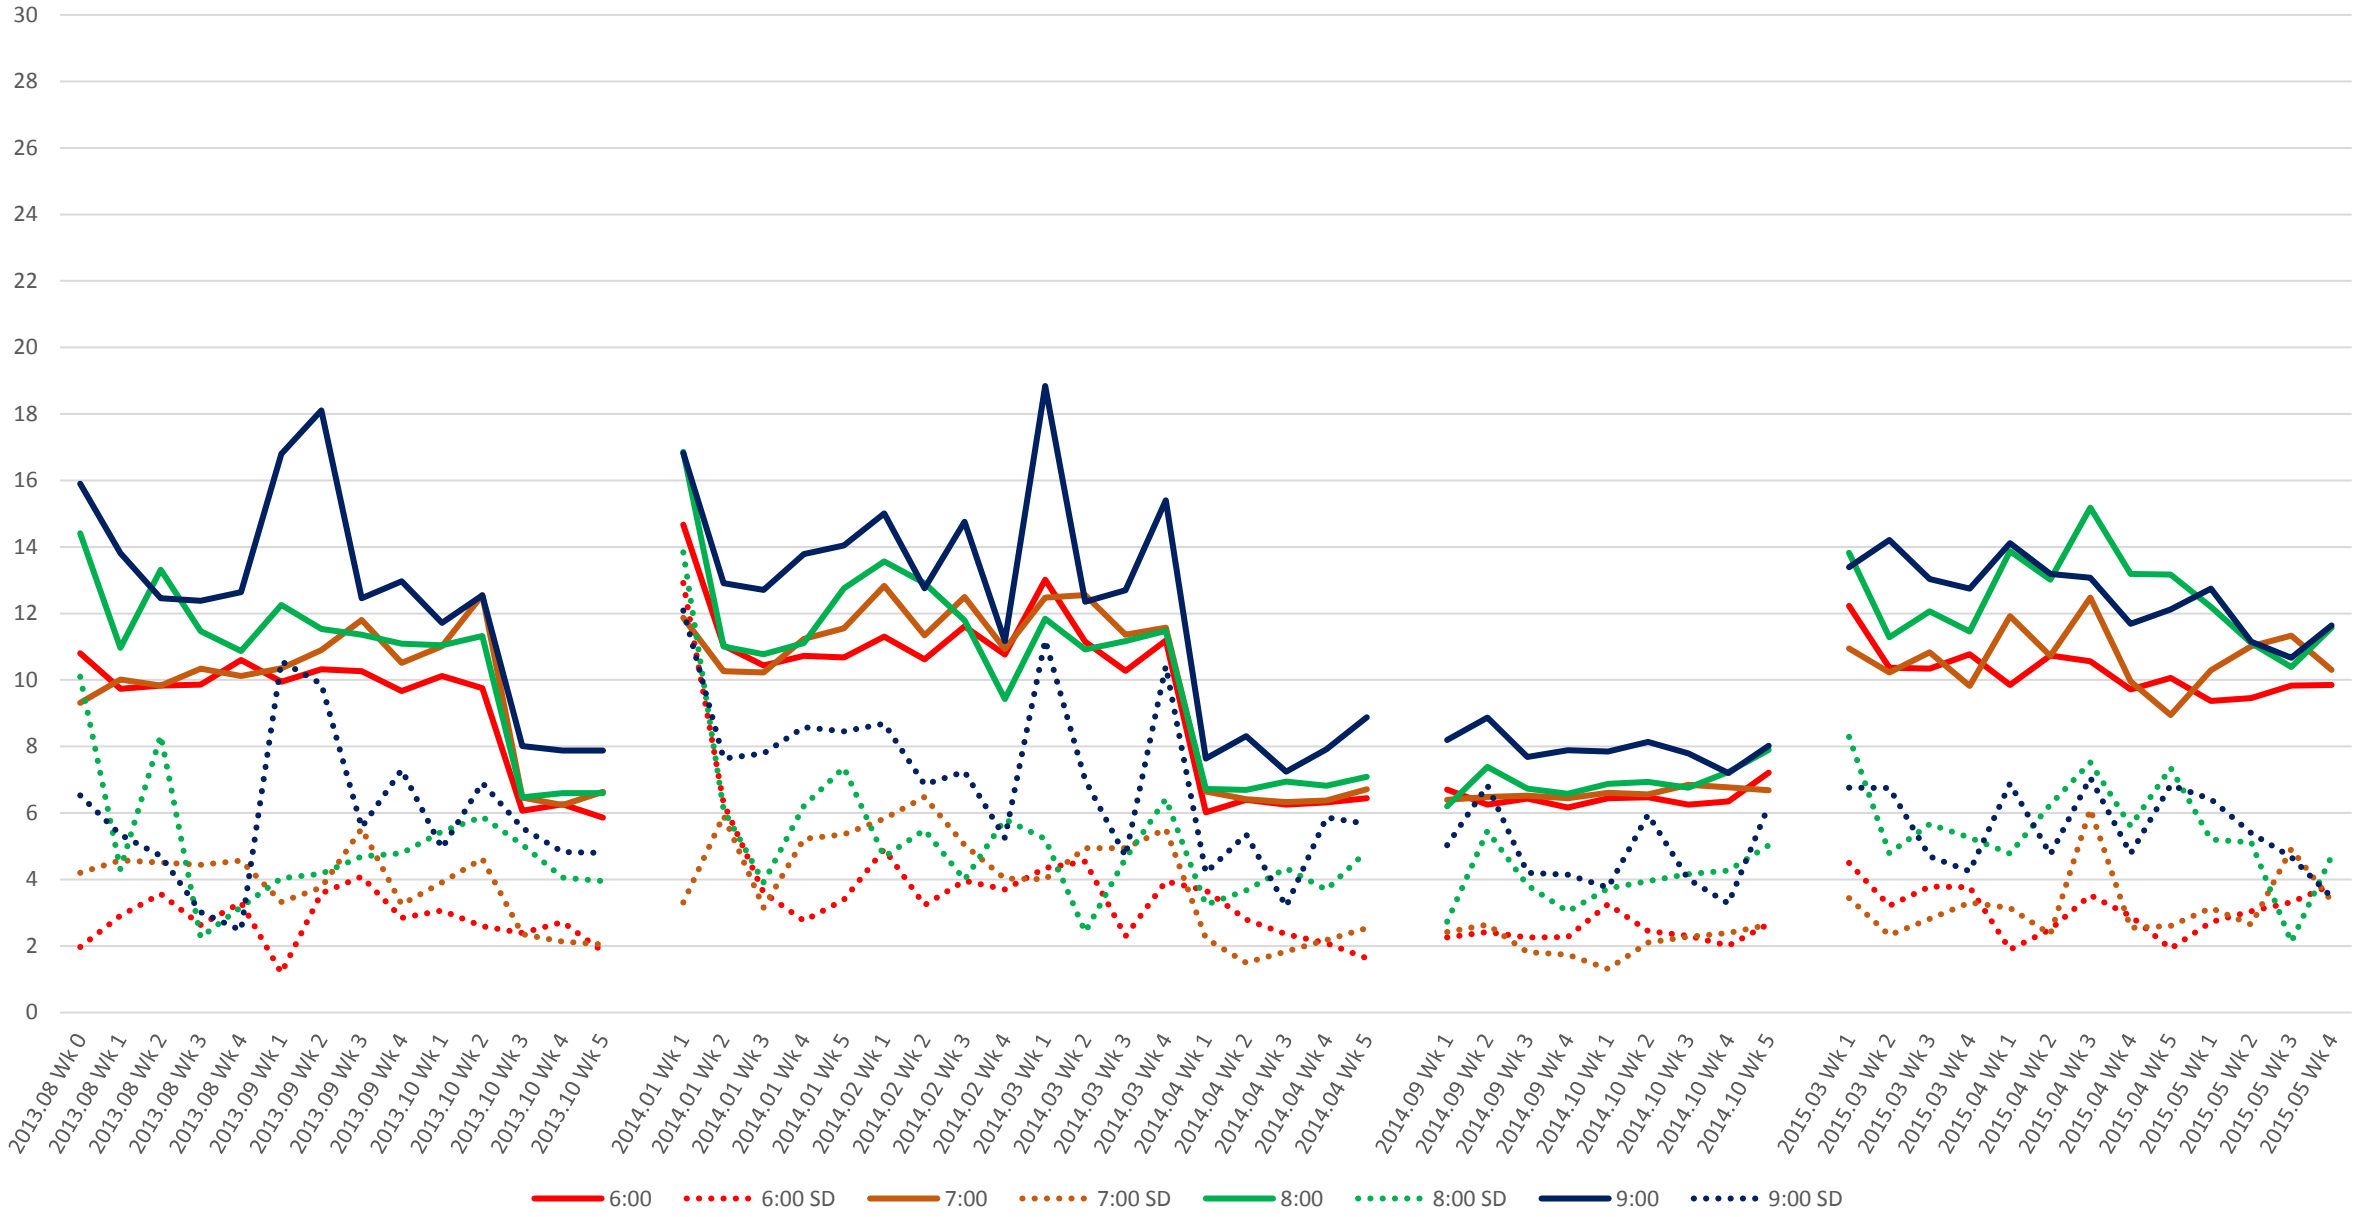

501 Queen Headways at Long Branch Loop Eastbound Morning

501 Queen Headways at Long Branch Loop Eastbound Midday

501 Queen Headways at Long Branch Loop Eastbound Afternoon

501 Queen Headways at Long Branch Loop Eastbound Evening