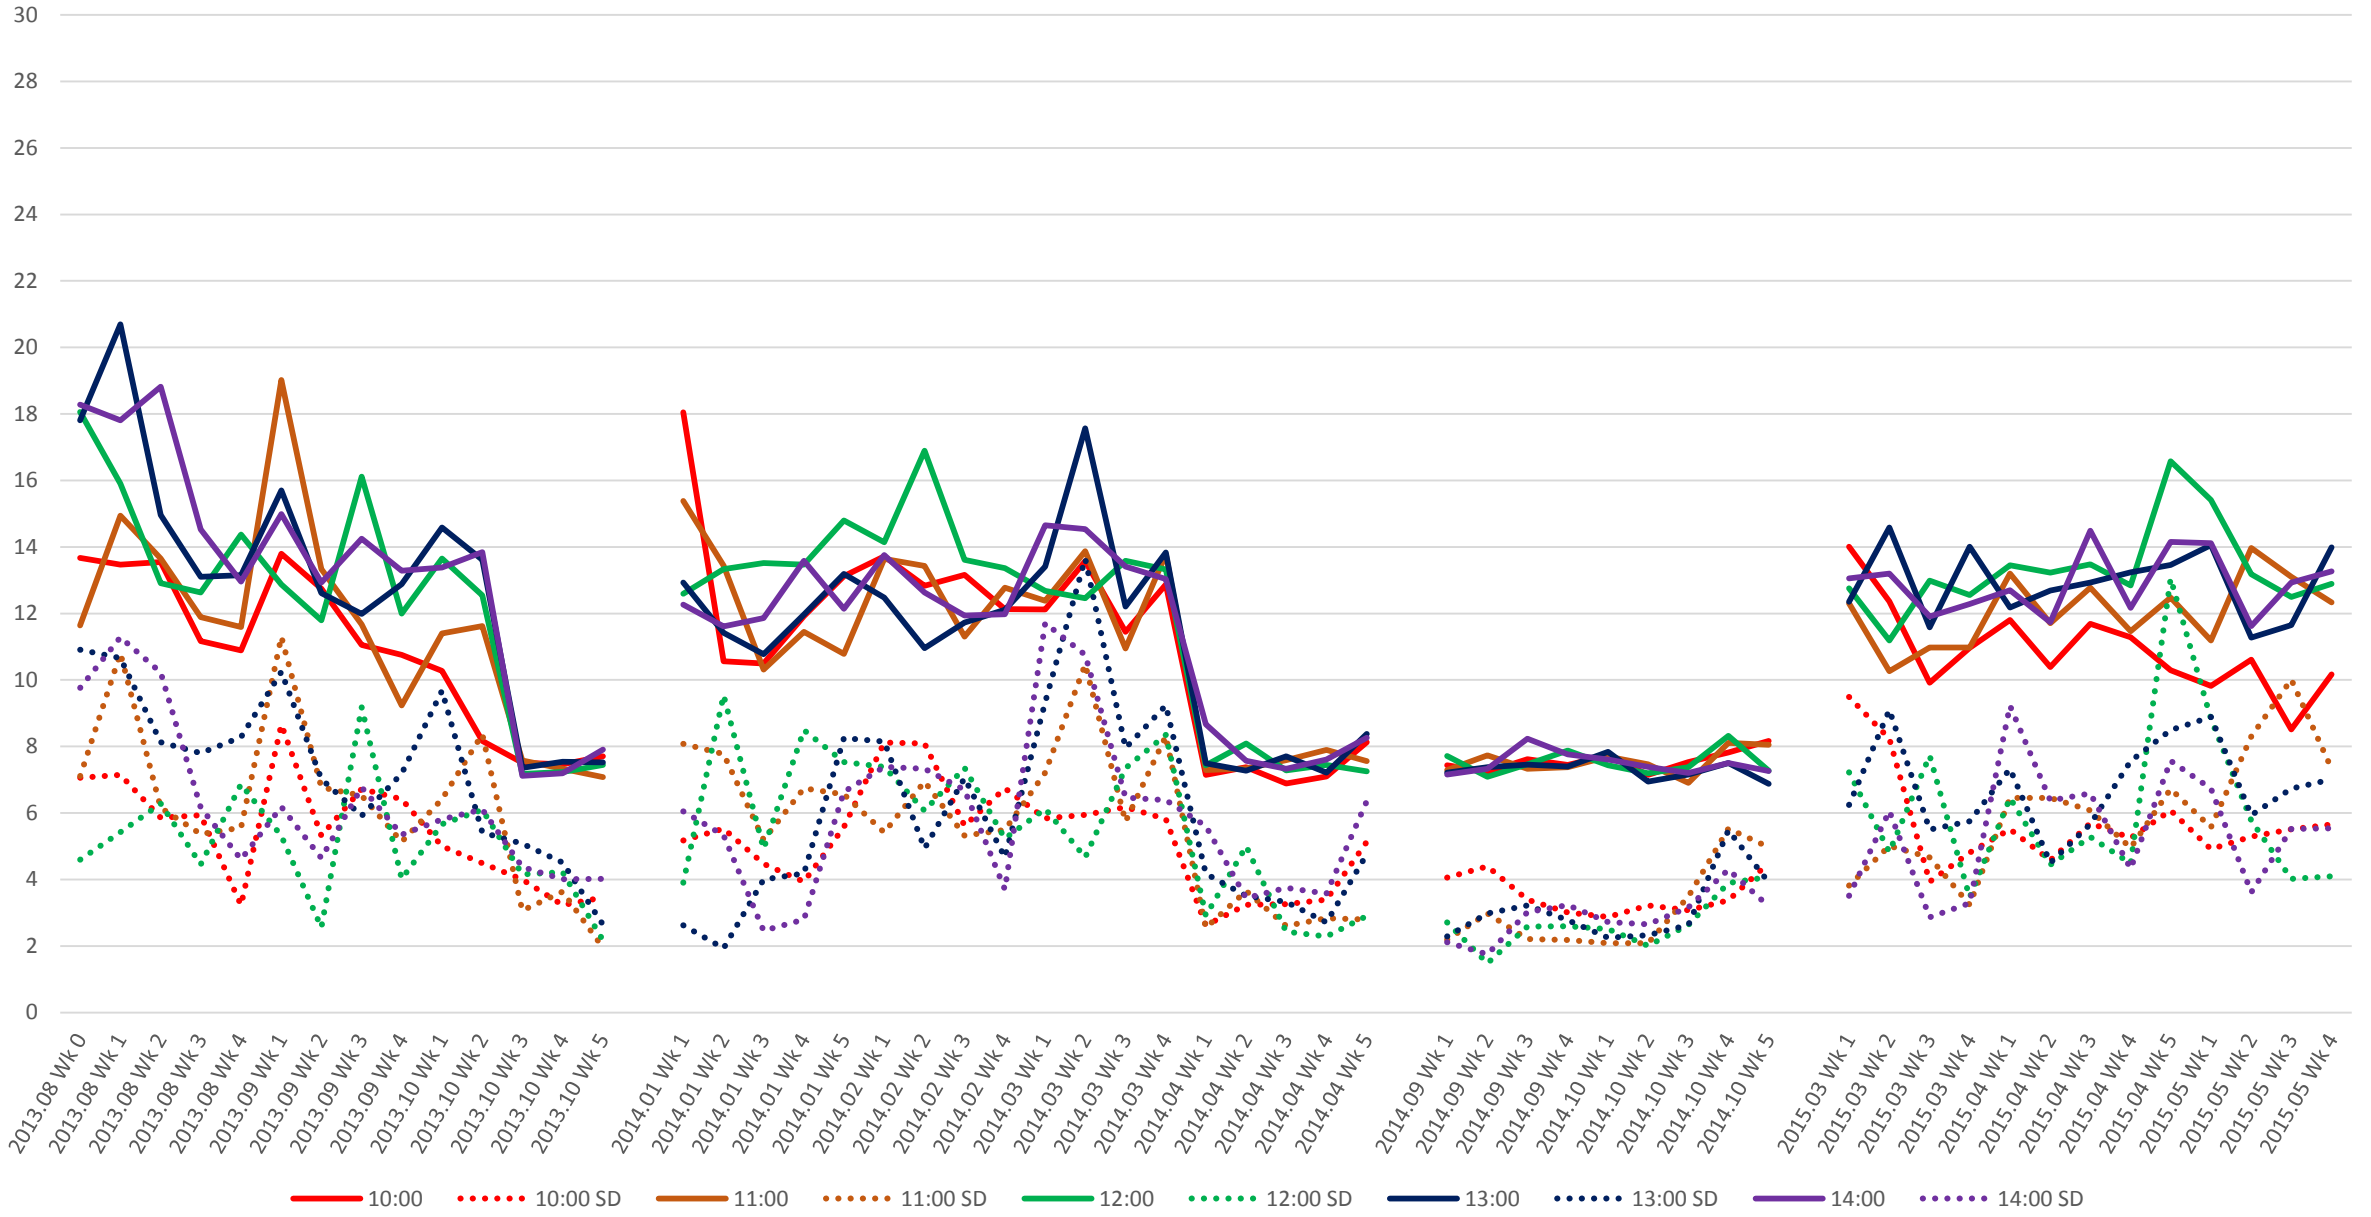

501 Queen Headways at Long Branch Loop Eastbound Morning

501 Queen Headways at Long Branch Loop Eastbound Midday

501 Queen Headways at Long Branch Loop Eastbound Afternoon

501 Queen Headways at Long Branch Loop Eastbound Evening