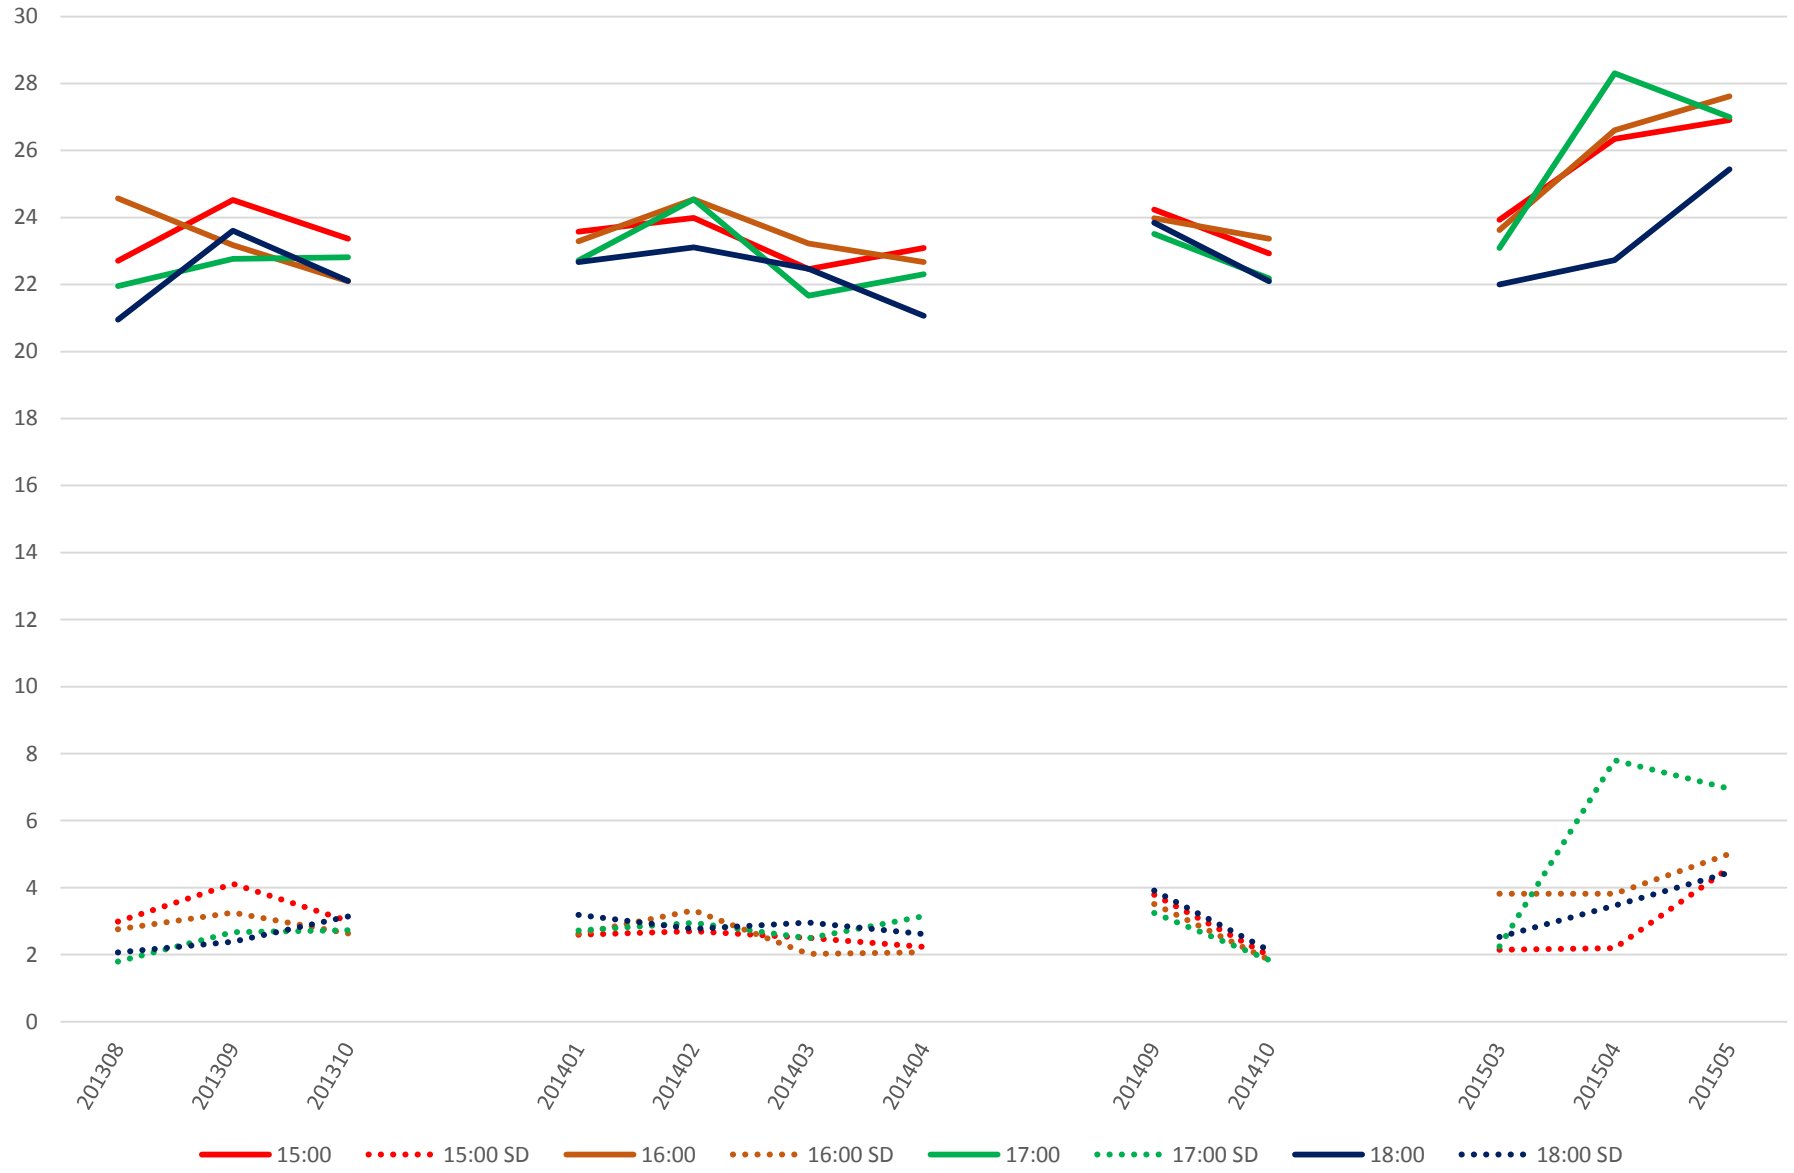

## 501 Queen Link Times From Long Branch Loop To Lakeshore Humber Eastbound Saturday Morning

## 501 Queen Link Times From Long Branch Loop To Lakeshore Humber Eastbound Saturday Midday

## 501 Queen Link Times From Long Branch Loop To Lakeshore Humber Eastbound Saturday Afternoon

## 501 Queen Link Times From Long Branch Loop To Lakeshore Humber Eastbound Saturday Evening