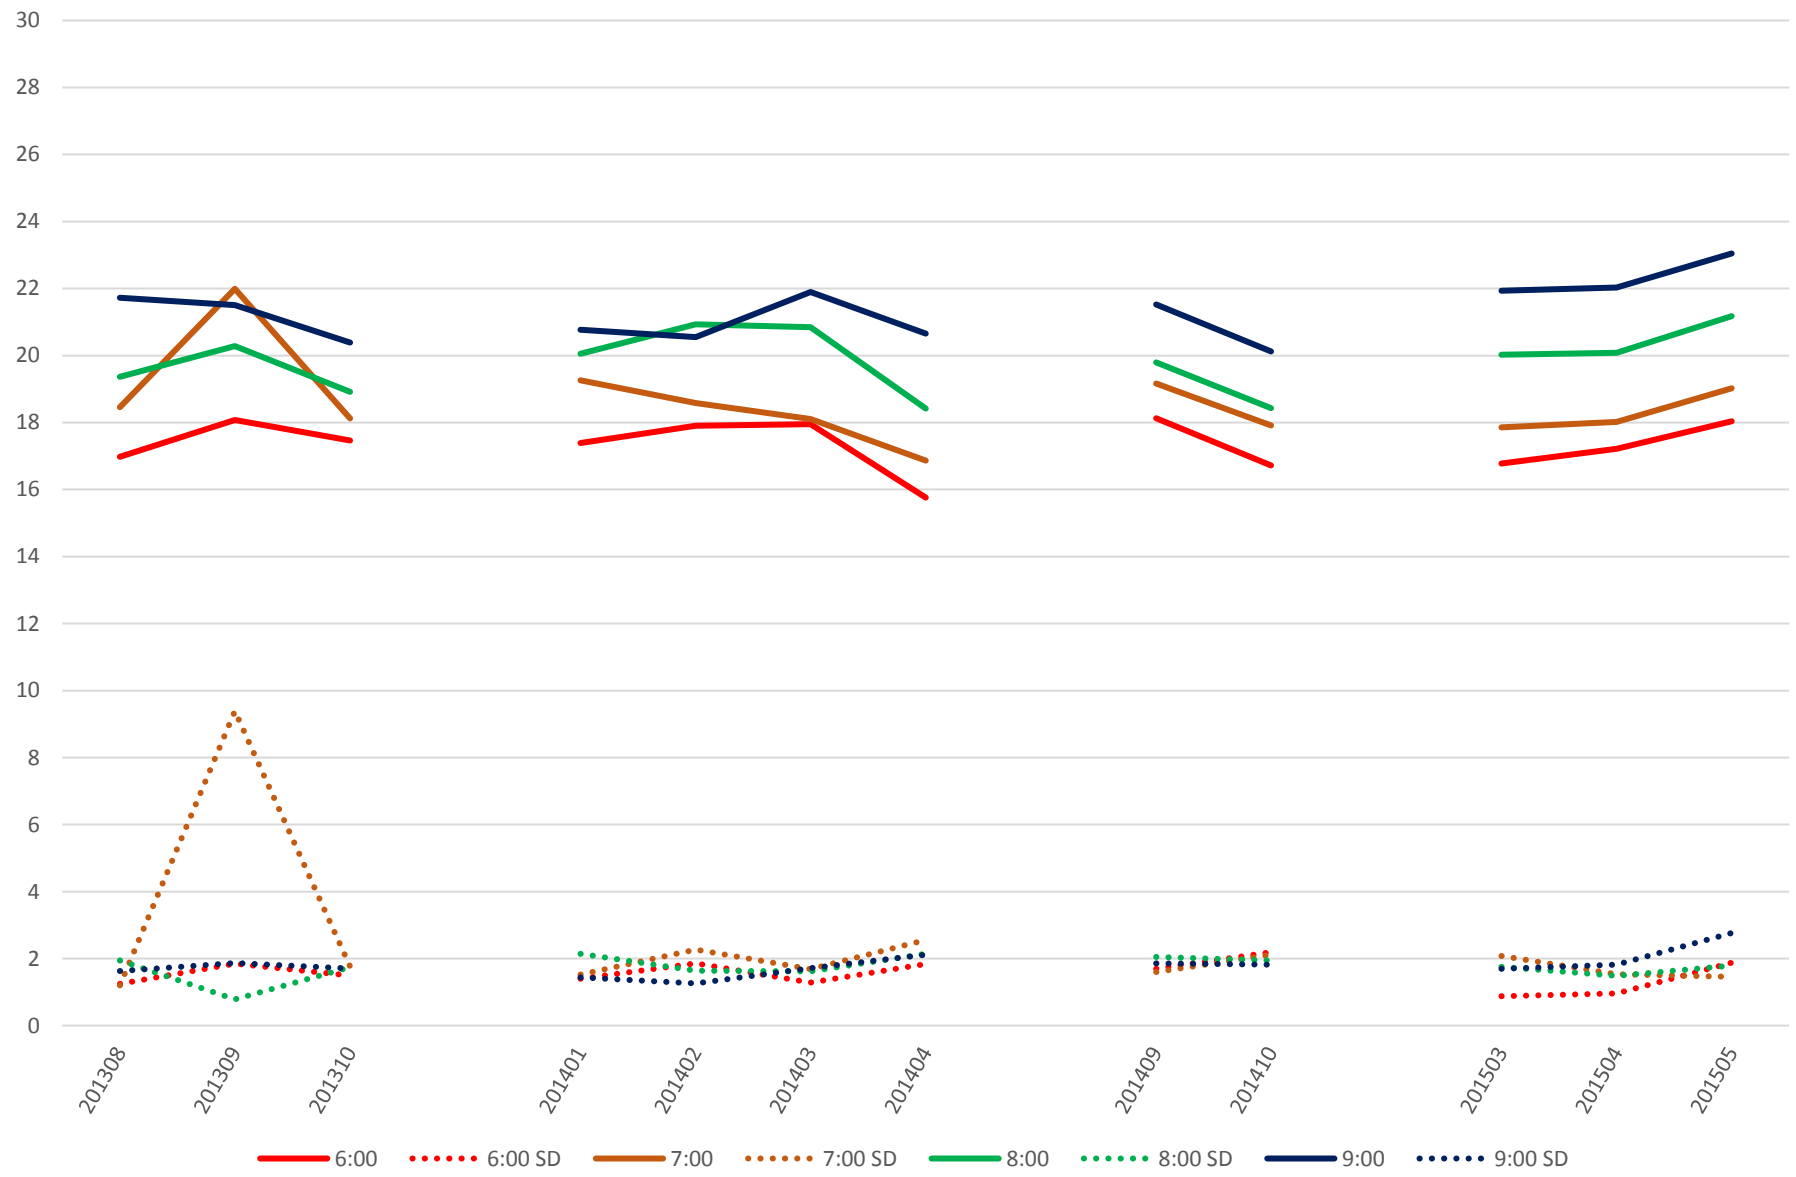

## 501 Queen Link Times From Long Branch Loop To Lakeshore Humber Eastbound Saturday Morning

## 501 Queen Link Times From Long Branch Loop To Lakeshore Humber Eastbound Saturday Midday

## 501 Queen Link Times From Long Branch Loop To Lakeshore Humber Eastbound Saturday Afternoon

## 501 Queen Link Times From Long Branch Loop To Lakeshore Humber Eastbound Saturday Evening