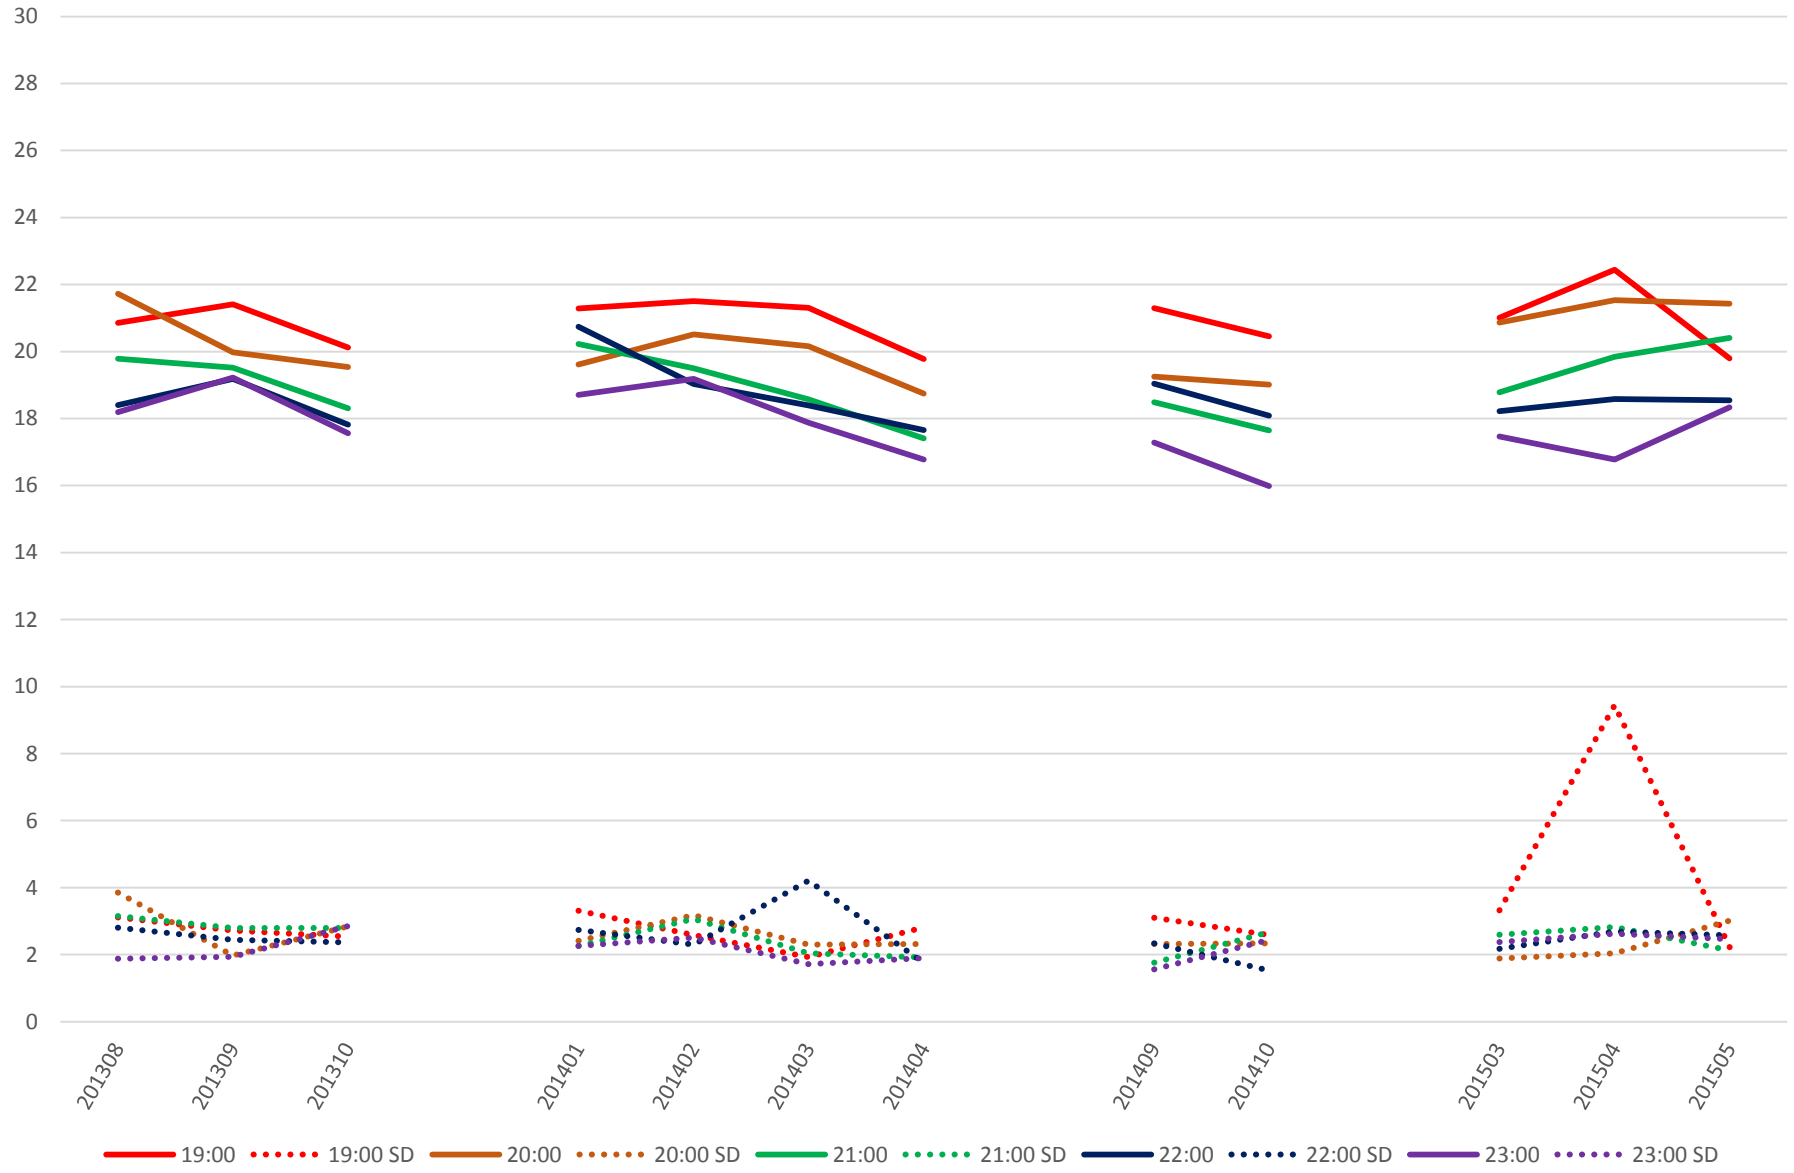

## 501 Queen Link Times From Long Branch Loop To Lakeshore Humber Eastbound Saturday Morning

## 501 Queen Link Times From Long Branch Loop To Lakeshore Humber Eastbound Saturday Midday

## 501 Queen Link Times From Long Branch Loop To Lakeshore Humber Eastbound Saturday Afternoon

## 501 Queen Link Times From Long Branch Loop To Lakeshore Humber Eastbound Saturday Evening