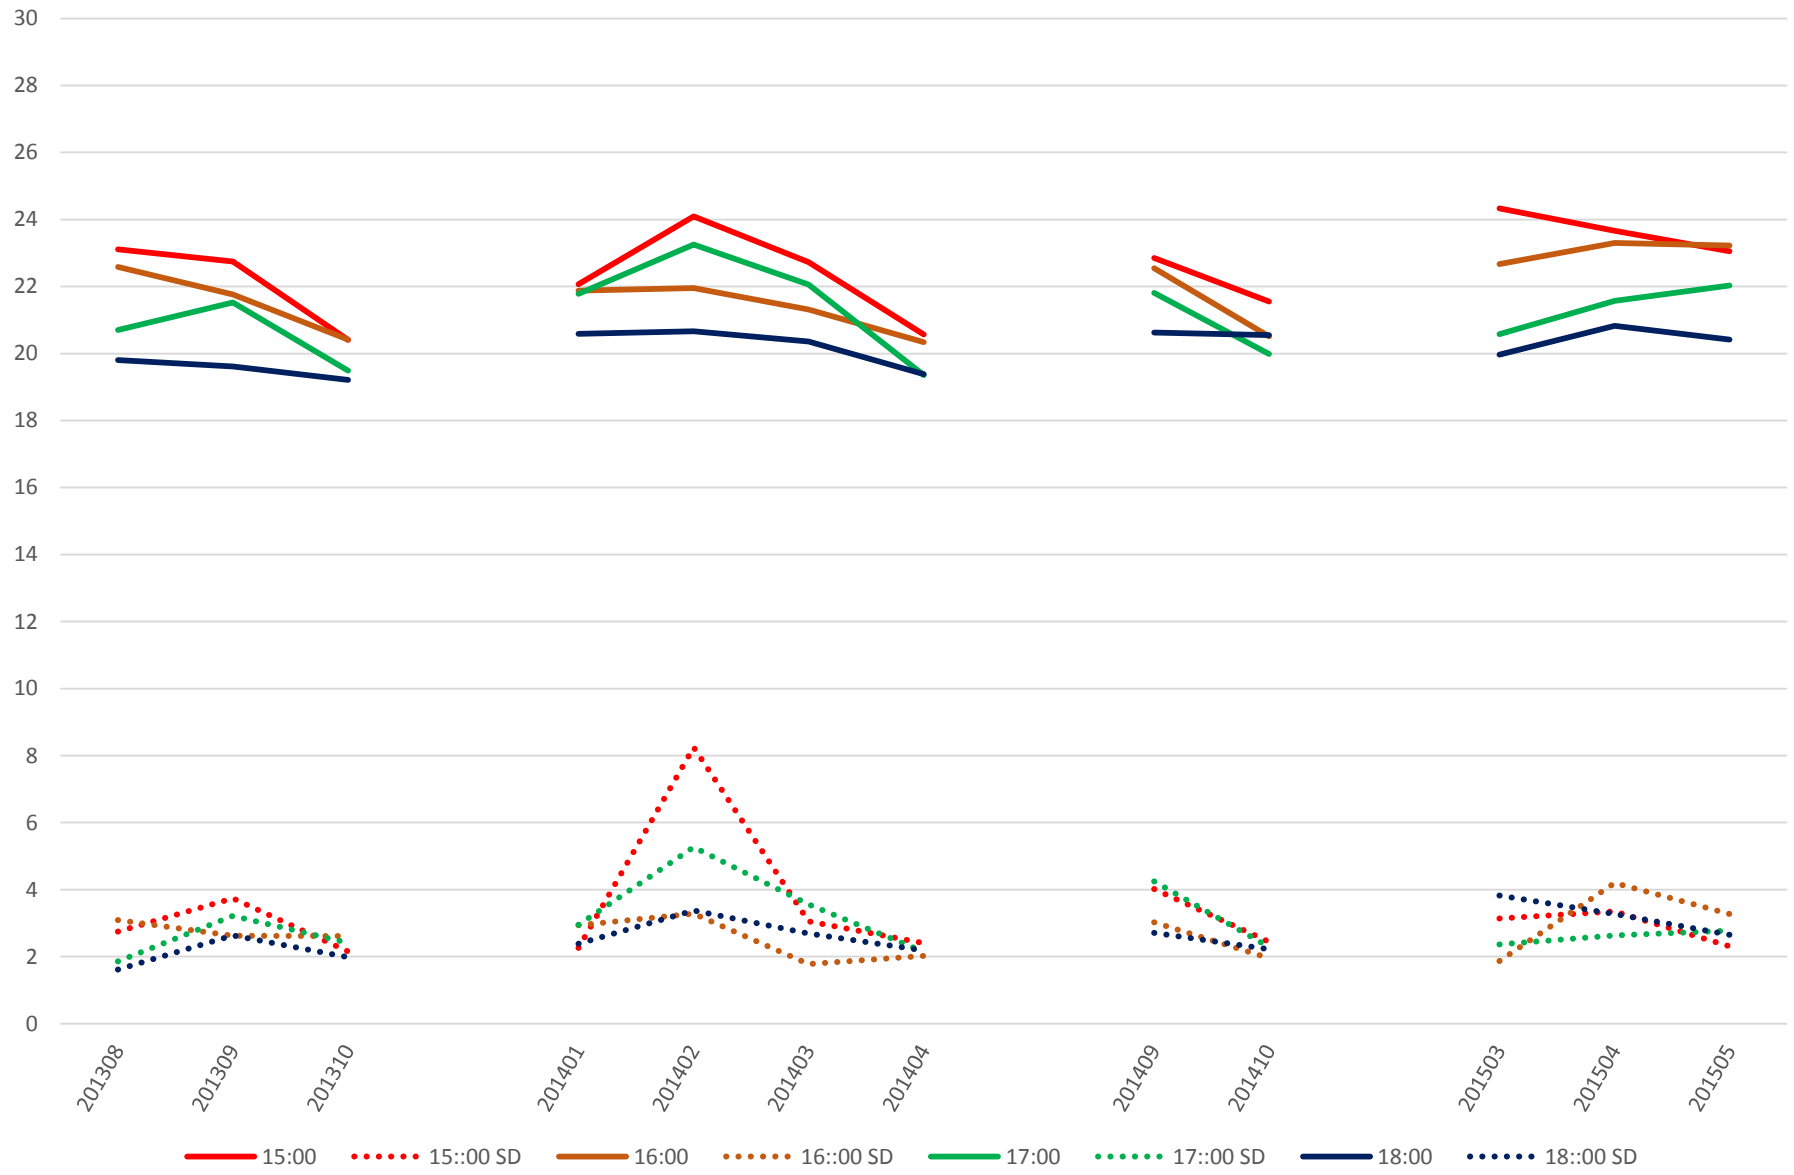

## 501 Queen Link Times From Long Branch Loop To Lakeshore Humber Eastbound Saturday Evening

## 501 Queen Link Times From Long Branch Loop To Lakeshore Humber Eastbound Sunday Morning

## 501 Queen Link Times From Long Branch Loop To Lakeshore Humber Eastbound Sunday Midday

## 501 Queen Link Times From Long Branch Loop To Lakeshore Humber Eastbound Sunday Afternoon