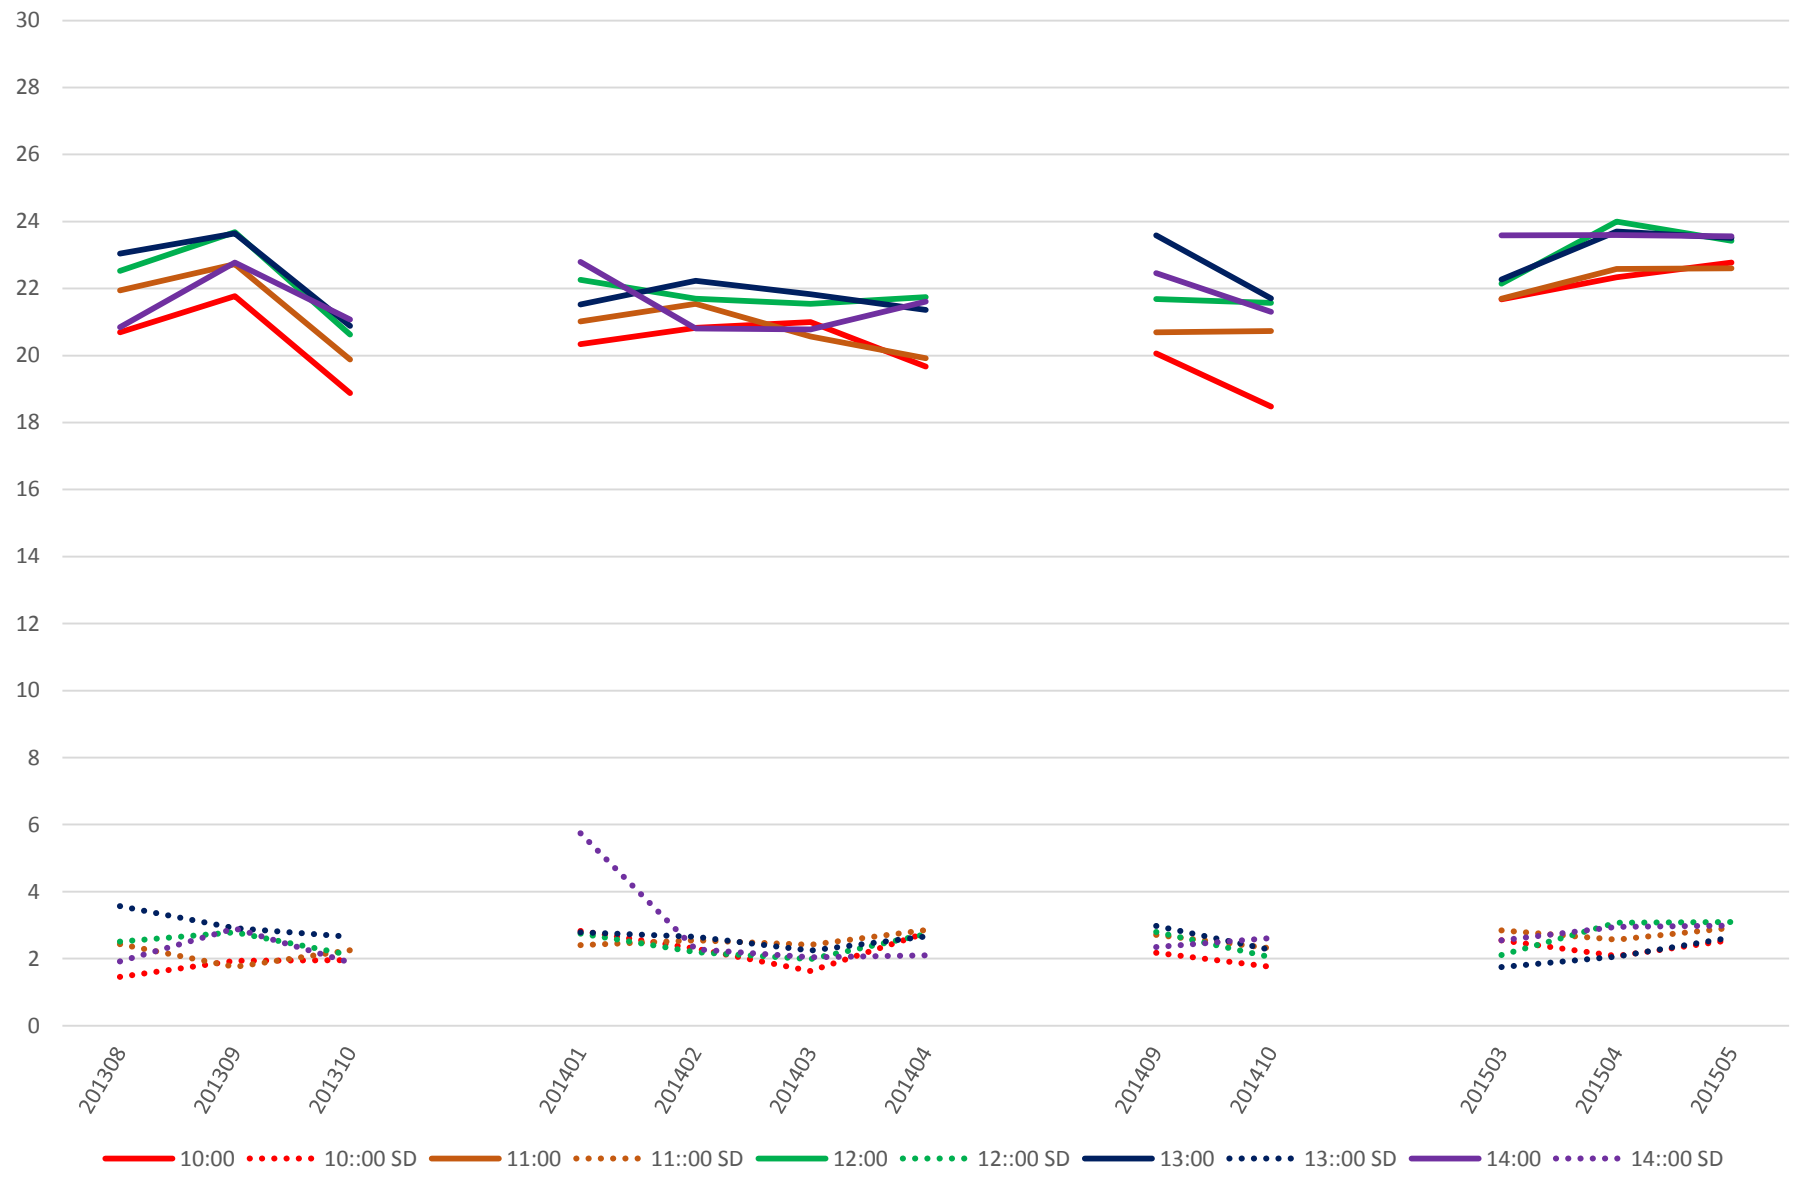

## 501 Queen Link Times From Long Branch Loop To Lakeshore Humber Eastbound Saturday Afternoon

## 501 Queen Link Times From Long Branch Loop To Lakeshore Humber Eastbound Saturday Evening

## 501 Queen Link Times From Long Branch Loop To Lakeshore Humber Eastbound Sunday Morning

## 501 Queen Link Times From Long Branch Loop To Lakeshore Humber Eastbound Sunday Midday