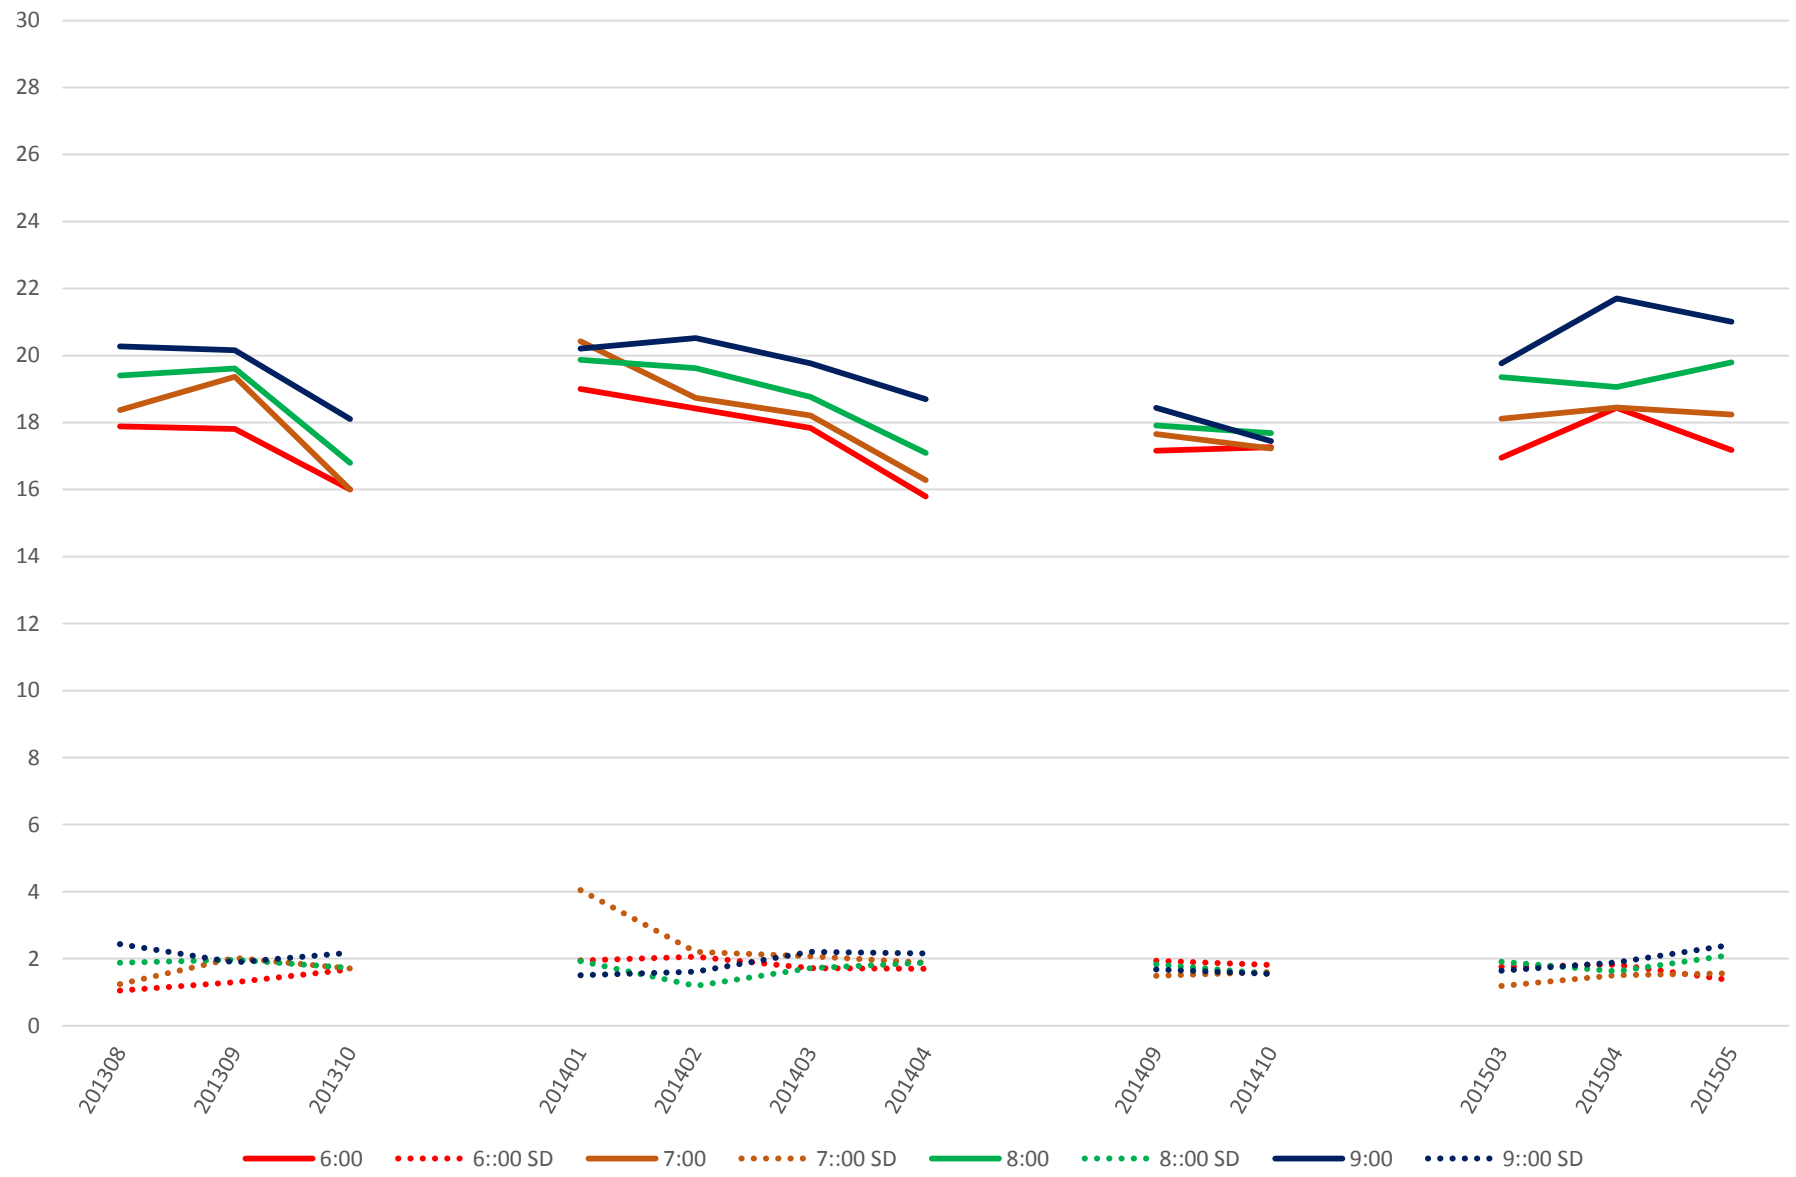

## 501 Queen Link Times From Long Branch Loop To Lakeshore Humber Eastbound Saturday Midday

## 501 Queen Link Times From Long Branch Loop To Lakeshore Humber Eastbound Saturday Afternoon

## 501 Queen Link Times From Long Branch Loop To Lakeshore Humber Eastbound Saturday Evening

## 501 Queen Link Times From Long Branch Loop To Lakeshore Humber Eastbound Sunday Morning