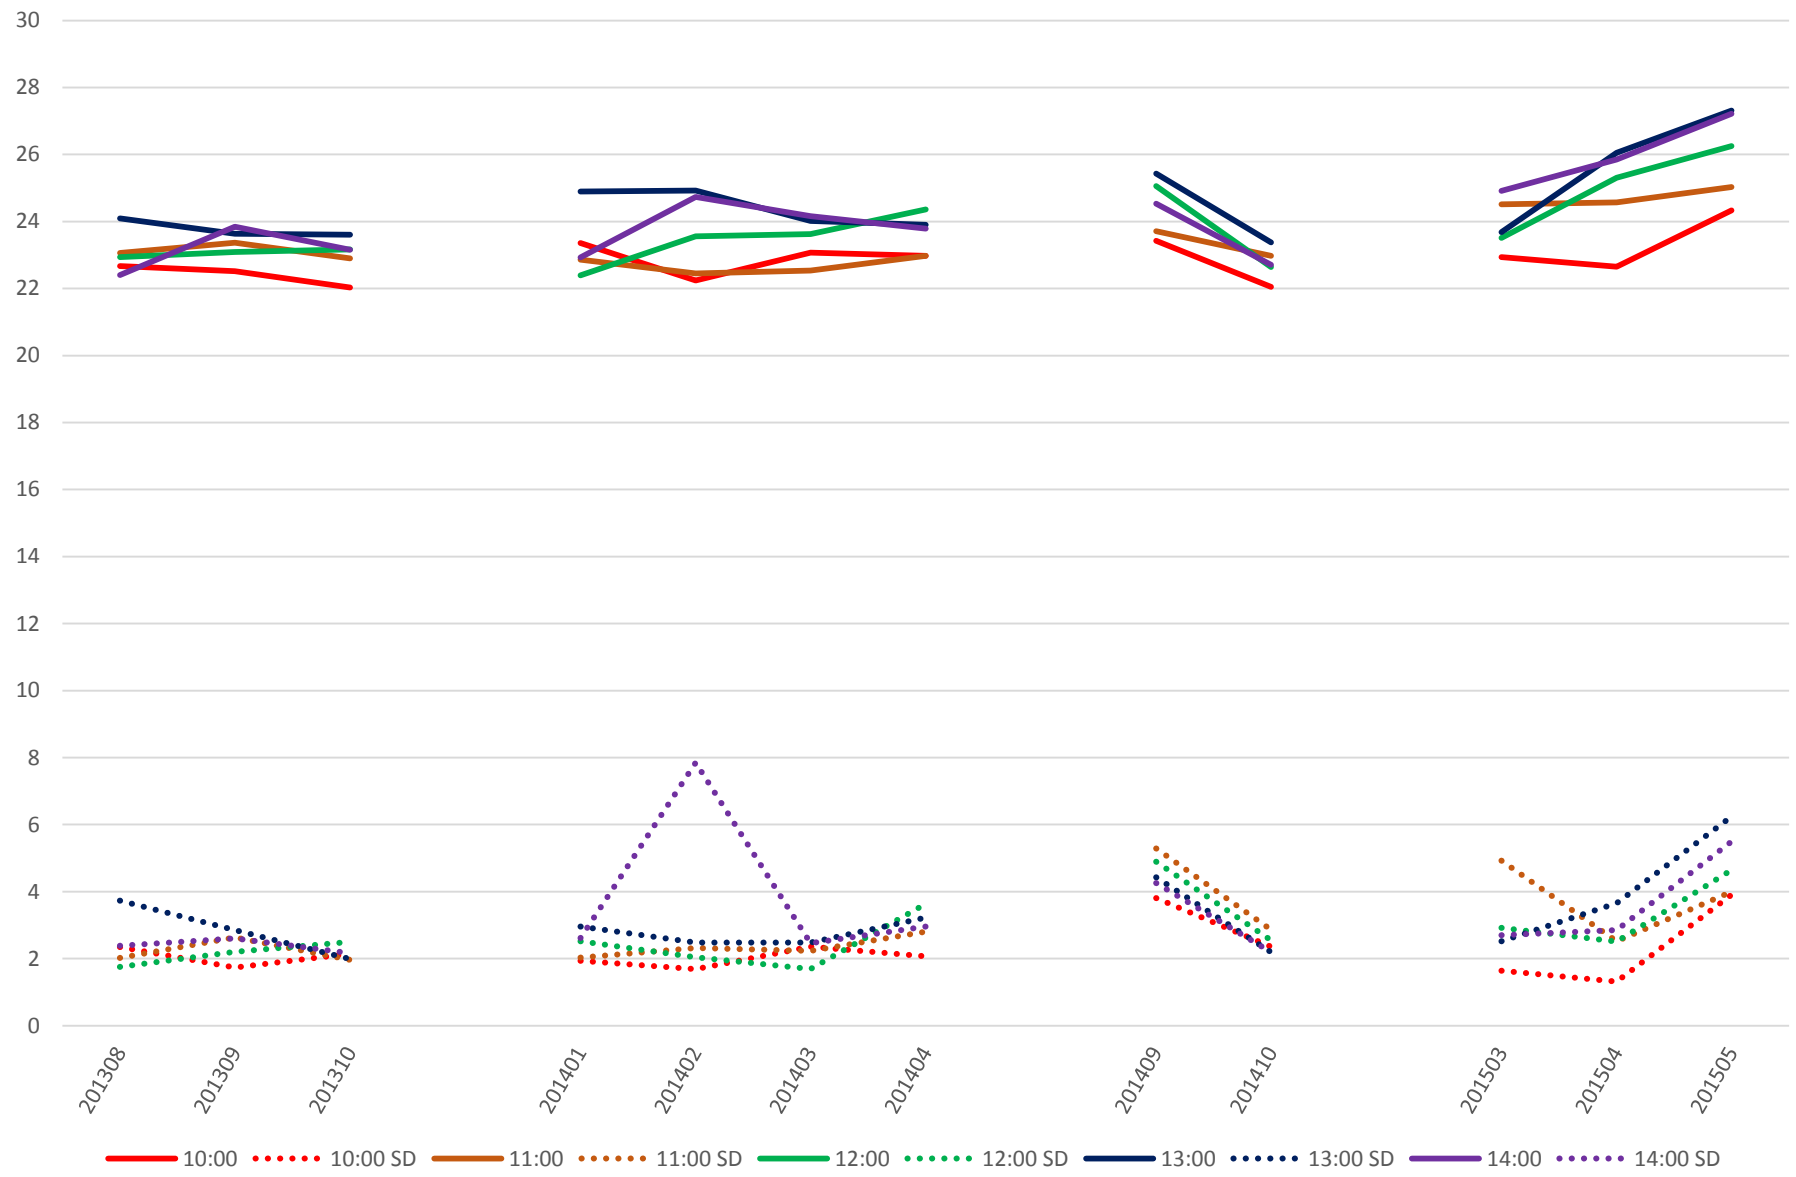

## 501 Queen Link Times From Long Branch Loop To Lakeshore Humber Eastbound Saturday Morning

## 501 Queen Link Times From Long Branch Loop To Lakeshore Humber Eastbound Saturday Midday

## 501 Queen Link Times From Long Branch Loop To Lakeshore Humber Eastbound Saturday Afternoon

## 501 Queen Link Times From Long Branch Loop To Lakeshore Humber Eastbound Saturday Evening