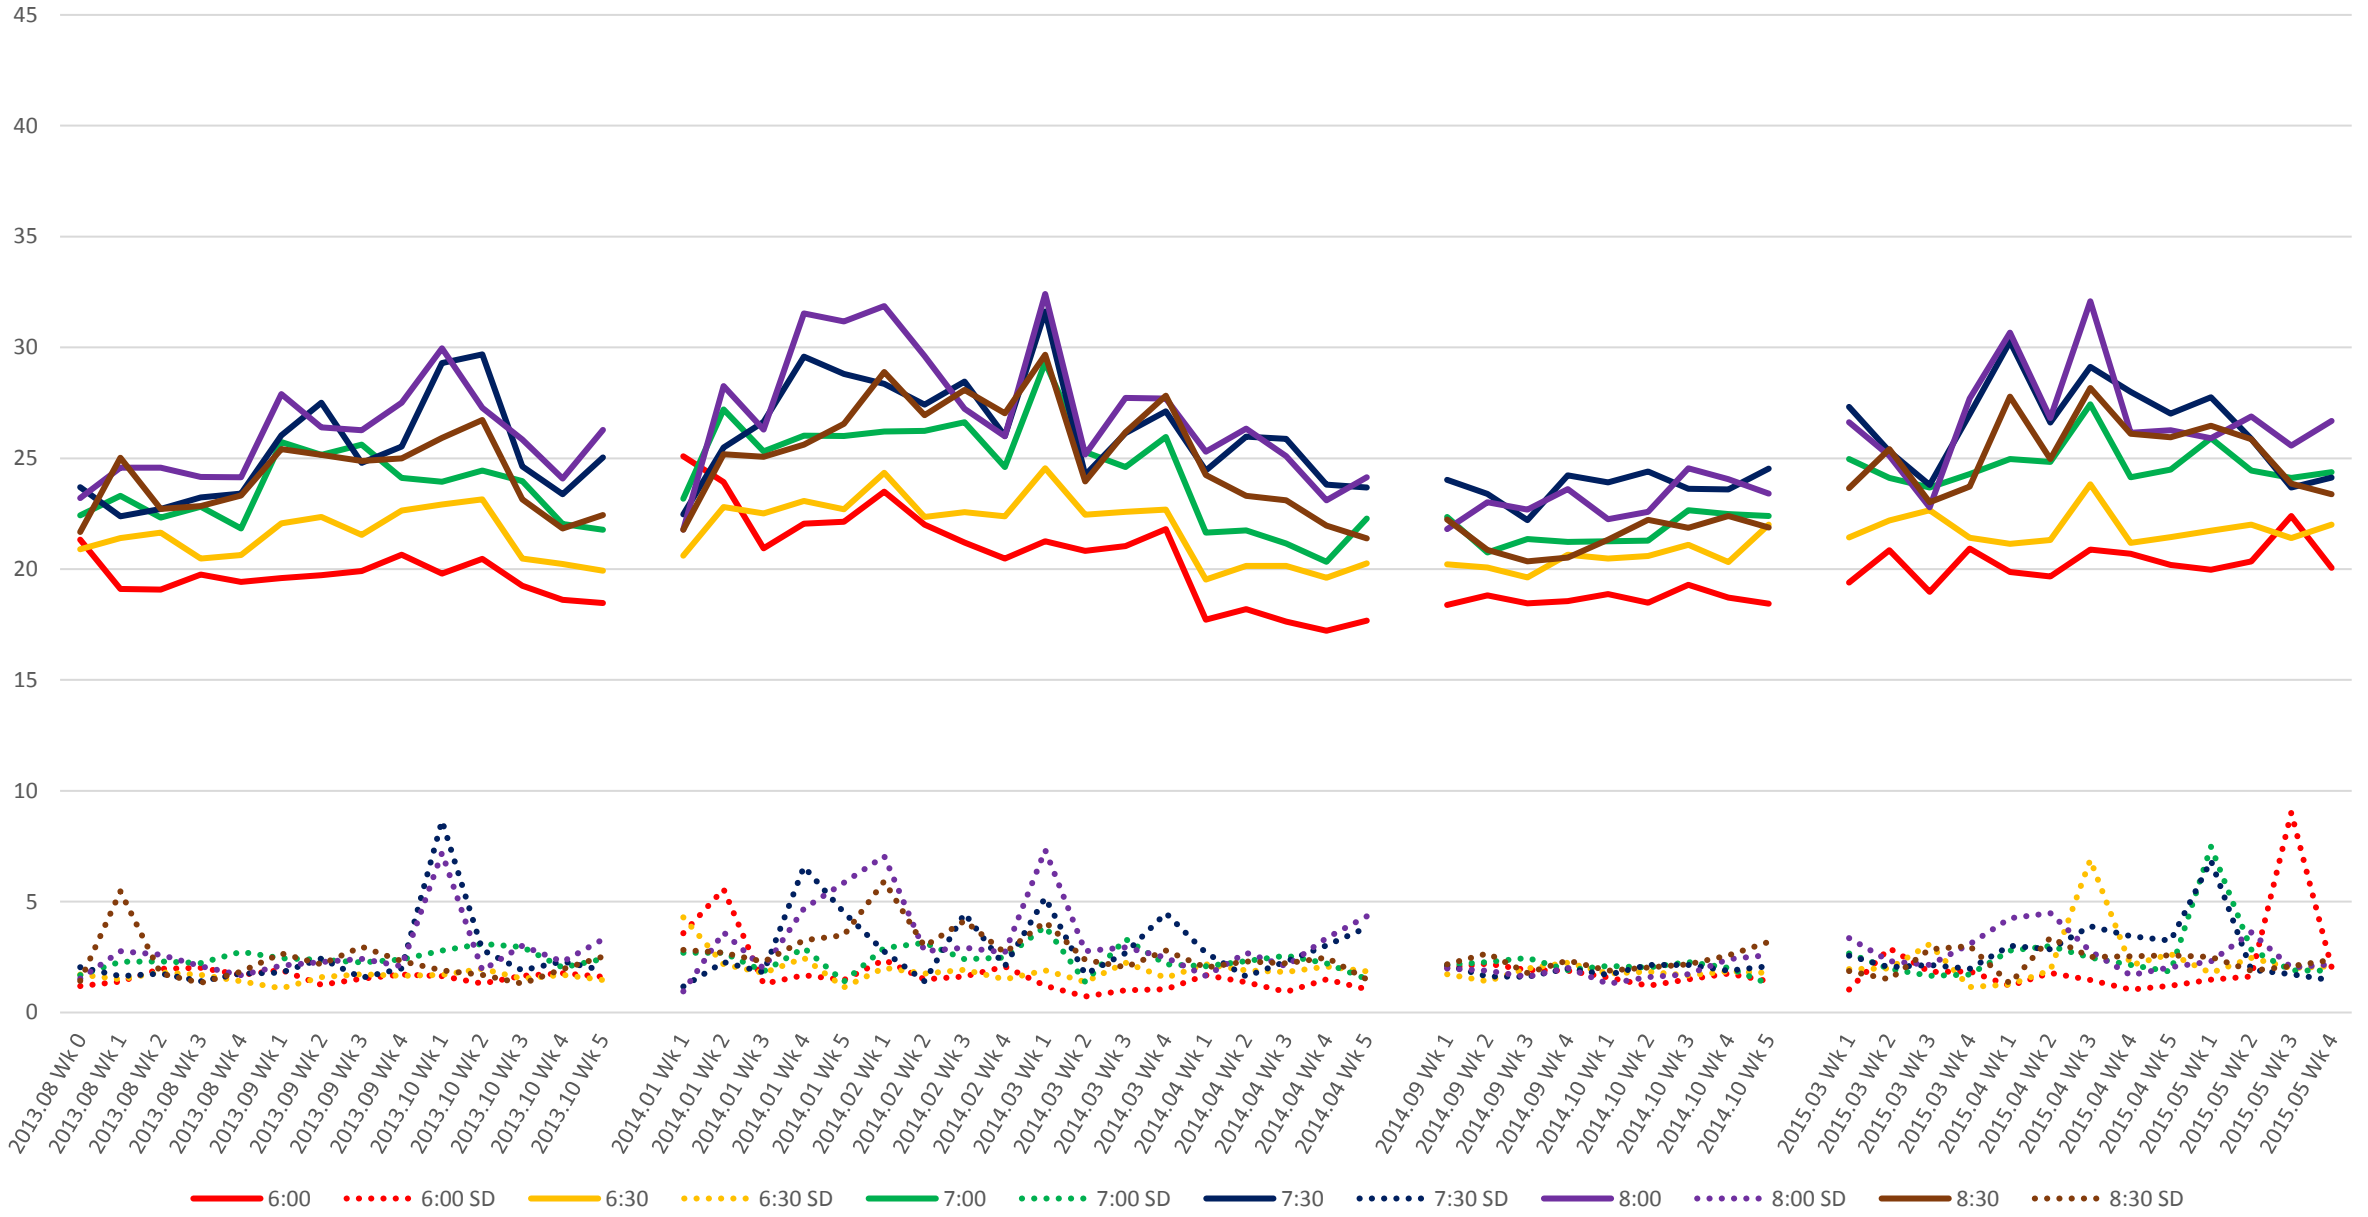

501 Queen Link Times From Long Branch Loop To Lakeshore Humber Eastbound Early Morning

501 Queen Link Times From Long Branch Loop To Lakeshore Humber Eastbound Late Morning

501 Queen Link Times From Long Branch Loop To Lakeshore Humber Eastbound Early Afternoon

501 Queen Link Times From Long Branch Loop To Lakeshore Humber Eastbound Late Afternoon

501 Queen Link Times From Long Branch Loop To Lakeshore Humber Eastbound Early Evening

501 Queen Link Times From Long Branch Loop To Lakeshore Humber Eastbound Late Evening