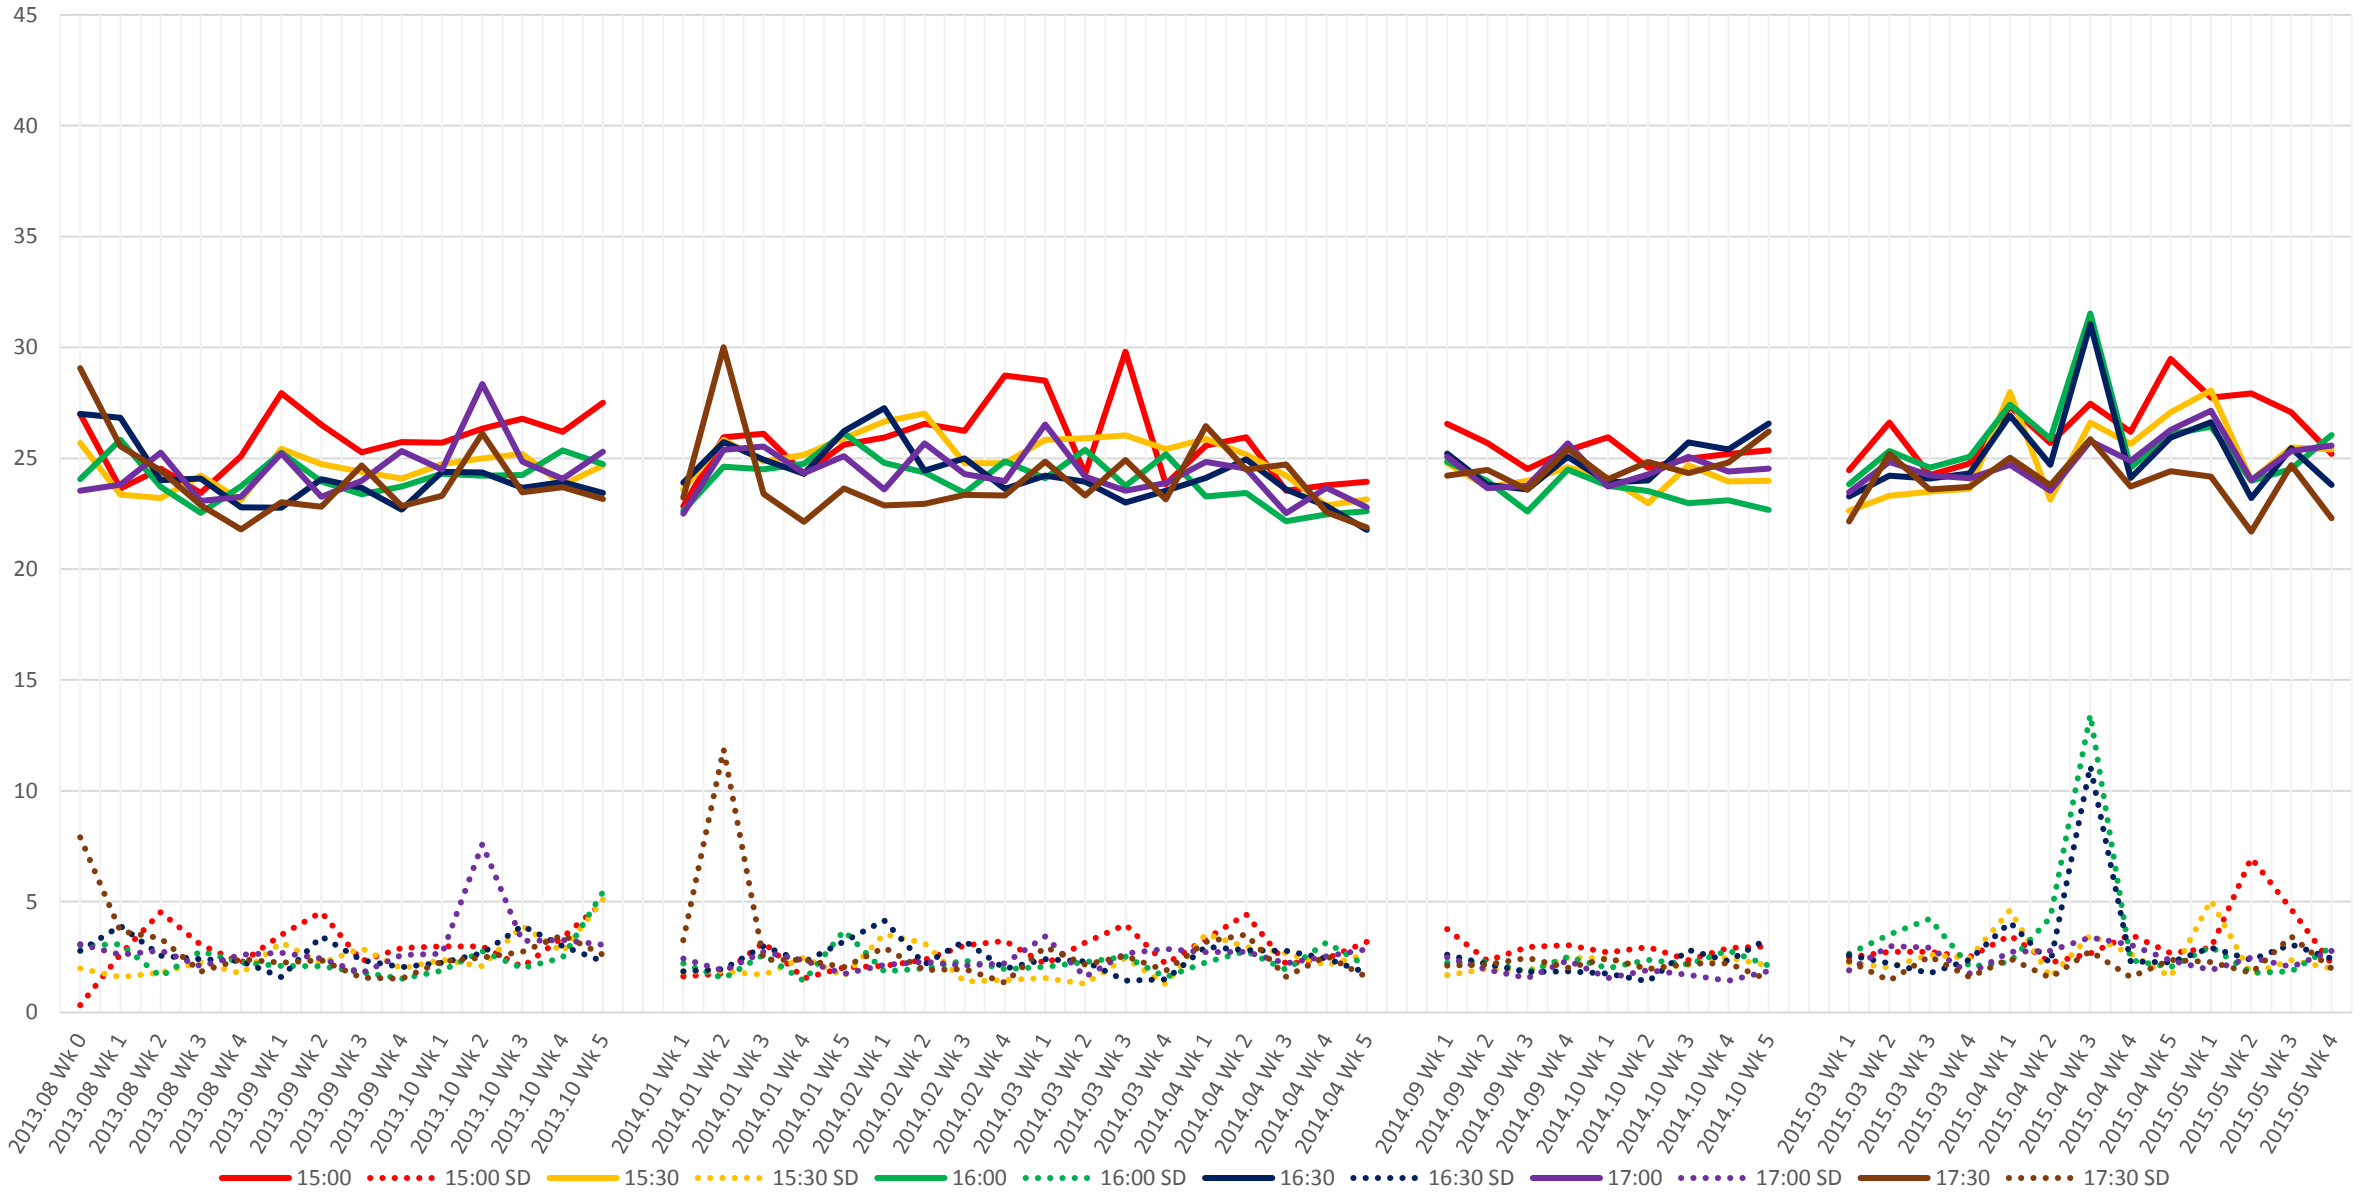

501 Queen Link Times From Long Branch Loop To Lakeshore Humber Eastbound Early Morning

501 Queen Link Times From Long Branch Loop To Lakeshore Humber Eastbound Late Morning

501 Queen Link Times From Long Branch Loop To Lakeshore Humber Eastbound Early Afternoon

501 Queen Link Times From Long Branch Loop To Lakeshore Humber Eastbound Late Afternoon

501 Queen Link Times From Long Branch Loop To Lakeshore Humber Eastbound Early Evening

501 Queen Link Times From Long Branch Loop To Lakeshore Humber Eastbound Late Evening