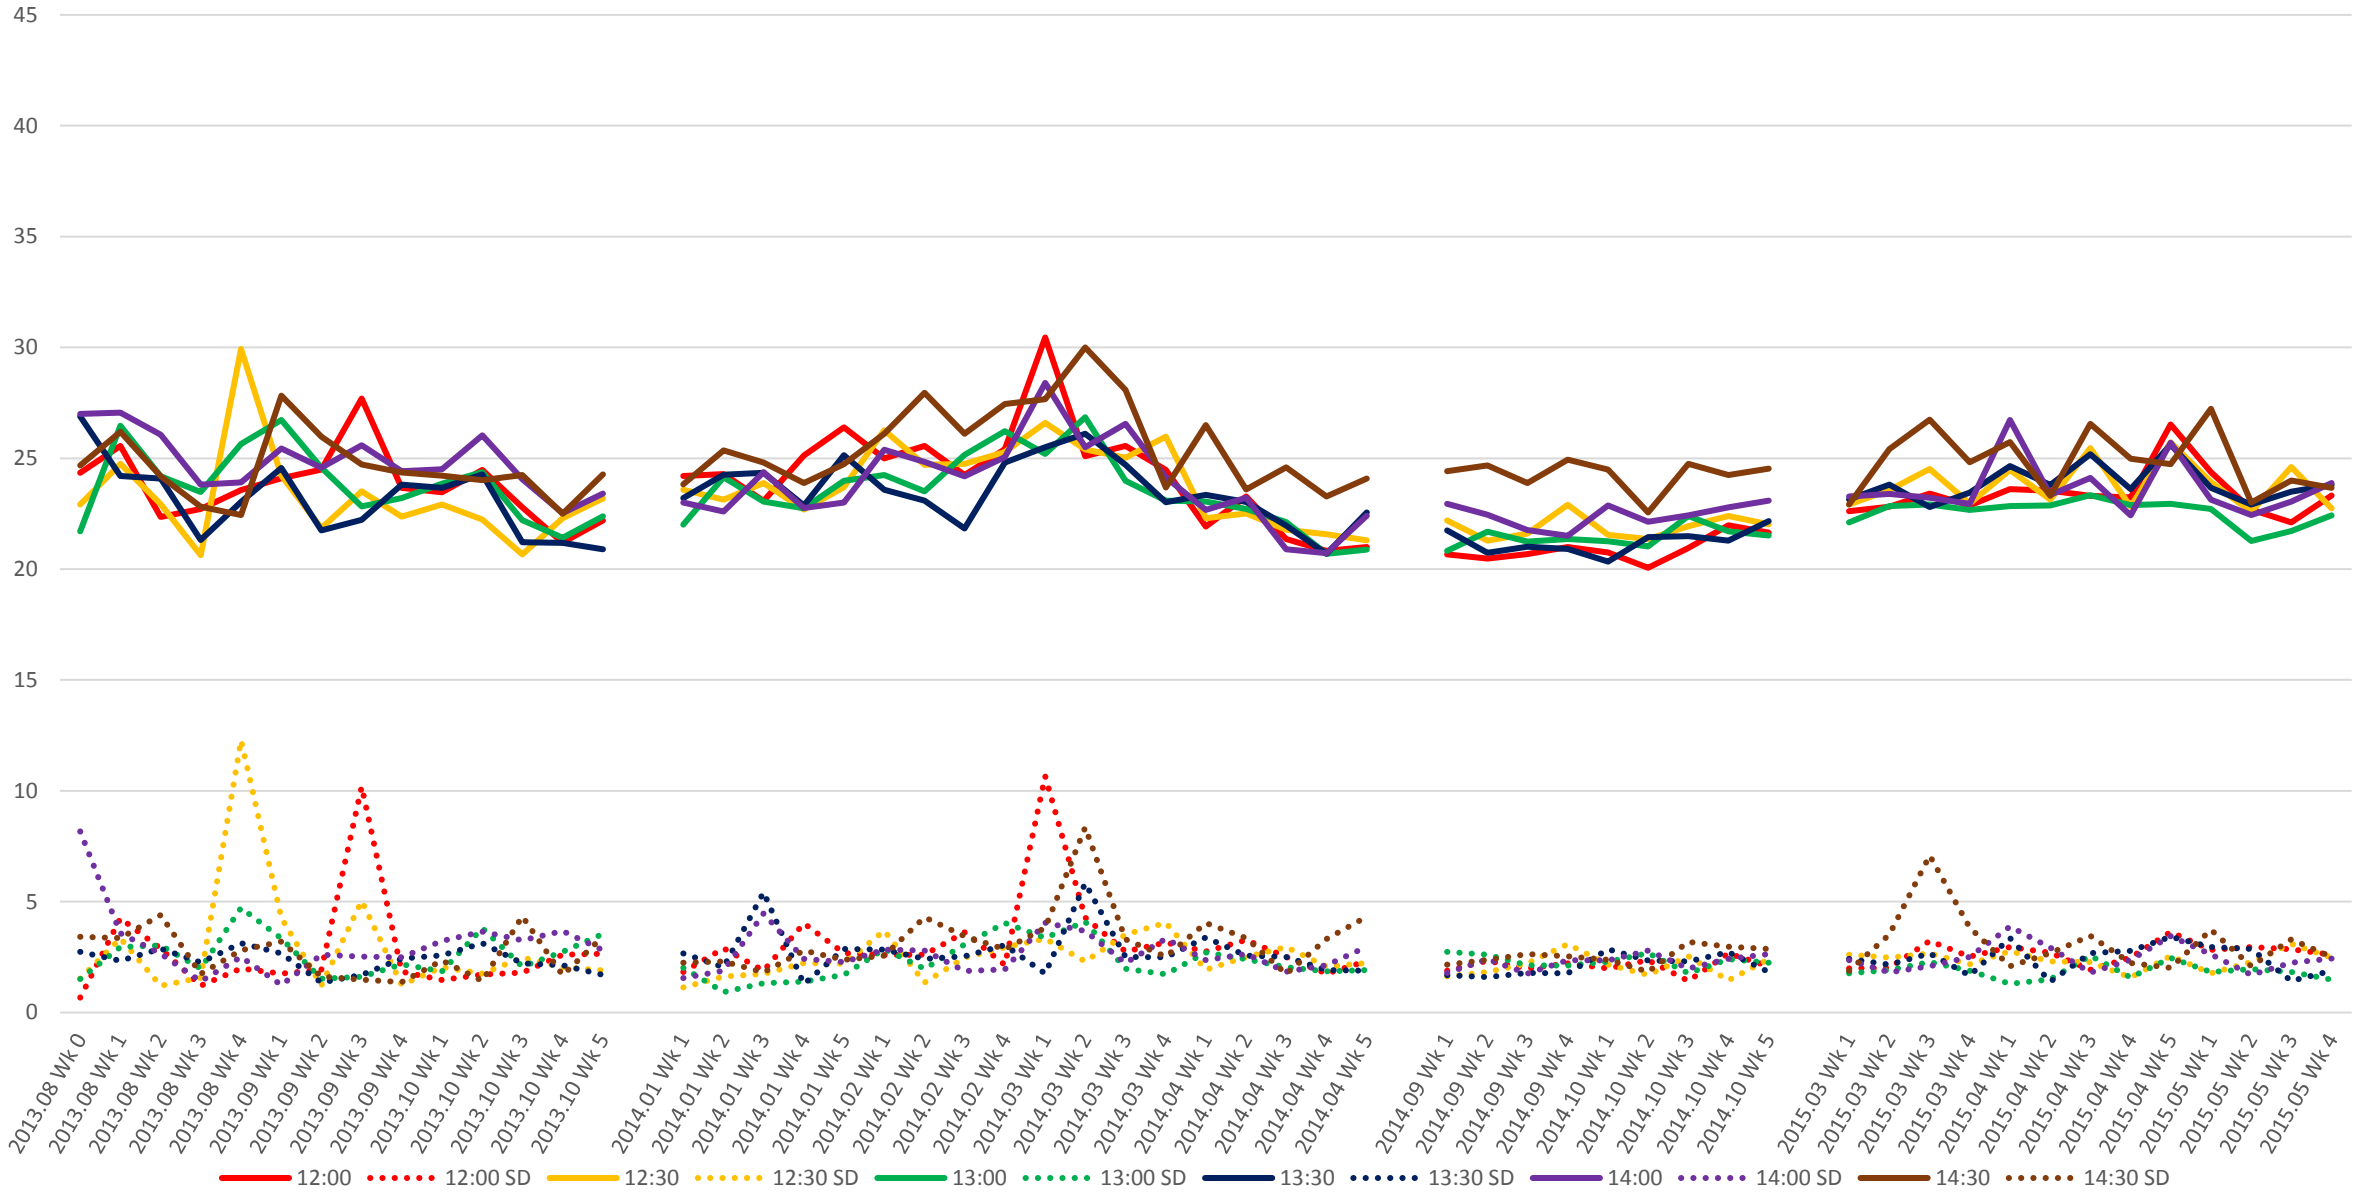

501 Queen Link Times From Long Branch Loop To Lakeshore Humber Eastbound Early Morning

501 Queen Link Times From Long Branch Loop To Lakeshore Humber Eastbound Late Morning

501 Queen Link Times From Long Branch Loop To Lakeshore Humber Eastbound Early Afternoon

501 Queen Link Times From Long Branch Loop To Lakeshore Humber Eastbound Late Afternoon

501 Queen Link Times From Long Branch Loop To Lakeshore Humber Eastbound Early Evening

501 Queen Link Times From Long Branch Loop To Lakeshore Humber Eastbound Late Evening