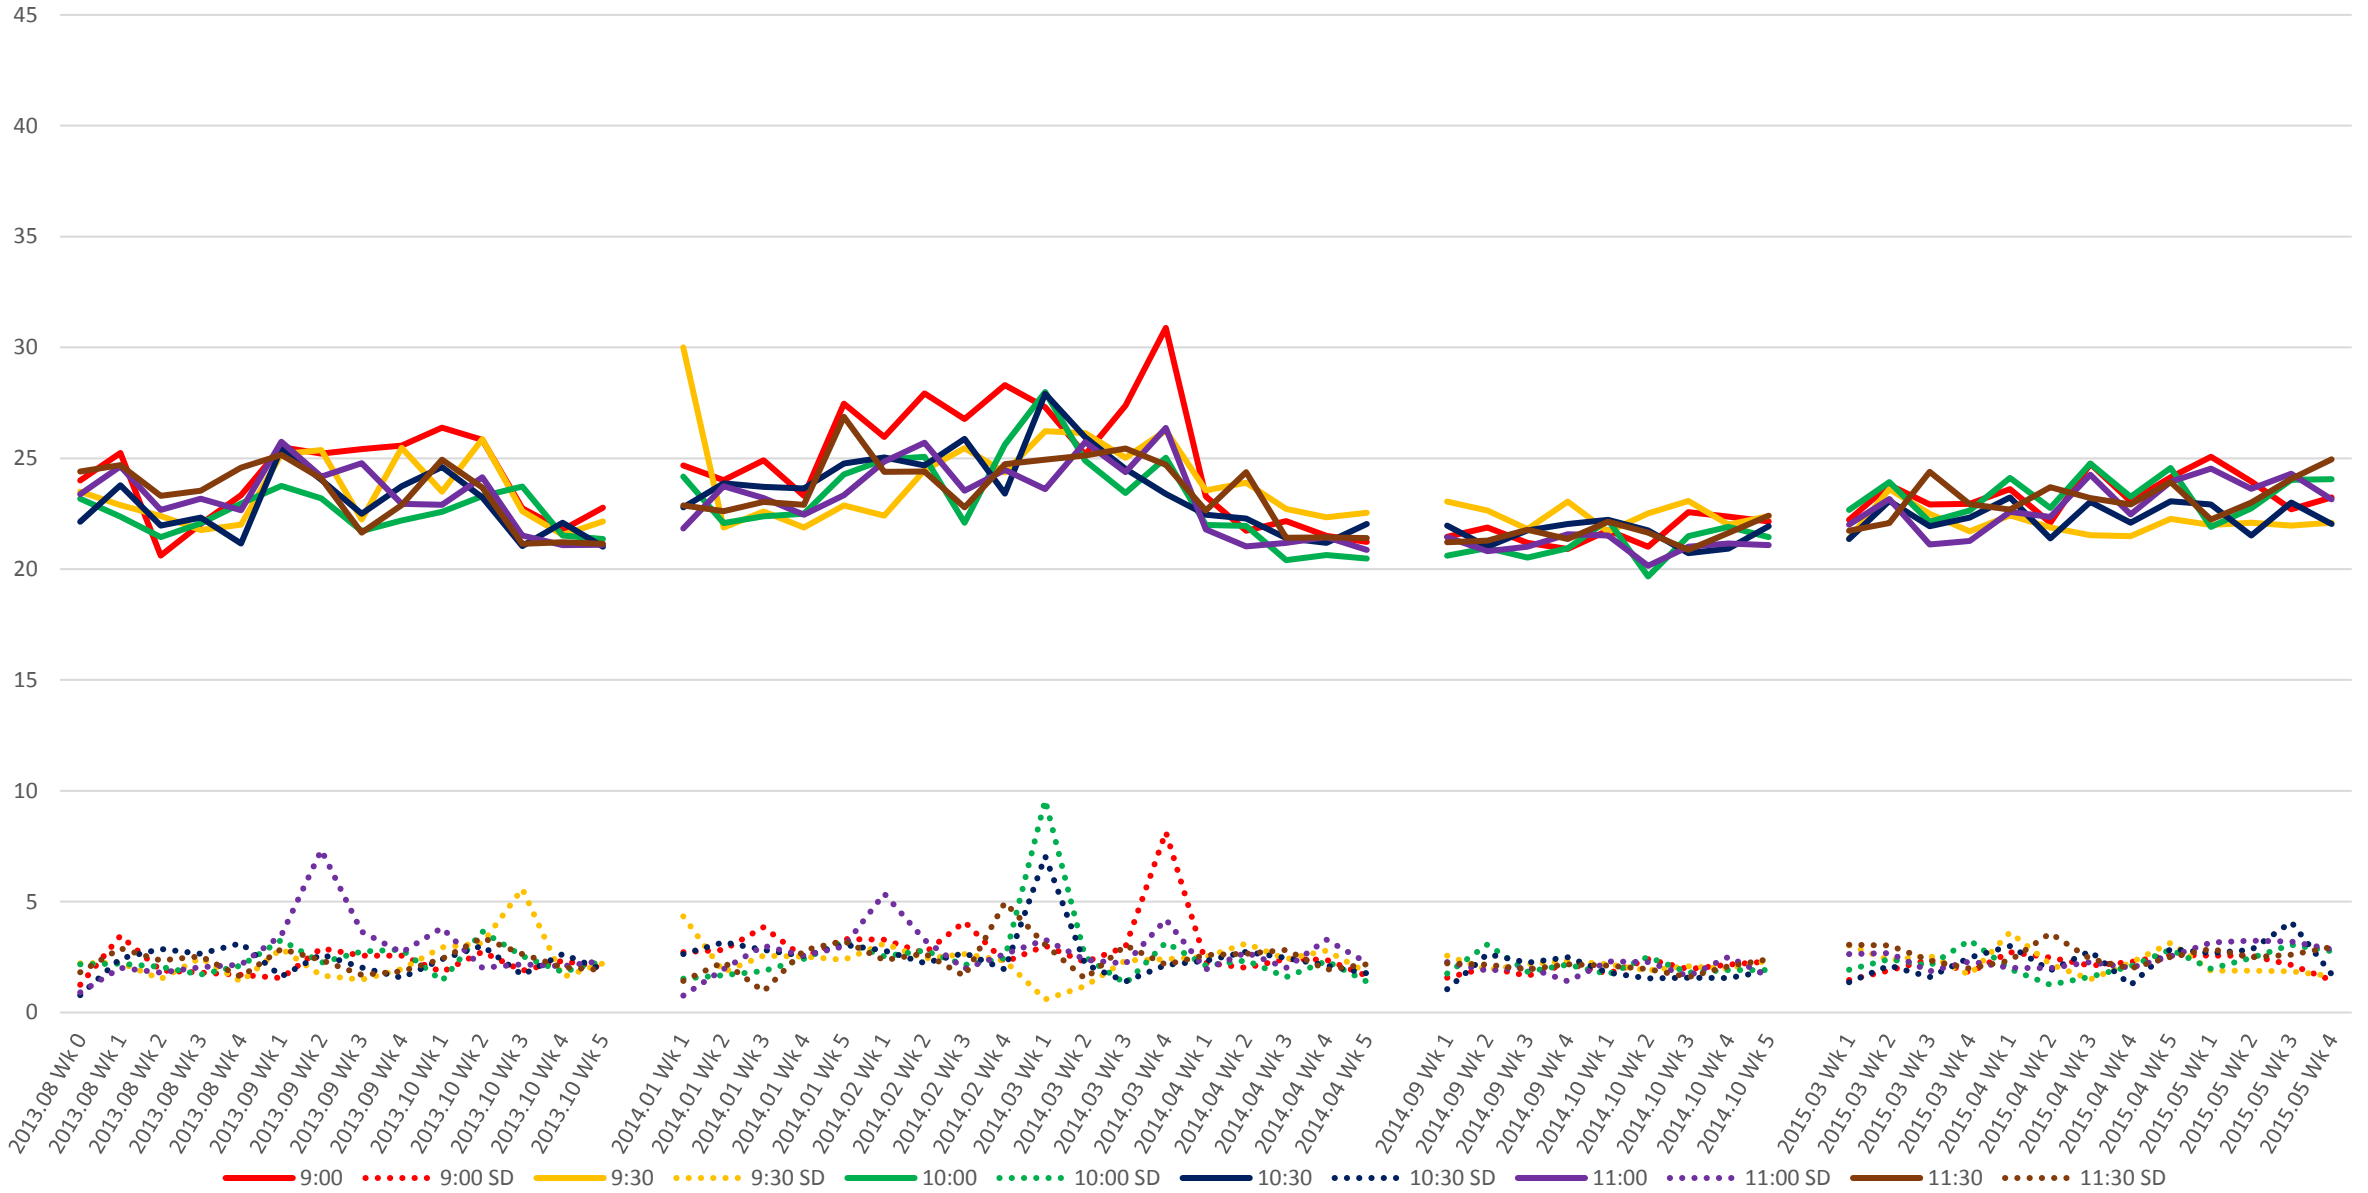

501 Queen Link Times From Long Branch Loop To Lakeshore Humber Eastbound Early Morning

501 Queen Link Times From Long Branch Loop To Lakeshore Humber Eastbound Late Morning

501 Queen Link Times From Long Branch Loop To Lakeshore Humber Eastbound Early Afternoon

501 Queen Link Times From Long Branch Loop To Lakeshore Humber Eastbound Late Afternoon

501 Queen Link Times From Long Branch Loop To Lakeshore Humber Eastbound Early Evening

501 Queen Link Times From Long Branch Loop To Lakeshore Humber Eastbound Late Evening