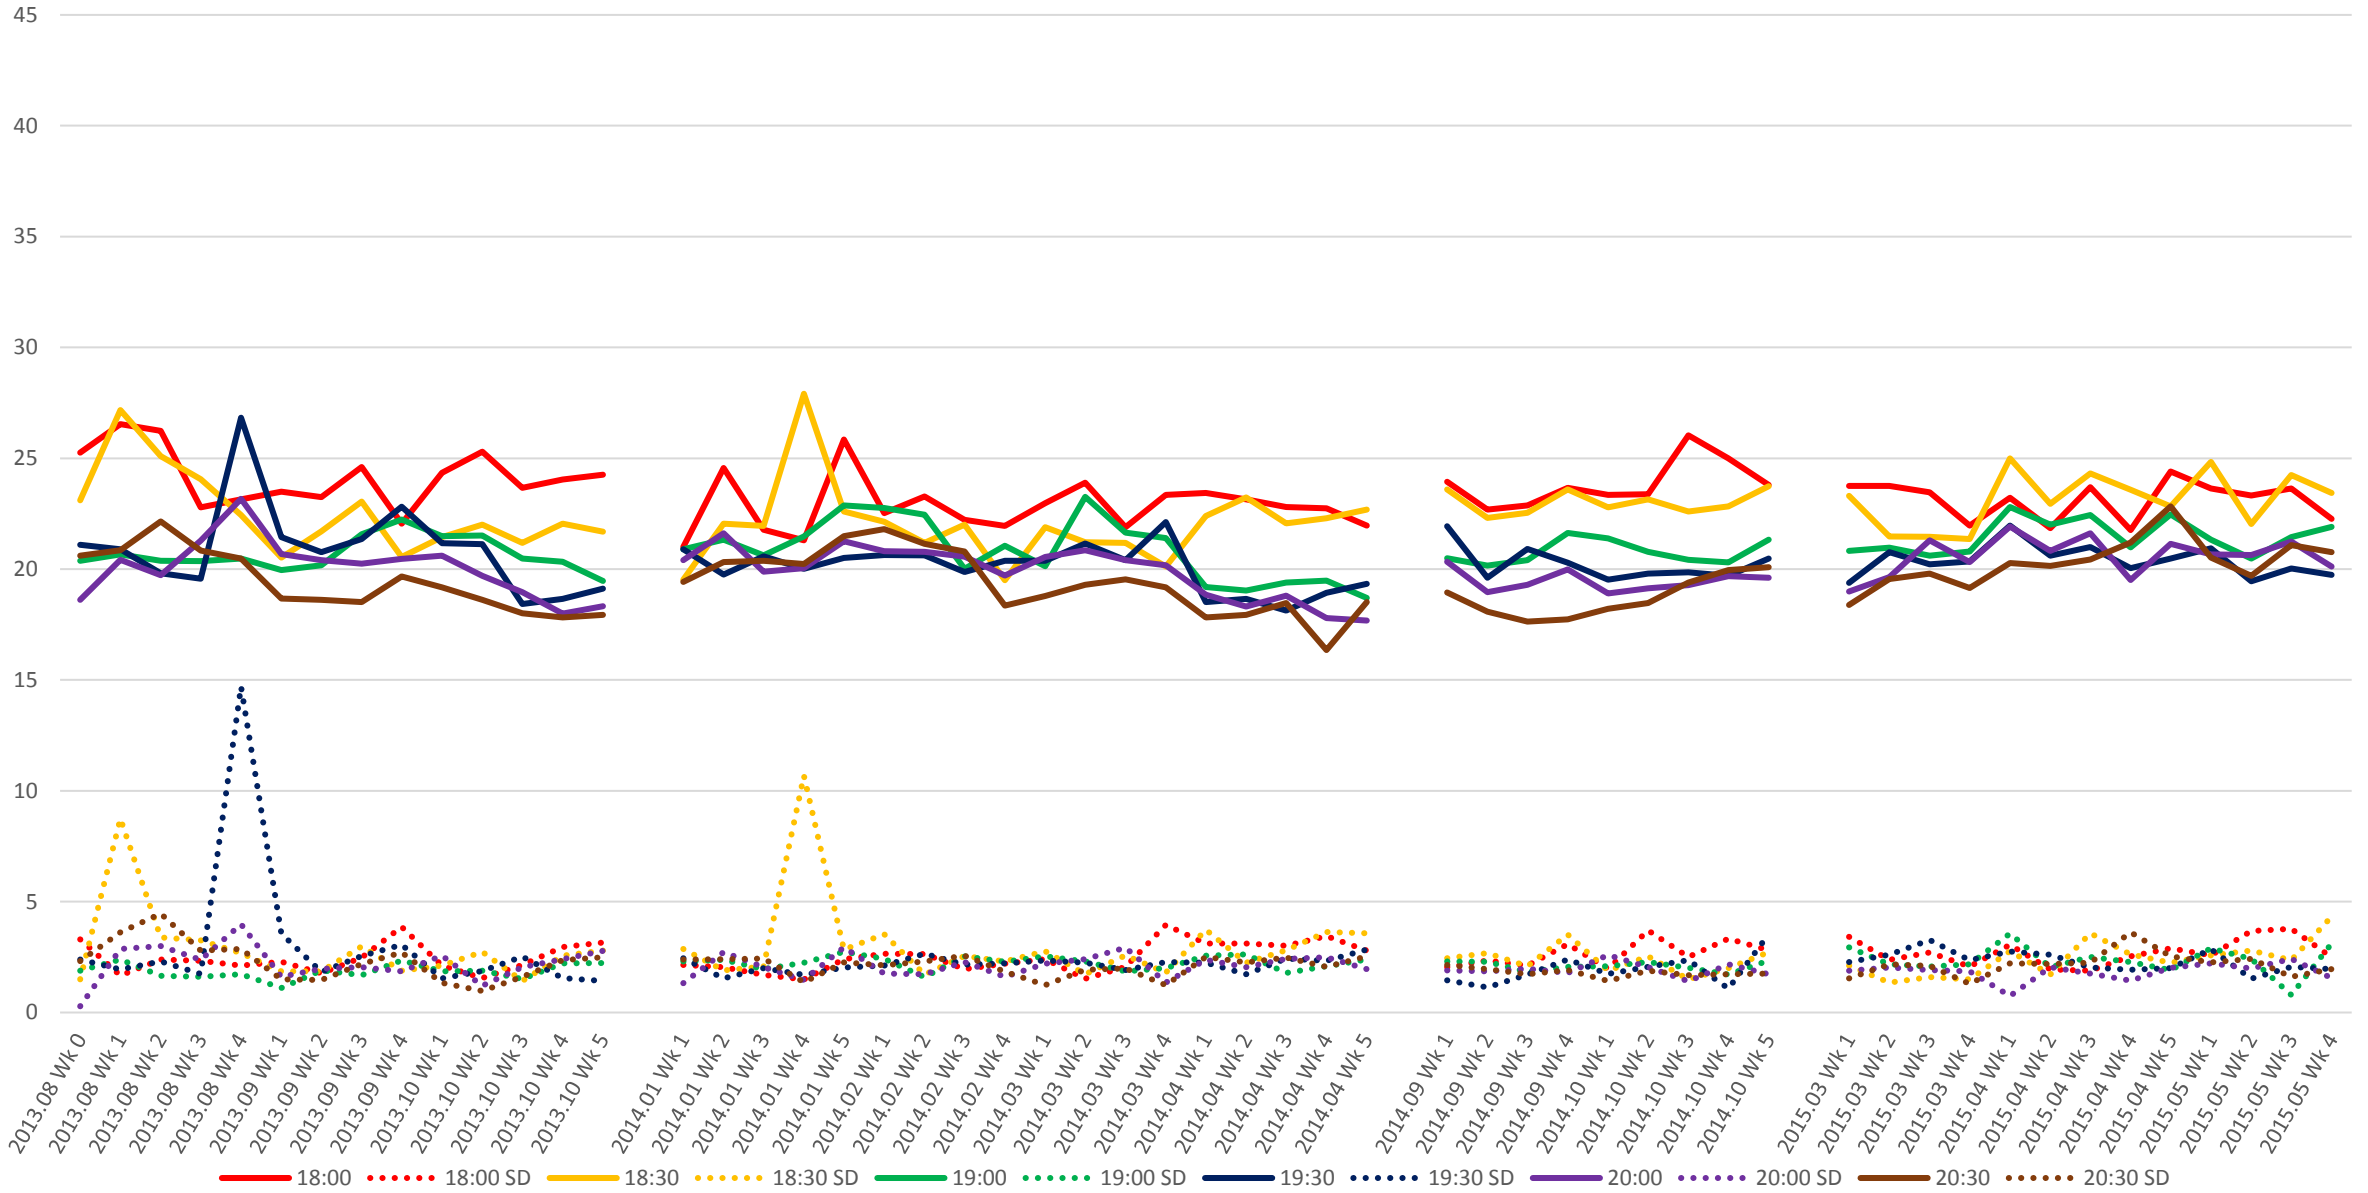

501 Queen Link Times From Long Branch Loop To Lakeshore Humber Eastbound Early Morning

501 Queen Link Times From Long Branch Loop To Lakeshore Humber Eastbound Late Morning

501 Queen Link Times From Long Branch Loop To Lakeshore Humber Eastbound Early Afternoon

501 Queen Link Times From Long Branch Loop To Lakeshore Humber Eastbound Late Afternoon

501 Queen Link Times From Long Branch Loop To Lakeshore Humber Eastbound Early Evening

501 Queen Link Times From Long Branch Loop To Lakeshore Humber Eastbound Late Evening