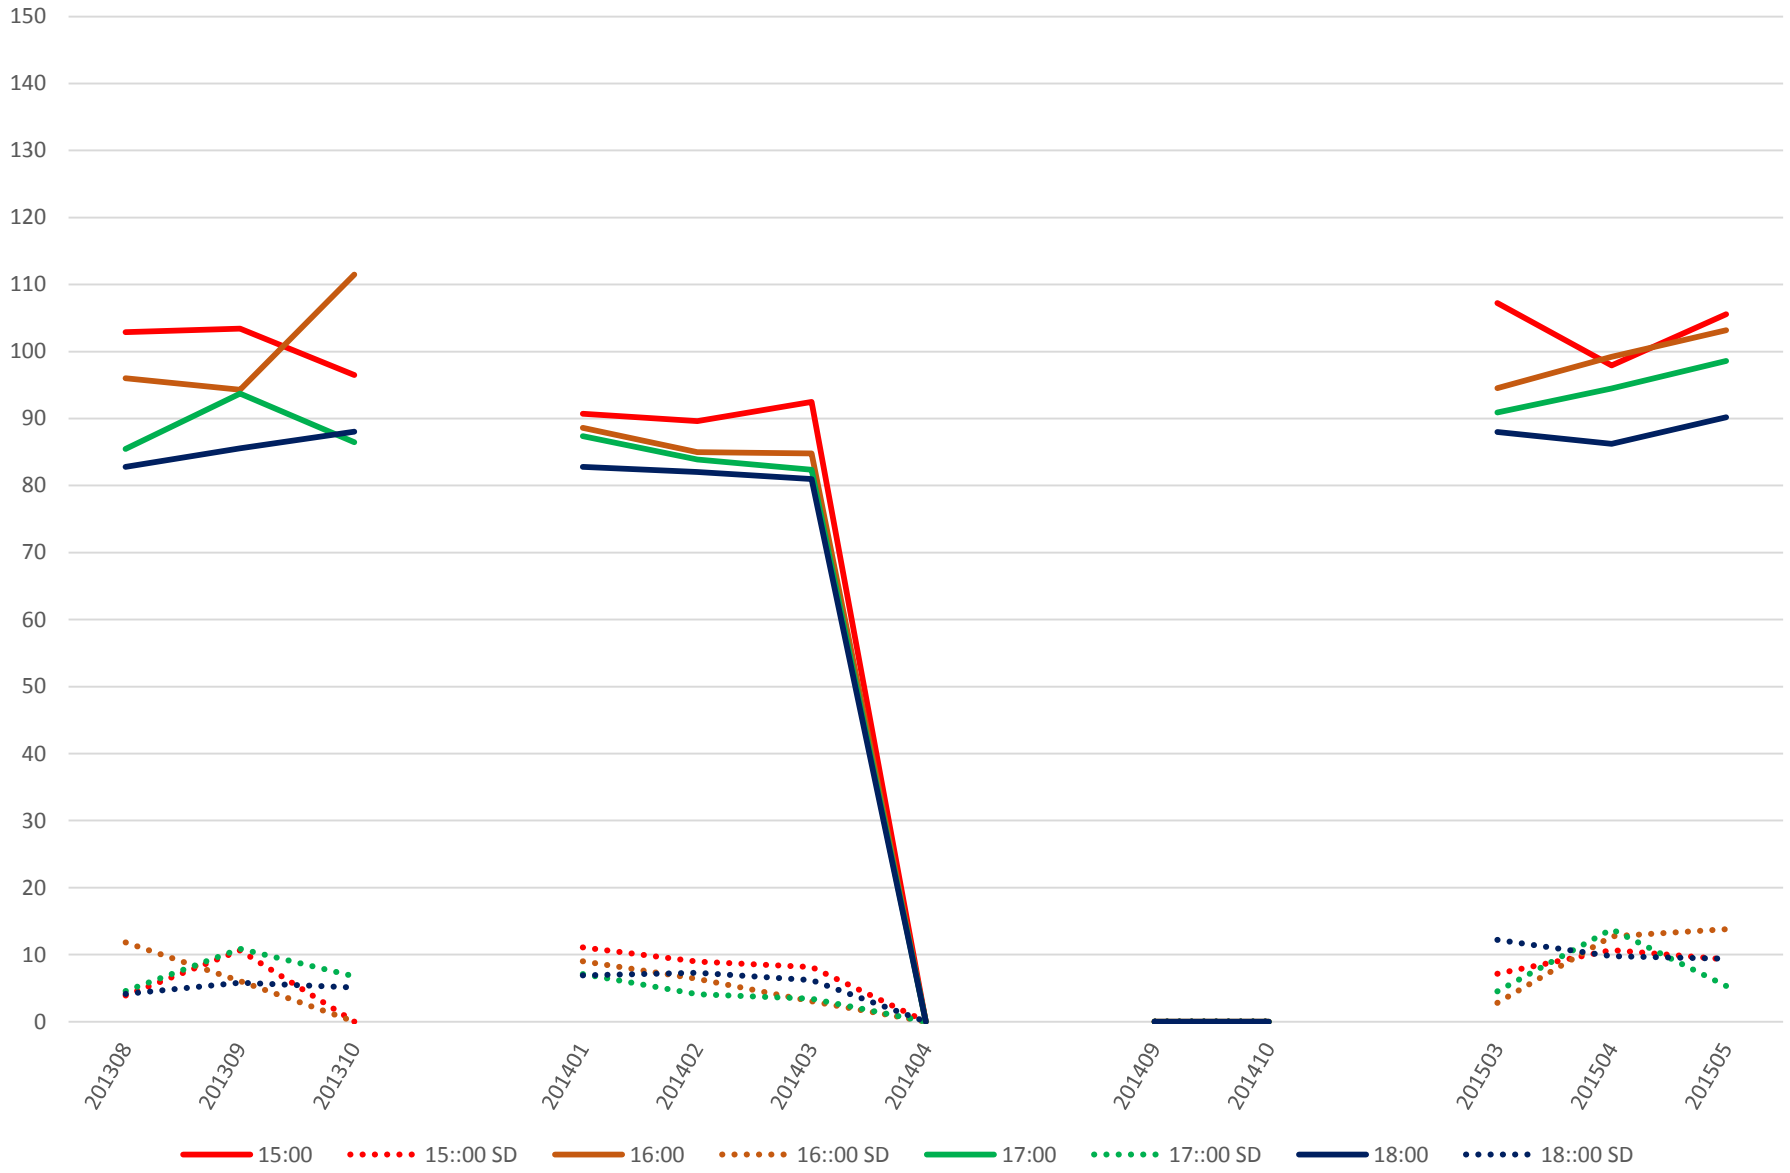

501 Queen Link Times From Long Branch Loop To Silver Birch Ave. Eastbound Saturday Morning

501 Queen Link Times From Long Branch Loop To Silver Birch Ave. Eastbound Saturday Middy

501 Queen Link Times From Long Branch Loop To Silver Birch Ave. Eastbound Saturday
Afternoon

501 Queen Link Times From Long Branch Loop To Silver Birch Ave. Eastbound Saturday Evening

501 Queen Link Times From Long Branch Loop To Silver Birch Ave. Eastbound Sunday Morning

501 Queen Link Times From Long Branch Loop To Silver Birch Ave. Eastbound Sunday Midday

501 Queen Link Times From Long Branch Loop To Silver Birch Ave. Eastbound Sunday Afternoon

501 Queen Link Times From Long Branch Loop To Silver Birch Ave. Eastbound Sunday Evening