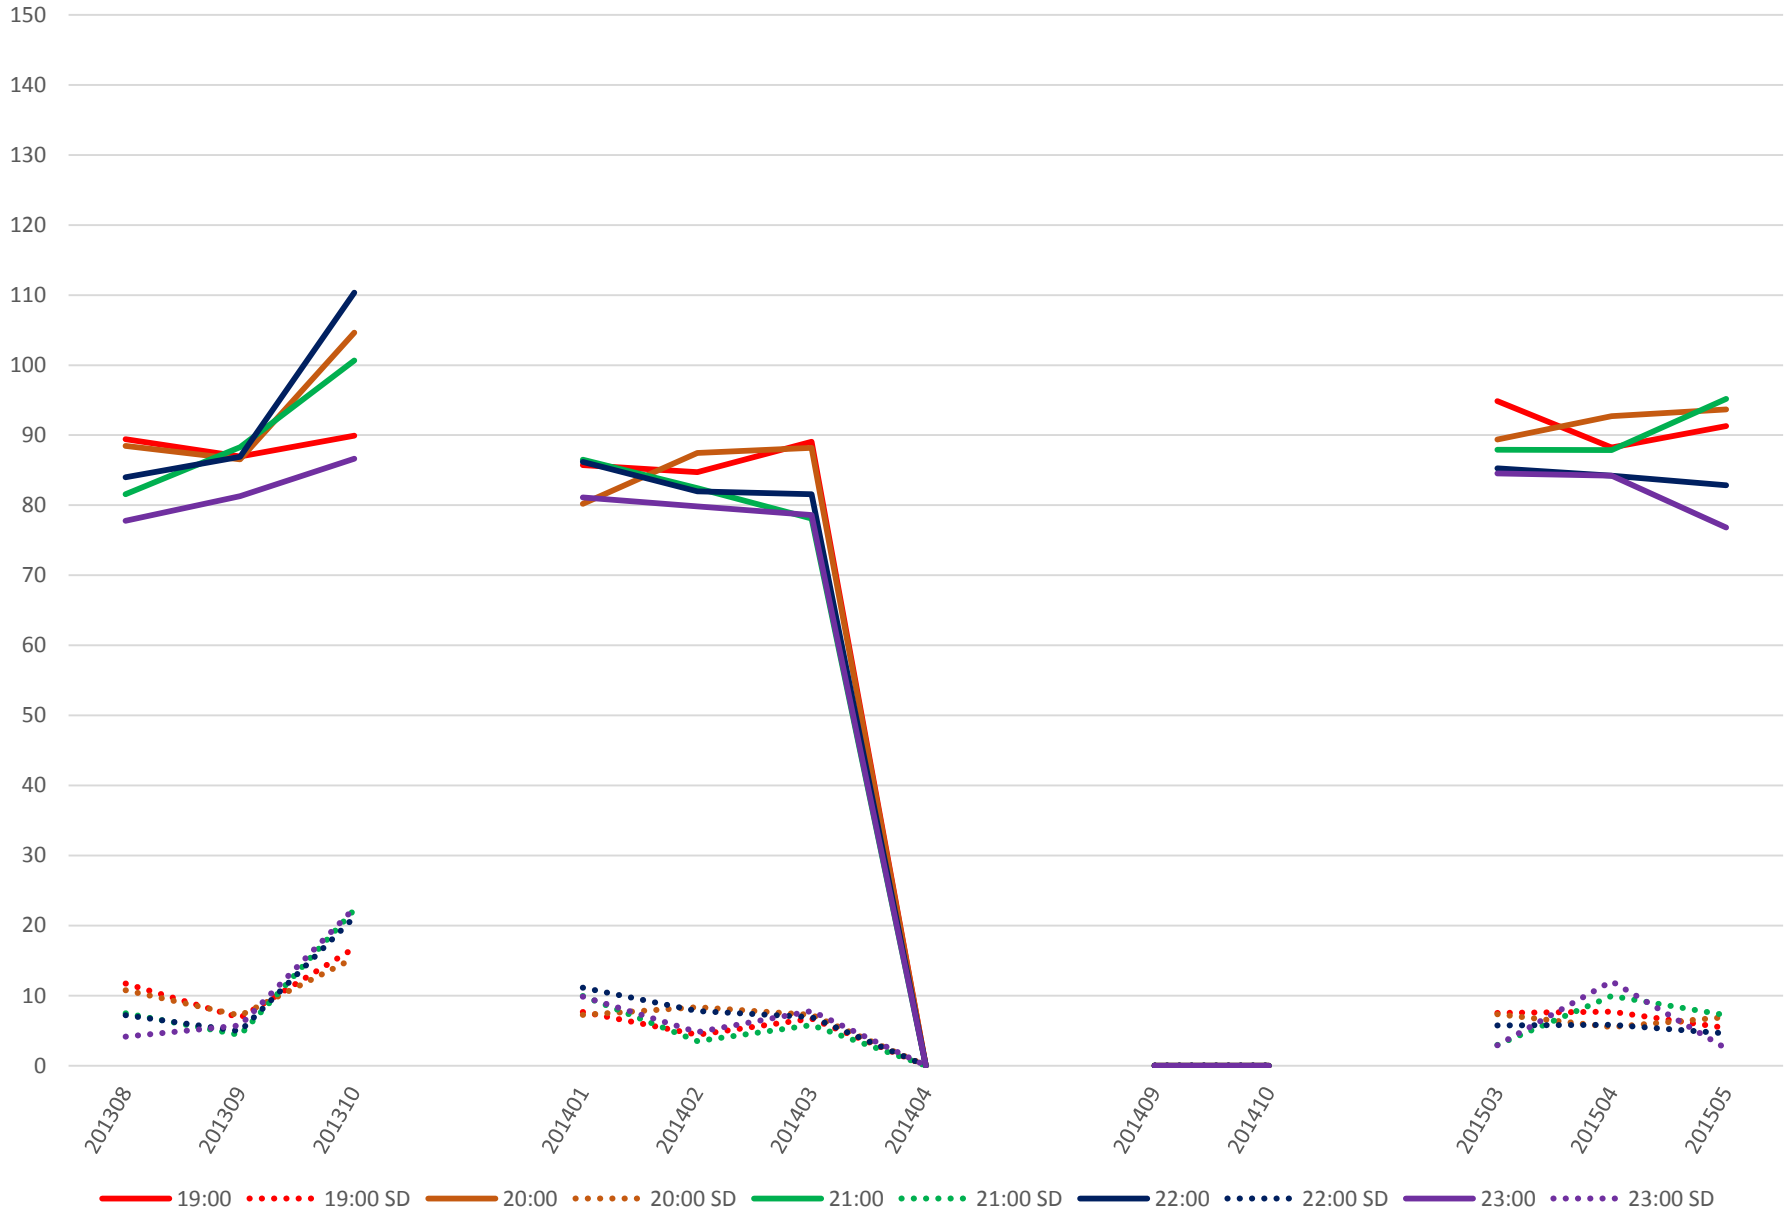

501 Queen Link Times From Long Branch Loop To Silver Birch Ave. Eastbound Saturday Morning

501 Queen Link Times From Long Branch Loop To Silver Birch Ave. Eastbound Saturday Middy

501 Queen Link Times From Long Branch Loop To Silver Birch Ave. Eastbound Saturday
Afternoon

501 Queen Link Times From Long Branch Loop To Silver Birch Ave. Eastbound Saturday Evening

501 Queen Link Times From Long Branch Loop To Silver Birch Ave. Eastbound Sunday Morning

501 Queen Link Times From Long Branch Loop To Silver Birch Ave. Eastbound Sunday Midday

501 Queen Link Times From Long Branch Loop To Silver Birch Ave. Eastbound Sunday Afternoon

501 Queen Link Times From Long Branch Loop To Silver Birch Ave. Eastbound Sunday Evening