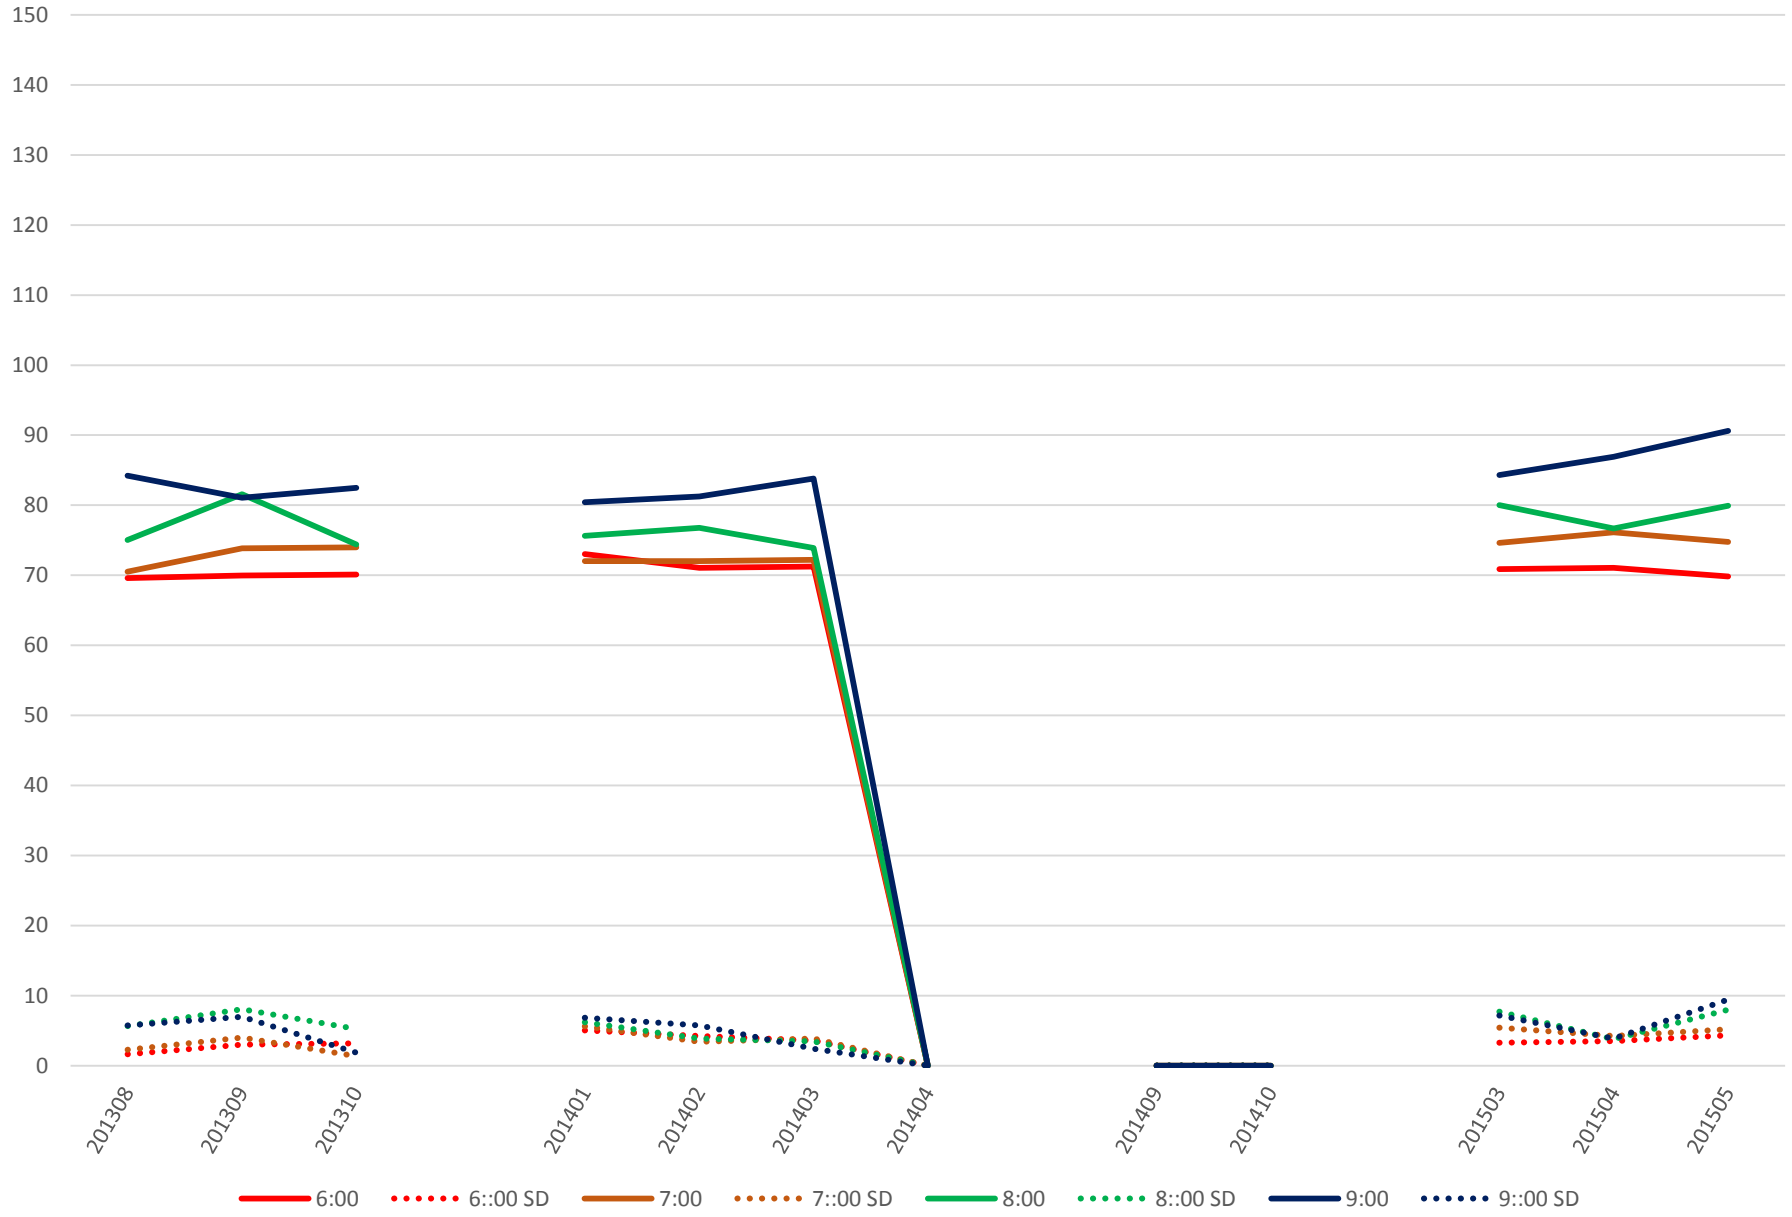

501 Queen Link Times From Long Branch Loop To Silver Birch Ave. Eastbound Saturday Morning

501 Queen Link Times From Long Branch Loop To Silver Birch Ave. Eastbound Saturday Middy

501 Queen Link Times From Long Branch Loop To Silver Birch Ave. Eastbound Saturday
Afternoon

501 Queen Link Times From Long Branch Loop To Silver Birch Ave. Eastbound Saturday Evening

501 Queen Link Times From Long Branch Loop To Silver Birch Ave. Eastbound Sunday Morning

501 Queen Link Times From Long Branch Loop To Silver Birch Ave. Eastbound Sunday Midday

501 Queen Link Times From Long Branch Loop To Silver Birch Ave. Eastbound Sunday Afternoon

501 Queen Link Times From Long Branch Loop To Silver Birch Ave. Eastbound Sunday Evening