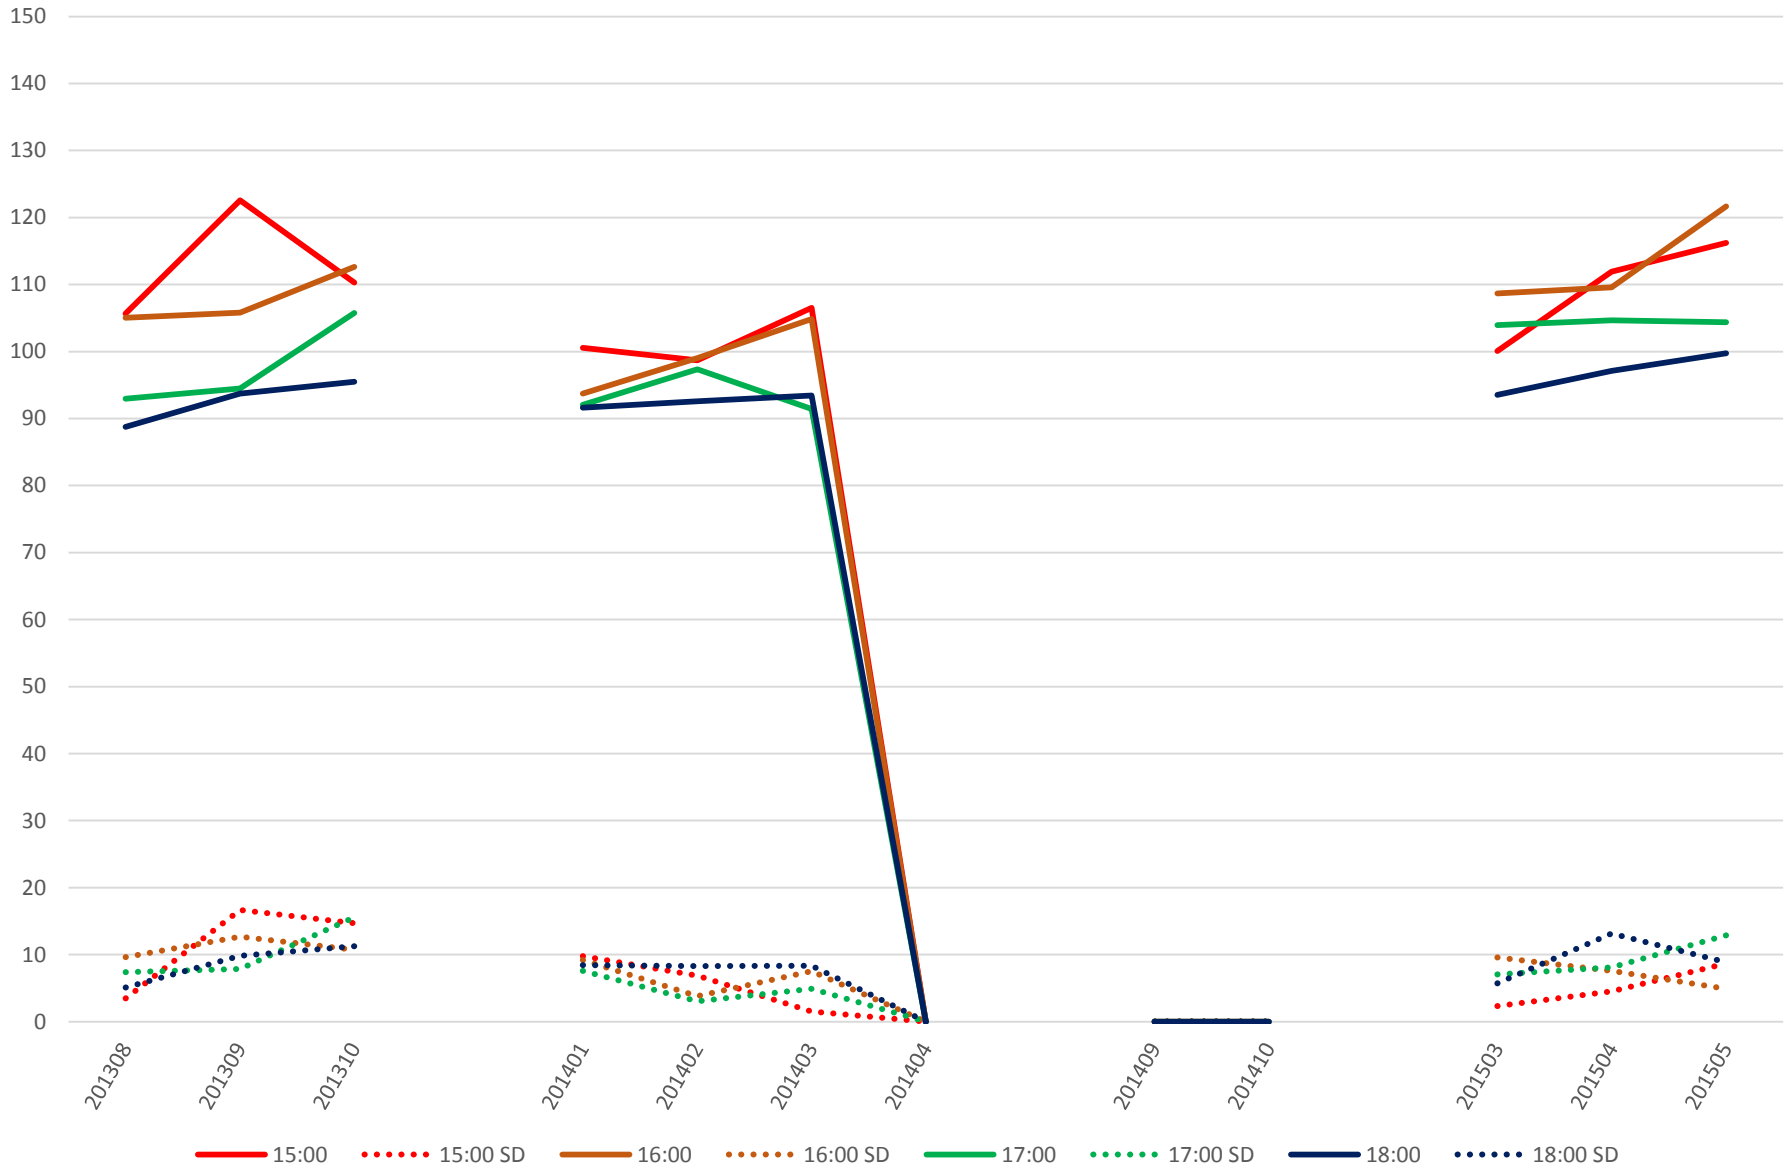

501 Queen Link Times From Long Branch Loop To Silver Birch Ave. Eastbound Saturday Morning

501 Queen Link Times From Long Branch Loop To Silver Birch Ave. Eastbound Saturday Middy

501 Queen Link Times From Long Branch Loop To Silver Birch Ave. Eastbound Saturday
Afternoon

501 Queen Link Times From Long Branch Loop To Silver Birch Ave. Eastbound Saturday Evening

501 Queen Link Times From Long Branch Loop To Silver Birch Ave. Eastbound Sunday Morning

501 Queen Link Times From Long Branch Loop To Silver Birch Ave. Eastbound Sunday Midday

501 Queen Link Times From Long Branch Loop To Silver Birch Ave. Eastbound Sunday Afternoon

501 Queen Link Times From Long Branch Loop To Silver Birch Ave. Eastbound Sunday Evening