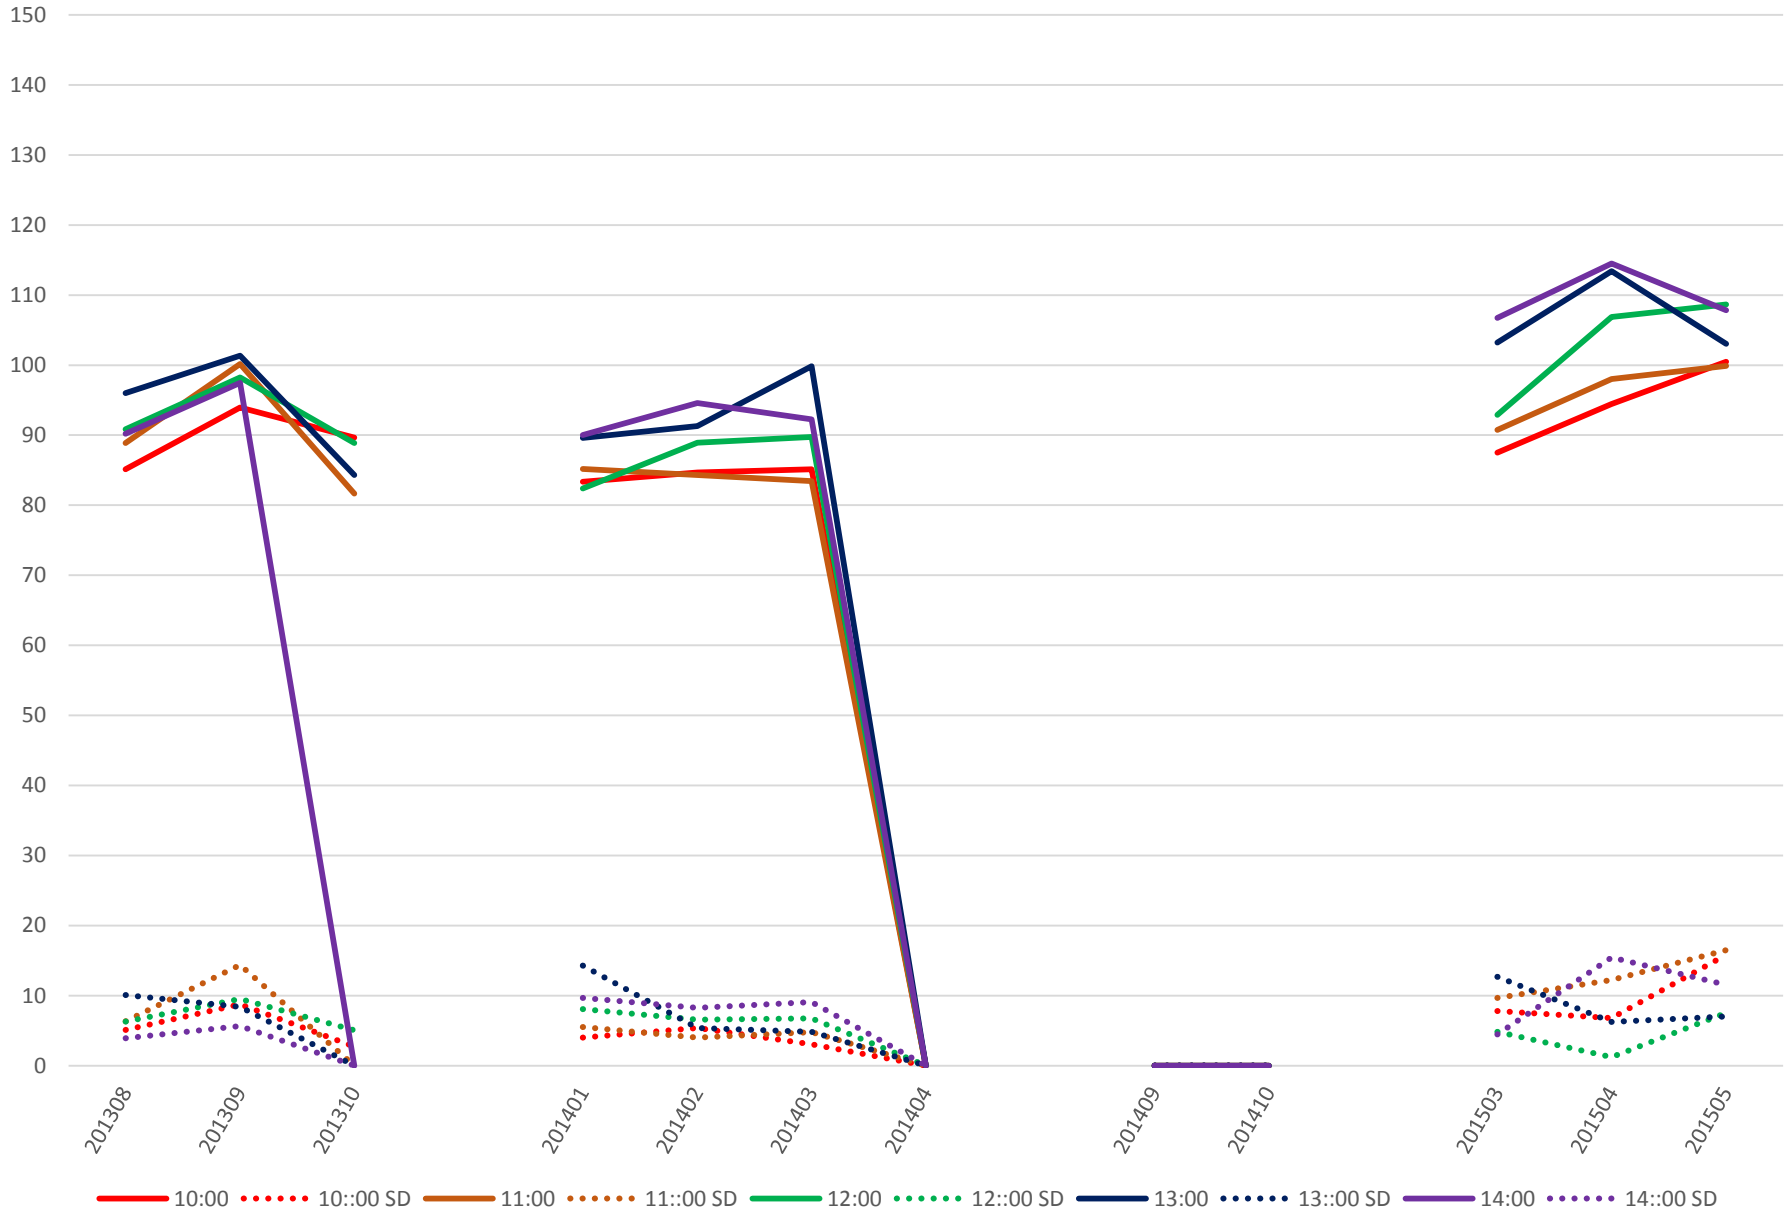

501 Queen Link Times From Long Branch Loop To Silver Birch Ave. Eastbound Saturday Morning

501 Queen Link Times From Long Branch Loop To Silver Birch Ave. Eastbound Saturday Middy

501 Queen Link Times From Long Branch Loop To Silver Birch Ave. Eastbound Saturday
Afternoon

501 Queen Link Times From Long Branch Loop To Silver Birch Ave. Eastbound Saturday Evening

501 Queen Link Times From Long Branch Loop To Silver Birch Ave. Eastbound Sunday Morning

501 Queen Link Times From Long Branch Loop To Silver Birch Ave. Eastbound Sunday Midday

501 Queen Link Times From Long Branch Loop To Silver Birch Ave. Eastbound Sunday Afternoon

501 Queen Link Times From Long Branch Loop To Silver Birch Ave. Eastbound Sunday Evening