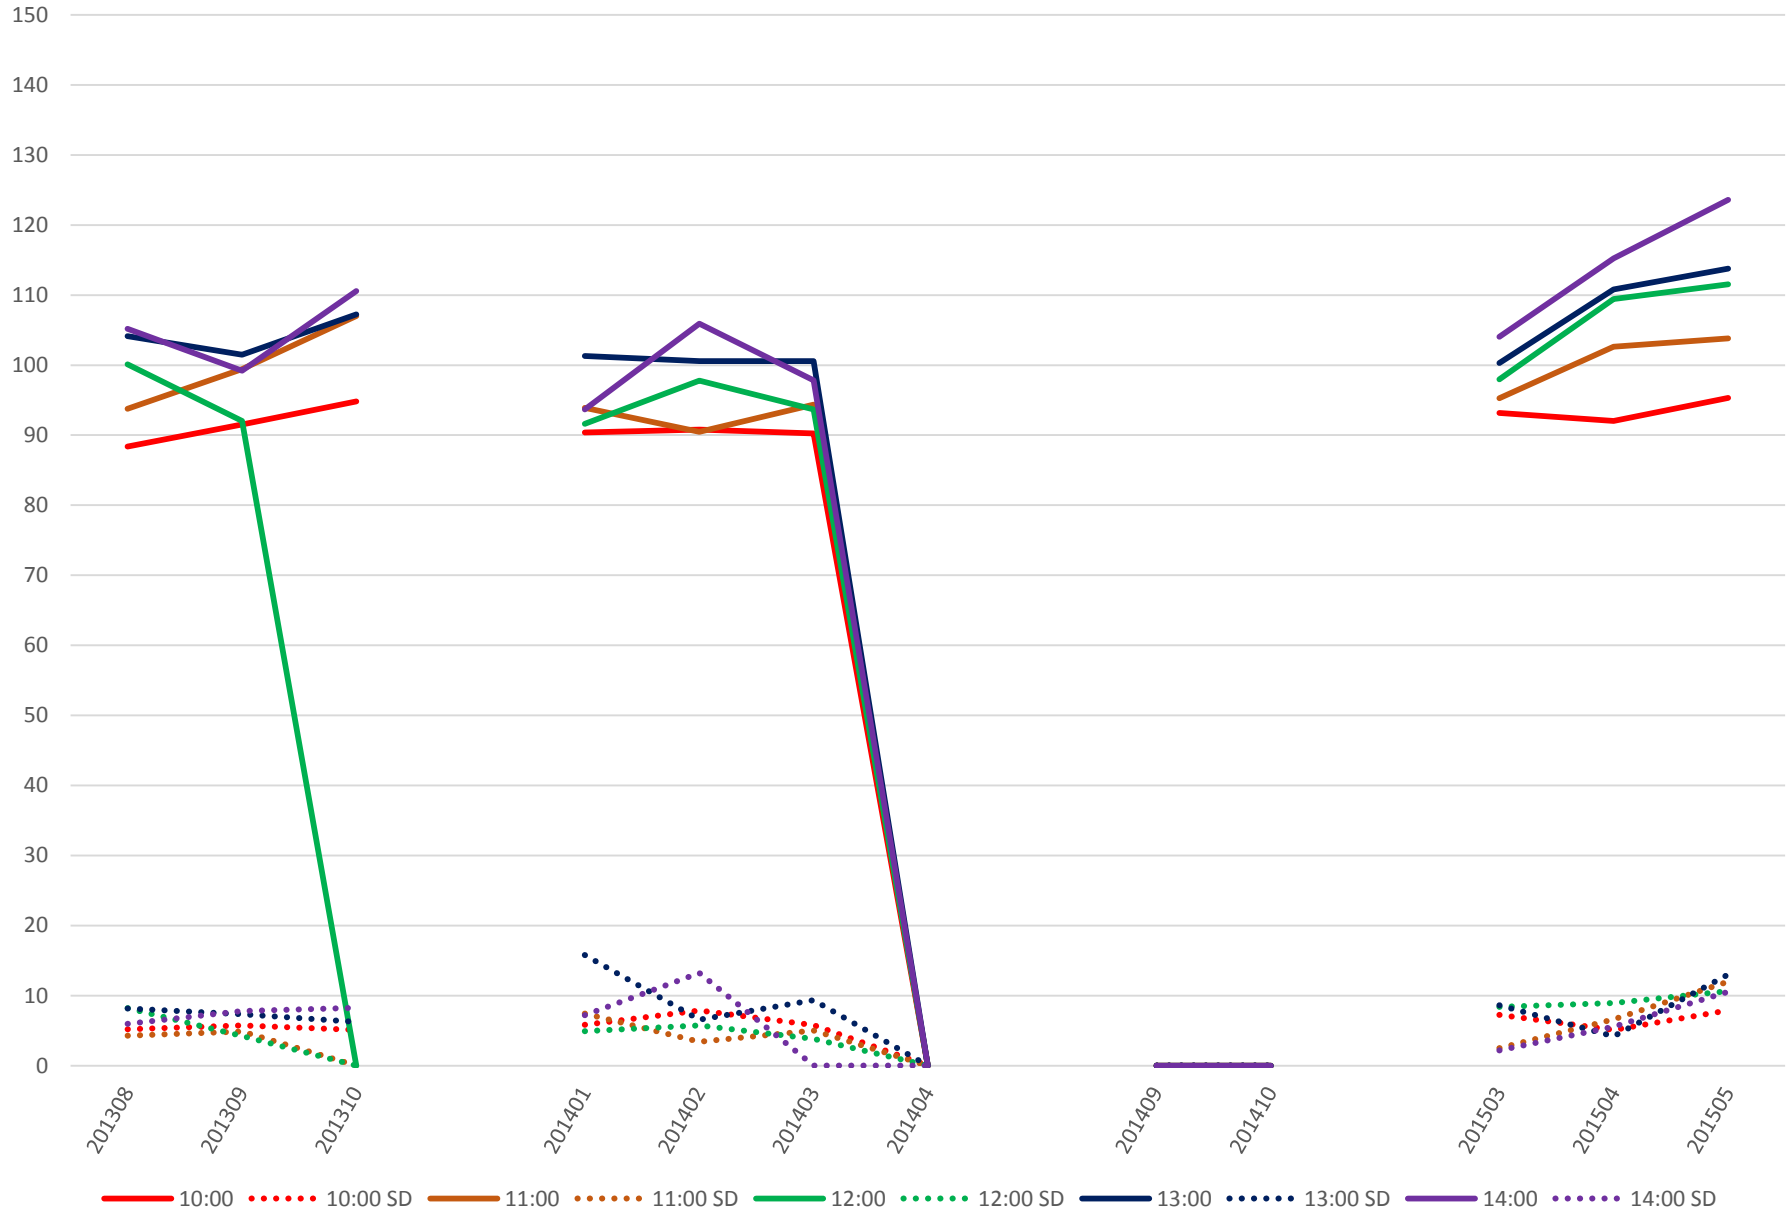

501 Queen Link Times From Long Branch Loop To Silver Birch Ave. Eastbound Saturday Morning

501 Queen Link Times From Long Branch Loop To Silver Birch Ave. Eastbound Saturday Middy

501 Queen Link Times From Long Branch Loop To Silver Birch Ave. Eastbound Saturday
Afternoon

501 Queen Link Times From Long Branch Loop To Silver Birch Ave. Eastbound Saturday Evening

501 Queen Link Times From Long Branch Loop To Silver Birch Ave. Eastbound Sunday Morning

501 Queen Link Times From Long Branch Loop To Silver Birch Ave. Eastbound Sunday Midday

501 Queen Link Times From Long Branch Loop To Silver Birch Ave. Eastbound Sunday Afternoon

501 Queen Link Times From Long Branch Loop To Silver Birch Ave. Eastbound Sunday Evening