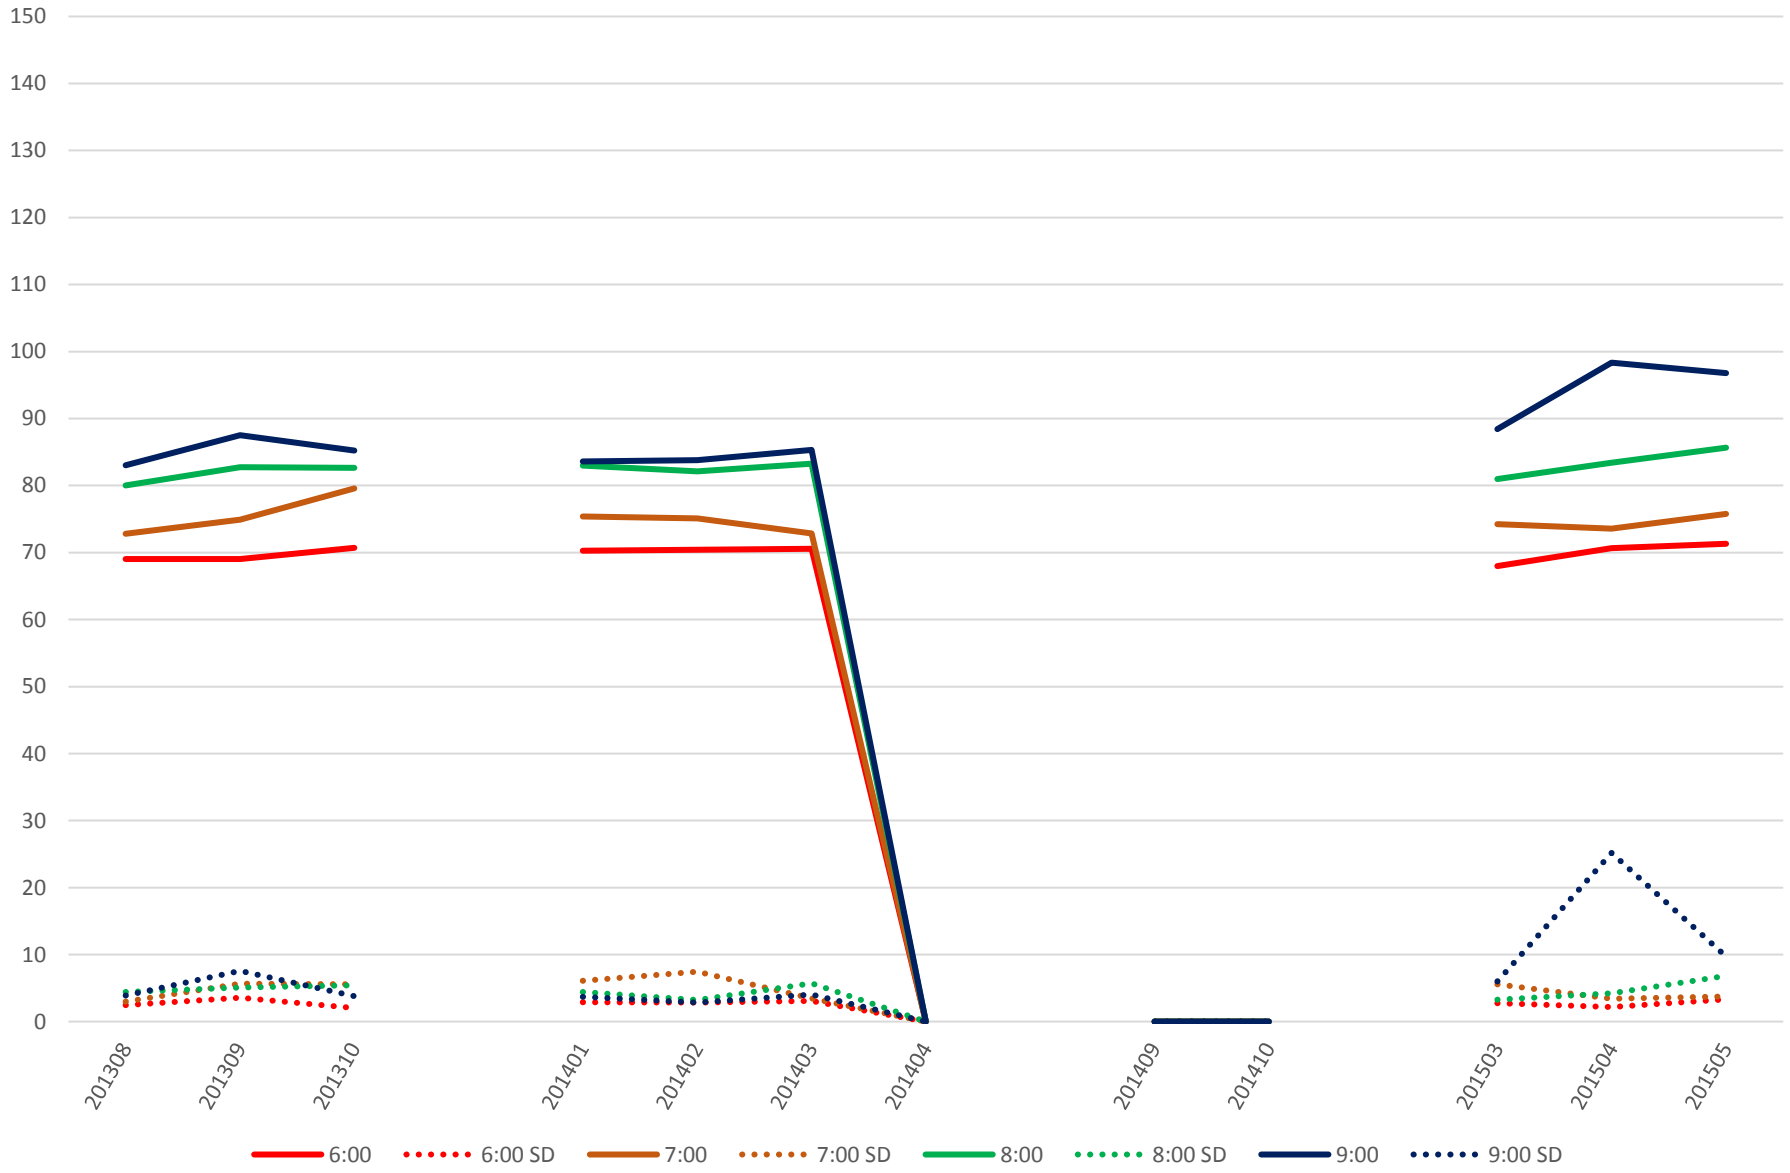

501 Queen Link Times From Long Branch Loop To Silver Birch Ave. Eastbound Saturday Morning

501 Queen Link Times From Long Branch Loop To Silver Birch Ave. Eastbound Saturday Middy

501 Queen Link Times From Long Branch Loop To Silver Birch Ave. Eastbound Saturday
Afternoon

501 Queen Link Times From Long Branch Loop To Silver Birch Ave. Eastbound Saturday Evening

501 Queen Link Times From Long Branch Loop To Silver Birch Ave. Eastbound Sunday Morning

501 Queen Link Times From Long Branch Loop To Silver Birch Ave. Eastbound Sunday Midday

501 Queen Link Times From Long Branch Loop To Silver Birch Ave. Eastbound Sunday Afternoon

501 Queen Link Times From Long Branch Loop To Silver Birch Ave. Eastbound Sunday Evening