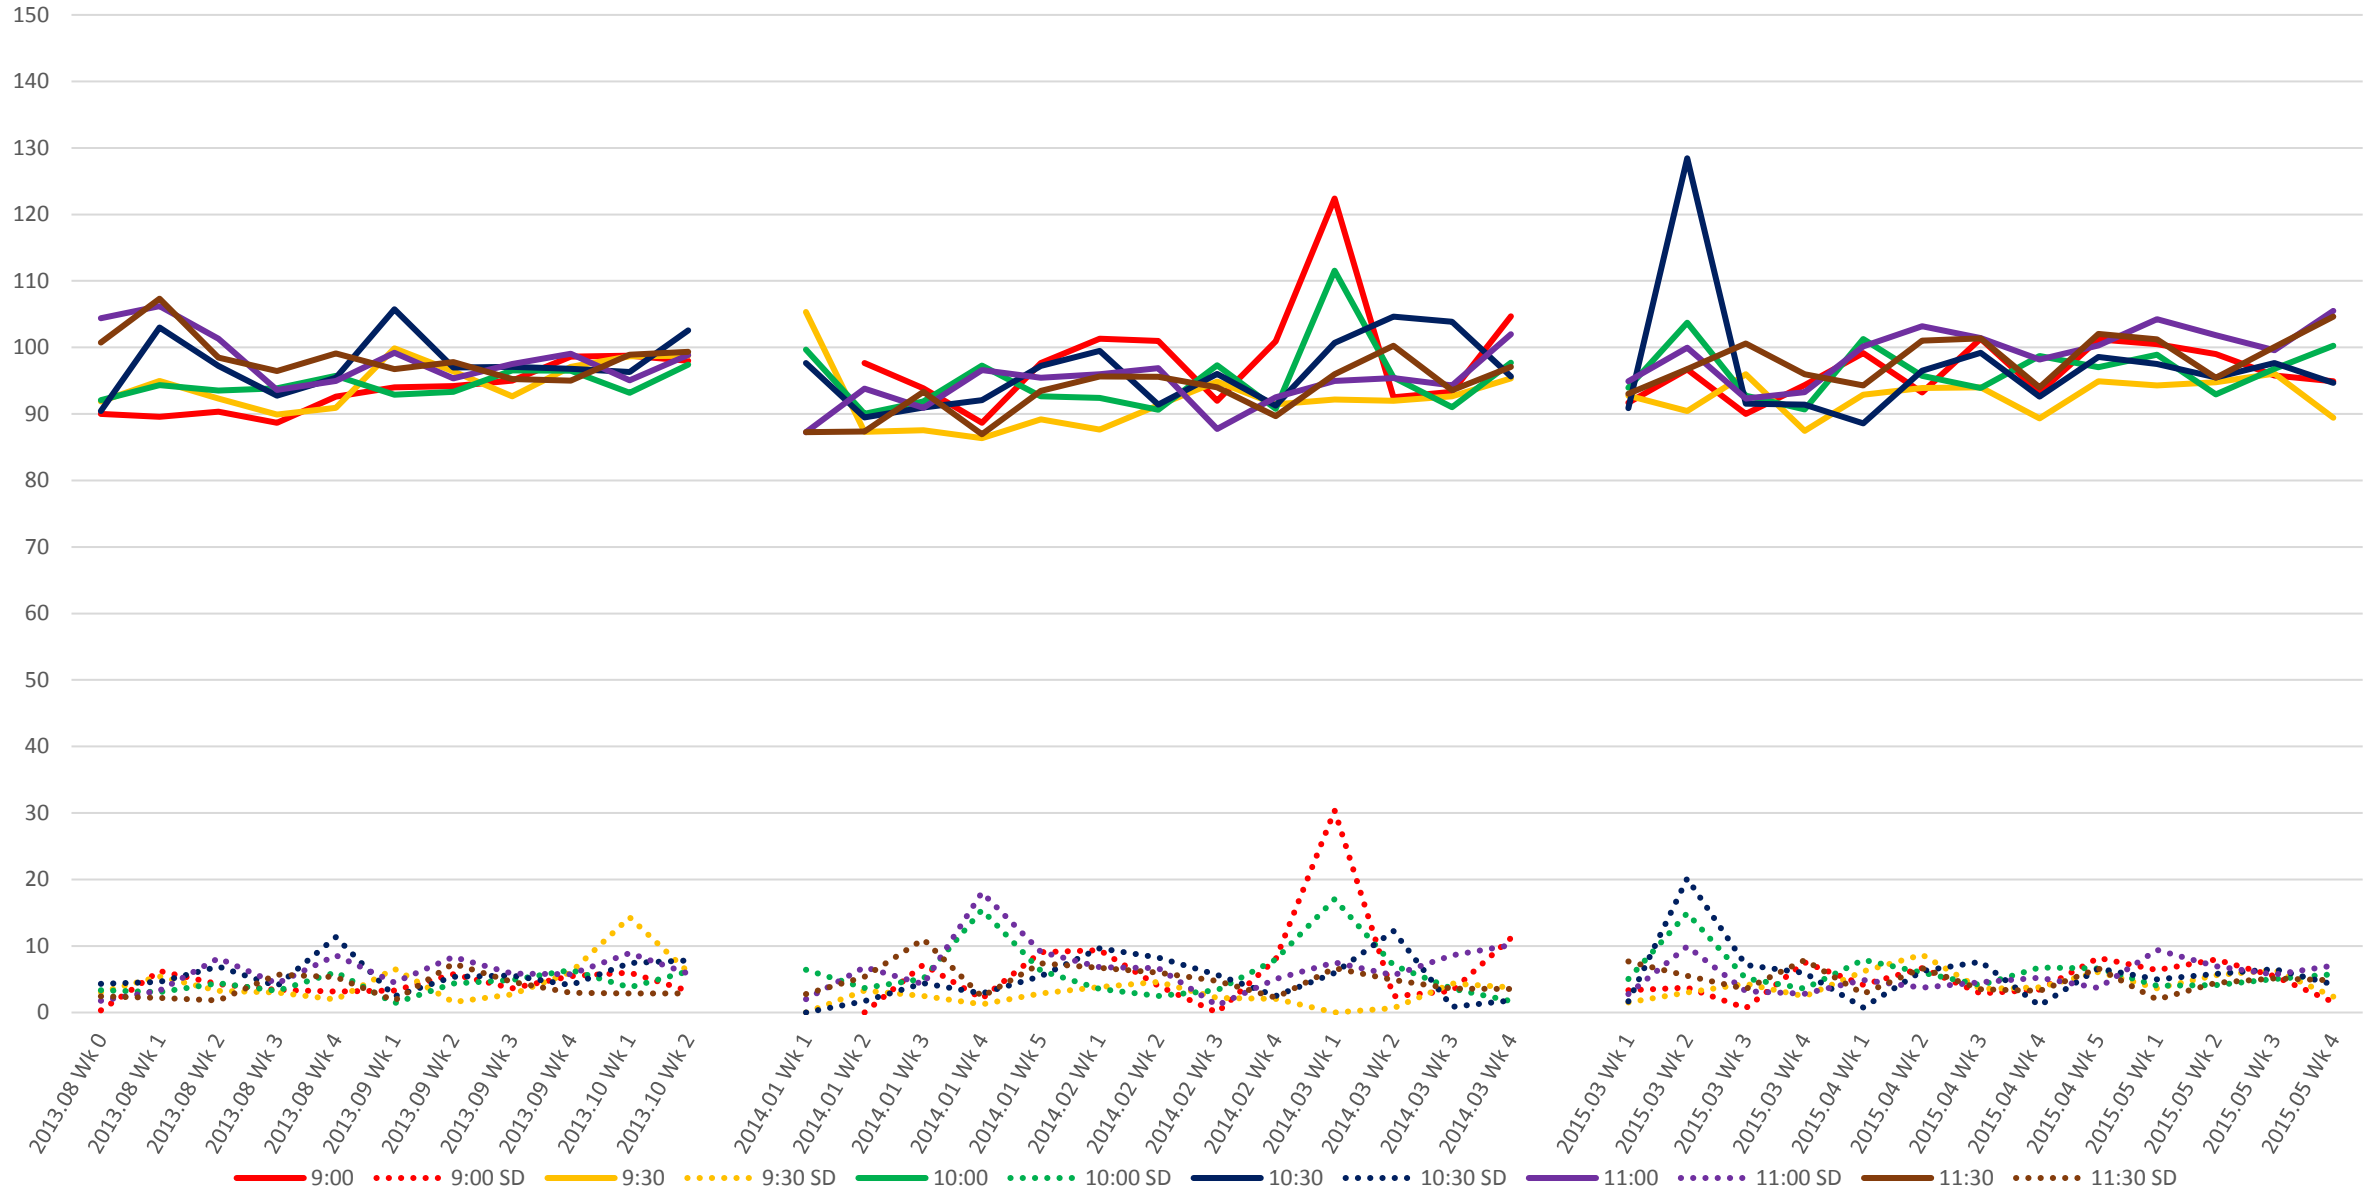

501 Queen Link Times From Long Branch Loop To Silver Birch Ave. Eastbound Early Morning

501 Queen Link Times From Long Branch Loop To Silver Birch Ave. Eastbound Late Morning

501 Queen Link Times From Long Branch Loop To Silver Birch Ave. Eastbound Late Afternoon

501 Queen Link Times From Long Branch Loop To Silver Birch Ave. Eastbound Early Evening

501 Queen Link Times From Long Branch Loop To Silver Birch Ave. Eastbound Late Evening