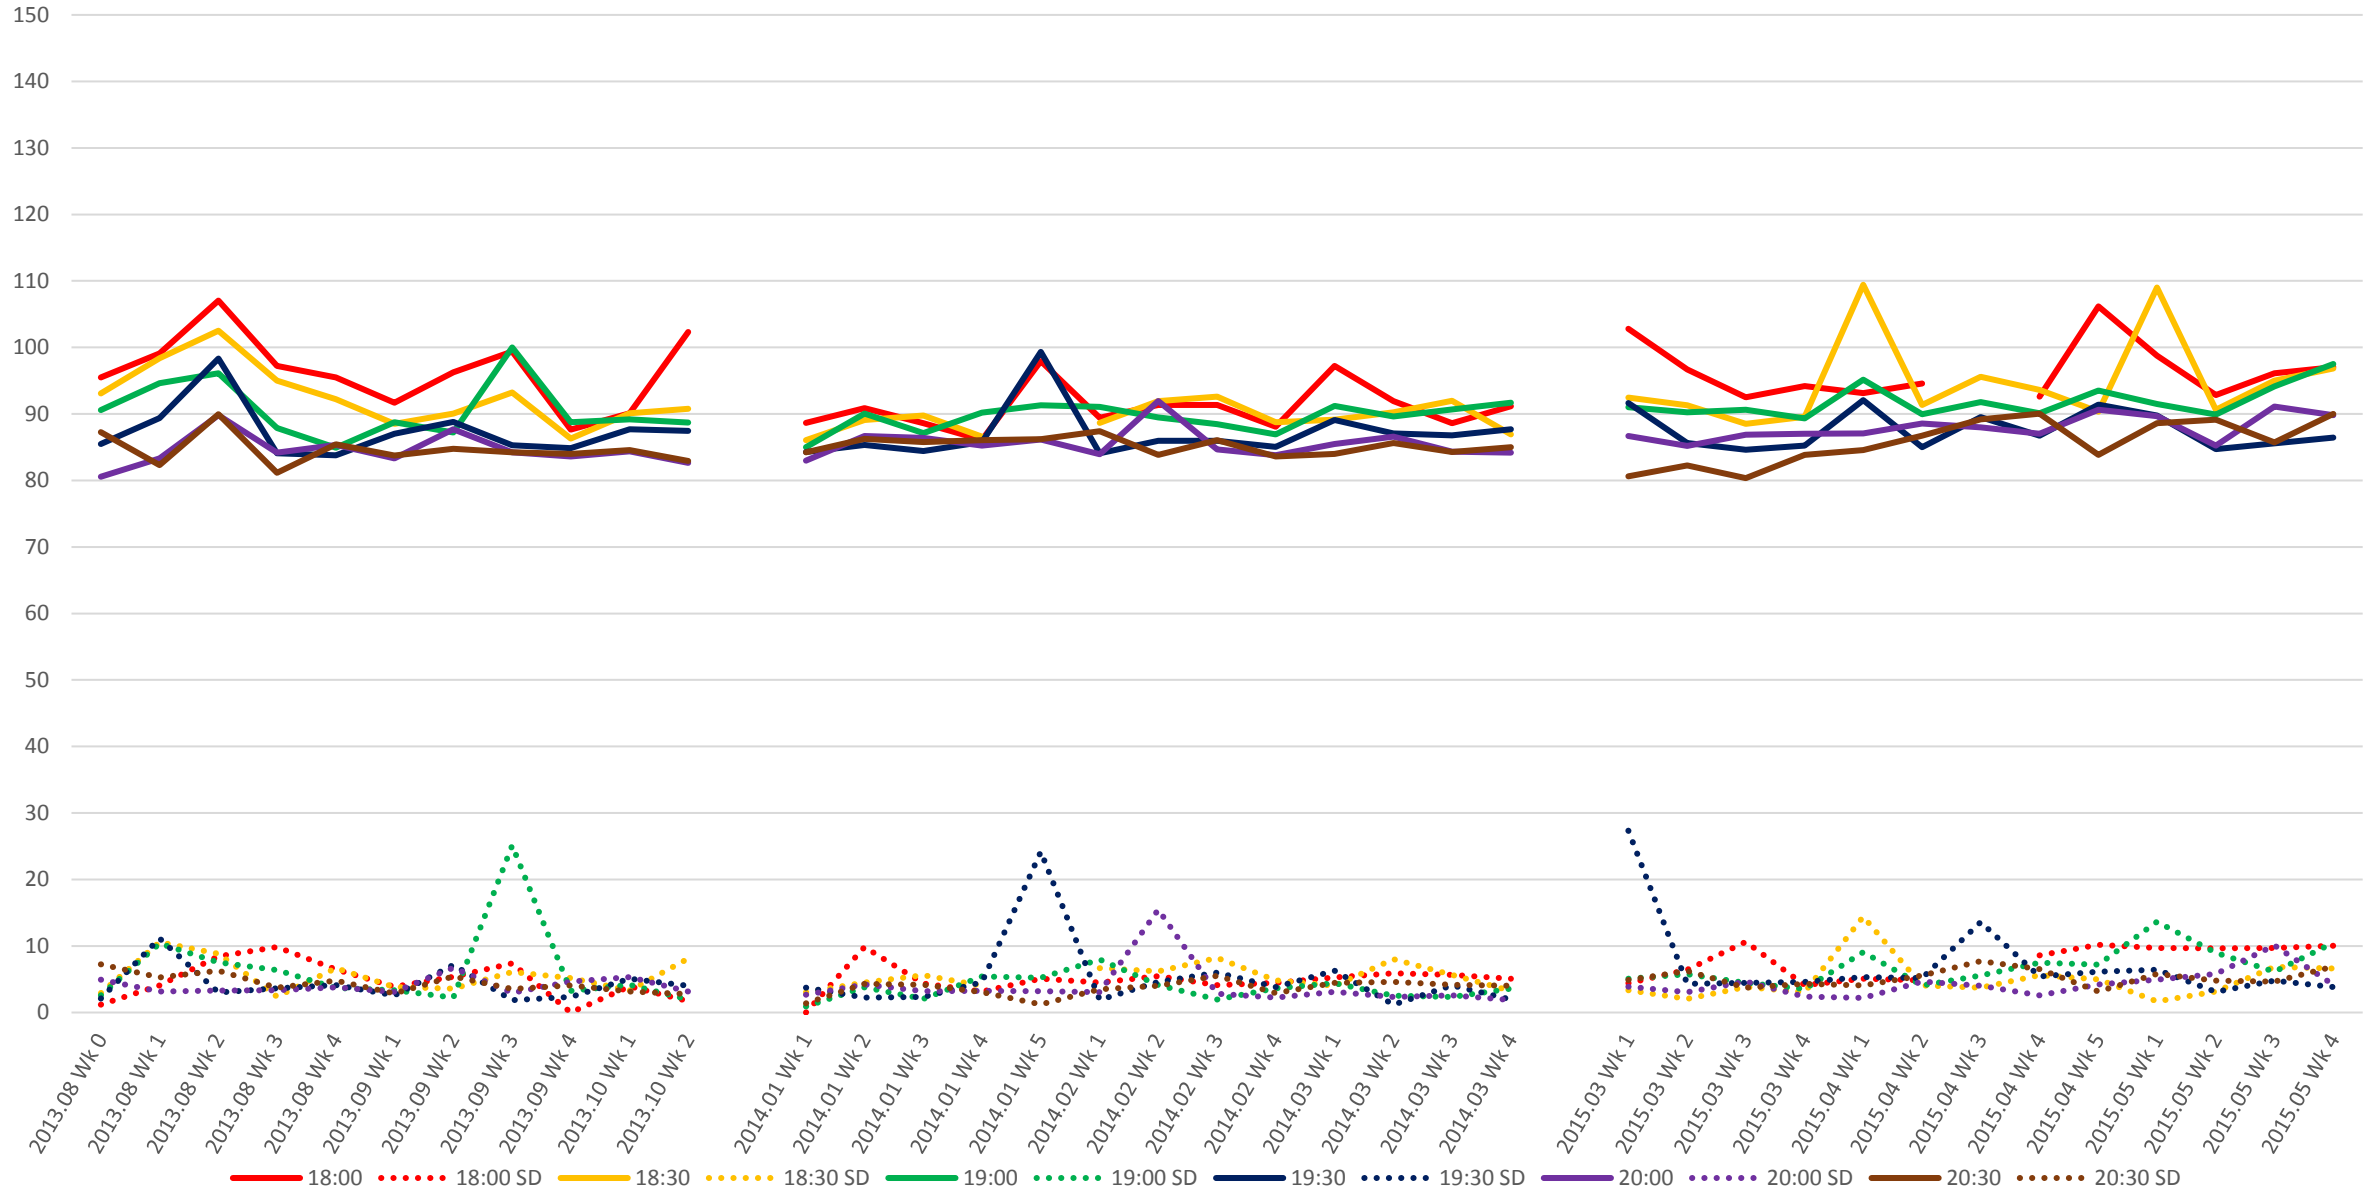

501 Queen Link Times From Long Branch Loop To Silver Birch Ave. Eastbound Early Morning

501 Queen Link Times From Long Branch Loop To Silver Birch Ave. Eastbound Late Morning

501 Queen Link Times From Long Branch Loop To Silver Birch Ave. Eastbound Late Afternoon

501 Queen Link Times From Long Branch Loop To Silver Birch Ave. Eastbound Early Evening

501 Queen Link Times From Long Branch Loop To Silver Birch Ave. Eastbound Late Evening