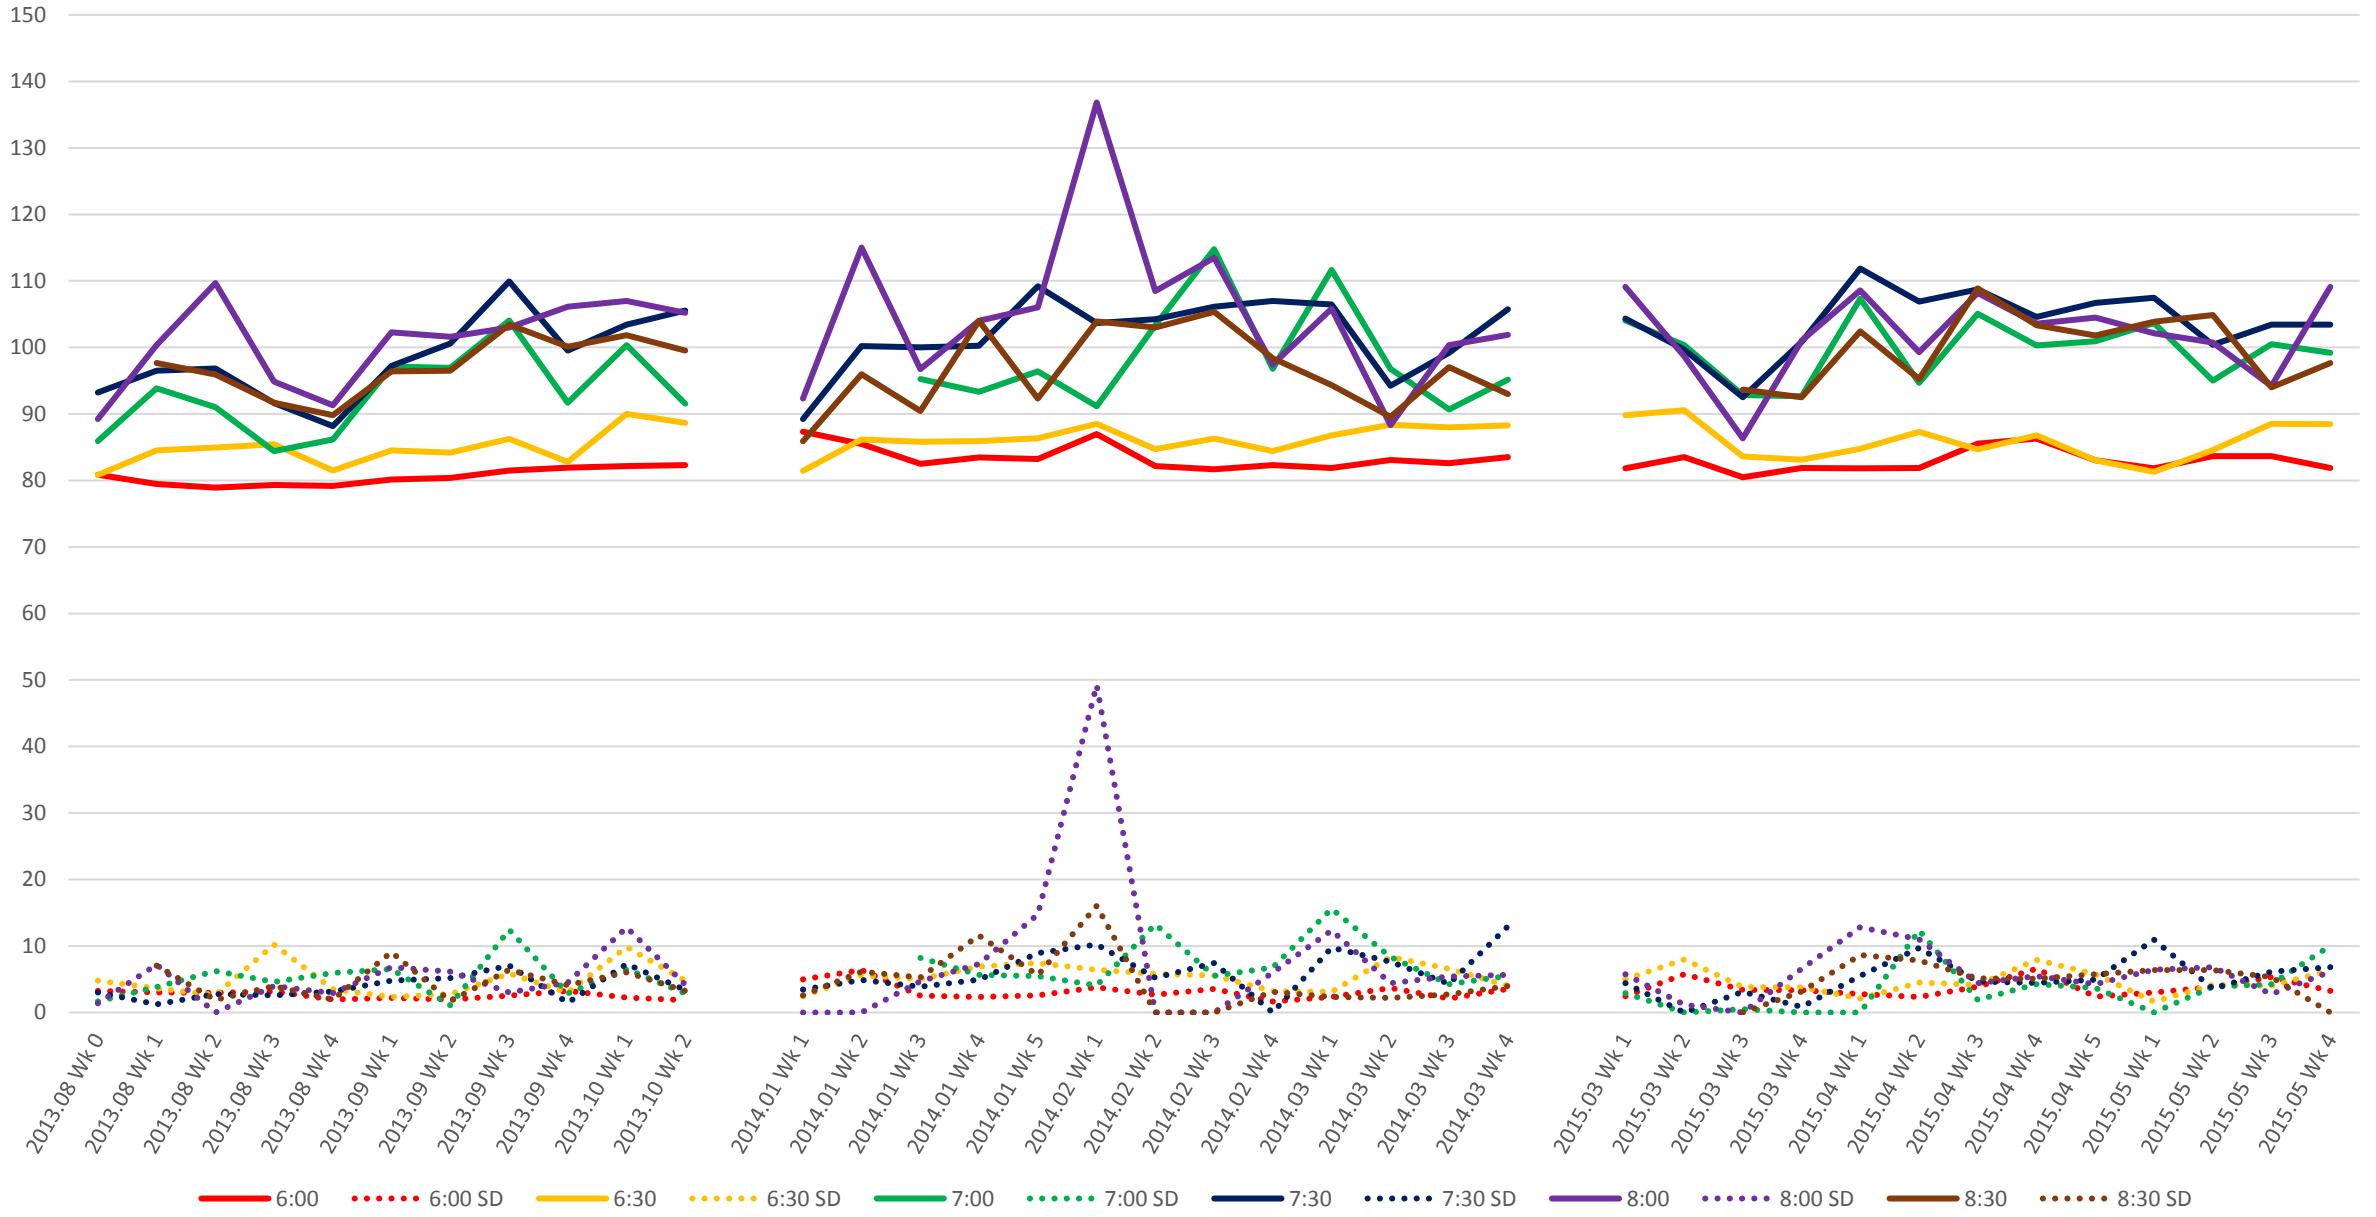

501 Queen Link Times From Long Branch Loop To Silver Birch Ave. Eastbound Early Morning

501 Queen Link Times From Long Branch Loop To Silver Birch Ave. Eastbound Late Morning

501 Queen Link Times From Long Branch Loop To Silver Birch Ave. Eastbound Late Afternoon

501 Queen Link Times From Long Branch Loop To Silver Birch Ave. Eastbound Early Evening

501 Queen Link Times From Long Branch Loop To Silver Birch Ave. Eastbound Late Evening