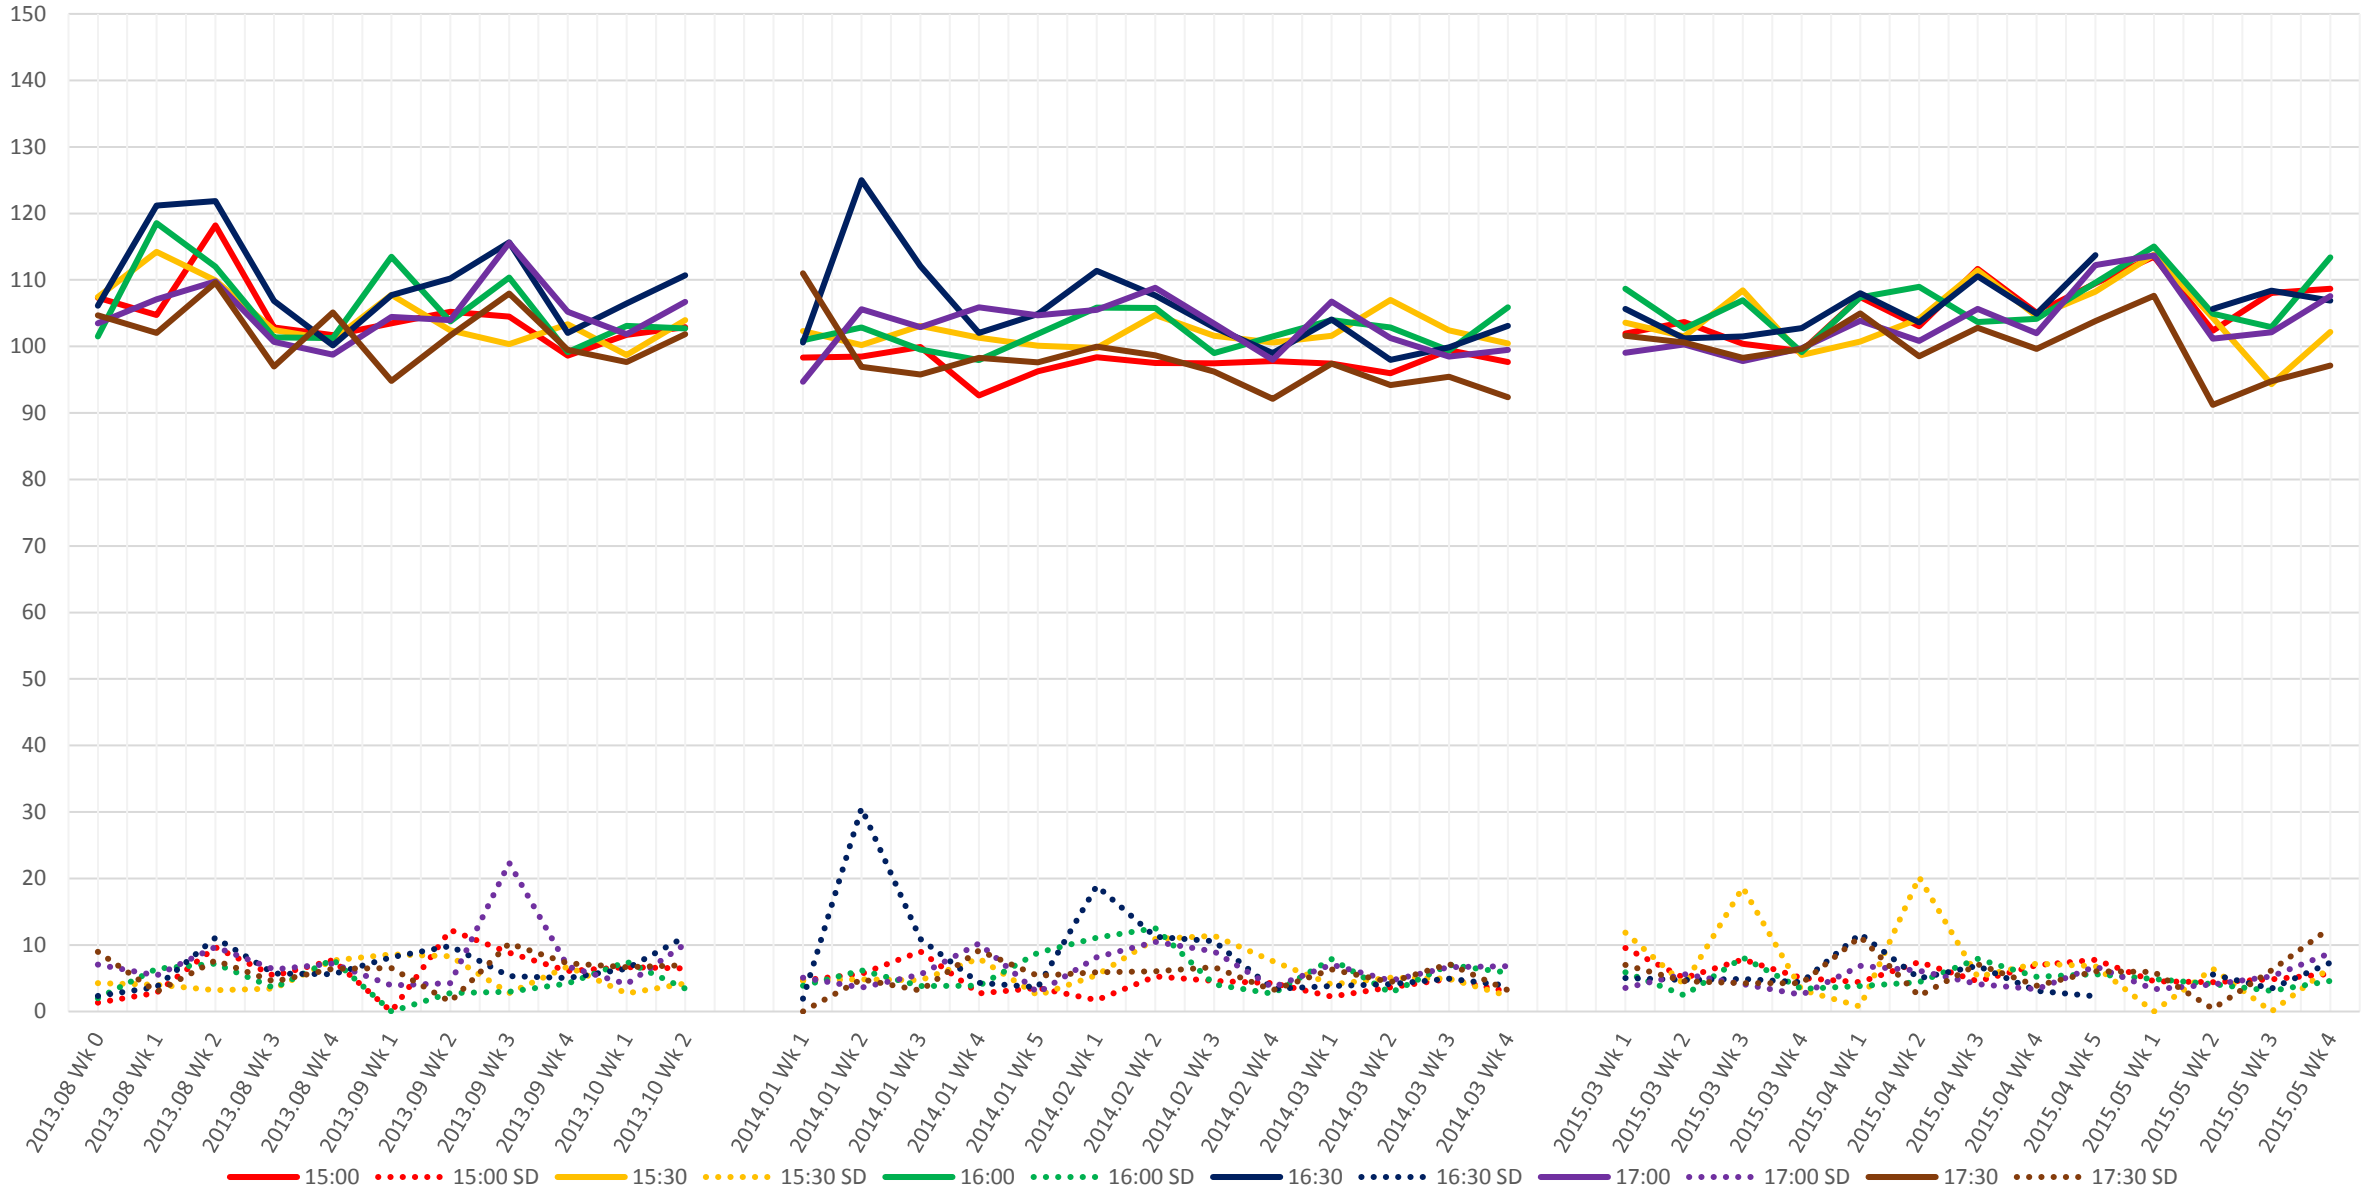

501 Queen Link Times From Long Branch Loop To Silver Birch Ave. Eastbound Early Morning

501 Queen Link Times From Long Branch Loop To Silver Birch Ave. Eastbound Late Morning

501 Queen Link Times From Long Branch Loop To Silver Birch Ave. Eastbound Late Afternoon

501 Queen Link Times From Long Branch Loop To Silver Birch Ave. Eastbound Early Evening

501 Queen Link Times From Long Branch Loop To Silver Birch Ave. Eastbound Late Evening