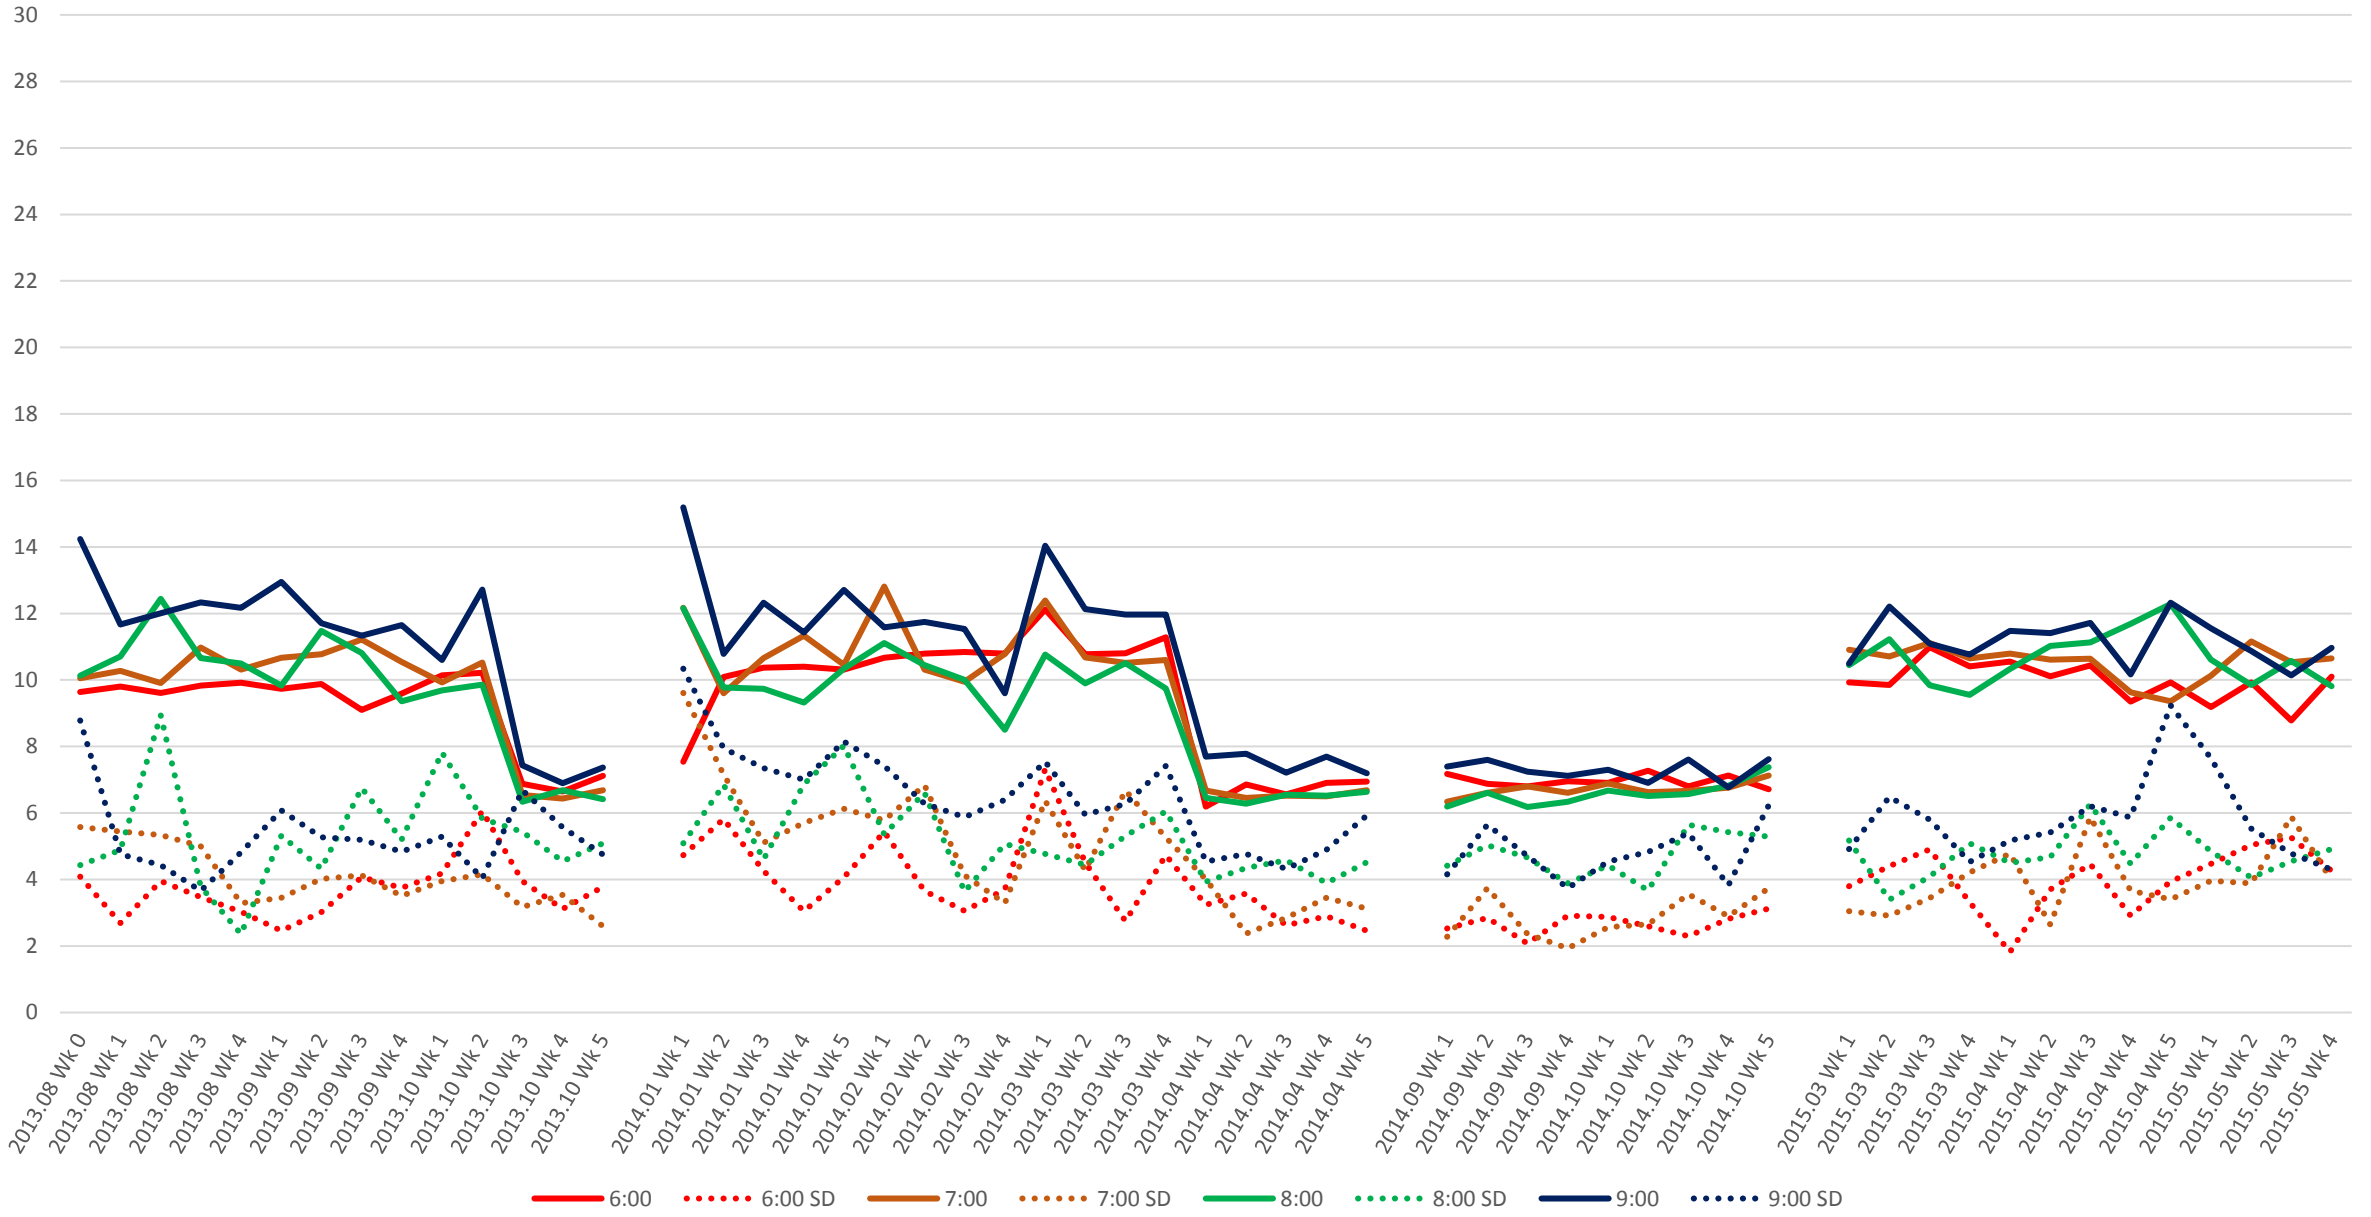

501 Queen Headways at Royal York Eastbound Morning

501 Queen Headways at Royal York Eastbound Midday

501 Queen Headways at Royal York Eastbound Afternoon

501 Queen Headways at Royal York Eastbound Evening