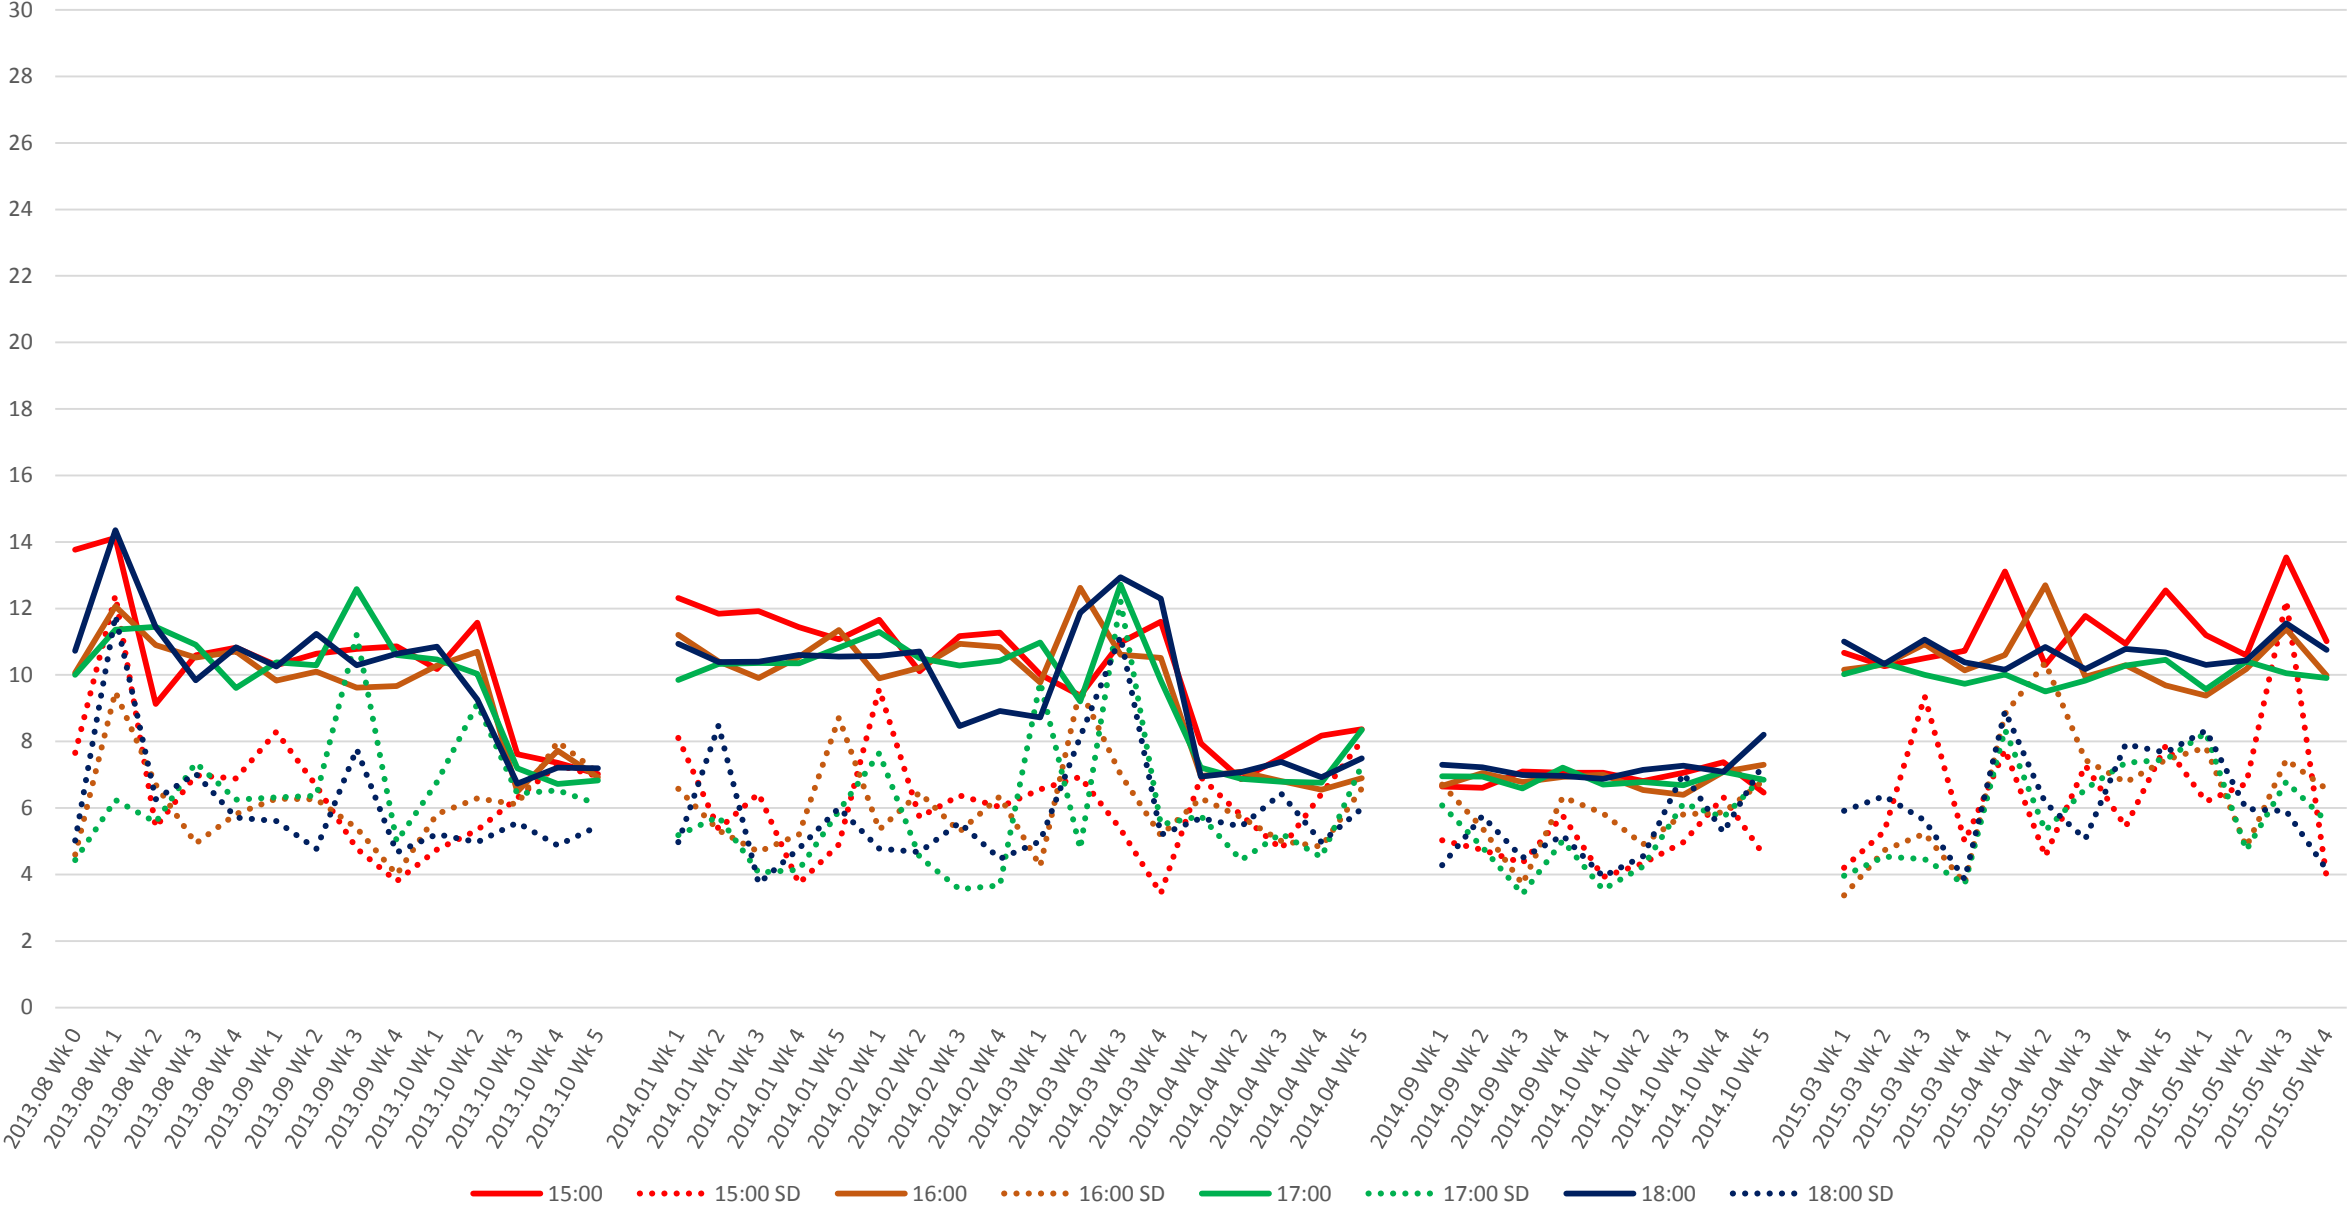

501 Queen Headways at Royal York Eastbound Morning

501 Queen Headways at Royal York Eastbound Midday

501 Queen Headways at Royal York Eastbound Afternoon

501 Queen Headways at Royal York Eastbound Evening