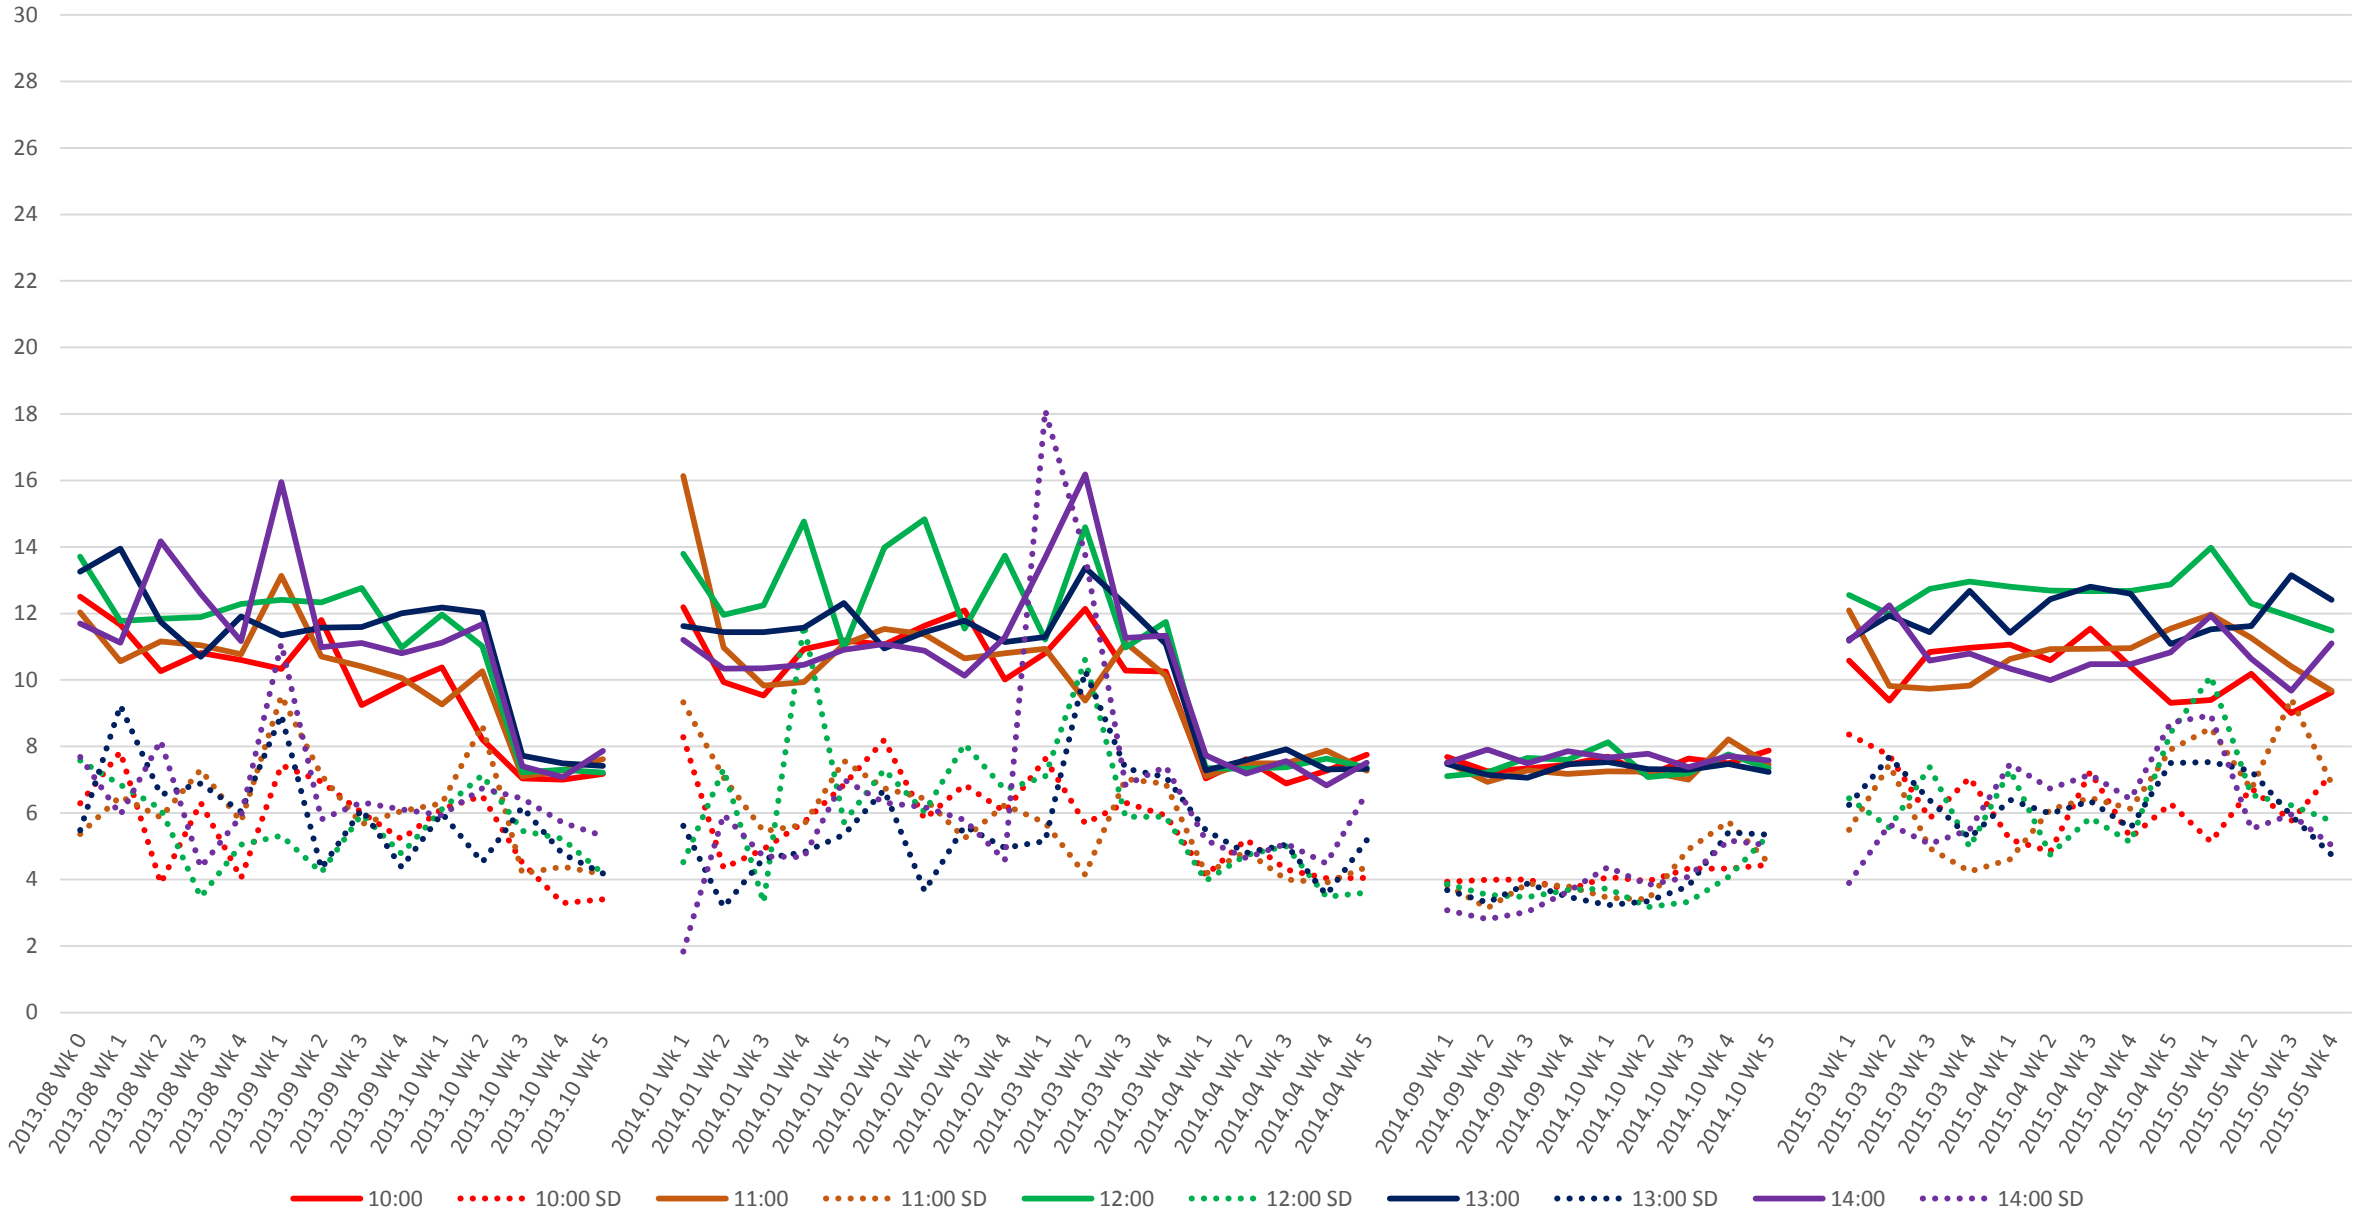

501 Queen Headways at Royal York Eastbound Morning

501 Queen Headways at Royal York Eastbound Midday

501 Queen Headways at Royal York Eastbound Afternoon

501 Queen Headways at Royal York Eastbound Evening