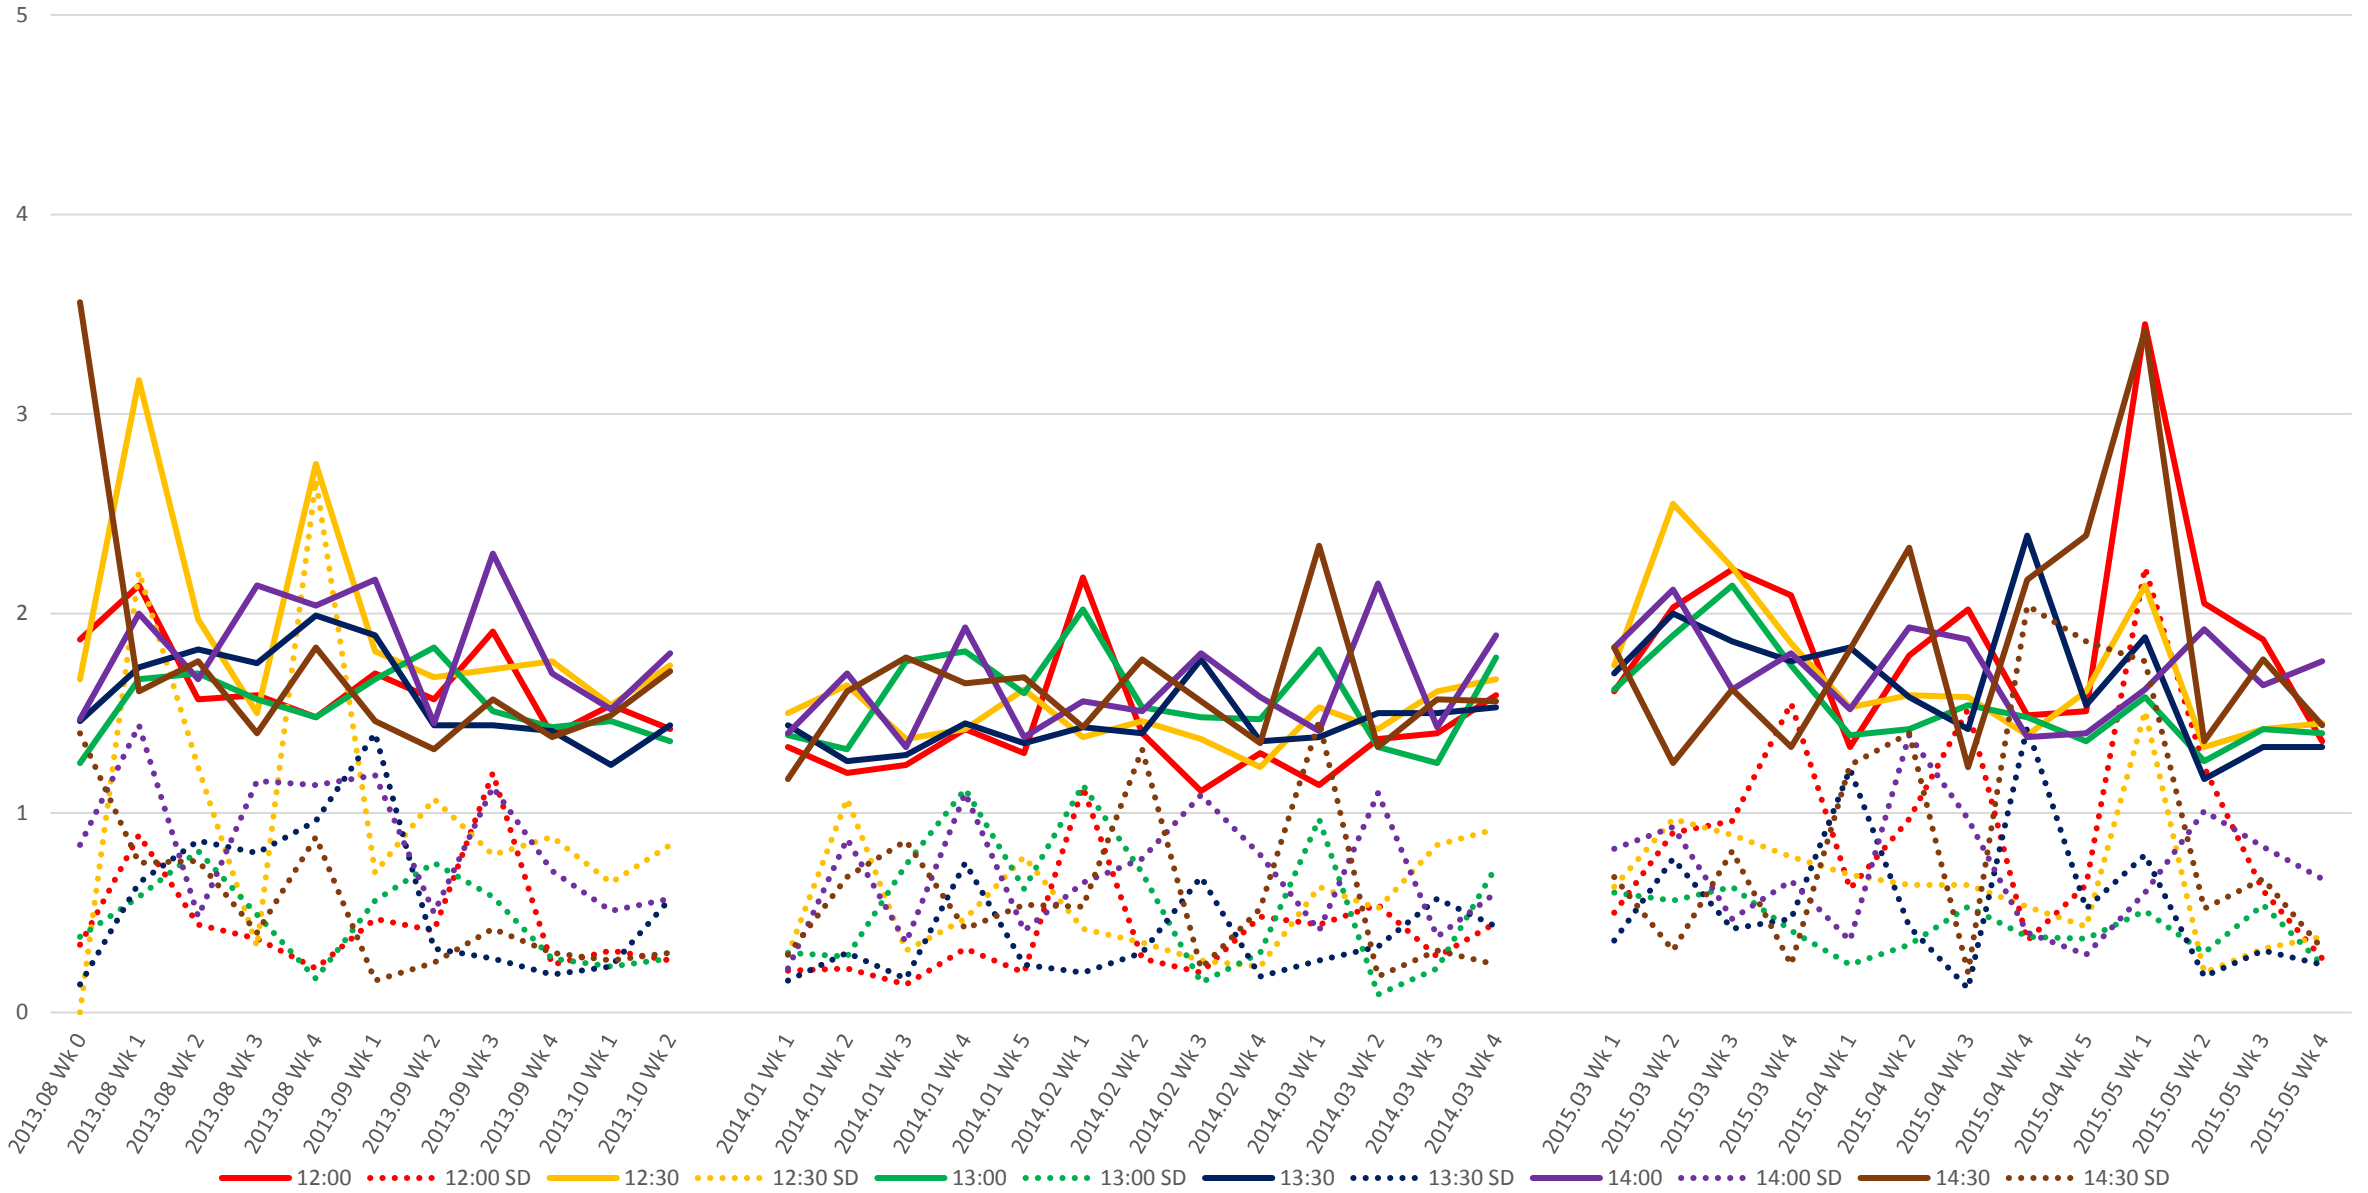

501 Queen Link Times From Lakeshore Humber To Queensway Humber Eastbound Early Morning

501 Queen Link Times From Lakeshore Humber To Queensway Humber Eastbound Late Morning

501 Queen Link Times From Lakeshore Humber To Queensway Humber Eastbound Early Afternoon

501 Queen Link Times From Lakeshore Humber To Queensway Humber Eastbound Late Afternoon

501 Queen Link Times From Lakeshore Humber To Queensway Humber Eastbound Early Evening

501 Queen Link Times From Lakeshore Humber To Queensway Humber Eastbound Late Evening