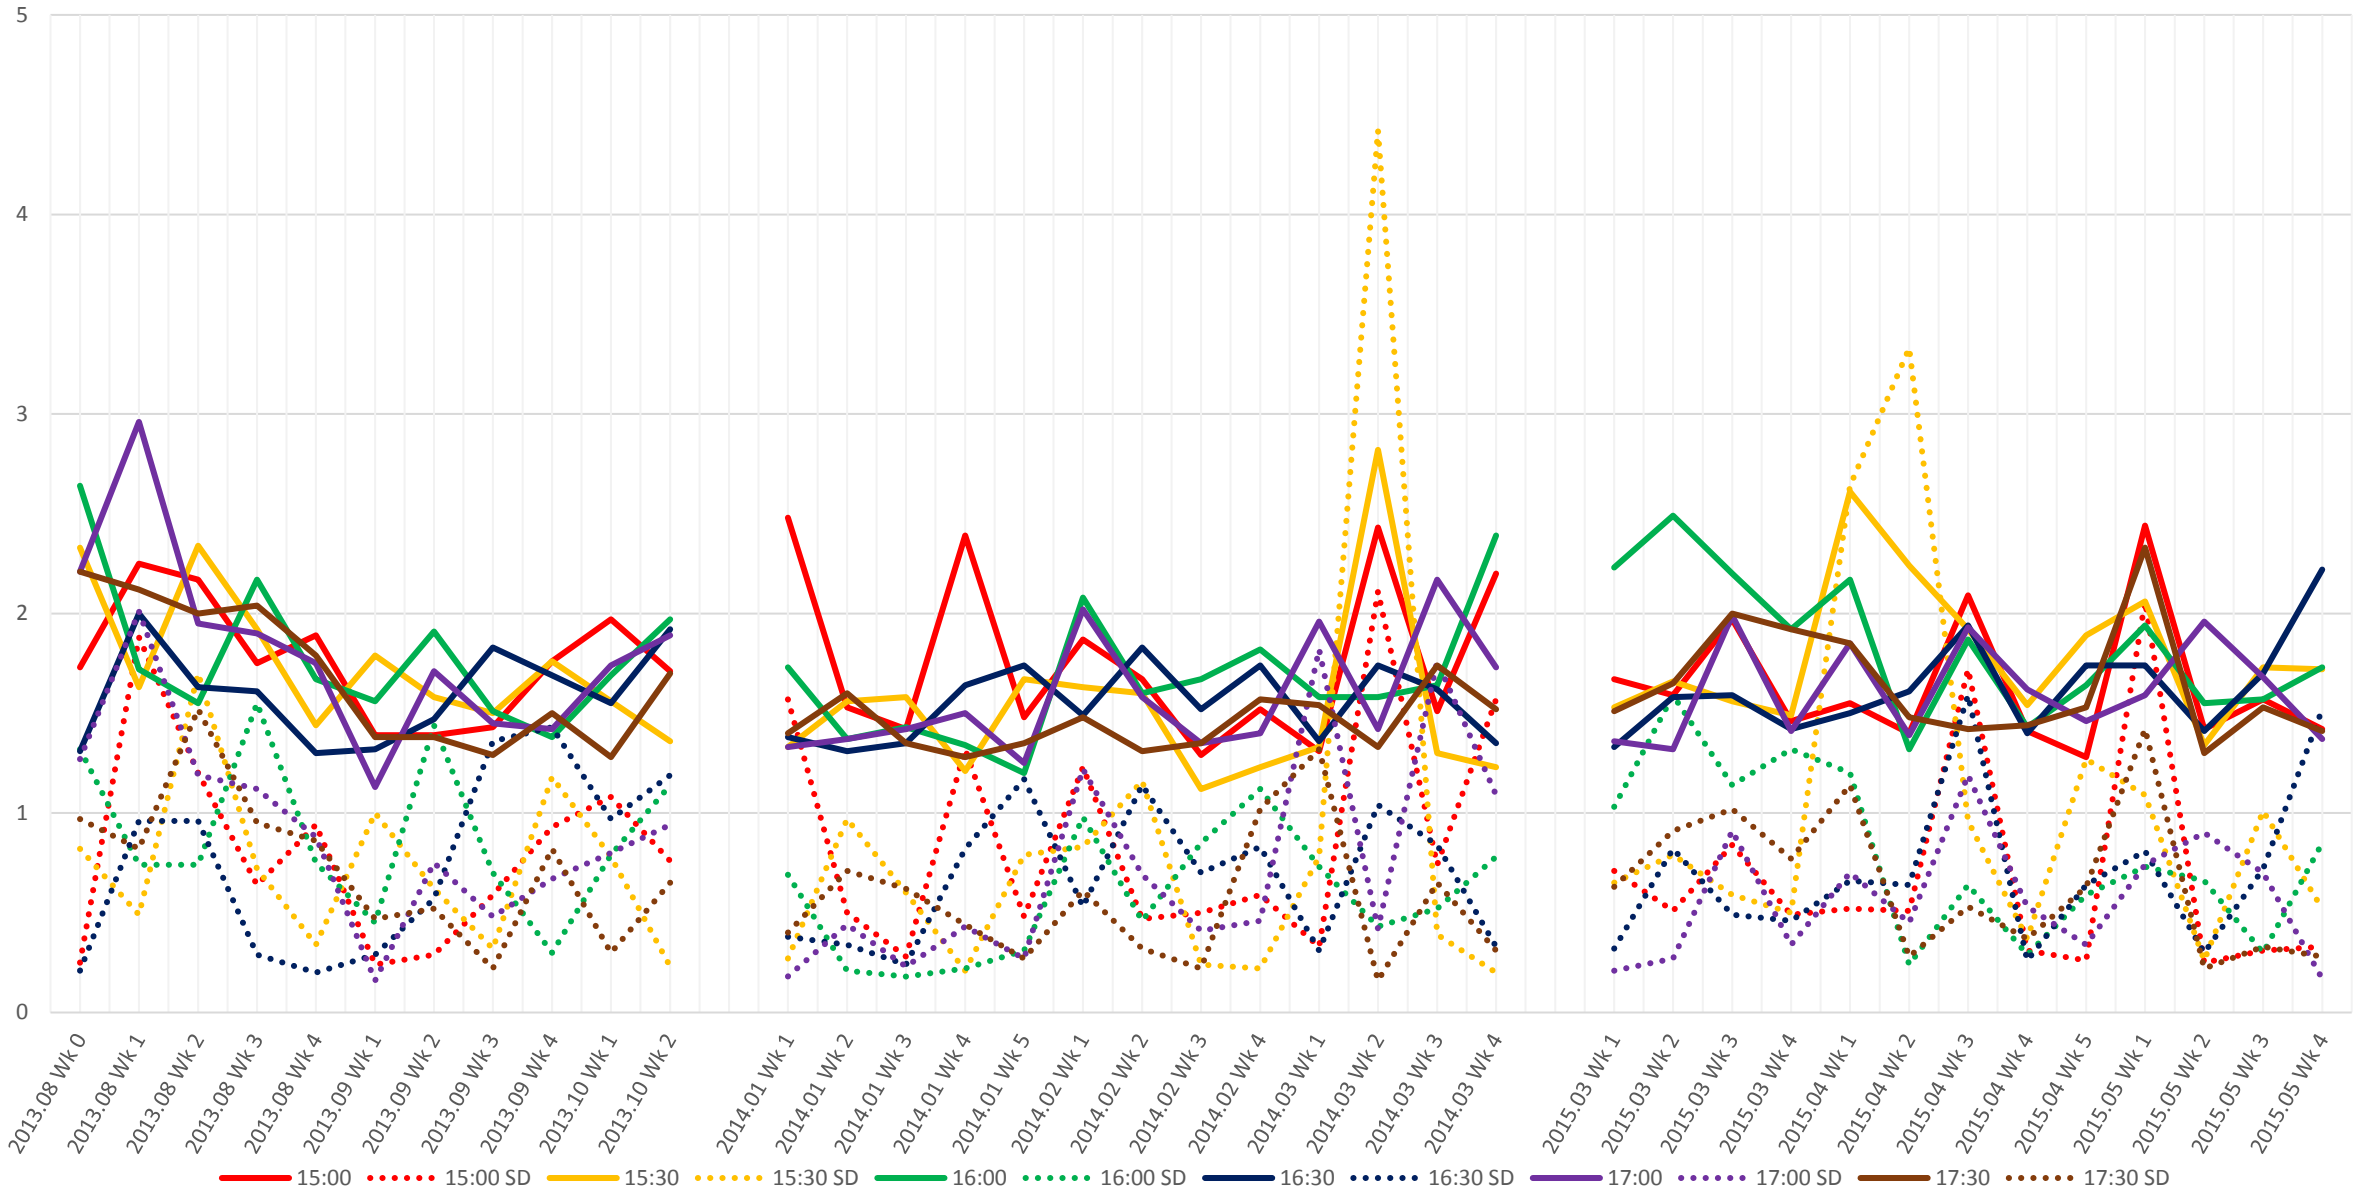

501 Queen Link Times From Lakeshore Humber To Queensway Humber Eastbound Early Morning

501 Queen Link Times From Lakeshore Humber To Queensway Humber Eastbound Late Morning

501 Queen Link Times From Lakeshore Humber To Queensway Humber Eastbound Early Afternoon

501 Queen Link Times From Lakeshore Humber To Queensway Humber Eastbound Late Afternoon

501 Queen Link Times From Lakeshore Humber To Queensway Humber Eastbound Early Evening

501 Queen Link Times From Lakeshore Humber To Queensway Humber Eastbound Late Evening