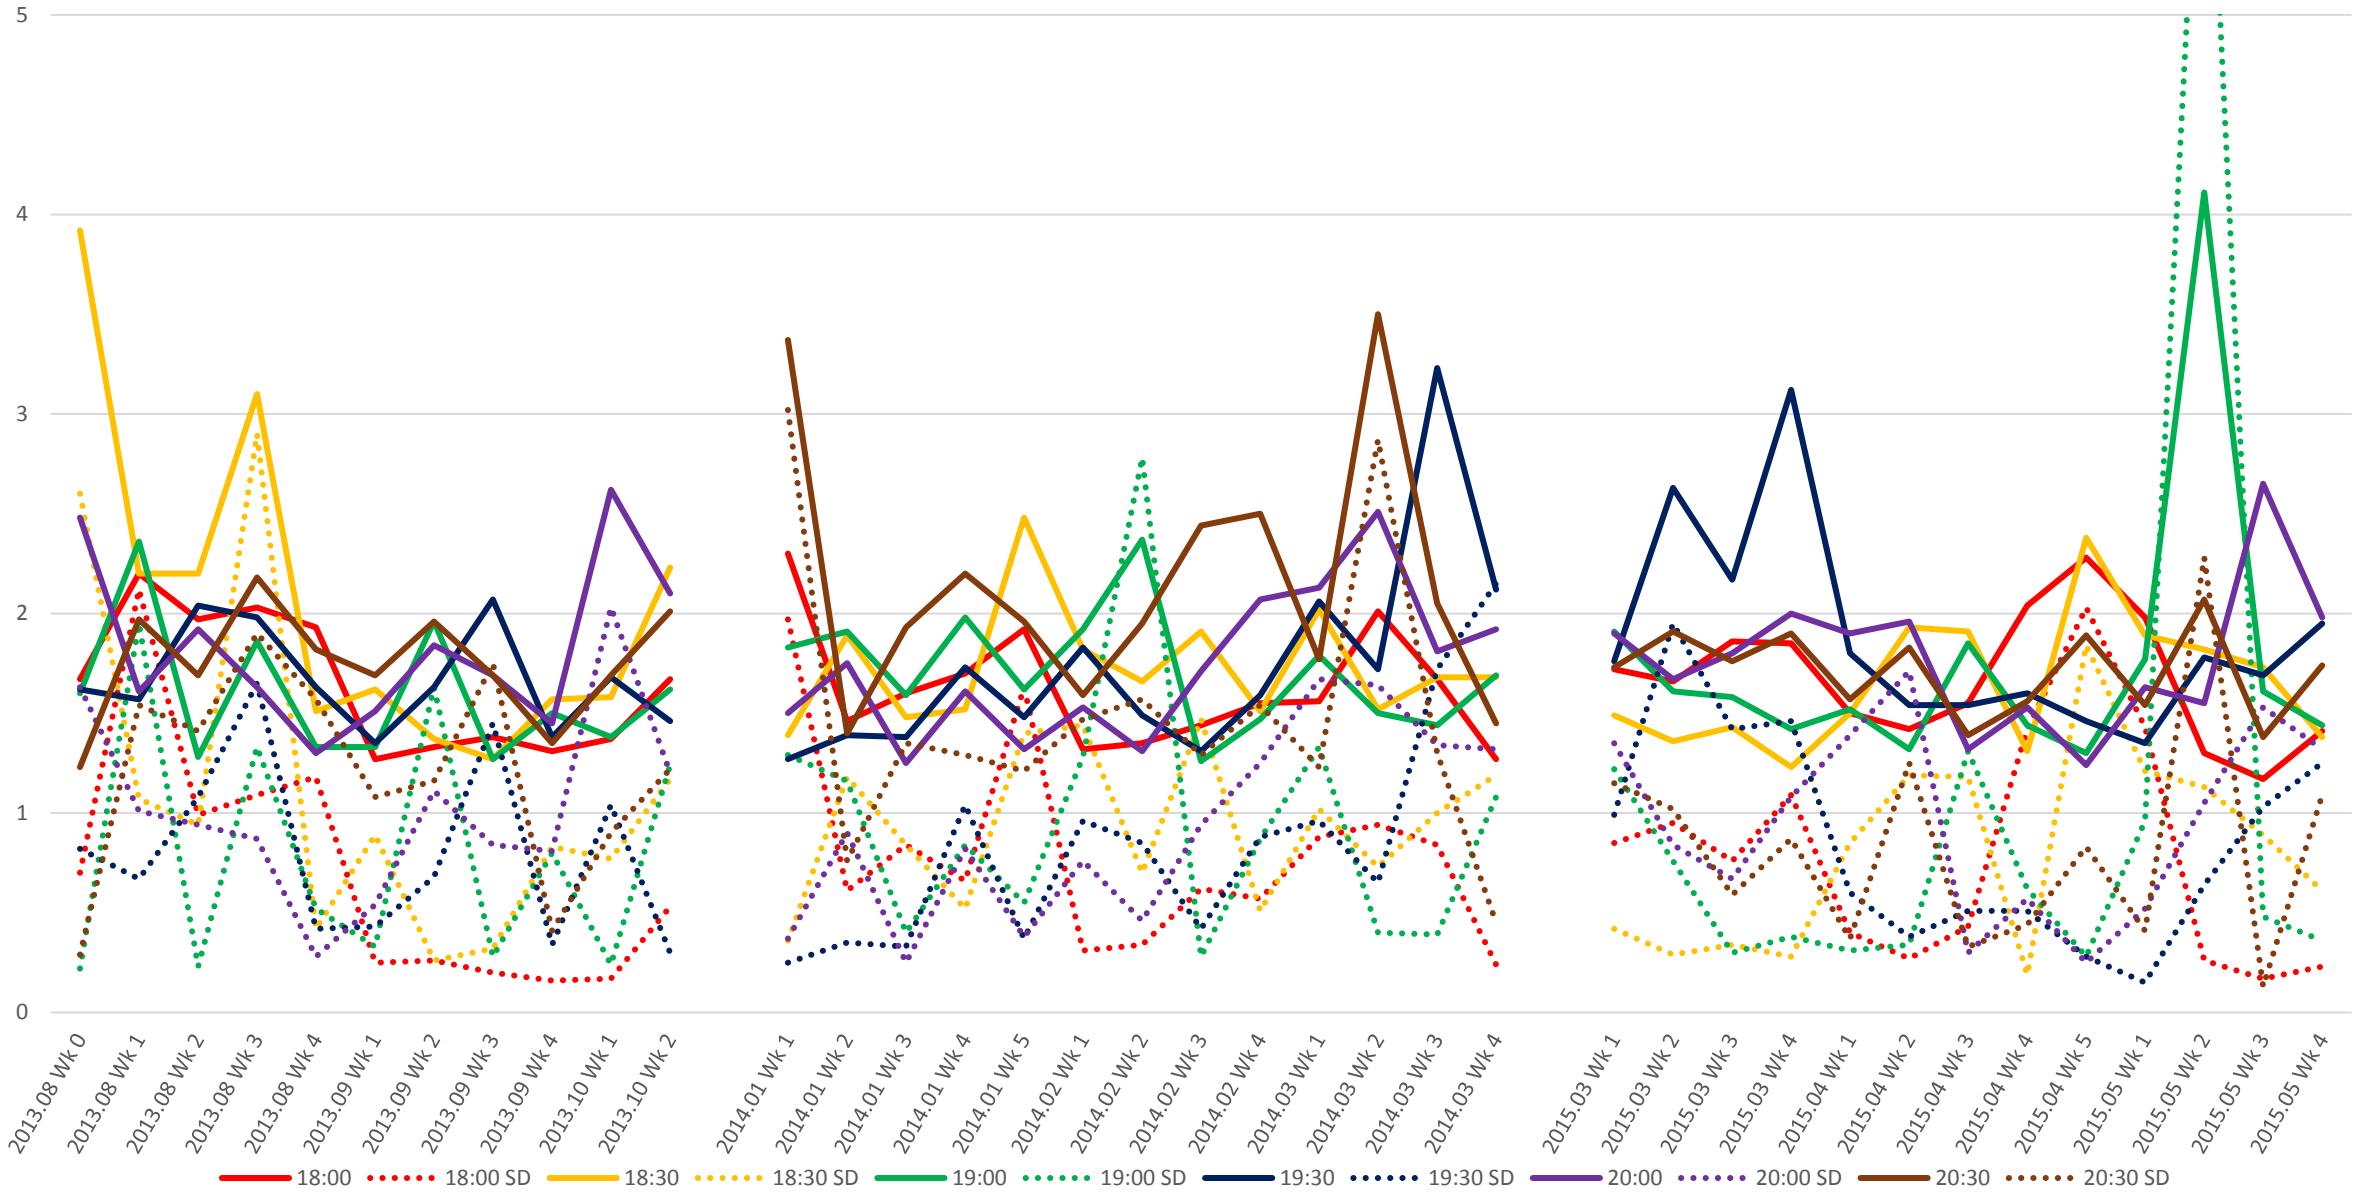

501 Queen Link Times From Lakeshore Humber To Queensway Humber Eastbound Early Morning

501 Queen Link Times From Lakeshore Humber To Queensway Humber Eastbound Late Morning

501 Queen Link Times From Lakeshore Humber To Queensway Humber Eastbound Early Afternoon

501 Queen Link Times From Lakeshore Humber To Queensway Humber Eastbound Late Afternoon

501 Queen Link Times From Lakeshore Humber To Queensway Humber Eastbound Early Evening

501 Queen Link Times From Lakeshore Humber To Queensway Humber Eastbound Late Evening