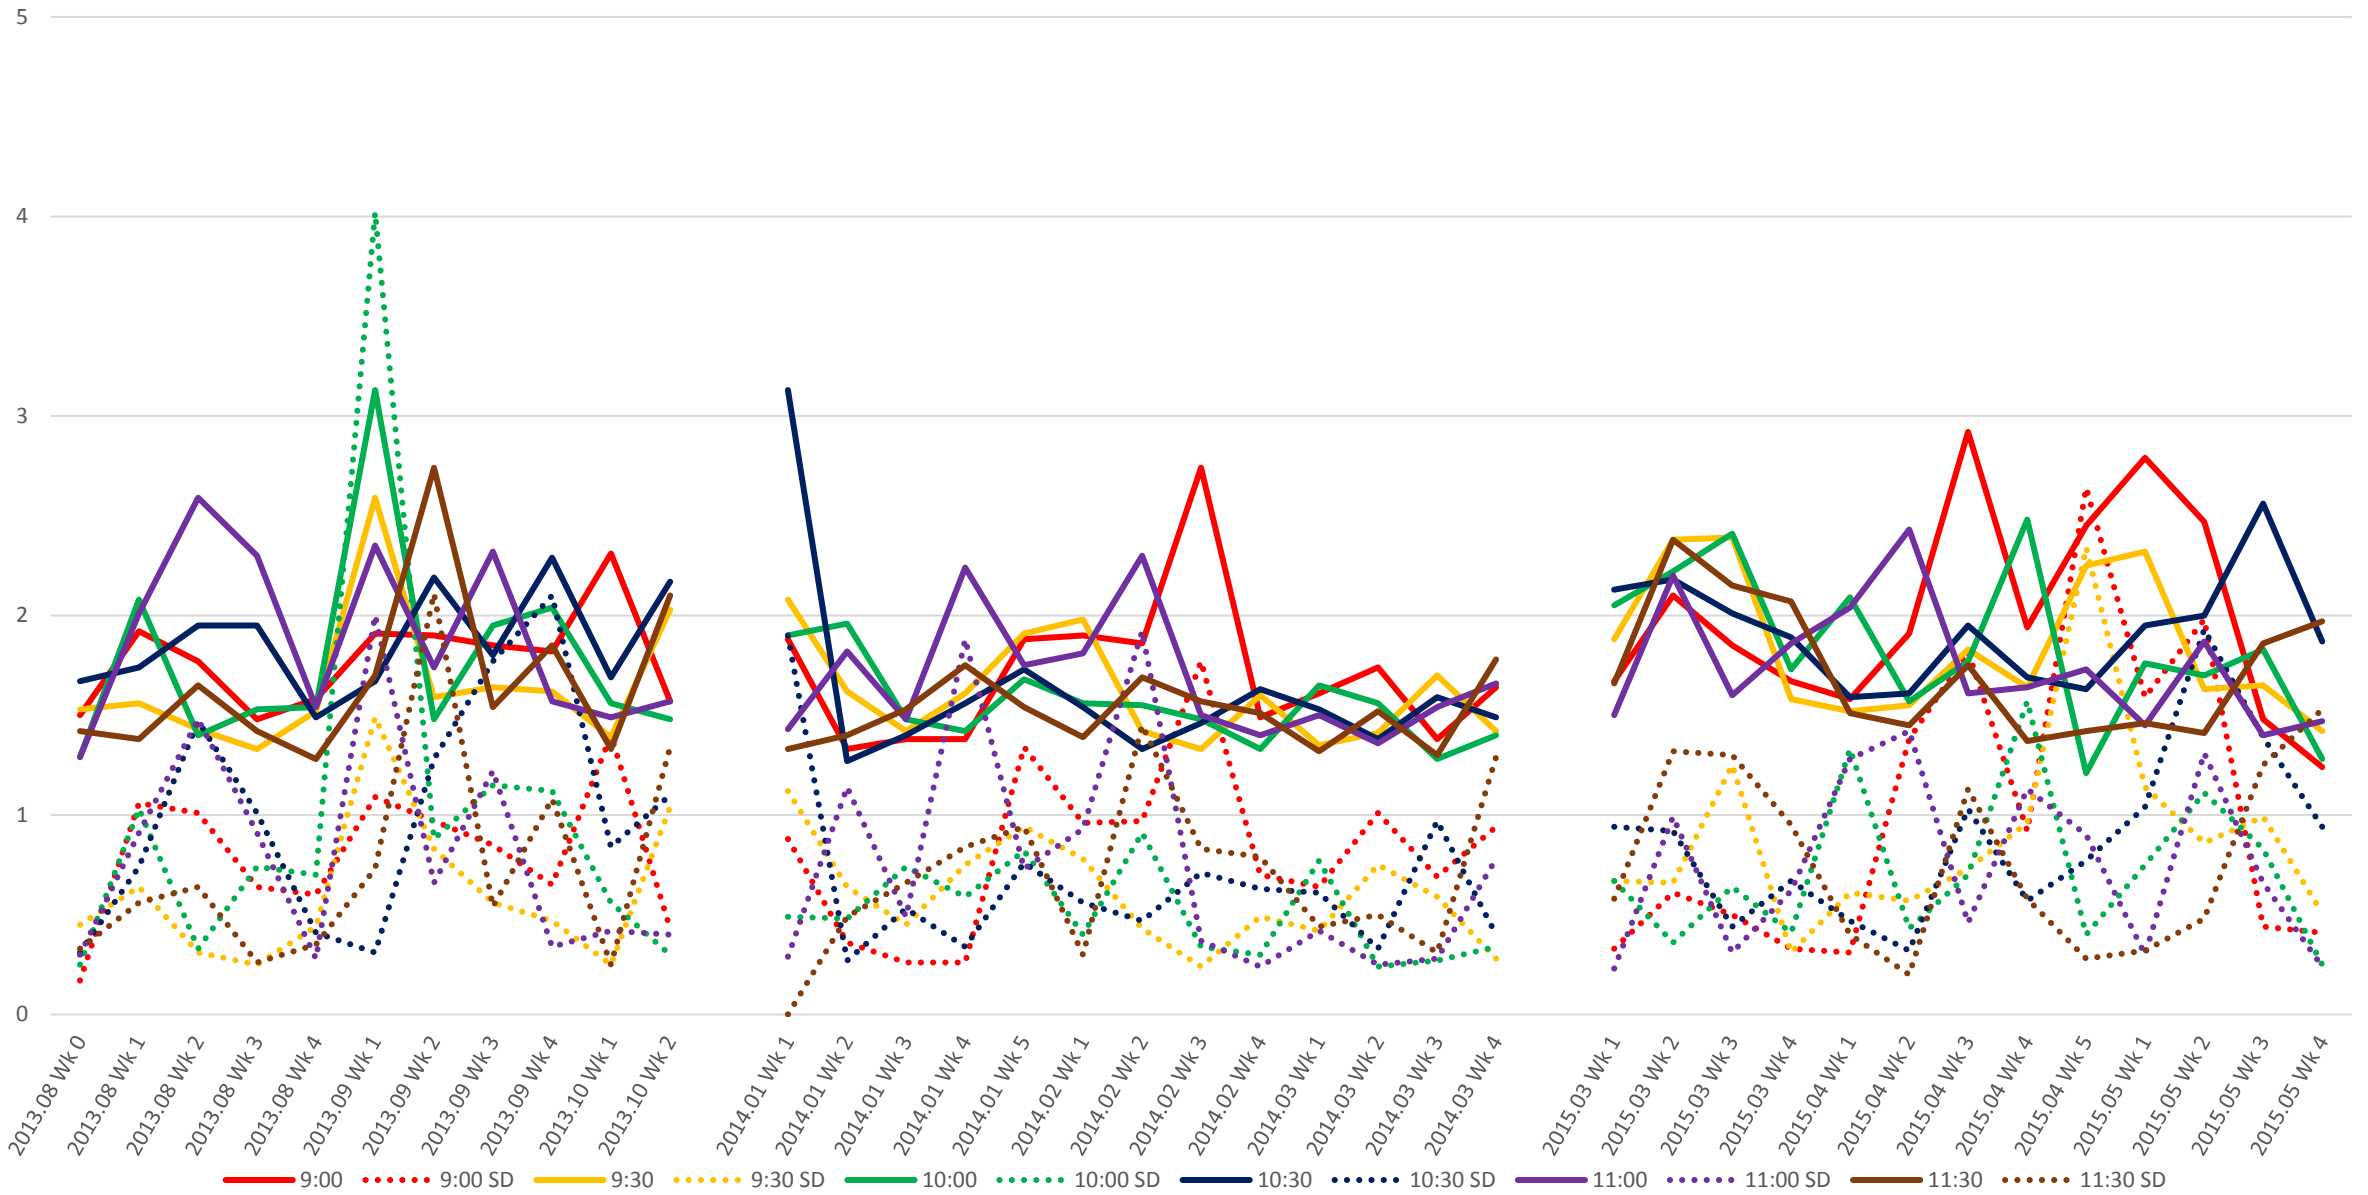

501 Queen Link Times From Lakeshore Humber To Queensway Humber Eastbound Early Morning

501 Queen Link Times From Lakeshore Humber To Queensway Humber Eastbound Late Morning

501 Queen Link Times From Lakeshore Humber To Queensway Humber Eastbound Early Afternoon

501 Queen Link Times From Lakeshore Humber To Queensway Humber Eastbound Late Afternoon

501 Queen Link Times From Lakeshore Humber To Queensway Humber Eastbound Early Evening

501 Queen Link Times From Lakeshore Humber To Queensway Humber Eastbound Late Evening