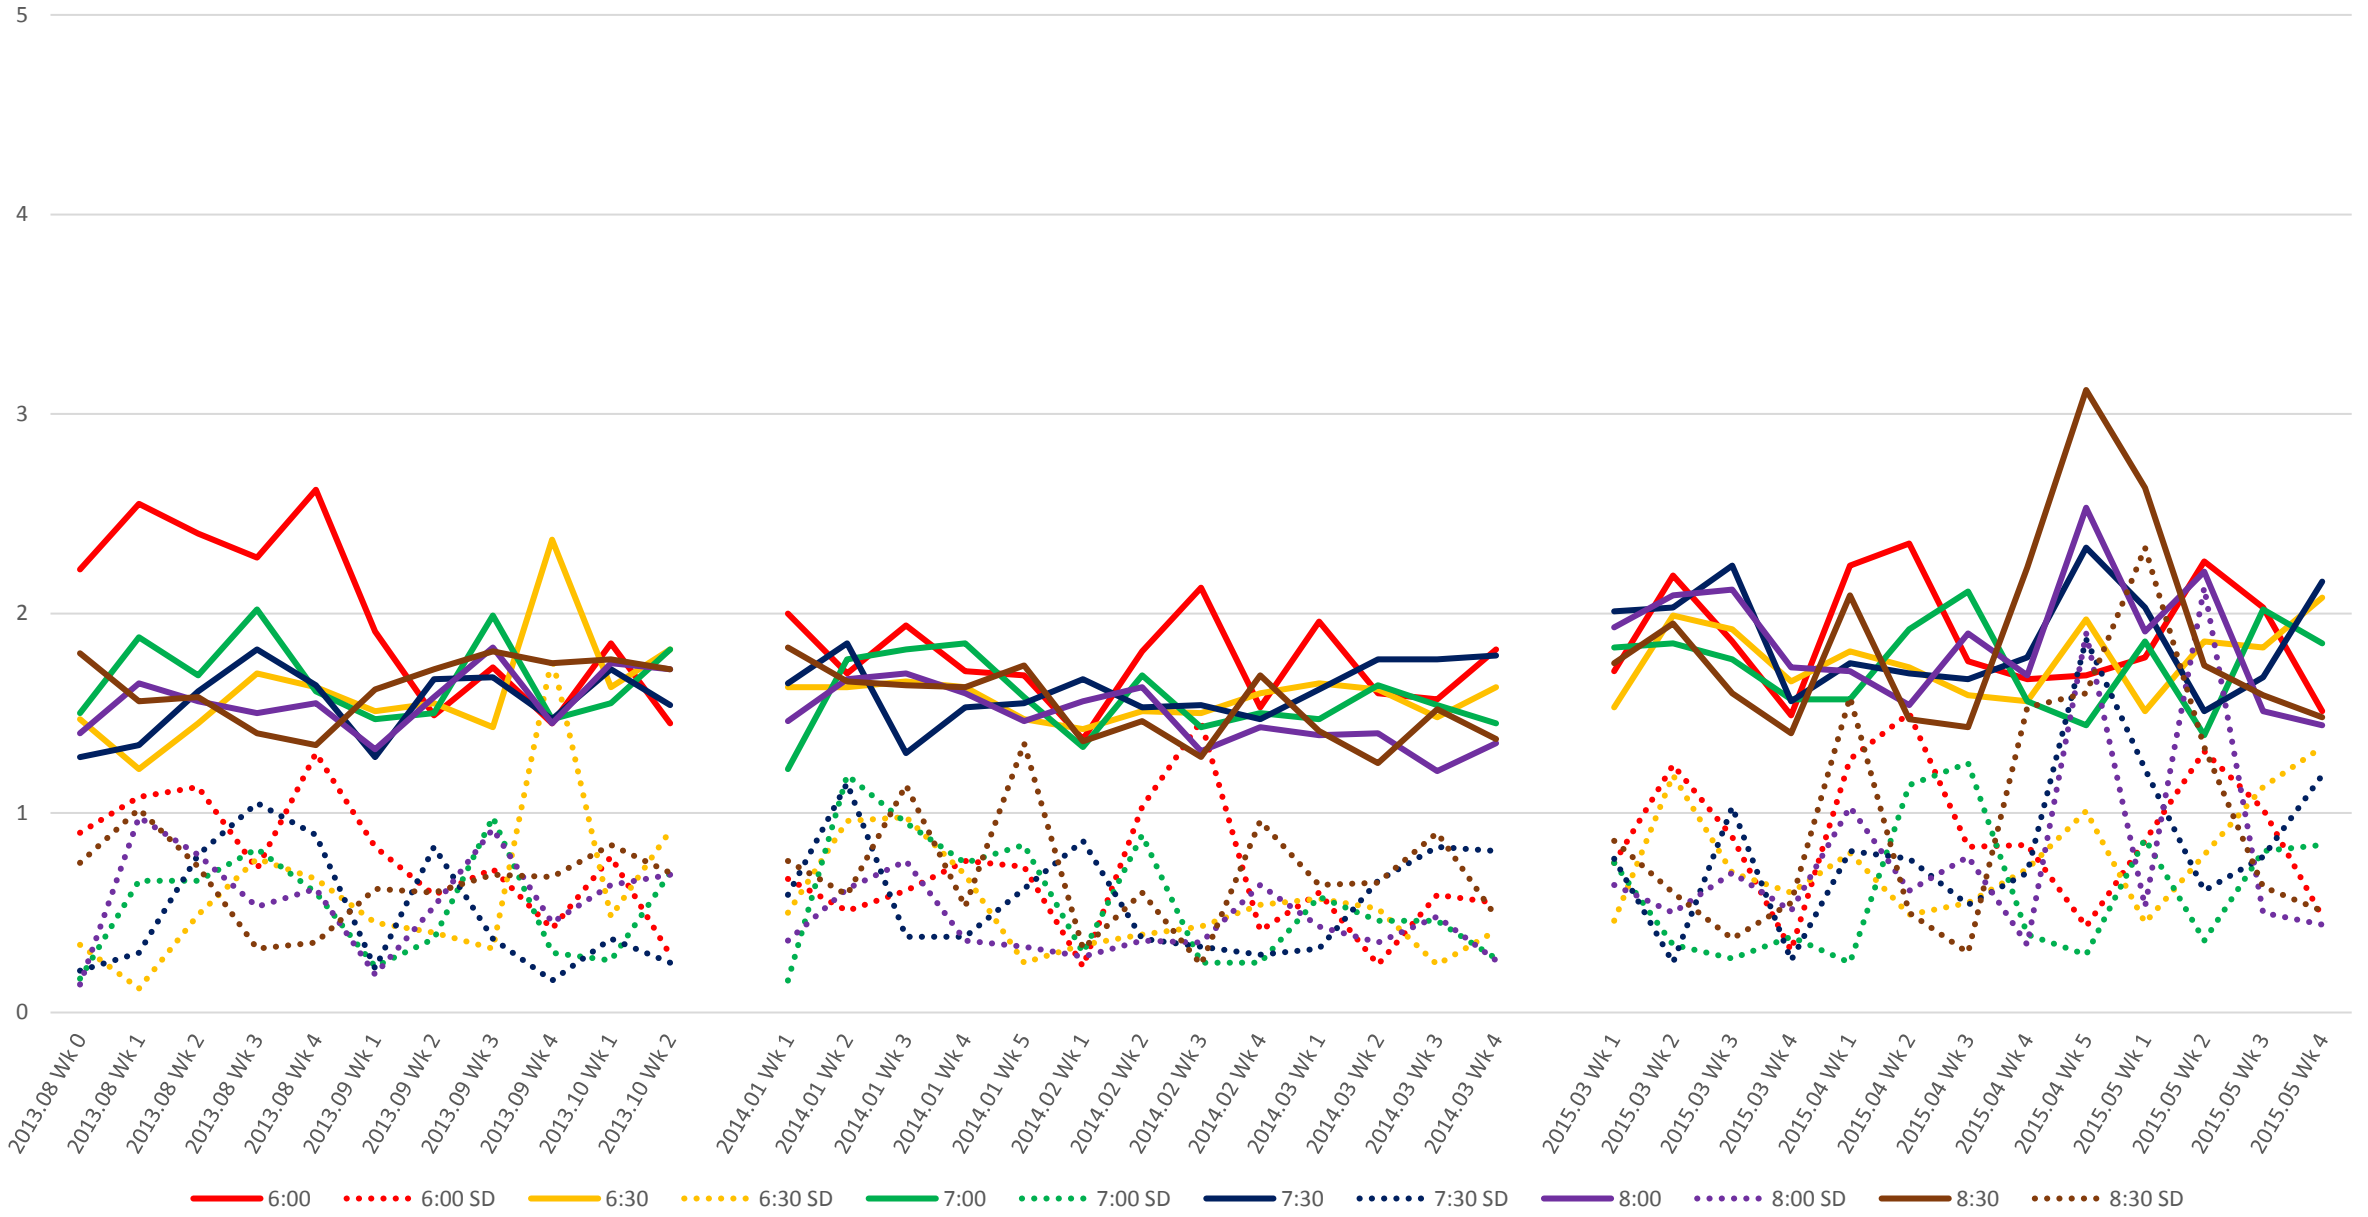

501 Queen Link Times From Lakeshore Humber To Queensway Humber Eastbound Early Morning

501 Queen Link Times From Lakeshore Humber To Queensway Humber Eastbound Late Morning

501 Queen Link Times From Lakeshore Humber To Queensway Humber Eastbound Early Afternoon

501 Queen Link Times From Lakeshore Humber To Queensway Humber Eastbound Late Afternoon

501 Queen Link Times From Lakeshore Humber To Queensway Humber Eastbound Early Evening

501 Queen Link Times From Lakeshore Humber To Queensway Humber Eastbound Late Evening