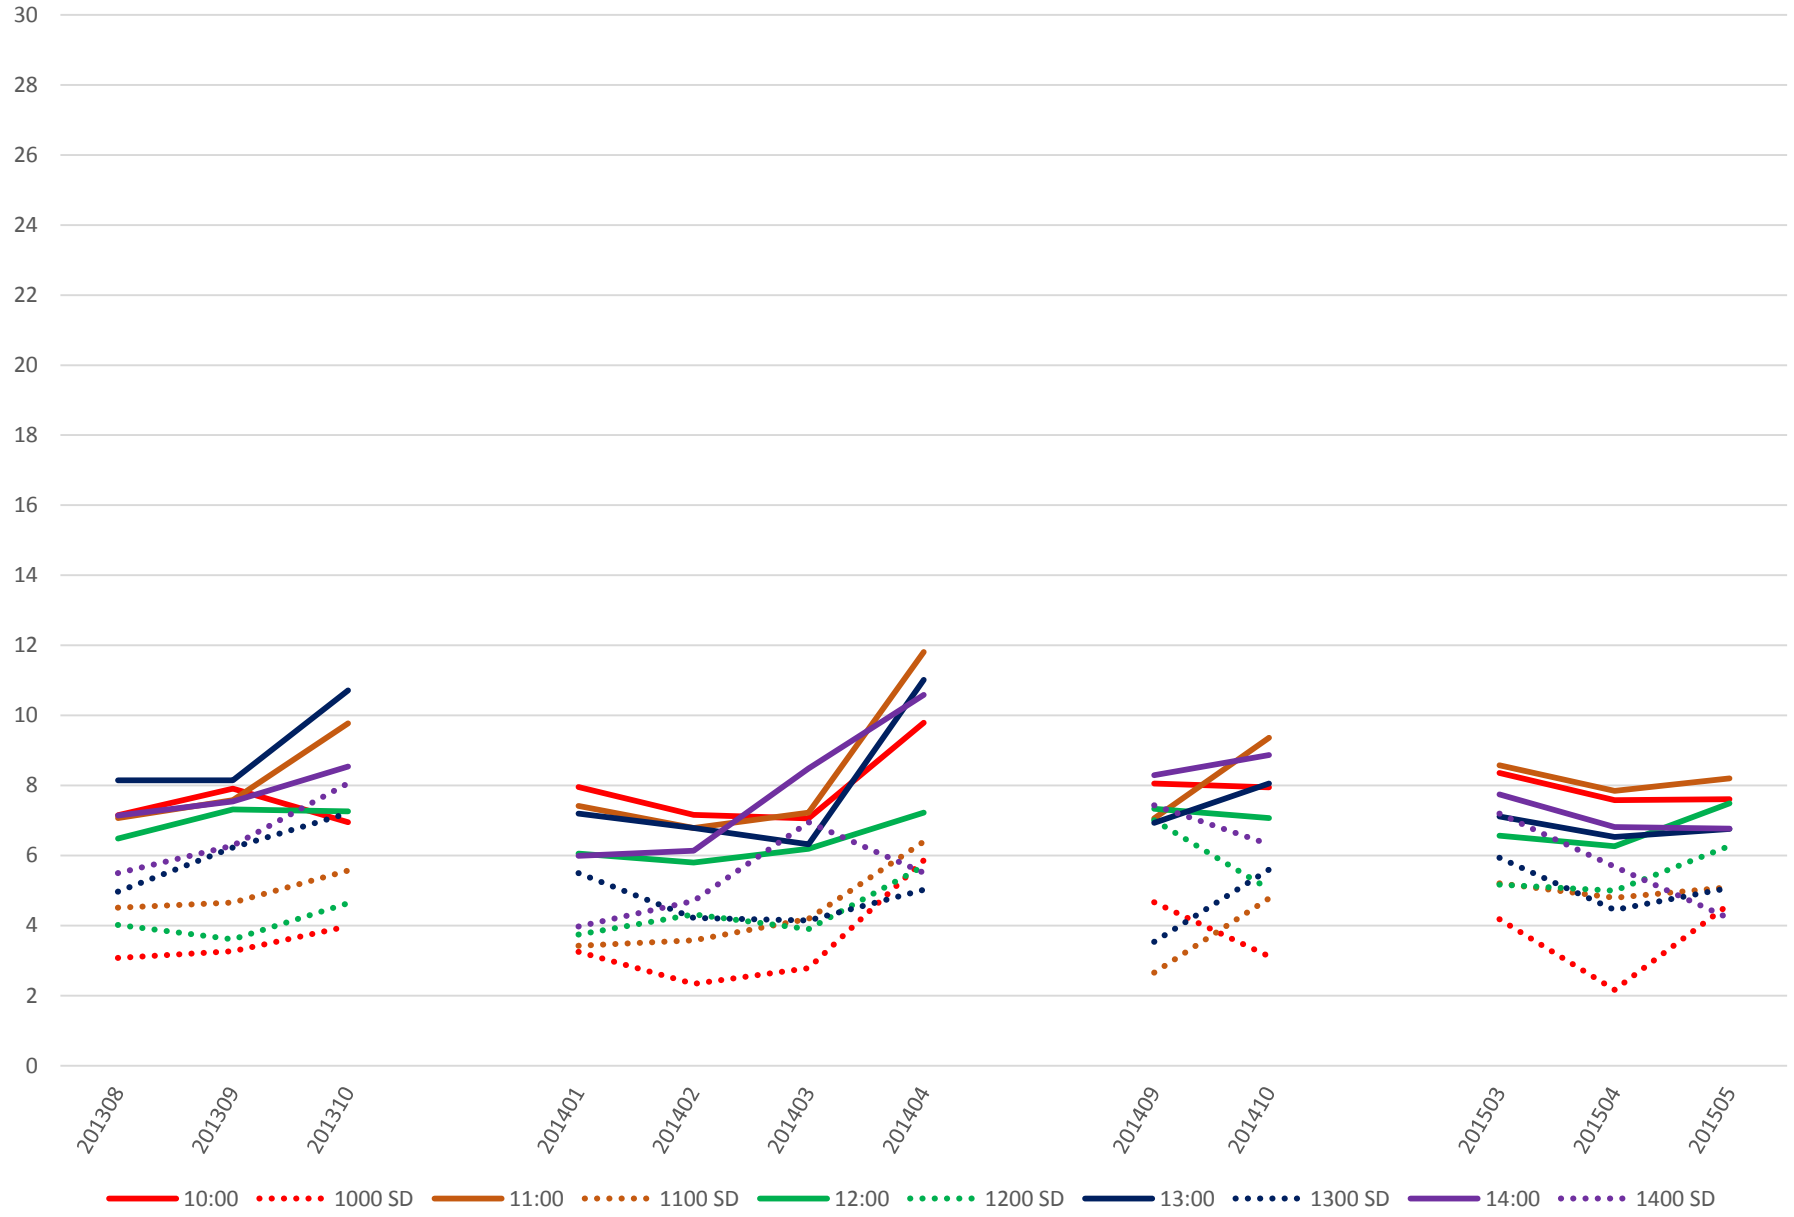

501 Queen Headways at Queensway Humber Eastbound Saturday Morning

501 Queen Headways at Queensway Humber Eastbound Saturday Midday

501 Queen Headways at Queensway Humber Eastbound Saturday Afternoon

501 Queen Headways at Queensway Humber Eastbound Saturday Evening

501 Queen Headways at Queensway Humber Eastbound Sunday Morning

501 Queen Headways at Queensway Humber Eastbound Sunday Midday

501 Queen Headways at Queensway Humber Eastbound Sunday Afternoon

501 Queen Headways at Queensway Humber Eastbound Sunday Evening