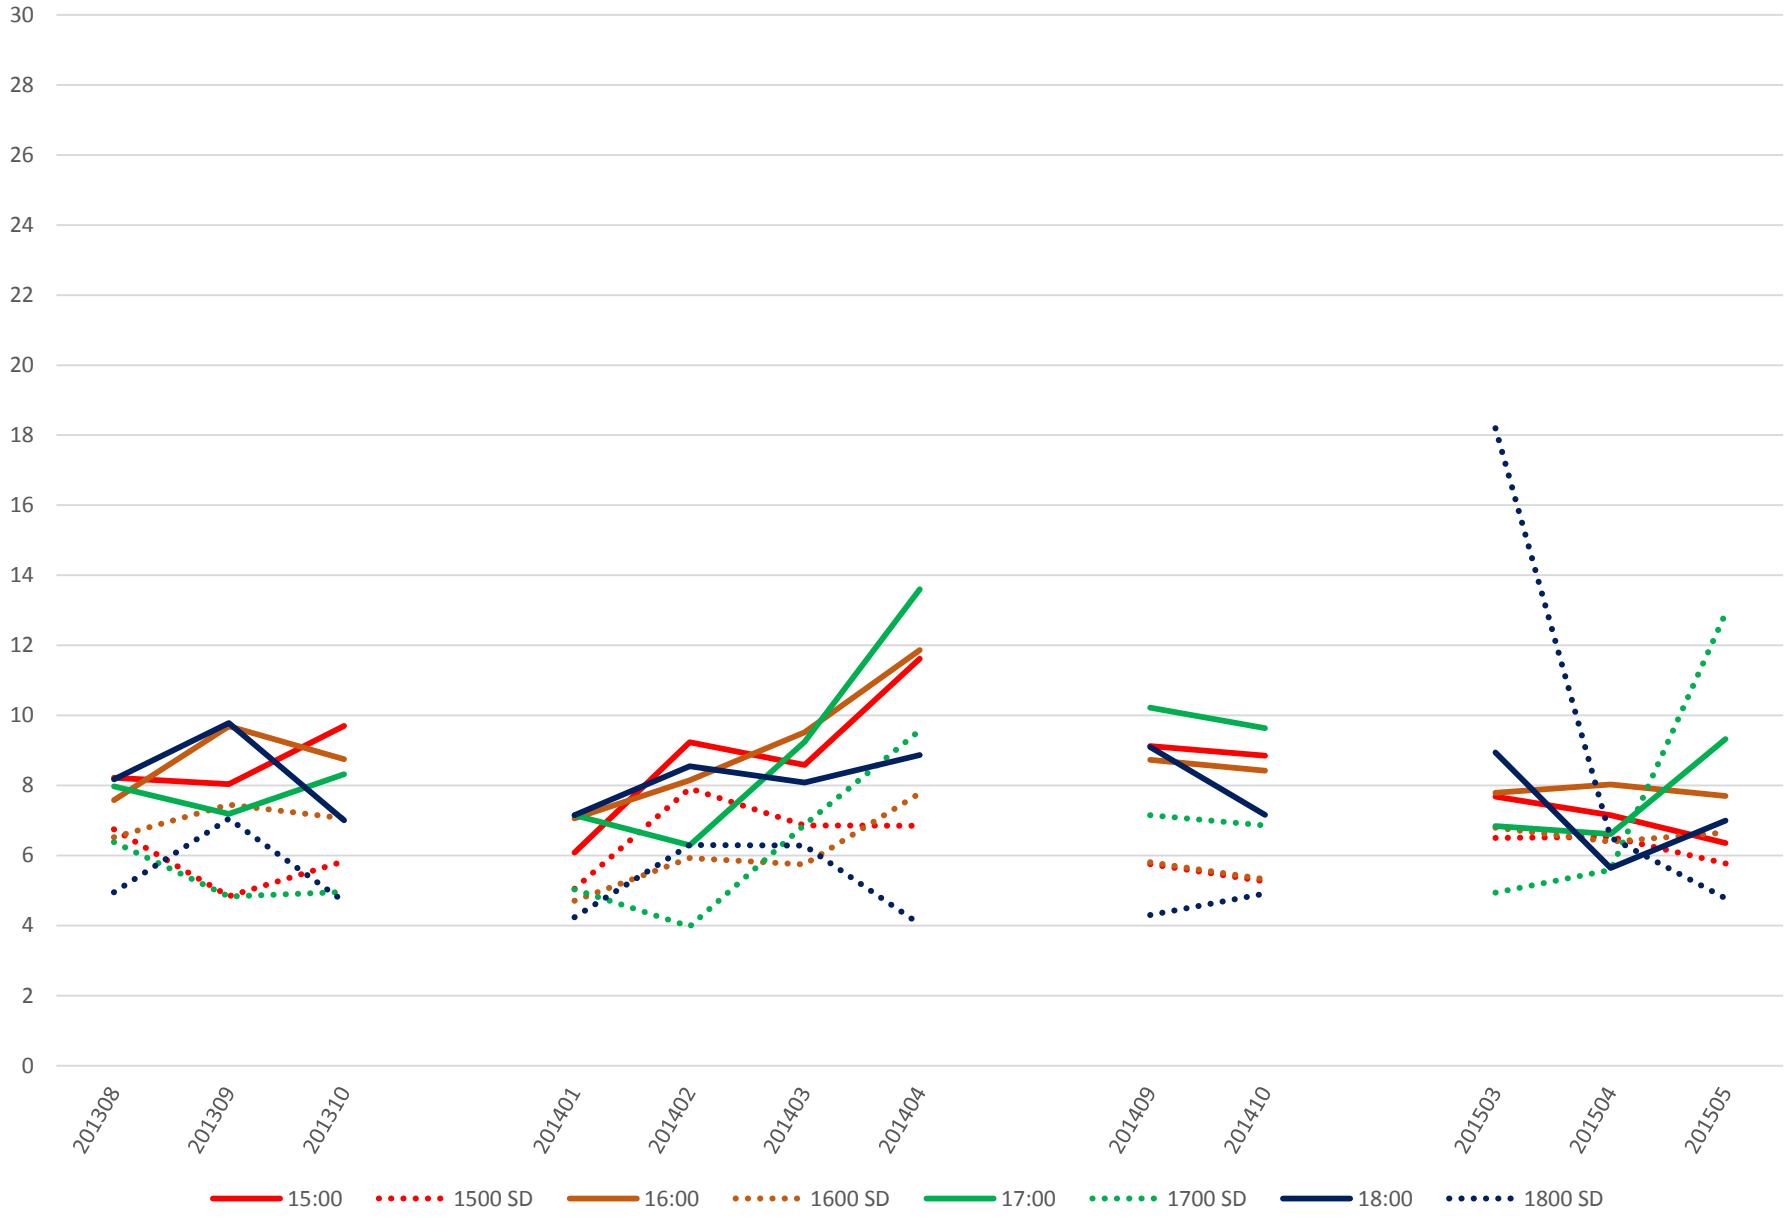

501 Queen Headways at Queensway Humber Eastbound Saturday Morning

501 Queen Headways at Queensway Humber Eastbound Saturday Midday

501 Queen Headways at Queensway Humber Eastbound Saturday Afternoon

501 Queen Headways at Queensway Humber Eastbound Saturday Evening

501 Queen Headways at Queensway Humber Eastbound Sunday Morning

501 Queen Headways at Queensway Humber Eastbound Sunday Midday

501 Queen Headways at Queensway Humber Eastbound Sunday Afternoon

501 Queen Headways at Queensway Humber Eastbound Sunday Evening