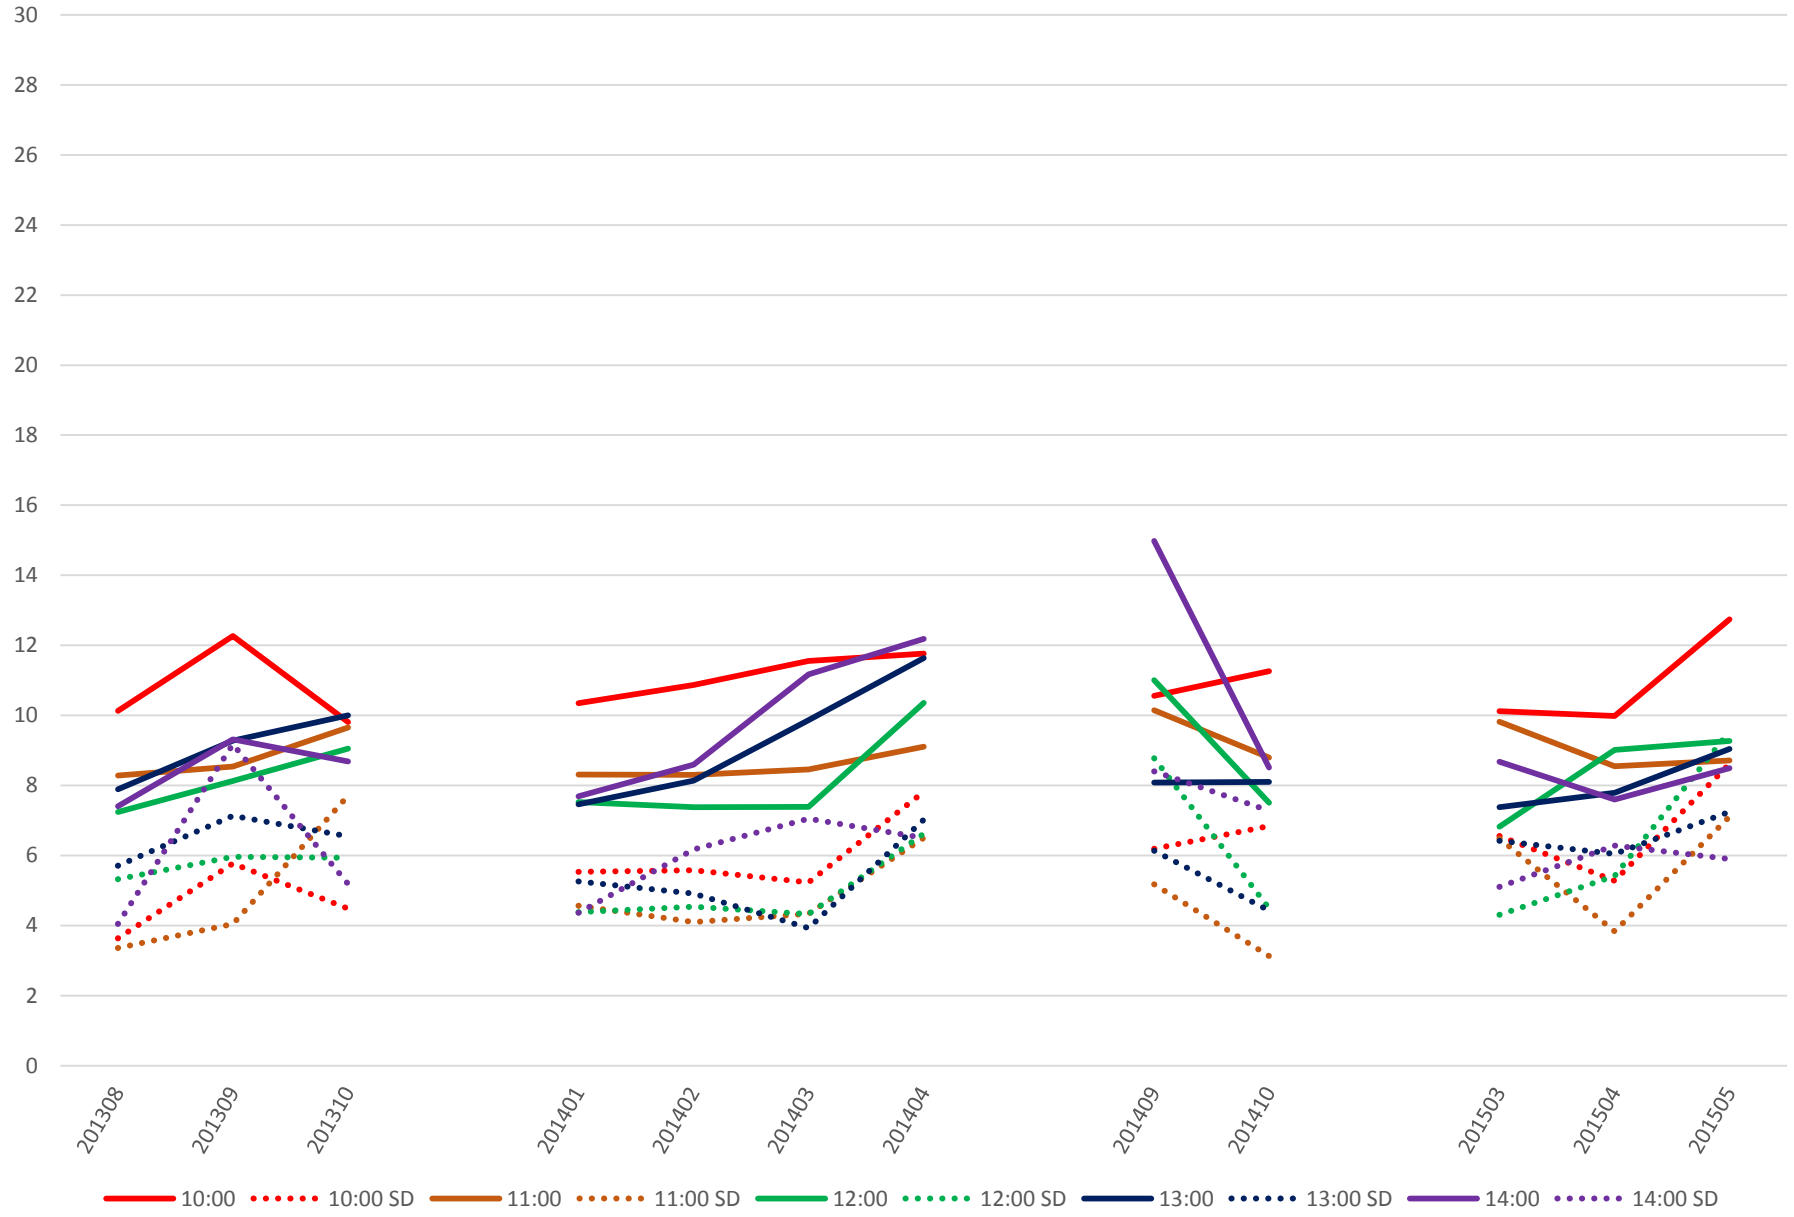

501 Queen Headways at Queensway Humber Eastbound Saturday Morning

501 Queen Headways at Queensway Humber Eastbound Saturday Midday

501 Queen Headways at Queensway Humber Eastbound Saturday Afternoon

501 Queen Headways at Queensway Humber Eastbound Saturday Evening

501 Queen Headways at Queensway Humber Eastbound Sunday Morning

501 Queen Headways at Queensway Humber Eastbound Sunday Midday

501 Queen Headways at Queensway Humber Eastbound Sunday Afternoon

501 Queen Headways at Queensway Humber Eastbound Sunday Evening