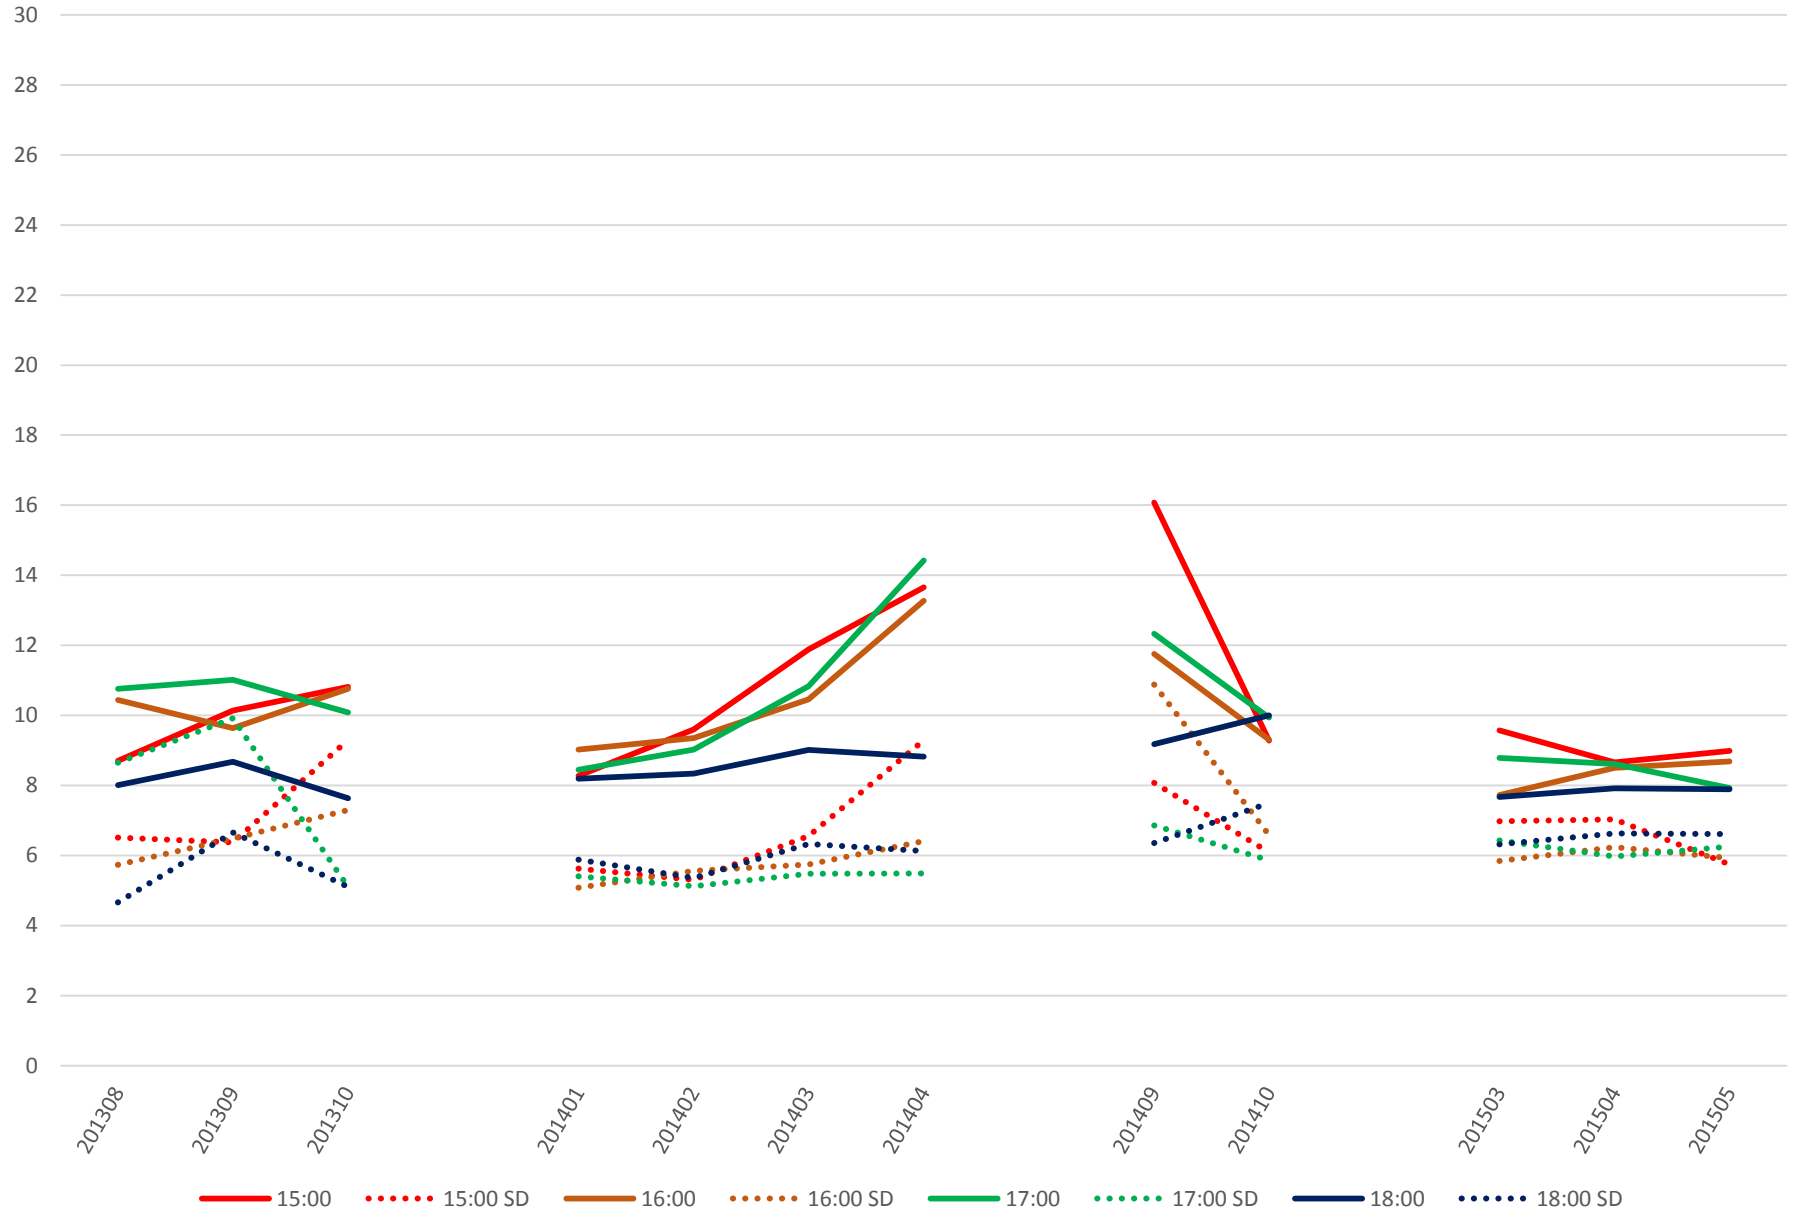

501 Queen Headways at Queensway Humber Eastbound Saturday Morning

501 Queen Headways at Queensway Humber Eastbound Saturday Midday

501 Queen Headways at Queensway Humber Eastbound Saturday Afternoon

501 Queen Headways at Queensway Humber Eastbound Saturday Evening

501 Queen Headways at Queensway Humber Eastbound Sunday Morning

501 Queen Headways at Queensway Humber Eastbound Sunday Midday

501 Queen Headways at Queensway Humber Eastbound Sunday Afternoon

501 Queen Headways at Queensway Humber Eastbound Sunday Evening