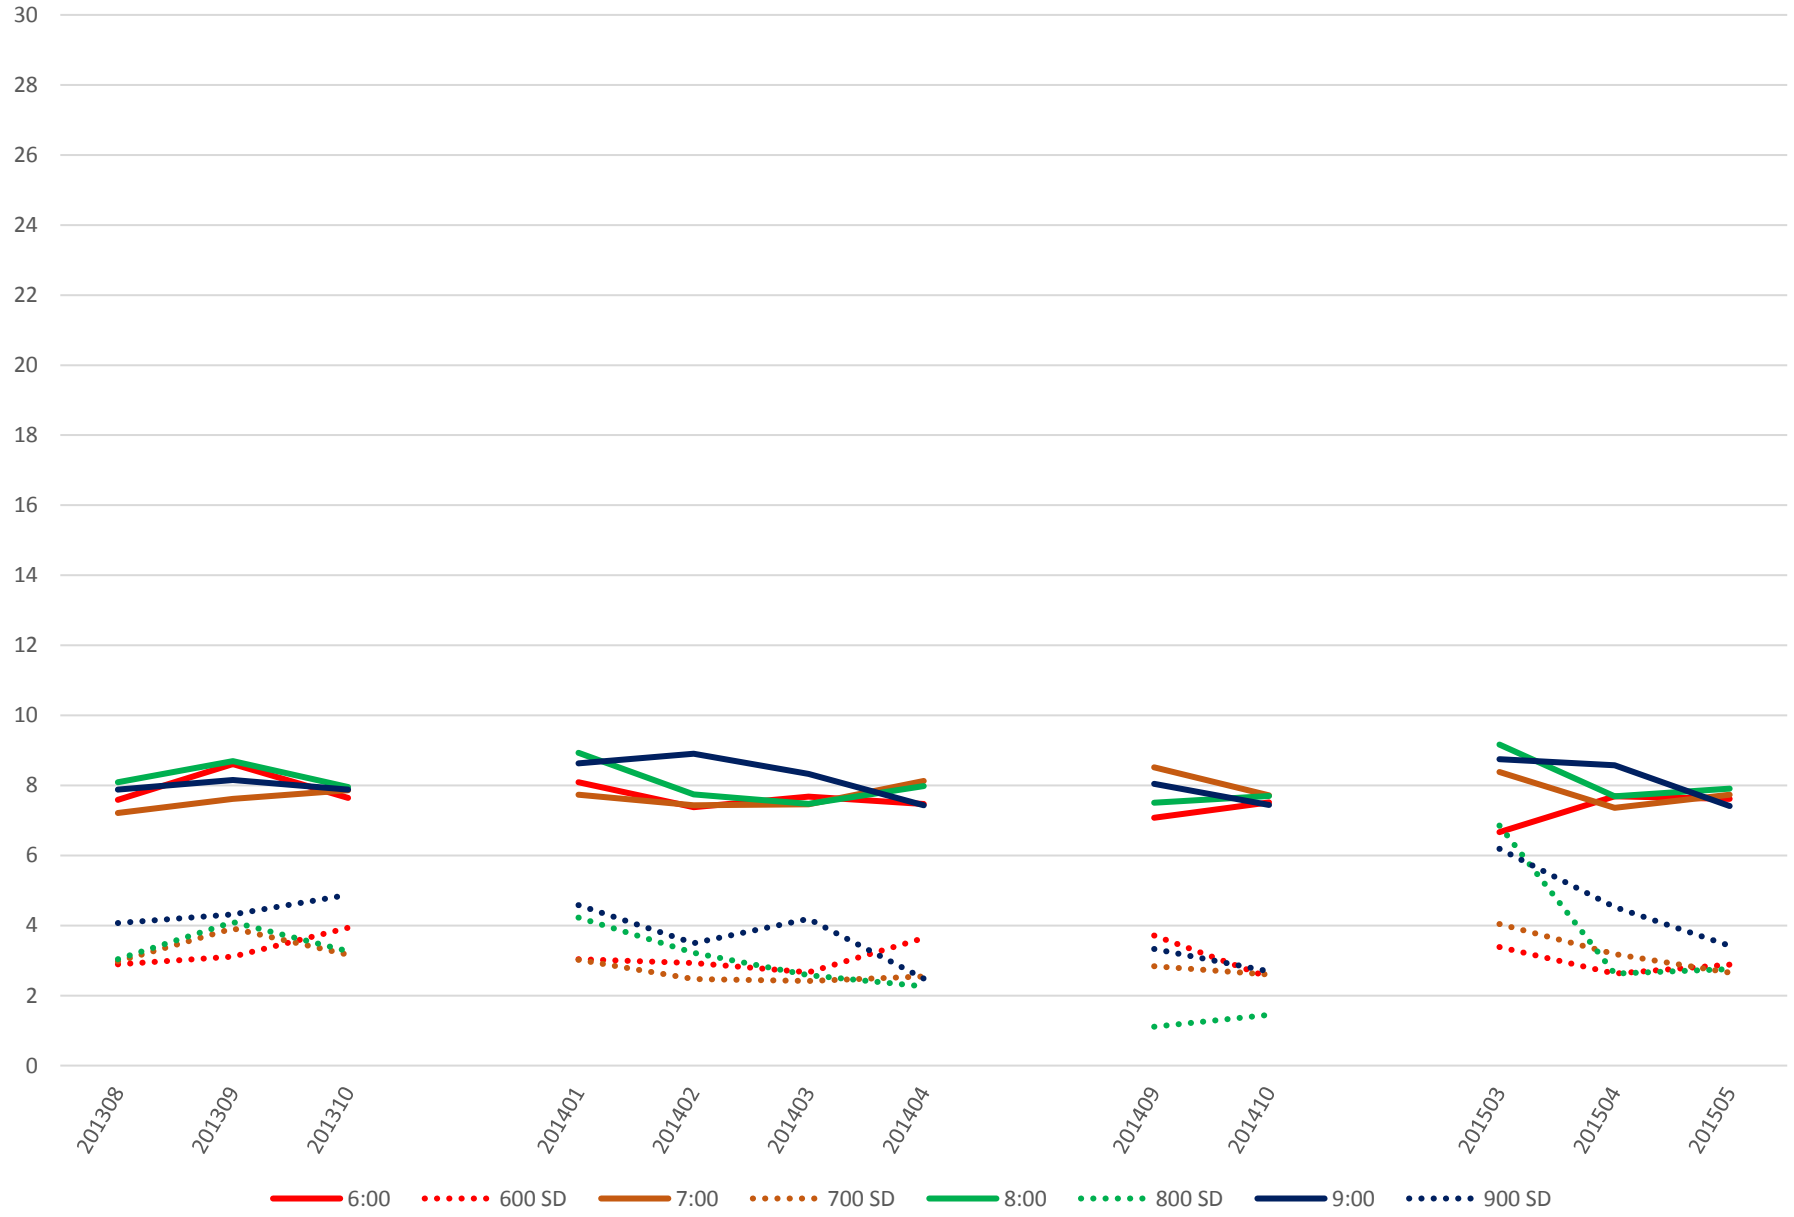

501 Queen Headways at Queensway Humber Eastbound Saturday Morning

501 Queen Headways at Queensway Humber Eastbound Saturday Midday

501 Queen Headways at Queensway Humber Eastbound Saturday Afternoon

501 Queen Headways at Queensway Humber Eastbound Saturday Evening

501 Queen Headways at Queensway Humber Eastbound Sunday Morning

501 Queen Headways at Queensway Humber Eastbound Sunday Midday

501 Queen Headways at Queensway Humber Eastbound Sunday Afternoon

501 Queen Headways at Queensway Humber Eastbound Sunday Evening