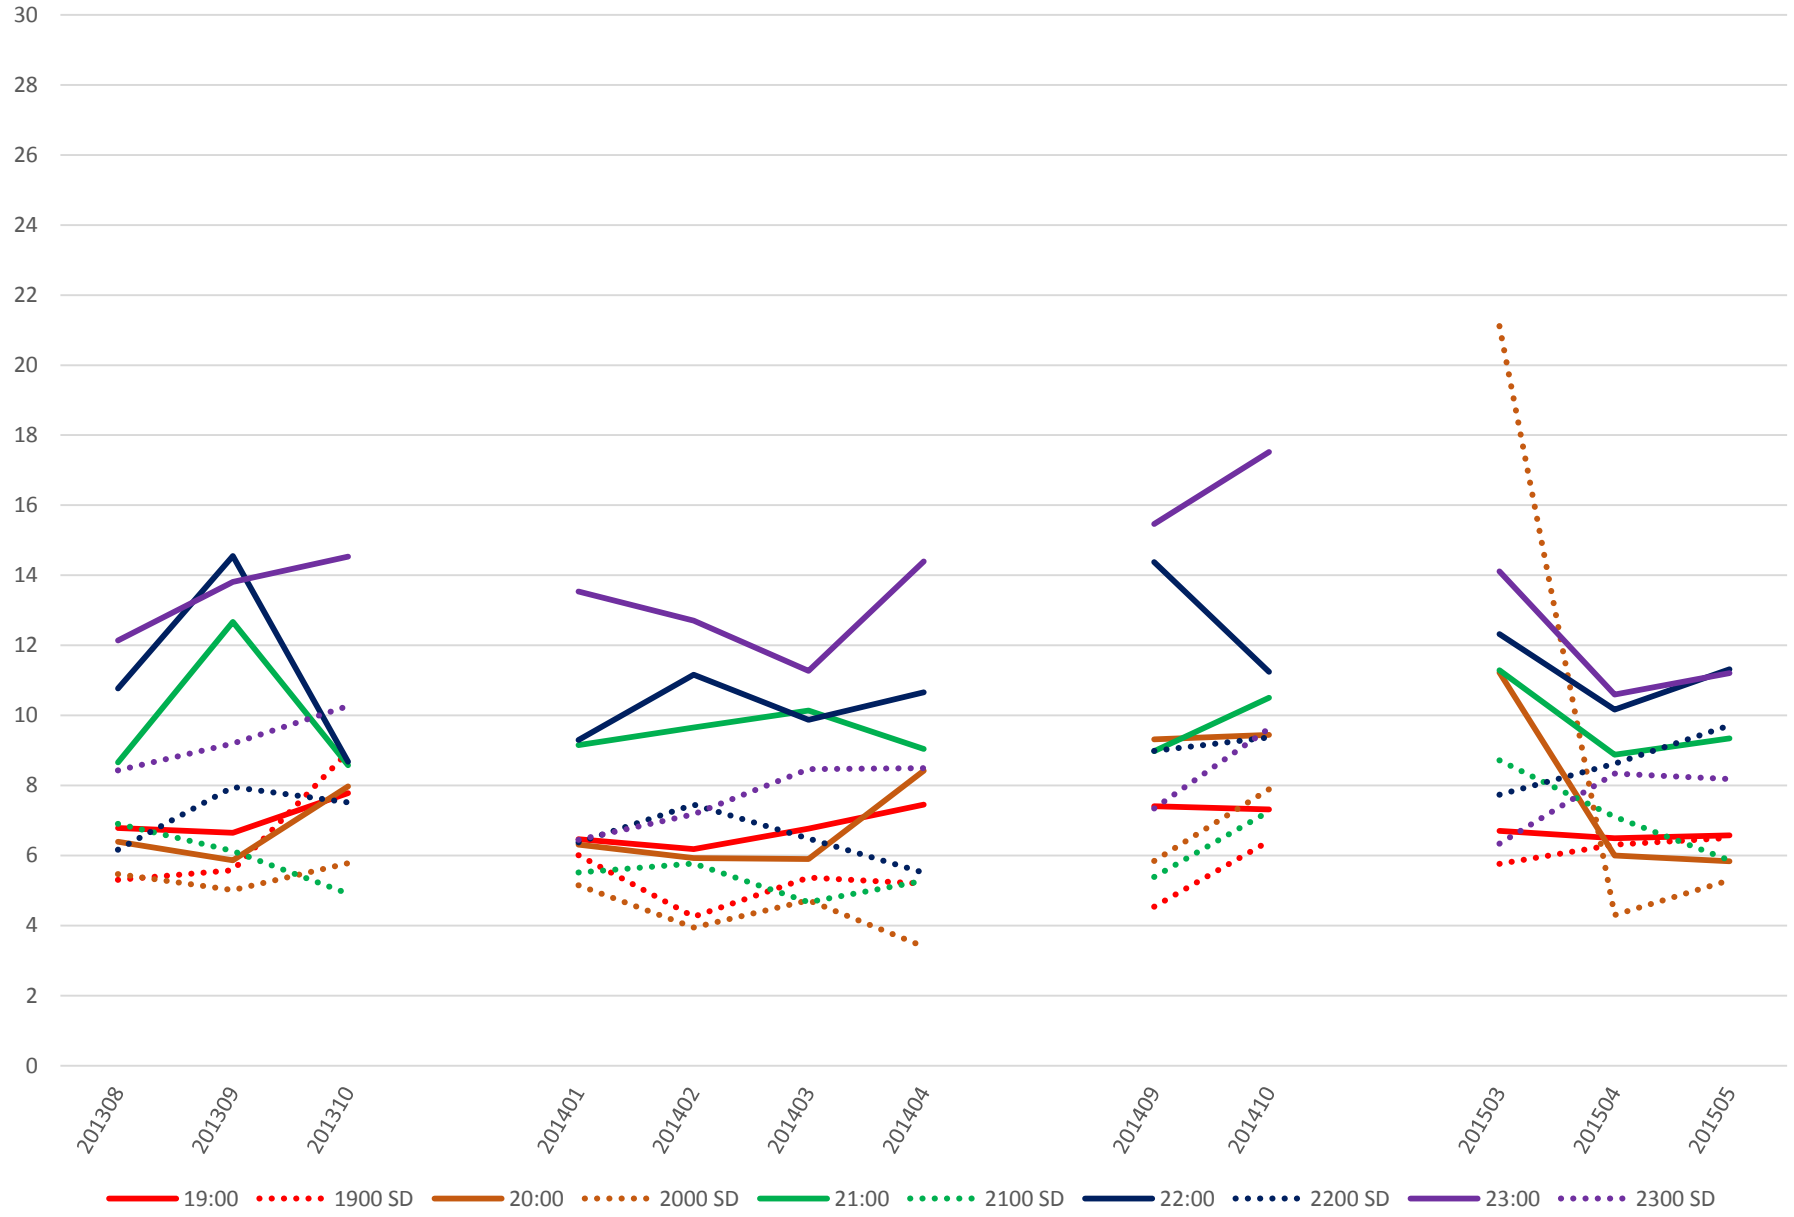

501 Queen Headways at Queensway Humber Eastbound Saturday Morning

501 Queen Headways at Queensway Humber Eastbound Saturday Midday

501 Queen Headways at Queensway Humber Eastbound Saturday Afternoon

501 Queen Headways at Queensway Humber Eastbound Saturday Evening

501 Queen Headways at Queensway Humber Eastbound Sunday Morning

501 Queen Headways at Queensway Humber Eastbound Sunday Midday

501 Queen Headways at Queensway Humber Eastbound Sunday Afternoon

501 Queen Headways at Queensway Humber Eastbound Sunday Evening