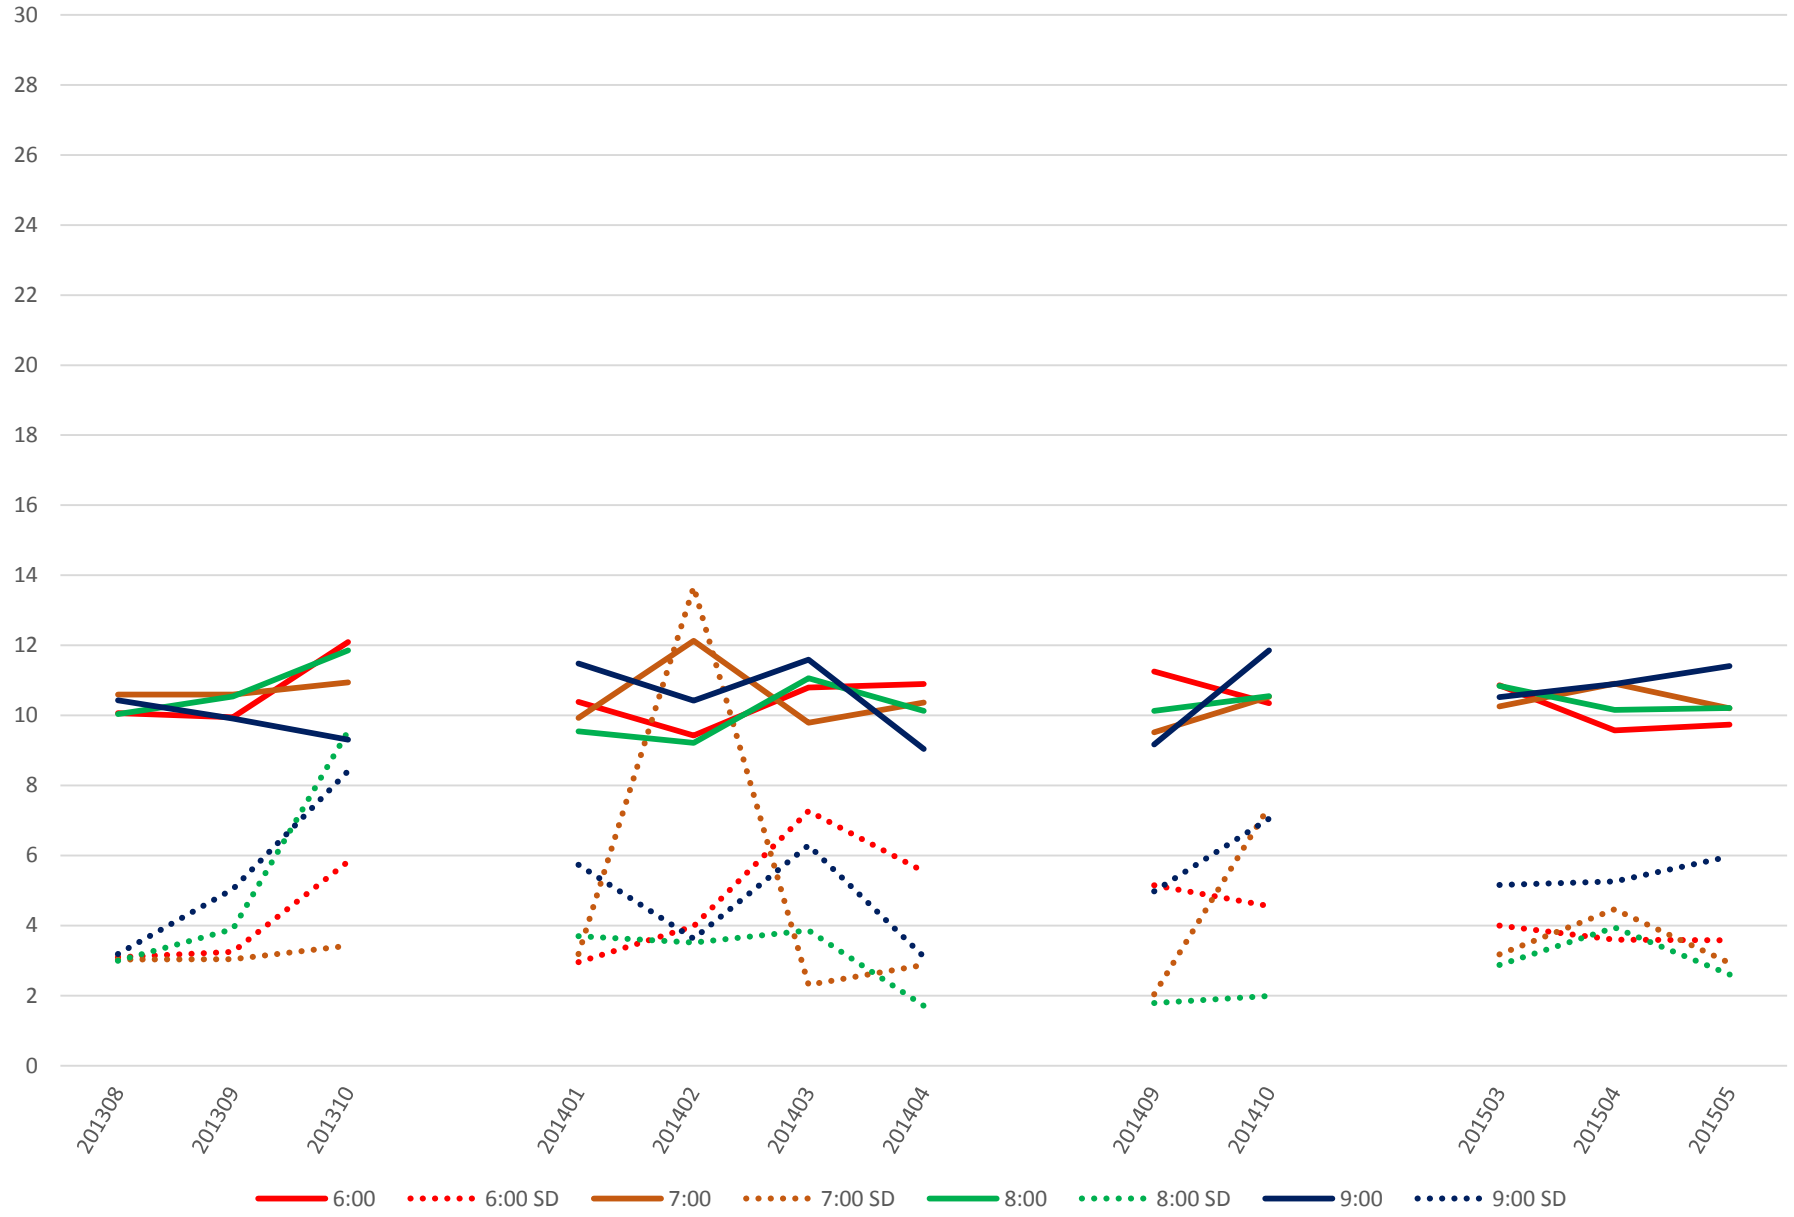

501 Queen Headways at Queensway Humber Eastbound Saturday Morning

501 Queen Headways at Queensway Humber Eastbound Saturday Midday

501 Queen Headways at Queensway Humber Eastbound Saturday Afternoon

501 Queen Headways at Queensway Humber Eastbound Saturday Evening

501 Queen Headways at Queensway Humber Eastbound Sunday Morning

501 Queen Headways at Queensway Humber Eastbound Sunday Midday

501 Queen Headways at Queensway Humber Eastbound Sunday Afternoon

501 Queen Headways at Queensway Humber Eastbound Sunday Evening