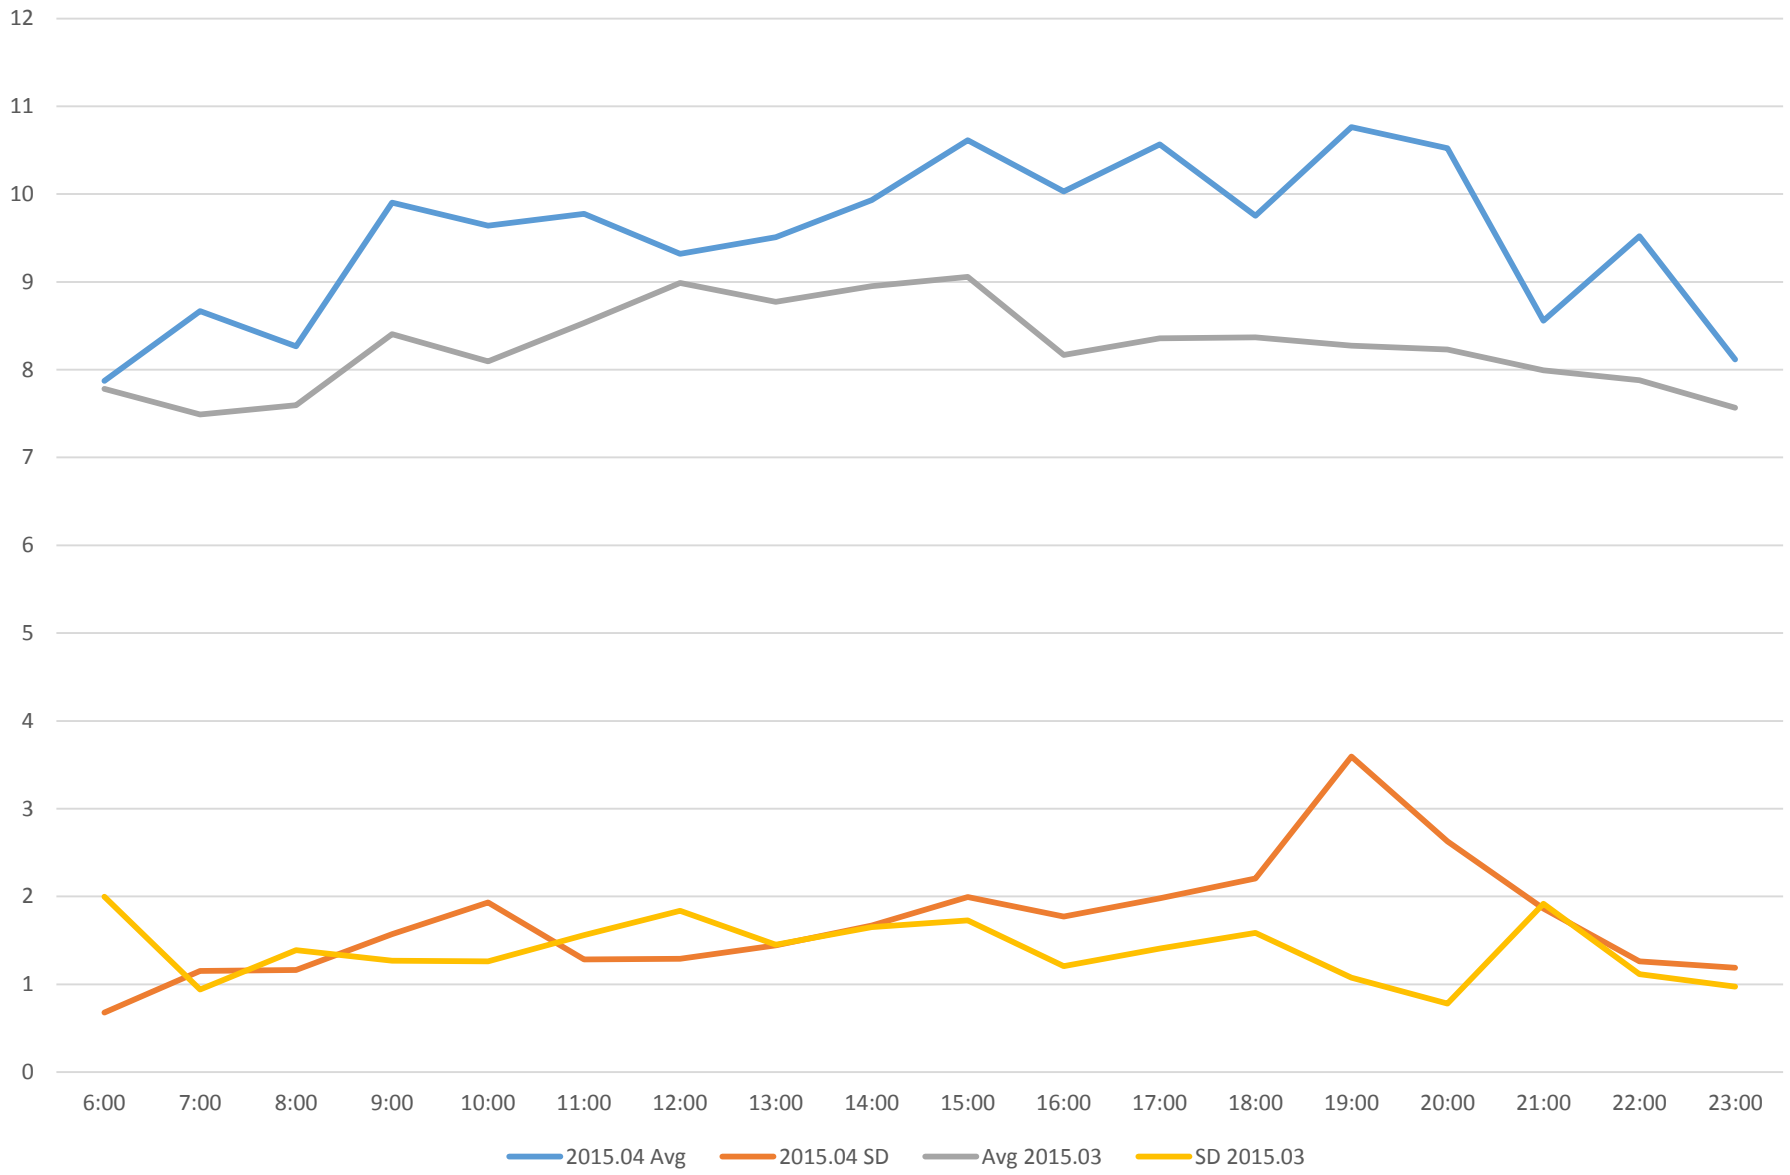

501 Queen Link Times From Roncesvalles Ave. To Queensway Humber Eastbound March-April 2015 Weekdays

501 Queen Link Times From Roncesvalles Ave. To Queensway Humber Eastbound March-April 2015 Saturdays

501 Queen Link Times From Roncesvalles Ave. To Queensway Humber Eastbound March-April 2015 Sundays/Holidays