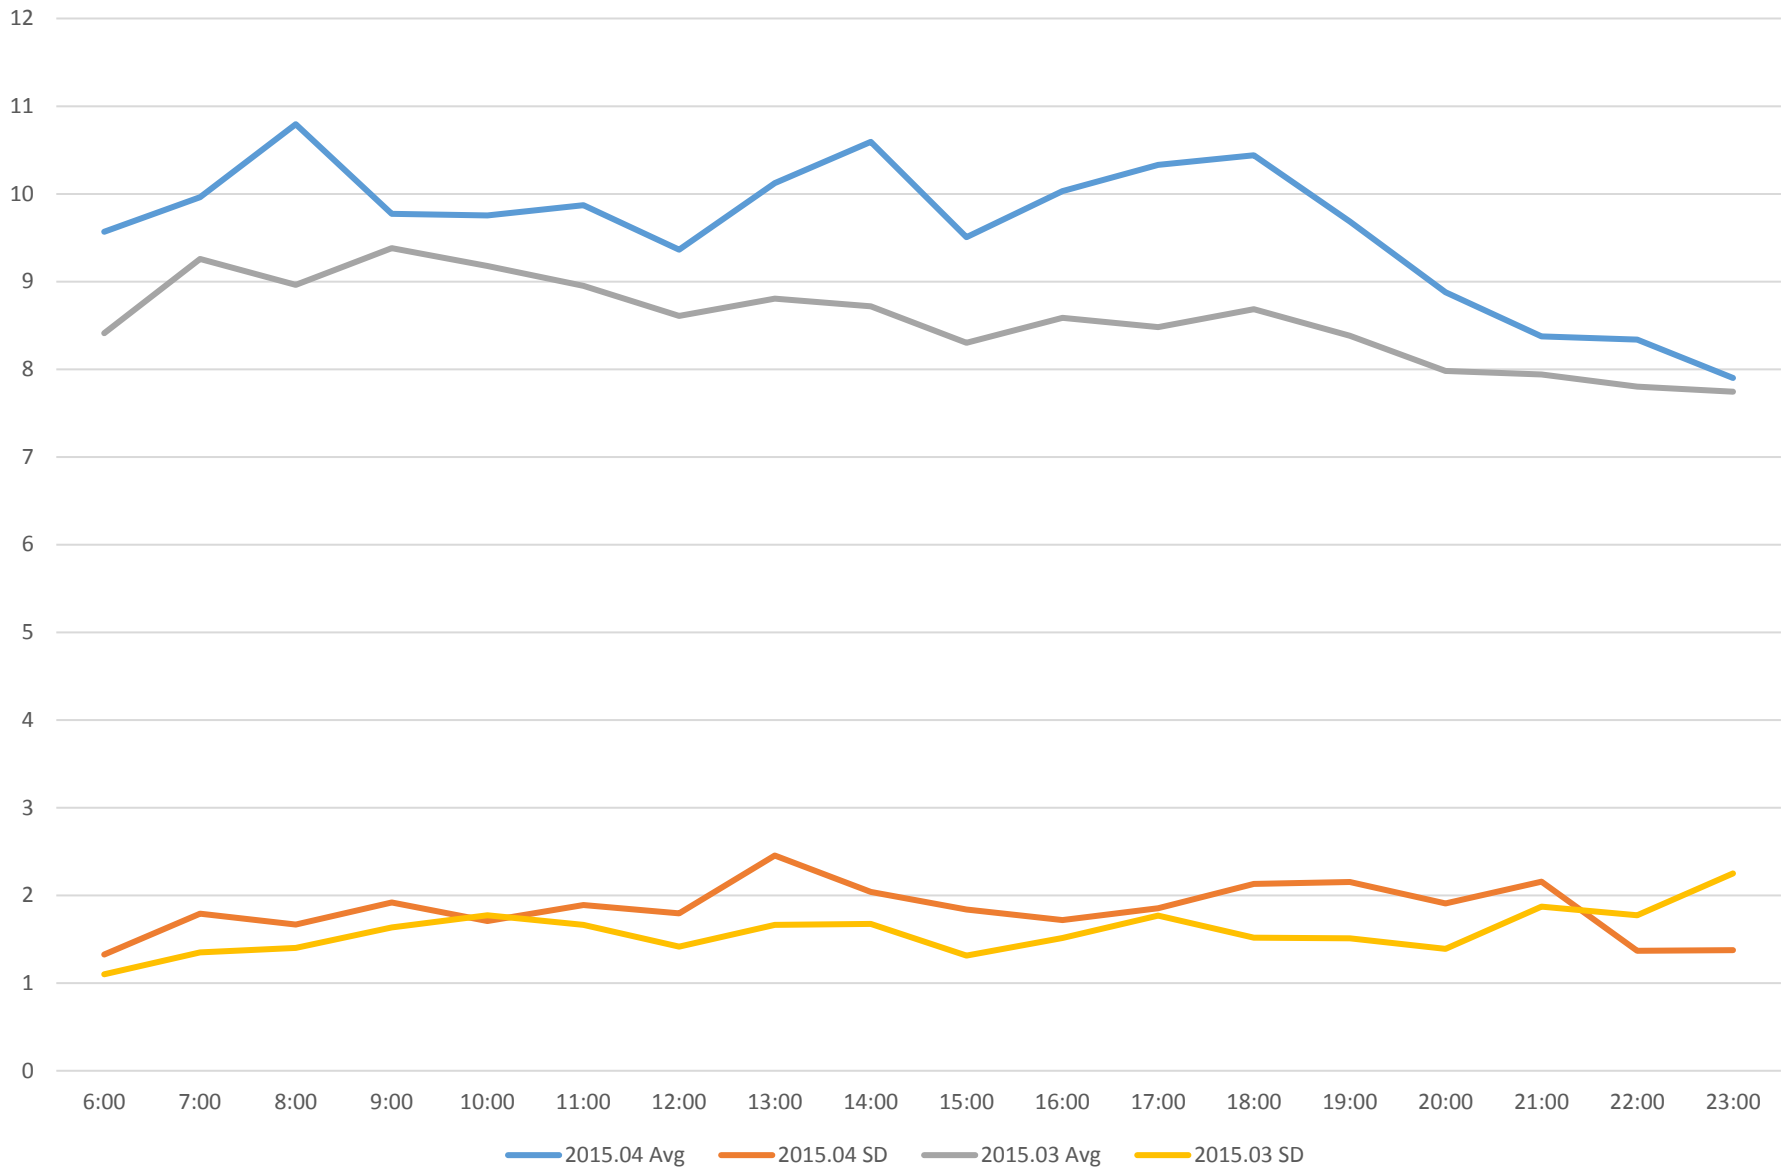

501 Queen Link Times From Roncesvalles Ave. To Queensway Humber Eastbound March-April 2015 Weekdays

501 Queen Link Times From Roncesvalles Ave. To Queensway Humber Eastbound March-April 2015 Saturdays

501 Queen Link Times From Roncesvalles Ave. To Queensway Humber Eastbound March-April 2015 Sundays/Holidays