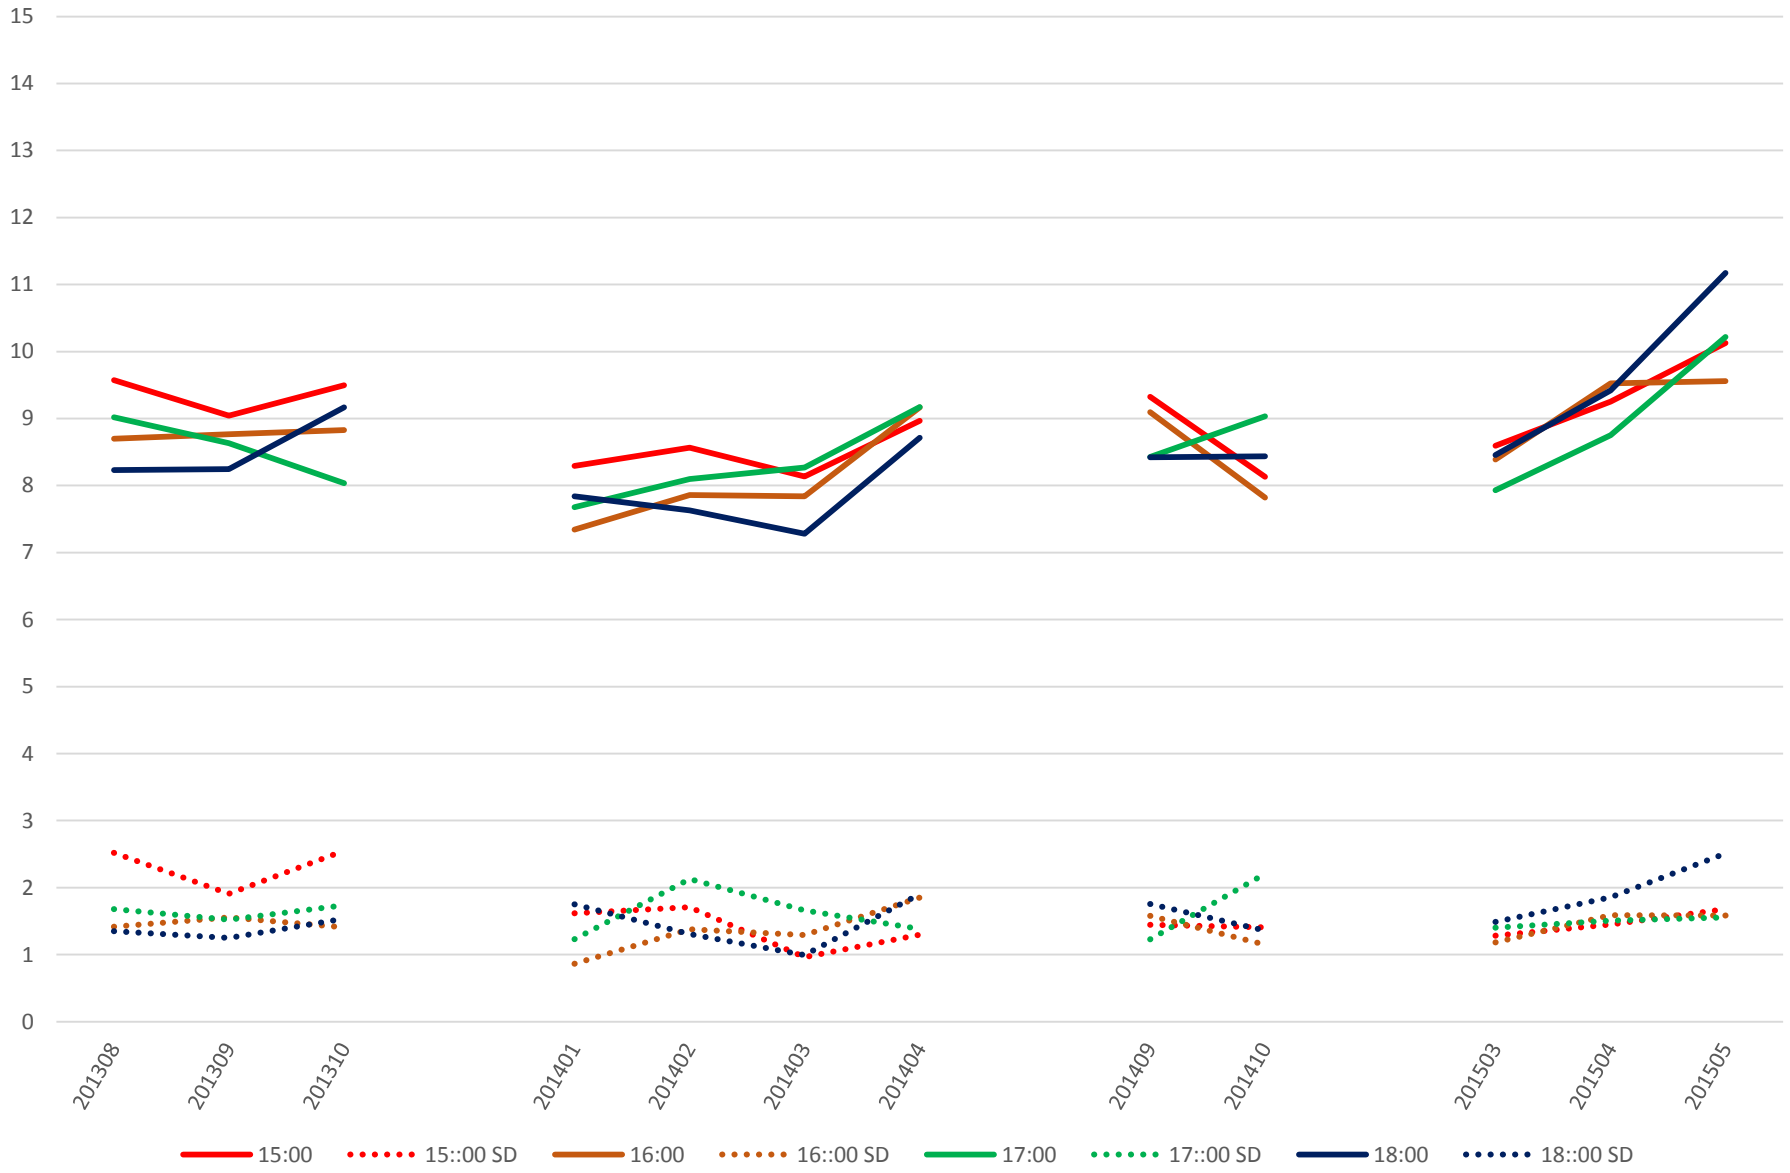

## 501 Queen Link Times From Queensway Humber To Roncesvalles Ave. Eastbound Saturday Evening

## 501 Queen Link Times From Queensway Humber To Roncesvalles Ave. Eastbound Sunday Morning

## 501 Queen Link Times From Queensway Humber To Roncesvalles Ave. Eastbound Sunday Midday

## 501 Queen Link Times From Queensway Humber To Roncesvalles Ave. Eastbound Sunday Afternoon