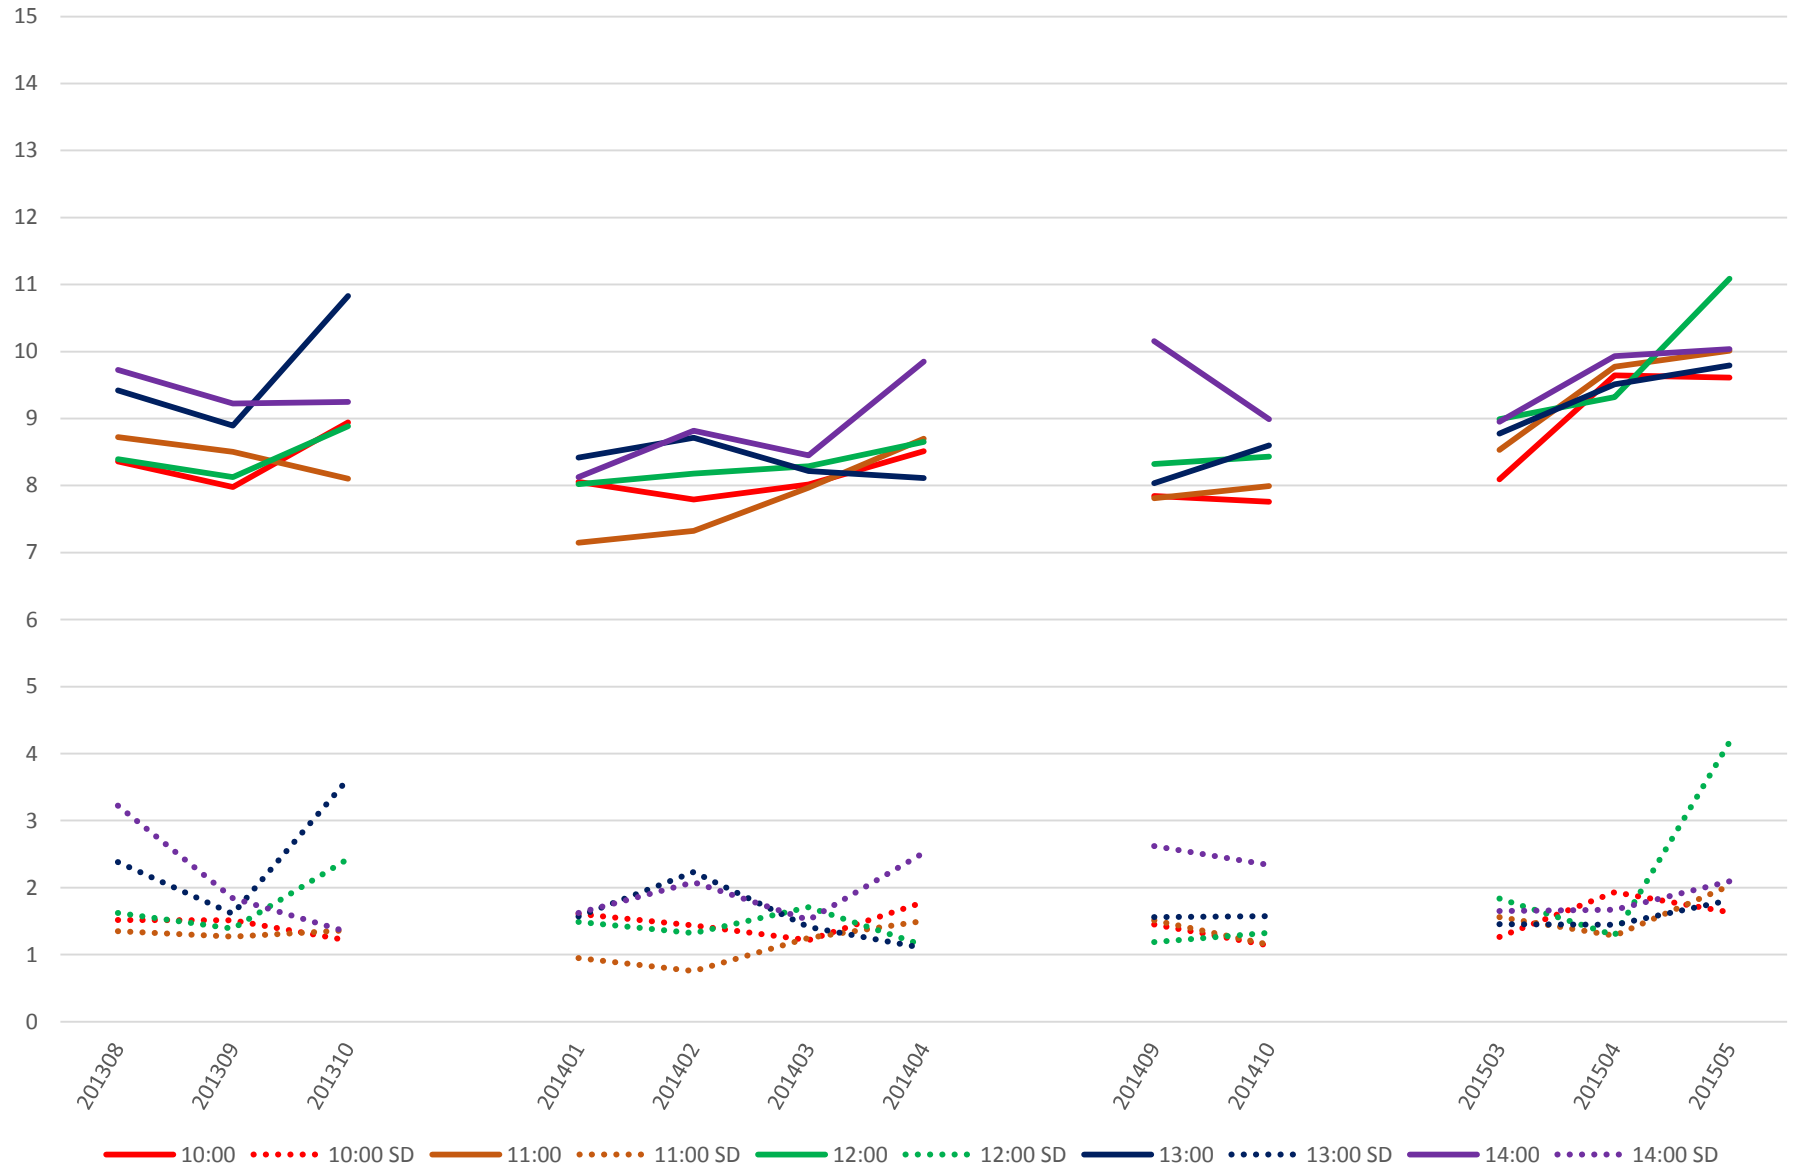

## 501 Queen Link Times From Queensway Humber To Roncesvalles Ave. Eastbound Saturday Morning

## 501 Queen Link Times From Queensway Humber To Roncesvalles Ave. Eastbound Saturday Midday

### 501 Queen Link Times From Queensway Humber To Roncesvalles Ave. Eastbound Saturday Afternoon

## 501 Queen Link Times From Queensway Humber To Roncesvalles Ave. Eastbound Saturday Evening