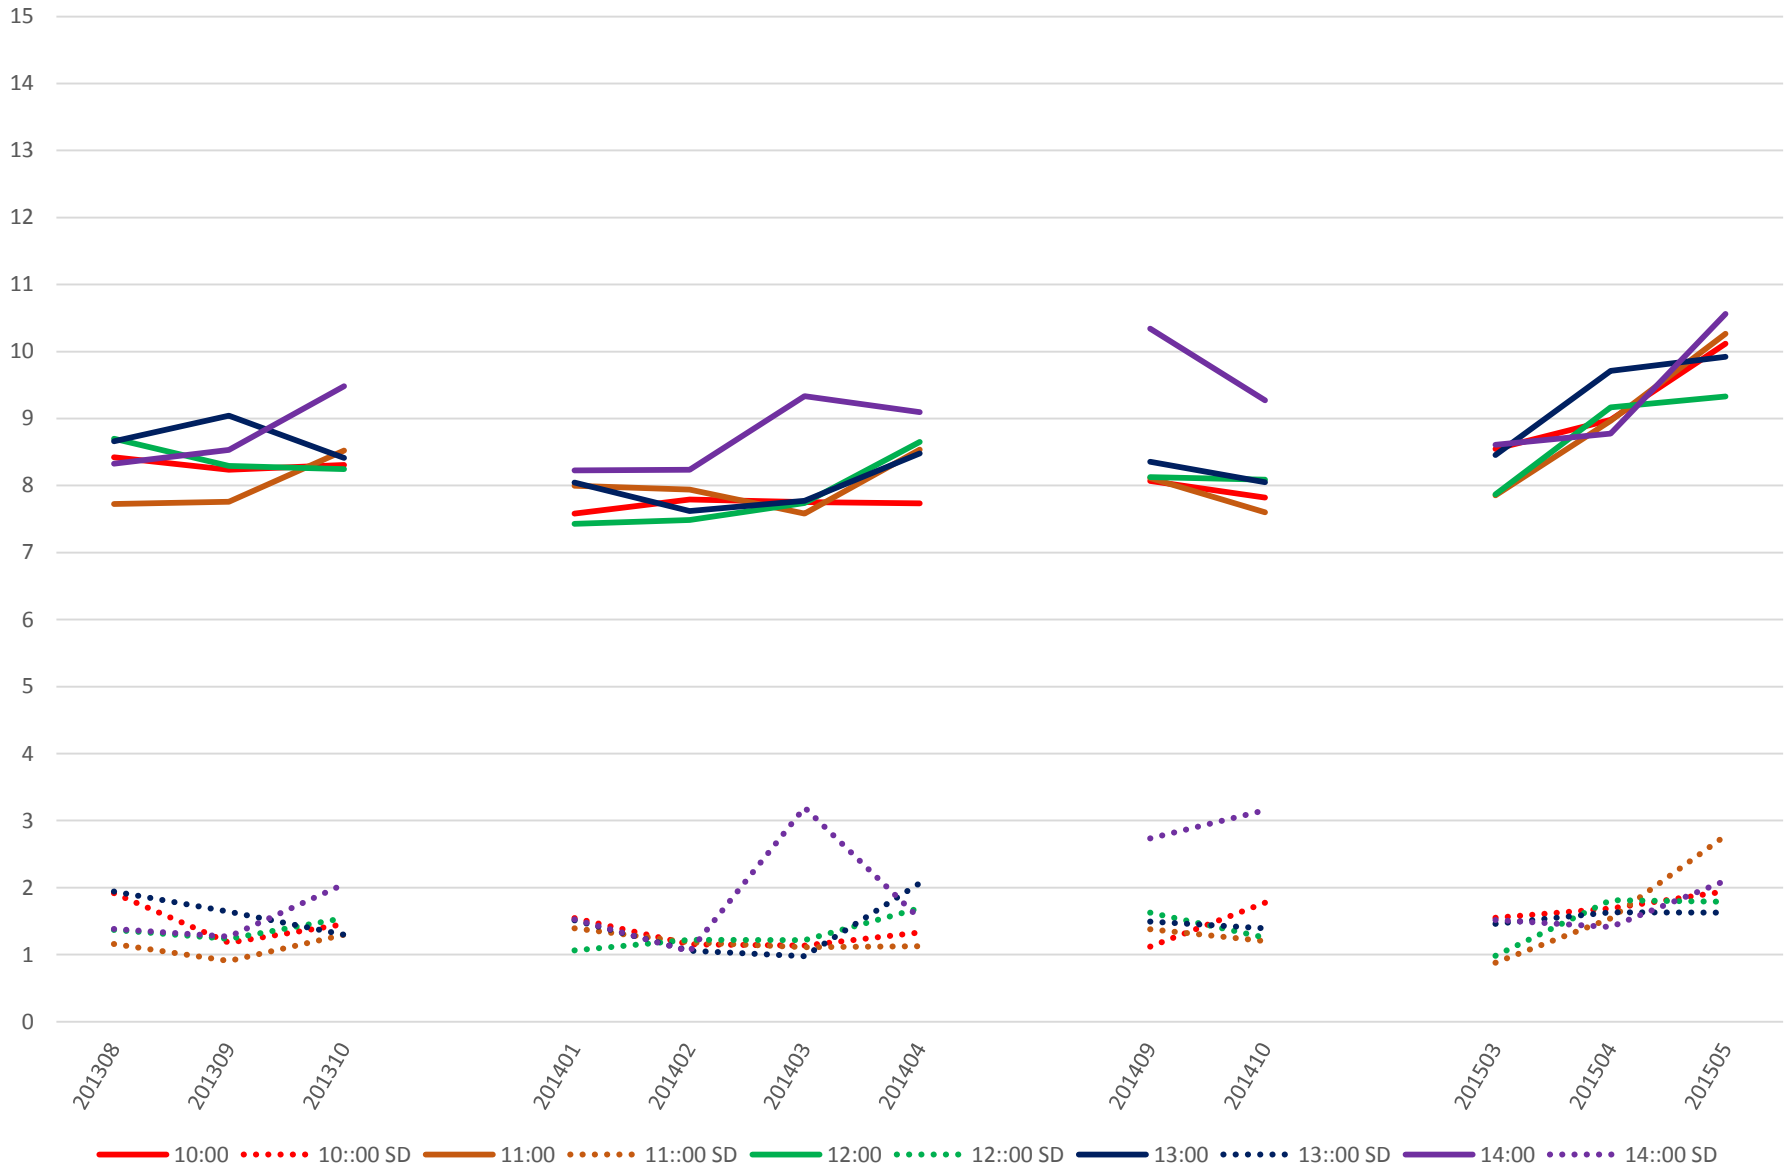

### 501 Queen Link Times From Queensway Humber To Roncesvalles Ave. Eastbound Saturday Afternoon

## 501 Queen Link Times From Queensway Humber To Roncesvalles Ave. Eastbound Saturday Evening

## 501 Queen Link Times From Queensway Humber To Roncesvalles Ave. Eastbound Sunday Morning

## 501 Queen Link Times From Queensway Humber To Roncesvalles Ave. Eastbound Sunday Midday