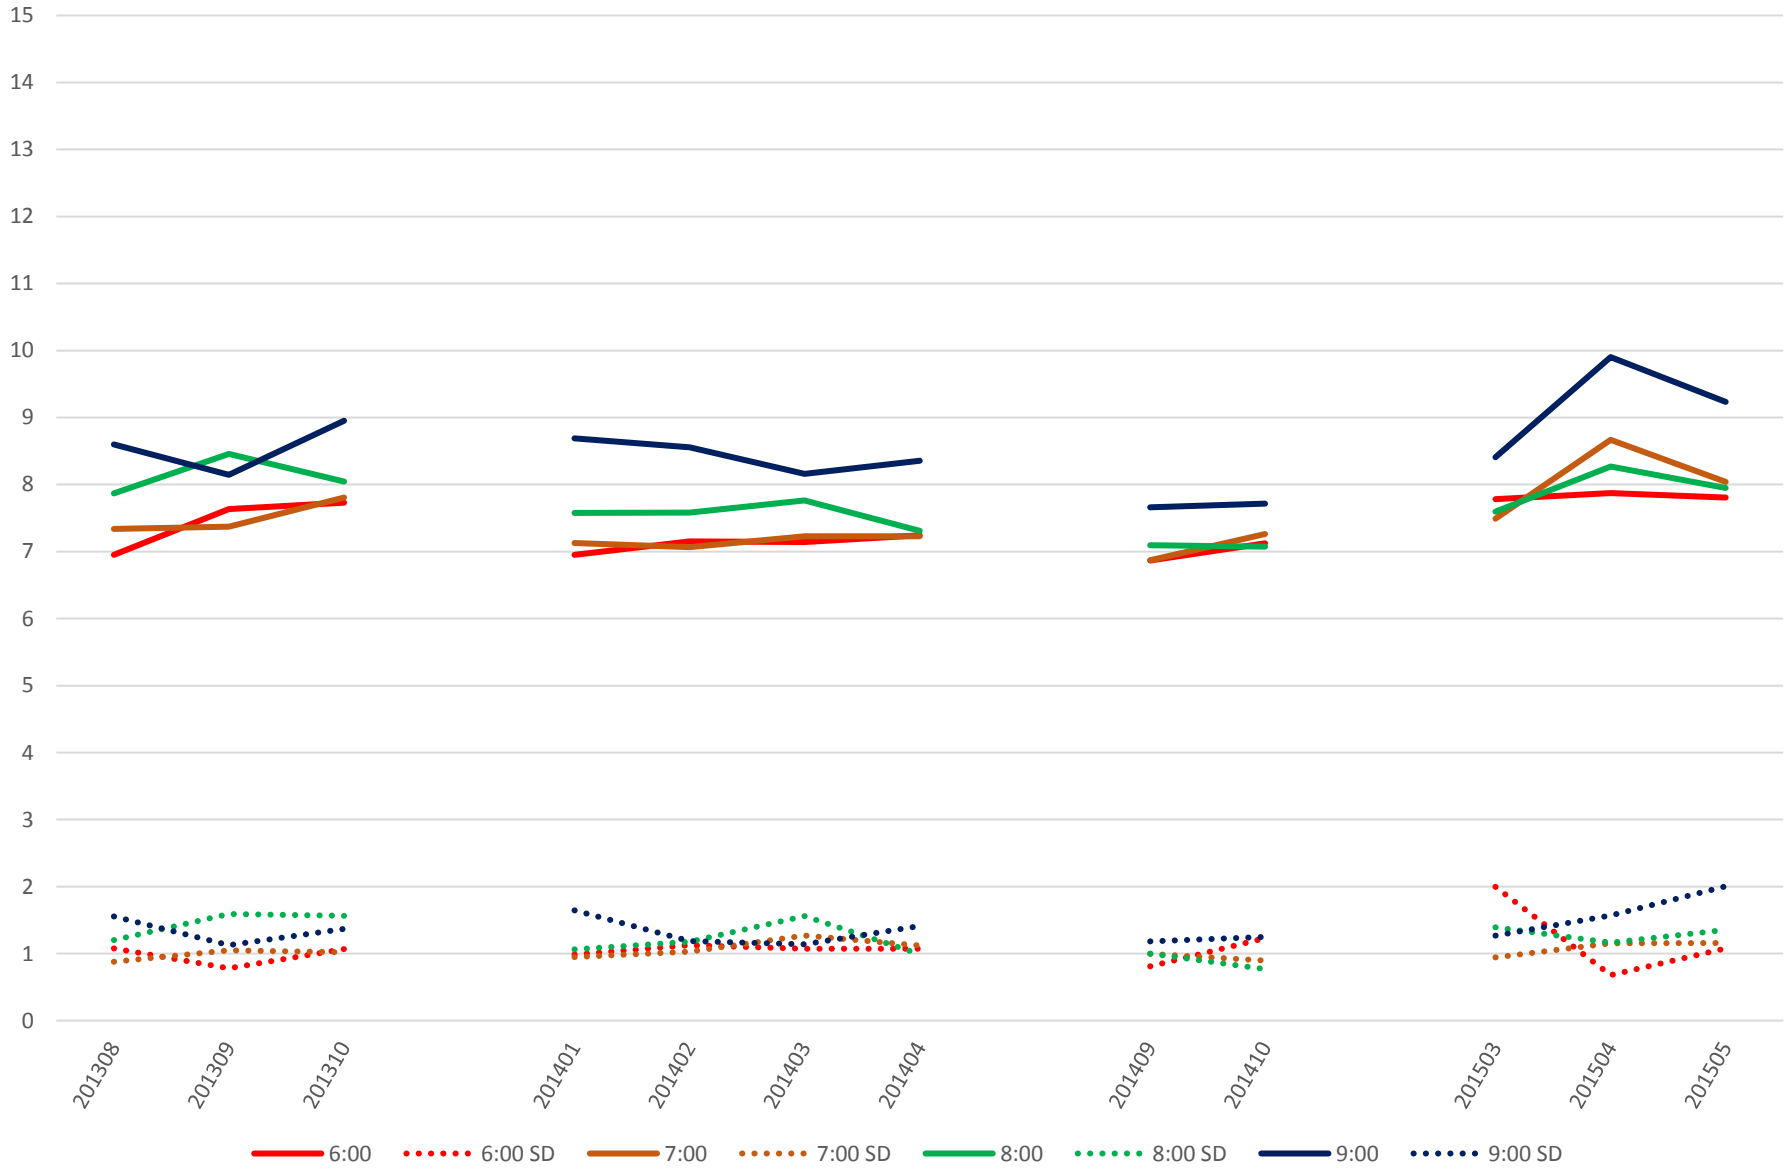

## 501 Queen Link Times From Queensway Humber To Roncesvalles Ave. Eastbound Saturday Morning

## 501 Queen Link Times From Queensway Humber To Roncesvalles Ave. Eastbound Saturday Midday

### 501 Queen Link Times From Queensway Humber To Roncesvalles Ave. Eastbound Saturday Afternoon

## 501 Queen Link Times From Queensway Humber To Roncesvalles Ave. Eastbound Saturday Evening