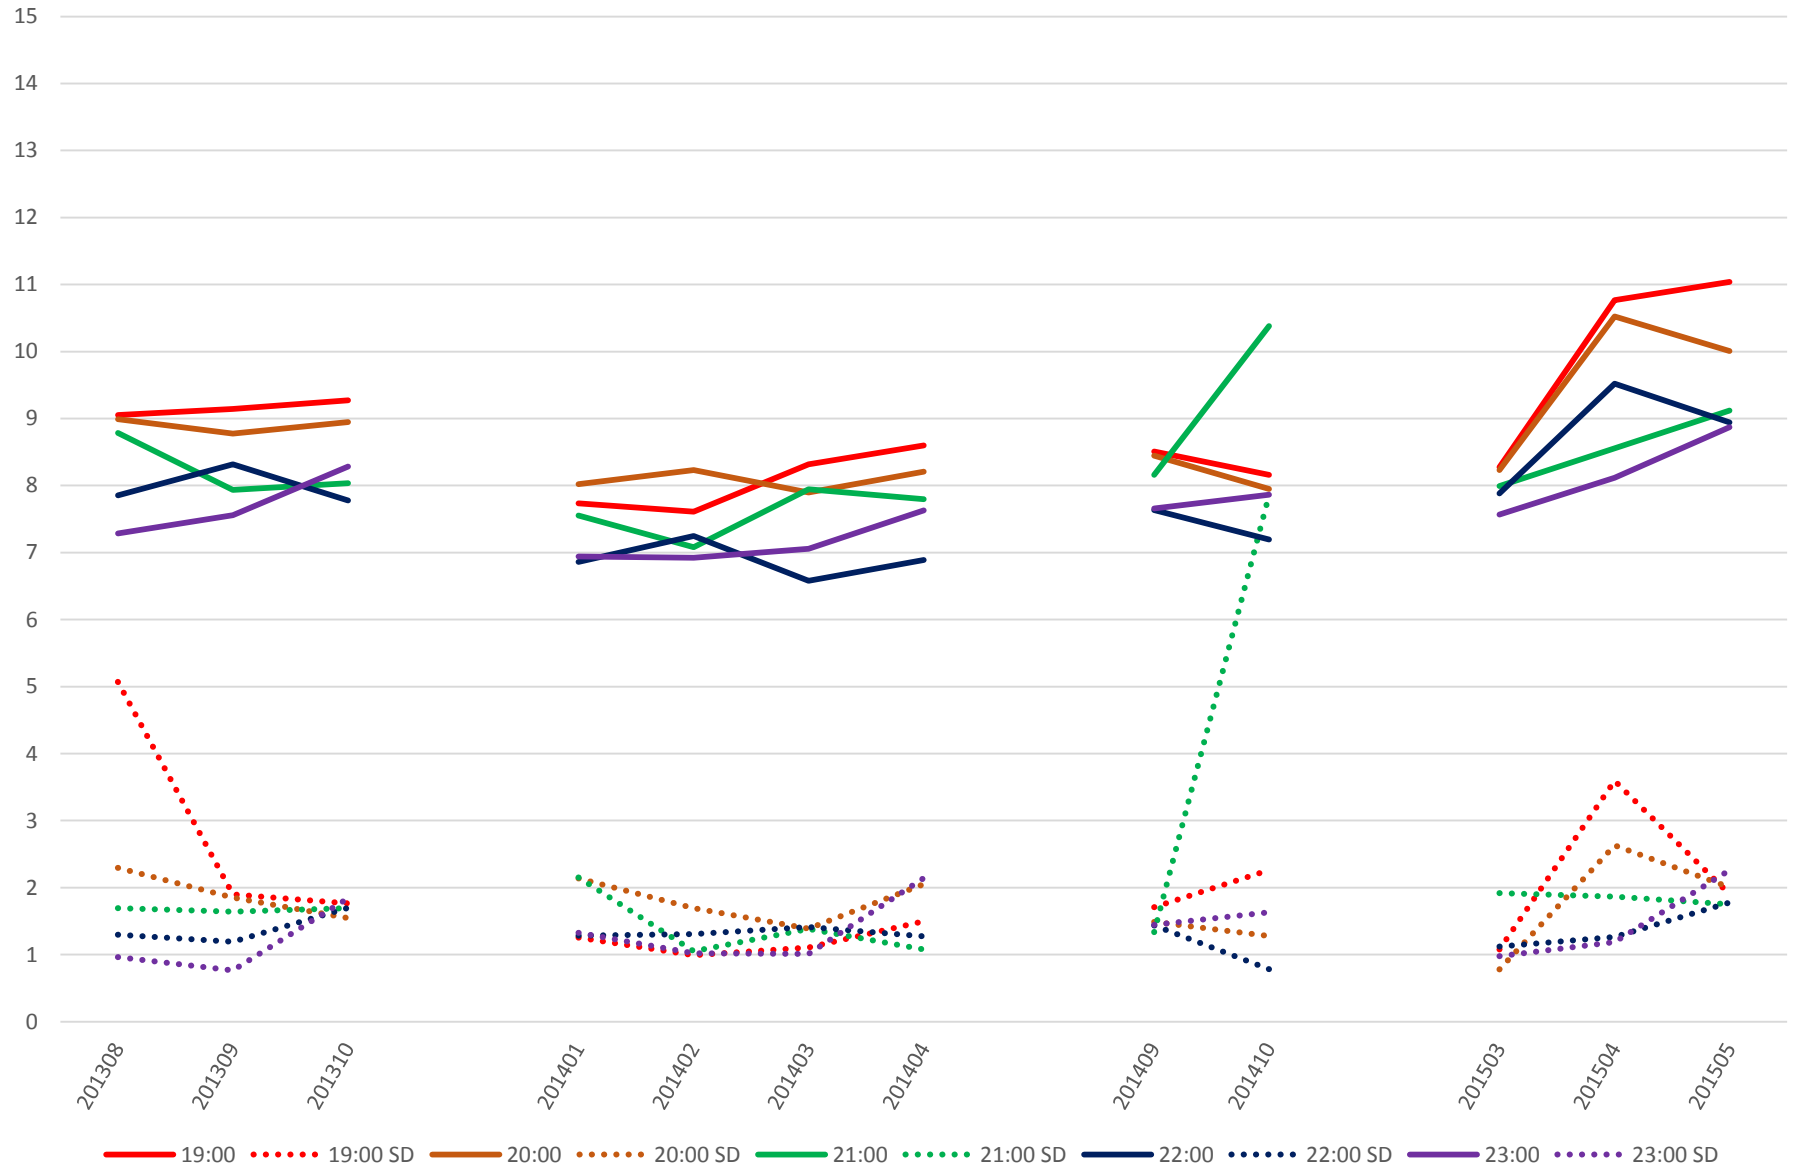

## 501 Queen Link Times From Queensway Humber To Roncesvalles Ave. Eastbound Saturday Morning

## 501 Queen Link Times From Queensway Humber To Roncesvalles Ave. Eastbound Saturday Midday

### 501 Queen Link Times From Queensway Humber To Roncesvalles Ave. Eastbound Saturday Afternoon

## 501 Queen Link Times From Queensway Humber To Roncesvalles Ave. Eastbound Saturday Evening