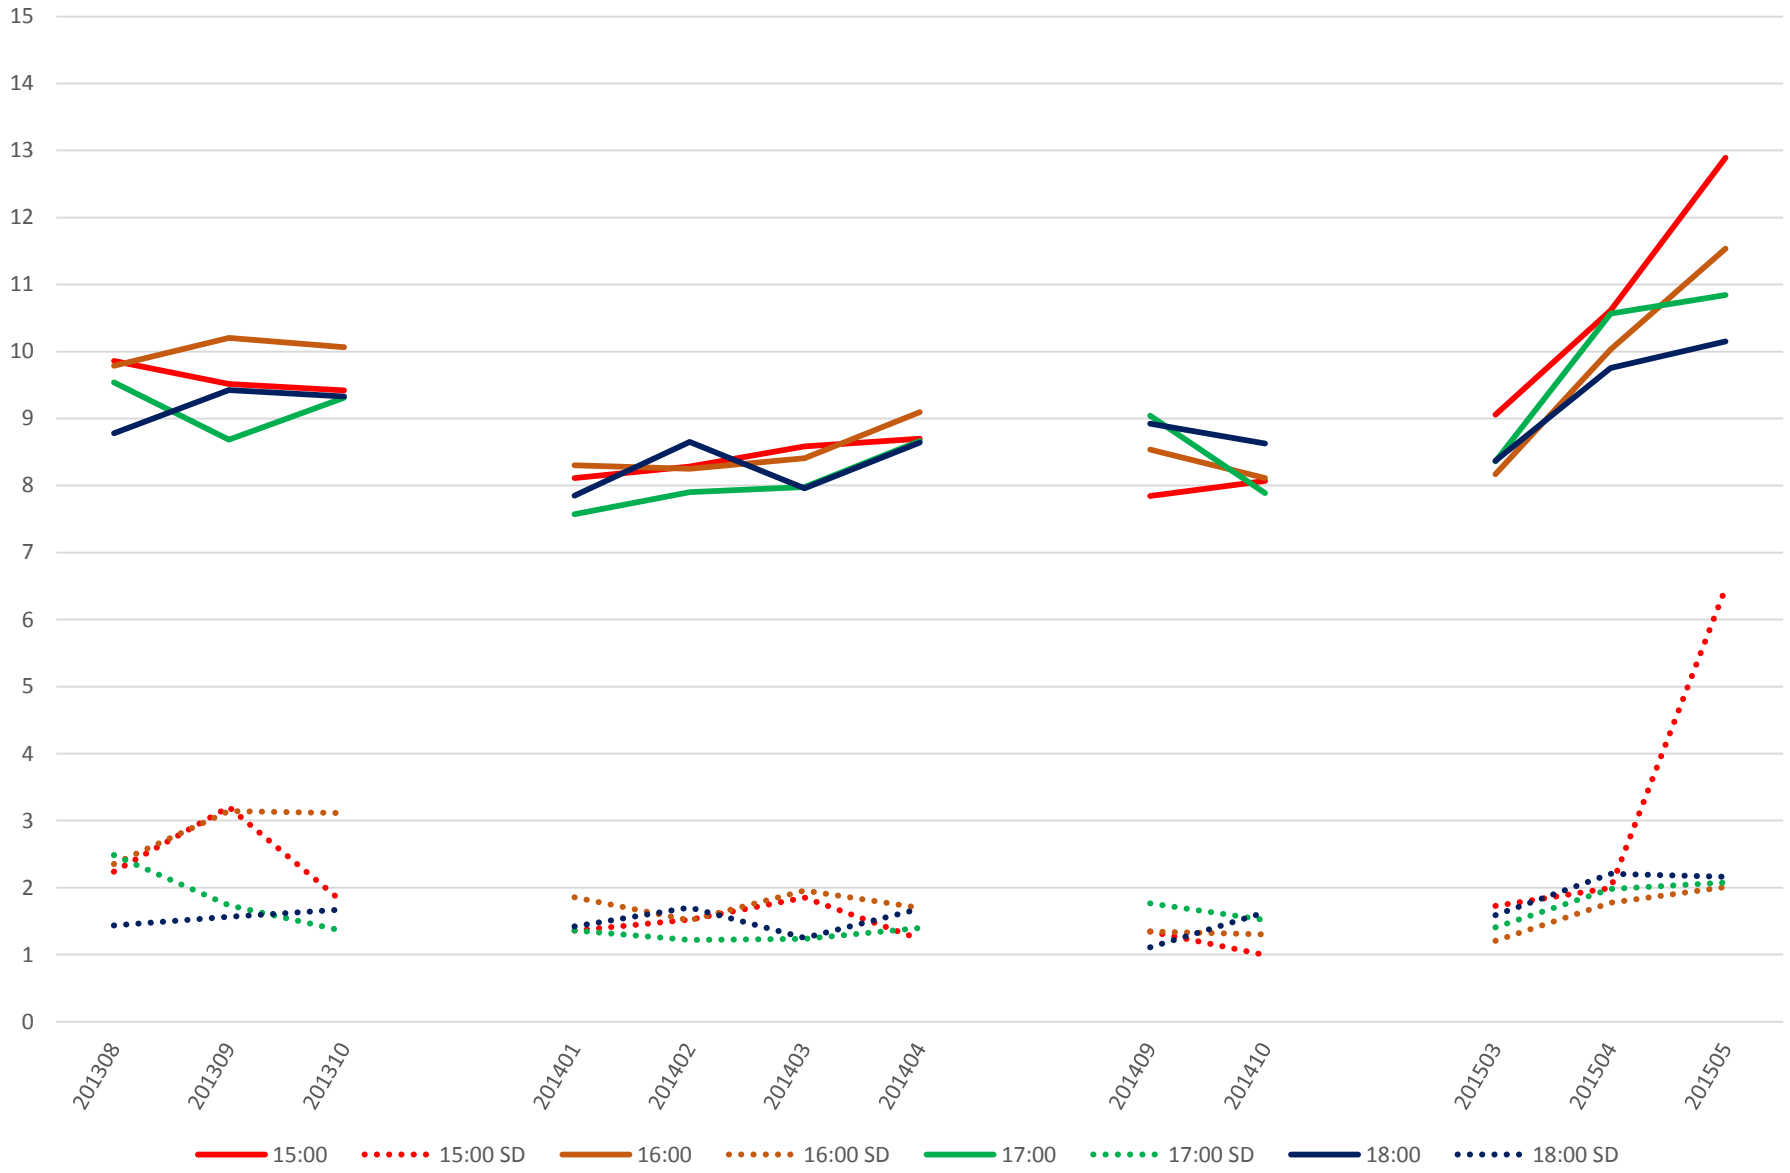

## 501 Queen Link Times From Queensway Humber To Roncesvalles Ave. Eastbound Saturday Morning

## 501 Queen Link Times From Queensway Humber To Roncesvalles Ave. Eastbound Saturday Midday

### 501 Queen Link Times From Queensway Humber To Roncesvalles Ave. Eastbound Saturday Afternoon

## 501 Queen Link Times From Queensway Humber To Roncesvalles Ave. Eastbound Saturday Evening