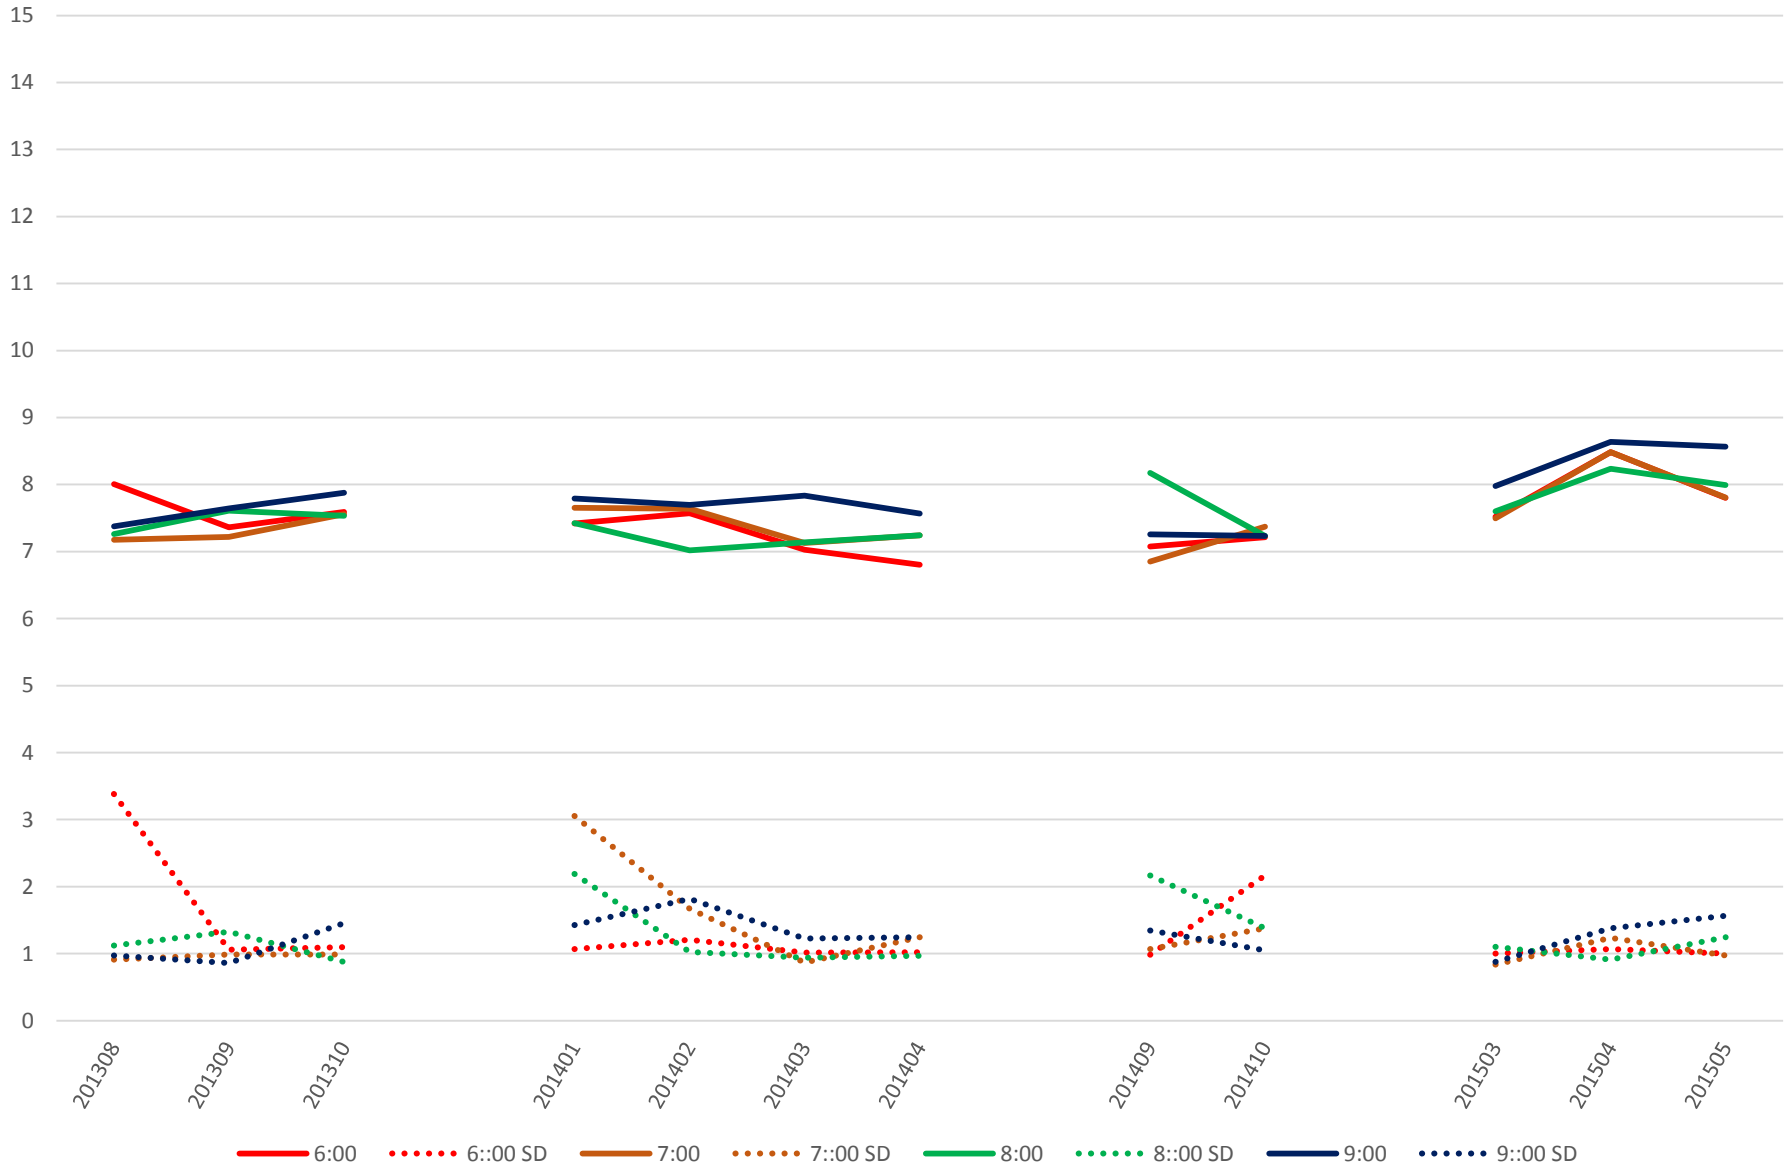

## 501 Queen Link Times From Queensway Humber To Roncesvalles Ave. Eastbound Saturday Midday

### 501 Queen Link Times From Queensway Humber To Roncesvalles Ave. Eastbound Saturday Afternoon

## 501 Queen Link Times From Queensway Humber To Roncesvalles Ave. Eastbound Saturday Evening

## 501 Queen Link Times From Queensway Humber To Roncesvalles Ave. Eastbound Sunday Morning