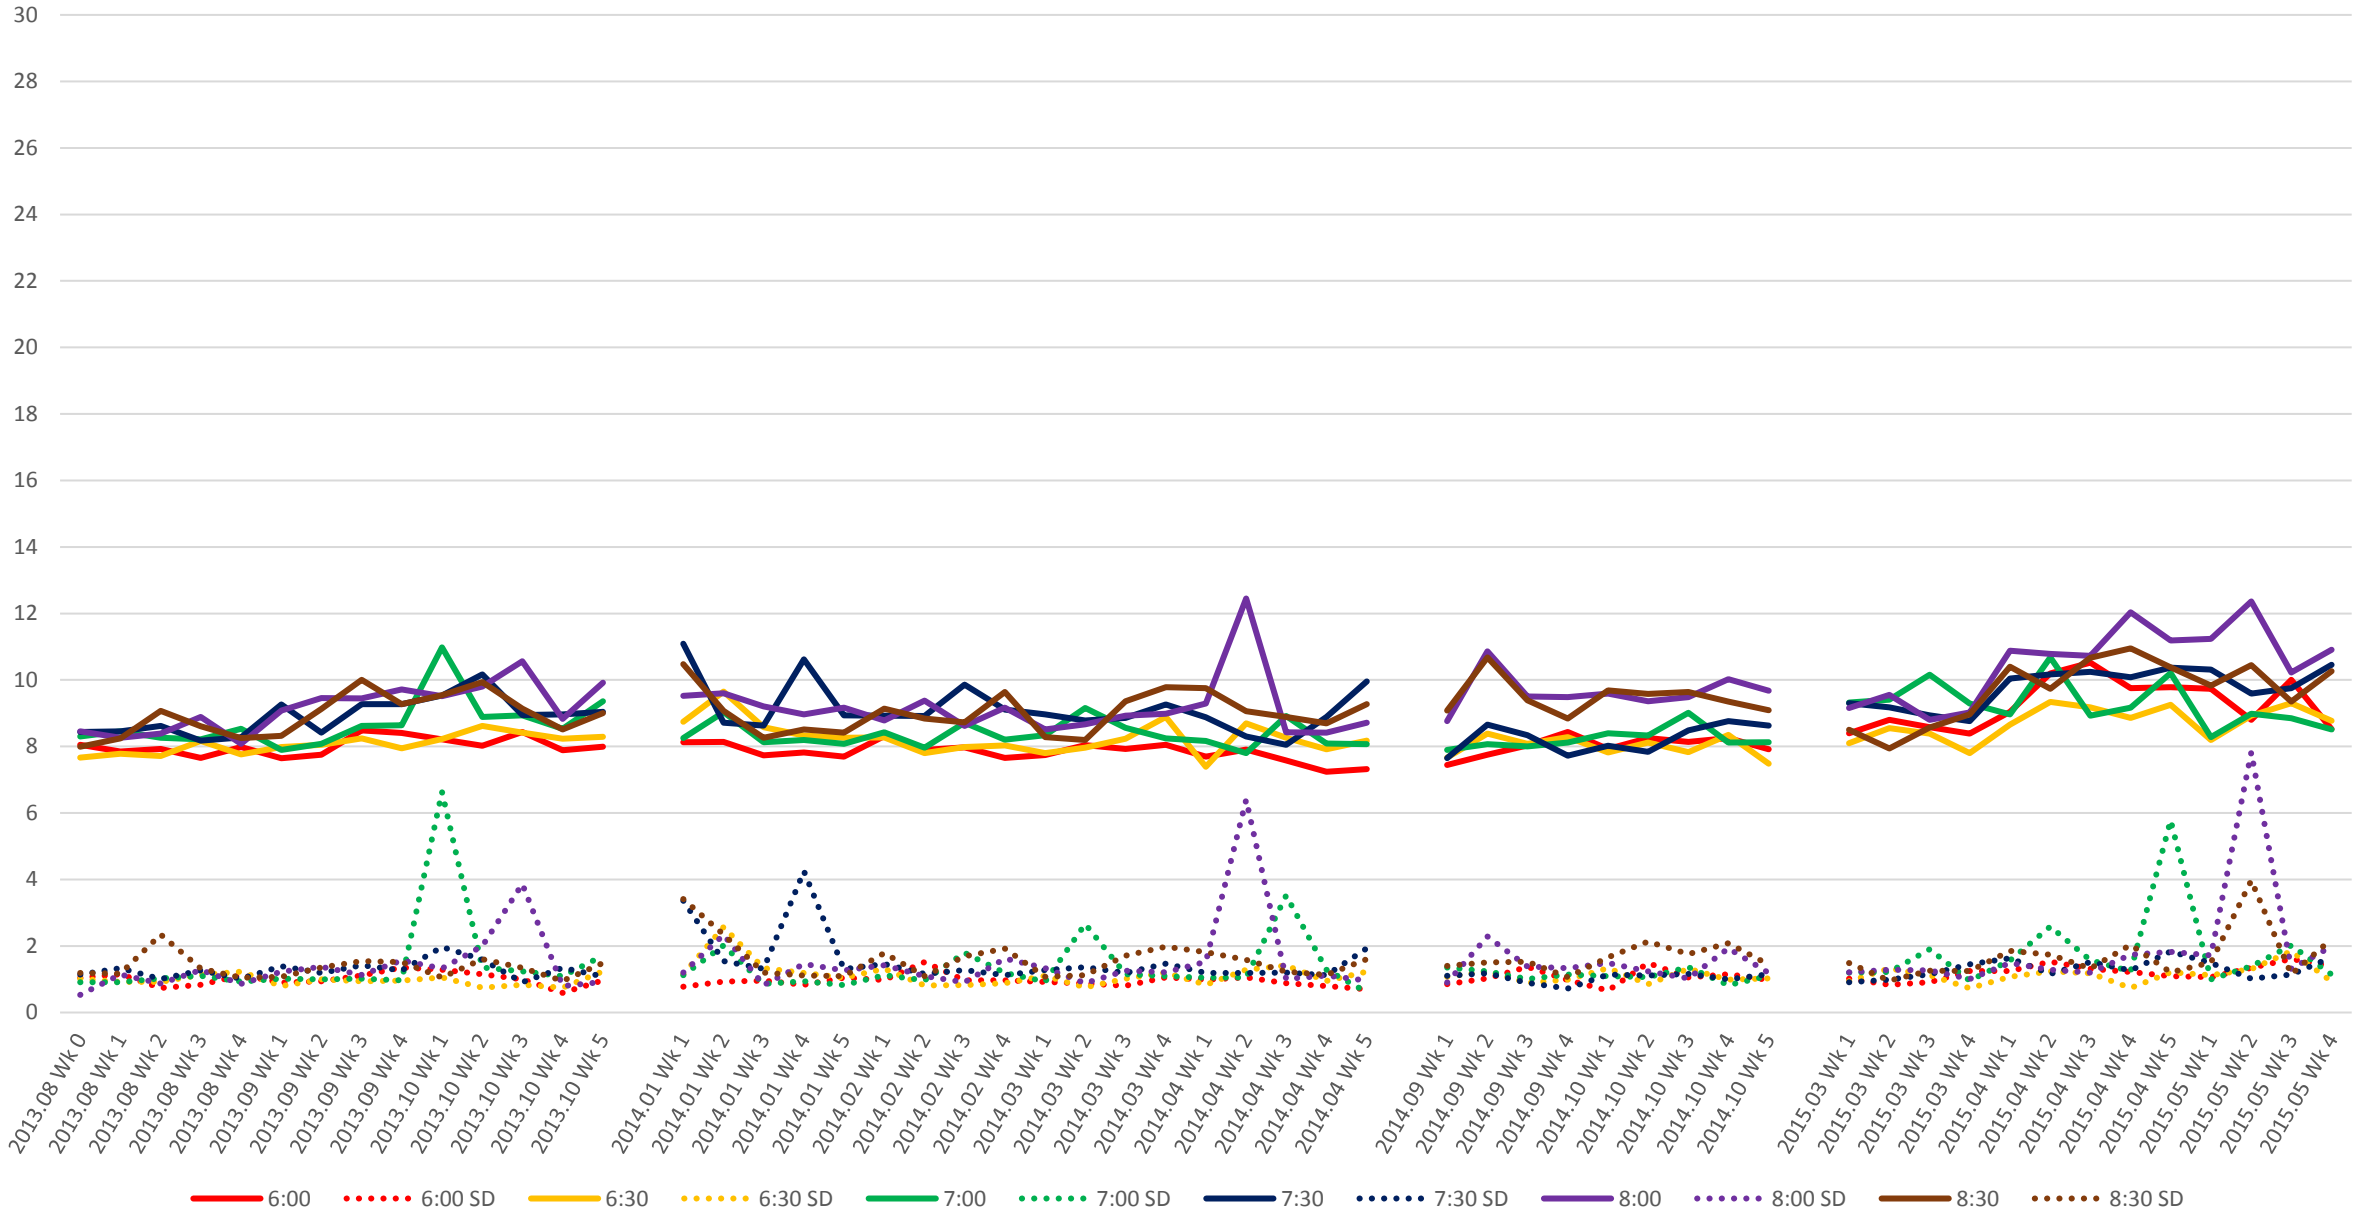

501 Queen Link Times From Queensway Humber To Roncesvalles Ave. Eastbound Early Morning

501 Queen Link Times From Queensway Humber To Roncesvalles Ave. Eastbound Late Morning

501 Queen Link Times From Queensway Humber To Roncesvalles Ave. Eastbound Early Afternoon

501 Queen Link Times From Queensway Humber To Roncesvalles Ave. Eastbound Late Afternoon

501 Queen Link Times From Queensway Humber To Roncesvalles Ave. Eastbound Early Evening

501 Queen Link Times From Queensway Humber To Roncesvalles Ave. Eastbound Late Evening