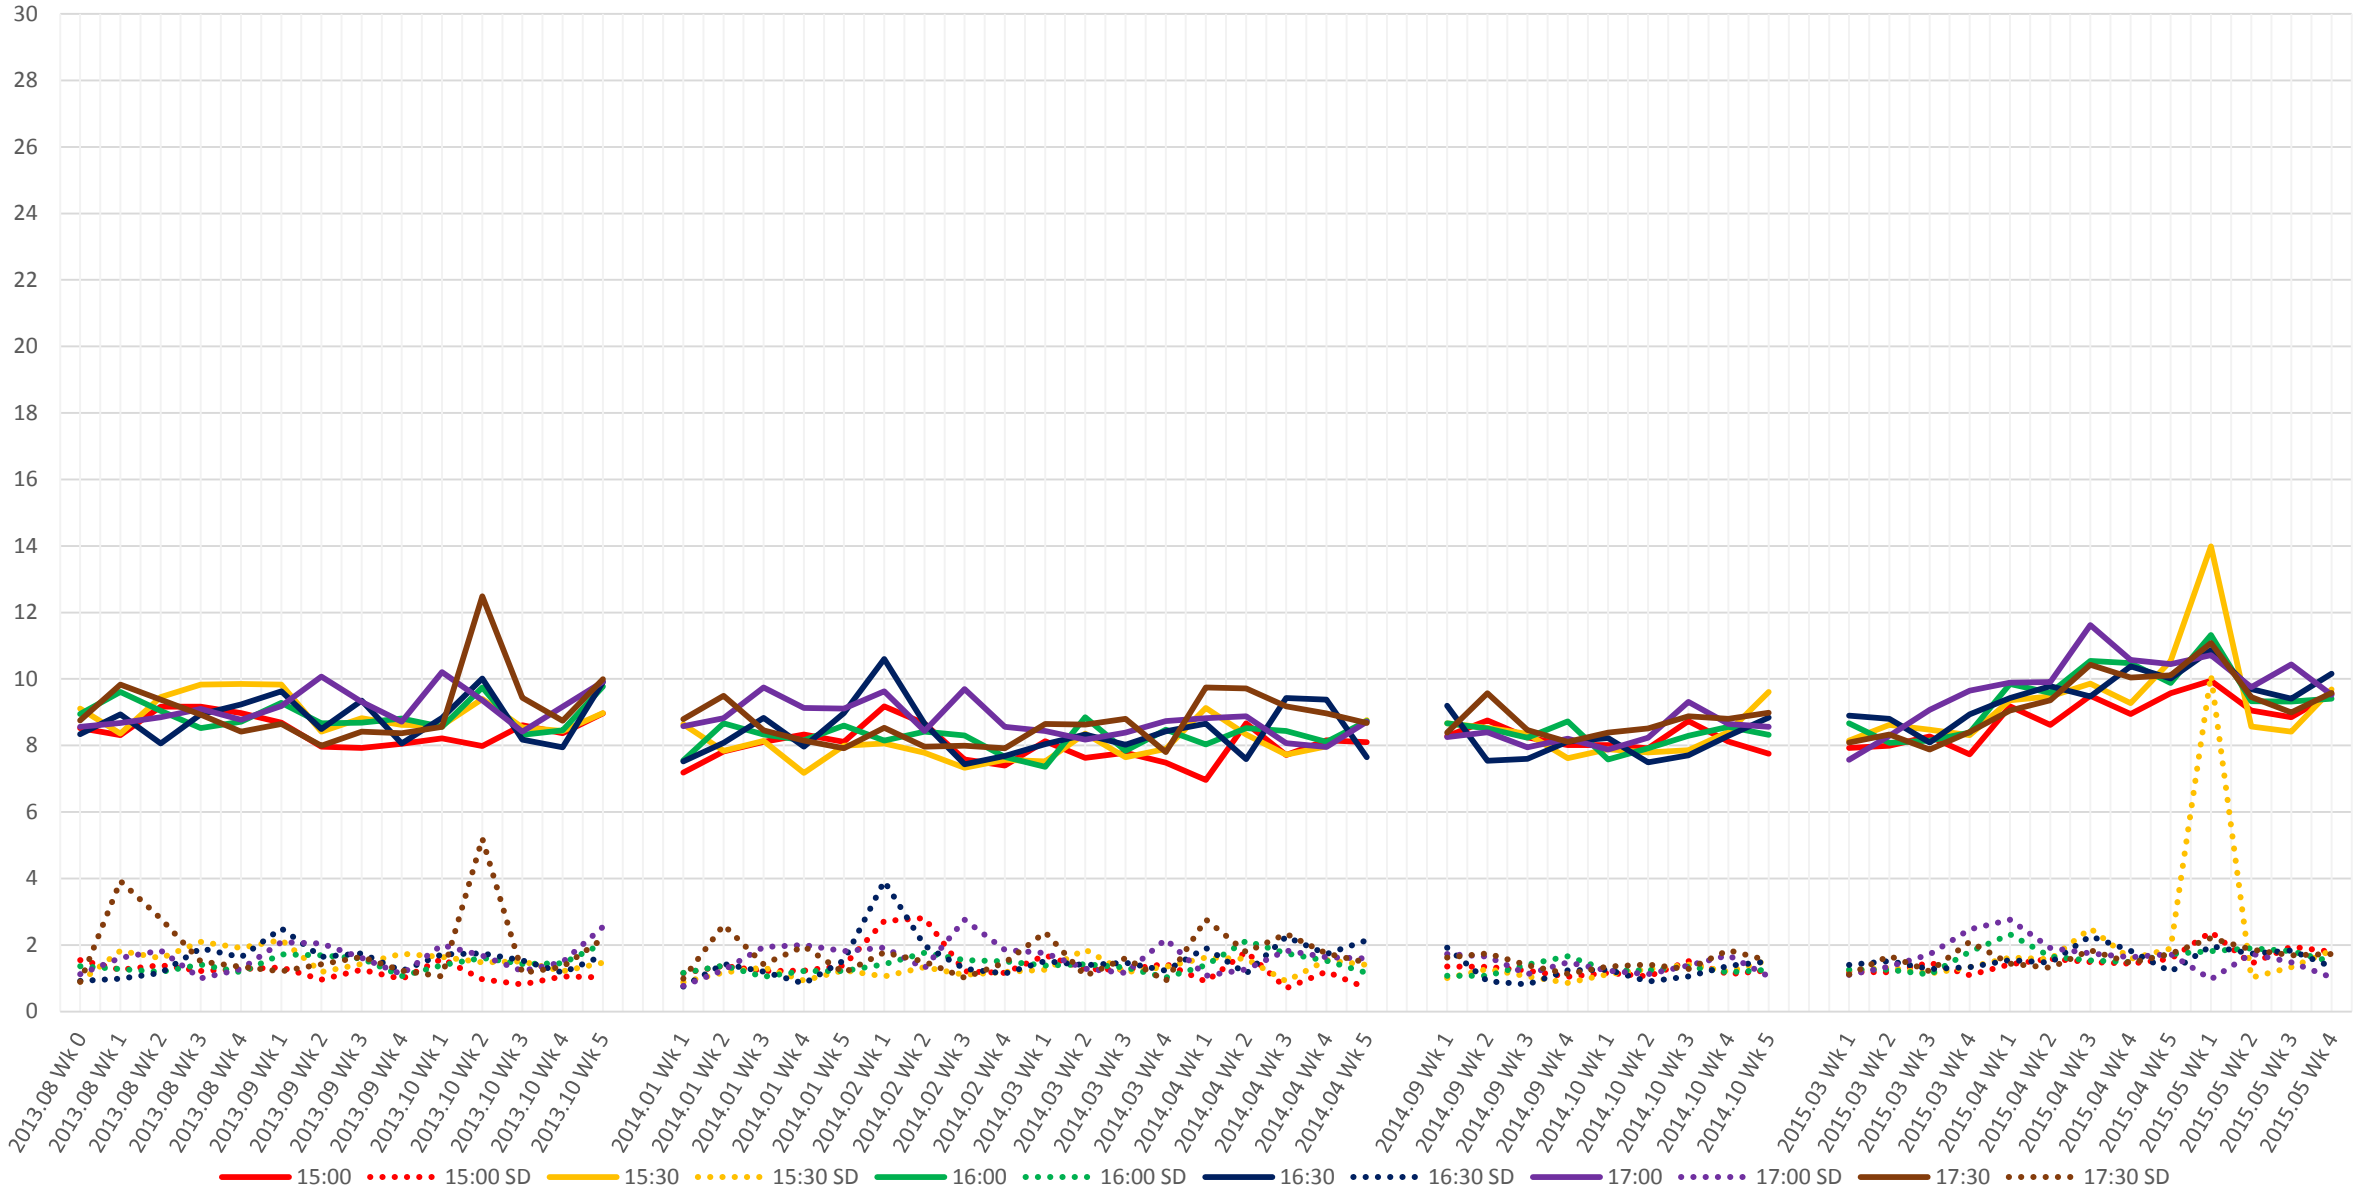

501 Queen Link Times From Queensway Humber To Roncesvalles Ave. Eastbound Early Morning

501 Queen Link Times From Queensway Humber To Roncesvalles Ave. Eastbound Late Morning

501 Queen Link Times From Queensway Humber To Roncesvalles Ave. Eastbound Early Afternoon

501 Queen Link Times From Queensway Humber To Roncesvalles Ave. Eastbound Late Afternoon

501 Queen Link Times From Queensway Humber To Roncesvalles Ave. Eastbound Early Evening

501 Queen Link Times From Queensway Humber To Roncesvalles Ave. Eastbound Late Evening