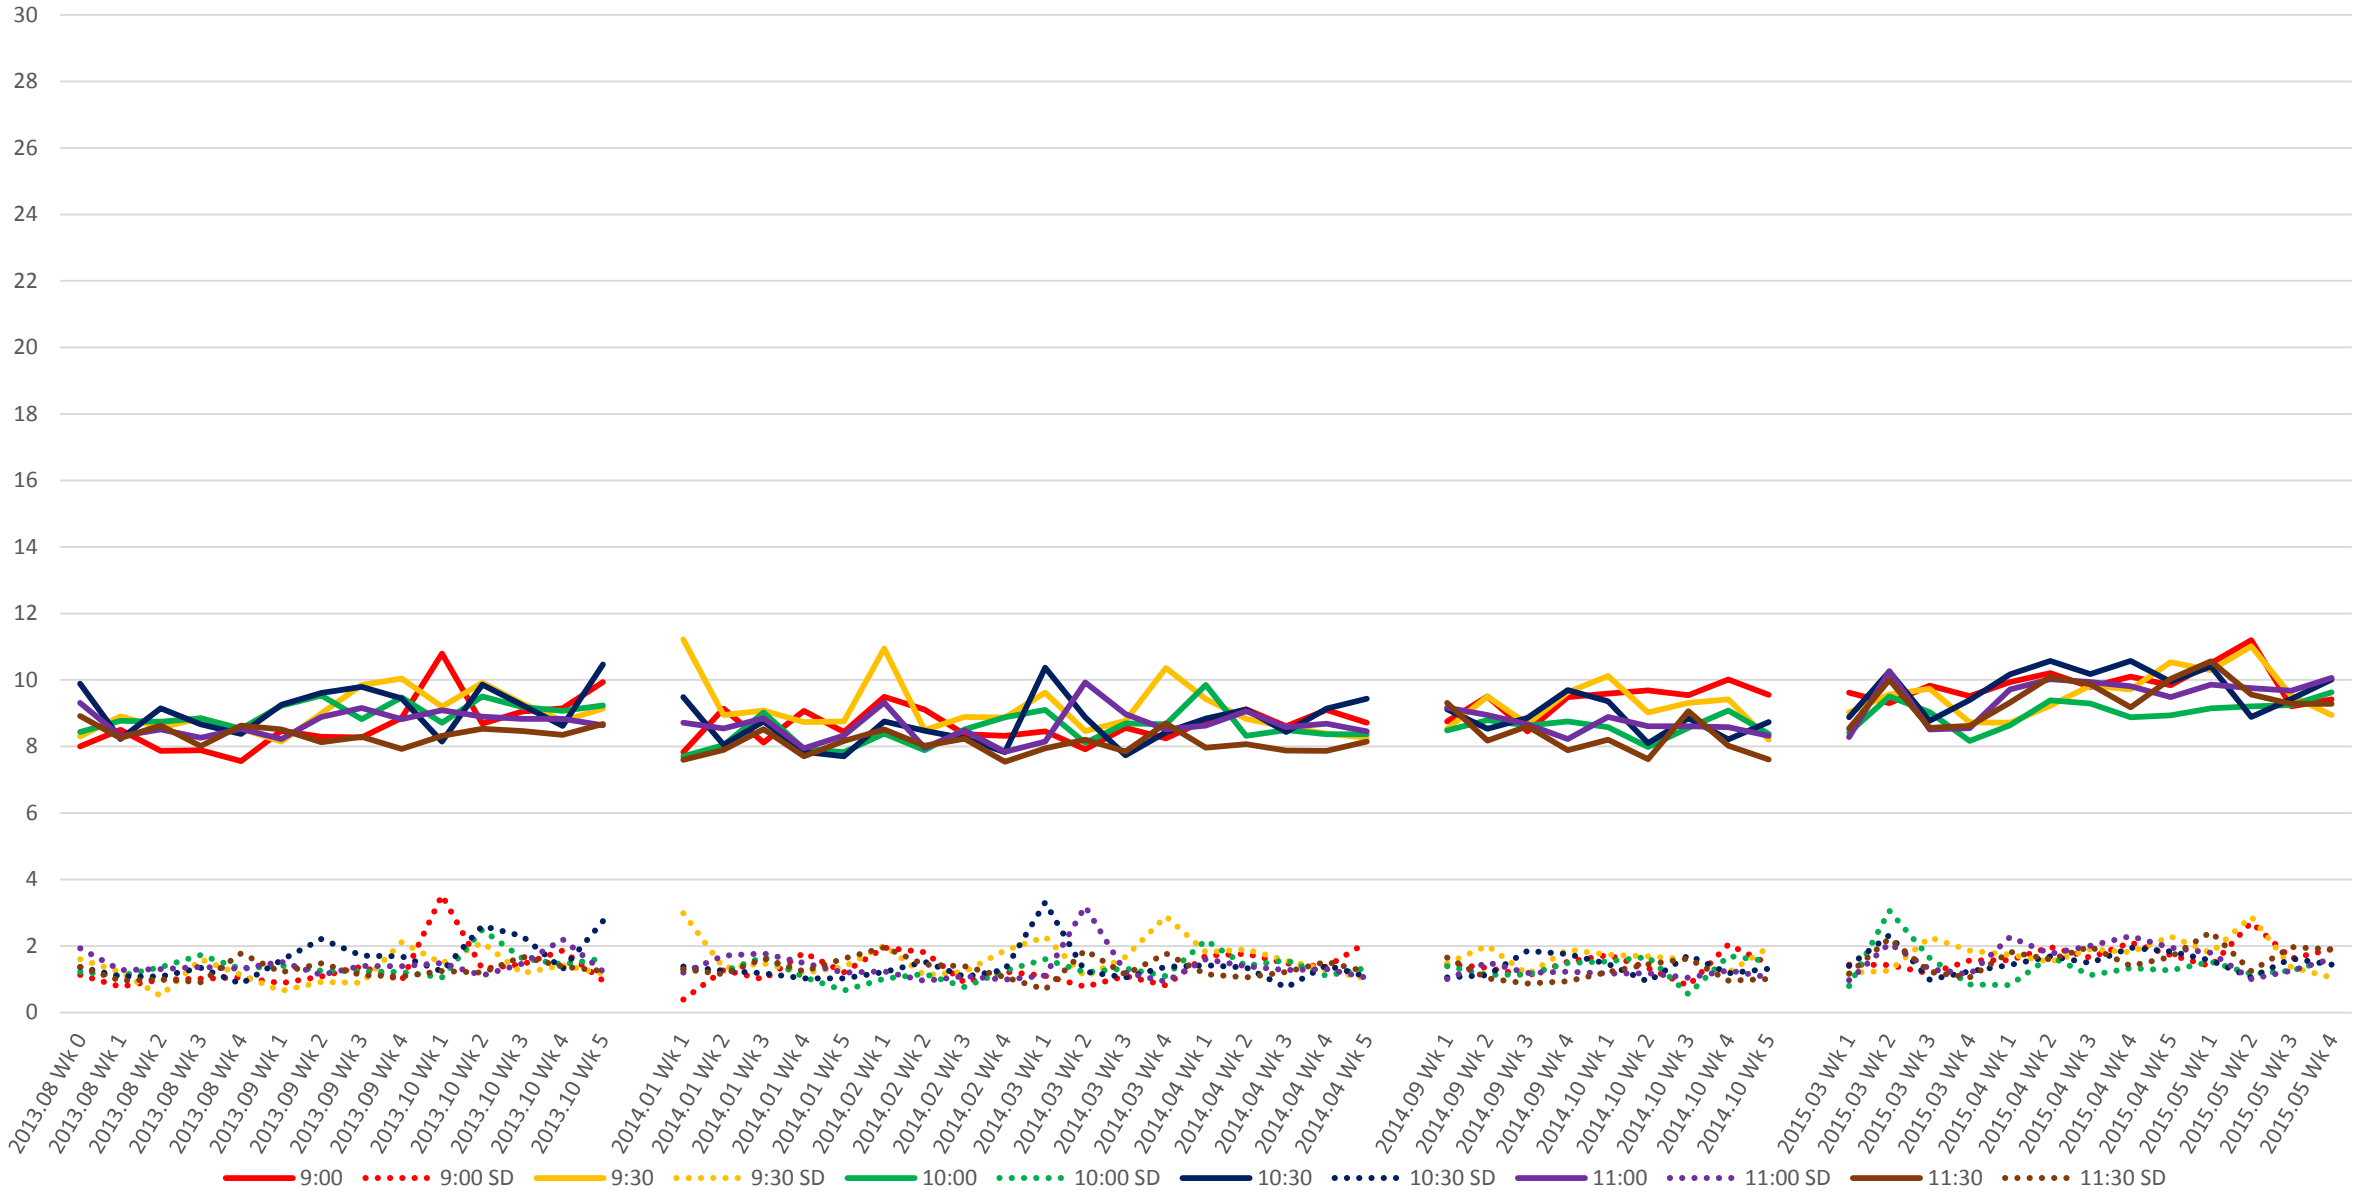

501 Queen Link Times From Queensway Humber To Roncesvalles Ave. Eastbound Early Morning

501 Queen Link Times From Queensway Humber To Roncesvalles Ave. Eastbound Late Morning

501 Queen Link Times From Queensway Humber To Roncesvalles Ave. Eastbound Early Afternoon

501 Queen Link Times From Queensway Humber To Roncesvalles Ave. Eastbound Late Afternoon

501 Queen Link Times From Queensway Humber To Roncesvalles Ave. Eastbound Early Evening

501 Queen Link Times From Queensway Humber To Roncesvalles Ave. Eastbound Late Evening