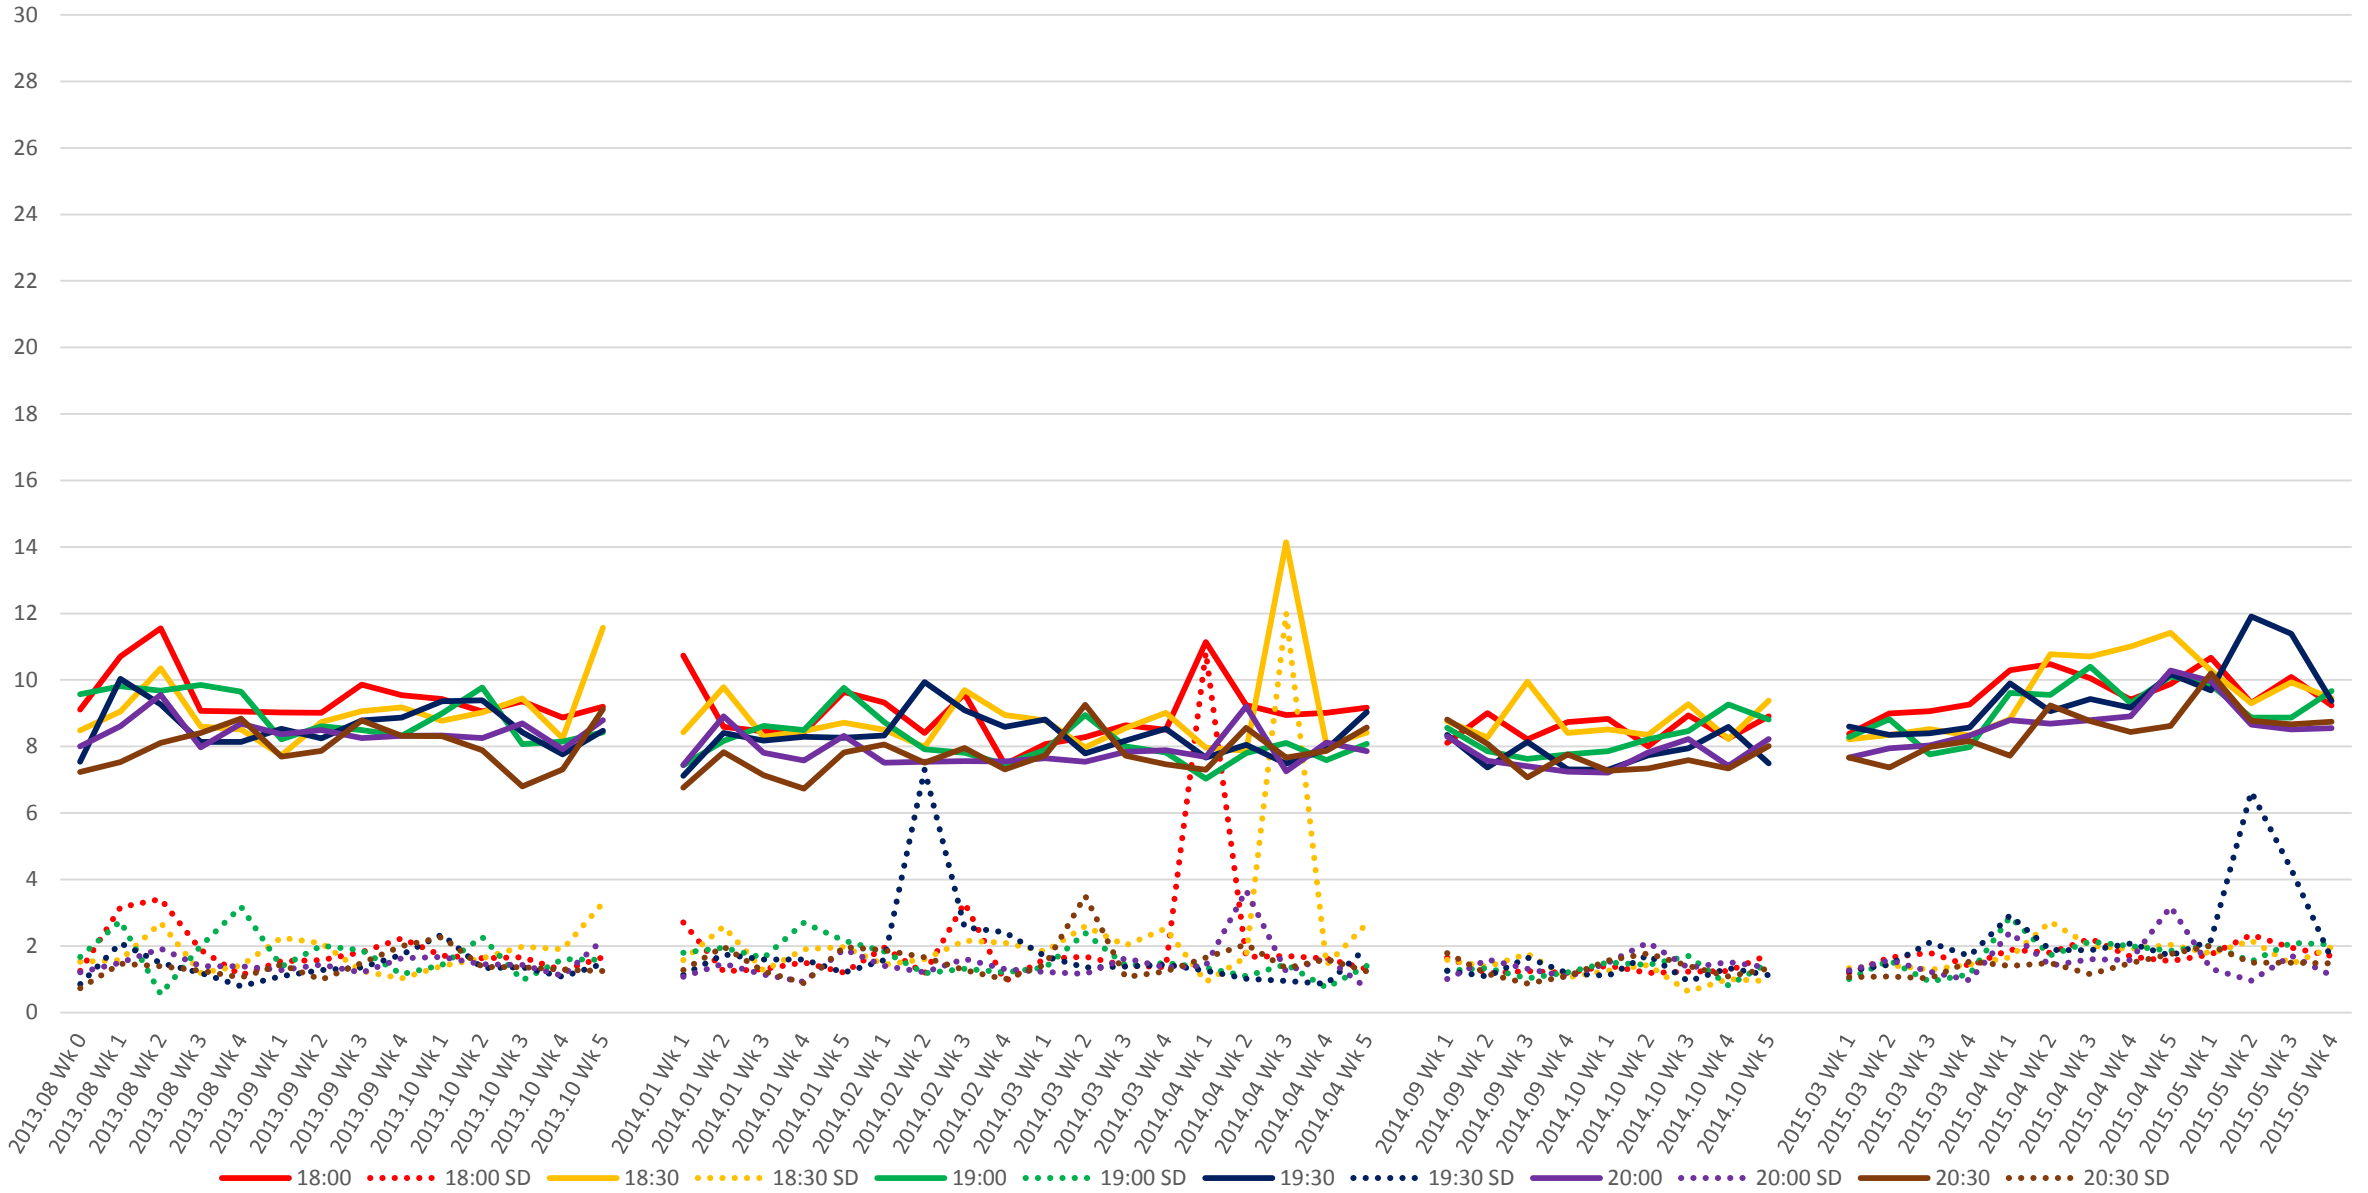

501 Queen Link Times From Queensway Humber To Roncesvalles Ave. Eastbound Early Morning

501 Queen Link Times From Queensway Humber To Roncesvalles Ave. Eastbound Late Morning

501 Queen Link Times From Queensway Humber To Roncesvalles Ave. Eastbound Early Afternoon

501 Queen Link Times From Queensway Humber To Roncesvalles Ave. Eastbound Late Afternoon

501 Queen Link Times From Queensway Humber To Roncesvalles Ave. Eastbound Early Evening

501 Queen Link Times From Queensway Humber To Roncesvalles Ave. Eastbound Late Evening