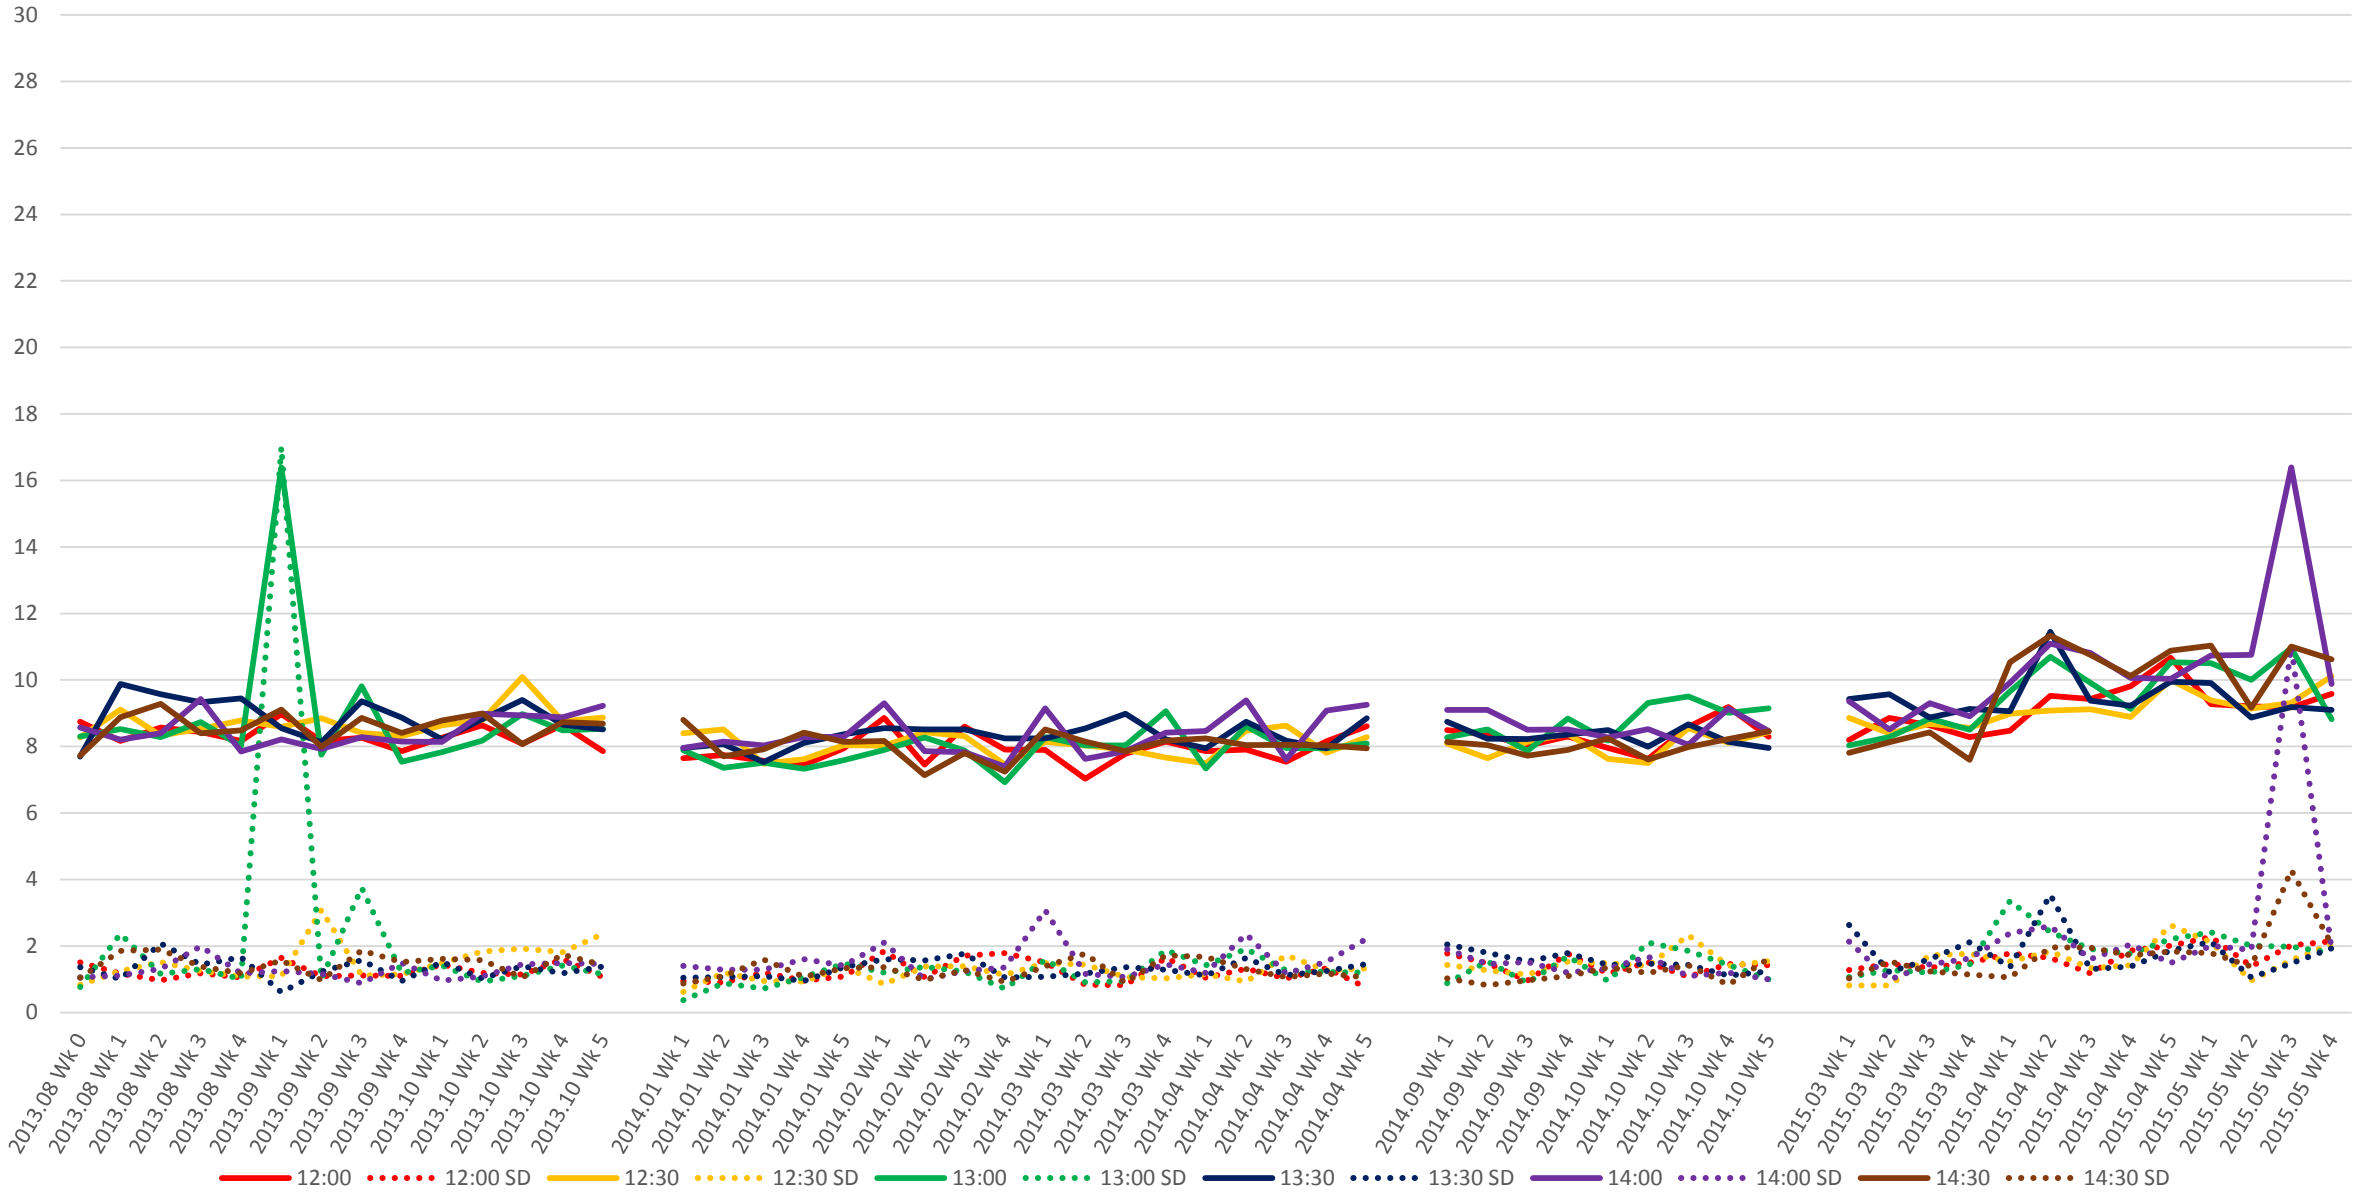

501 Queen Link Times From Queensway Humber To Roncesvalles Ave. Eastbound Early Morning

501 Queen Link Times From Queensway Humber To Roncesvalles Ave. Eastbound Late Morning

501 Queen Link Times From Queensway Humber To Roncesvalles Ave. Eastbound Early Afternoon

501 Queen Link Times From Queensway Humber To Roncesvalles Ave. Eastbound Late Afternoon

501 Queen Link Times From Queensway Humber To Roncesvalles Ave. Eastbound Early Evening

501 Queen Link Times From Queensway Humber To Roncesvalles Ave. Eastbound Late Evening