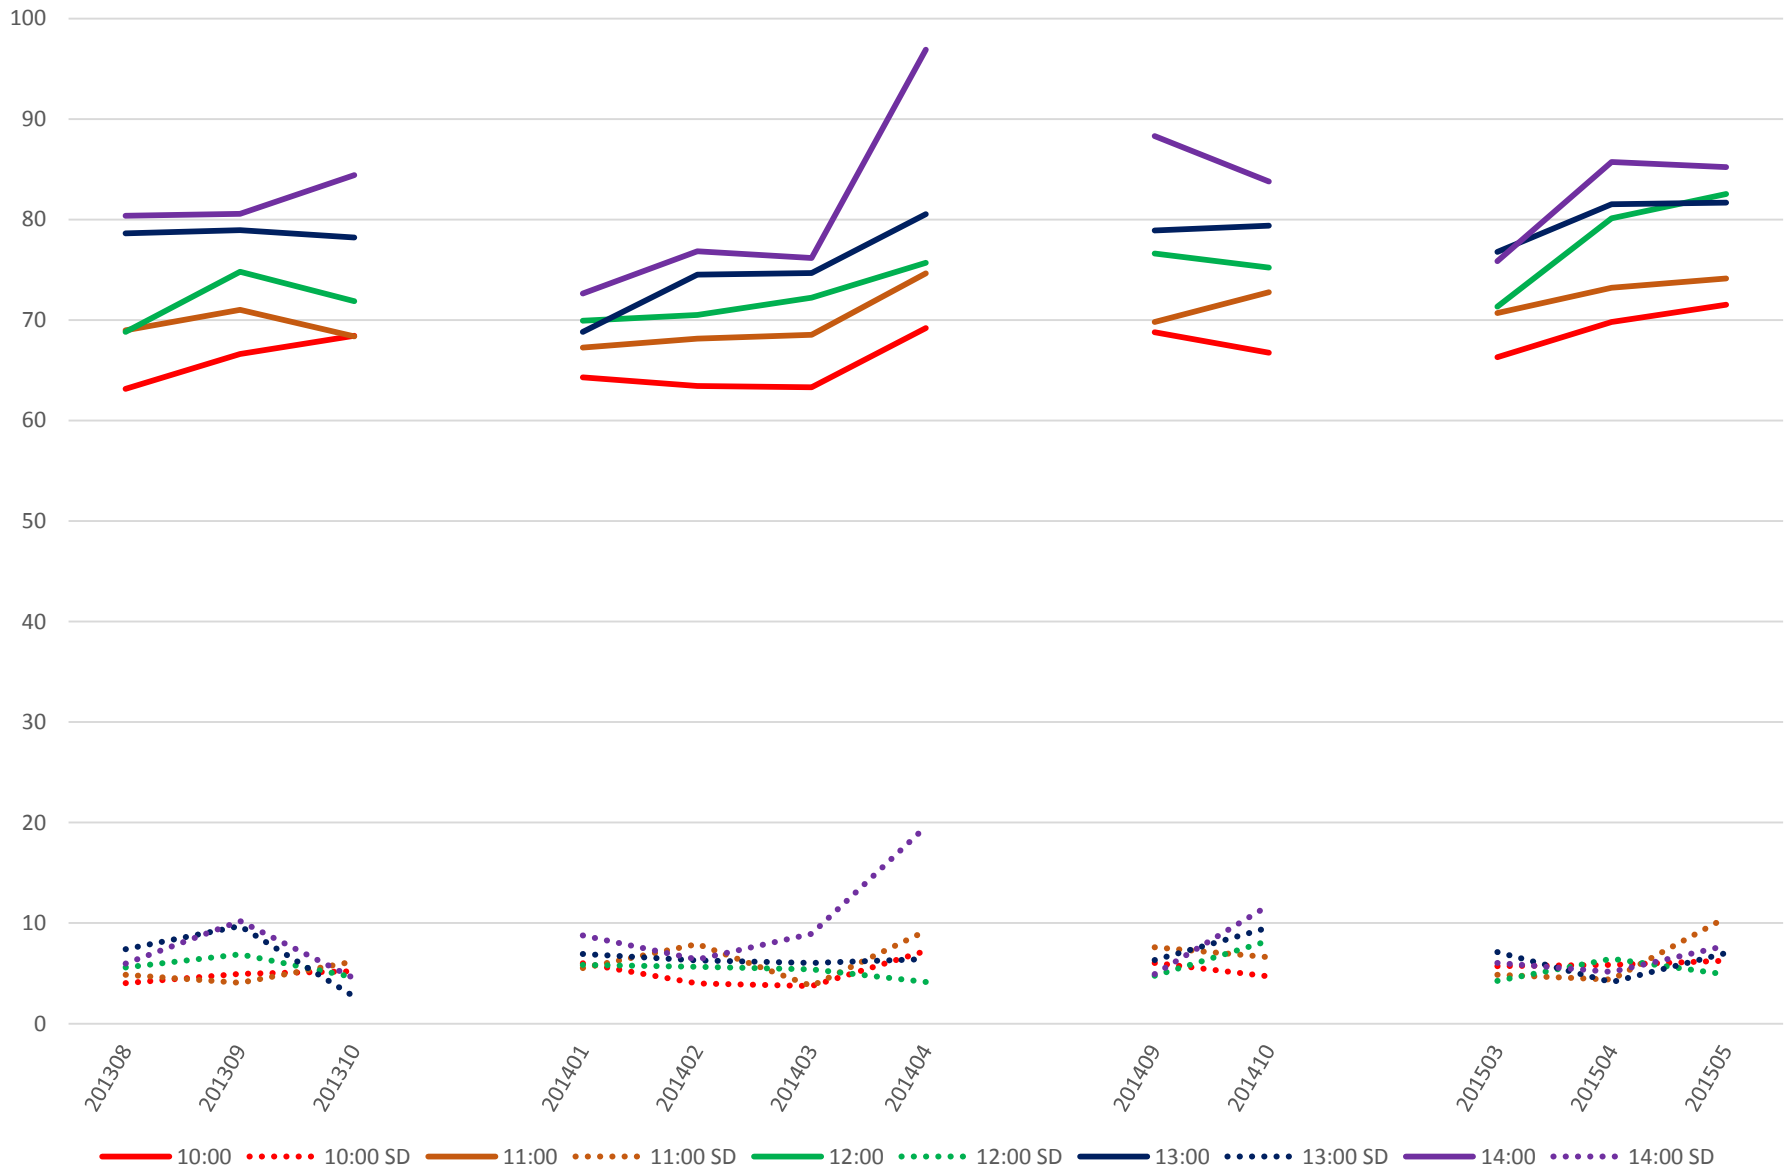

501 Queen Link Times From Queensway Humber To Silver Birch Ave. Eastbound Saturday Morning

501 Queen Link Times From Queensway Humber To Silver Birch Ave. Eastbound Saturday Midday

501 Queen Link Times From Queensway Humber To Silver Birch Ave. Eastbound Saturday Afternoon

501 Queen Link Times From Queensway Humber To Silver Birch Ave. Eastbound Saturday Evening

501 Queen Link Times From Queensway Humber To Silver Birch Ave. Eastbound Sunday Morning

501 Queen Link Times From Queensway Humber To Silver Birch Ave. Eastbound Sunday Midday

501 Queen Link Times From Queensway Humber To Silver Birch Ave. Eastbound Sunday Afternoon

501 Queen Link Times From Queensway Humber To Silver Birch Ave. Eastbound Sunday Evening