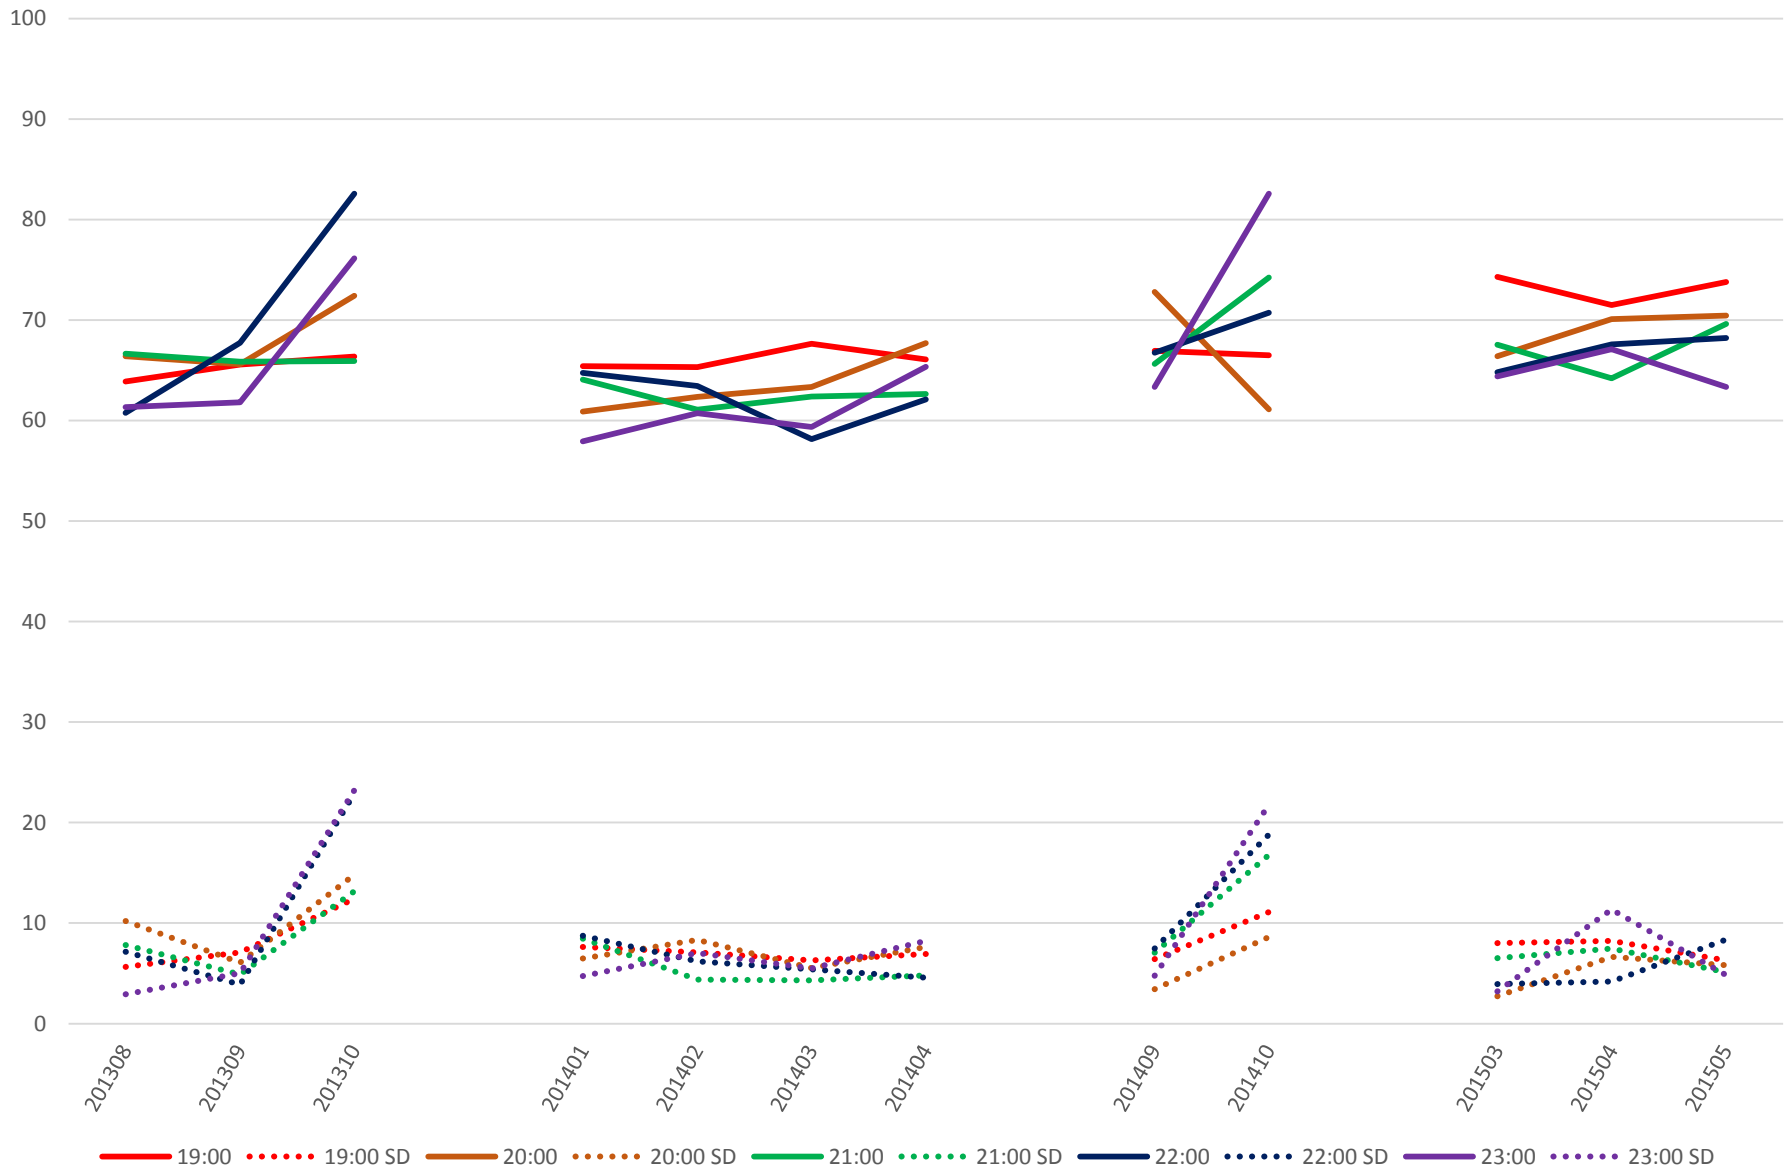

501 Queen Link Times From Queensway Humber To Silver Birch Ave. Eastbound Saturday Morning

501 Queen Link Times From Queensway Humber To Silver Birch Ave. Eastbound Saturday Midday

501 Queen Link Times From Queensway Humber To Silver Birch Ave. Eastbound Saturday Afternoon

501 Queen Link Times From Queensway Humber To Silver Birch Ave. Eastbound Saturday Evening

501 Queen Link Times From Queensway Humber To Silver Birch Ave. Eastbound Sunday Morning

501 Queen Link Times From Queensway Humber To Silver Birch Ave. Eastbound Sunday Midday

501 Queen Link Times From Queensway Humber To Silver Birch Ave. Eastbound Sunday Afternoon

501 Queen Link Times From Queensway Humber To Silver Birch Ave. Eastbound Sunday Evening