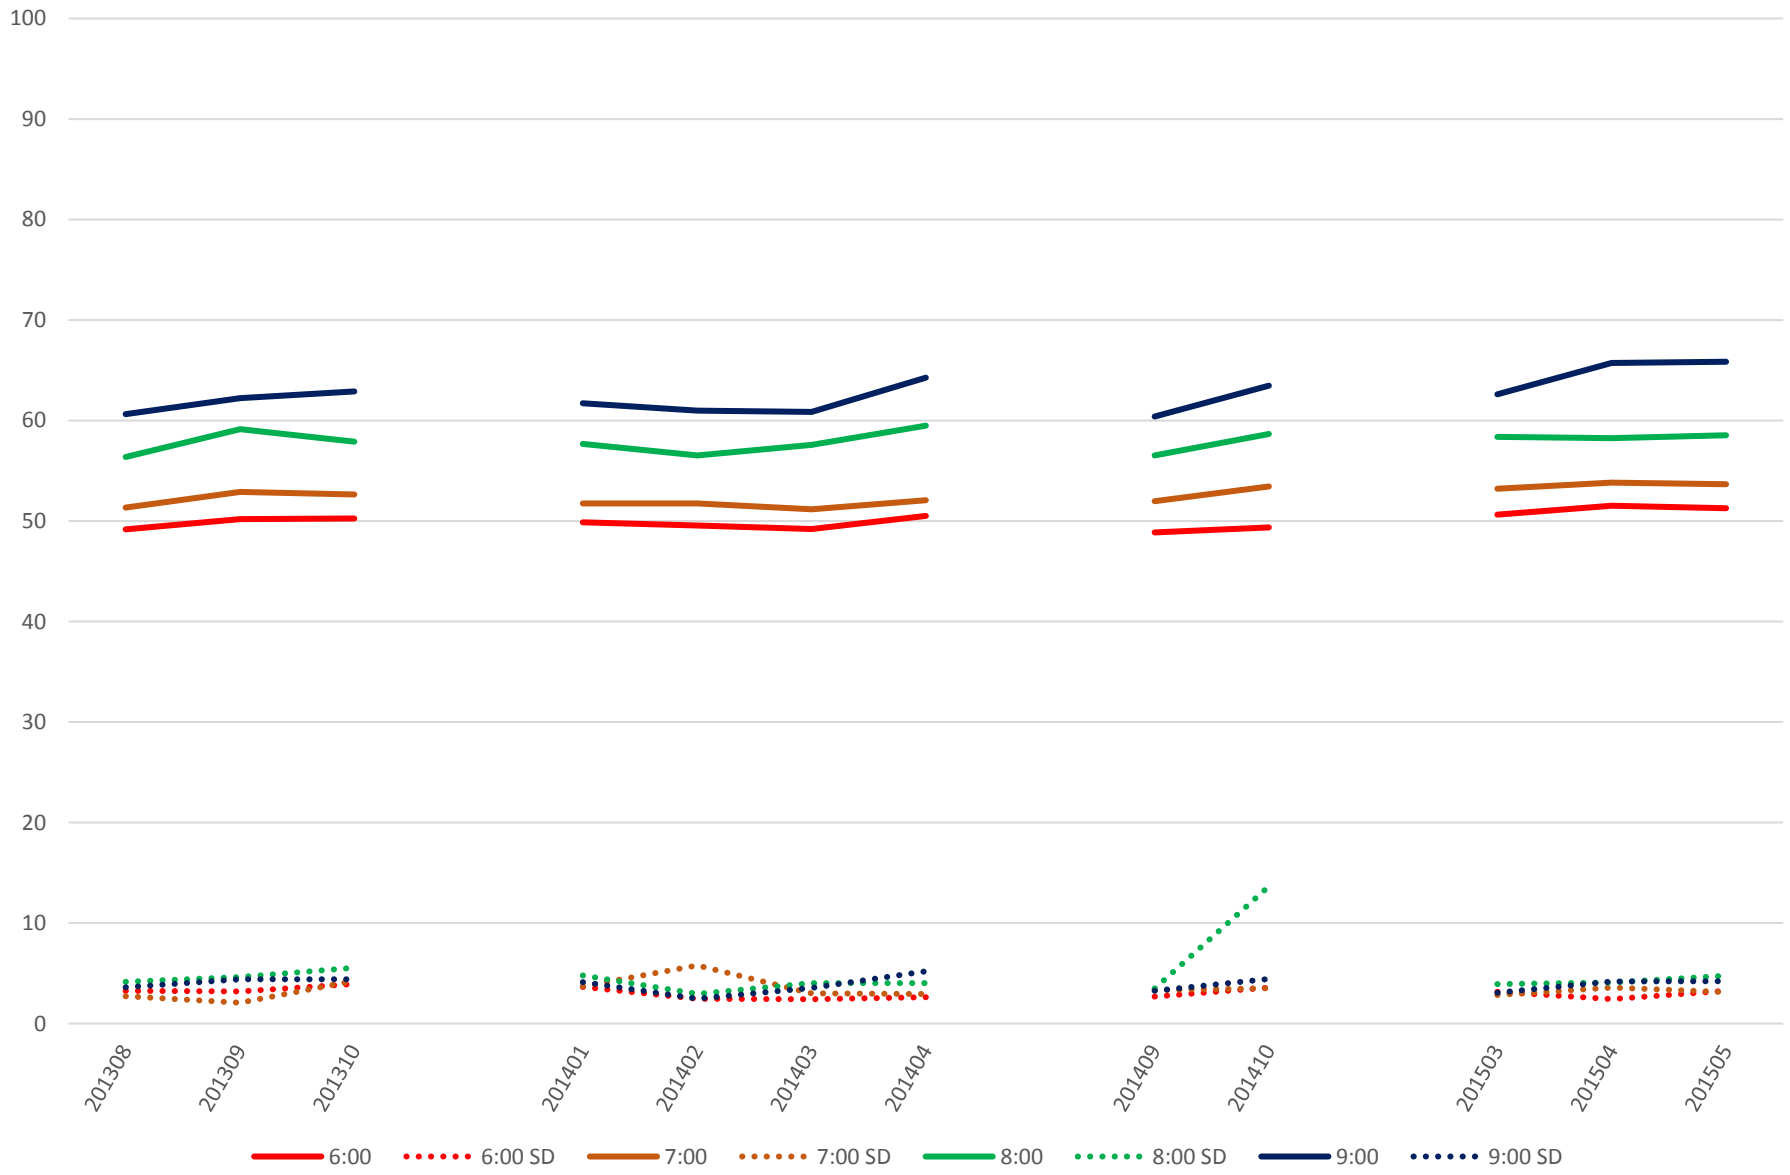

501 Queen Link Times From Queensway Humber To Silver Birch Ave. Eastbound Saturday Morning

501 Queen Link Times From Queensway Humber To Silver Birch Ave. Eastbound Saturday Midday

501 Queen Link Times From Queensway Humber To Silver Birch Ave. Eastbound Saturday Afternoon

501 Queen Link Times From Queensway Humber To Silver Birch Ave. Eastbound Saturday Evening

501 Queen Link Times From Queensway Humber To Silver Birch Ave. Eastbound Sunday Morning

501 Queen Link Times From Queensway Humber To Silver Birch Ave. Eastbound Sunday Midday

501 Queen Link Times From Queensway Humber To Silver Birch Ave. Eastbound Sunday Afternoon

501 Queen Link Times From Queensway Humber To Silver Birch Ave. Eastbound Sunday Evening