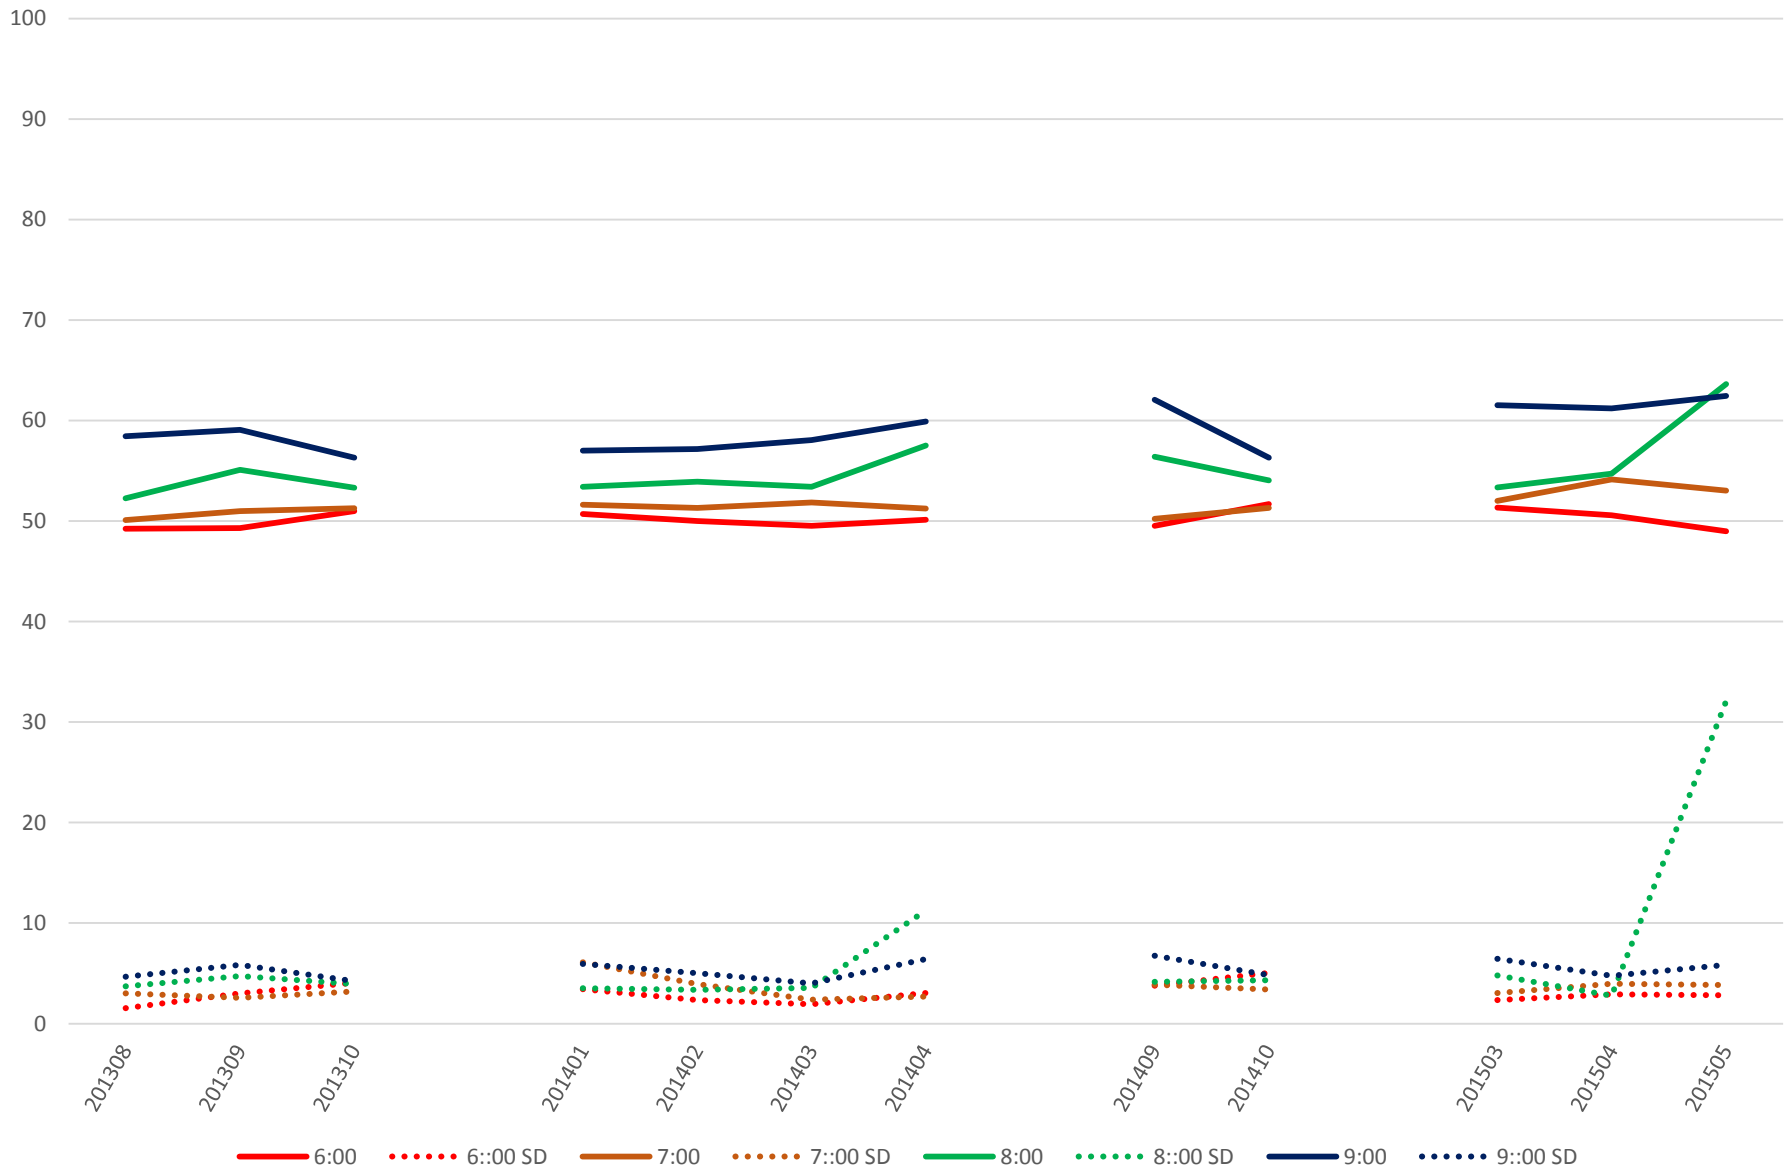

501 Queen Link Times From Queensway Humber To Silver Birch Ave. Eastbound Saturday Morning

501 Queen Link Times From Queensway Humber To Silver Birch Ave. Eastbound Saturday Midday

501 Queen Link Times From Queensway Humber To Silver Birch Ave. Eastbound Saturday Afternoon

501 Queen Link Times From Queensway Humber To Silver Birch Ave. Eastbound Saturday Evening

501 Queen Link Times From Queensway Humber To Silver Birch Ave. Eastbound Sunday Morning

501 Queen Link Times From Queensway Humber To Silver Birch Ave. Eastbound Sunday Midday

501 Queen Link Times From Queensway Humber To Silver Birch Ave. Eastbound Sunday Afternoon

501 Queen Link Times From Queensway Humber To Silver Birch Ave. Eastbound Sunday Evening