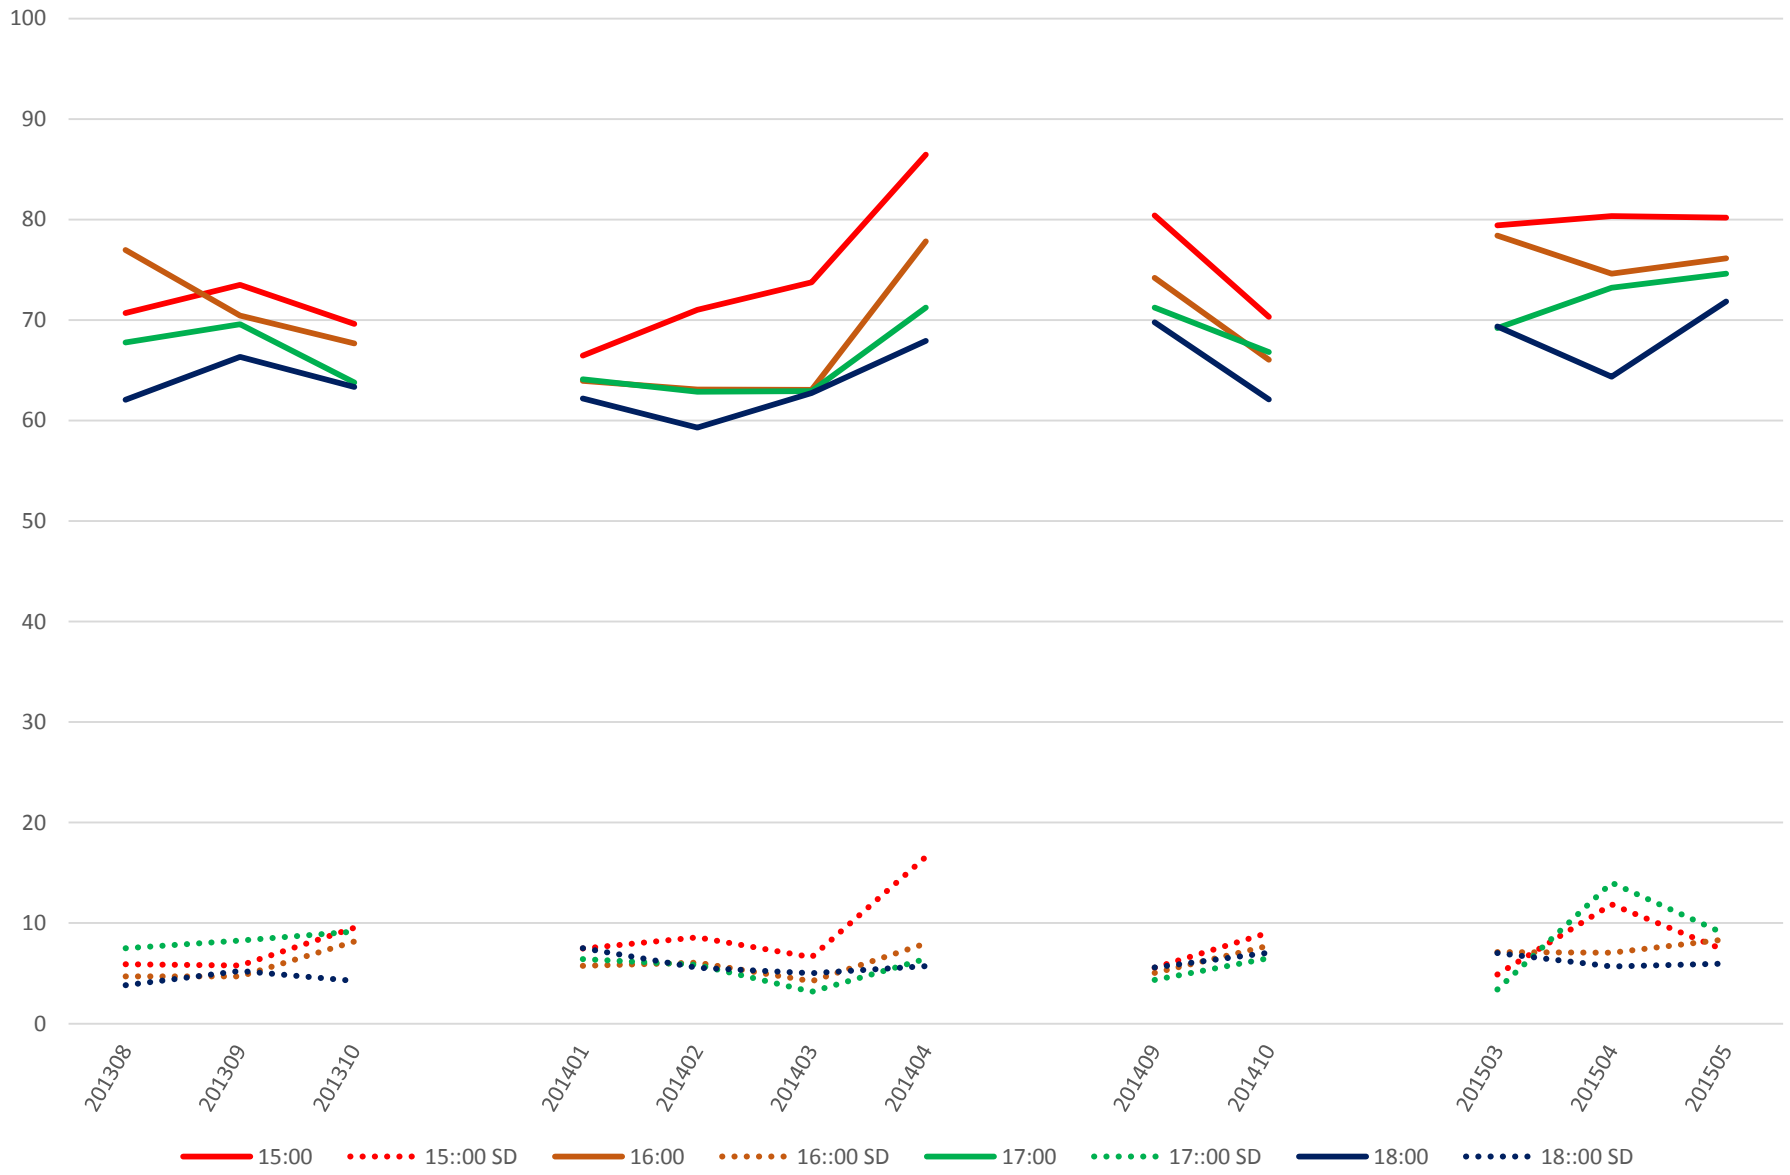

501 Queen Link Times From Queensway Humber To Silver Birch Ave. Eastbound Saturday Morning

501 Queen Link Times From Queensway Humber To Silver Birch Ave. Eastbound Saturday Midday

501 Queen Link Times From Queensway Humber To Silver Birch Ave. Eastbound Saturday Afternoon

501 Queen Link Times From Queensway Humber To Silver Birch Ave. Eastbound Saturday Evening

501 Queen Link Times From Queensway Humber To Silver Birch Ave. Eastbound Sunday Morning

501 Queen Link Times From Queensway Humber To Silver Birch Ave. Eastbound Sunday Midday

501 Queen Link Times From Queensway Humber To Silver Birch Ave. Eastbound Sunday Afternoon

501 Queen Link Times From Queensway Humber To Silver Birch Ave. Eastbound Sunday Evening