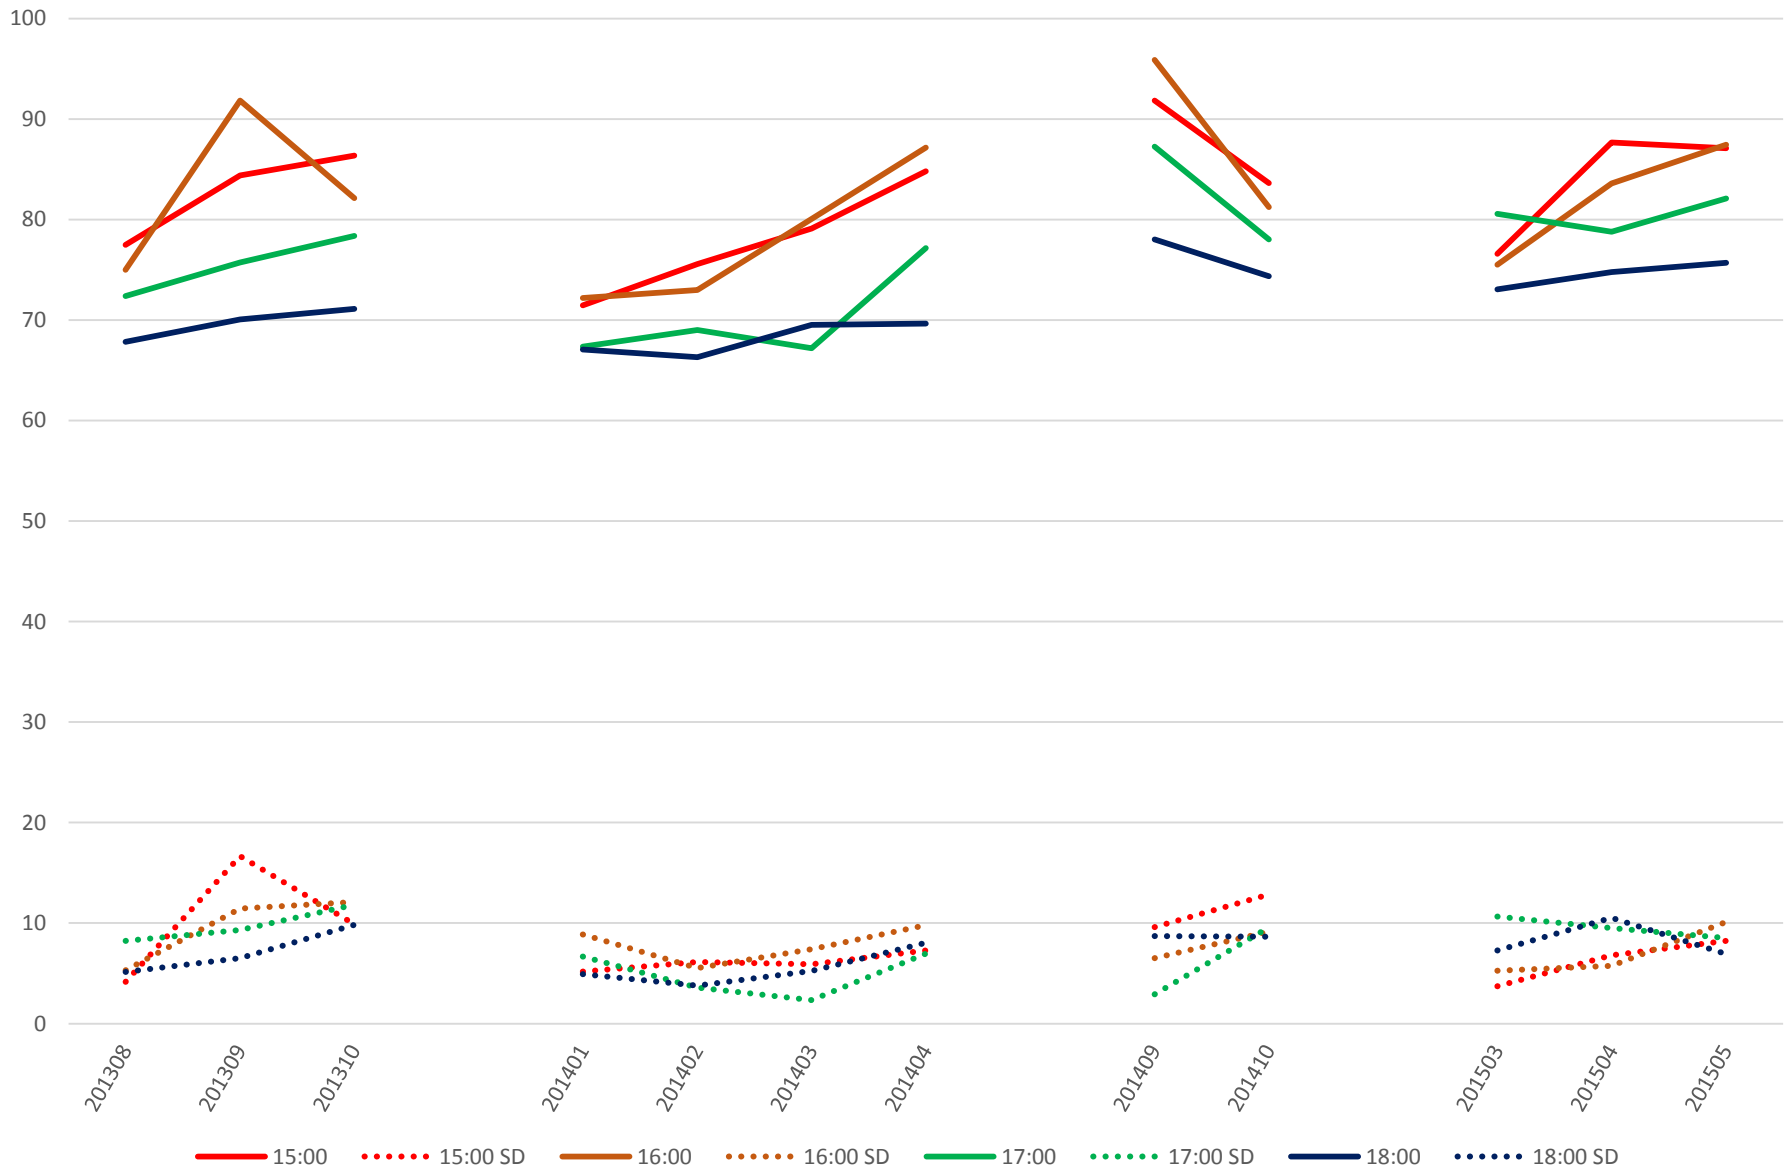

501 Queen Link Times From Queensway Humber To Silver Birch Ave. Eastbound Saturday Morning

501 Queen Link Times From Queensway Humber To Silver Birch Ave. Eastbound Saturday Midday

501 Queen Link Times From Queensway Humber To Silver Birch Ave. Eastbound Saturday Afternoon

501 Queen Link Times From Queensway Humber To Silver Birch Ave. Eastbound Saturday Evening

501 Queen Link Times From Queensway Humber To Silver Birch Ave. Eastbound Sunday Morning

501 Queen Link Times From Queensway Humber To Silver Birch Ave. Eastbound Sunday Midday

501 Queen Link Times From Queensway Humber To Silver Birch Ave. Eastbound Sunday Afternoon

501 Queen Link Times From Queensway Humber To Silver Birch Ave. Eastbound Sunday Evening