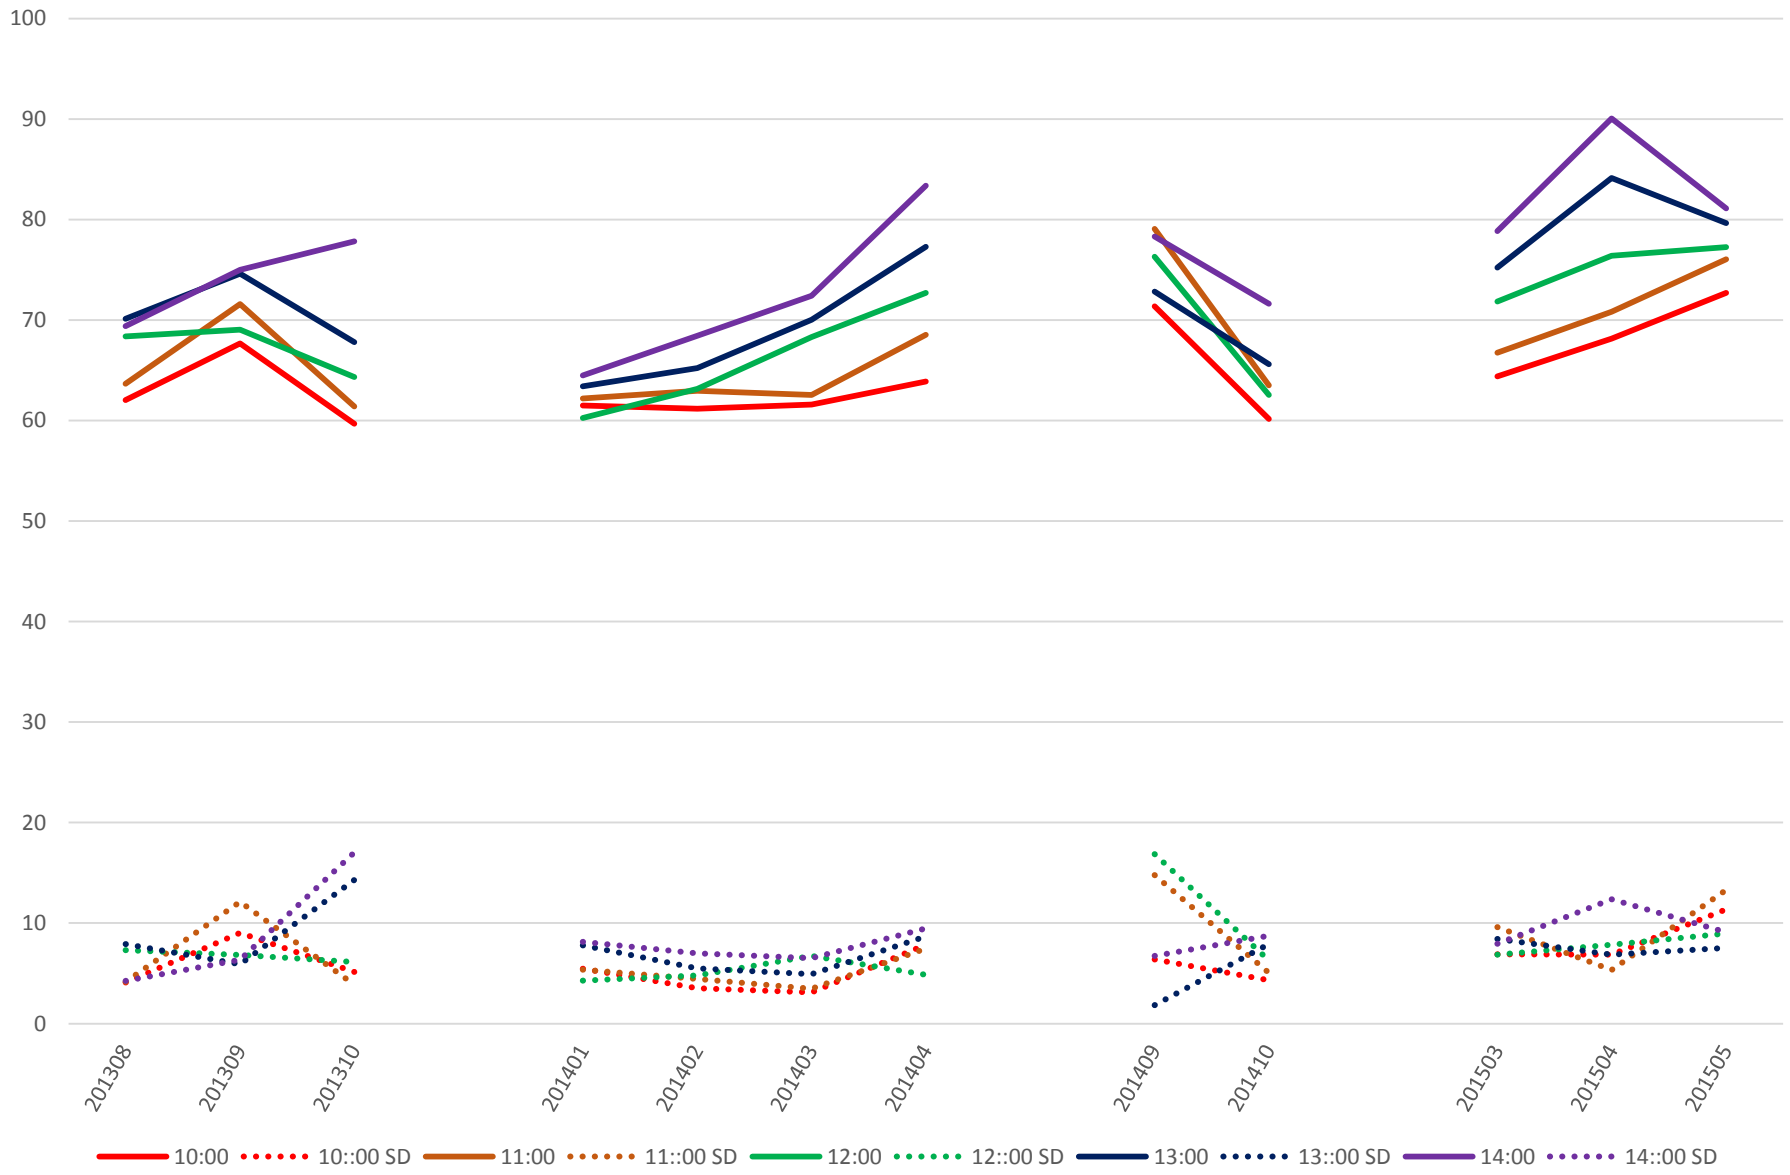

501 Queen Link Times From Queensway Humber To Silver Birch Ave. Eastbound Saturday Morning

501 Queen Link Times From Queensway Humber To Silver Birch Ave. Eastbound Saturday Midday

501 Queen Link Times From Queensway Humber To Silver Birch Ave. Eastbound Saturday Afternoon

501 Queen Link Times From Queensway Humber To Silver Birch Ave. Eastbound Saturday Evening

501 Queen Link Times From Queensway Humber To Silver Birch Ave. Eastbound Sunday Morning

501 Queen Link Times From Queensway Humber To Silver Birch Ave. Eastbound Sunday Midday

501 Queen Link Times From Queensway Humber To Silver Birch Ave. Eastbound Sunday Afternoon

501 Queen Link Times From Queensway Humber To Silver Birch Ave. Eastbound Sunday Evening