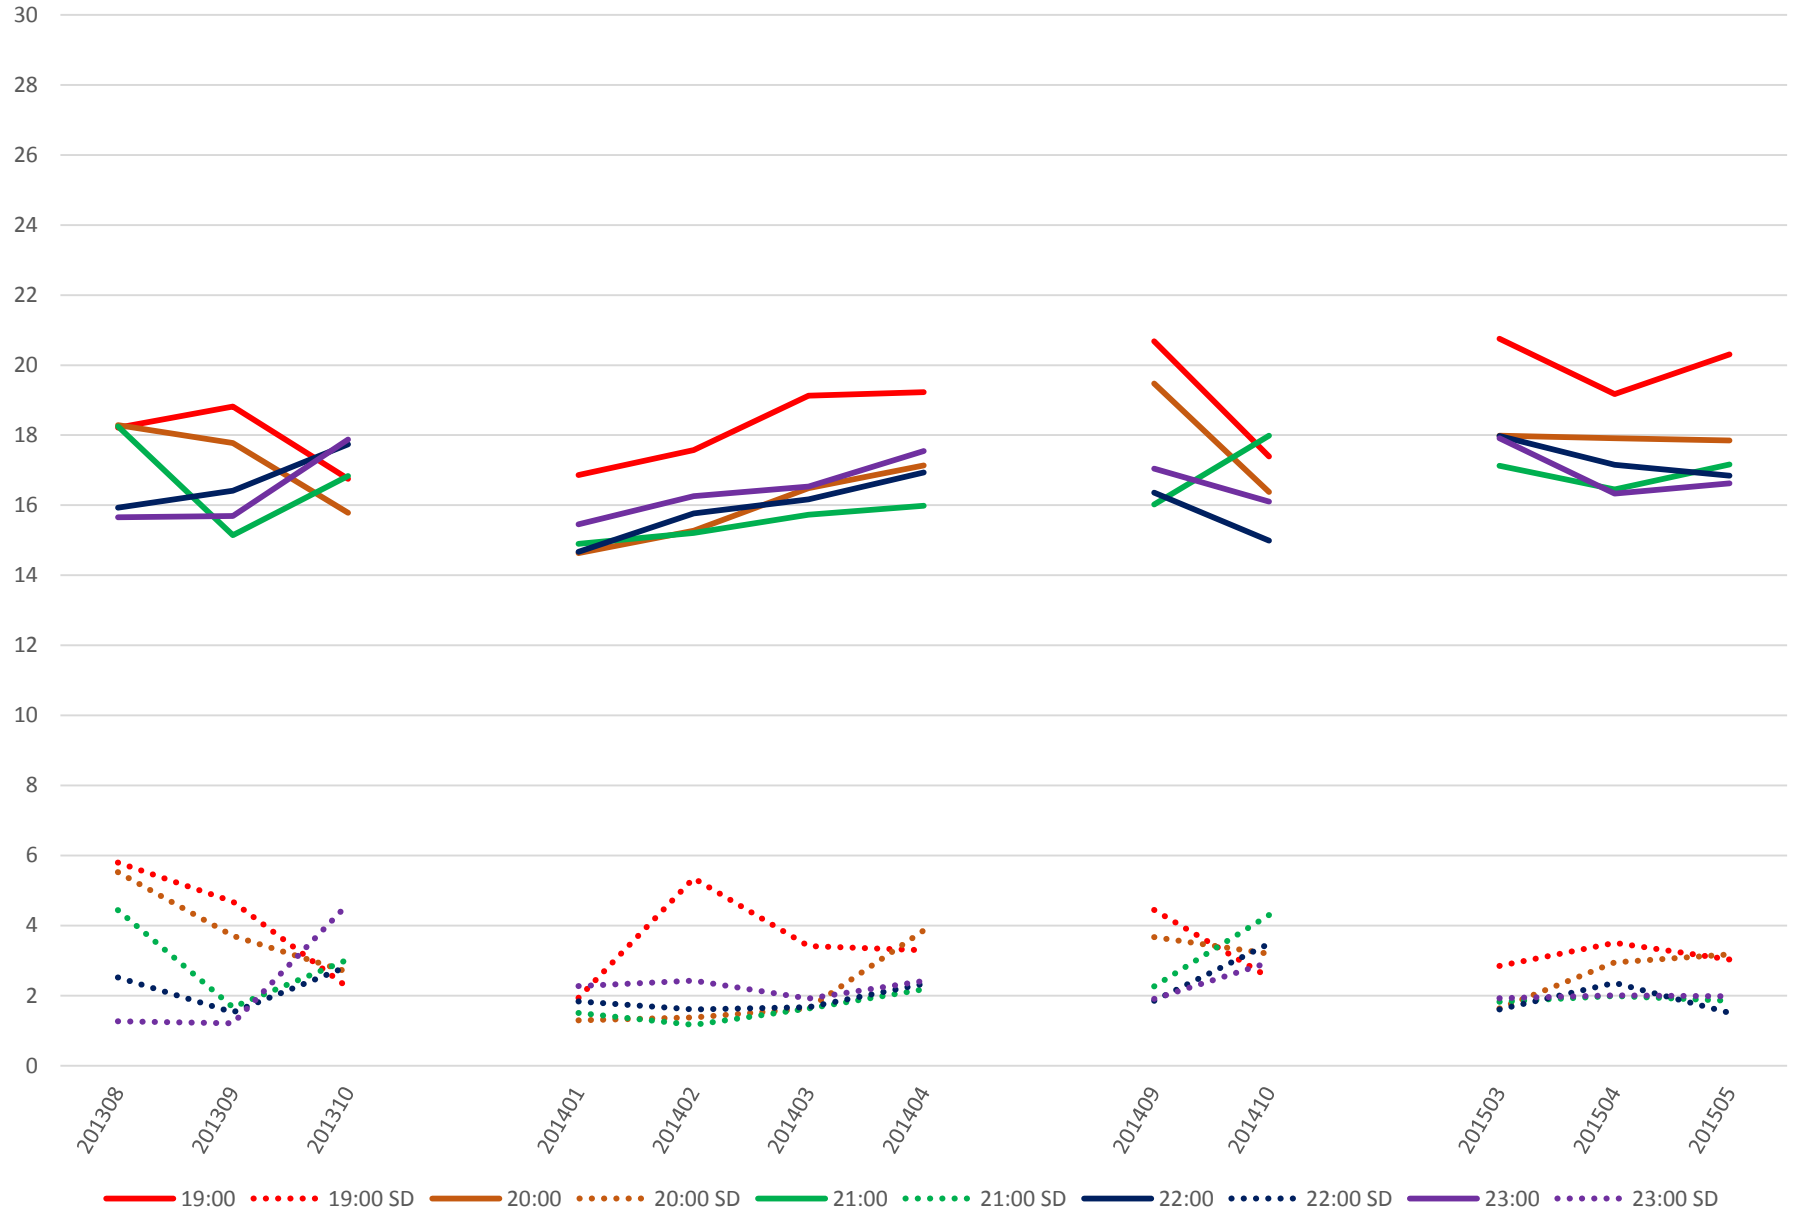

### 501 Queen Link Times From Roncesvalles Ave. To Bathurst St. Eastbound Saturday Morning

### 501 Queen Link Times From Roncesvalles Ave. To Bathurst St. Eastbound Saturday Middy

501 Queen Link Times From Roncesvalles Ave. To Bathurst St. Eastbound Saturday Afternoon

501 Queen Link Times From Roncesvalles Ave. To Bathurst St. Eastbound Saturday Evening

### 501 Queen Link Times From Roncesvalles Ave. To Bathurst St. Eastbound Sunday Morning

501 Queen Link Times From Roncesvalles Ave. To Bathurst St. Eastbound Sunday Midday

### 501 Queen Link Times From Roncesvalles Ave. To Bathurst St. Eastbound Sunday Afternoon