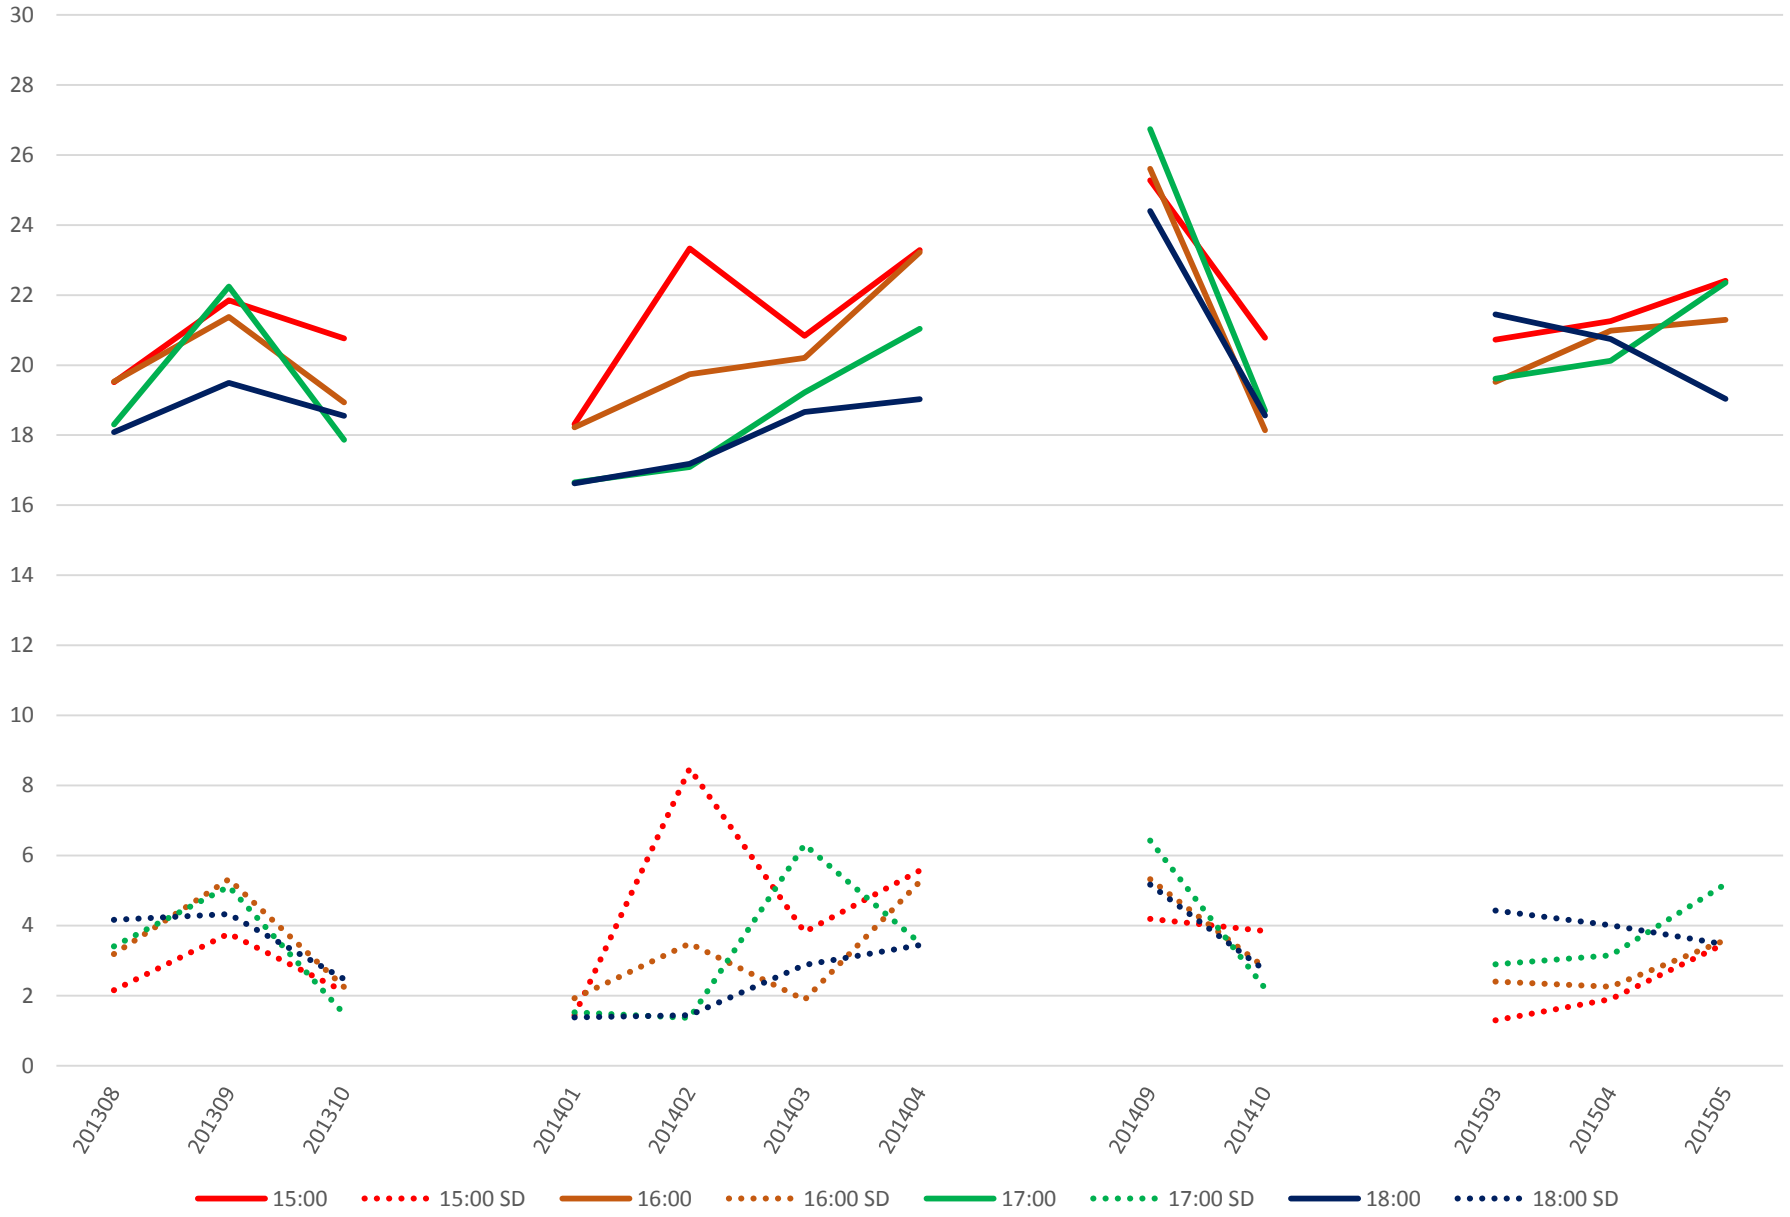

### 501 Queen Link Times From Roncesvalles Ave. To Bathurst St. Eastbound Saturday Morning

### 501 Queen Link Times From Roncesvalles Ave. To Bathurst St. Eastbound Saturday Middy

501 Queen Link Times From Roncesvalles Ave. To Bathurst St. Eastbound Saturday Afternoon

501 Queen Link Times From Roncesvalles Ave. To Bathurst St. Eastbound Saturday Evening

### 501 Queen Link Times From Roncesvalles Ave. To Bathurst St. Eastbound Sunday Morning

501 Queen Link Times From Roncesvalles Ave. To Bathurst St. Eastbound Sunday Midday

### 501 Queen Link Times From Roncesvalles Ave. To Bathurst St. Eastbound Sunday Afternoon