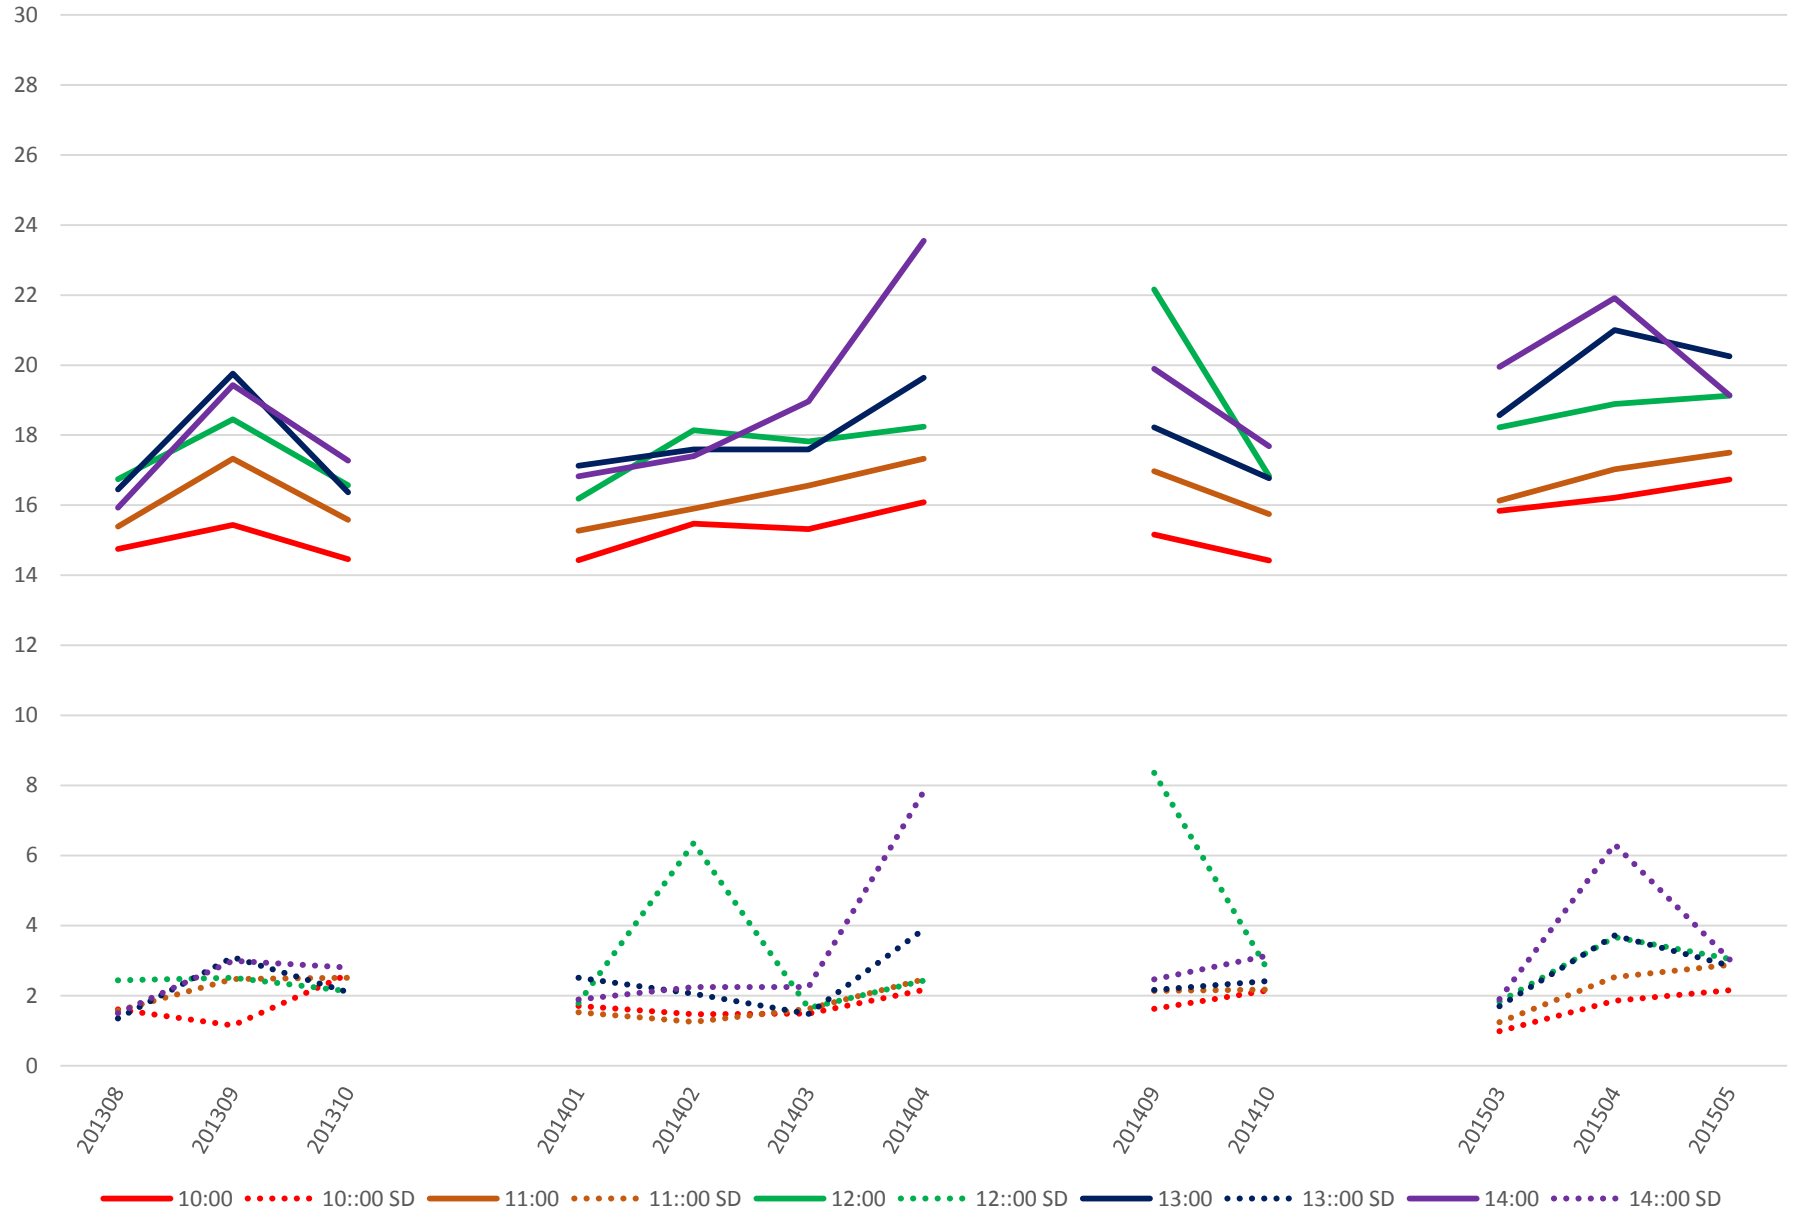

### 501 Queen Link Times From Roncesvalles Ave. To Bathurst St. Eastbound Saturday Morning

### 501 Queen Link Times From Roncesvalles Ave. To Bathurst St. Eastbound Saturday Middy

501 Queen Link Times From Roncesvalles Ave. To Bathurst St. Eastbound Saturday Afternoon

501 Queen Link Times From Roncesvalles Ave. To Bathurst St. Eastbound Saturday Evening

### 501 Queen Link Times From Roncesvalles Ave. To Bathurst St. Eastbound Sunday Morning

501 Queen Link Times From Roncesvalles Ave. To Bathurst St. Eastbound Sunday Midday

### 501 Queen Link Times From Roncesvalles Ave. To Bathurst St. Eastbound Sunday Afternoon