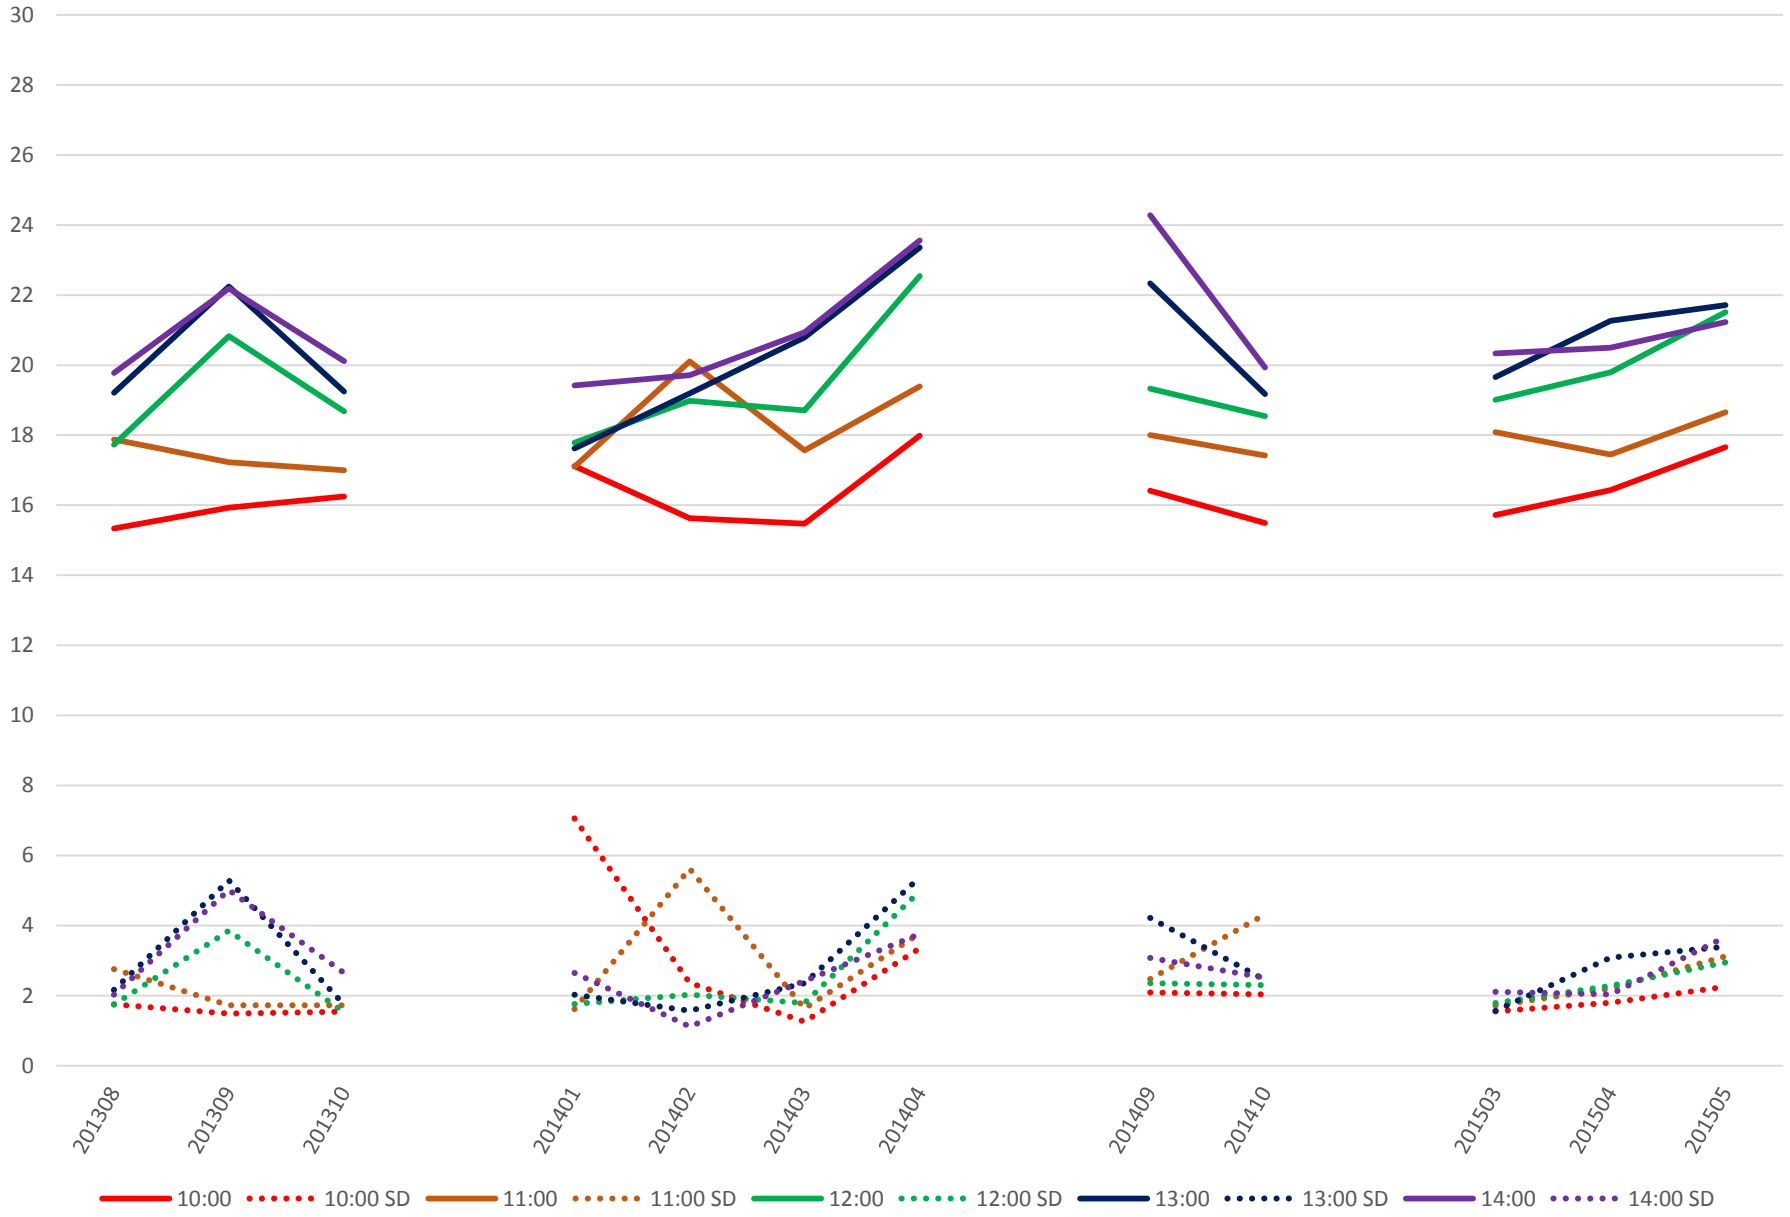

### 501 Queen Link Times From Roncesvalles Ave. To Bathurst St. Eastbound Saturday Morning

### 501 Queen Link Times From Roncesvalles Ave. To Bathurst St. Eastbound Saturday Middy

501 Queen Link Times From Roncesvalles Ave. To Bathurst St. Eastbound Saturday Afternoon

501 Queen Link Times From Roncesvalles Ave. To Bathurst St. Eastbound Saturday Evening

### 501 Queen Link Times From Roncesvalles Ave. To Bathurst St. Eastbound Sunday Morning

501 Queen Link Times From Roncesvalles Ave. To Bathurst St. Eastbound Sunday Midday

### 501 Queen Link Times From Roncesvalles Ave. To Bathurst St. Eastbound Sunday Afternoon