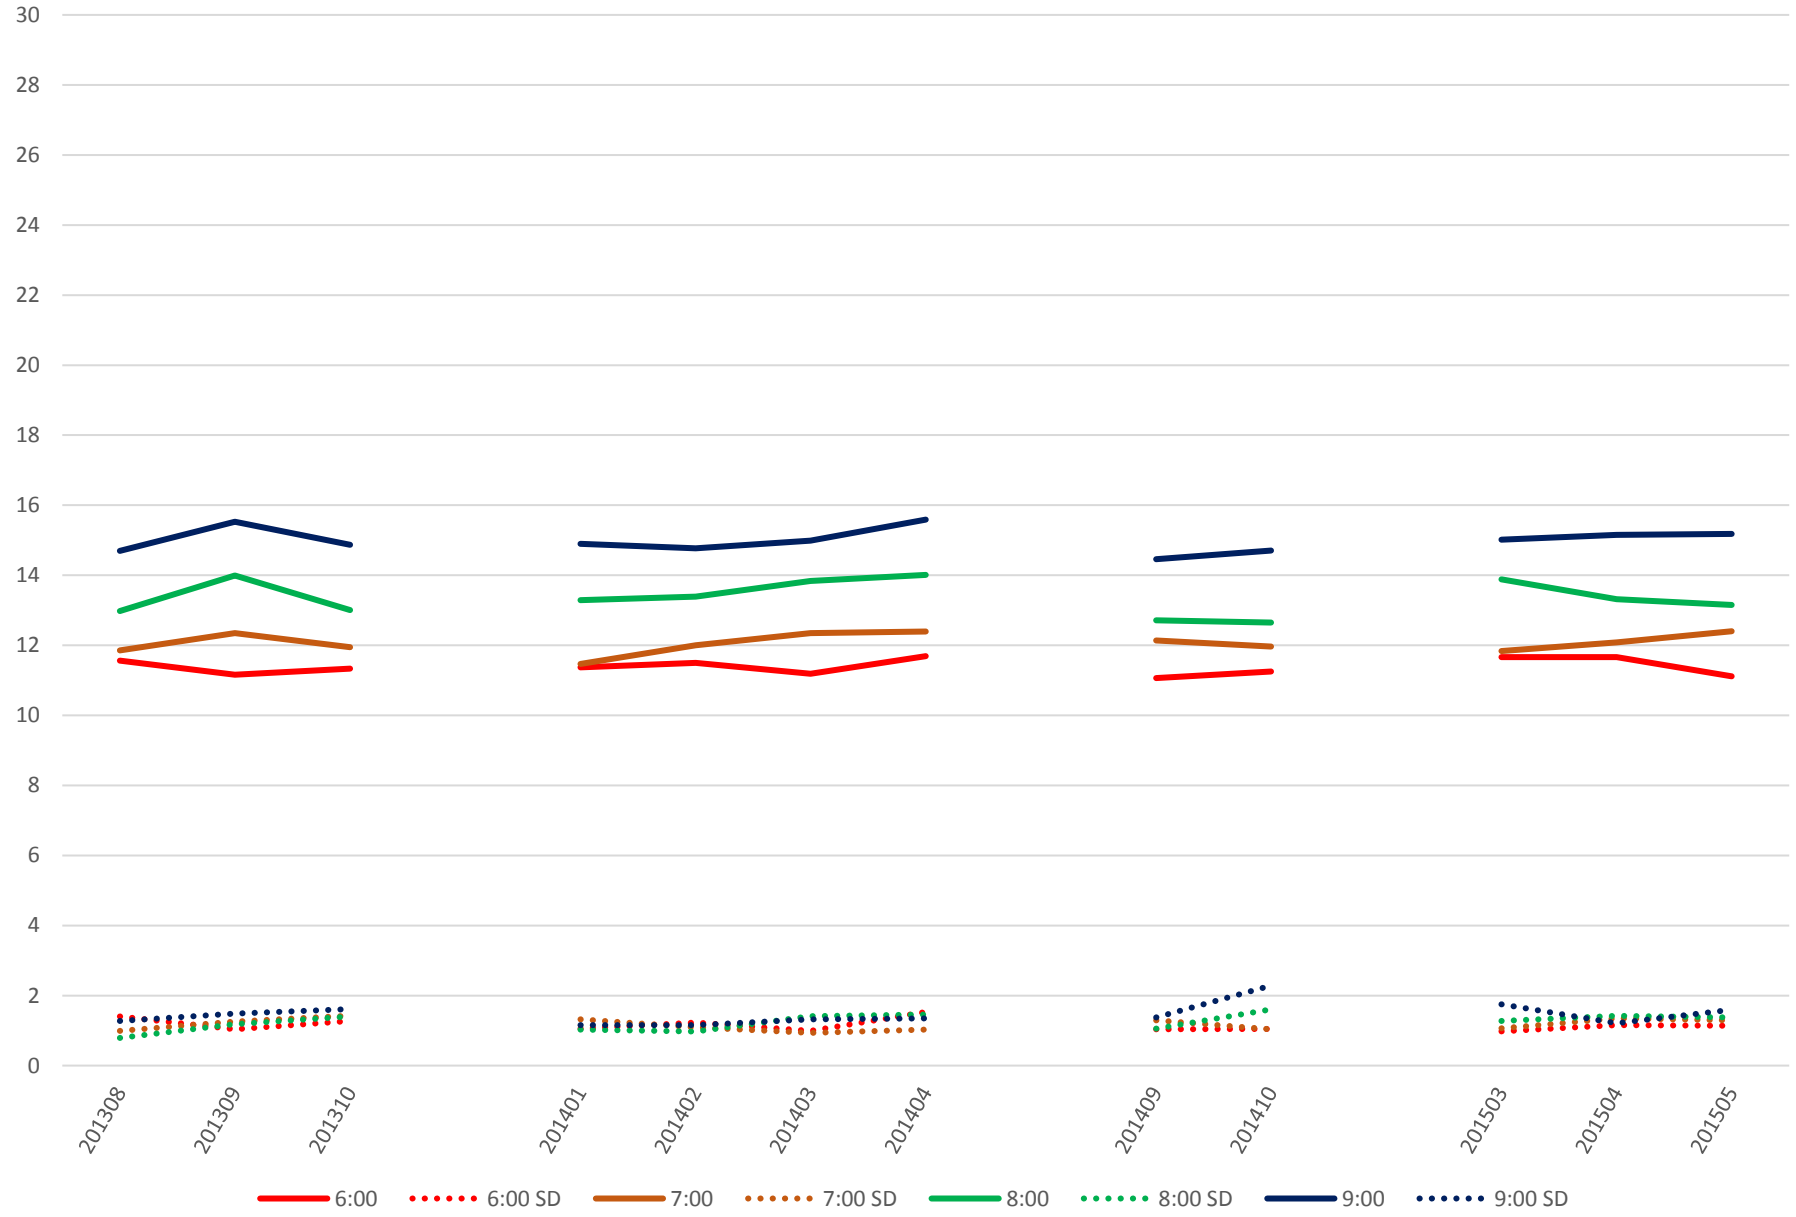

### 501 Queen Link Times From Roncesvalles Ave. To Bathurst St. Eastbound Saturday Morning

### 501 Queen Link Times From Roncesvalles Ave. To Bathurst St. Eastbound Saturday Middy

501 Queen Link Times From Roncesvalles Ave. To Bathurst St. Eastbound Saturday Afternoon

501 Queen Link Times From Roncesvalles Ave. To Bathurst St. Eastbound Saturday Evening

### 501 Queen Link Times From Roncesvalles Ave. To Bathurst St. Eastbound Sunday Morning

501 Queen Link Times From Roncesvalles Ave. To Bathurst St. Eastbound Sunday Midday

### 501 Queen Link Times From Roncesvalles Ave. To Bathurst St. Eastbound Sunday Afternoon