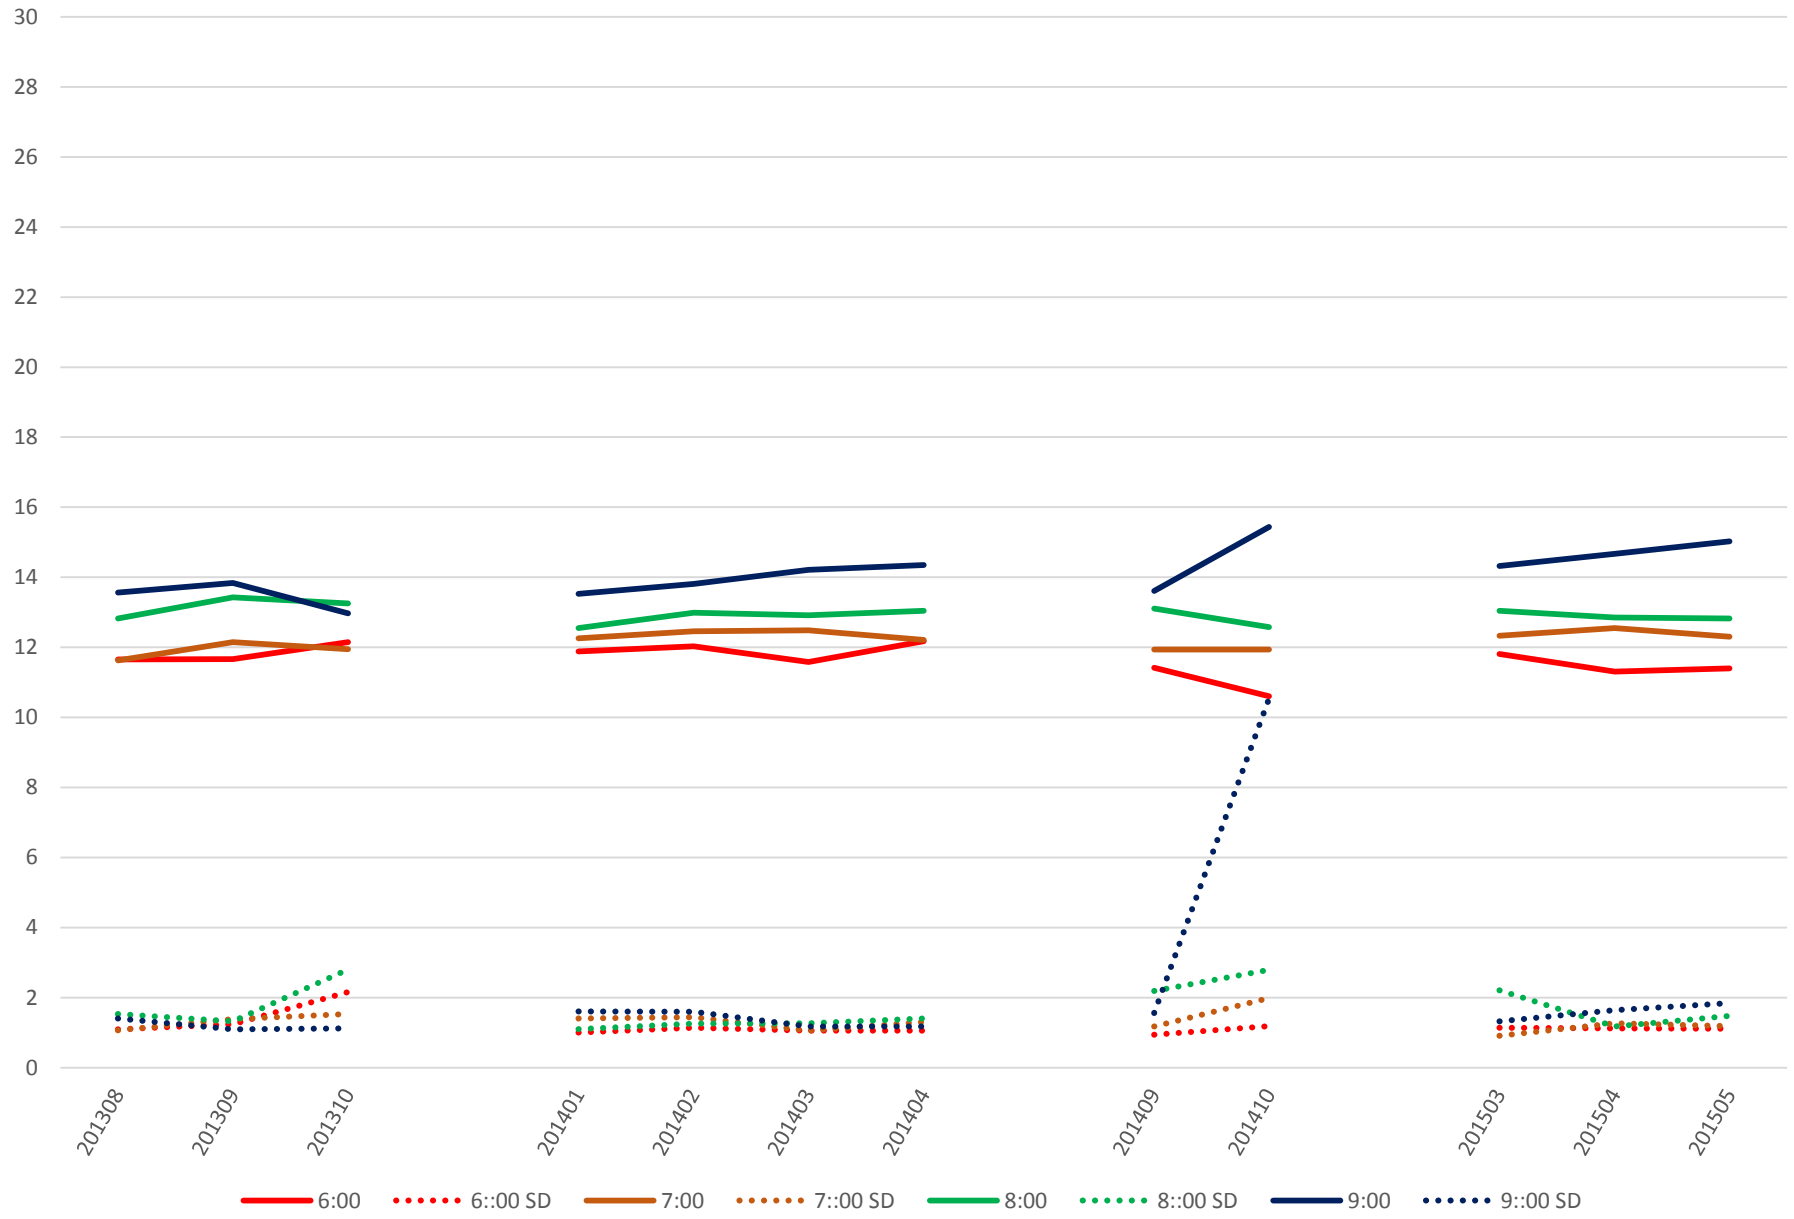

### 501 Queen Link Times From Roncesvalles Ave. To Bathurst St. Eastbound Saturday Morning

### 501 Queen Link Times From Roncesvalles Ave. To Bathurst St. Eastbound Saturday Middy

501 Queen Link Times From Roncesvalles Ave. To Bathurst St. Eastbound Saturday Afternoon

501 Queen Link Times From Roncesvalles Ave. To Bathurst St. Eastbound Saturday Evening

### 501 Queen Link Times From Roncesvalles Ave. To Bathurst St. Eastbound Sunday Morning

501 Queen Link Times From Roncesvalles Ave. To Bathurst St. Eastbound Sunday Midday

### 501 Queen Link Times From Roncesvalles Ave. To Bathurst St. Eastbound Sunday Afternoon