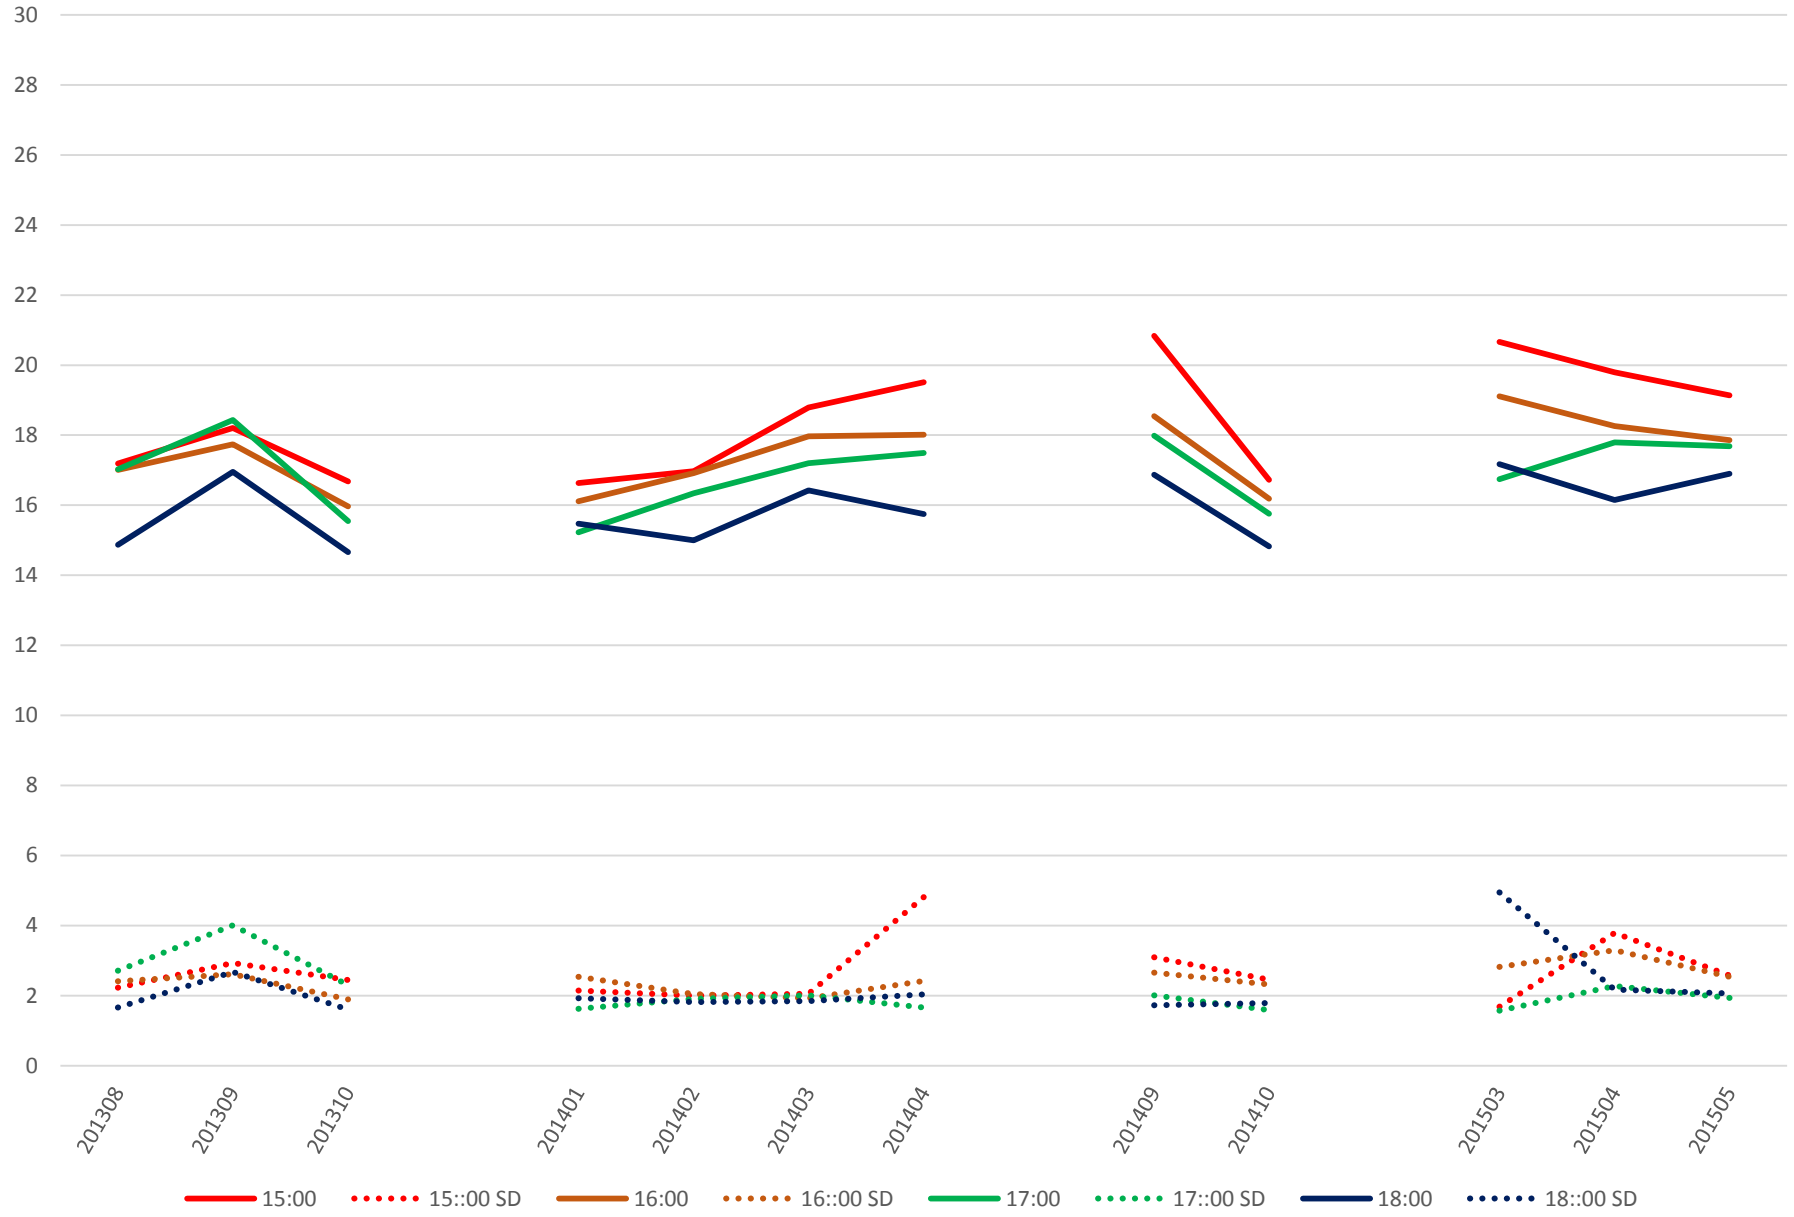

### 501 Queen Link Times From Roncesvalles Ave. To Bathurst St. Eastbound Saturday Morning

### 501 Queen Link Times From Roncesvalles Ave. To Bathurst St. Eastbound Saturday Middy

501 Queen Link Times From Roncesvalles Ave. To Bathurst St. Eastbound Saturday Afternoon

501 Queen Link Times From Roncesvalles Ave. To Bathurst St. Eastbound Saturday Evening

### 501 Queen Link Times From Roncesvalles Ave. To Bathurst St. Eastbound Sunday Morning

501 Queen Link Times From Roncesvalles Ave. To Bathurst St. Eastbound Sunday Midday

### 501 Queen Link Times From Roncesvalles Ave. To Bathurst St. Eastbound Sunday Afternoon