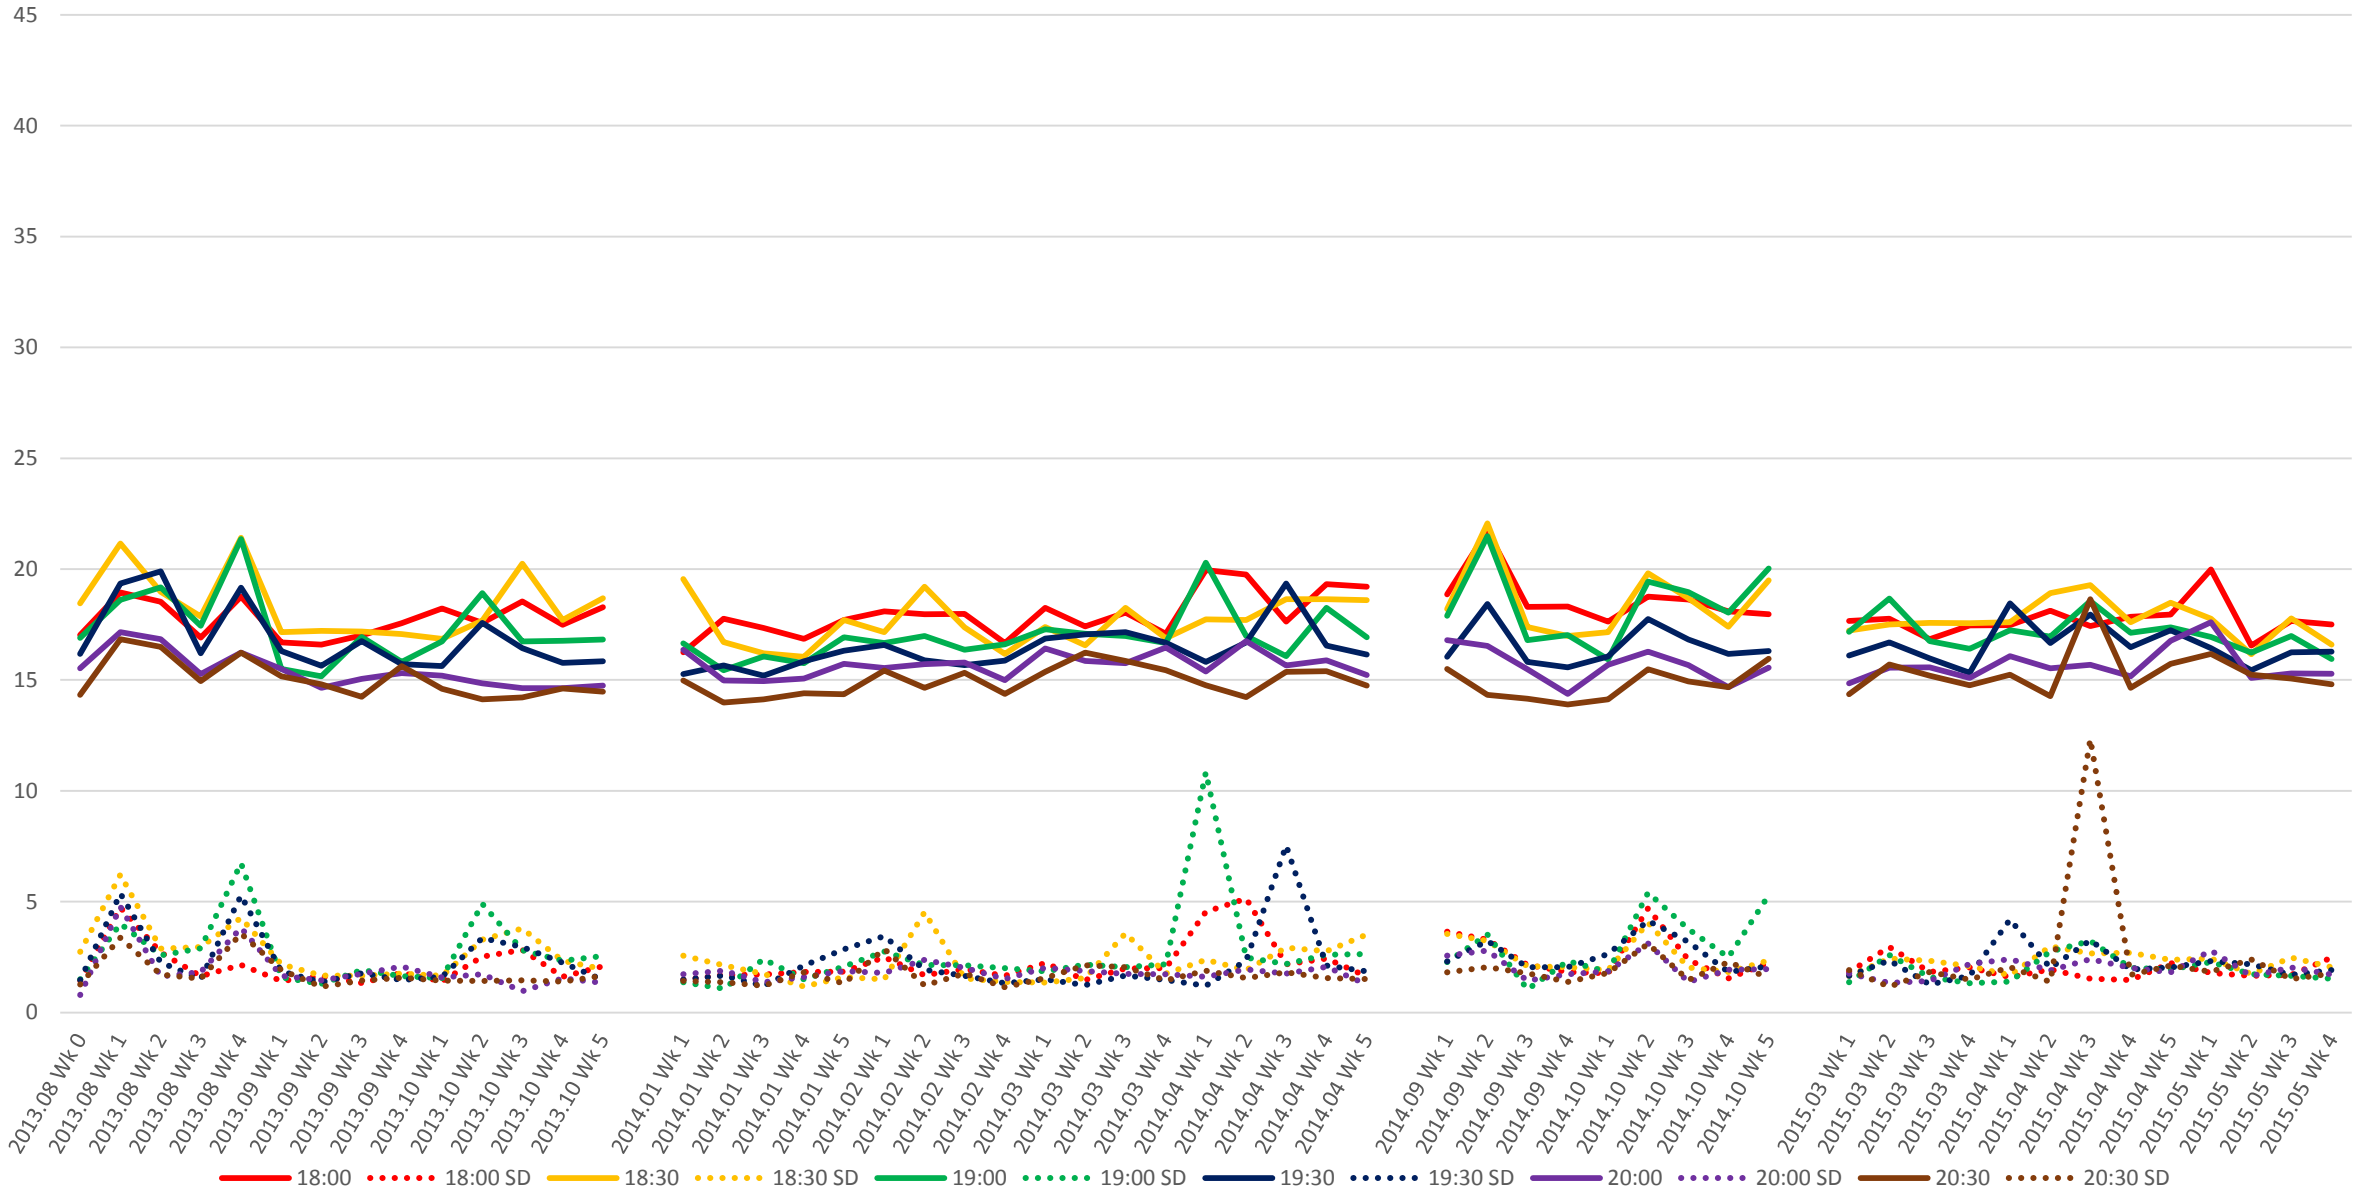

### 501 Queen Link Times From Roncesvalles Ave. To Bathurst St. Eastbound Early Morning

501 Queen Link Times From Roncesvalles Ave. To Bathurst St. Eastbound Late Morning

### 501 Queen Link Times From Roncesvalles Ave. To Bathurst St. Eastbound Early Afternoon

501 Queen Link Times From Roncesvalles Ave. To Bathurst St. Eastbound Late Afternoon

### 501 Queen Link Times From Roncesvalles Ave. To Bathurst St. Eastbound Early Evening

501 Queen Link Times From Roncesvalles Ave. To Bathurst St. Eastbound Late Evening