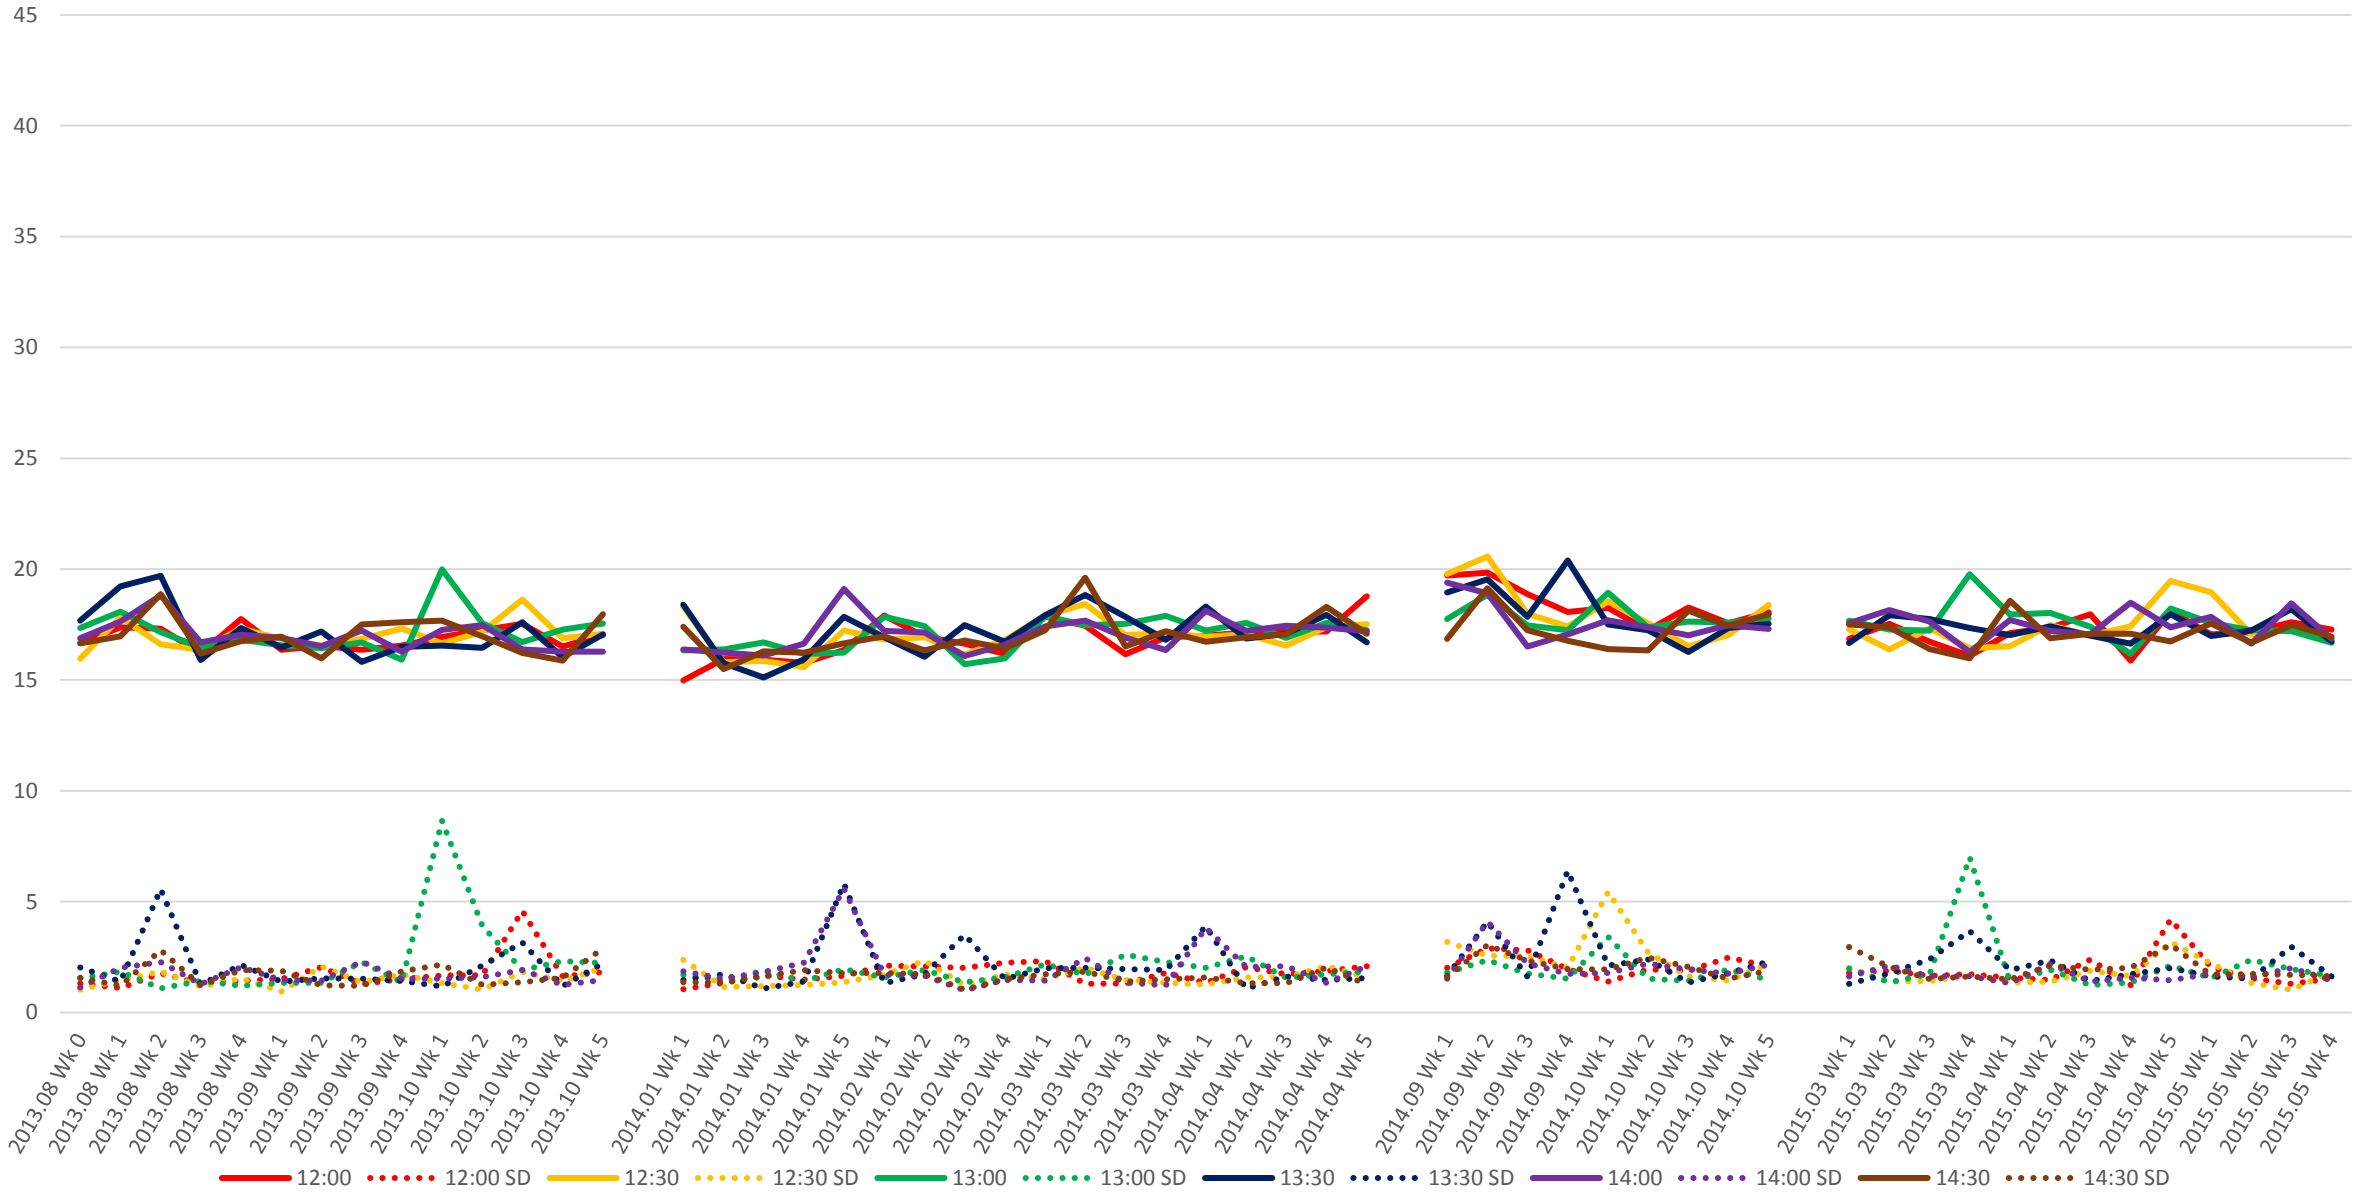

### 501 Queen Link Times From Roncesvalles Ave. To Bathurst St. Eastbound Early Morning

501 Queen Link Times From Roncesvalles Ave. To Bathurst St. Eastbound Late Morning

### 501 Queen Link Times From Roncesvalles Ave. To Bathurst St. Eastbound Early Afternoon

501 Queen Link Times From Roncesvalles Ave. To Bathurst St. Eastbound Late Afternoon

### 501 Queen Link Times From Roncesvalles Ave. To Bathurst St. Eastbound Early Evening

501 Queen Link Times From Roncesvalles Ave. To Bathurst St. Eastbound Late Evening