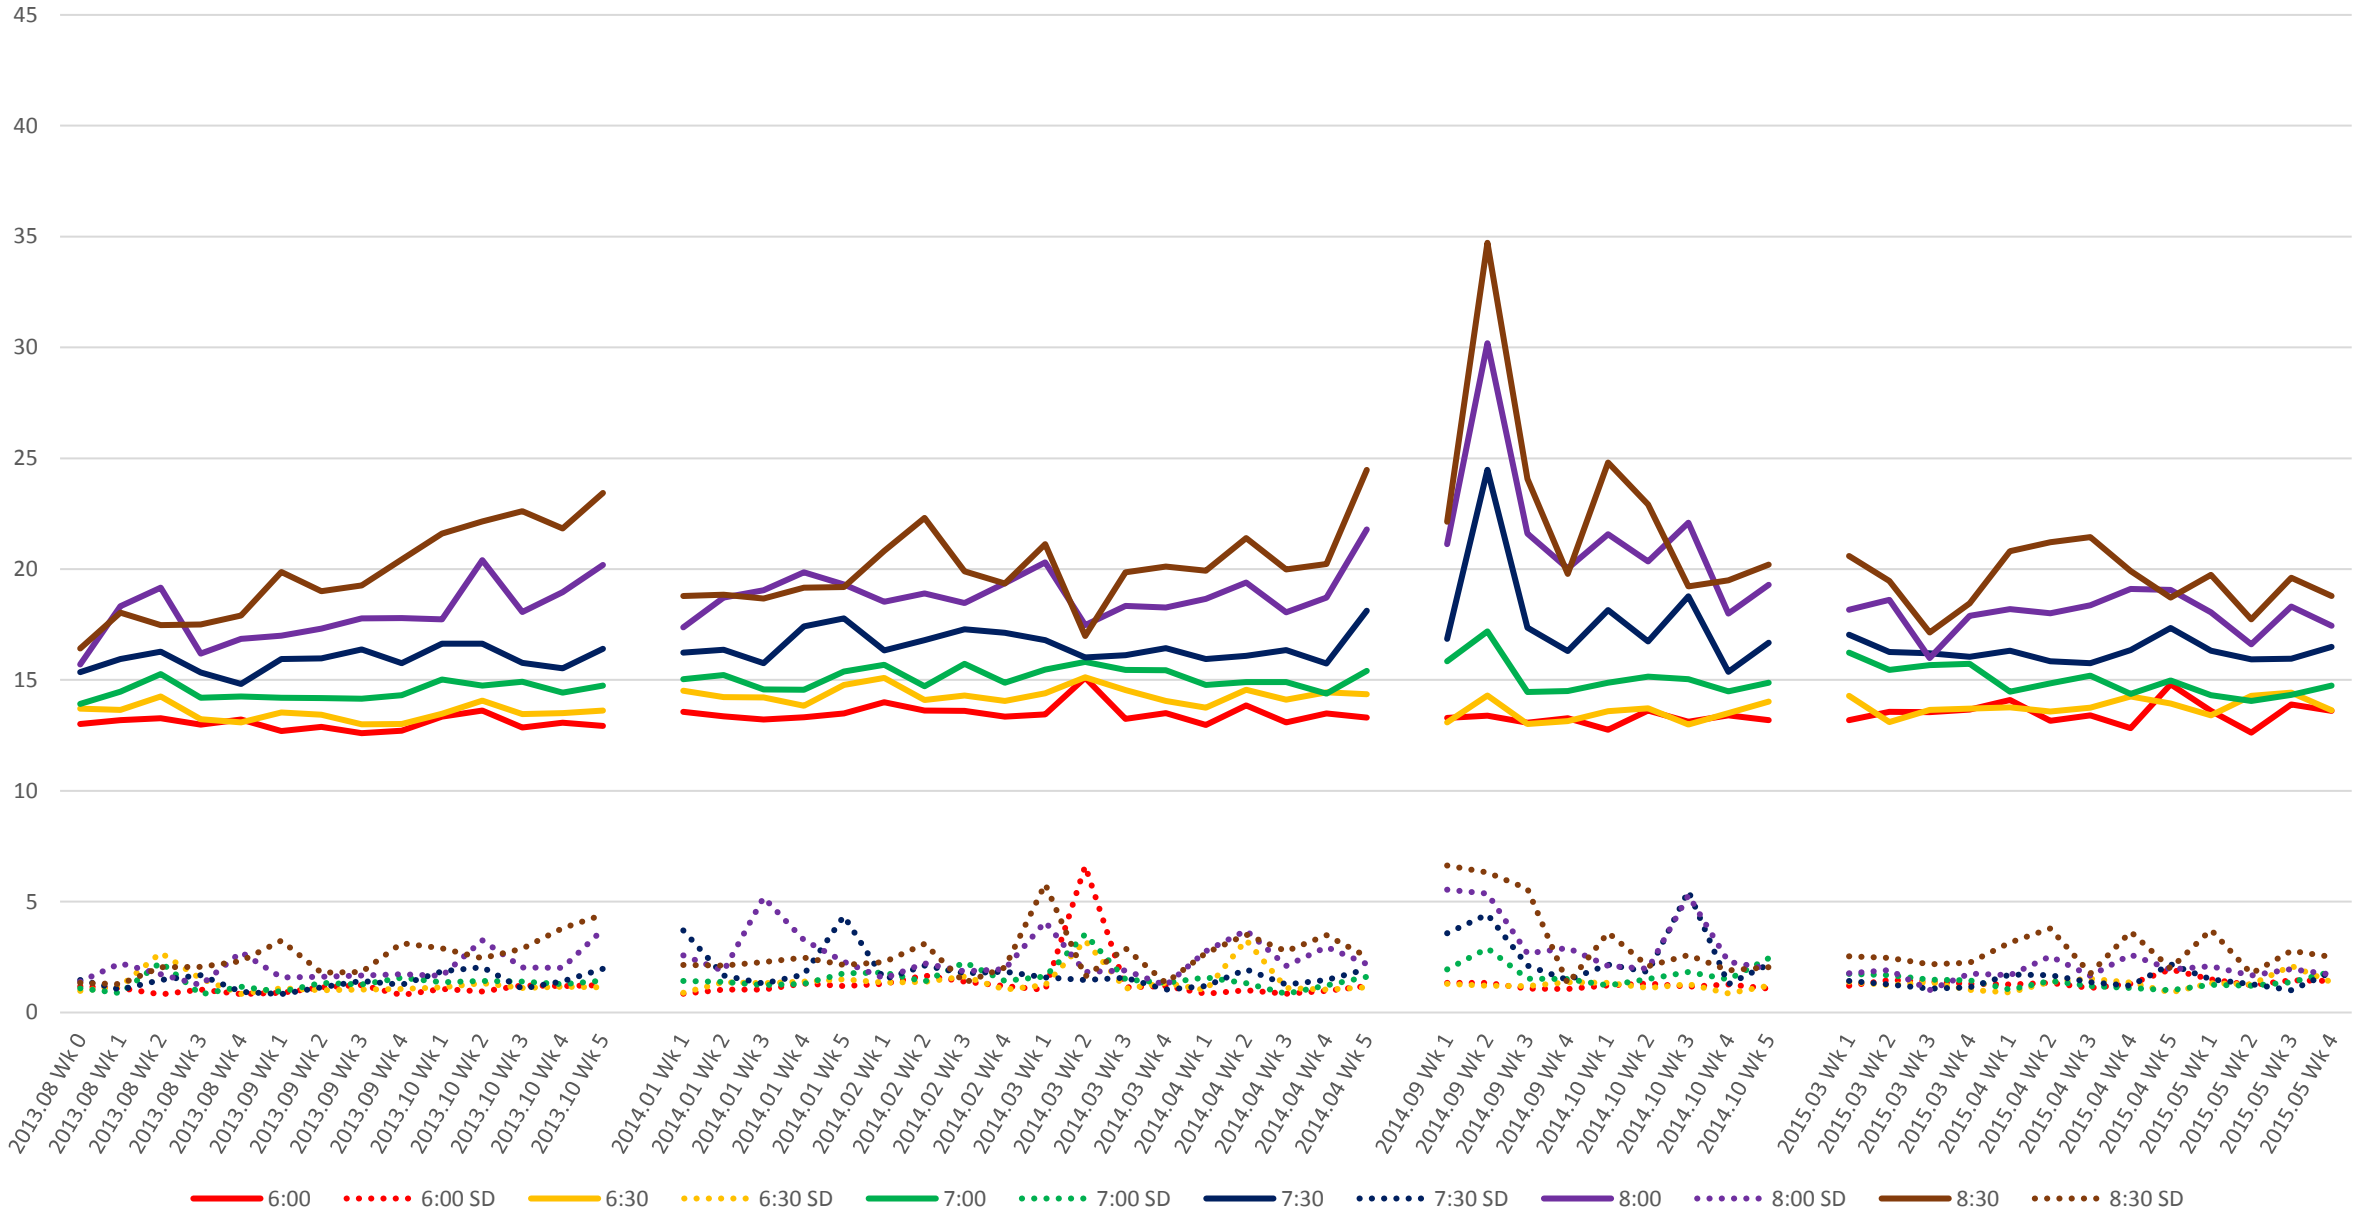

### 501 Queen Link Times From Roncesvalles Ave. To Bathurst St. Eastbound Early Morning

501 Queen Link Times From Roncesvalles Ave. To Bathurst St. Eastbound Late Morning

### 501 Queen Link Times From Roncesvalles Ave. To Bathurst St. Eastbound Early Afternoon

501 Queen Link Times From Roncesvalles Ave. To Bathurst St. Eastbound Late Afternoon

### 501 Queen Link Times From Roncesvalles Ave. To Bathurst St. Eastbound Early Evening

501 Queen Link Times From Roncesvalles Ave. To Bathurst St. Eastbound Late Evening