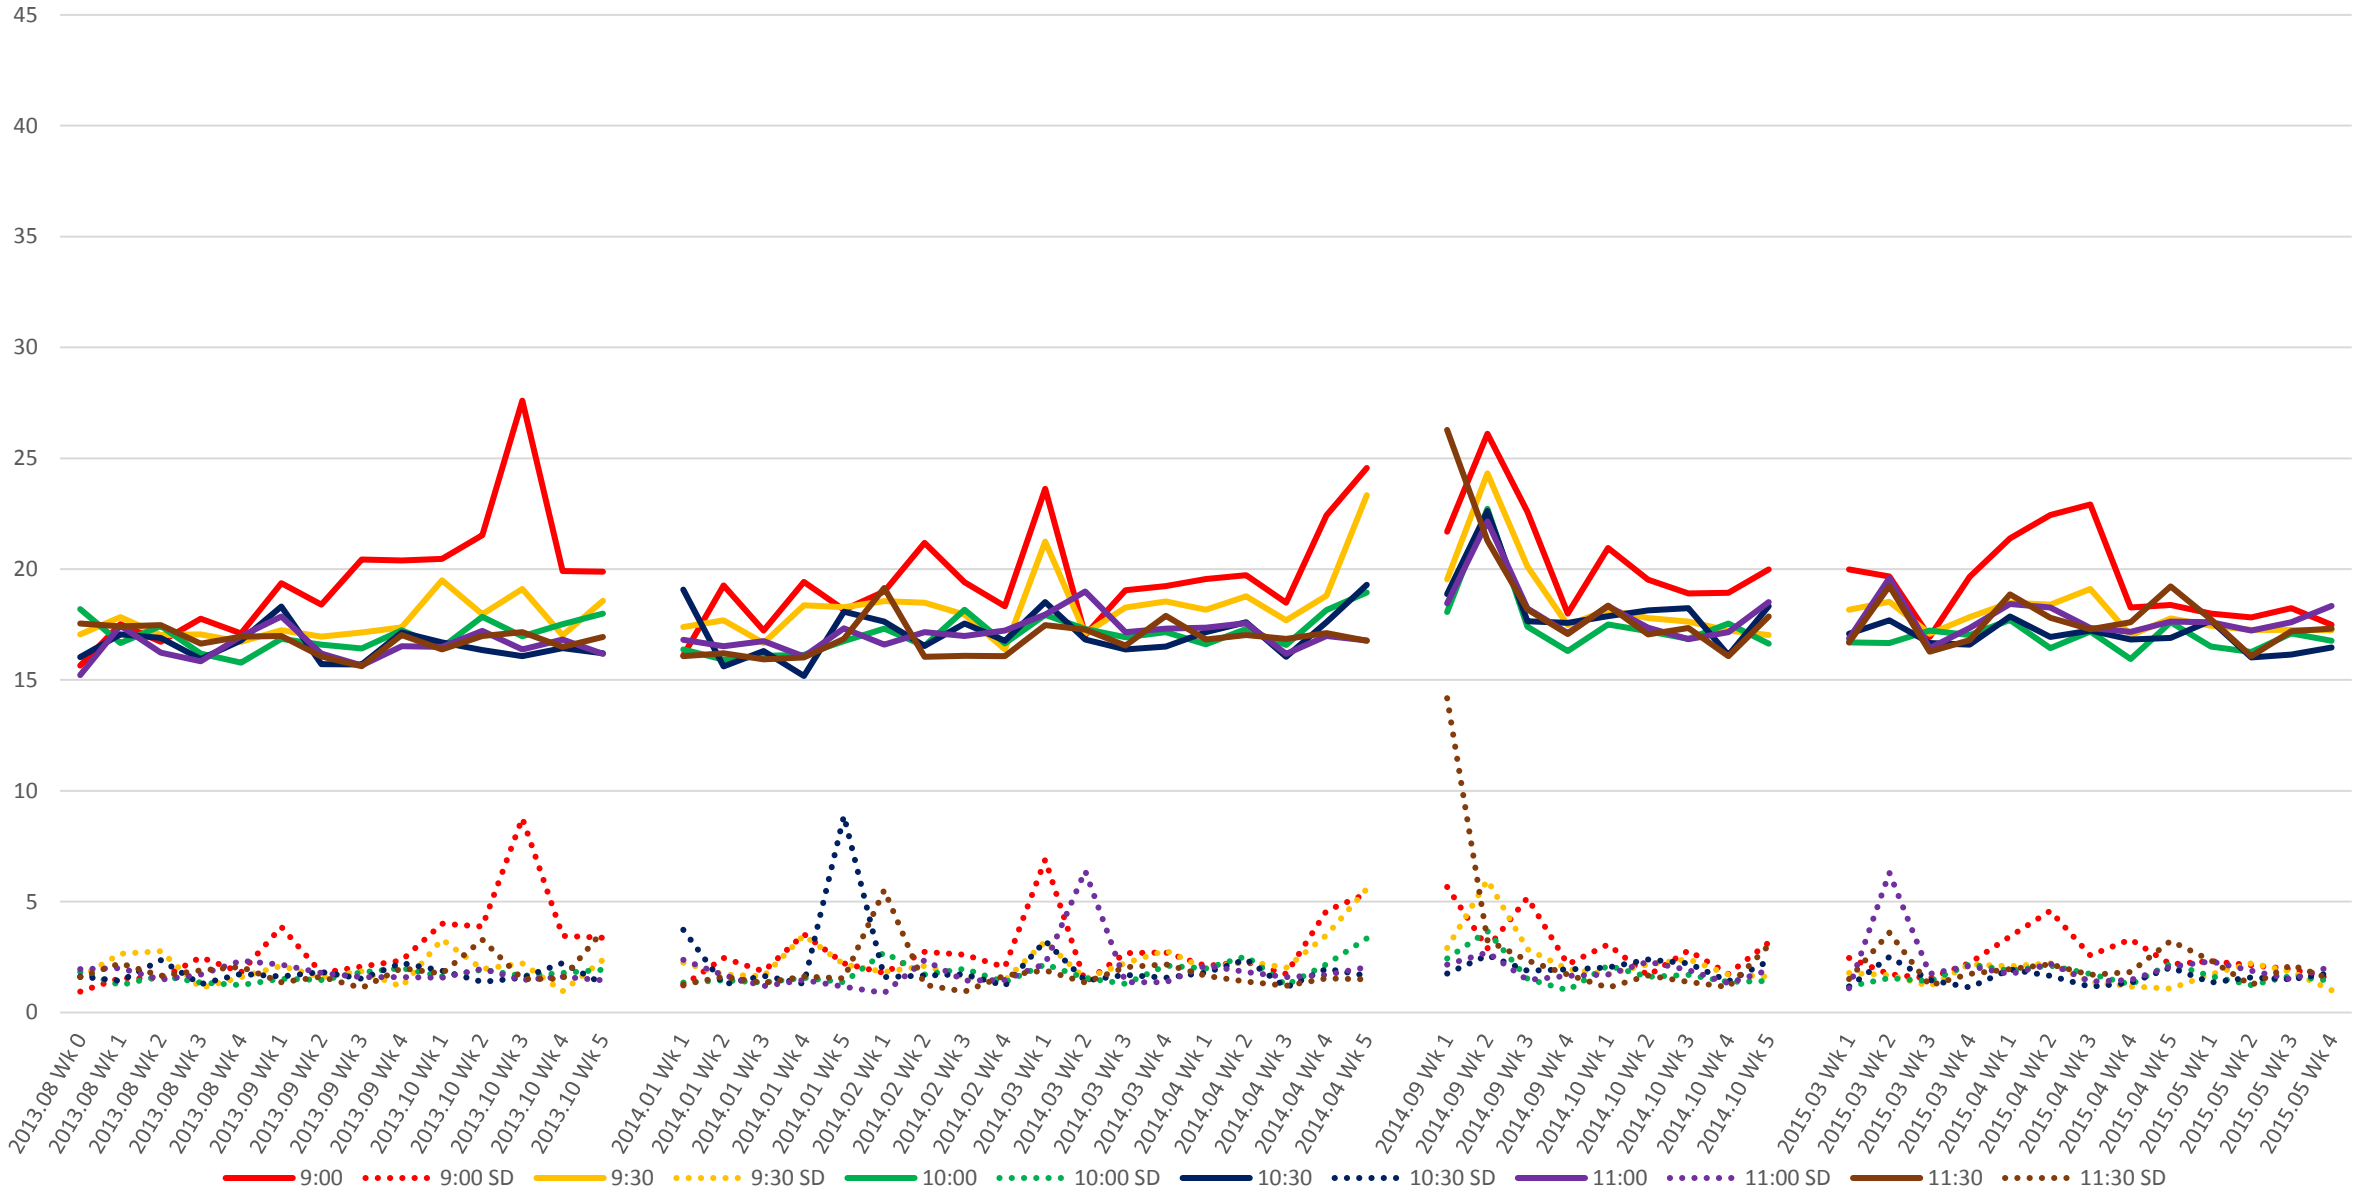

### 501 Queen Link Times From Roncesvalles Ave. To Bathurst St. Eastbound Early Morning

501 Queen Link Times From Roncesvalles Ave. To Bathurst St. Eastbound Late Morning

### 501 Queen Link Times From Roncesvalles Ave. To Bathurst St. Eastbound Early Afternoon

501 Queen Link Times From Roncesvalles Ave. To Bathurst St. Eastbound Late Afternoon

### 501 Queen Link Times From Roncesvalles Ave. To Bathurst St. Eastbound Early Evening

501 Queen Link Times From Roncesvalles Ave. To Bathurst St. Eastbound Late Evening