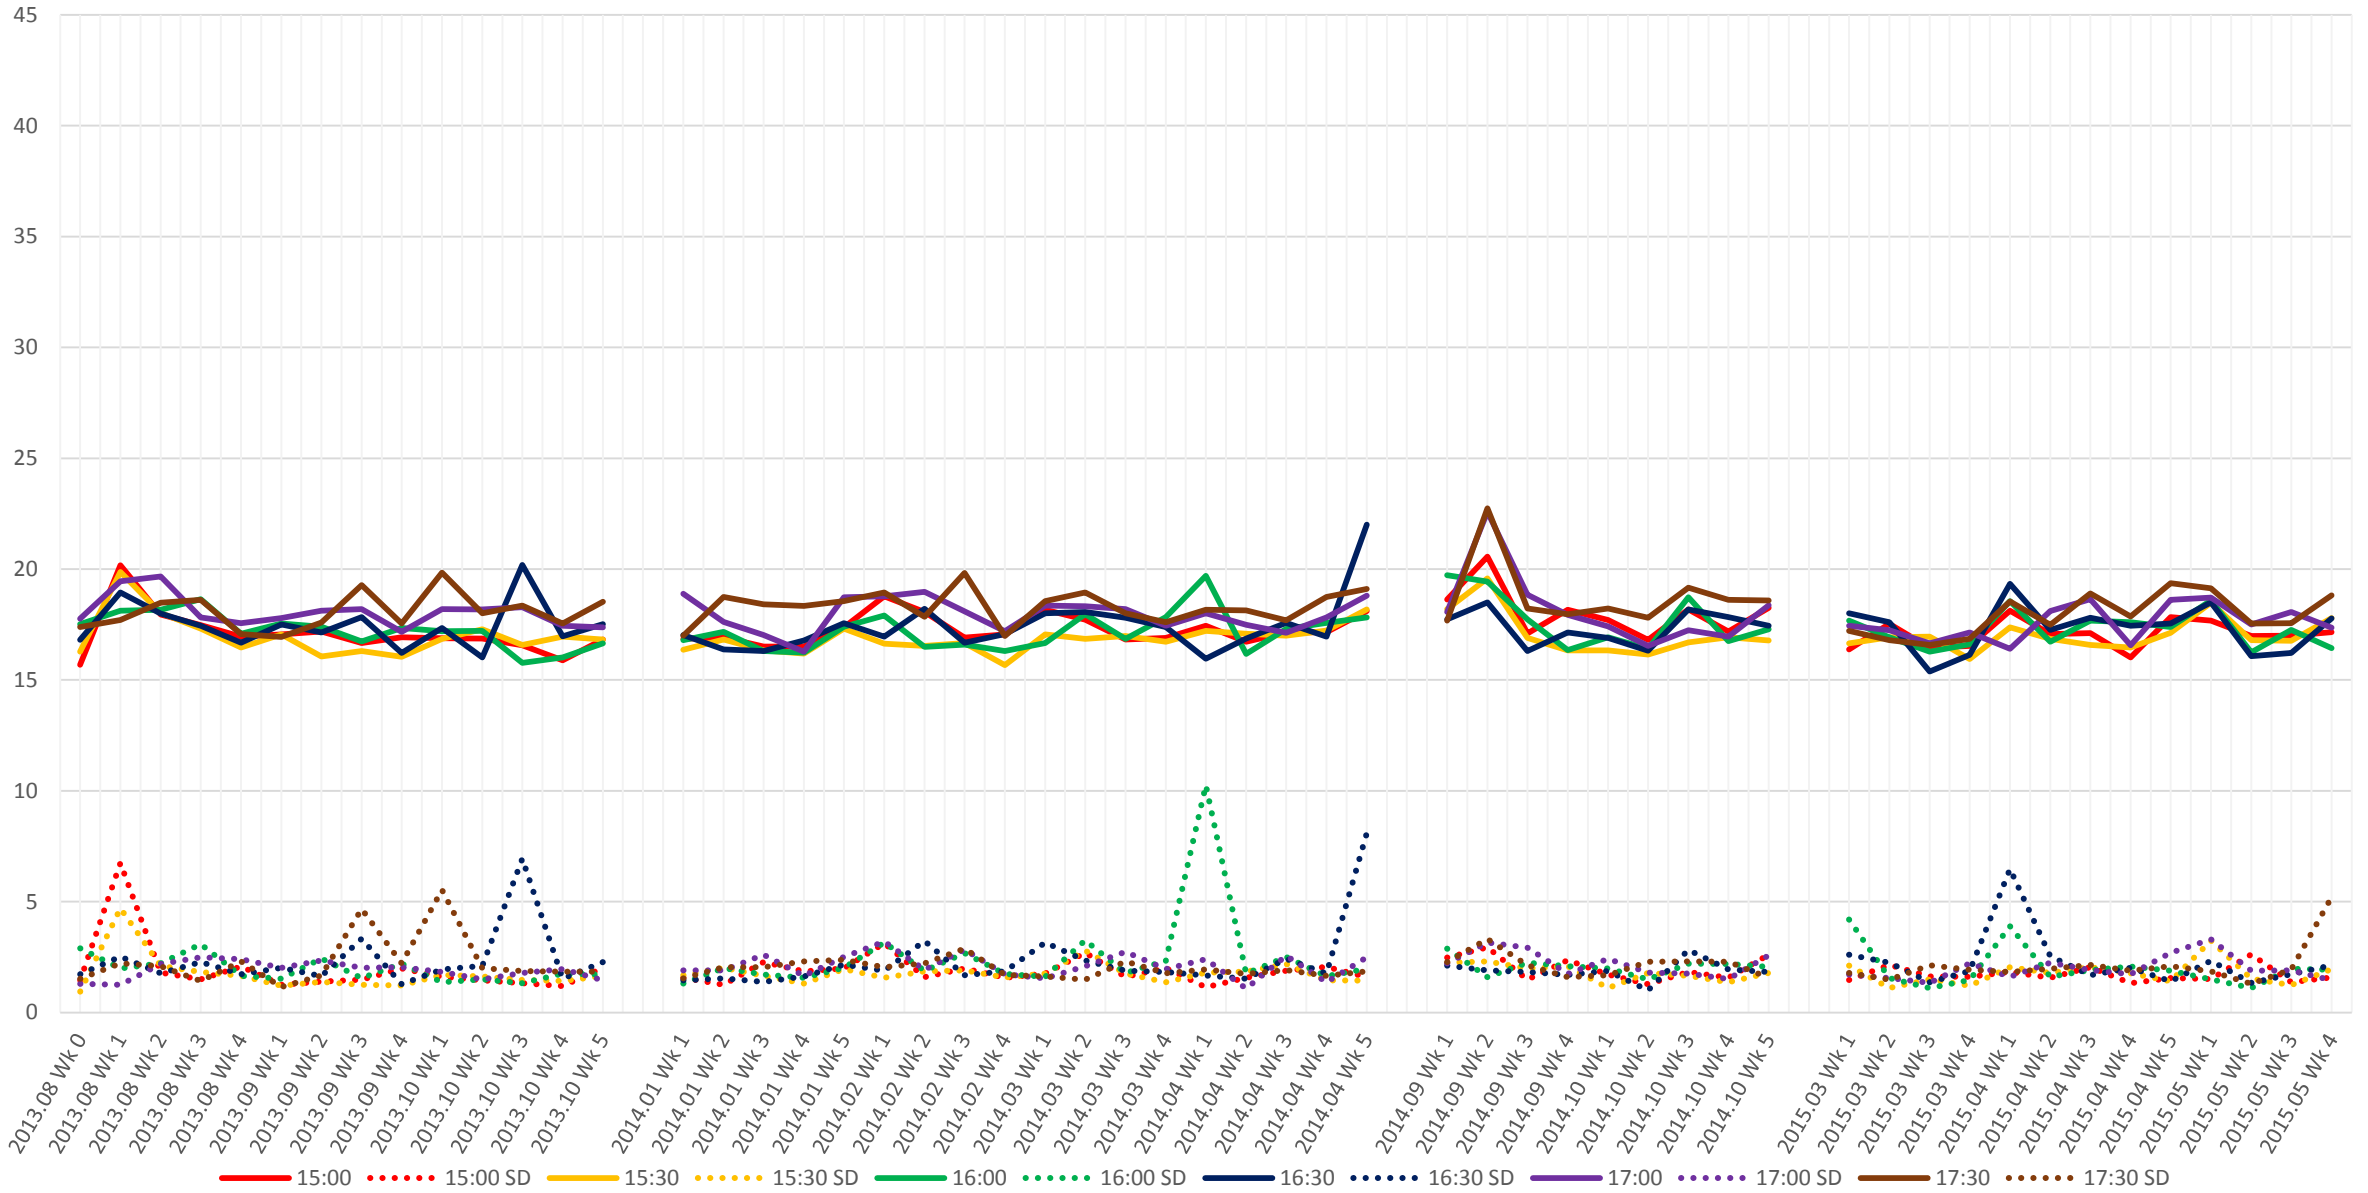

### 501 Queen Link Times From Roncesvalles Ave. To Bathurst St. Eastbound Early Morning

501 Queen Link Times From Roncesvalles Ave. To Bathurst St. Eastbound Late Morning

### 501 Queen Link Times From Roncesvalles Ave. To Bathurst St. Eastbound Early Afternoon

501 Queen Link Times From Roncesvalles Ave. To Bathurst St. Eastbound Late Afternoon

### 501 Queen Link Times From Roncesvalles Ave. To Bathurst St. Eastbound Early Evening

501 Queen Link Times From Roncesvalles Ave. To Bathurst St. Eastbound Late Evening