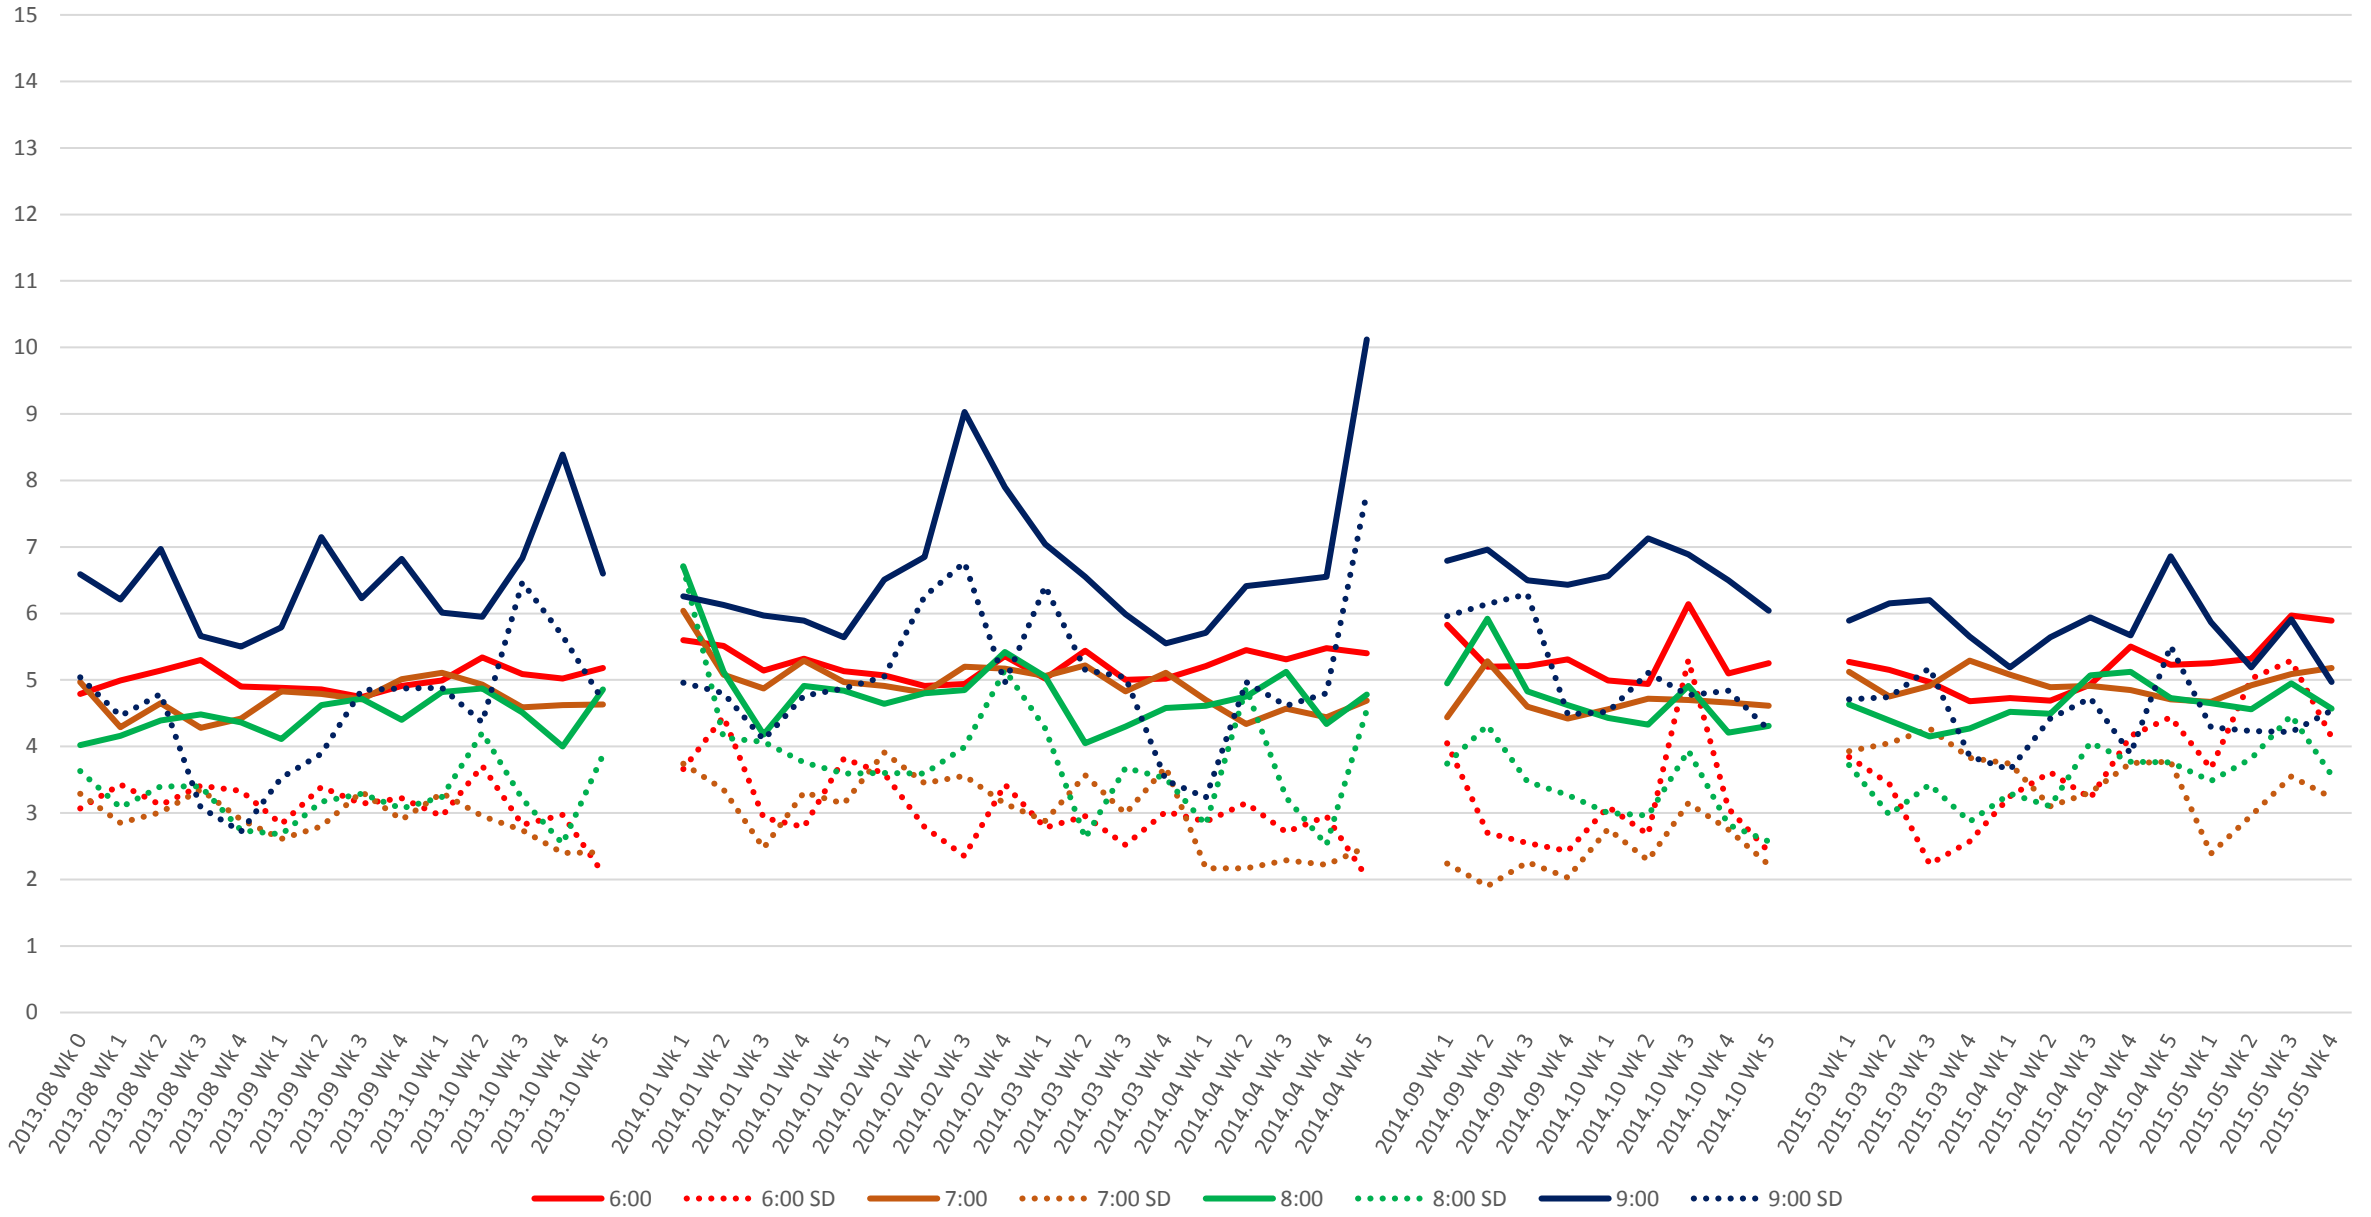

501 Queen Headways at Lansdowne Ave. Eastbound Morning

501 Queen Headways at Lansdowne Ave. Eastbound Middy

### 501 Queen Headways at Lansdowne Ave. Eastbound Afternoon

501 Queen Headways at Lansdowne Ave. Eastbound Evening