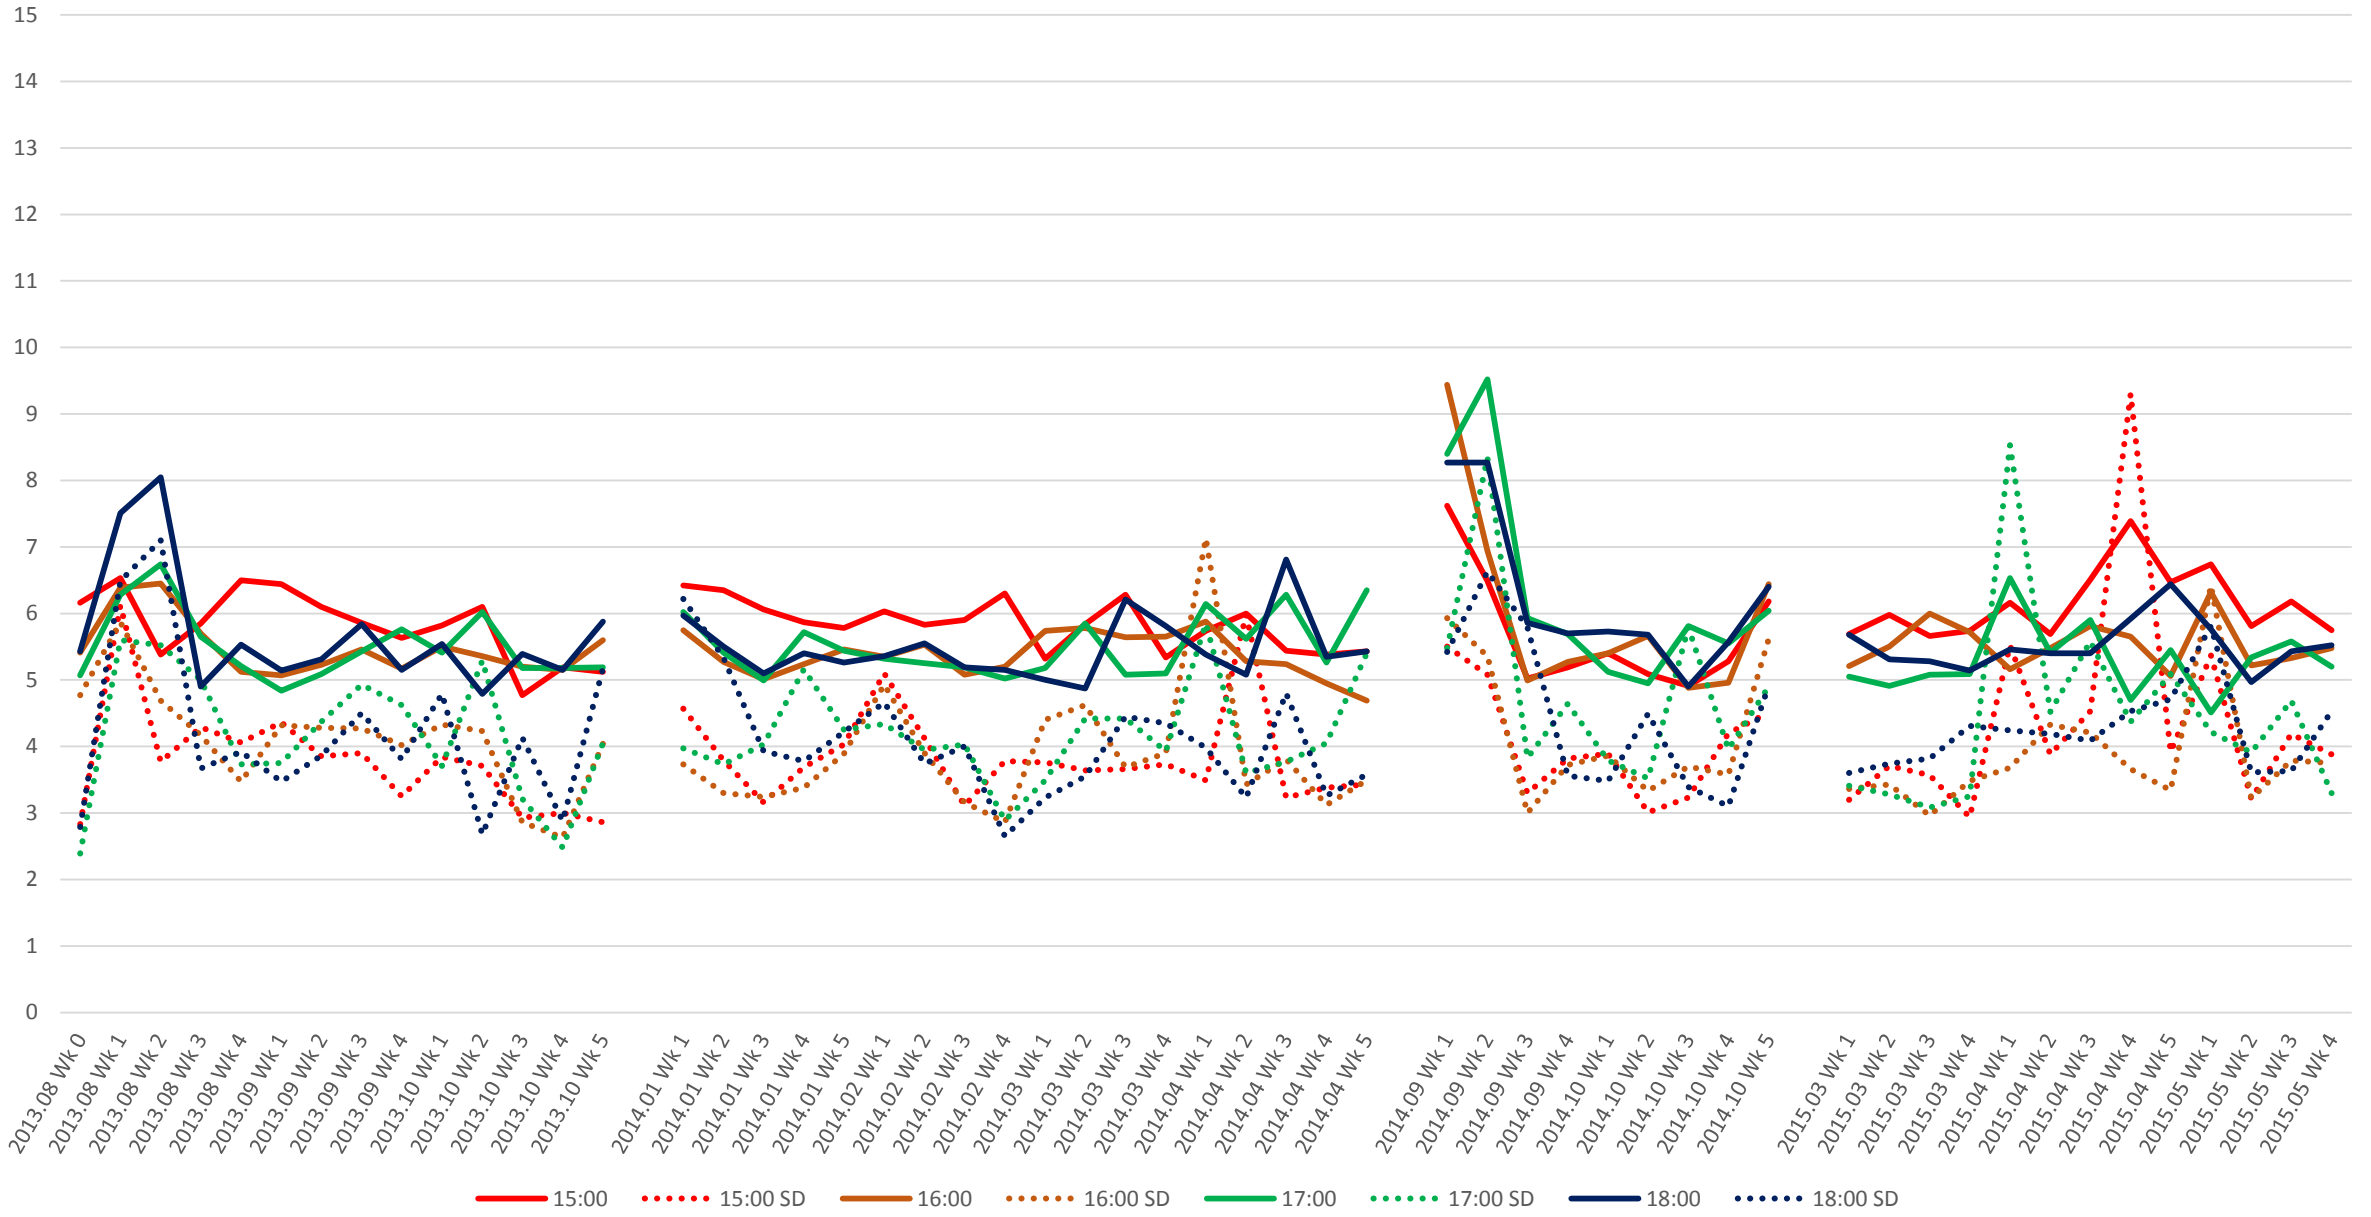

501 Queen Headways at Lansdowne Ave. Eastbound Morning

501 Queen Headways at Lansdowne Ave. Eastbound Middy

### 501 Queen Headways at Lansdowne Ave. Eastbound Afternoon

501 Queen Headways at Lansdowne Ave. Eastbound Evening