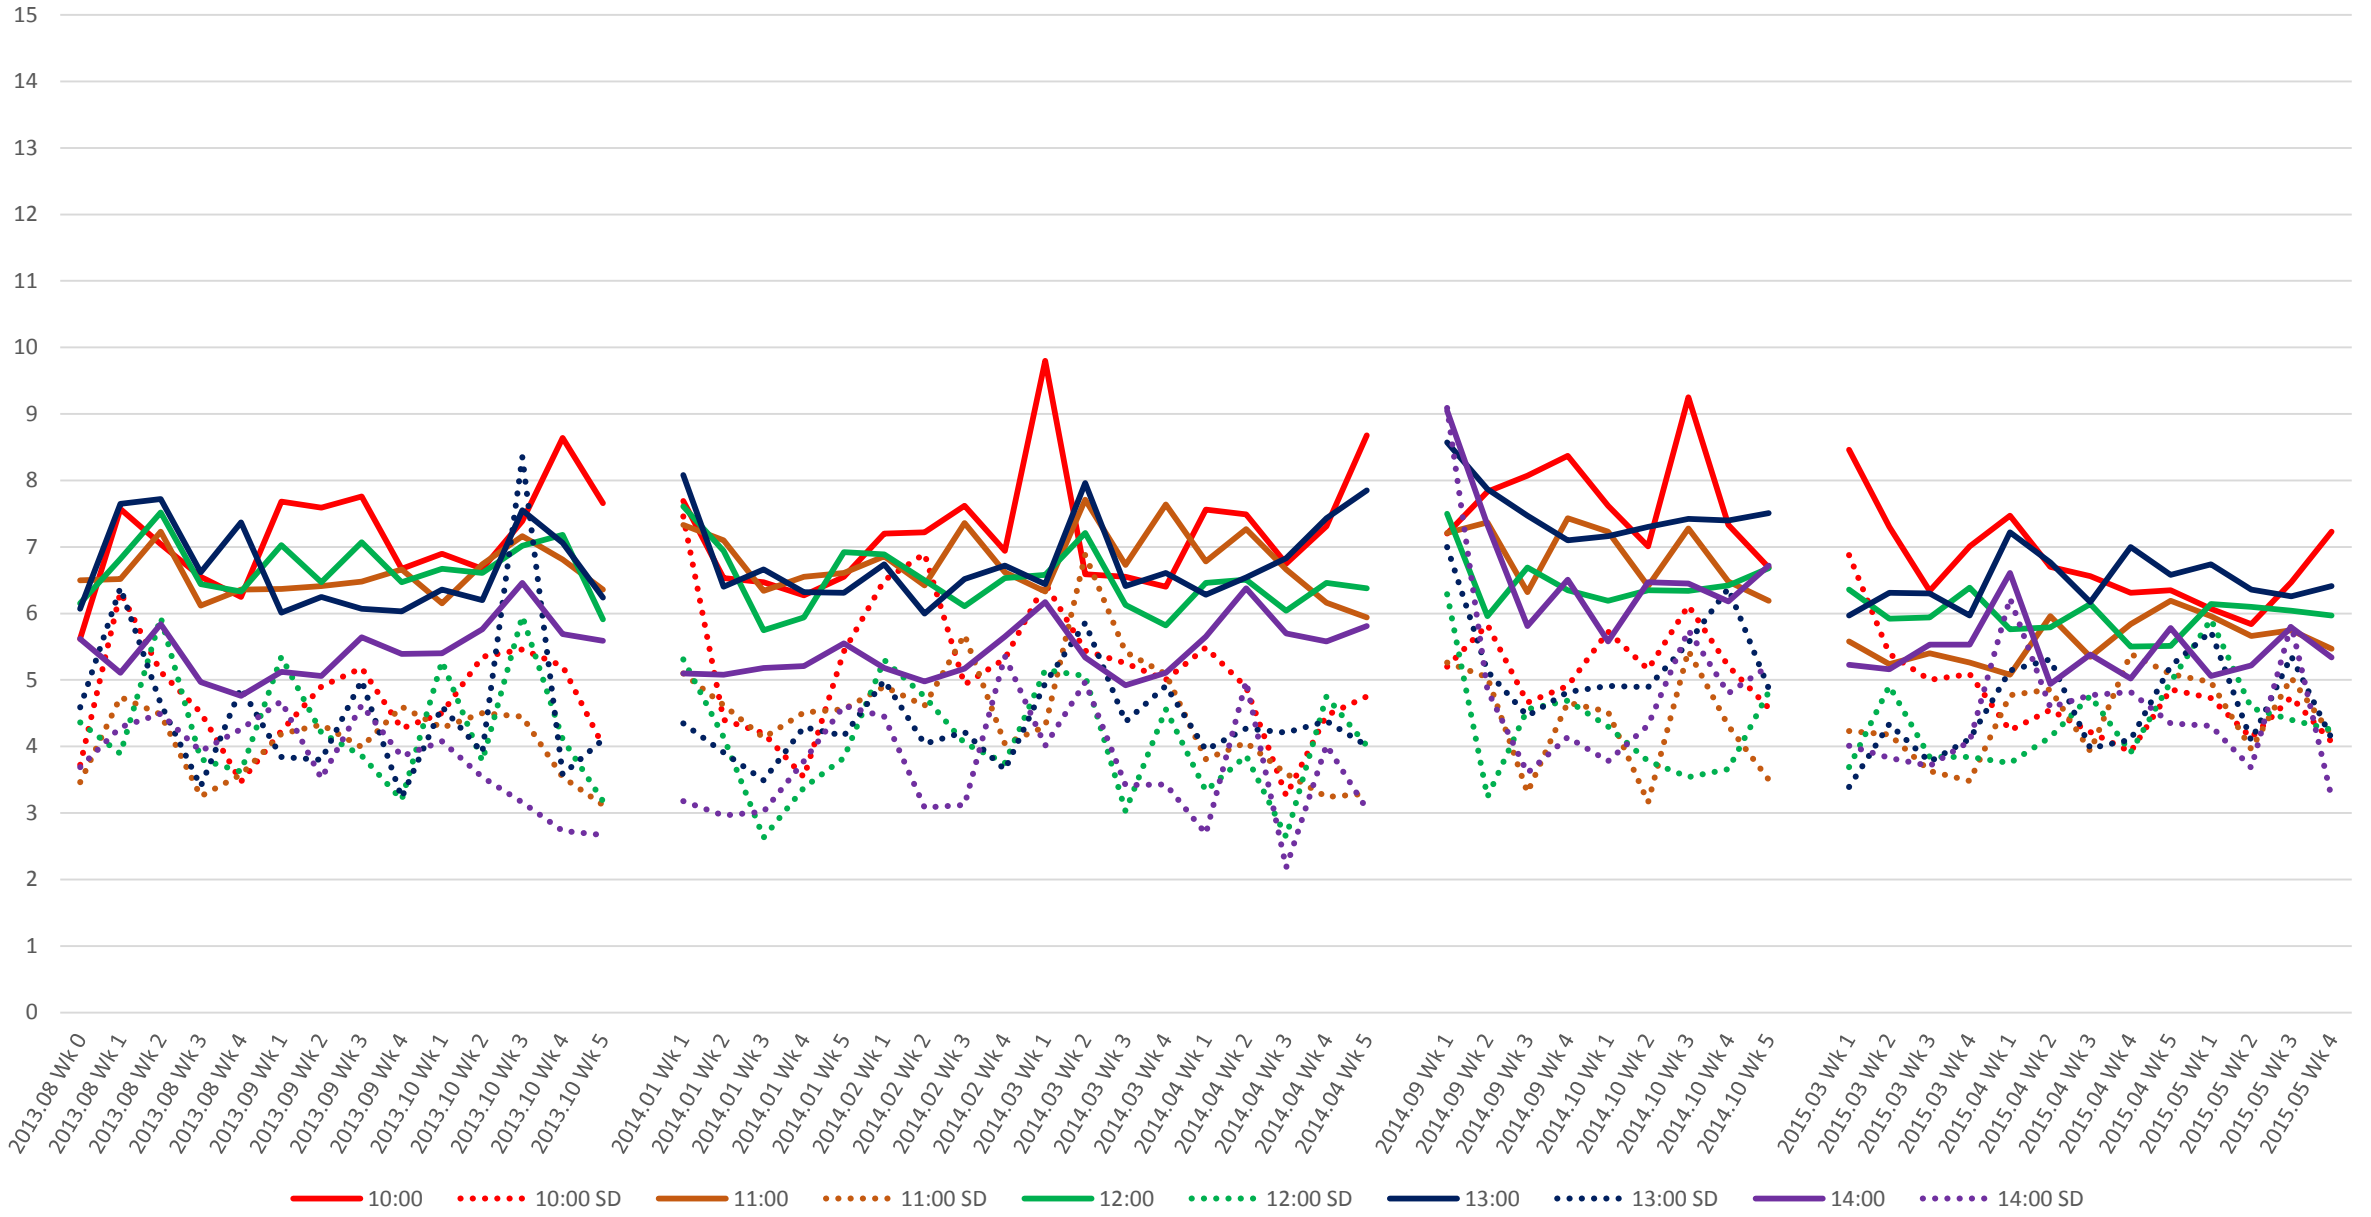

501 Queen Headways at Lansdowne Ave. Eastbound Morning

501 Queen Headways at Lansdowne Ave. Eastbound Middy

### 501 Queen Headways at Lansdowne Ave. Eastbound Afternoon

501 Queen Headways at Lansdowne Ave. Eastbound Evening