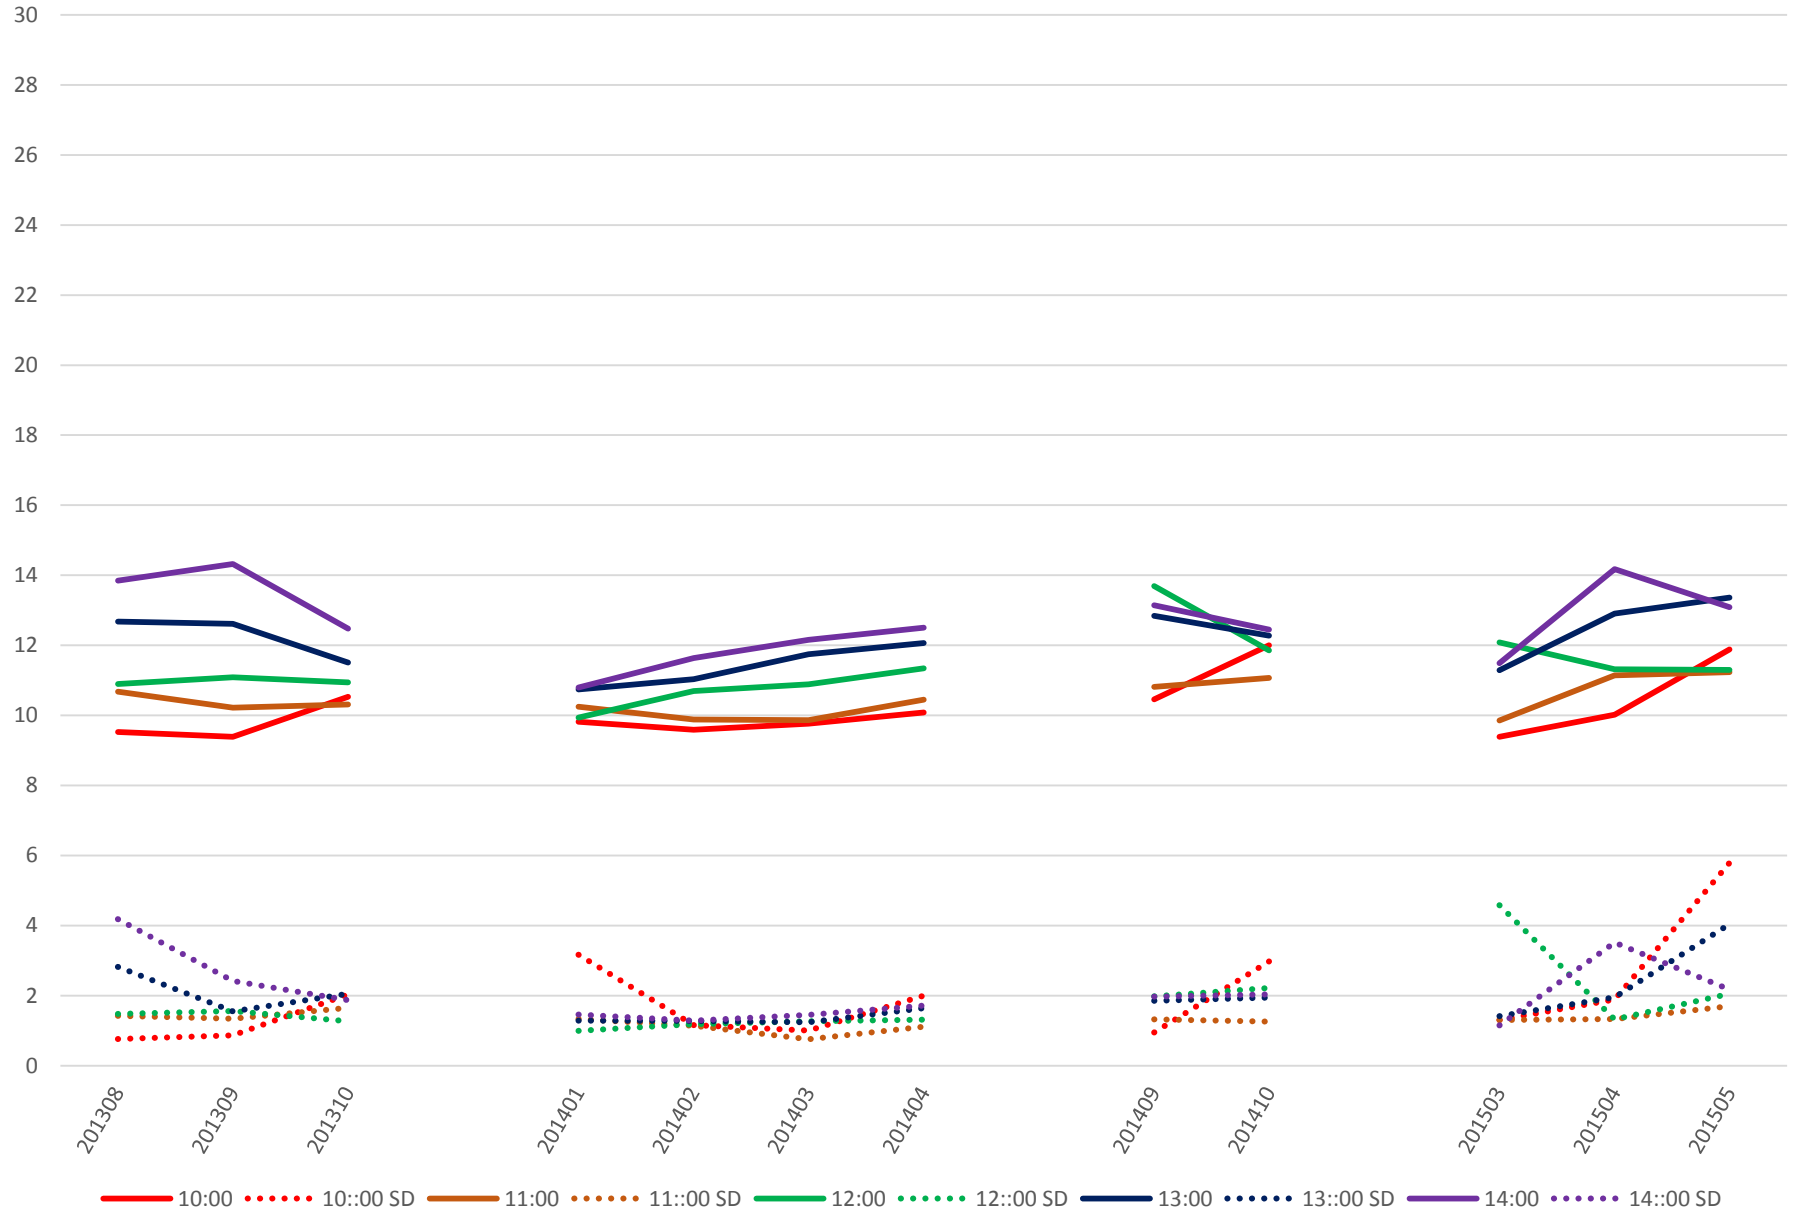

501 Queen Link Times From Bathurst St. To Yonge St. Eastbound Saturday Morning

501 Queen Link Times From Bathurst St. To Yonge St. Eastbound Saturday Middy

501 Queen Link Times From Bathurst St. To Yonge St. Eastbound Saturday Afternoon

501 Queen Link Times From Bathurst St. To Yonge St. Eastbound Saturday Evening

501 Queen Link Times From Bathurst St. To Yonge St. Eastbound Sunday Morning

501 Queen Link Times From Bathurst St. To Yonge St. Eastbound Sunday Midday

501 Queen Link Times From Bathurst St. To Yonge St. Eastbound Sunday Afternoon

501 Queen Link Times From Bathurst St. To Yonge St. Eastbound Sunday Evening