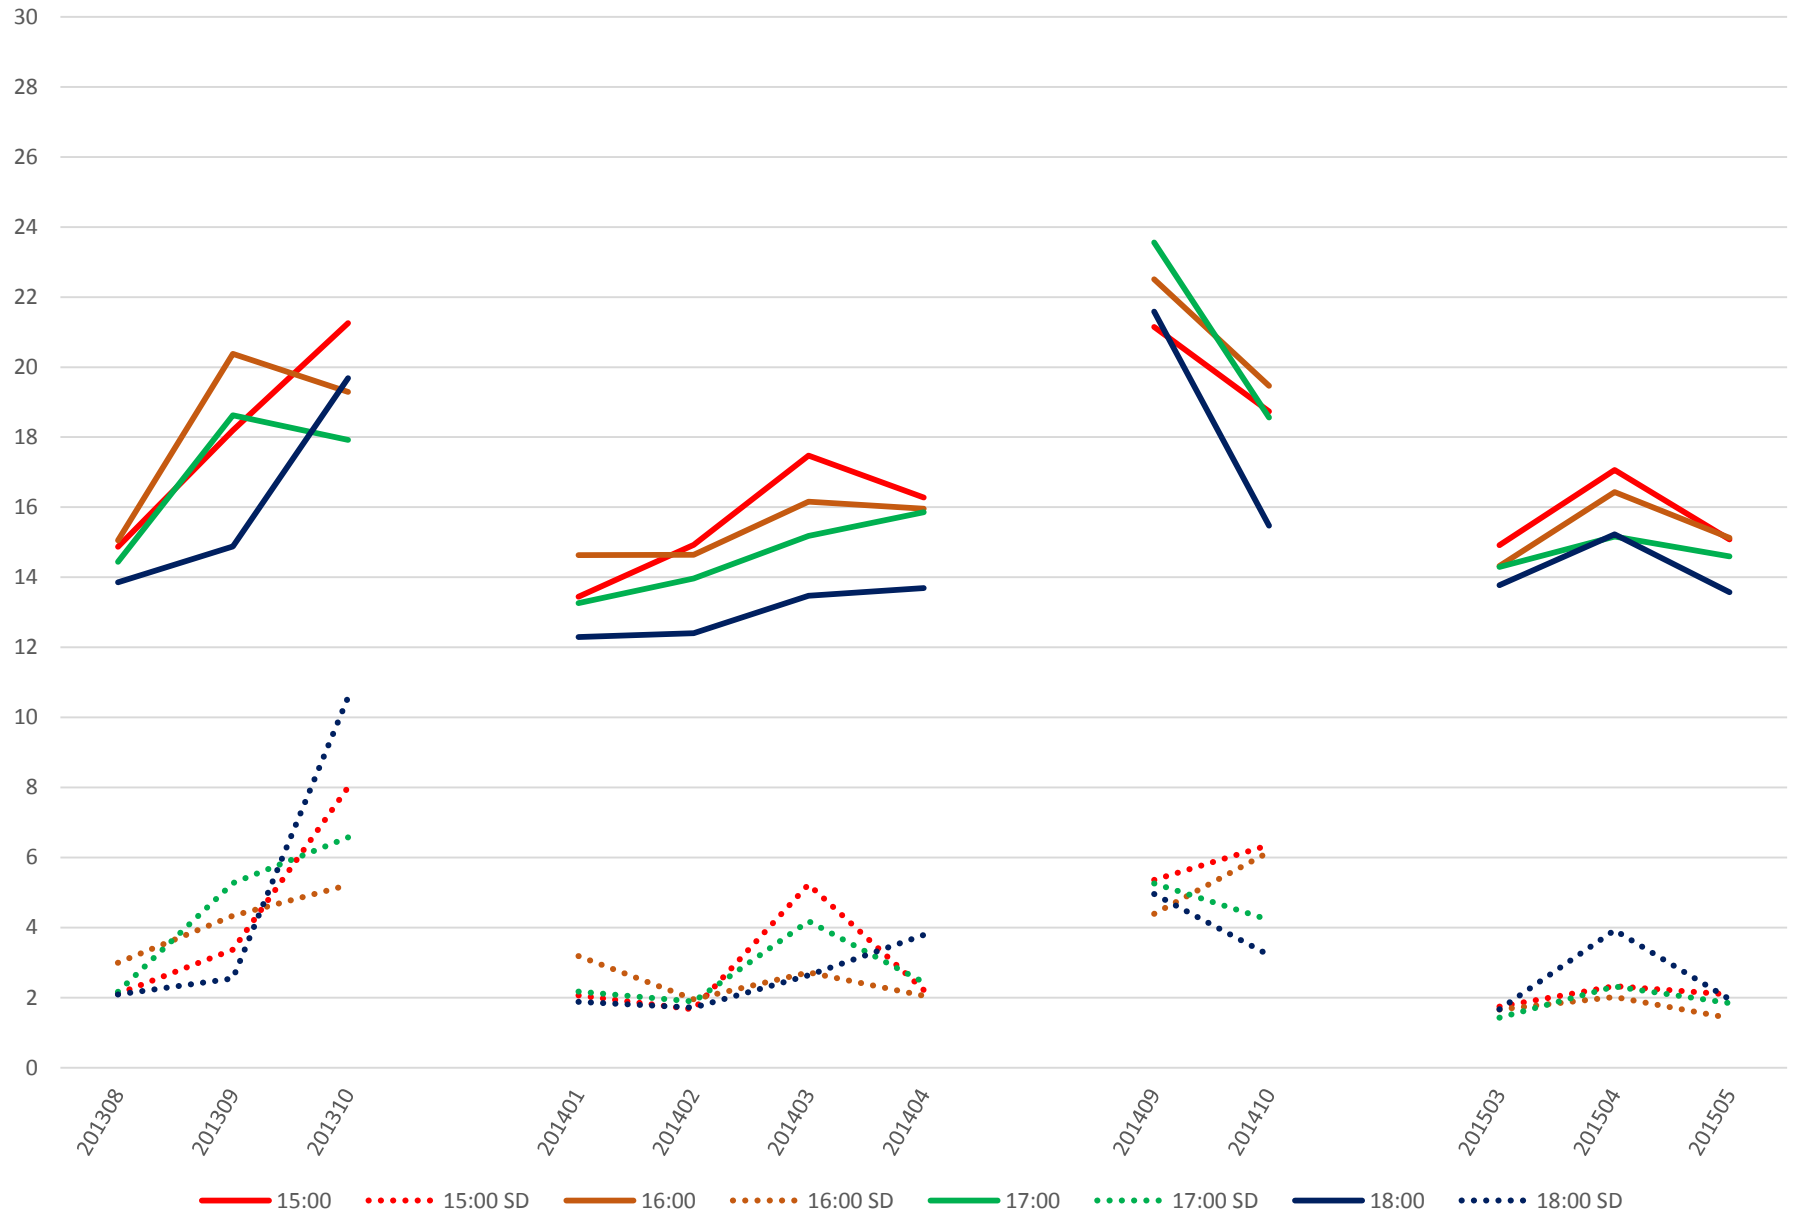

501 Queen Link Times From Bathurst St. To Yonge St. Eastbound Saturday Morning

501 Queen Link Times From Bathurst St. To Yonge St. Eastbound Saturday Middy

501 Queen Link Times From Bathurst St. To Yonge St. Eastbound Saturday Afternoon

501 Queen Link Times From Bathurst St. To Yonge St. Eastbound Saturday Evening

501 Queen Link Times From Bathurst St. To Yonge St. Eastbound Sunday Morning

501 Queen Link Times From Bathurst St. To Yonge St. Eastbound Sunday Midday

501 Queen Link Times From Bathurst St. To Yonge St. Eastbound Sunday Afternoon

501 Queen Link Times From Bathurst St. To Yonge St. Eastbound Sunday Evening