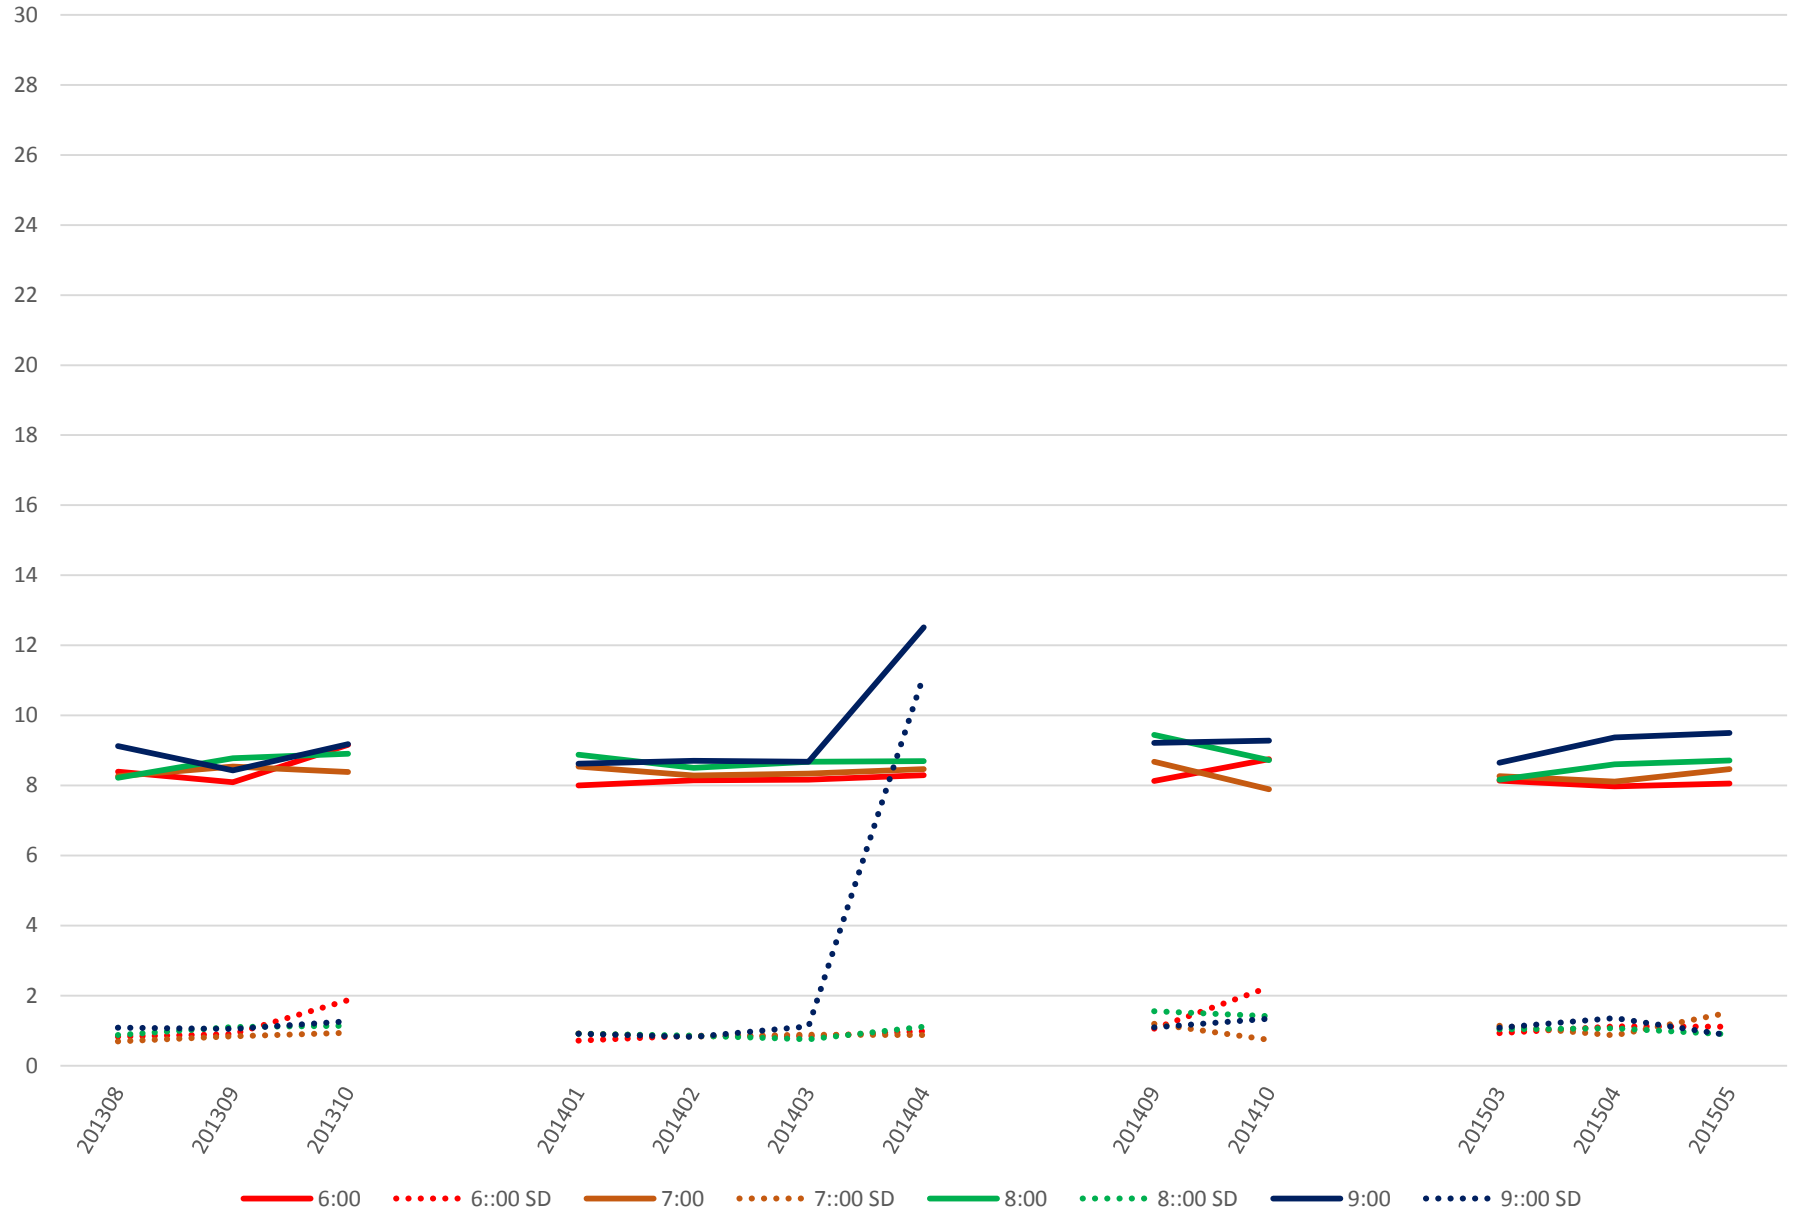

501 Queen Link Times From Bathurst St. To Yonge St. Eastbound Saturday Morning

501 Queen Link Times From Bathurst St. To Yonge St. Eastbound Saturday Middy

501 Queen Link Times From Bathurst St. To Yonge St. Eastbound Saturday Afternoon

501 Queen Link Times From Bathurst St. To Yonge St. Eastbound Saturday Evening

501 Queen Link Times From Bathurst St. To Yonge St. Eastbound Sunday Morning

501 Queen Link Times From Bathurst St. To Yonge St. Eastbound Sunday Midday

501 Queen Link Times From Bathurst St. To Yonge St. Eastbound Sunday Afternoon

501 Queen Link Times From Bathurst St. To Yonge St. Eastbound Sunday Evening