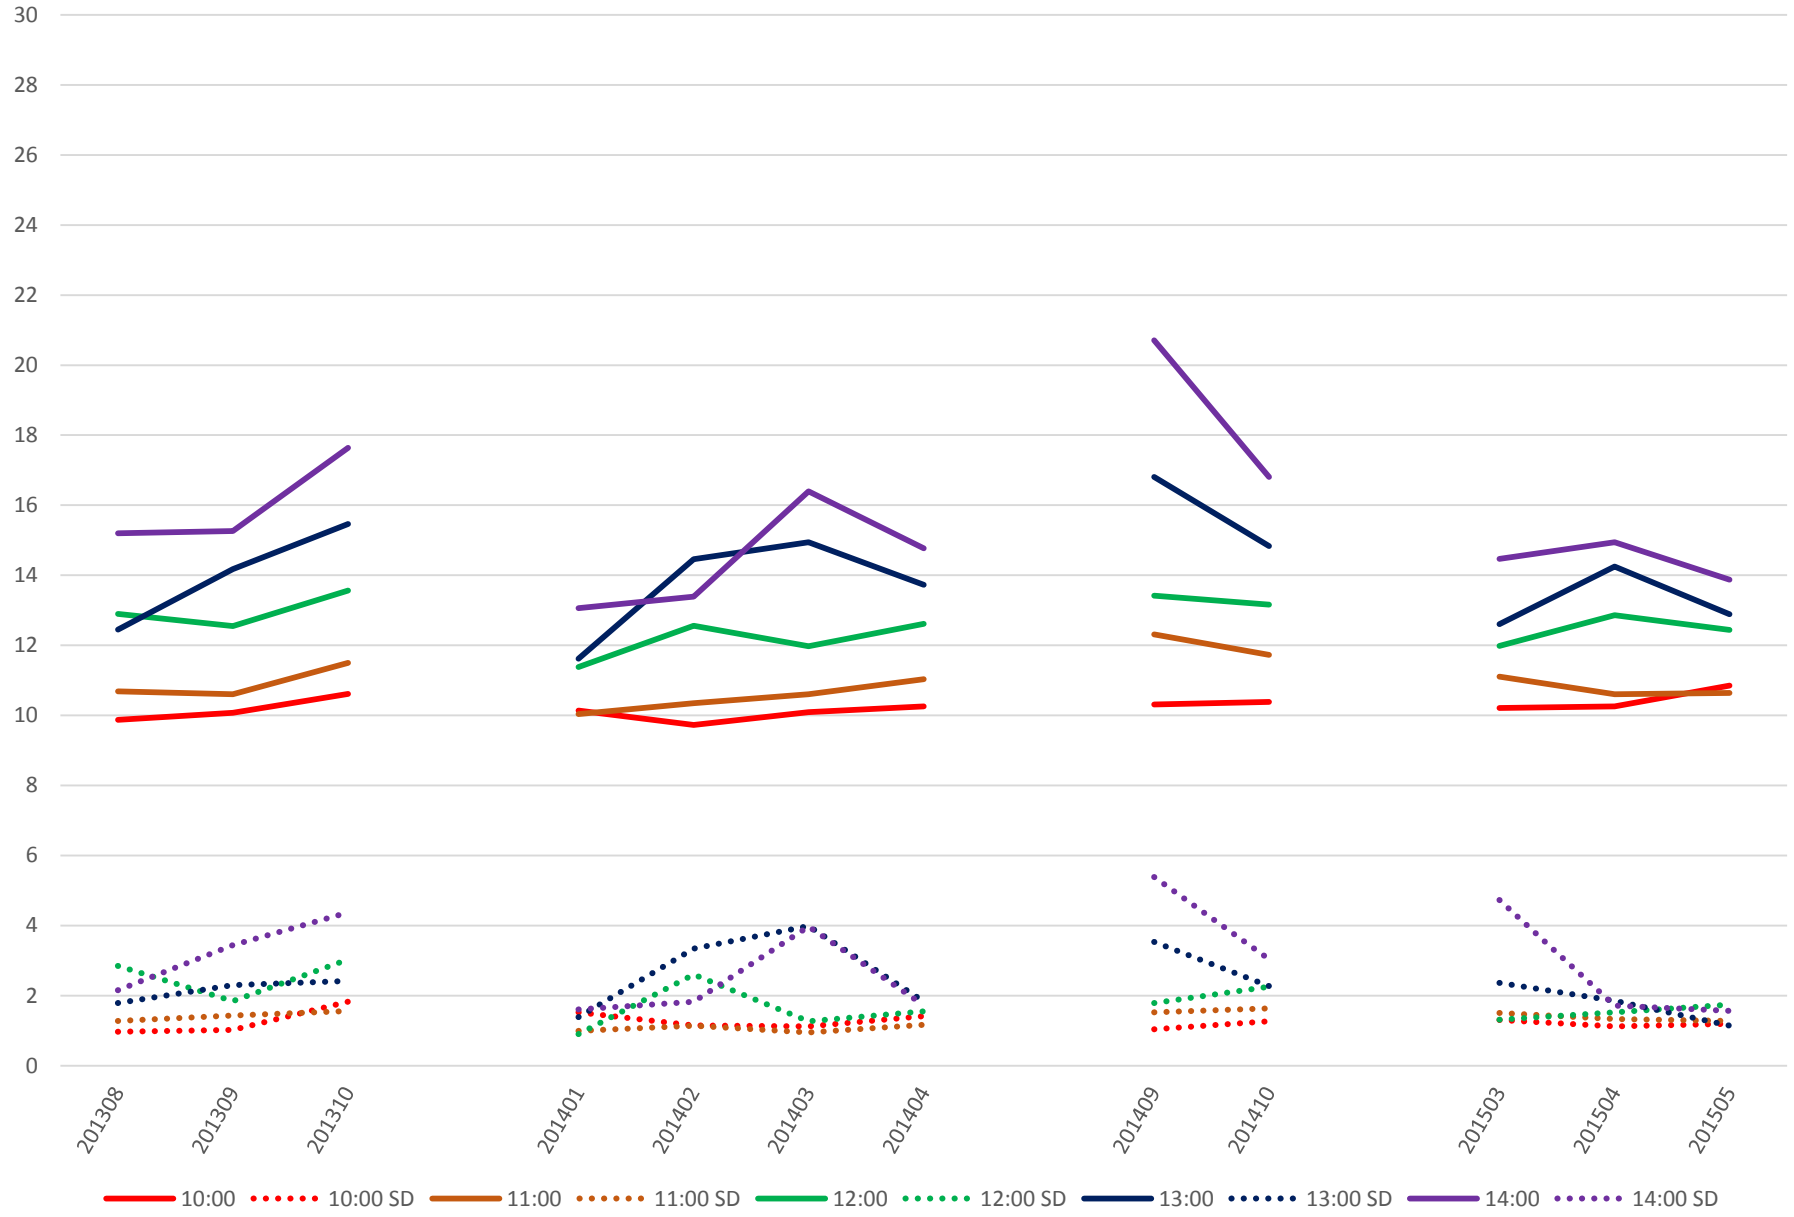

501 Queen Link Times From Bathurst St. To Yonge St. Eastbound Saturday Morning

501 Queen Link Times From Bathurst St. To Yonge St. Eastbound Saturday Middy

501 Queen Link Times From Bathurst St. To Yonge St. Eastbound Saturday Afternoon

501 Queen Link Times From Bathurst St. To Yonge St. Eastbound Saturday Evening

501 Queen Link Times From Bathurst St. To Yonge St. Eastbound Sunday Morning

501 Queen Link Times From Bathurst St. To Yonge St. Eastbound Sunday Midday

501 Queen Link Times From Bathurst St. To Yonge St. Eastbound Sunday Afternoon

501 Queen Link Times From Bathurst St. To Yonge St. Eastbound Sunday Evening