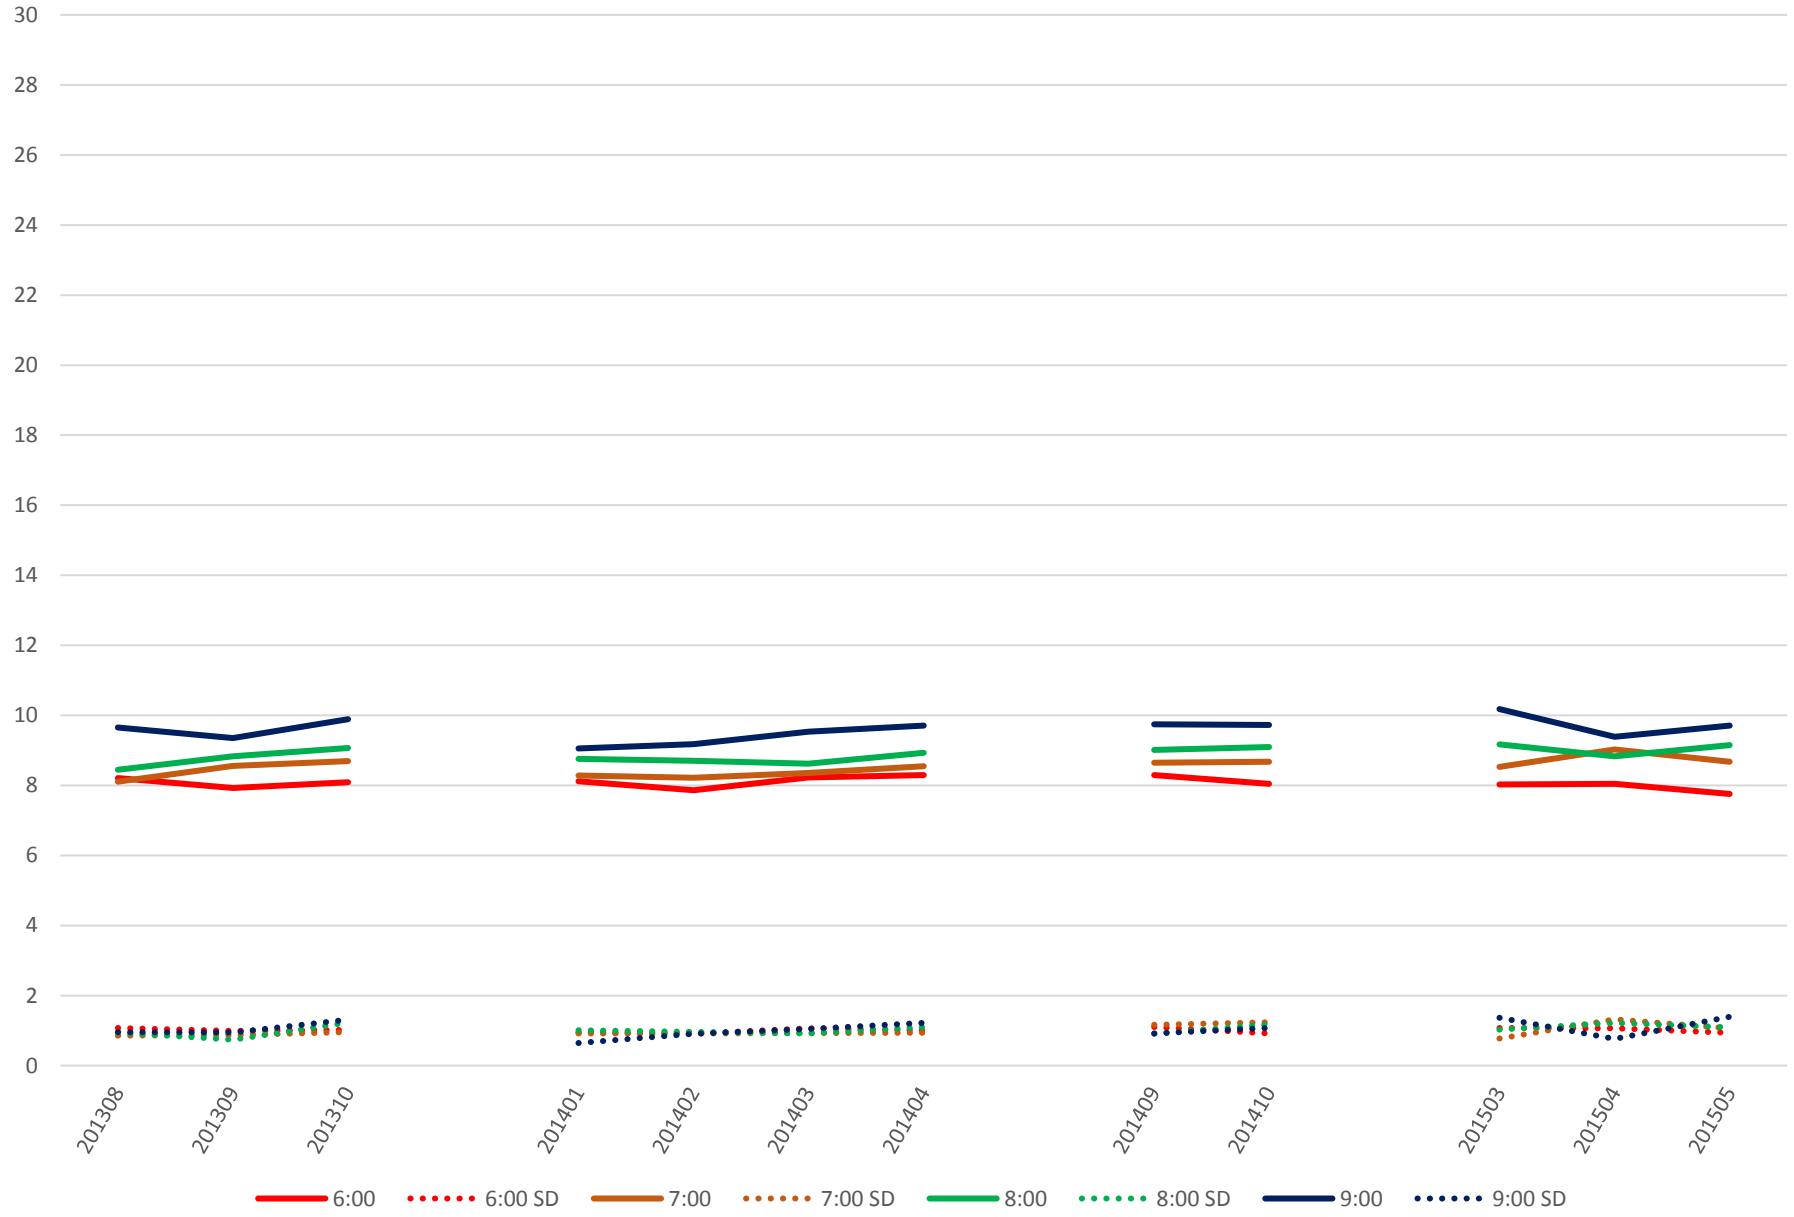

501 Queen Link Times From Bathurst St. To Yonge St. Eastbound Saturday Morning

501 Queen Link Times From Bathurst St. To Yonge St. Eastbound Saturday Middy

501 Queen Link Times From Bathurst St. To Yonge St. Eastbound Saturday Afternoon

501 Queen Link Times From Bathurst St. To Yonge St. Eastbound Saturday Evening

501 Queen Link Times From Bathurst St. To Yonge St. Eastbound Sunday Morning

501 Queen Link Times From Bathurst St. To Yonge St. Eastbound Sunday Midday

501 Queen Link Times From Bathurst St. To Yonge St. Eastbound Sunday Afternoon

501 Queen Link Times From Bathurst St. To Yonge St. Eastbound Sunday Evening