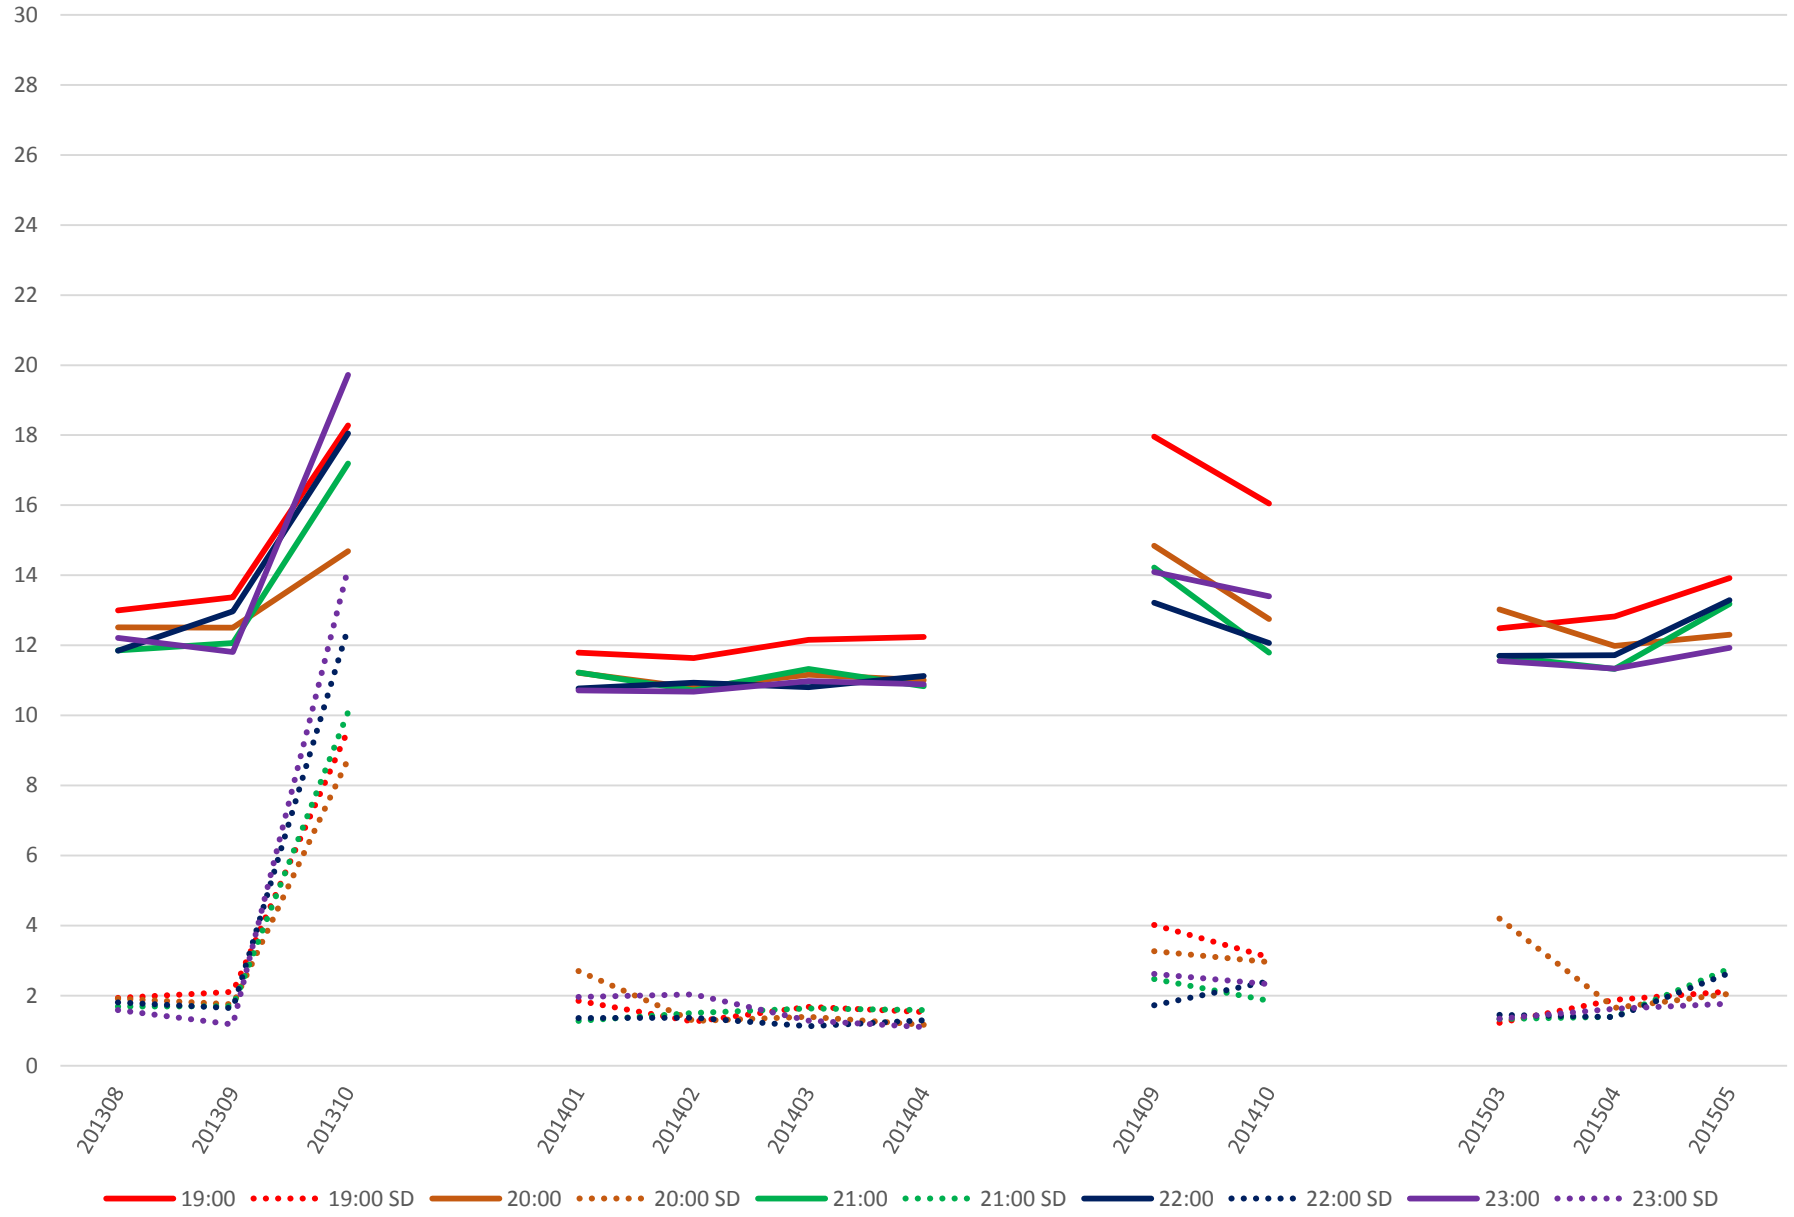

501 Queen Link Times From Bathurst St. To Yonge St. Eastbound Saturday Morning

501 Queen Link Times From Bathurst St. To Yonge St. Eastbound Saturday Middy

501 Queen Link Times From Bathurst St. To Yonge St. Eastbound Saturday Afternoon

501 Queen Link Times From Bathurst St. To Yonge St. Eastbound Saturday Evening

501 Queen Link Times From Bathurst St. To Yonge St. Eastbound Sunday Morning

501 Queen Link Times From Bathurst St. To Yonge St. Eastbound Sunday Midday

501 Queen Link Times From Bathurst St. To Yonge St. Eastbound Sunday Afternoon

501 Queen Link Times From Bathurst St. To Yonge St. Eastbound Sunday Evening