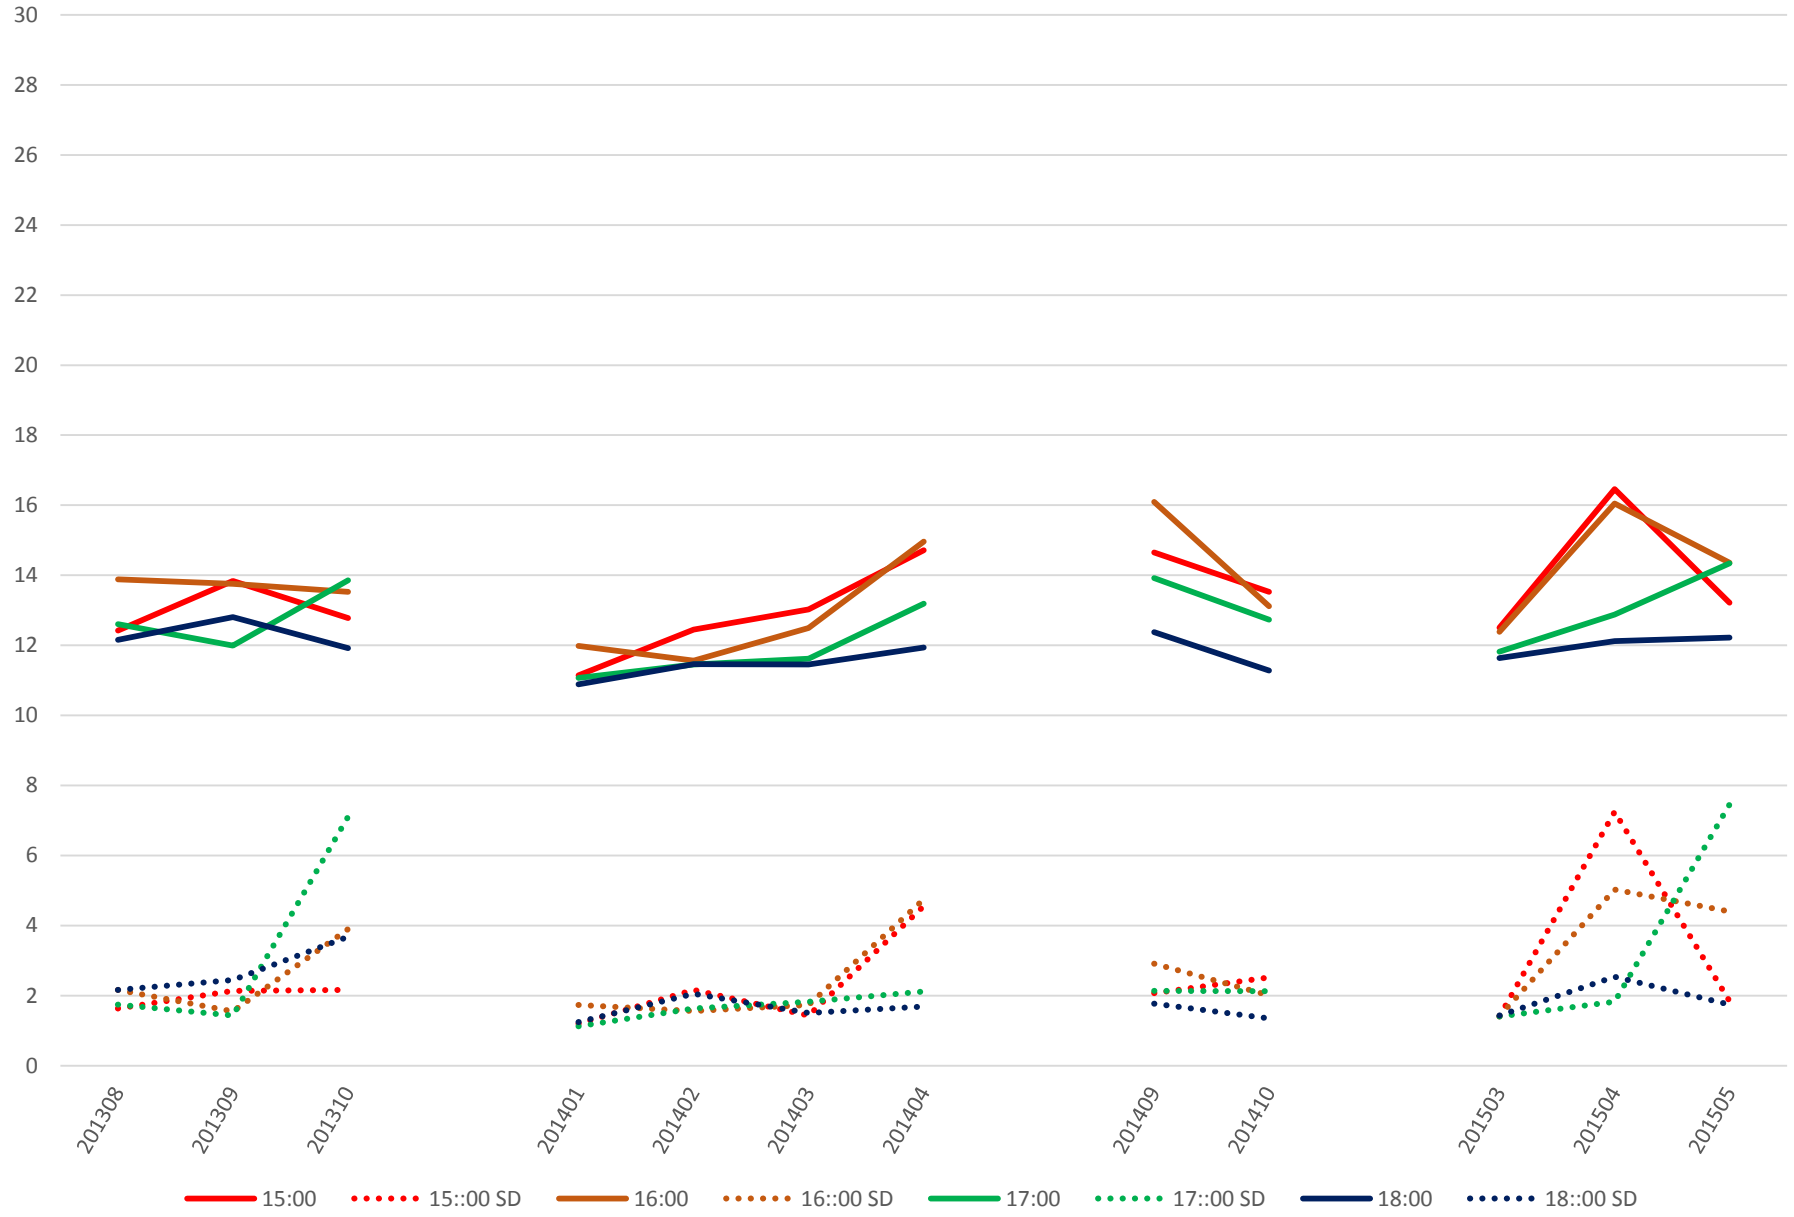

501 Queen Link Times From Bathurst St. To Yonge St. Eastbound Saturday Morning

501 Queen Link Times From Bathurst St. To Yonge St. Eastbound Saturday Middy

501 Queen Link Times From Bathurst St. To Yonge St. Eastbound Saturday Afternoon

501 Queen Link Times From Bathurst St. To Yonge St. Eastbound Saturday Evening

501 Queen Link Times From Bathurst St. To Yonge St. Eastbound Sunday Morning

501 Queen Link Times From Bathurst St. To Yonge St. Eastbound Sunday Midday

501 Queen Link Times From Bathurst St. To Yonge St. Eastbound Sunday Afternoon

501 Queen Link Times From Bathurst St. To Yonge St. Eastbound Sunday Evening