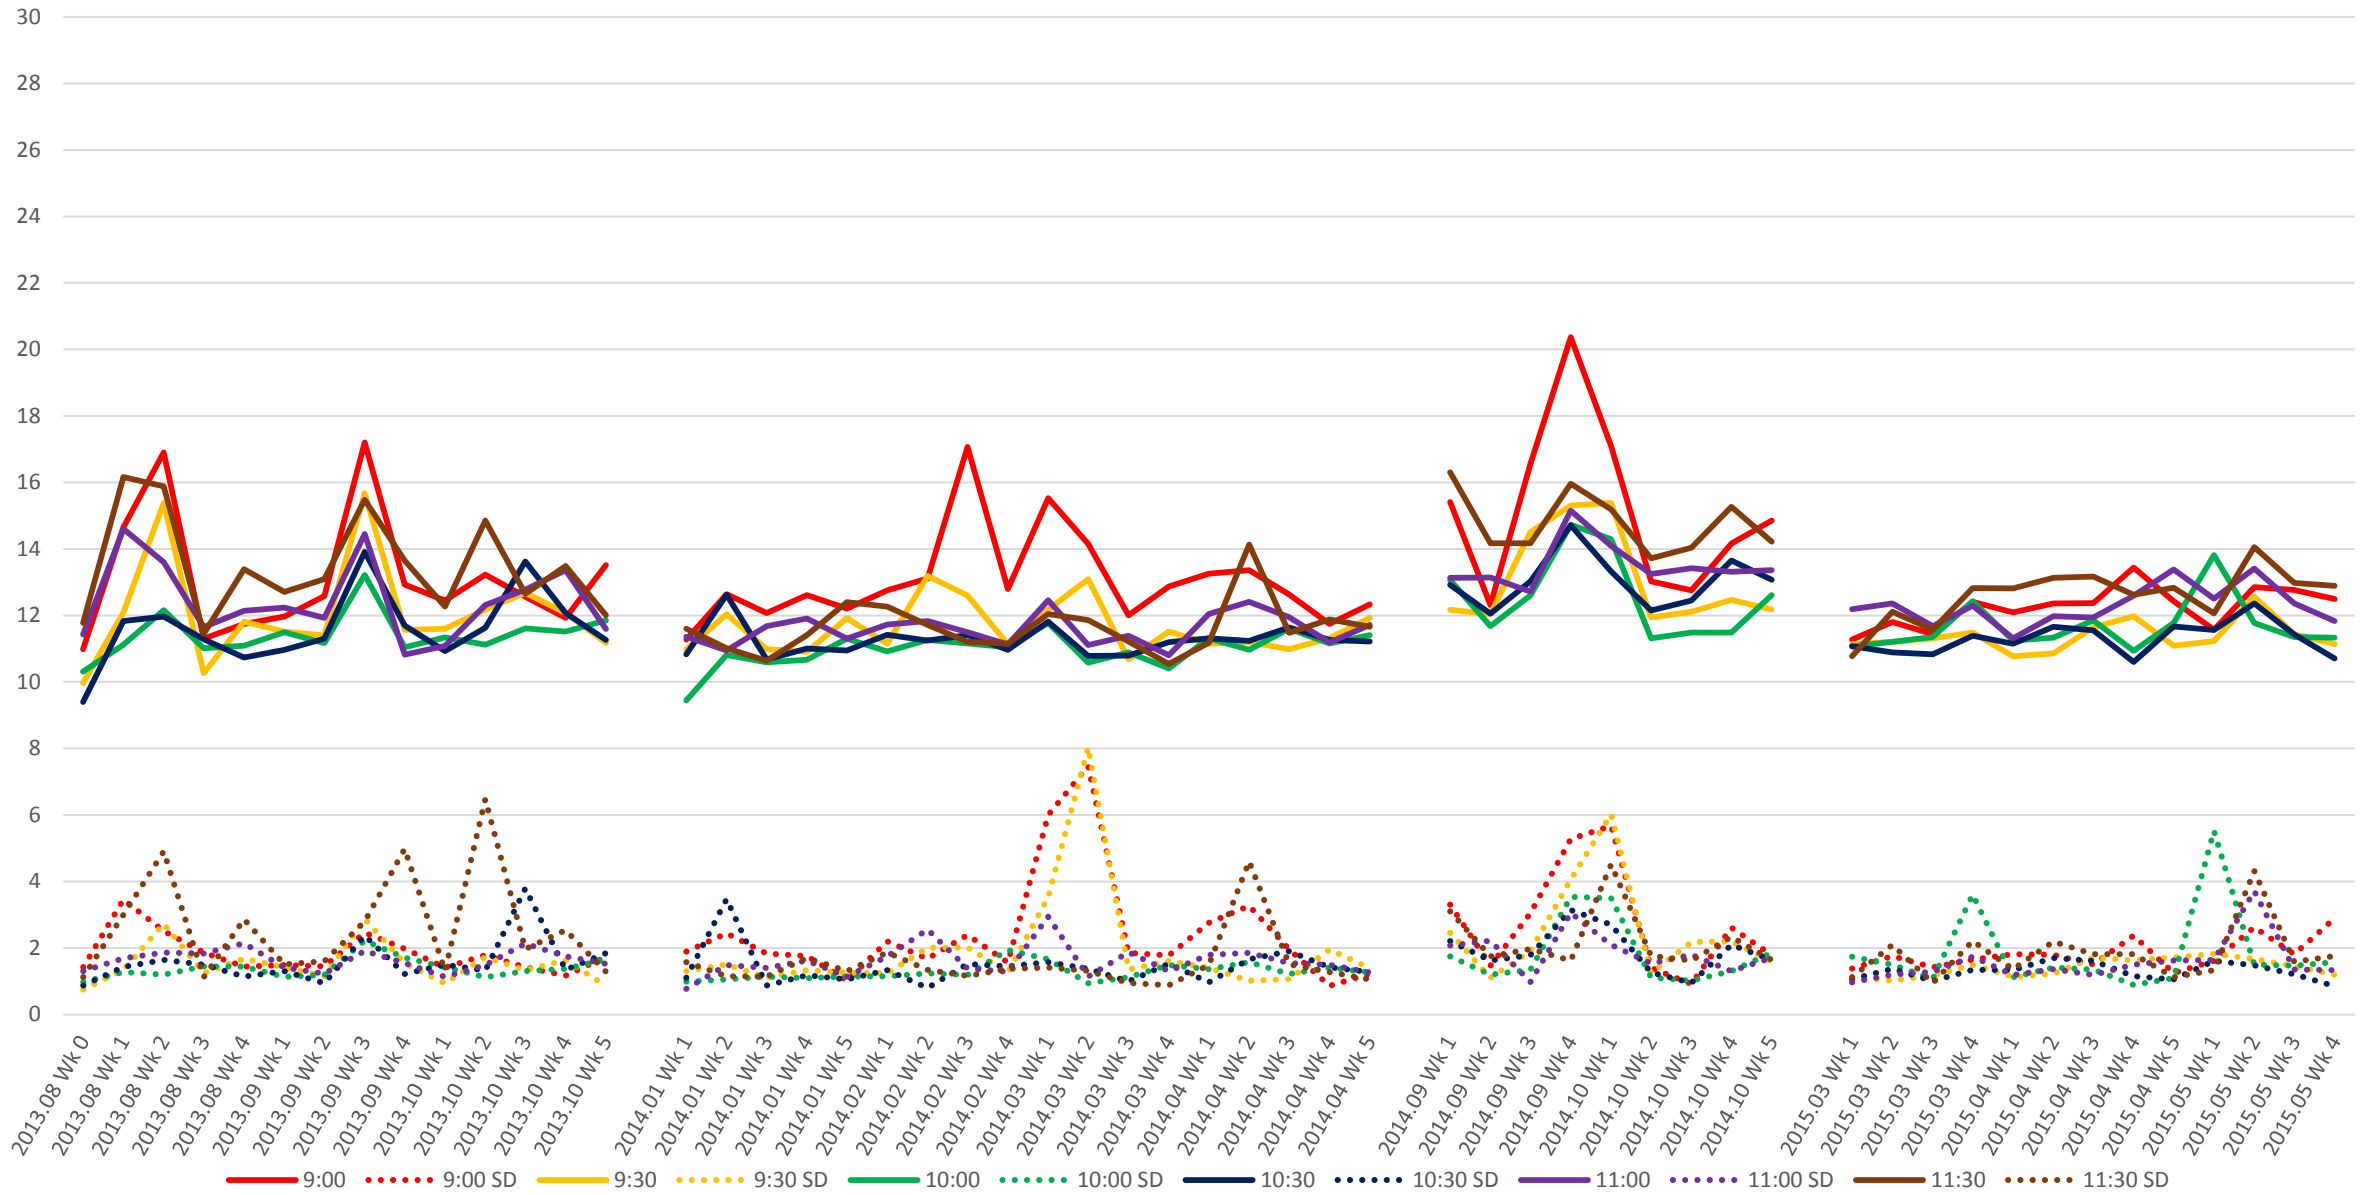

### 501 Queen Link Times From Bathurst St. To Yonge St. Eastbound Early Morning

501 Queen Link Times From Bathurst St. To Yonge St. Eastbound Late Morning

501 Queen Link Times From Bathurst St. To Yonge St. Eastbound Early Afternoon

501 Queen Link Times From Bathurst St. To Yonge St. Eastbound Late Afternoon

501 Queen Link Times From Bathurst St. To Yonge St. Eastbound Early Evening

501 Queen Link Times From Bathurst St. To Yonge St. Eastbound Late Evening