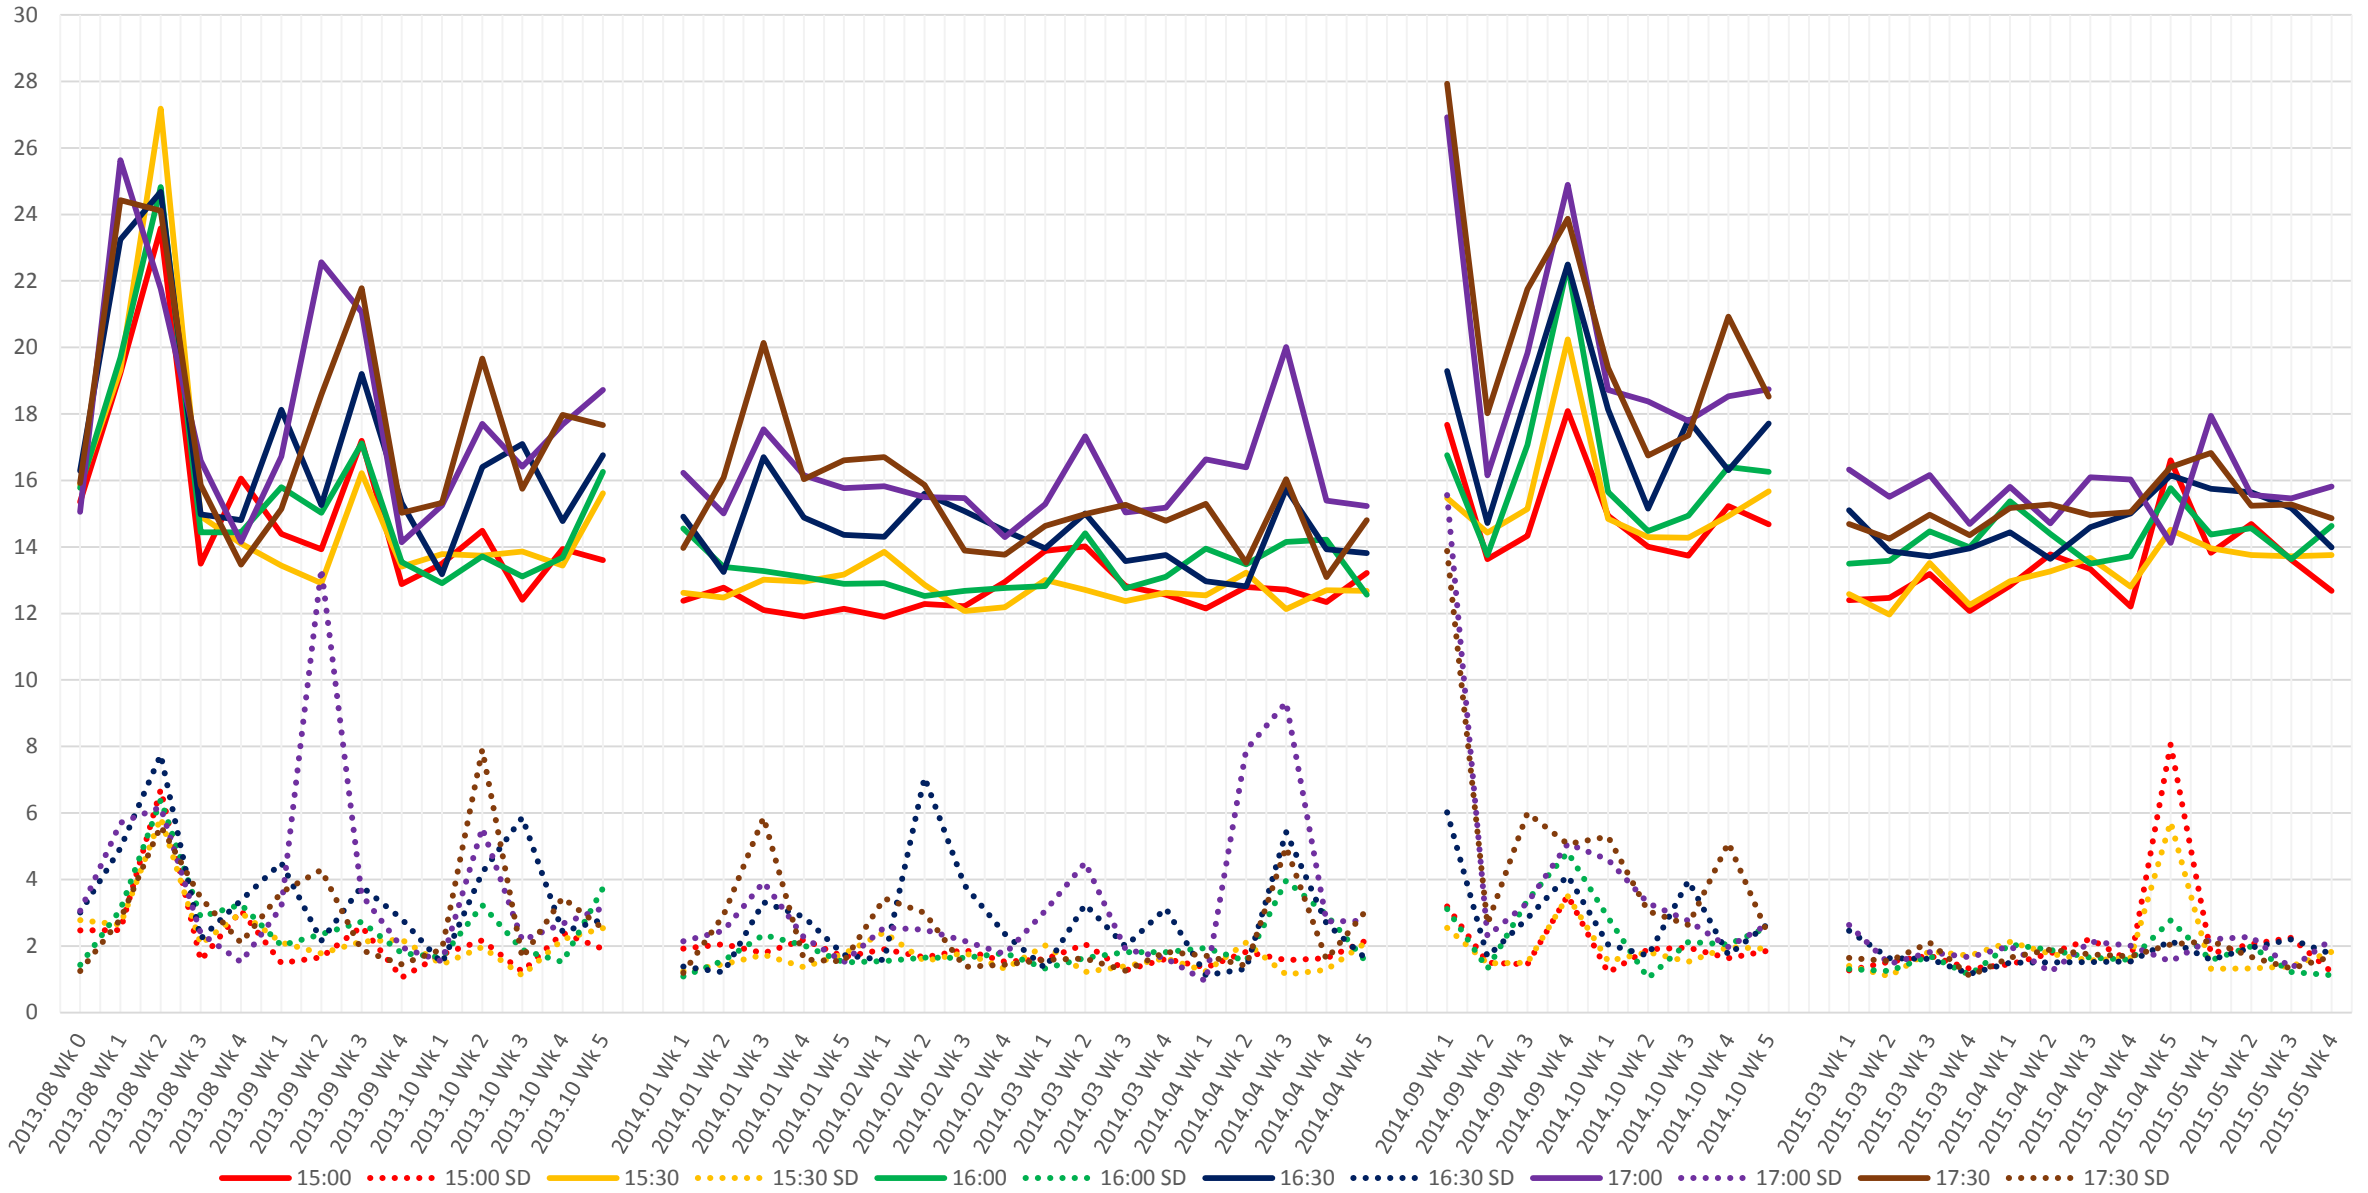

### 501 Queen Link Times From Bathurst St. To Yonge St. Eastbound Early Morning

501 Queen Link Times From Bathurst St. To Yonge St. Eastbound Late Morning

501 Queen Link Times From Bathurst St. To Yonge St. Eastbound Early Afternoon

501 Queen Link Times From Bathurst St. To Yonge St. Eastbound Late Afternoon

501 Queen Link Times From Bathurst St. To Yonge St. Eastbound Early Evening

501 Queen Link Times From Bathurst St. To Yonge St. Eastbound Late Evening