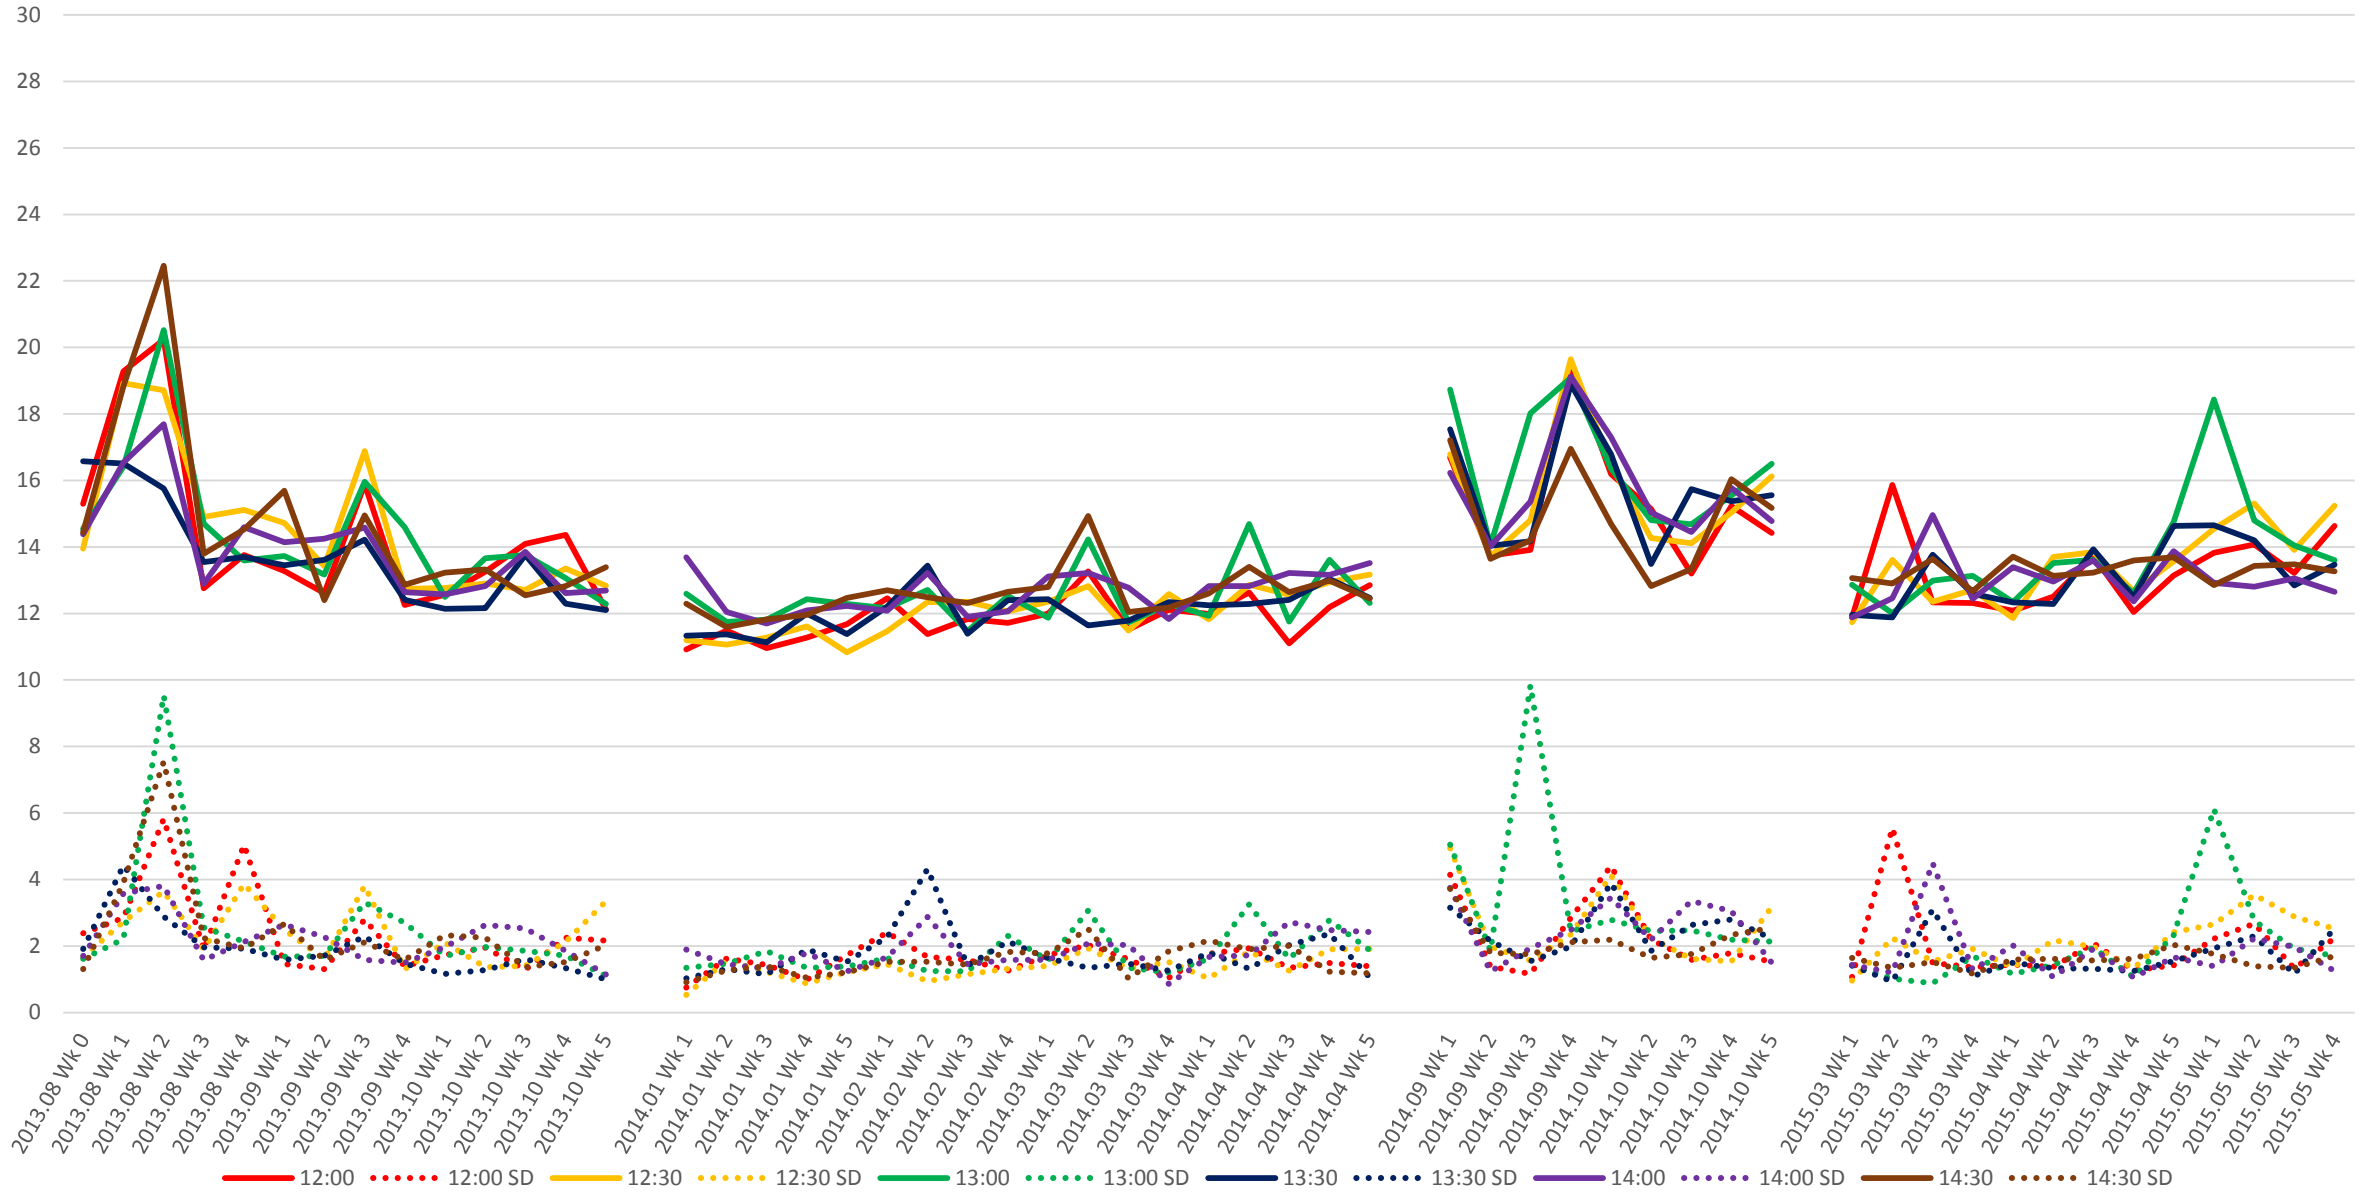

### 501 Queen Link Times From Bathurst St. To Yonge St. Eastbound Early Morning

501 Queen Link Times From Bathurst St. To Yonge St. Eastbound Late Morning

501 Queen Link Times From Bathurst St. To Yonge St. Eastbound Early Afternoon

501 Queen Link Times From Bathurst St. To Yonge St. Eastbound Late Afternoon

501 Queen Link Times From Bathurst St. To Yonge St. Eastbound Early Evening

501 Queen Link Times From Bathurst St. To Yonge St. Eastbound Late Evening