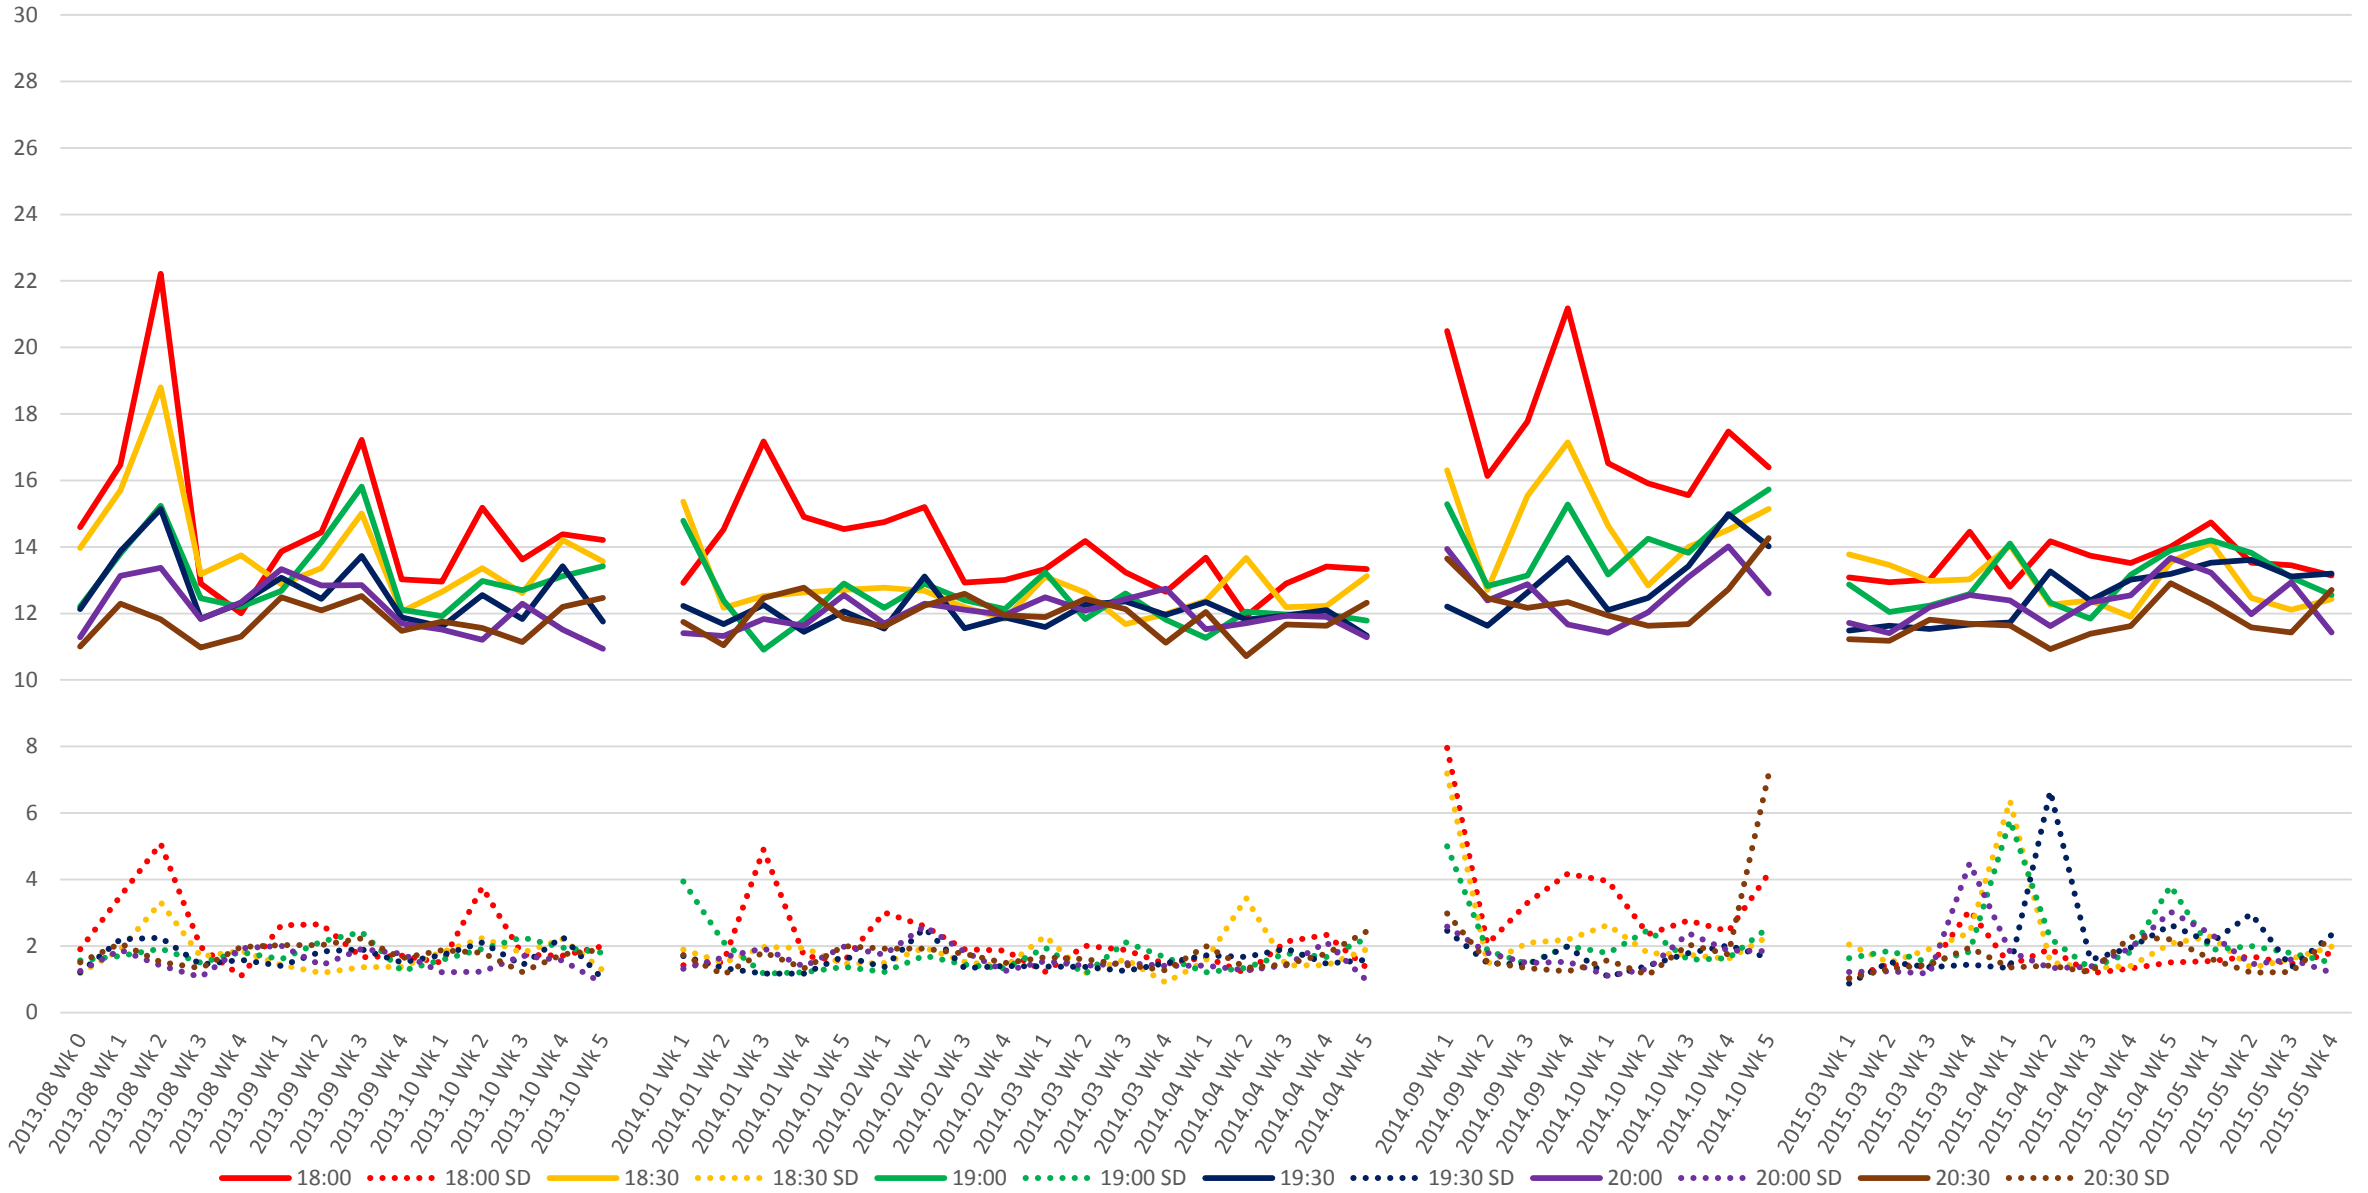

### 501 Queen Link Times From Bathurst St. To Yonge St. Eastbound Early Morning

501 Queen Link Times From Bathurst St. To Yonge St. Eastbound Late Morning

501 Queen Link Times From Bathurst St. To Yonge St. Eastbound Early Afternoon

501 Queen Link Times From Bathurst St. To Yonge St. Eastbound Late Afternoon

501 Queen Link Times From Bathurst St. To Yonge St. Eastbound Early Evening

501 Queen Link Times From Bathurst St. To Yonge St. Eastbound Late Evening