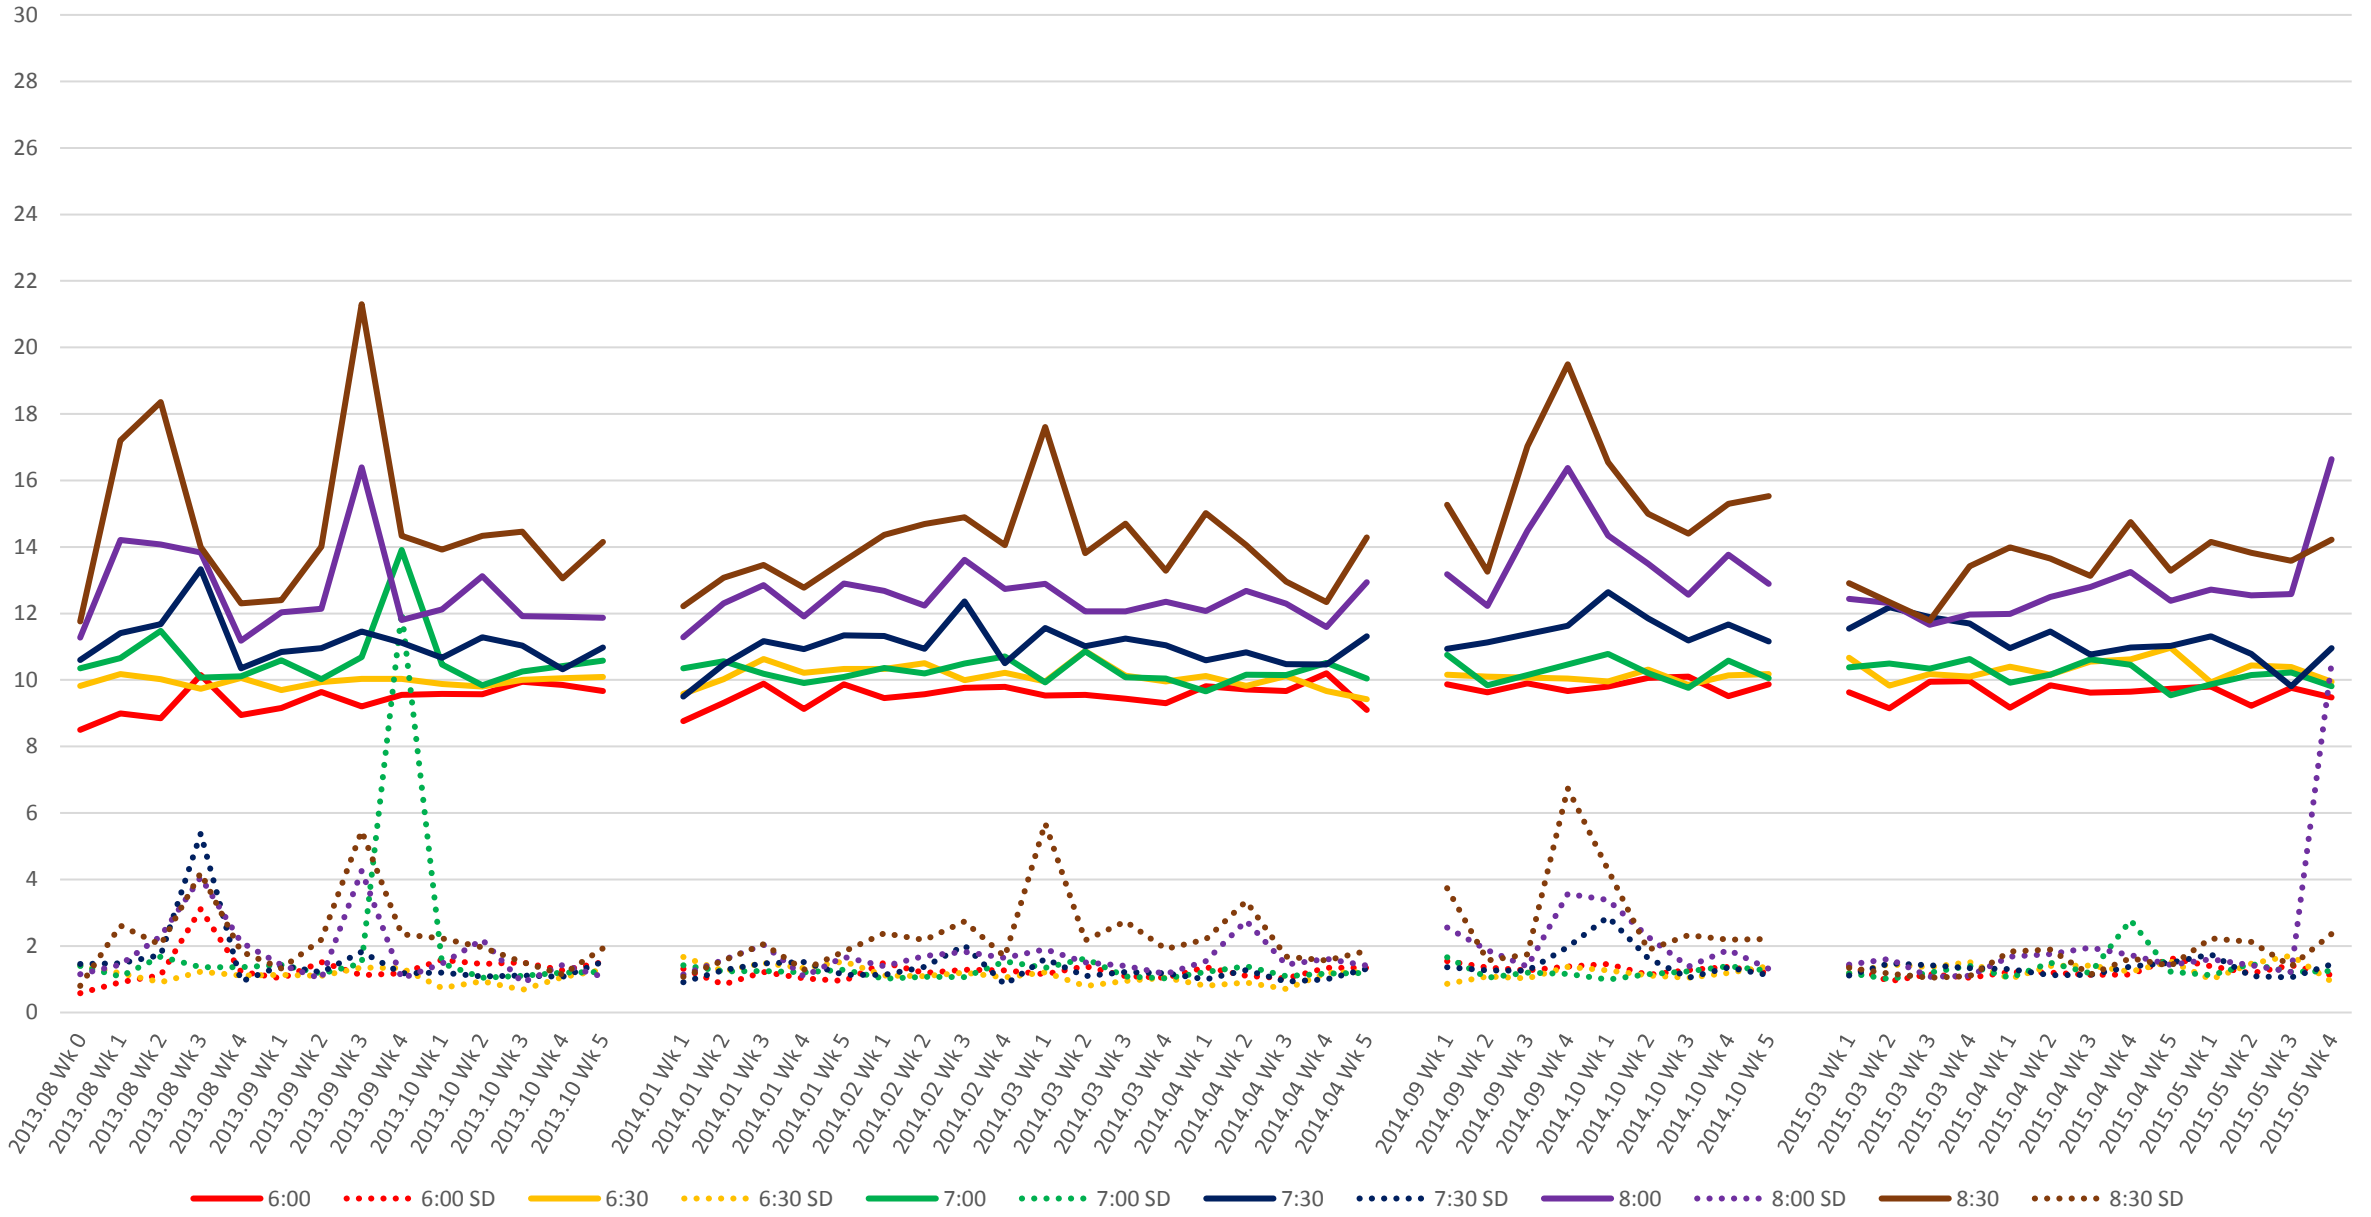

### 501 Queen Link Times From Bathurst St. To Yonge St. Eastbound Early Morning

501 Queen Link Times From Bathurst St. To Yonge St. Eastbound Late Morning

501 Queen Link Times From Bathurst St. To Yonge St. Eastbound Early Afternoon

501 Queen Link Times From Bathurst St. To Yonge St. Eastbound Late Afternoon

501 Queen Link Times From Bathurst St. To Yonge St. Eastbound Early Evening

501 Queen Link Times From Bathurst St. To Yonge St. Eastbound Late Evening