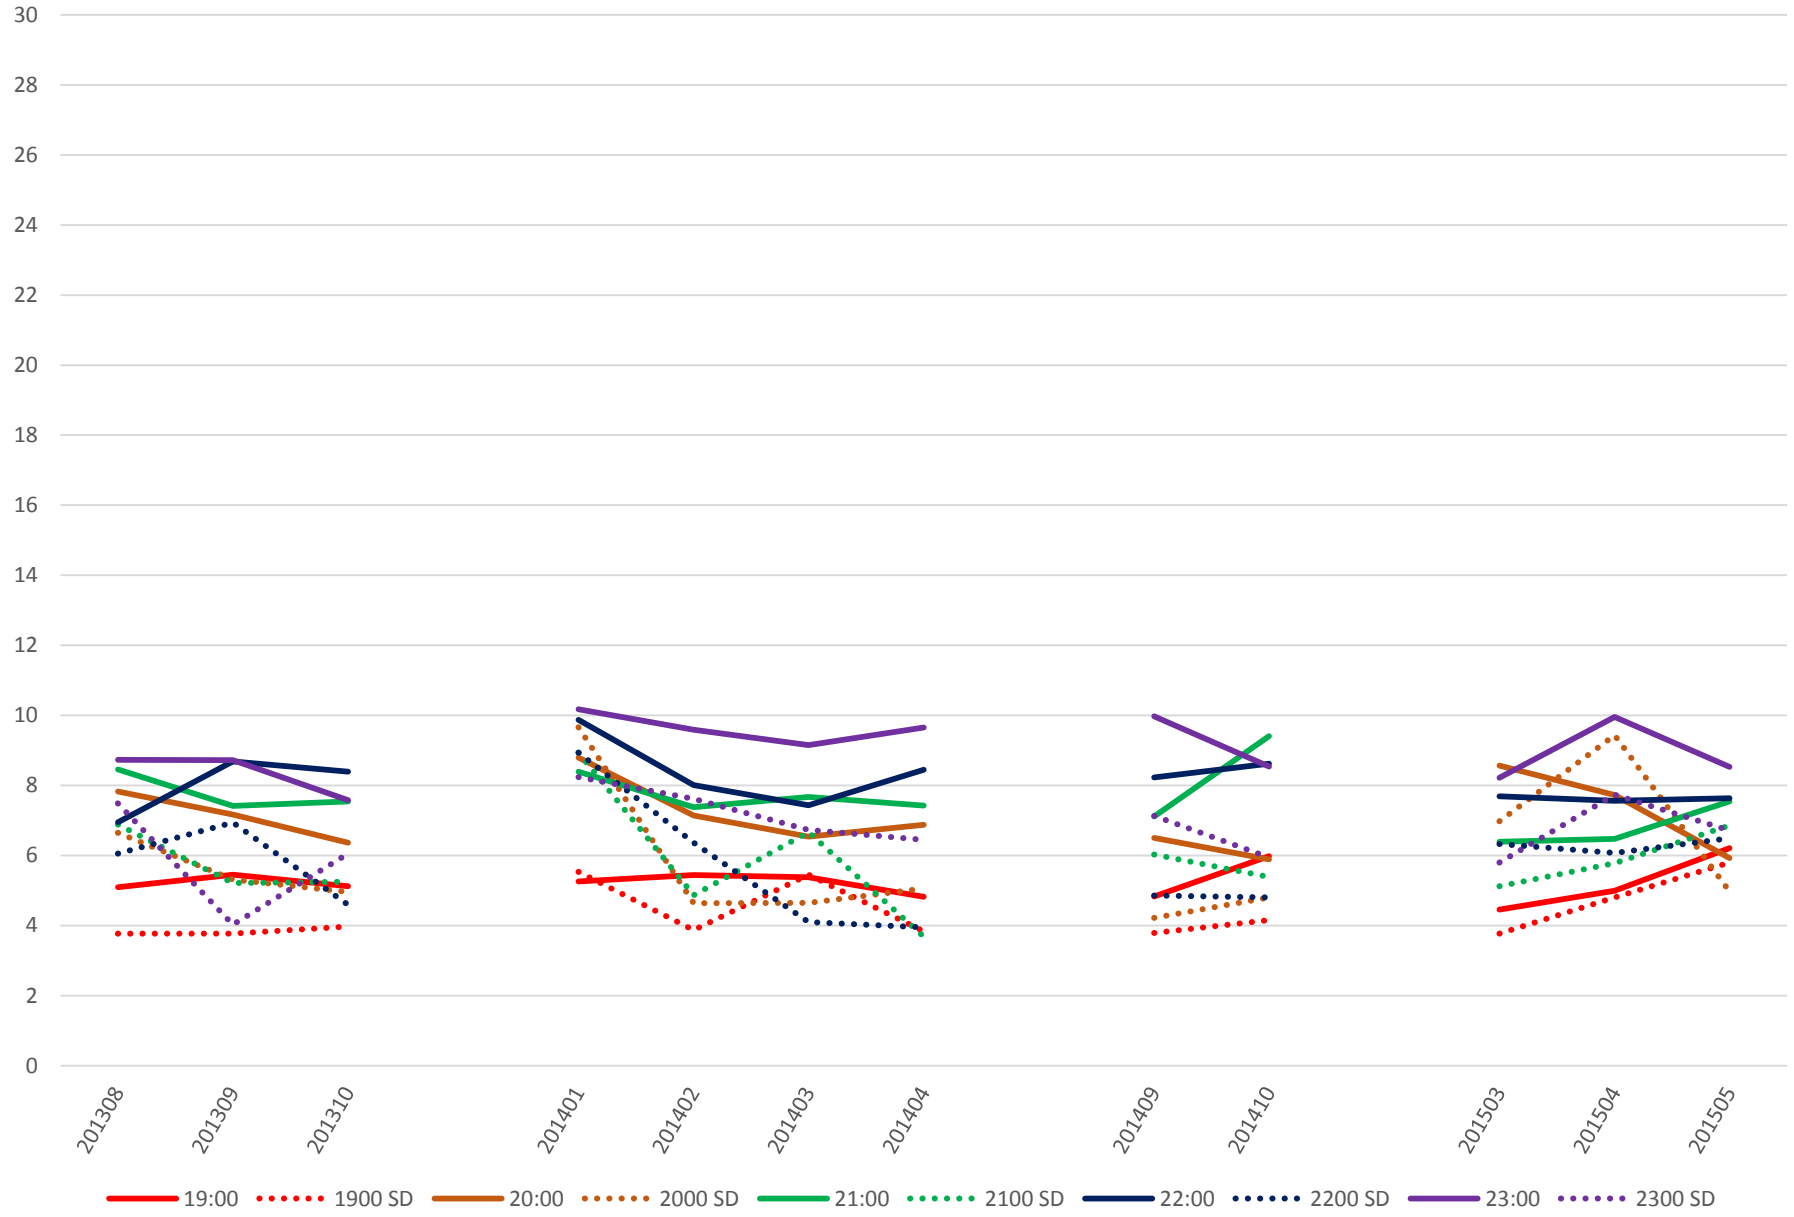

501 Queen Headways at Yonge St. Eastbound Saturday Morning

501 Queen Headways at Yonge St. Eastbound Saturday Midday

501 Queen Headways at Yonge St. Eastbound Saturday Afternoon

501 Queen Headways at Yonge St. Eastbound Saturday Evening

501 Queen Headways at Yonge St. Eastbound Sunday Morning

501 Queen Headways at Yonge St. Eastbound Sunday Midday

501 Queen Headways at Yonge St. Eastbound Sunday Afternoon

501 Queen Headways at Yonge St. Eastbound Sunday Evening