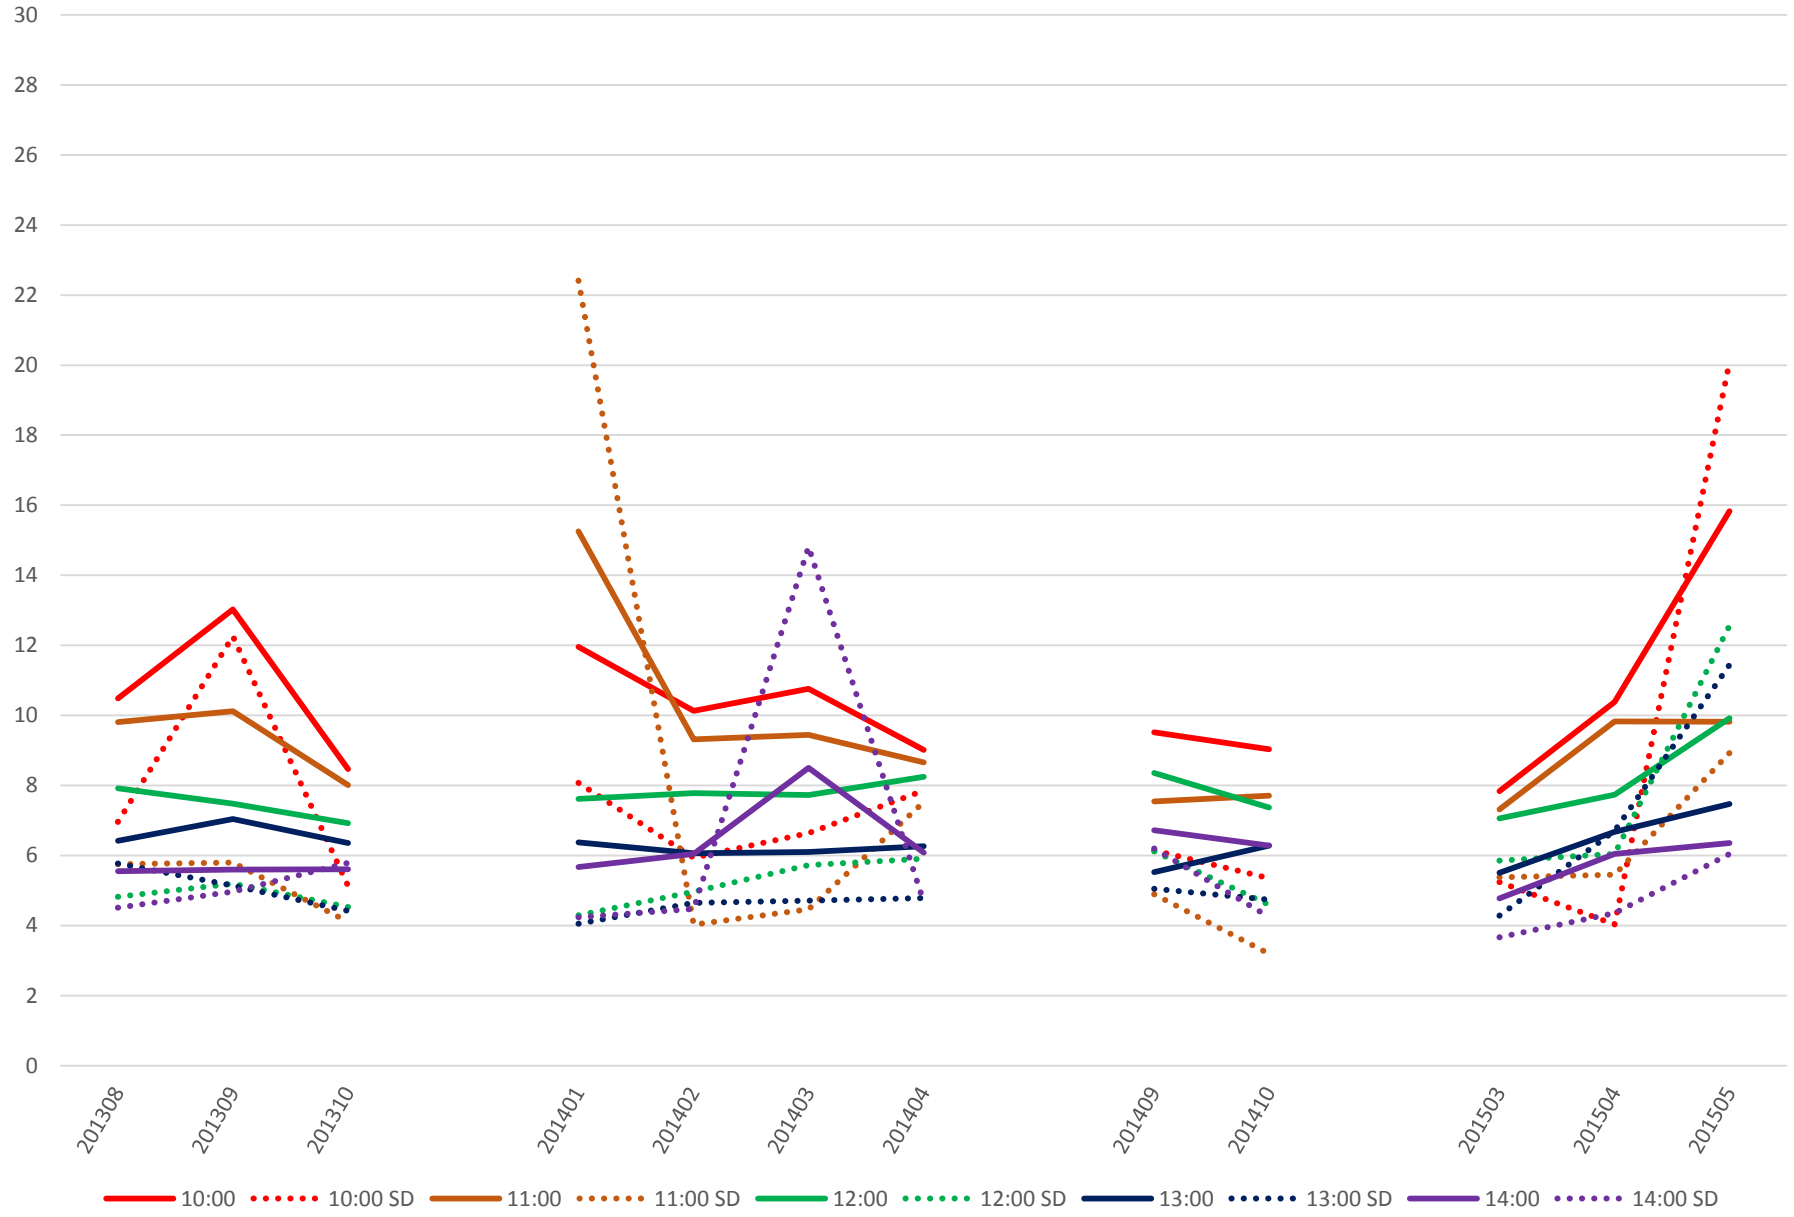

501 Queen Headways at Yonge St. Eastbound Saturday Morning

501 Queen Headways at Yonge St. Eastbound Saturday Midday

501 Queen Headways at Yonge St. Eastbound Saturday Afternoon

501 Queen Headways at Yonge St. Eastbound Saturday Evening

501 Queen Headways at Yonge St. Eastbound Sunday Morning

501 Queen Headways at Yonge St. Eastbound Sunday Midday

501 Queen Headways at Yonge St. Eastbound Sunday Afternoon

501 Queen Headways at Yonge St. Eastbound Sunday Evening