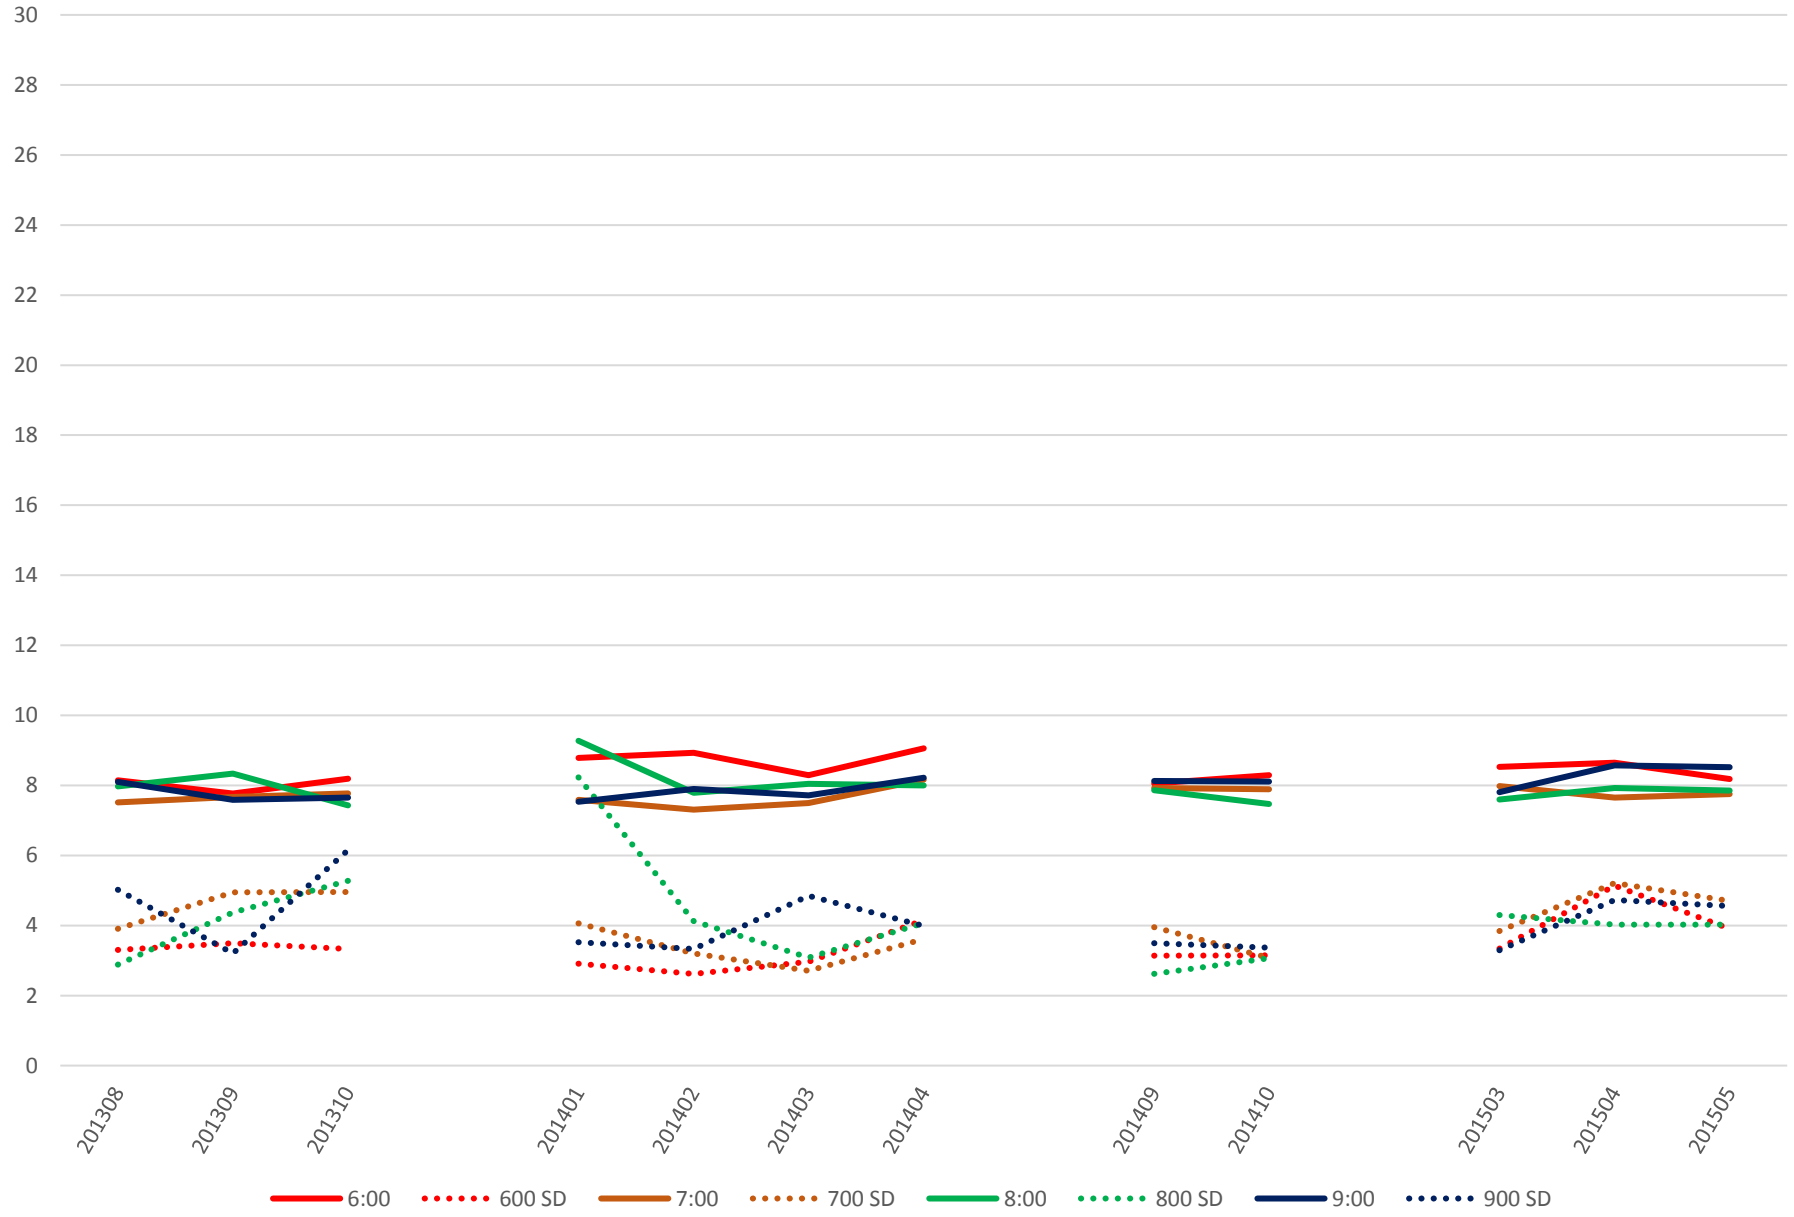

501 Queen Headways at Yonge St. Eastbound Saturday Morning

501 Queen Headways at Yonge St. Eastbound Saturday Midday

501 Queen Headways at Yonge St. Eastbound Saturday Afternoon

501 Queen Headways at Yonge St. Eastbound Saturday Evening

501 Queen Headways at Yonge St. Eastbound Sunday Morning

501 Queen Headways at Yonge St. Eastbound Sunday Midday

501 Queen Headways at Yonge St. Eastbound Sunday Afternoon

501 Queen Headways at Yonge St. Eastbound Sunday Evening