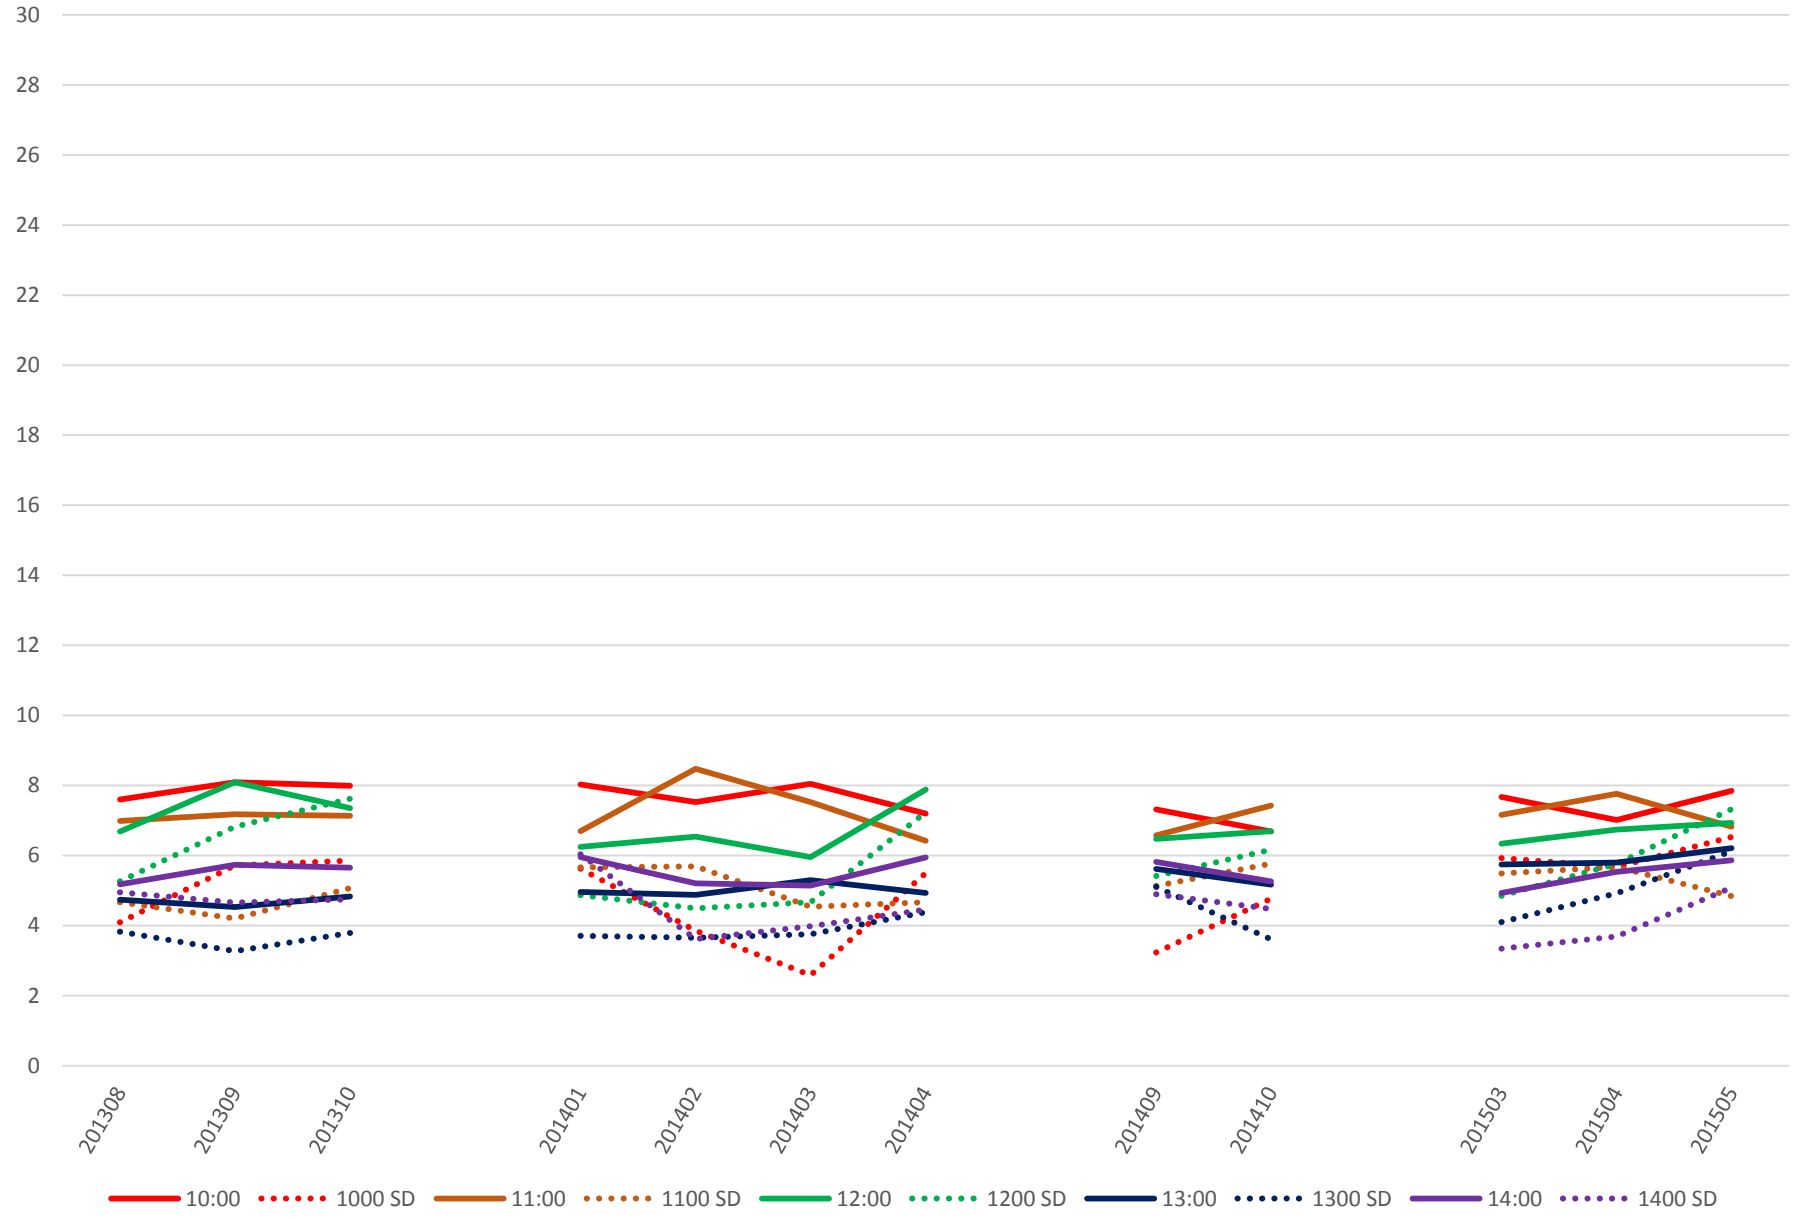

501 Queen Headways at Yonge St. Eastbound Saturday Morning

501 Queen Headways at Yonge St. Eastbound Saturday Midday

501 Queen Headways at Yonge St. Eastbound Saturday Afternoon

501 Queen Headways at Yonge St. Eastbound Saturday Evening

501 Queen Headways at Yonge St. Eastbound Sunday Morning

501 Queen Headways at Yonge St. Eastbound Sunday Midday

501 Queen Headways at Yonge St. Eastbound Sunday Afternoon

501 Queen Headways at Yonge St. Eastbound Sunday Evening