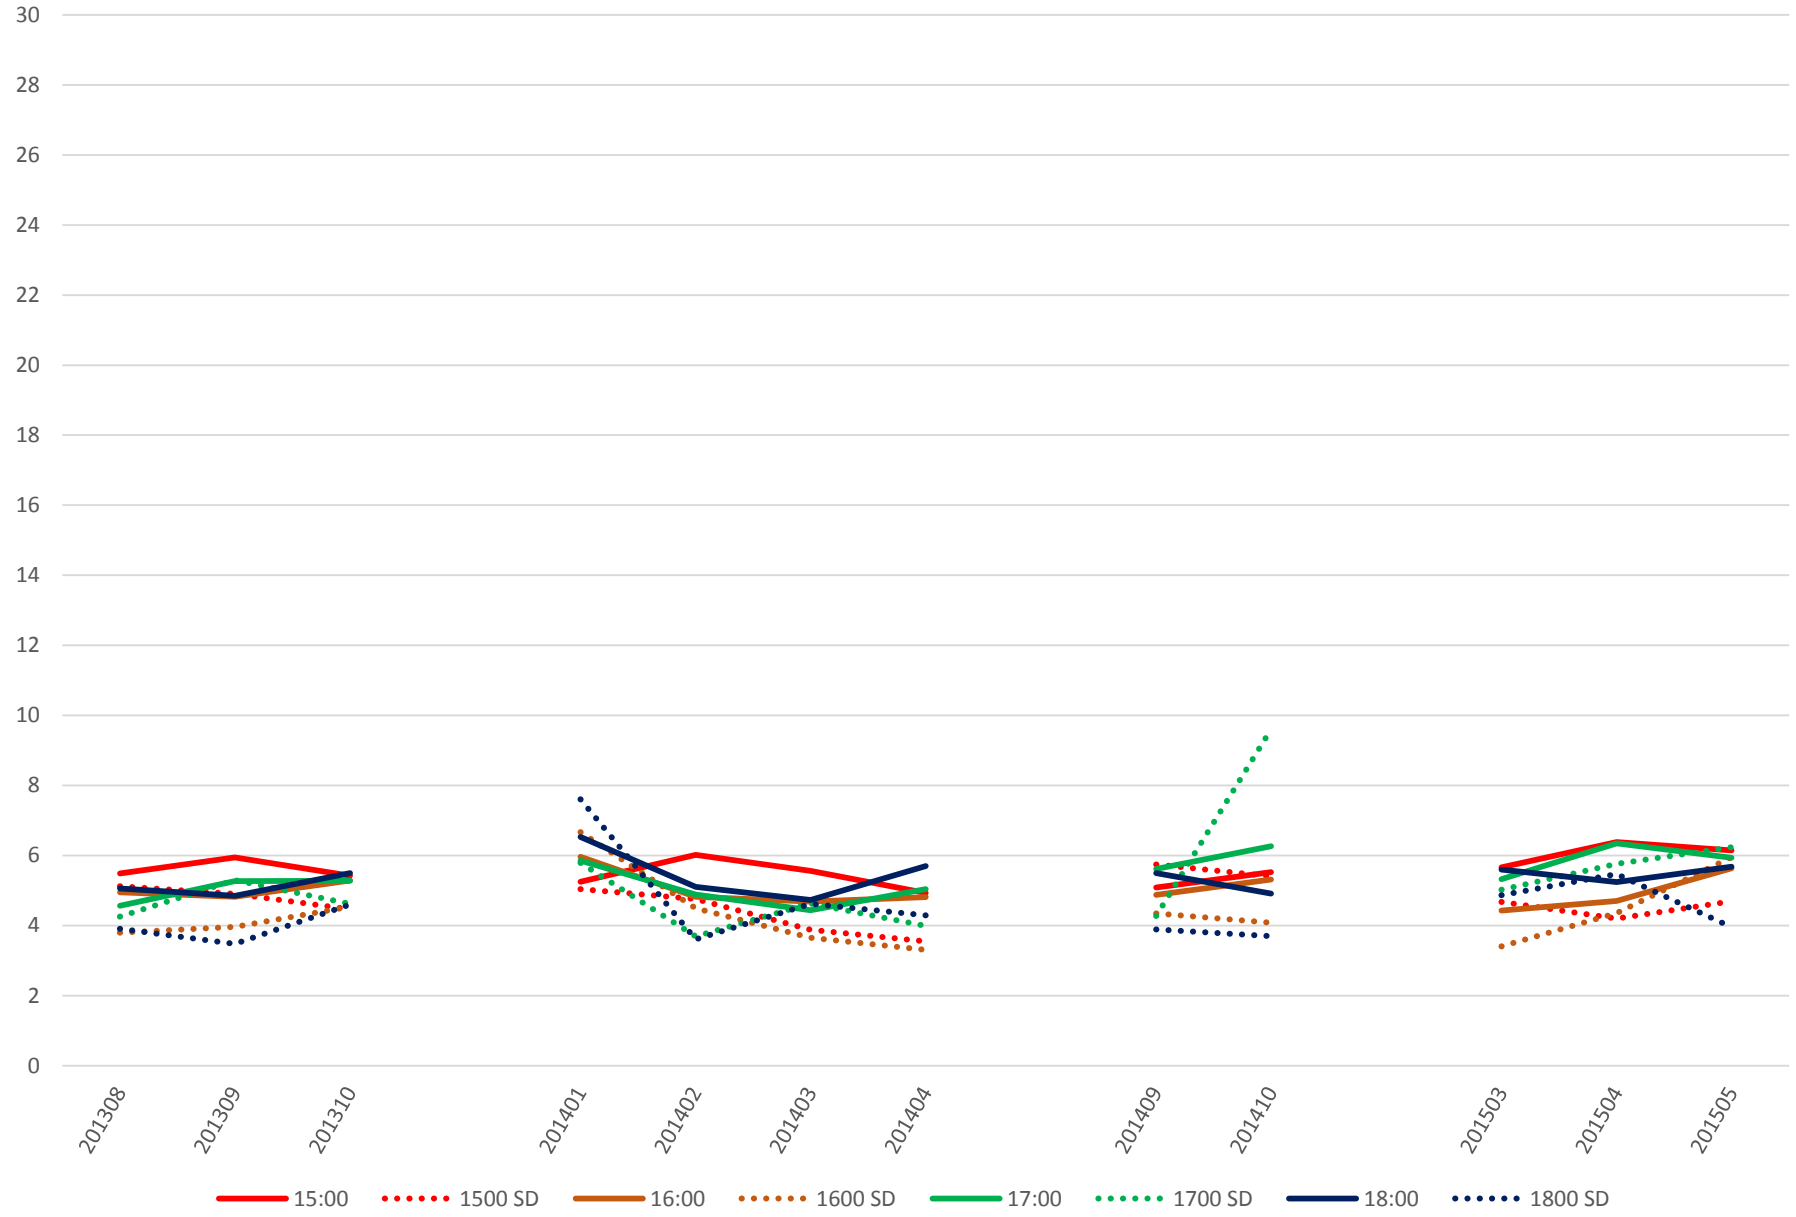

501 Queen Headways at Yonge St. Eastbound Saturday Morning

501 Queen Headways at Yonge St. Eastbound Saturday Midday

501 Queen Headways at Yonge St. Eastbound Saturday Afternoon

501 Queen Headways at Yonge St. Eastbound Saturday Evening

501 Queen Headways at Yonge St. Eastbound Sunday Morning

501 Queen Headways at Yonge St. Eastbound Sunday Midday

501 Queen Headways at Yonge St. Eastbound Sunday Afternoon

501 Queen Headways at Yonge St. Eastbound Sunday Evening