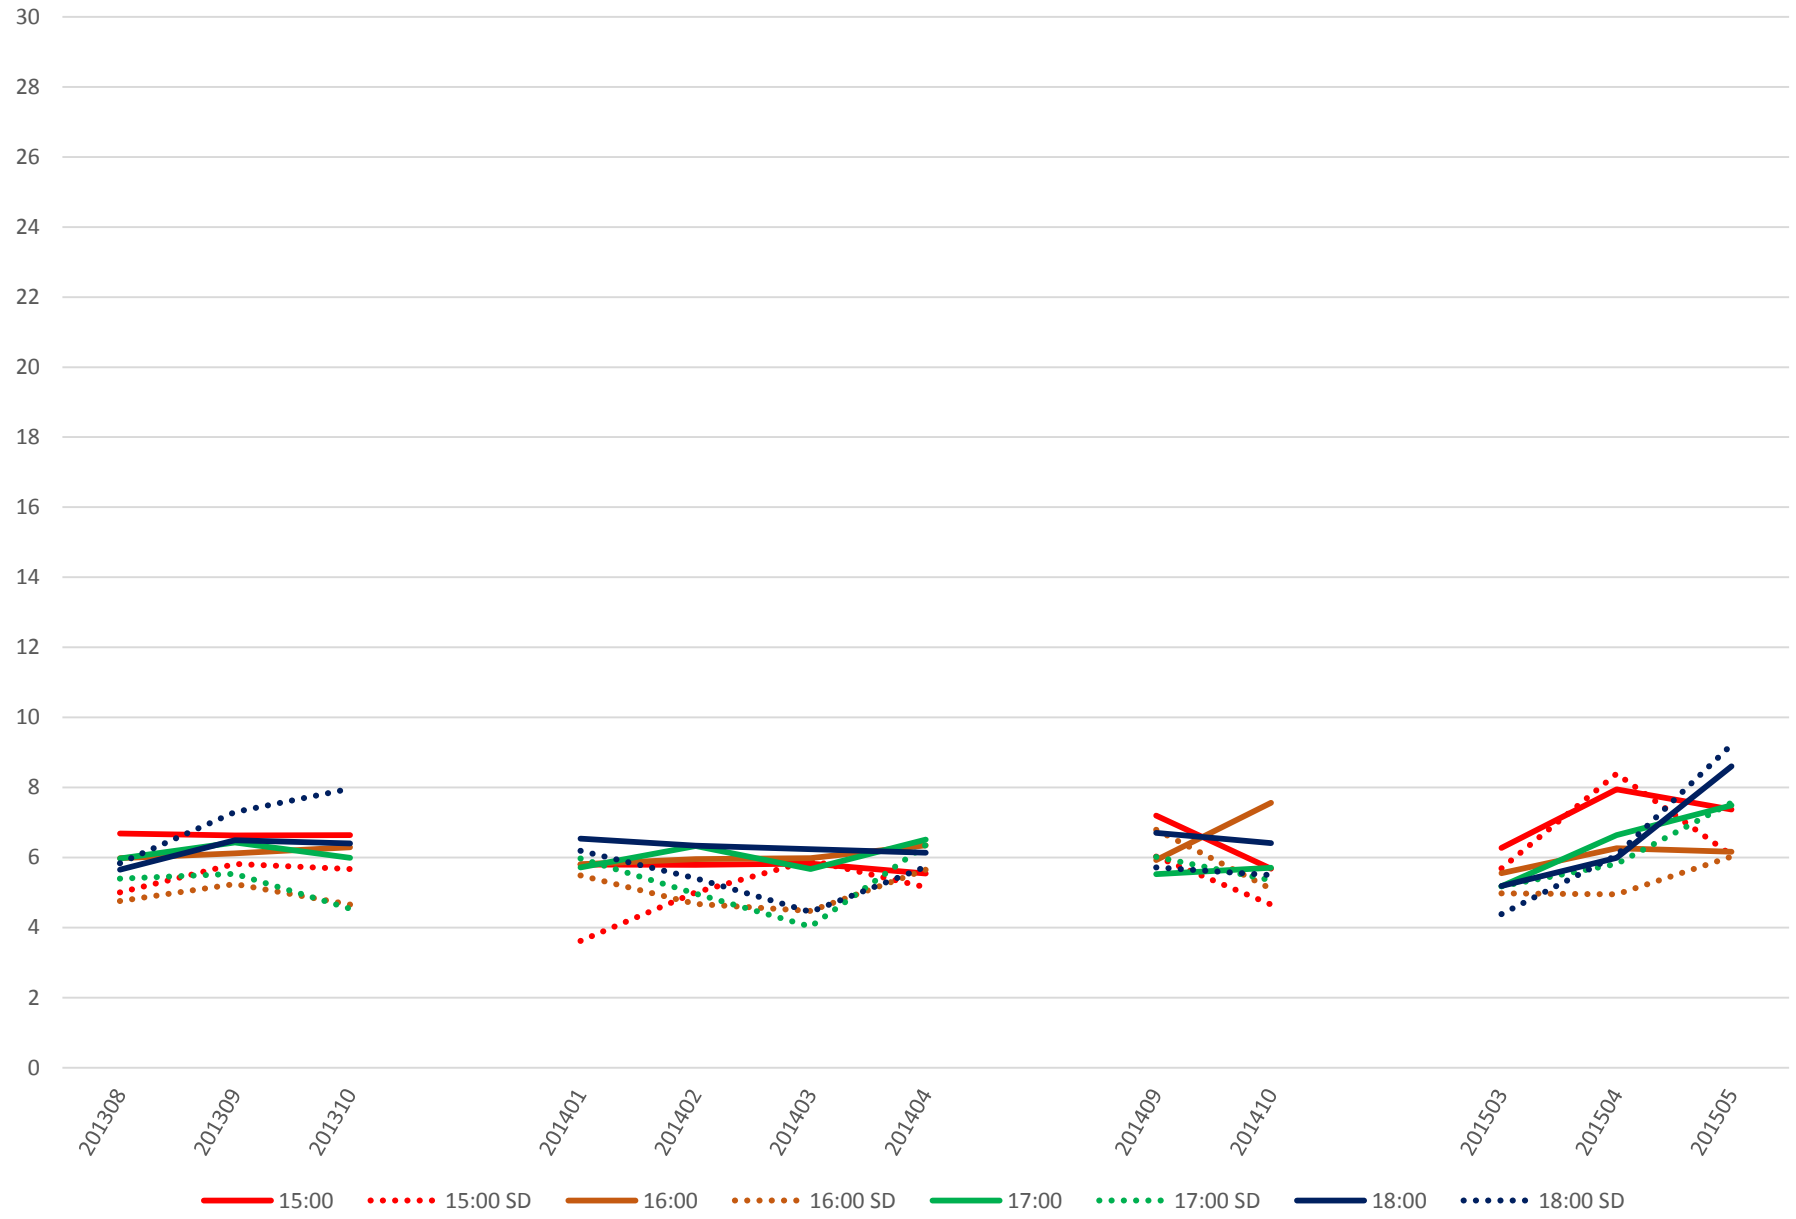

501 Queen Headways at Yonge St. Eastbound Saturday Morning

501 Queen Headways at Yonge St. Eastbound Saturday Midday

501 Queen Headways at Yonge St. Eastbound Saturday Afternoon

501 Queen Headways at Yonge St. Eastbound Saturday Evening

501 Queen Headways at Yonge St. Eastbound Sunday Morning

501 Queen Headways at Yonge St. Eastbound Sunday Midday

501 Queen Headways at Yonge St. Eastbound Sunday Afternoon

501 Queen Headways at Yonge St. Eastbound Sunday Evening