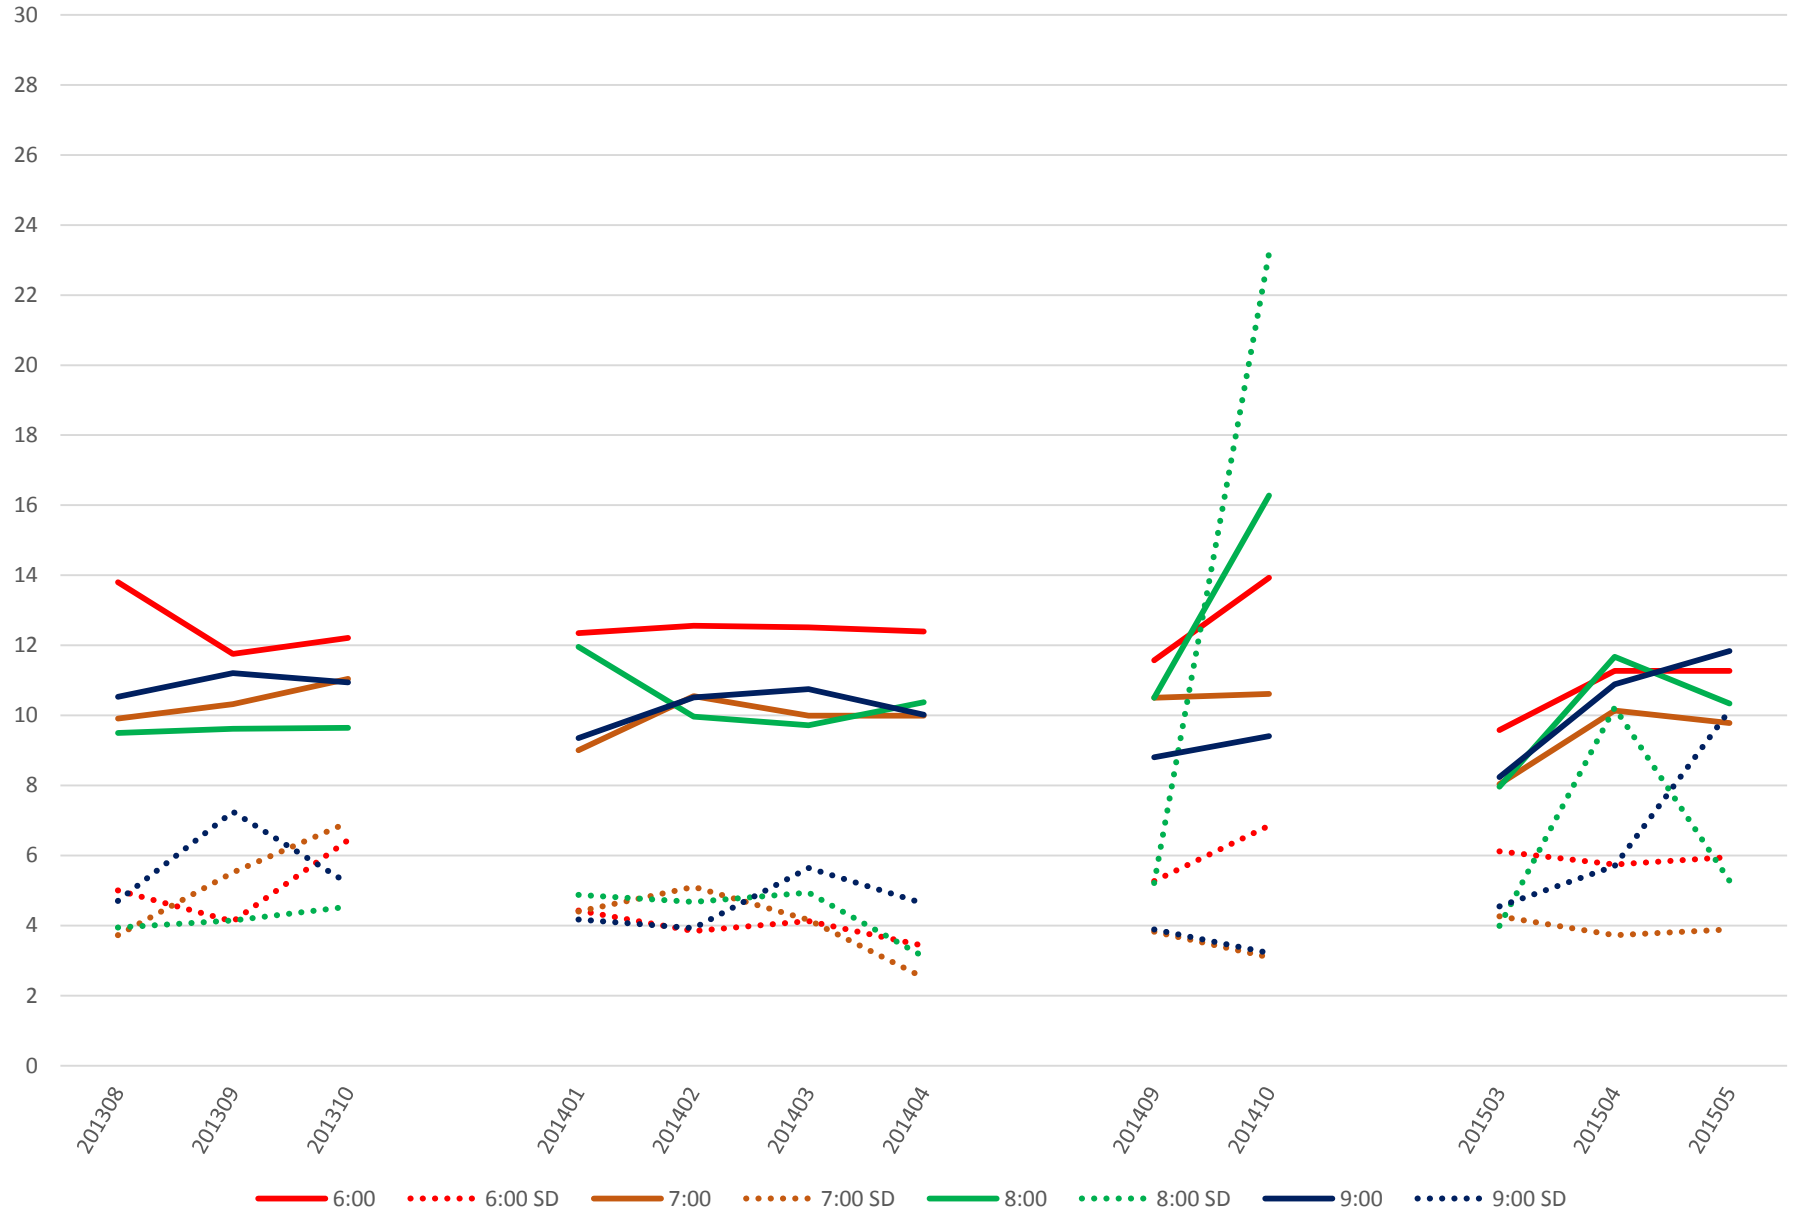

501 Queen Headways at Yonge St. Eastbound Saturday Morning

501 Queen Headways at Yonge St. Eastbound Saturday Midday

501 Queen Headways at Yonge St. Eastbound Saturday Afternoon

501 Queen Headways at Yonge St. Eastbound Saturday Evening

501 Queen Headways at Yonge St. Eastbound Sunday Morning

501 Queen Headways at Yonge St. Eastbound Sunday Midday

501 Queen Headways at Yonge St. Eastbound Sunday Afternoon

501 Queen Headways at Yonge St. Eastbound Sunday Evening