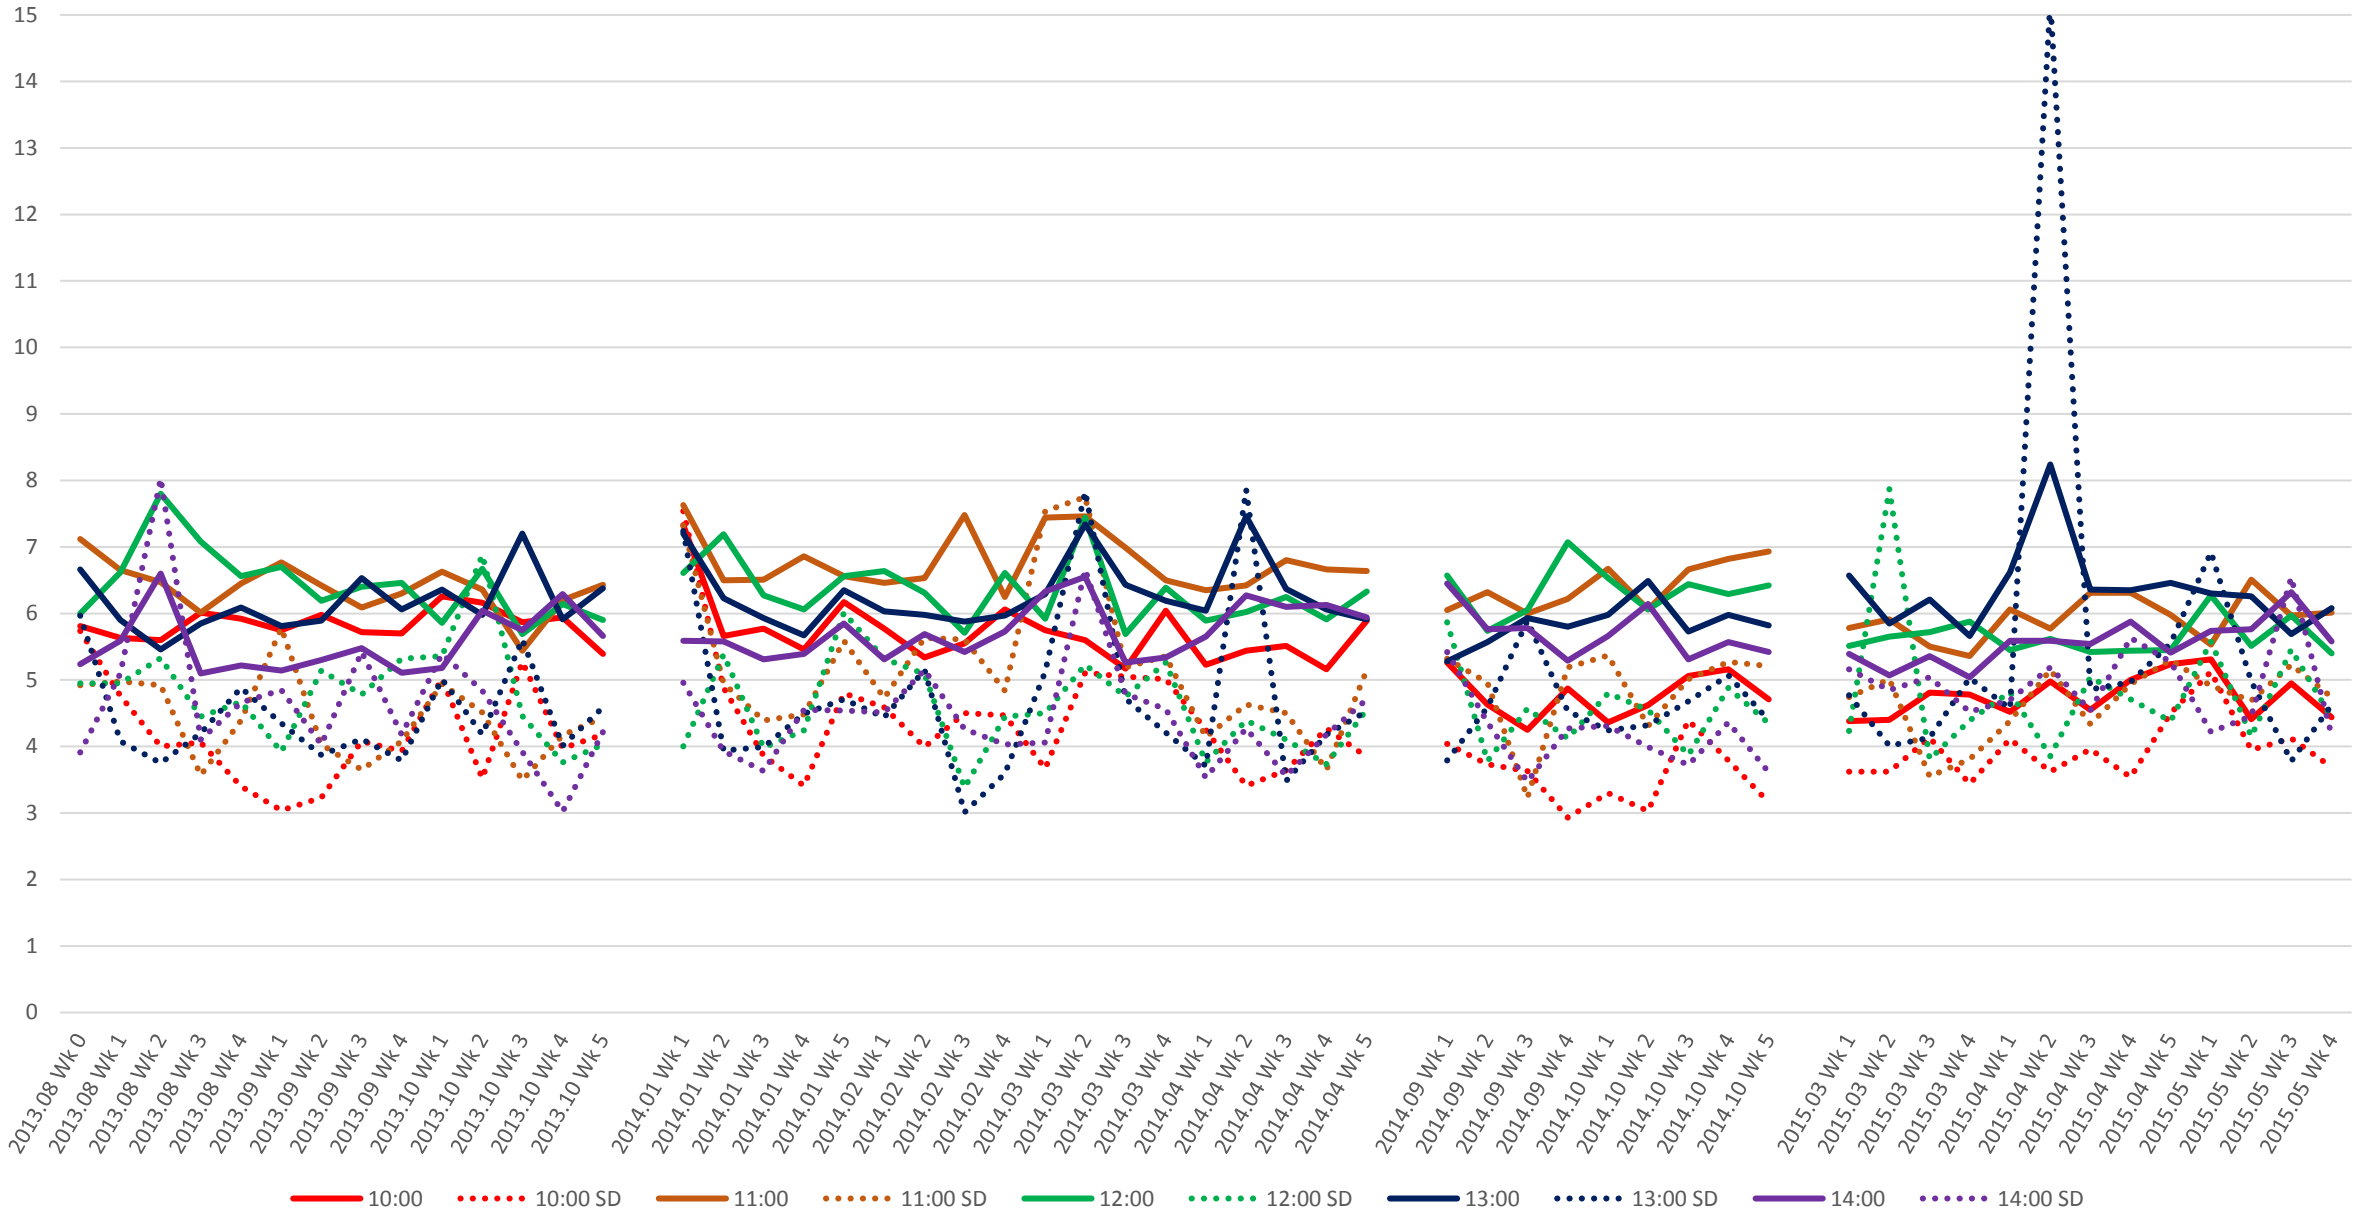

501 Queen Headways at Yonge St. Eastbound Morning

501 Queen Headways at Yonge St. Eastbound Middy

501 Queen Headways at Yonge St. Eastbound Afternoon

501 Queen Headways at Yonge St. Eastbound Evening