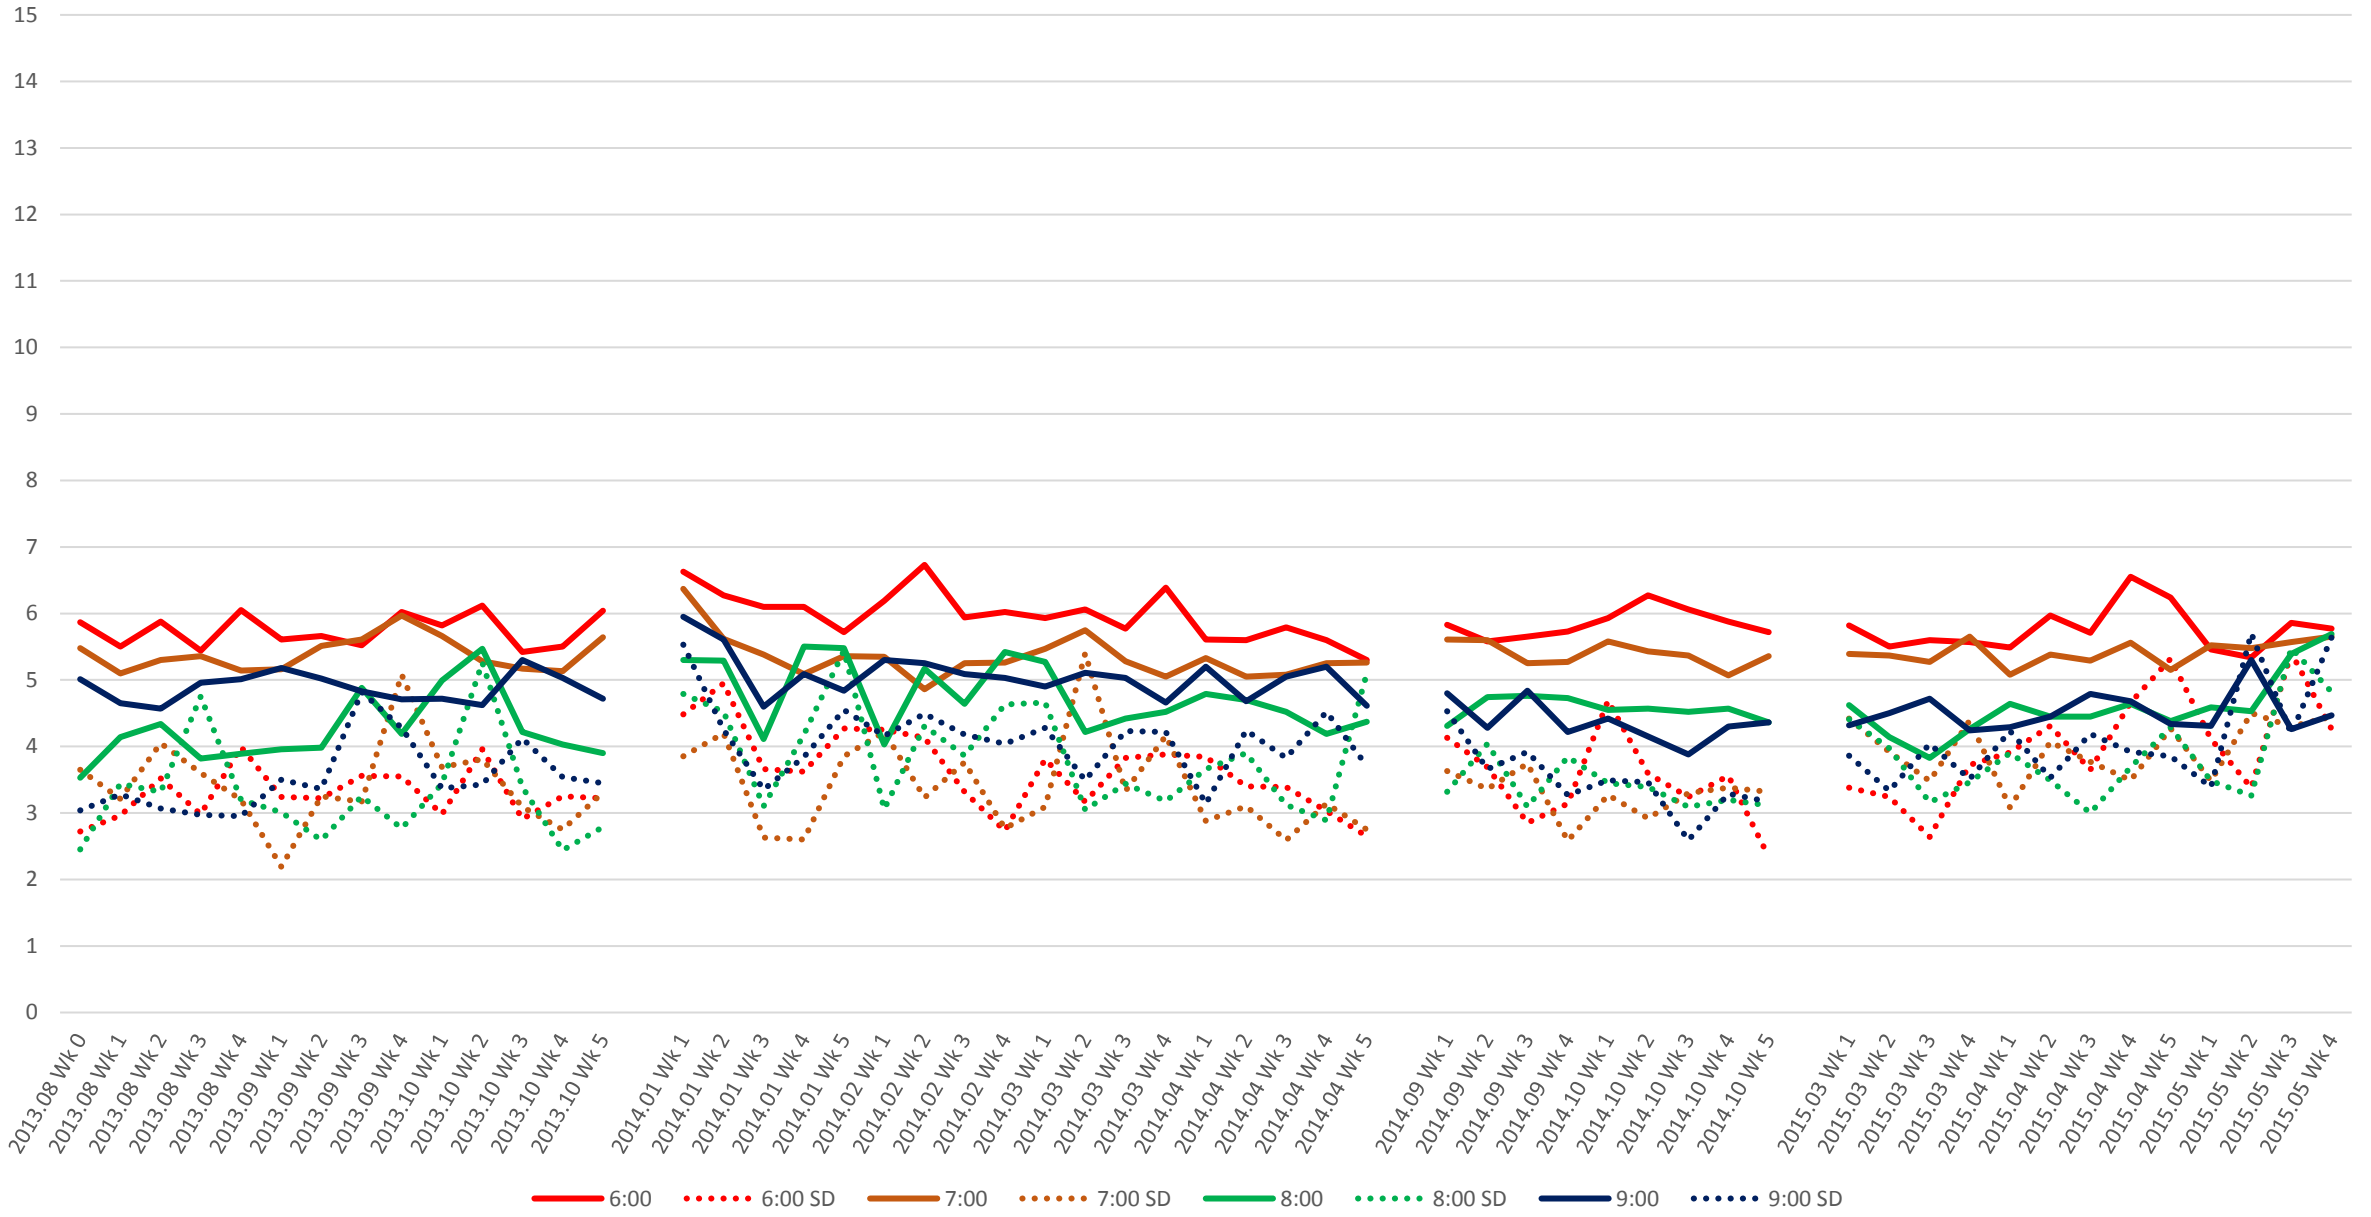

501 Queen Headways at Yonge St. Eastbound Morning

501 Queen Headways at Yonge St. Eastbound Middy

501 Queen Headways at Yonge St. Eastbound Afternoon

501 Queen Headways at Yonge St. Eastbound Evening