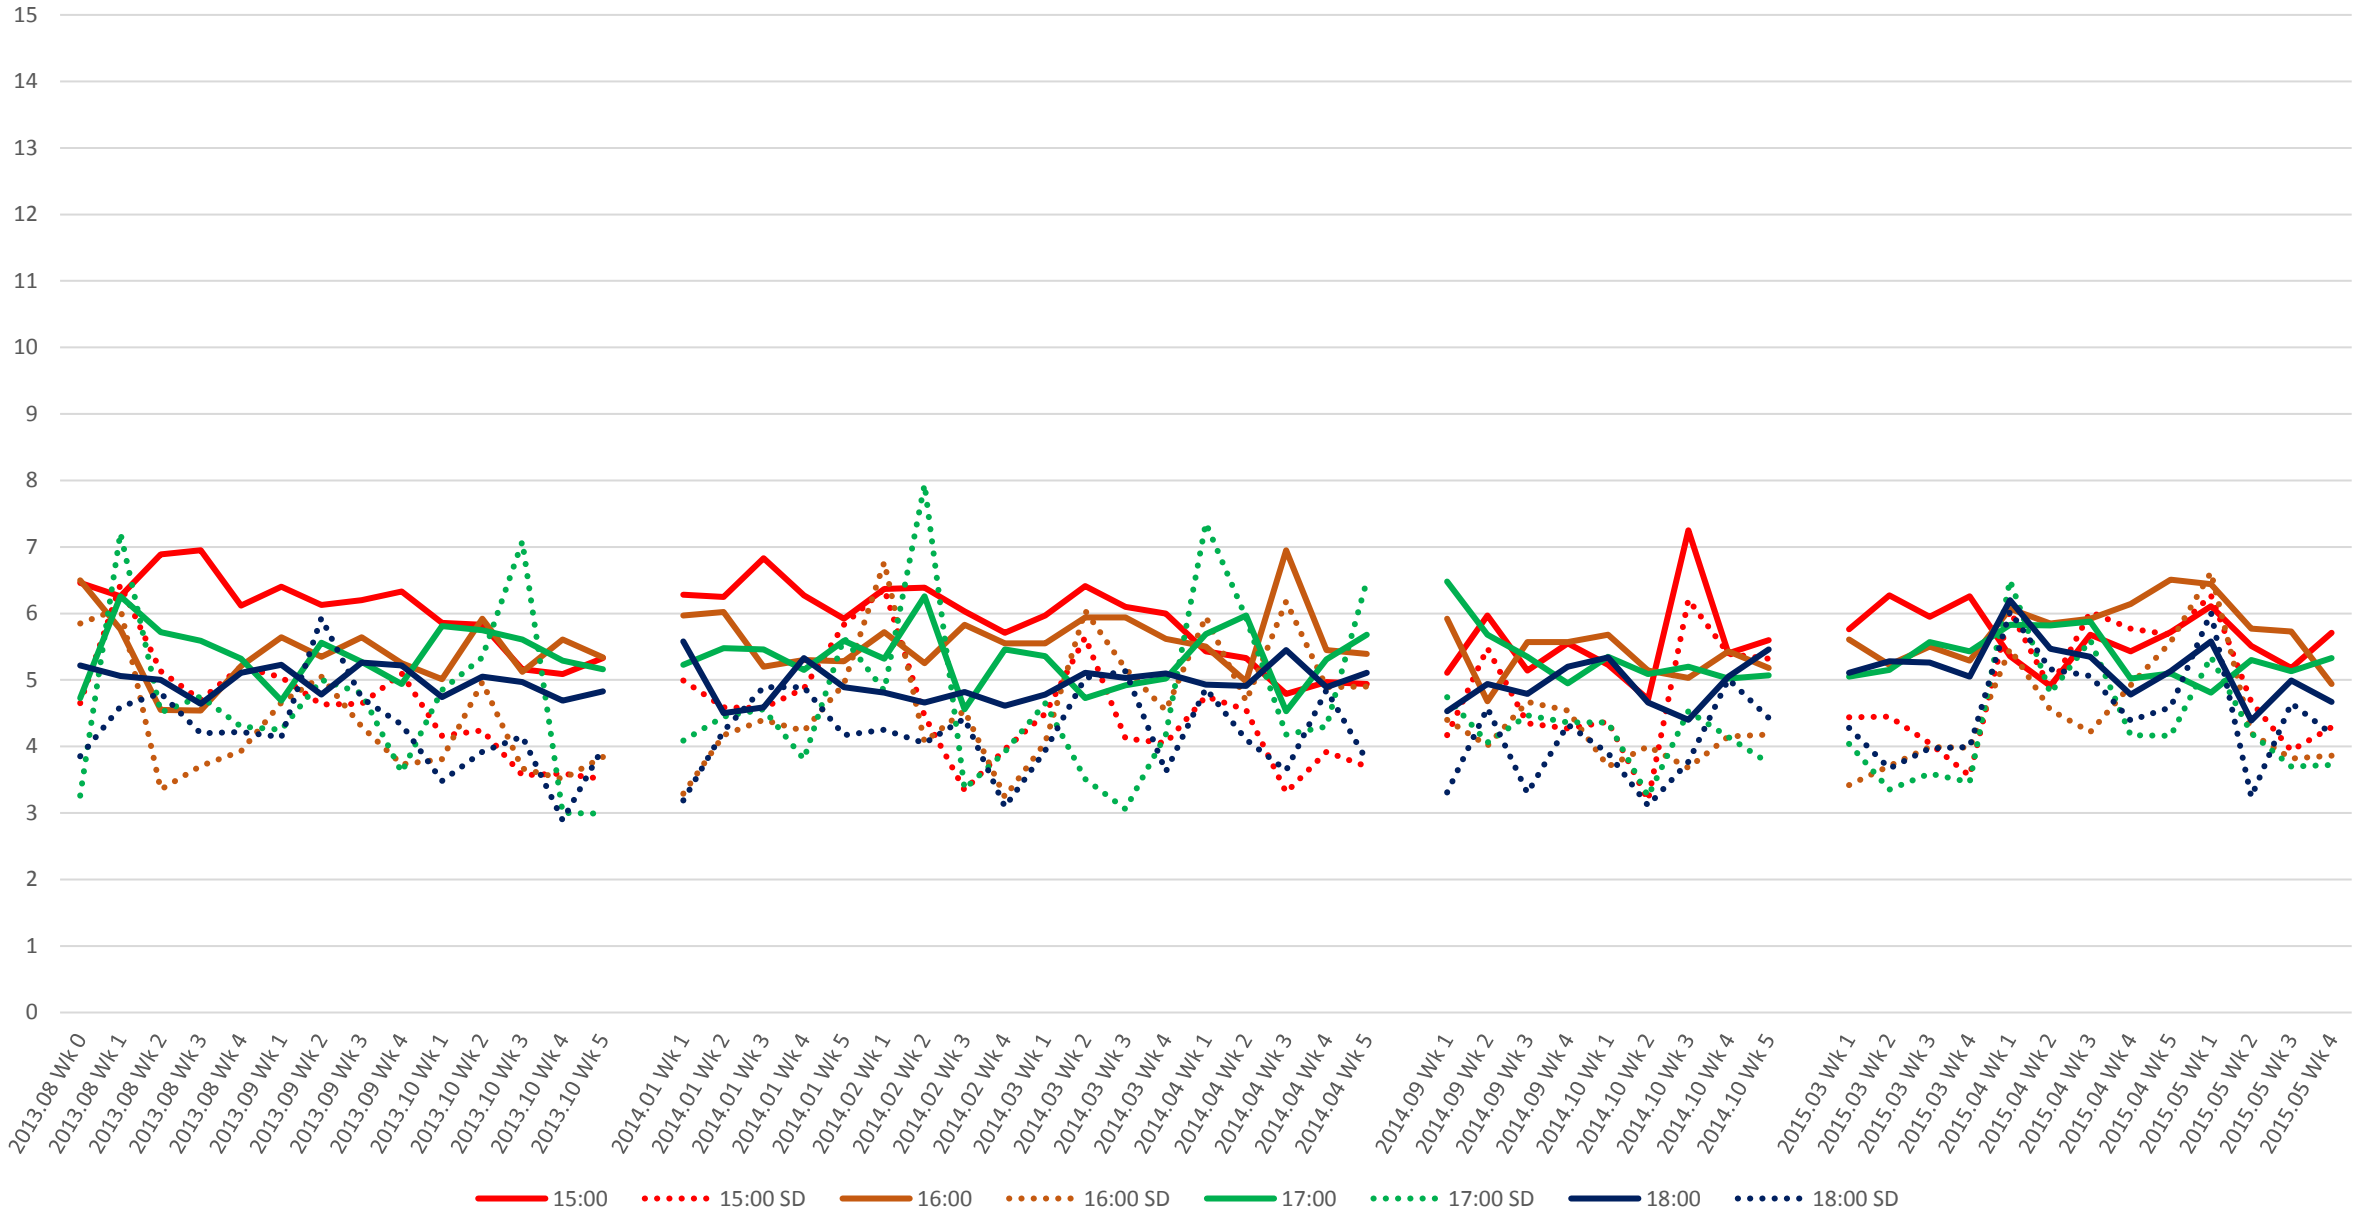

501 Queen Headways at Yonge St. Eastbound Morning

501 Queen Headways at Yonge St. Eastbound Middy

501 Queen Headways at Yonge St. Eastbound Afternoon

501 Queen Headways at Yonge St. Eastbound Evening