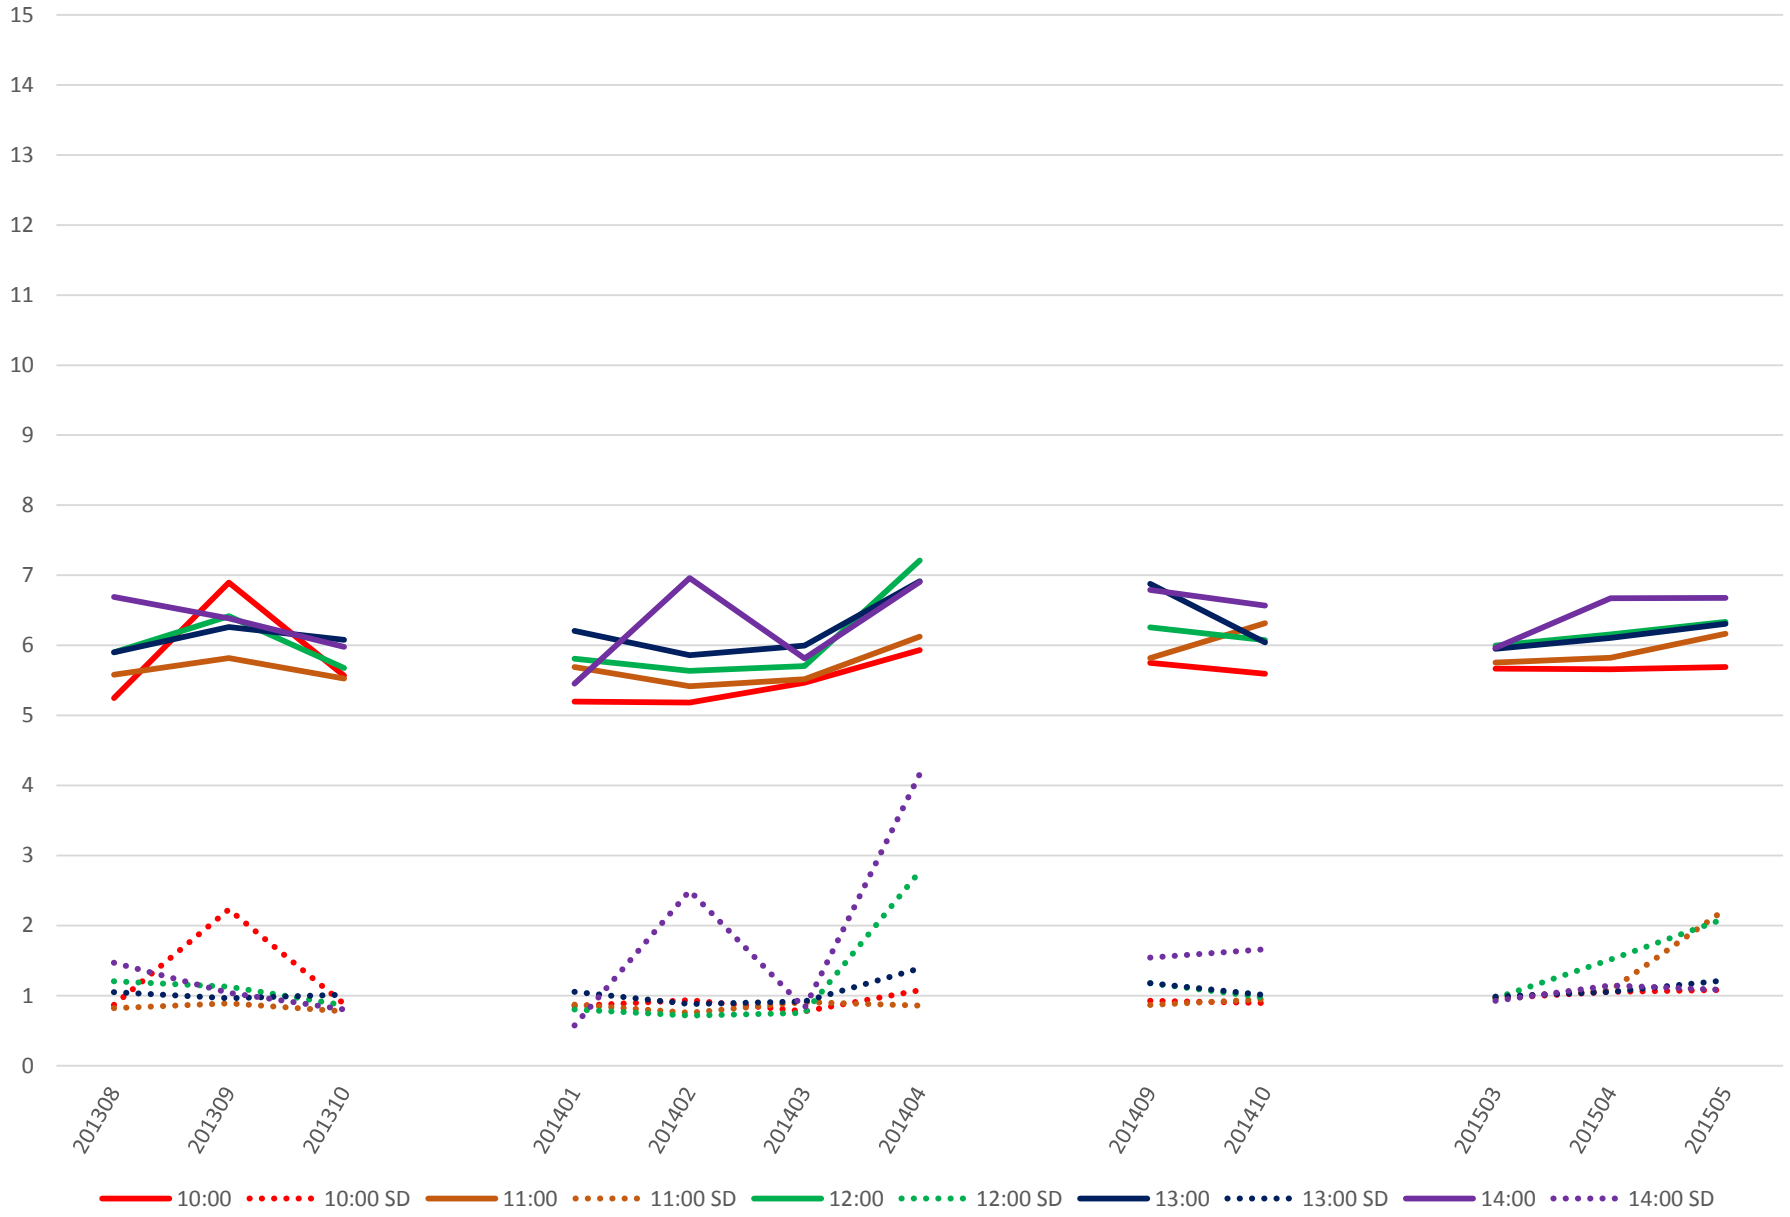

501 Queen Link Times From Yonge St. To Parliament St. Eastbound Saturday Morning

501 Queen Link Times From Yonge St. To Parliament St. Eastbound Saturday Midday

501 Queen Link Times From Yonge St. To Parliament St. Eastbound Saturday Afternoon

501 Queen Link Times From Yonge St. To Parliament St. Eastbound Saturday Evening

501 Queen Link Times From Yonge St. To Parliament St. Eastbound Sunday Morning

501 Queen Link Times From Yonge St. To Parliament St. Eastbound Sunday Midday

501 Queen Link Times From Yonge St. To Parliament St. Eastbound Sunday Afternoon

501 Queen Link Times From Yonge St. To Parliament St. Eastbound Sunday Evening