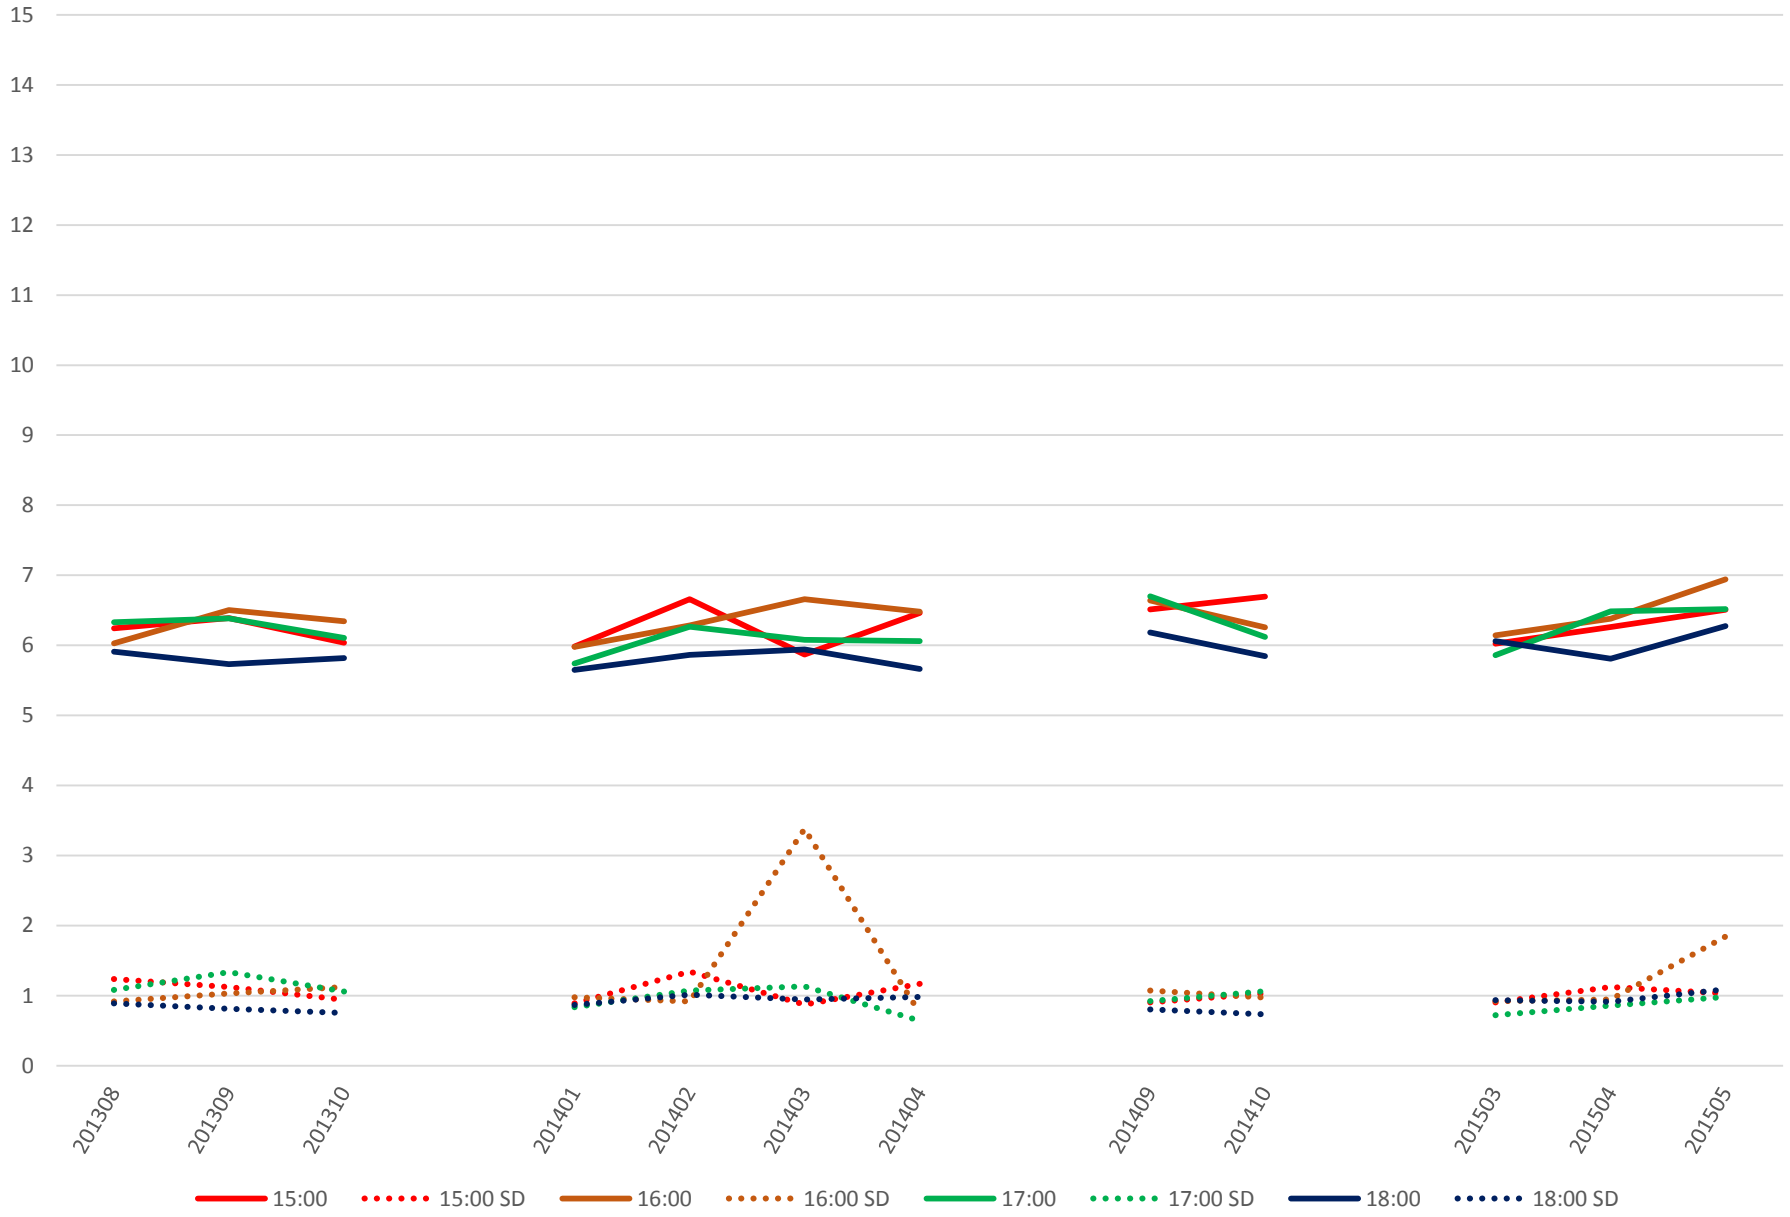

501 Queen Link Times From Yonge St. To Parliament St. Eastbound Saturday Morning

501 Queen Link Times From Yonge St. To Parliament St. Eastbound Saturday Midday

501 Queen Link Times From Yonge St. To Parliament St. Eastbound Saturday Afternoon

501 Queen Link Times From Yonge St. To Parliament St. Eastbound Saturday Evening

501 Queen Link Times From Yonge St. To Parliament St. Eastbound Sunday Morning

501 Queen Link Times From Yonge St. To Parliament St. Eastbound Sunday Midday

501 Queen Link Times From Yonge St. To Parliament St. Eastbound Sunday Afternoon

501 Queen Link Times From Yonge St. To Parliament St. Eastbound Sunday Evening