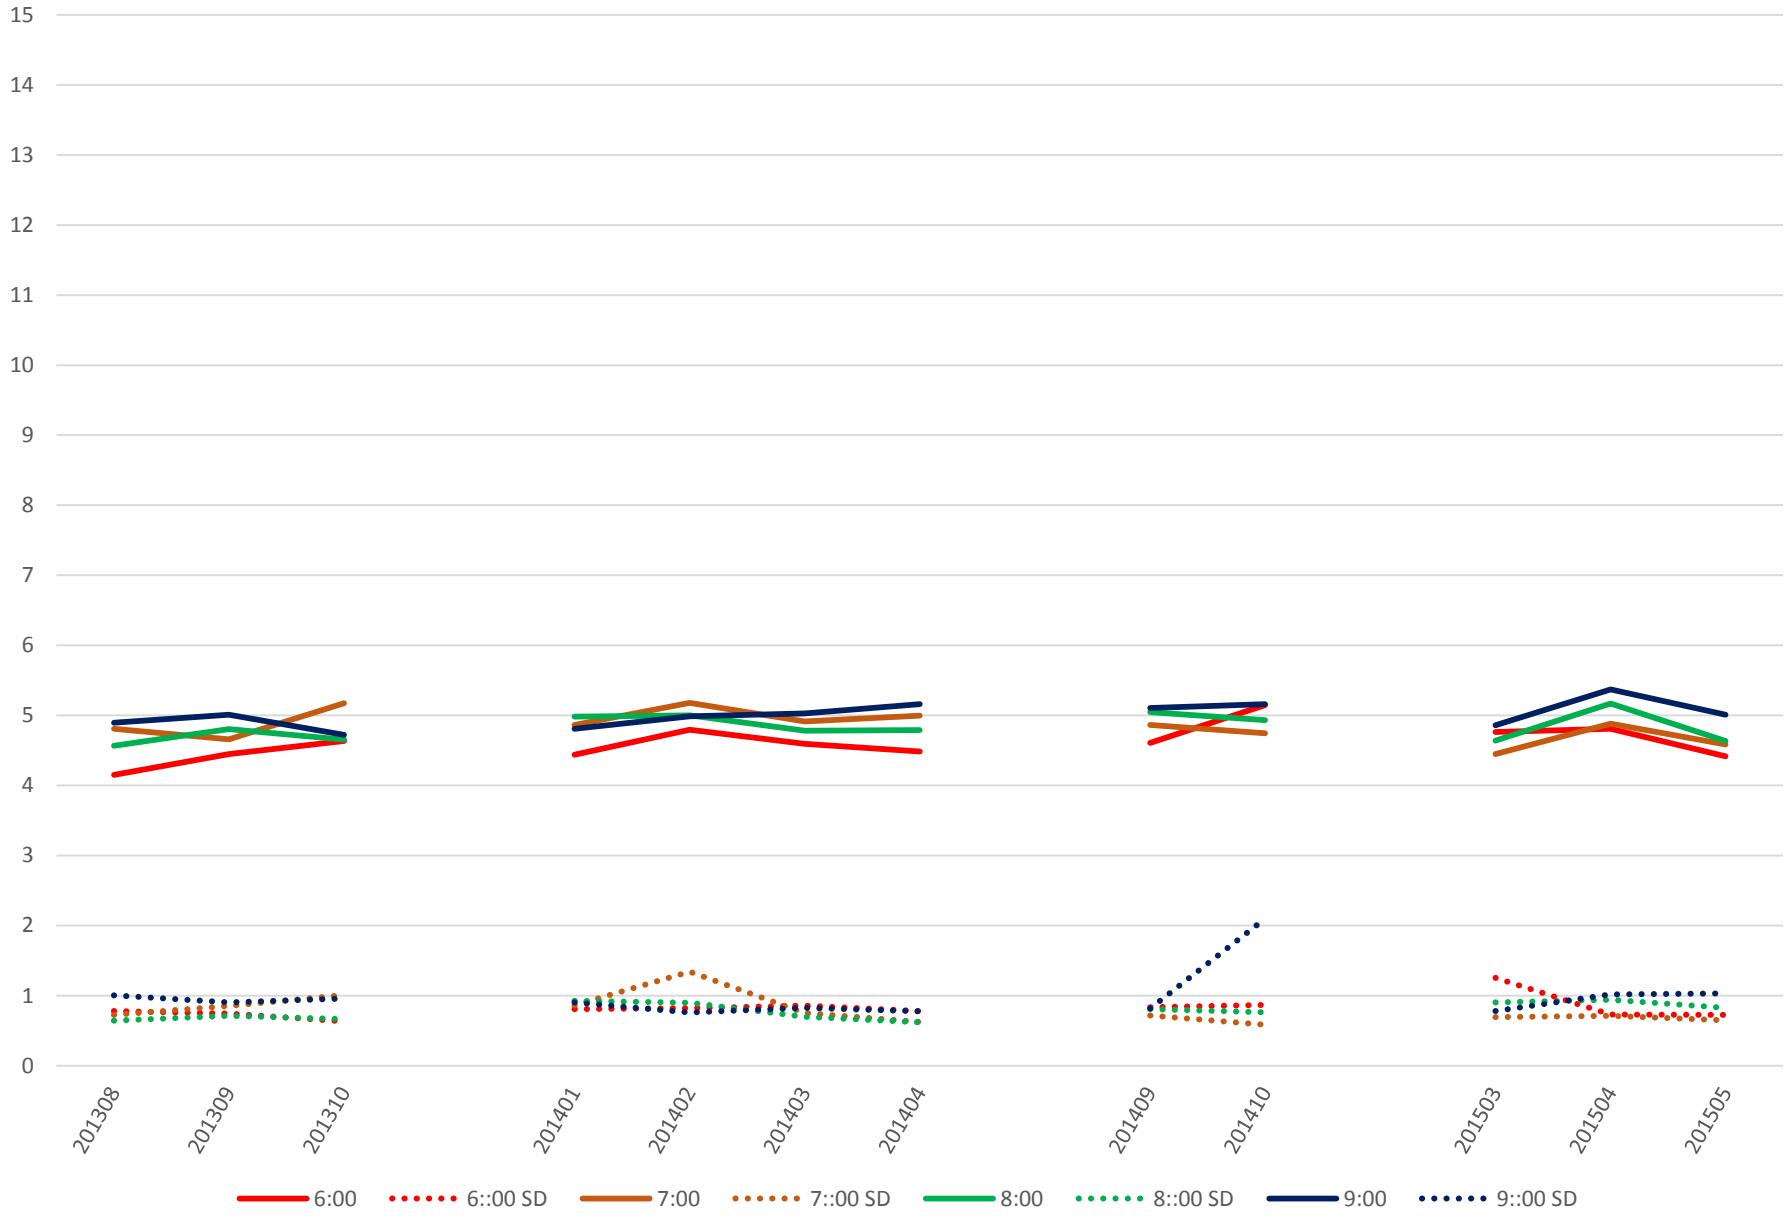

501 Queen Link Times From Yonge St. To Parliament St. Eastbound Saturday Morning

501 Queen Link Times From Yonge St. To Parliament St. Eastbound Saturday Midday

501 Queen Link Times From Yonge St. To Parliament St. Eastbound Saturday Afternoon

501 Queen Link Times From Yonge St. To Parliament St. Eastbound Saturday Evening

501 Queen Link Times From Yonge St. To Parliament St. Eastbound Sunday Morning

501 Queen Link Times From Yonge St. To Parliament St. Eastbound Sunday Midday

501 Queen Link Times From Yonge St. To Parliament St. Eastbound Sunday Afternoon

501 Queen Link Times From Yonge St. To Parliament St. Eastbound Sunday Evening