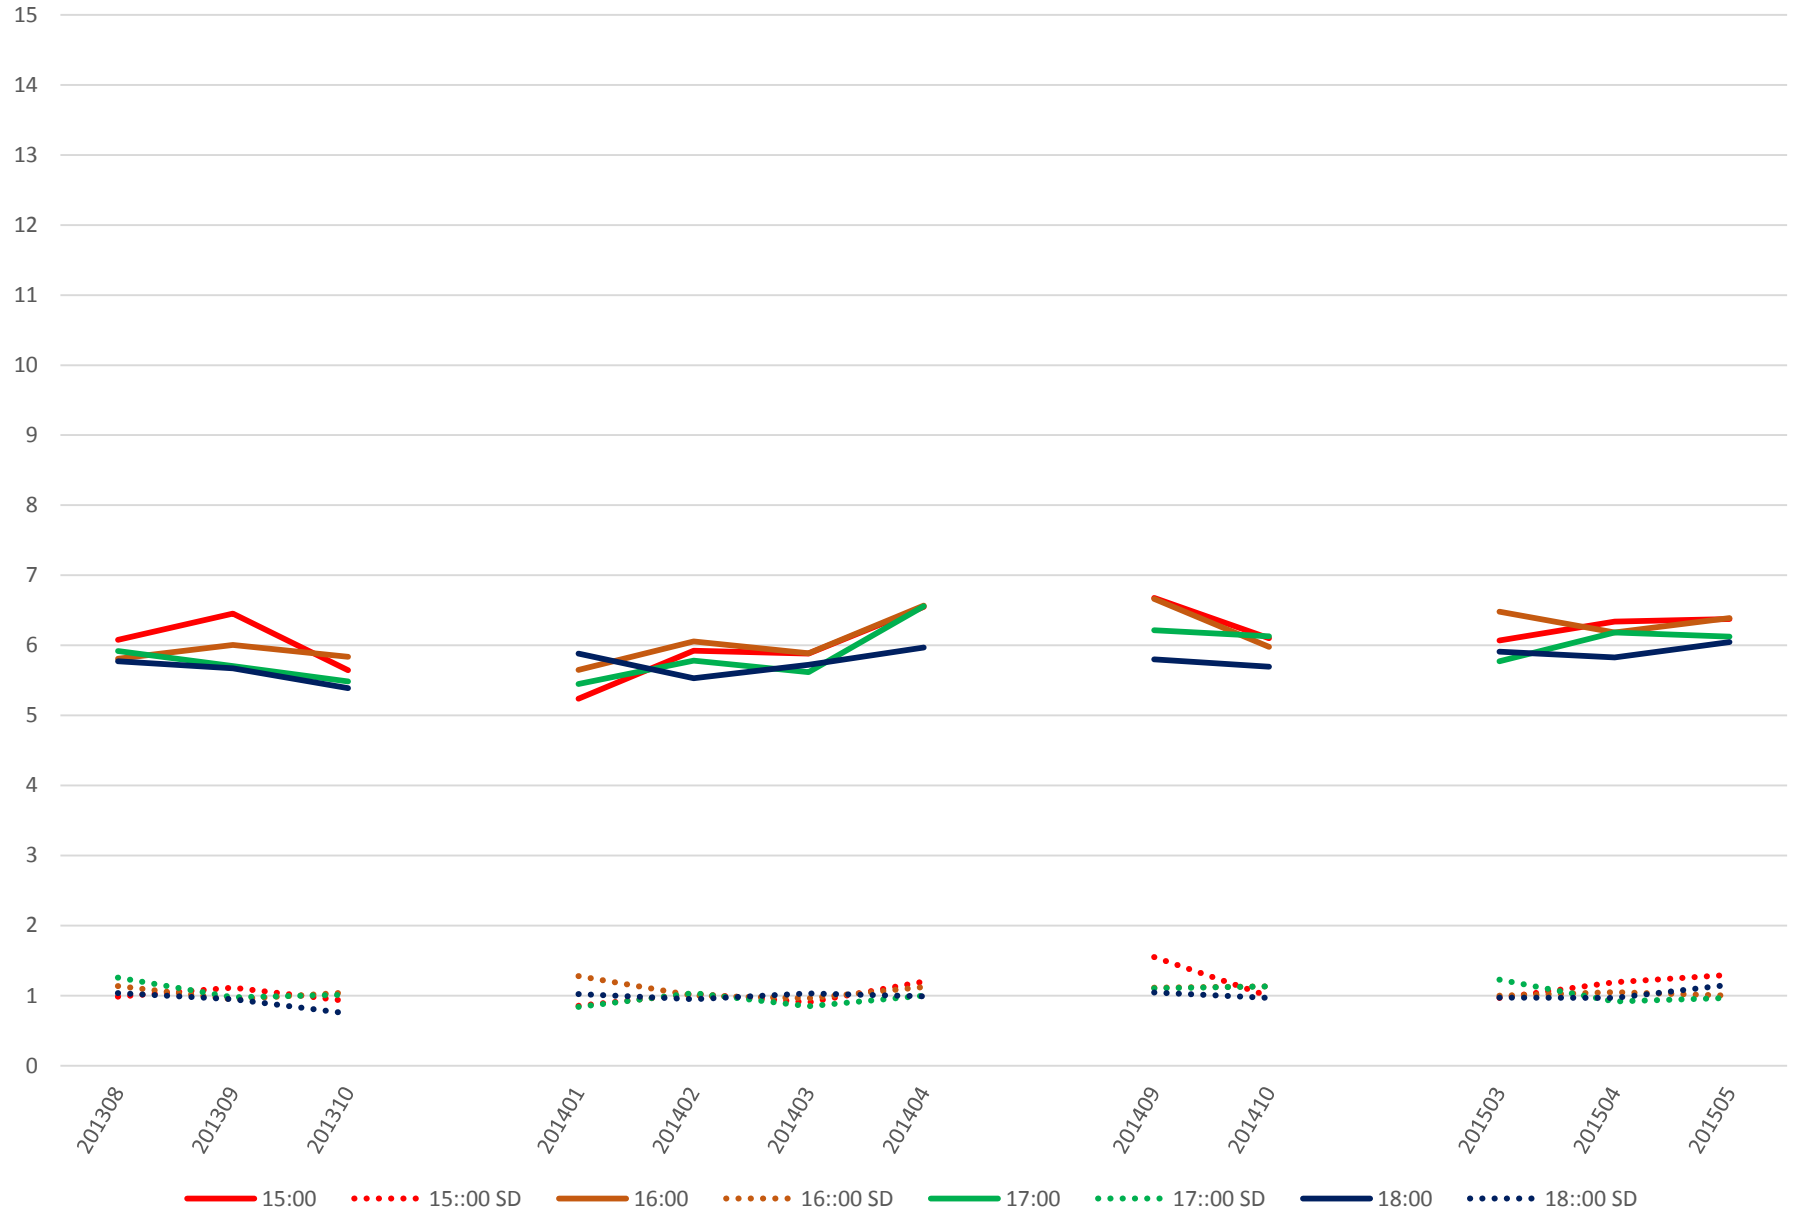

501 Queen Link Times From Yonge St. To Parliament St. Eastbound Saturday Morning

501 Queen Link Times From Yonge St. To Parliament St. Eastbound Saturday Midday

501 Queen Link Times From Yonge St. To Parliament St. Eastbound Saturday Afternoon

501 Queen Link Times From Yonge St. To Parliament St. Eastbound Saturday Evening

501 Queen Link Times From Yonge St. To Parliament St. Eastbound Sunday Morning

501 Queen Link Times From Yonge St. To Parliament St. Eastbound Sunday Midday

501 Queen Link Times From Yonge St. To Parliament St. Eastbound Sunday Afternoon

501 Queen Link Times From Yonge St. To Parliament St. Eastbound Sunday Evening