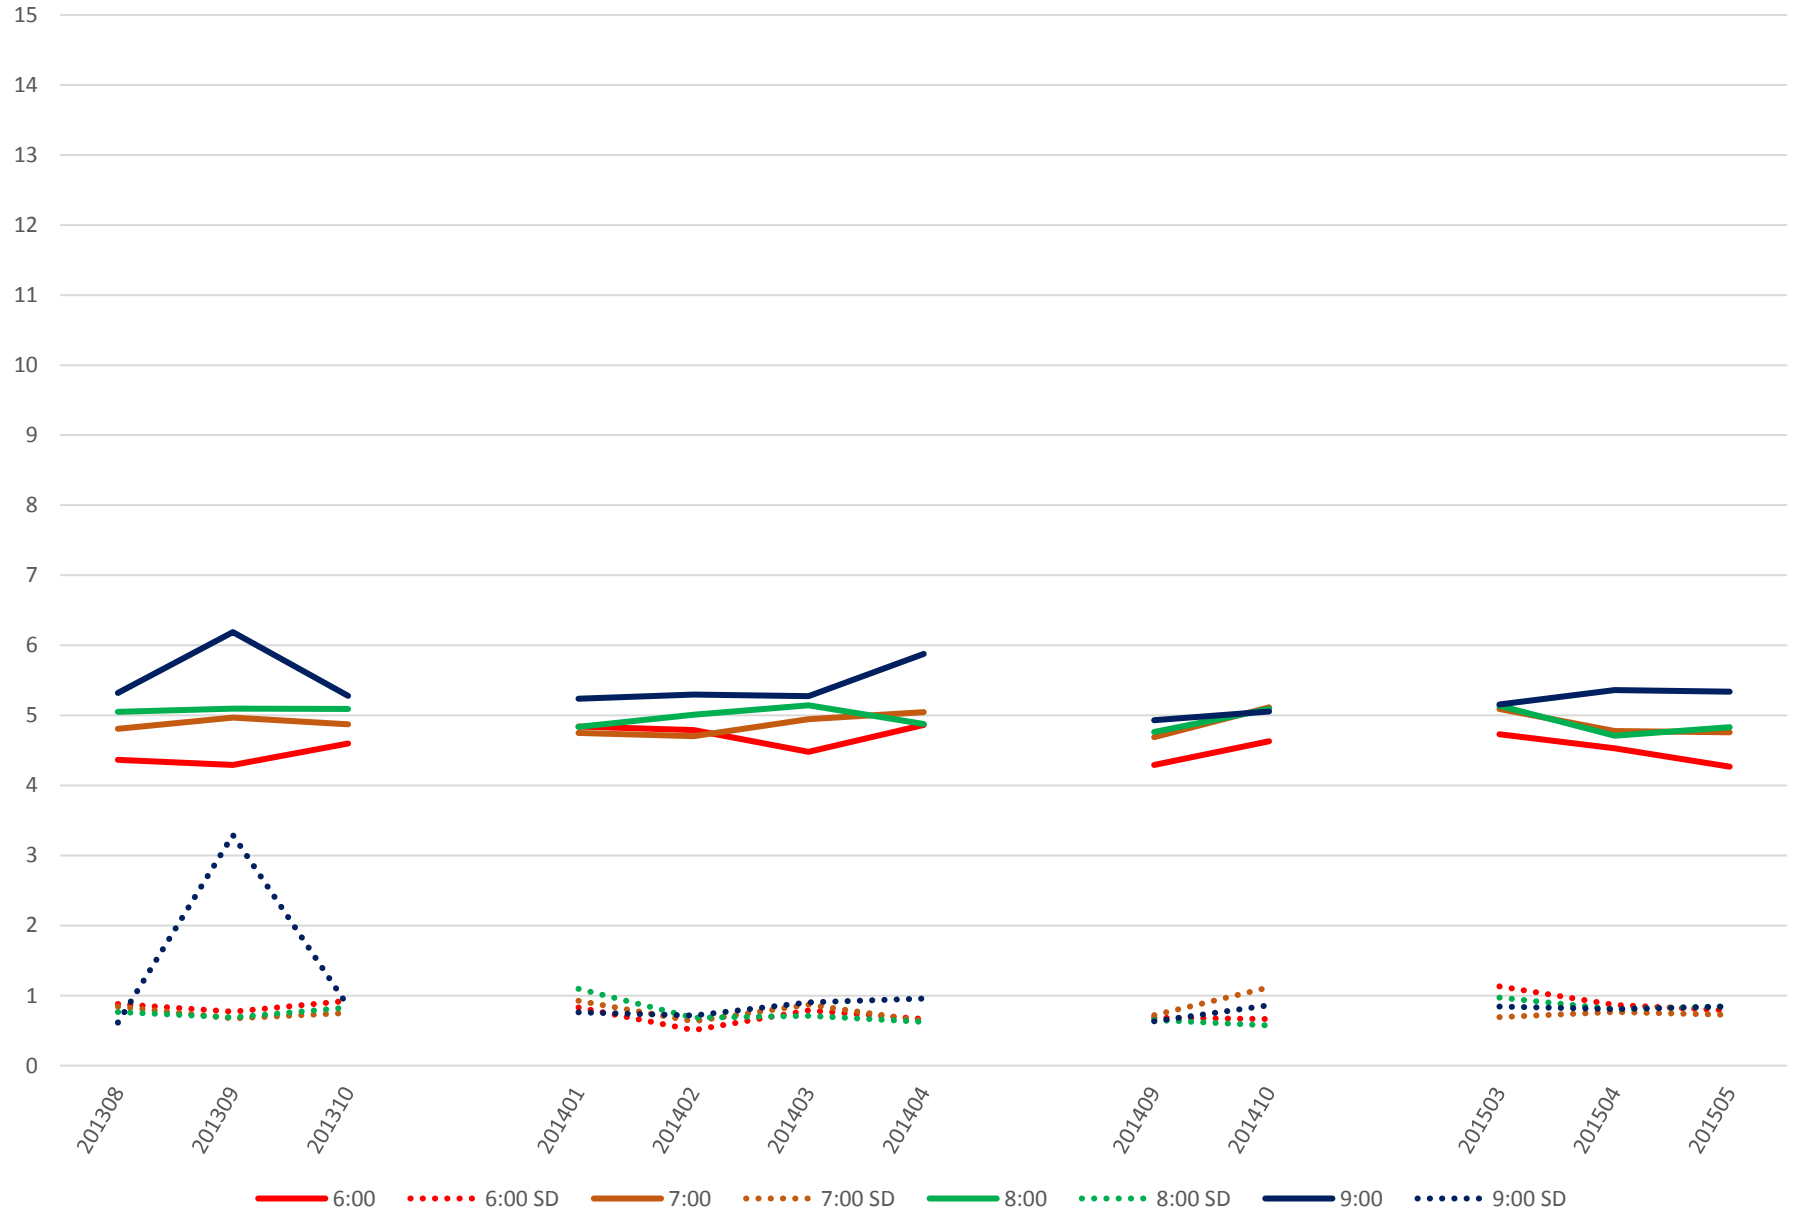

501 Queen Link Times From Yonge St. To Parliament St. Eastbound Saturday Morning

501 Queen Link Times From Yonge St. To Parliament St. Eastbound Saturday Midday

501 Queen Link Times From Yonge St. To Parliament St. Eastbound Saturday Afternoon

501 Queen Link Times From Yonge St. To Parliament St. Eastbound Saturday Evening

501 Queen Link Times From Yonge St. To Parliament St. Eastbound Sunday Morning

501 Queen Link Times From Yonge St. To Parliament St. Eastbound Sunday Midday

501 Queen Link Times From Yonge St. To Parliament St. Eastbound Sunday Afternoon

501 Queen Link Times From Yonge St. To Parliament St. Eastbound Sunday Evening