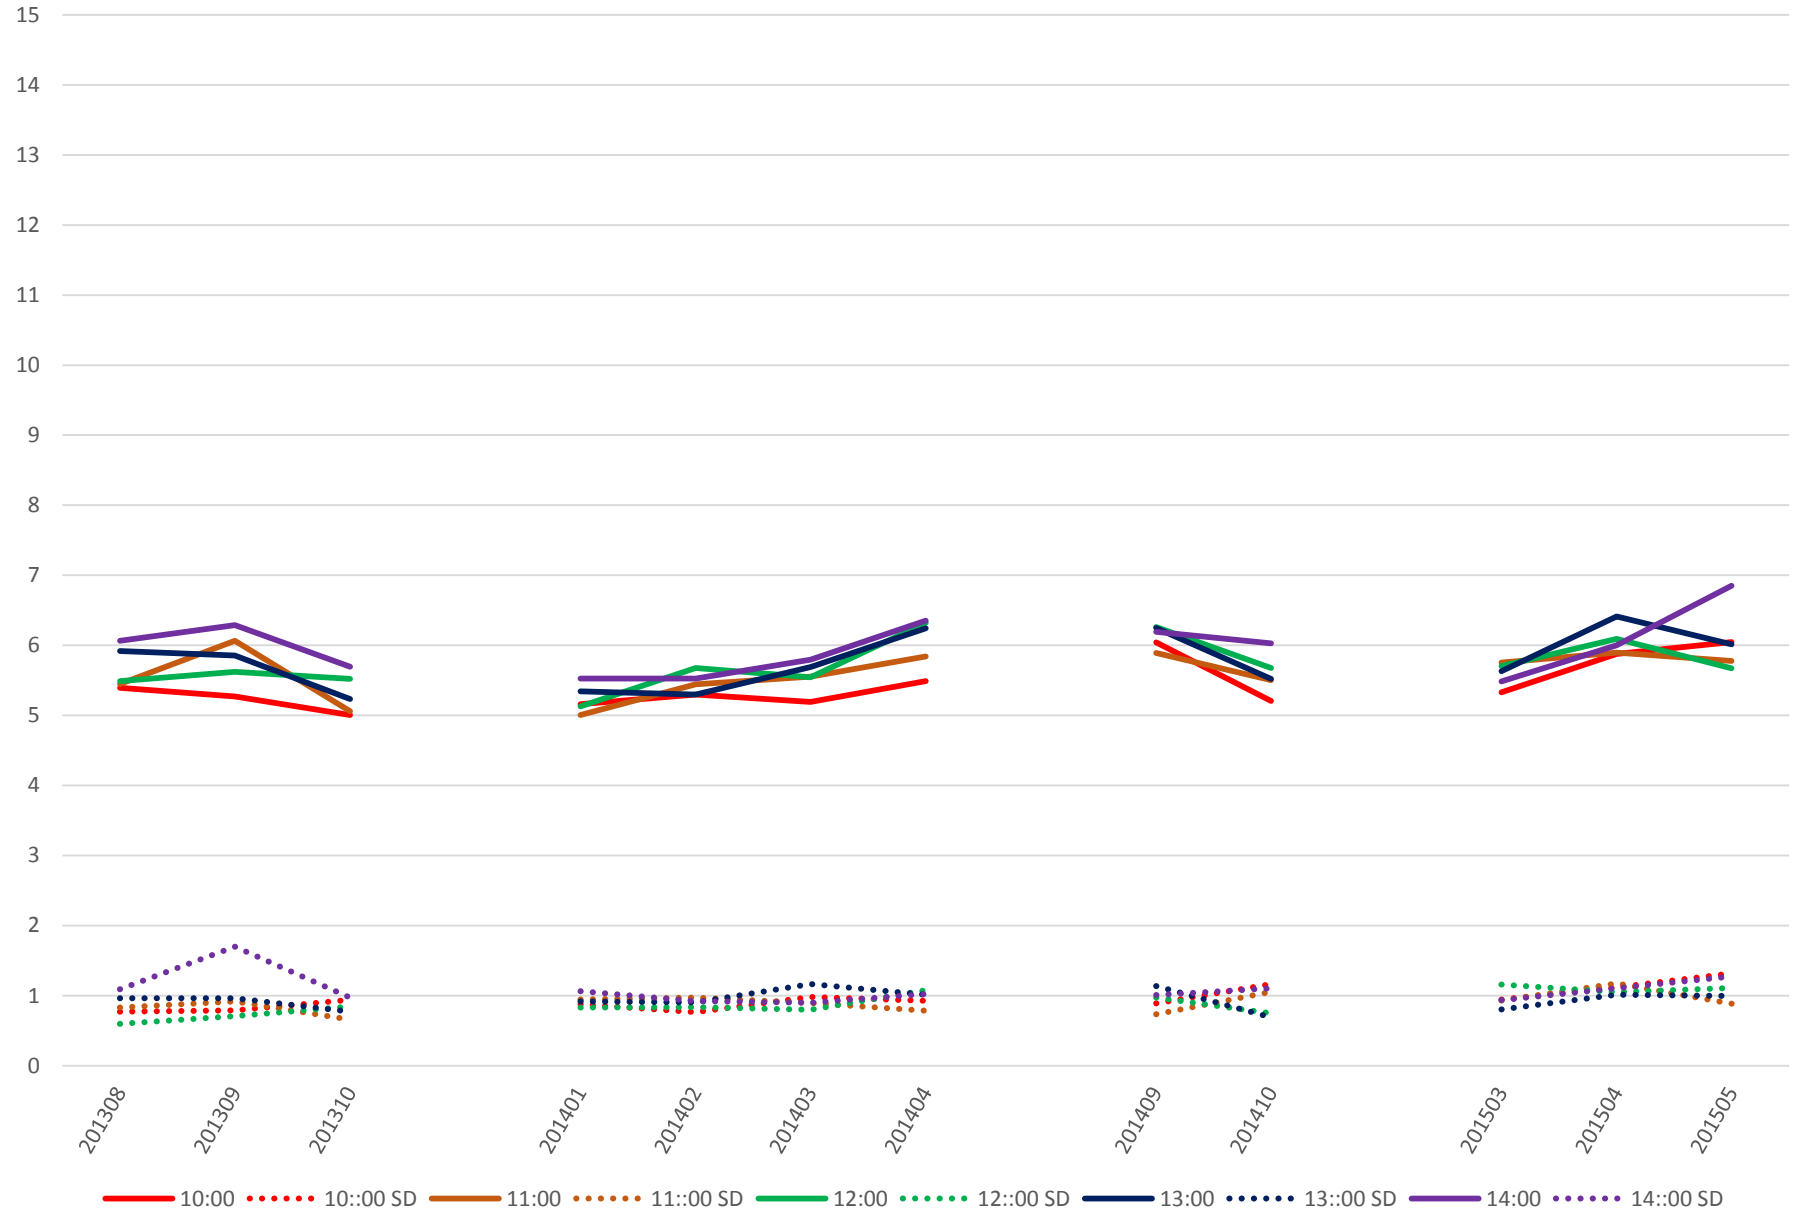

501 Queen Link Times From Yonge St. To Parliament St. Eastbound Saturday Morning

501 Queen Link Times From Yonge St. To Parliament St. Eastbound Saturday Midday

501 Queen Link Times From Yonge St. To Parliament St. Eastbound Saturday Afternoon

501 Queen Link Times From Yonge St. To Parliament St. Eastbound Saturday Evening

501 Queen Link Times From Yonge St. To Parliament St. Eastbound Sunday Morning

501 Queen Link Times From Yonge St. To Parliament St. Eastbound Sunday Midday

501 Queen Link Times From Yonge St. To Parliament St. Eastbound Sunday Afternoon

501 Queen Link Times From Yonge St. To Parliament St. Eastbound Sunday Evening