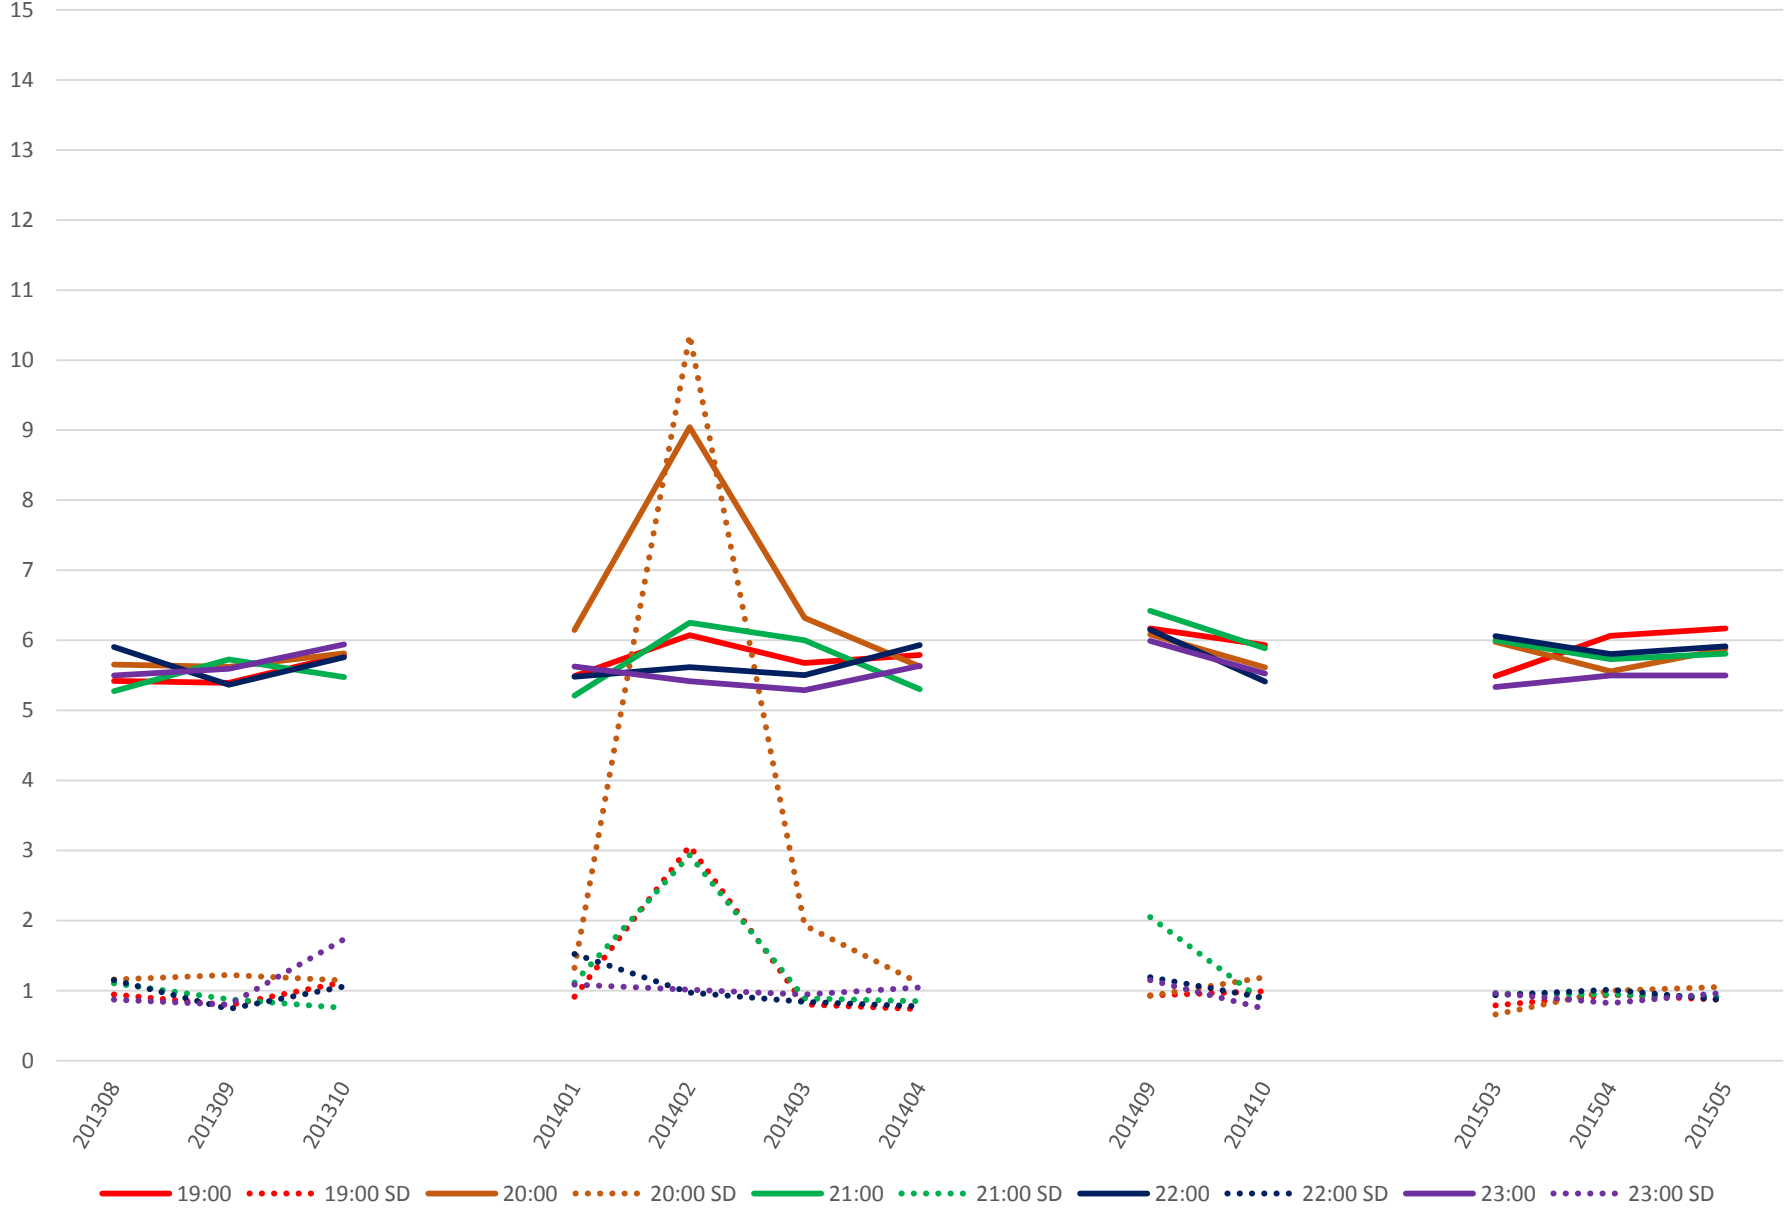

501 Queen Link Times From Yonge St. To Parliament St. Eastbound Saturday Morning

501 Queen Link Times From Yonge St. To Parliament St. Eastbound Saturday Midday

501 Queen Link Times From Yonge St. To Parliament St. Eastbound Saturday Afternoon

501 Queen Link Times From Yonge St. To Parliament St. Eastbound Saturday Evening

501 Queen Link Times From Yonge St. To Parliament St. Eastbound Sunday Morning

501 Queen Link Times From Yonge St. To Parliament St. Eastbound Sunday Midday

501 Queen Link Times From Yonge St. To Parliament St. Eastbound Sunday Afternoon

501 Queen Link Times From Yonge St. To Parliament St. Eastbound Sunday Evening