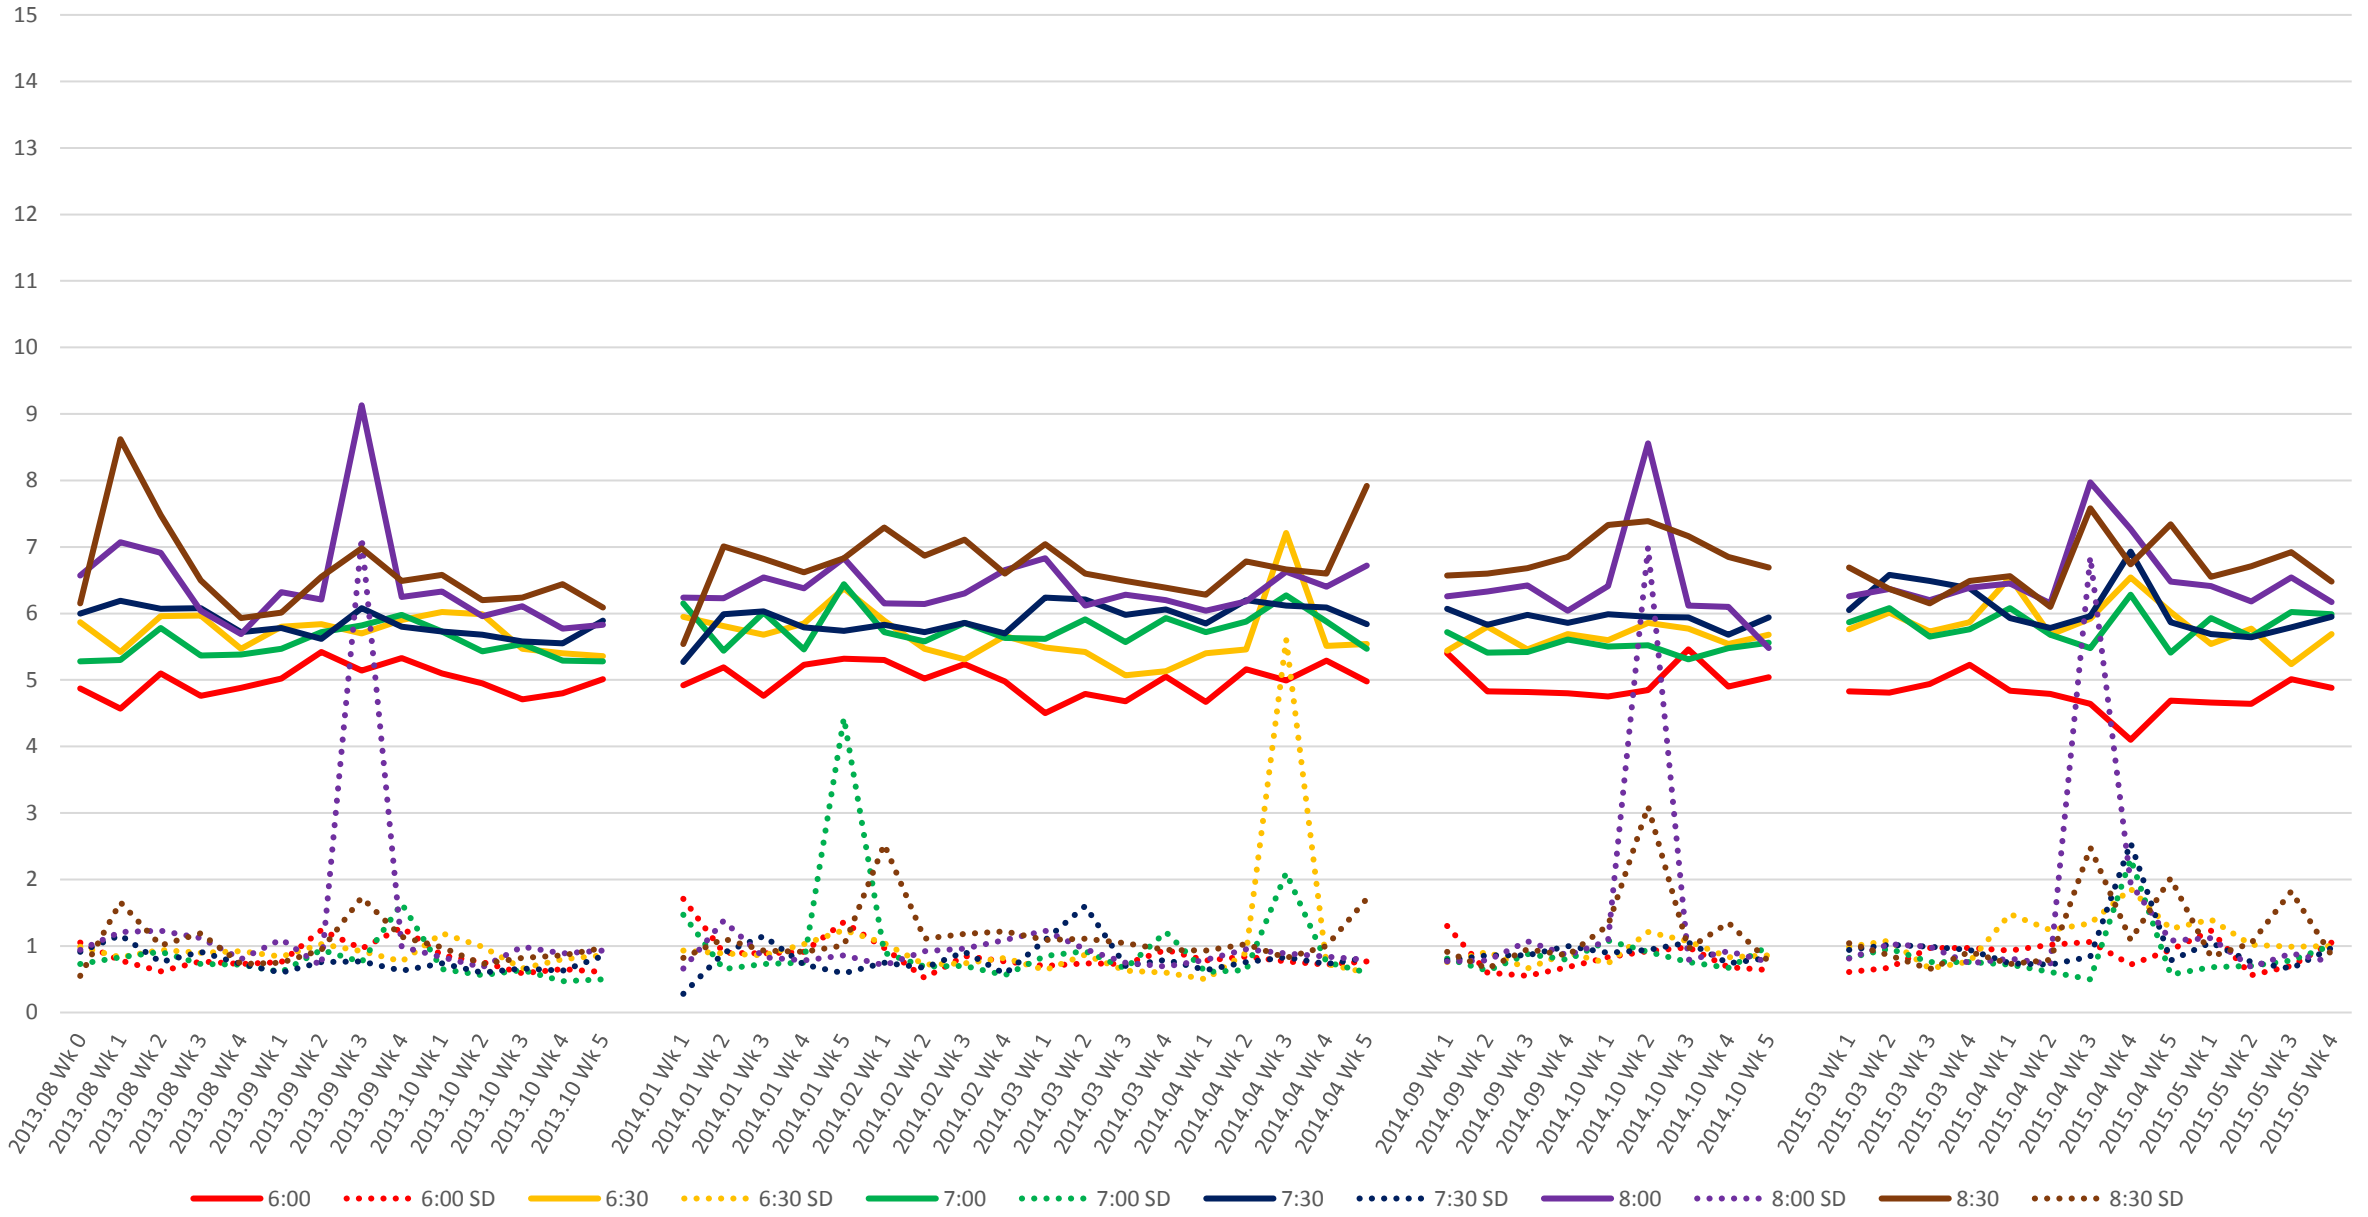

501 Queen Link Times From Yonge St. To Parliament St. Eastbound Early Morning

501 Queen Link Times From Yonge St. To Parliament St. Eastbound Late Morning

501 Queen Link Times From Yonge St. To Parliament St. Eastbound Early Afternoon

501 Queen Link Times From Yonge St. To Parliament St. Eastbound Late Afternoon

501 Queen Link Times From Yonge St. To Parliament St. Eastbound Early Evening

### 501 Queen Link Times From Yonge St. To Parliament St. Eastbound Late Evening