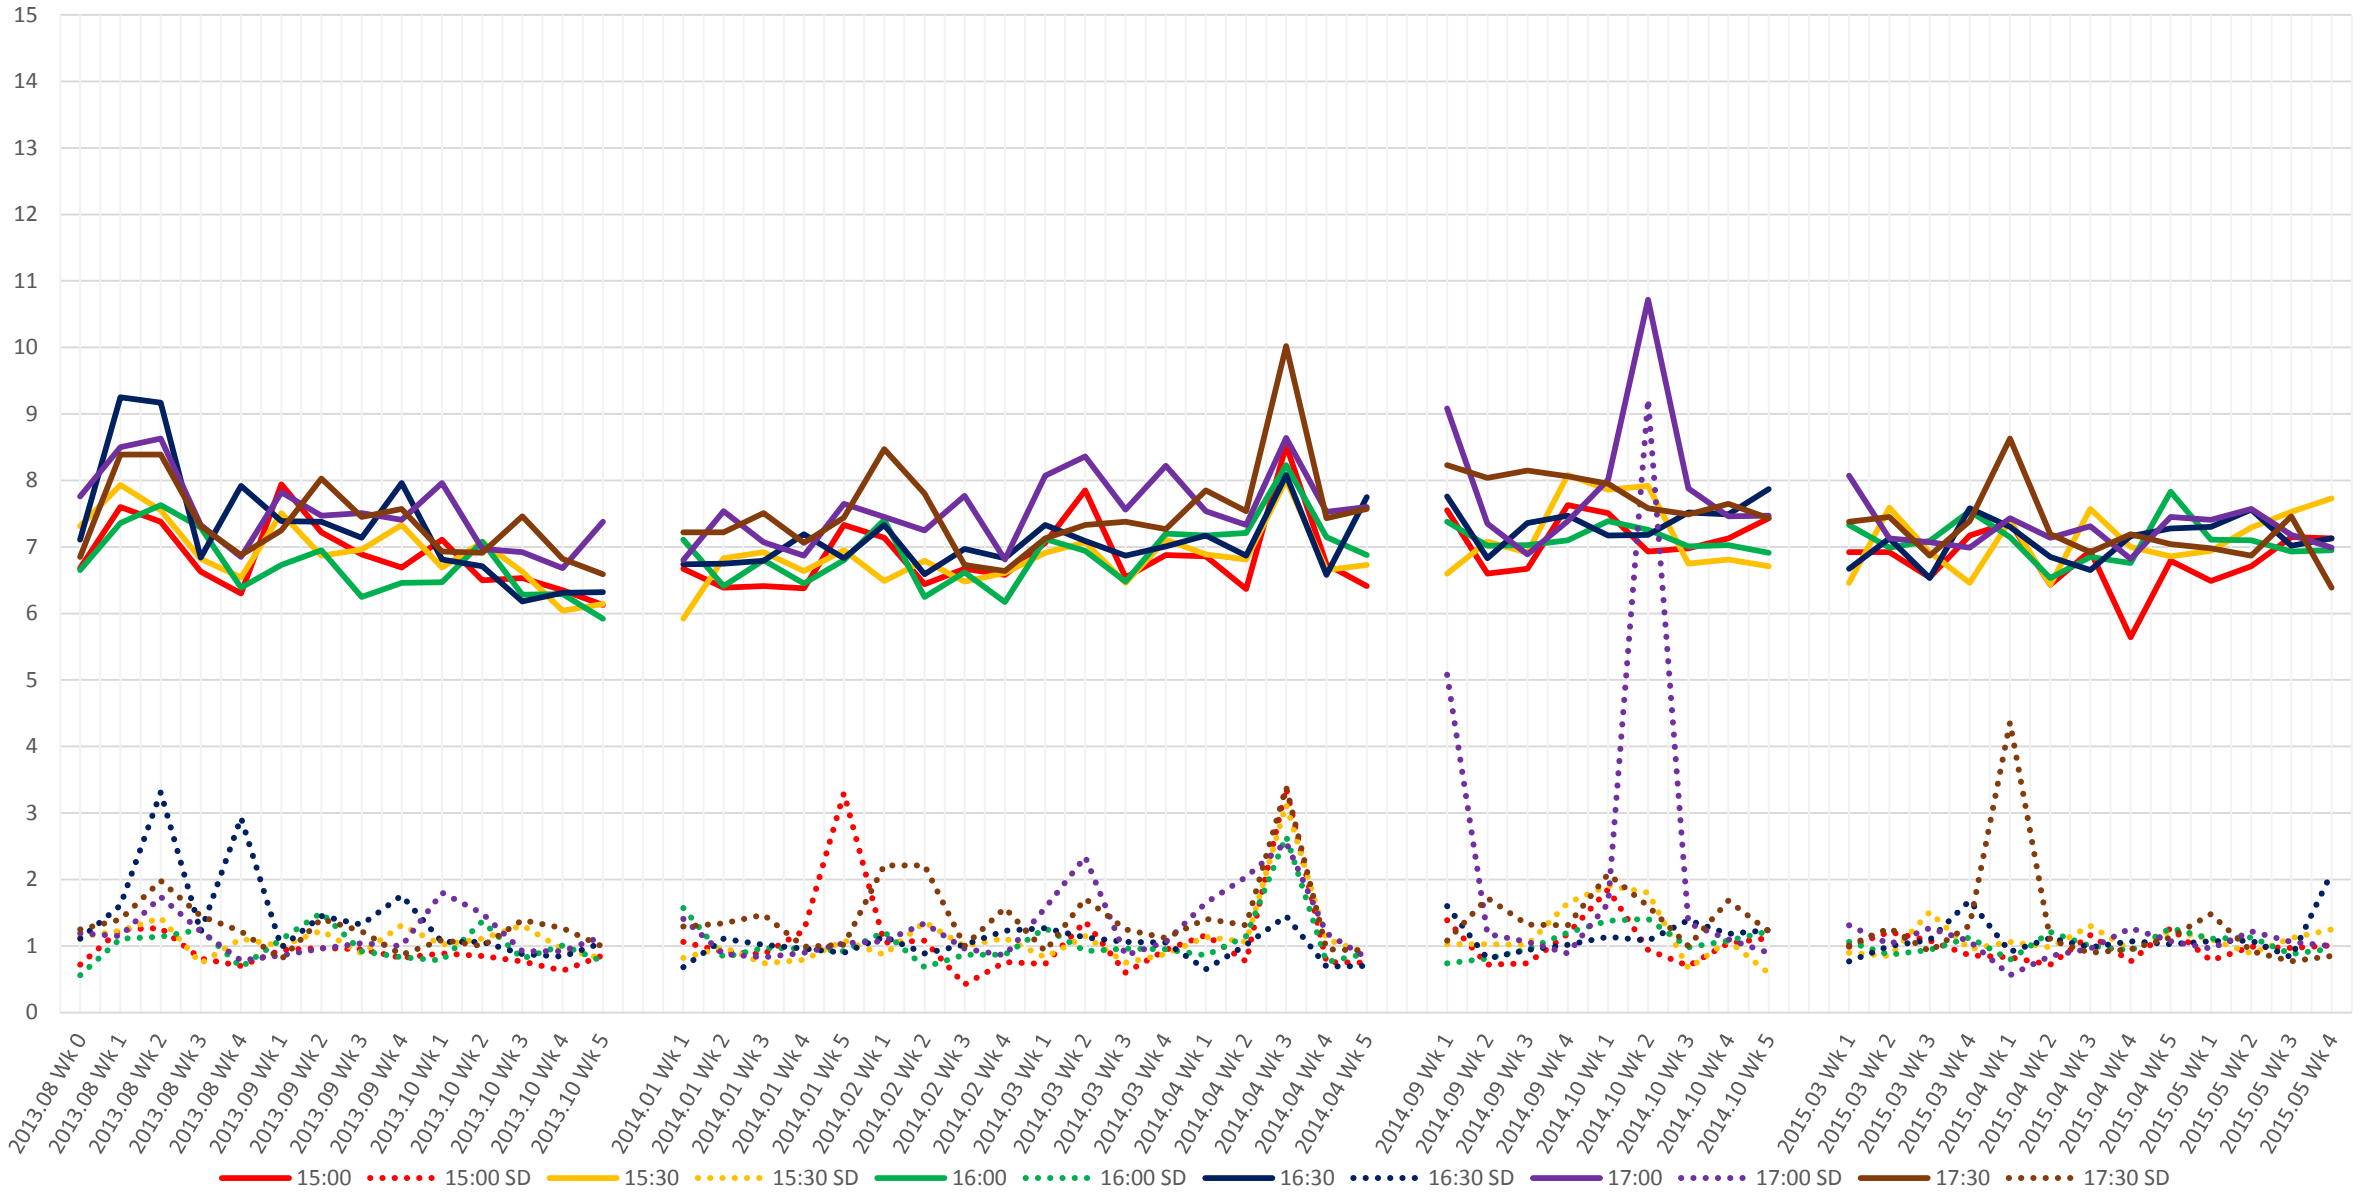

501 Queen Link Times From Yonge St. To Parliament St. Eastbound Early Morning

501 Queen Link Times From Yonge St. To Parliament St. Eastbound Late Morning

501 Queen Link Times From Yonge St. To Parliament St. Eastbound Early Afternoon

501 Queen Link Times From Yonge St. To Parliament St. Eastbound Late Afternoon

501 Queen Link Times From Yonge St. To Parliament St. Eastbound Early Evening

### 501 Queen Link Times From Yonge St. To Parliament St. Eastbound Late Evening