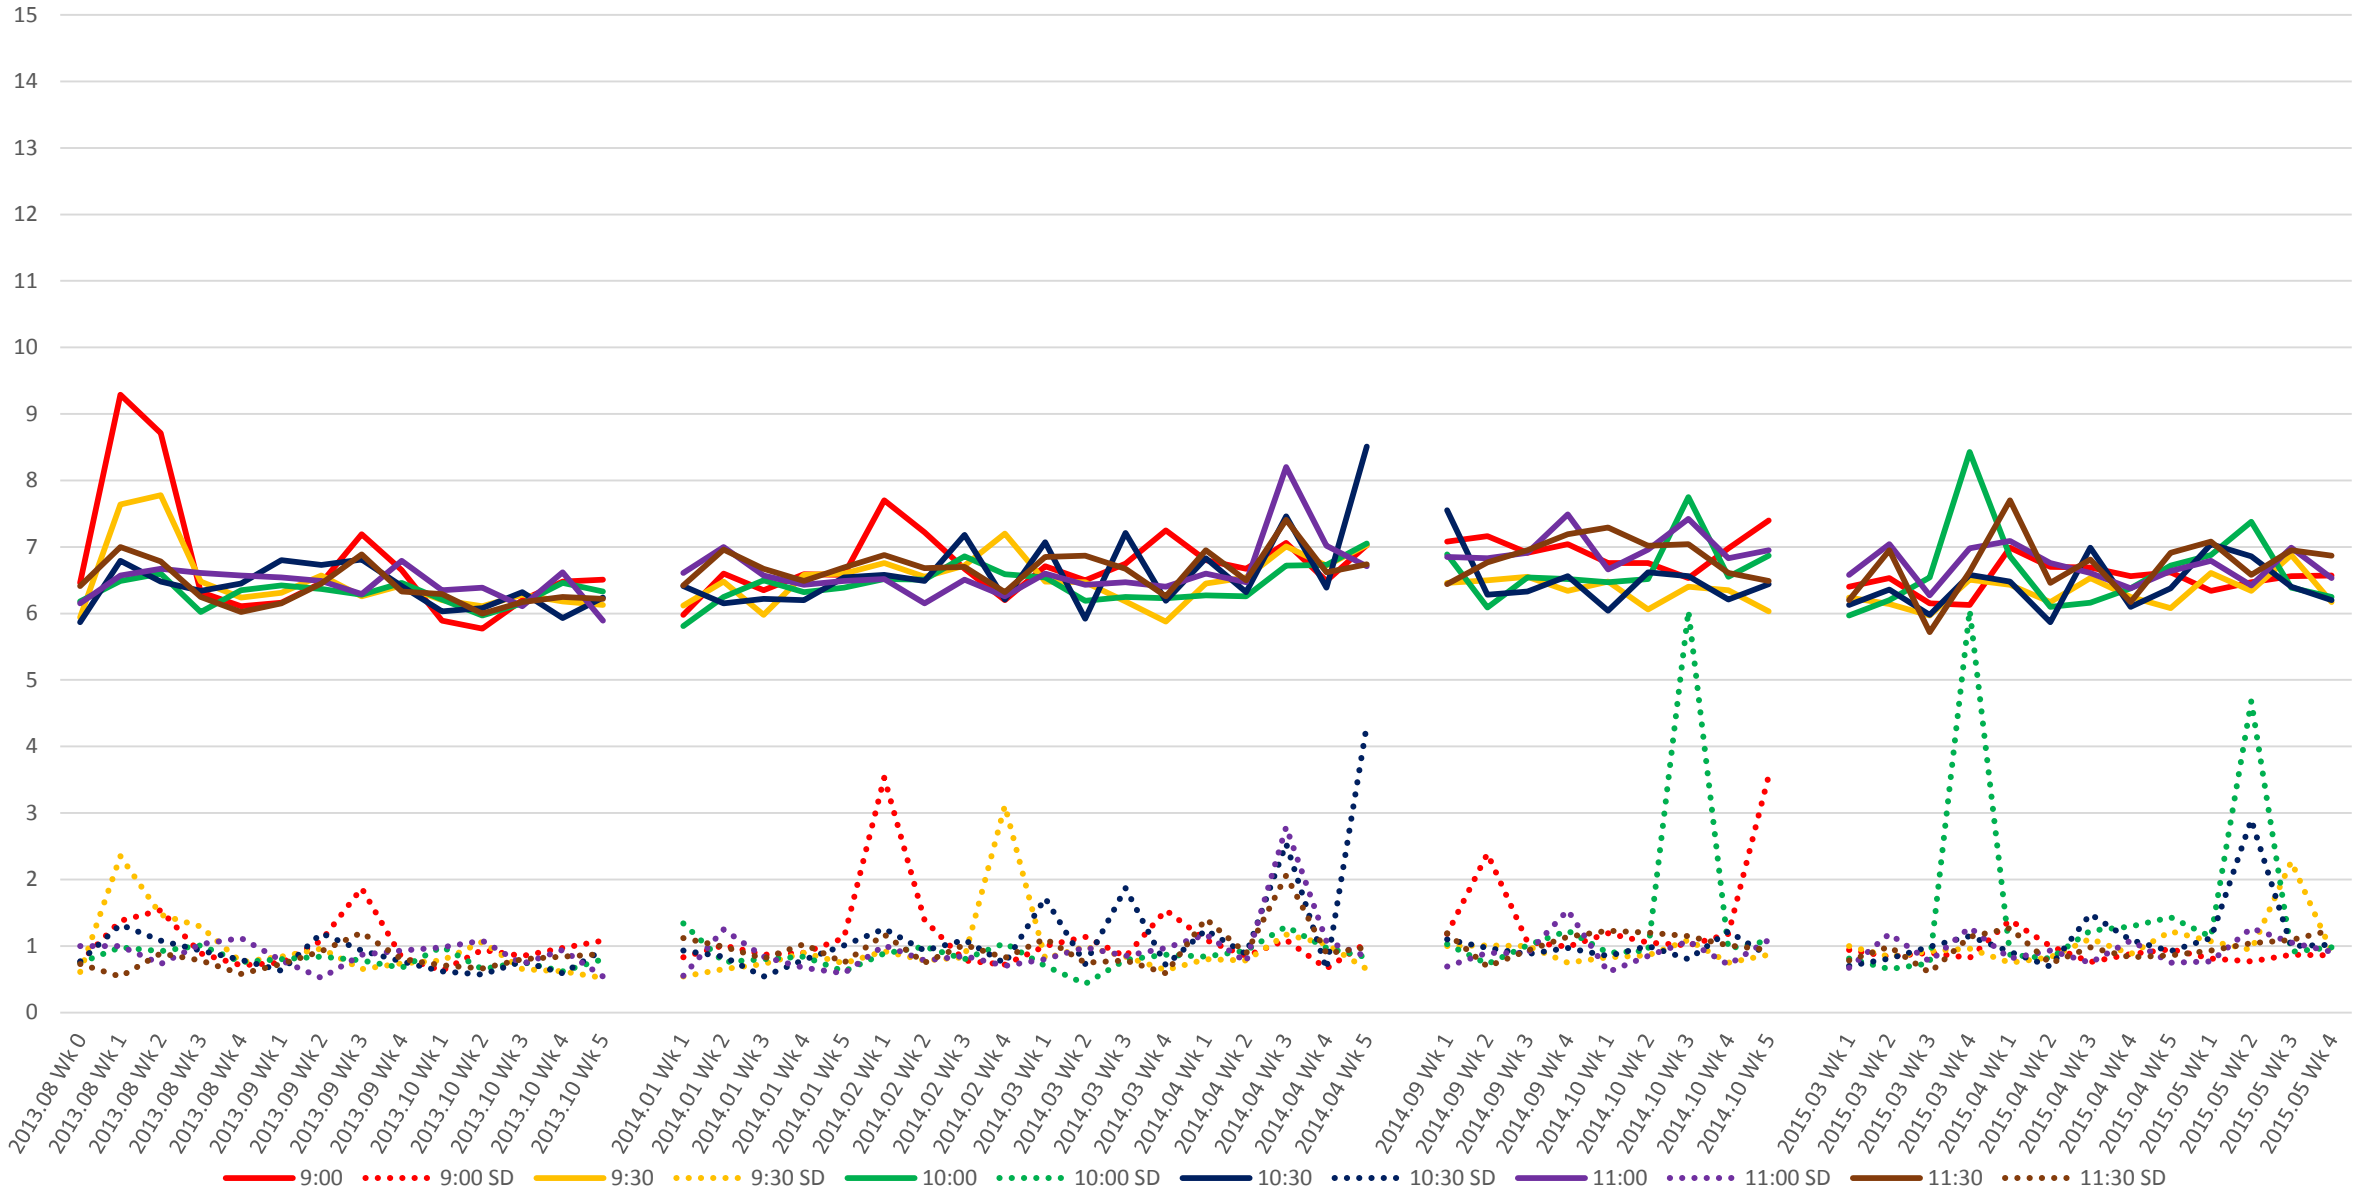

501 Queen Link Times From Yonge St. To Parliament St. Eastbound Early Morning

501 Queen Link Times From Yonge St. To Parliament St. Eastbound Late Morning

501 Queen Link Times From Yonge St. To Parliament St. Eastbound Early Afternoon

501 Queen Link Times From Yonge St. To Parliament St. Eastbound Late Afternoon

501 Queen Link Times From Yonge St. To Parliament St. Eastbound Early Evening

### 501 Queen Link Times From Yonge St. To Parliament St. Eastbound Late Evening