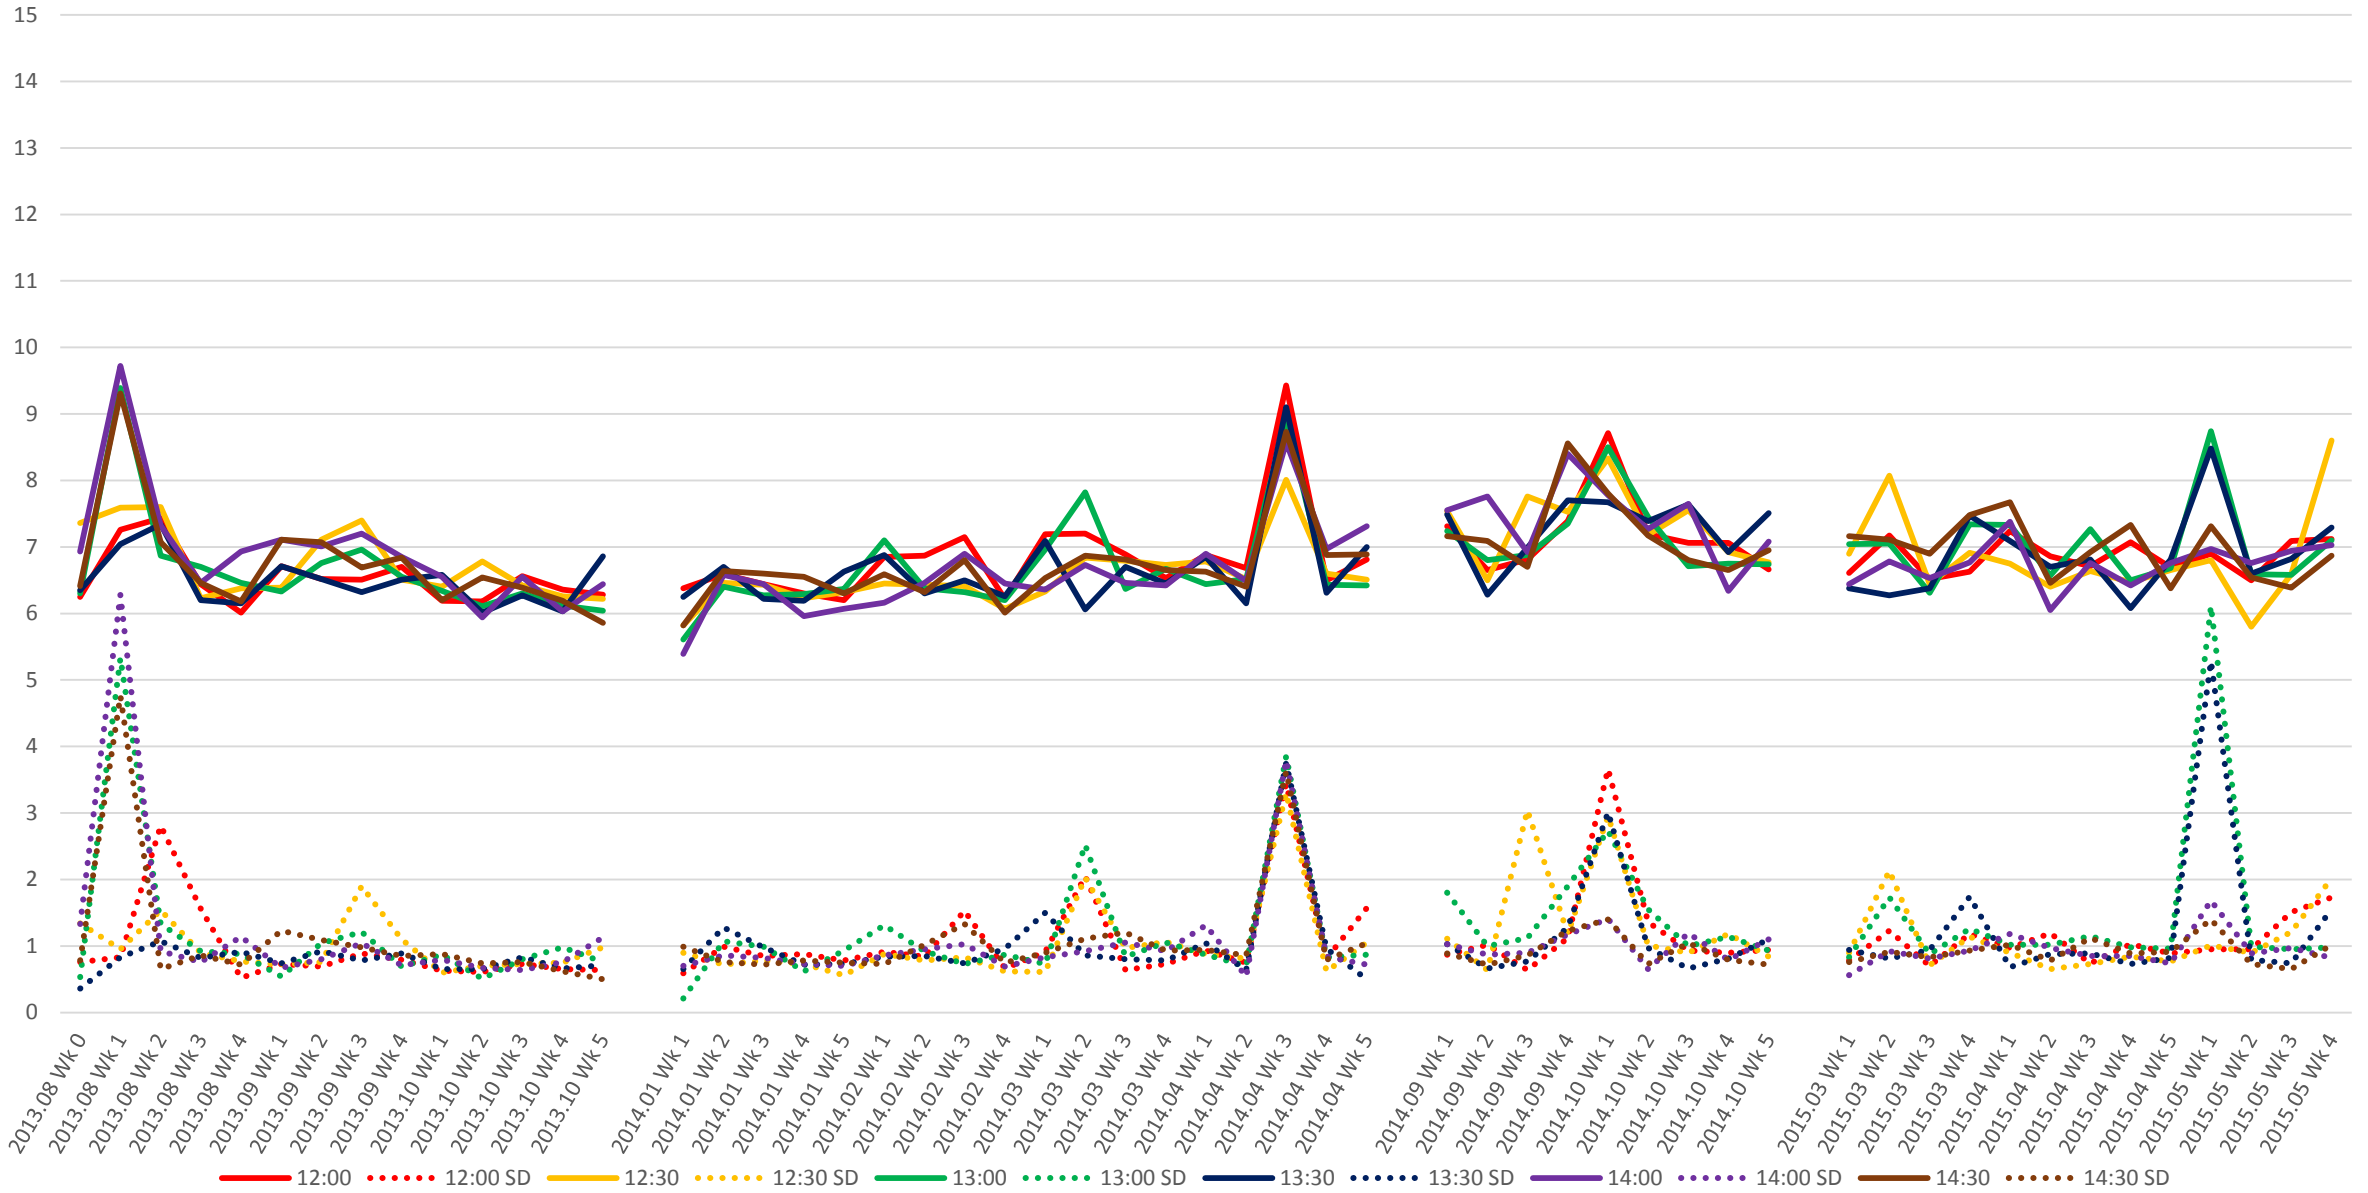

501 Queen Link Times From Yonge St. To Parliament St. Eastbound Early Morning

501 Queen Link Times From Yonge St. To Parliament St. Eastbound Late Morning

501 Queen Link Times From Yonge St. To Parliament St. Eastbound Early Afternoon

501 Queen Link Times From Yonge St. To Parliament St. Eastbound Late Afternoon

501 Queen Link Times From Yonge St. To Parliament St. Eastbound Early Evening

### 501 Queen Link Times From Yonge St. To Parliament St. Eastbound Late Evening