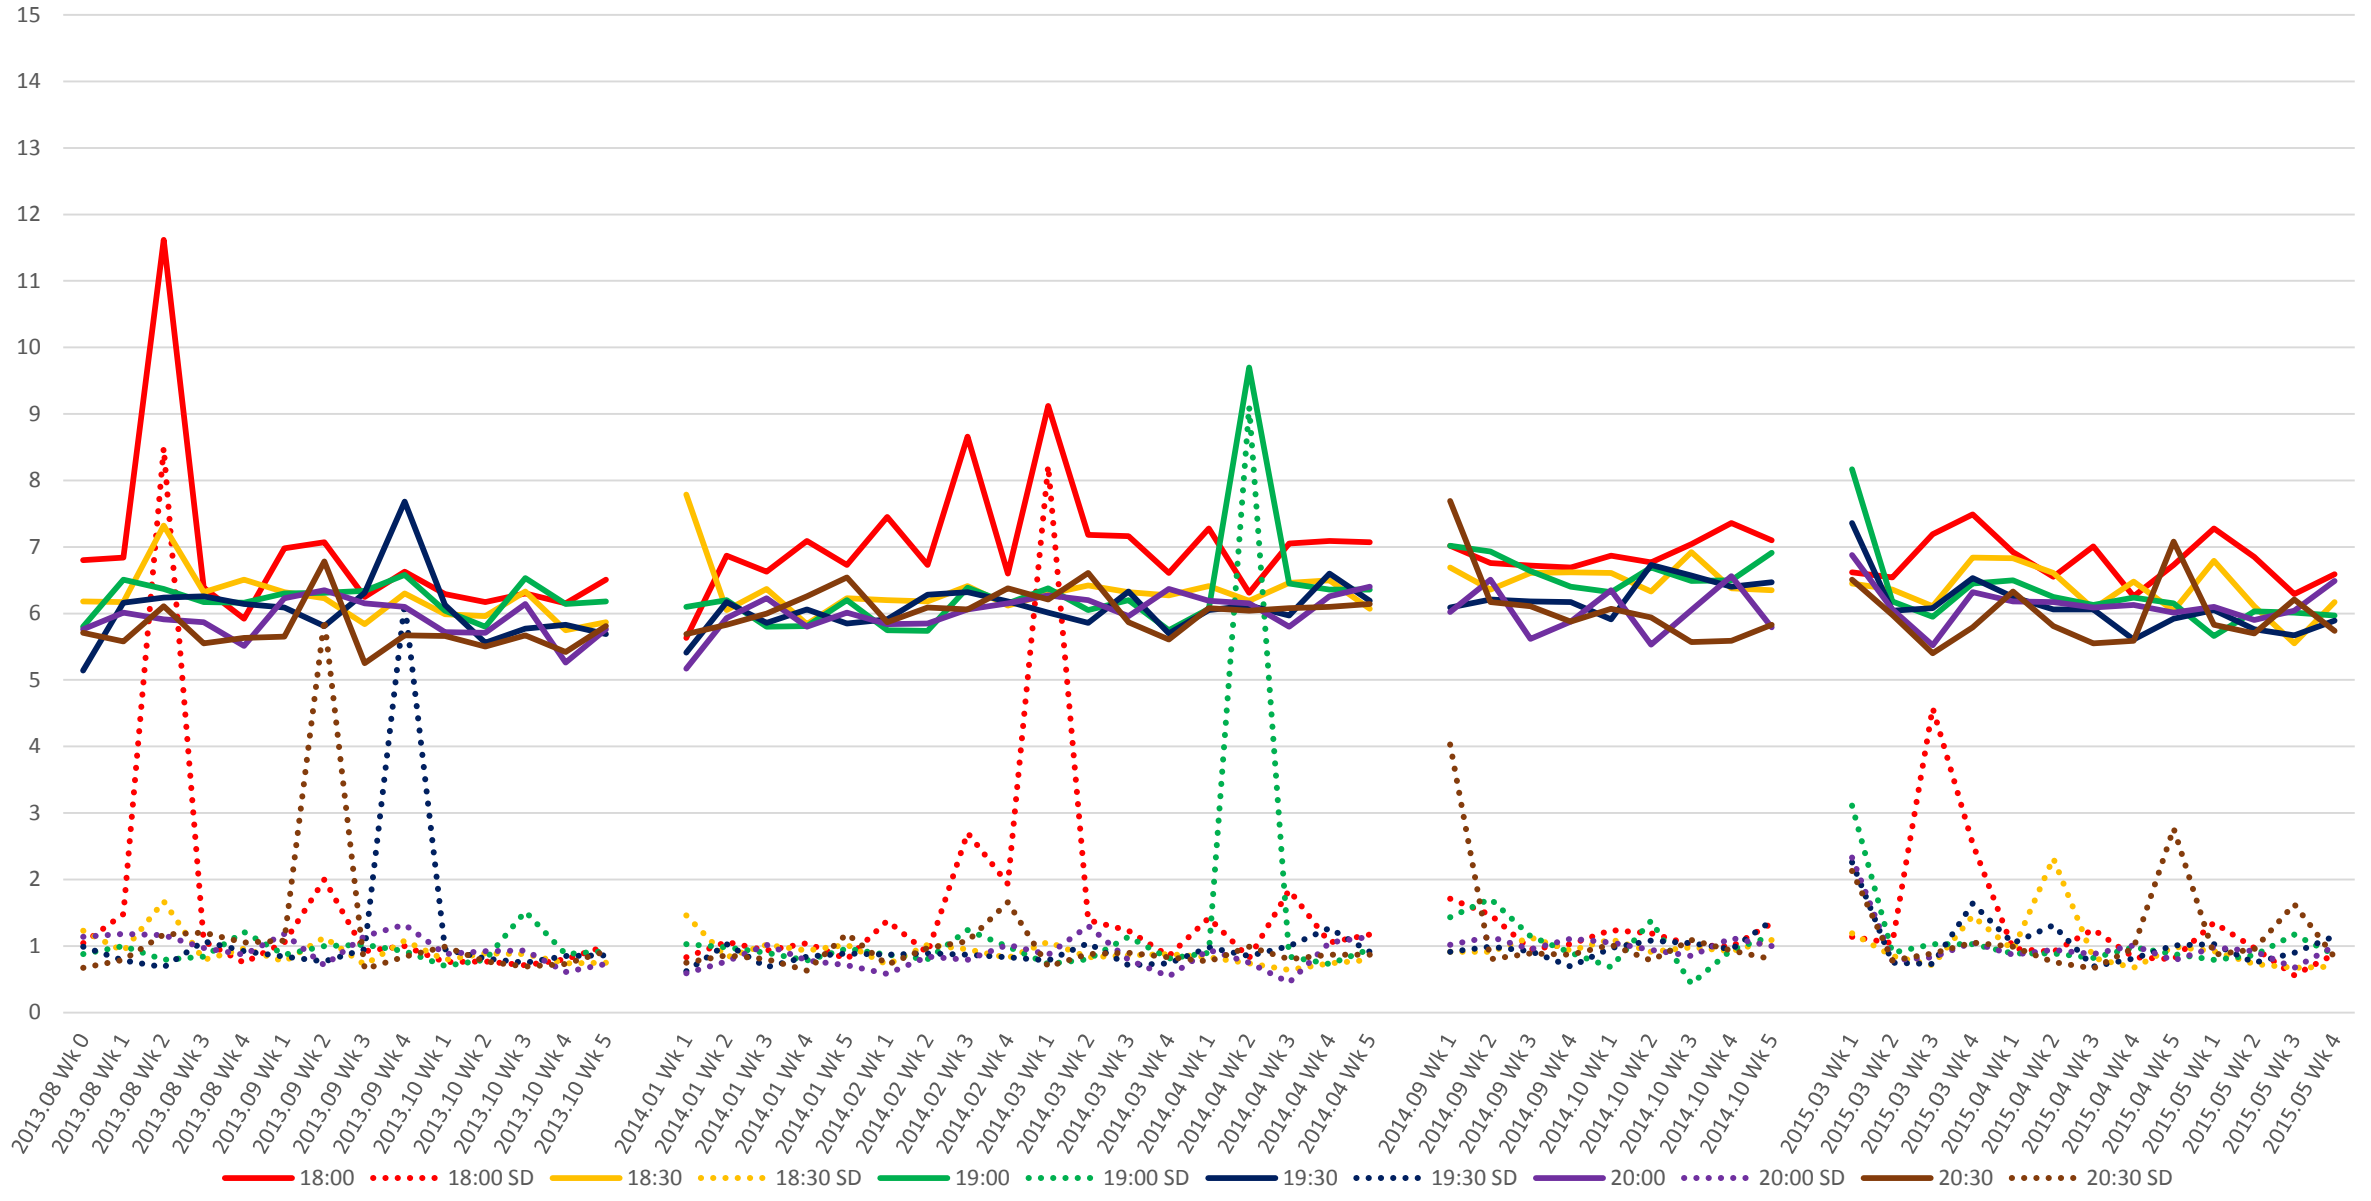

501 Queen Link Times From Yonge St. To Parliament St. Eastbound Early Morning

501 Queen Link Times From Yonge St. To Parliament St. Eastbound Late Morning

501 Queen Link Times From Yonge St. To Parliament St. Eastbound Early Afternoon

501 Queen Link Times From Yonge St. To Parliament St. Eastbound Late Afternoon

501 Queen Link Times From Yonge St. To Parliament St. Eastbound Early Evening

### 501 Queen Link Times From Yonge St. To Parliament St. Eastbound Late Evening