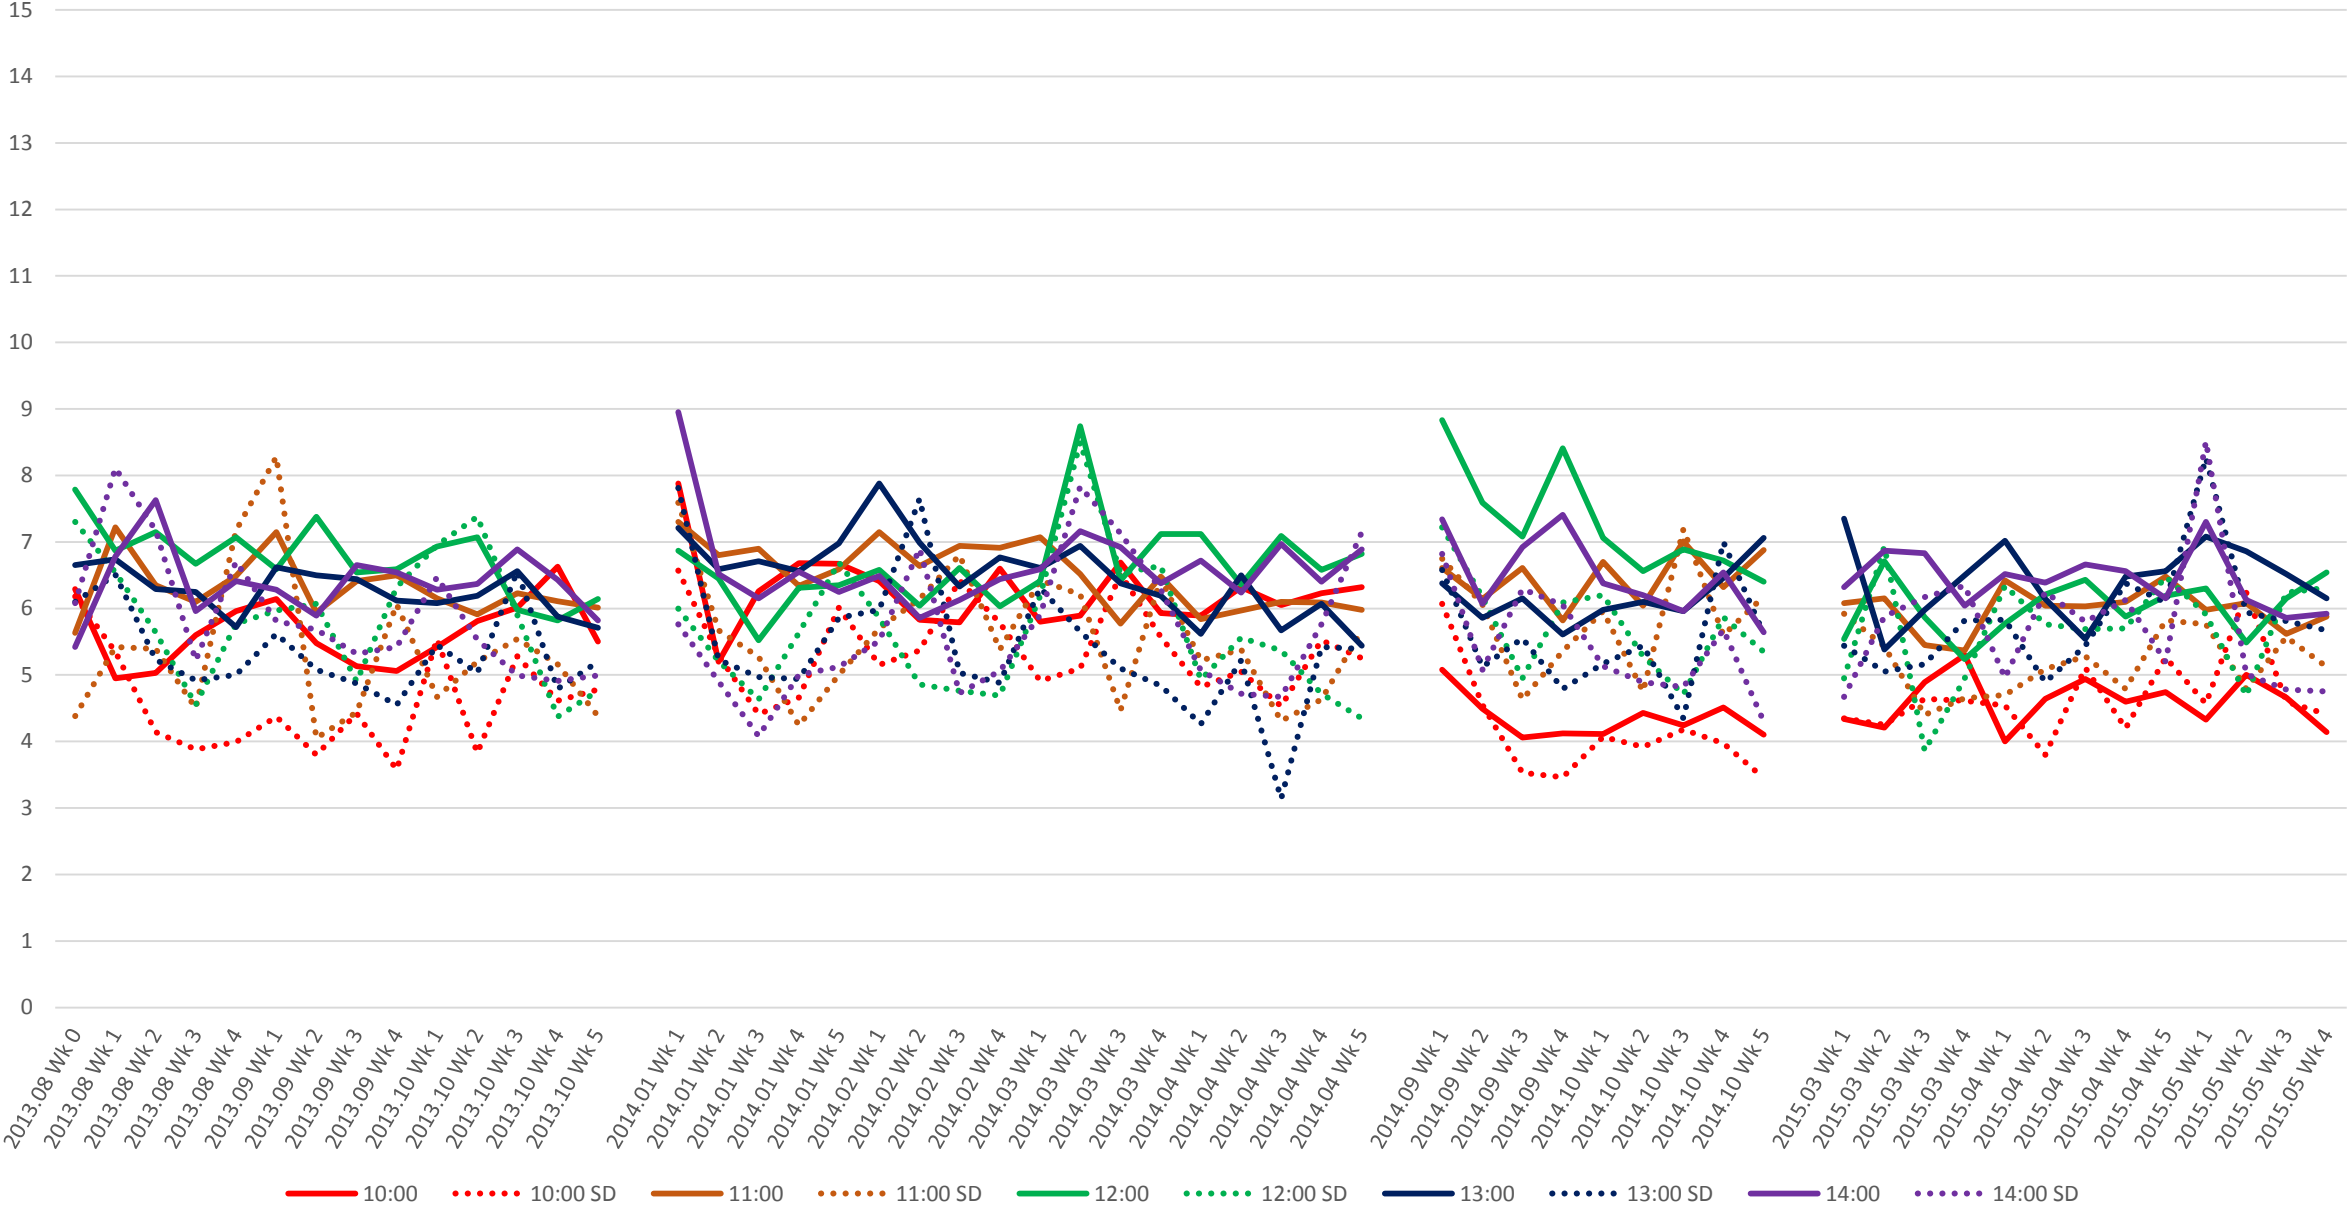

### 501 Queen Headways at Greenwood Ave. Eastbound Morning

501 Queen Headways at Greenwood Ave. Eastbound Midday

### 501 Queen Headways at Greenwood Ave. Eastbound Afternoon

501 Queen Headways at Greenwood Ave. Eastbound Evening