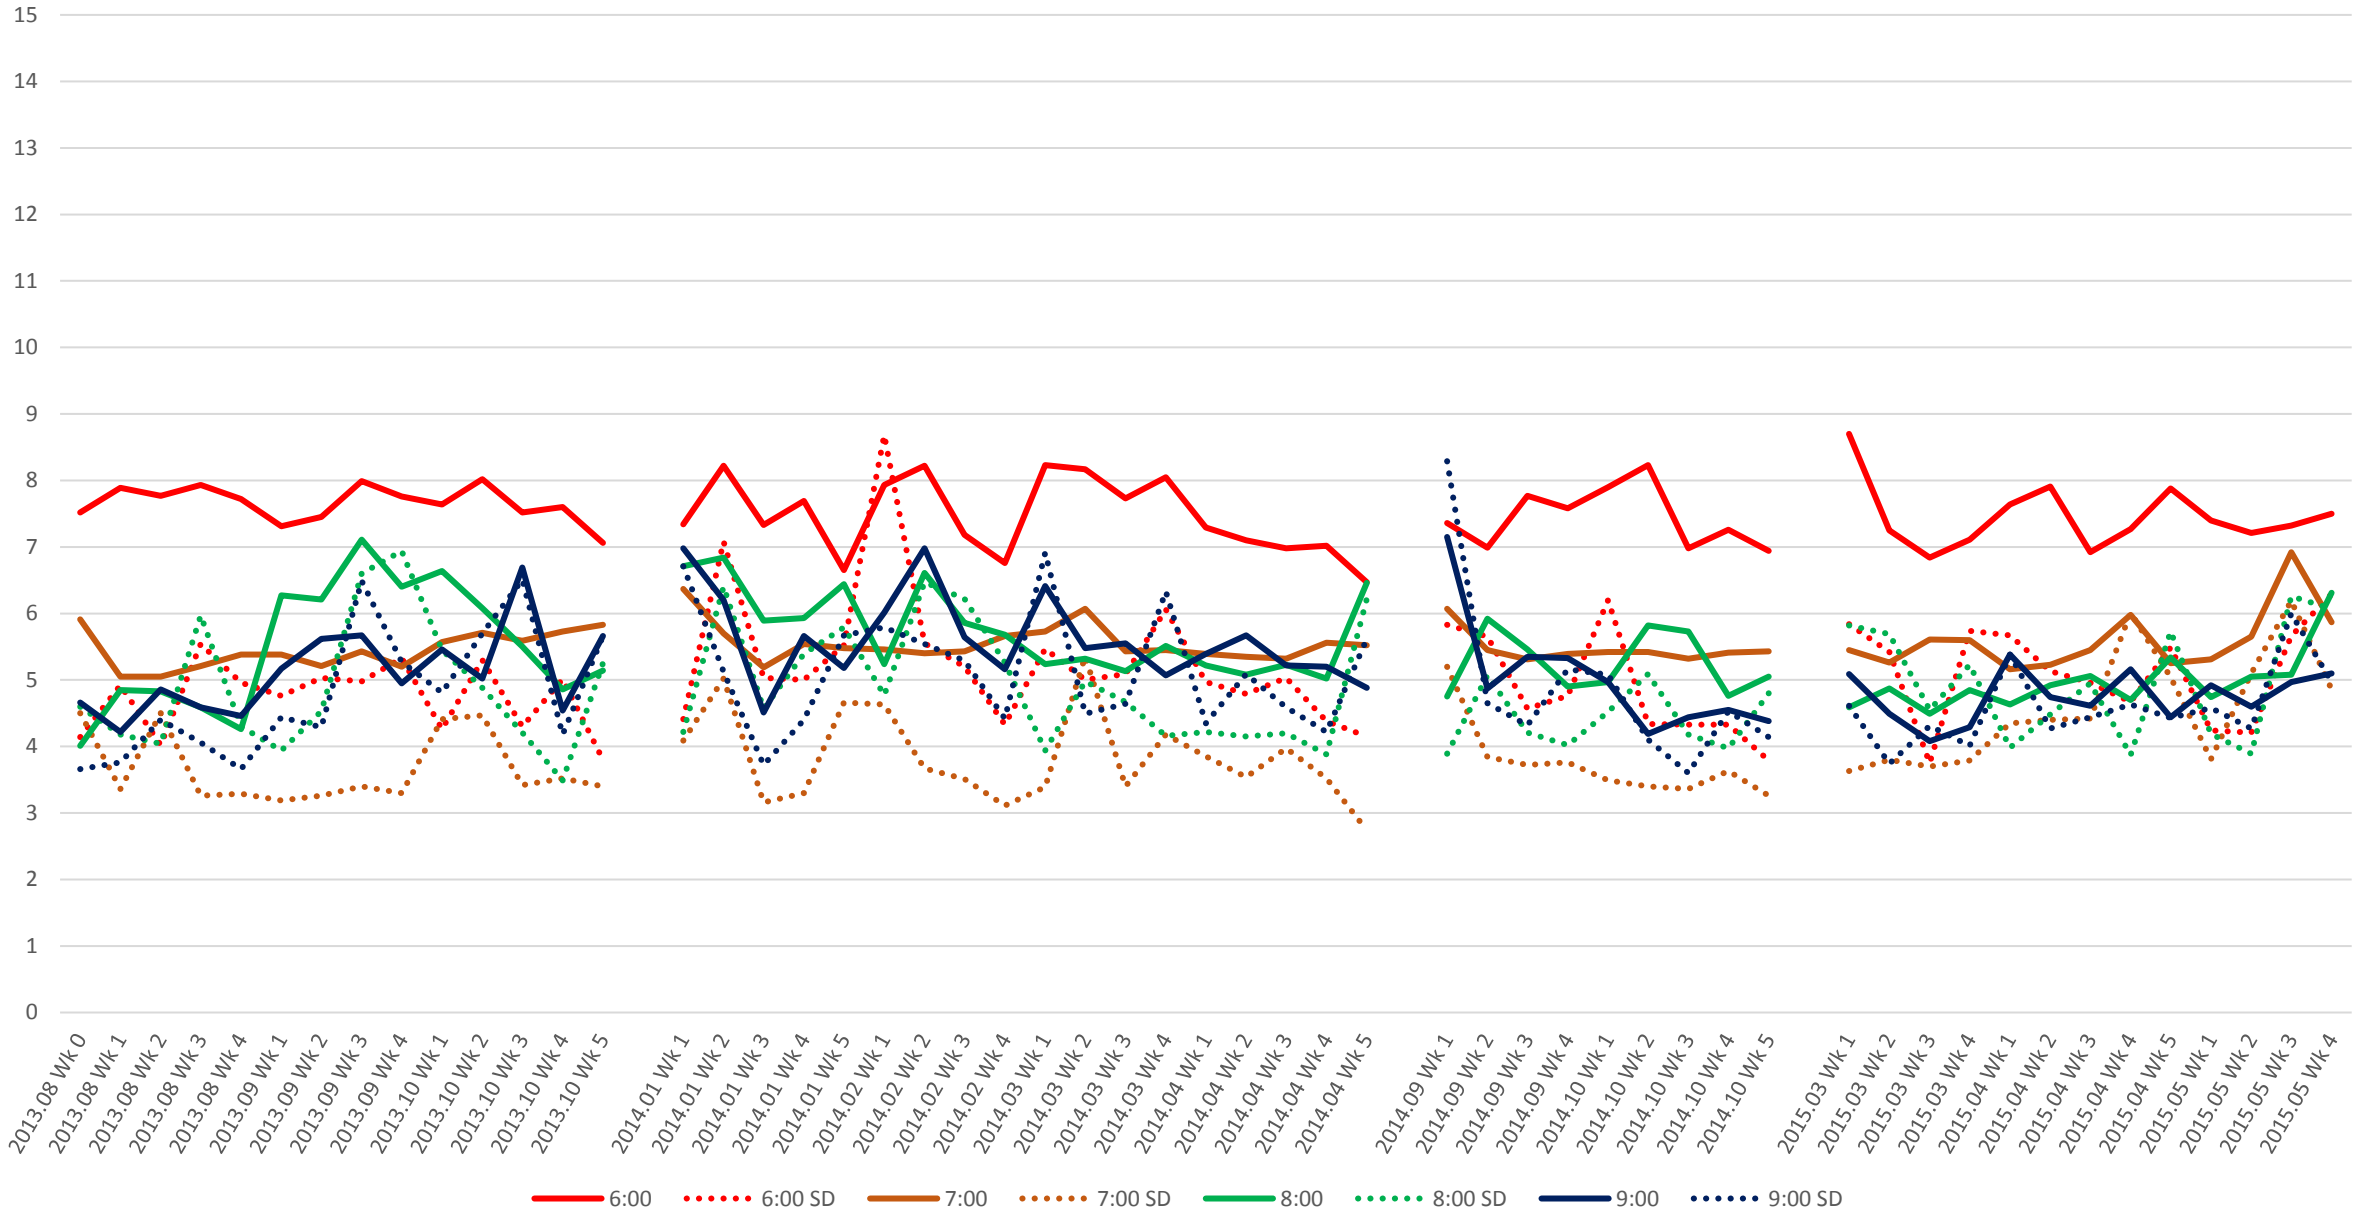

### 501 Queen Headways at Greenwood Ave. Eastbound Morning

501 Queen Headways at Greenwood Ave. Eastbound Midday

### 501 Queen Headways at Greenwood Ave. Eastbound Afternoon

501 Queen Headways at Greenwood Ave. Eastbound Evening