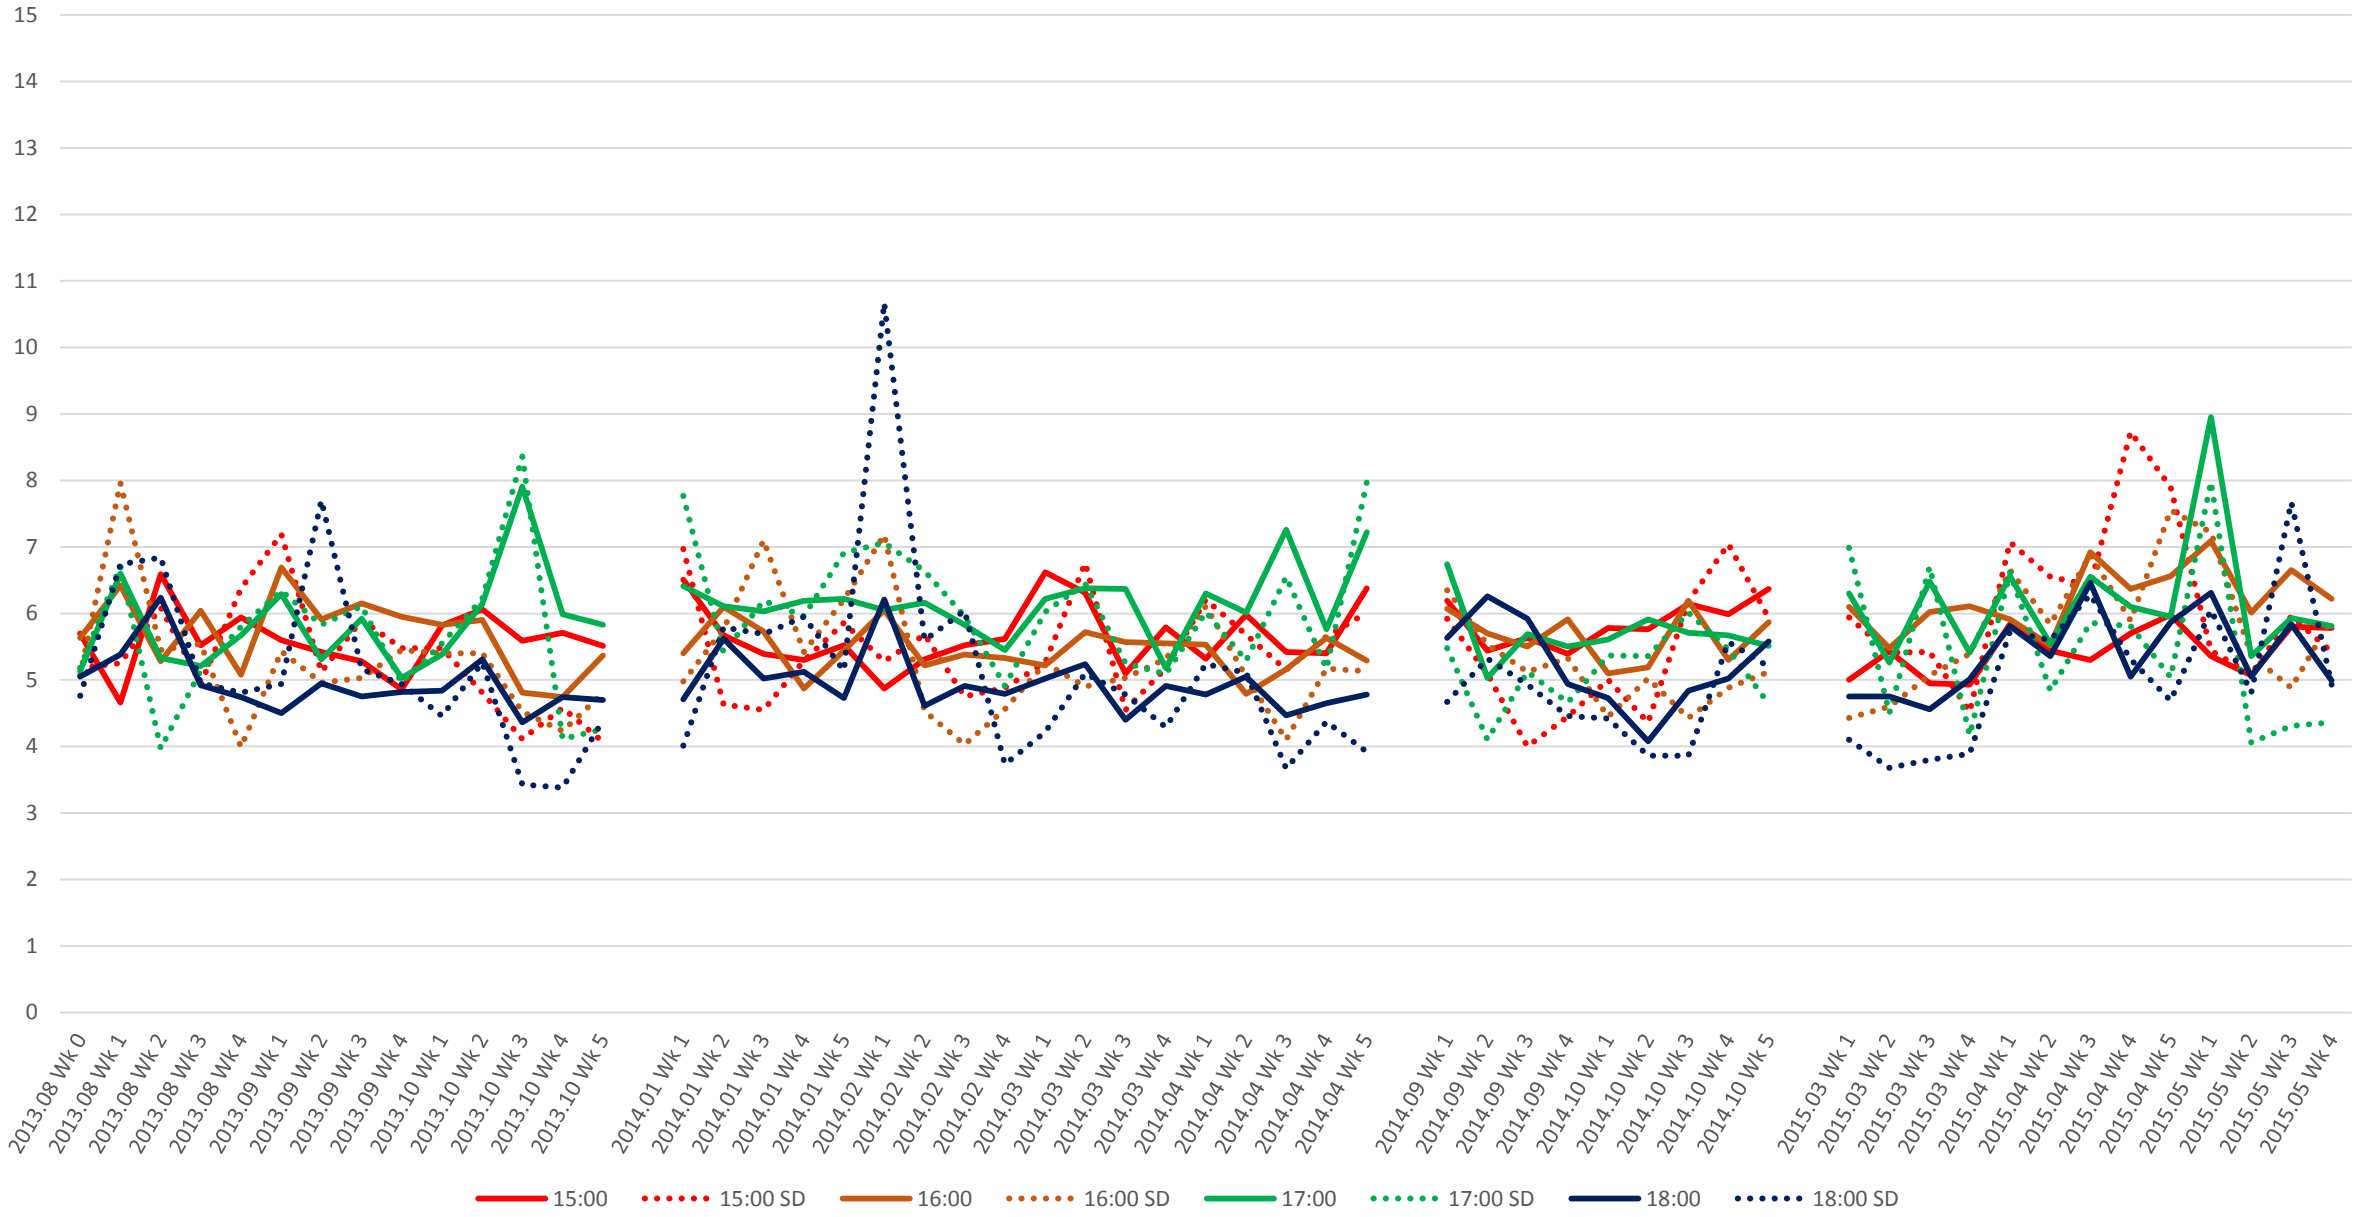

### 501 Queen Headways at Greenwood Ave. Eastbound Morning

501 Queen Headways at Greenwood Ave. Eastbound Midday

### 501 Queen Headways at Greenwood Ave. Eastbound Afternoon

501 Queen Headways at Greenwood Ave. Eastbound Evening