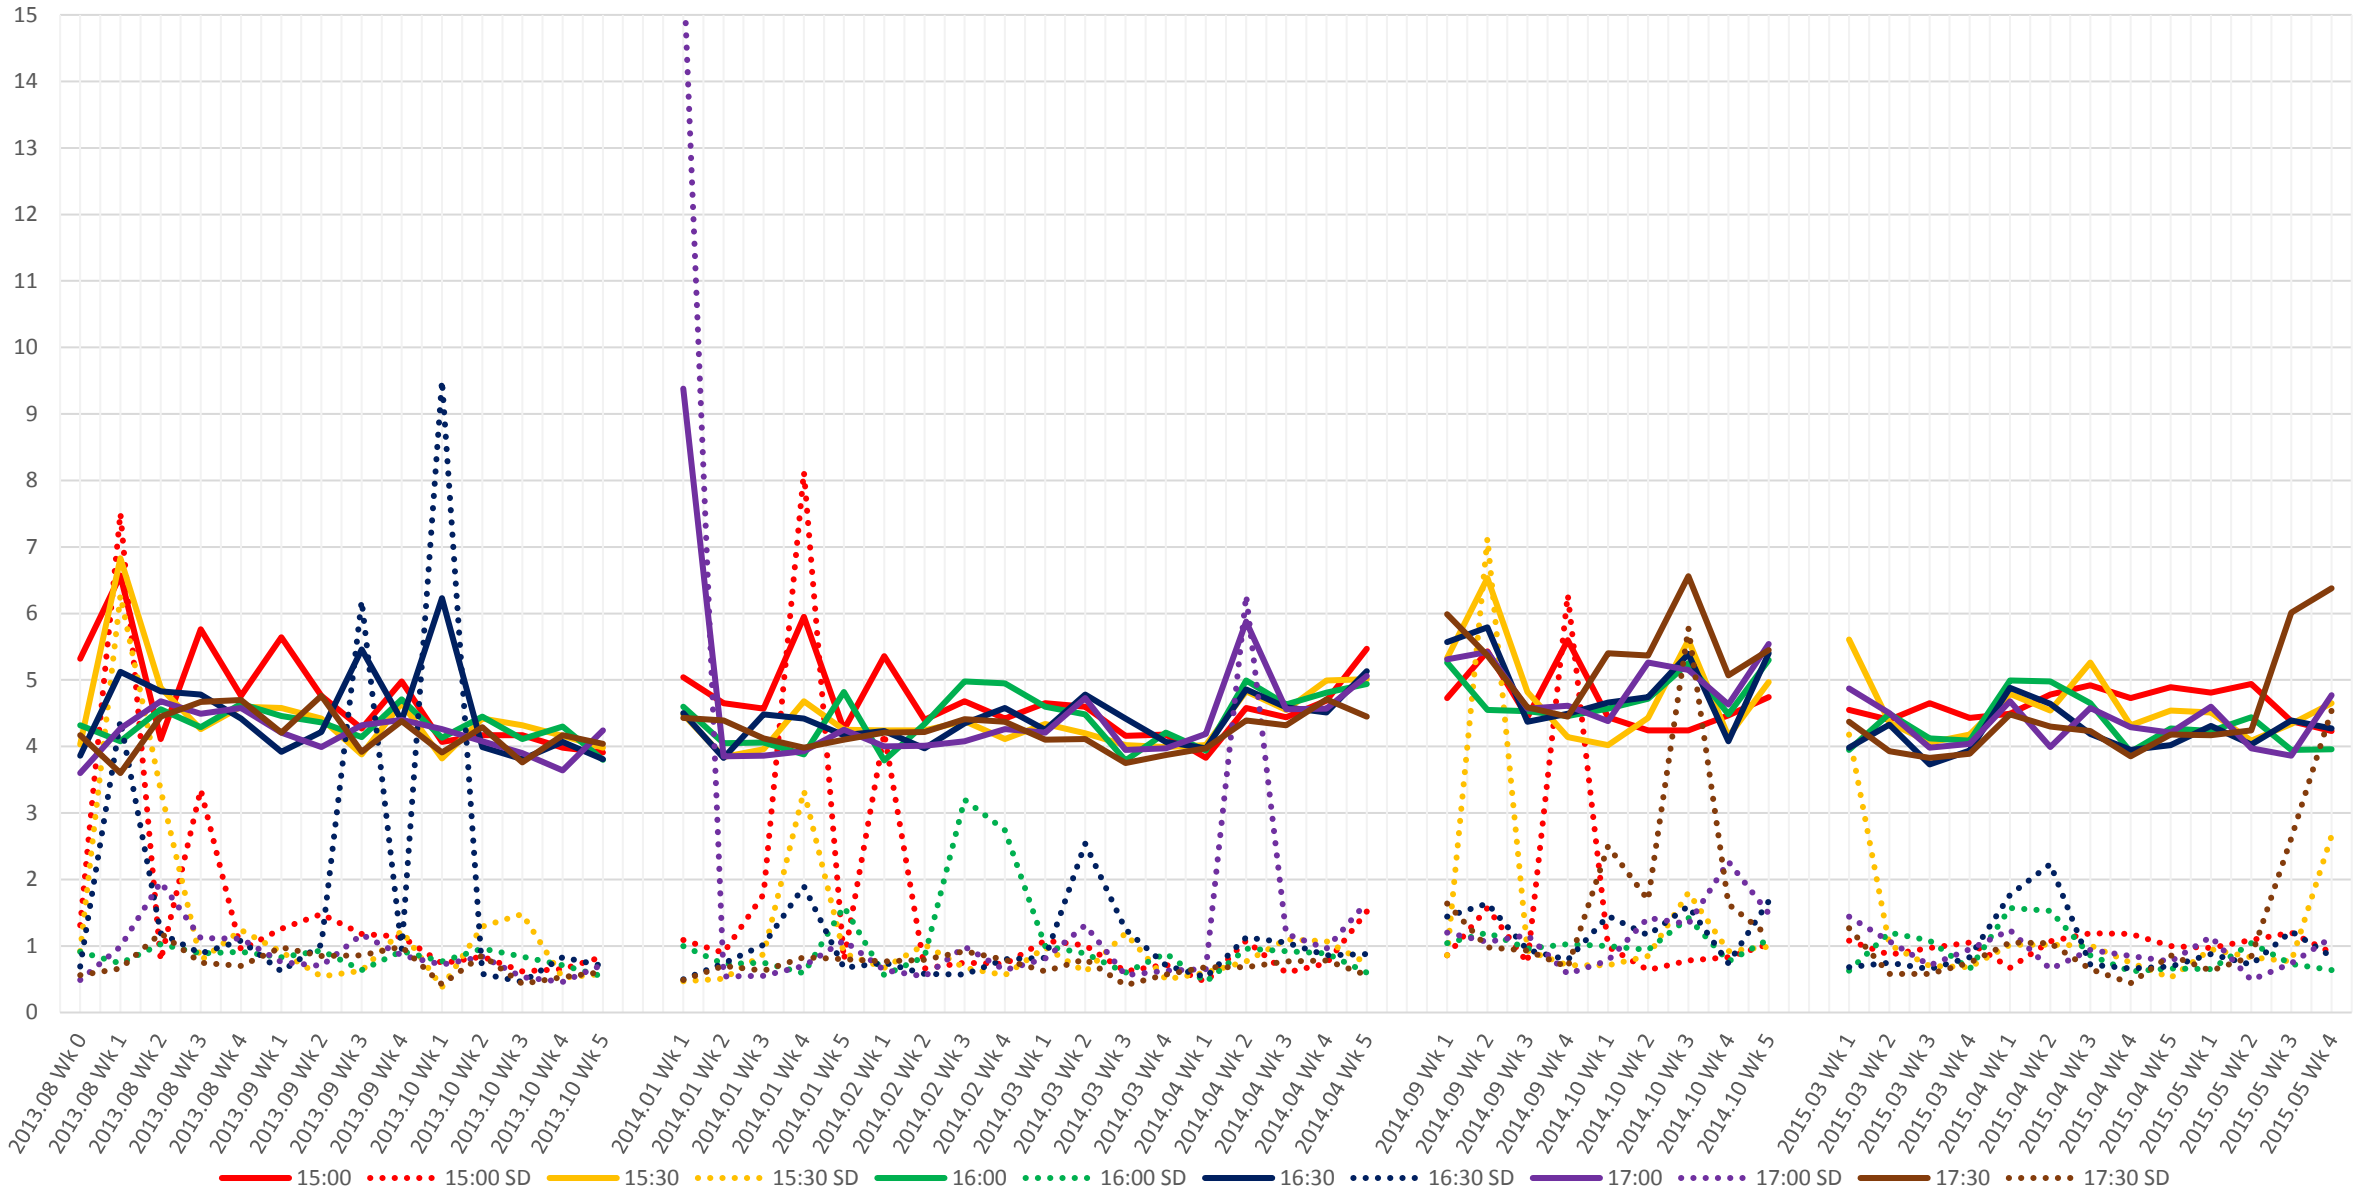

501 Queen Link Times From Greenwood Ave. To East of Coxwell Ave. Eastbound Early Morning

501 Queen Link Times From Greenwood Ave. To East of Coxwell Ave. Eastbound Late Morning

501 Queen Link Times From Greenwood Ave. To East of Coxwell Ave. Eastbound Late Afternoon

501 Queen Link Times From Greenwood Ave. To East of Coxwell Ave. Eastbound Early Evening

501 Queen Link Times From Greenwood Ave. To East of Coxwell Ave. Eastbound Late Evening