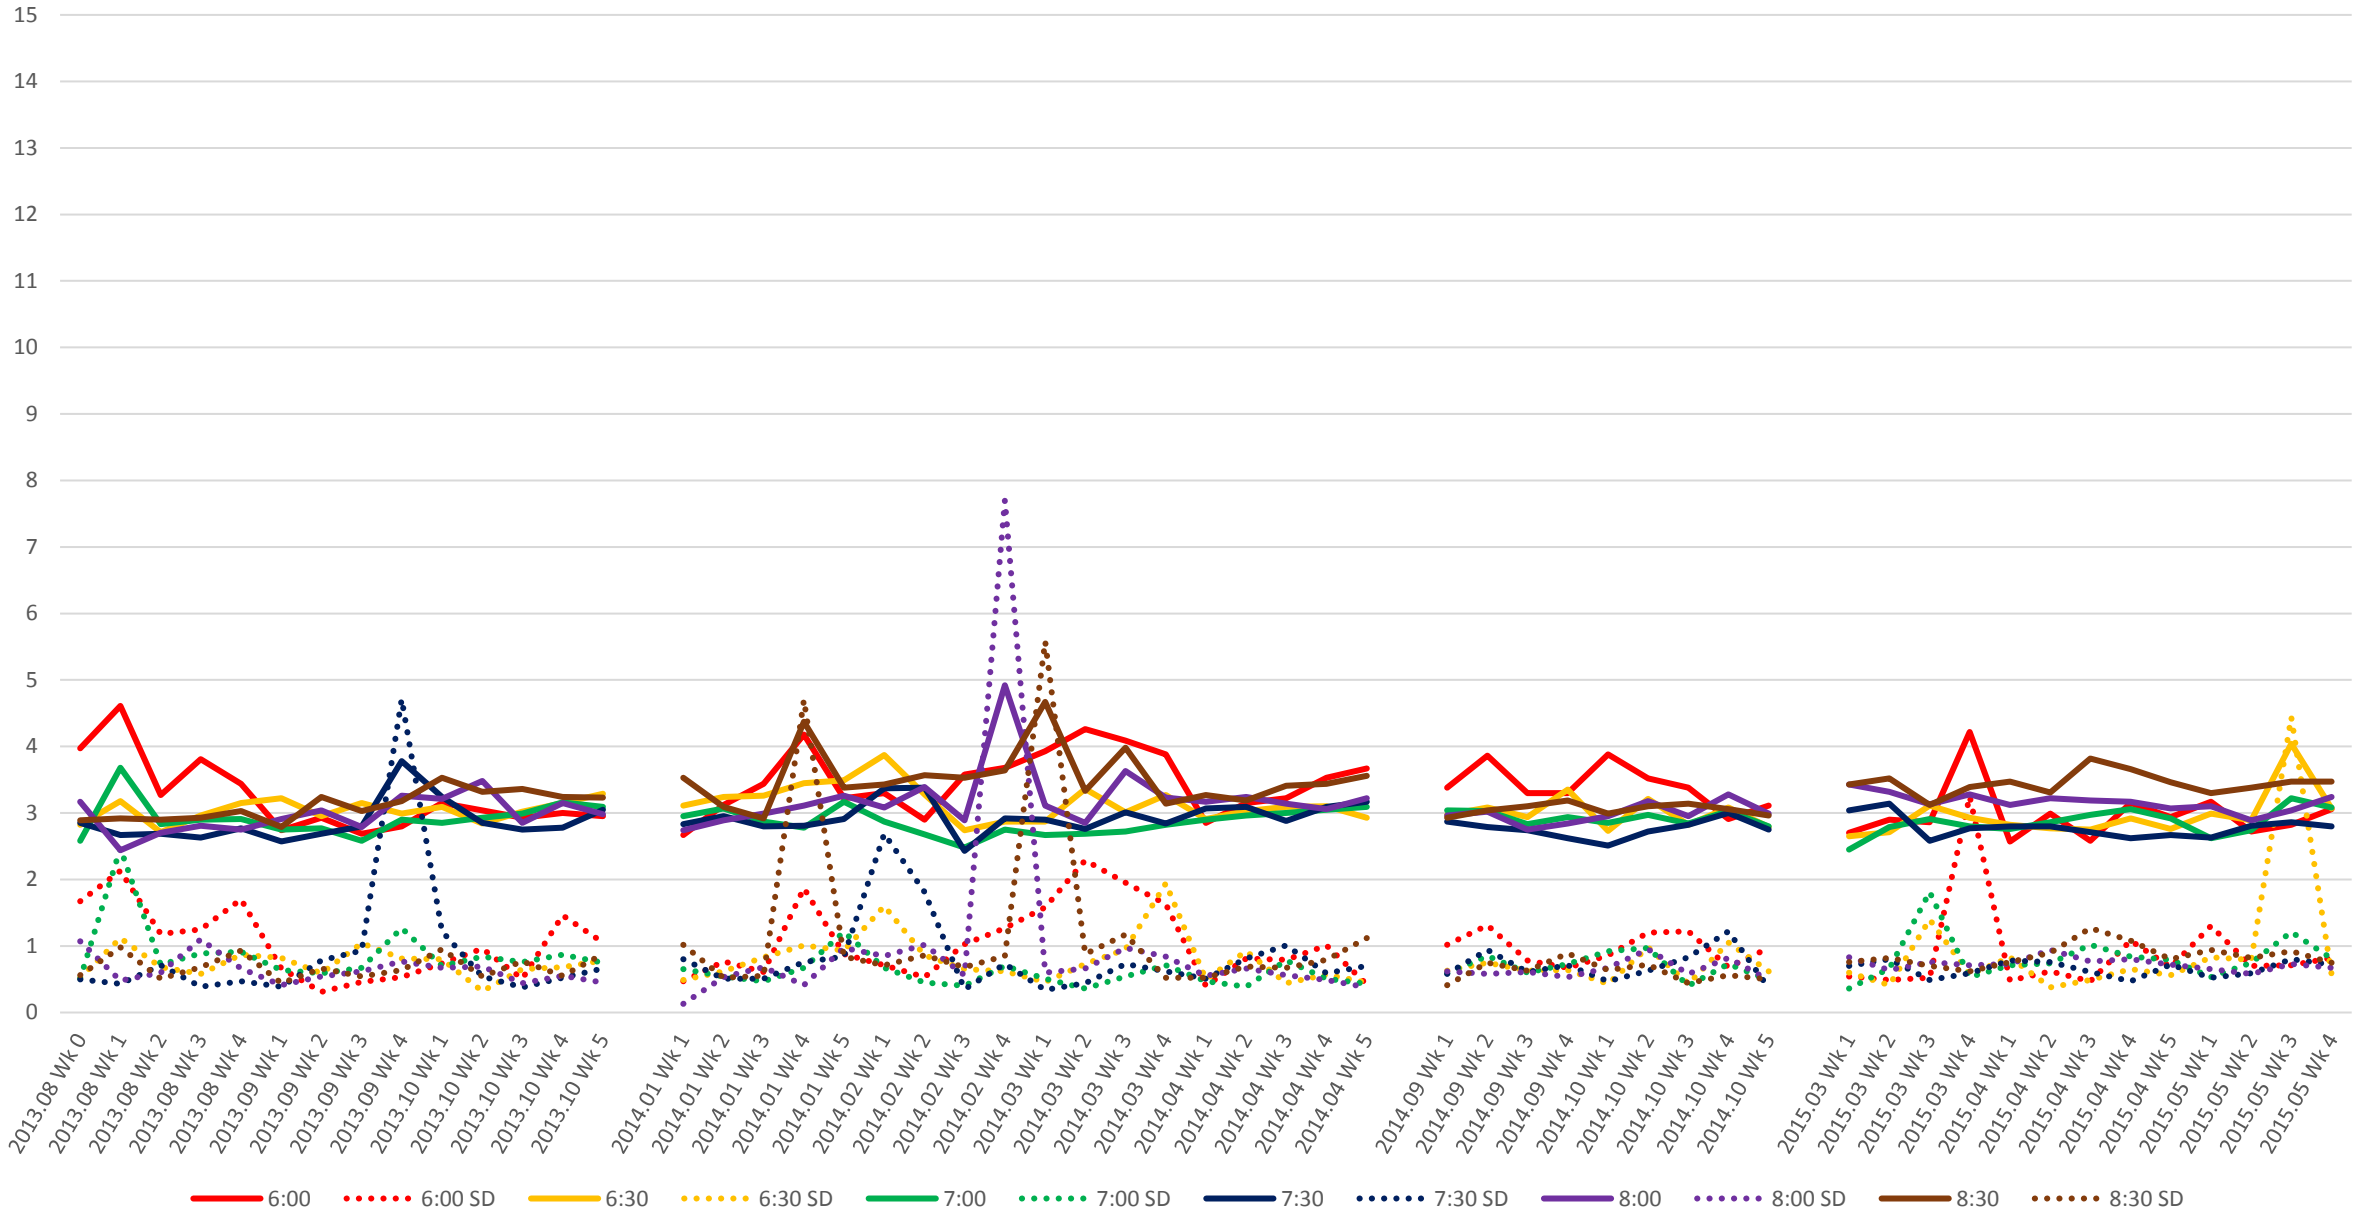

501 Queen Link Times From Greenwood Ave. To East of Coxwell Ave. Eastbound Early Morning

501 Queen Link Times From Greenwood Ave. To East of Coxwell Ave. Eastbound Late Morning

501 Queen Link Times From Greenwood Ave. To East of Coxwell Ave. Eastbound Late Afternoon

501 Queen Link Times From Greenwood Ave. To East of Coxwell Ave. Eastbound Early Evening

501 Queen Link Times From Greenwood Ave. To East of Coxwell Ave. Eastbound Late Evening