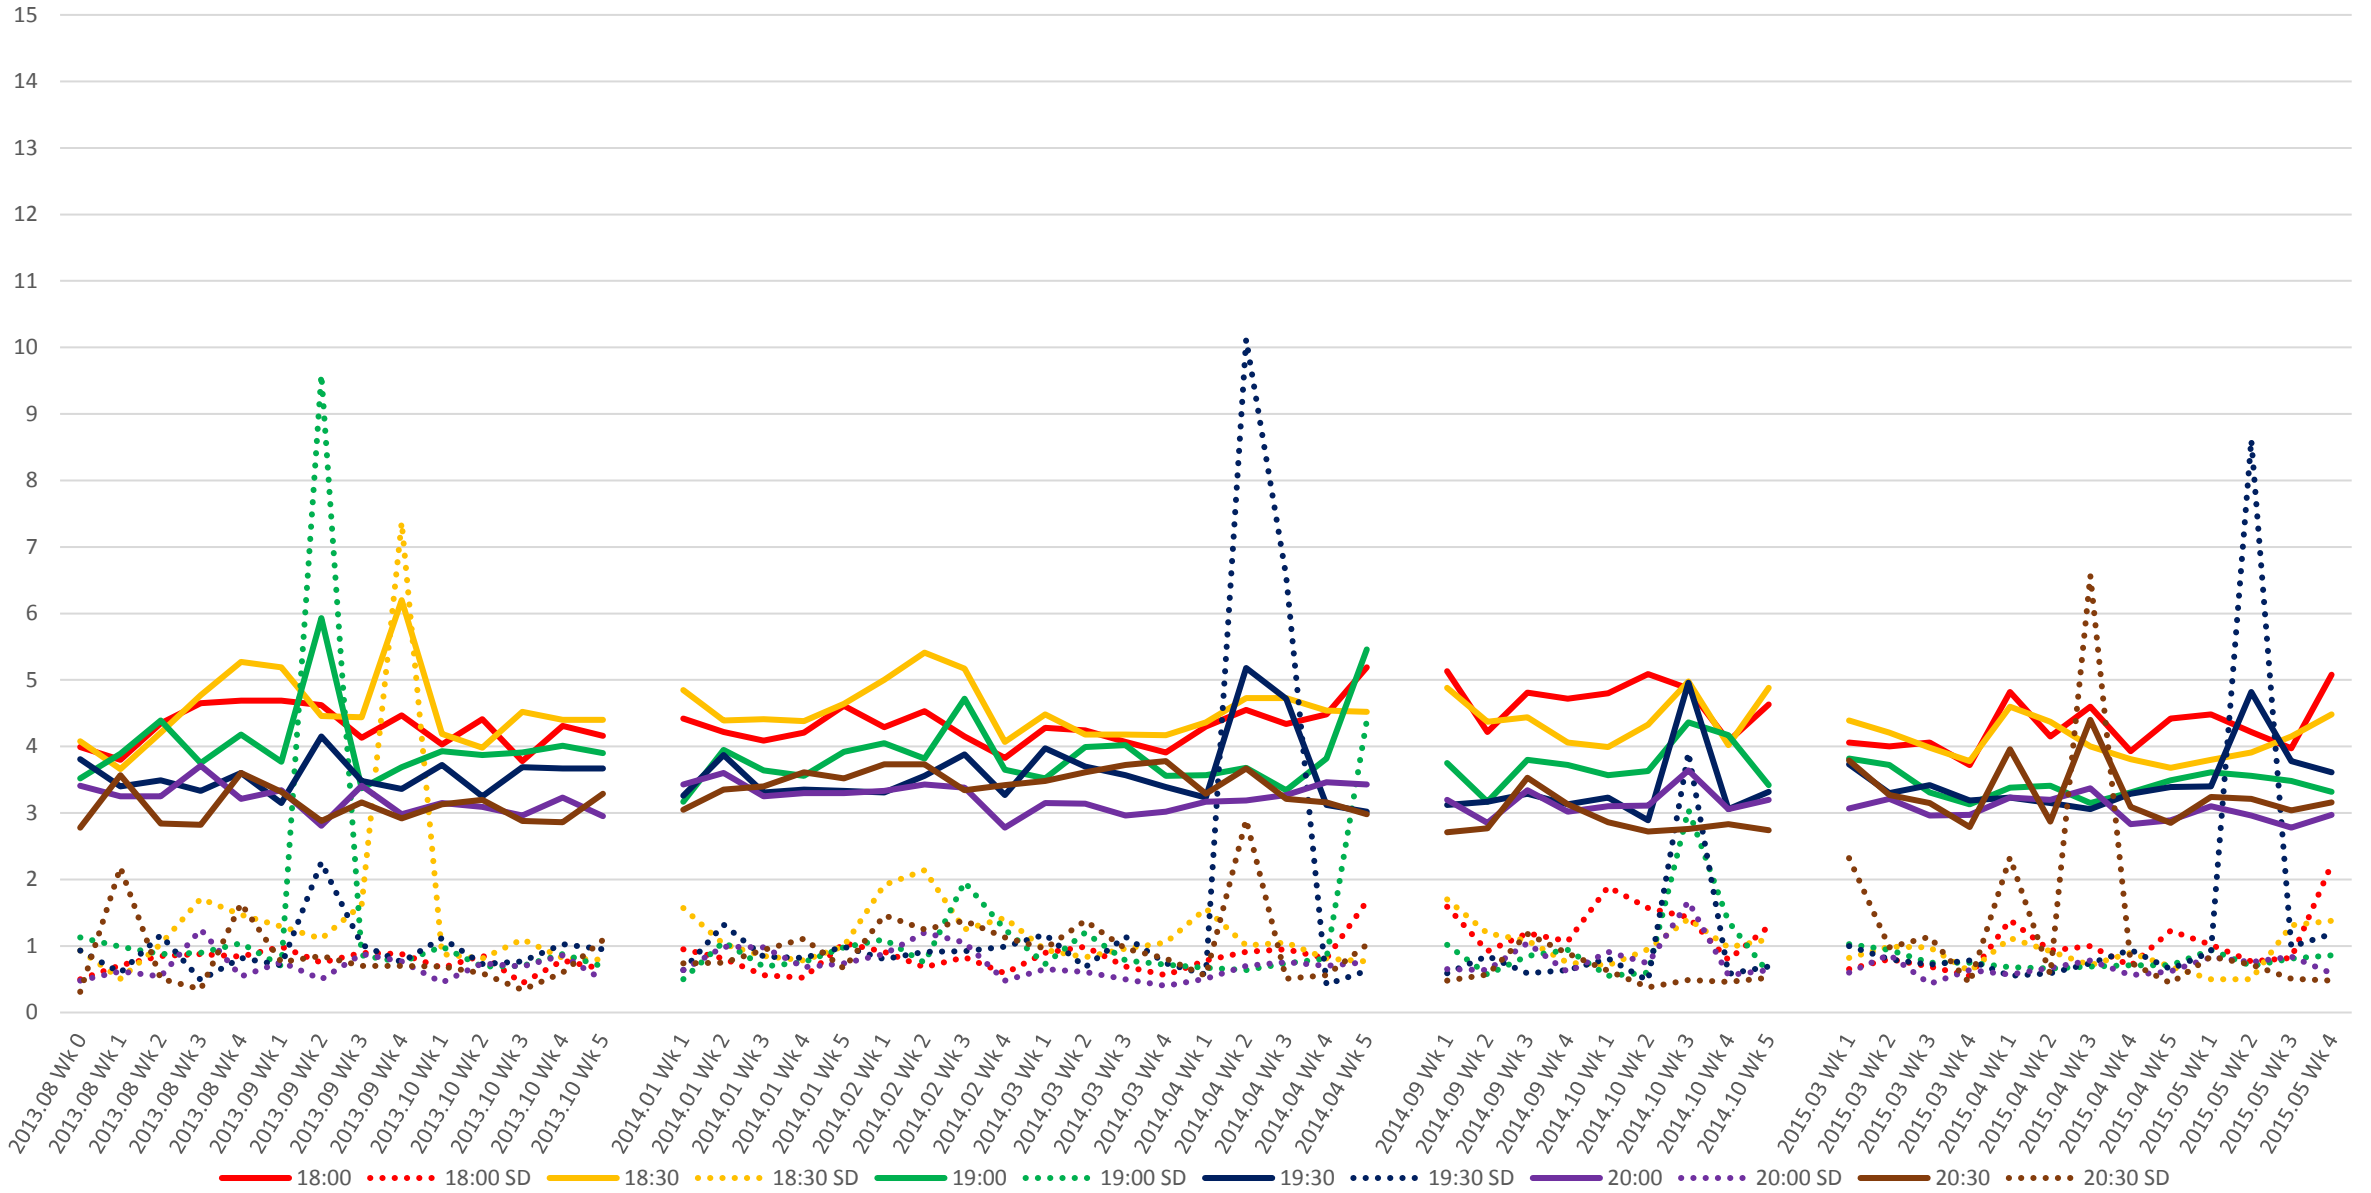

501 Queen Link Times From Greenwood Ave. To East of Coxwell Ave. Eastbound Early Morning

501 Queen Link Times From Greenwood Ave. To East of Coxwell Ave. Eastbound Late Morning

501 Queen Link Times From Greenwood Ave. To East of Coxwell Ave. Eastbound Late Afternoon

501 Queen Link Times From Greenwood Ave. To East of Coxwell Ave. Eastbound Early Evening

501 Queen Link Times From Greenwood Ave. To East of Coxwell Ave. Eastbound Late Evening