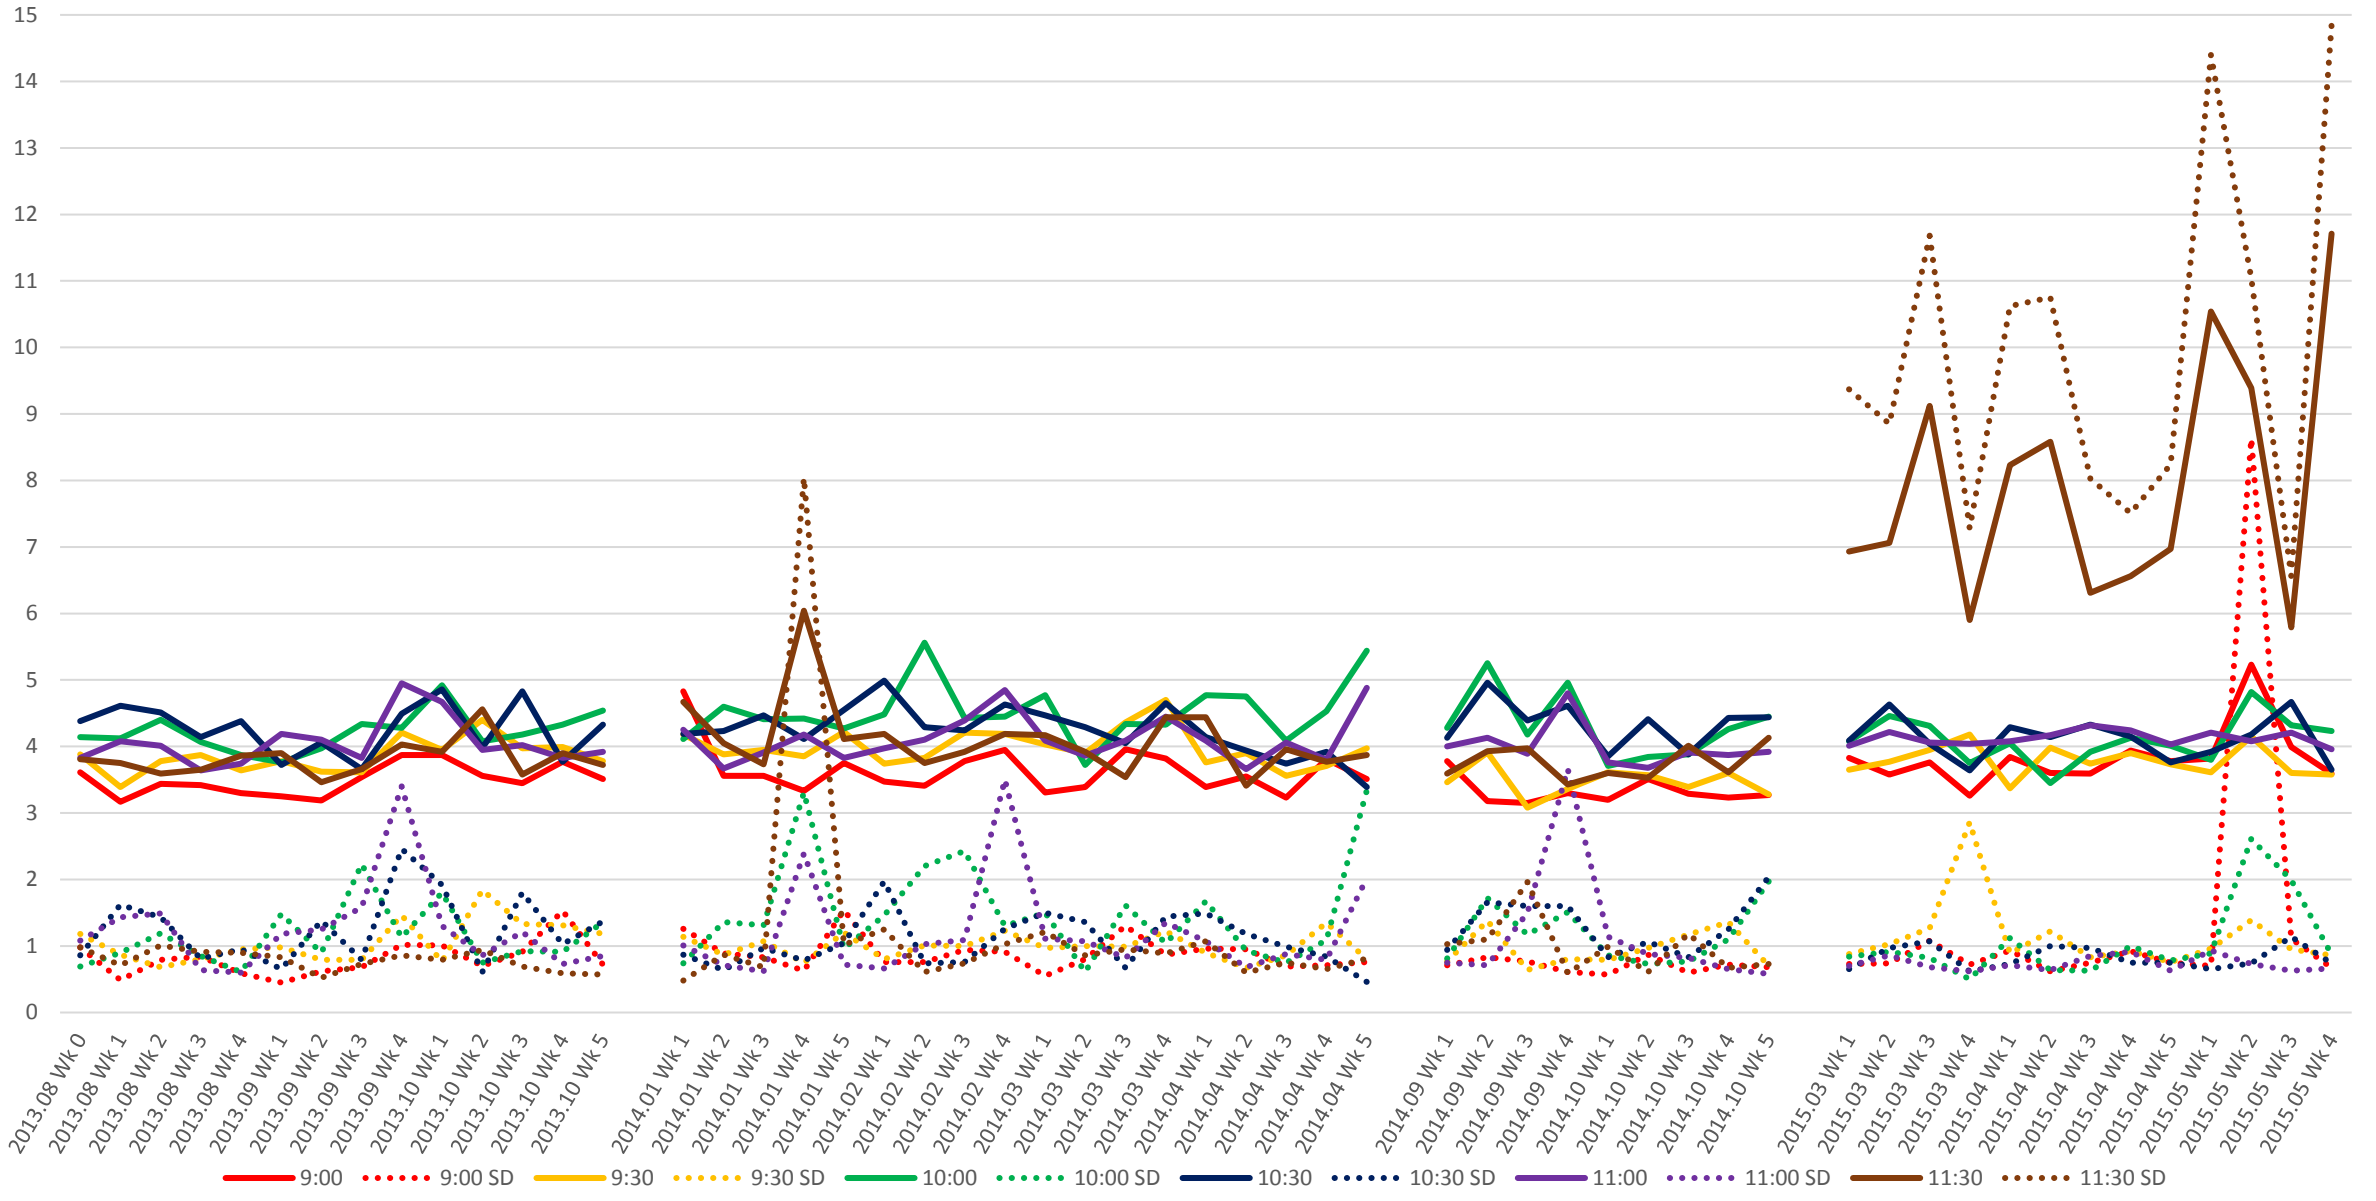

501 Queen Link Times From Greenwood Ave. To East of Coxwell Ave. Eastbound Early Morning

501 Queen Link Times From Greenwood Ave. To East of Coxwell Ave. Eastbound Late Morning

501 Queen Link Times From Greenwood Ave. To East of Coxwell Ave. Eastbound Late Afternoon

501 Queen Link Times From Greenwood Ave. To East of Coxwell Ave. Eastbound Early Evening

501 Queen Link Times From Greenwood Ave. To East of Coxwell Ave. Eastbound Late Evening