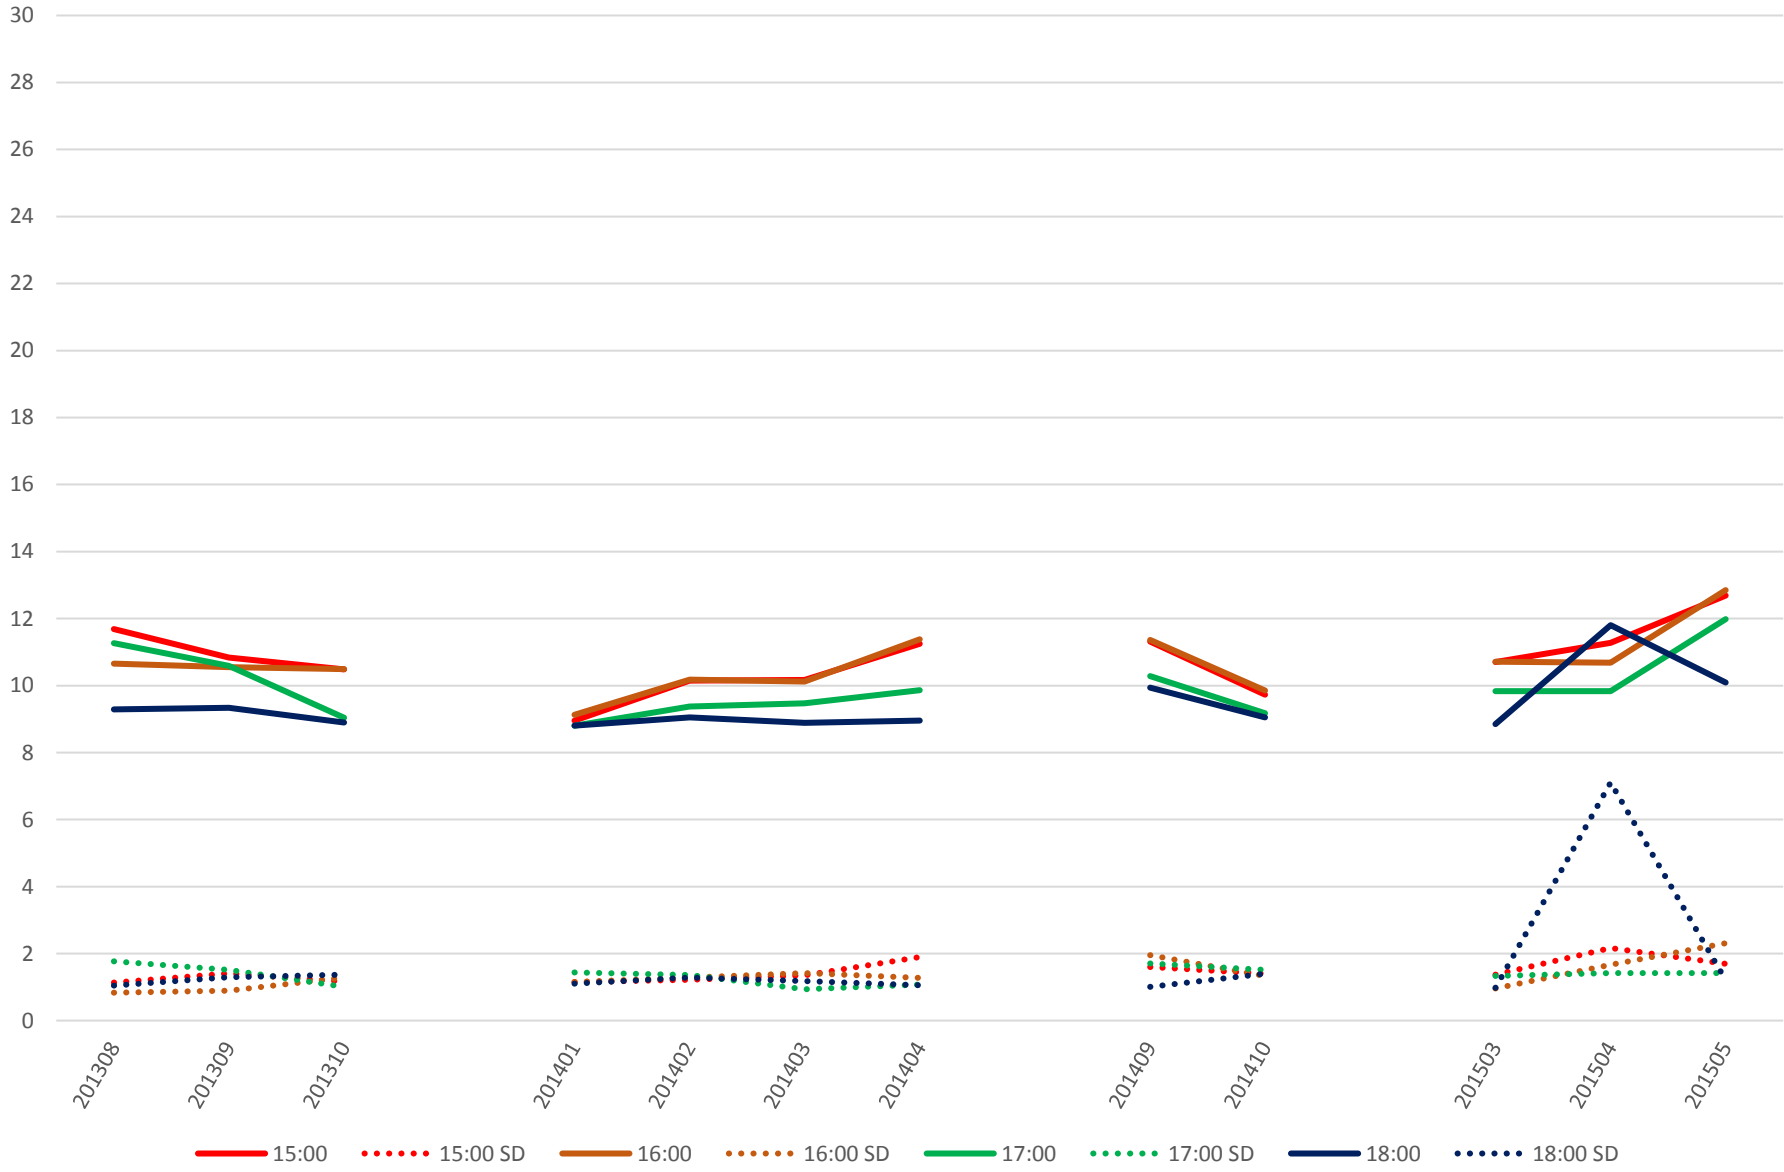

501 Queen Link Times From East of Coxwell Ave. To Silver Birch Ave. Eastbound Saturday Morning

501 Queen Link Times From East of Coxwell Ave. To Silver Birch Ave. Eastbound Saturday Midday

501 Queen Link Times From East of Coxwell Ave. To Silver Birch Ave. Eastbound Saturday Afternoon

501 Queen Link Times From East of Coxwell Ave. To Silver Birch Ave. Eastbound Saturday Evening

501 Queen Link Times From East of Coxwell Ave. To Silver Birch Ave. Eastbound Sunday Morning

501 Queen Link Times From East of Coxwell Ave. To Silver Birch Ave. Eastbound Sunday Midday

501 Queen Link Times From East of Coxwell Ave. To Silver Birch Ave. Eastbound Sunday Afternoon

501 Queen Link Times From East of Coxwell Ave. To Silver Birch Ave. Eastbound Sunday Evening