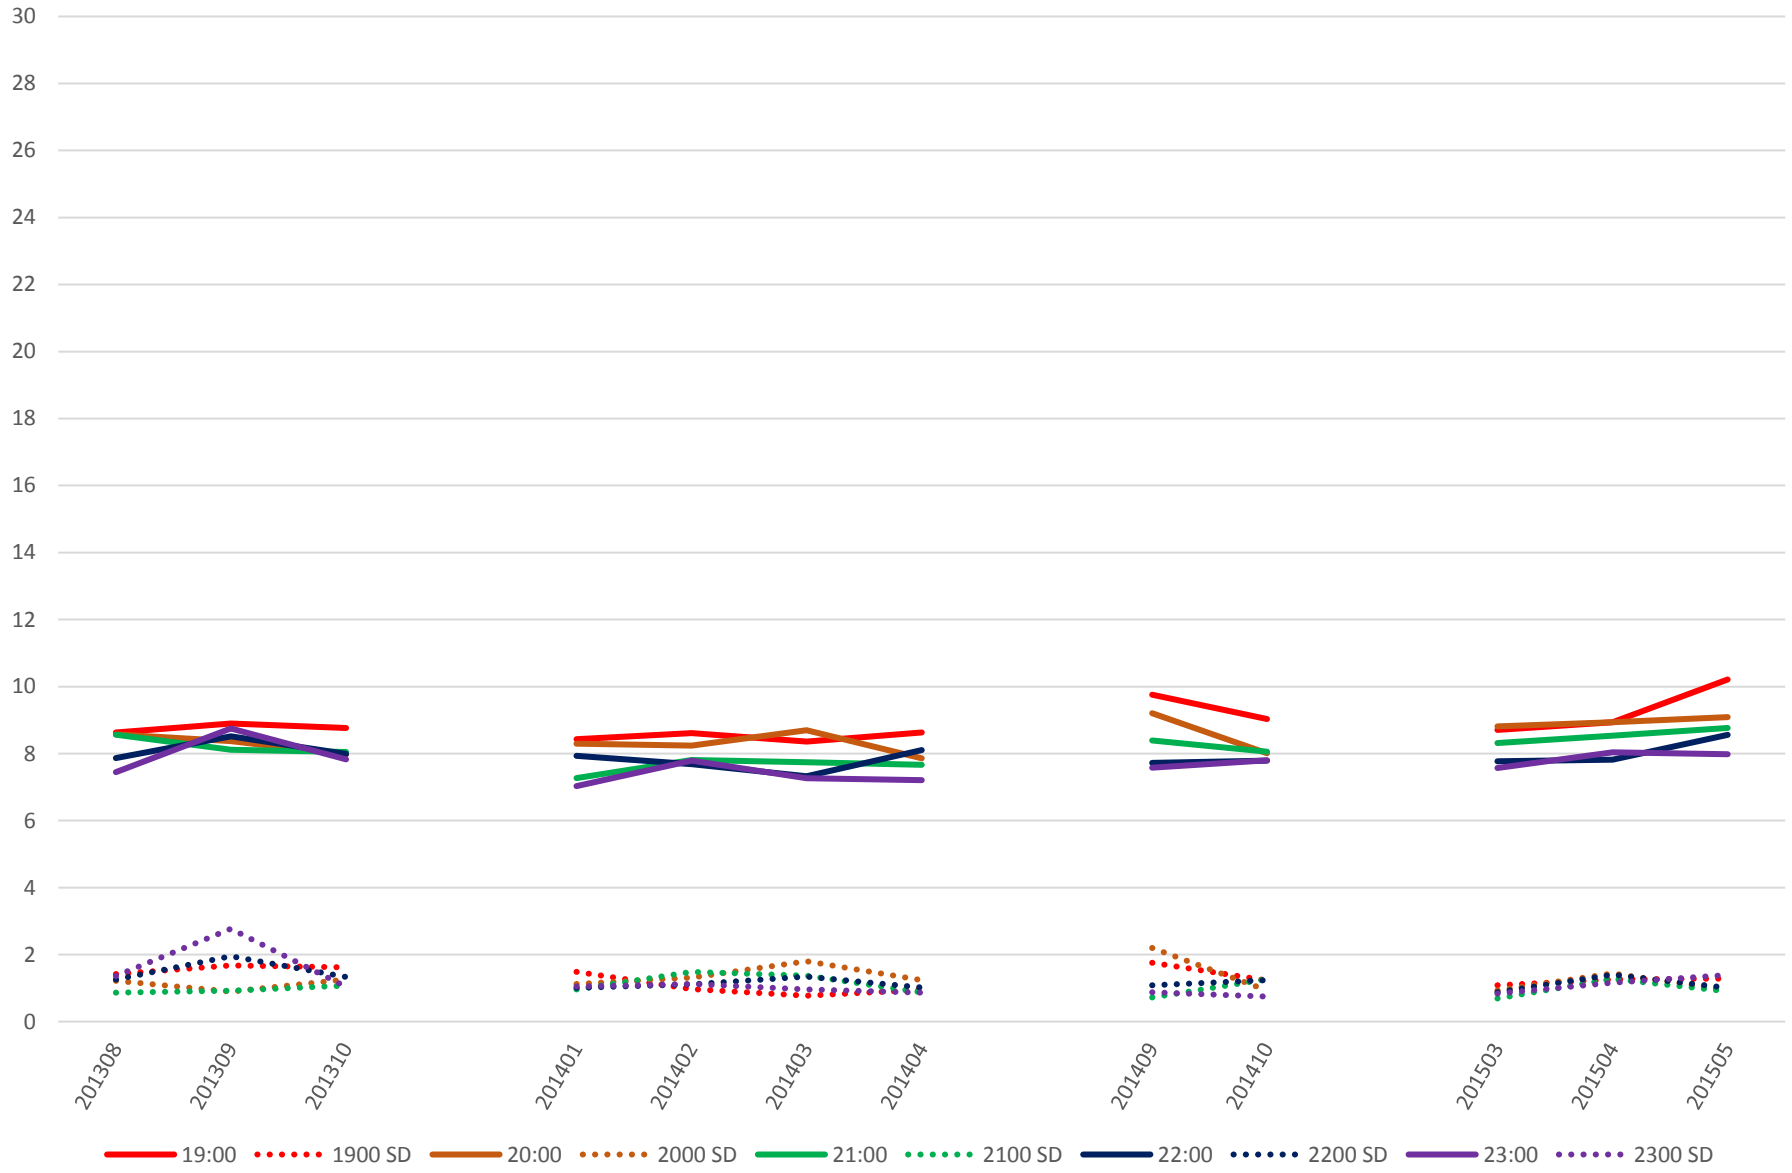

501 Queen Link Times From East of Coxwell Ave. To Silver Birch Ave. Eastbound Saturday Morning

501 Queen Link Times From East of Coxwell Ave. To Silver Birch Ave. Eastbound Saturday Midday

501 Queen Link Times From East of Coxwell Ave. To Silver Birch Ave. Eastbound Saturday Afternoon

501 Queen Link Times From East of Coxwell Ave. To Silver Birch Ave. Eastbound Saturday Evening

501 Queen Link Times From East of Coxwell Ave. To Silver Birch Ave. Eastbound Sunday Morning

501 Queen Link Times From East of Coxwell Ave. To Silver Birch Ave. Eastbound Sunday Midday

501 Queen Link Times From East of Coxwell Ave. To Silver Birch Ave. Eastbound Sunday Afternoon

501 Queen Link Times From East of Coxwell Ave. To Silver Birch Ave. Eastbound Sunday Evening