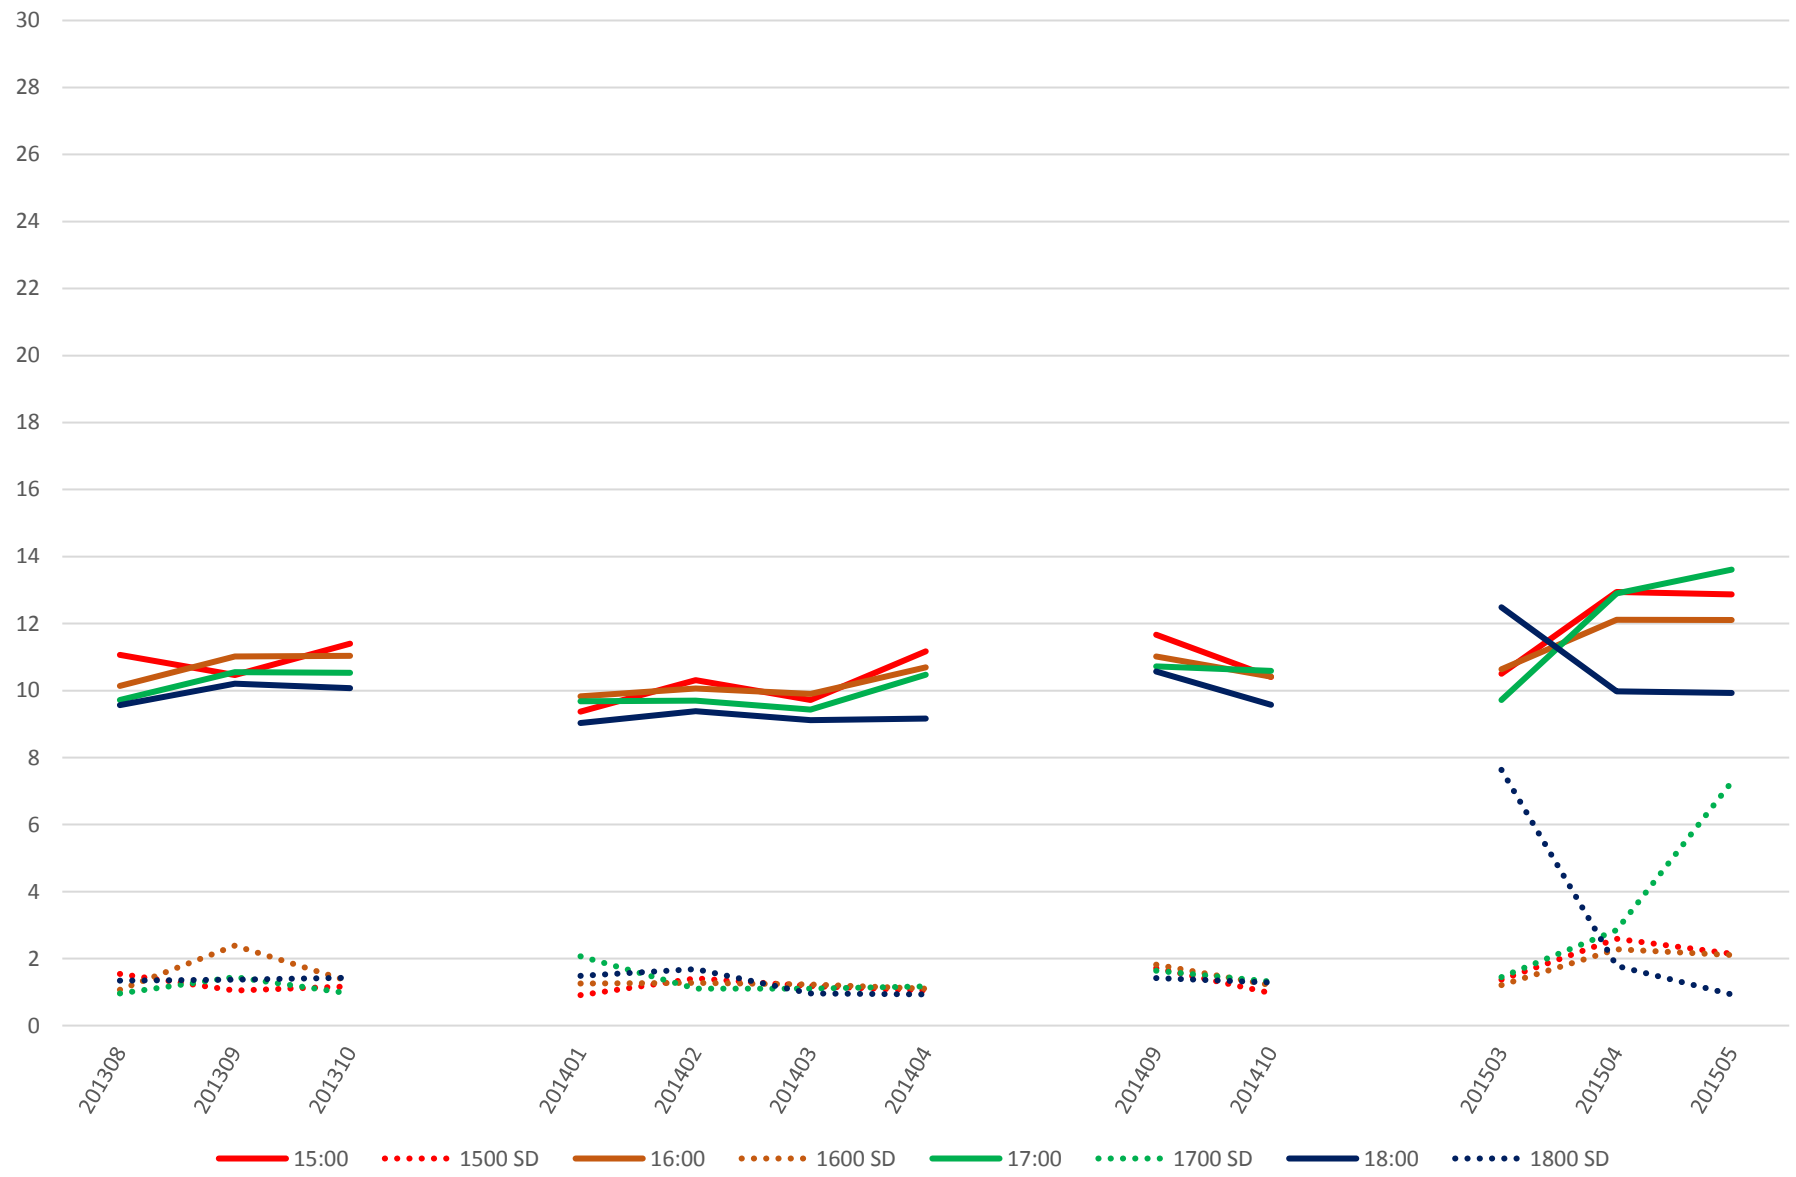

501 Queen Link Times From East of Coxwell Ave. To Silver Birch Ave. Eastbound Saturday Morning

501 Queen Link Times From East of Coxwell Ave. To Silver Birch Ave. Eastbound Saturday Midday

501 Queen Link Times From East of Coxwell Ave. To Silver Birch Ave. Eastbound Saturday Afternoon

501 Queen Link Times From East of Coxwell Ave. To Silver Birch Ave. Eastbound Saturday Evening

501 Queen Link Times From East of Coxwell Ave. To Silver Birch Ave. Eastbound Sunday Morning

501 Queen Link Times From East of Coxwell Ave. To Silver Birch Ave. Eastbound Sunday Midday

501 Queen Link Times From East of Coxwell Ave. To Silver Birch Ave. Eastbound Sunday Afternoon

501 Queen Link Times From East of Coxwell Ave. To Silver Birch Ave. Eastbound Sunday Evening