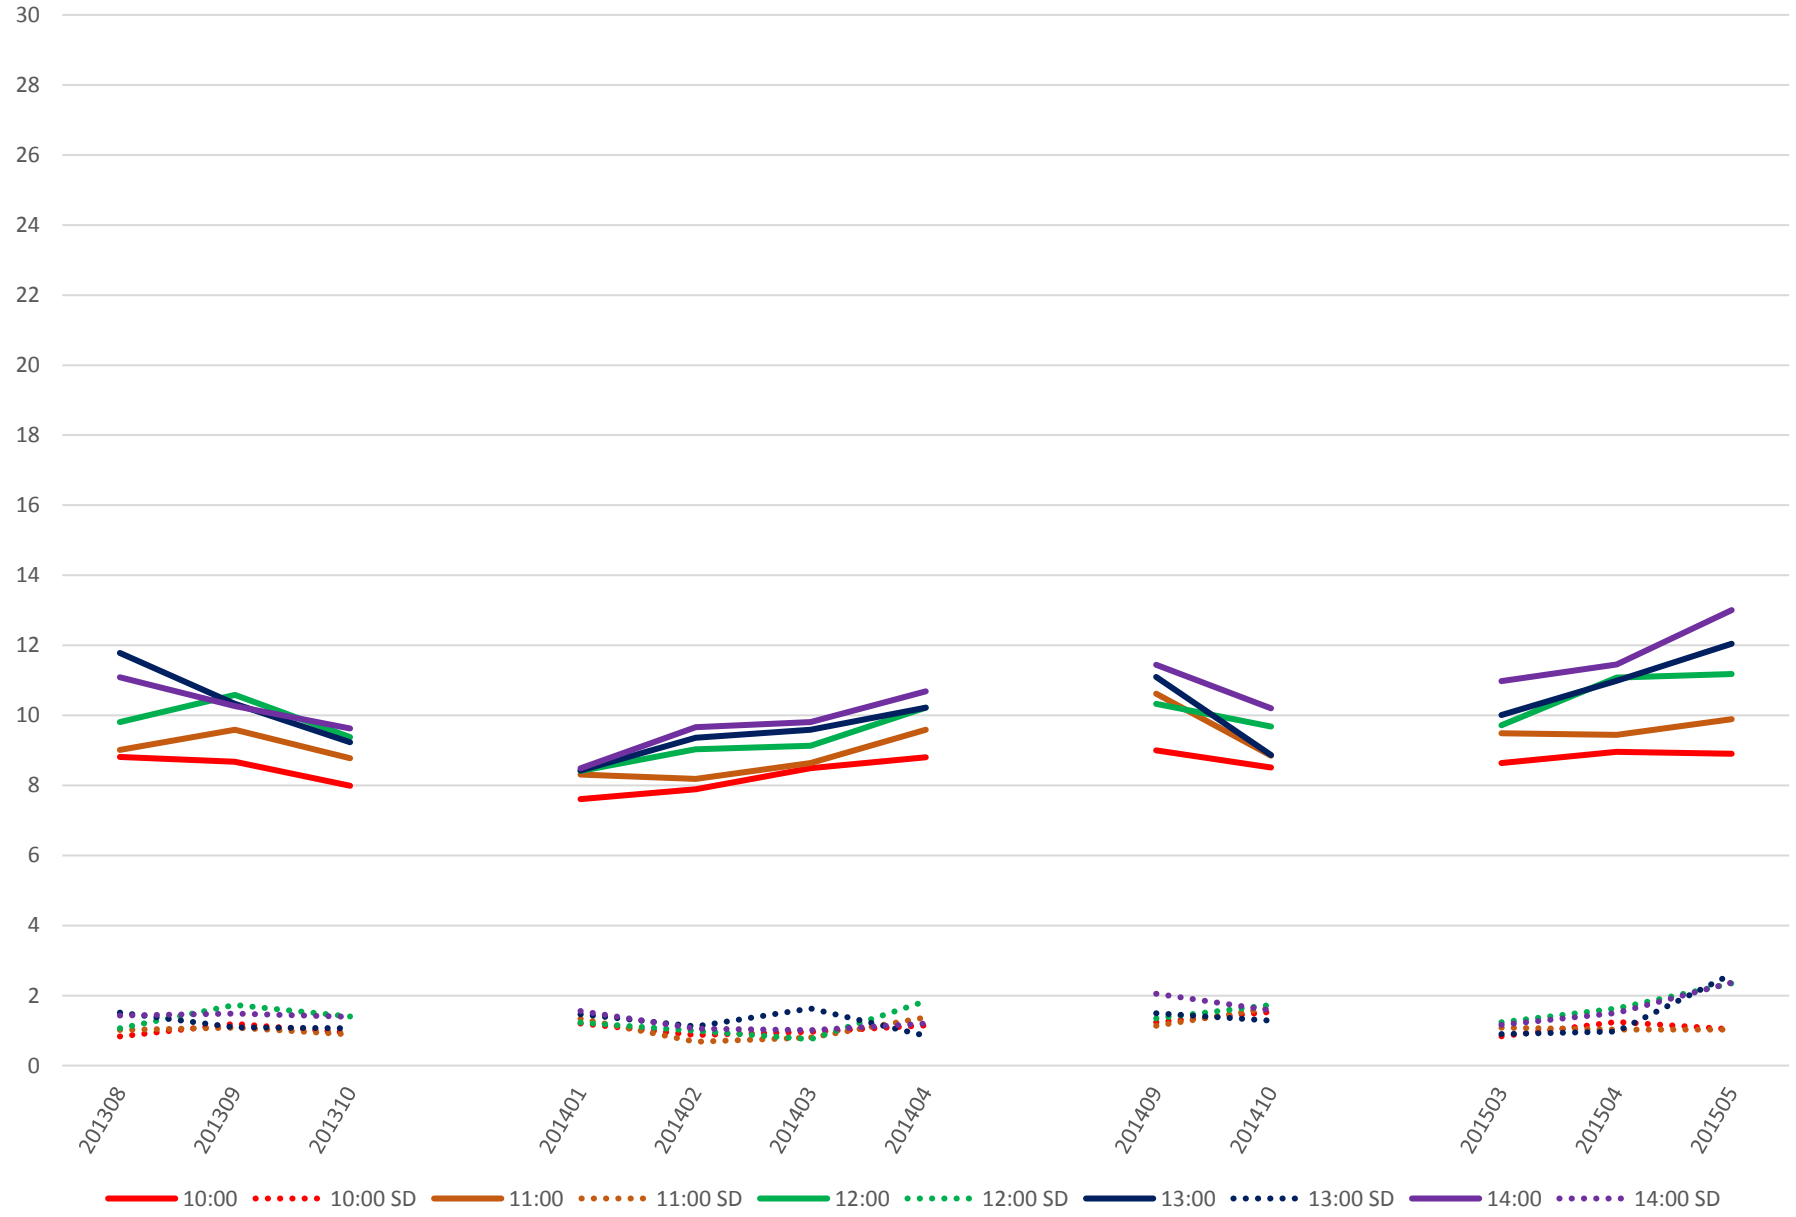

501 Queen Link Times From East of Coxwell Ave. To Silver Birch Ave. Eastbound Saturday Morning

501 Queen Link Times From East of Coxwell Ave. To Silver Birch Ave. Eastbound Saturday Midday

501 Queen Link Times From East of Coxwell Ave. To Silver Birch Ave. Eastbound Saturday Afternoon

501 Queen Link Times From East of Coxwell Ave. To Silver Birch Ave. Eastbound Saturday Evening

501 Queen Link Times From East of Coxwell Ave. To Silver Birch Ave. Eastbound Sunday Morning

501 Queen Link Times From East of Coxwell Ave. To Silver Birch Ave. Eastbound Sunday Midday

501 Queen Link Times From East of Coxwell Ave. To Silver Birch Ave. Eastbound Sunday Afternoon

501 Queen Link Times From East of Coxwell Ave. To Silver Birch Ave. Eastbound Sunday Evening