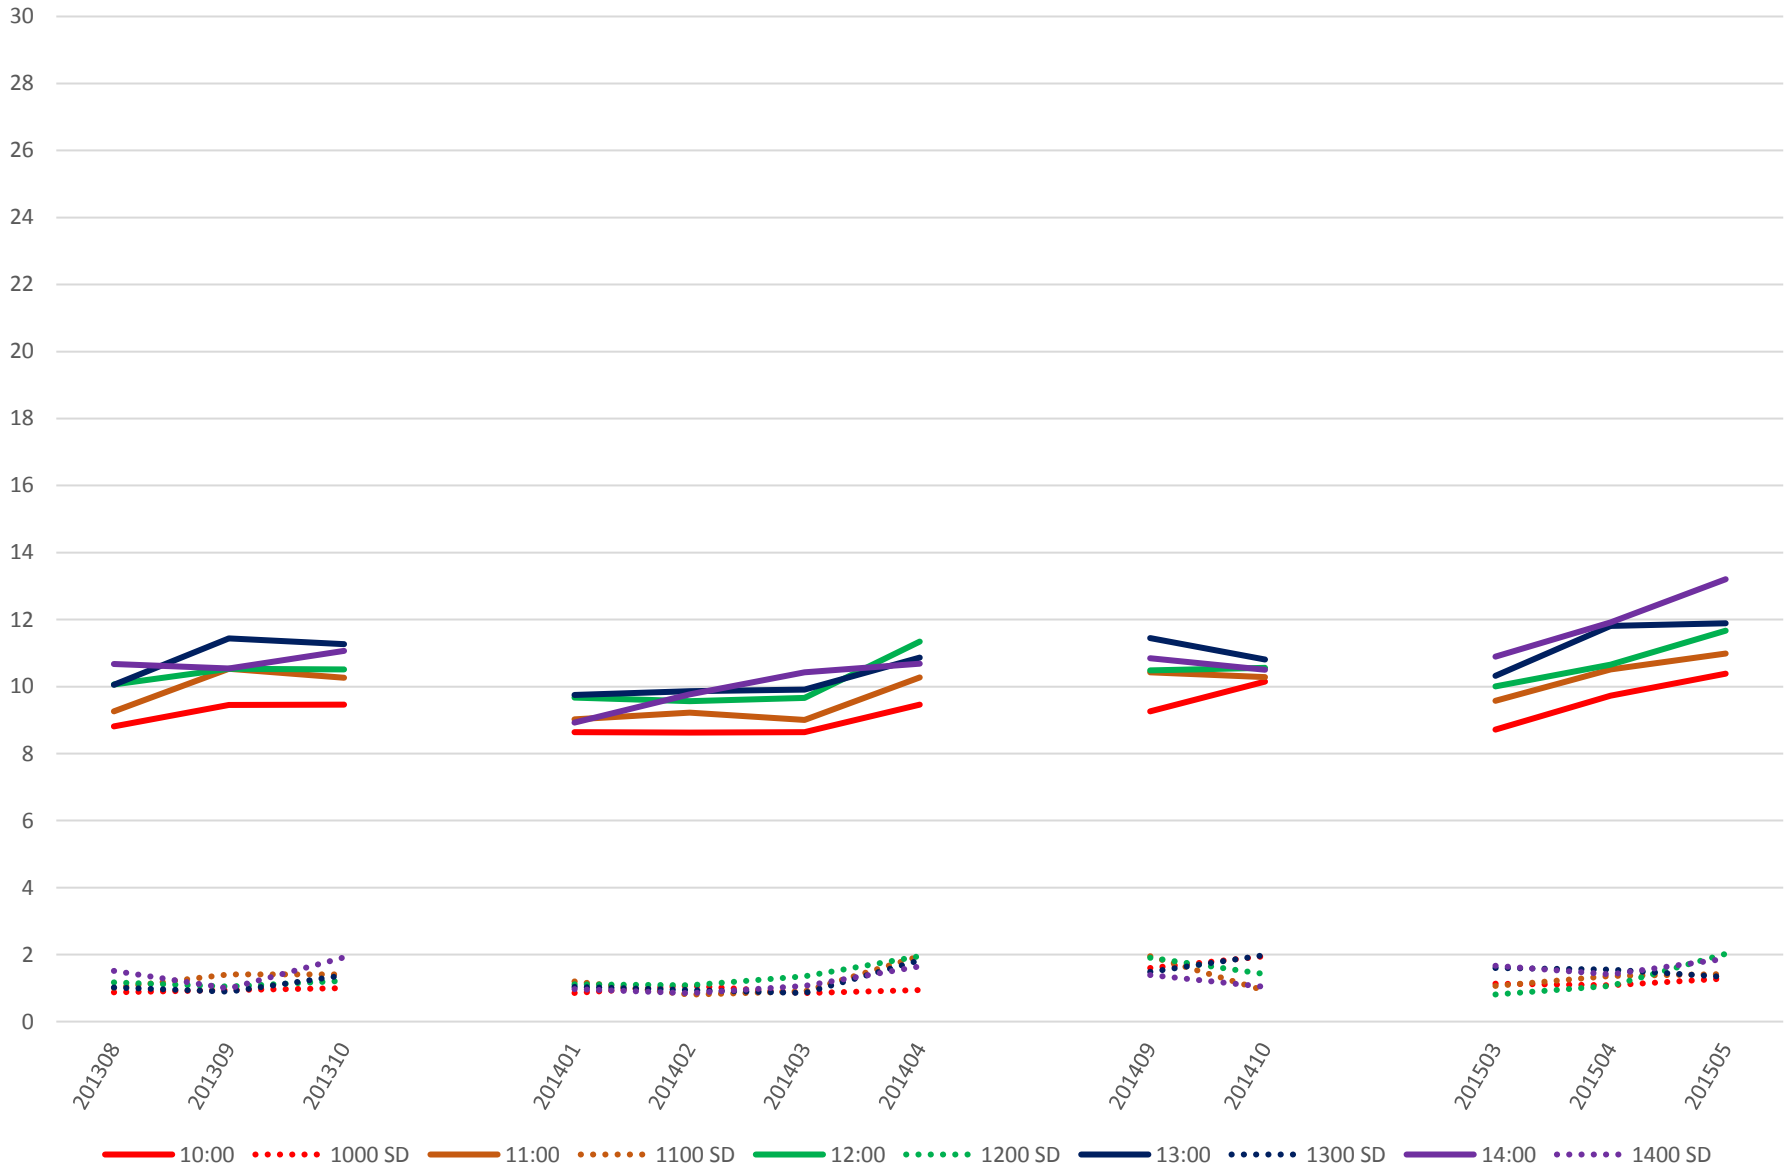

501 Queen Link Times From East of Coxwell Ave. To Silver Birch Ave. Eastbound Saturday Morning

501 Queen Link Times From East of Coxwell Ave. To Silver Birch Ave. Eastbound Saturday Midday

501 Queen Link Times From East of Coxwell Ave. To Silver Birch Ave. Eastbound Saturday Afternoon

501 Queen Link Times From East of Coxwell Ave. To Silver Birch Ave. Eastbound Saturday Evening

501 Queen Link Times From East of Coxwell Ave. To Silver Birch Ave. Eastbound Sunday Morning

501 Queen Link Times From East of Coxwell Ave. To Silver Birch Ave. Eastbound Sunday Midday

501 Queen Link Times From East of Coxwell Ave. To Silver Birch Ave. Eastbound Sunday Afternoon

501 Queen Link Times From East of Coxwell Ave. To Silver Birch Ave. Eastbound Sunday Evening