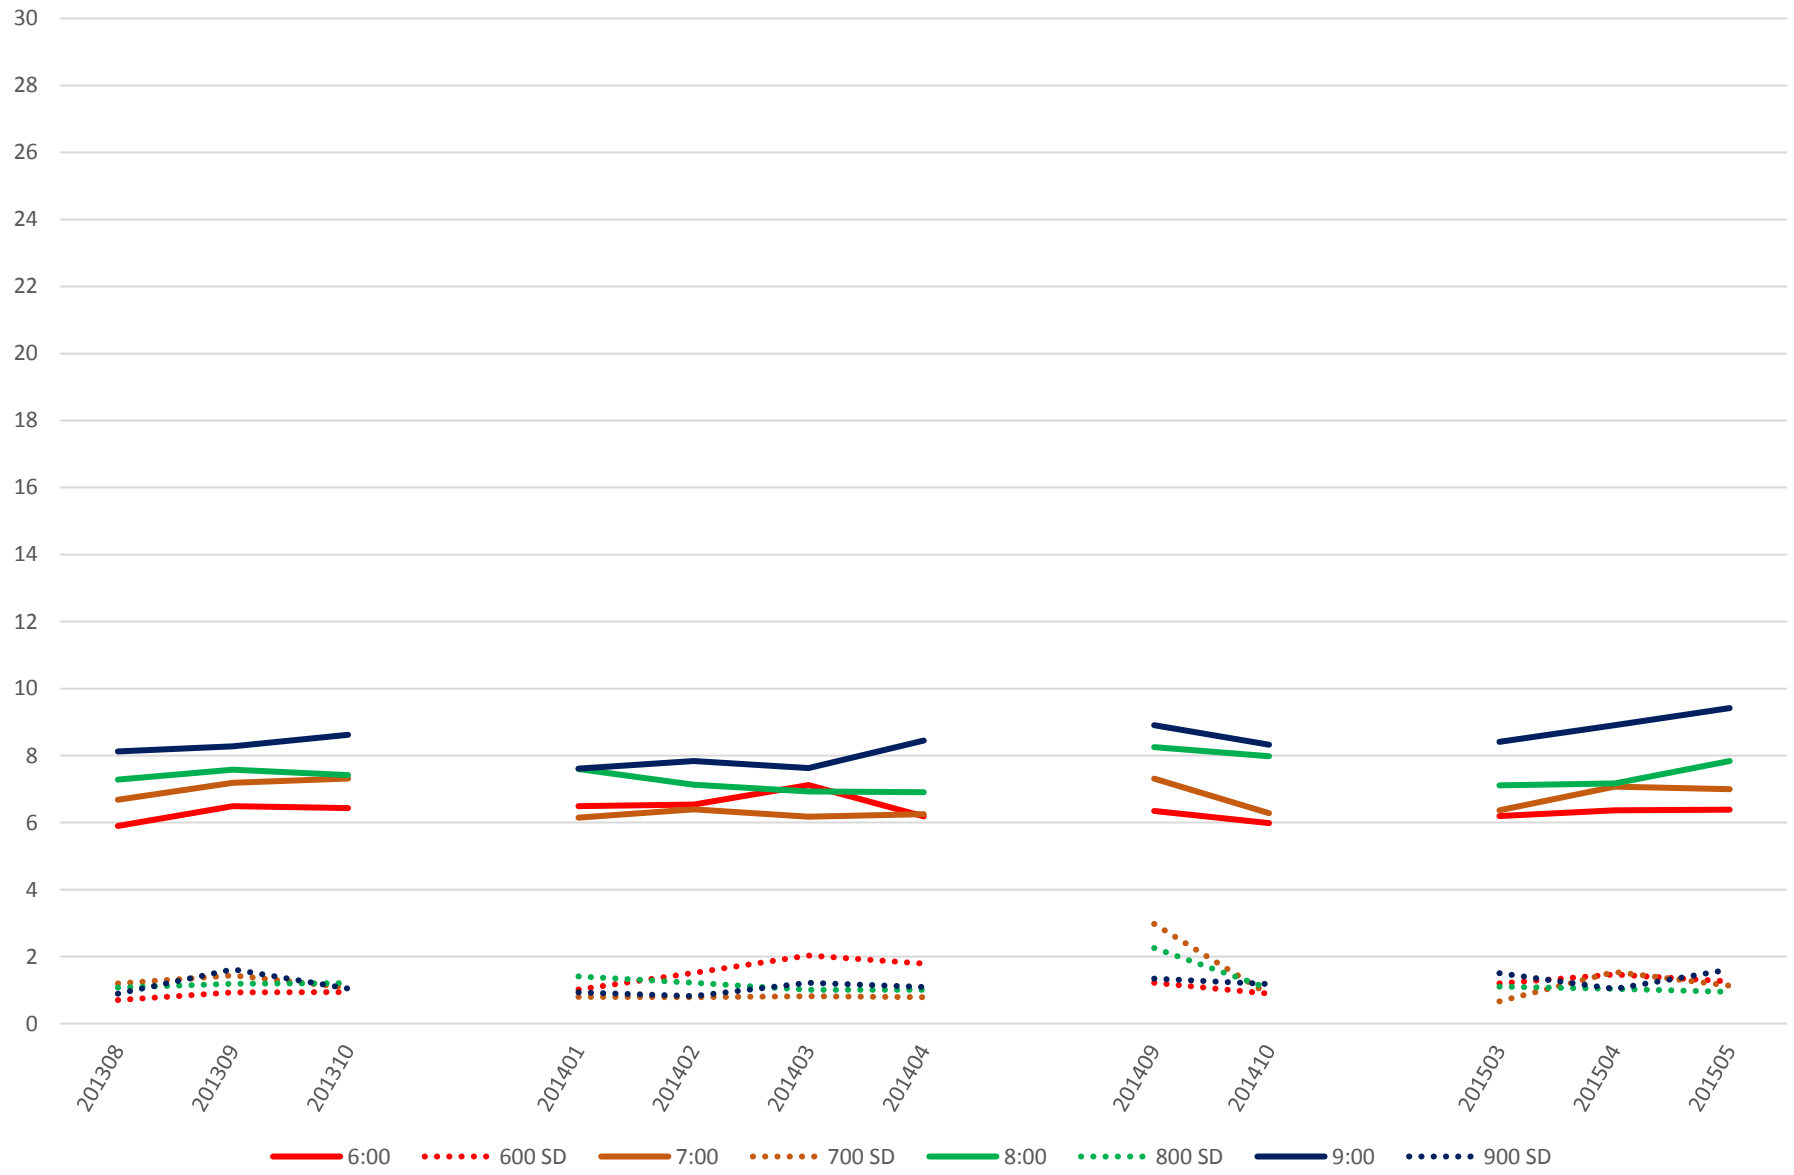

501 Queen Link Times From East of Coxwell Ave. To Silver Birch Ave. Eastbound Saturday Morning

501 Queen Link Times From East of Coxwell Ave. To Silver Birch Ave. Eastbound Saturday Midday

501 Queen Link Times From East of Coxwell Ave. To Silver Birch Ave. Eastbound Saturday Afternoon

501 Queen Link Times From East of Coxwell Ave. To Silver Birch Ave. Eastbound Saturday Evening

501 Queen Link Times From East of Coxwell Ave. To Silver Birch Ave. Eastbound Sunday Morning

501 Queen Link Times From East of Coxwell Ave. To Silver Birch Ave. Eastbound Sunday Midday

501 Queen Link Times From East of Coxwell Ave. To Silver Birch Ave. Eastbound Sunday Afternoon

501 Queen Link Times From East of Coxwell Ave. To Silver Birch Ave. Eastbound Sunday Evening