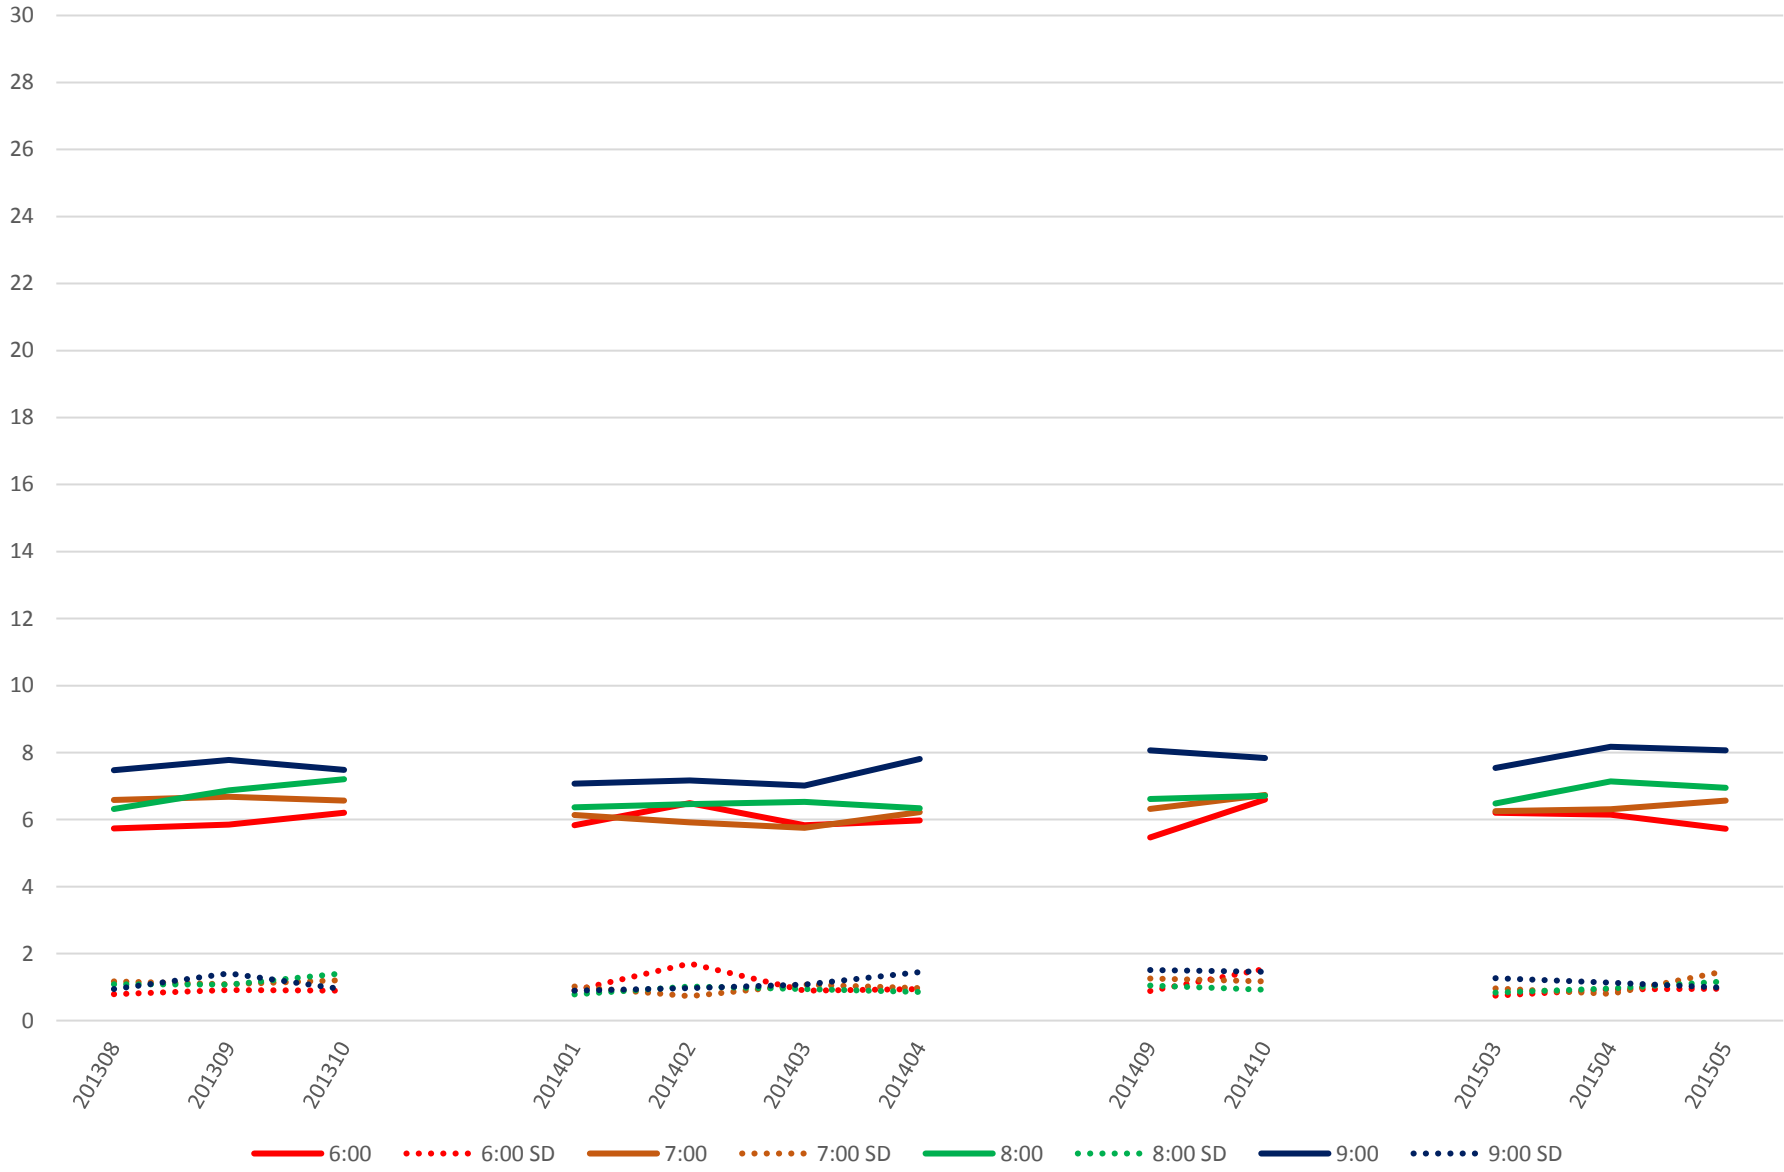

501 Queen Link Times From East of Coxwell Ave. To Silver Birch Ave. Eastbound Saturday Morning

501 Queen Link Times From East of Coxwell Ave. To Silver Birch Ave. Eastbound Saturday Midday

501 Queen Link Times From East of Coxwell Ave. To Silver Birch Ave. Eastbound Saturday Afternoon

501 Queen Link Times From East of Coxwell Ave. To Silver Birch Ave. Eastbound Saturday Evening

501 Queen Link Times From East of Coxwell Ave. To Silver Birch Ave. Eastbound Sunday Morning

501 Queen Link Times From East of Coxwell Ave. To Silver Birch Ave. Eastbound Sunday Midday

501 Queen Link Times From East of Coxwell Ave. To Silver Birch Ave. Eastbound Sunday Afternoon

501 Queen Link Times From East of Coxwell Ave. To Silver Birch Ave. Eastbound Sunday Evening