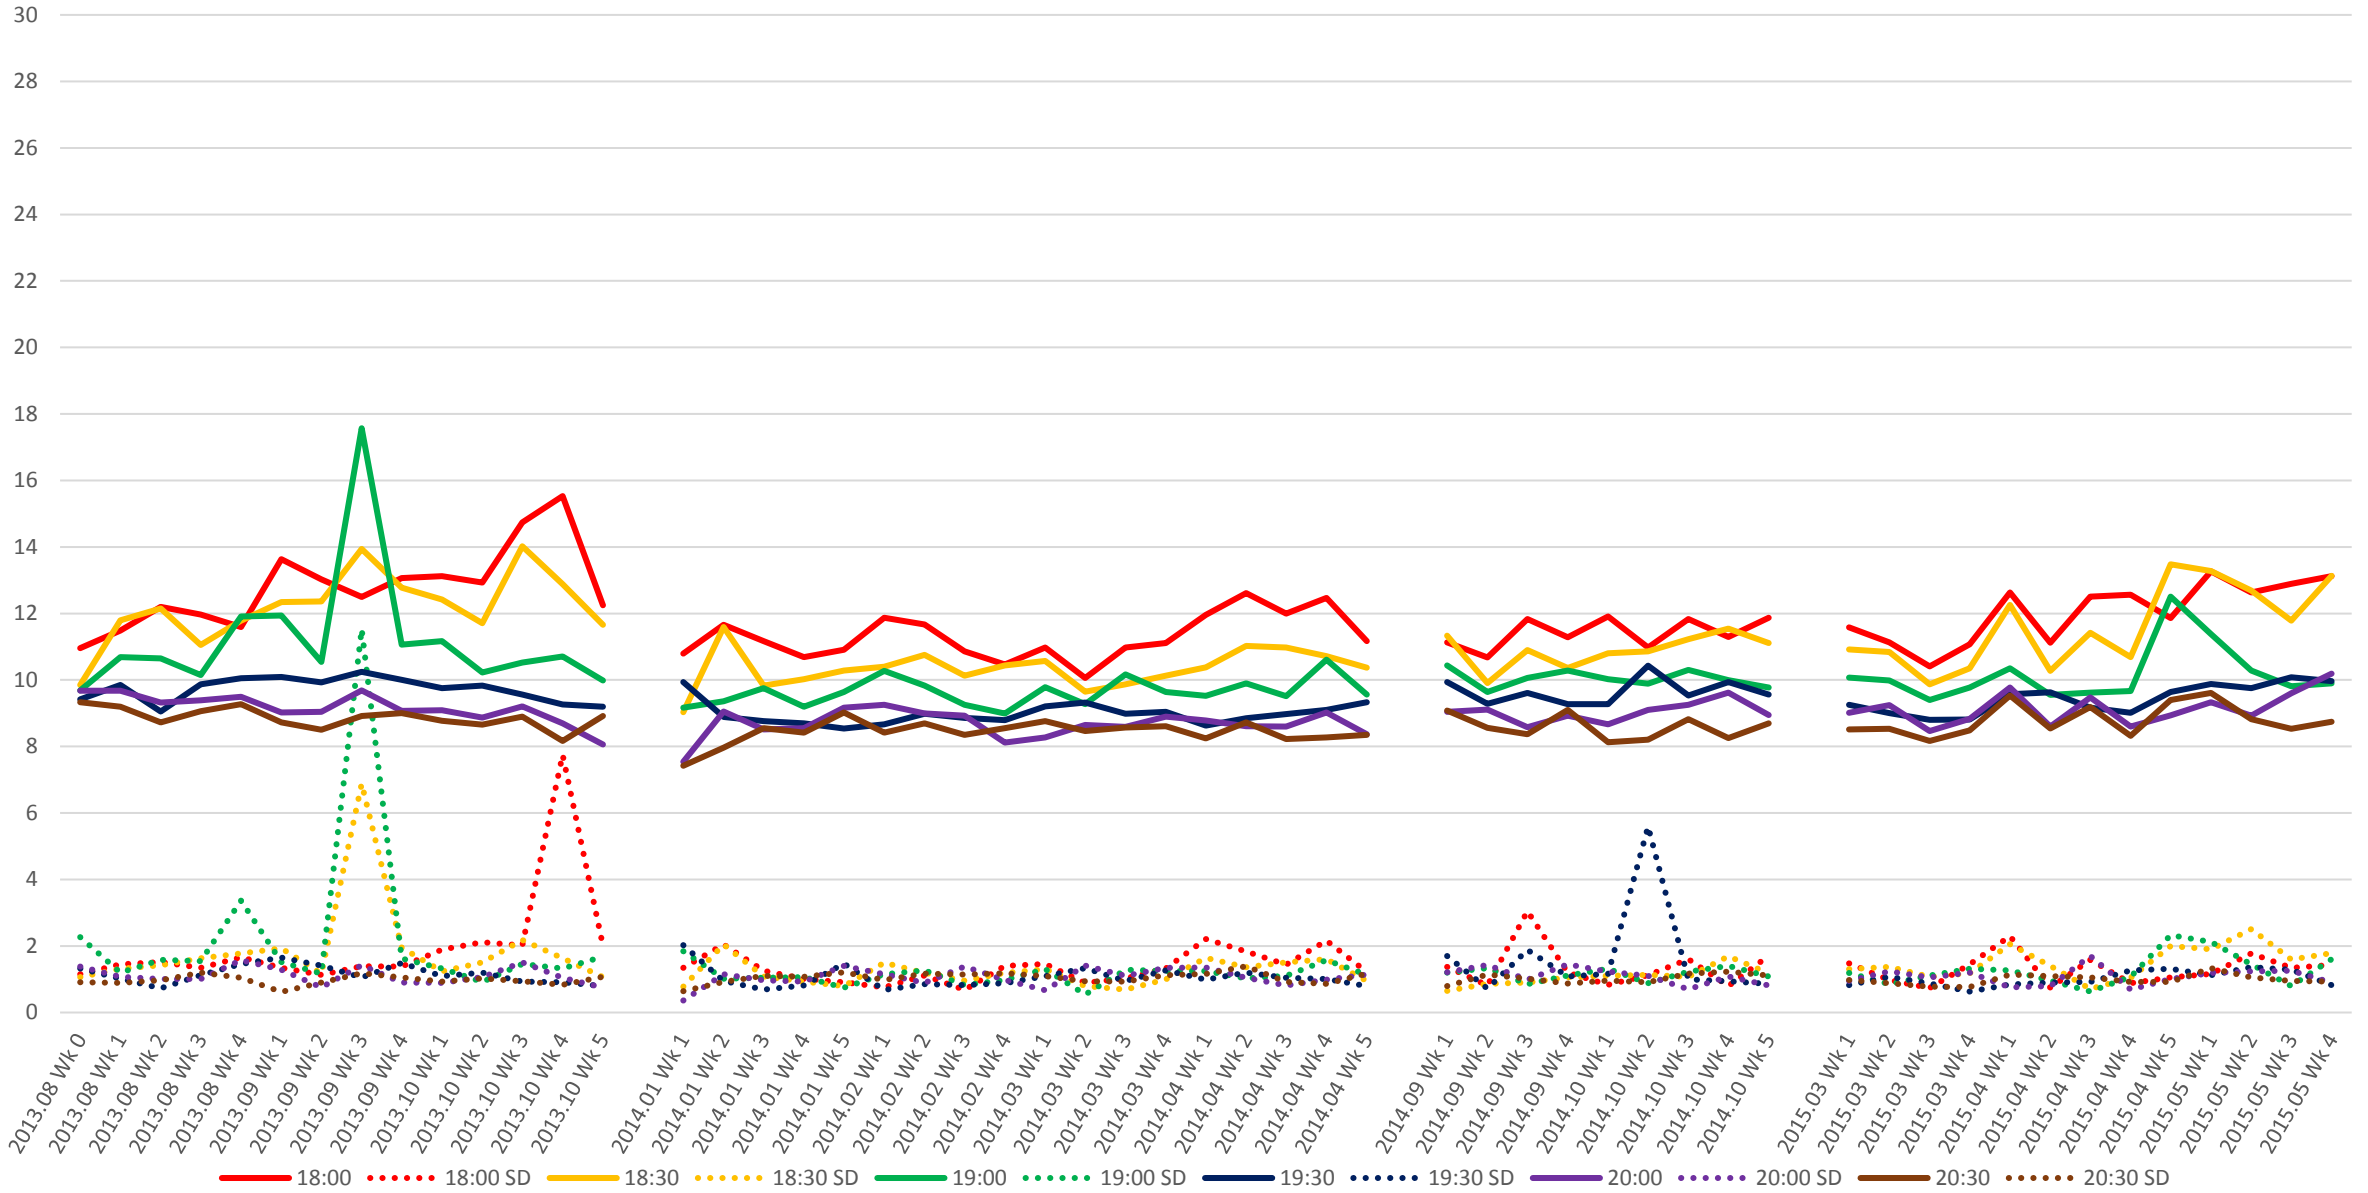

501 Queen Link Times From East of Coxwell Ave. To Silver Birch Ave. Eastbound Early Morning

### 501 Queen Link Times From East of Coxwell Ave. To Silver Birch Ave. Eastbound Early Afternoon

501 Queen Link Times From East of Coxwell Ave. To Silver Birch Ave. Eastbound Late Afternoon

501 Queen Link Times From East of Coxwell Ave. To Silver Birch Ave. Eastbound Early Evening

### 501 Queen Link Times From East of Coxwell Ave. To Silver Birch Ave. Eastbound Late Evening