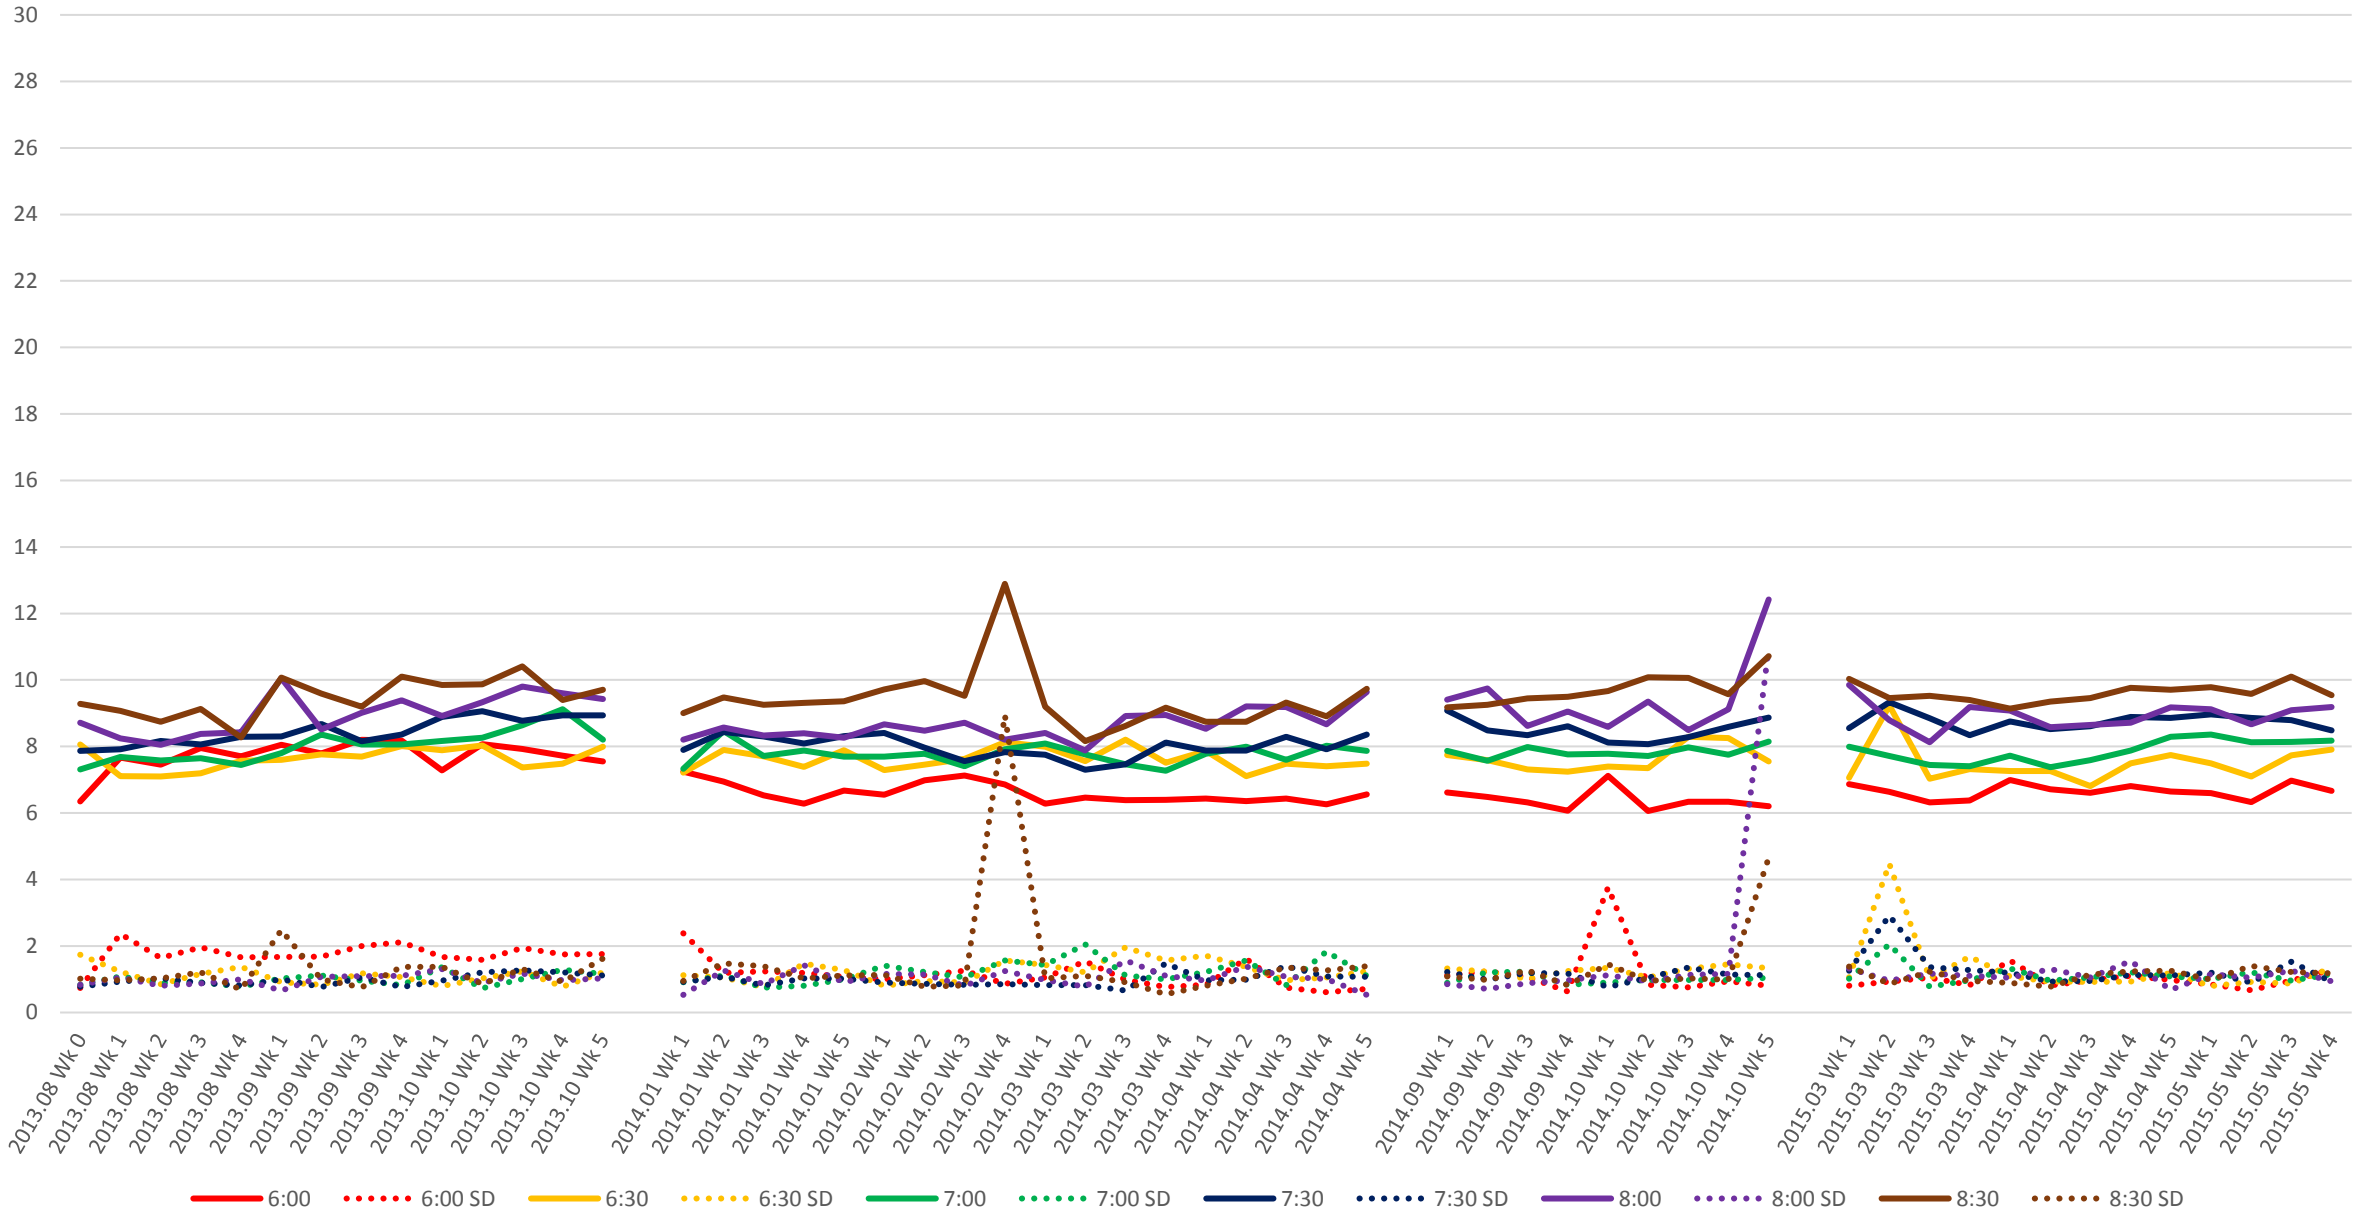

501 Queen Link Times From East of Coxwell Ave. To Silver Birch Ave. Eastbound Early Morning

### 501 Queen Link Times From East of Coxwell Ave. To Silver Birch Ave. Eastbound Early Afternoon

501 Queen Link Times From East of Coxwell Ave. To Silver Birch Ave. Eastbound Late Afternoon

501 Queen Link Times From East of Coxwell Ave. To Silver Birch Ave. Eastbound Early Evening

### 501 Queen Link Times From East of Coxwell Ave. To Silver Birch Ave. Eastbound Late Evening