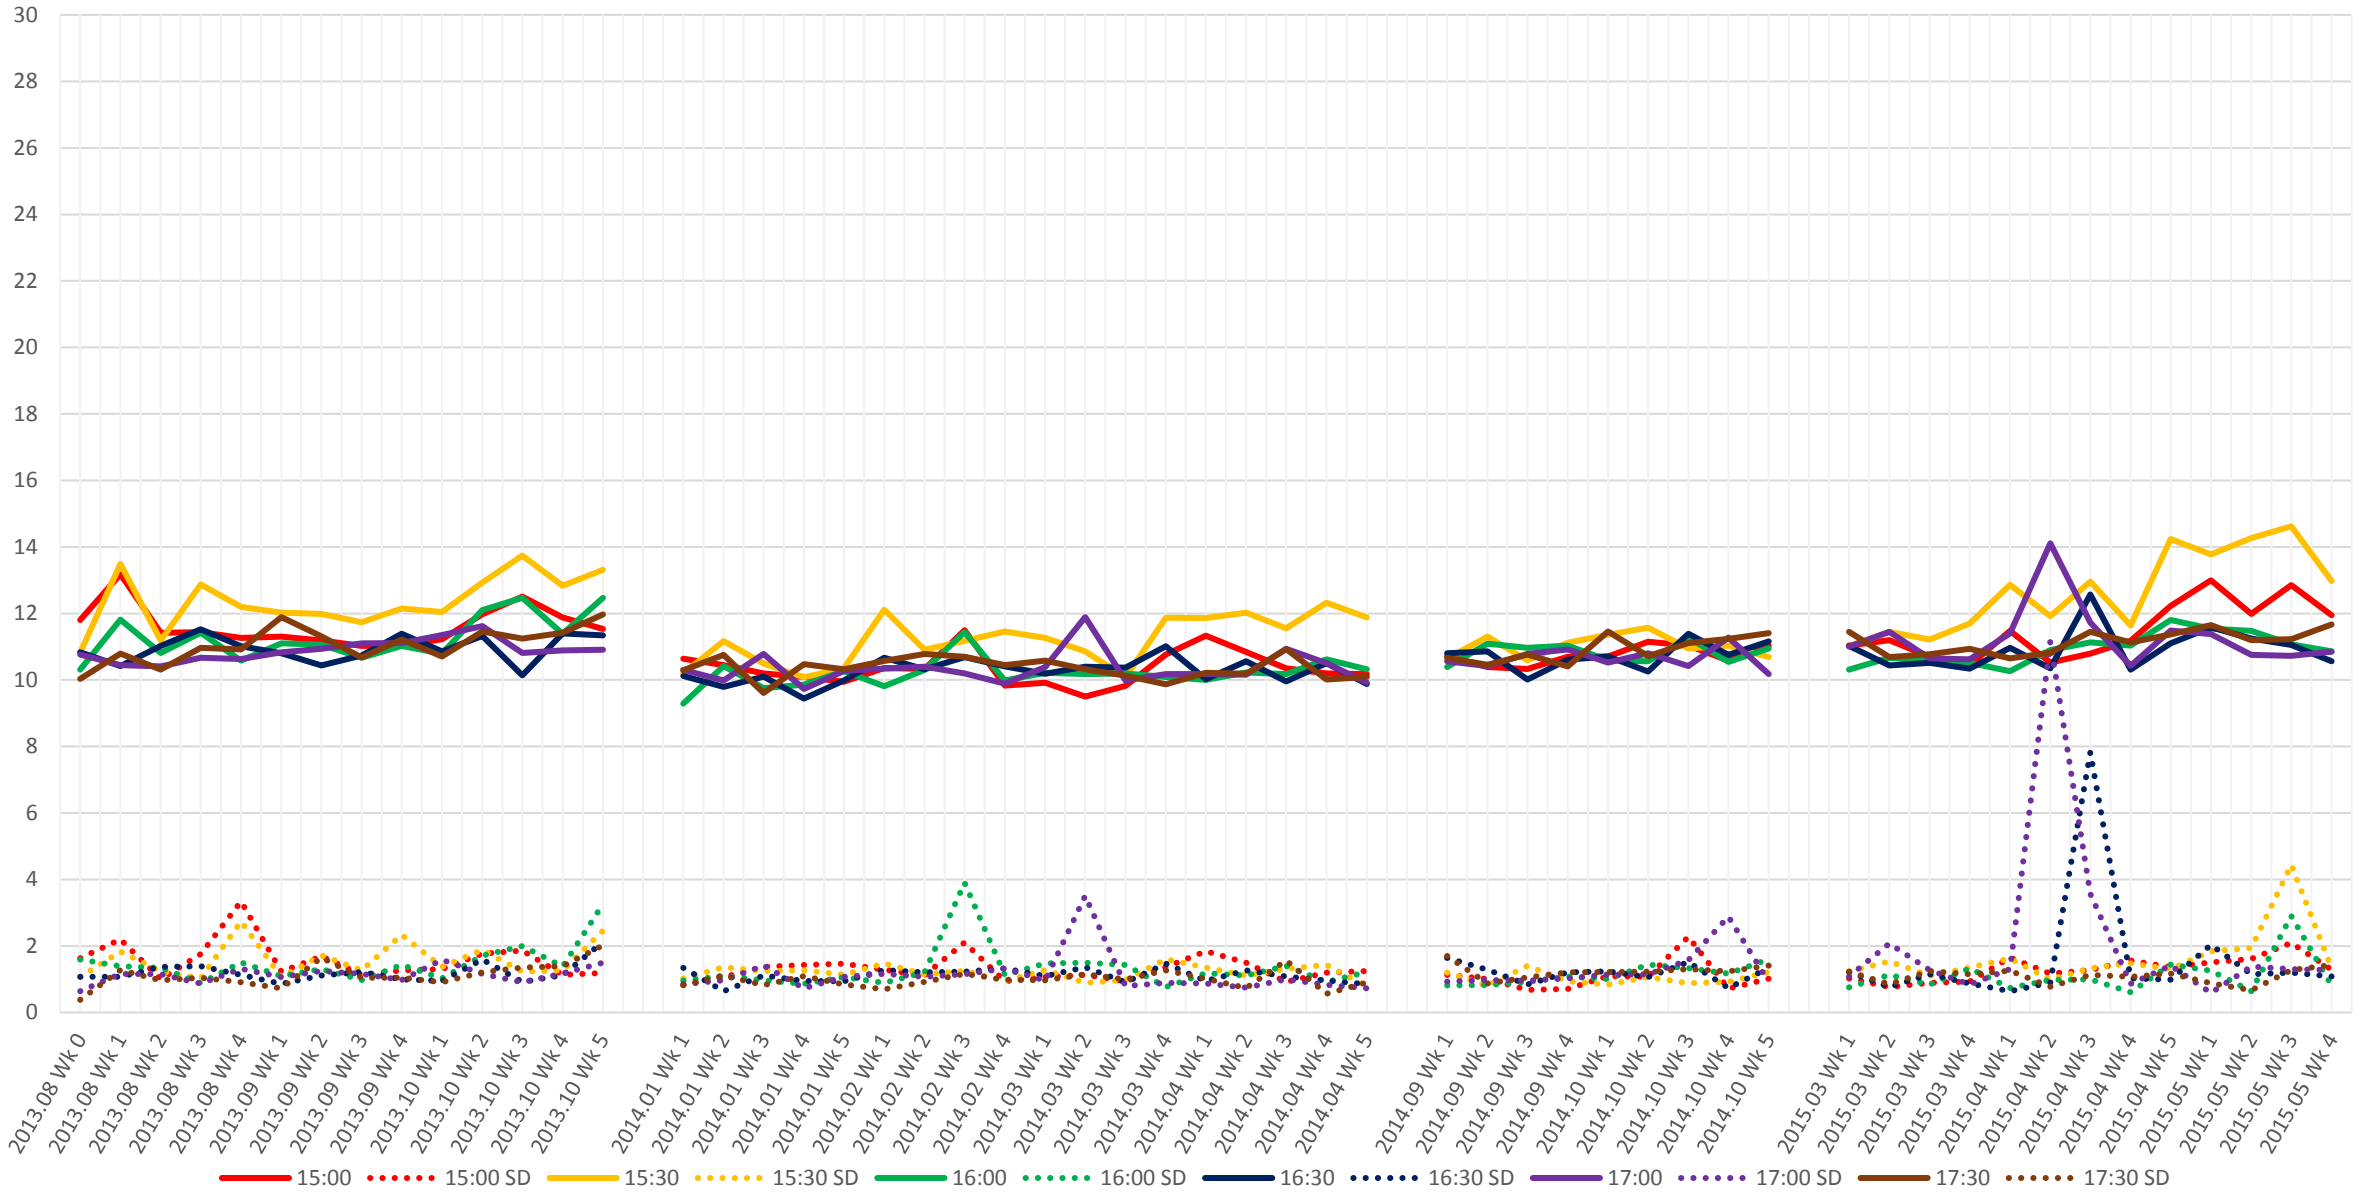

501 Queen Link Times From East of Coxwell Ave. To Silver Birch Ave. Eastbound Early Morning

### 501 Queen Link Times From East of Coxwell Ave. To Silver Birch Ave. Eastbound Early Afternoon

501 Queen Link Times From East of Coxwell Ave. To Silver Birch Ave. Eastbound Late Afternoon

501 Queen Link Times From East of Coxwell Ave. To Silver Birch Ave. Eastbound Early Evening

### 501 Queen Link Times From East of Coxwell Ave. To Silver Birch Ave. Eastbound Late Evening