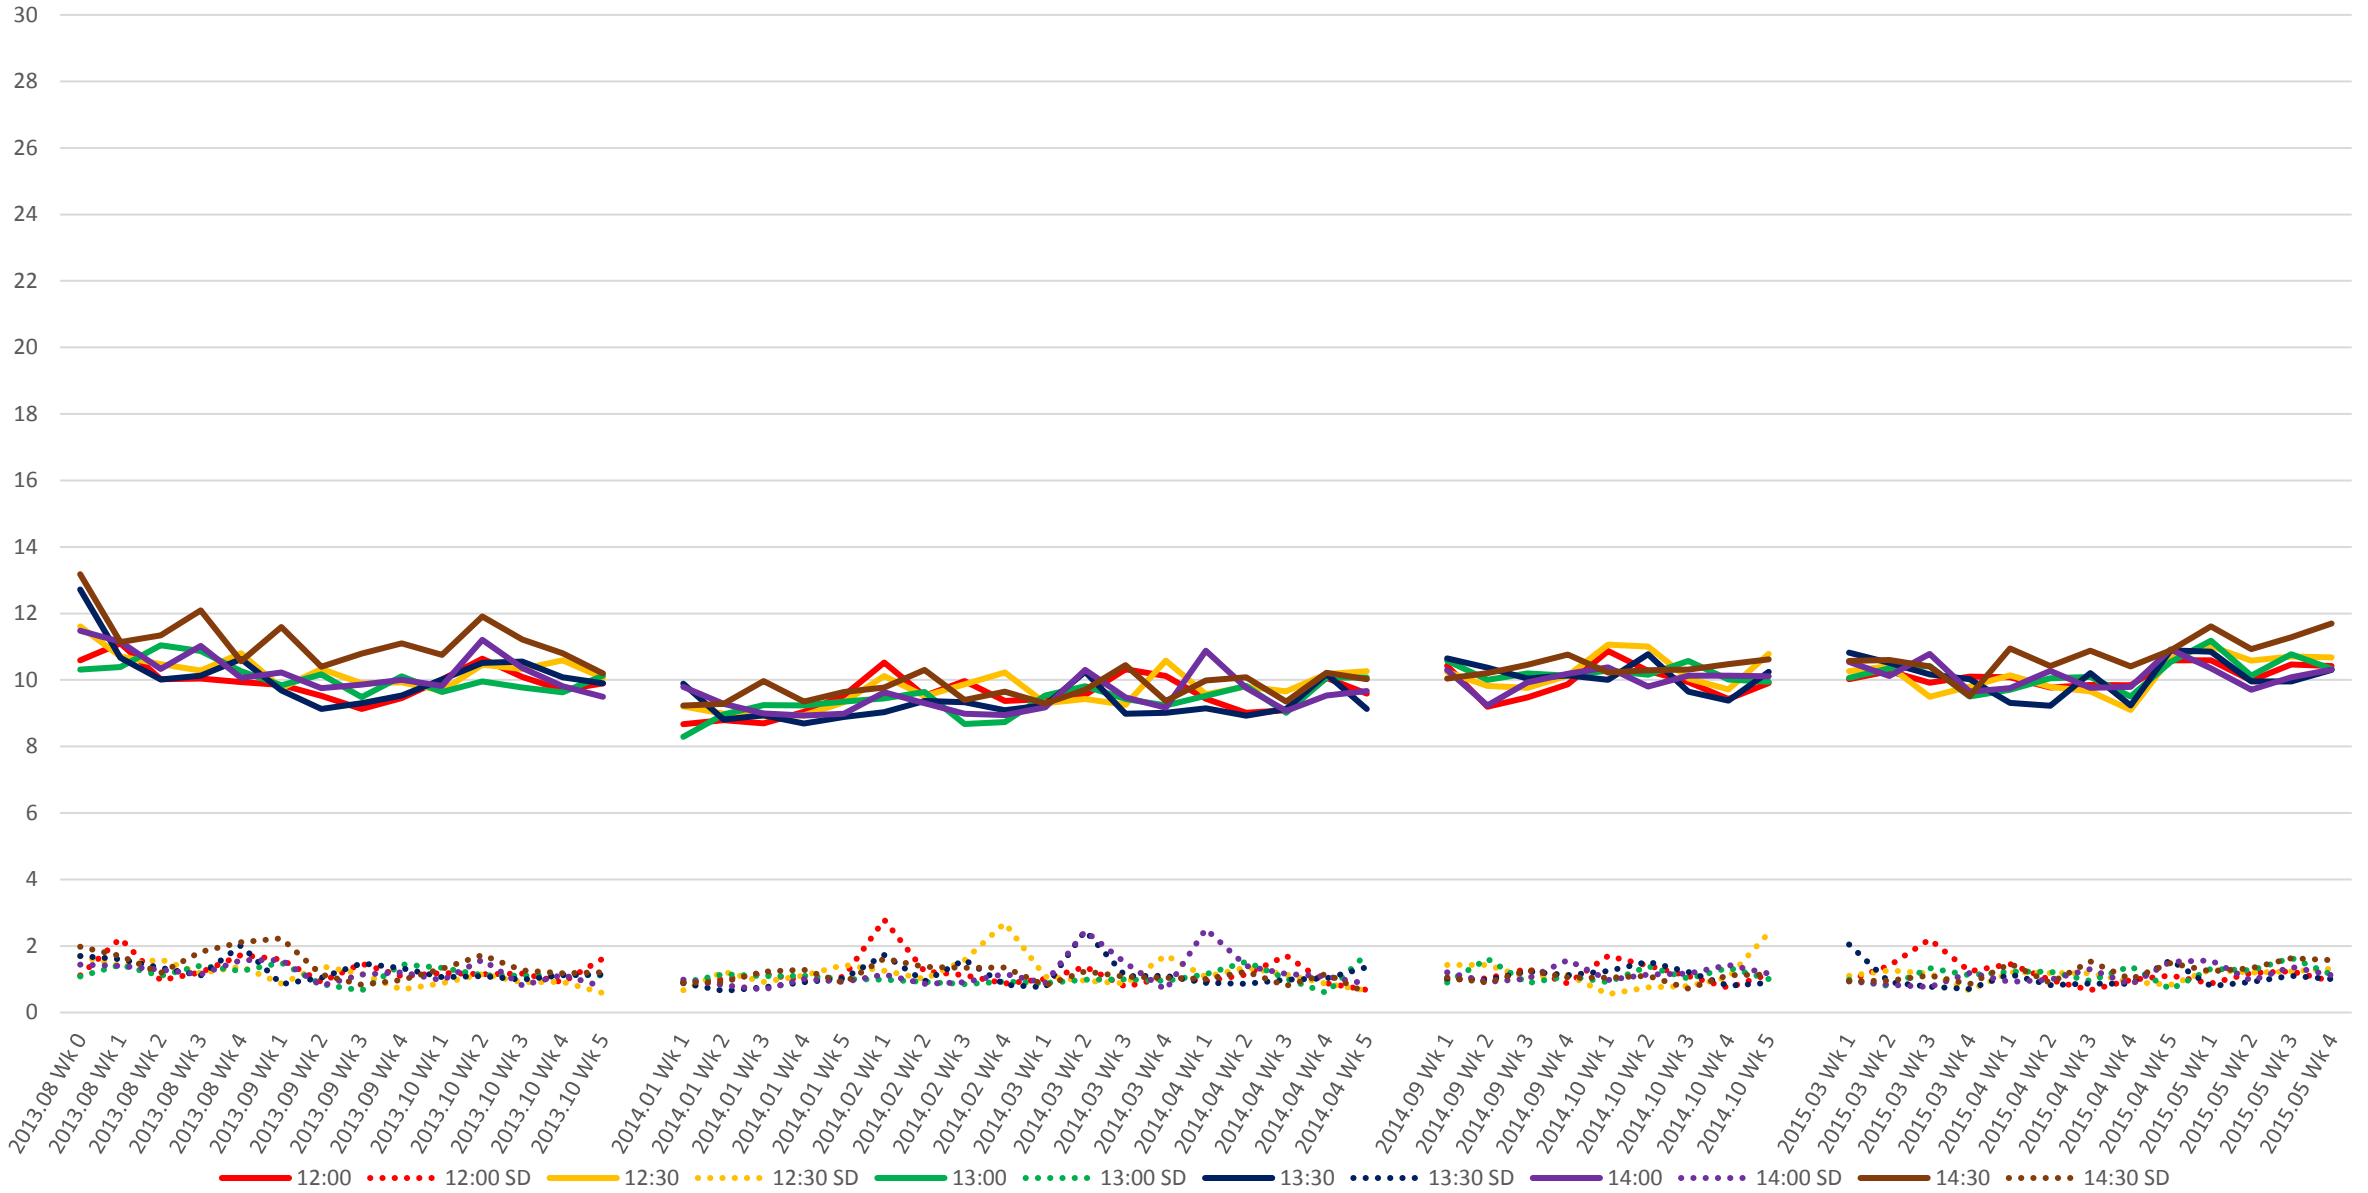

501 Queen Link Times From East of Coxwell Ave. To Silver Birch Ave. Eastbound Early Morning

### 501 Queen Link Times From East of Coxwell Ave. To Silver Birch Ave. Eastbound Early Afternoon

501 Queen Link Times From East of Coxwell Ave. To Silver Birch Ave. Eastbound Late Afternoon

501 Queen Link Times From East of Coxwell Ave. To Silver Birch Ave. Eastbound Early Evening

### 501 Queen Link Times From East of Coxwell Ave. To Silver Birch Ave. Eastbound Late Evening