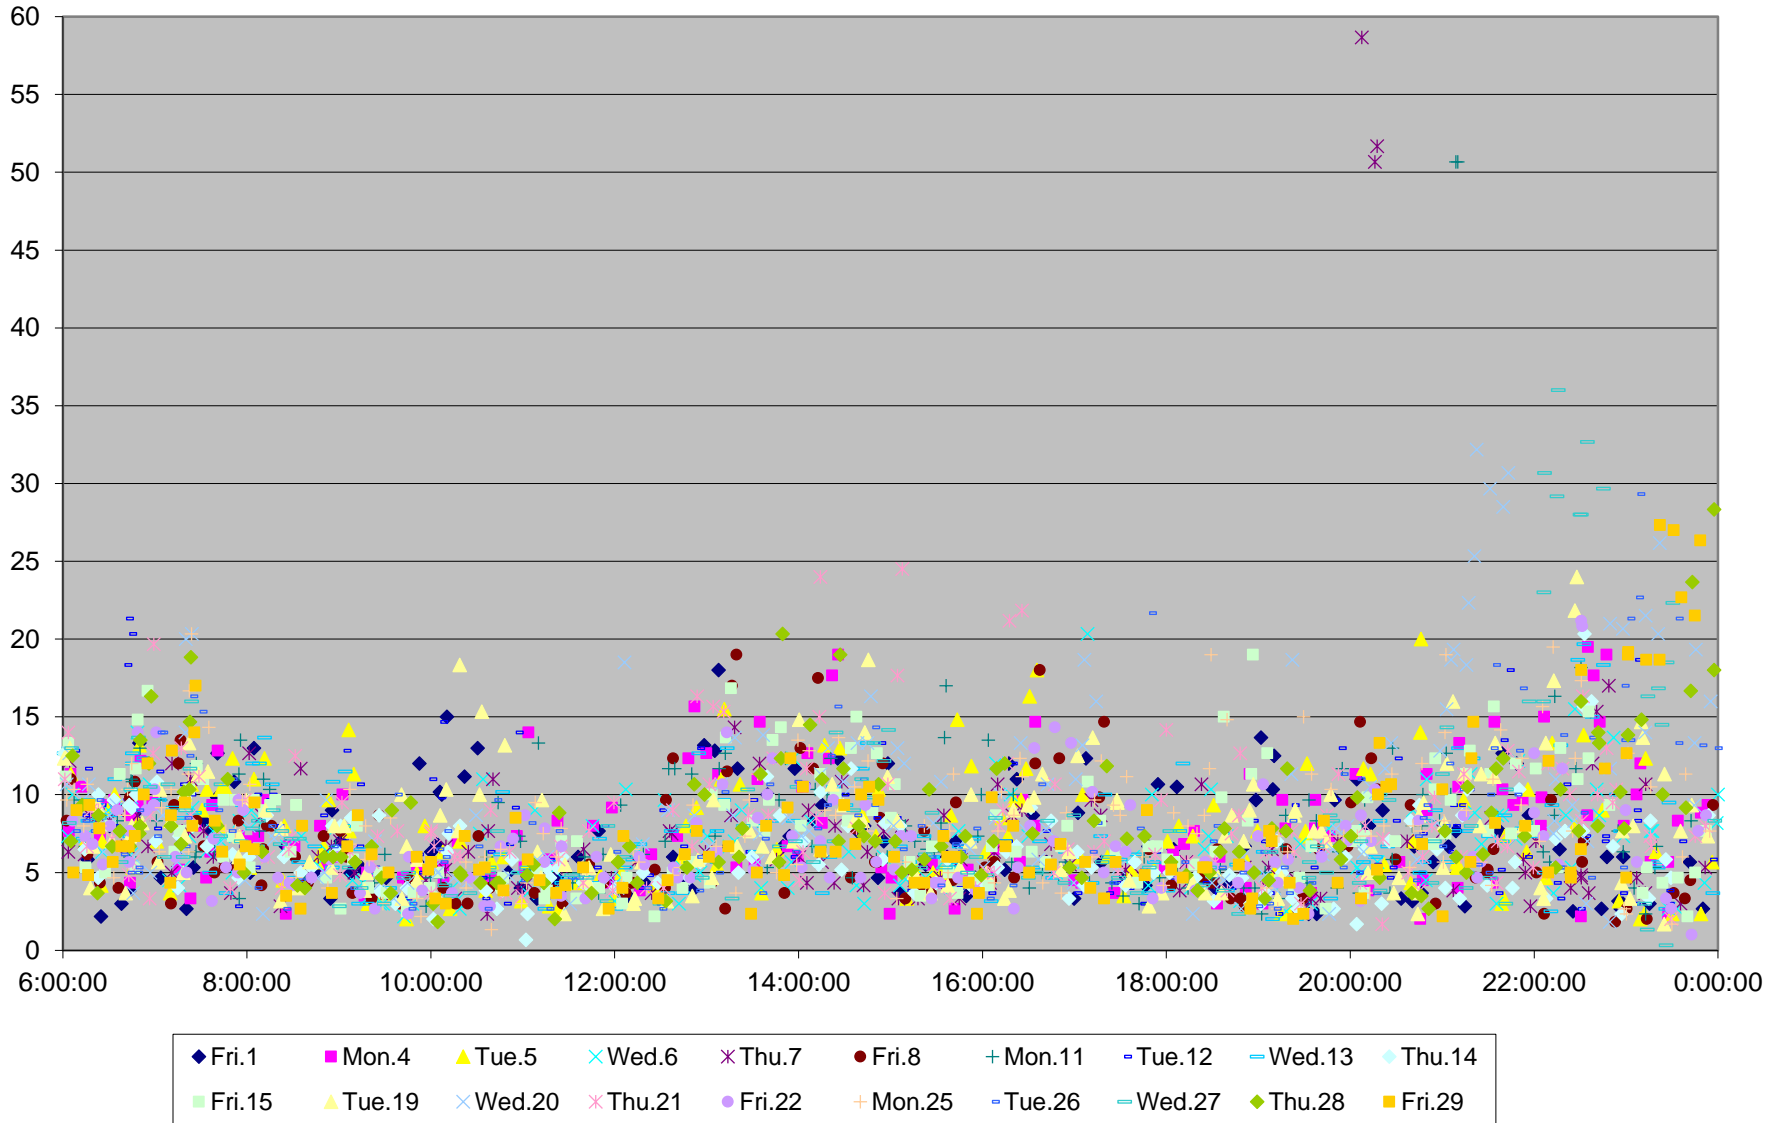

501 Queen Terminal Round Trip From Silver Birch Ave. To Silver Birch Ave. May 2015