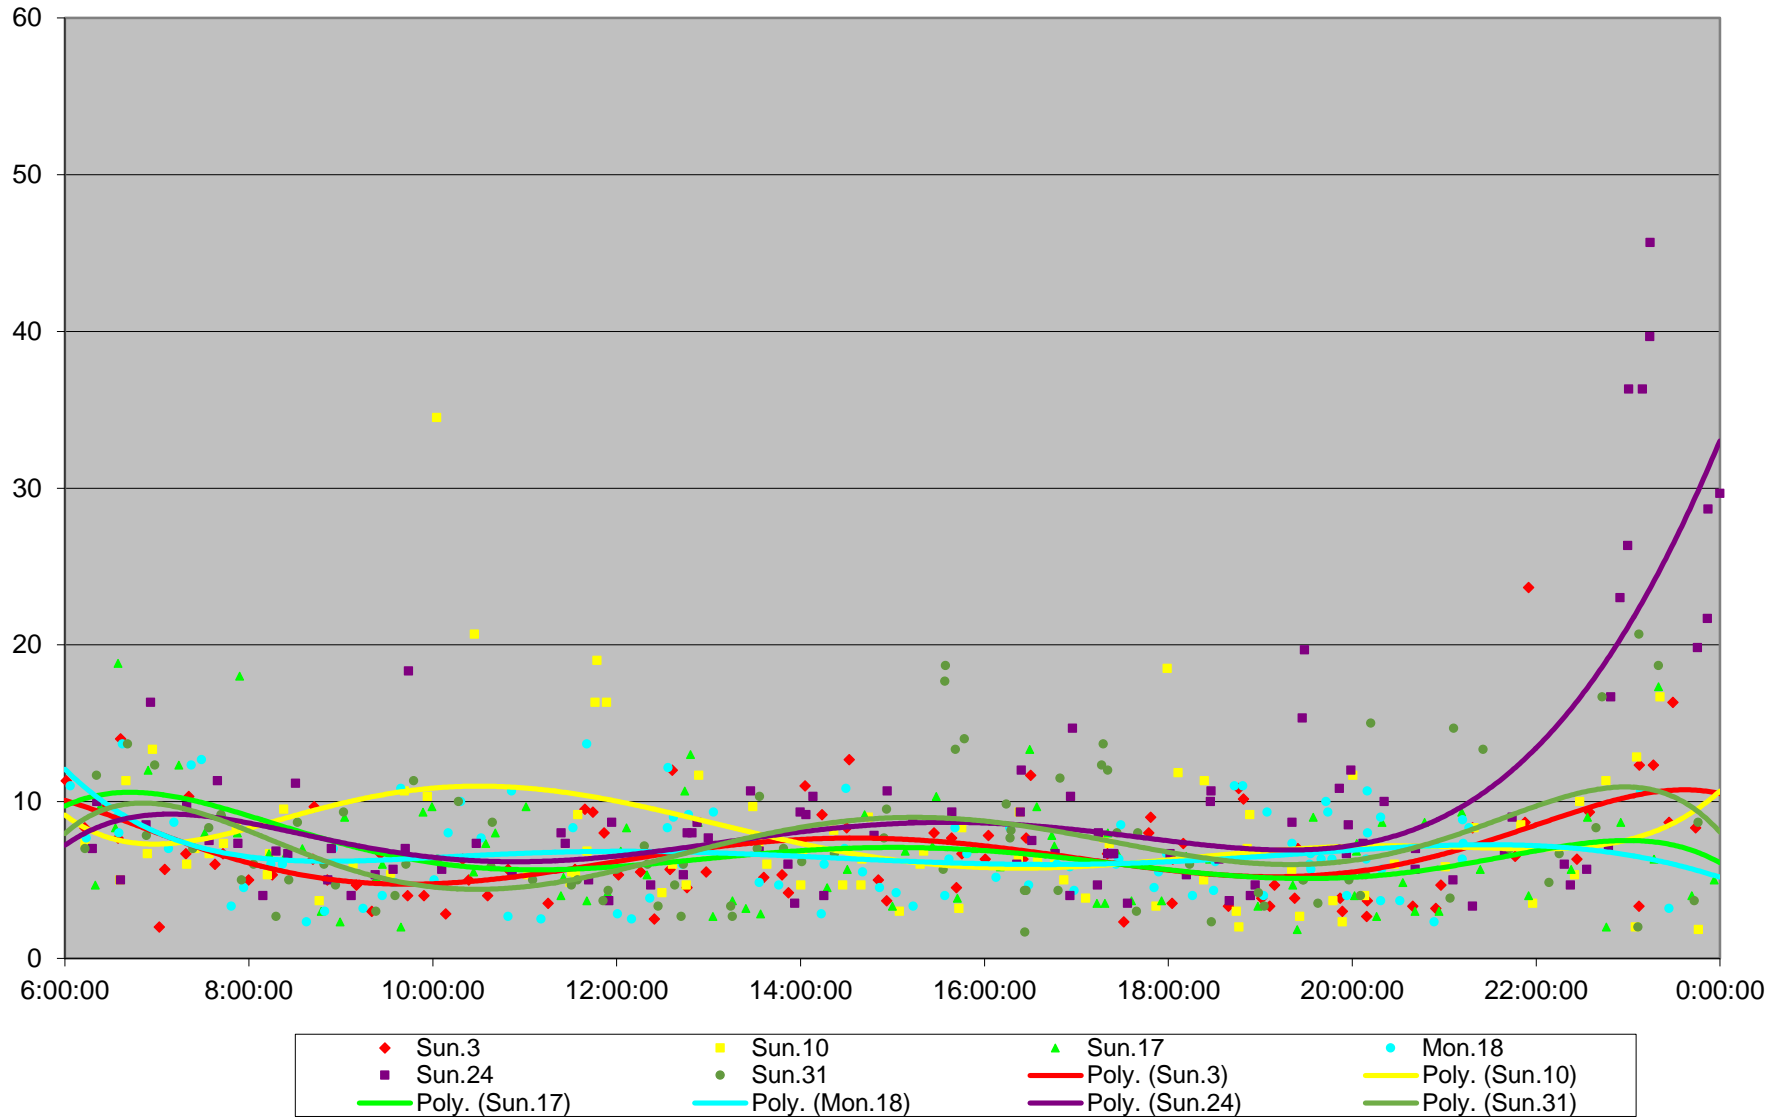

501 Queen Terminal Round Trip From Silver Birch Ave. To Silver Birch Ave. May 2015