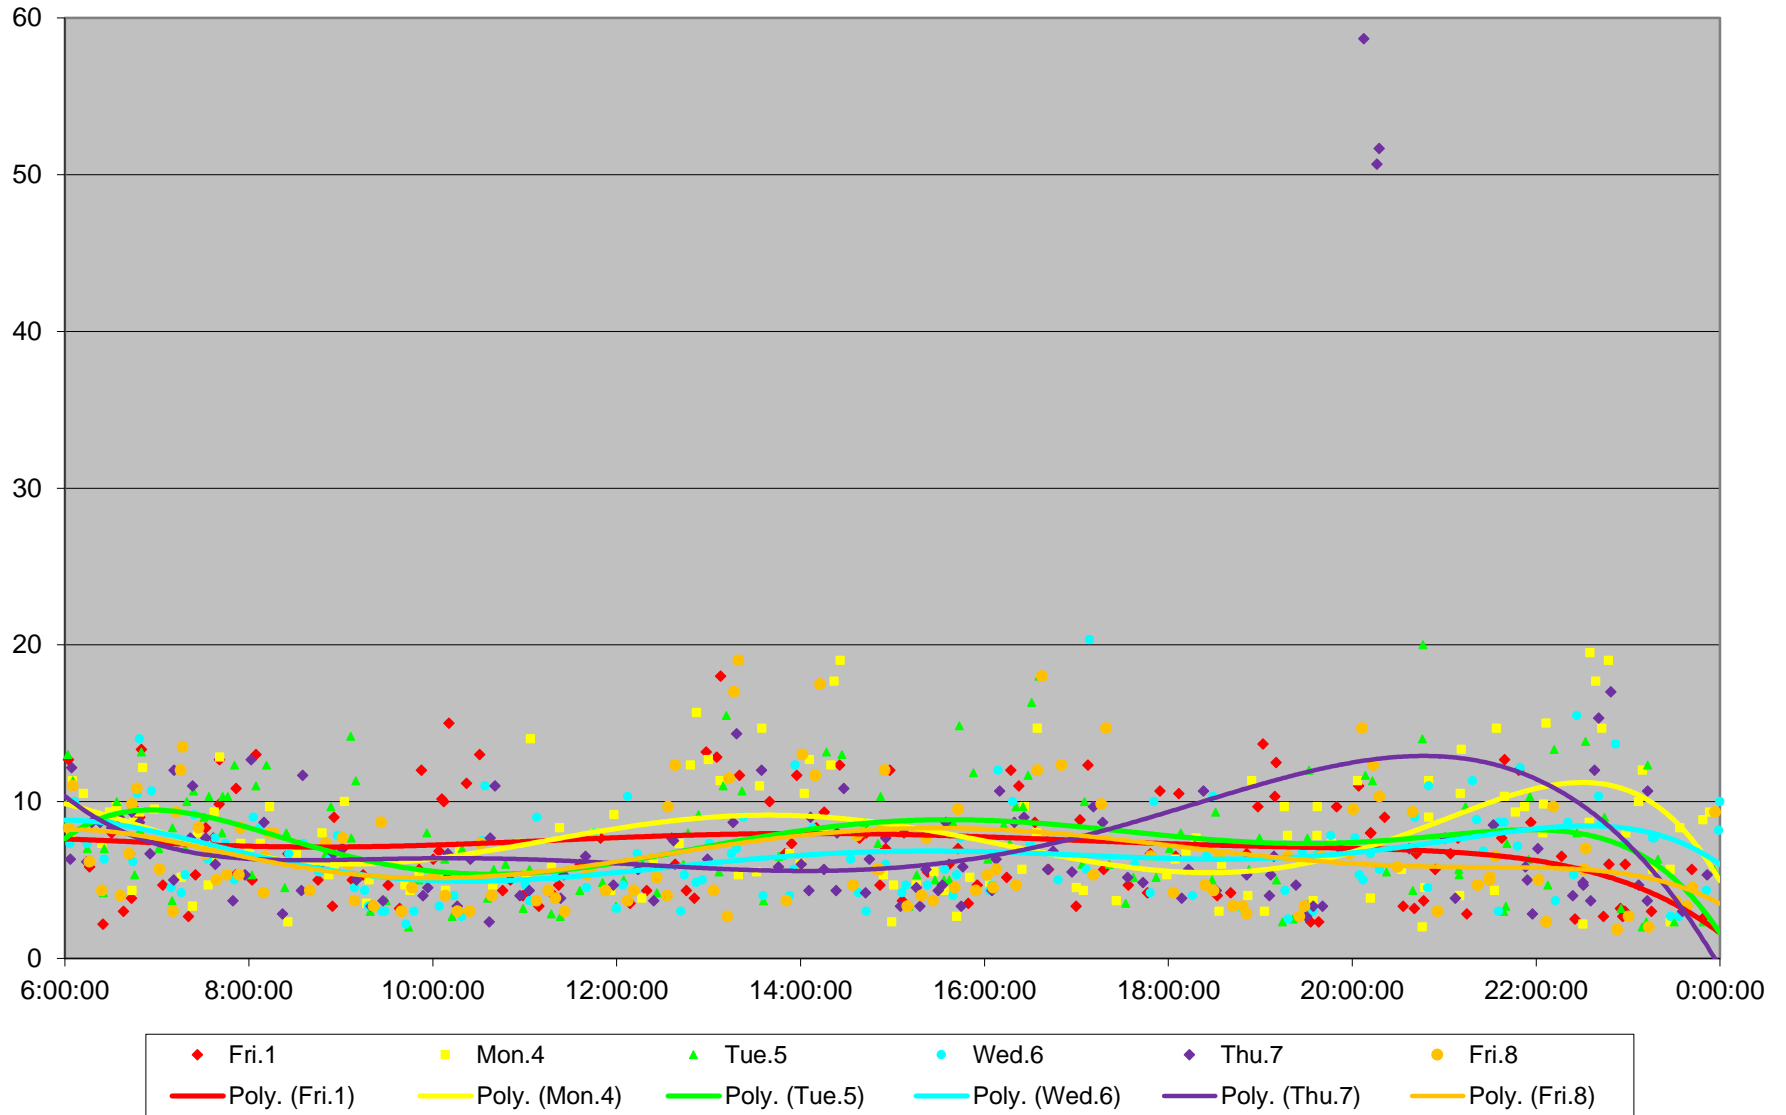

### 501 Queen Terminal Round Trip From Silver Birch Ave. To Silver Birch Ave. May 2015