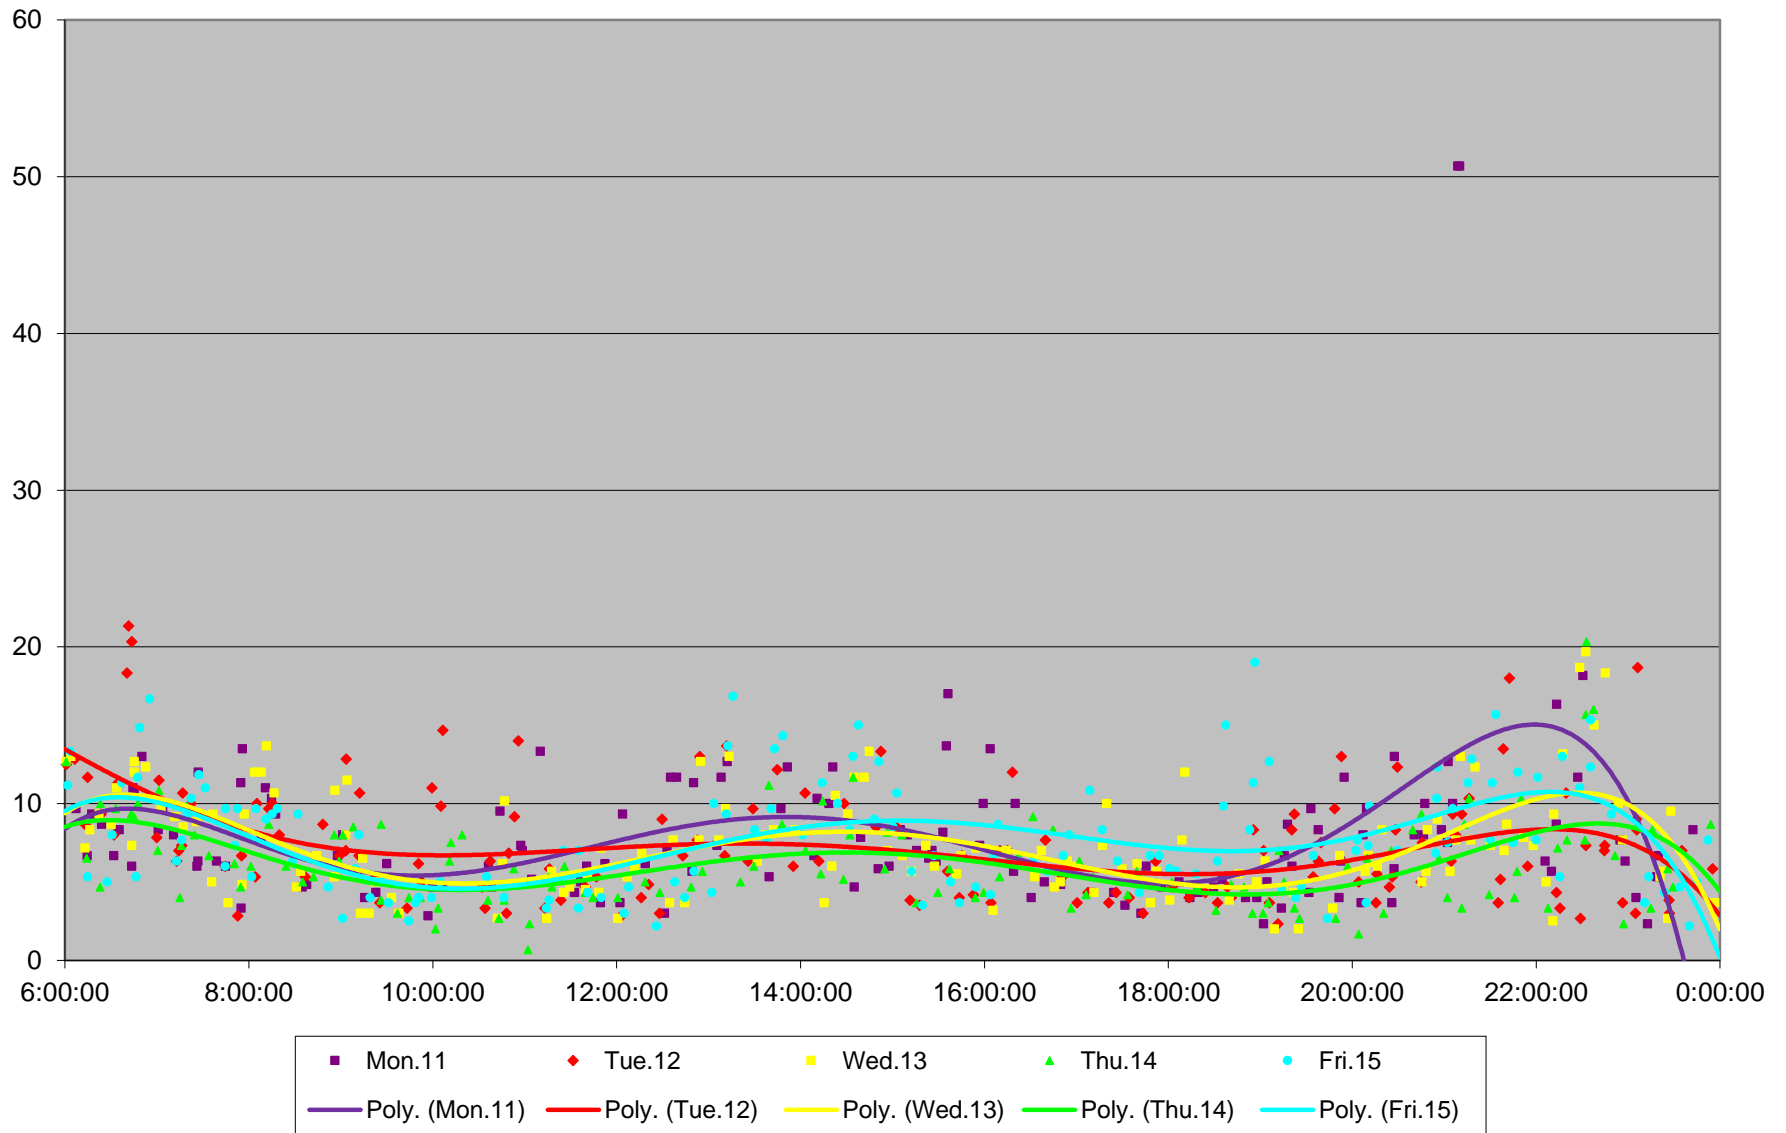

### 501 Queen Terminal Round Trip From Silver Birch Ave. To Silver Birch Ave. May 2015