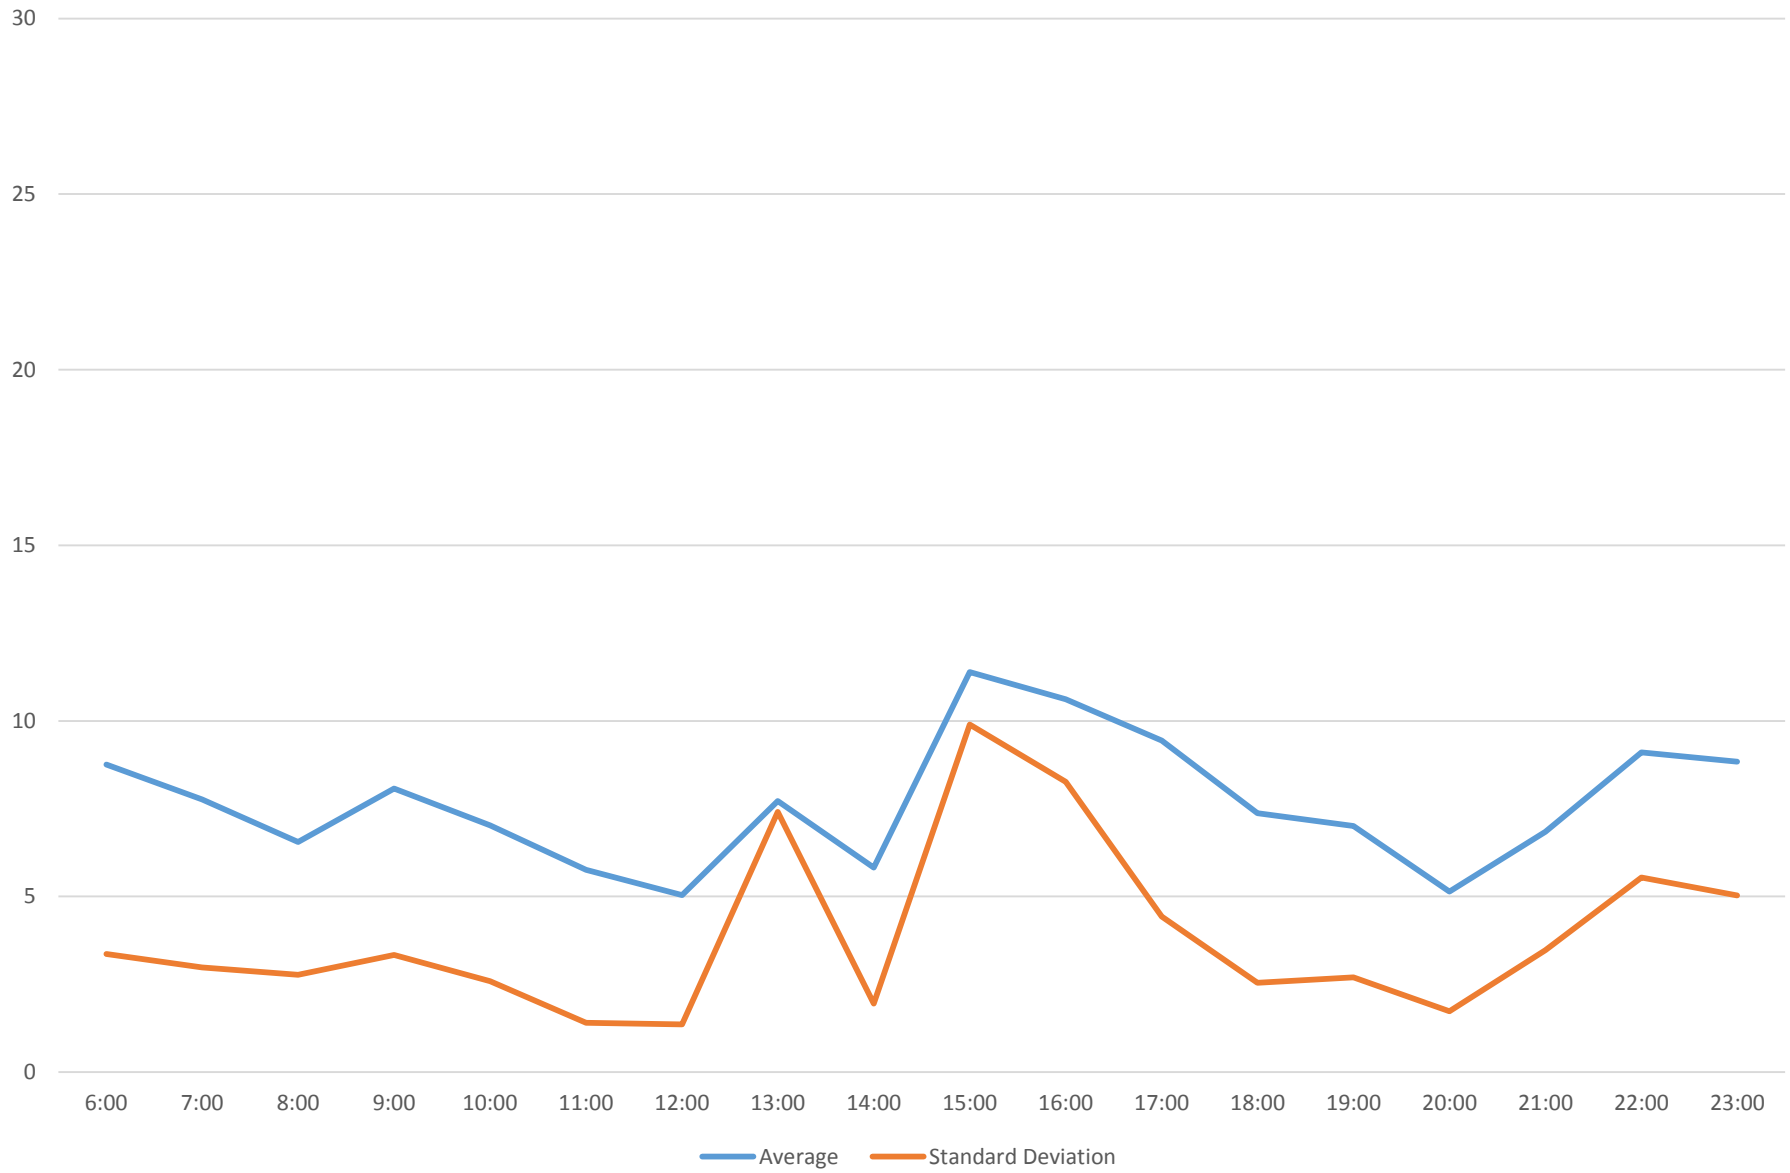

### 501 Queen Terminal Round Trip From Silver Birch Ave. To Silver Birch Ave. May 2015

# 501 Queen Terminal Round Trip From Silver Birch Ave. To Silver Birch Ave. May 2015 Weekday Statistics

# 501 Queen Terminal Round Trip From Silver Birch Ave. To Silver Birch Ave. May 2015 Saturday Statistics