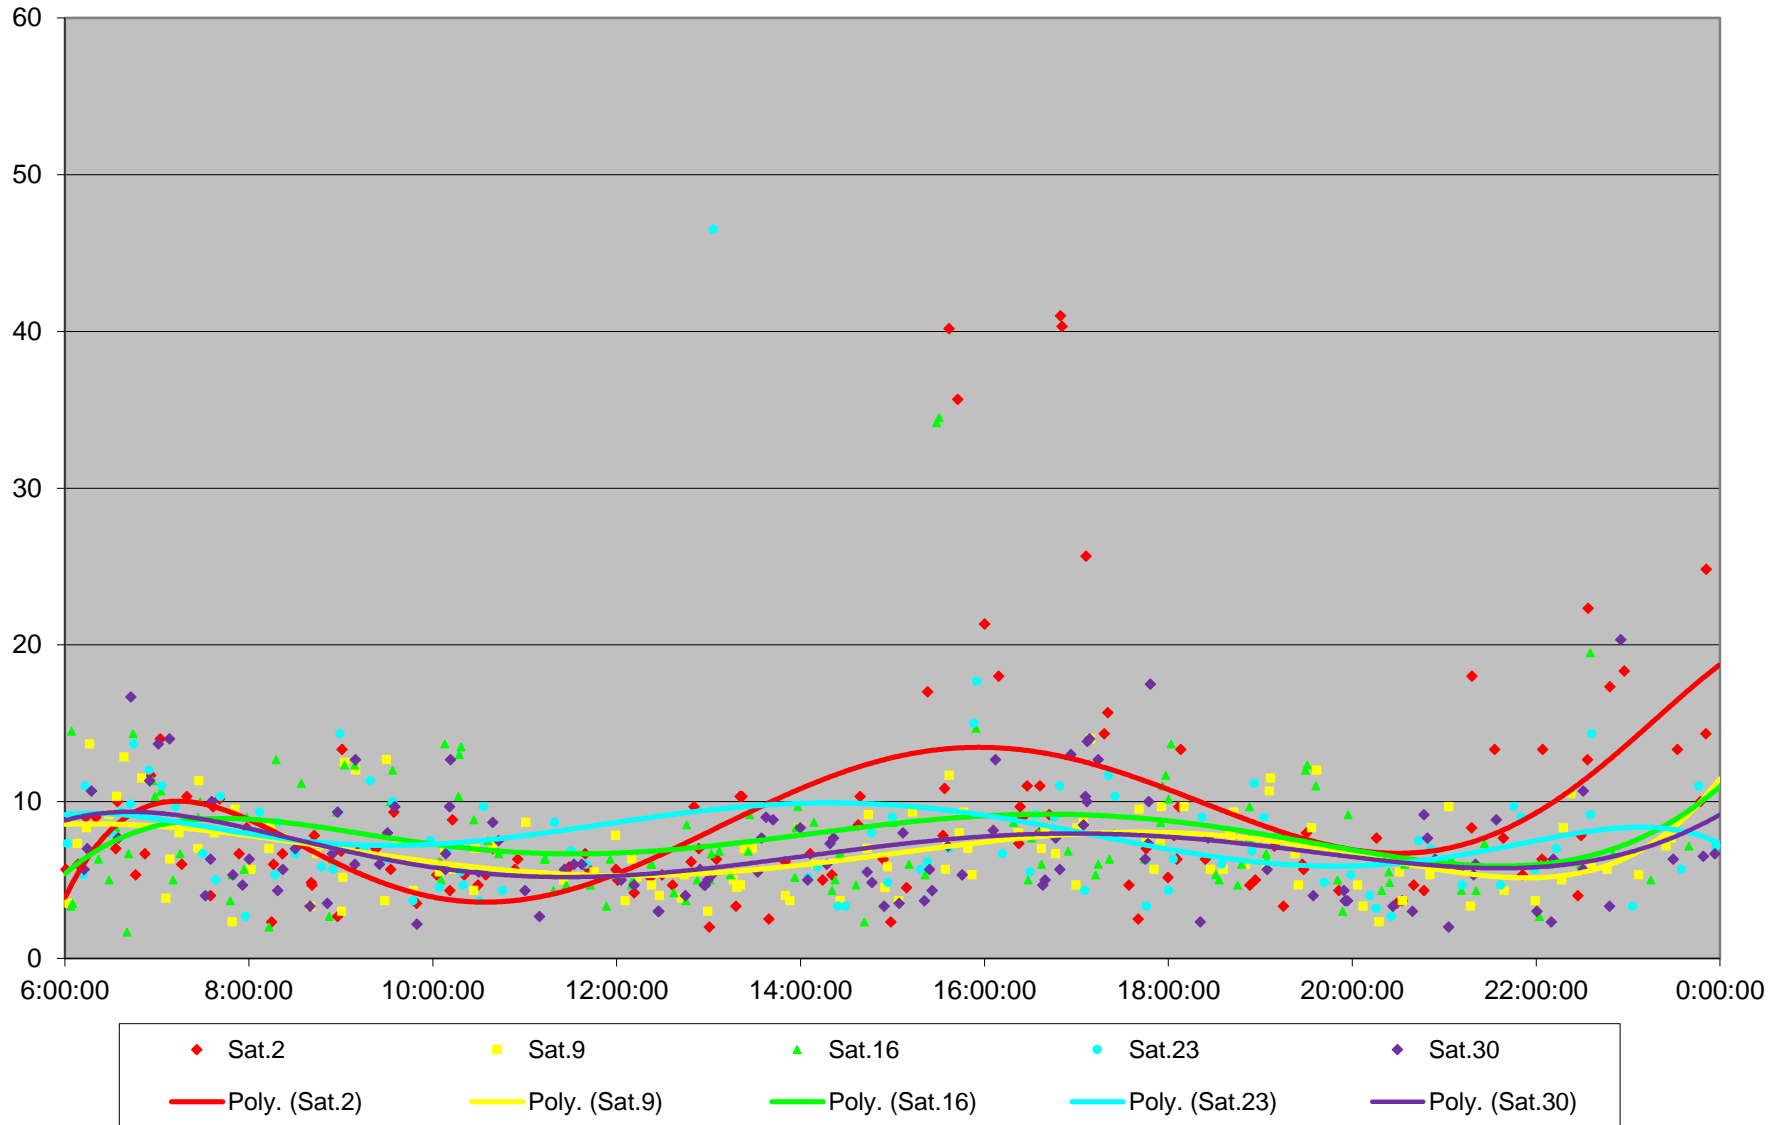

501 Queen Terminal Round Trip From Silver Birch Ave. To Silver Birch Ave. May 2015