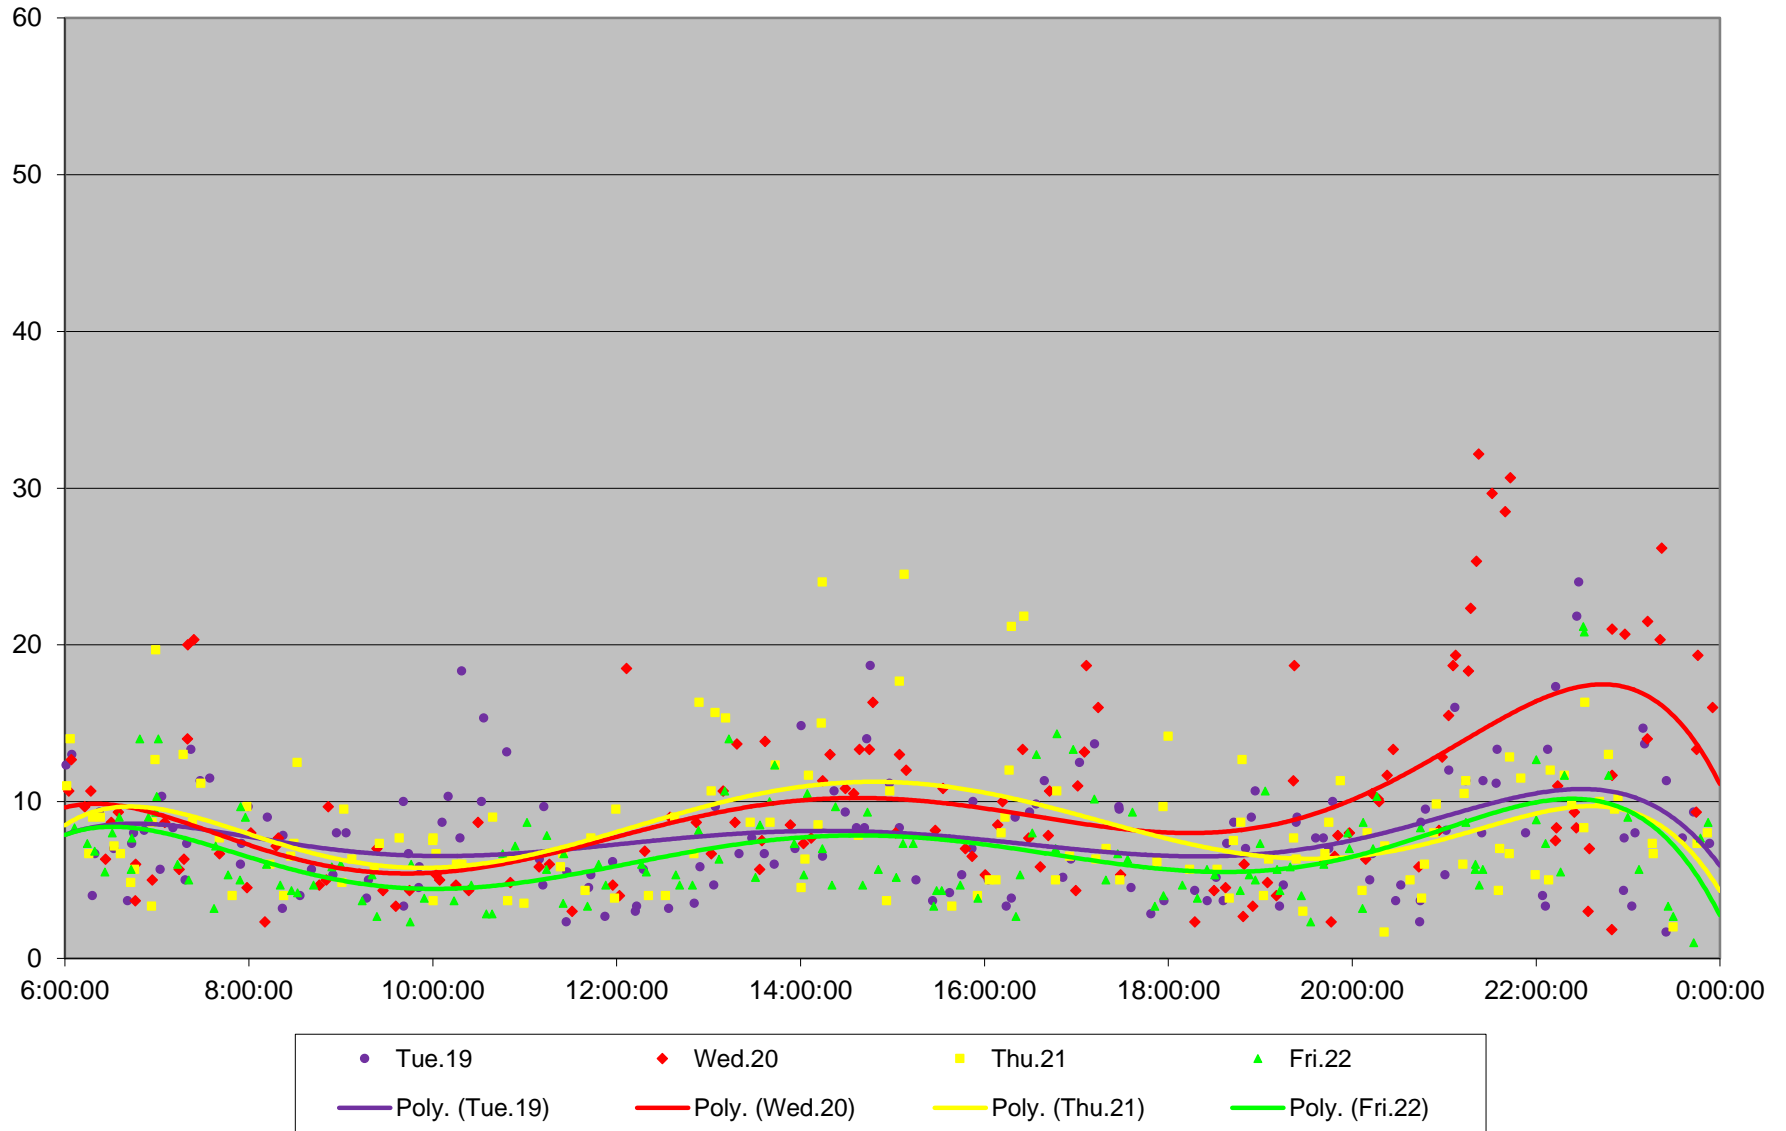

501 Queen Terminal Round Trip From Silver Birch Ave. To Silver Birch Ave. May 2015