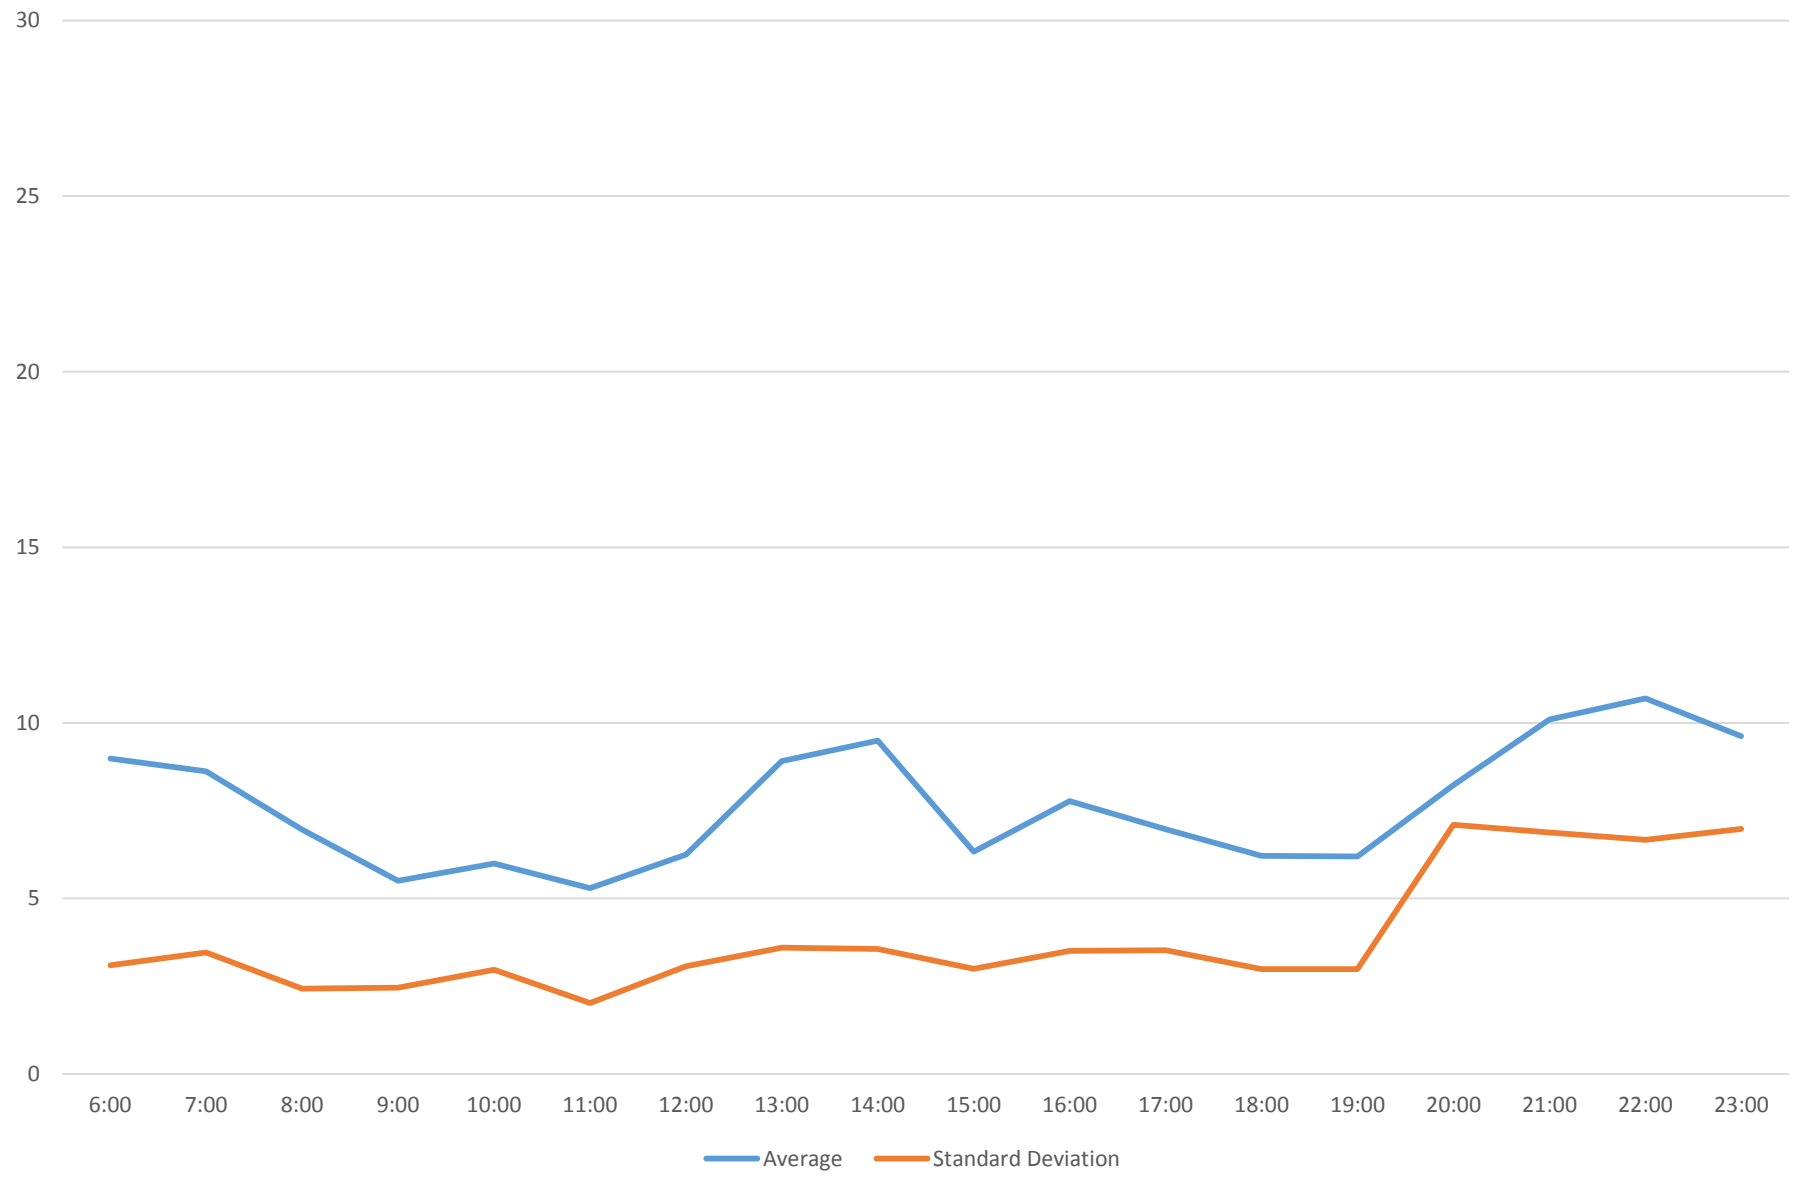

501 Queen Terminal Round Trip From Silver Birch Ave. To Silver Birch Ave. May 2015 Weekday Statistics