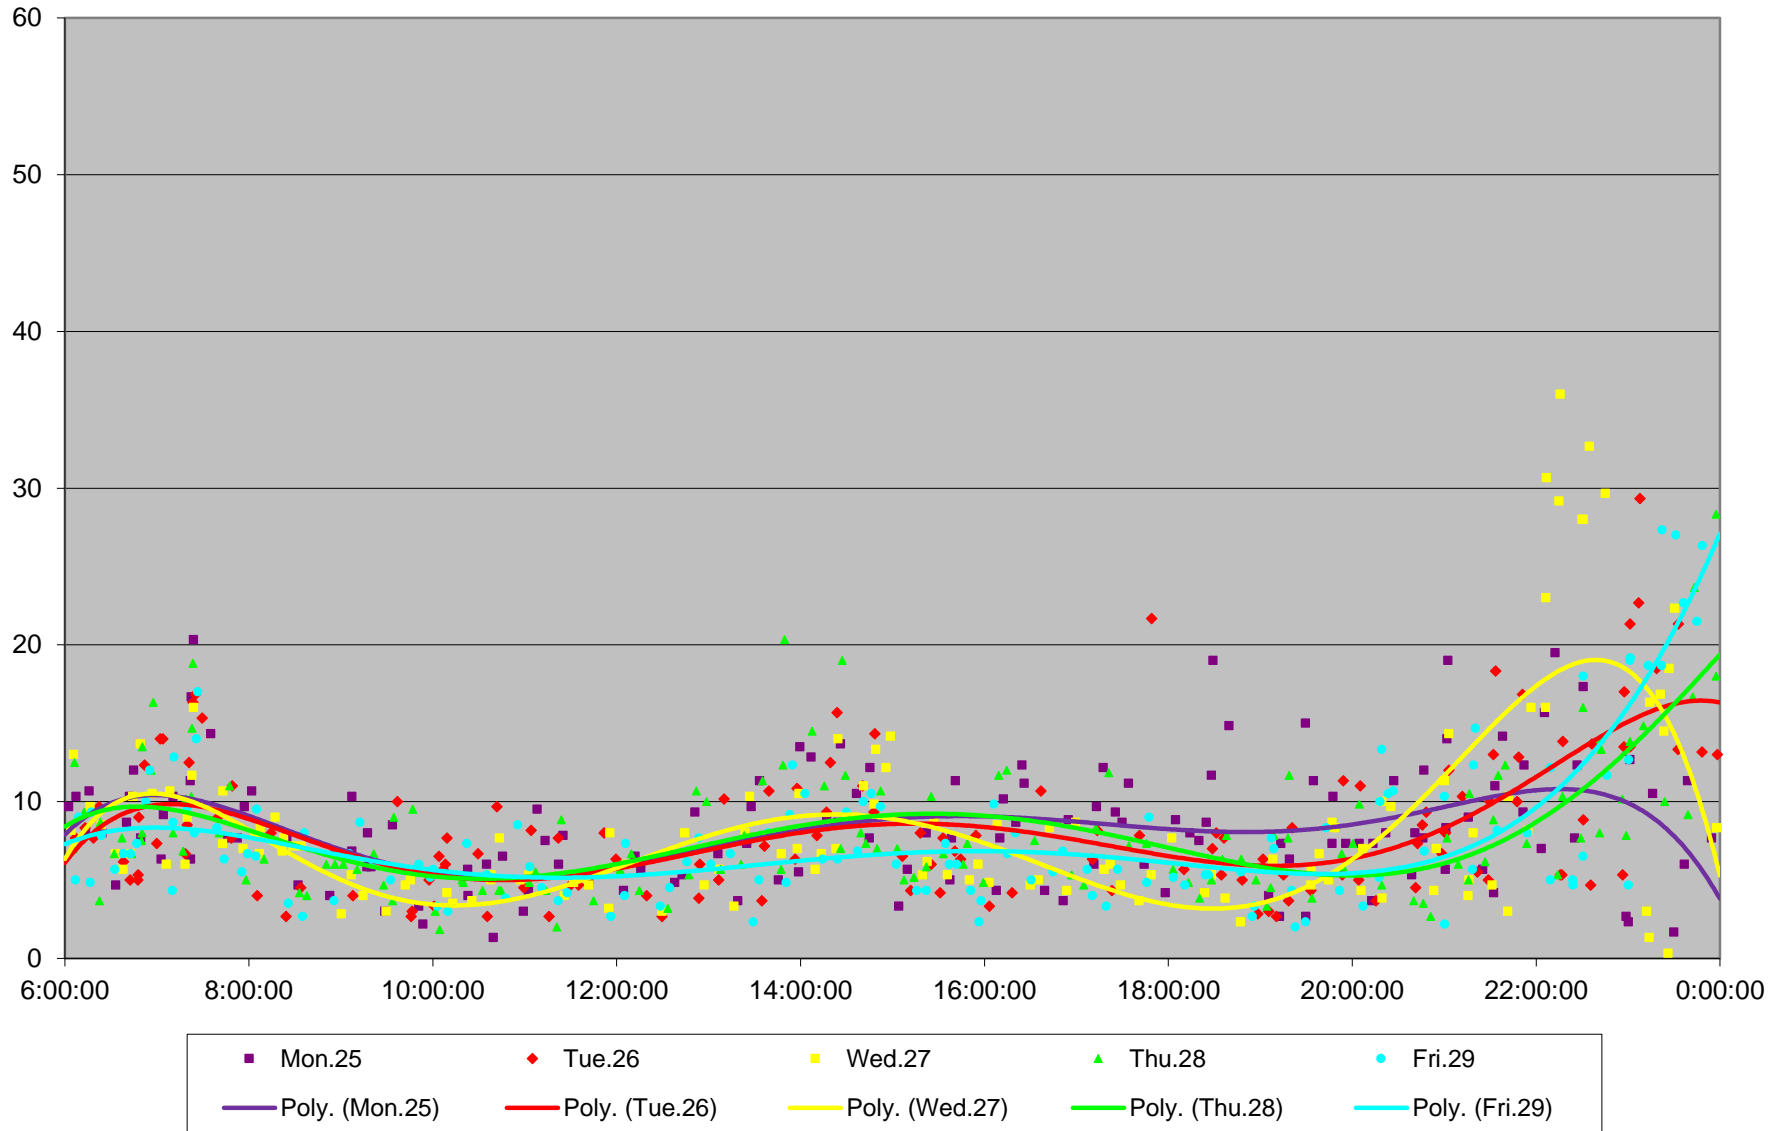

501 Queen Terminal Round Trip From Silver Birch Ave. To Silver Birch Ave. May 2015