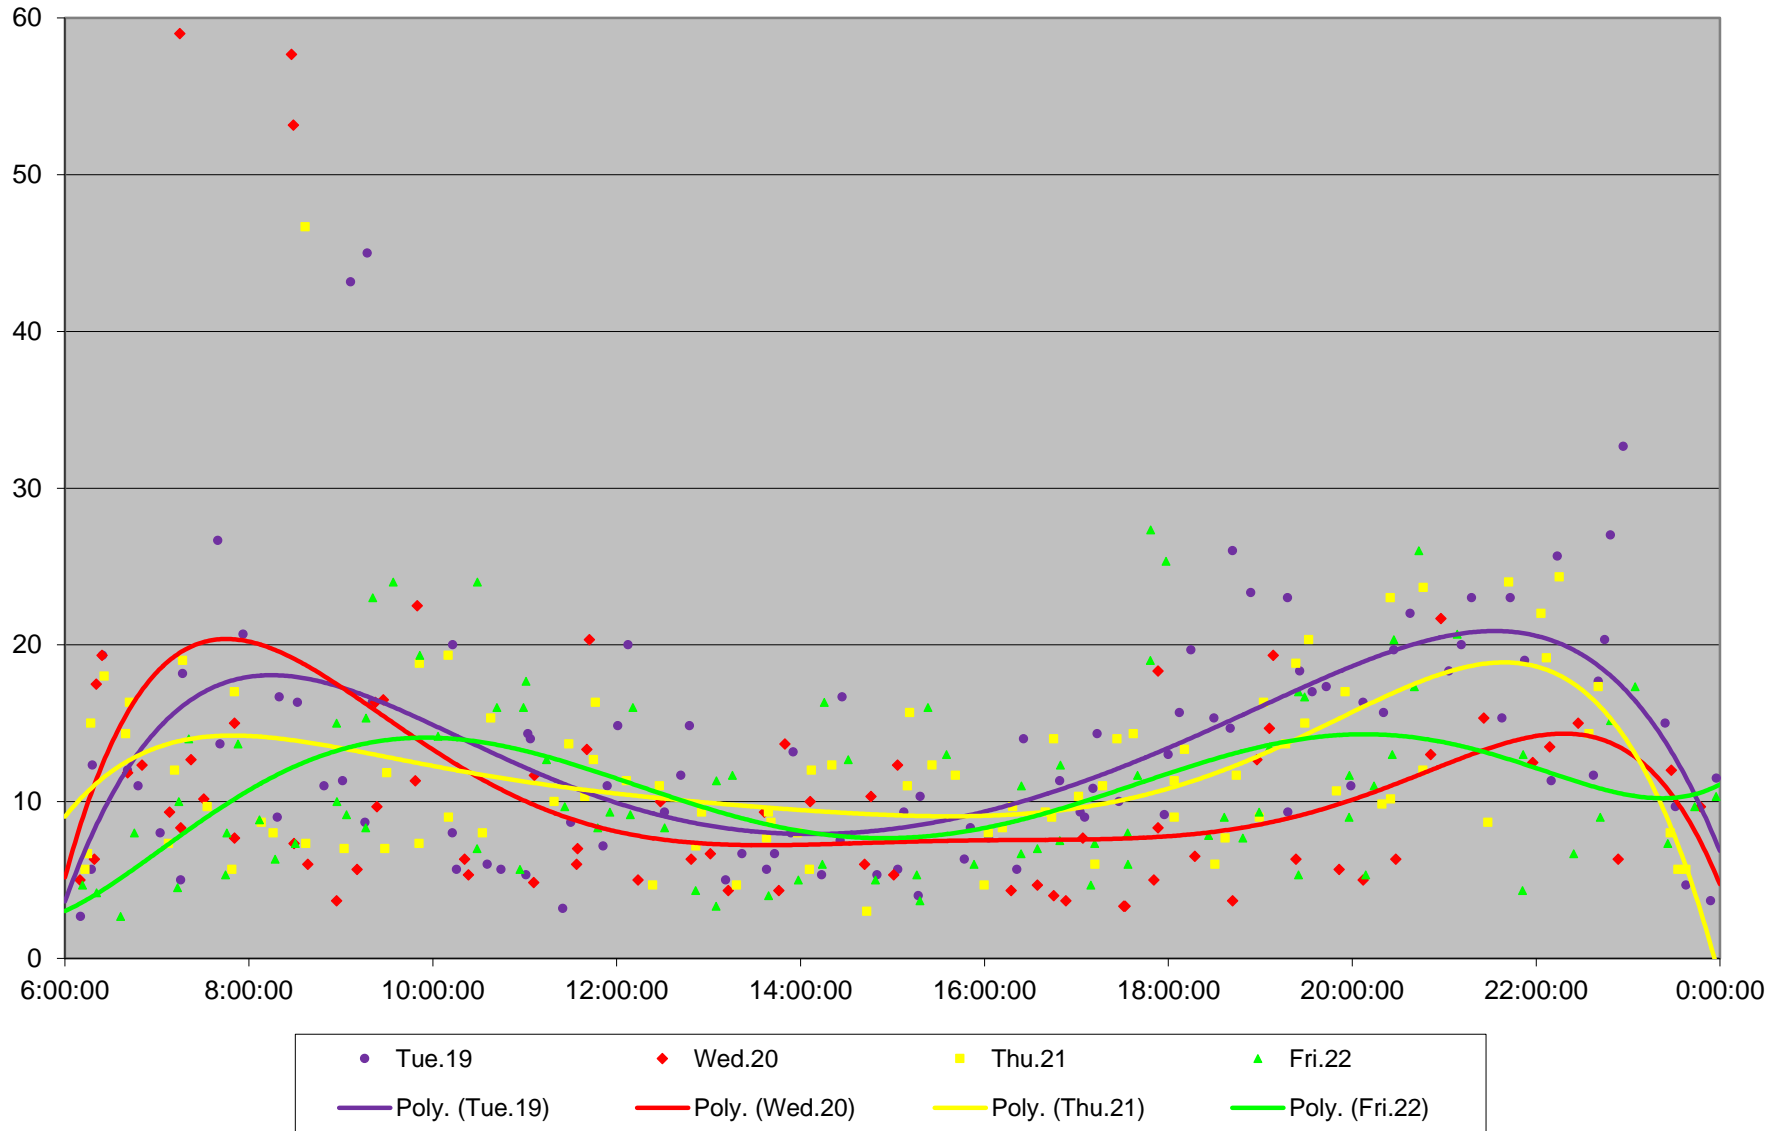

501 Queen Terminal Round Trip From Long Branch Loop To Long Branch Loop May 2015