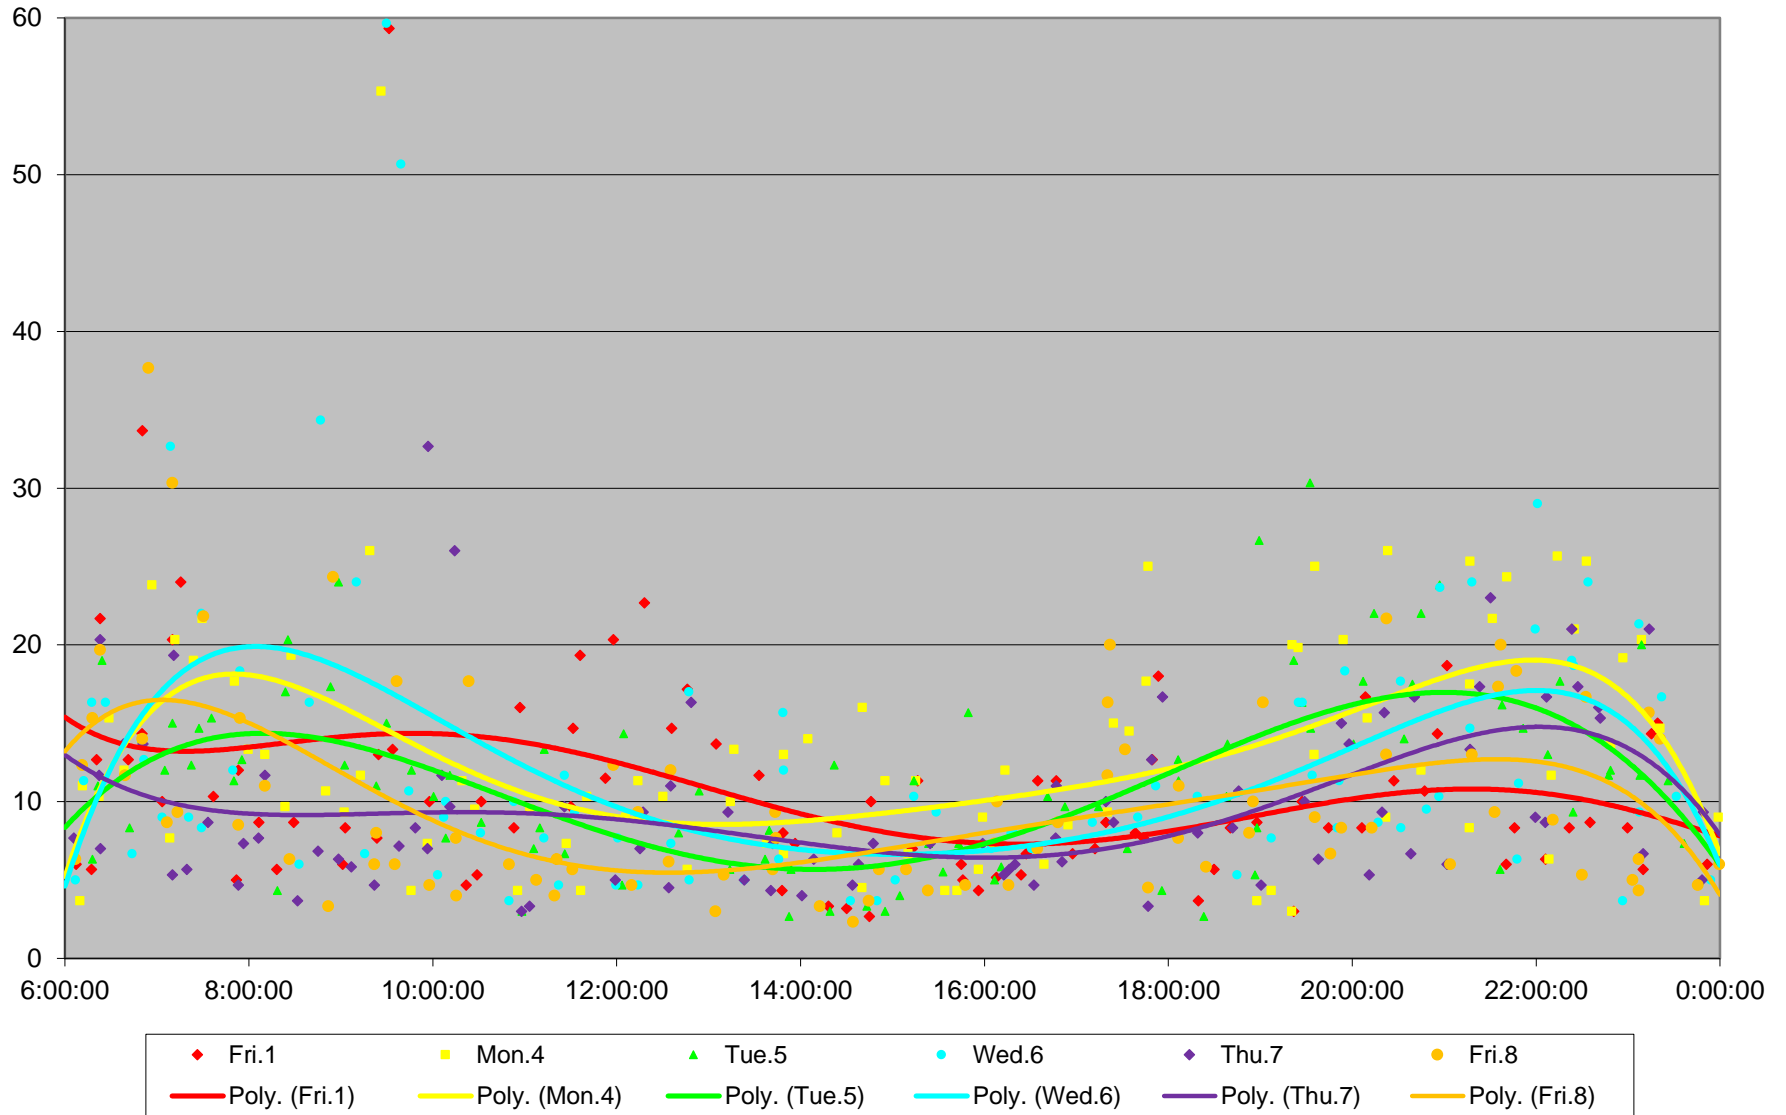

### 501 Queen Terminal Round Trip From Long Branch Loop To Long Branch Loop May 2015

# 501 Queen Terminal Round Trip From Long Branch Loop To Long Branch Loop May 2015