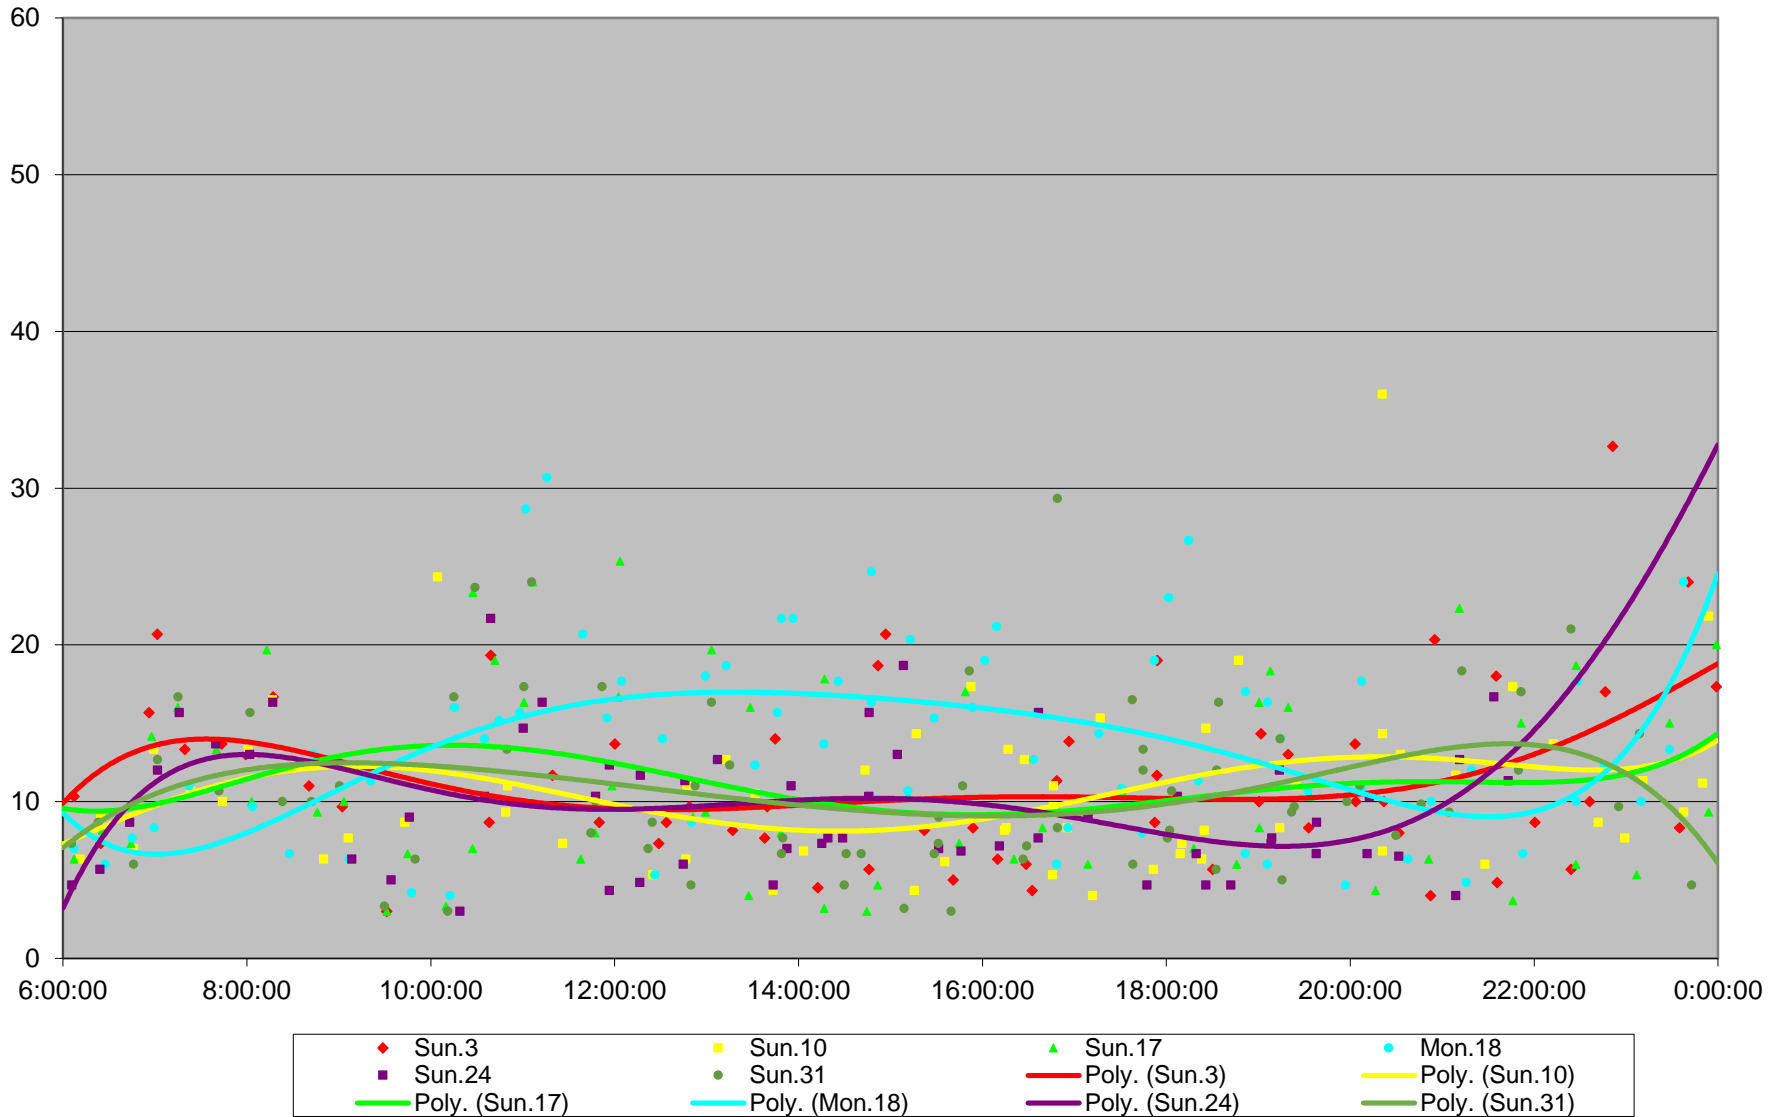

501 Queen Terminal Round Trip From Long Branch Loop To Long Branch Loop May 2015