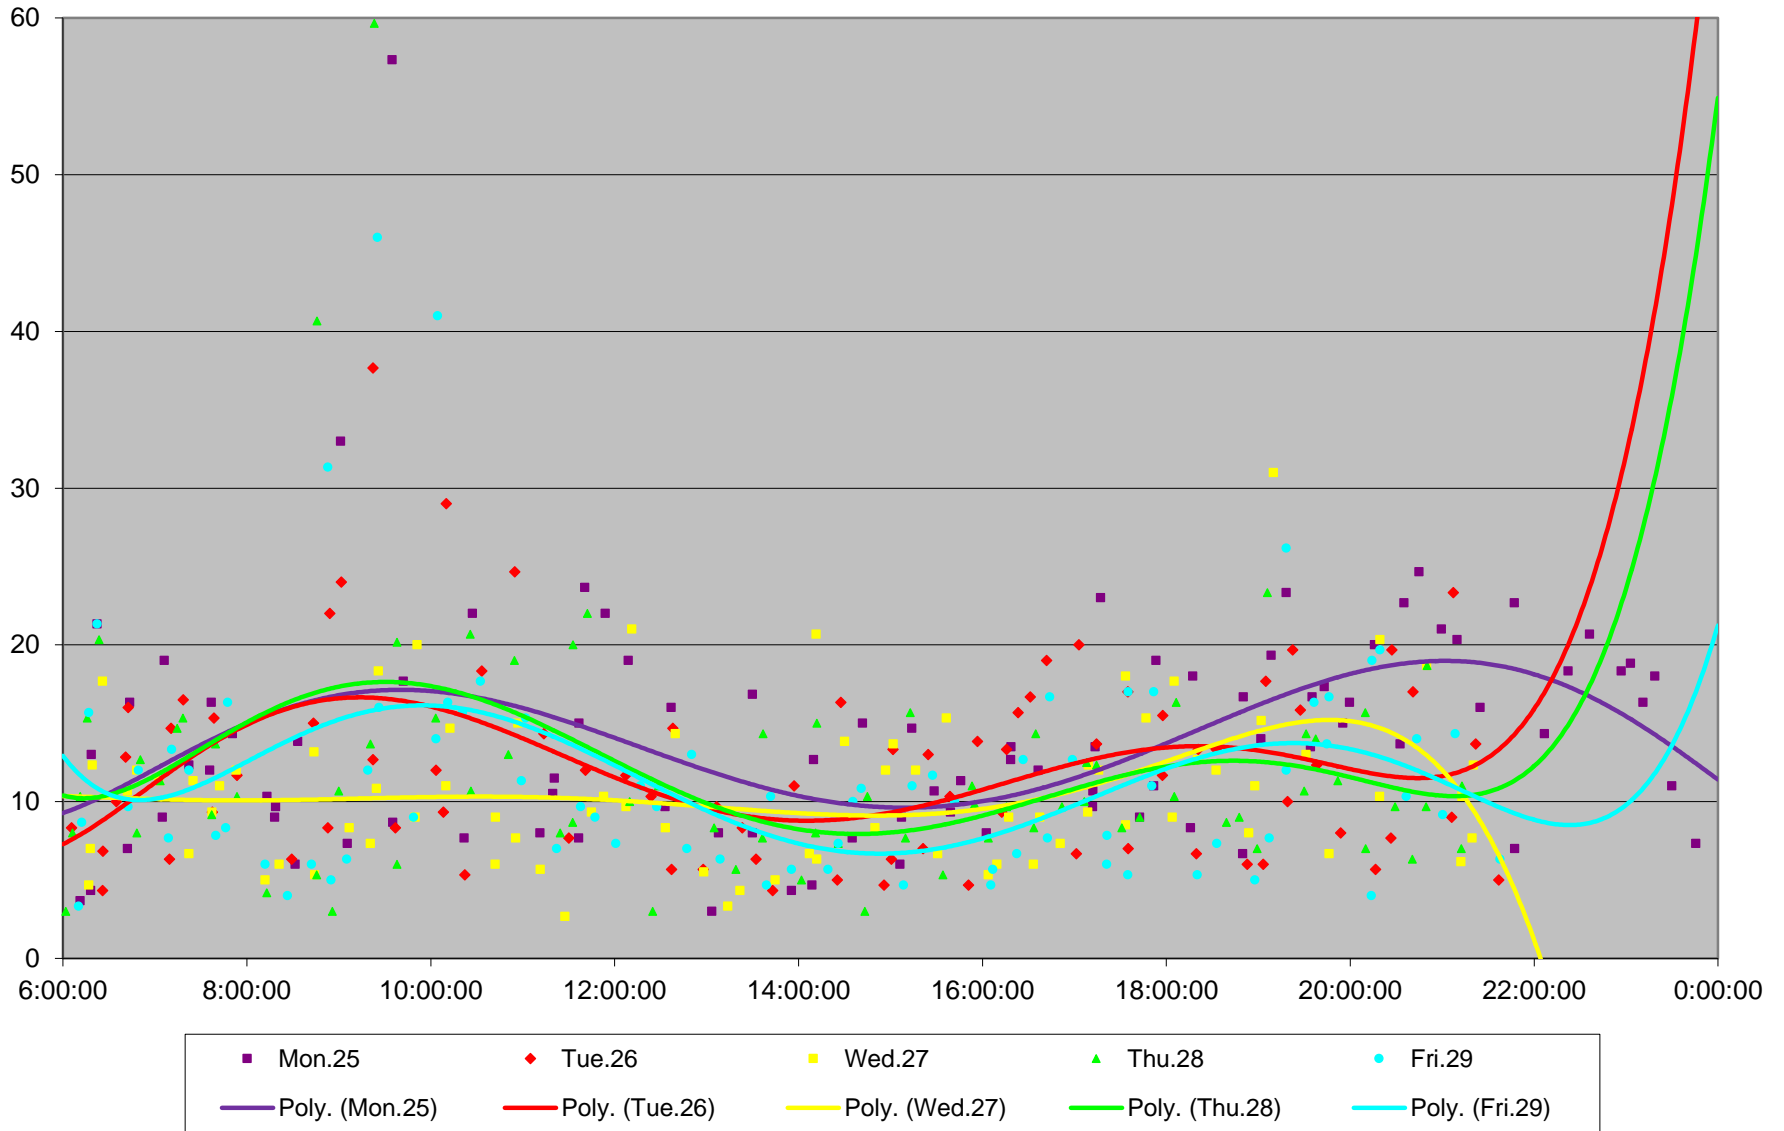

501 Queen Terminal Round Trip From Long Branch Loop To Long Branch Loop May 2015