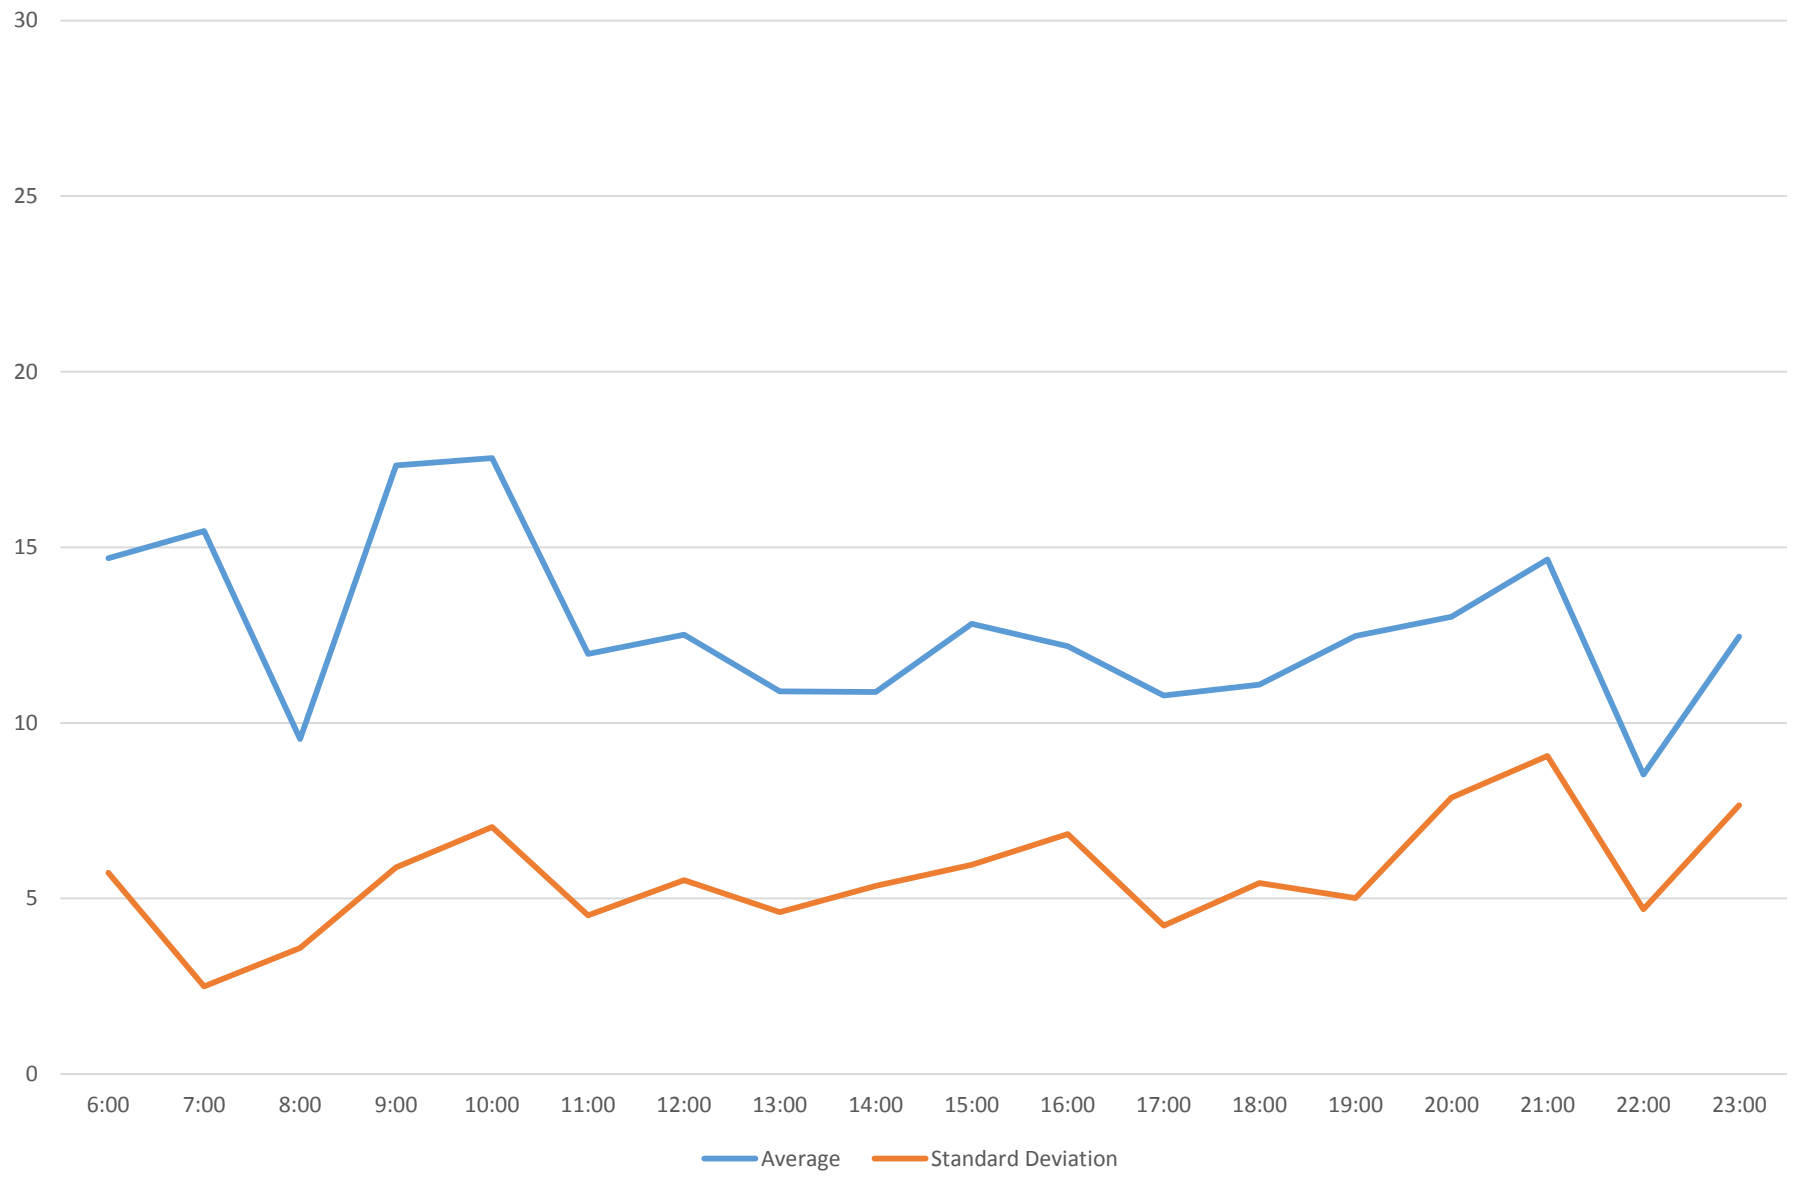

# 501 Queen Terminal Round Trip From Long Branch Loop To Long Branch Loop May 2015

# 501 Queen Terminal Round Trip From Long Branch Loop To Long Branch Loop May 2015 Weekday Statistics

# 501 Queen Terminal Round Trip From Long Branch Loop To Long Branch Loop May 2015 Saturday Statistics