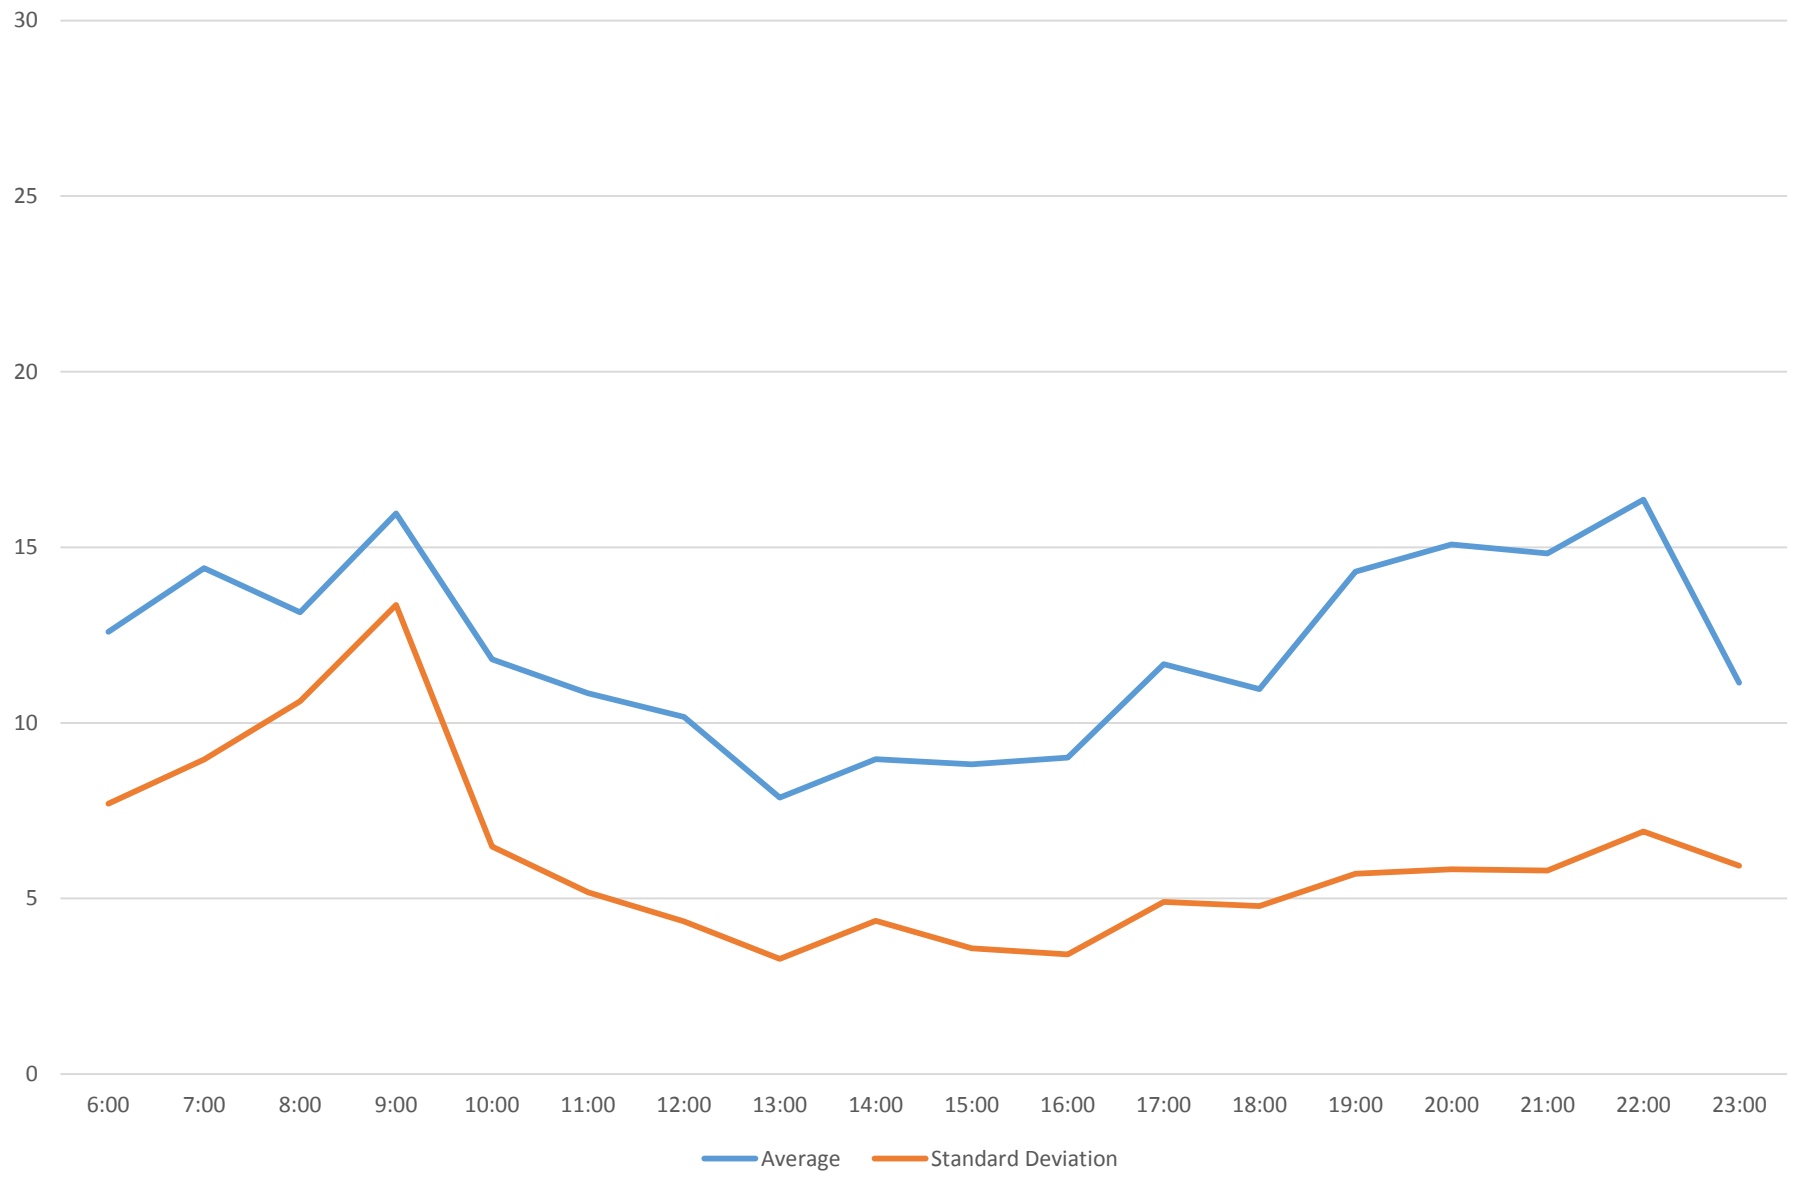

501 Queen Terminal Round Trip From Long Branch Loop To Long Branch Loop May 2015 Weekday Statistics