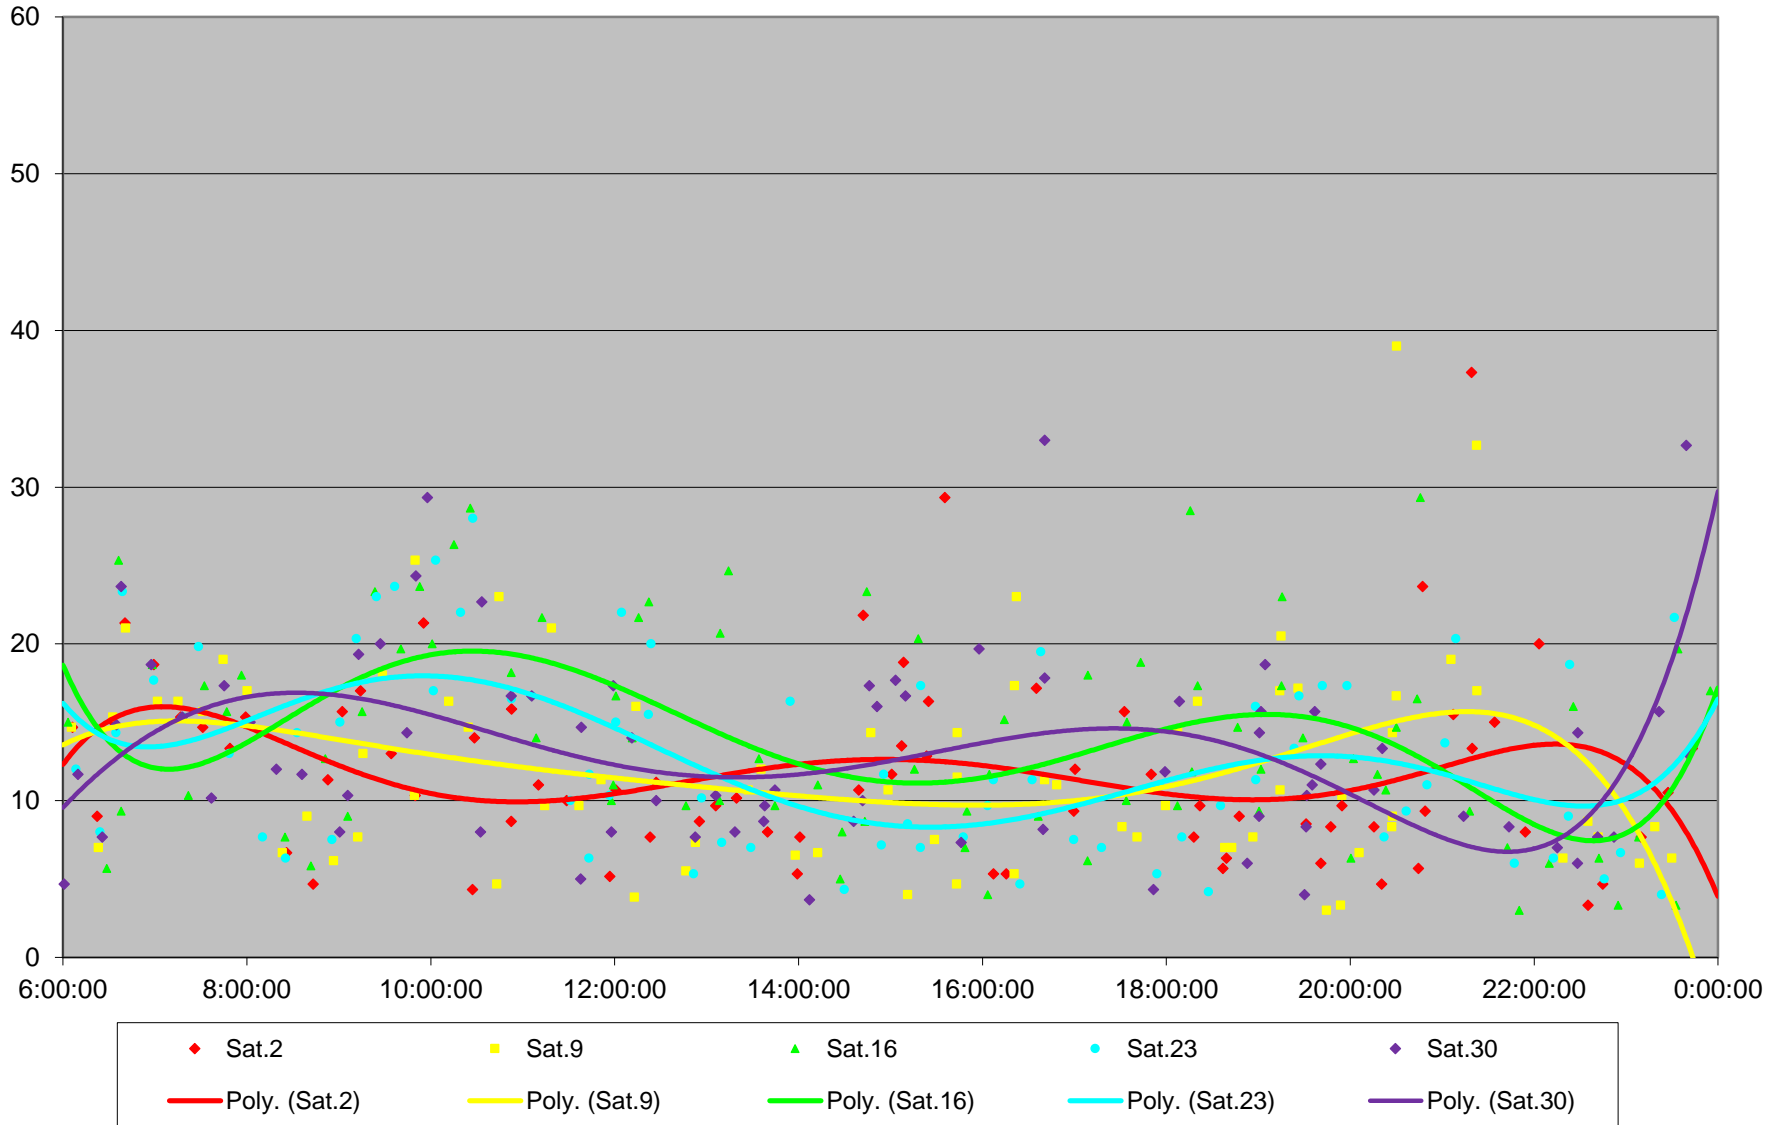

501 Queen Terminal Round Trip From Long Branch Loop To Long Branch Loop May 2015