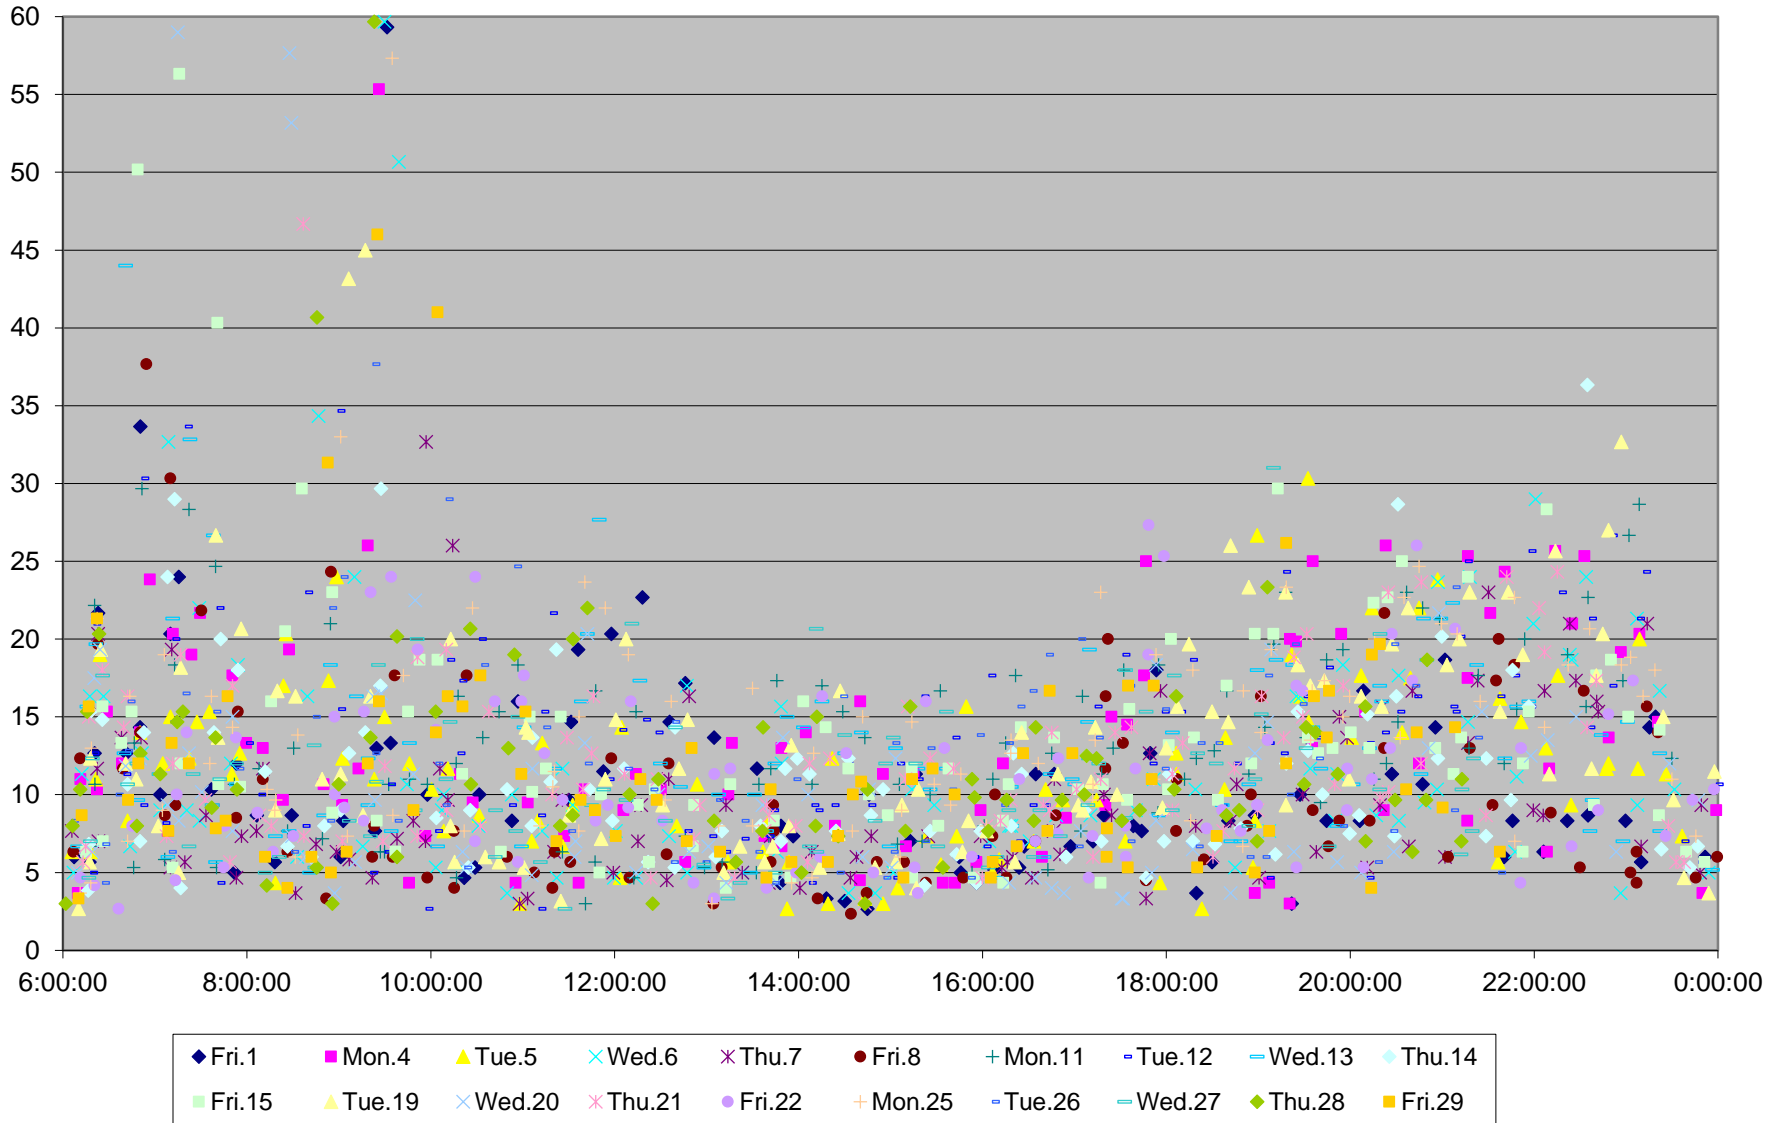

501 Queen Terminal Round Trip From Long Branch Loop To Long Branch Loop May 2015