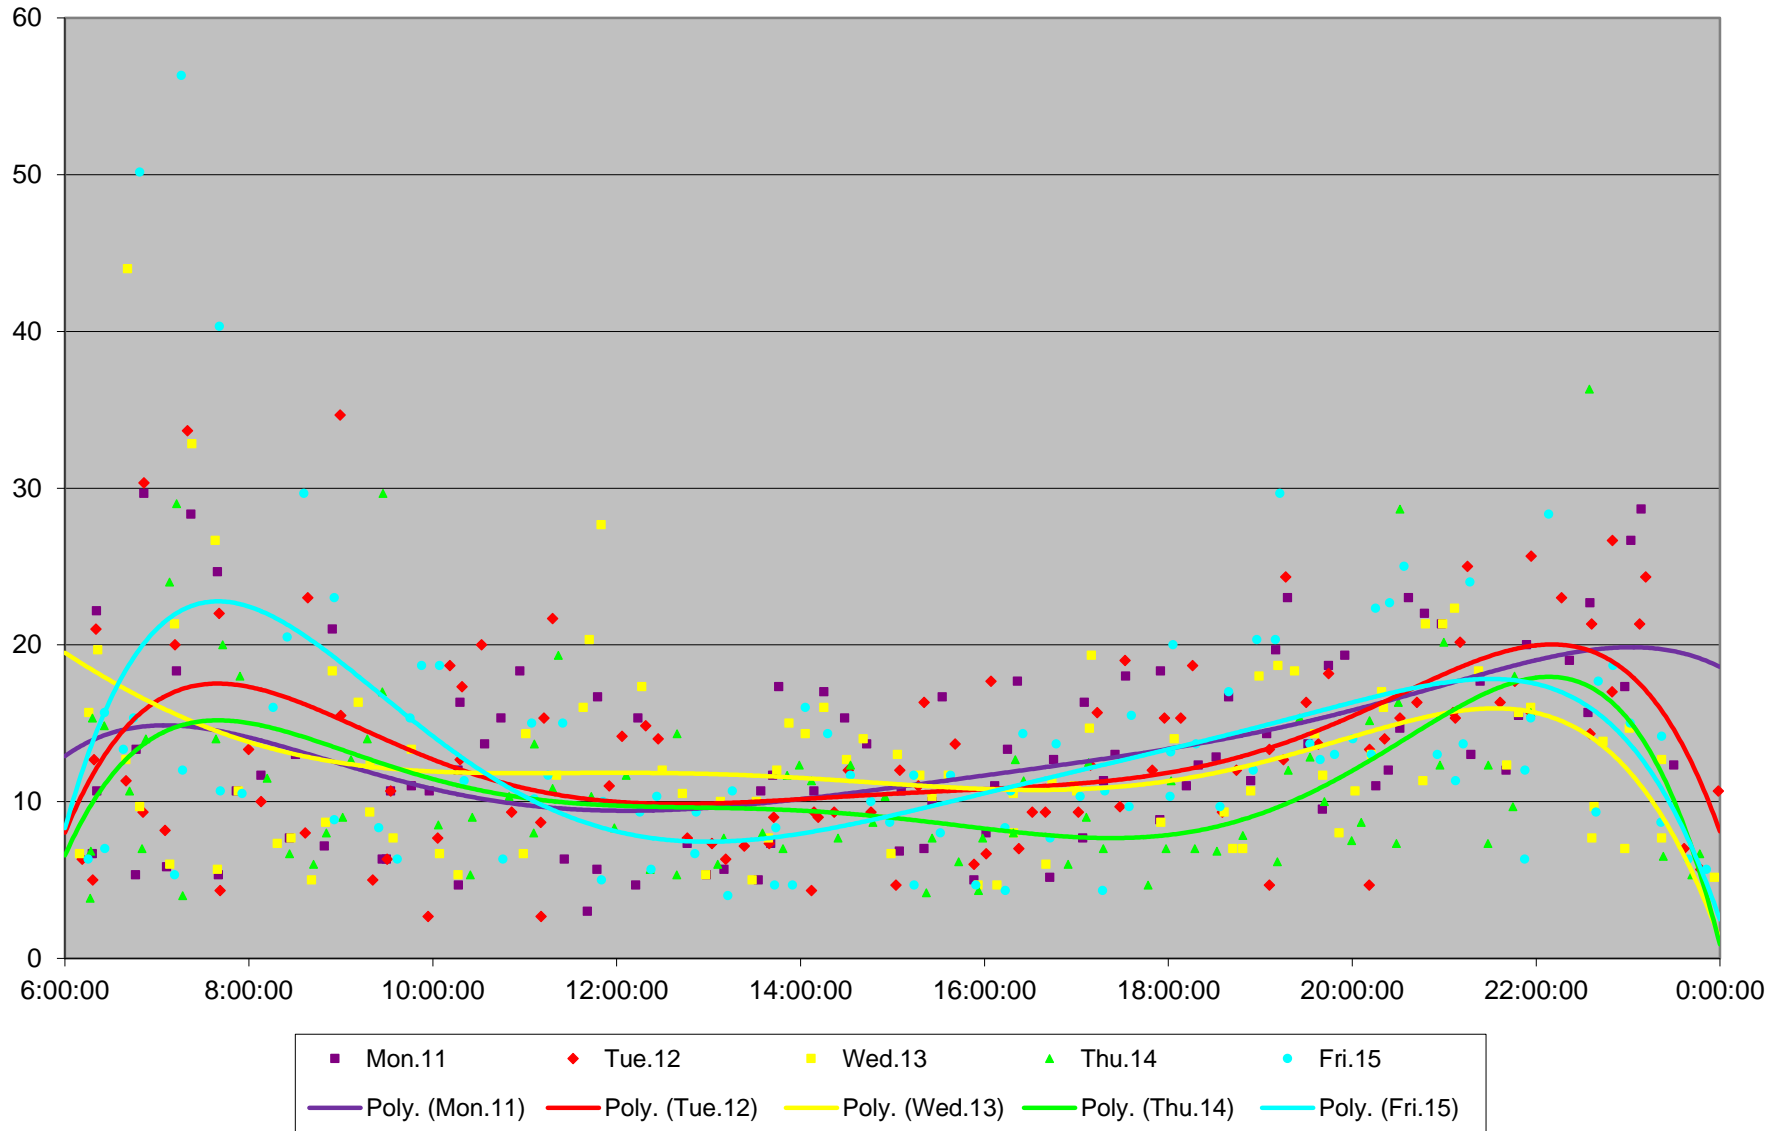

### 501 Queen Terminal Round Trip From Long Branch Loop To Long Branch Loop May 2015

# 501 Queen Terminal Round Trip From Long Branch Loop To Long Branch Loop May 2015