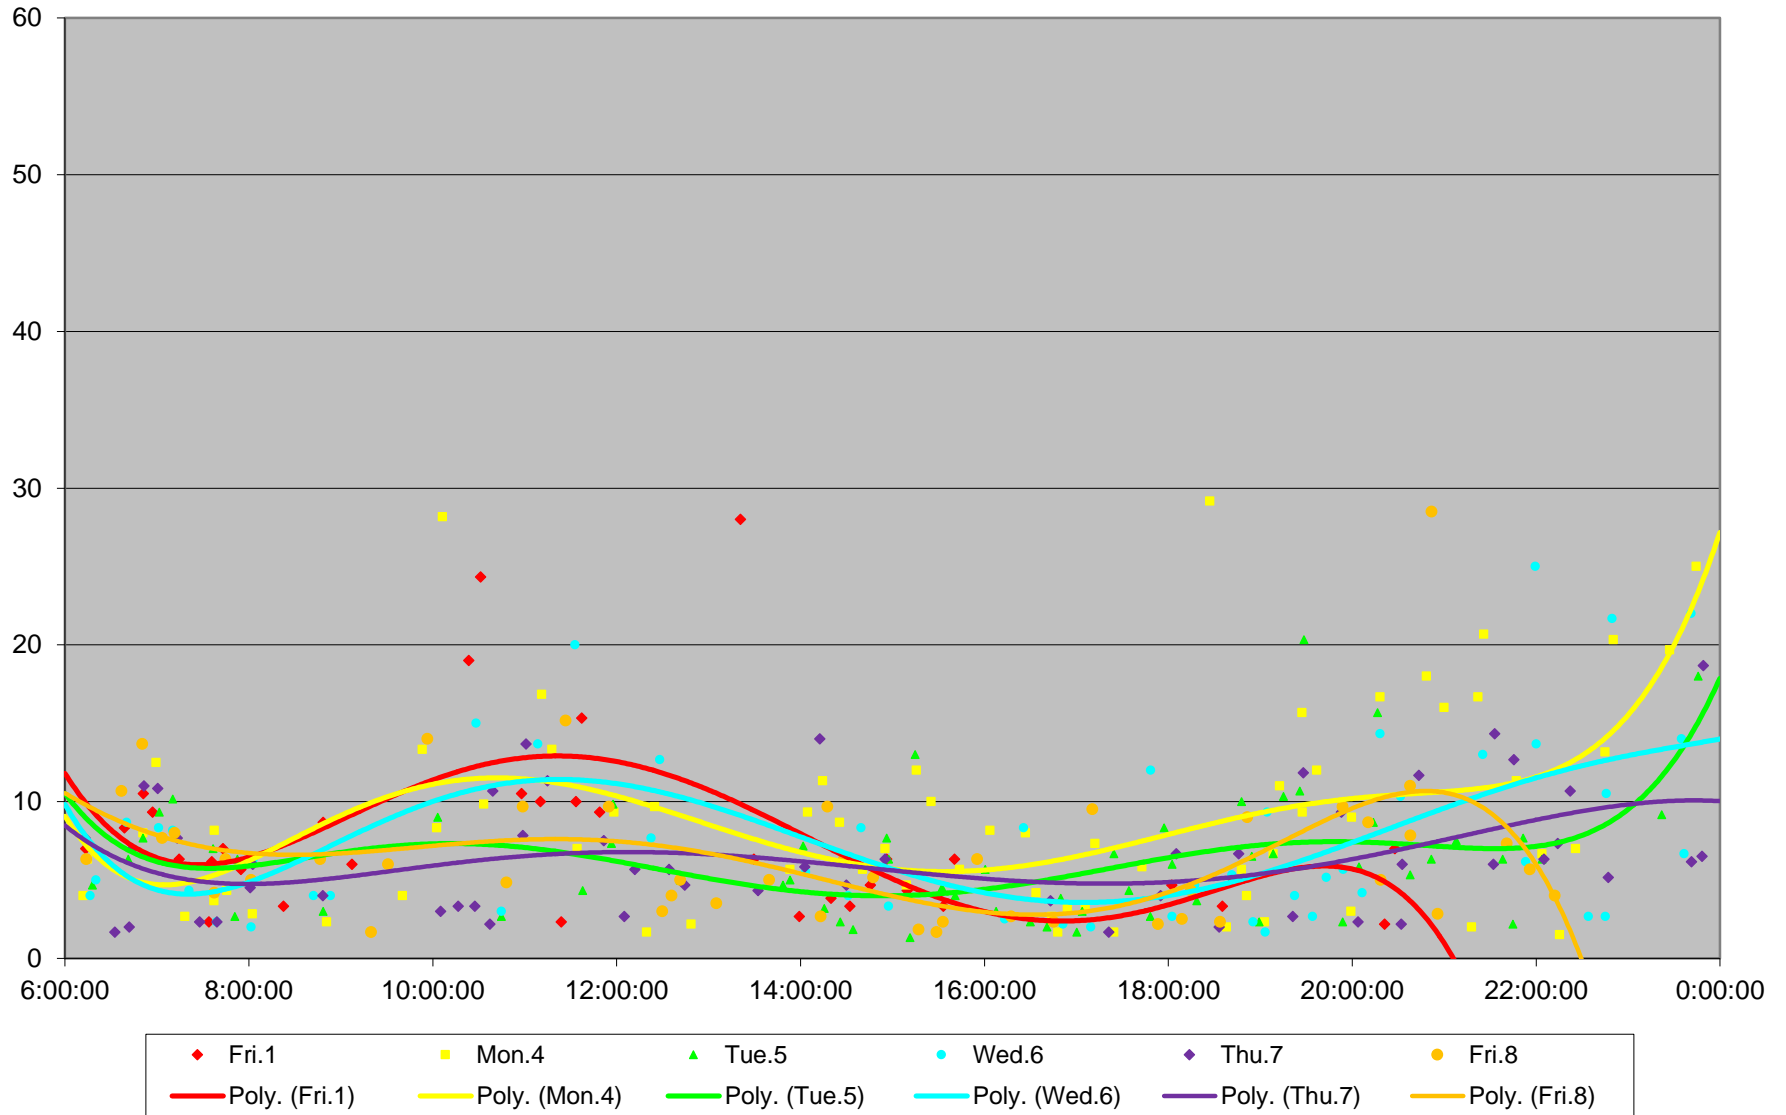

501 Queen Terminal Round Trip From Queensway Humber To Queensway Humber May 2015

501 Queen Terminal Round Trip From Queensway Humber To Queensway Humber May 2015

501 Queen Terminal Round Trip From Queensway Humber To Queensway Humber May 2015

501 Queen Terminal Round Trip From Queensway Humber To Queensway Humber May 2015

501 Queen Terminal Round Trip From Queensway Humber To Queensway Humber May 2015 Weekday Statistics

501 Queen Terminal Round Trip From Queensway Humber To Queensway Humber May 2015 Saturday Statistics