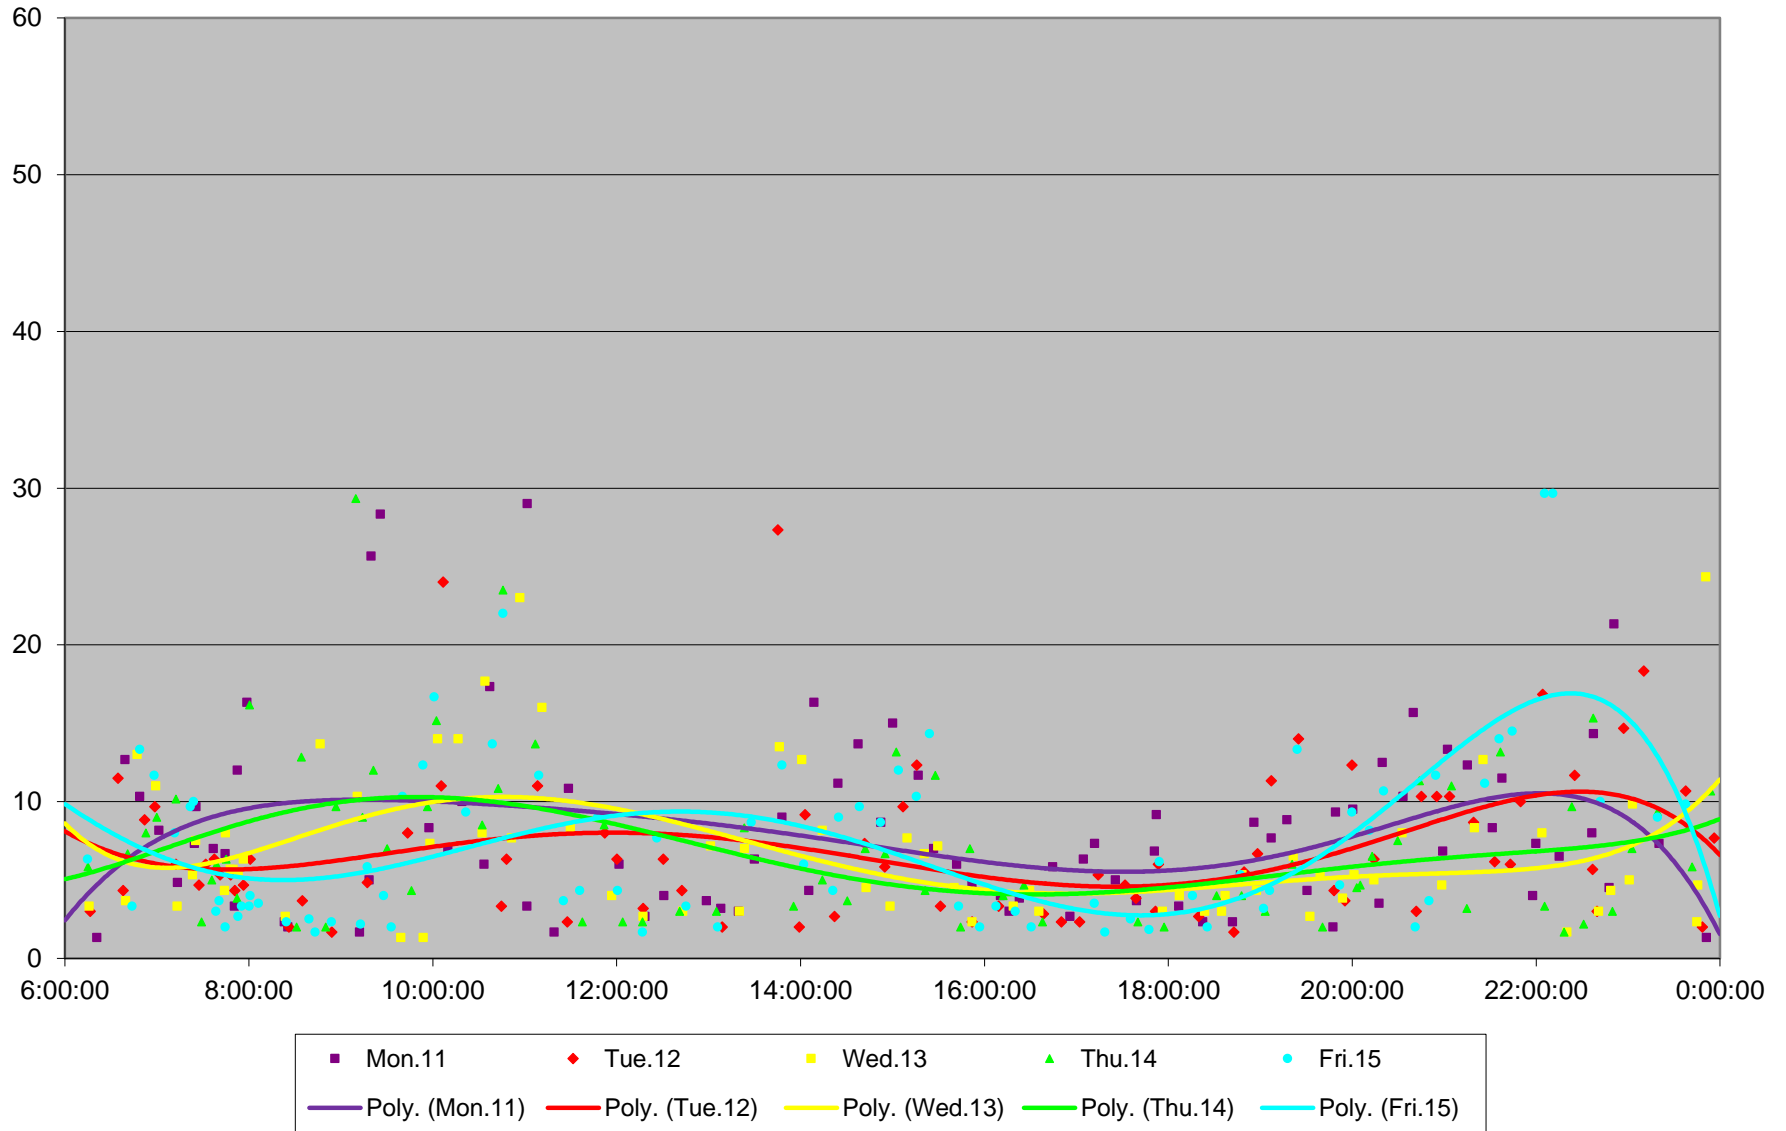

501 Queen Terminal Round Trip From Queensway Humber To Queensway Humber May 2015

501 Queen Terminal Round Trip From Queensway Humber To Queensway Humber May 2015

501 Queen Terminal Round Trip From Queensway Humber To Queensway Humber May 2015

501 Queen Terminal Round Trip From Queensway Humber To Queensway Humber May 2015

501 Queen Terminal Round Trip From Queensway Humber To Queensway Humber May 2015 Weekday Statistics

501 Queen Terminal Round Trip From Queensway Humber To Queensway Humber May 2015 Saturday Statistics

501 Queen Terminal Round Trip From Queensway Humber To Queensway Humber May 2015 Sunday Statistics