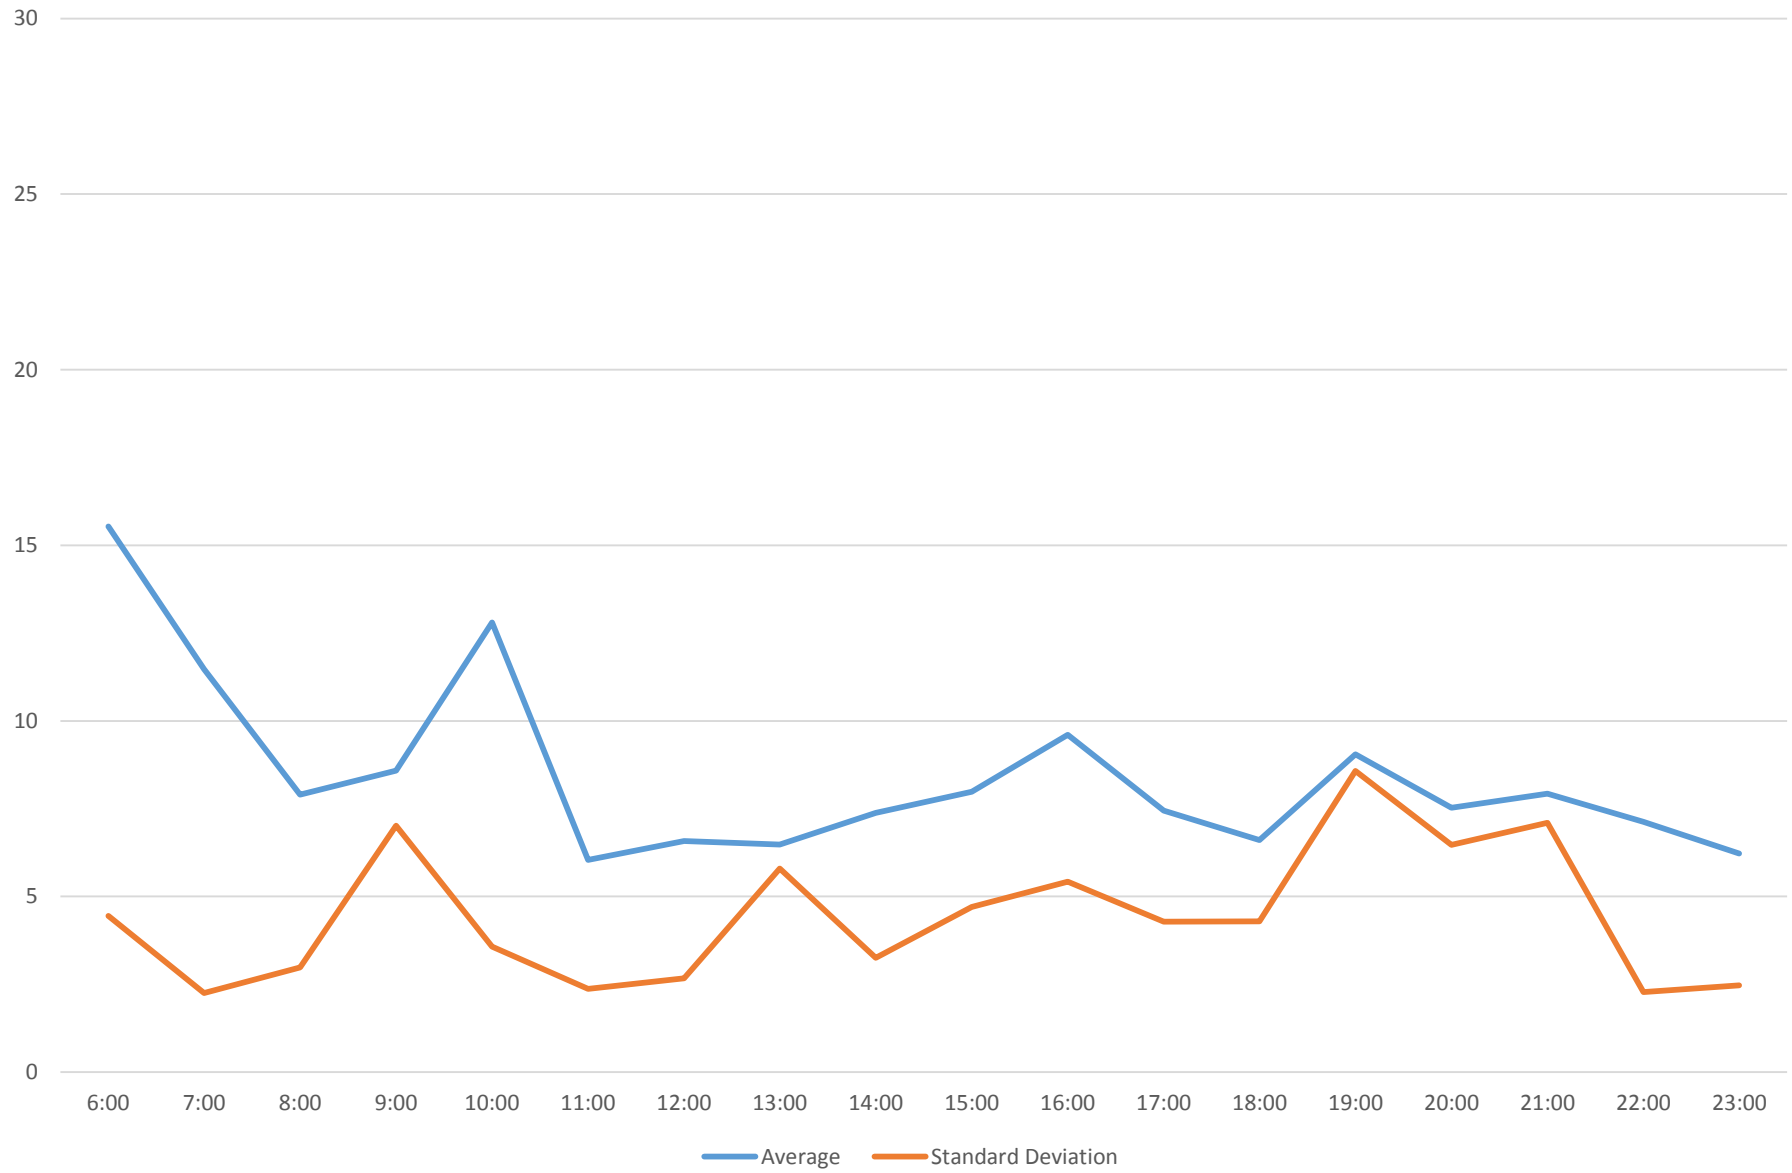

501 Queen Terminal Round Trip From Queensway Humber To Queensway Humber May 2015

501 Queen Terminal Round Trip From Queensway Humber To Queensway Humber May 2015

501 Queen Terminal Round Trip From Queensway Humber To Queensway Humber May 2015

501 Queen Terminal Round Trip From Queensway Humber To Queensway Humber May 2015

501 Queen Terminal Round Trip From Queensway Humber To Queensway Humber May 2015 Weekday Statistics

501 Queen Terminal Round Trip From Queensway Humber To Queensway Humber May 2015 Saturday Statistics