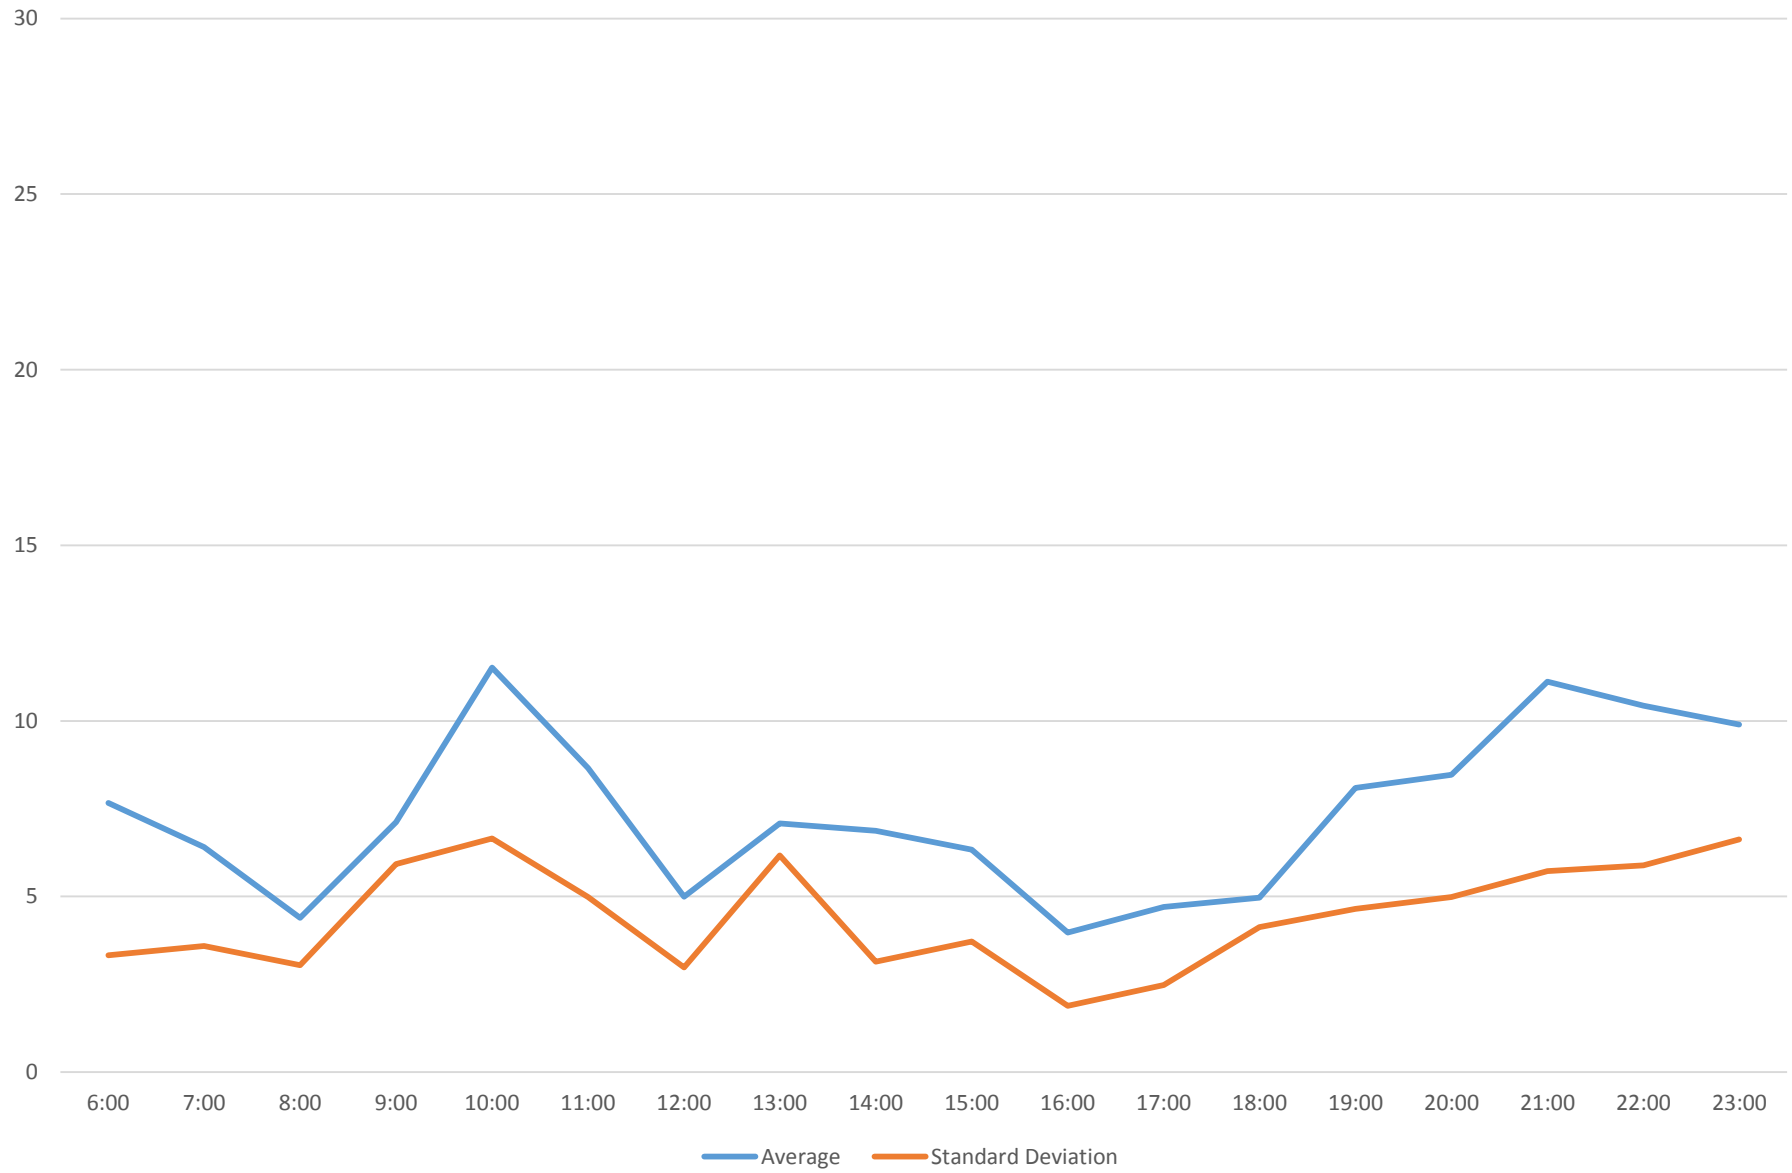

501 Queen Terminal Round Trip From Queensway Humber To Queensway Humber May 2015

501 Queen Terminal Round Trip From Queensway Humber To Queensway Humber May 2015

501 Queen Terminal Round Trip From Queensway Humber To Queensway Humber May 2015

501 Queen Terminal Round Trip From Queensway Humber To Queensway Humber May 2015

501 Queen Terminal Round Trip From Queensway Humber To Queensway Humber May 2015 Weekday Statistics

501 Queen Terminal Round Trip From Queensway Humber To Queensway Humber May 2015 Saturday Statistics