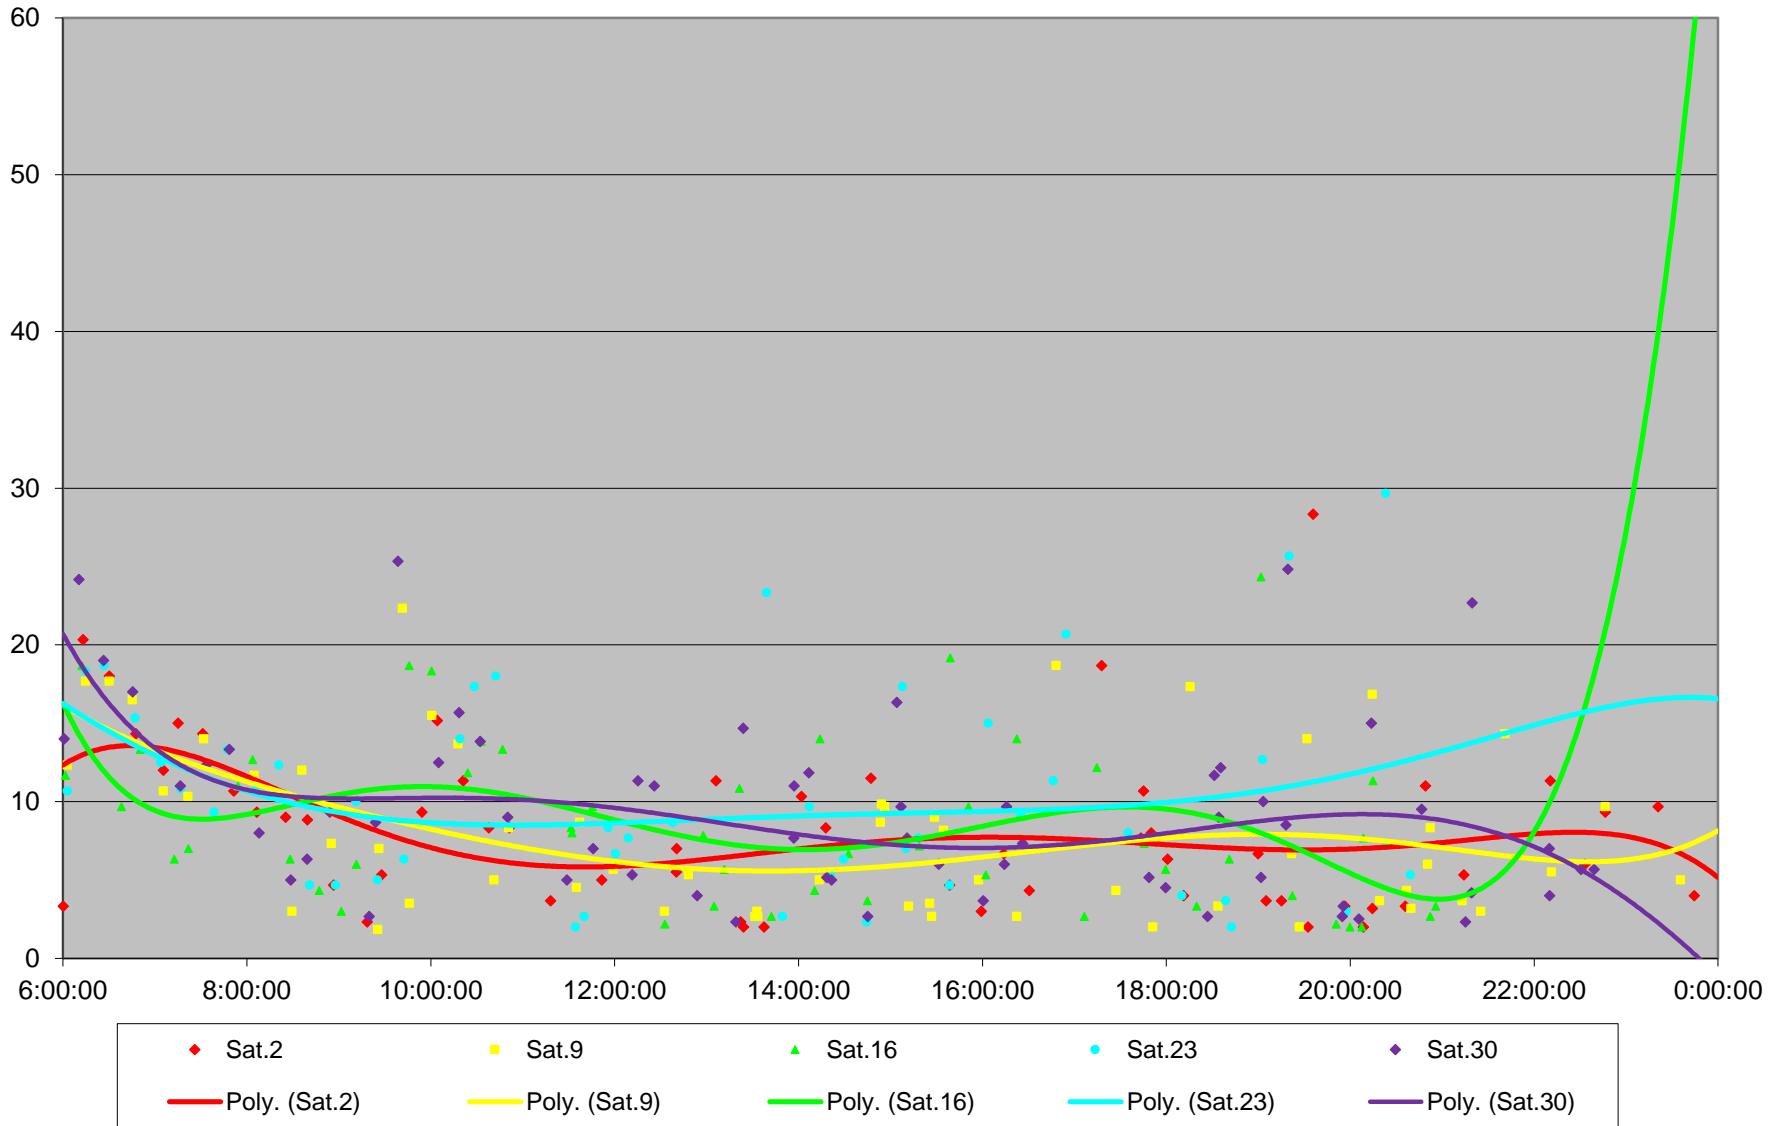

501 Queen Terminal Round Trip From Queensway Humber To Queensway Humber May 2015

501 Queen Terminal Round Trip From Queensway Humber To Queensway Humber May 2015

501 Queen Terminal Round Trip From Queensway Humber To Queensway Humber May 2015

501 Queen Terminal Round Trip From Queensway Humber To Queensway Humber May 2015

501 Queen Terminal Round Trip From Queensway Humber To Queensway Humber May 2015 Weekday Statistics

501 Queen Terminal Round Trip From Queensway Humber To Queensway Humber May 2015 Saturday Statistics