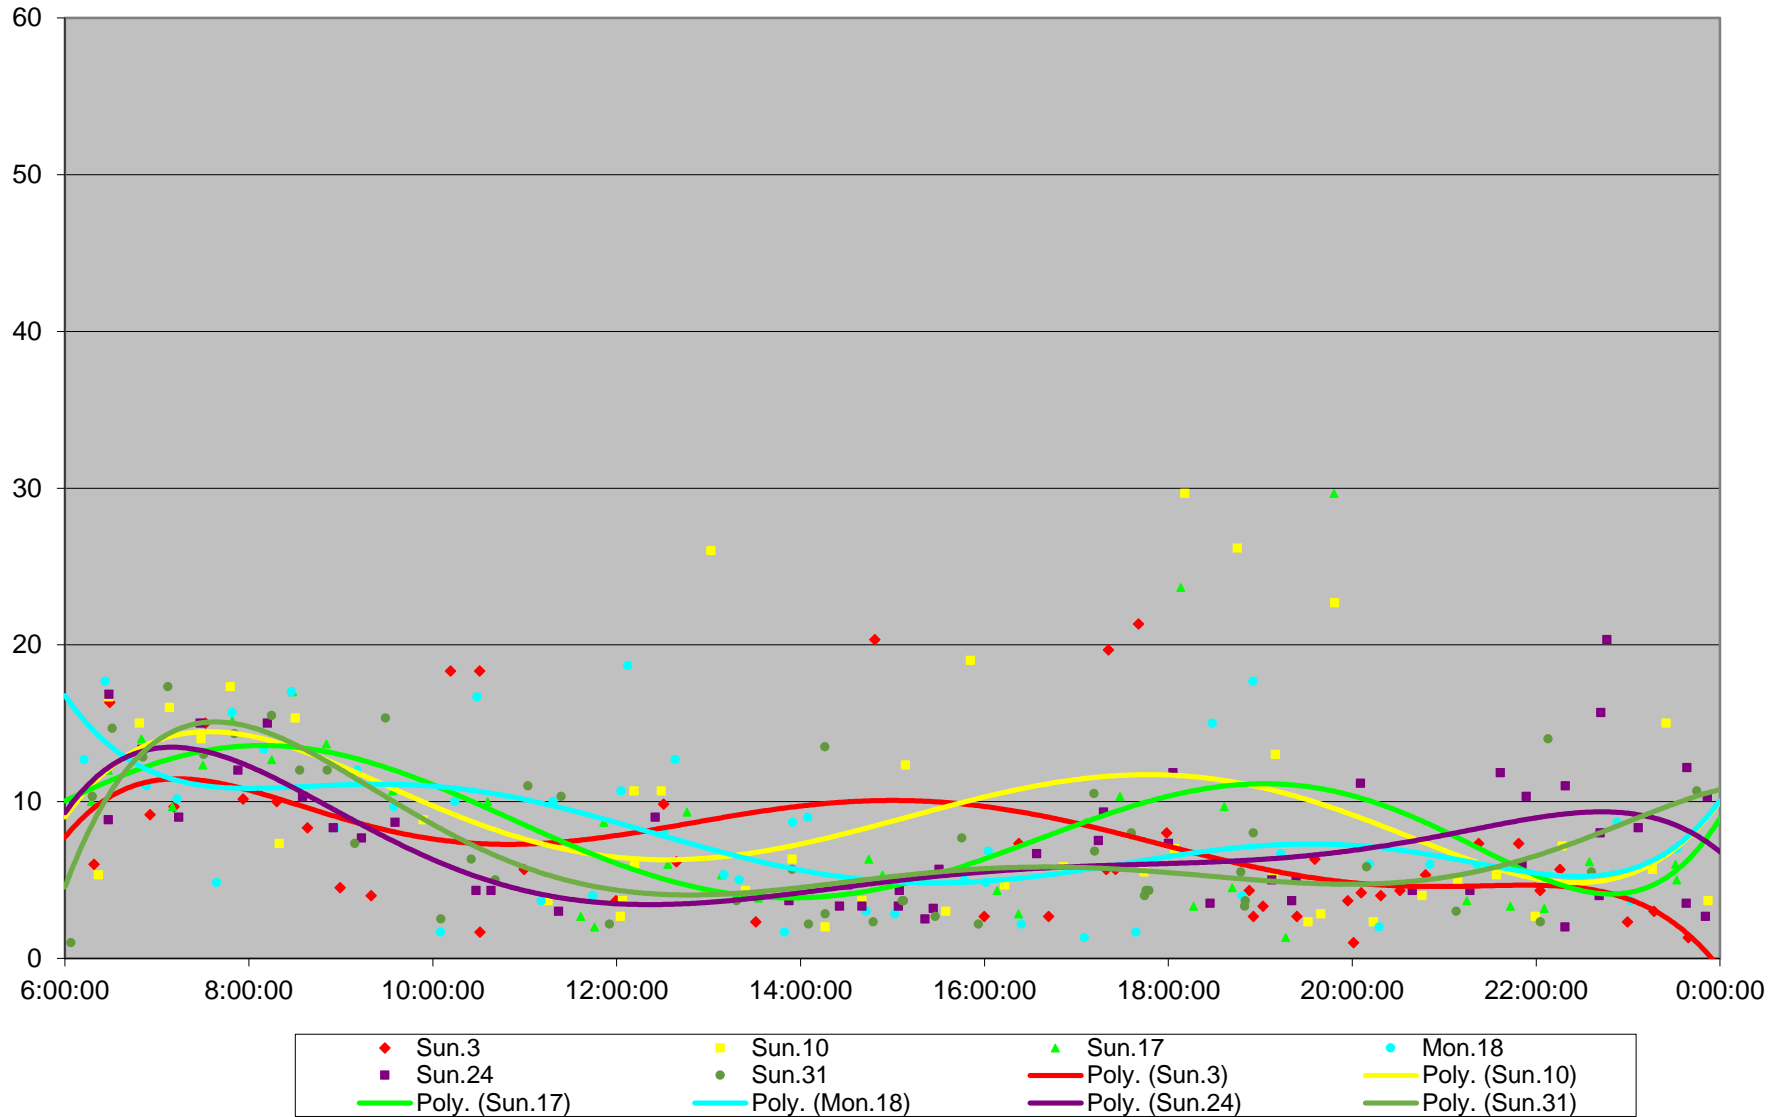

501 Queen Terminal Round Trip From Queensway Humber To Queensway Humber May 2015

501 Queen Terminal Round Trip From Queensway Humber To Queensway Humber May 2015

501 Queen Terminal Round Trip From Queensway Humber To Queensway Humber May 2015

501 Queen Terminal Round Trip From Queensway Humber To Queensway Humber May 2015

501 Queen Terminal Round Trip From Queensway Humber To Queensway Humber May 2015 Weekday Statistics

501 Queen Terminal Round Trip From Queensway Humber To Queensway Humber May 2015 Saturday Statistics