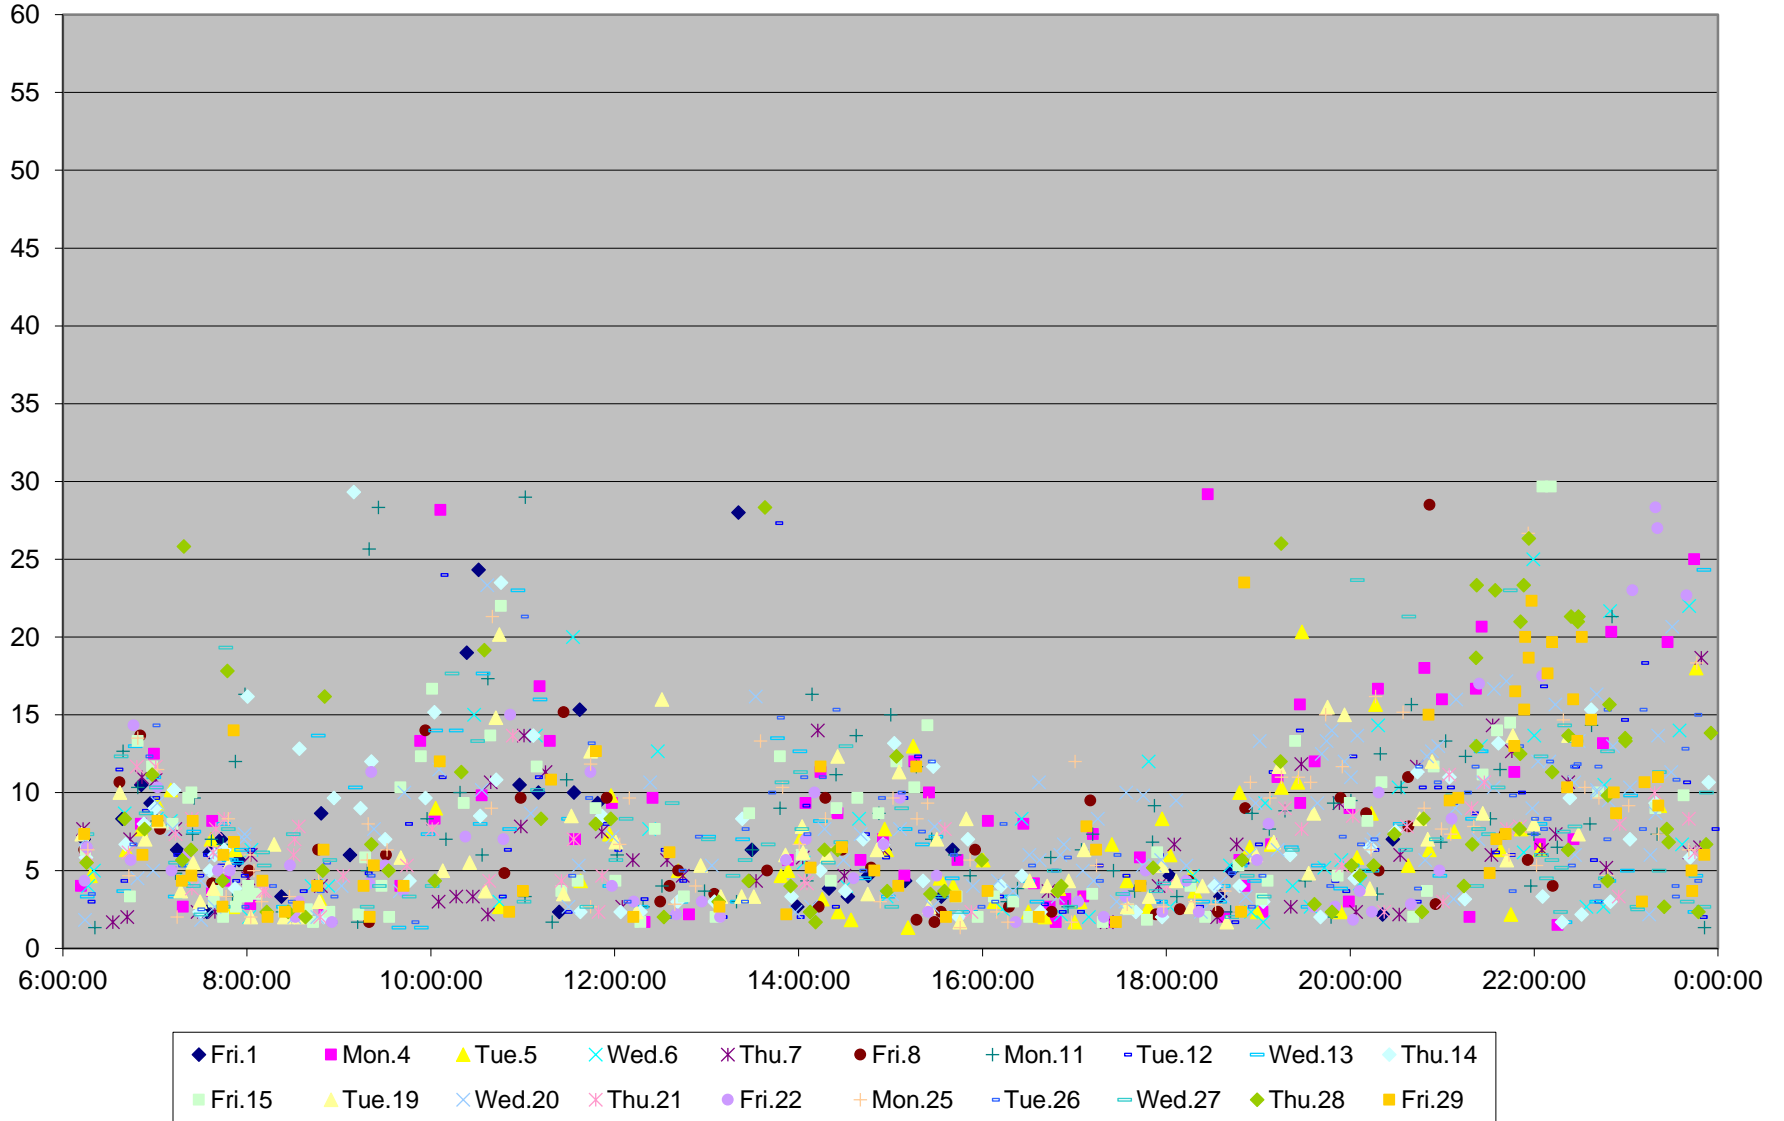

501 Queen Terminal Round Trip From Queensway Humber To Queensway Humber May 2015

501 Queen Terminal Round Trip From Queensway Humber To Queensway Humber May 2015

501 Queen Terminal Round Trip From Queensway Humber To Queensway Humber May 2015

501 Queen Terminal Round Trip From Queensway Humber To Queensway Humber May 2015

501 Queen Terminal Round Trip From Queensway Humber To Queensway Humber May 2015 Weekday Statistics

501 Queen Terminal Round Trip From Queensway Humber To Queensway Humber May 2015 Saturday Statistics

501 Queen Terminal Round Trip From Queensway Humber To Queensway Humber May 2015 Sunday Statistics