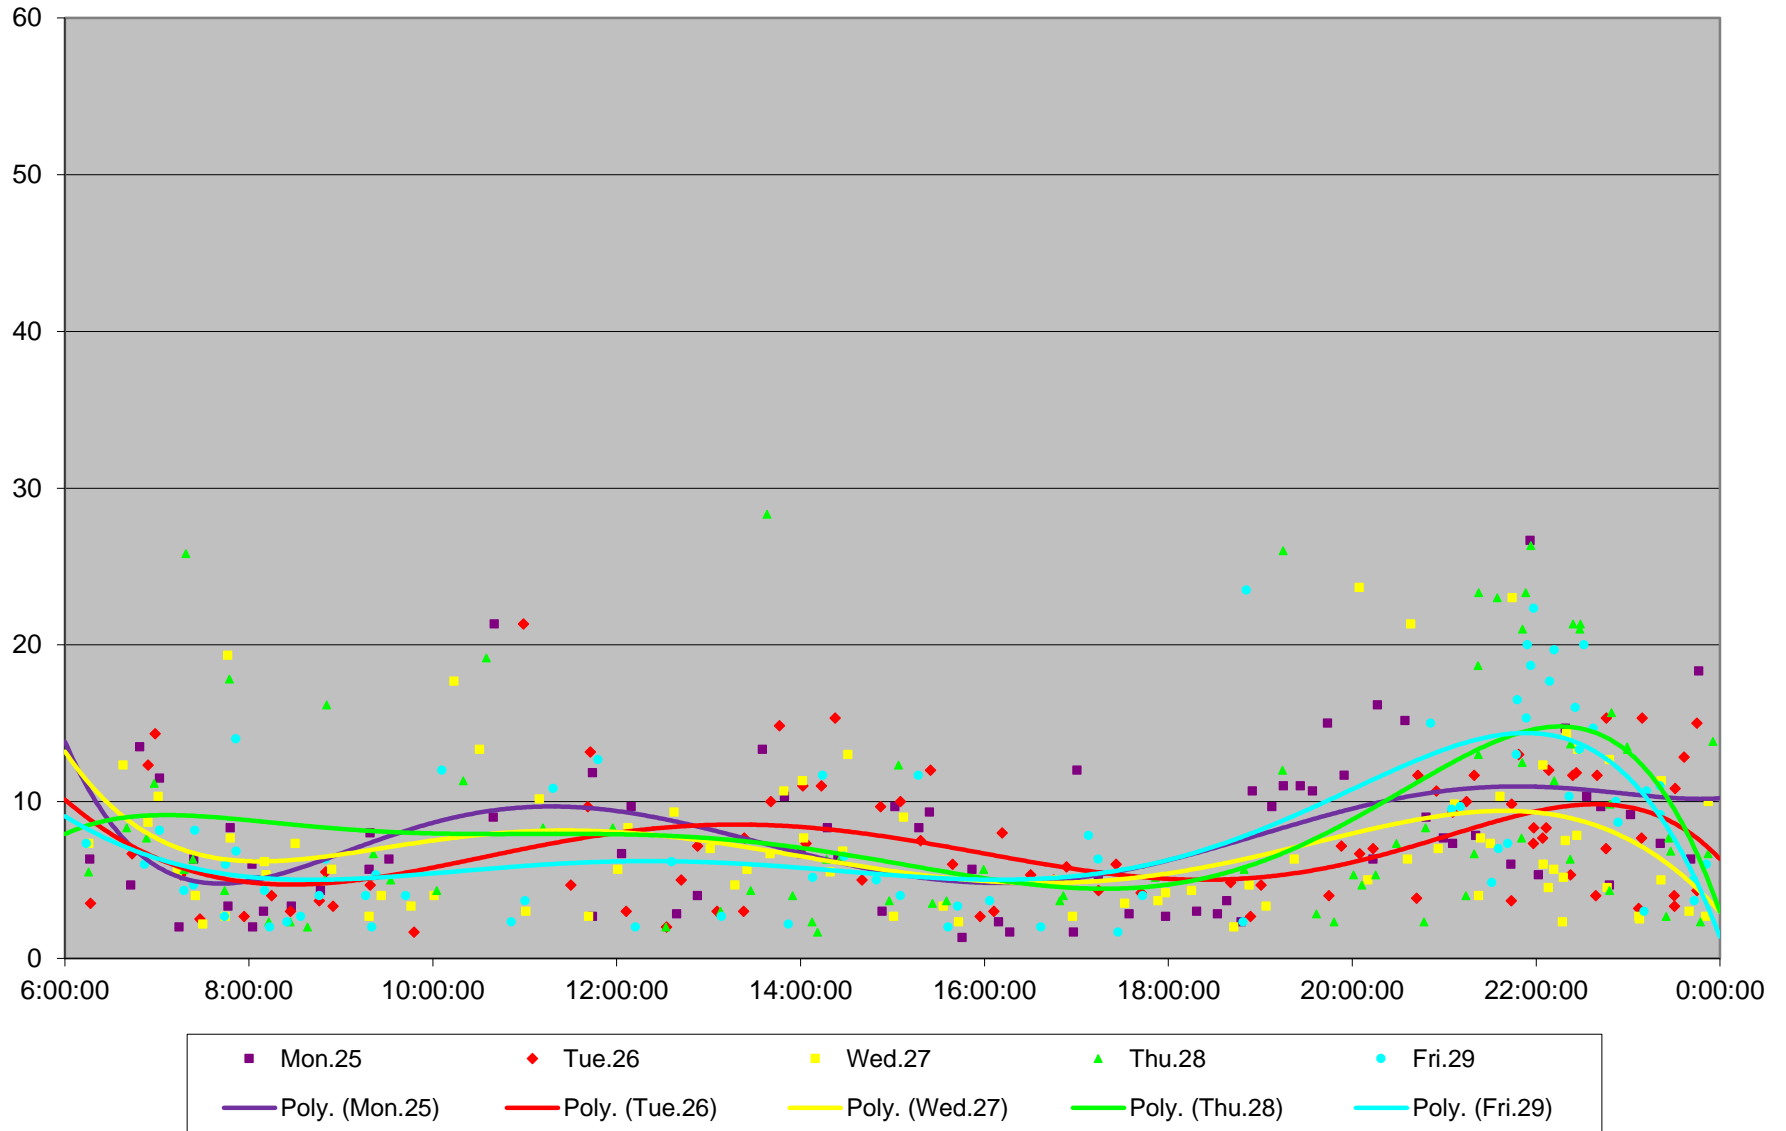

501 Queen Terminal Round Trip From Queensway Humber To Queensway Humber May 2015

501 Queen Terminal Round Trip From Queensway Humber To Queensway Humber May 2015

501 Queen Terminal Round Trip From Queensway Humber To Queensway Humber May 2015

501 Queen Terminal Round Trip From Queensway Humber To Queensway Humber May 2015

501 Queen Terminal Round Trip From Queensway Humber To Queensway Humber May 2015 Weekday Statistics

501 Queen Terminal Round Trip From Queensway Humber To Queensway Humber May 2015 Saturday Statistics

501 Queen Terminal Round Trip From Queensway Humber To Queensway Humber May 2015 Sunday Statistics