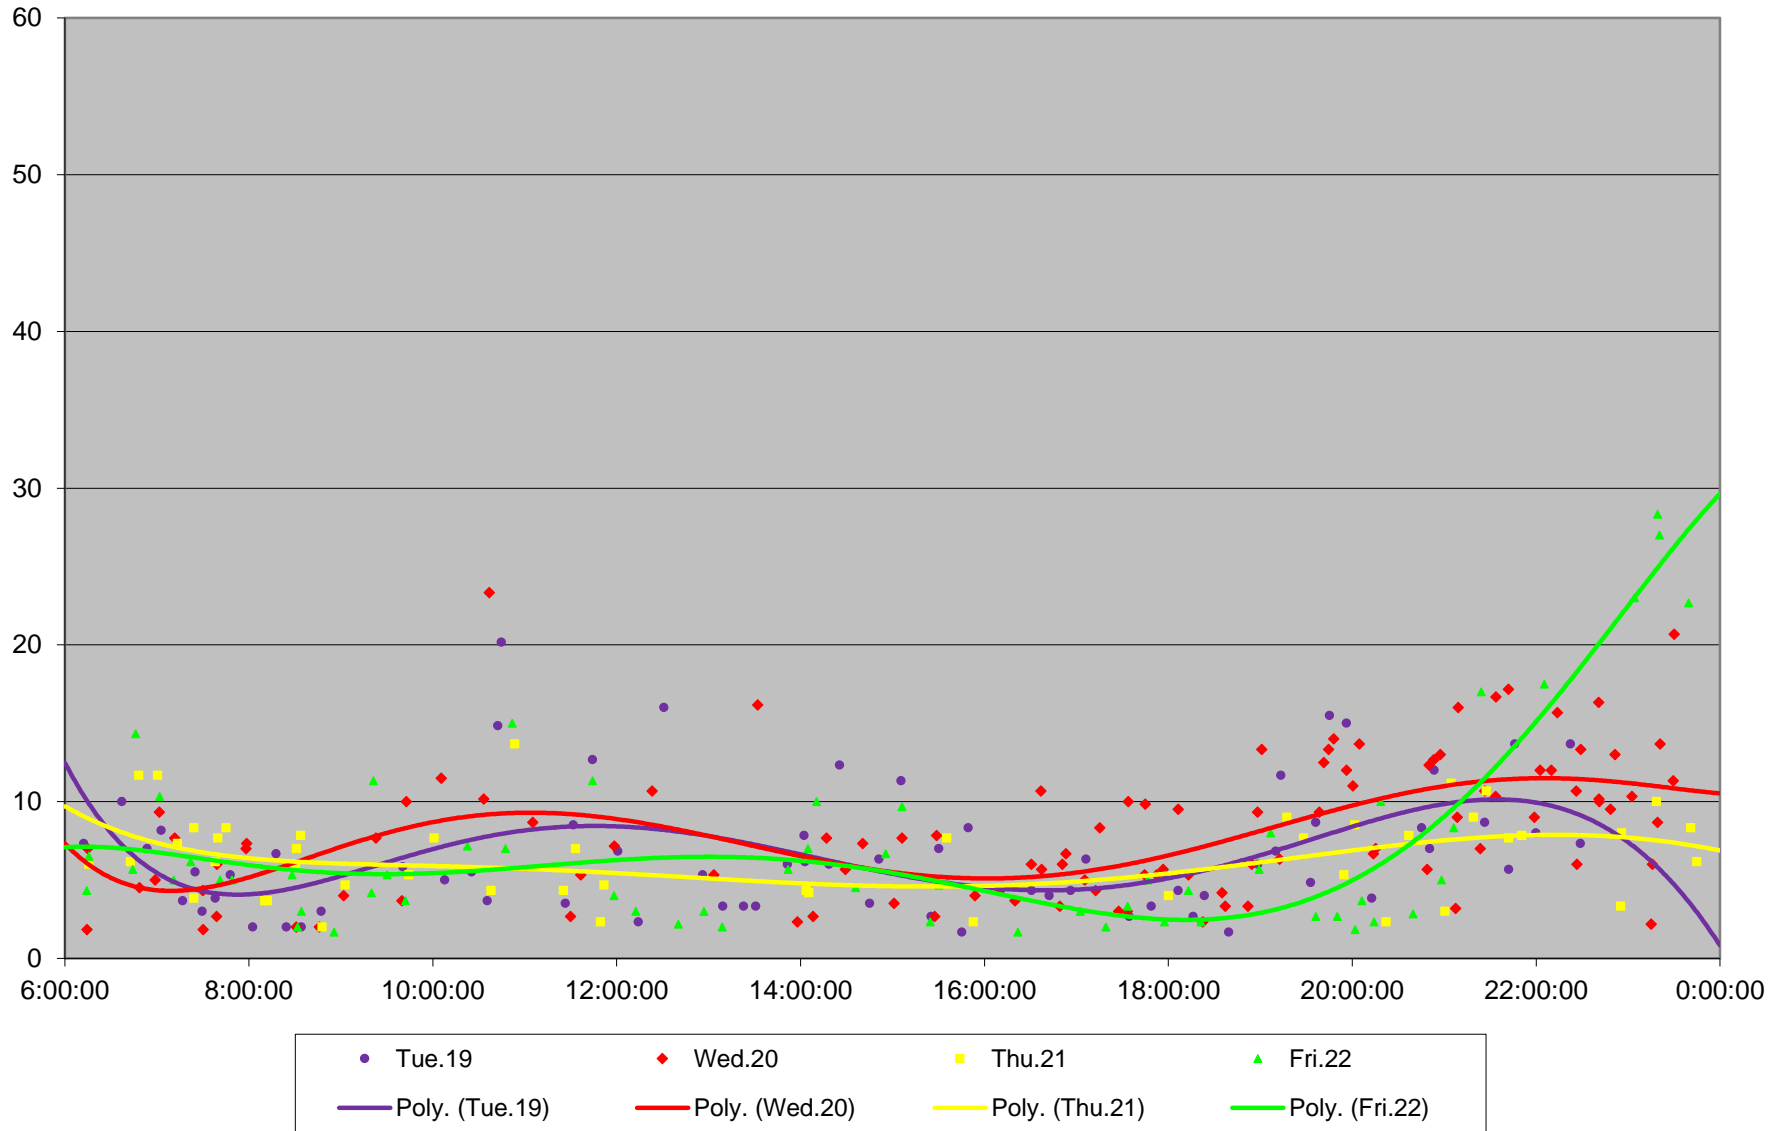

501 Queen Terminal Round Trip From Queensway Humber To Queensway Humber May 2015

501 Queen Terminal Round Trip From Queensway Humber To Queensway Humber May 2015

501 Queen Terminal Round Trip From Queensway Humber To Queensway Humber May 2015

501 Queen Terminal Round Trip From Queensway Humber To Queensway Humber May 2015

501 Queen Terminal Round Trip From Queensway Humber To Queensway Humber May 2015 Weekday Statistics

501 Queen Terminal Round Trip From Queensway Humber To Queensway Humber May 2015 Saturday Statistics

501 Queen Terminal Round Trip From Queensway Humber To Queensway Humber May 2015 Sunday Statistics