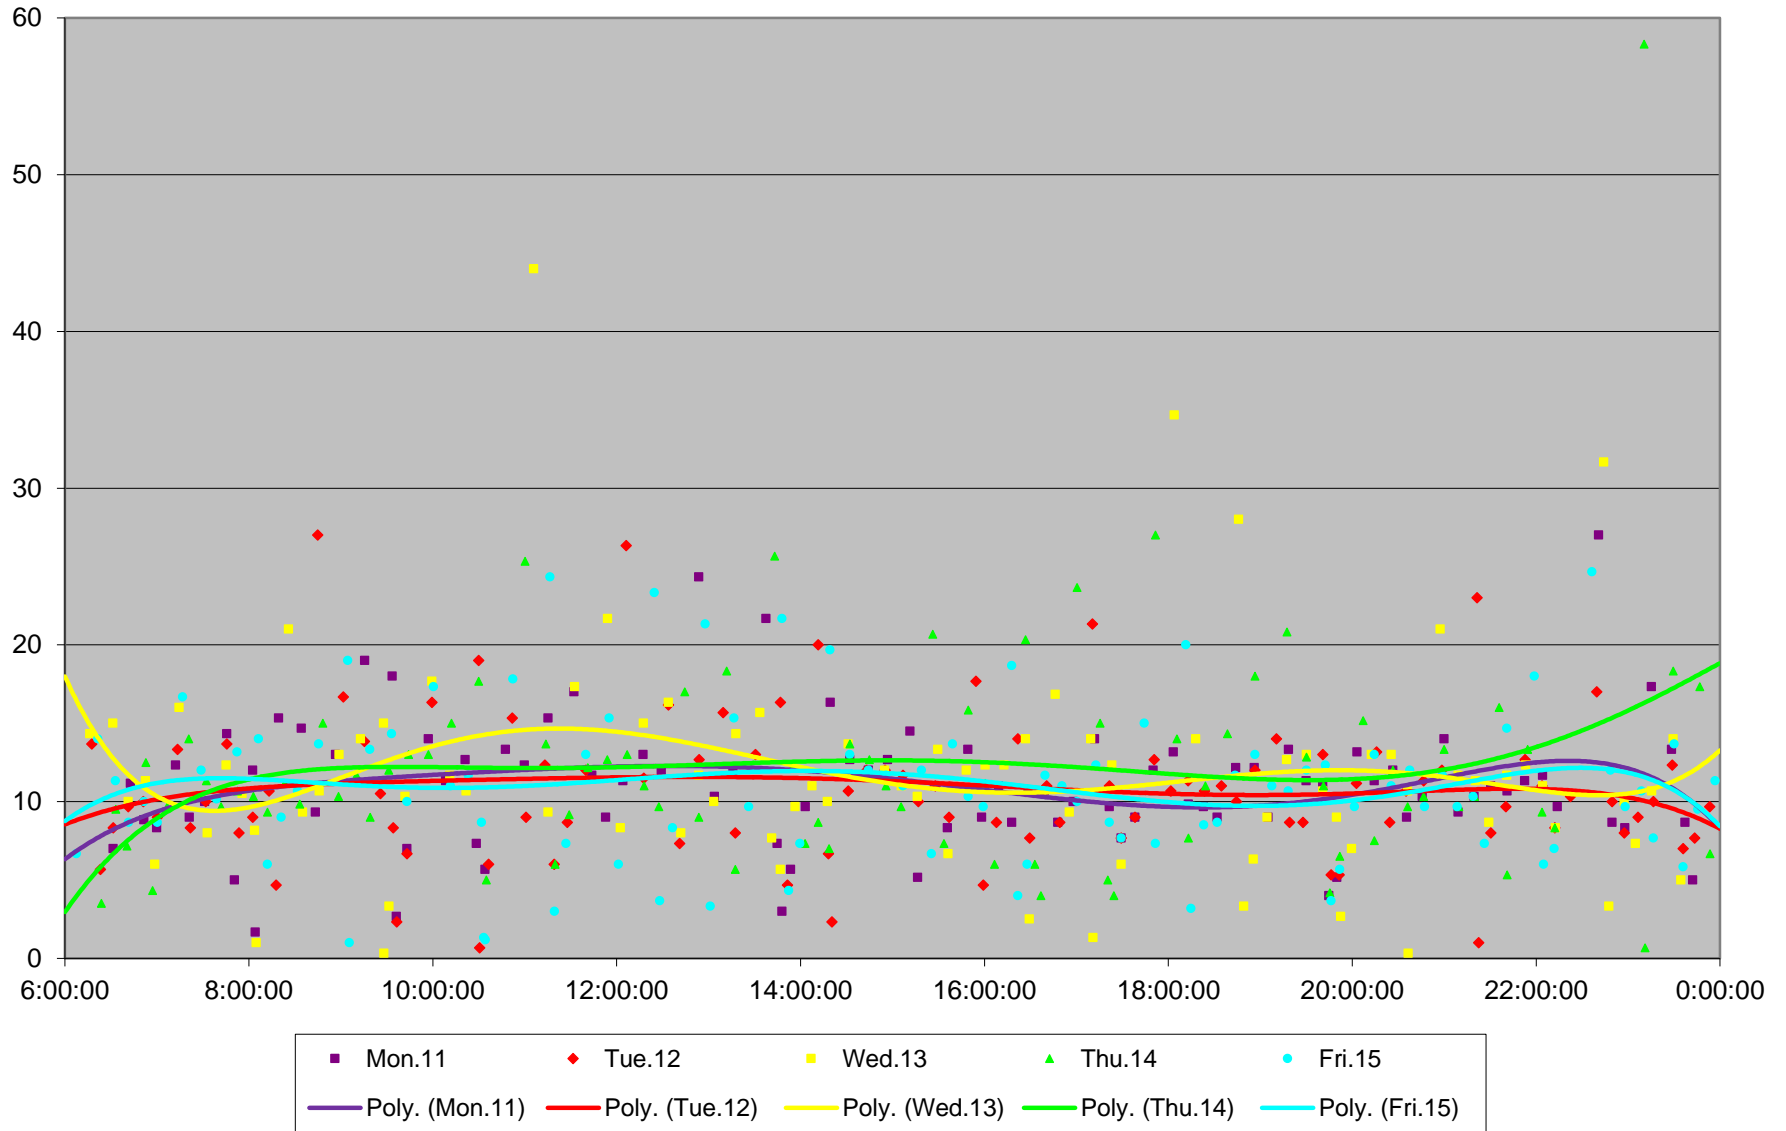

501 Queen Headways at Long Branch Loop Eastbound May 2015

501 Queen Headways at Long Branch Loop Eastbound May 2015

501 Queen Headways at Long Branch Loop Eastbound May 2015

501 Queen Headways at Long Branch Loop Eastbound May 2015

501 Queen Headways at Long Branch Loop Eastbound May 2015

501 Queen Headways at Long Branch Loop Eastbound May 2015

501 Queen Headways at Long Branch Loop Eastbound May 2015

501 Queen Headways at Long Branch Loop Eastbound May 2015 Weekday Statistics

501 Queen Headways at Long Branch Loop Eastbound May 2015 Saturday Statistics

501 Queen Headways at Long Branch Loop Eastbound May 2015 Sunday Statistics