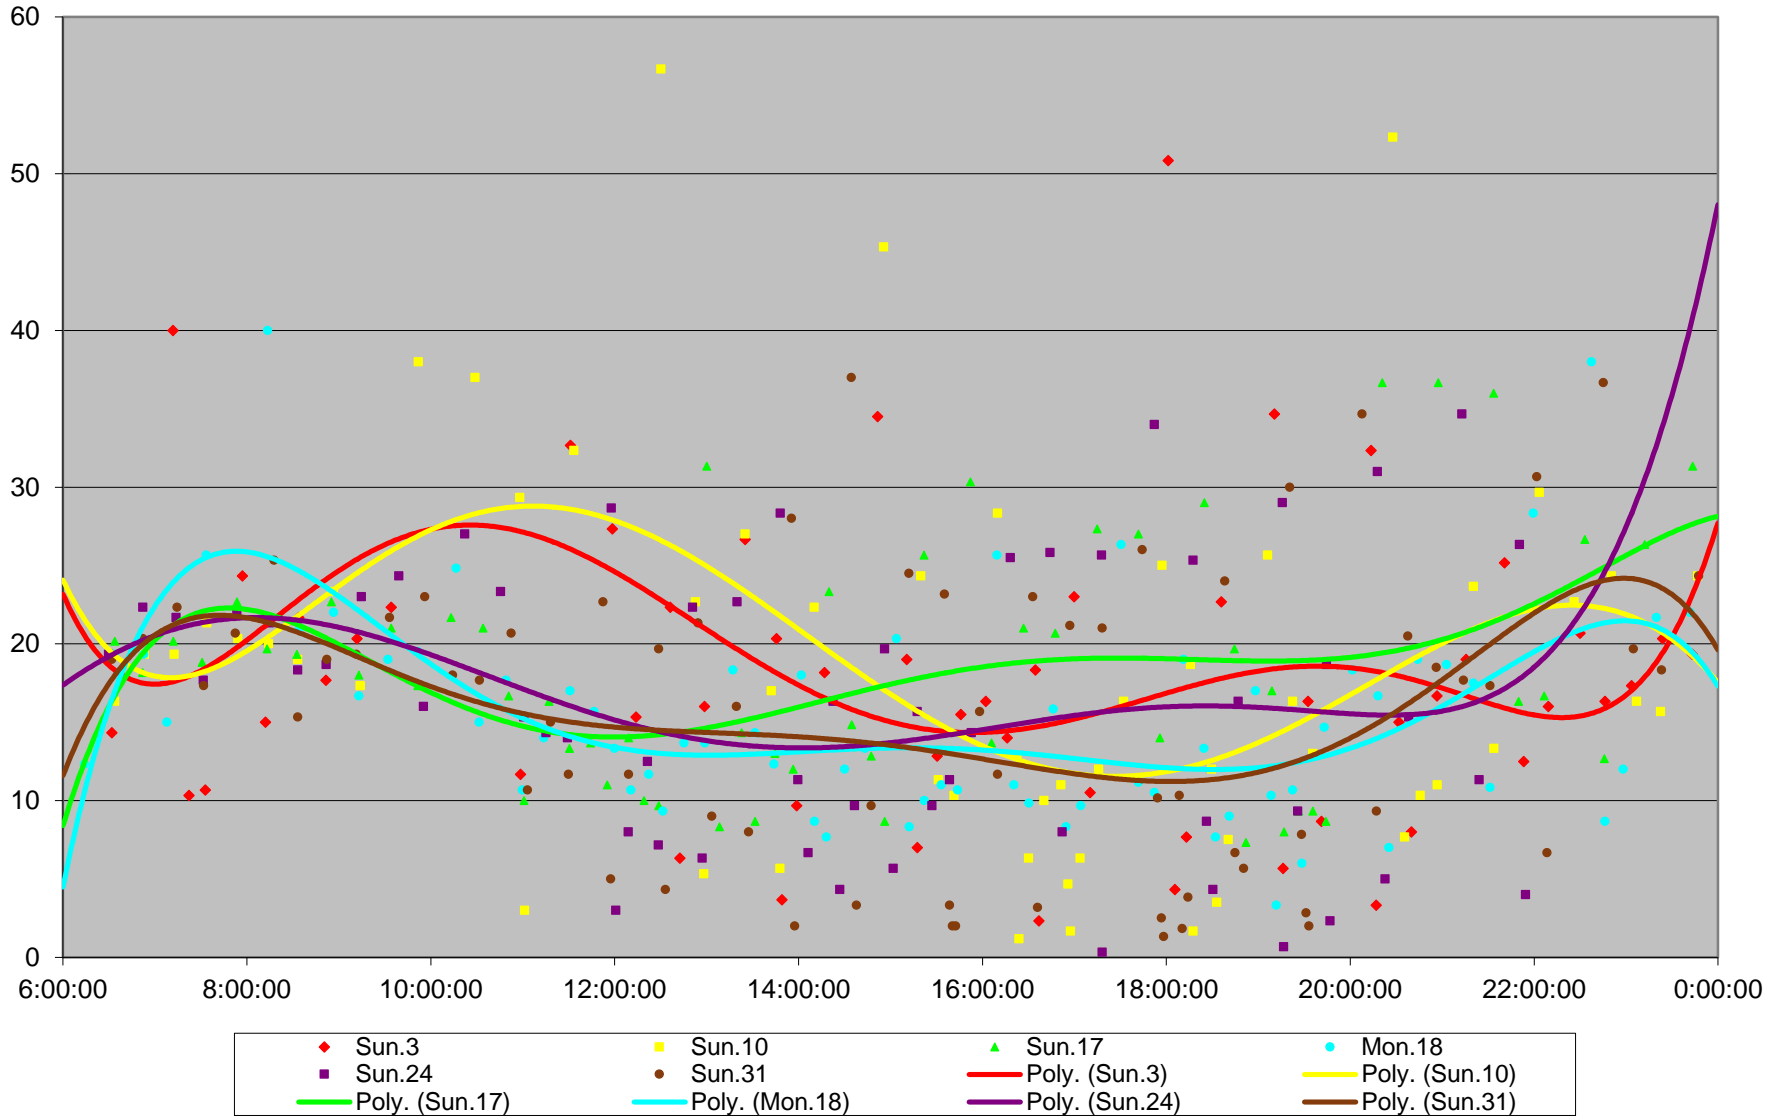

501 Queen Headways at Long Branch Loop Eastbound May 2015

501 Queen Headways at Long Branch Loop Eastbound May 2015

501 Queen Headways at Long Branch Loop Eastbound May 2015

501 Queen Headways at Long Branch Loop Eastbound May 2015

501 Queen Headways at Long Branch Loop Eastbound May 2015

501 Queen Headways at Long Branch Loop Eastbound May 2015

501 Queen Headways at Long Branch Loop Eastbound May 2015

501 Queen Headways at Long Branch Loop Eastbound May 2015 Weekday Statistics

501 Queen Headways at Long Branch Loop Eastbound May 2015 Saturday Statistics

501 Queen Headways at Long Branch Loop Eastbound May 2015 Sunday Statistics