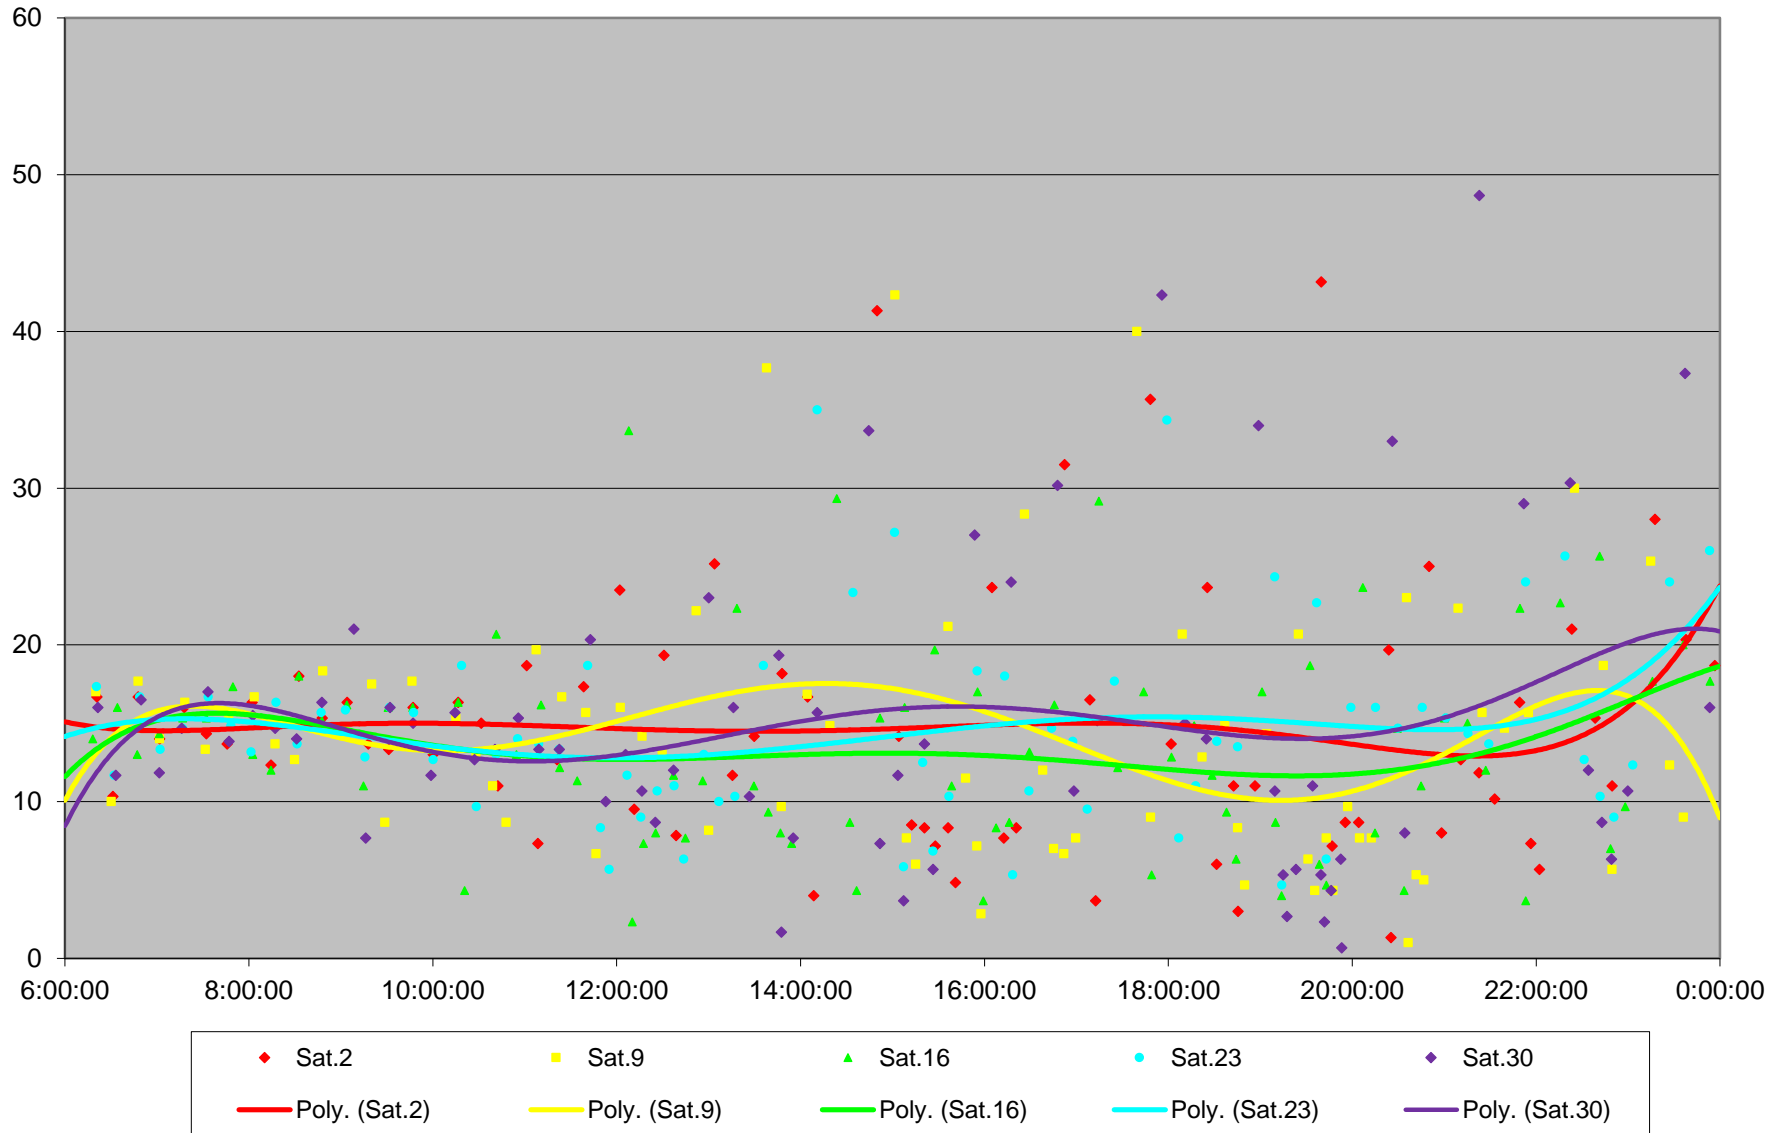

501 Queen Headways at Long Branch Loop Eastbound May 2015

501 Queen Headways at Long Branch Loop Eastbound May 2015

501 Queen Headways at Long Branch Loop Eastbound May 2015

501 Queen Headways at Long Branch Loop Eastbound May 2015

501 Queen Headways at Long Branch Loop Eastbound May 2015

501 Queen Headways at Long Branch Loop Eastbound May 2015

501 Queen Headways at Long Branch Loop Eastbound May 2015

501 Queen Headways at Long Branch Loop Eastbound May 2015 Weekday Statistics

501 Queen Headways at Long Branch Loop Eastbound May 2015 Saturday Statistics

501 Queen Headways at Long Branch Loop Eastbound May 2015 Sunday Statistics