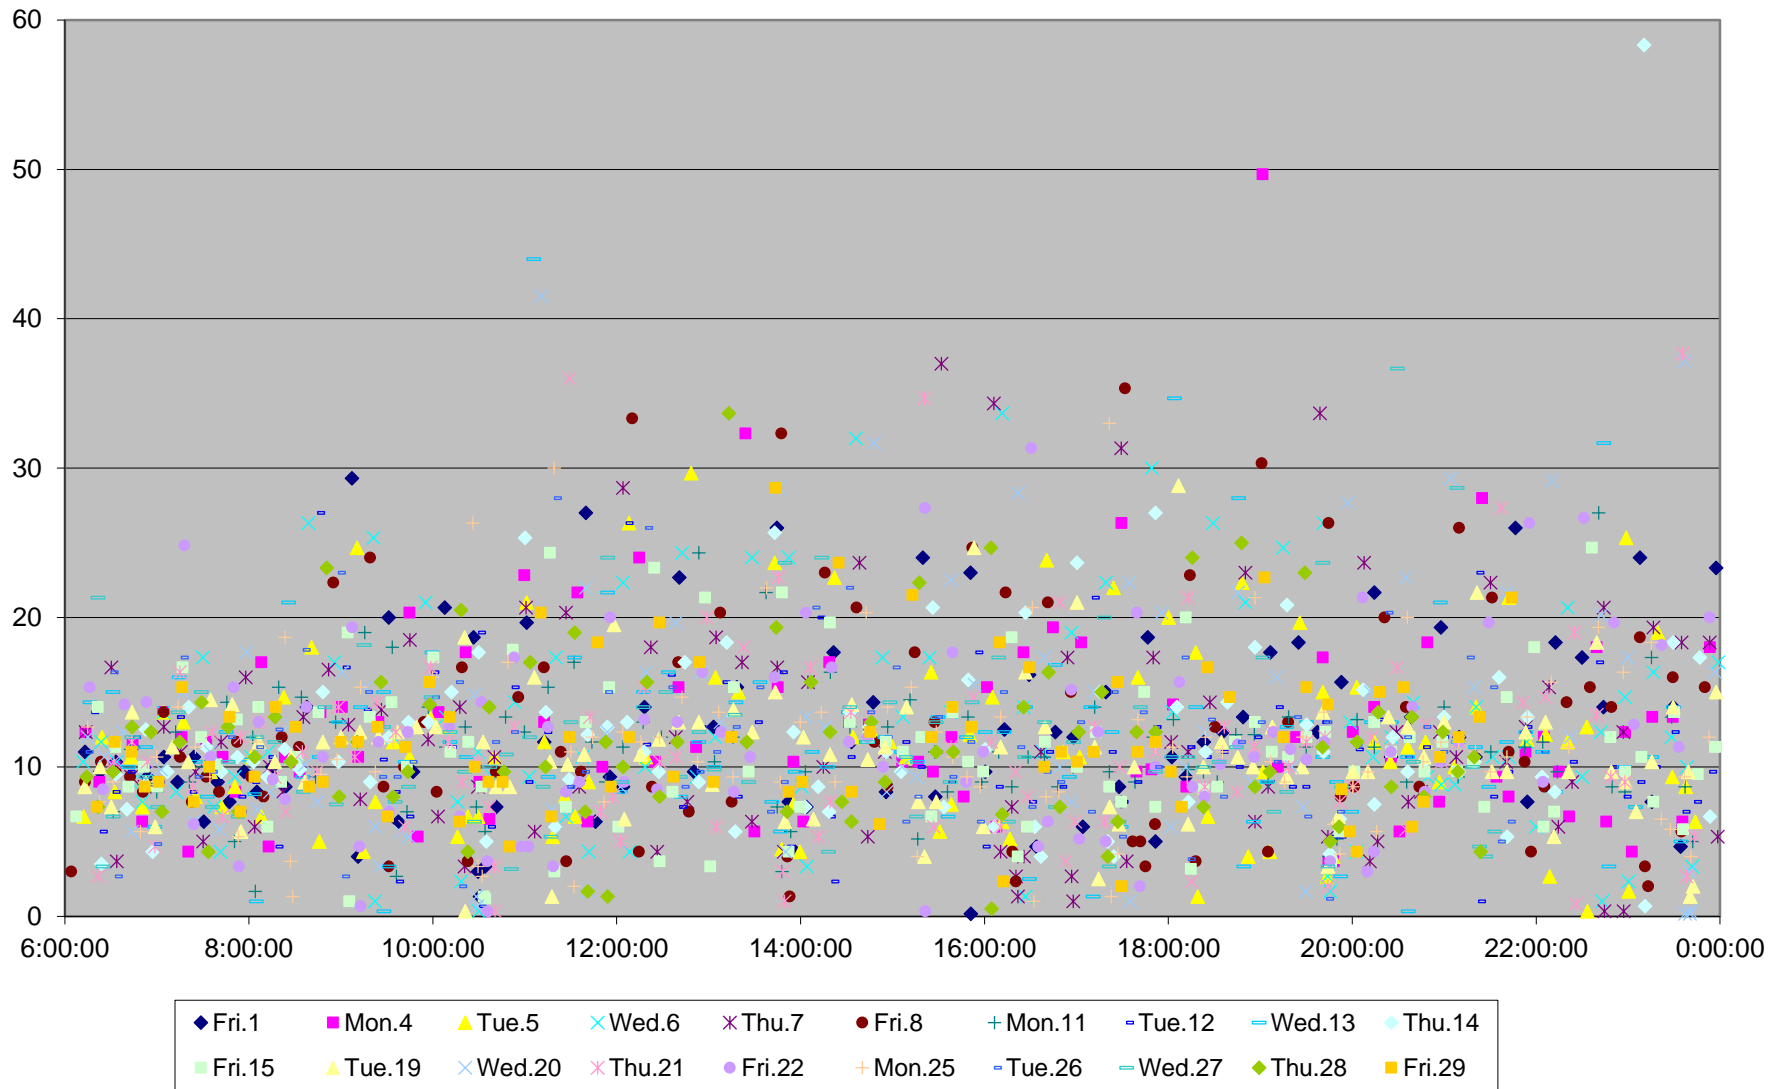

501 Queen Headways at Long Branch Loop Eastbound May 2015

501 Queen Headways at Long Branch Loop Eastbound May 2015

501 Queen Headways at Long Branch Loop Eastbound May 2015

501 Queen Headways at Long Branch Loop Eastbound May 2015

501 Queen Headways at Long Branch Loop Eastbound May 2015

501 Queen Headways at Long Branch Loop Eastbound May 2015

501 Queen Headways at Long Branch Loop Eastbound May 2015

501 Queen Headways at Long Branch Loop Eastbound May 2015 Weekday Statistics

501 Queen Headways at Long Branch Loop Eastbound May 2015 Saturday Statistics

501 Queen Headways at Long Branch Loop Eastbound May 2015 Sunday Statistics