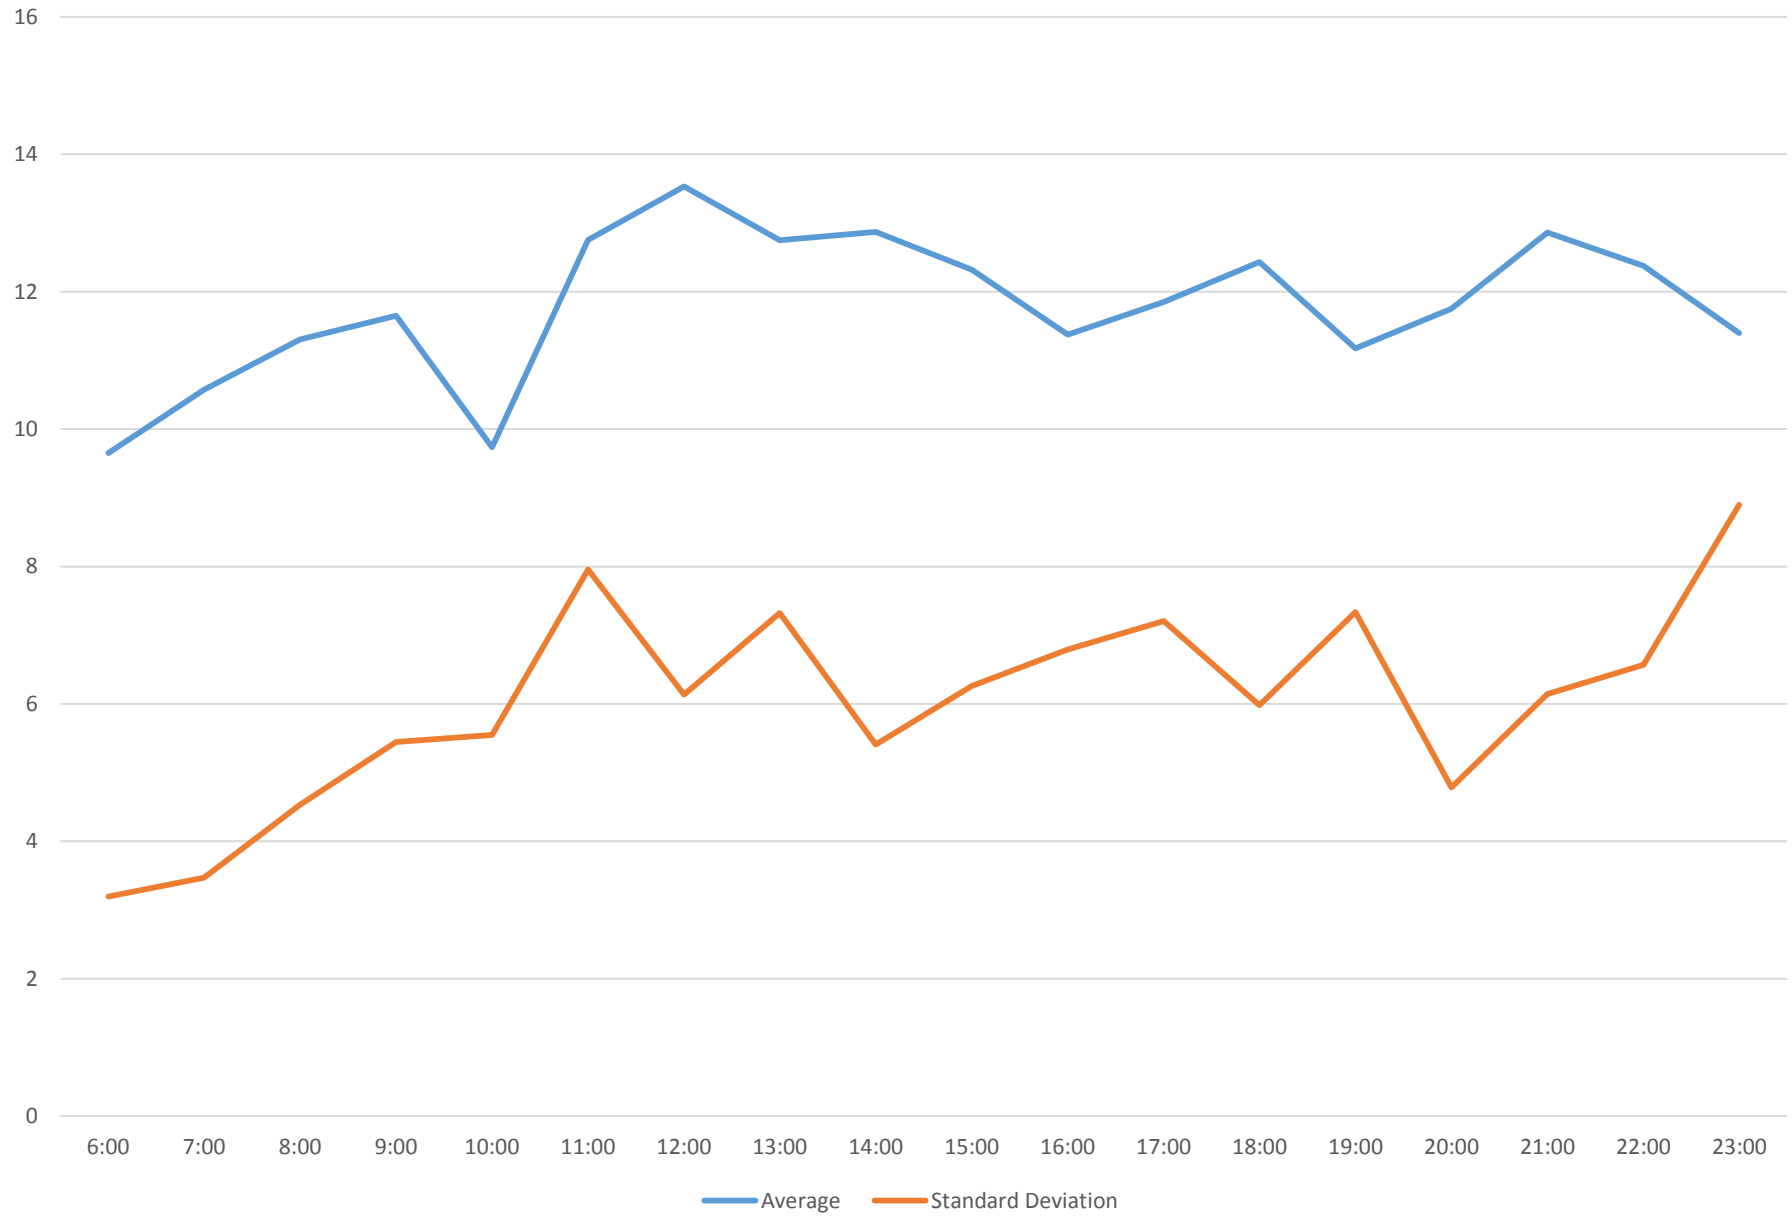

501 Queen Headways at Long Branch Loop Eastbound May 2015

501 Queen Headways at Long Branch Loop Eastbound May 2015

501 Queen Headways at Long Branch Loop Eastbound May 2015

501 Queen Headways at Long Branch Loop Eastbound May 2015

501 Queen Headways at Long Branch Loop Eastbound May 2015

501 Queen Headways at Long Branch Loop Eastbound May 2015

501 Queen Headways at Long Branch Loop Eastbound May 2015

501 Queen Headways at Long Branch Loop Eastbound May 2015 Weekday Statistics

501 Queen Headways at Long Branch Loop Eastbound May 2015 Saturday Statistics

501 Queen Headways at Long Branch Loop Eastbound May 2015 Sunday Statistics