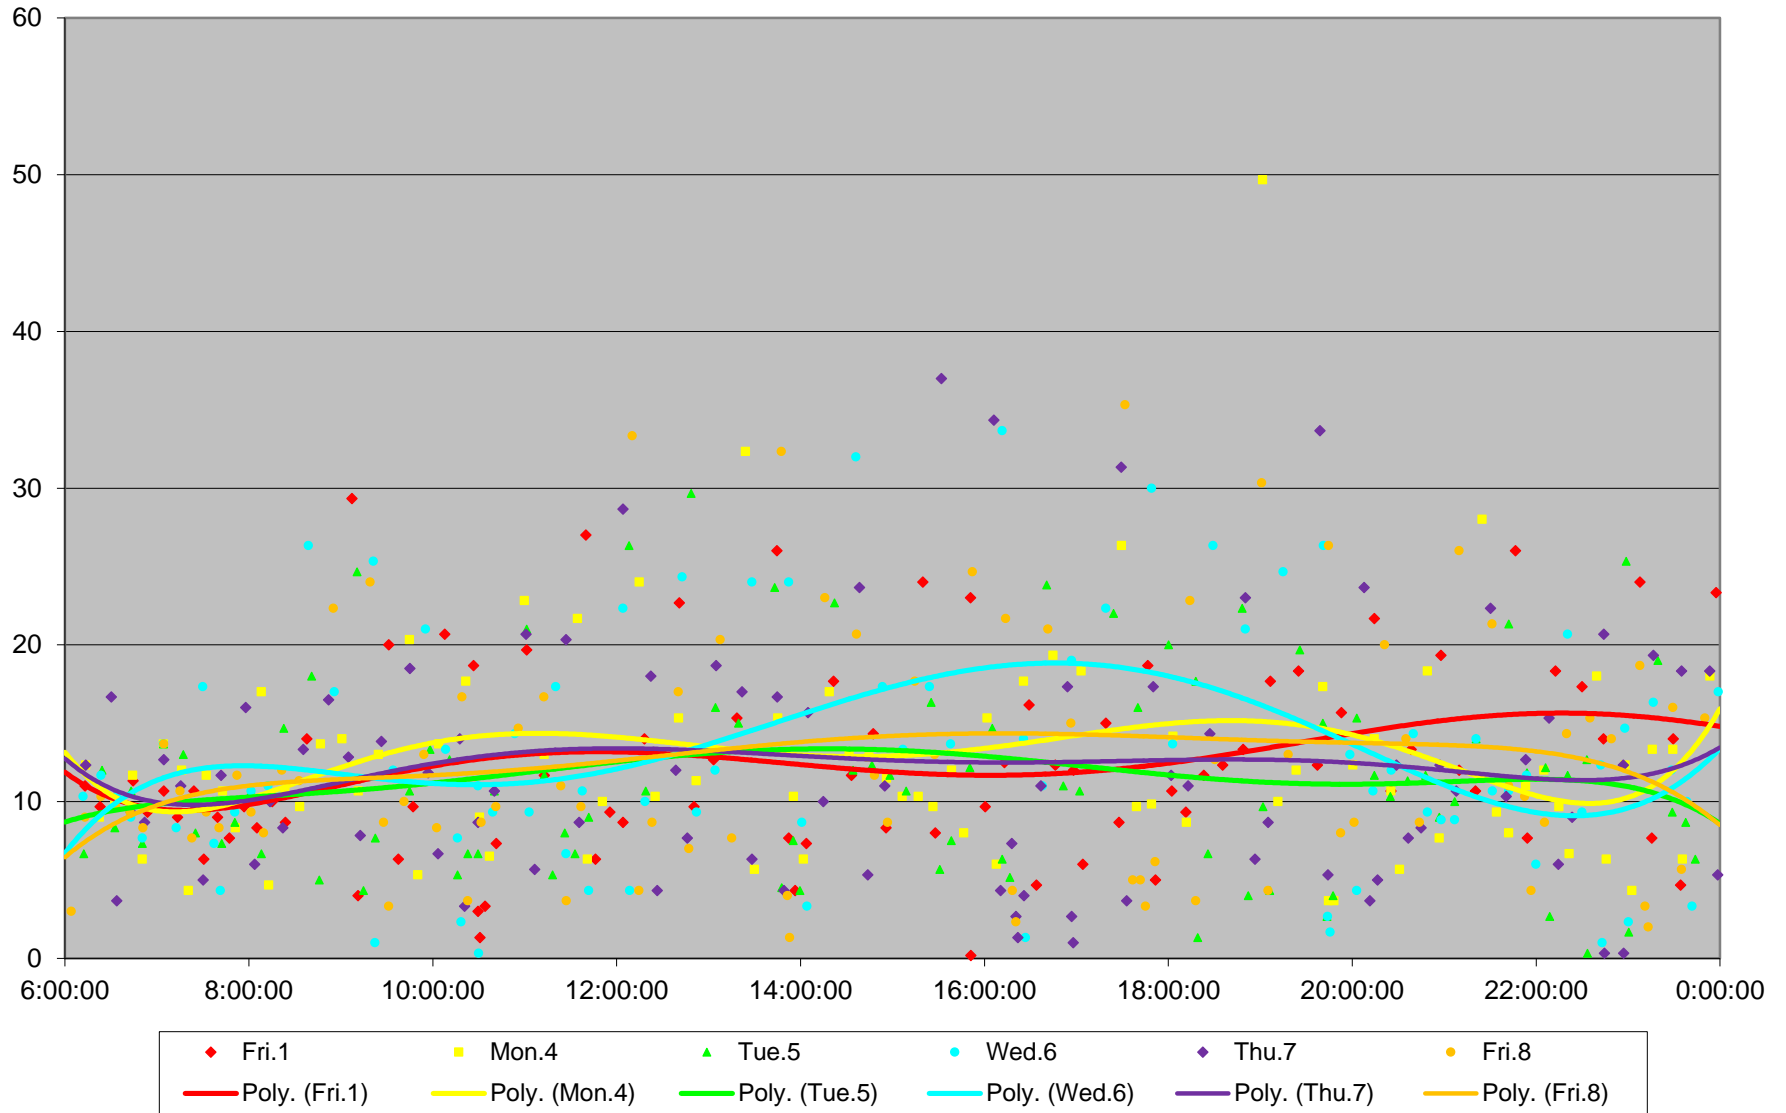

501 Queen Headways at Long Branch Loop Eastbound May 2015

501 Queen Headways at Long Branch Loop Eastbound May 2015

501 Queen Headways at Long Branch Loop Eastbound May 2015

501 Queen Headways at Long Branch Loop Eastbound May 2015

501 Queen Headways at Long Branch Loop Eastbound May 2015

501 Queen Headways at Long Branch Loop Eastbound May 2015

501 Queen Headways at Long Branch Loop Eastbound May 2015

501 Queen Headways at Long Branch Loop Eastbound May 2015 Weekday Statistics

501 Queen Headways at Long Branch Loop Eastbound May 2015 Saturday Statistics

501 Queen Headways at Long Branch Loop Eastbound May 2015 Sunday Statistics