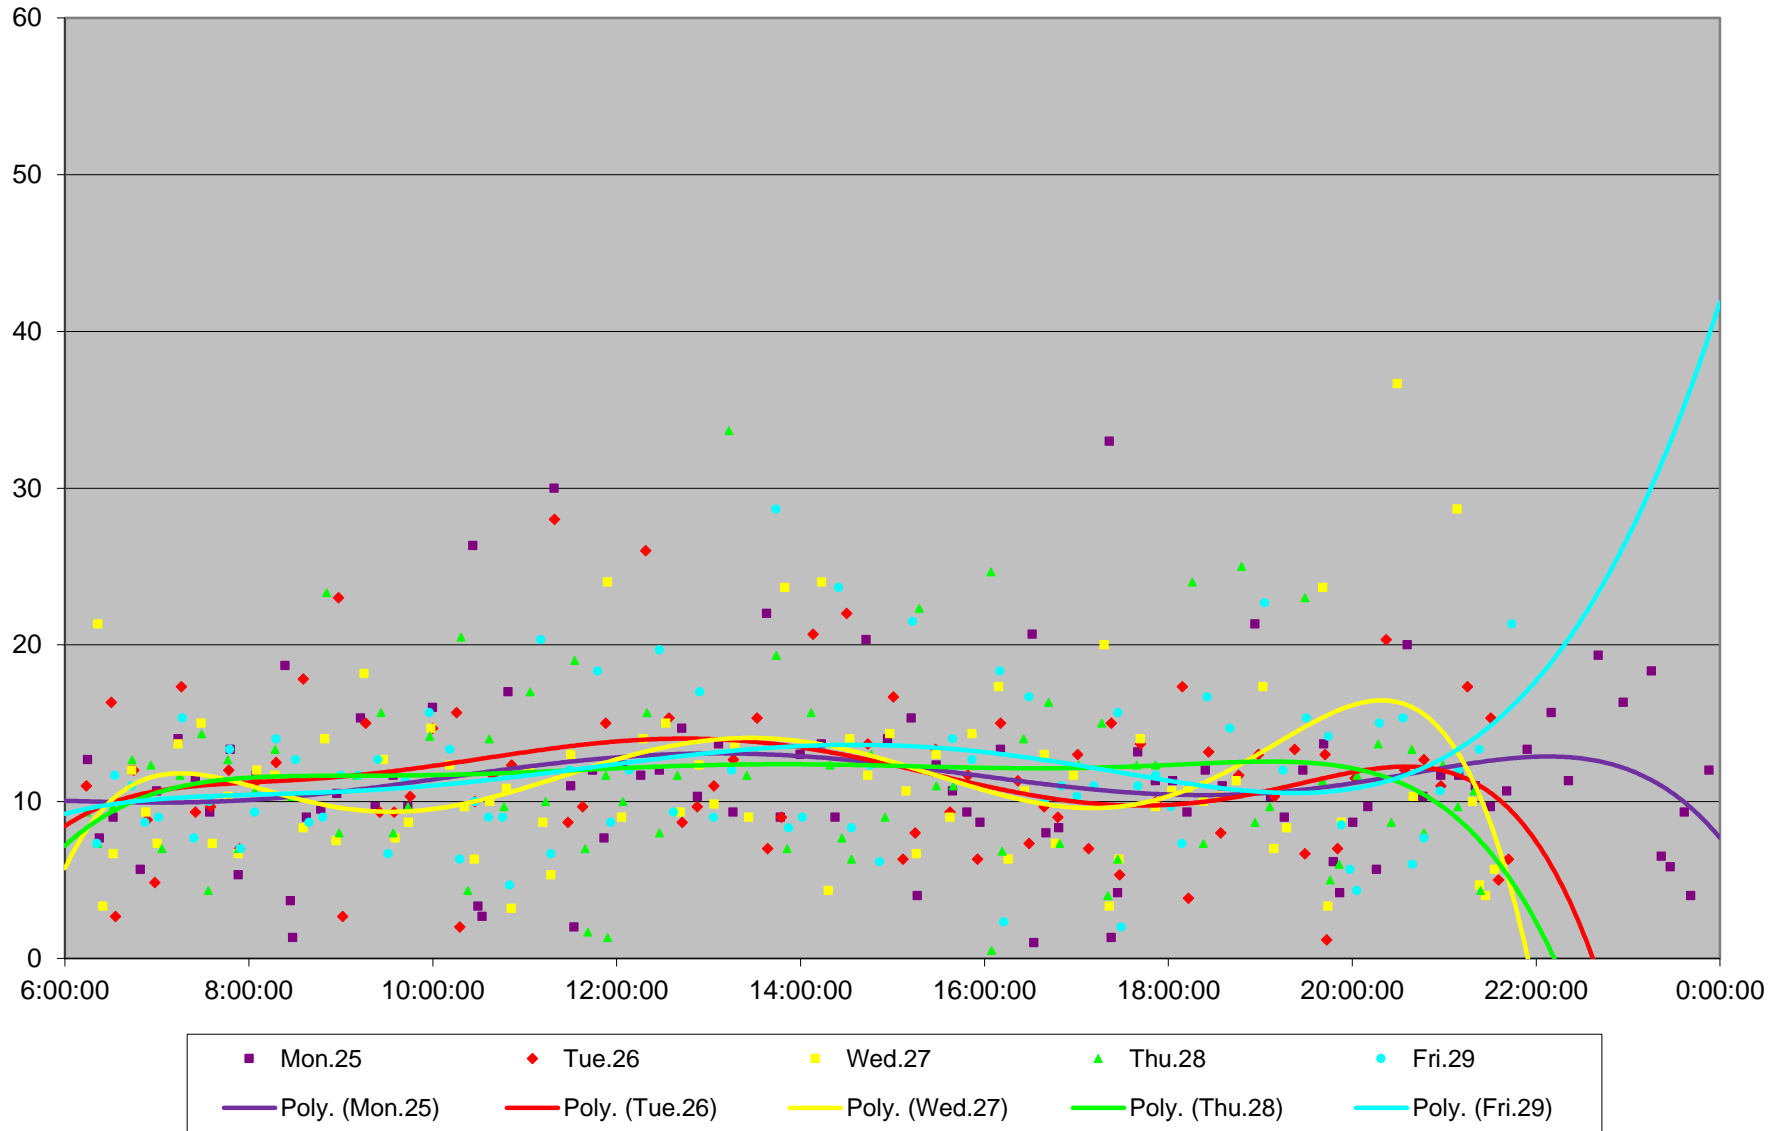

501 Queen Headways at Long Branch Loop Eastbound May 2015

501 Queen Headways at Long Branch Loop Eastbound May 2015

501 Queen Headways at Long Branch Loop Eastbound May 2015

501 Queen Headways at Long Branch Loop Eastbound May 2015

501 Queen Headways at Long Branch Loop Eastbound May 2015

501 Queen Headways at Long Branch Loop Eastbound May 2015

501 Queen Headways at Long Branch Loop Eastbound May 2015

501 Queen Headways at Long Branch Loop Eastbound May 2015 Weekday Statistics

501 Queen Headways at Long Branch Loop Eastbound May 2015 Saturday Statistics

501 Queen Headways at Long Branch Loop Eastbound May 2015 Sunday Statistics