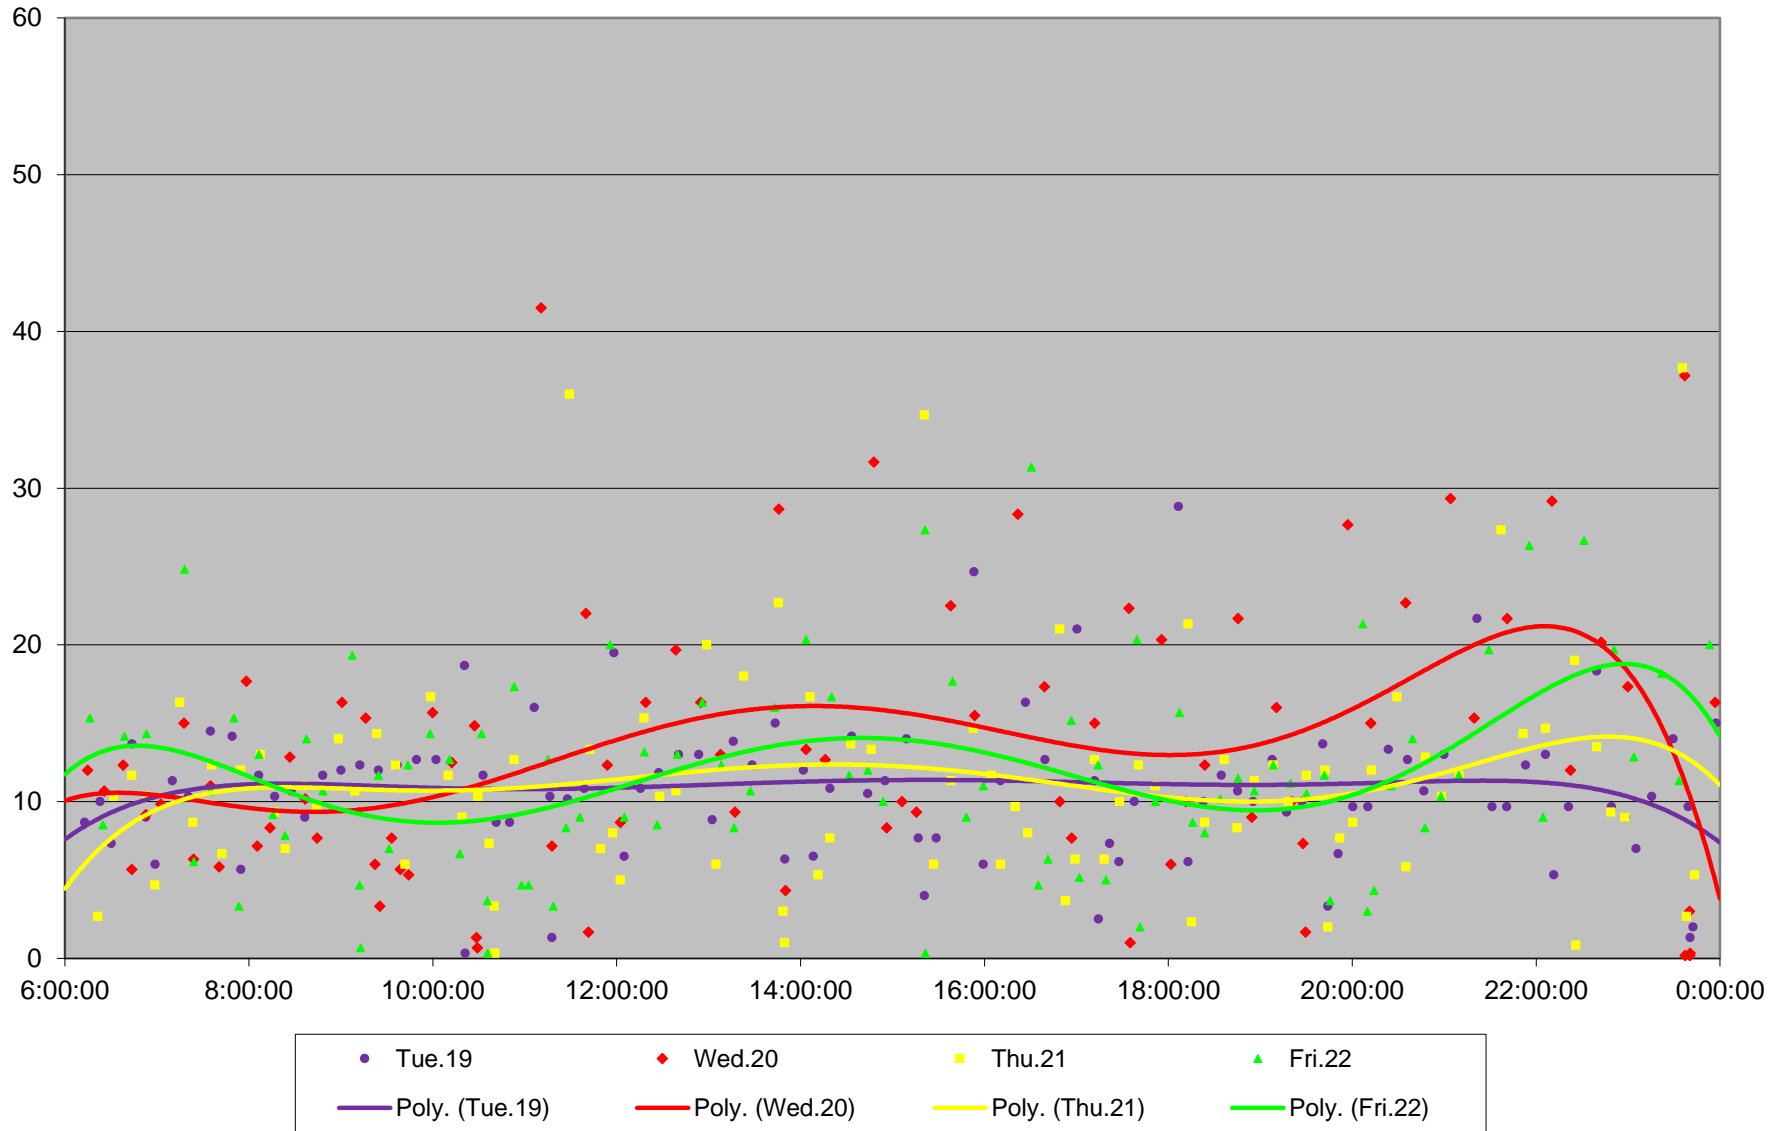

501 Queen Headways at Long Branch Loop Eastbound May 2015

501 Queen Headways at Long Branch Loop Eastbound May 2015

501 Queen Headways at Long Branch Loop Eastbound May 2015

501 Queen Headways at Long Branch Loop Eastbound May 2015

501 Queen Headways at Long Branch Loop Eastbound May 2015

501 Queen Headways at Long Branch Loop Eastbound May 2015

501 Queen Headways at Long Branch Loop Eastbound May 2015

501 Queen Headways at Long Branch Loop Eastbound May 2015 Weekday Statistics

501 Queen Headways at Long Branch Loop Eastbound May 2015 Saturday Statistics

501 Queen Headways at Long Branch Loop Eastbound May 2015 Sunday Statistics