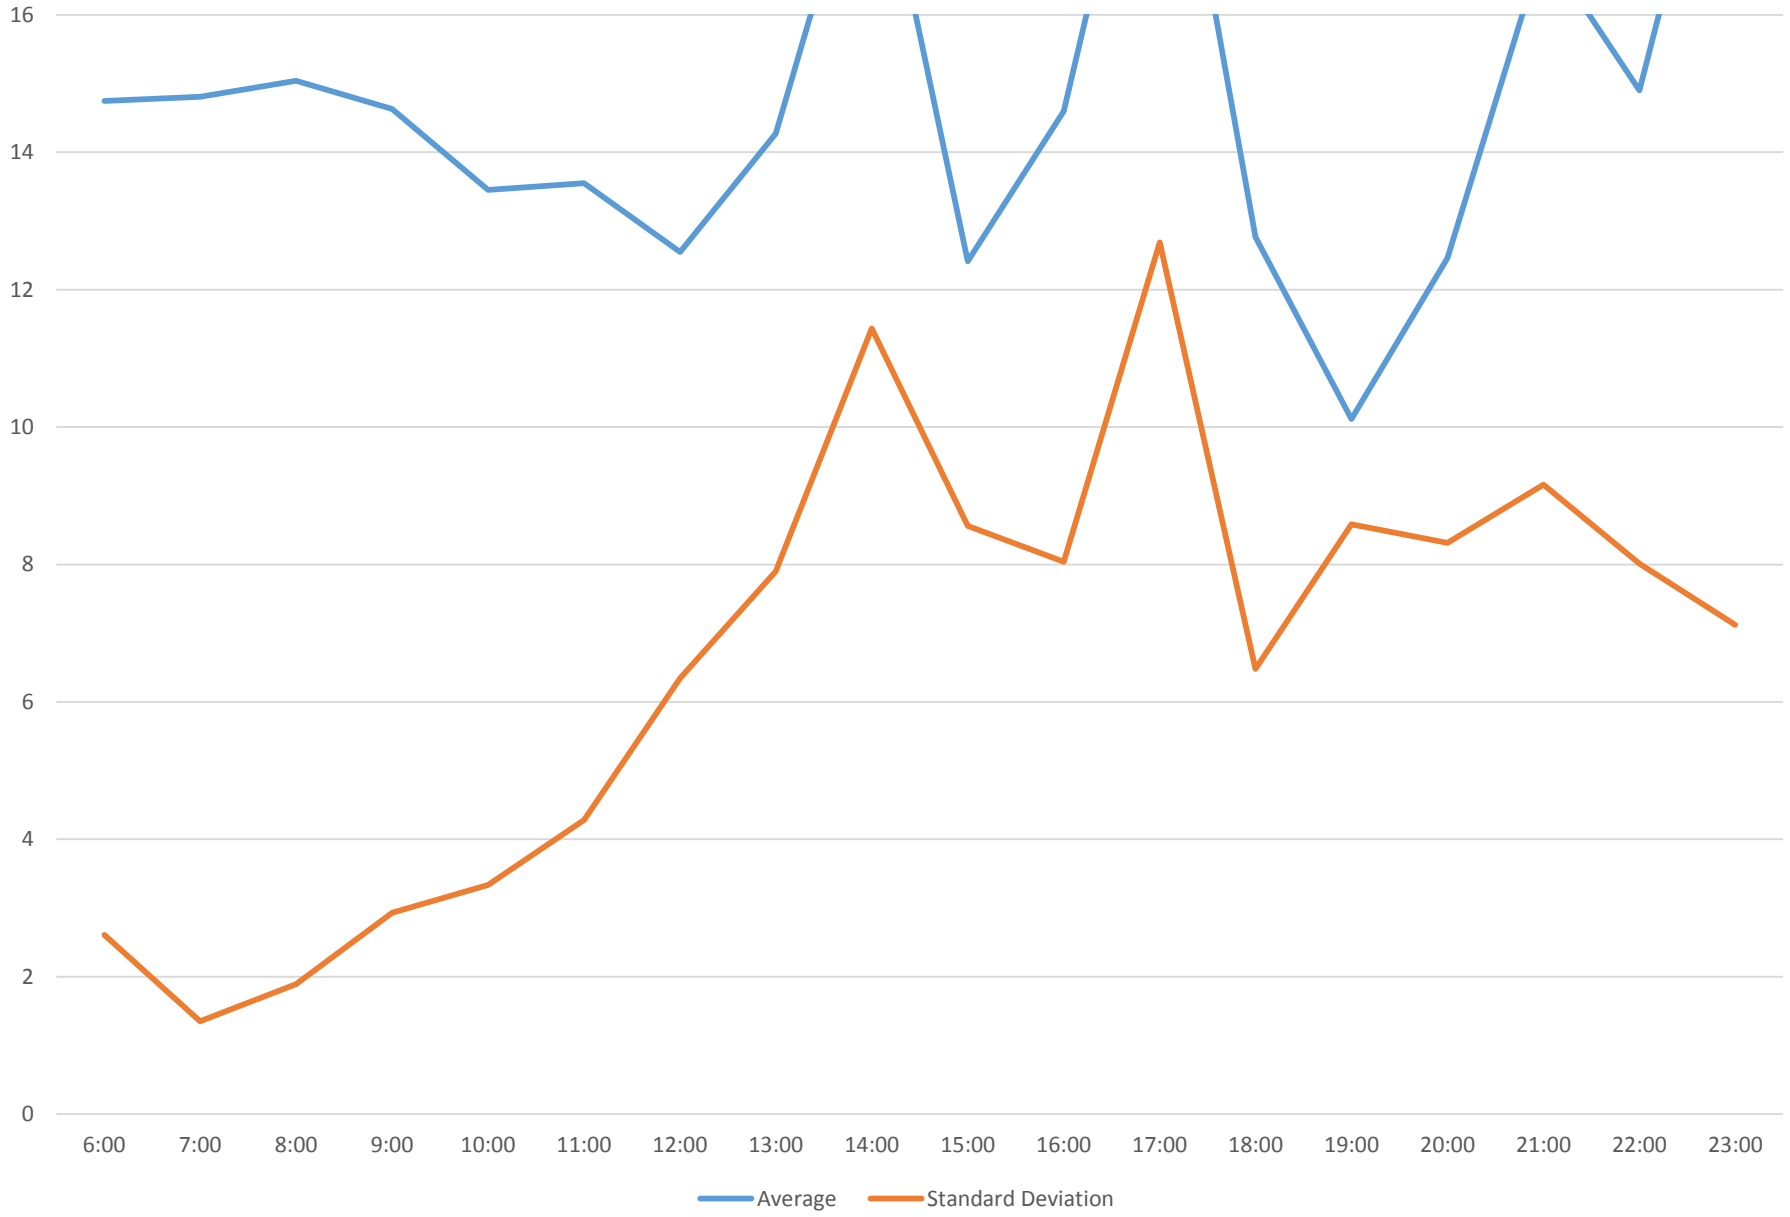

501 Queen Headways at Long Branch Loop Eastbound May 2015

501 Queen Headways at Long Branch Loop Eastbound May 2015

501 Queen Headways at Long Branch Loop Eastbound May 2015

501 Queen Headways at Long Branch Loop Eastbound May 2015

501 Queen Headways at Long Branch Loop Eastbound May 2015

501 Queen Headways at Long Branch Loop Eastbound May 2015

501 Queen Headways at Long Branch Loop Eastbound May 2015

501 Queen Headways at Long Branch Loop Eastbound May 2015 Weekday Statistics

501 Queen Headways at Long Branch Loop Eastbound May 2015 Saturday Statistics

501 Queen Headways at Long Branch Loop Eastbound May 2015 Sunday Statistics