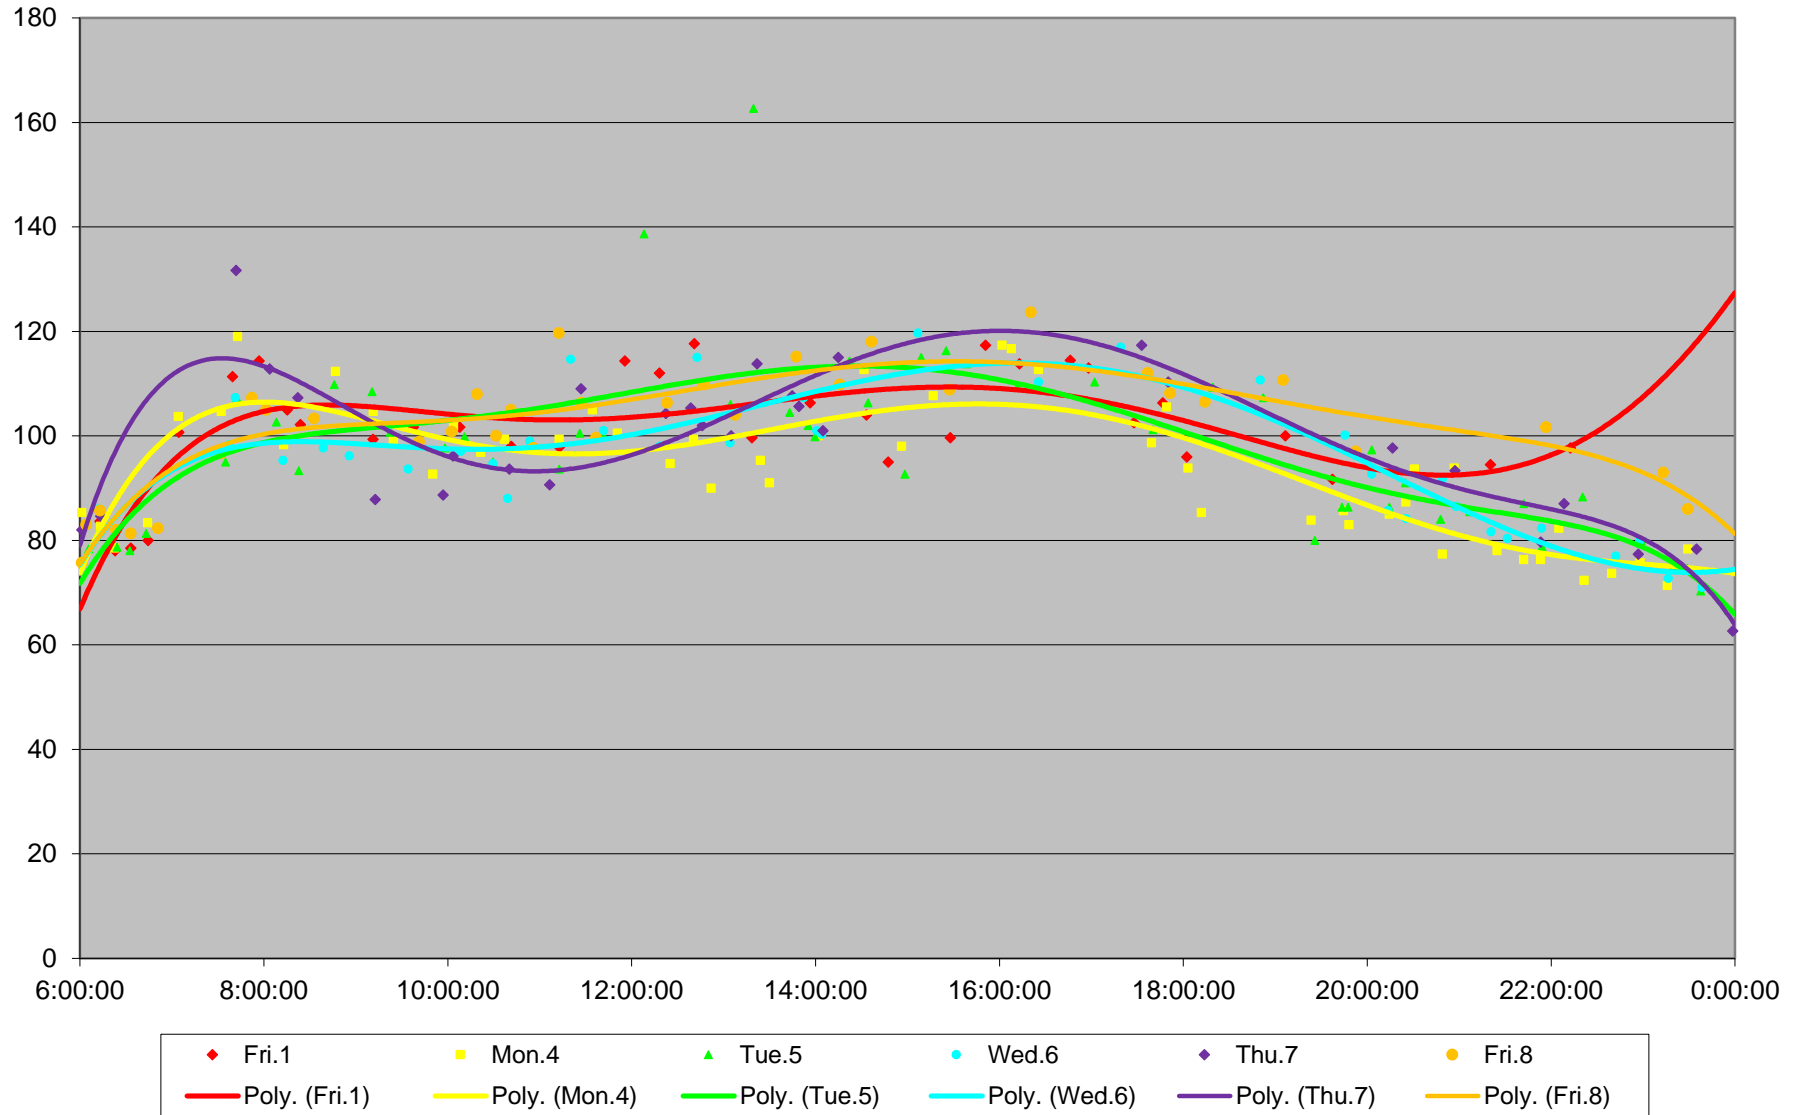

501 Queen Link Times From Long Branch Loop To Silver Birch Ave. Eastbound May 2015

501 Queen Link Times From Long Branch Loop To Silver Birch Ave. Eastbound May 2015

501 Queen Link Times From Long Branch Loop To Silver Birch Ave. Eastbound May 2015

501 Queen Link Times From Long Branch Loop To Silver Birch Ave. Eastbound May 2015

501 Queen Link Times From Long Branch Loop To Silver Birch Ave. Eastbound May 2015 Weekday Statistics

501 Queen Link Times From Long Branch Loop To Silver Birch Ave. Eastbound May 2015 Saturday Statistics

501 Queen Link Times From Long Branch Loop To Silver Birch Ave. Eastbound May 2015 Sunday Statistics