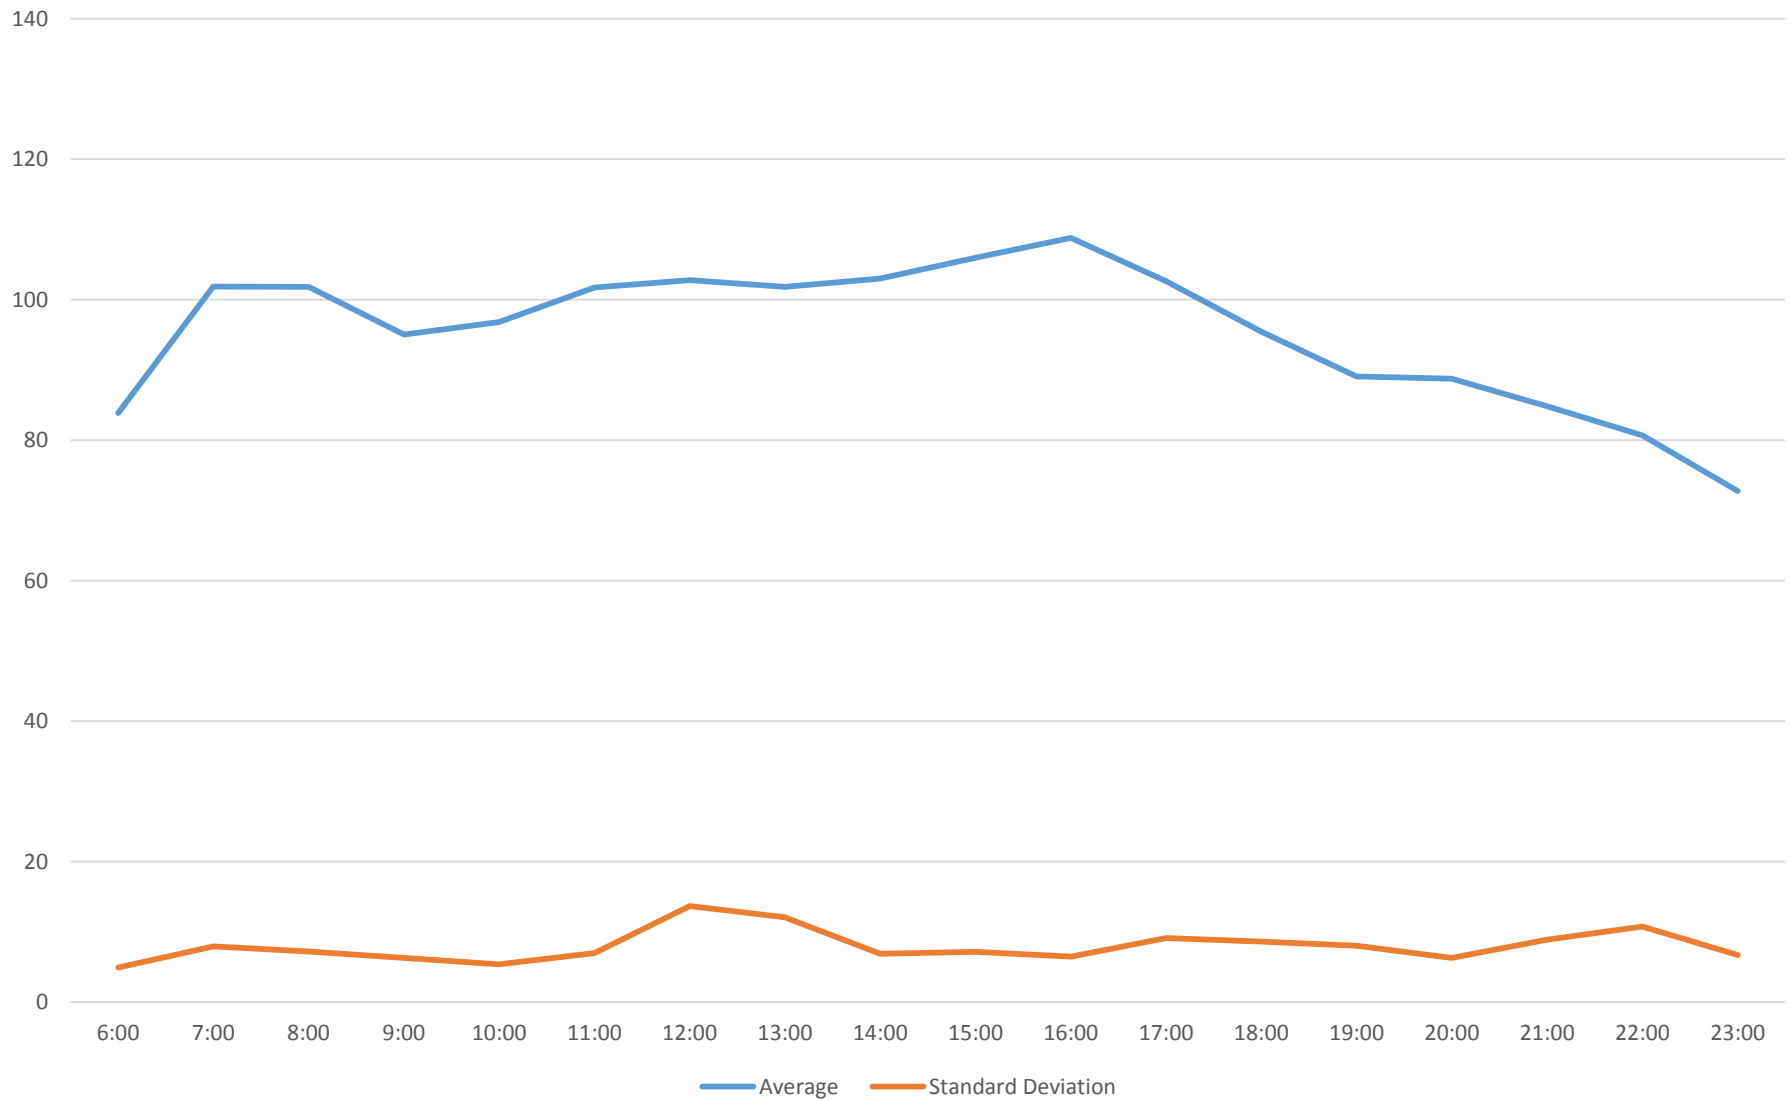

501 Queen Link Times From Long Branch Loop To Silver Birch Ave. Eastbound May 2015

501 Queen Link Times From Long Branch Loop To Silver Birch Ave. Eastbound May 2015

501 Queen Link Times From Long Branch Loop To Silver Birch Ave. Eastbound May 2015

501 Queen Link Times From Long Branch Loop To Silver Birch Ave. Eastbound May 2015

501 Queen Link Times From Long Branch Loop To Silver Birch Ave. Eastbound May 2015 Weekday Statistics

501 Queen Link Times From Long Branch Loop To Silver Birch Ave. Eastbound May 2015 Saturday Statistics

501 Queen Link Times From Long Branch Loop To Silver Birch Ave. Eastbound May 2015 Sunday Statistics