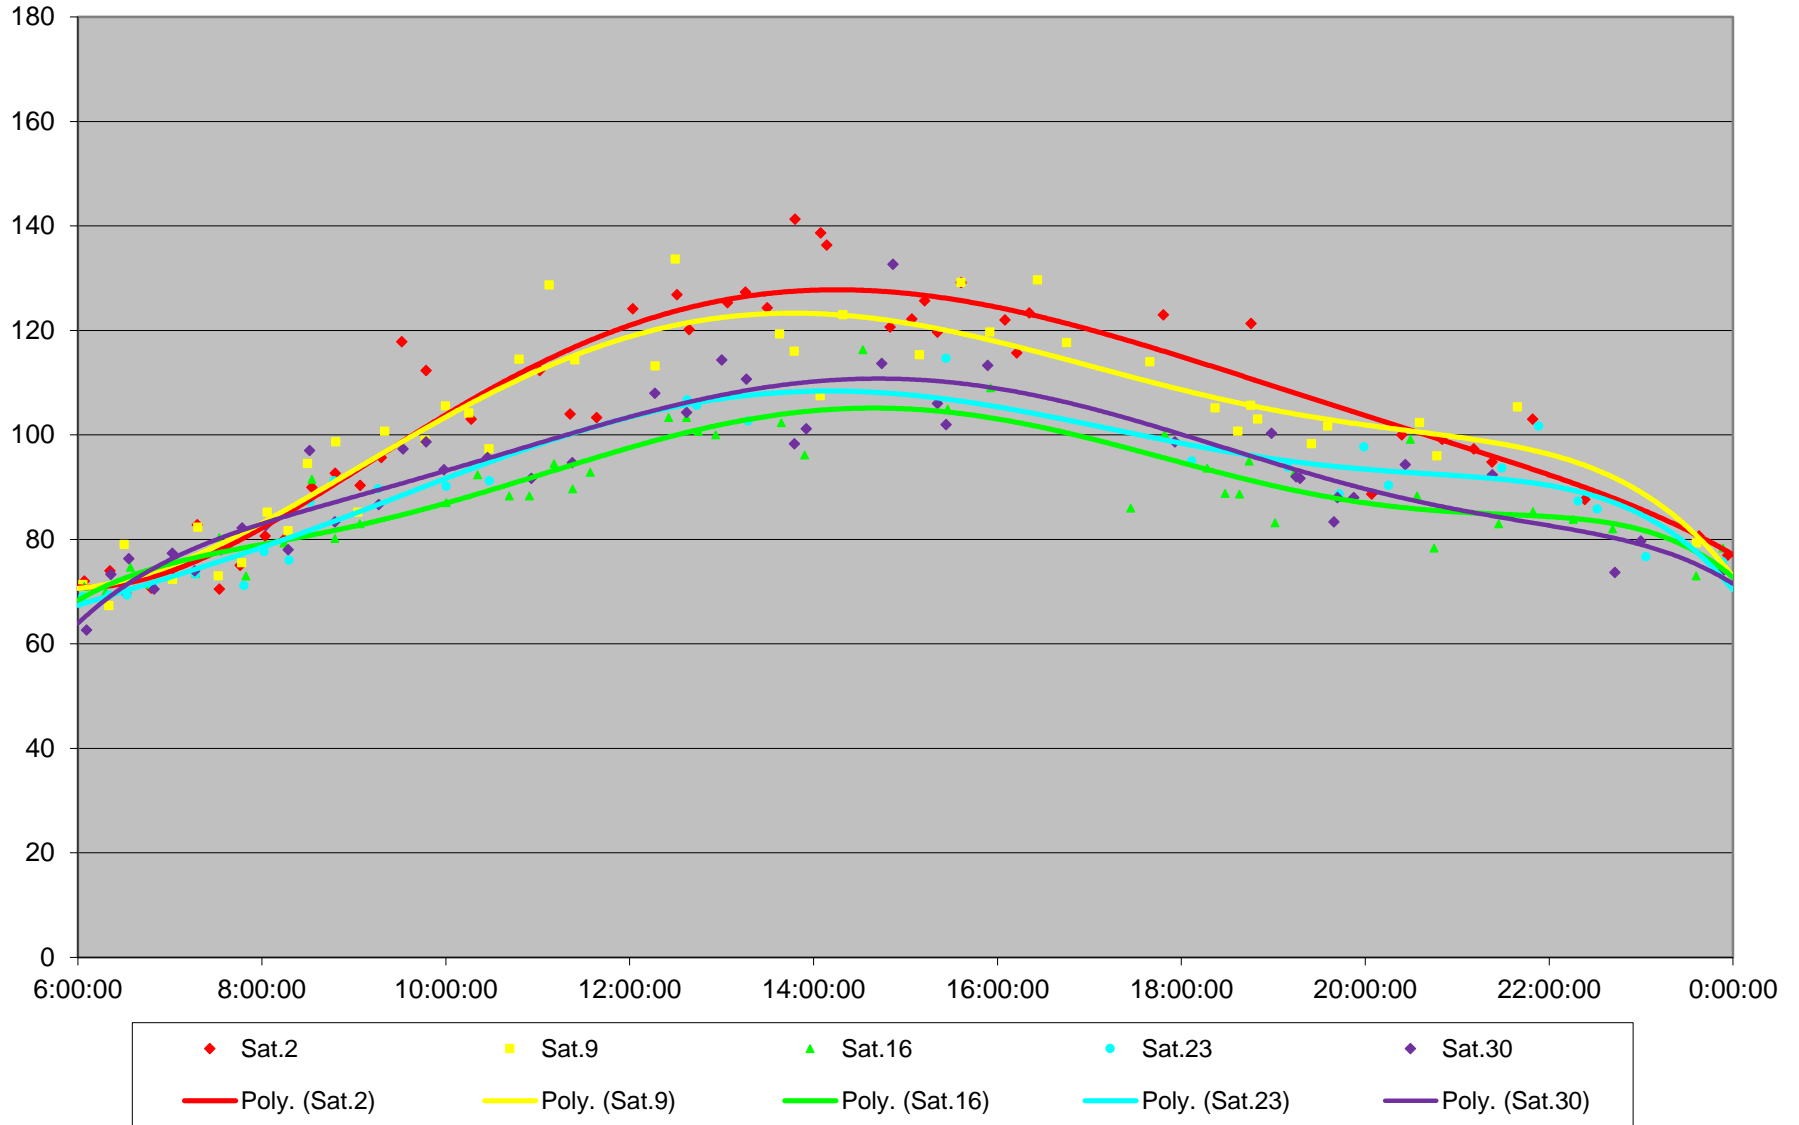

501 Queen Link Times From Long Branch Loop To Silver Birch Ave. Eastbound May 2015

501 Queen Link Times From Long Branch Loop To Silver Birch Ave. Eastbound May 2015

501 Queen Link Times From Long Branch Loop To Silver Birch Ave. Eastbound May 2015

501 Queen Link Times From Long Branch Loop To Silver Birch Ave. Eastbound May 2015

501 Queen Link Times From Long Branch Loop To Silver Birch Ave. Eastbound May 2015 Weekday Statistics

501 Queen Link Times From Long Branch Loop To Silver Birch Ave. Eastbound May 2015 Saturday Statistics

501 Queen Link Times From Long Branch Loop To Silver Birch Ave. Eastbound May 2015 Sunday Statistics