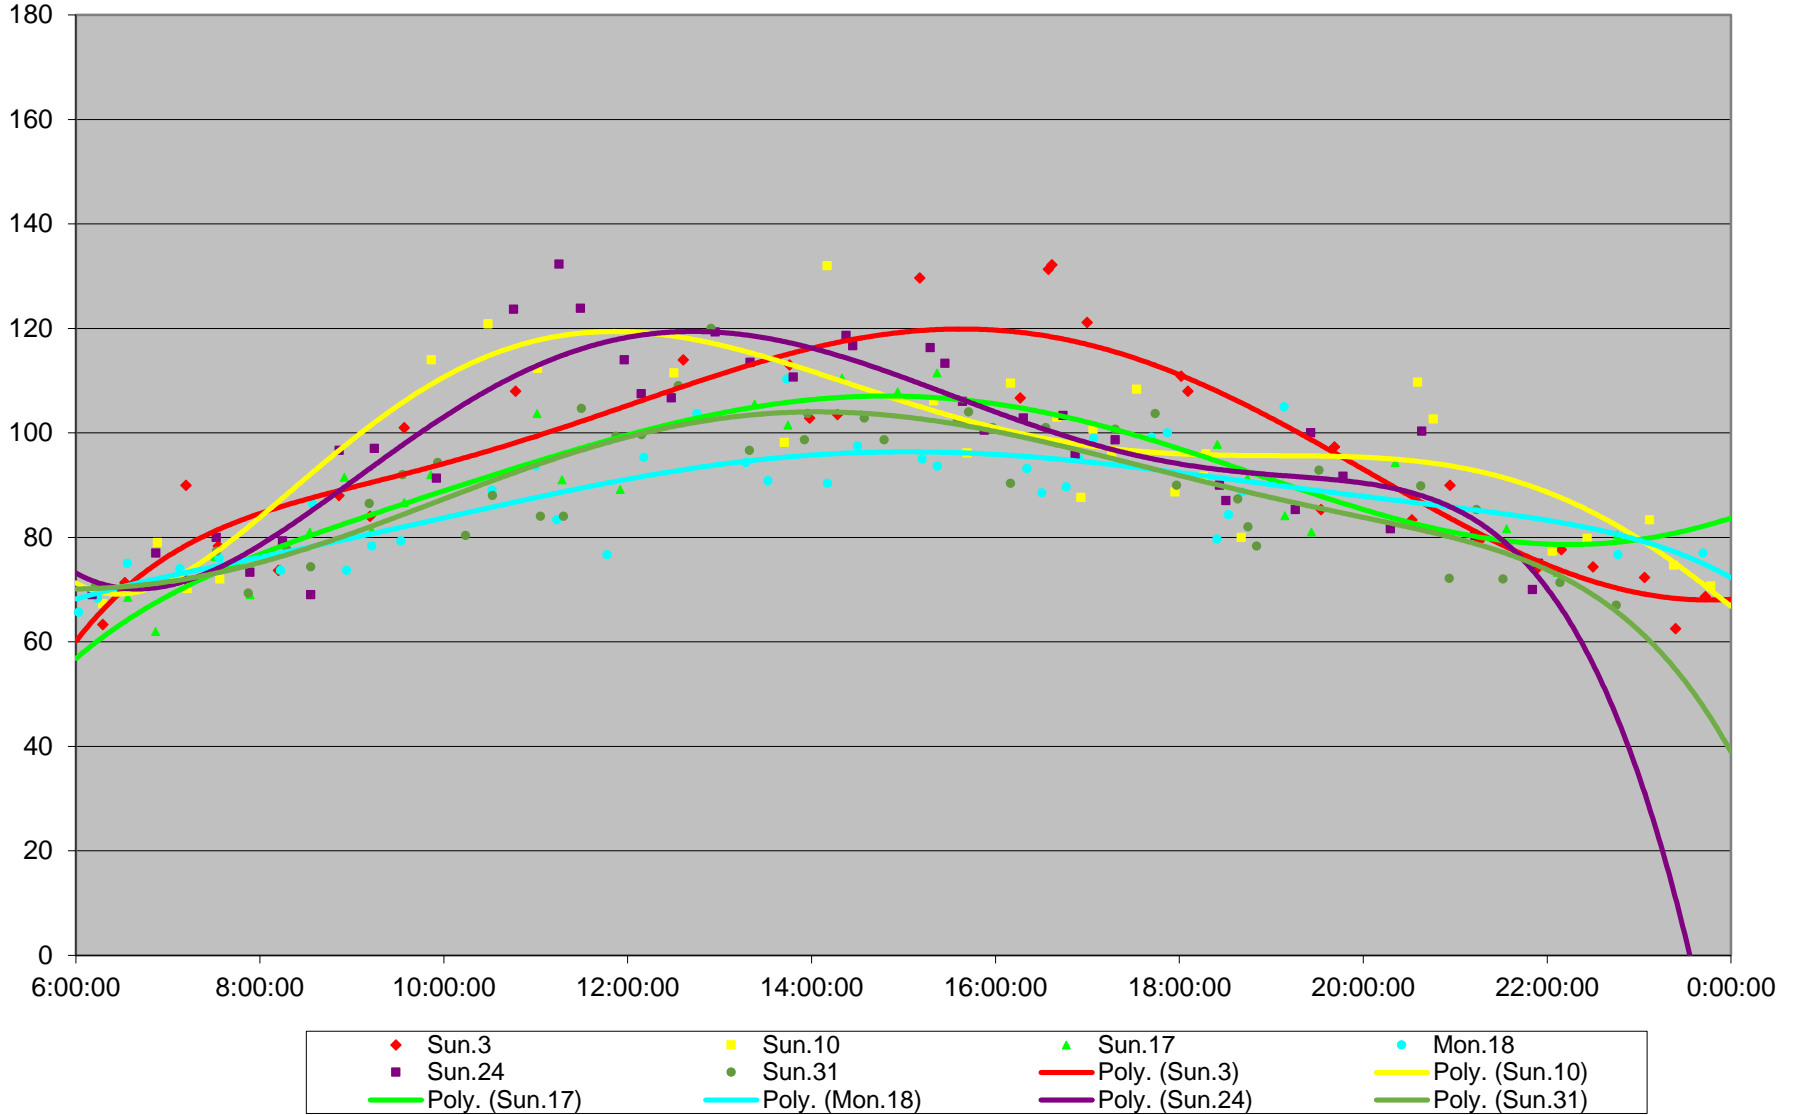

501 Queen Link Times From Long Branch Loop To Silver Birch Ave. Eastbound May 2015

501 Queen Link Times From Long Branch Loop To Silver Birch Ave. Eastbound May 2015

501 Queen Link Times From Long Branch Loop To Silver Birch Ave. Eastbound May 2015

501 Queen Link Times From Long Branch Loop To Silver Birch Ave. Eastbound May 2015

501 Queen Link Times From Long Branch Loop To Silver Birch Ave. Eastbound May 2015 Weekday Statistics

501 Queen Link Times From Long Branch Loop To Silver Birch Ave. Eastbound May 2015 Saturday Statistics

501 Queen Link Times From Long Branch Loop To Silver Birch Ave. Eastbound May 2015 Sunday Statistics