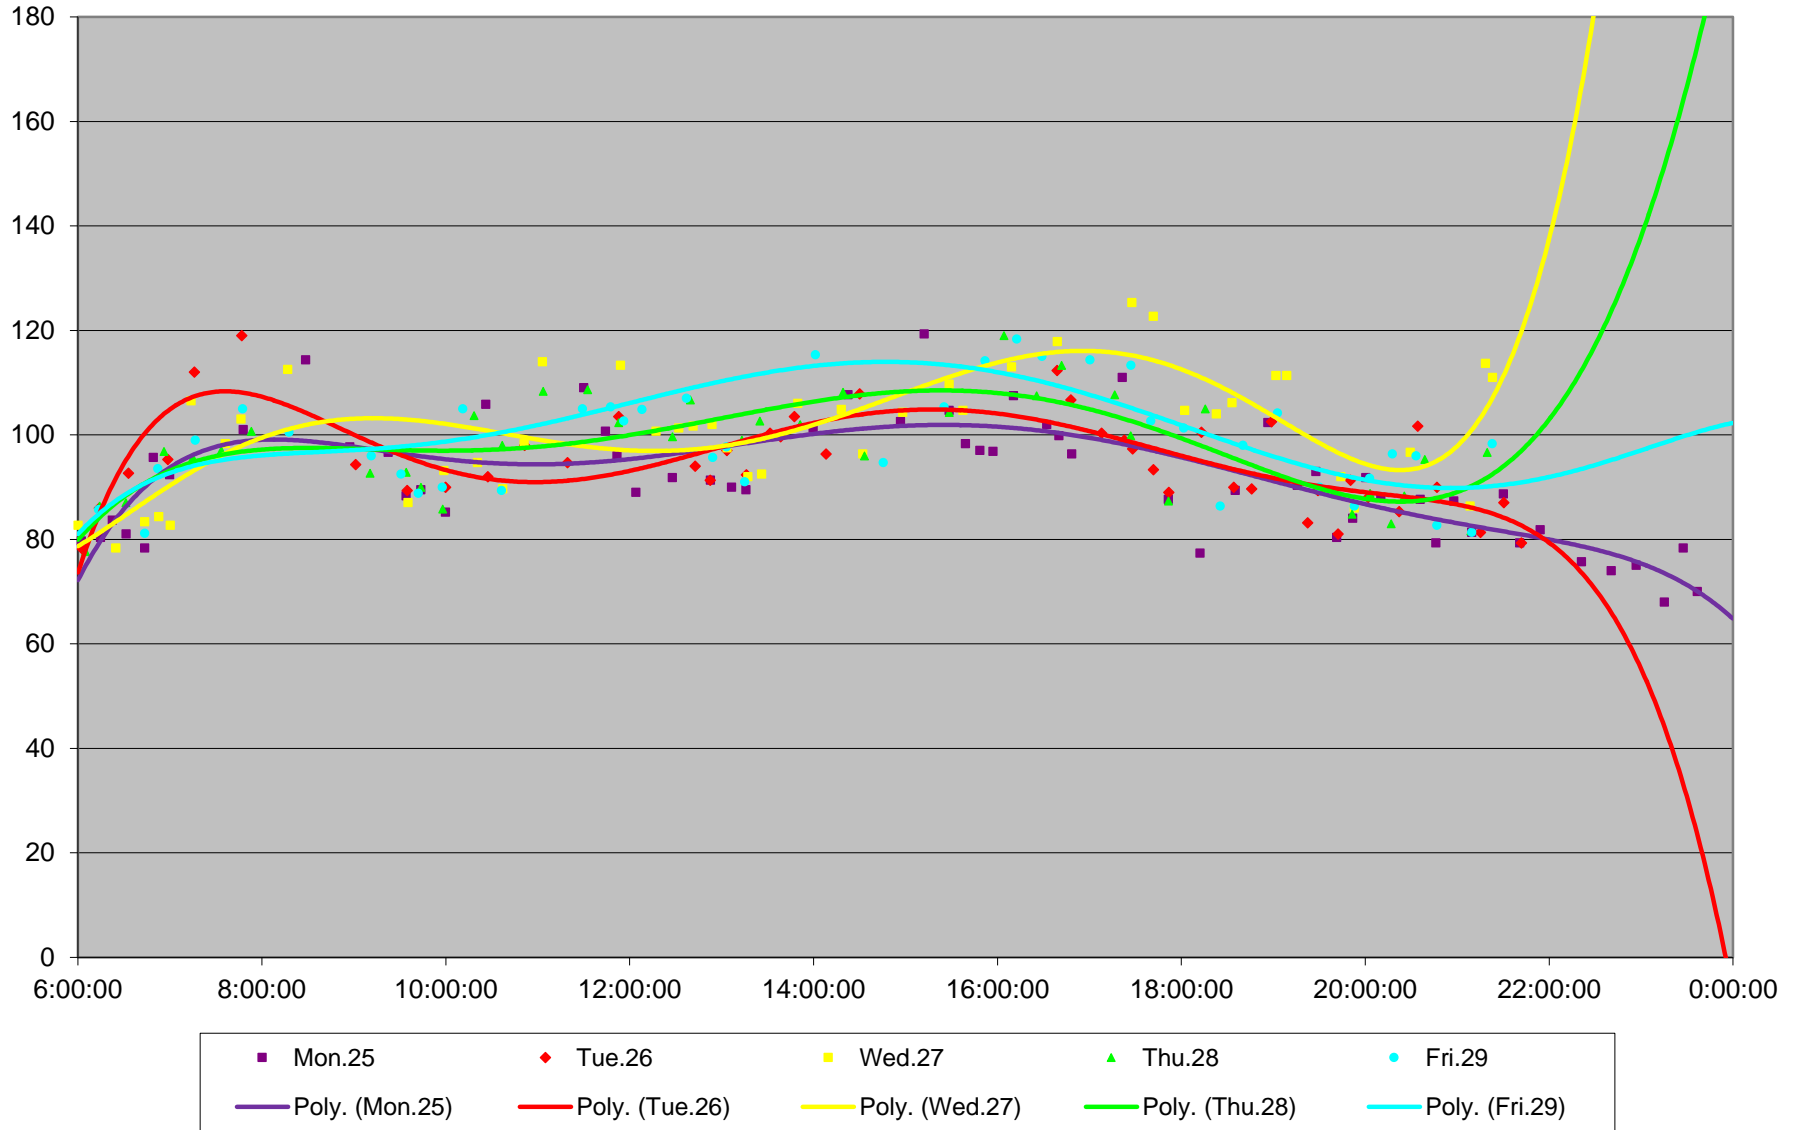

501 Queen Link Times From Long Branch Loop To Silver Birch Ave. Eastbound May 2015

501 Queen Link Times From Long Branch Loop To Silver Birch Ave. Eastbound May 2015

501 Queen Link Times From Long Branch Loop To Silver Birch Ave. Eastbound May 2015

501 Queen Link Times From Long Branch Loop To Silver Birch Ave. Eastbound May 2015

501 Queen Link Times From Long Branch Loop To Silver Birch Ave. Eastbound May 2015 Weekday Statistics

501 Queen Link Times From Long Branch Loop To Silver Birch Ave. Eastbound May 2015 Saturday Statistics

501 Queen Link Times From Long Branch Loop To Silver Birch Ave. Eastbound May 2015 Sunday Statistics