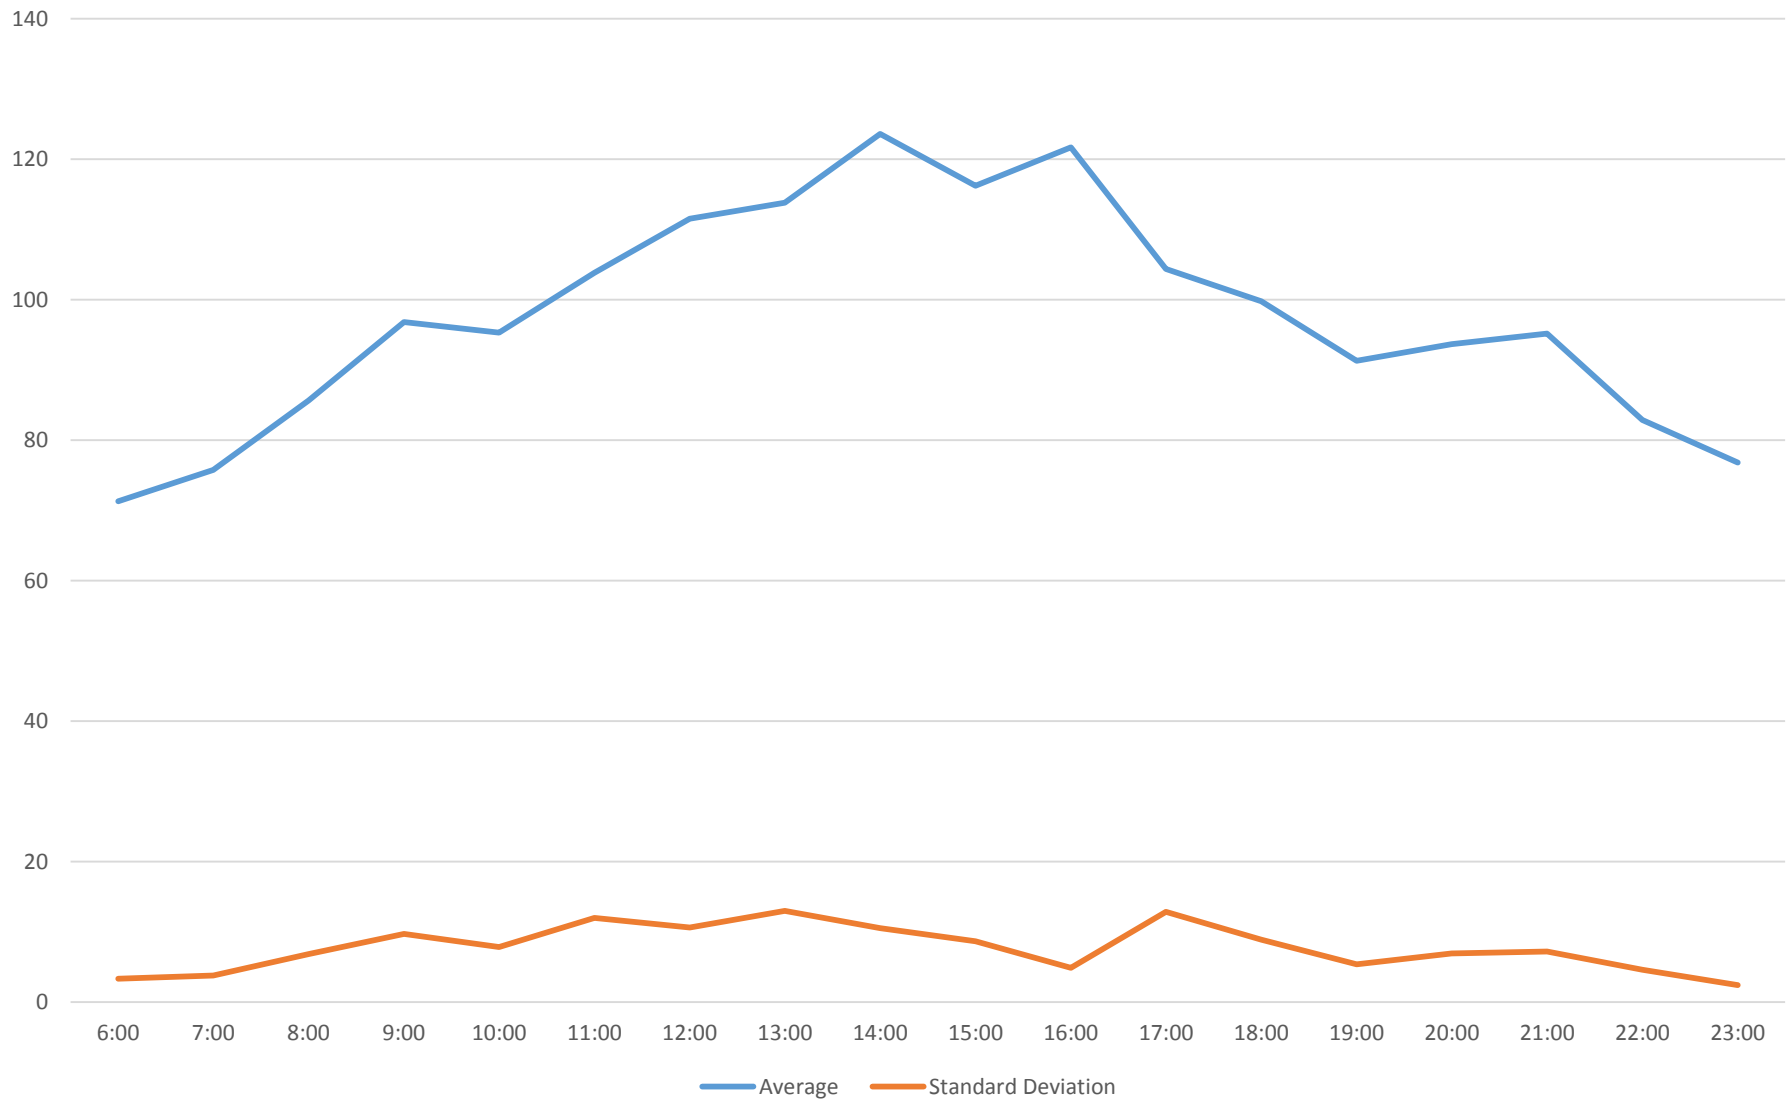

501 Queen Link Times From Long Branch Loop To Silver Birch Ave. Eastbound May 2015

501 Queen Link Times From Long Branch Loop To Silver Birch Ave. Eastbound May 2015

501 Queen Link Times From Long Branch Loop To Silver Birch Ave. Eastbound May 2015

501 Queen Link Times From Long Branch Loop To Silver Birch Ave. Eastbound May 2015

501 Queen Link Times From Long Branch Loop To Silver Birch Ave. Eastbound May 2015 Weekday Statistics

501 Queen Link Times From Long Branch Loop To Silver Birch Ave. Eastbound May 2015 Saturday Statistics

501 Queen Link Times From Long Branch Loop To Silver Birch Ave. Eastbound May 2015 Sunday Statistics