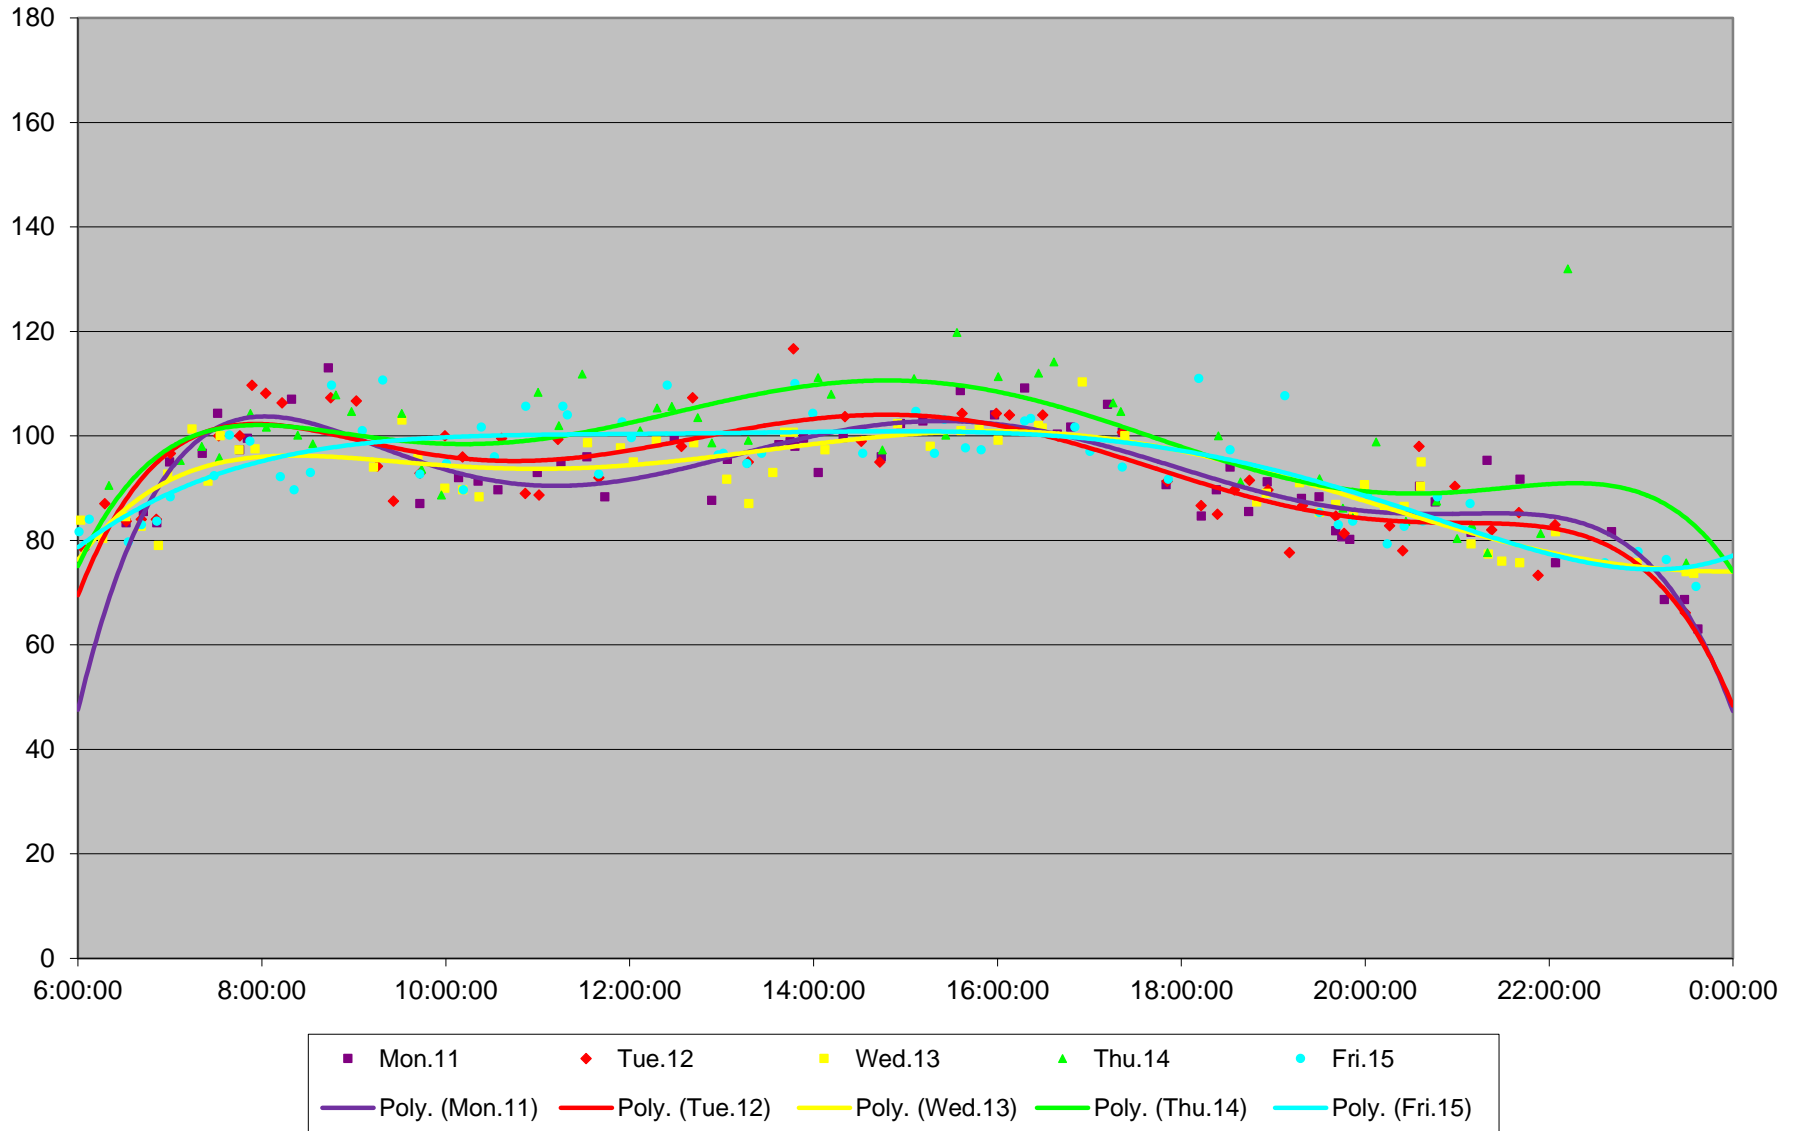

501 Queen Link Times From Long Branch Loop To Silver Birch Ave. Eastbound May 2015

501 Queen Link Times From Long Branch Loop To Silver Birch Ave. Eastbound May 2015

501 Queen Link Times From Long Branch Loop To Silver Birch Ave. Eastbound May 2015

501 Queen Link Times From Long Branch Loop To Silver Birch Ave. Eastbound May 2015

501 Queen Link Times From Long Branch Loop To Silver Birch Ave. Eastbound May 2015 Weekday Statistics

501 Queen Link Times From Long Branch Loop To Silver Birch Ave. Eastbound May 2015 Saturday Statistics

501 Queen Link Times From Long Branch Loop To Silver Birch Ave. Eastbound May 2015 Sunday Statistics