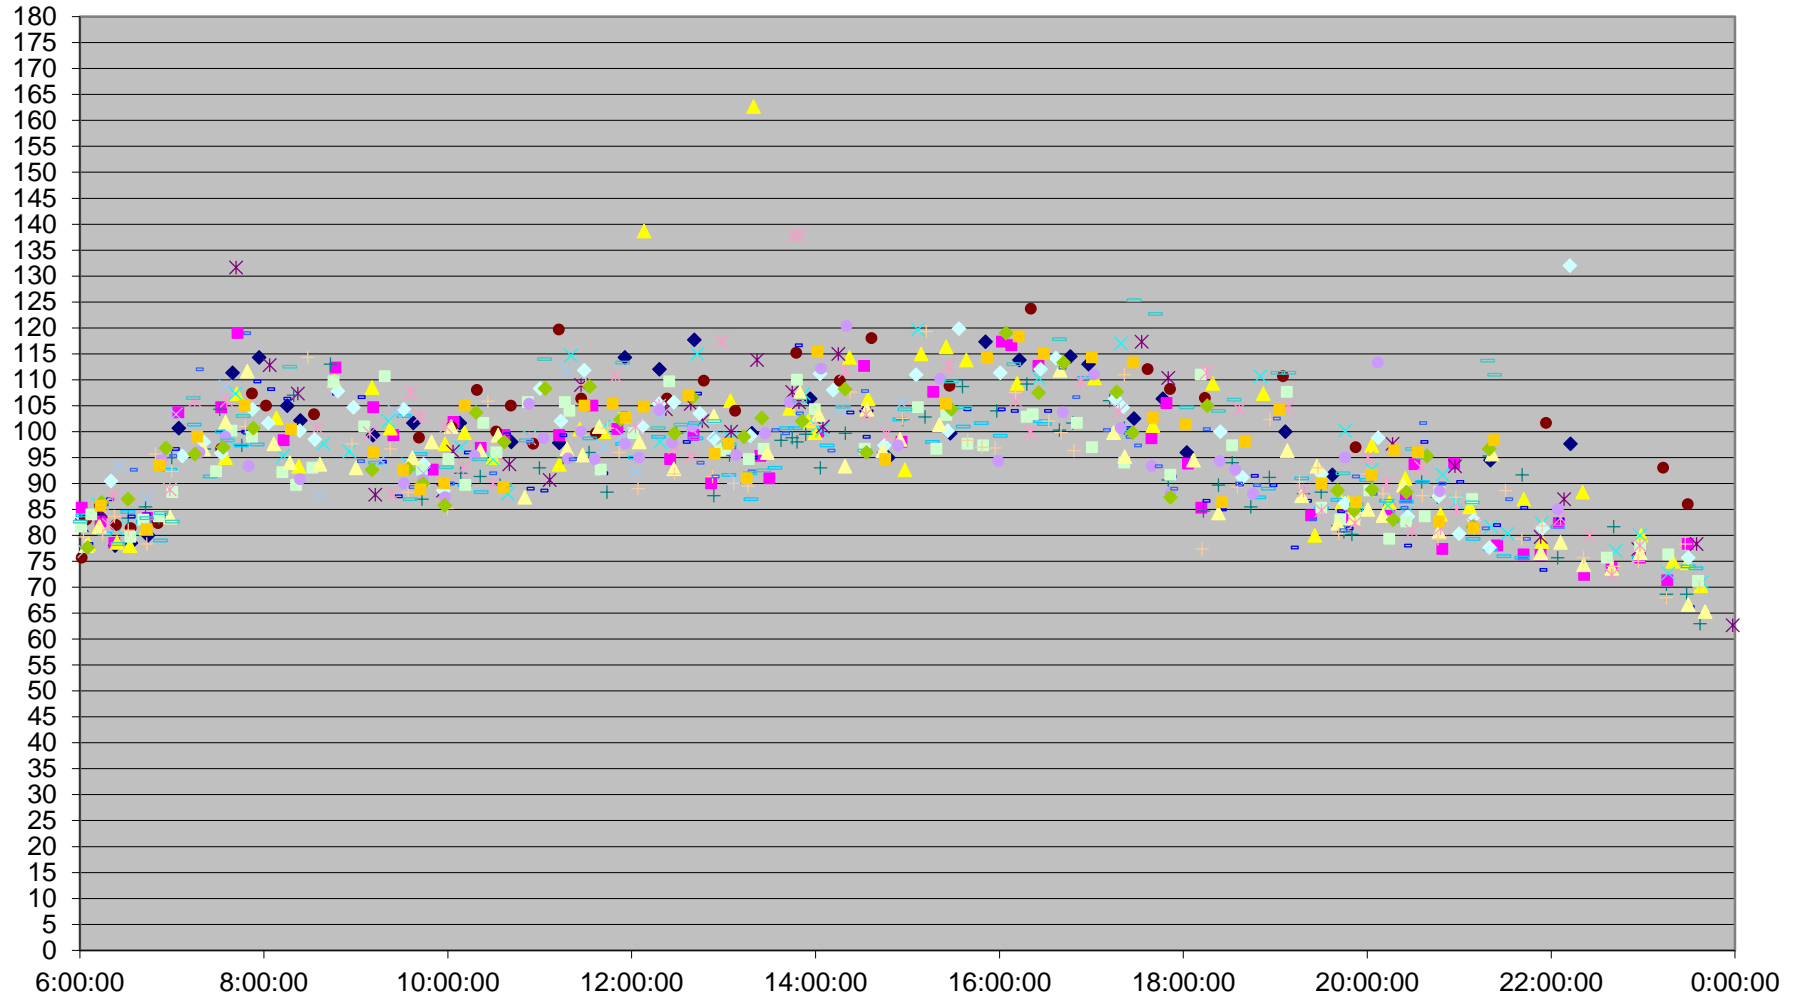

501 Queen Link Times From Long Branch Loop To Silver Birch Ave. Eastbound May 2015

501 Queen Link Times From Long Branch Loop To Silver Birch Ave. Eastbound May 2015

501 Queen Link Times From Long Branch Loop To Silver Birch Ave. Eastbound May 2015

501 Queen Link Times From Long Branch Loop To Silver Birch Ave. Eastbound May 2015

501 Queen Link Times From Long Branch Loop To Silver Birch Ave. Eastbound May 2015 Weekday Statistics

501 Queen Link Times From Long Branch Loop To Silver Birch Ave. Eastbound May 2015 Saturday Statistics

501 Queen Link Times From Long Branch Loop To Silver Birch Ave. Eastbound May 2015 Sunday Statistics