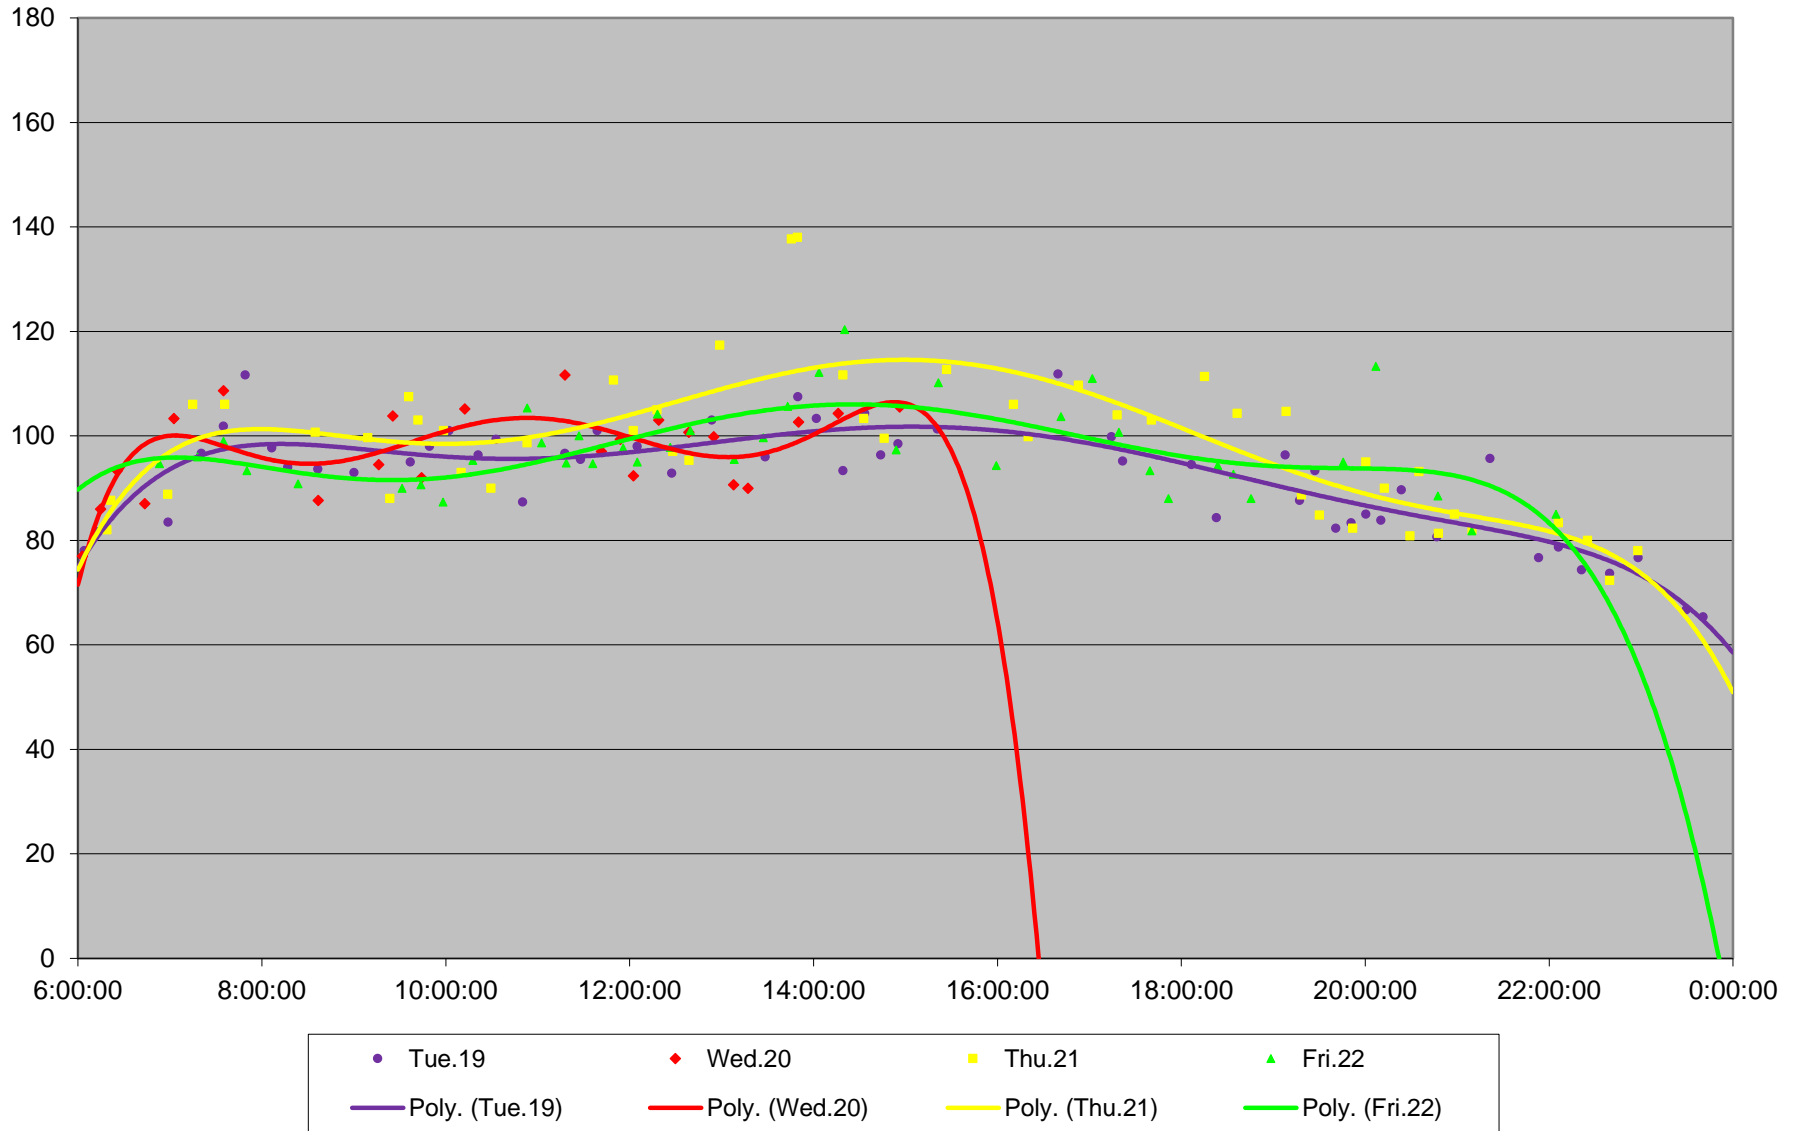

501 Queen Link Times From Long Branch Loop To Silver Birch Ave. Eastbound May 2015

501 Queen Link Times From Long Branch Loop To Silver Birch Ave. Eastbound May 2015

501 Queen Link Times From Long Branch Loop To Silver Birch Ave. Eastbound May 2015

501 Queen Link Times From Long Branch Loop To Silver Birch Ave. Eastbound May 2015

501 Queen Link Times From Long Branch Loop To Silver Birch Ave. Eastbound May 2015 Weekday Statistics

501 Queen Link Times From Long Branch Loop To Silver Birch Ave. Eastbound May 2015 Saturday Statistics

501 Queen Link Times From Long Branch Loop To Silver Birch Ave. Eastbound May 2015 Sunday Statistics