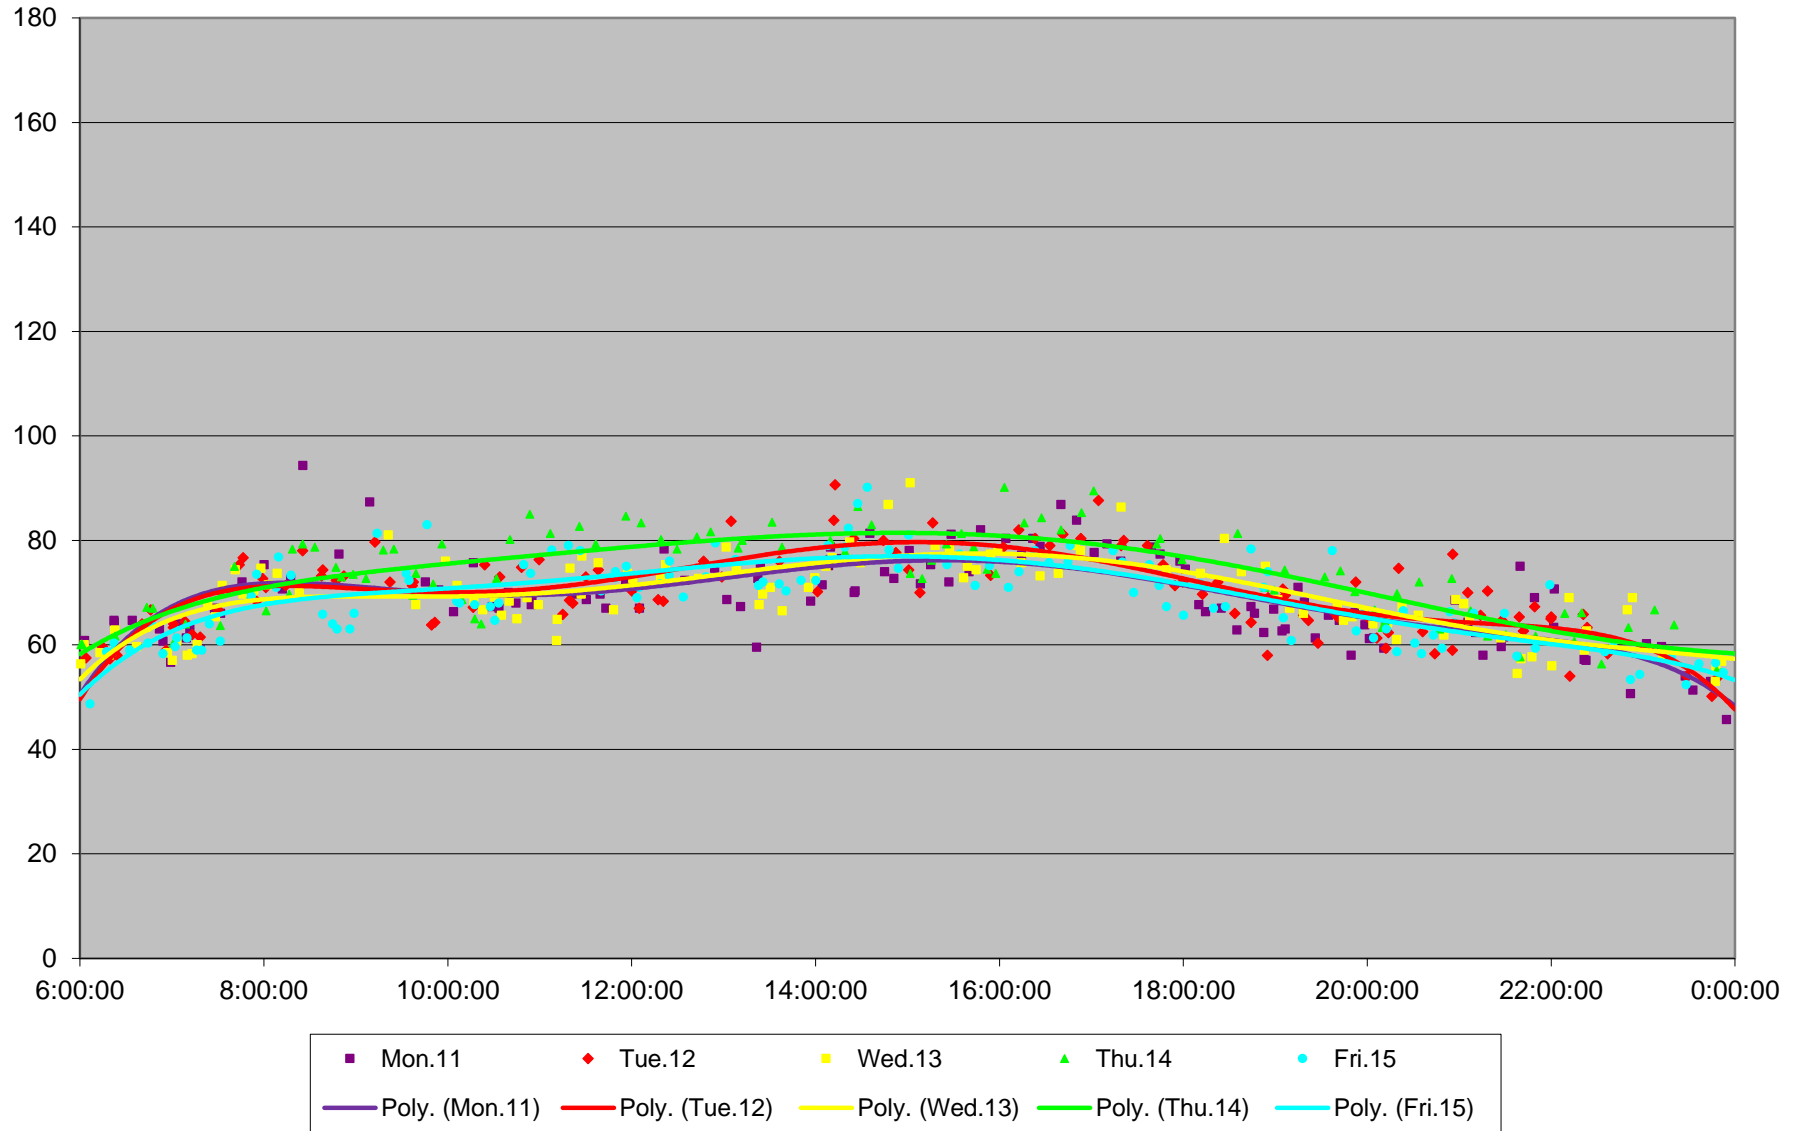

501 Queen Link Times From Queensway Humber To Silver Birch Ave. Eastbound May 2015

501 Queen Link Times From Queensway Humber To Silver Birch Ave. Eastbound May 2015

501 Queen Link Times From Queensway Humber To Silver Birch Ave. Eastbound May 2015

501 Queen Link Times From Queensway Humber To Silver Birch Ave. Eastbound May 2015

501 Queen Link Times From Queensway Humber To Silver Birch Ave. Eastbound May 2015 Weekday Statistics

501 Queen Link Times From Queensway Humber To Silver Birch Ave. Eastbound May 2015 Saturday Statistics

501 Queen Link Times From Queensway Humber To Silver Birch Ave. Eastbound May 2015 Sunday Statistics