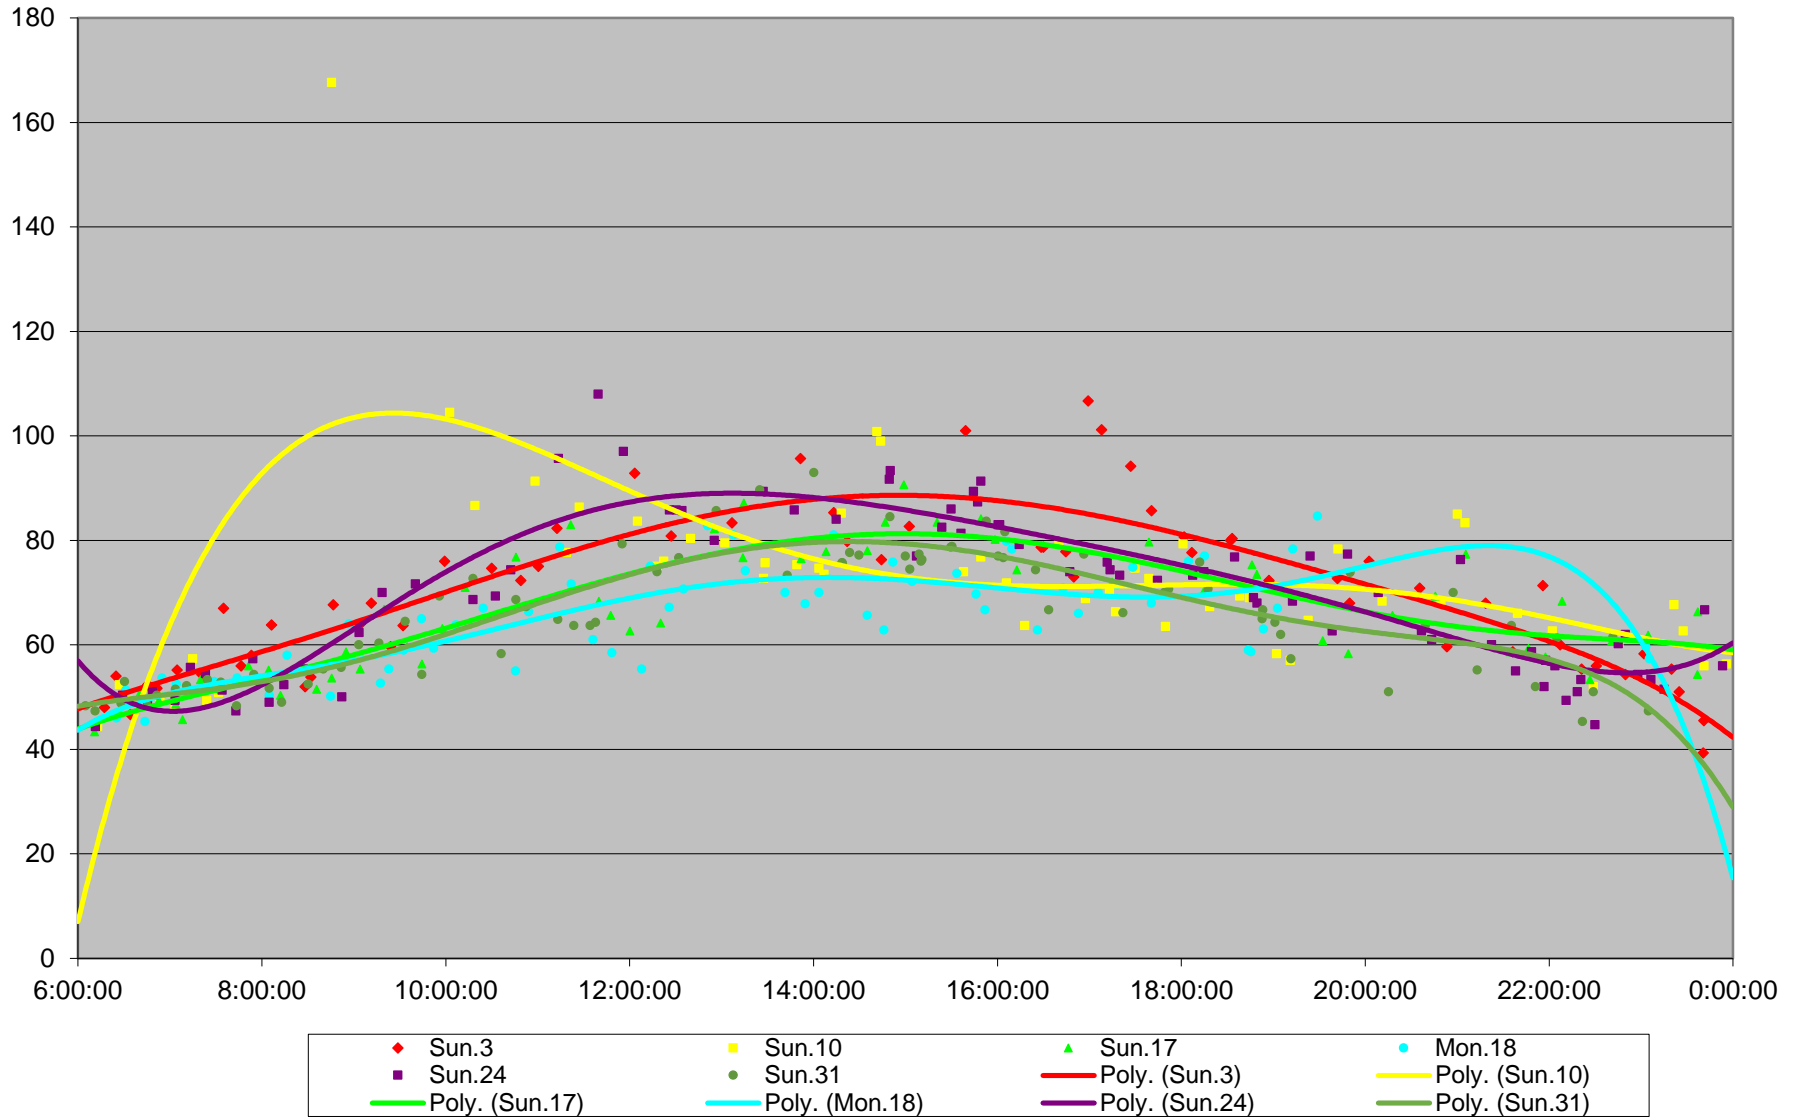

501 Queen Link Times From Queensway Humber To Silver Birch Ave. Eastbound May 2015

501 Queen Link Times From Queensway Humber To Silver Birch Ave. Eastbound May 2015

501 Queen Link Times From Queensway Humber To Silver Birch Ave. Eastbound May 2015

501 Queen Link Times From Queensway Humber To Silver Birch Ave. Eastbound May 2015

501 Queen Link Times From Queensway Humber To Silver Birch Ave. Eastbound May 2015 Weekday Statistics

501 Queen Link Times From Queensway Humber To Silver Birch Ave. Eastbound May 2015 Saturday Statistics

501 Queen Link Times From Queensway Humber To Silver Birch Ave. Eastbound May 2015 Sunday Statistics