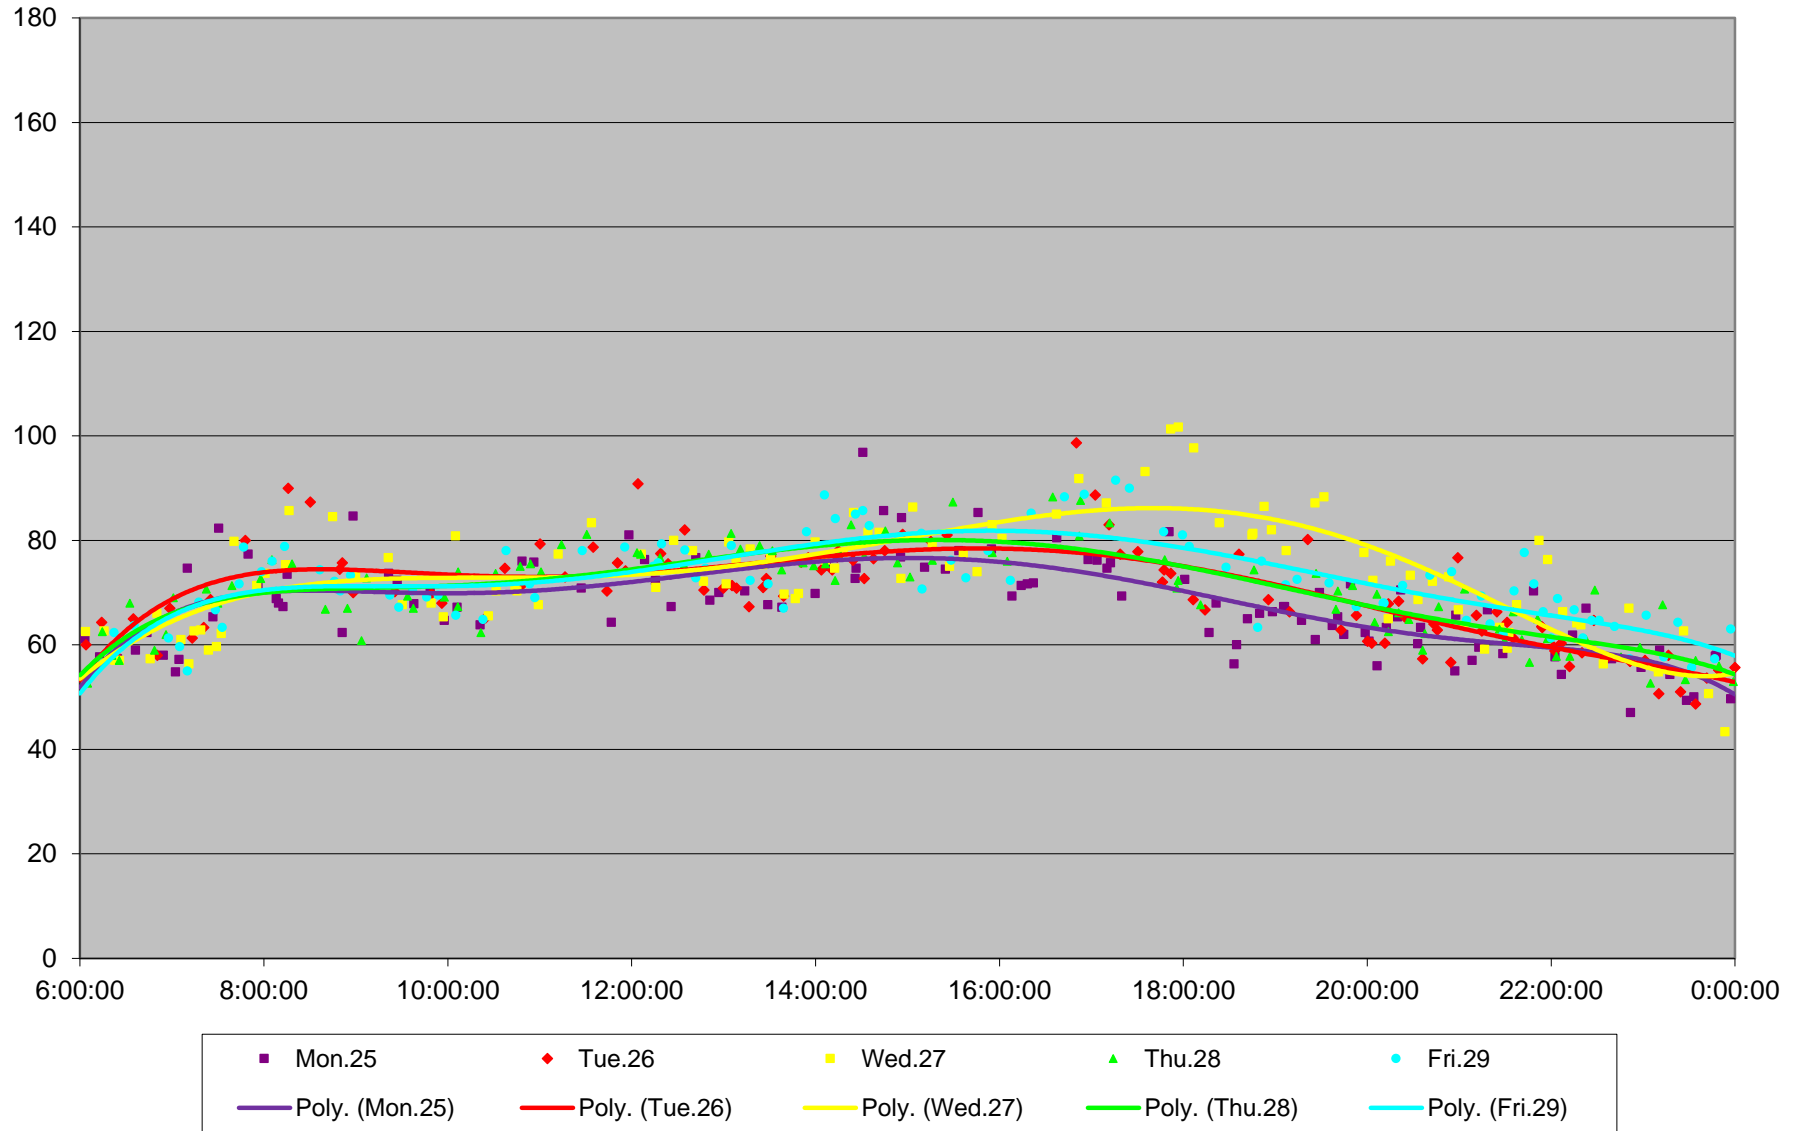

501 Queen Link Times From Queensway Humber To Silver Birch Ave. Eastbound May 2015

501 Queen Link Times From Queensway Humber To Silver Birch Ave. Eastbound May 2015

501 Queen Link Times From Queensway Humber To Silver Birch Ave. Eastbound May 2015

501 Queen Link Times From Queensway Humber To Silver Birch Ave. Eastbound May 2015

501 Queen Link Times From Queensway Humber To Silver Birch Ave. Eastbound May 2015 Weekday Statistics

501 Queen Link Times From Queensway Humber To Silver Birch Ave. Eastbound May 2015 Saturday Statistics

501 Queen Link Times From Queensway Humber To Silver Birch Ave. Eastbound May 2015 Sunday Statistics