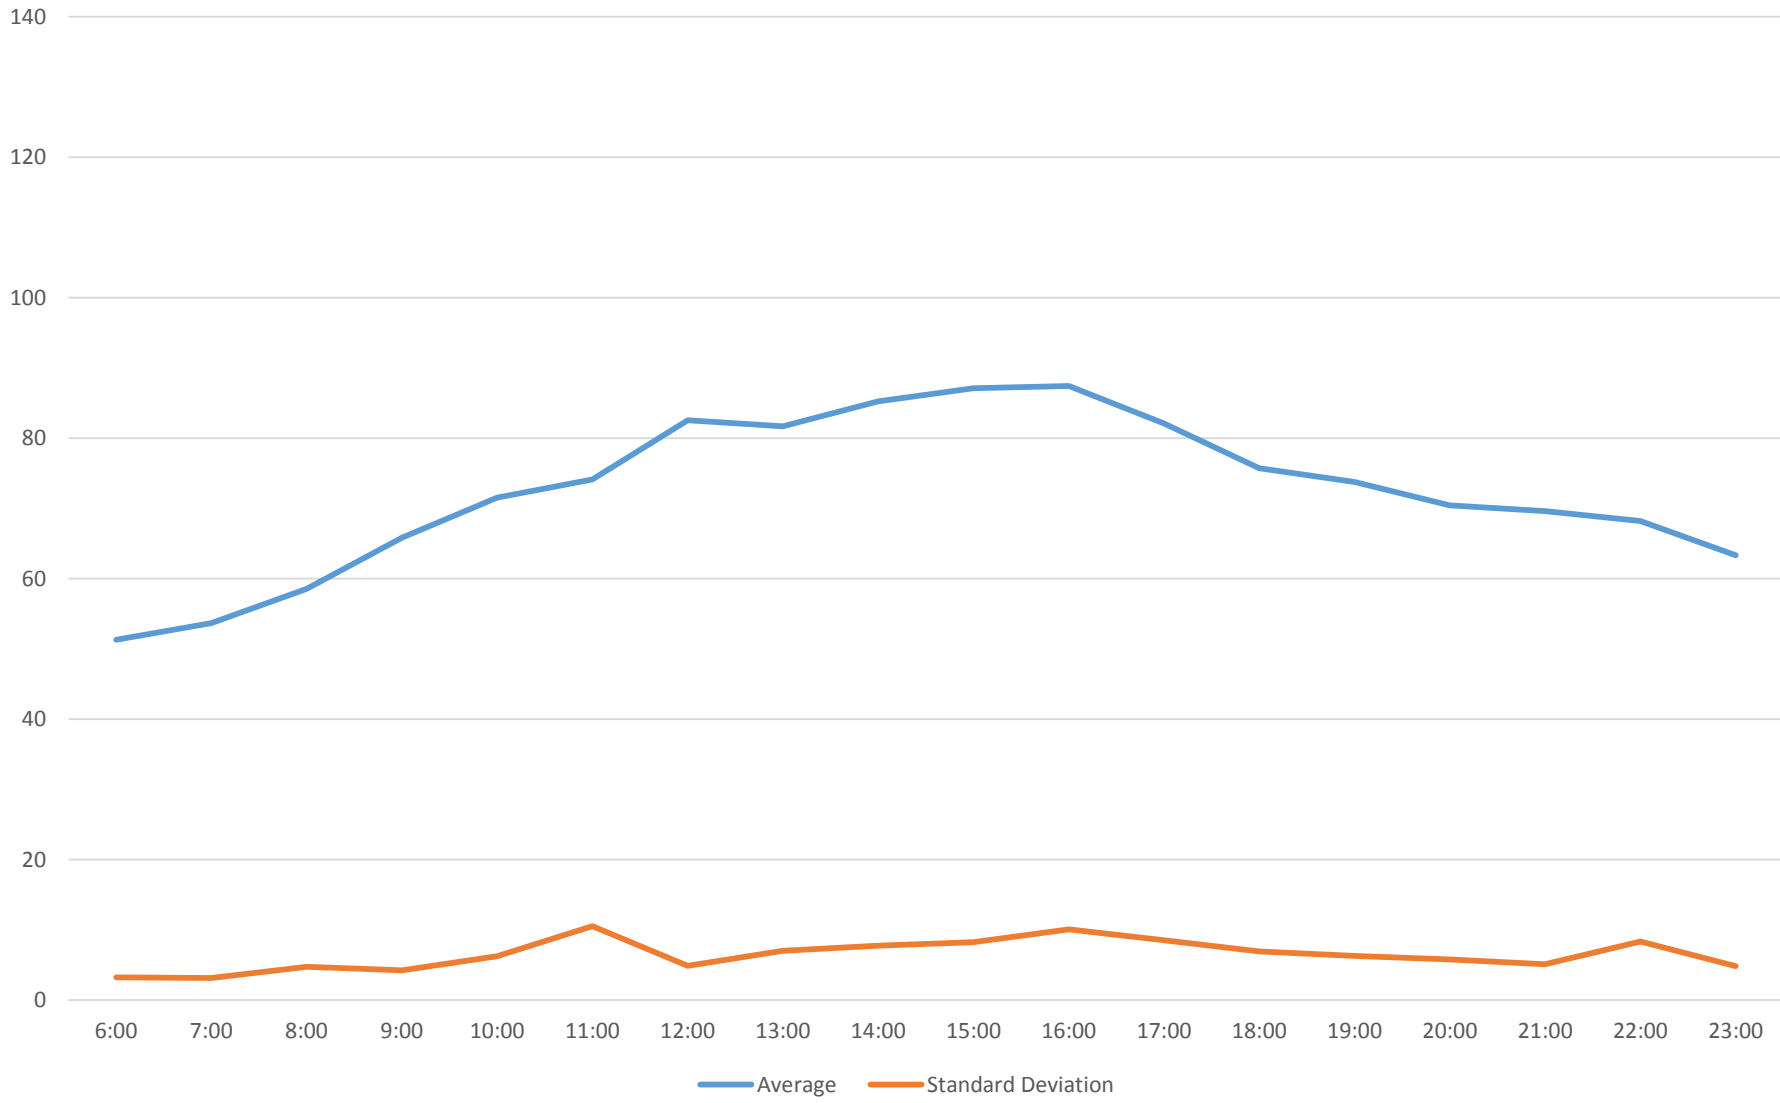

501 Queen Link Times From Queensway Humber To Silver Birch Ave. Eastbound May 2015

501 Queen Link Times From Queensway Humber To Silver Birch Ave. Eastbound May 2015

501 Queen Link Times From Queensway Humber To Silver Birch Ave. Eastbound May 2015

501 Queen Link Times From Queensway Humber To Silver Birch Ave. Eastbound May 2015

501 Queen Link Times From Queensway Humber To Silver Birch Ave. Eastbound May 2015 Weekday Statistics

501 Queen Link Times From Queensway Humber To Silver Birch Ave. Eastbound May 2015 Saturday Statistics

501 Queen Link Times From Queensway Humber To Silver Birch Ave. Eastbound May 2015 Sunday Statistics