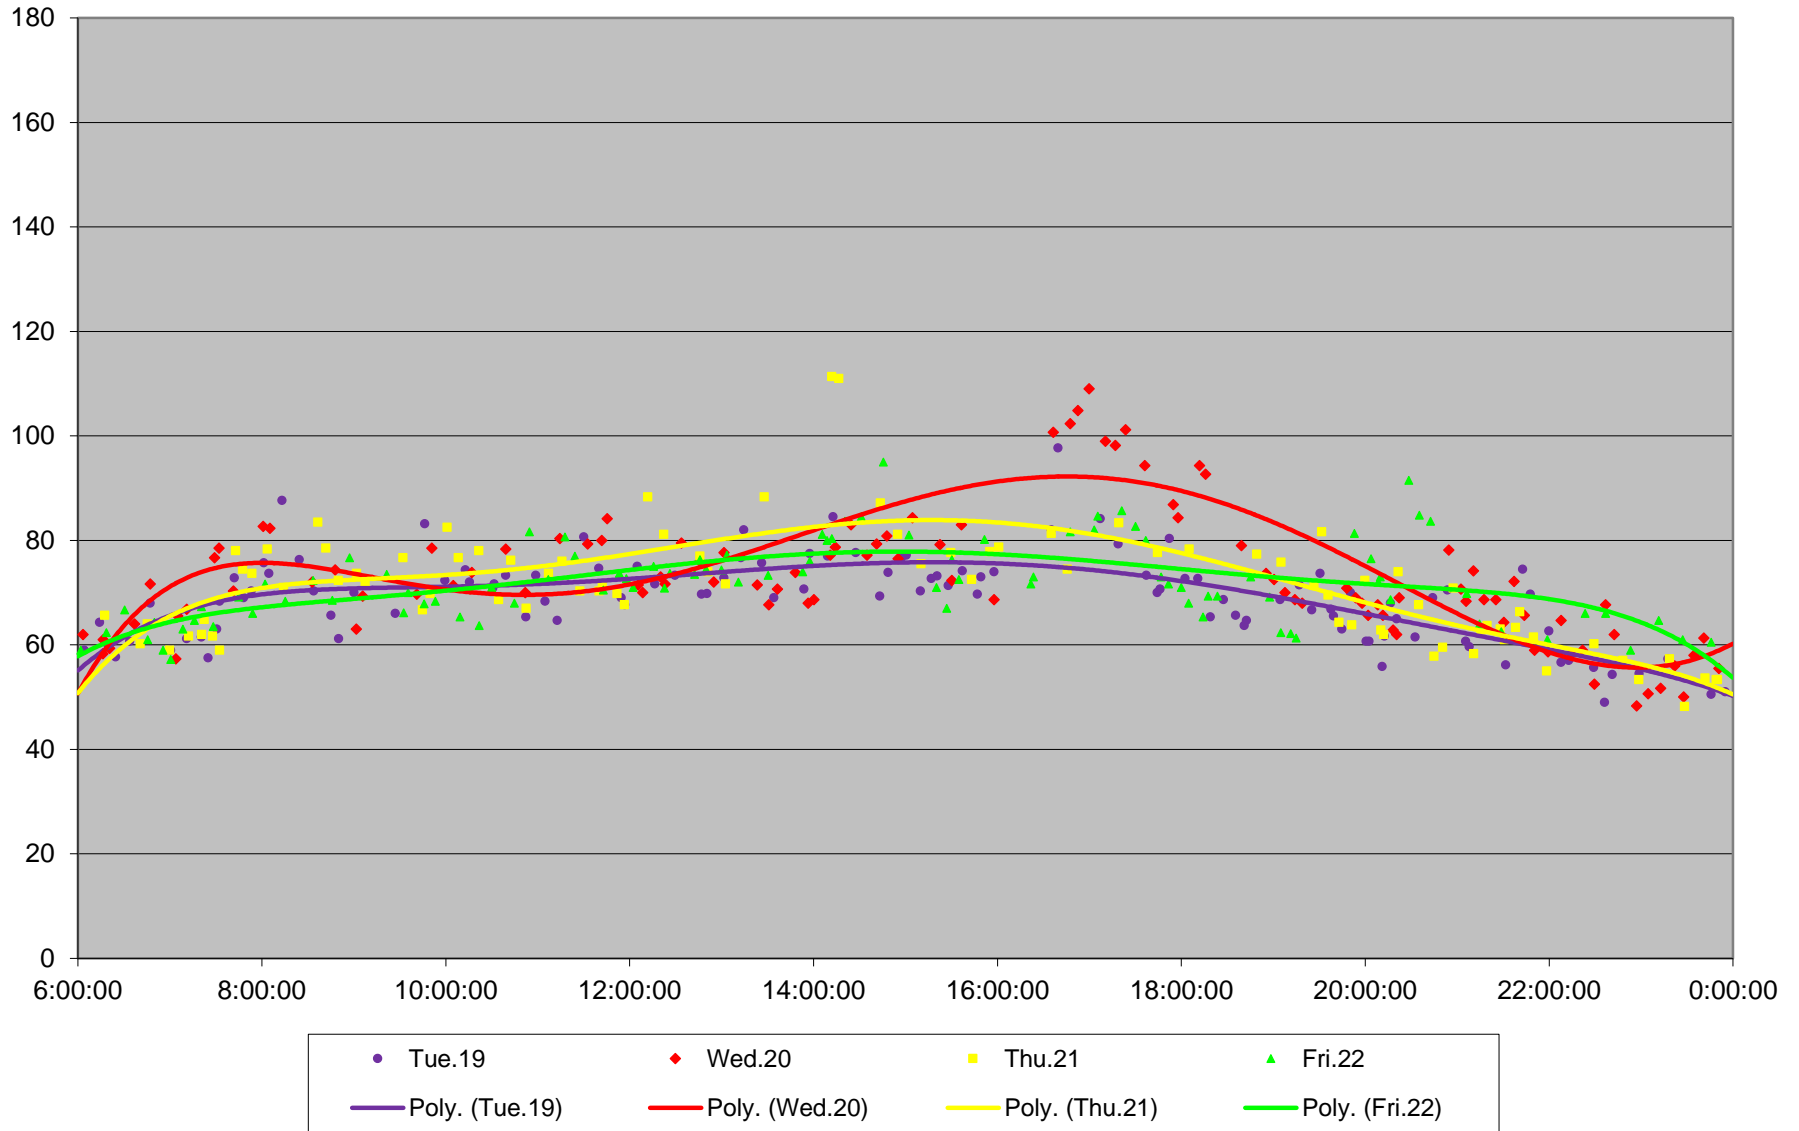

501 Queen Link Times From Queensway Humber To Silver Birch Ave. Eastbound May 2015

501 Queen Link Times From Queensway Humber To Silver Birch Ave. Eastbound May 2015

501 Queen Link Times From Queensway Humber To Silver Birch Ave. Eastbound May 2015

501 Queen Link Times From Queensway Humber To Silver Birch Ave. Eastbound May 2015

501 Queen Link Times From Queensway Humber To Silver Birch Ave. Eastbound May 2015 Weekday Statistics

501 Queen Link Times From Queensway Humber To Silver Birch Ave. Eastbound May 2015 Saturday Statistics

501 Queen Link Times From Queensway Humber To Silver Birch Ave. Eastbound May 2015 Sunday Statistics