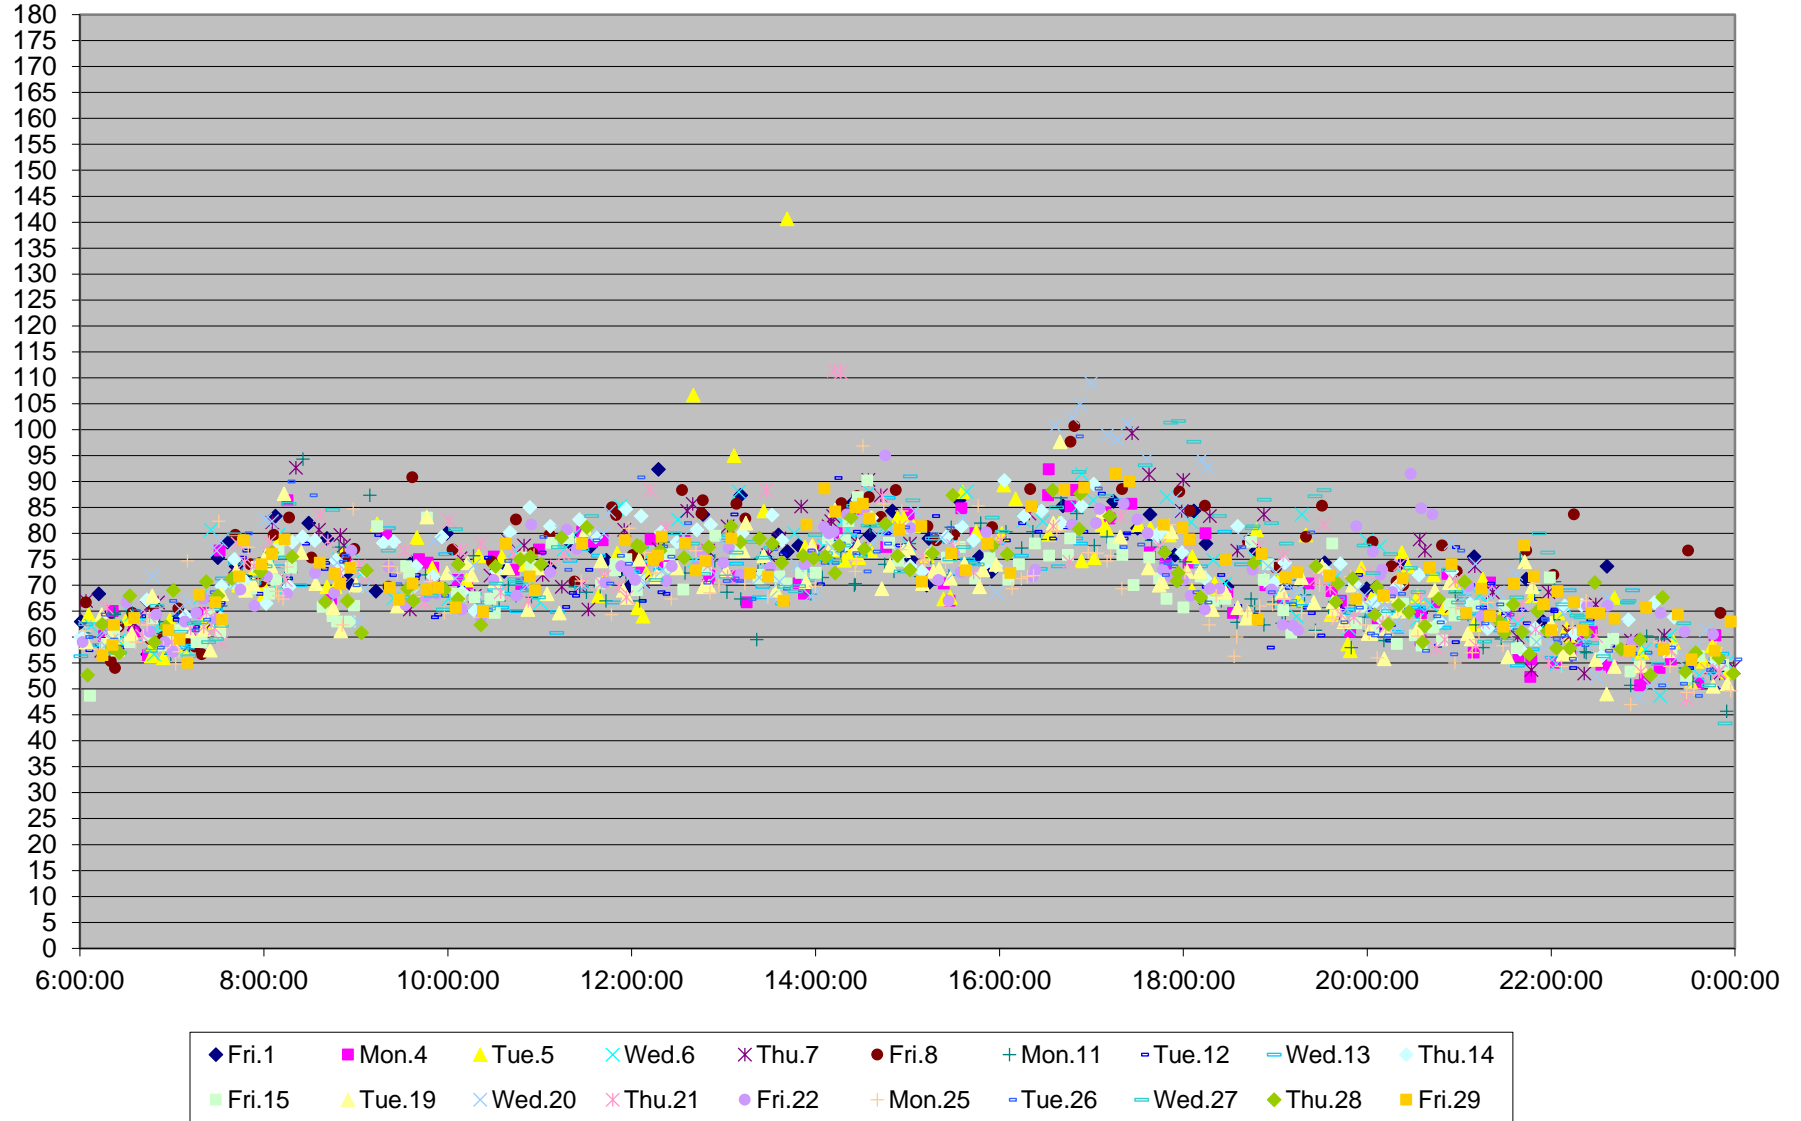

501 Queen Link Times From Queensway Humber To Silver Birch Ave. Eastbound May 2015

501 Queen Link Times From Queensway Humber To Silver Birch Ave. Eastbound May 2015

501 Queen Link Times From Queensway Humber To Silver Birch Ave. Eastbound May 2015

501 Queen Link Times From Queensway Humber To Silver Birch Ave. Eastbound May 2015

501 Queen Link Times From Queensway Humber To Silver Birch Ave. Eastbound May 2015 Weekday Statistics

501 Queen Link Times From Queensway Humber To Silver Birch Ave. Eastbound May 2015 Saturday Statistics

501 Queen Link Times From Queensway Humber To Silver Birch Ave. Eastbound May 2015 Sunday Statistics