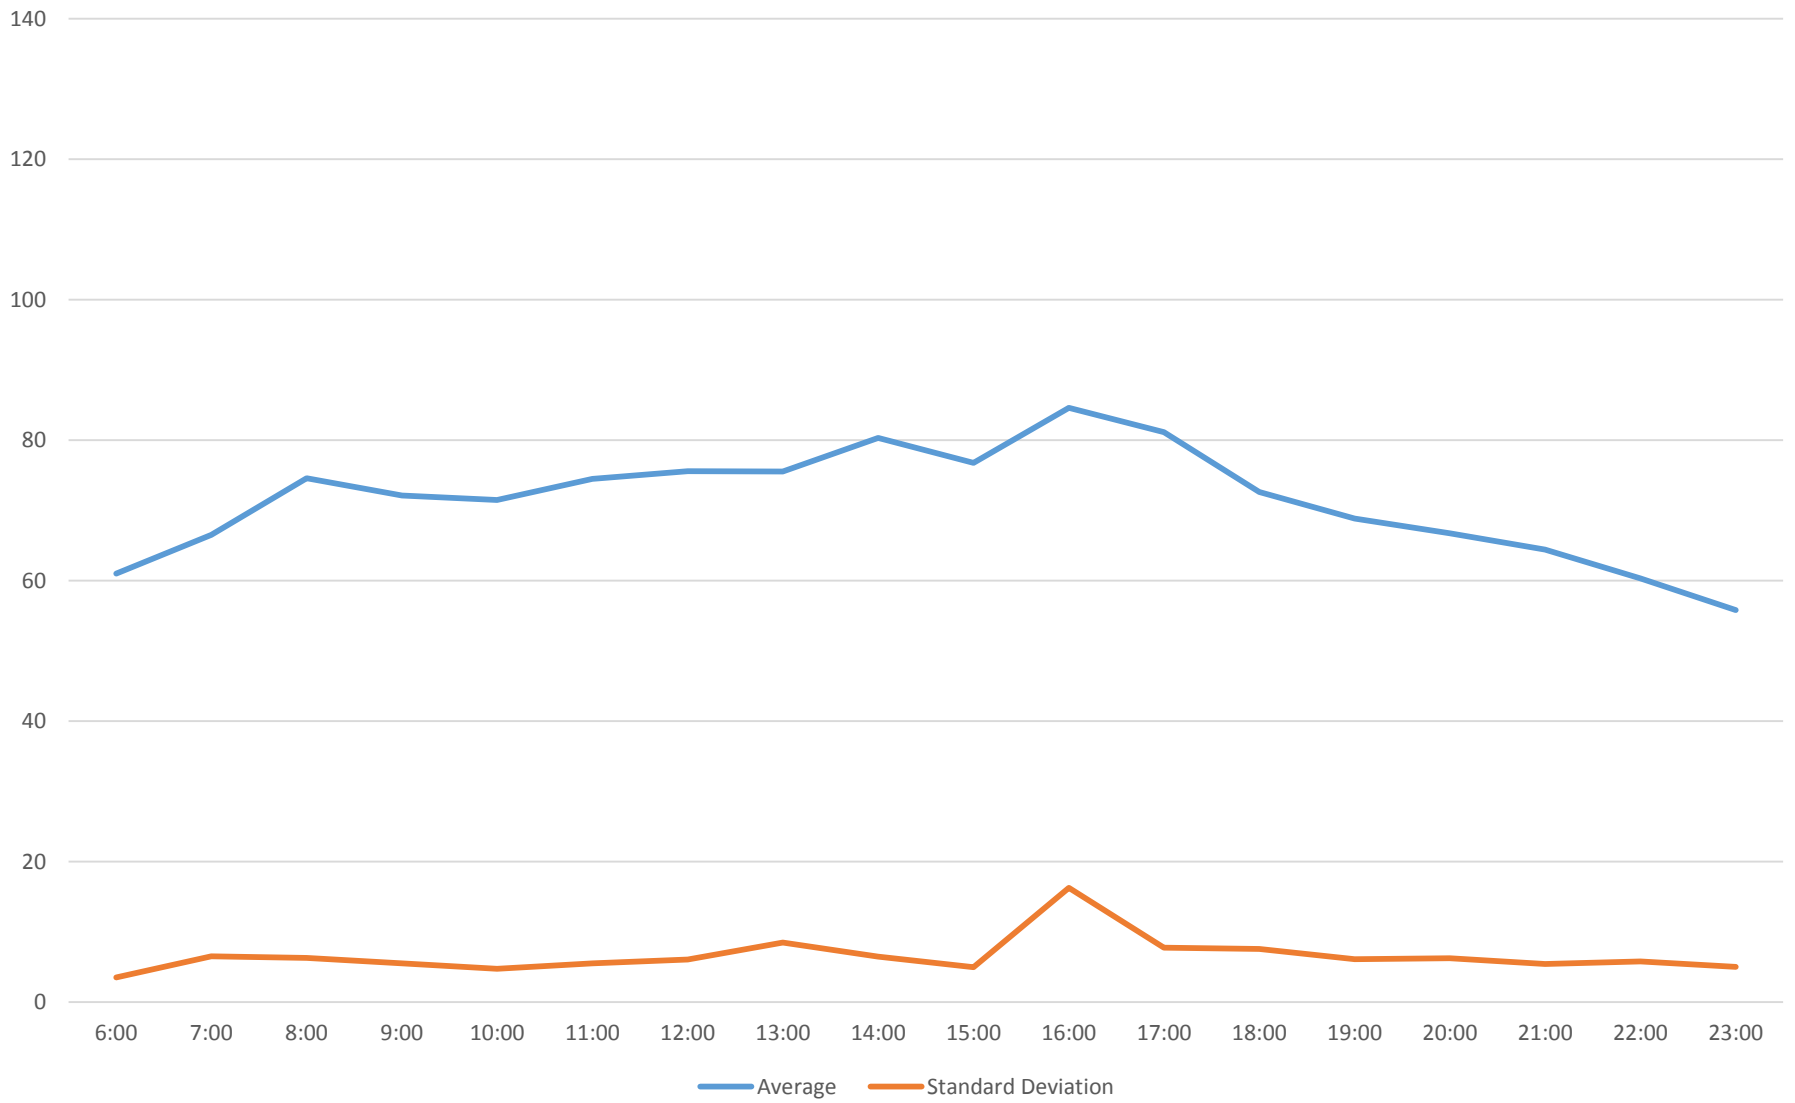

501 Queen Link Times From Queensway Humber To Silver Birch Ave. Eastbound May 2015

501 Queen Link Times From Queensway Humber To Silver Birch Ave. Eastbound May 2015

501 Queen Link Times From Queensway Humber To Silver Birch Ave. Eastbound May 2015

501 Queen Link Times From Queensway Humber To Silver Birch Ave. Eastbound May 2015

501 Queen Link Times From Queensway Humber To Silver Birch Ave. Eastbound May 2015 Weekday Statistics

501 Queen Link Times From Queensway Humber To Silver Birch Ave. Eastbound May 2015 Saturday Statistics

501 Queen Link Times From Queensway Humber To Silver Birch Ave. Eastbound May 2015 Sunday Statistics