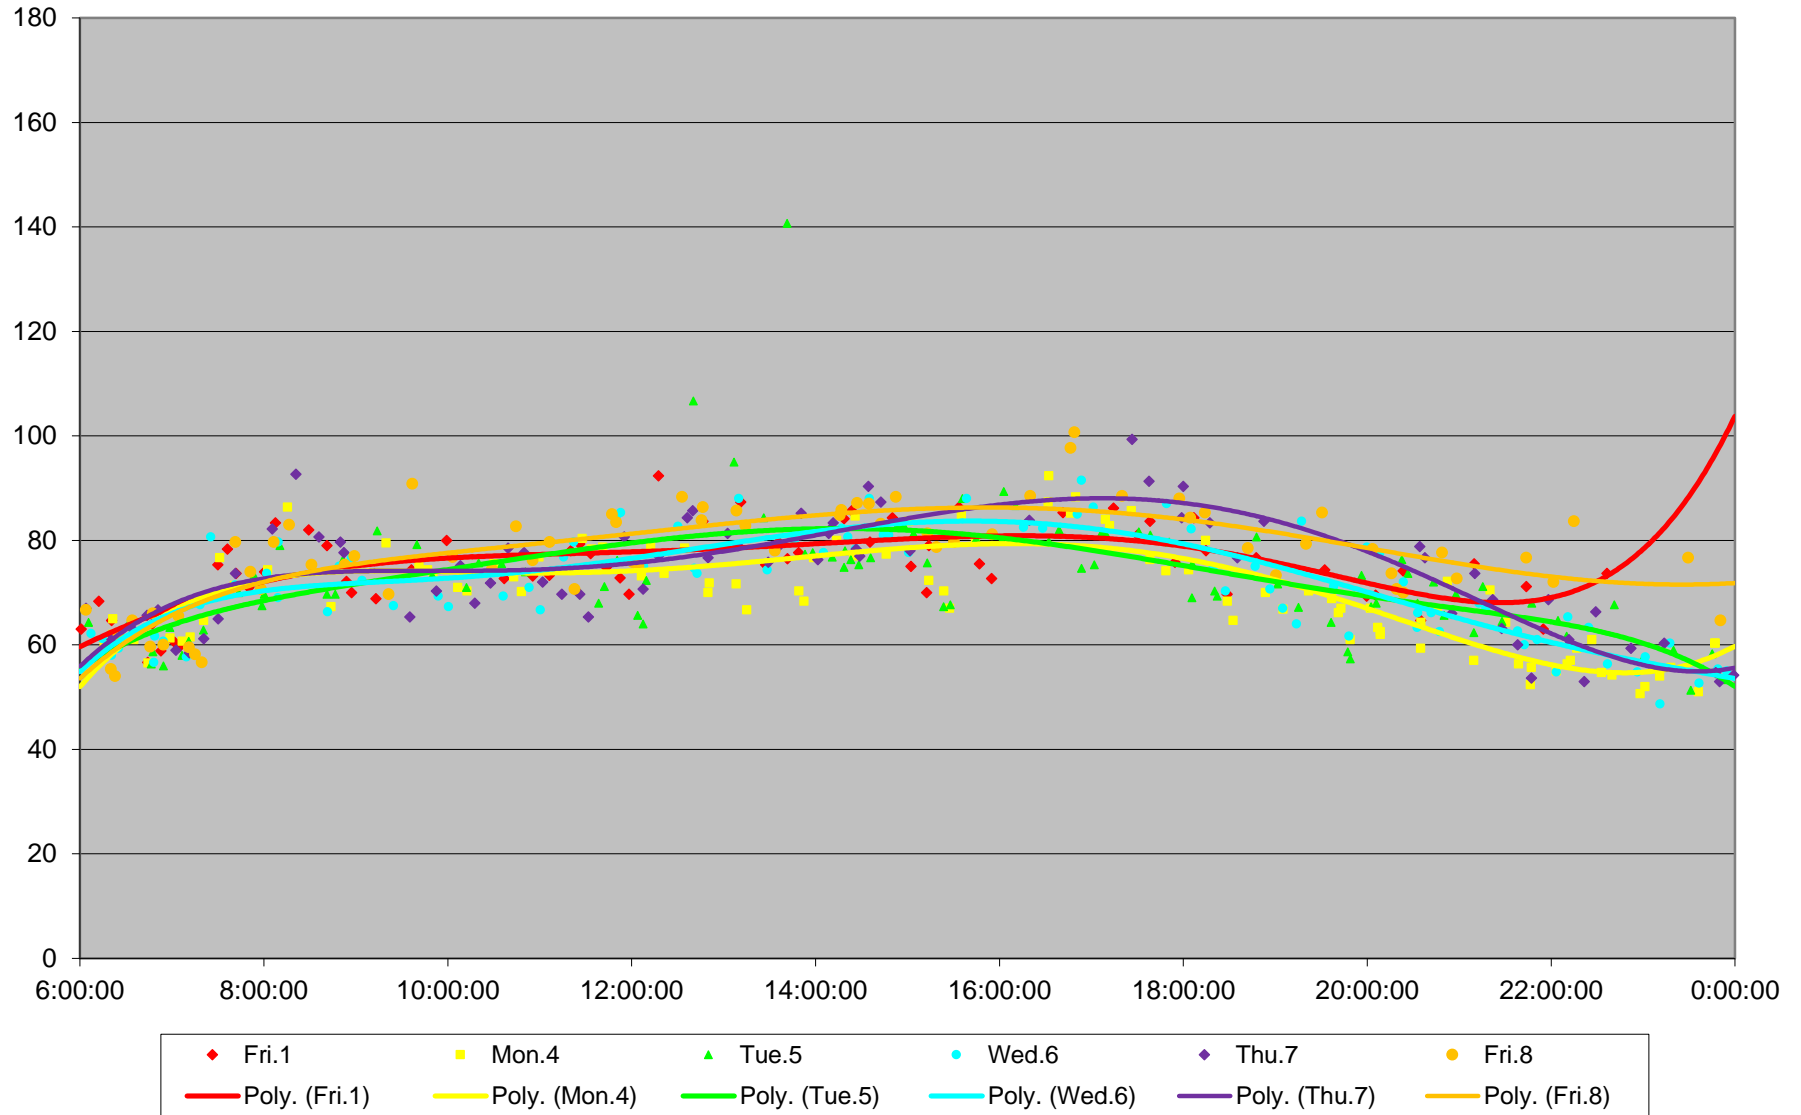

501 Queen Link Times From Queensway Humber To Silver Birch Ave. Eastbound May 2015

501 Queen Link Times From Queensway Humber To Silver Birch Ave. Eastbound May 2015

501 Queen Link Times From Queensway Humber To Silver Birch Ave. Eastbound May 2015

501 Queen Link Times From Queensway Humber To Silver Birch Ave. Eastbound May 2015

501 Queen Link Times From Queensway Humber To Silver Birch Ave. Eastbound May 2015 Weekday Statistics

501 Queen Link Times From Queensway Humber To Silver Birch Ave. Eastbound May 2015 Saturday Statistics

501 Queen Link Times From Queensway Humber To Silver Birch Ave. Eastbound May 2015 Sunday Statistics