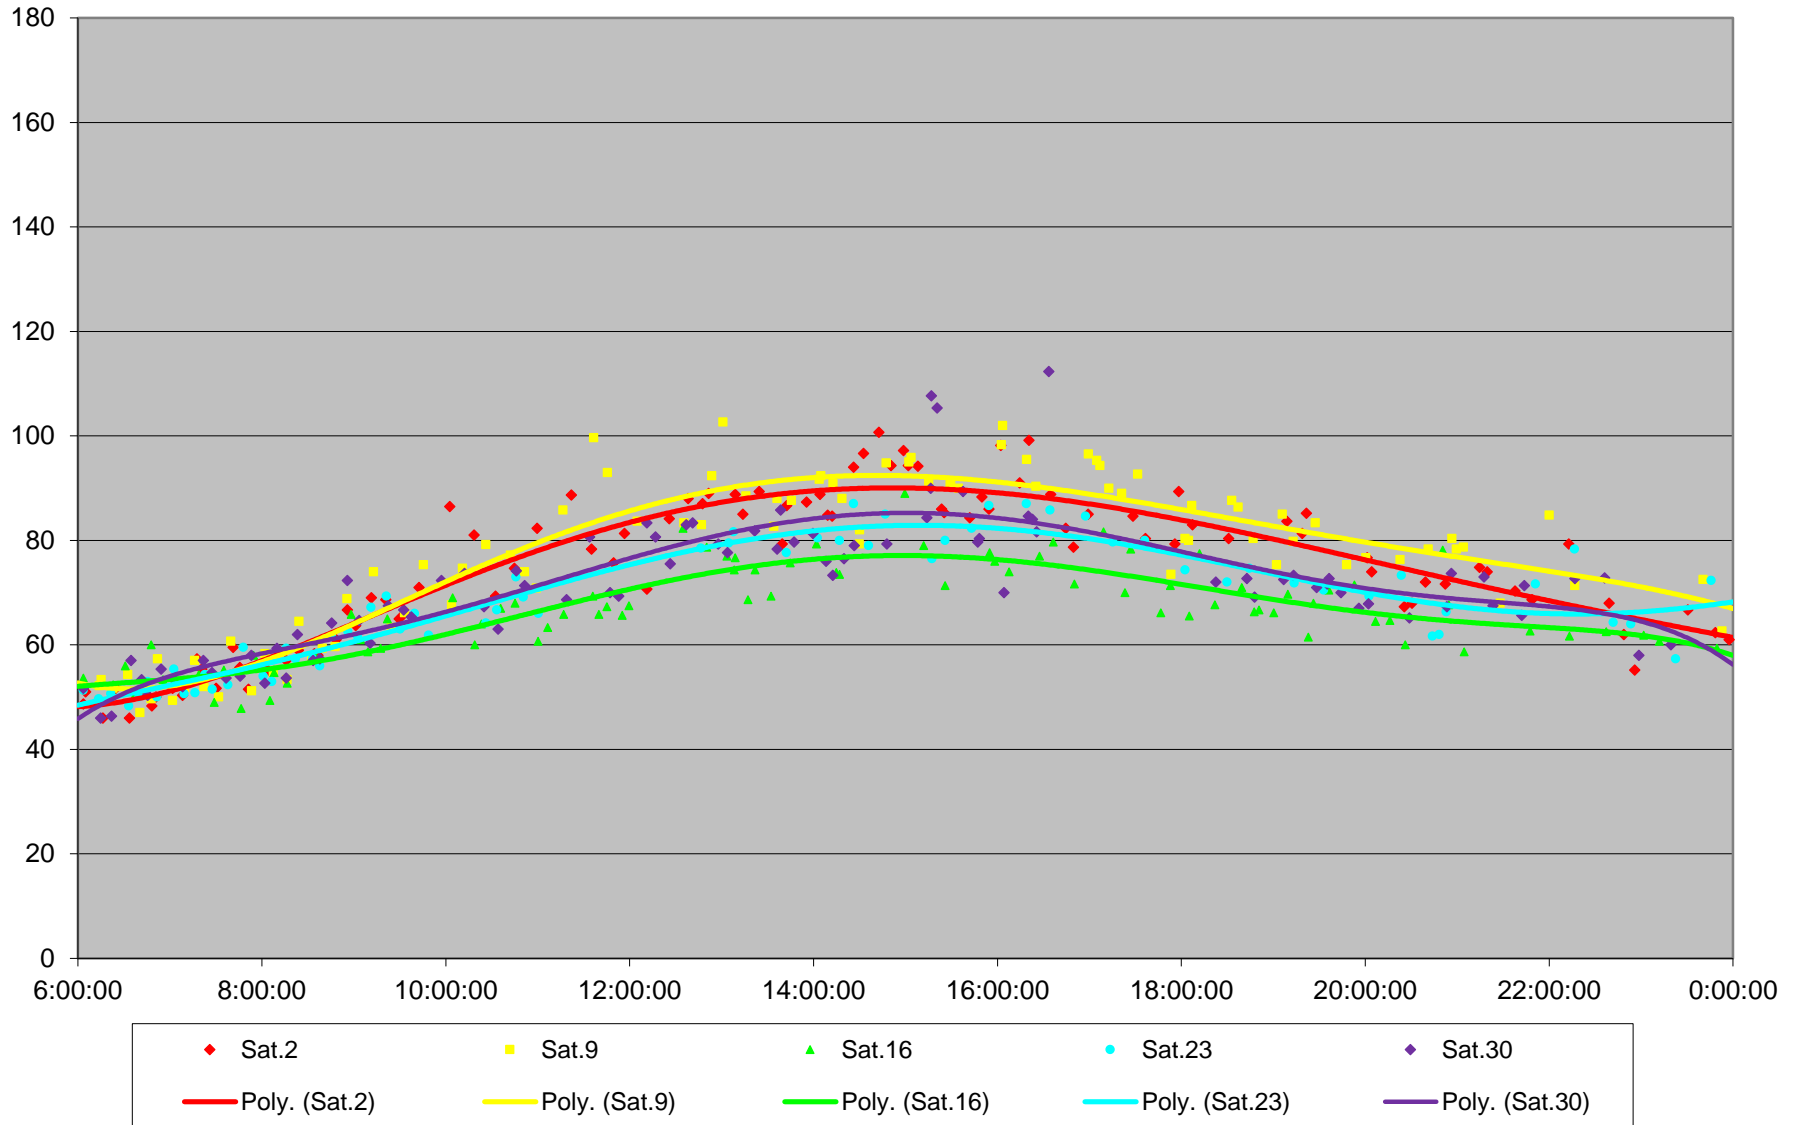

501 Queen Link Times From Queensway Humber To Silver Birch Ave. Eastbound May 2015

501 Queen Link Times From Queensway Humber To Silver Birch Ave. Eastbound May 2015

501 Queen Link Times From Queensway Humber To Silver Birch Ave. Eastbound May 2015

501 Queen Link Times From Queensway Humber To Silver Birch Ave. Eastbound May 2015

501 Queen Link Times From Queensway Humber To Silver Birch Ave. Eastbound May 2015 Weekday Statistics

501 Queen Link Times From Queensway Humber To Silver Birch Ave. Eastbound May 2015 Saturday Statistics

501 Queen Link Times From Queensway Humber To Silver Birch Ave. Eastbound May 2015 Sunday Statistics