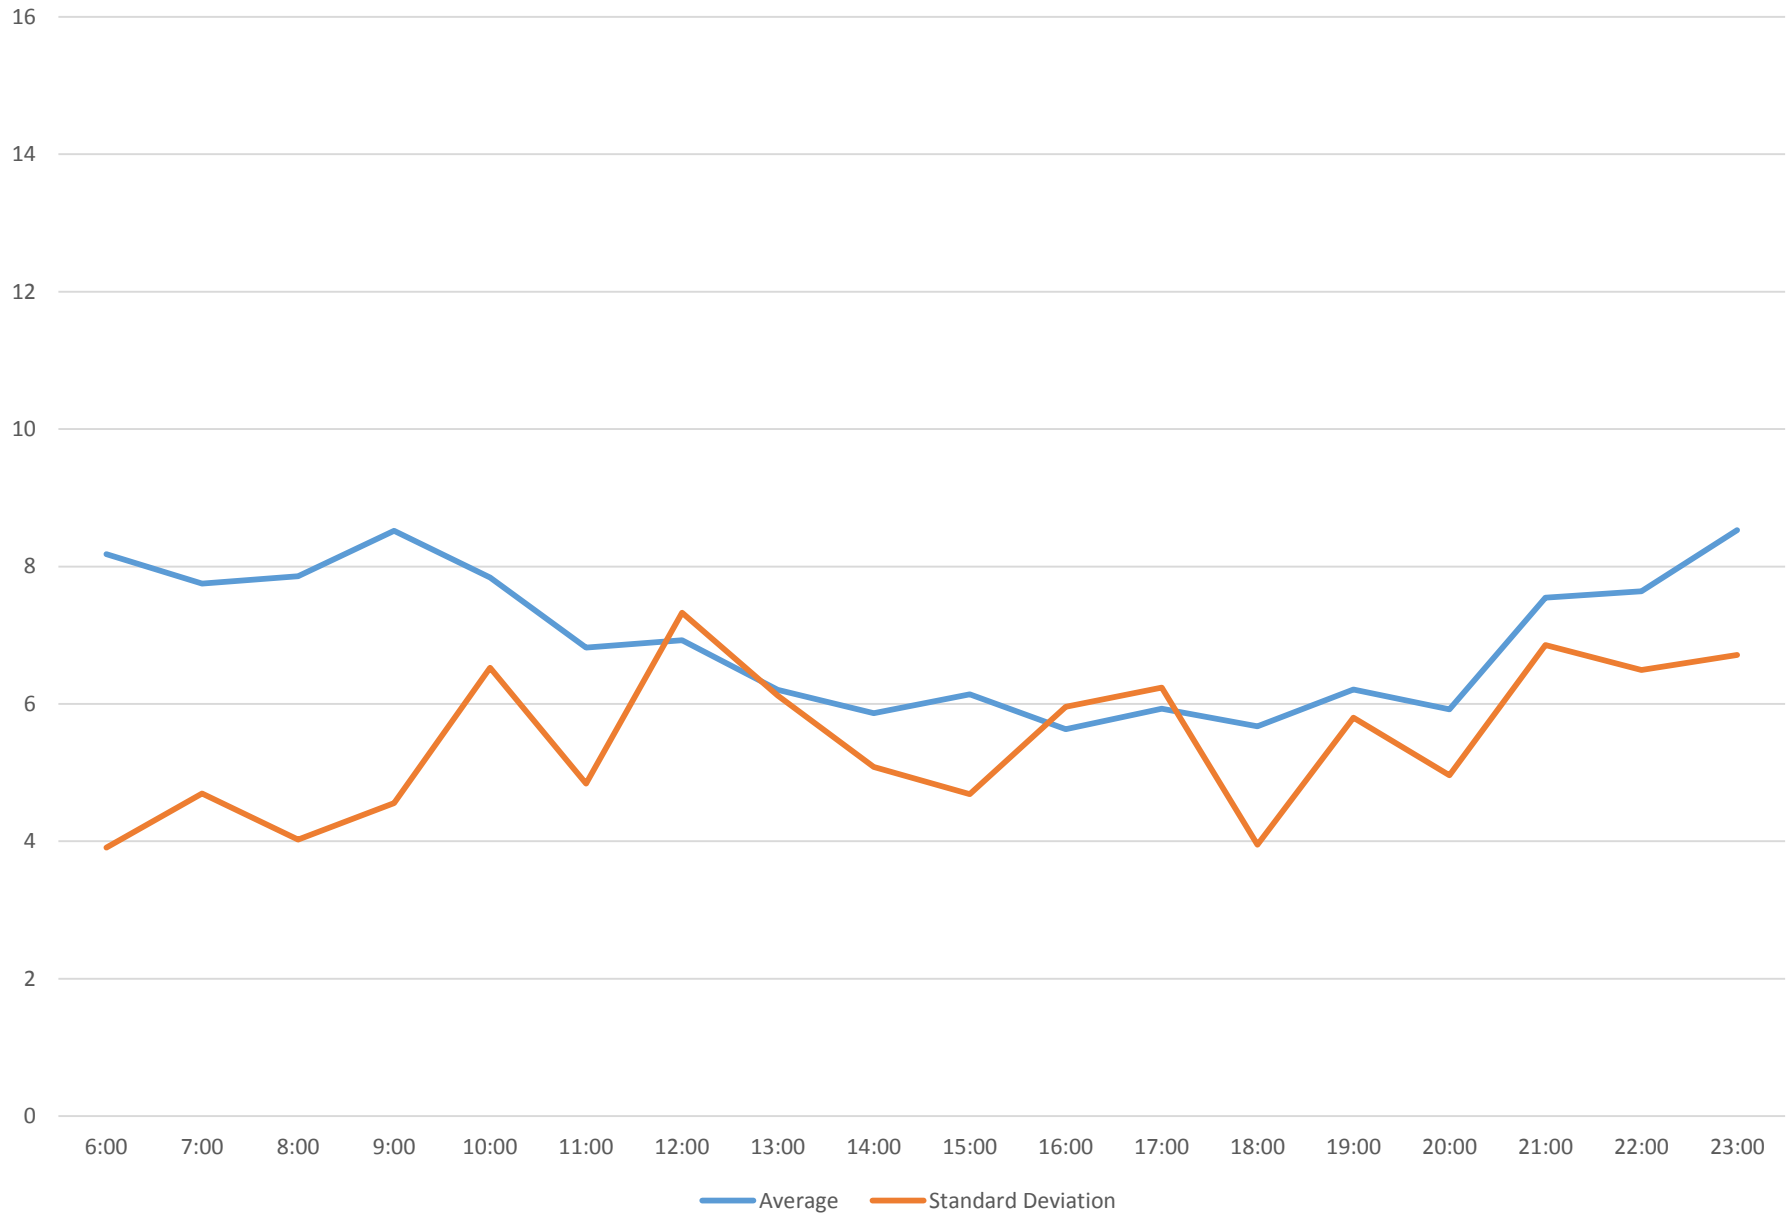

501 Queen Headways at Yonge St. Eastbound May 2015

501 Queen Headways at Yonge St. Eastbound May 2015

501 Queen Headways at Yonge St. Eastbound May 2015

501 Queen Headways at Yonge St. Eastbound May 2015 Weekday Statistics

501 Queen Headways at Yonge St. Eastbound May 2015 Saturday Statistics

501 Queen Headways at Yonge St. Eastbound May 2015 Sunday Statistics