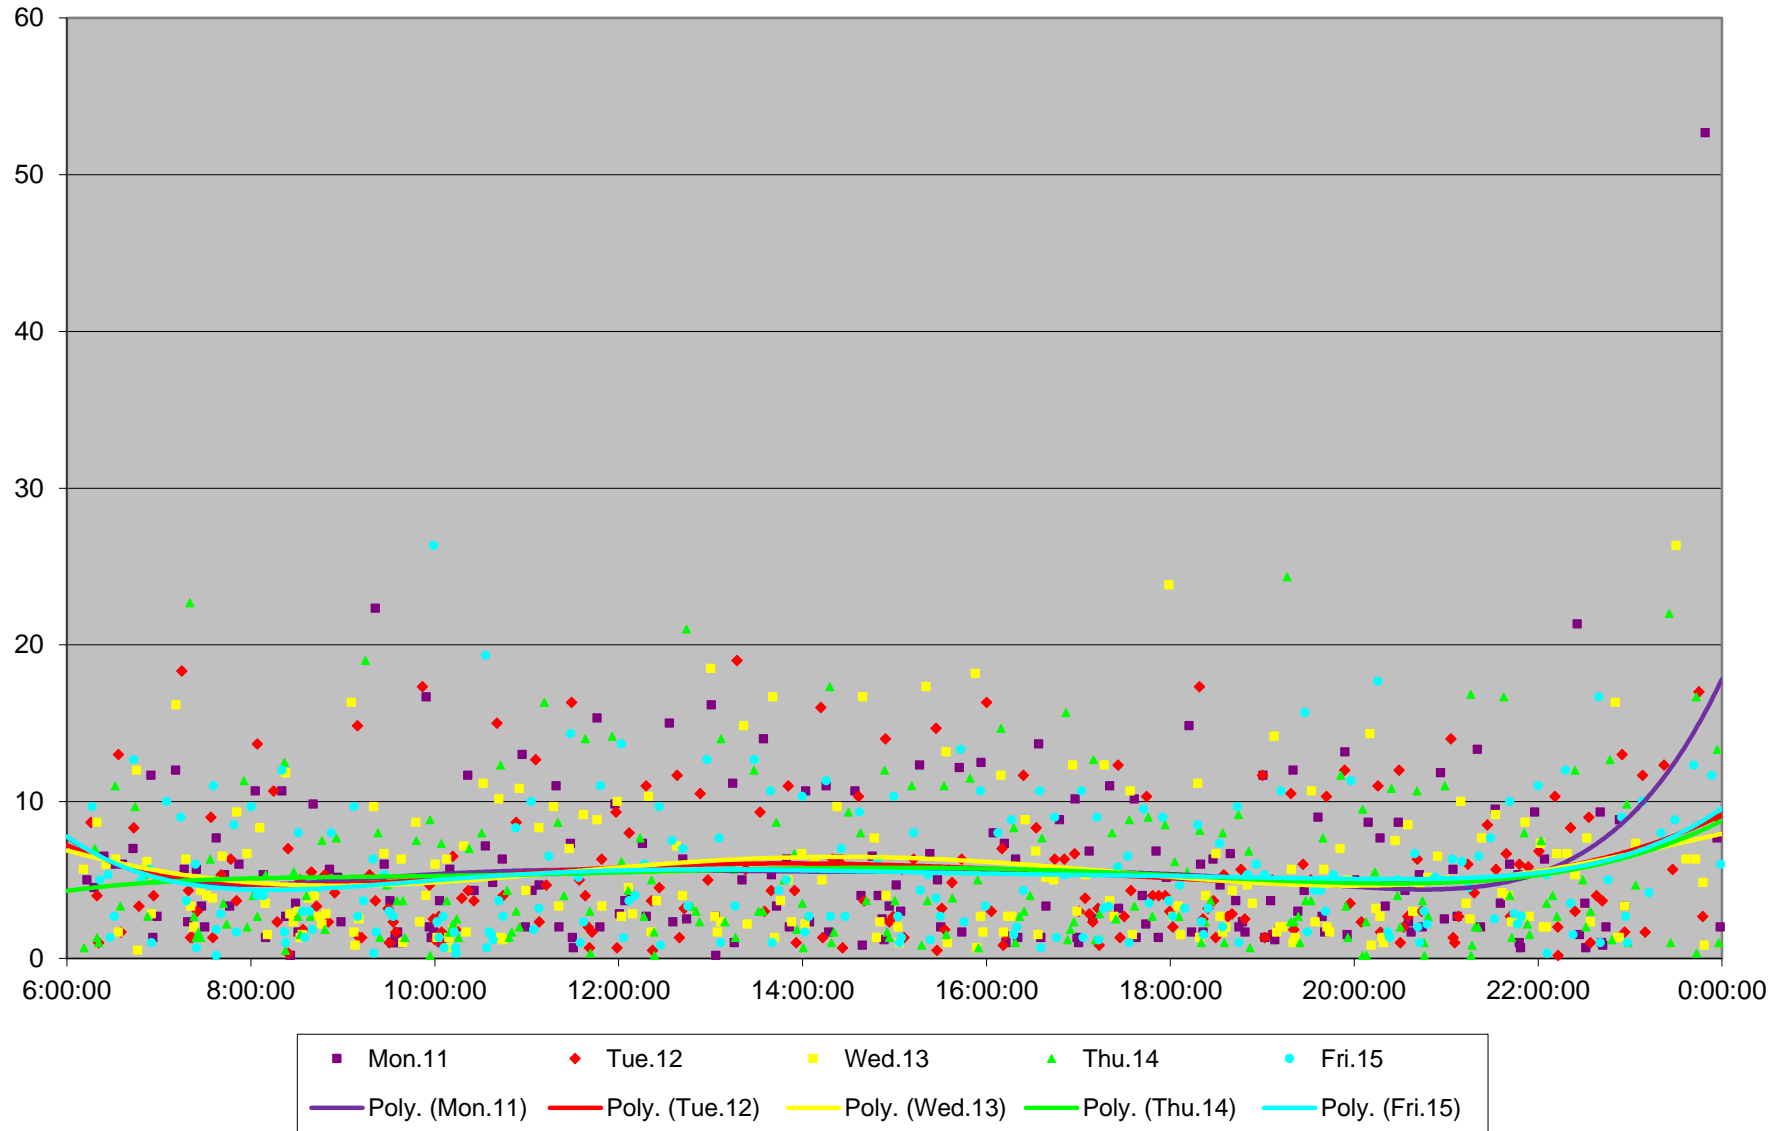

501 Queen Headways at Yonge St. Eastbound May 2015

501 Queen Headways at Yonge St. Eastbound May 2015

501 Queen Headways at Yonge St. Eastbound May 2015

501 Queen Headways at Yonge St. Eastbound May 2015

501 Queen Headways at Yonge St. Eastbound May 2015

501 Queen Headways at Yonge St. Eastbound May 2015

501 Queen Headways at Yonge St. Eastbound May 2015

501 Queen Headways at Yonge St. Eastbound May 2015 Weekday Statistics

501 Queen Headways at Yonge St. Eastbound May 2015 Saturday Statistics

501 Queen Headways at Yonge St. Eastbound May 2015 Sunday Statistics