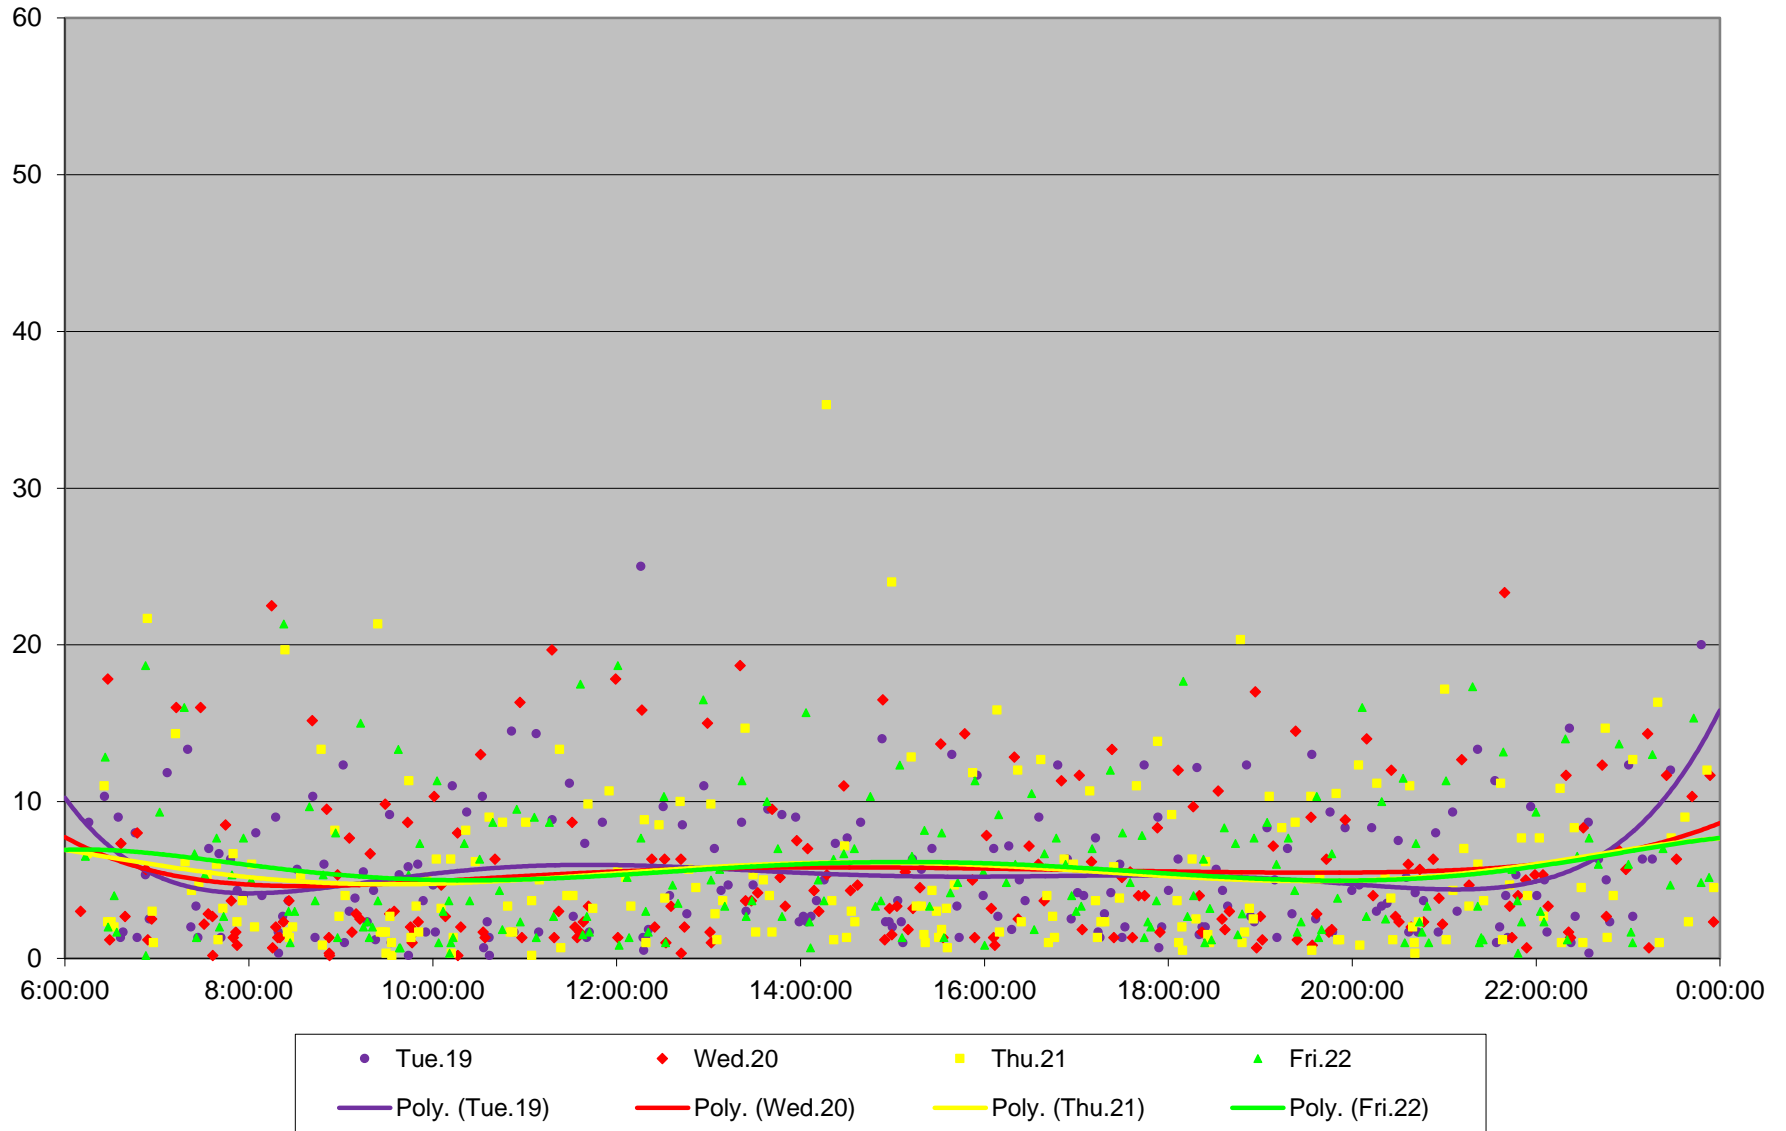

501 Queen Headways at Yonge St. Eastbound May 2015

501 Queen Headways at Yonge St. Eastbound May 2015

501 Queen Headways at Yonge St. Eastbound May 2015

501 Queen Headways at Yonge St. Eastbound May 2015

501 Queen Headways at Yonge St. Eastbound May 2015

501 Queen Headways at Yonge St. Eastbound May 2015

501 Queen Headways at Yonge St. Eastbound May 2015

501 Queen Headways at Yonge St. Eastbound May 2015 Weekday Statistics

501 Queen Headways at Yonge St. Eastbound May 2015 Saturday Statistics

501 Queen Headways at Yonge St. Eastbound May 2015 Sunday Statistics