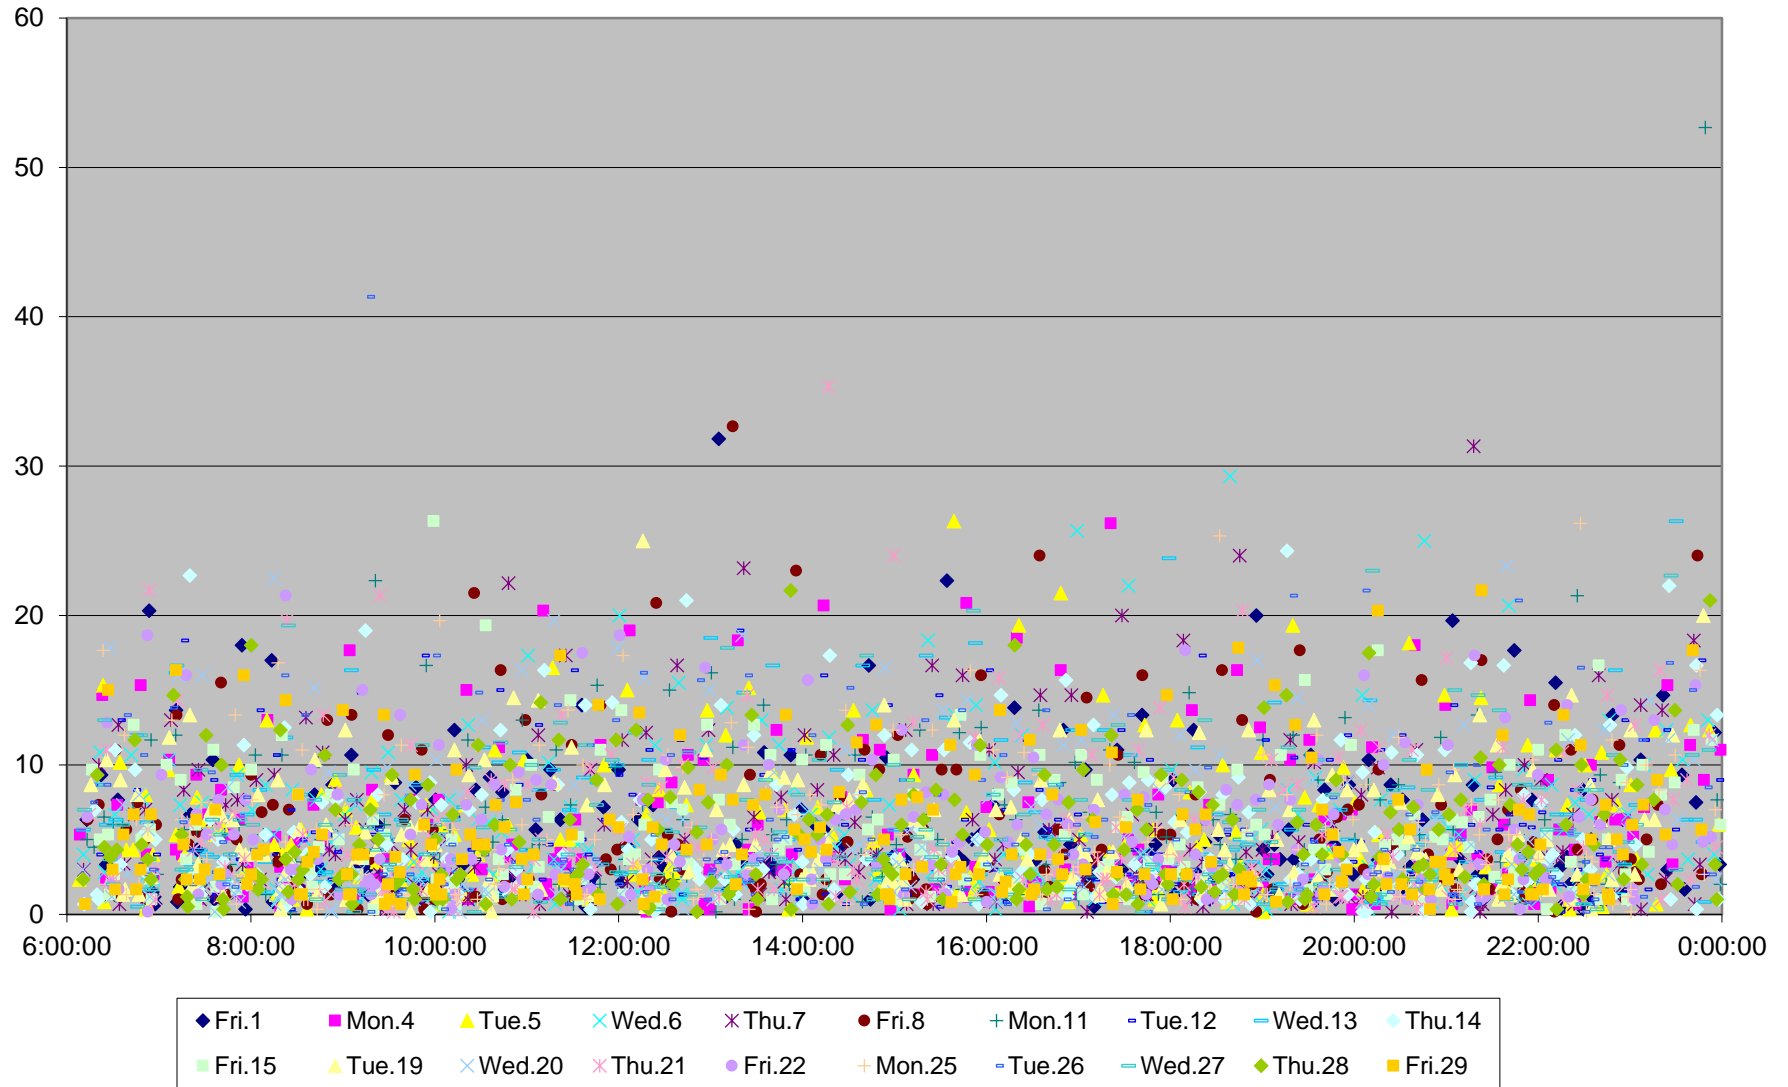

501 Queen Headways at Yonge St. Eastbound May 2015

501 Queen Headways at Yonge St. Eastbound May 2015

501 Queen Headways at Yonge St. Eastbound May 2015

501 Queen Headways at Yonge St. Eastbound May 2015

501 Queen Headways at Yonge St. Eastbound May 2015

501 Queen Headways at Yonge St. Eastbound May 2015

501 Queen Headways at Yonge St. Eastbound May 2015

501 Queen Headways at Yonge St. Eastbound May 2015 Weekday Statistics

501 Queen Headways at Yonge St. Eastbound May 2015 Saturday Statistics

501 Queen Headways at Yonge St. Eastbound May 2015 Sunday Statistics