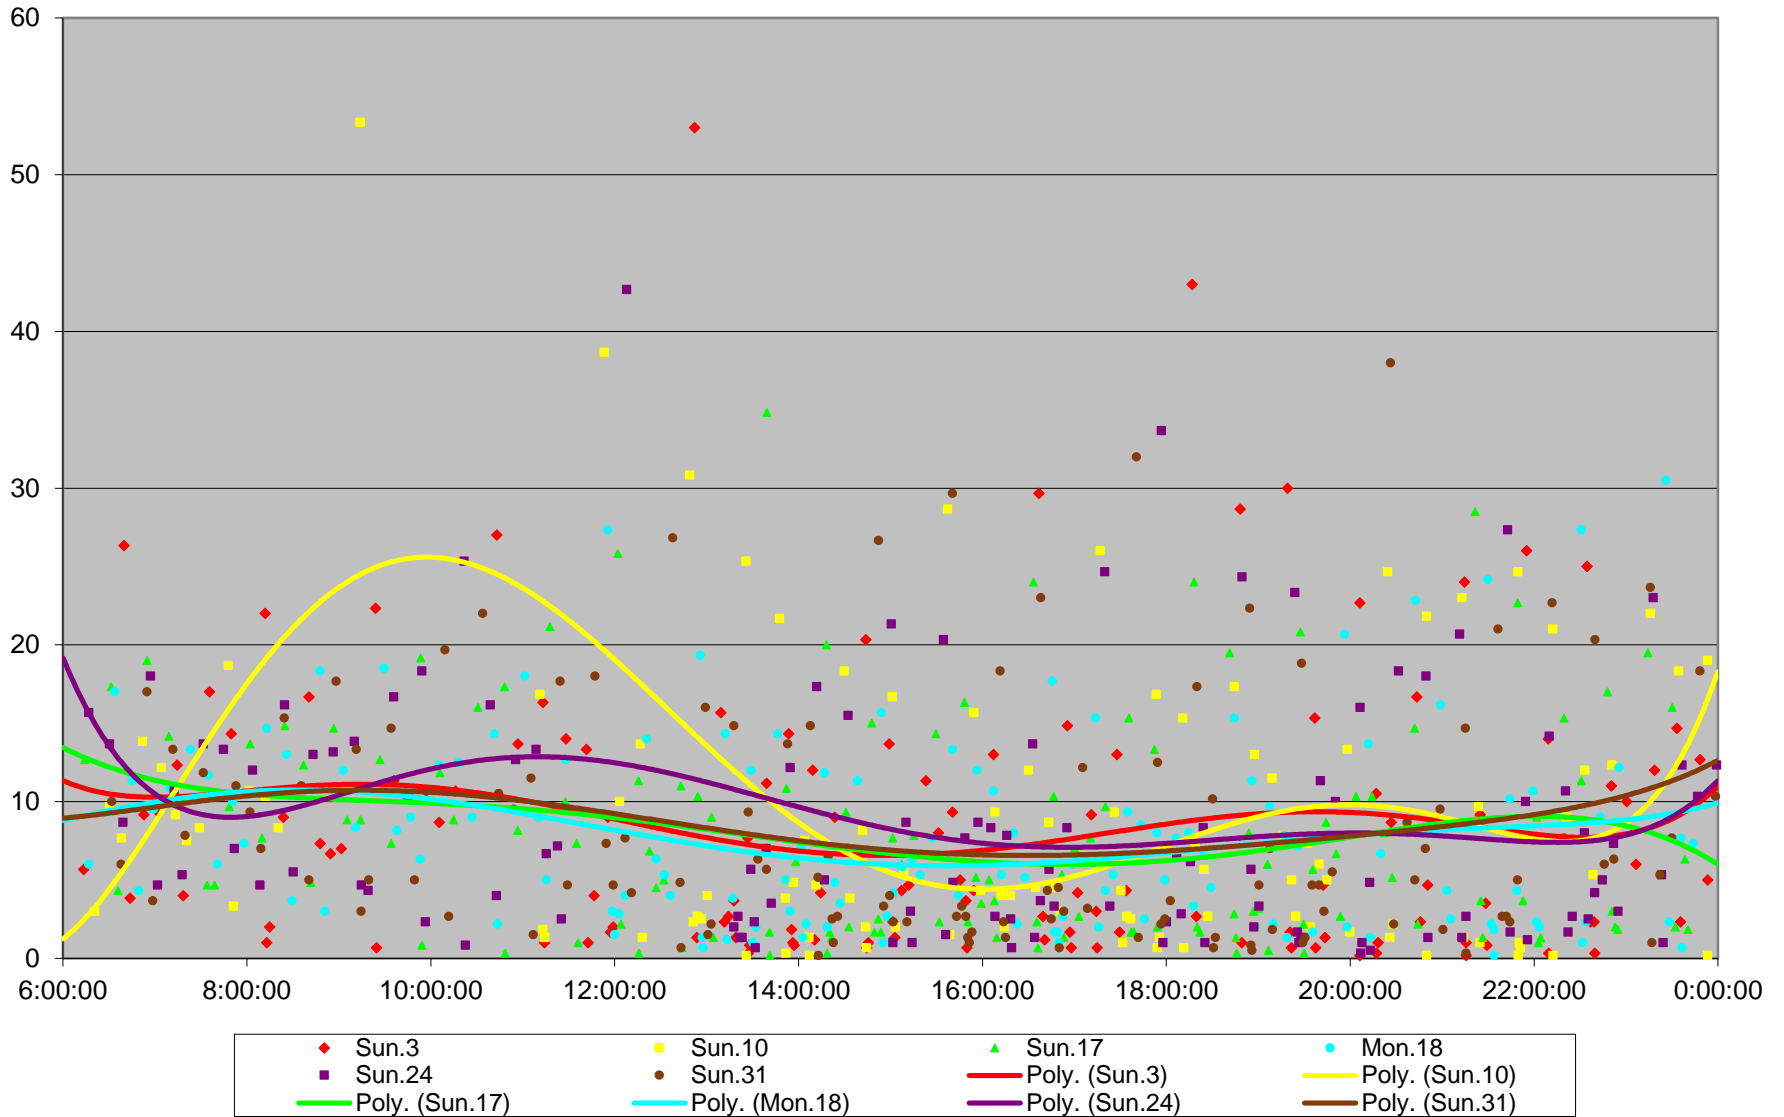

501 Queen Headways at Yonge St. Eastbound May 2015

501 Queen Headways at Yonge St. Eastbound May 2015

501 Queen Headways at Yonge St. Eastbound May 2015

501 Queen Headways at Yonge St. Eastbound May 2015

501 Queen Headways at Yonge St. Eastbound May 2015

501 Queen Headways at Yonge St. Eastbound May 2015

501 Queen Headways at Yonge St. Eastbound May 2015

501 Queen Headways at Yonge St. Eastbound May 2015 Weekday Statistics

501 Queen Headways at Yonge St. Eastbound May 2015 Saturday Statistics

501 Queen Headways at Yonge St. Eastbound May 2015 Sunday Statistics