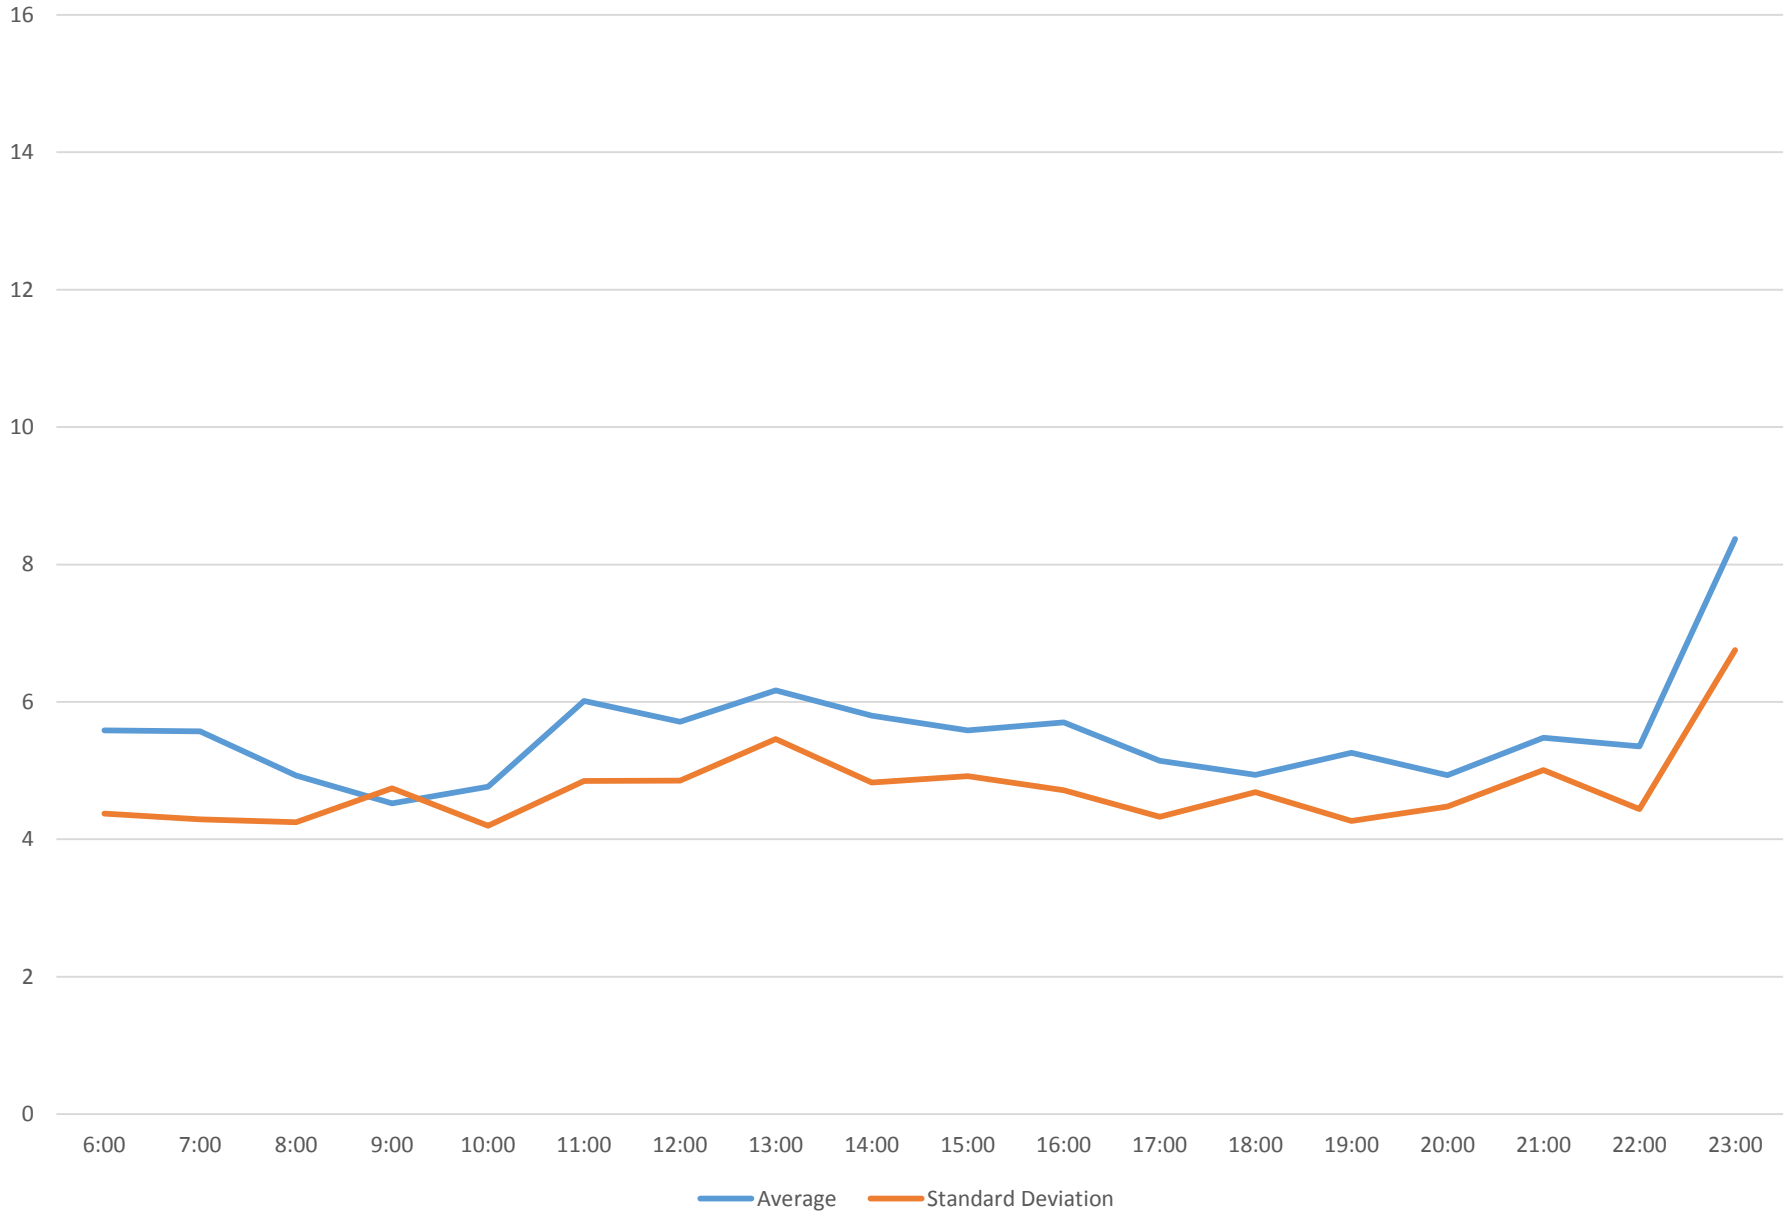

501 Queen Headways at Yonge St. Eastbound May 2015

501 Queen Headways at Yonge St. Eastbound May 2015

501 Queen Headways at Yonge St. Eastbound May 2015

501 Queen Headways at Yonge St. Eastbound May 2015 Weekday Statistics

501 Queen Headways at Yonge St. Eastbound May 2015 Saturday Statistics

501 Queen Headways at Yonge St. Eastbound May 2015 Sunday Statistics