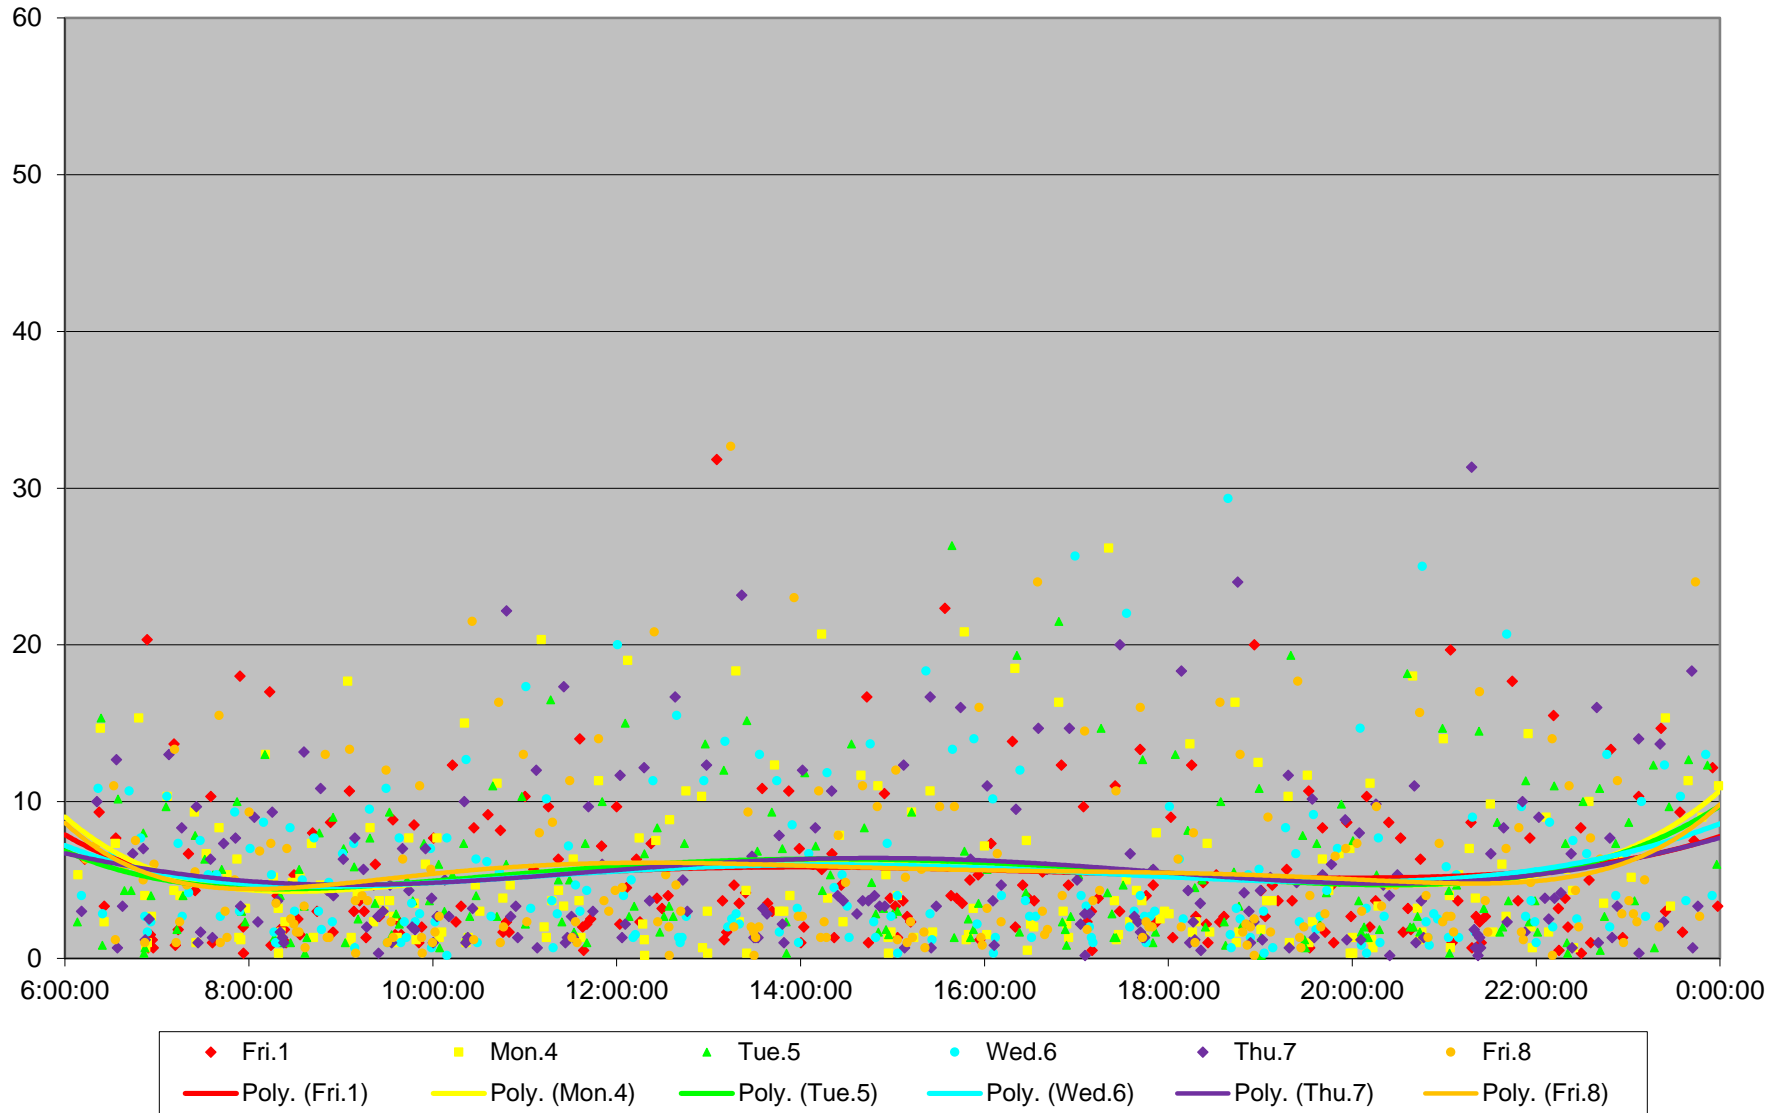

501 Queen Headways at Yonge St. Eastbound May 2015

501 Queen Headways at Yonge St. Eastbound May 2015

501 Queen Headways at Yonge St. Eastbound May 2015

501 Queen Headways at Yonge St. Eastbound May 2015

501 Queen Headways at Yonge St. Eastbound May 2015

501 Queen Headways at Yonge St. Eastbound May 2015

501 Queen Headways at Yonge St. Eastbound May 2015

501 Queen Headways at Yonge St. Eastbound May 2015 Weekday Statistics

501 Queen Headways at Yonge St. Eastbound May 2015 Saturday Statistics

501 Queen Headways at Yonge St. Eastbound May 2015 Sunday Statistics