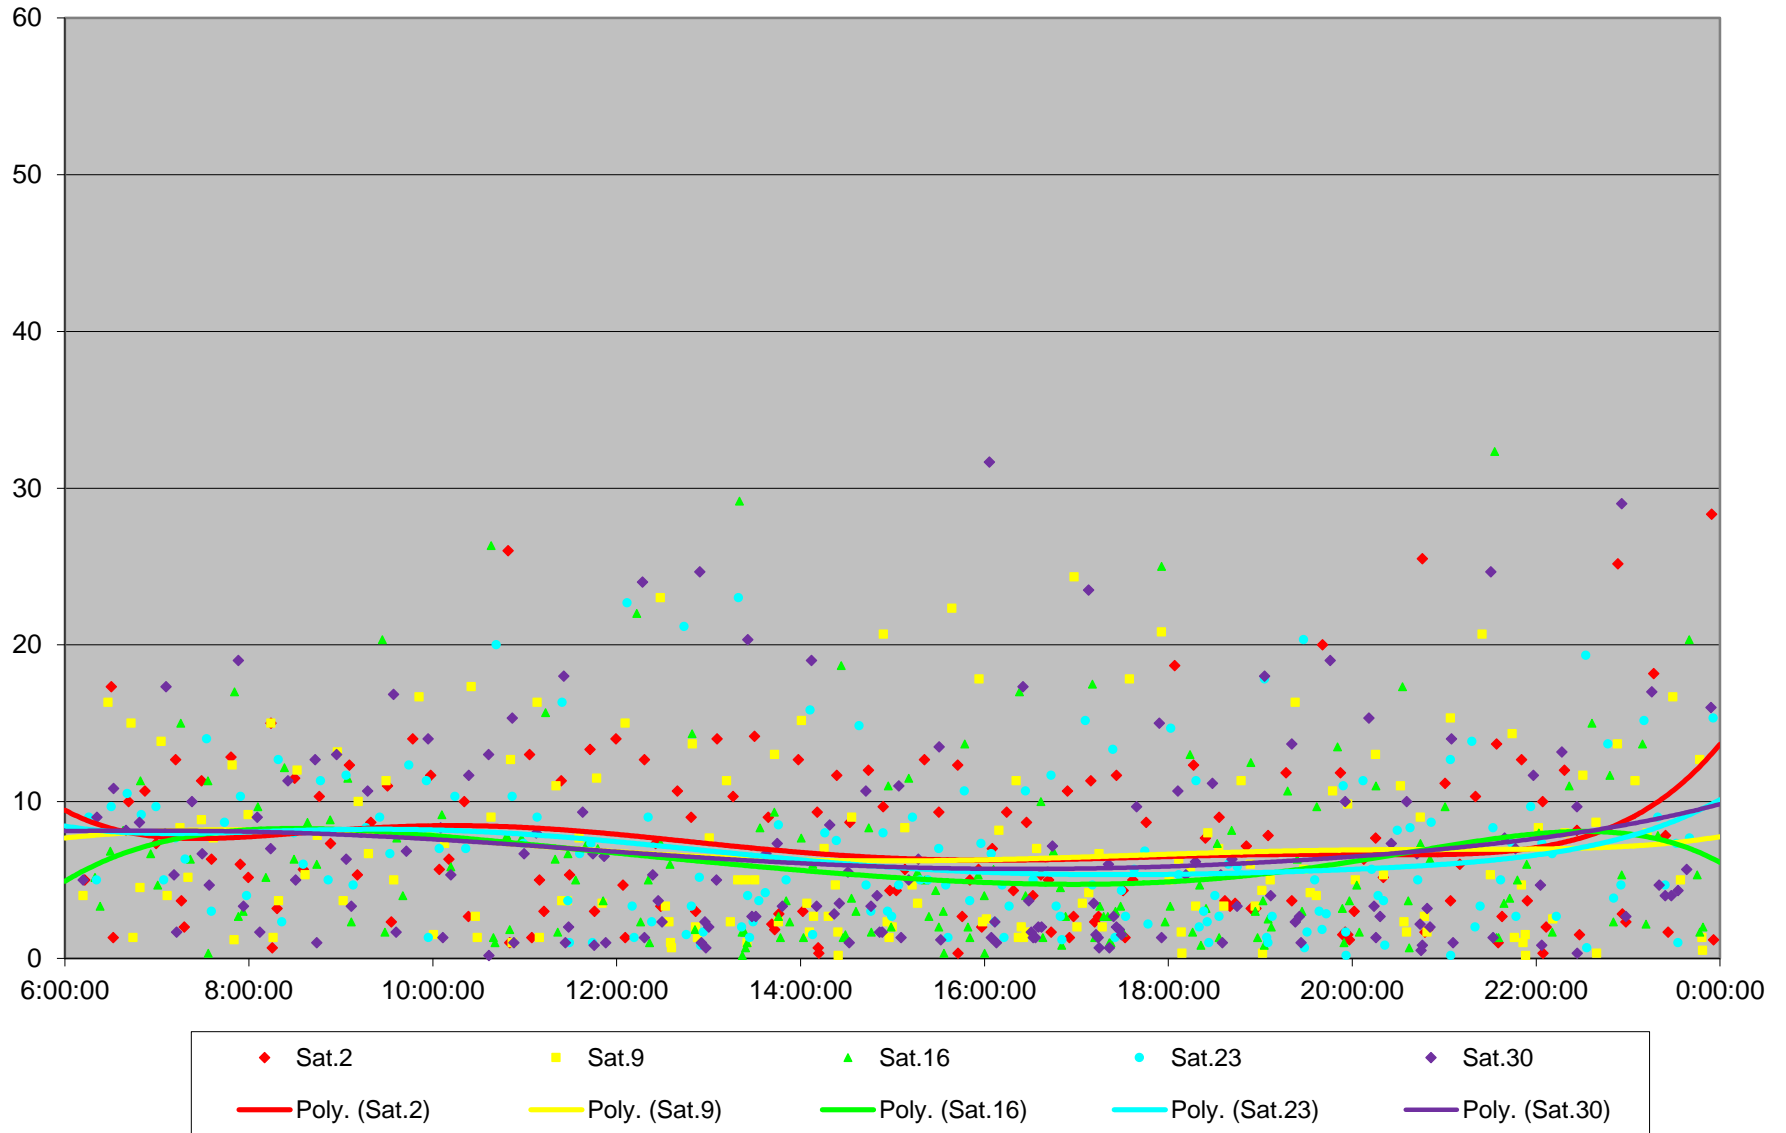

501 Queen Headways at Yonge St. Eastbound May 2015

501 Queen Headways at Yonge St. Eastbound May 2015

501 Queen Headways at Yonge St. Eastbound May 2015

501 Queen Headways at Yonge St. Eastbound May 2015

501 Queen Headways at Yonge St. Eastbound May 2015

501 Queen Headways at Yonge St. Eastbound May 2015

501 Queen Headways at Yonge St. Eastbound May 2015

501 Queen Headways at Yonge St. Eastbound May 2015 Weekday Statistics

501 Queen Headways at Yonge St. Eastbound May 2015 Saturday Statistics

501 Queen Headways at Yonge St. Eastbound May 2015 Sunday Statistics