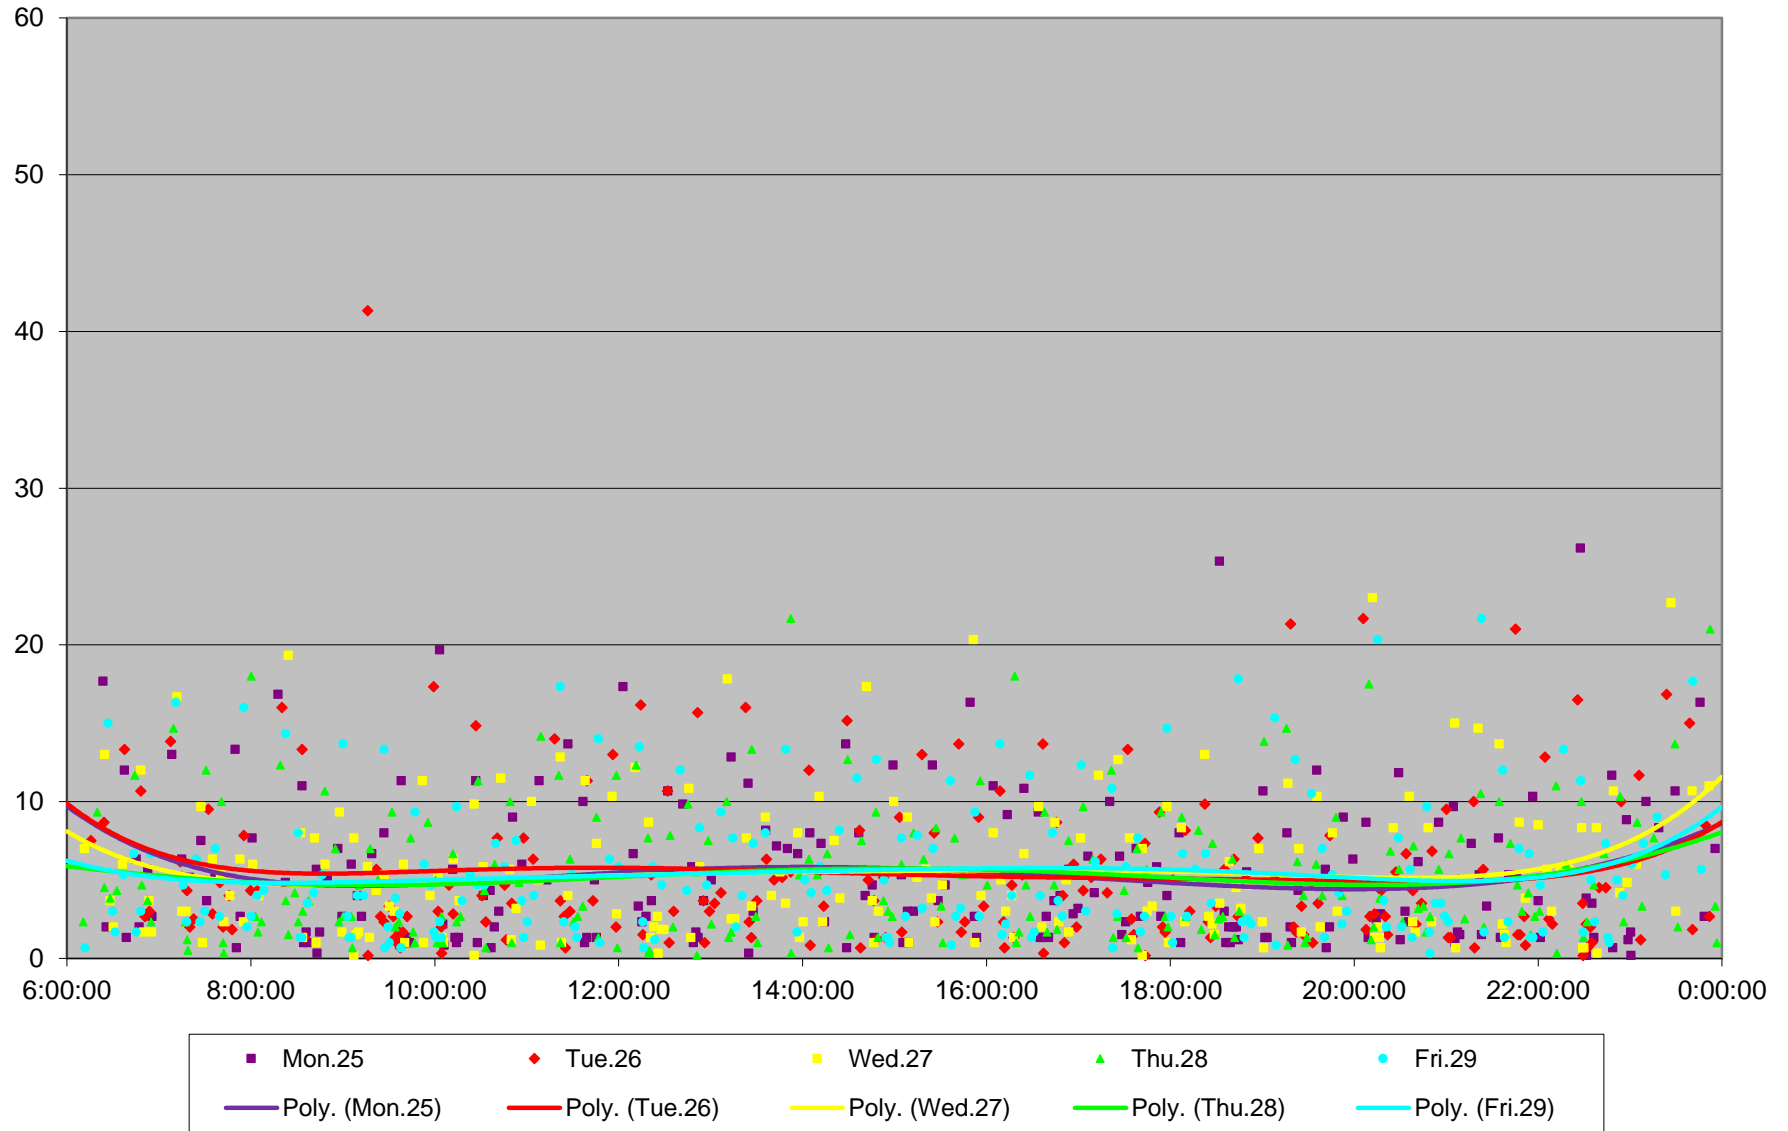

501 Queen Headways at Yonge St. Eastbound May 2015

501 Queen Headways at Yonge St. Eastbound May 2015

501 Queen Headways at Yonge St. Eastbound May 2015

501 Queen Headways at Yonge St. Eastbound May 2015

501 Queen Headways at Yonge St. Eastbound May 2015

501 Queen Headways at Yonge St. Eastbound May 2015

501 Queen Headways at Yonge St. Eastbound May 2015

501 Queen Headways at Yonge St. Eastbound May 2015 Weekday Statistics

501 Queen Headways at Yonge St. Eastbound May 2015 Saturday Statistics

501 Queen Headways at Yonge St. Eastbound May 2015 Sunday Statistics