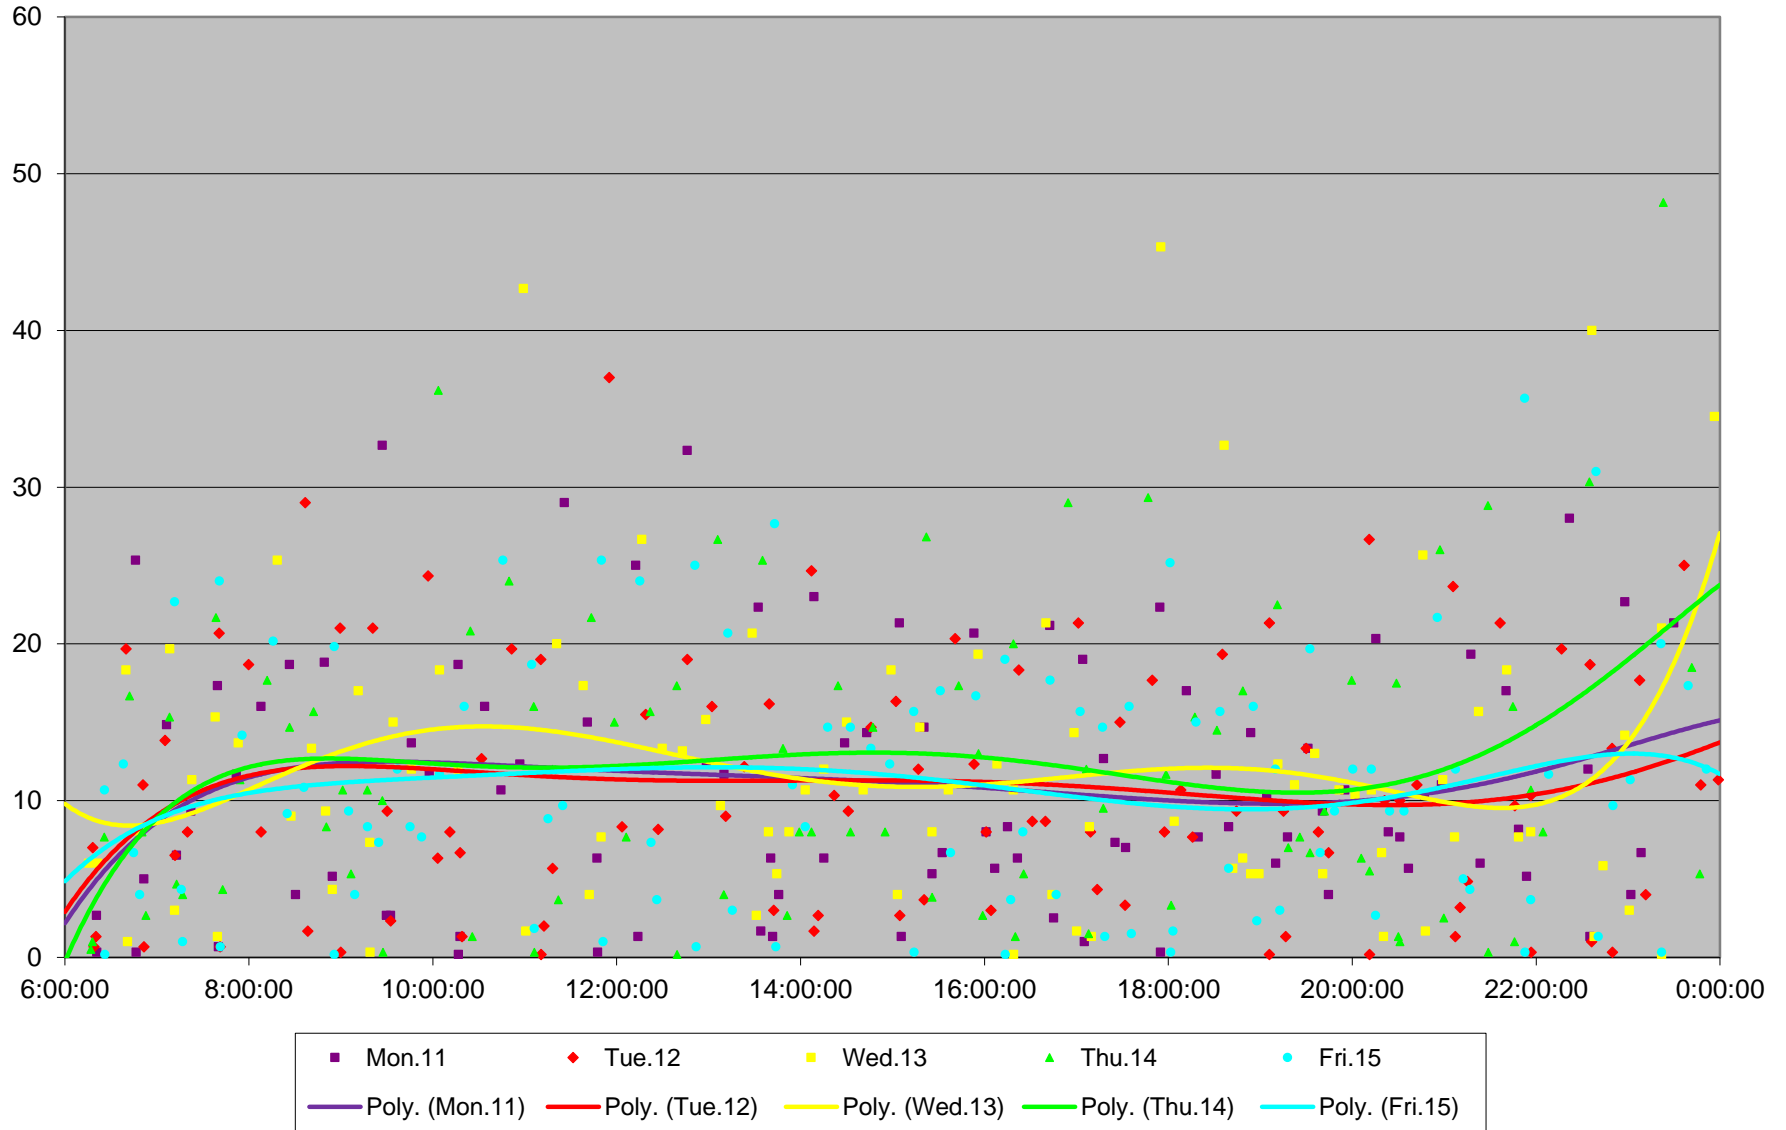

### 501 Queen Headways at Long Branch Loop Westbound May 2015