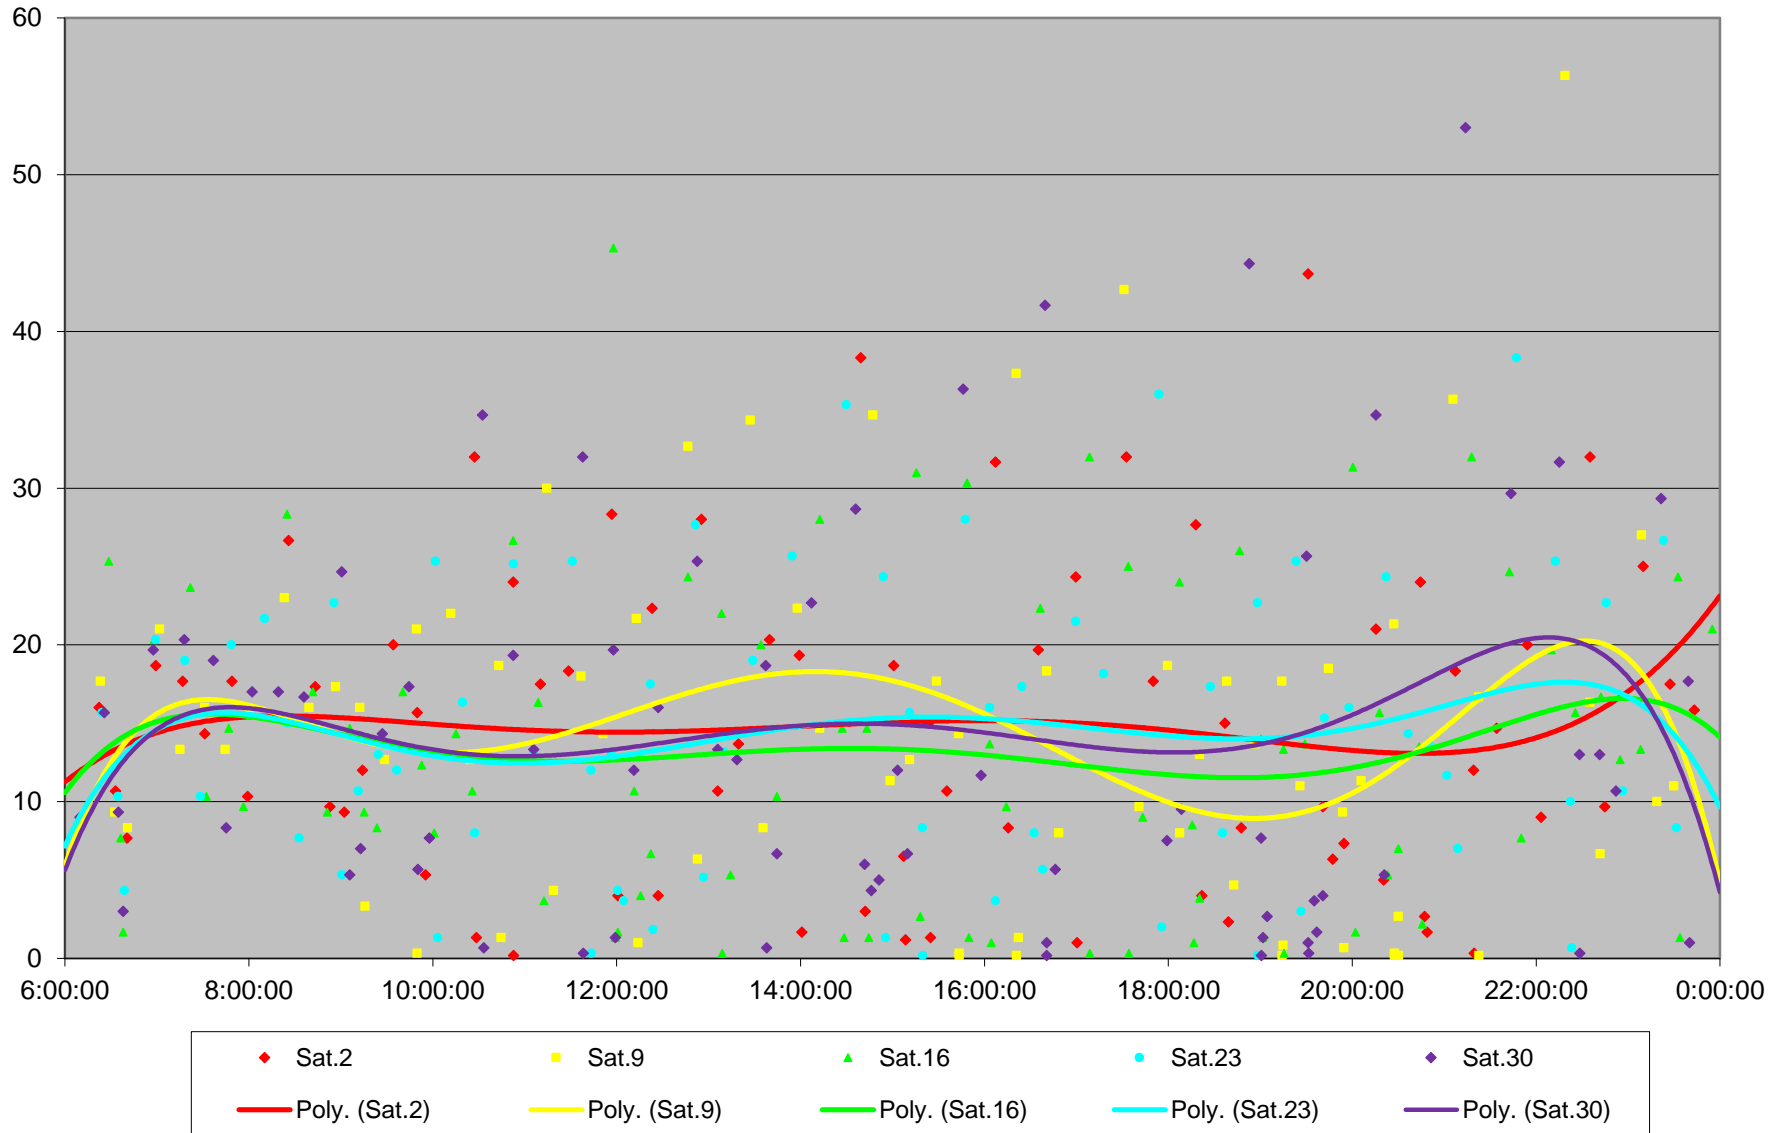

501 Queen Headways at Long Branch Loop Westbound May 2015