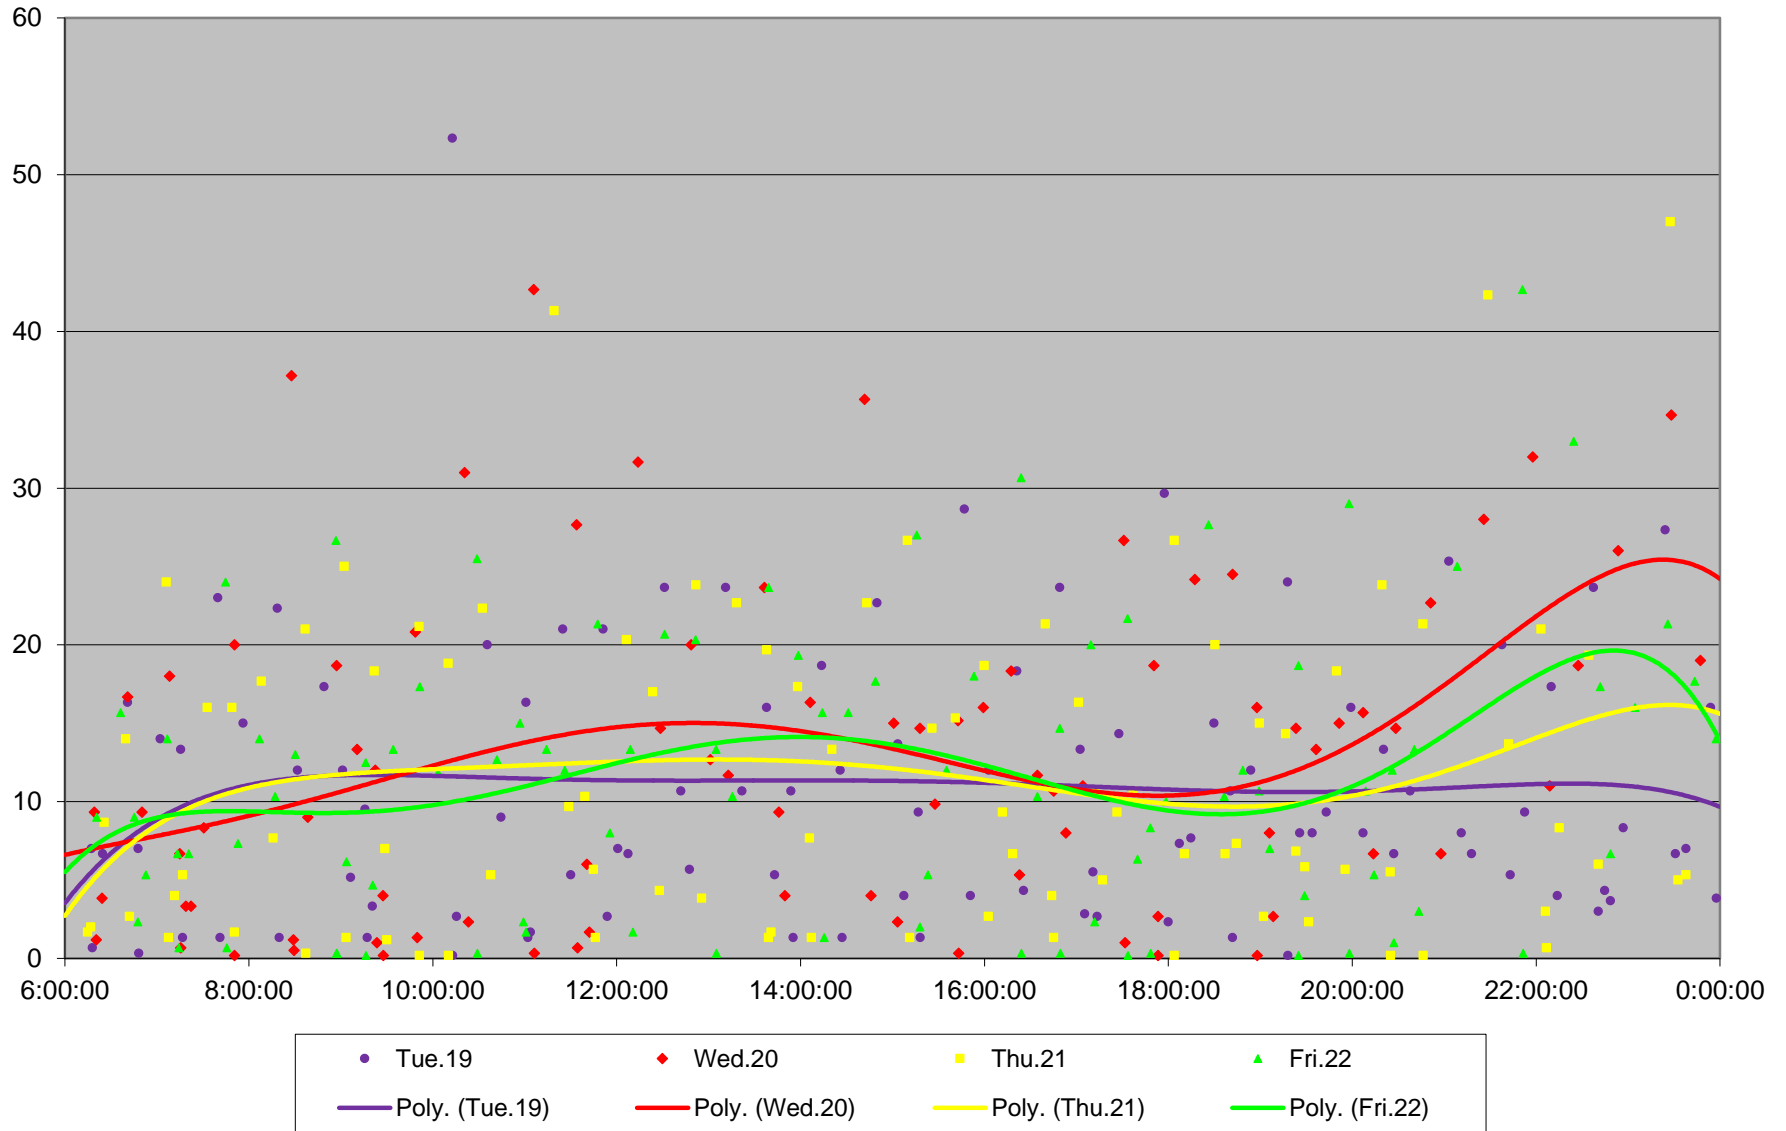

### 501 Queen Headways at Long Branch Loop Westbound May 2015