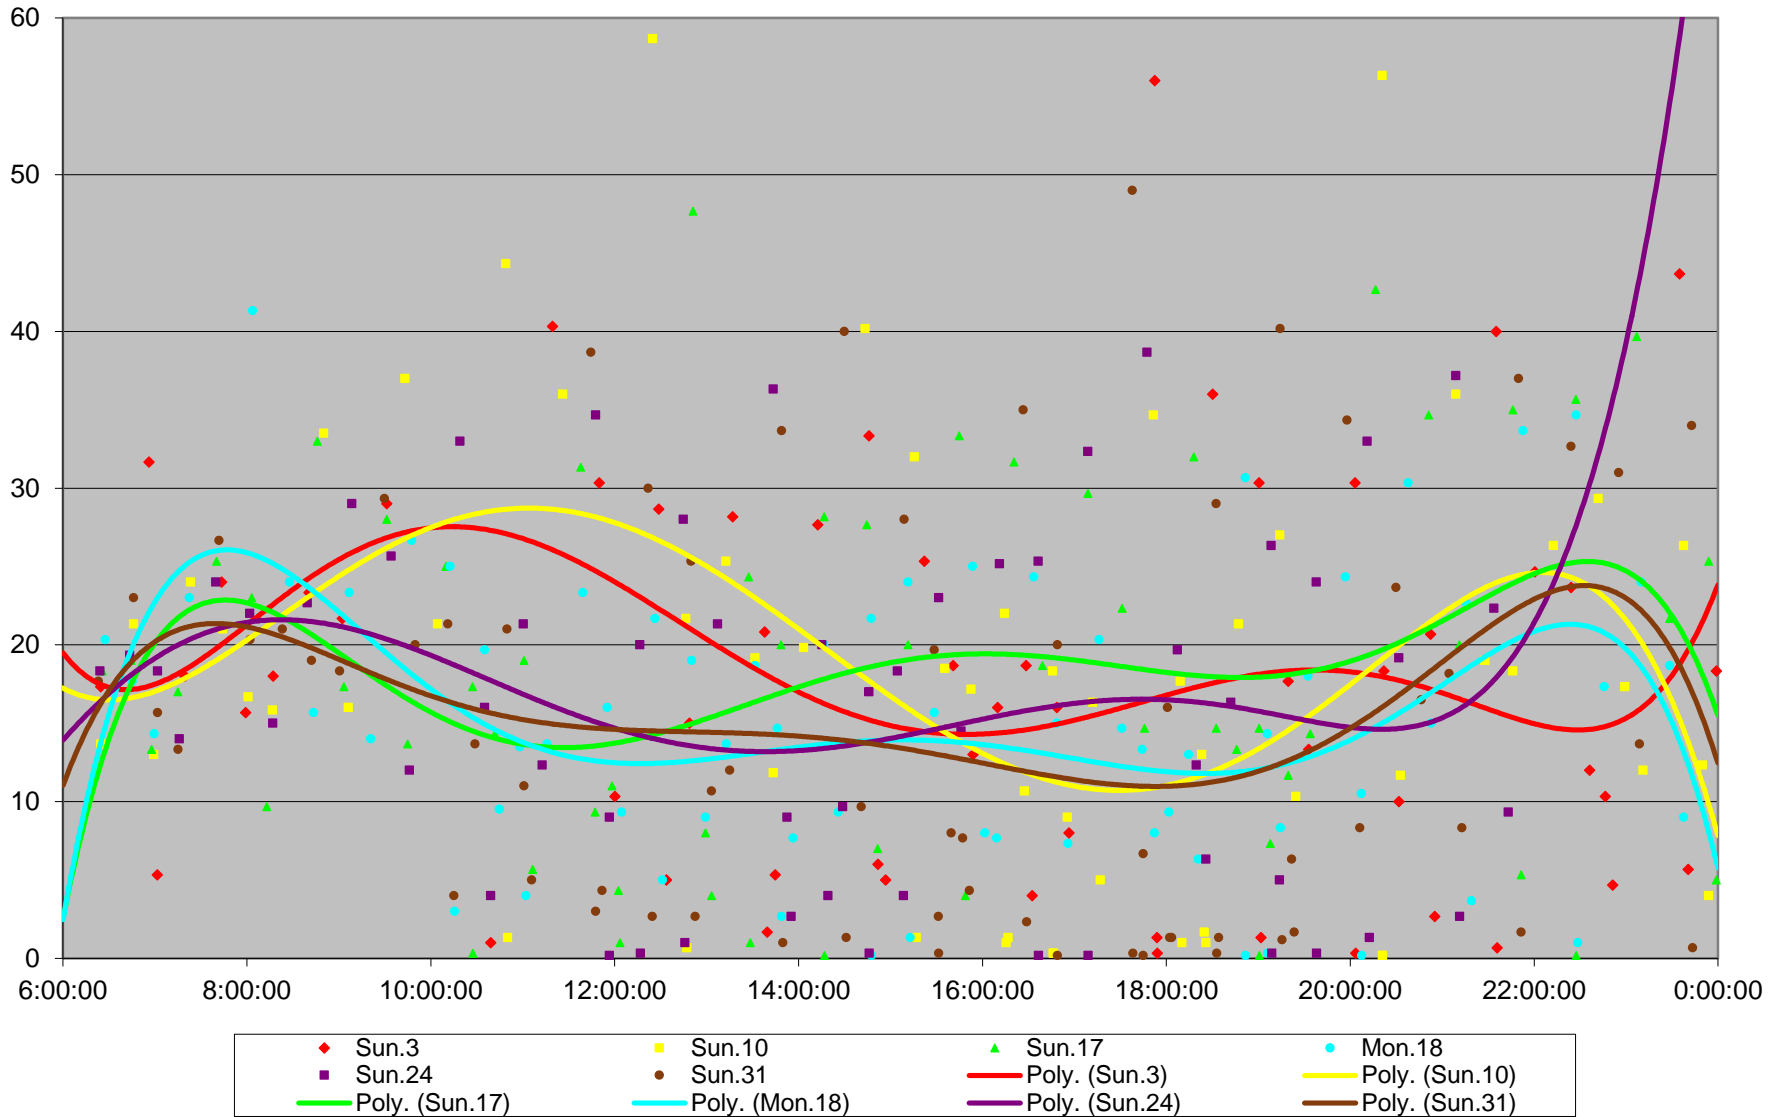

501 Queen Headways at Long Branch Loop Westbound May 2015 Weekday Statistics

501 Queen Headways at Long Branch Loop Westbound May 2015