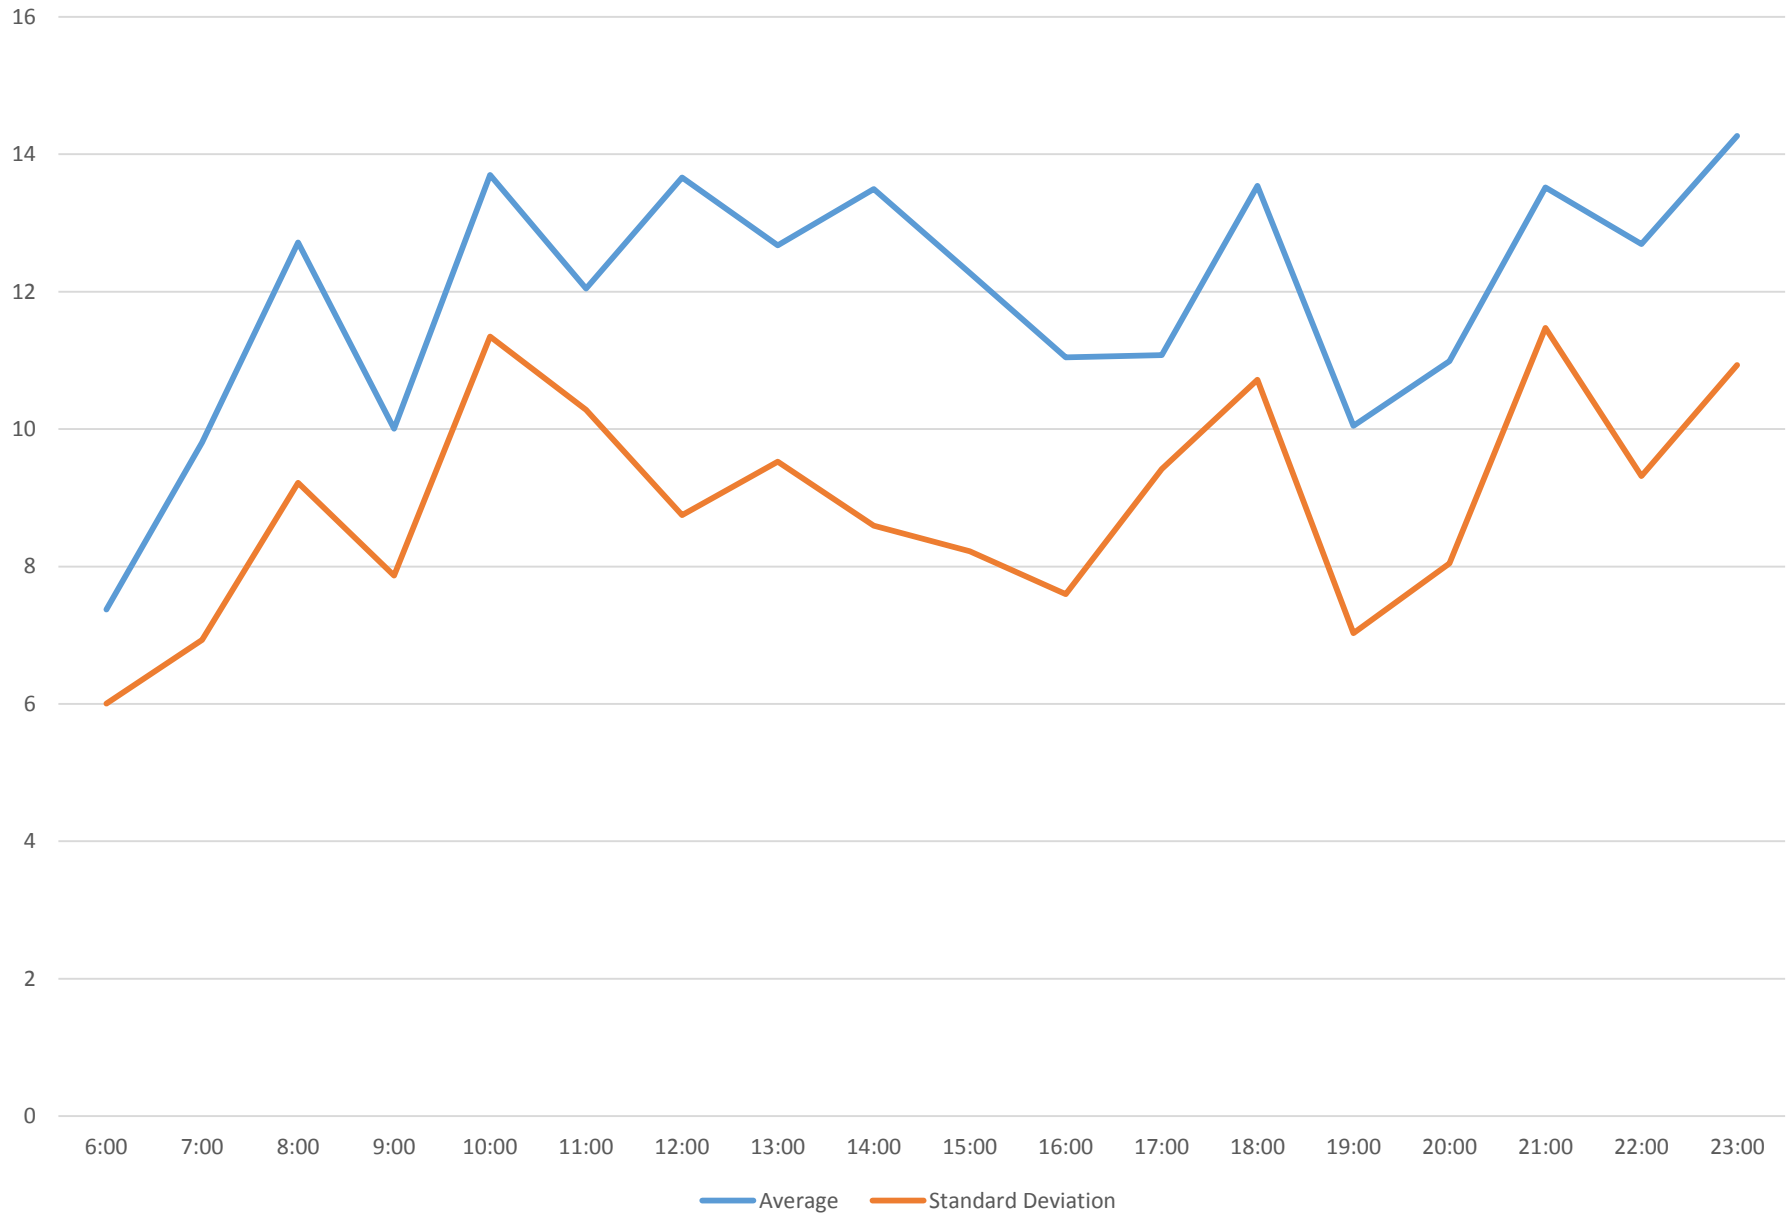

501 Queen Headways at Long Branch Loop Westbound May 2015 Saturday Statistics

501 Queen Headways at Long Branch Loop Westbound May 2015 Weekday Statistics