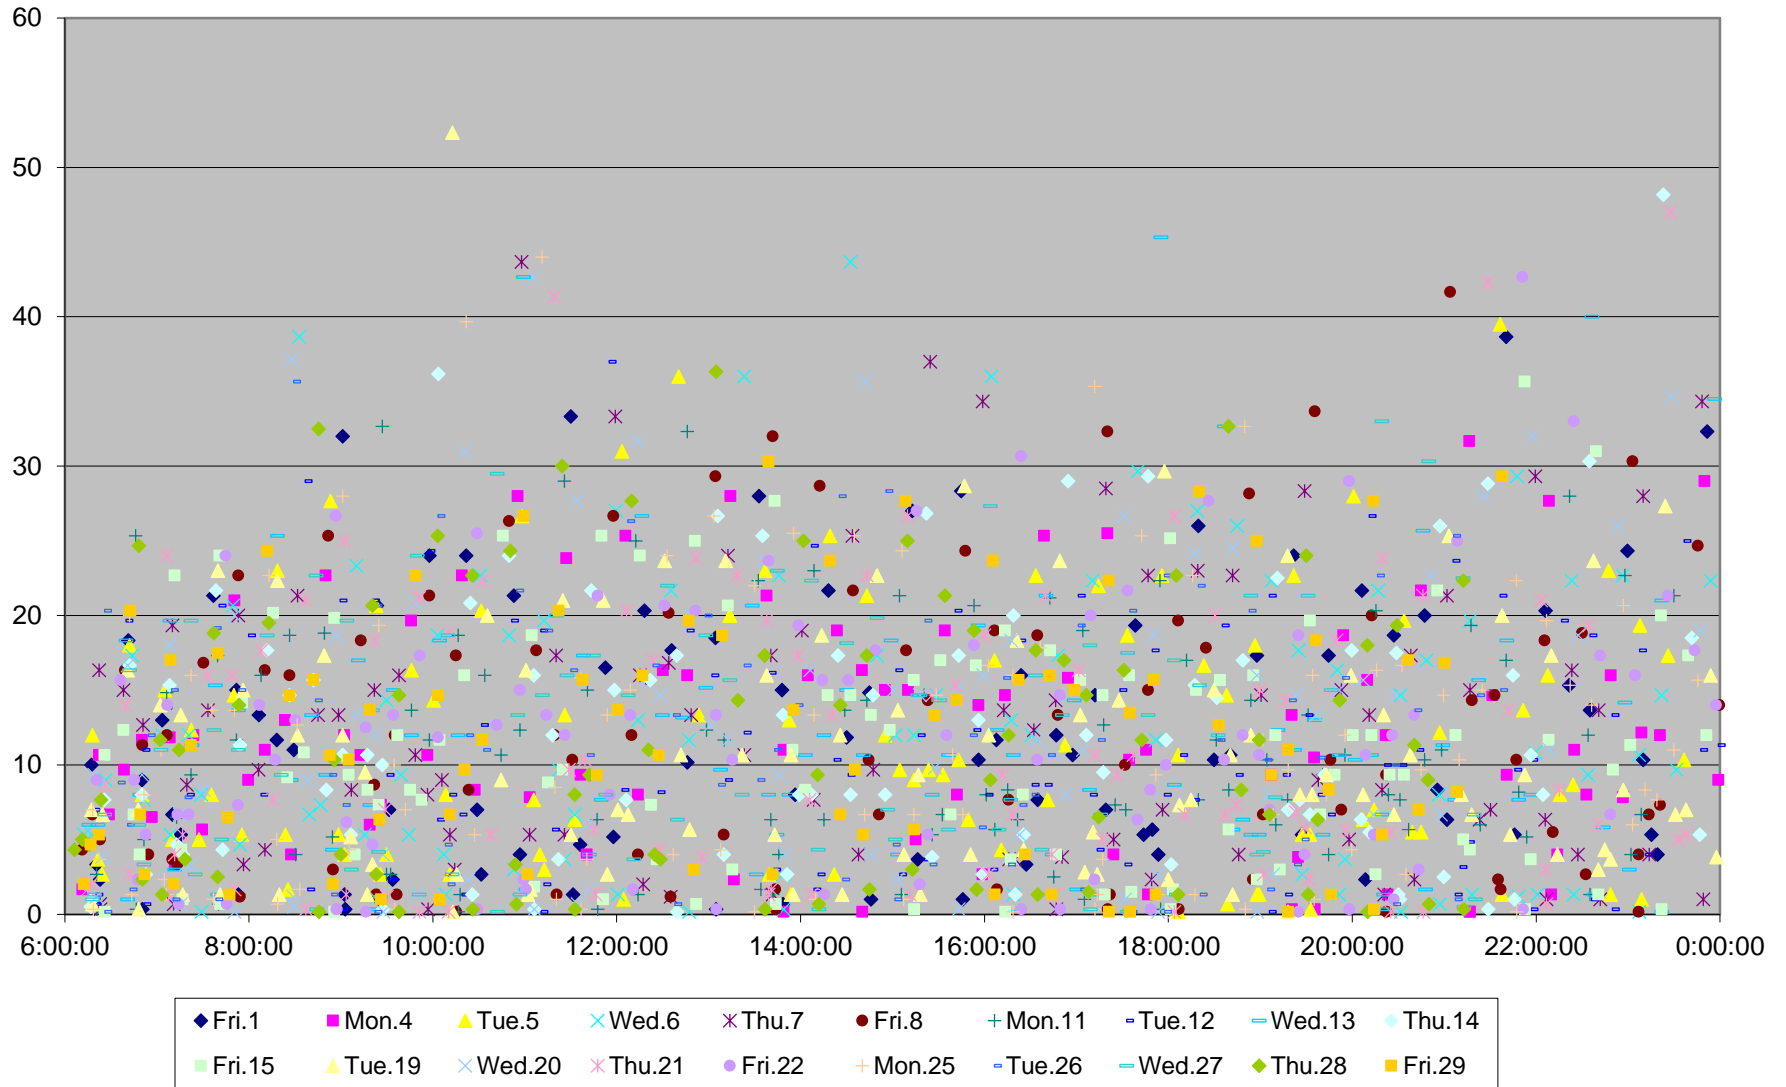

501 Queen Headways at Long Branch Loop Westbound May 2015