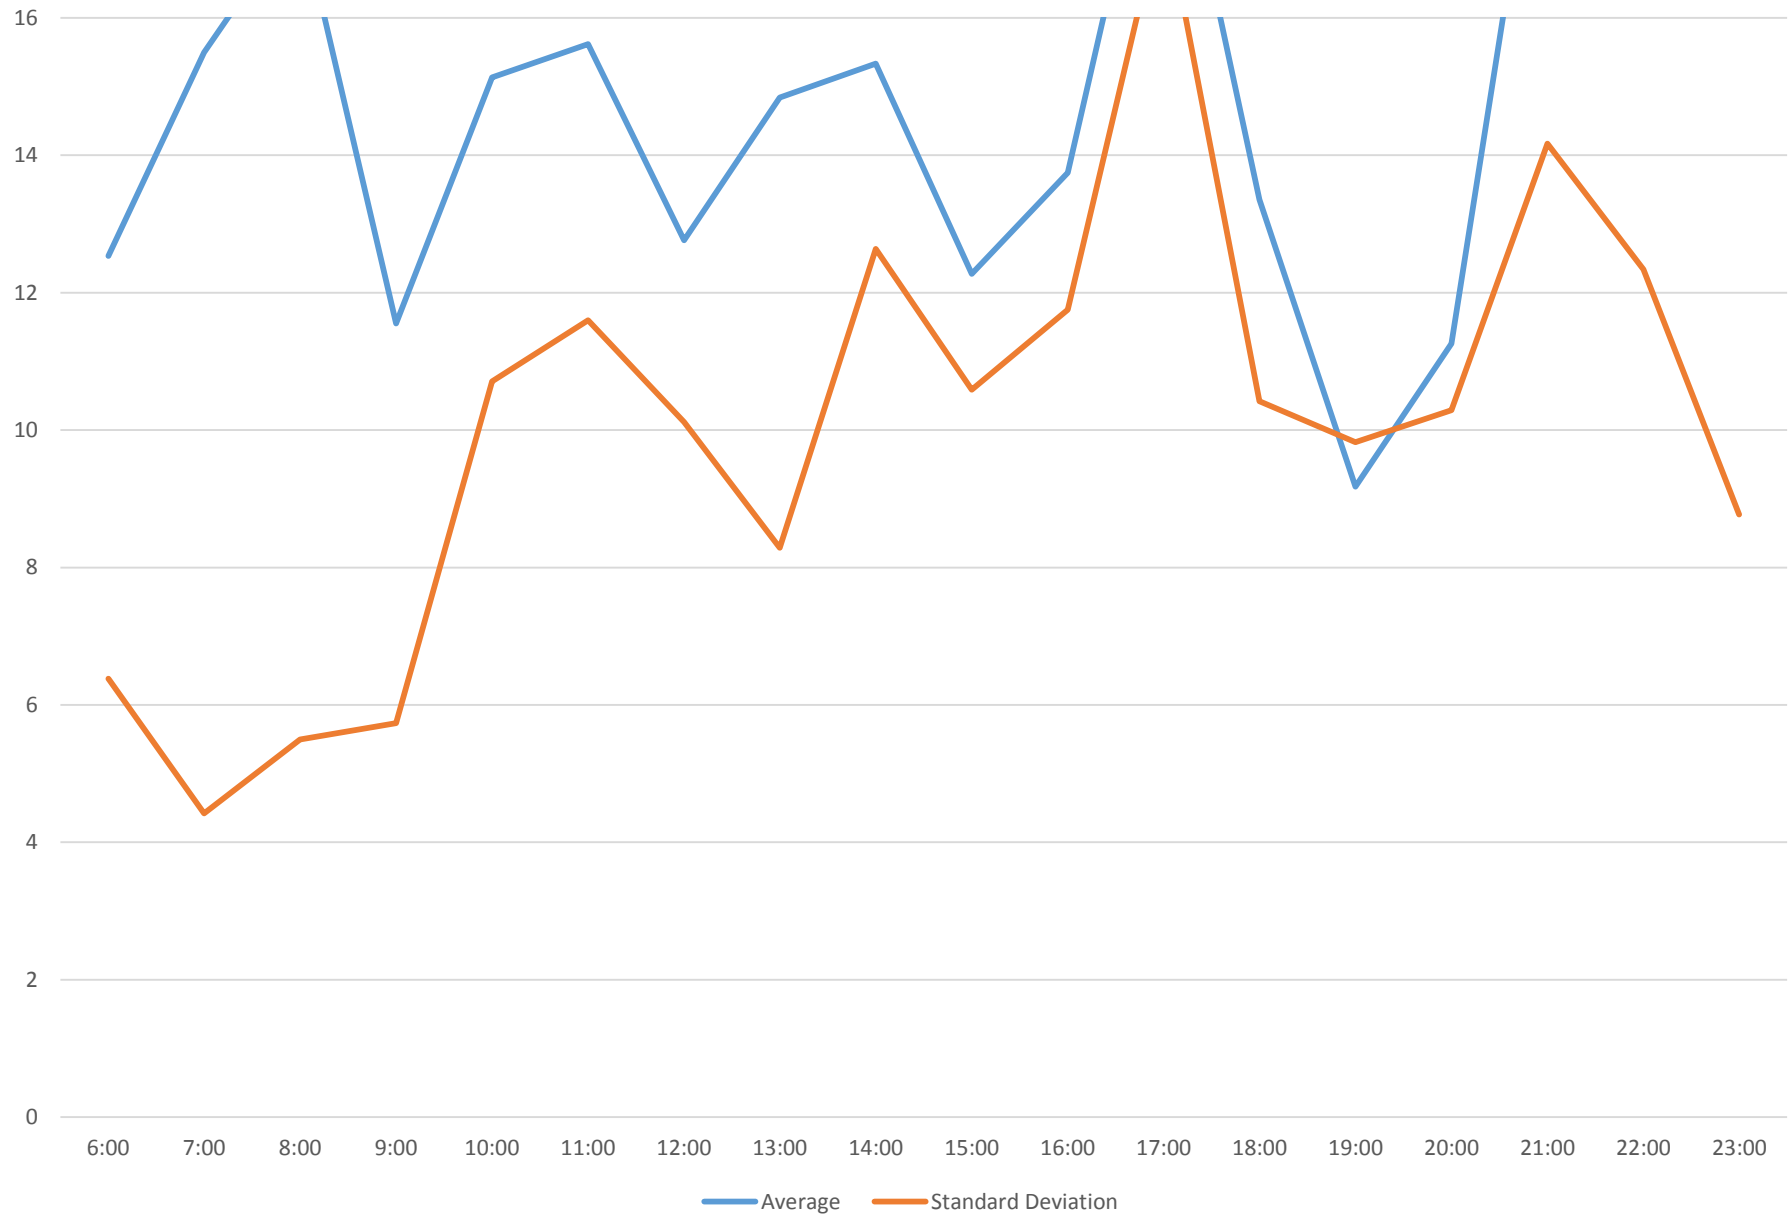

### 501 Queen Headways at Long Branch Loop Westbound May 2015

### 501 Queen Headways at Long Branch Loop Westbound May 2015

501 Queen Headways at Long Branch Loop Westbound May 2015 Weekday Statistics

501 Queen Headways at Long Branch Loop Westbound May 2015 Saturday Statistics

501 Queen Headways at Long Branch Loop Westbound May 2015 Sunday Statistics