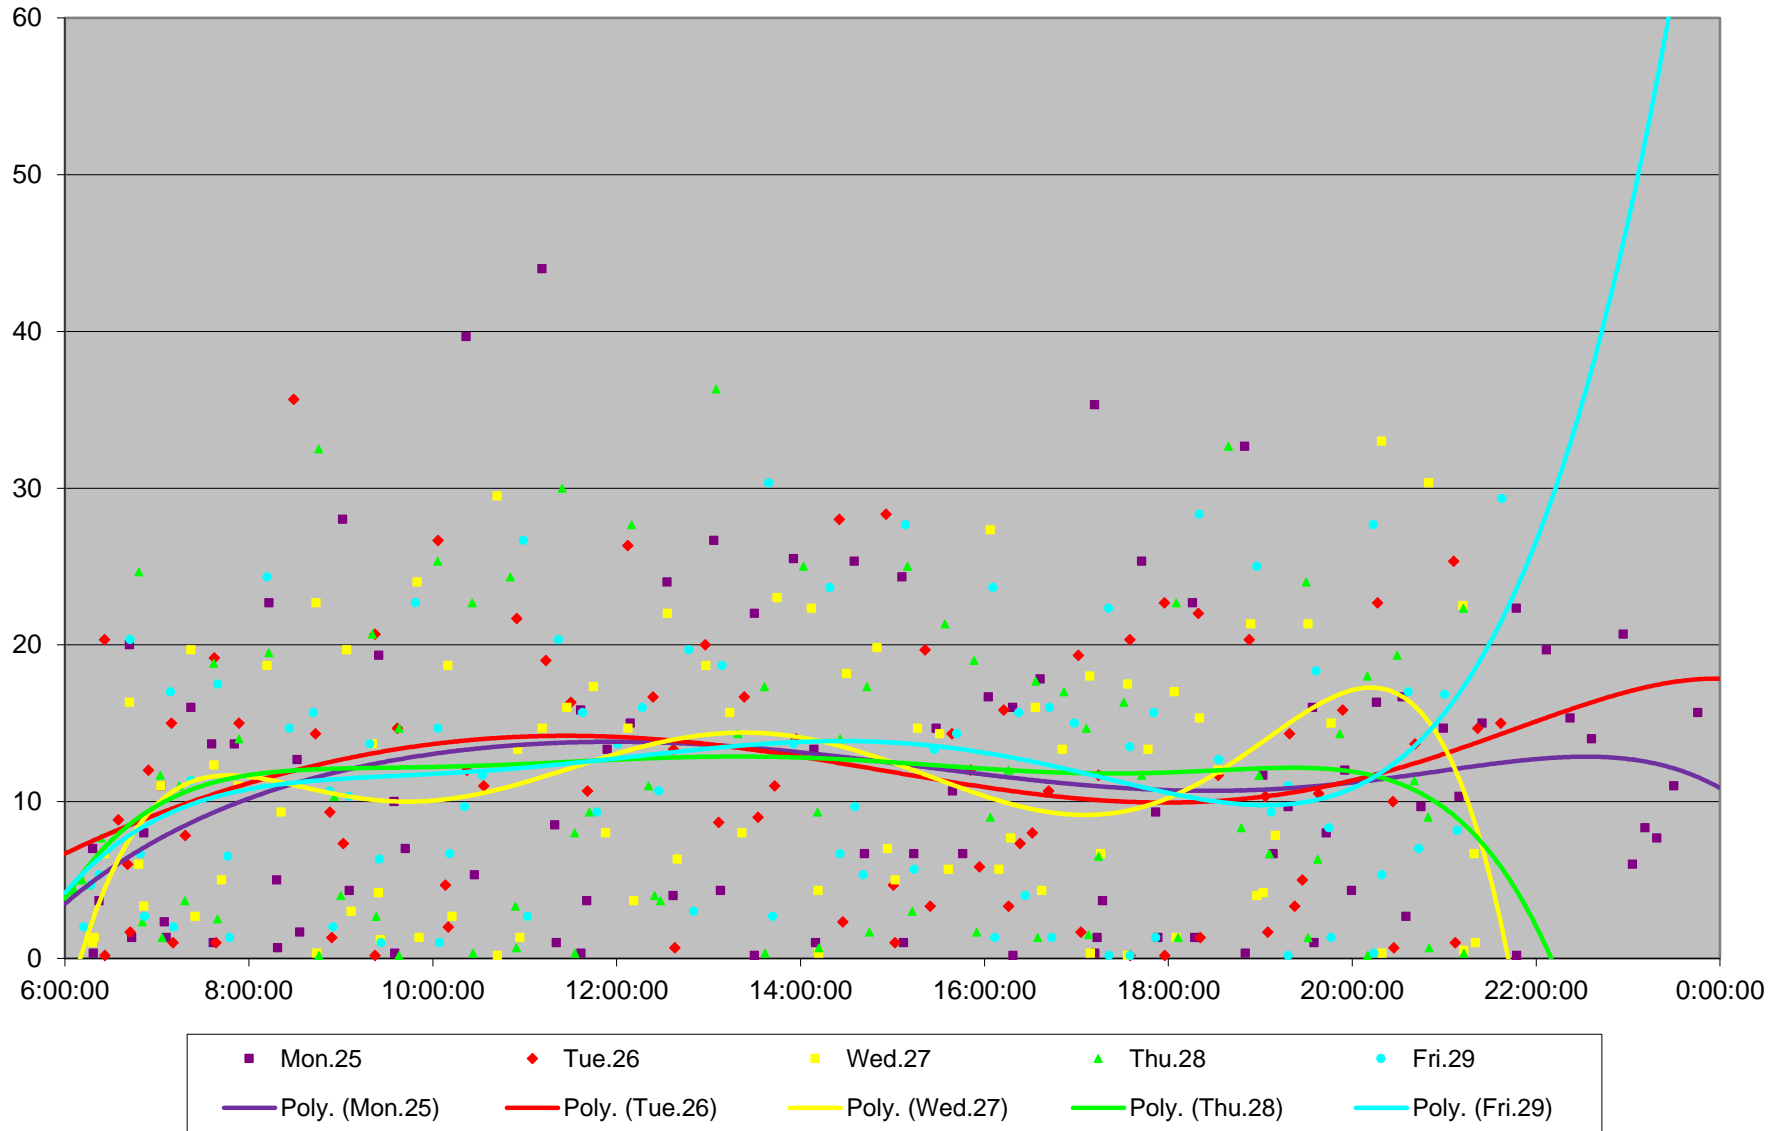

### 501 Queen Headways at Long Branch Loop Westbound May 2015