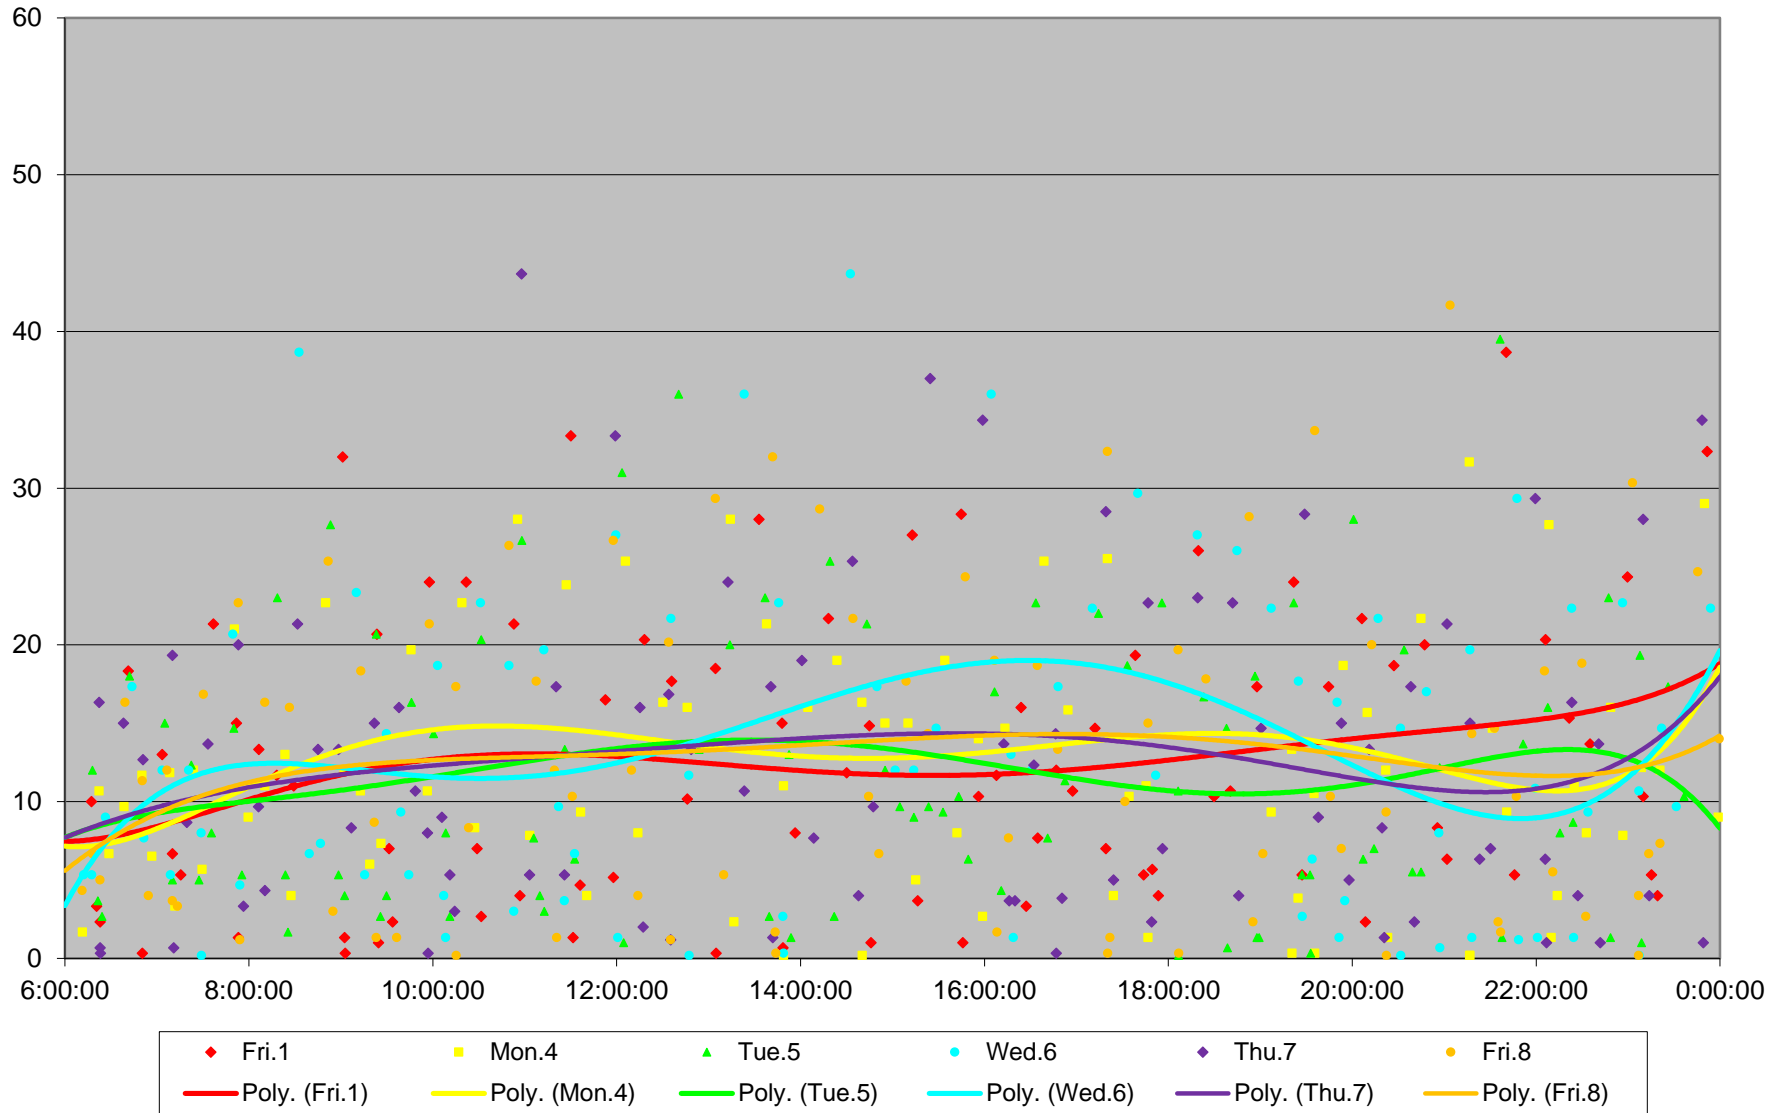

### 501 Queen Headways at Long Branch Loop Westbound May 2015