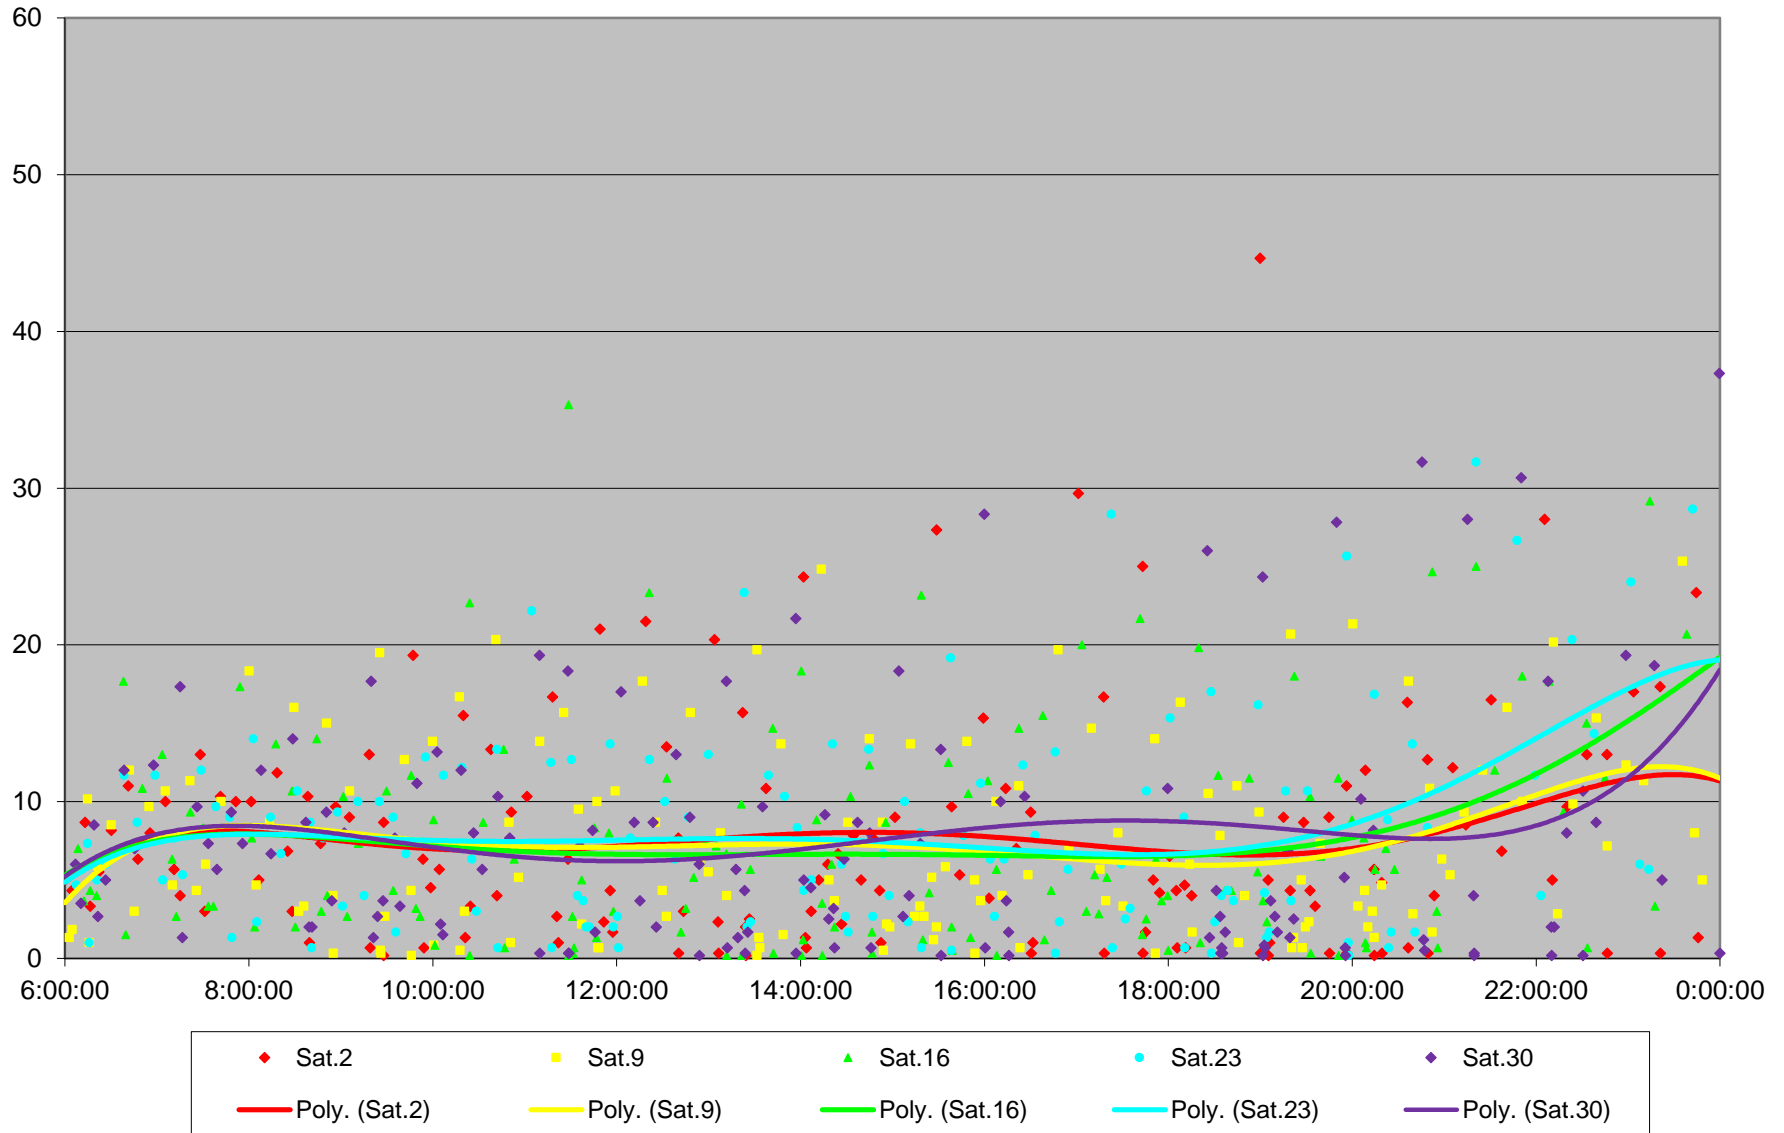

501 Queen Headways at Queensway Humber Westbound May 2015

501 Queen Headways at Queensway Humber Westbound May 2015

501 Queen Headways at Queensway Humber Westbound May 2015

501 Queen Headways at Queensway Humber Westbound May 2015

501 Queen Headways at Queensway Humber Westbound May 2015

501 Queen Headways at Queensway Humber Westbound May 2015

501 Queen Headways at Queensway Humber Westbound May 2015

501 Queen Headways at Queensway Humber Westbound May 2015 Weekday Statistics

501 Queen Headways at Queensway Humber Westbound May 2015 Saturday Statistics

501 Queen Headways at Queensway Humber Westbound May 2015 Sunday Statistics