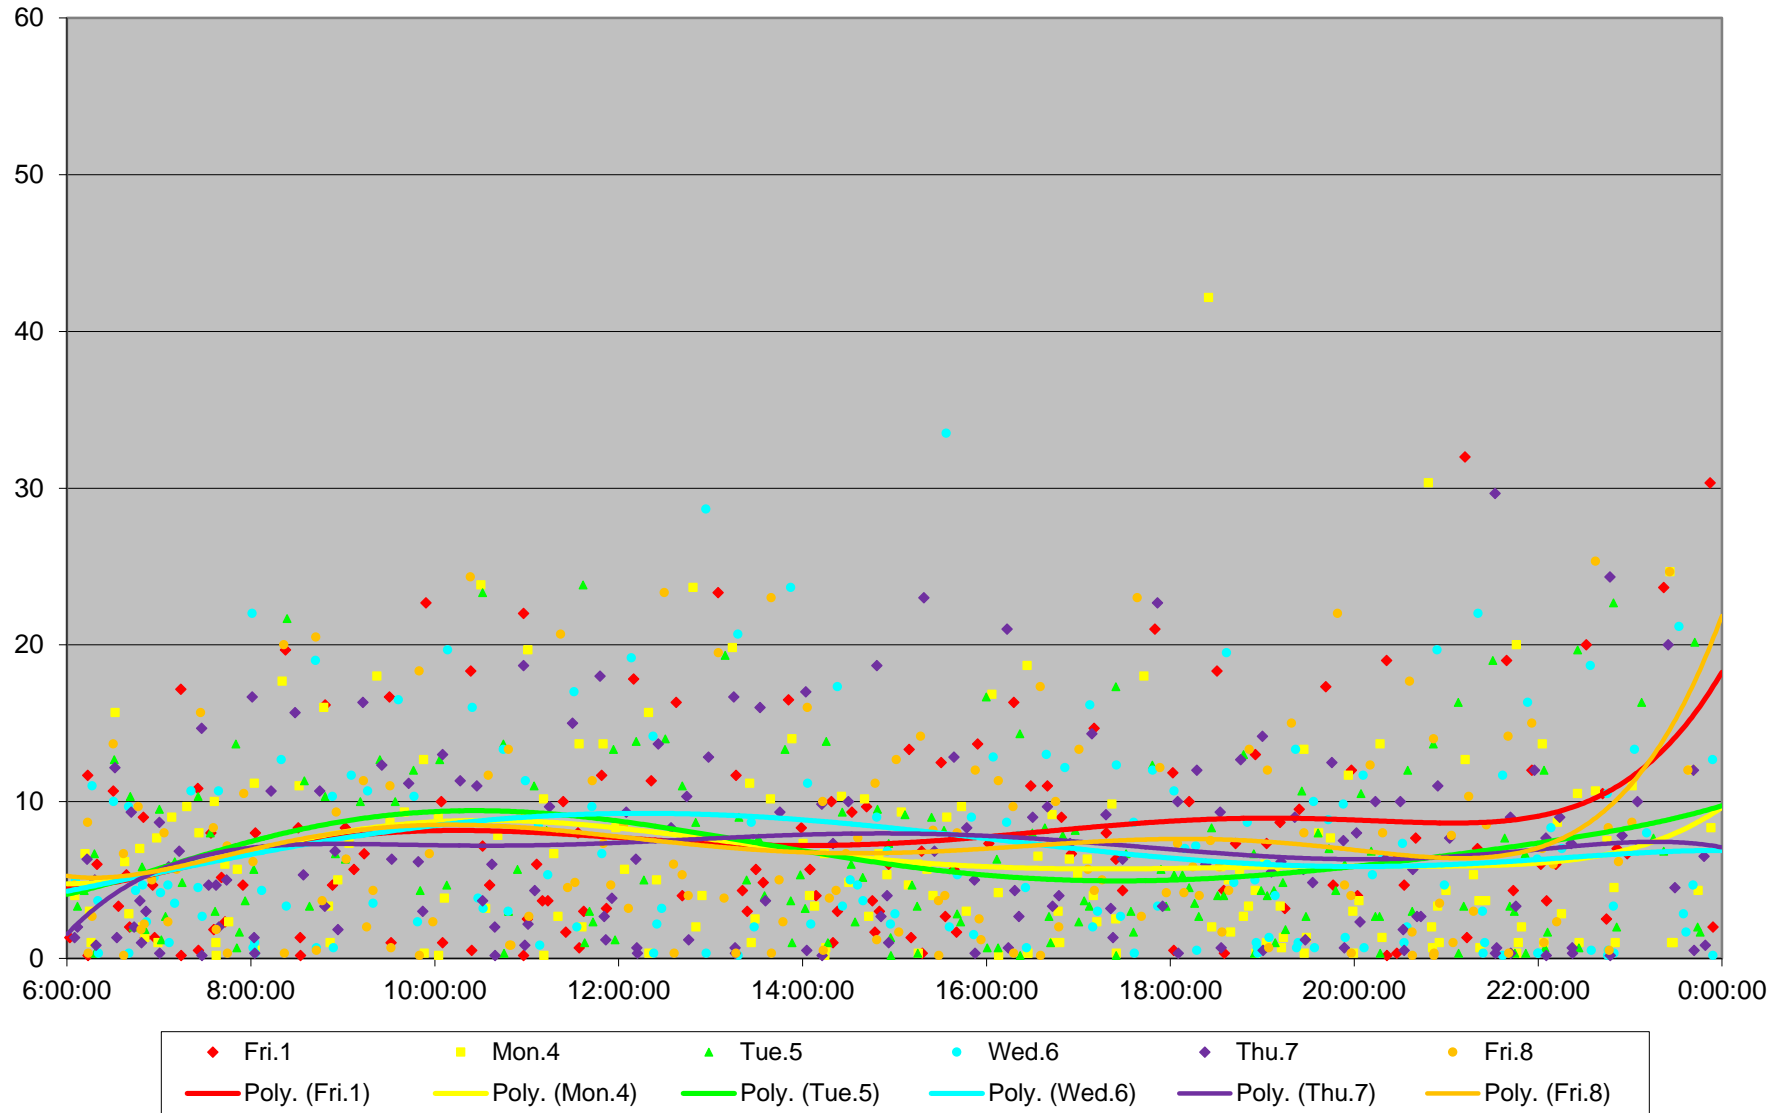

501 Queen Headways at Queensway Humber Westbound May 2015

501 Queen Headways at Queensway Humber Westbound May 2015

501 Queen Headways at Queensway Humber Westbound May 2015

501 Queen Headways at Queensway Humber Westbound May 2015

501 Queen Headways at Queensway Humber Westbound May 2015

501 Queen Headways at Queensway Humber Westbound May 2015

501 Queen Headways at Queensway Humber Westbound May 2015

501 Queen Headways at Queensway Humber Westbound May 2015 Weekday Statistics

501 Queen Headways at Queensway Humber Westbound May 2015 Saturday Statistics

501 Queen Headways at Queensway Humber Westbound May 2015 Sunday Statistics