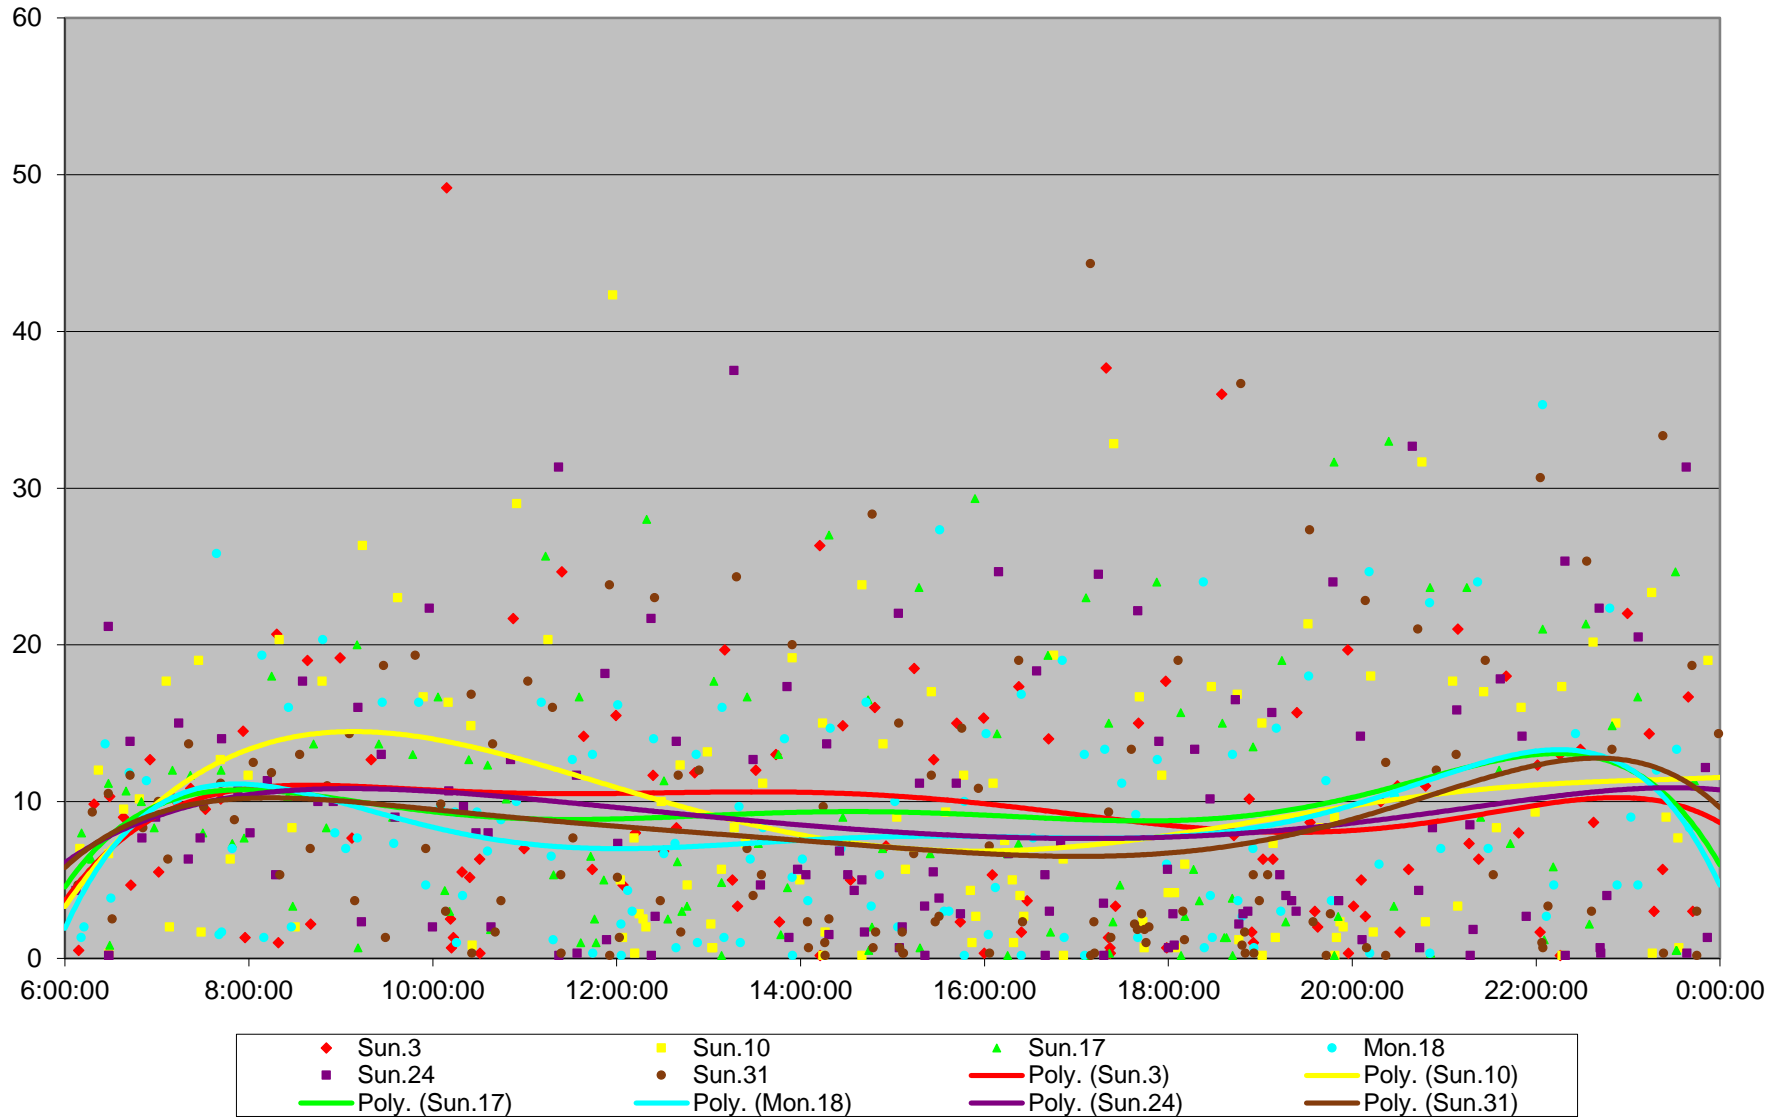

501 Queen Headways at Queensway Humber Westbound May 2015

501 Queen Headways at Queensway Humber Westbound May 2015

501 Queen Headways at Queensway Humber Westbound May 2015

501 Queen Headways at Queensway Humber Westbound May 2015

501 Queen Headways at Queensway Humber Westbound May 2015

501 Queen Headways at Queensway Humber Westbound May 2015

501 Queen Headways at Queensway Humber Westbound May 2015

501 Queen Headways at Queensway Humber Westbound May 2015 Weekday Statistics

501 Queen Headways at Queensway Humber Westbound May 2015 Saturday Statistics

501 Queen Headways at Queensway Humber Westbound May 2015 Sunday Statistics