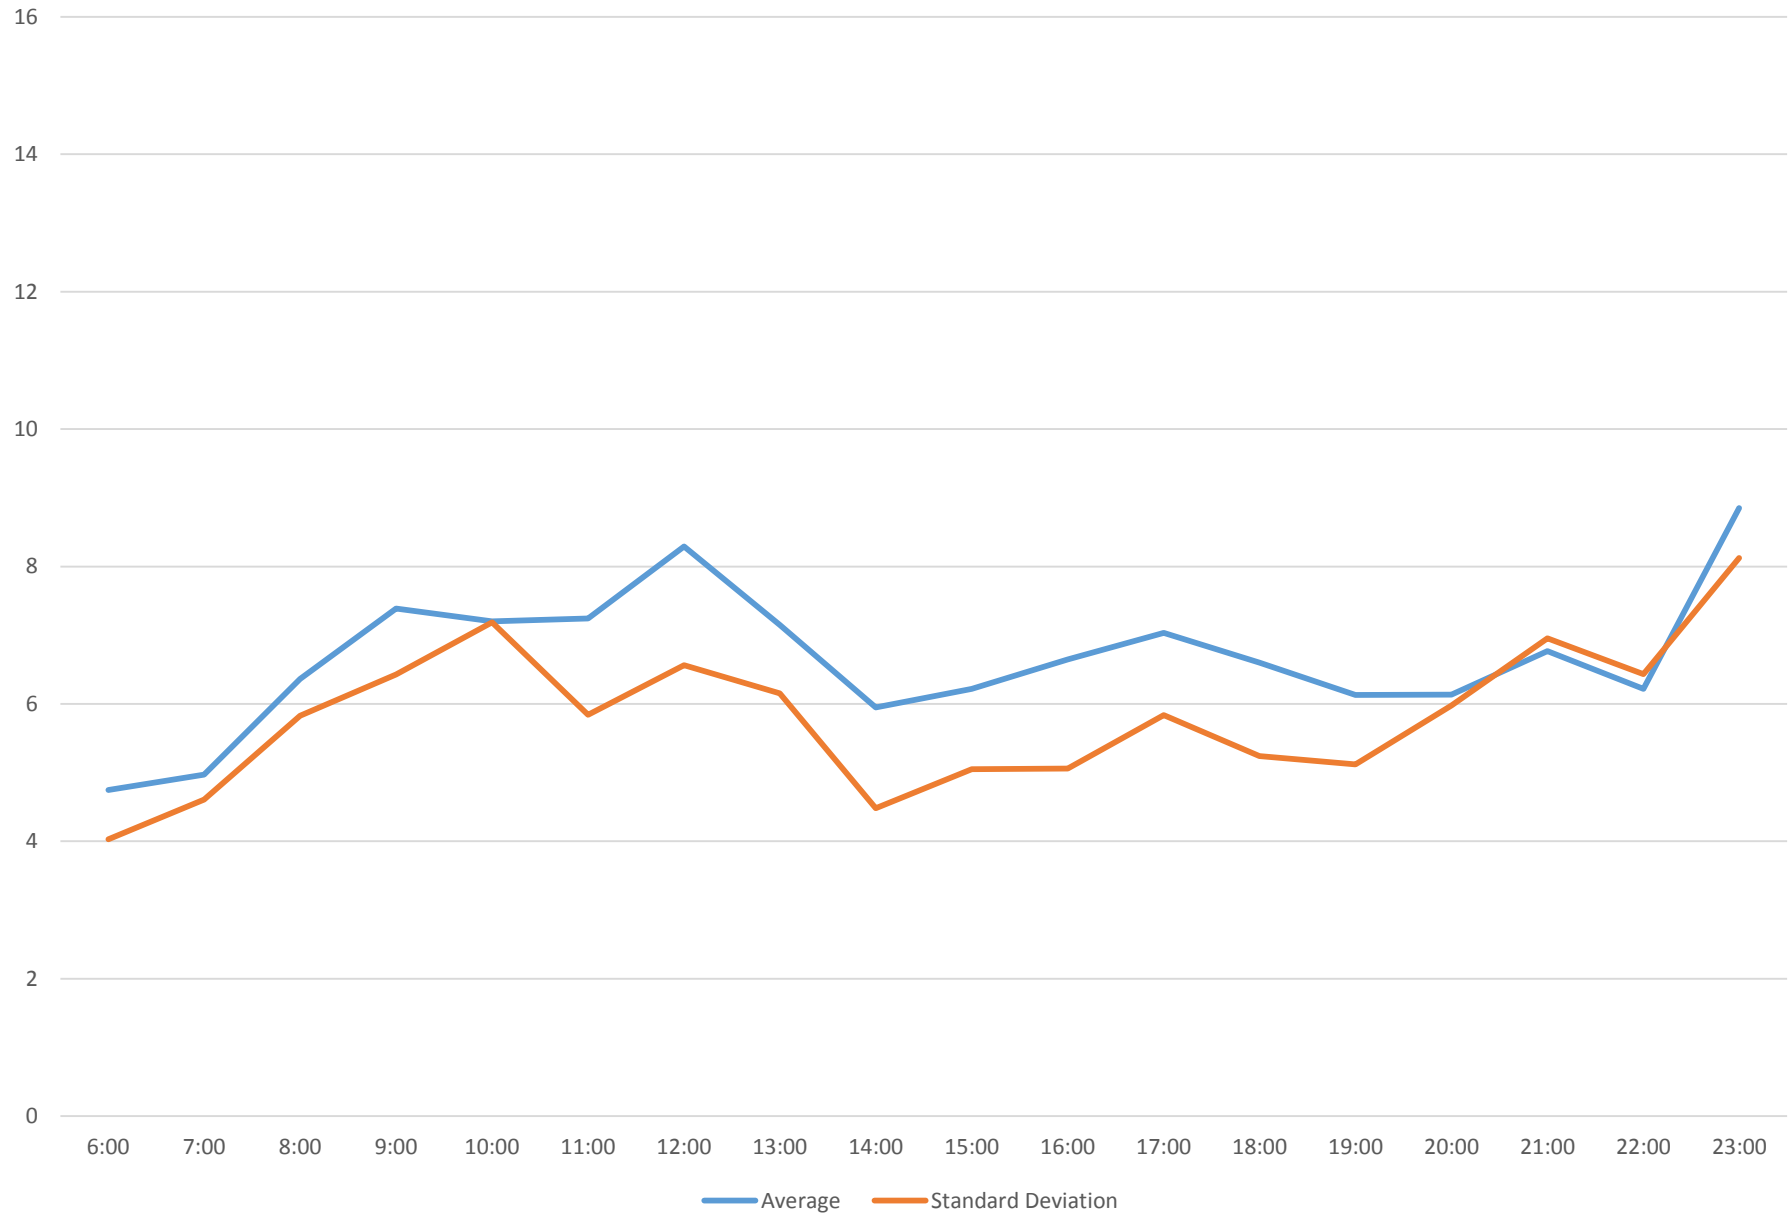

501 Queen Headways at Queensway Humber Westbound May 2015

501 Queen Headways at Queensway Humber Westbound May 2015

501 Queen Headways at Queensway Humber Westbound May 2015

501 Queen Headways at Queensway Humber Westbound May 2015 Weekday Statistics

501 Queen Headways at Queensway Humber Westbound May 2015 Saturday Statistics

501 Queen Headways at Queensway Humber Westbound May 2015 Sunday Statistics