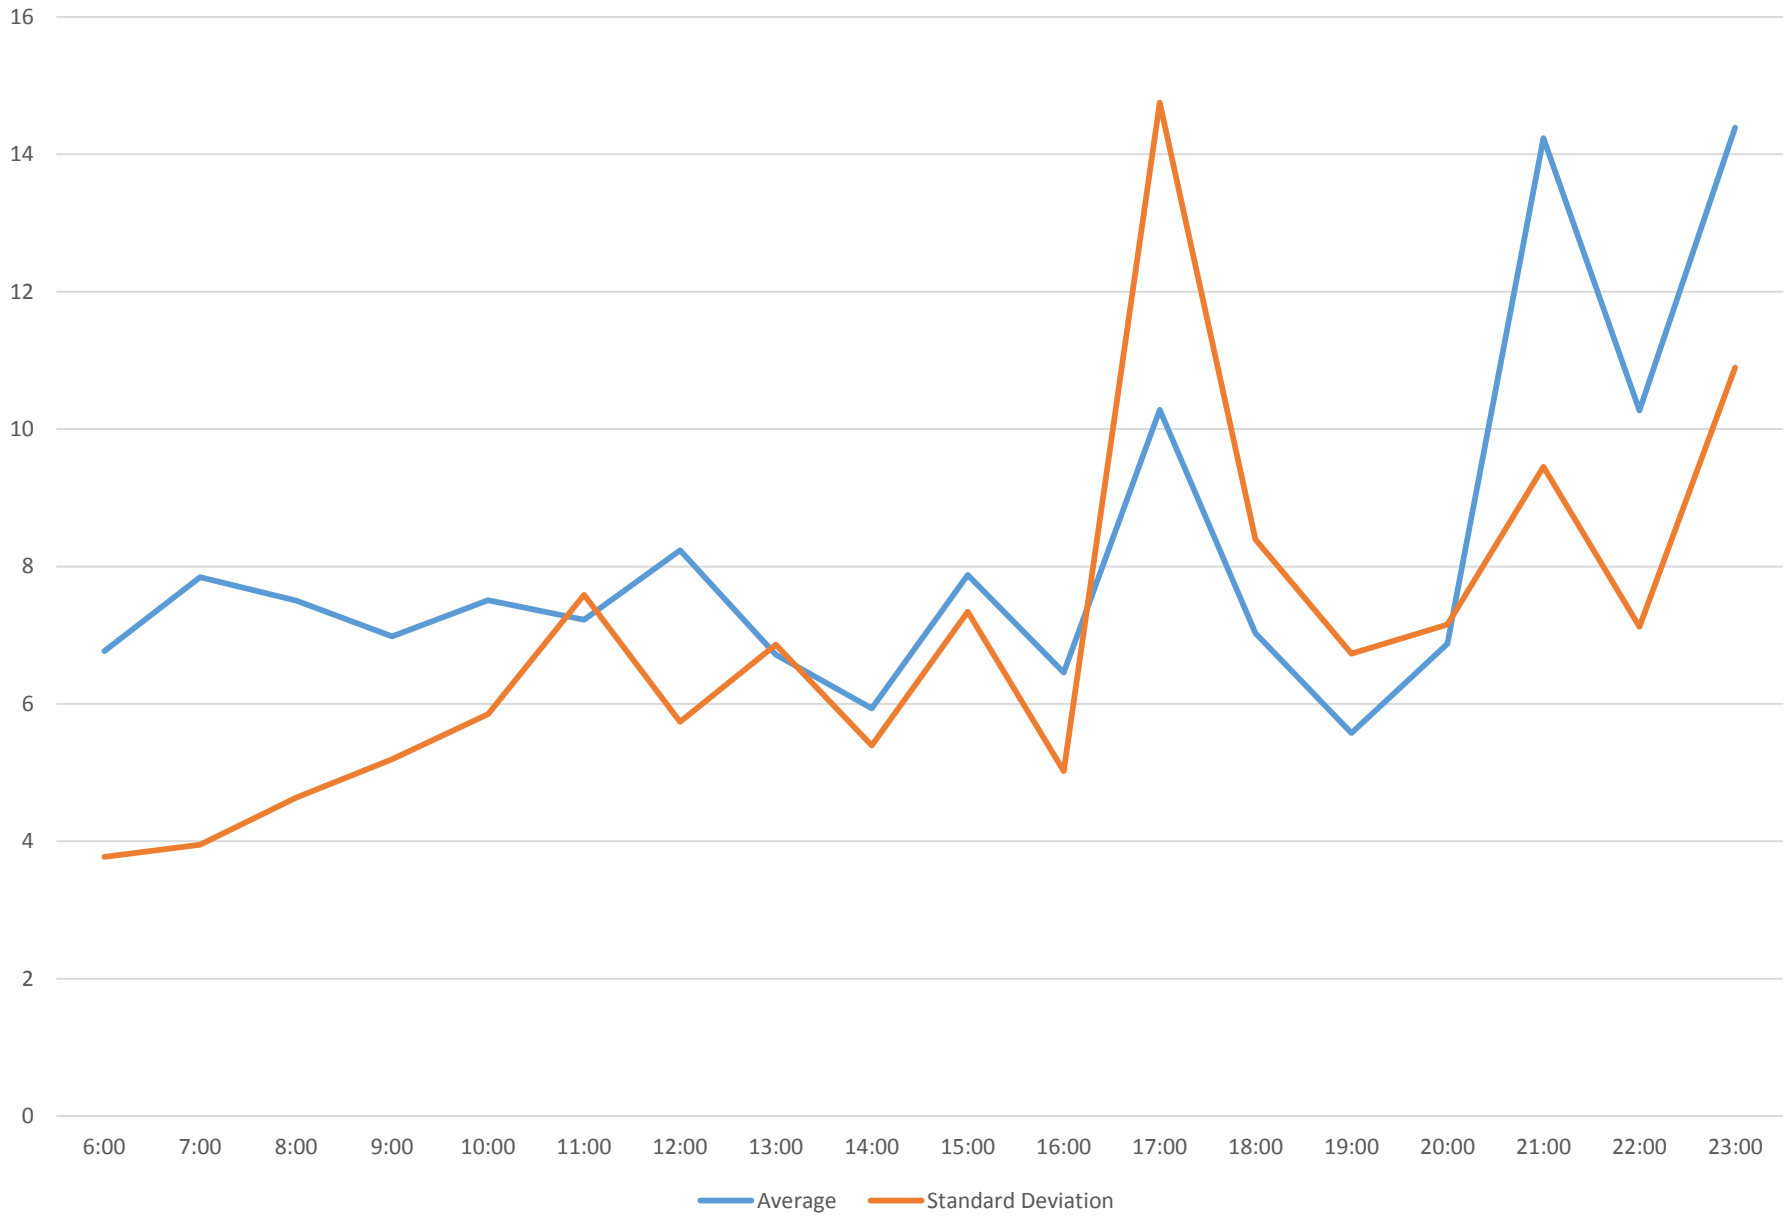

501 Queen Headways at Queensway Humber Westbound May 2015

501 Queen Headways at Queensway Humber Westbound May 2015

501 Queen Headways at Queensway Humber Westbound May 2015

501 Queen Headways at Queensway Humber Westbound May 2015 Weekday Statistics

501 Queen Headways at Queensway Humber Westbound May 2015 Saturday Statistics

501 Queen Headways at Queensway Humber Westbound May 2015 Sunday Statistics