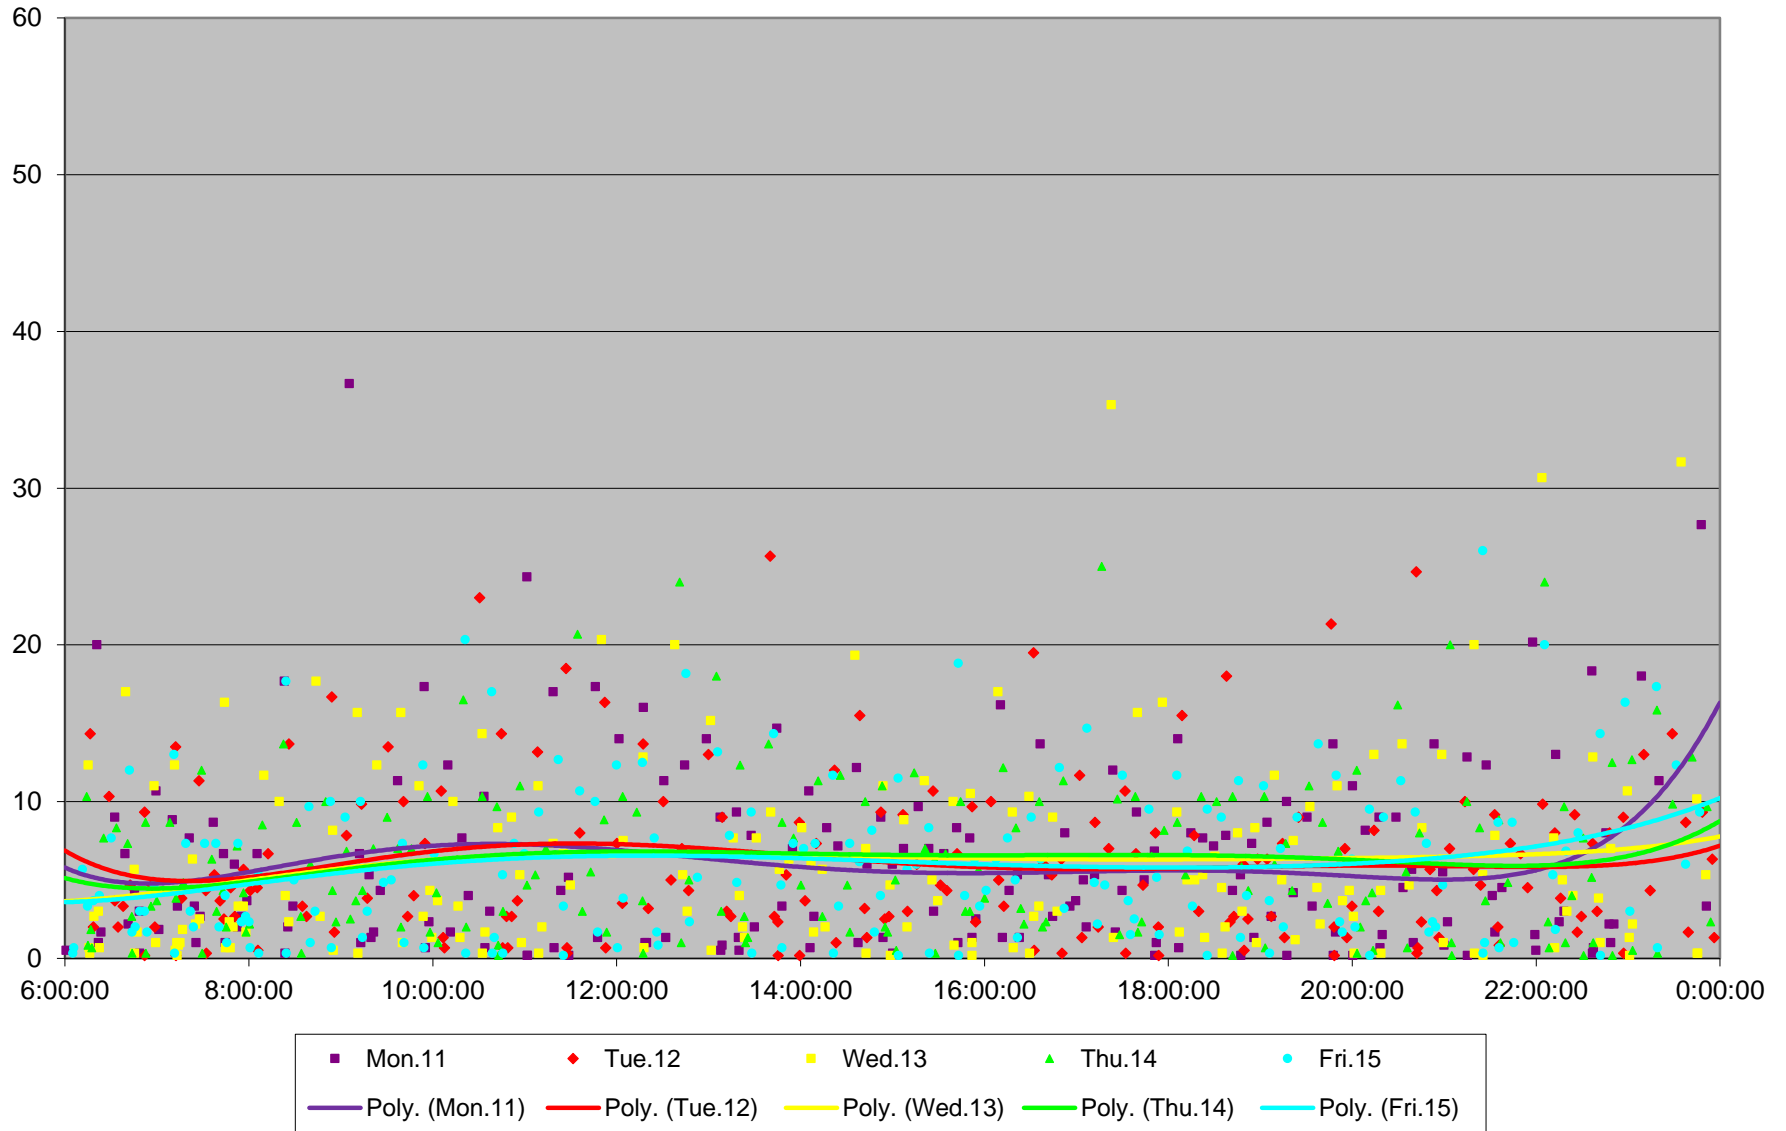

501 Queen Headways at Queensway Humber Westbound May 2015

501 Queen Headways at Queensway Humber Westbound May 2015

501 Queen Headways at Queensway Humber Westbound May 2015

501 Queen Headways at Queensway Humber Westbound May 2015

501 Queen Headways at Queensway Humber Westbound May 2015

501 Queen Headways at Queensway Humber Westbound May 2015

501 Queen Headways at Queensway Humber Westbound May 2015

501 Queen Headways at Queensway Humber Westbound May 2015 Weekday Statistics

501 Queen Headways at Queensway Humber Westbound May 2015 Saturday Statistics

501 Queen Headways at Queensway Humber Westbound May 2015 Sunday Statistics