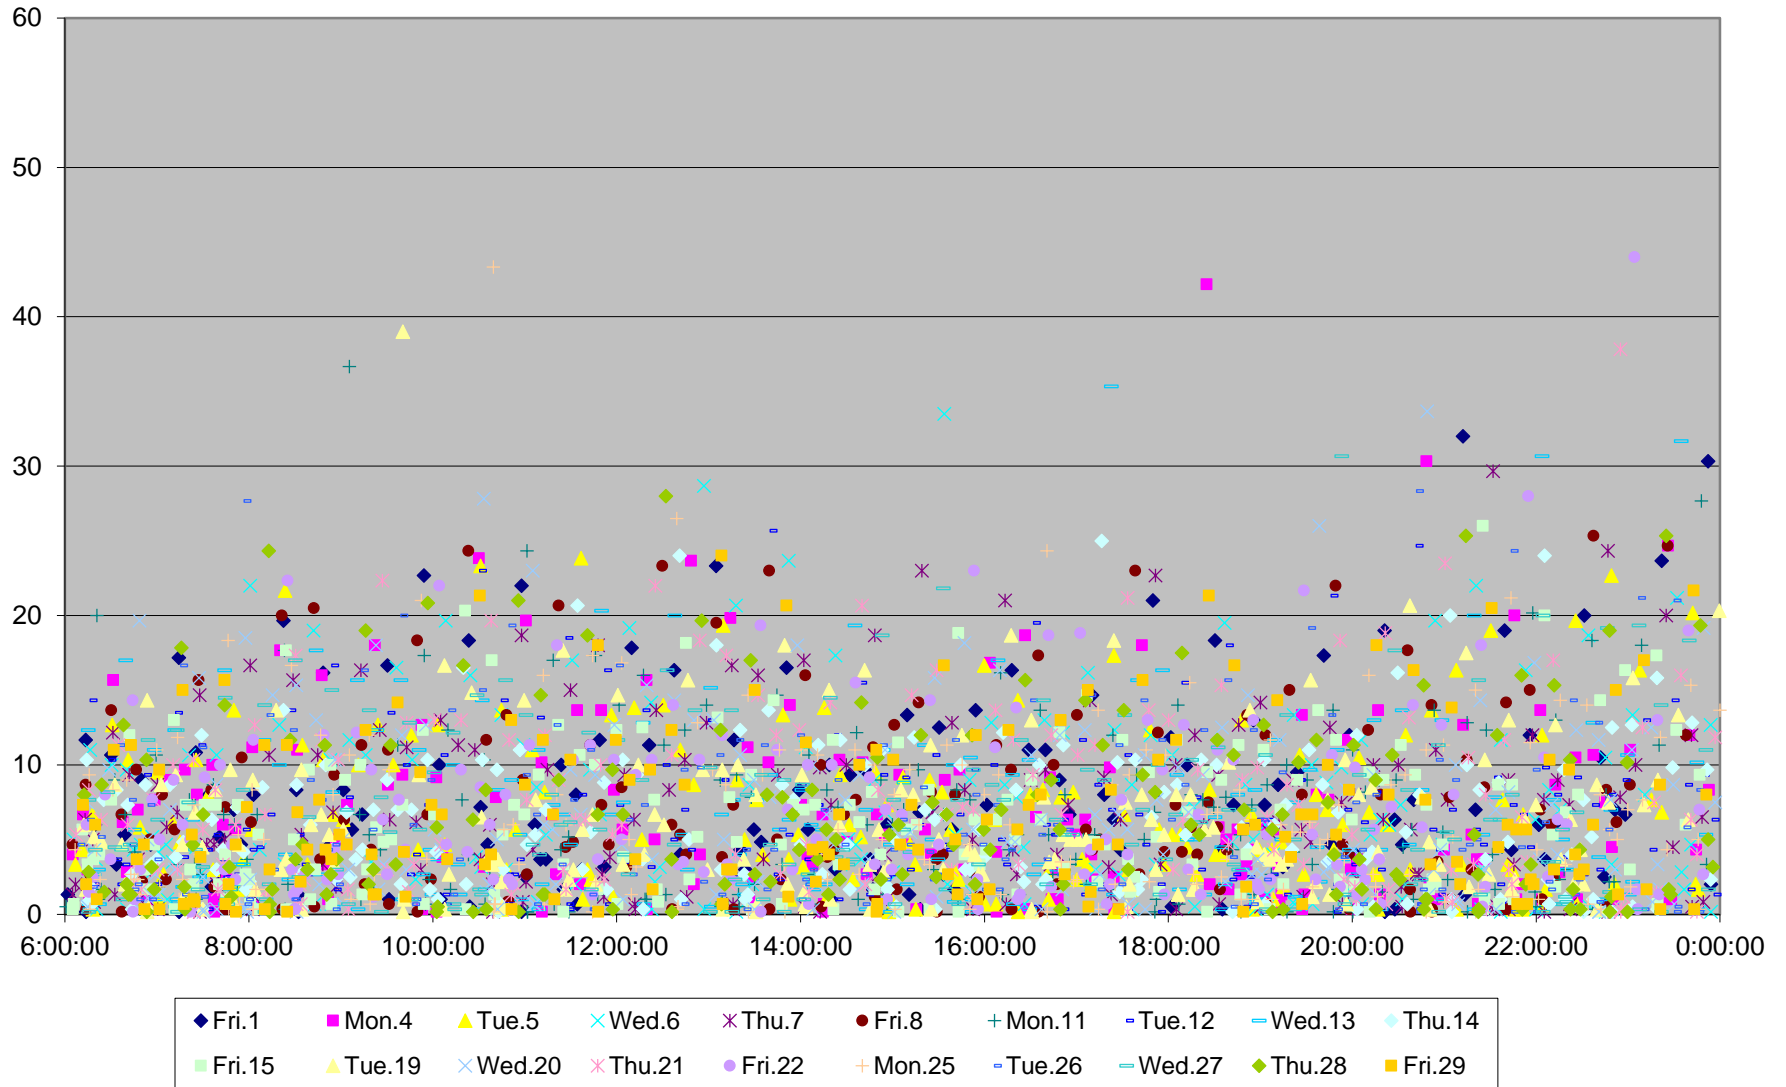

501 Queen Headways at Queensway Humber Westbound May 2015

501 Queen Headways at Queensway Humber Westbound May 2015

501 Queen Headways at Queensway Humber Westbound May 2015

501 Queen Headways at Queensway Humber Westbound May 2015

501 Queen Headways at Queensway Humber Westbound May 2015

501 Queen Headways at Queensway Humber Westbound May 2015

501 Queen Headways at Queensway Humber Westbound May 2015

501 Queen Headways at Queensway Humber Westbound May 2015 Weekday Statistics

501 Queen Headways at Queensway Humber Westbound May 2015 Saturday Statistics

501 Queen Headways at Queensway Humber Westbound May 2015 Sunday Statistics