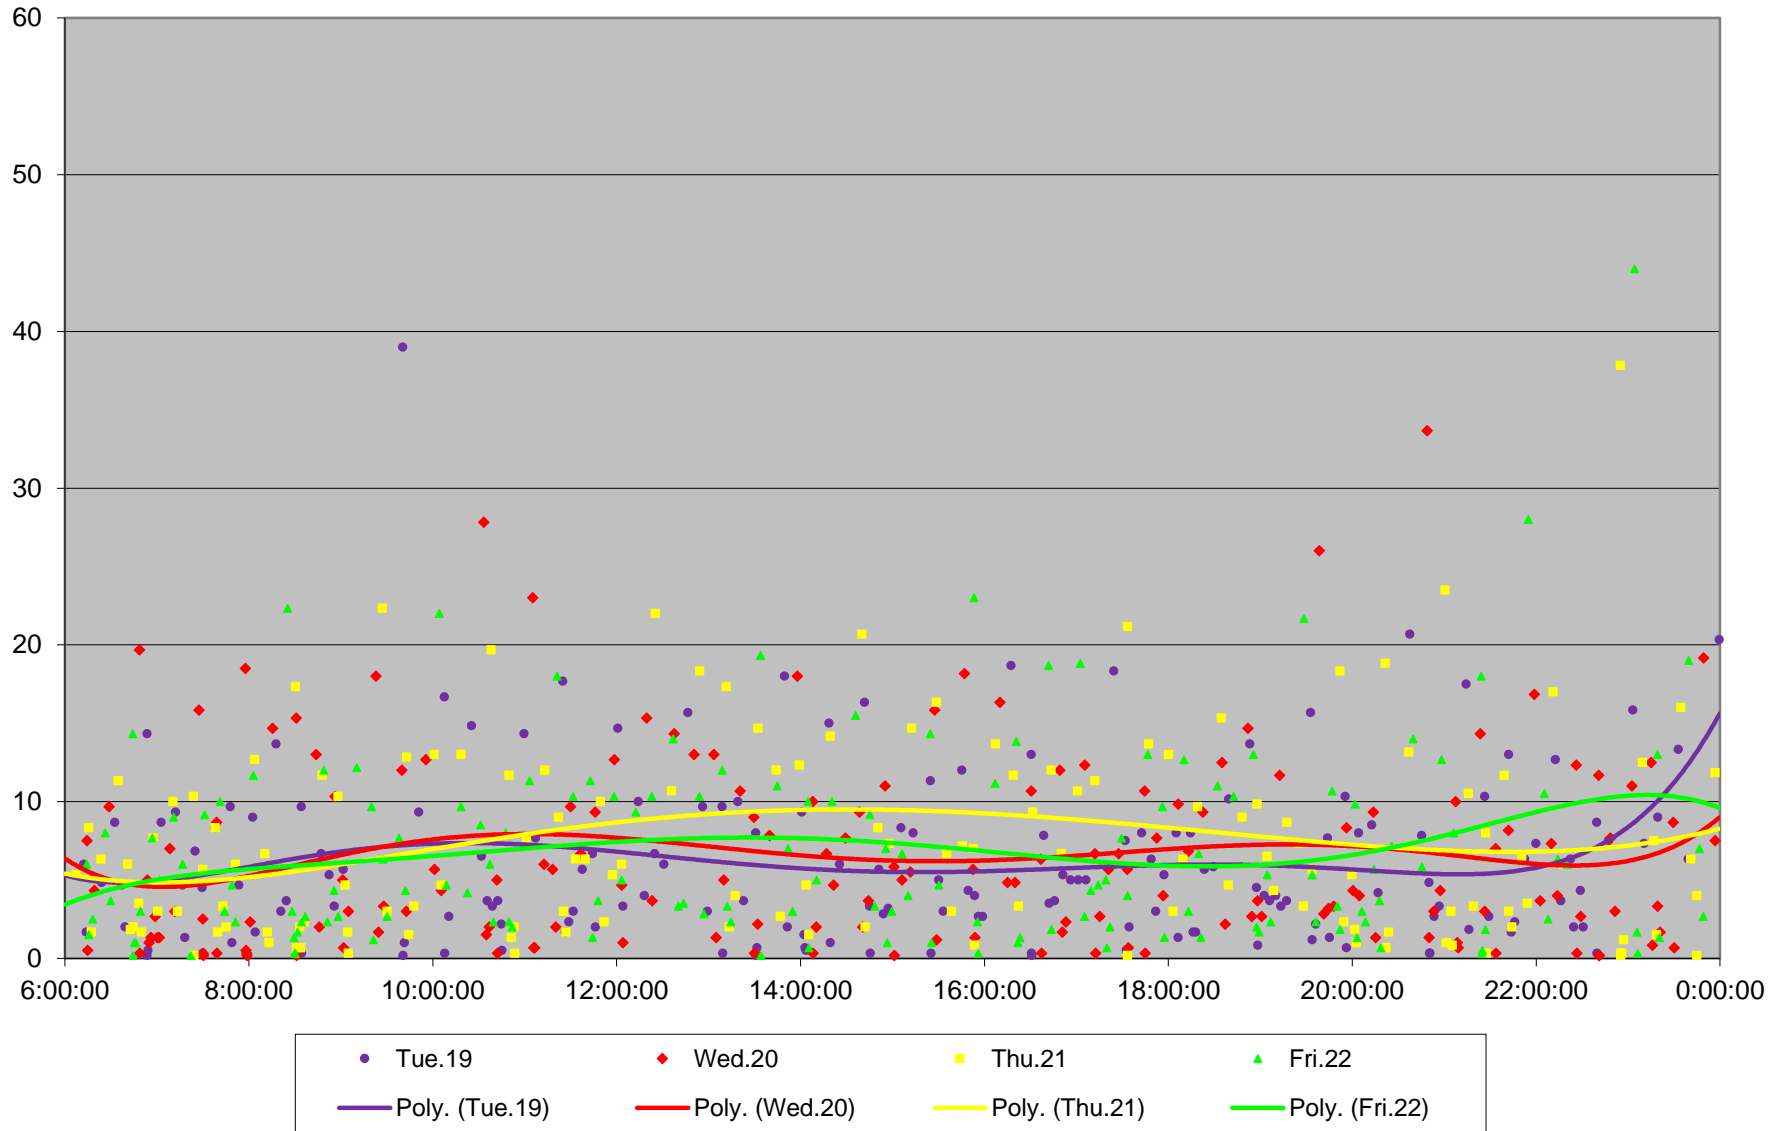

501 Queen Headways at Queensway Humber Westbound May 2015

501 Queen Headways at Queensway Humber Westbound May 2015

501 Queen Headways at Queensway Humber Westbound May 2015

501 Queen Headways at Queensway Humber Westbound May 2015

501 Queen Headways at Queensway Humber Westbound May 2015

501 Queen Headways at Queensway Humber Westbound May 2015

501 Queen Headways at Queensway Humber Westbound May 2015

501 Queen Headways at Queensway Humber Westbound May 2015 Weekday Statistics

501 Queen Headways at Queensway Humber Westbound May 2015 Saturday Statistics

501 Queen Headways at Queensway Humber Westbound May 2015 Sunday Statistics