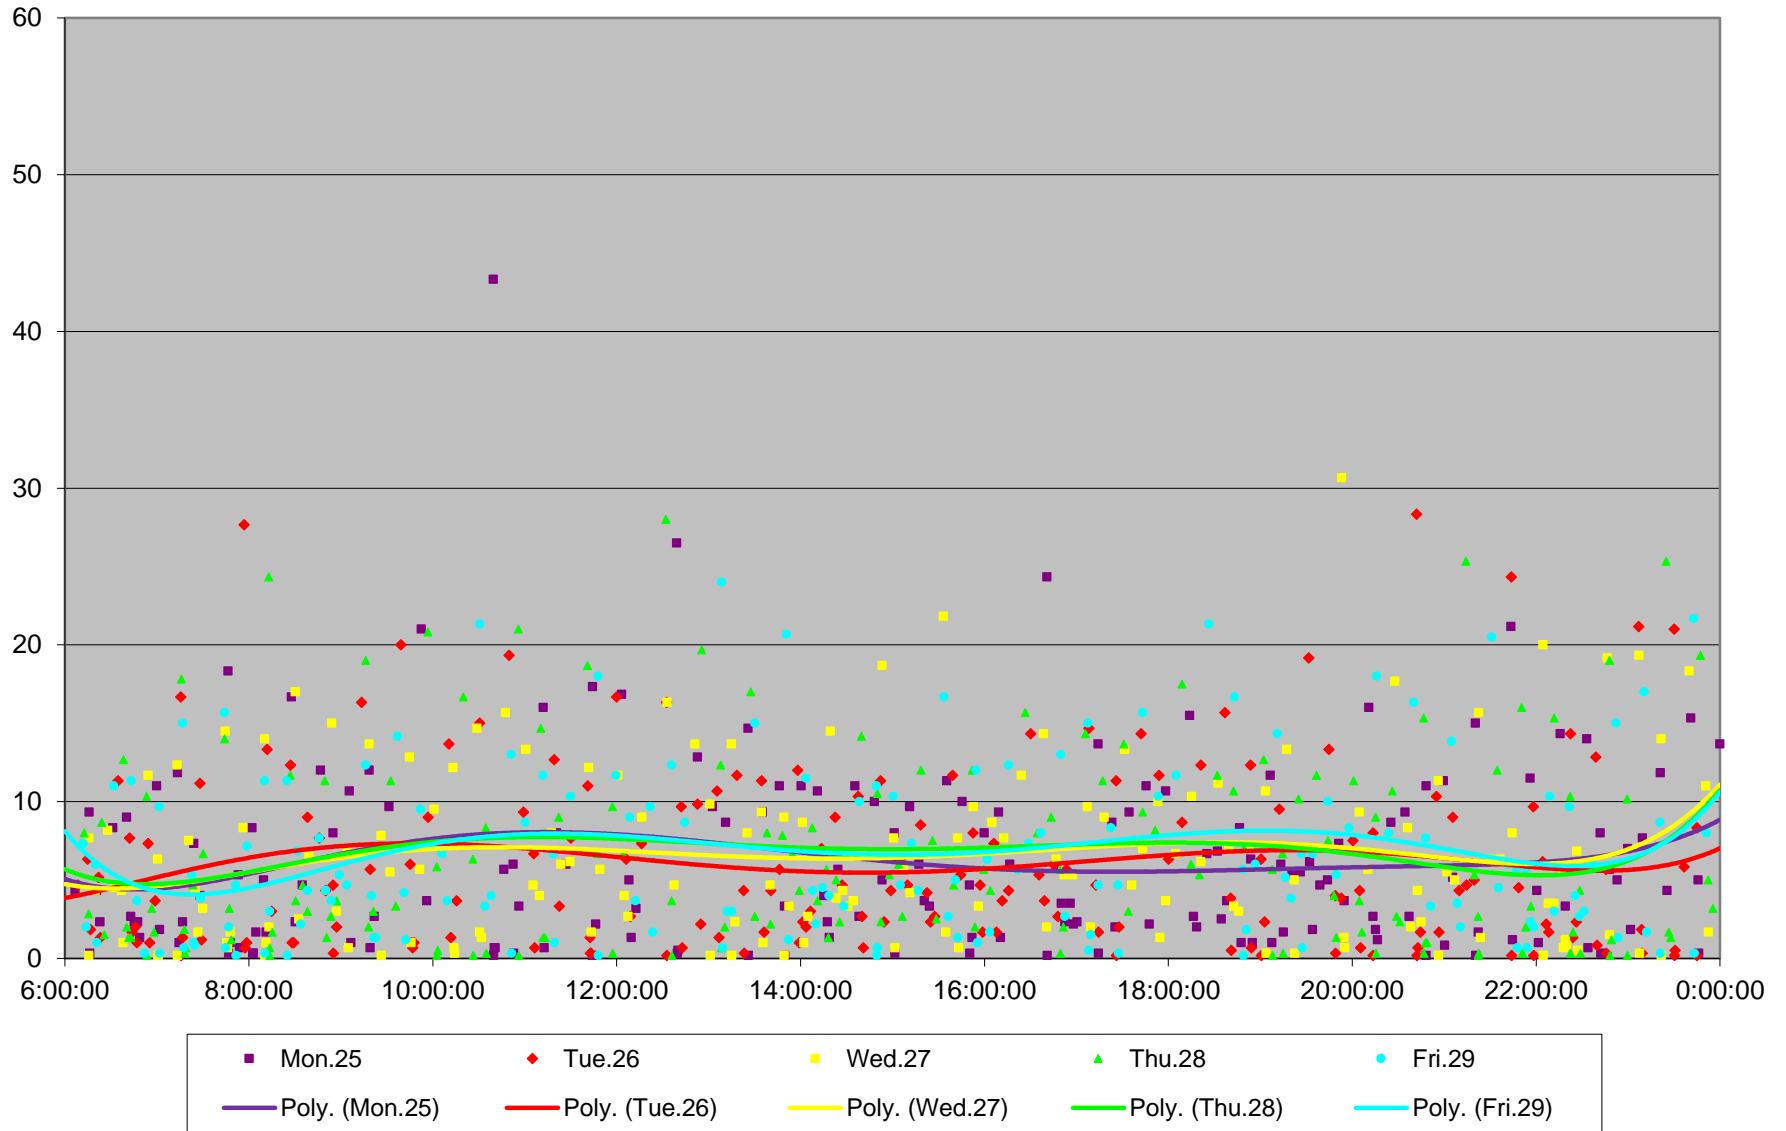

501 Queen Headways at Queensway Humber Westbound May 2015

501 Queen Headways at Queensway Humber Westbound May 2015

501 Queen Headways at Queensway Humber Westbound May 2015

501 Queen Headways at Queensway Humber Westbound May 2015

501 Queen Headways at Queensway Humber Westbound May 2015

501 Queen Headways at Queensway Humber Westbound May 2015

501 Queen Headways at Queensway Humber Westbound May 2015

501 Queen Headways at Queensway Humber Westbound May 2015 Weekday Statistics

501 Queen Headways at Queensway Humber Westbound May 2015 Saturday Statistics

501 Queen Headways at Queensway Humber Westbound May 2015 Sunday Statistics