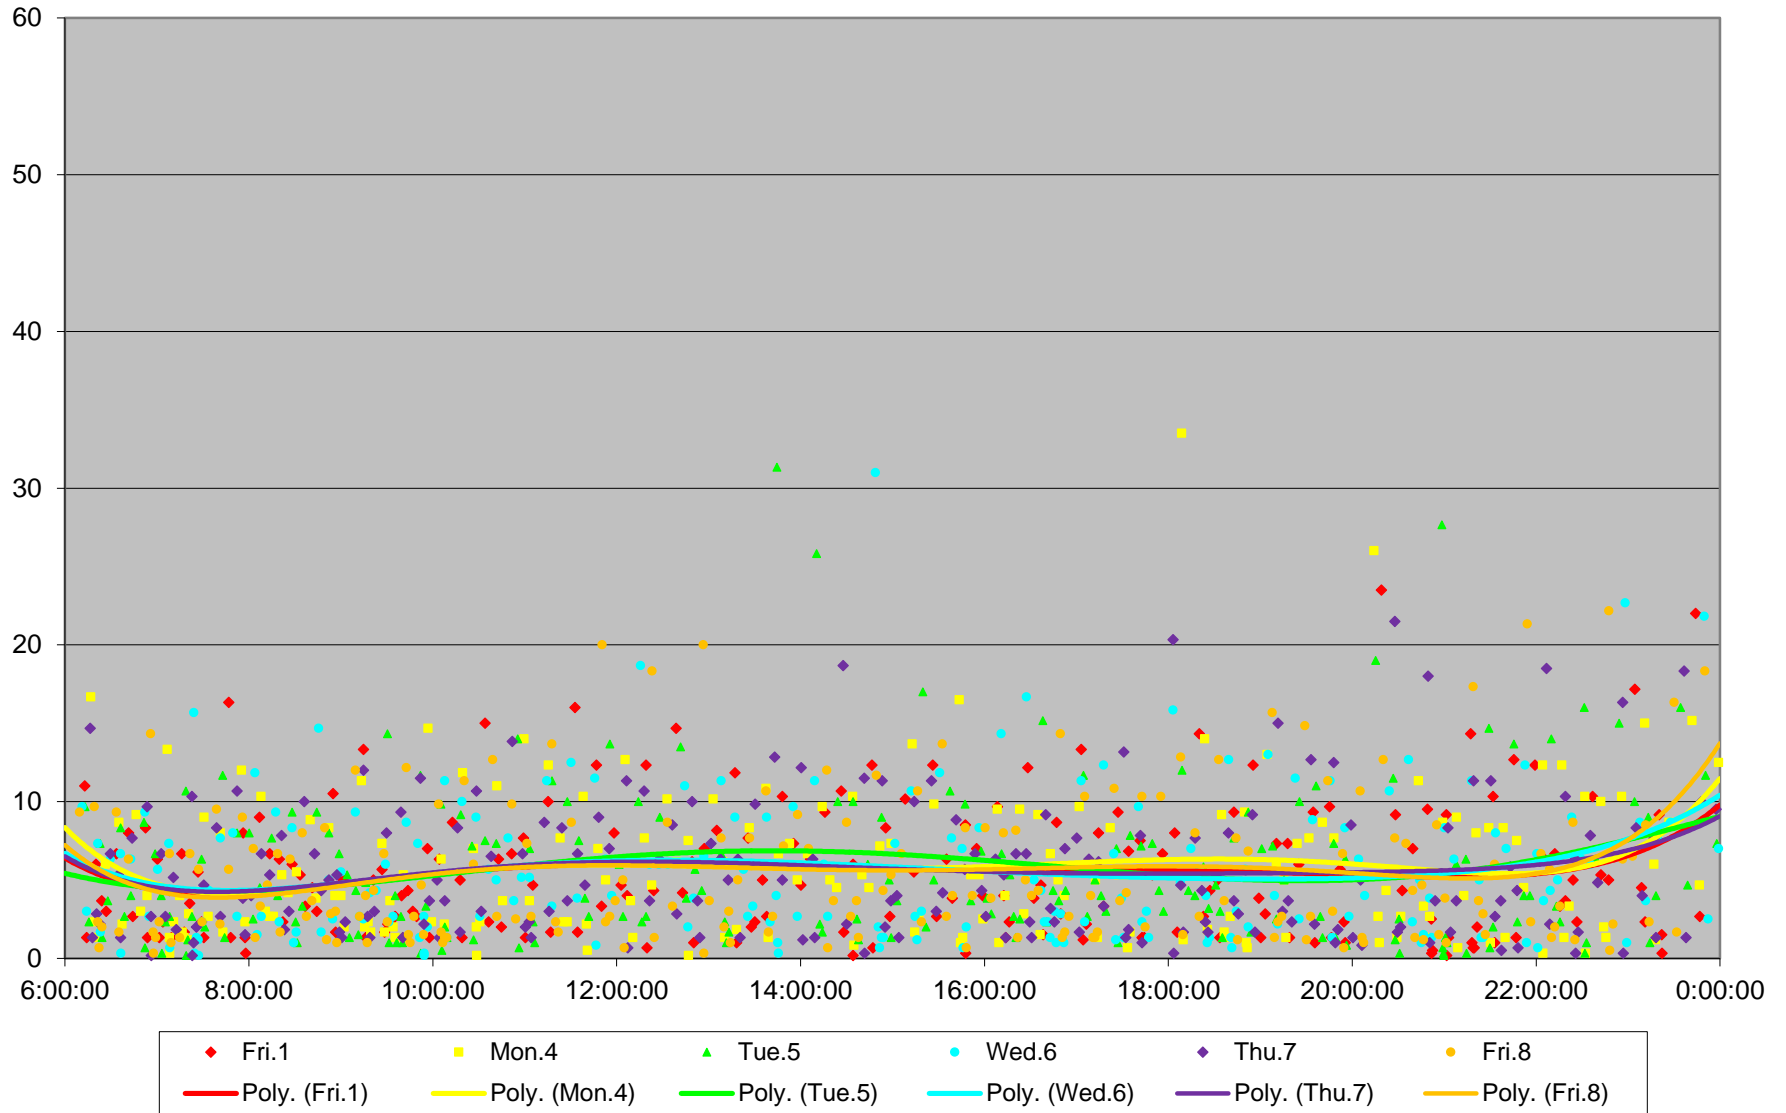

501 Queen Headways at Yonge St. Westbound May 2015

501 Queen Headways at Yonge St. Westbound May 2015

501 Queen Headways at Yonge St. Westbound May 2015

501 Queen Headways at Yonge St. Westbound May 2015

501 Queen Headways at Yonge St. Westbound May 2015

501 Queen Headways at Yonge St. Westbound May 2015

501 Queen Headways at Yonge St. Westbound May 2015

501 Queen Headways at Yonge St. Westbound May 2015 Weekday Statistics

501 Queen Headways at Yonge St. Westbound May 2015 Saturday Statistics

501 Queen Headways at Yonge St. Westbound May 2015 Sunday Statistics