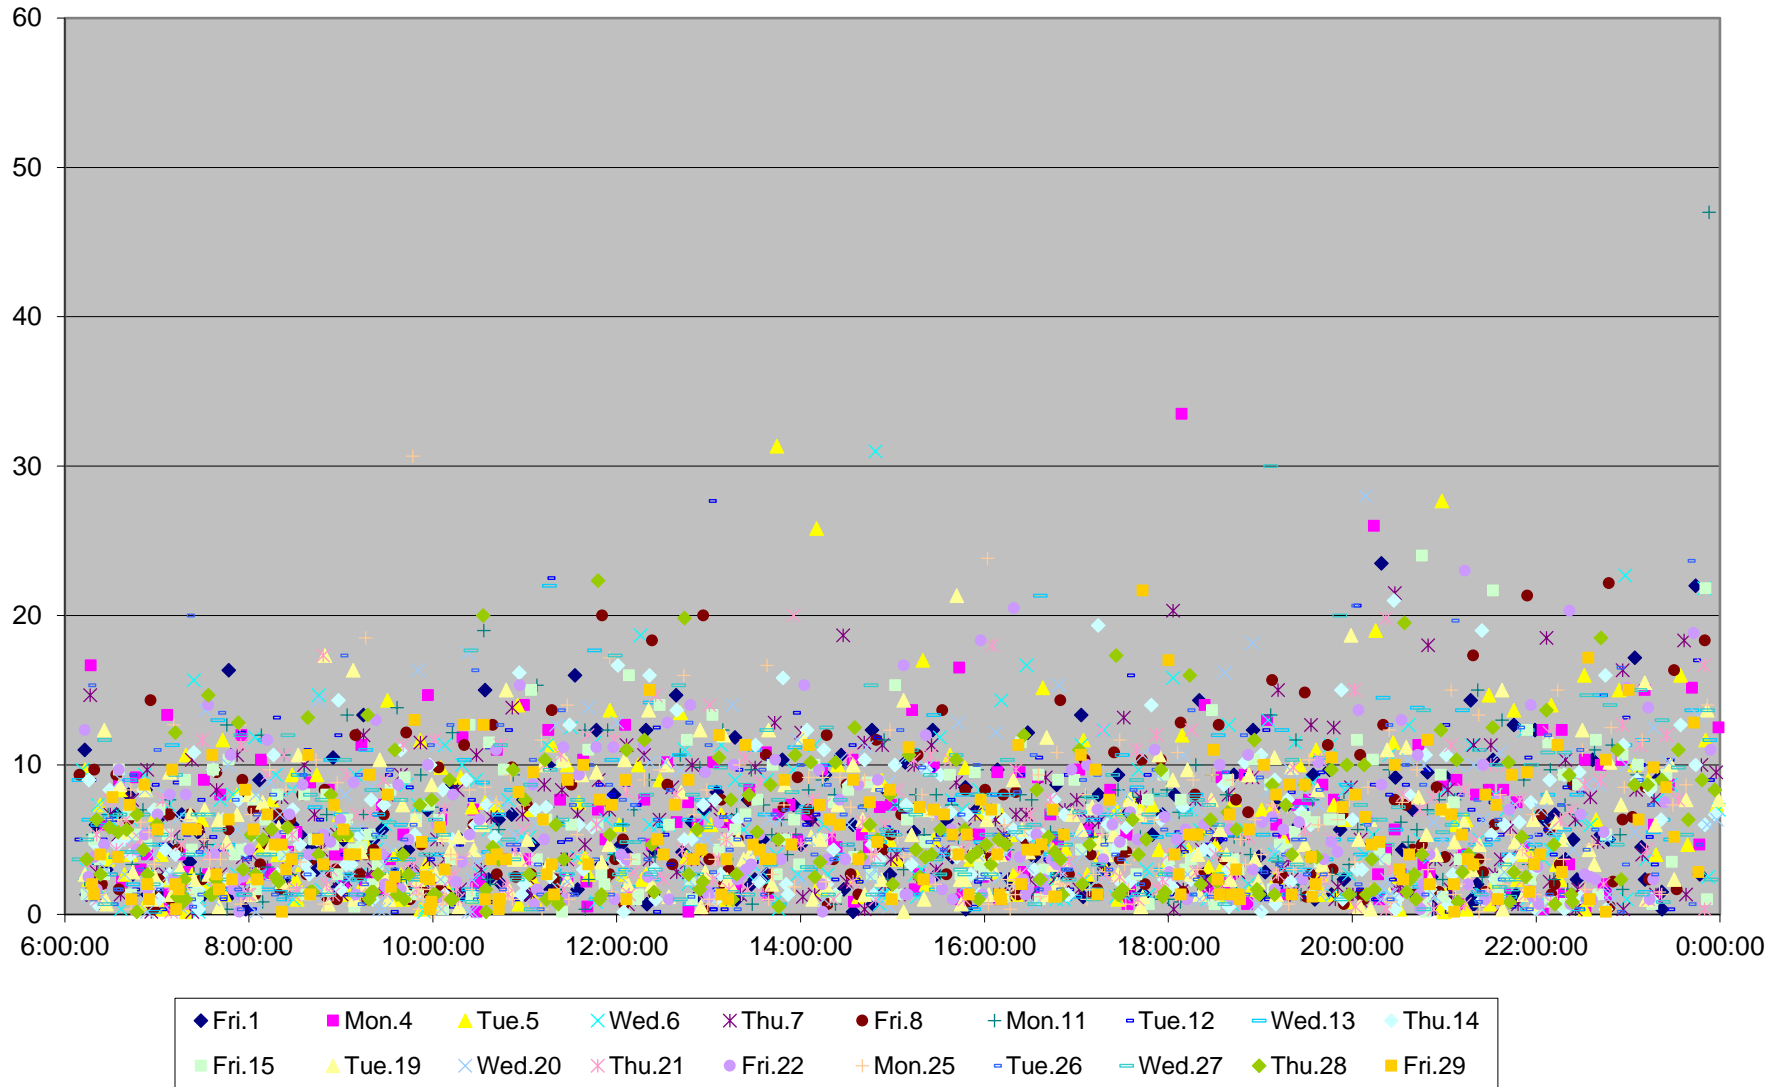

501 Queen Headways at Yonge St. Westbound May 2015

501 Queen Headways at Yonge St. Westbound May 2015

501 Queen Headways at Yonge St. Westbound May 2015

501 Queen Headways at Yonge St. Westbound May 2015

501 Queen Headways at Yonge St. Westbound May 2015

501 Queen Headways at Yonge St. Westbound May 2015

501 Queen Headways at Yonge St. Westbound May 2015

501 Queen Headways at Yonge St. Westbound May 2015 Weekday Statistics

501 Queen Headways at Yonge St. Westbound May 2015 Saturday Statistics

501 Queen Headways at Yonge St. Westbound May 2015 Sunday Statistics