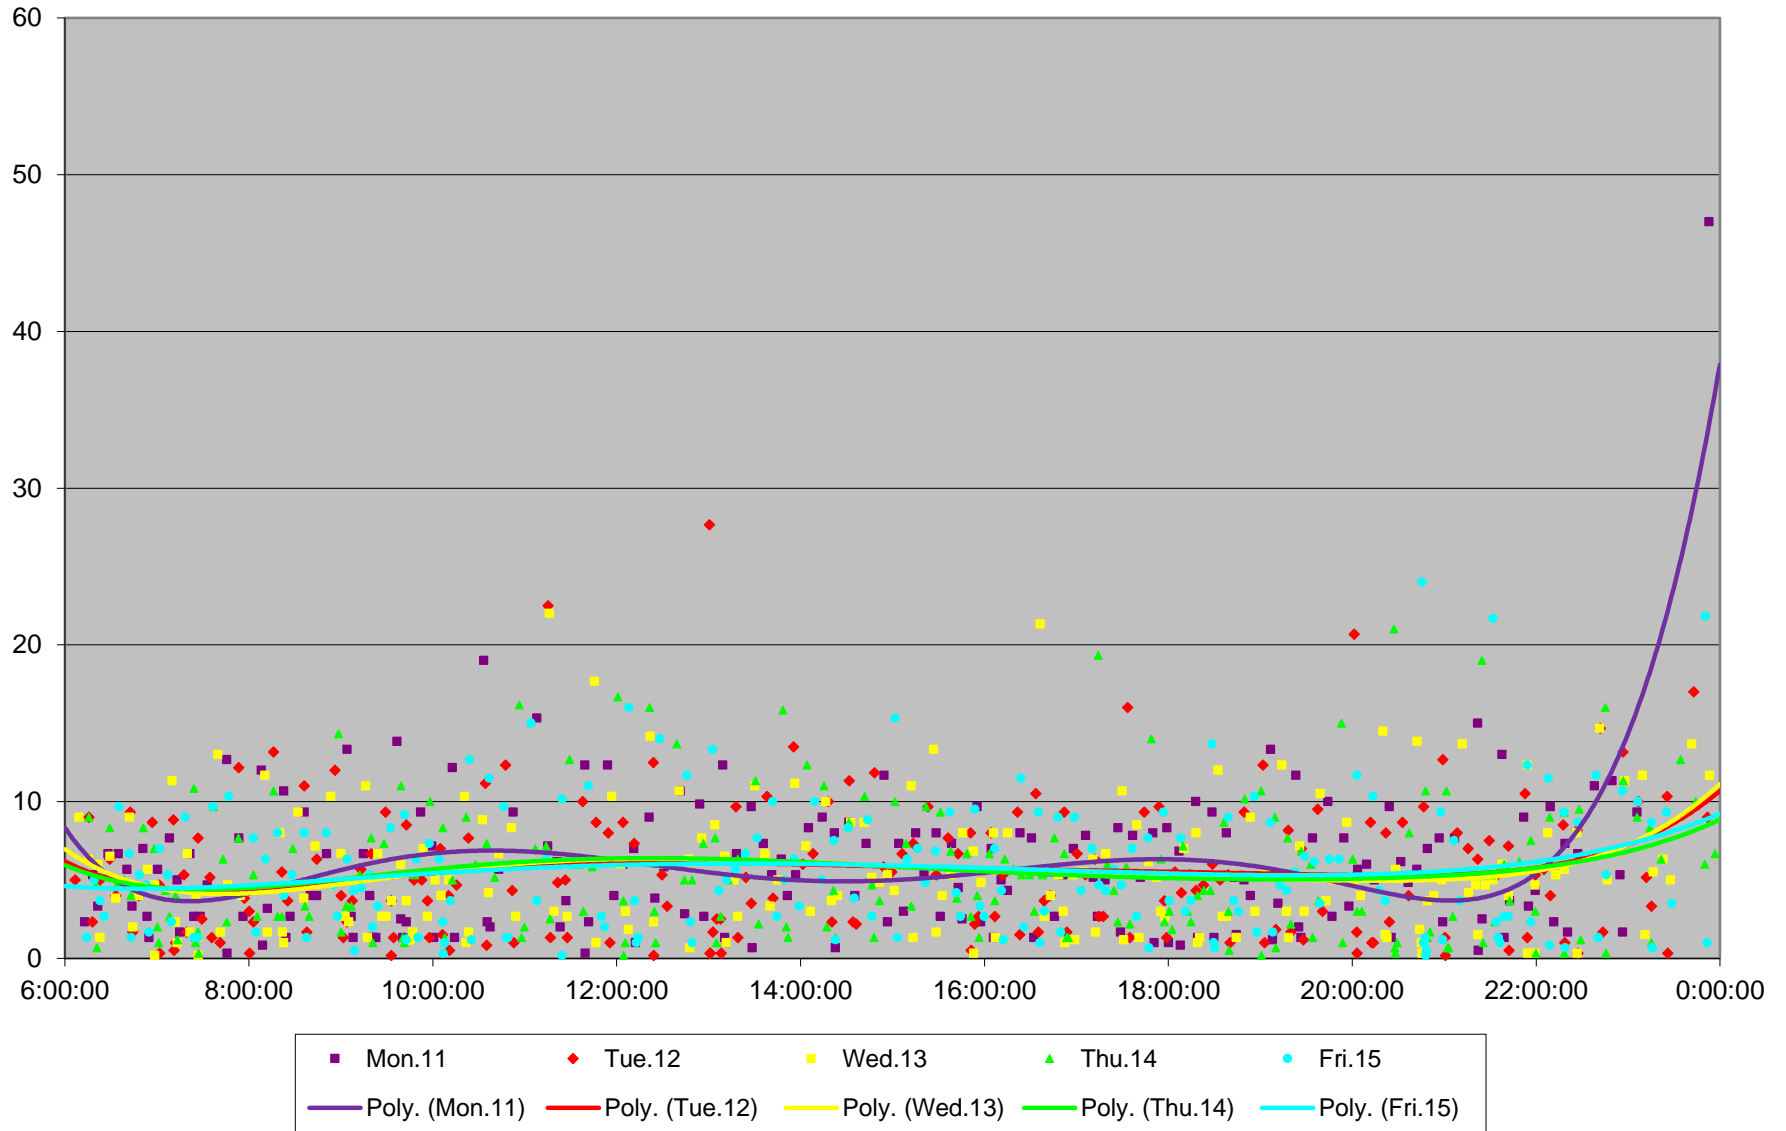

501 Queen Headways at Yonge St. Westbound May 2015

501 Queen Headways at Yonge St. Westbound May 2015

501 Queen Headways at Yonge St. Westbound May 2015

501 Queen Headways at Yonge St. Westbound May 2015

501 Queen Headways at Yonge St. Westbound May 2015

501 Queen Headways at Yonge St. Westbound May 2015

501 Queen Headways at Yonge St. Westbound May 2015

501 Queen Headways at Yonge St. Westbound May 2015 Weekday Statistics

501 Queen Headways at Yonge St. Westbound May 2015 Saturday Statistics

501 Queen Headways at Yonge St. Westbound May 2015 Sunday Statistics