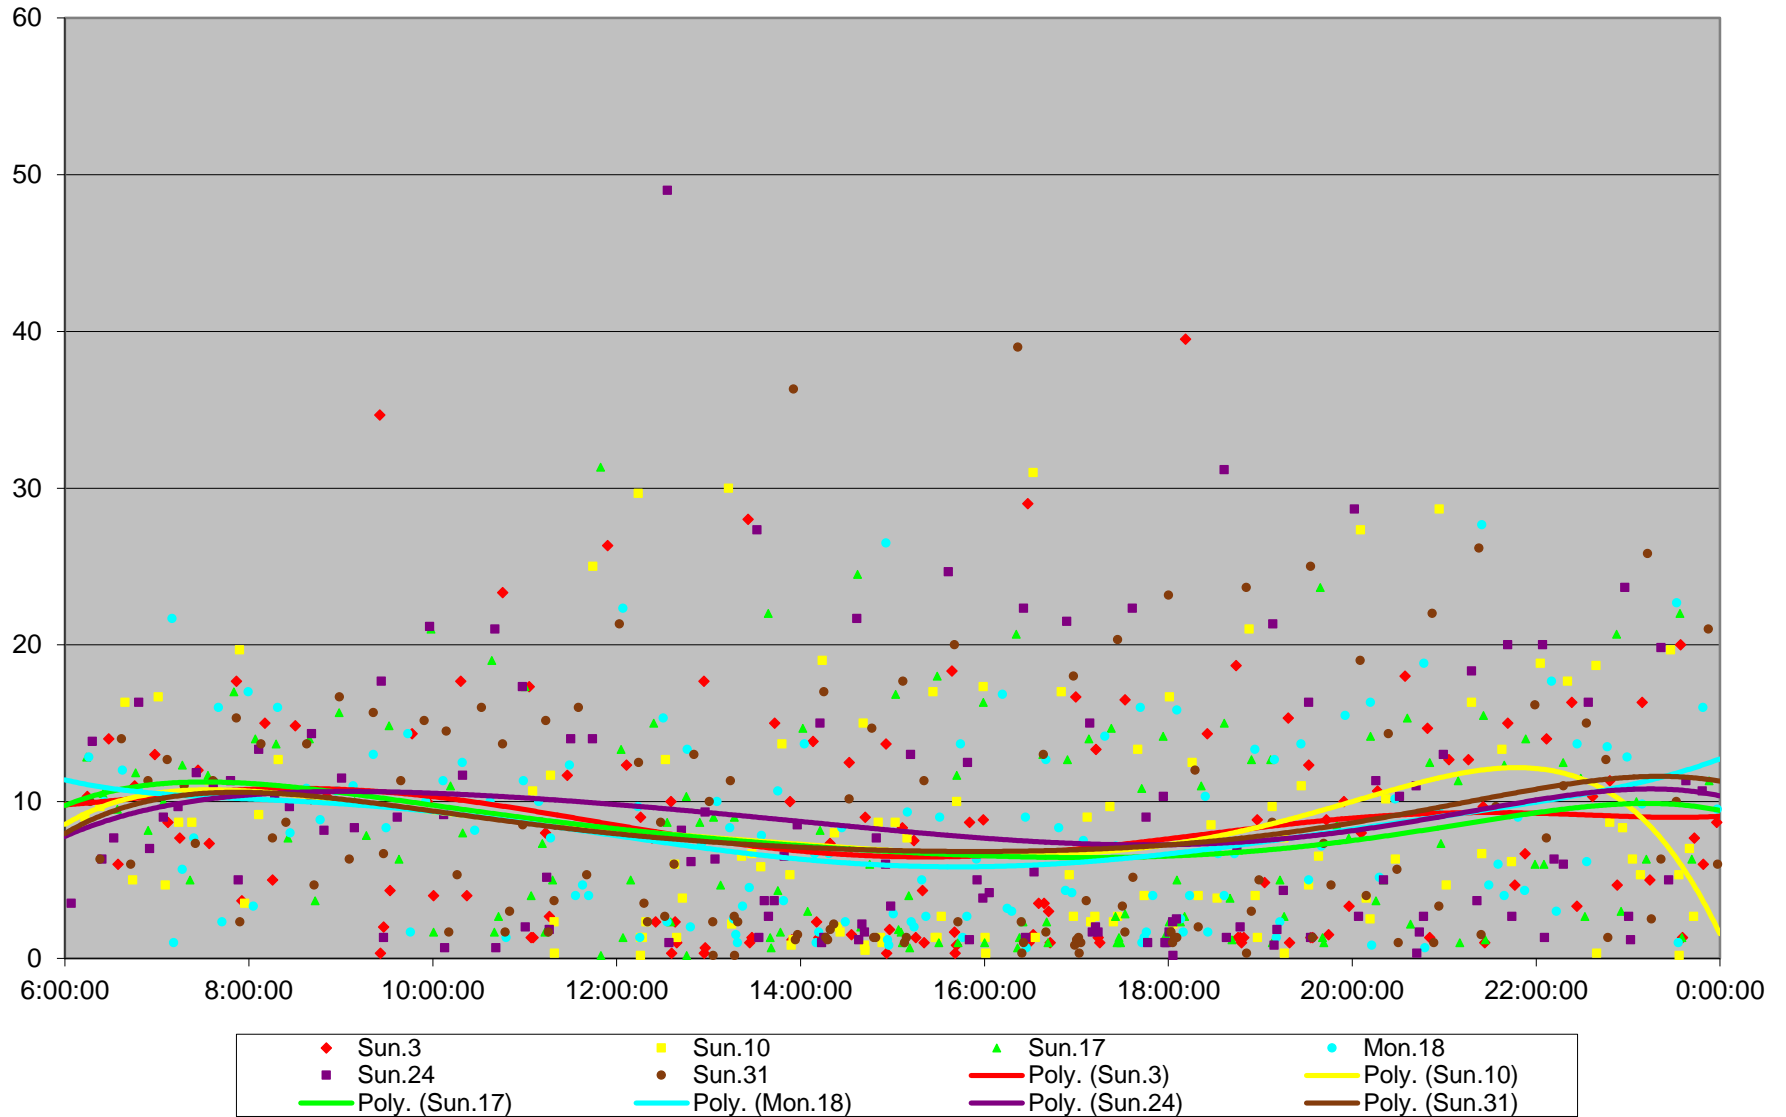

501 Queen Headways at Yonge St. Westbound May 2015

501 Queen Headways at Yonge St. Westbound May 2015

501 Queen Headways at Yonge St. Westbound May 2015

501 Queen Headways at Yonge St. Westbound May 2015

501 Queen Headways at Yonge St. Westbound May 2015

501 Queen Headways at Yonge St. Westbound May 2015

501 Queen Headways at Yonge St. Westbound May 2015

501 Queen Headways at Yonge St. Westbound May 2015 Weekday Statistics

501 Queen Headways at Yonge St. Westbound May 2015 Saturday Statistics

501 Queen Headways at Yonge St. Westbound May 2015 Sunday Statistics