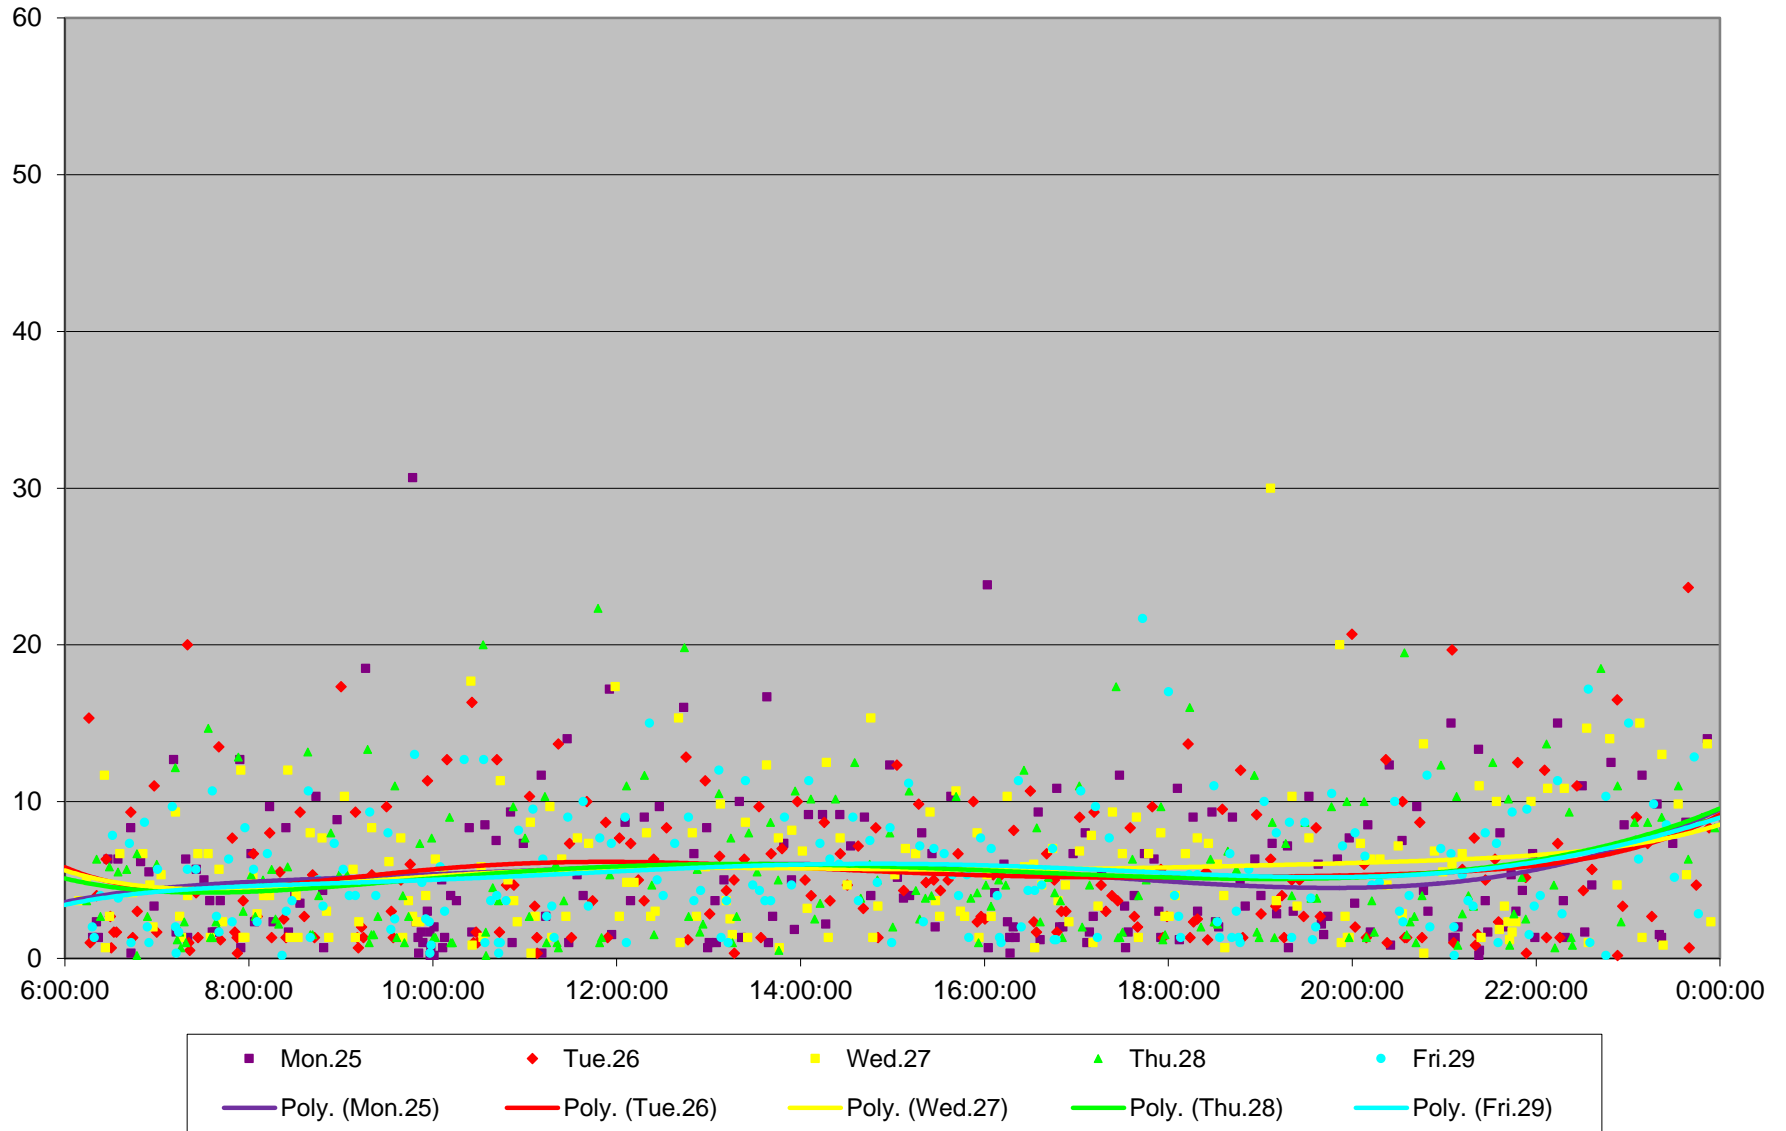

501 Queen Headways at Yonge St. Westbound May 2015

501 Queen Headways at Yonge St. Westbound May 2015

501 Queen Headways at Yonge St. Westbound May 2015

501 Queen Headways at Yonge St. Westbound May 2015

501 Queen Headways at Yonge St. Westbound May 2015

501 Queen Headways at Yonge St. Westbound May 2015

501 Queen Headways at Yonge St. Westbound May 2015

501 Queen Headways at Yonge St. Westbound May 2015 Weekday Statistics

501 Queen Headways at Yonge St. Westbound May 2015 Saturday Statistics

501 Queen Headways at Yonge St. Westbound May 2015 Sunday Statistics