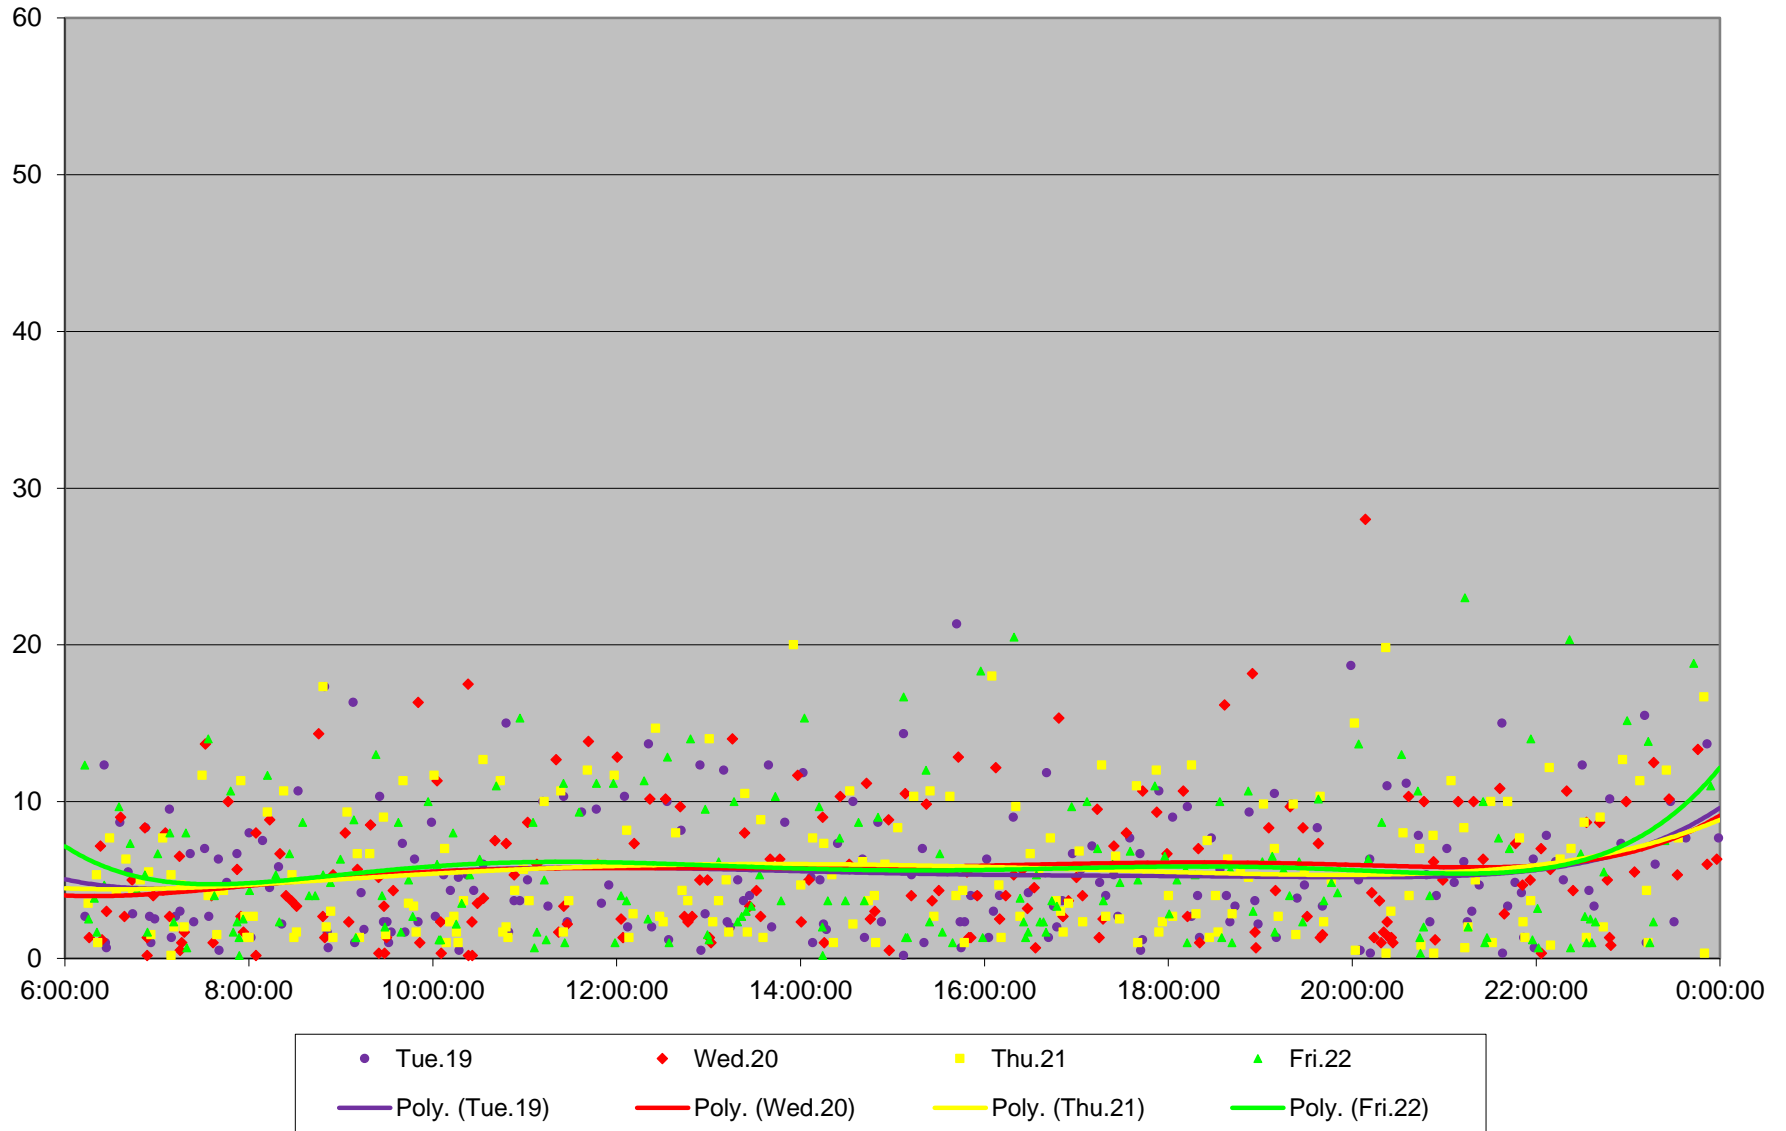

501 Queen Headways at Yonge St. Westbound May 2015

501 Queen Headways at Yonge St. Westbound May 2015

501 Queen Headways at Yonge St. Westbound May 2015

501 Queen Headways at Yonge St. Westbound May 2015

501 Queen Headways at Yonge St. Westbound May 2015

501 Queen Headways at Yonge St. Westbound May 2015

501 Queen Headways at Yonge St. Westbound May 2015

501 Queen Headways at Yonge St. Westbound May 2015 Weekday Statistics

501 Queen Headways at Yonge St. Westbound May 2015 Saturday Statistics

501 Queen Headways at Yonge St. Westbound May 2015 Sunday Statistics