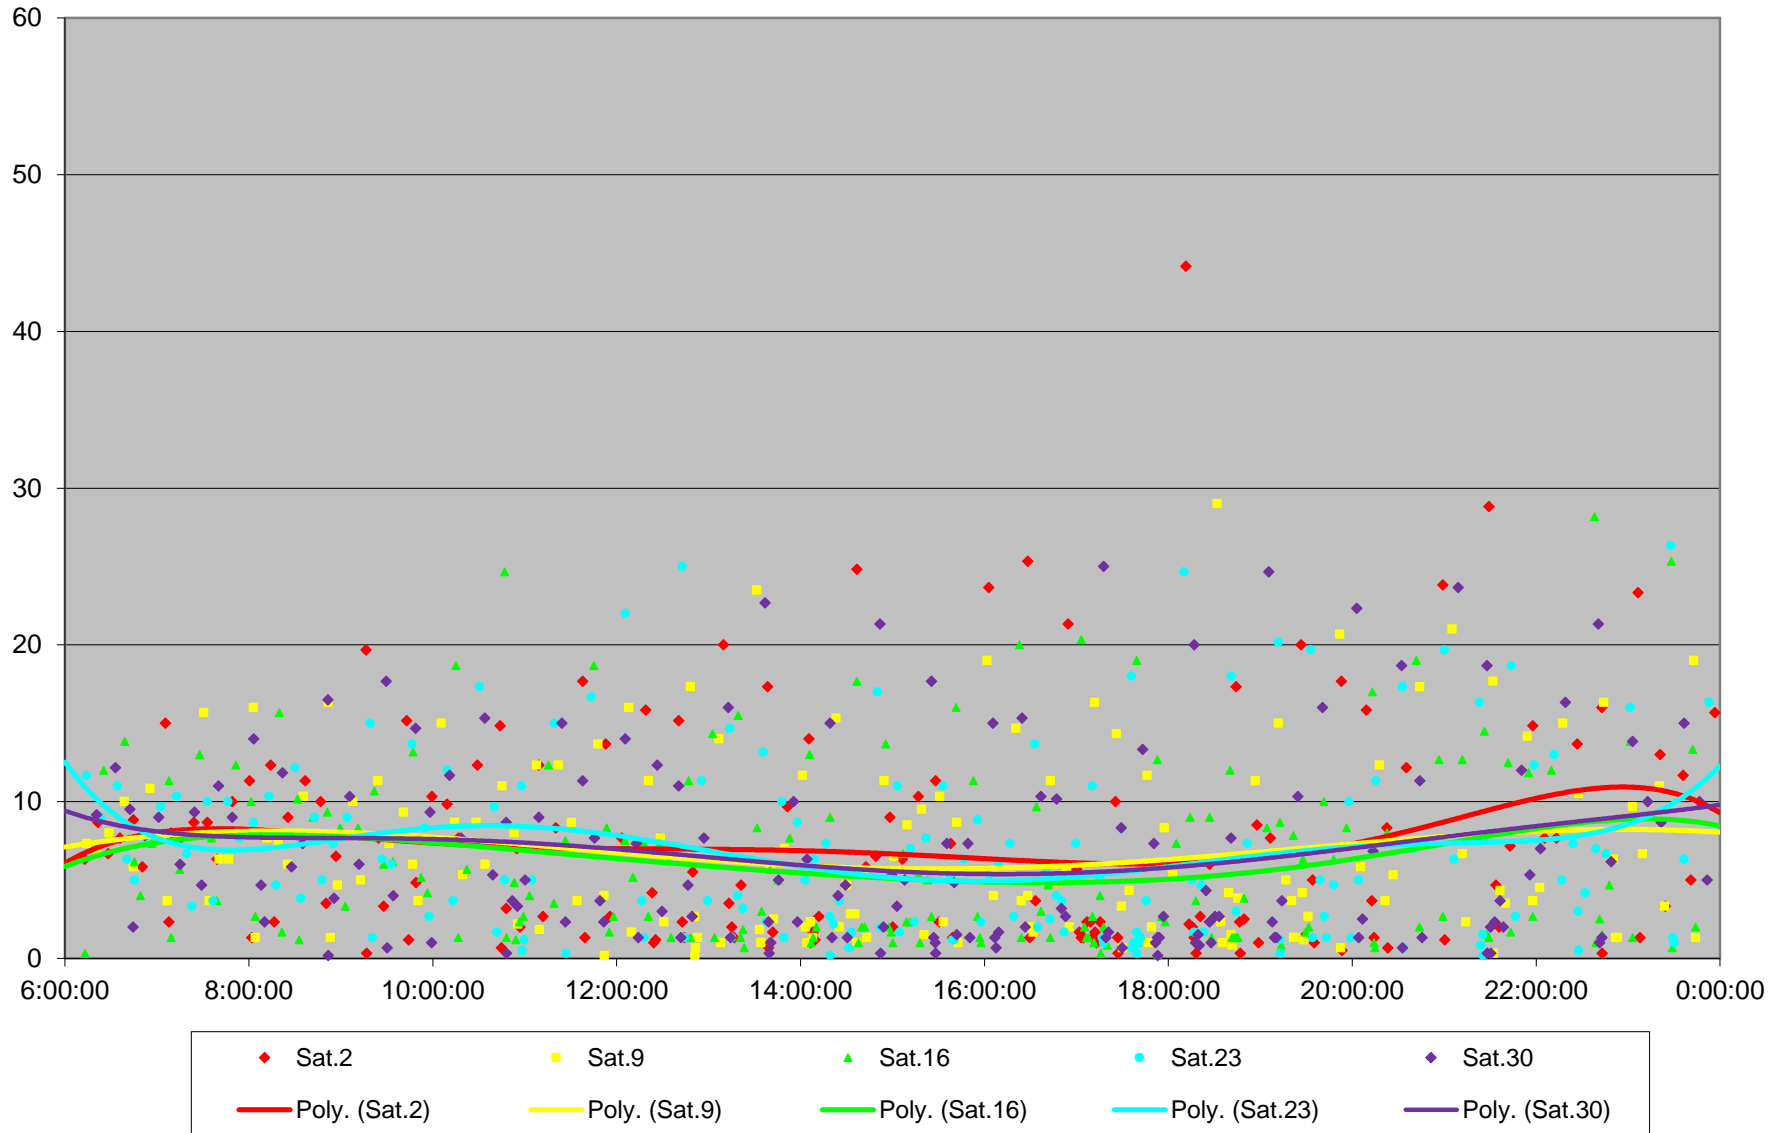

501 Queen Headways at Yonge St. Westbound May 2015

501 Queen Headways at Yonge St. Westbound May 2015

501 Queen Headways at Yonge St. Westbound May 2015

501 Queen Headways at Yonge St. Westbound May 2015

501 Queen Headways at Yonge St. Westbound May 2015

501 Queen Headways at Yonge St. Westbound May 2015

501 Queen Headways at Yonge St. Westbound May 2015

501 Queen Headways at Yonge St. Westbound May 2015 Weekday Statistics

501 Queen Headways at Yonge St. Westbound May 2015 Saturday Statistics

501 Queen Headways at Yonge St. Westbound May 2015 Sunday Statistics