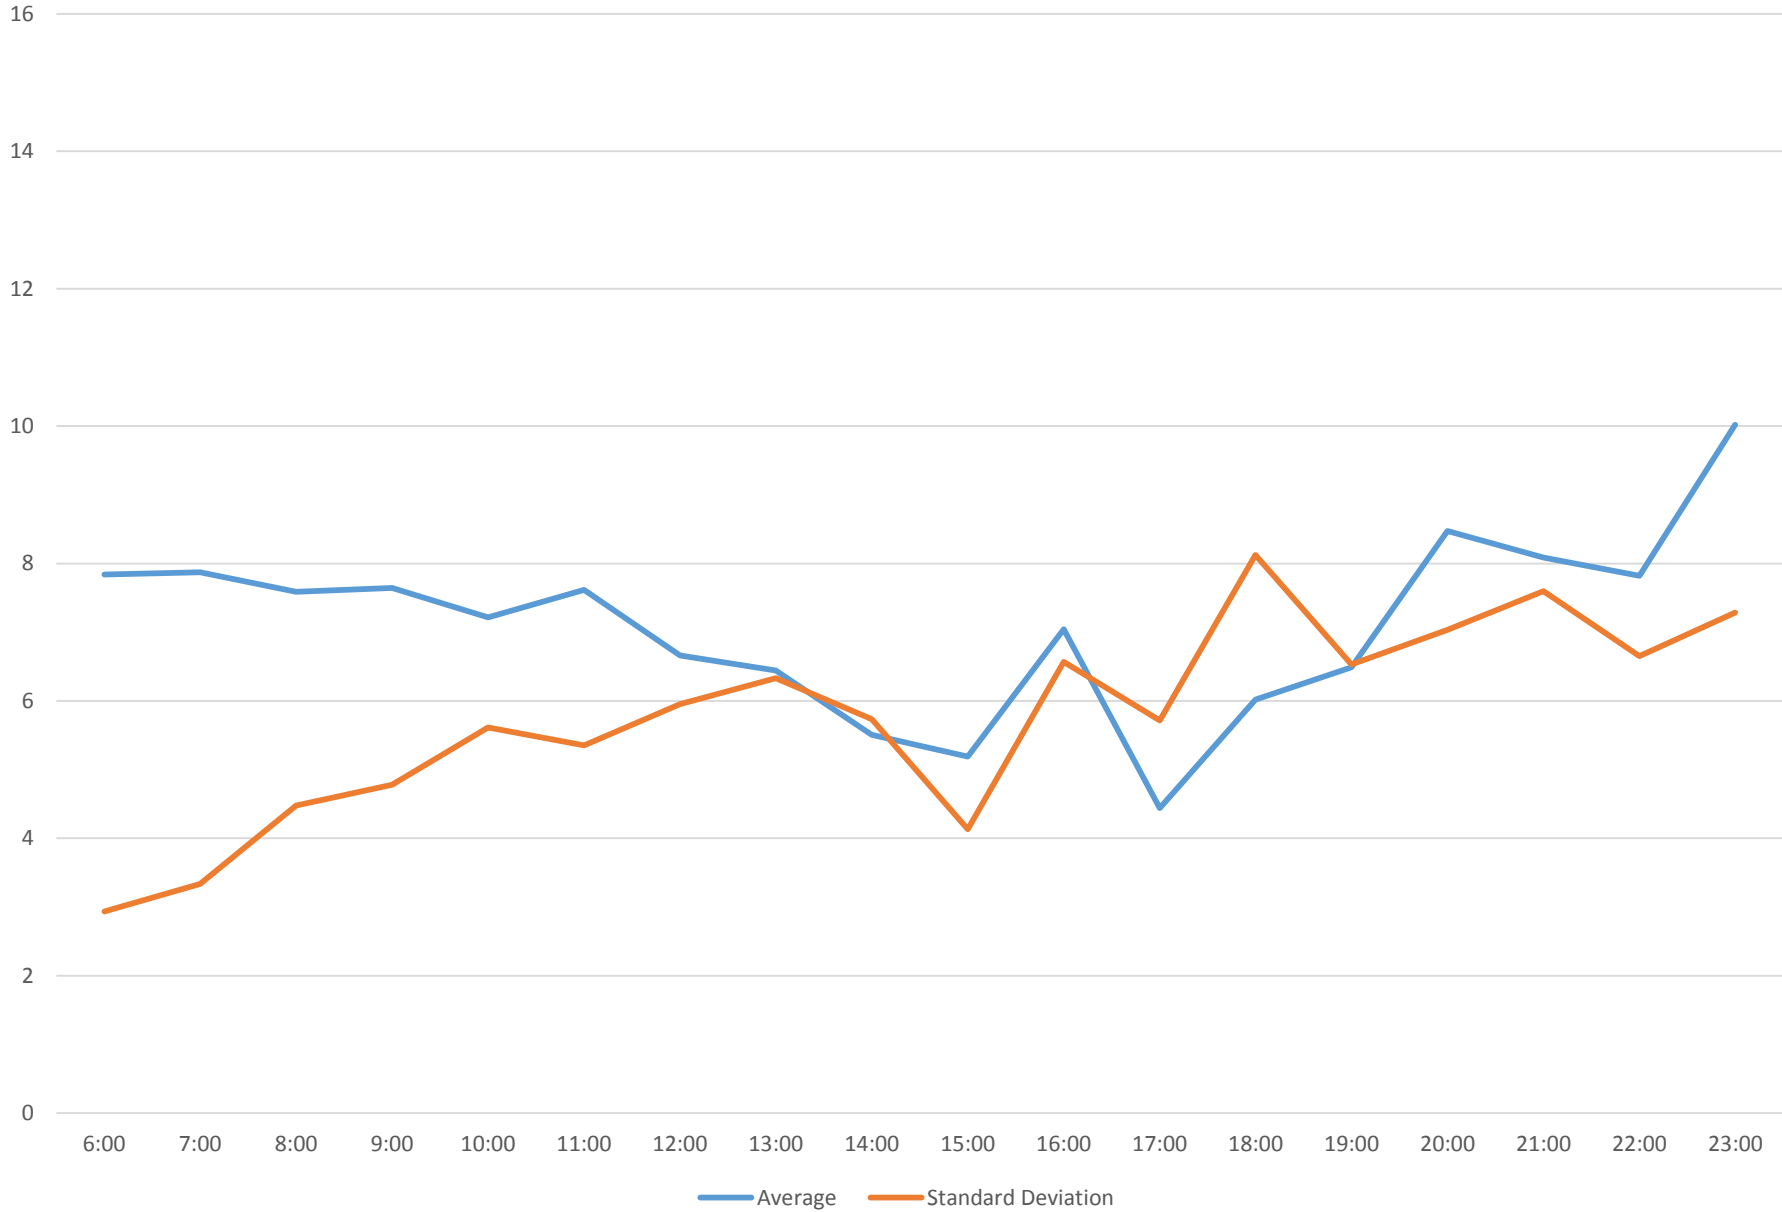

501 Queen Headways at Yonge St. Westbound May 2015

501 Queen Headways at Yonge St. Westbound May 2015

501 Queen Headways at Yonge St. Westbound May 2015

501 Queen Headways at Yonge St. Westbound May 2015 Weekday Statistics

501 Queen Headways at Yonge St. Westbound May 2015 Saturday Statistics

501 Queen Headways at Yonge St. Westbound May 2015 Sunday Statistics