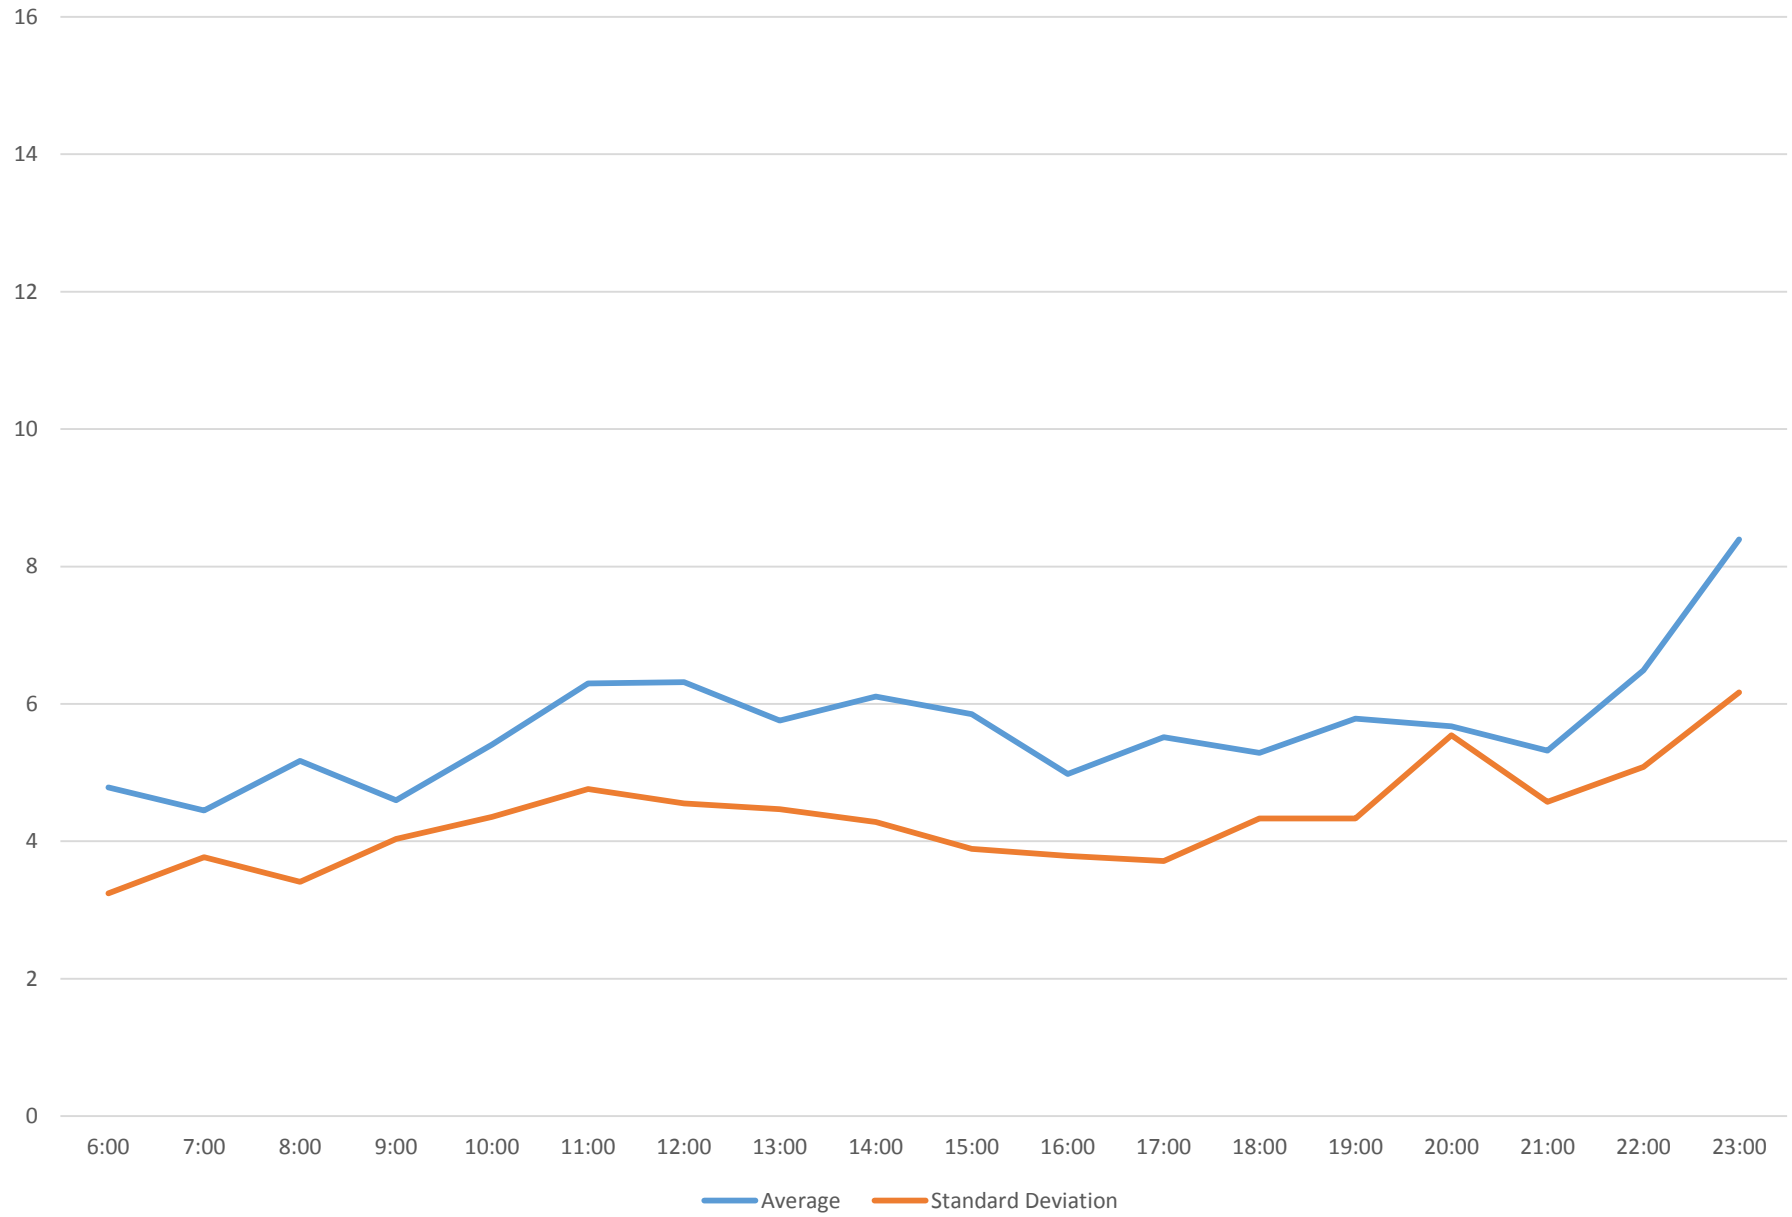

501 Queen Headways at Yonge St. Westbound May 2015

501 Queen Headways at Yonge St. Westbound May 2015

501 Queen Headways at Yonge St. Westbound May 2015

501 Queen Headways at Yonge St. Westbound May 2015 Weekday Statistics

501 Queen Headways at Yonge St. Westbound May 2015 Saturday Statistics

501 Queen Headways at Yonge St. Westbound May 2015 Sunday Statistics