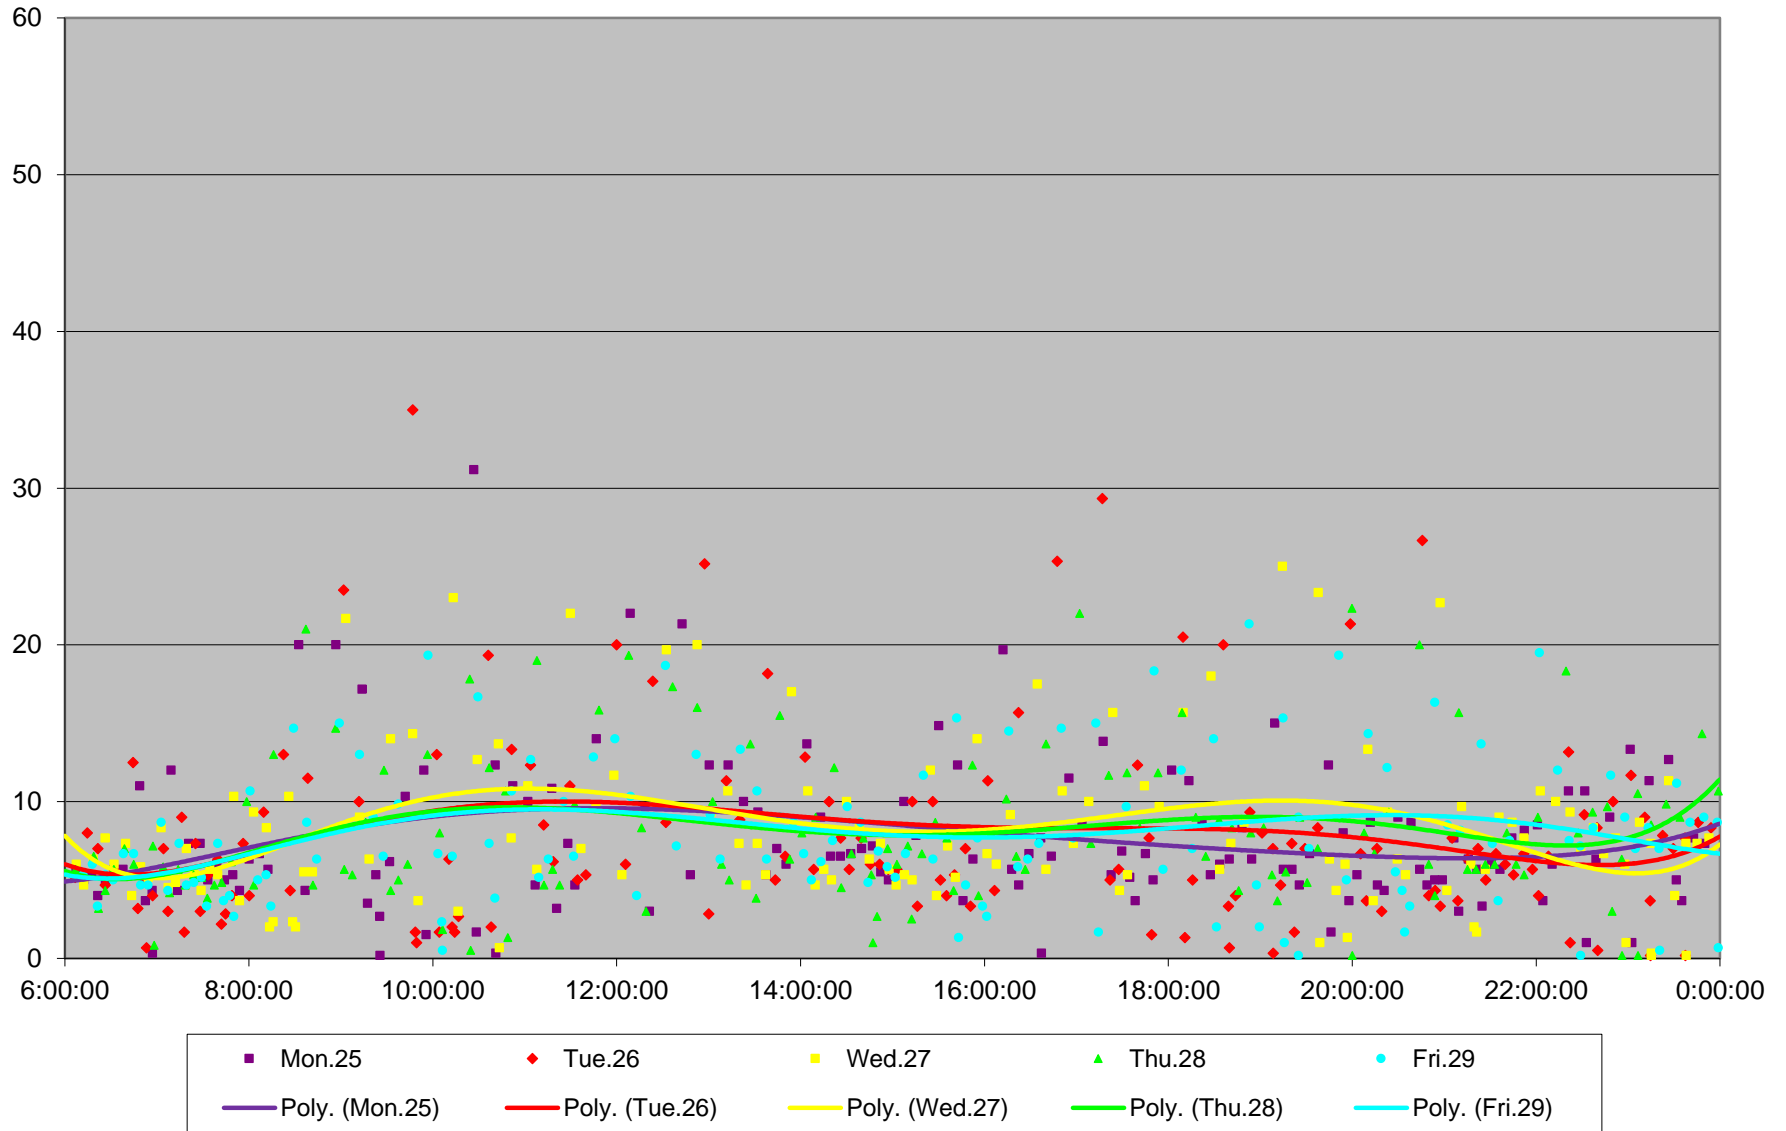

501 Queen Headways at Silver Birch Ave. Westbound May 2015

501 Queen Headways at Silver Birch Ave. Westbound May 2015

501 Queen Headways at Silver Birch Ave. Westbound May 2015

501 Queen Headways at Silver Birch Ave. Westbound May 2015

501 Queen Headways at Silver Birch Ave. Westbound May 2015

501 Queen Headways at Silver Birch Ave. Westbound May 2015

501 Queen Headways at Silver Birch Ave. Westbound May 2015

501 Queen Headways at Silver Birch Ave. Westbound May 2015 Weekday Statistics

501 Queen Headways at Silver Birch Ave. Westbound May 2015 Saturday Statistics

501 Queen Headways at Silver Birch Ave. Westbound May 2015 Sunday Statistics