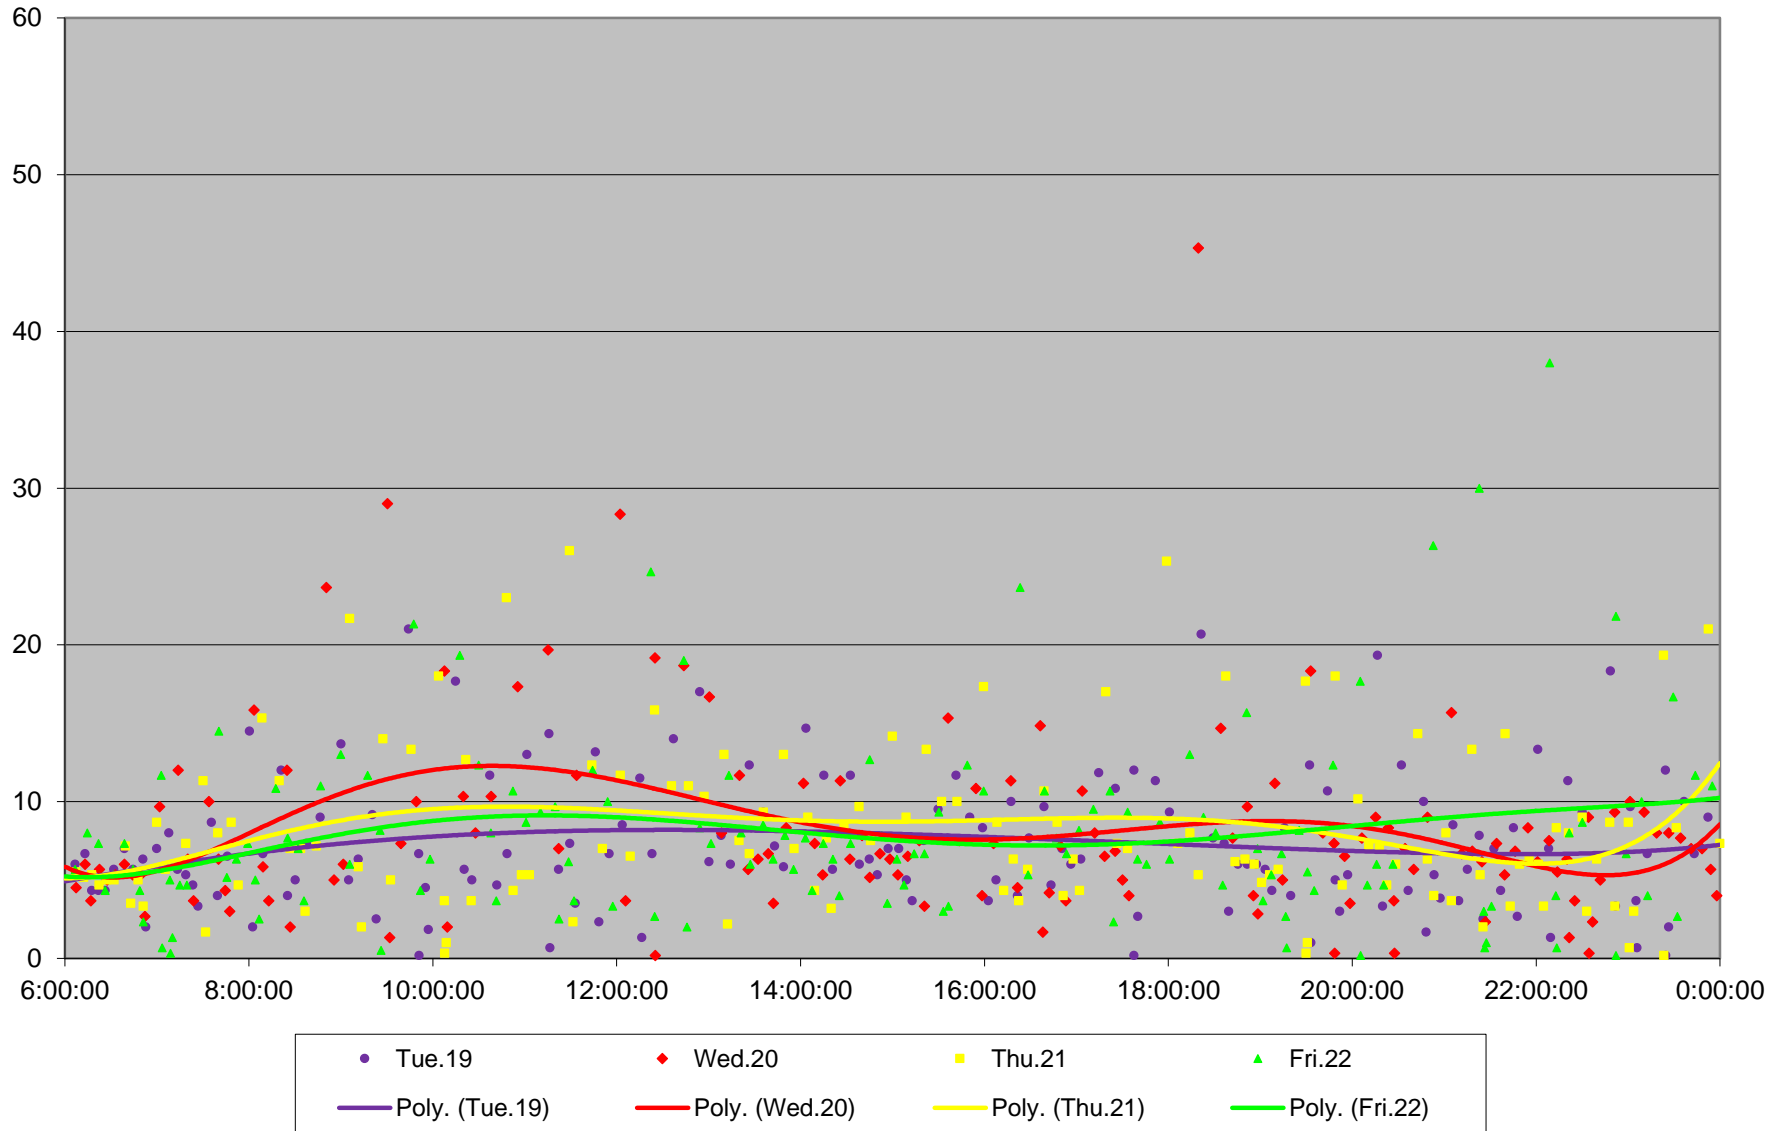

501 Queen Headways at Silver Birch Ave. Westbound May 2015

501 Queen Headways at Silver Birch Ave. Westbound May 2015

501 Queen Headways at Silver Birch Ave. Westbound May 2015

501 Queen Headways at Silver Birch Ave. Westbound May 2015

501 Queen Headways at Silver Birch Ave. Westbound May 2015

501 Queen Headways at Silver Birch Ave. Westbound May 2015

501 Queen Headways at Silver Birch Ave. Westbound May 2015

501 Queen Headways at Silver Birch Ave. Westbound May 2015 Weekday Statistics

501 Queen Headways at Silver Birch Ave. Westbound May 2015 Saturday Statistics

501 Queen Headways at Silver Birch Ave. Westbound May 2015 Sunday Statistics