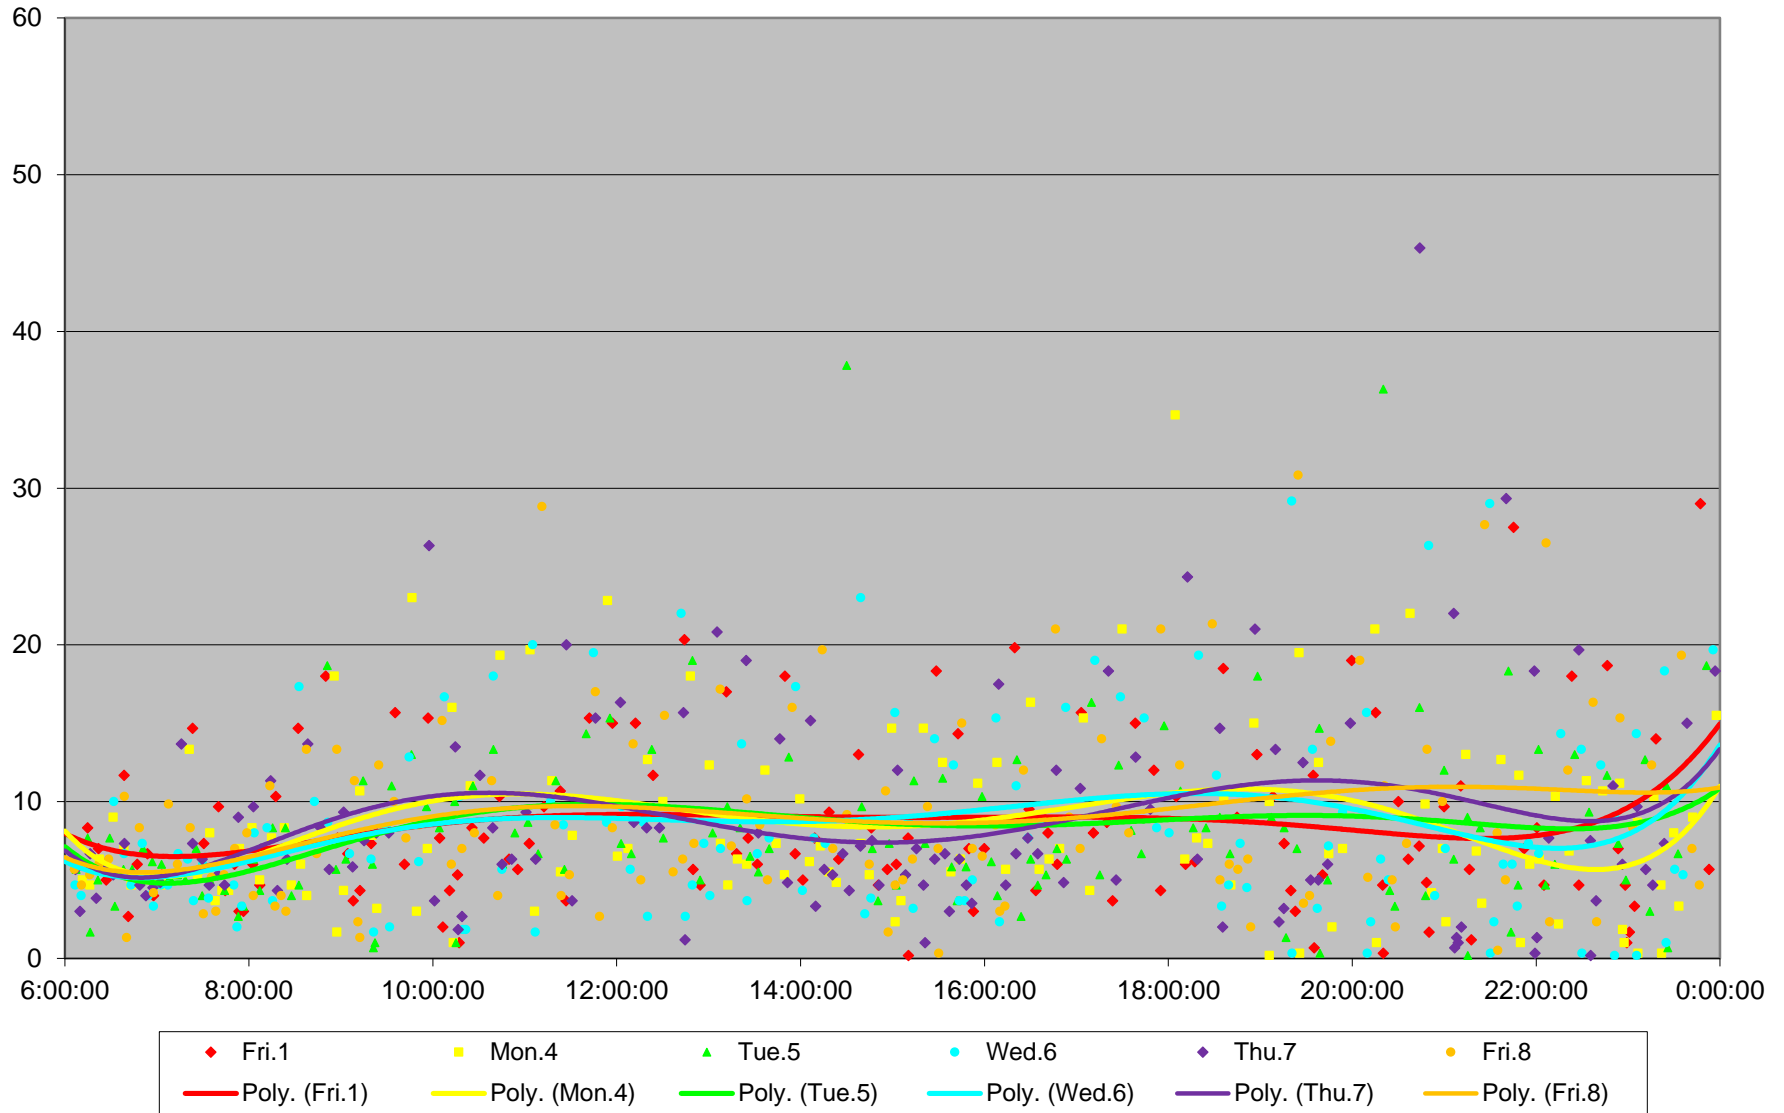

501 Queen Headways at Silver Birch Ave. Westbound May 2015

501 Queen Headways at Silver Birch Ave. Westbound May 2015

501 Queen Headways at Silver Birch Ave. Westbound May 2015

501 Queen Headways at Silver Birch Ave. Westbound May 2015

501 Queen Headways at Silver Birch Ave. Westbound May 2015

501 Queen Headways at Silver Birch Ave. Westbound May 2015

501 Queen Headways at Silver Birch Ave. Westbound May 2015

501 Queen Headways at Silver Birch Ave. Westbound May 2015 Weekday Statistics

501 Queen Headways at Silver Birch Ave. Westbound May 2015 Saturday Statistics

501 Queen Headways at Silver Birch Ave. Westbound May 2015 Sunday Statistics