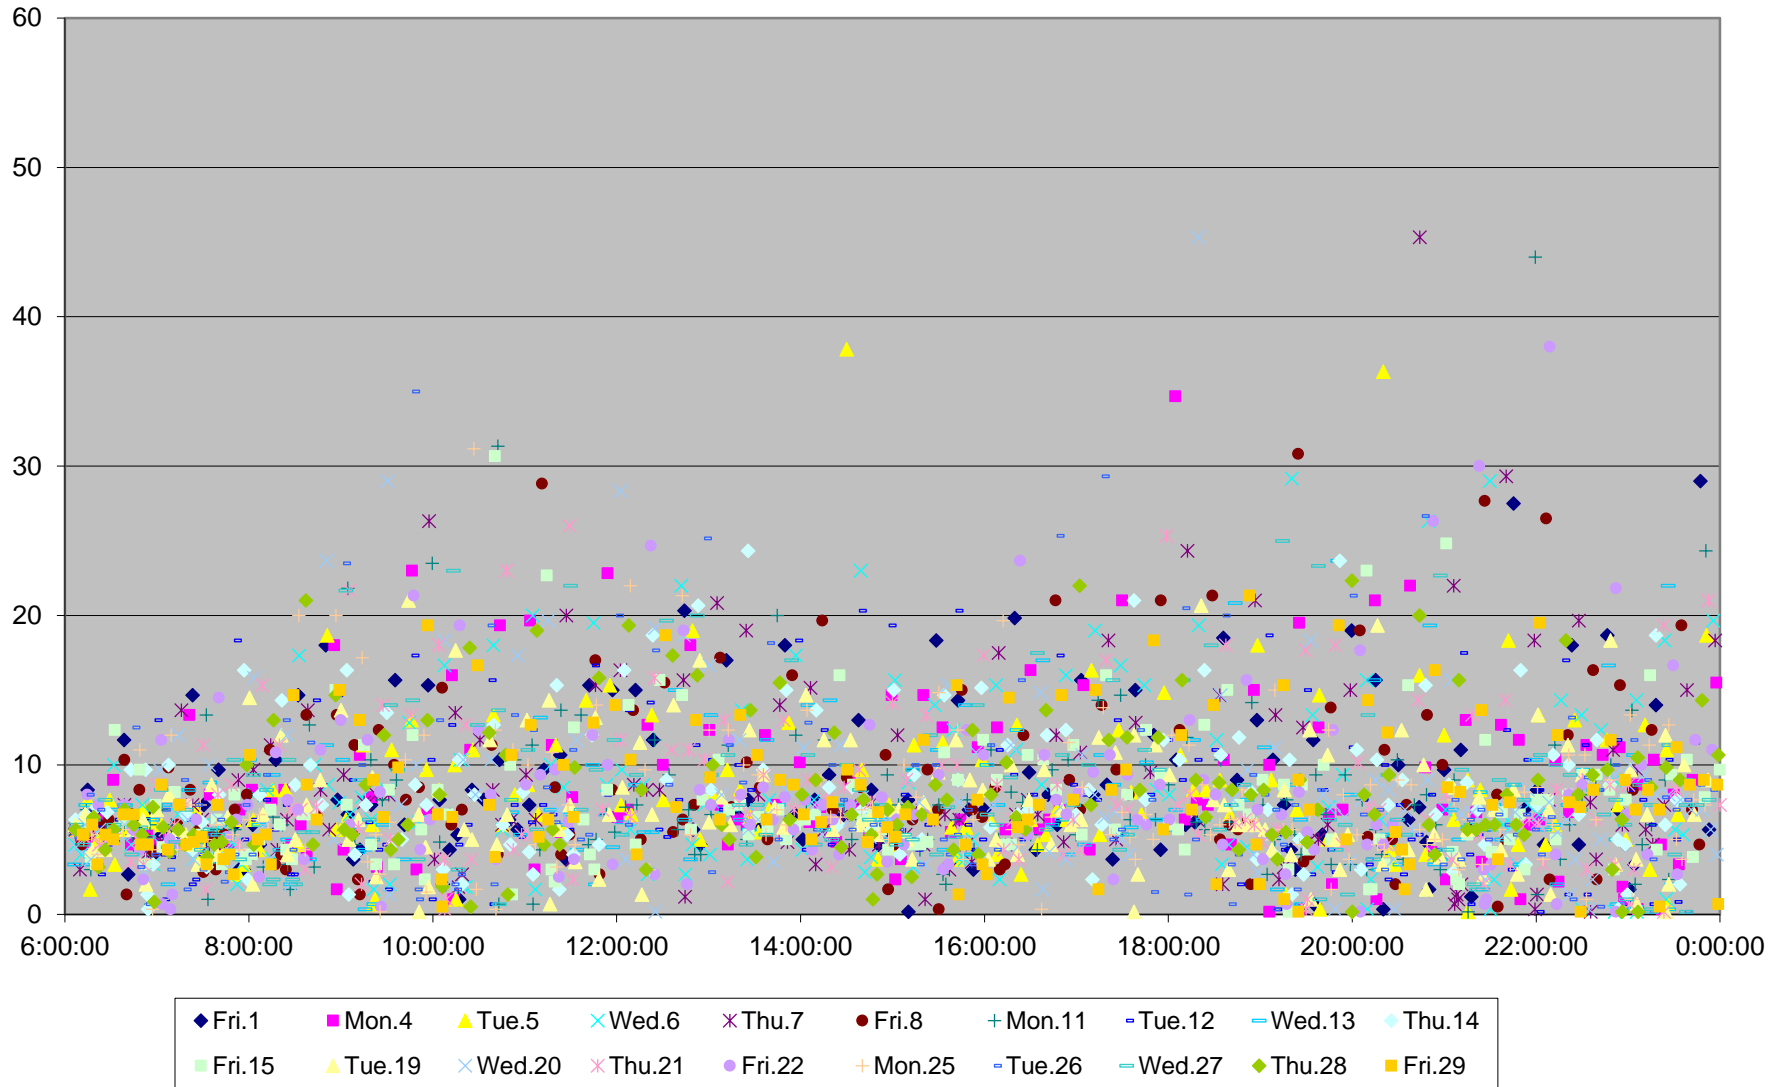

501 Queen Headways at Silver Birch Ave. Westbound May 2015

501 Queen Headways at Silver Birch Ave. Westbound May 2015

501 Queen Headways at Silver Birch Ave. Westbound May 2015

501 Queen Headways at Silver Birch Ave. Westbound May 2015

501 Queen Headways at Silver Birch Ave. Westbound May 2015

501 Queen Headways at Silver Birch Ave. Westbound May 2015

501 Queen Headways at Silver Birch Ave. Westbound May 2015

501 Queen Headways at Silver Birch Ave. Westbound May 2015 Weekday Statistics

501 Queen Headways at Silver Birch Ave. Westbound May 2015 Saturday Statistics

501 Queen Headways at Silver Birch Ave. Westbound May 2015 Sunday Statistics