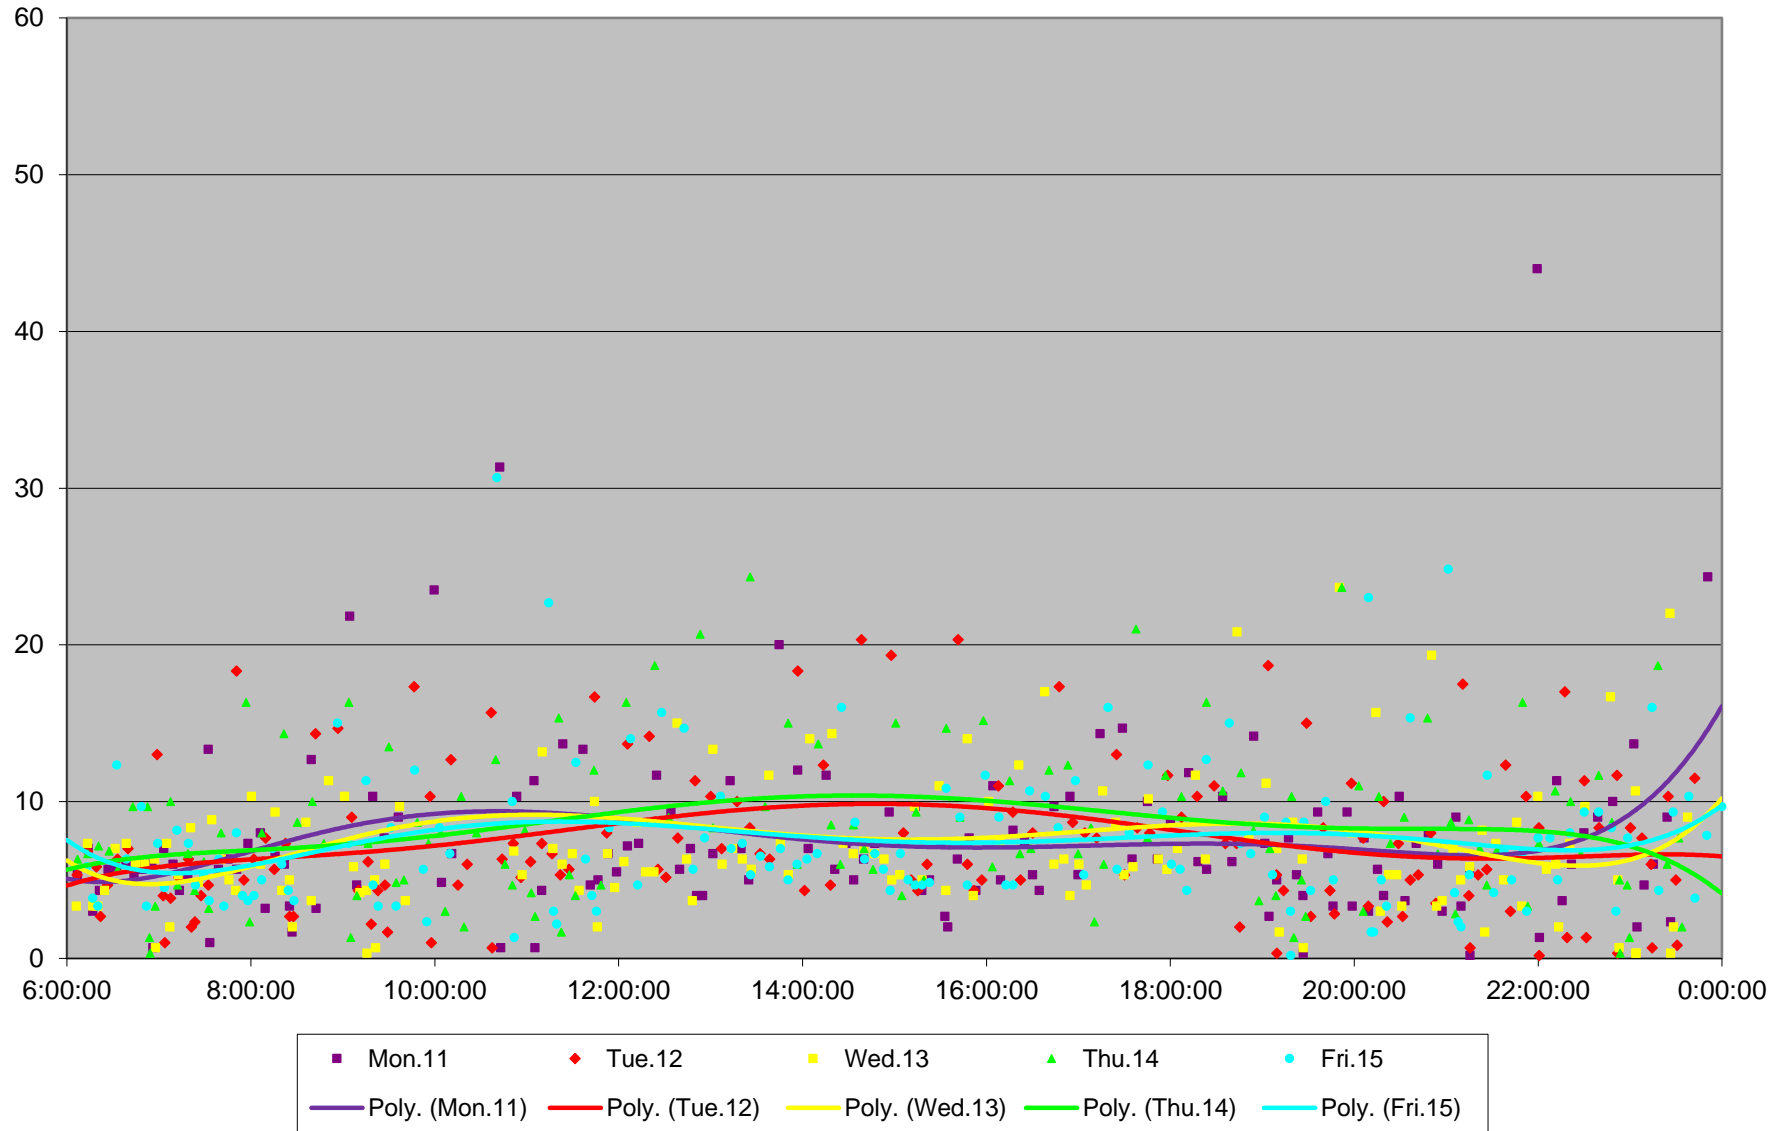

501 Queen Headways at Silver Birch Ave. Westbound May 2015

501 Queen Headways at Silver Birch Ave. Westbound May 2015

501 Queen Headways at Silver Birch Ave. Westbound May 2015

501 Queen Headways at Silver Birch Ave. Westbound May 2015

501 Queen Headways at Silver Birch Ave. Westbound May 2015

501 Queen Headways at Silver Birch Ave. Westbound May 2015

501 Queen Headways at Silver Birch Ave. Westbound May 2015

501 Queen Headways at Silver Birch Ave. Westbound May 2015 Weekday Statistics

501 Queen Headways at Silver Birch Ave. Westbound May 2015 Saturday Statistics

501 Queen Headways at Silver Birch Ave. Westbound May 2015 Sunday Statistics