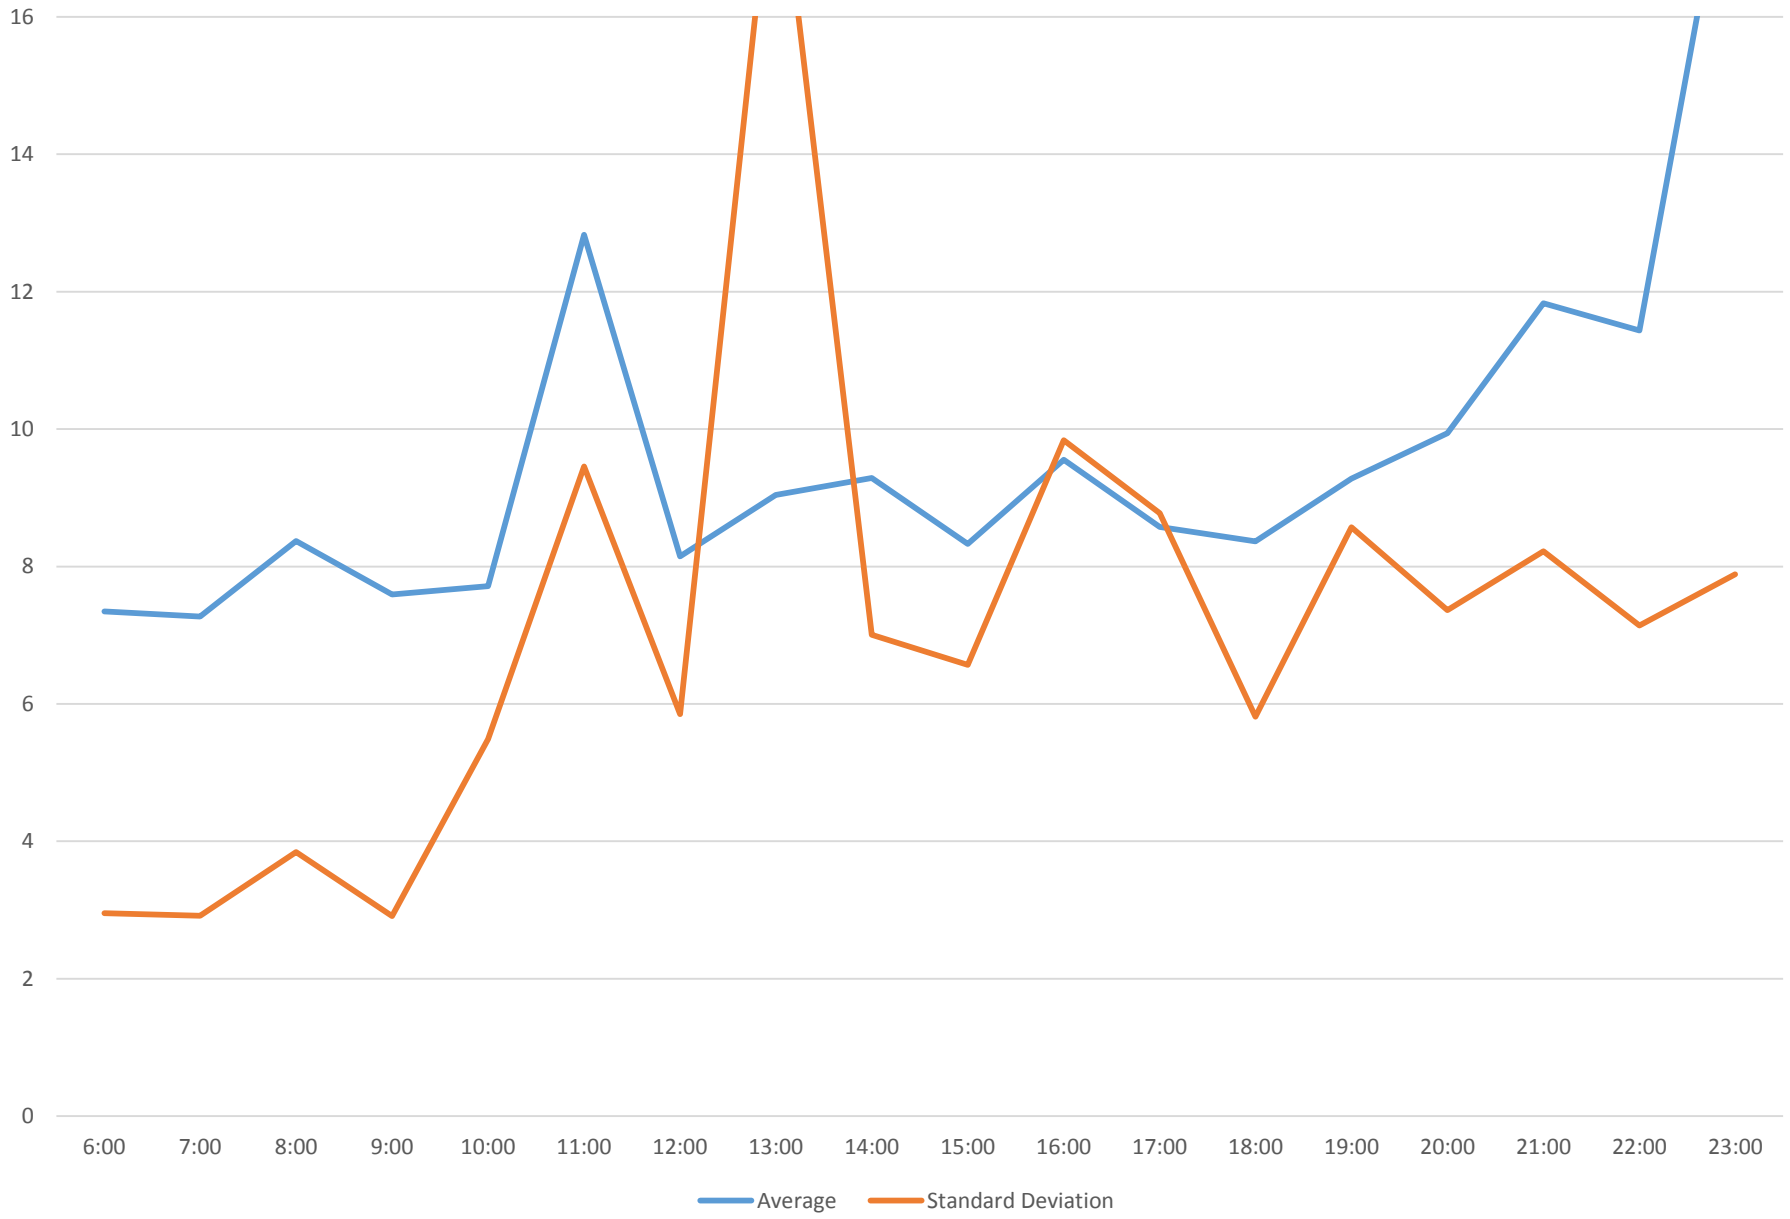

501 Queen Headways at Silver Birch Ave. Westbound May 2015

501 Queen Headways at Silver Birch Ave. Westbound May 2015

501 Queen Headways at Silver Birch Ave. Westbound May 2015

501 Queen Headways at Silver Birch Ave. Westbound May 2015

501 Queen Headways at Silver Birch Ave. Westbound May 2015

501 Queen Headways at Silver Birch Ave. Westbound May 2015

501 Queen Headways at Silver Birch Ave. Westbound May 2015

501 Queen Headways at Silver Birch Ave. Westbound May 2015 Weekday Statistics

501 Queen Headways at Silver Birch Ave. Westbound May 2015 Saturday Statistics

501 Queen Headways at Silver Birch Ave. Westbound May 2015 Sunday Statistics