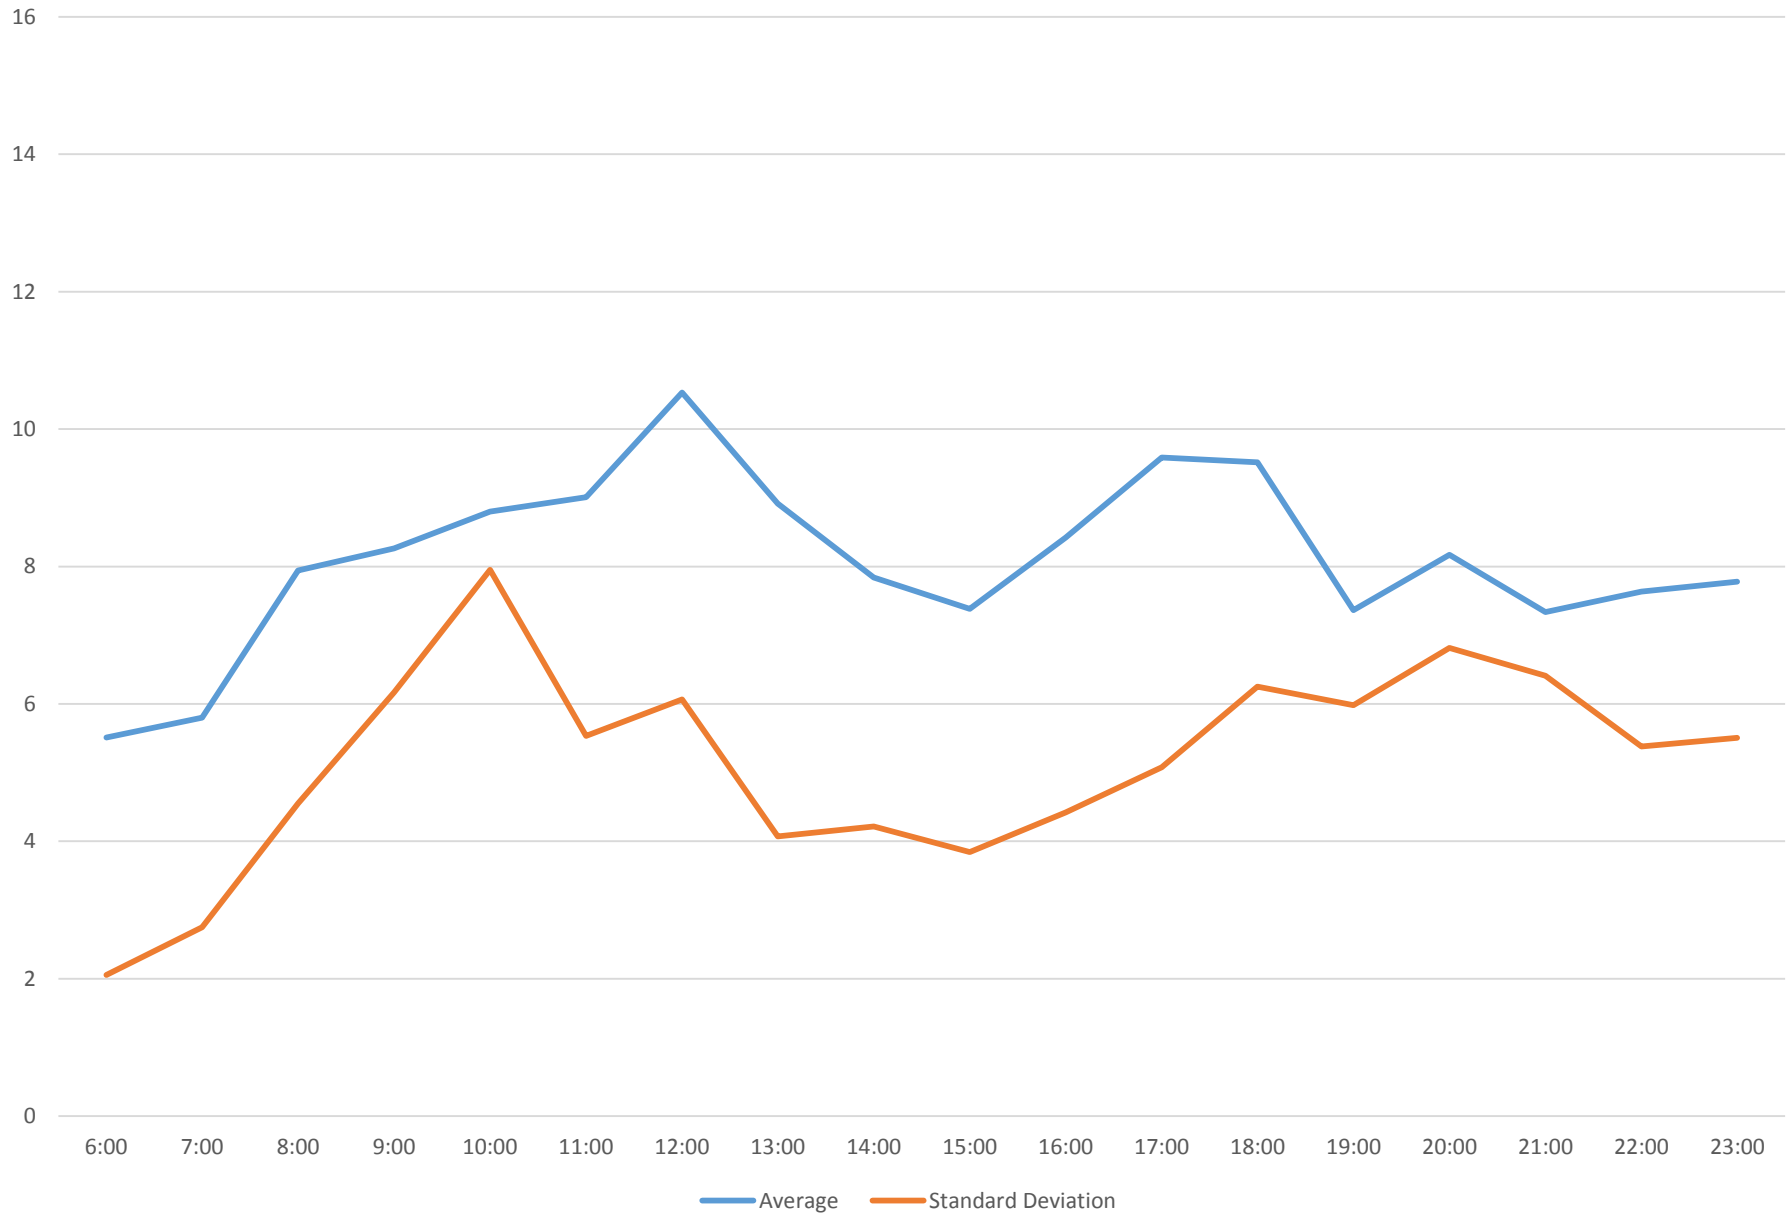

501 Queen Headways at Silver Birch Ave. Westbound May 2015

501 Queen Headways at Silver Birch Ave. Westbound May 2015

501 Queen Headways at Silver Birch Ave. Westbound May 2015

501 Queen Headways at Silver Birch Ave. Westbound May 2015

501 Queen Headways at Silver Birch Ave. Westbound May 2015

501 Queen Headways at Silver Birch Ave. Westbound May 2015

501 Queen Headways at Silver Birch Ave. Westbound May 2015

501 Queen Headways at Silver Birch Ave. Westbound May 2015 Weekday Statistics

501 Queen Headways at Silver Birch Ave. Westbound May 2015 Saturday Statistics

501 Queen Headways at Silver Birch Ave. Westbound May 2015 Sunday Statistics