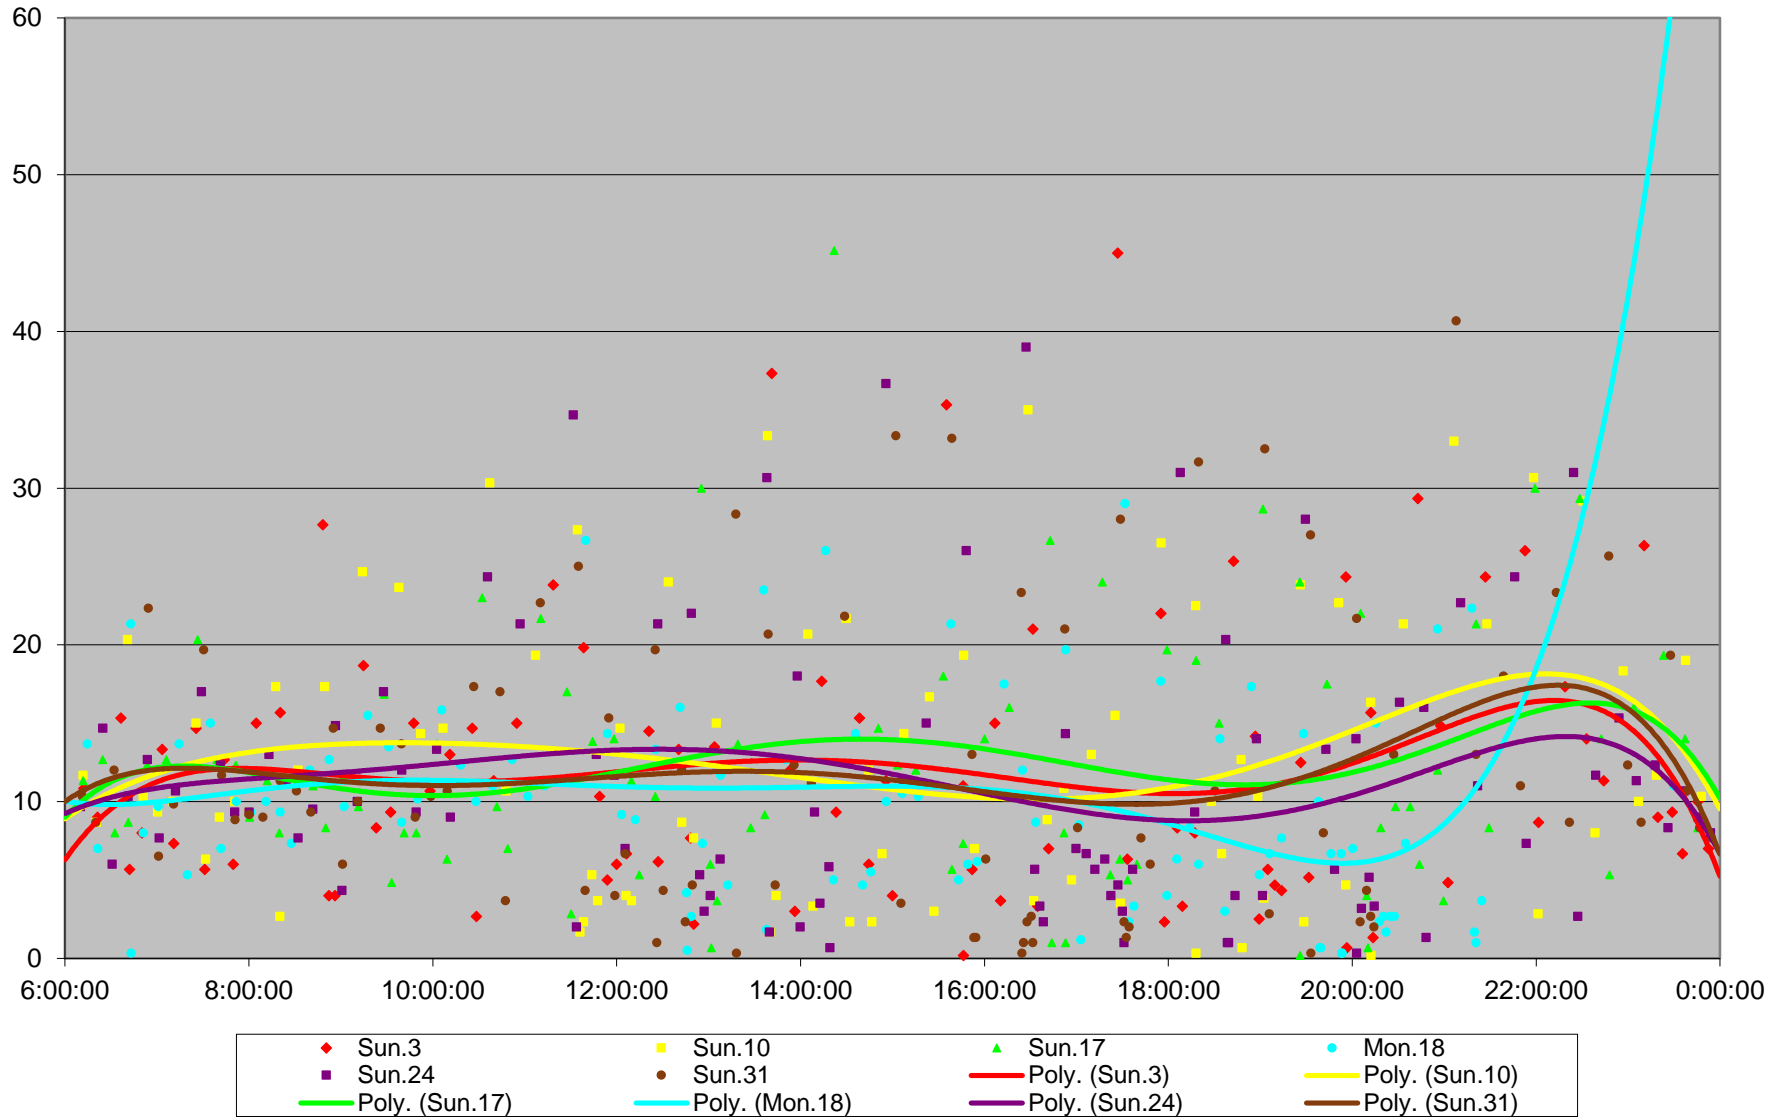

501 Queen Headways at Silver Birch Ave. Westbound May 2015

501 Queen Headways at Silver Birch Ave. Westbound May 2015

501 Queen Headways at Silver Birch Ave. Westbound May 2015

501 Queen Headways at Silver Birch Ave. Westbound May 2015

501 Queen Headways at Silver Birch Ave. Westbound May 2015

501 Queen Headways at Silver Birch Ave. Westbound May 2015

501 Queen Headways at Silver Birch Ave. Westbound May 2015

501 Queen Headways at Silver Birch Ave. Westbound May 2015 Weekday Statistics

501 Queen Headways at Silver Birch Ave. Westbound May 2015 Saturday Statistics

501 Queen Headways at Silver Birch Ave. Westbound May 2015 Sunday Statistics