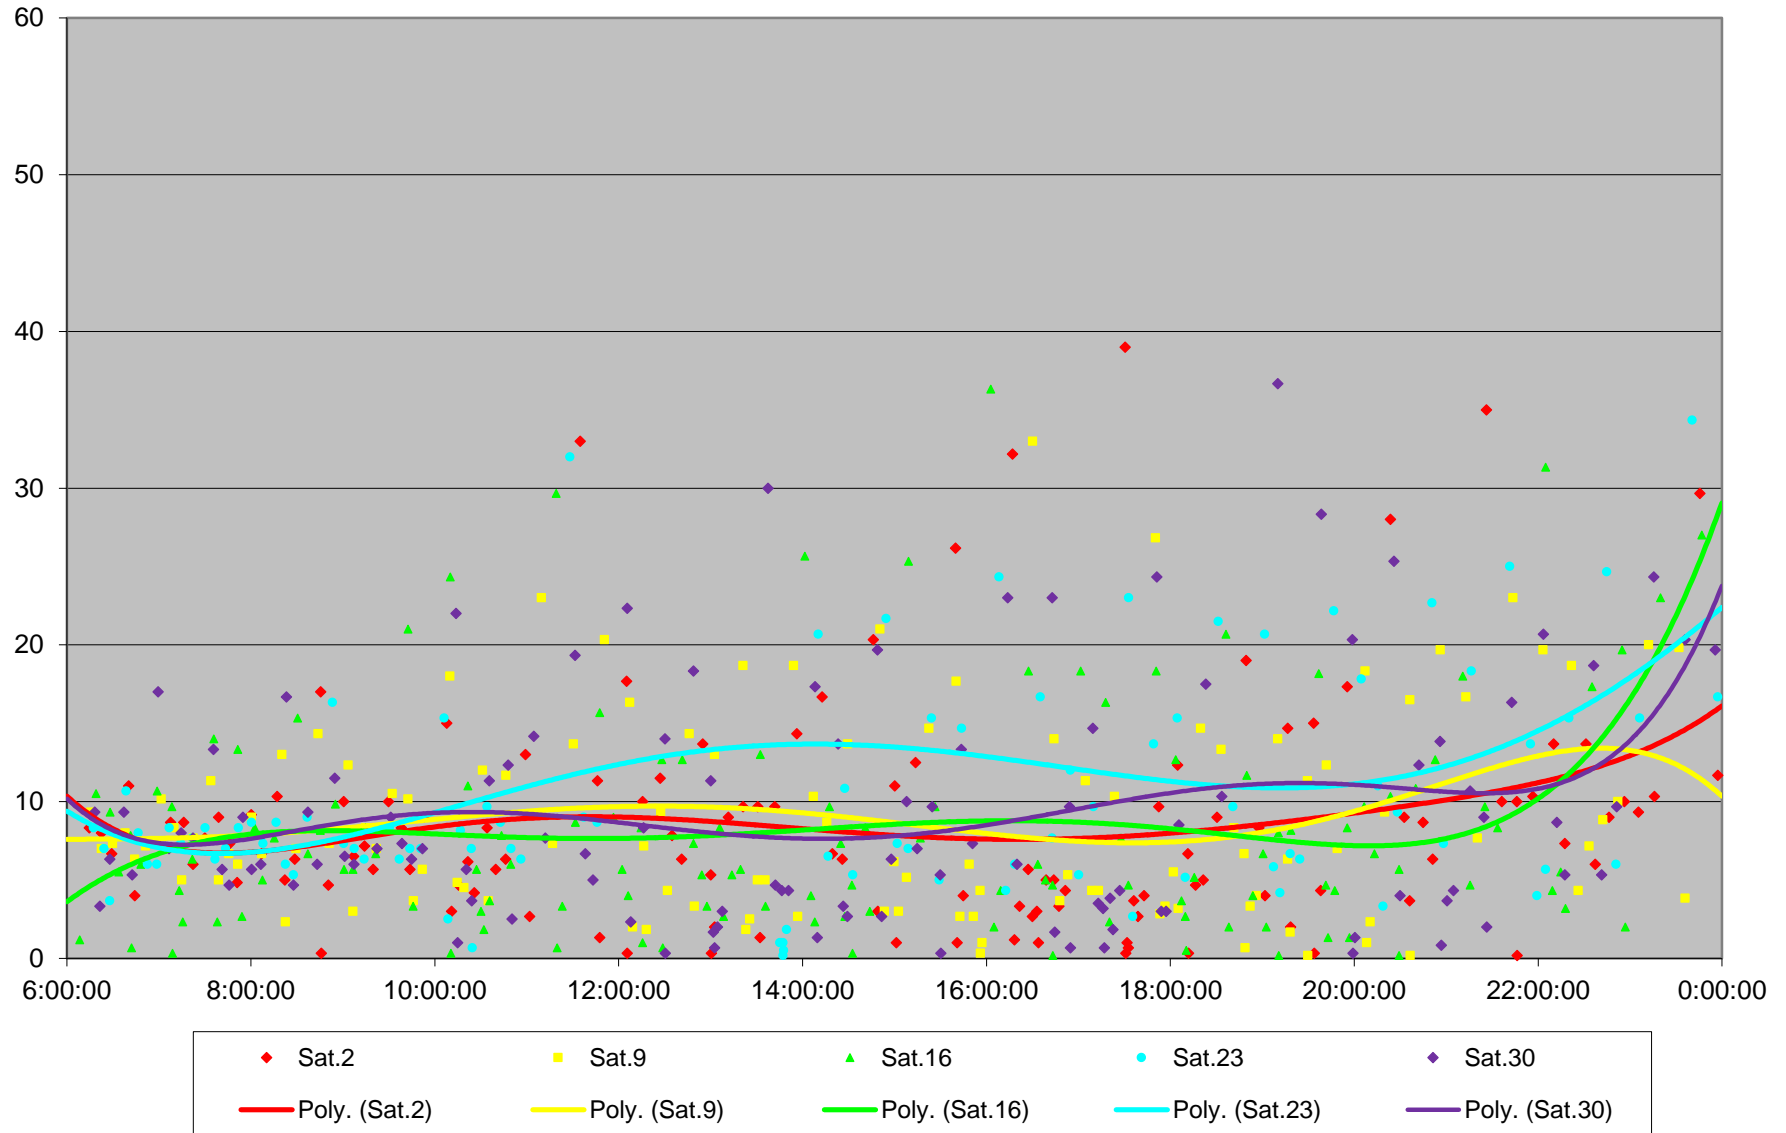

501 Queen Headways at Silver Birch Ave. Westbound May 2015

501 Queen Headways at Silver Birch Ave. Westbound May 2015

501 Queen Headways at Silver Birch Ave. Westbound May 2015

501 Queen Headways at Silver Birch Ave. Westbound May 2015

501 Queen Headways at Silver Birch Ave. Westbound May 2015

501 Queen Headways at Silver Birch Ave. Westbound May 2015

501 Queen Headways at Silver Birch Ave. Westbound May 2015

501 Queen Headways at Silver Birch Ave. Westbound May 2015 Weekday Statistics

501 Queen Headways at Silver Birch Ave. Westbound May 2015 Saturday Statistics

501 Queen Headways at Silver Birch Ave. Westbound May 2015 Sunday Statistics