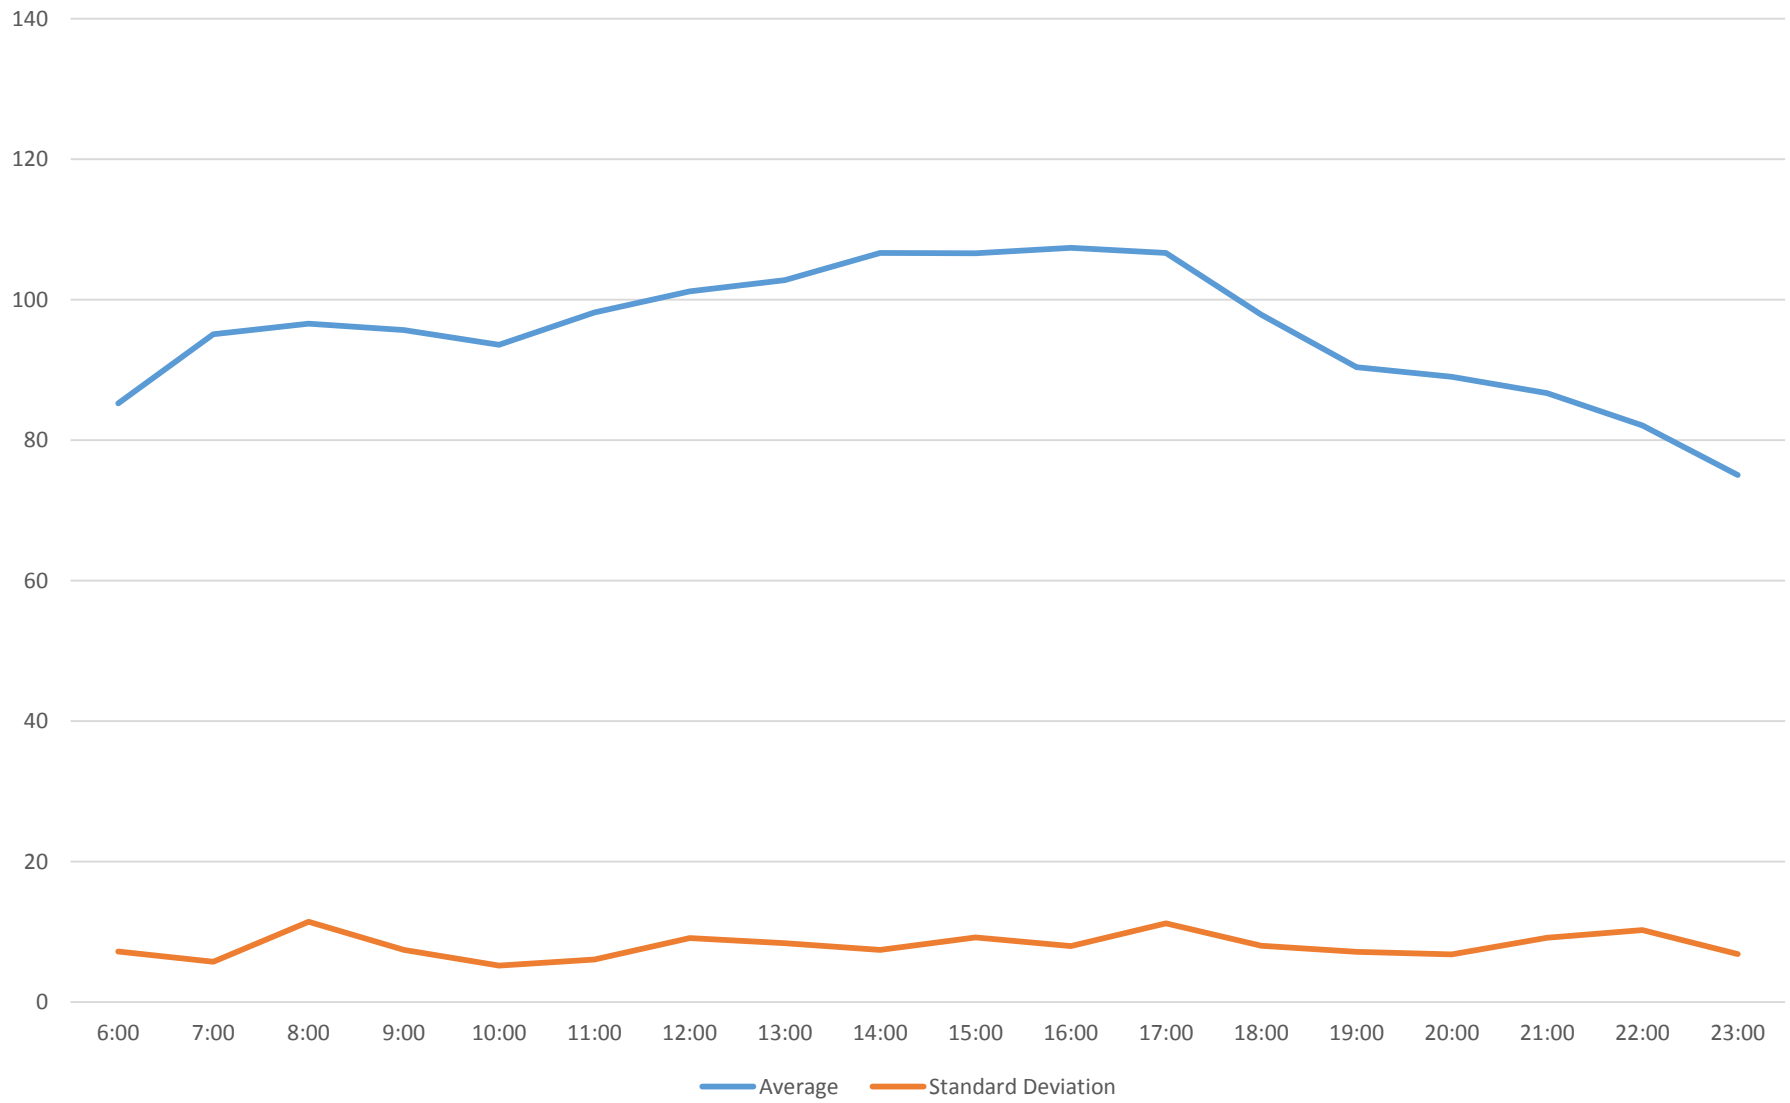

501 Queen Link Times From Silver Birch Ave. To Long Branch Loop Westbound May 2015

501 Queen Link Times From Silver Birch Ave. To Long Branch Loop Westbound May 2015

501 Queen Link Times From Silver Birch Ave. To Long Branch Loop Westbound May 2015

501 Queen Link Times From Silver Birch Ave. To Long Branch Loop Westbound May 2015

501 Queen Link Times From Silver Birch Ave. To Long Branch Loop Westbound May 2015 Weekday Statistics

501 Queen Link Times From Silver Birch Ave. To Long Branch Loop Westbound May 2015 Saturday Statistics

501 Queen Link Times From Silver Birch Ave. To Long Branch Loop Westbound May 2015 Sunday Statistics