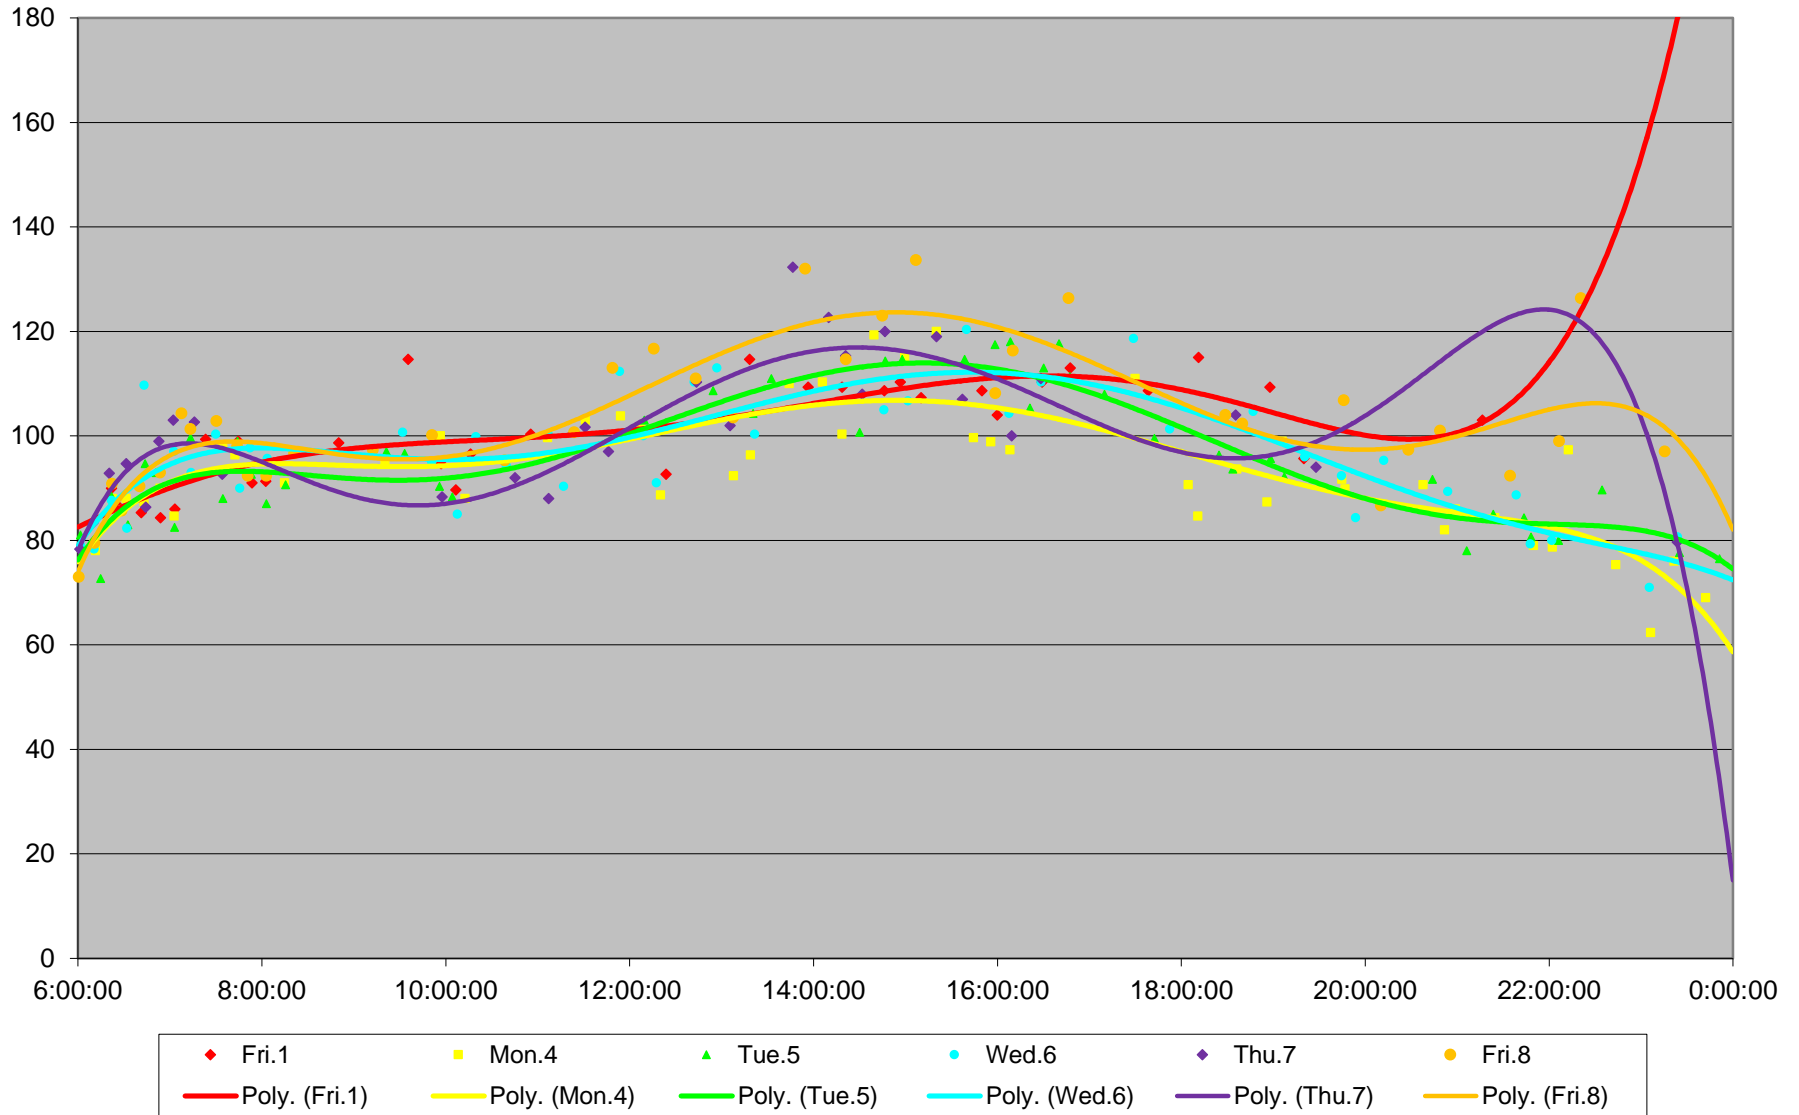

501 Queen Link Times From Silver Birch Ave. To Long Branch Loop Westbound May 2015

501 Queen Link Times From Silver Birch Ave. To Long Branch Loop Westbound May 2015

501 Queen Link Times From Silver Birch Ave. To Long Branch Loop Westbound May 2015

501 Queen Link Times From Silver Birch Ave. To Long Branch Loop Westbound May 2015

501 Queen Link Times From Silver Birch Ave. To Long Branch Loop Westbound May 2015 Weekday Statistics

501 Queen Link Times From Silver Birch Ave. To Long Branch Loop Westbound May 2015 Saturday Statistics

501 Queen Link Times From Silver Birch Ave. To Long Branch Loop Westbound May 2015 Sunday Statistics