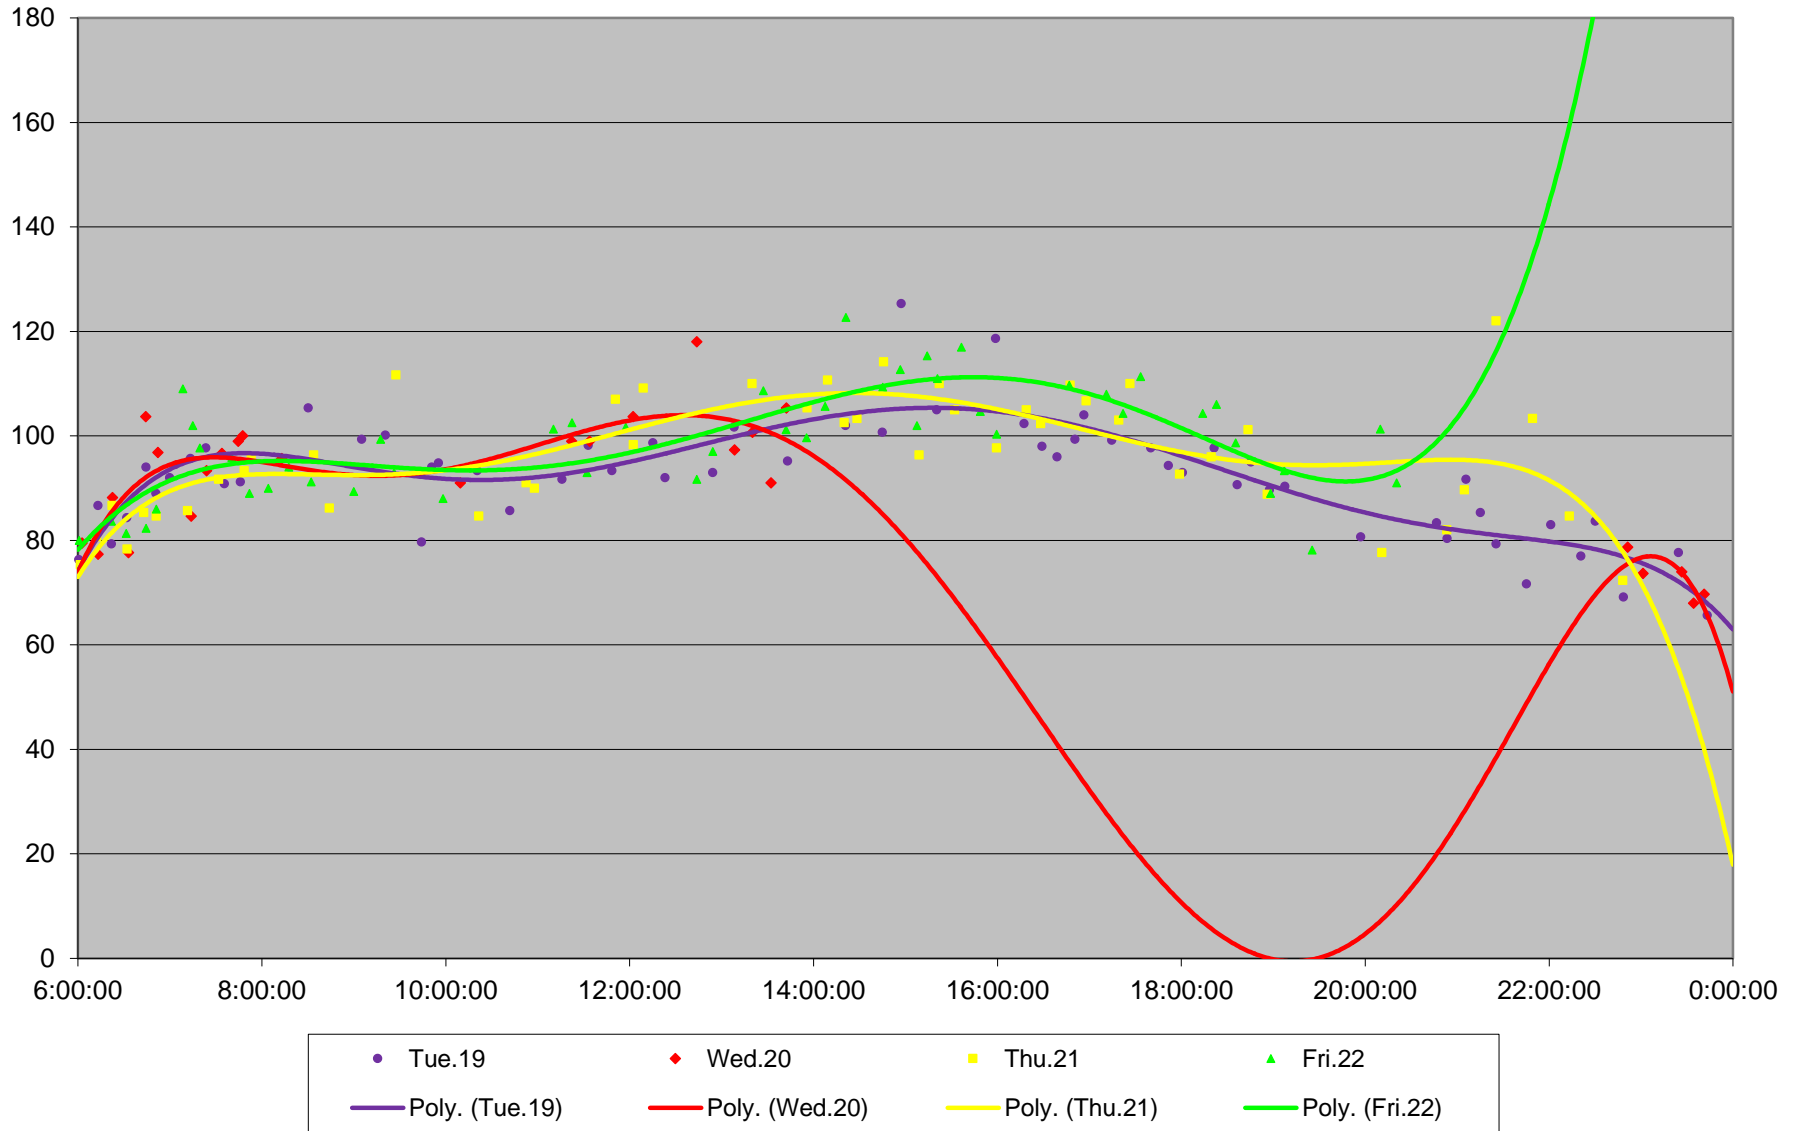

501 Queen Link Times From Silver Birch Ave. To Long Branch Loop Westbound May 2015

501 Queen Link Times From Silver Birch Ave. To Long Branch Loop Westbound May 2015

501 Queen Link Times From Silver Birch Ave. To Long Branch Loop Westbound May 2015

501 Queen Link Times From Silver Birch Ave. To Long Branch Loop Westbound May 2015

501 Queen Link Times From Silver Birch Ave. To Long Branch Loop Westbound May 2015 Weekday Statistics

501 Queen Link Times From Silver Birch Ave. To Long Branch Loop Westbound May 2015 Saturday Statistics

501 Queen Link Times From Silver Birch Ave. To Long Branch Loop Westbound May 2015 Sunday Statistics