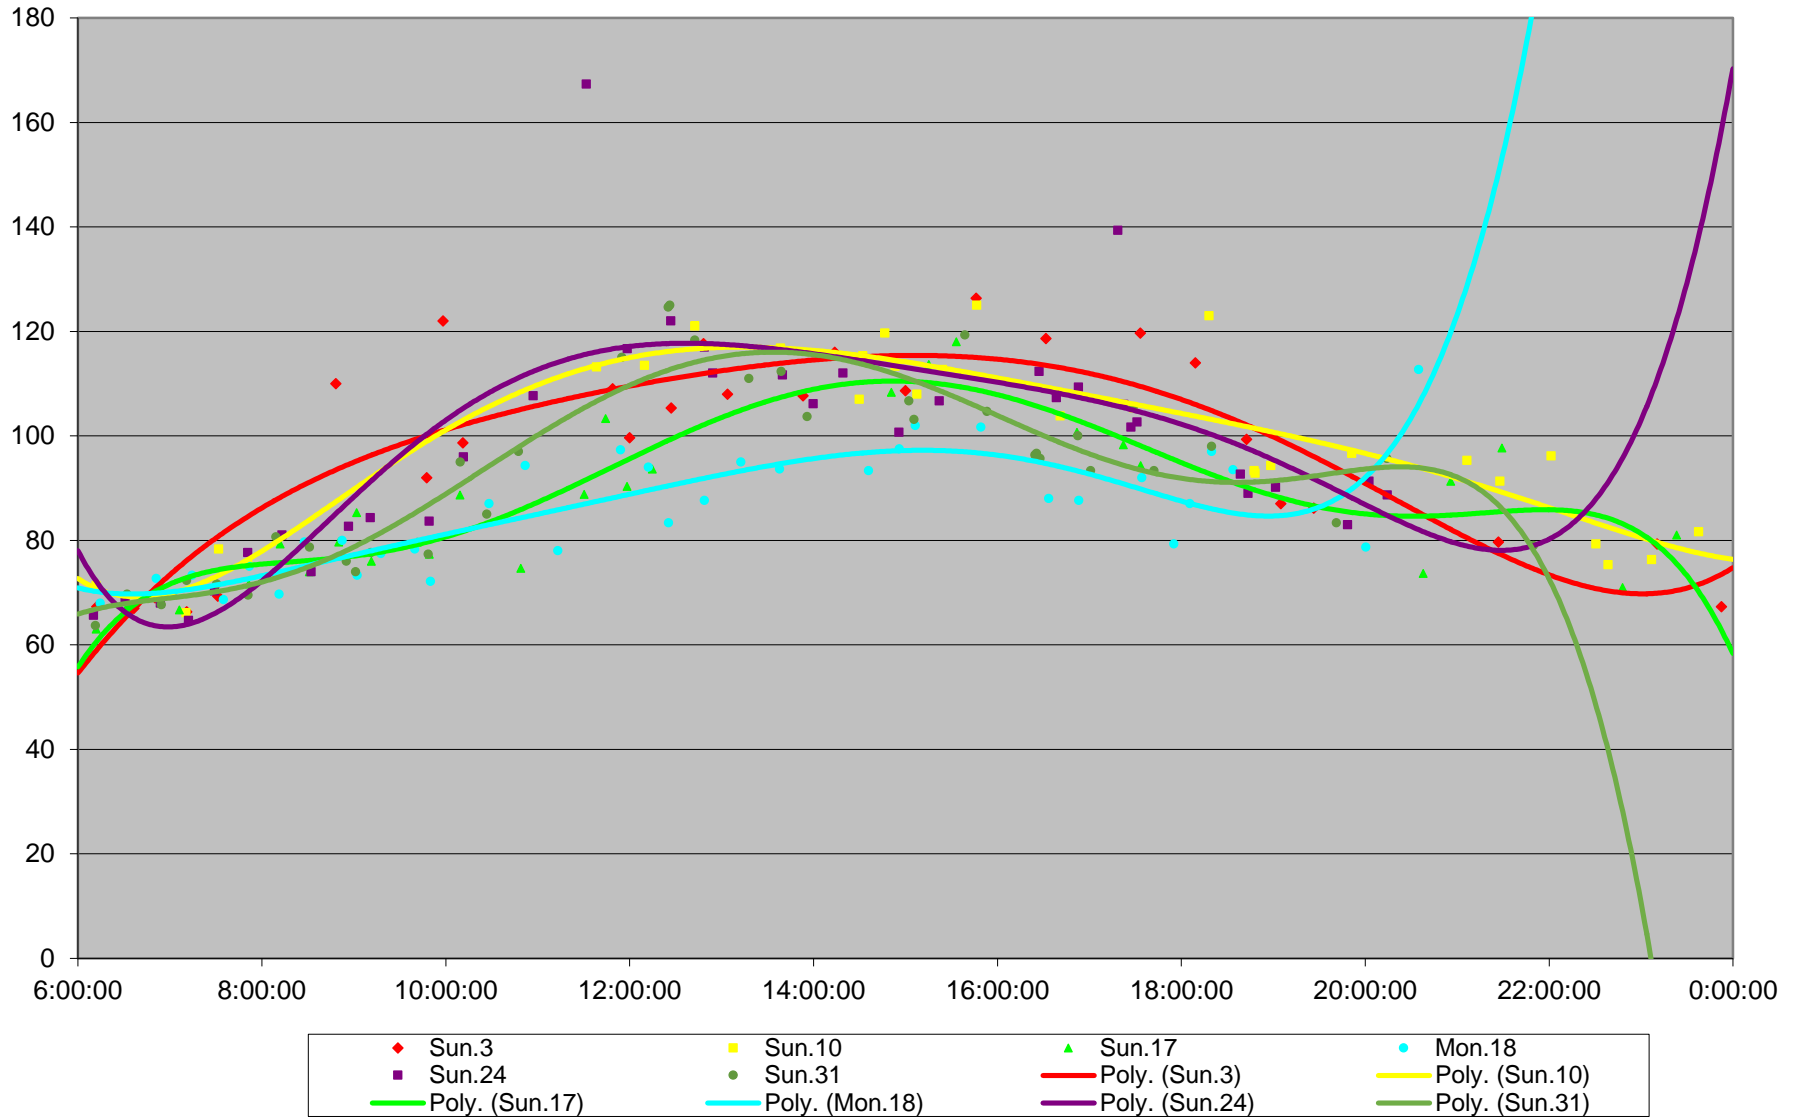

501 Queen Link Times From Silver Birch Ave. To Long Branch Loop Westbound May 2015

501 Queen Link Times From Silver Birch Ave. To Long Branch Loop Westbound May 2015

501 Queen Link Times From Silver Birch Ave. To Long Branch Loop Westbound May 2015

501 Queen Link Times From Silver Birch Ave. To Long Branch Loop Westbound May 2015

501 Queen Link Times From Silver Birch Ave. To Long Branch Loop Westbound May 2015 Weekday Statistics

501 Queen Link Times From Silver Birch Ave. To Long Branch Loop Westbound May 2015 Saturday Statistics

501 Queen Link Times From Silver Birch Ave. To Long Branch Loop Westbound May 2015 Sunday Statistics