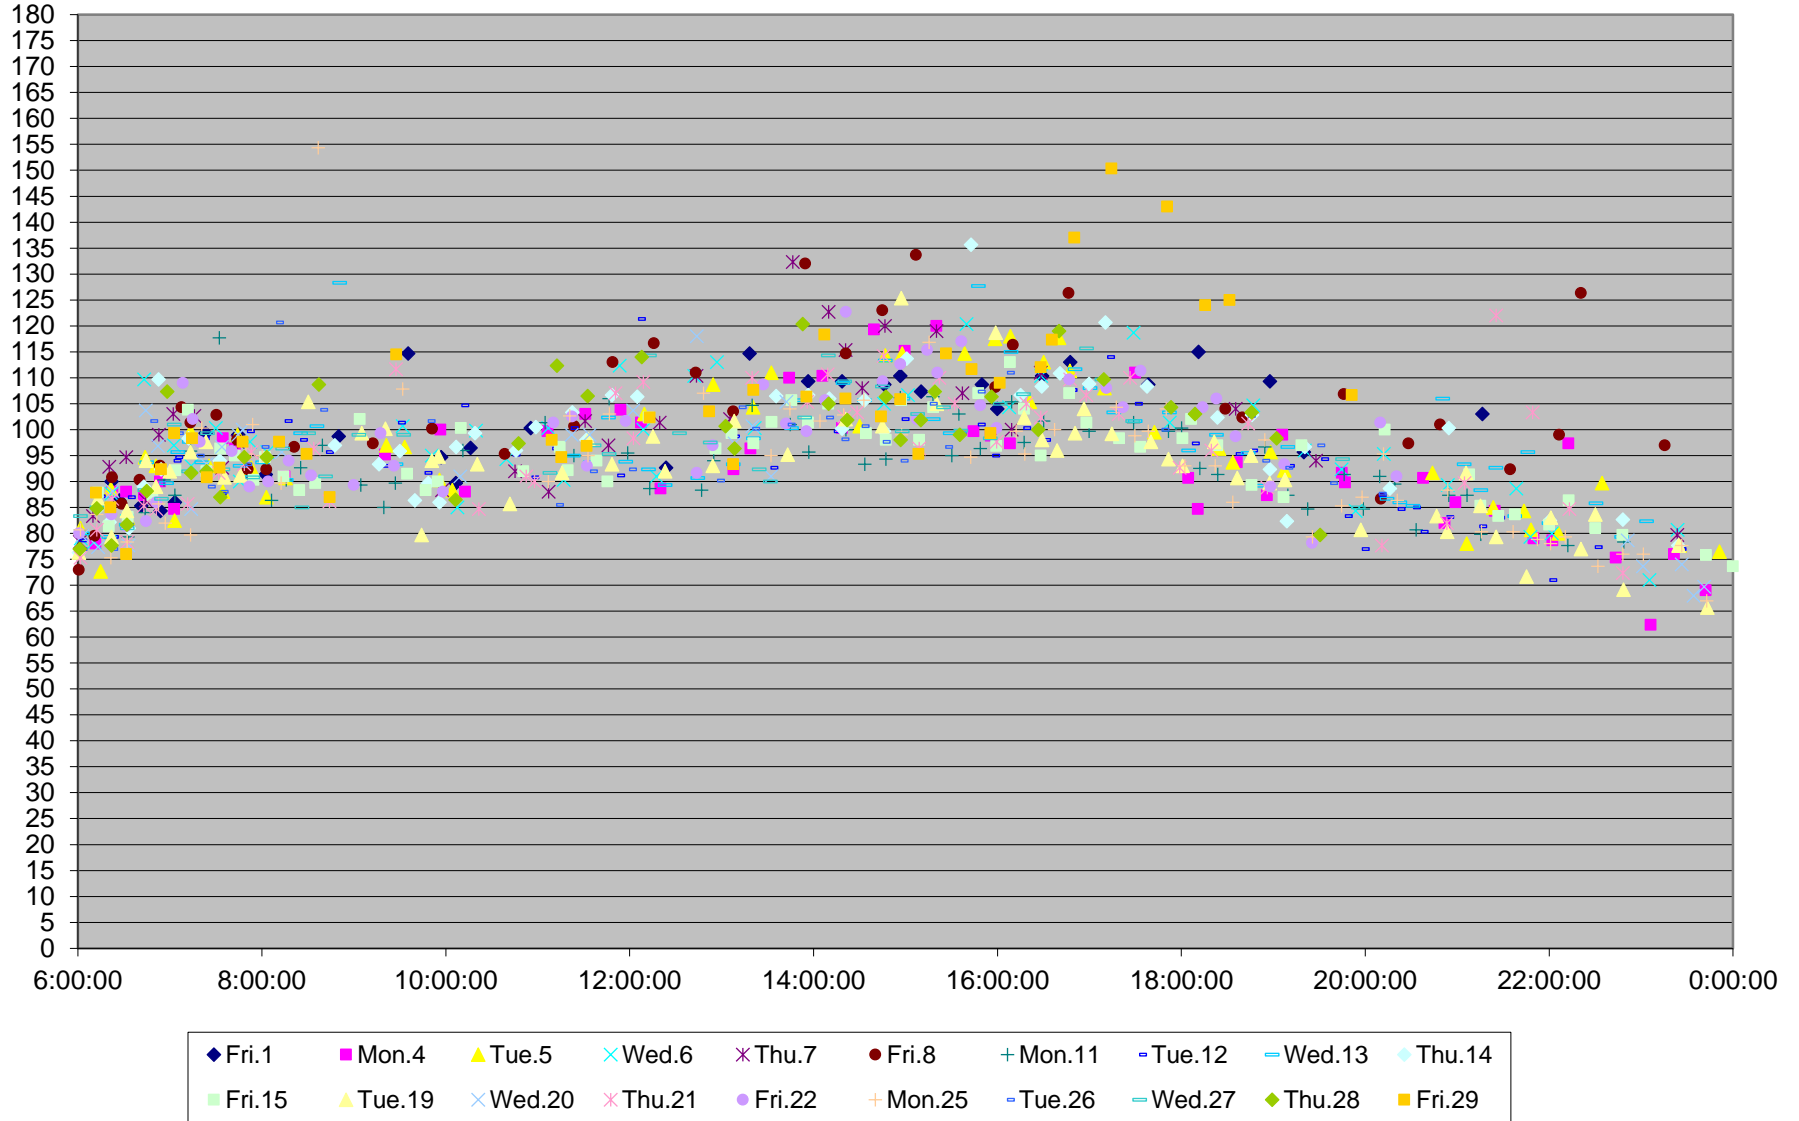

501 Queen Link Times From Silver Birch Ave. To Long Branch Loop Westbound May 2015

501 Queen Link Times From Silver Birch Ave. To Long Branch Loop Westbound May 2015

501 Queen Link Times From Silver Birch Ave. To Long Branch Loop Westbound May 2015

501 Queen Link Times From Silver Birch Ave. To Long Branch Loop Westbound May 2015

501 Queen Link Times From Silver Birch Ave. To Long Branch Loop Westbound May 2015 Weekday Statistics

501 Queen Link Times From Silver Birch Ave. To Long Branch Loop Westbound May 2015 Saturday Statistics

501 Queen Link Times From Silver Birch Ave. To Long Branch Loop Westbound May 2015 Sunday Statistics