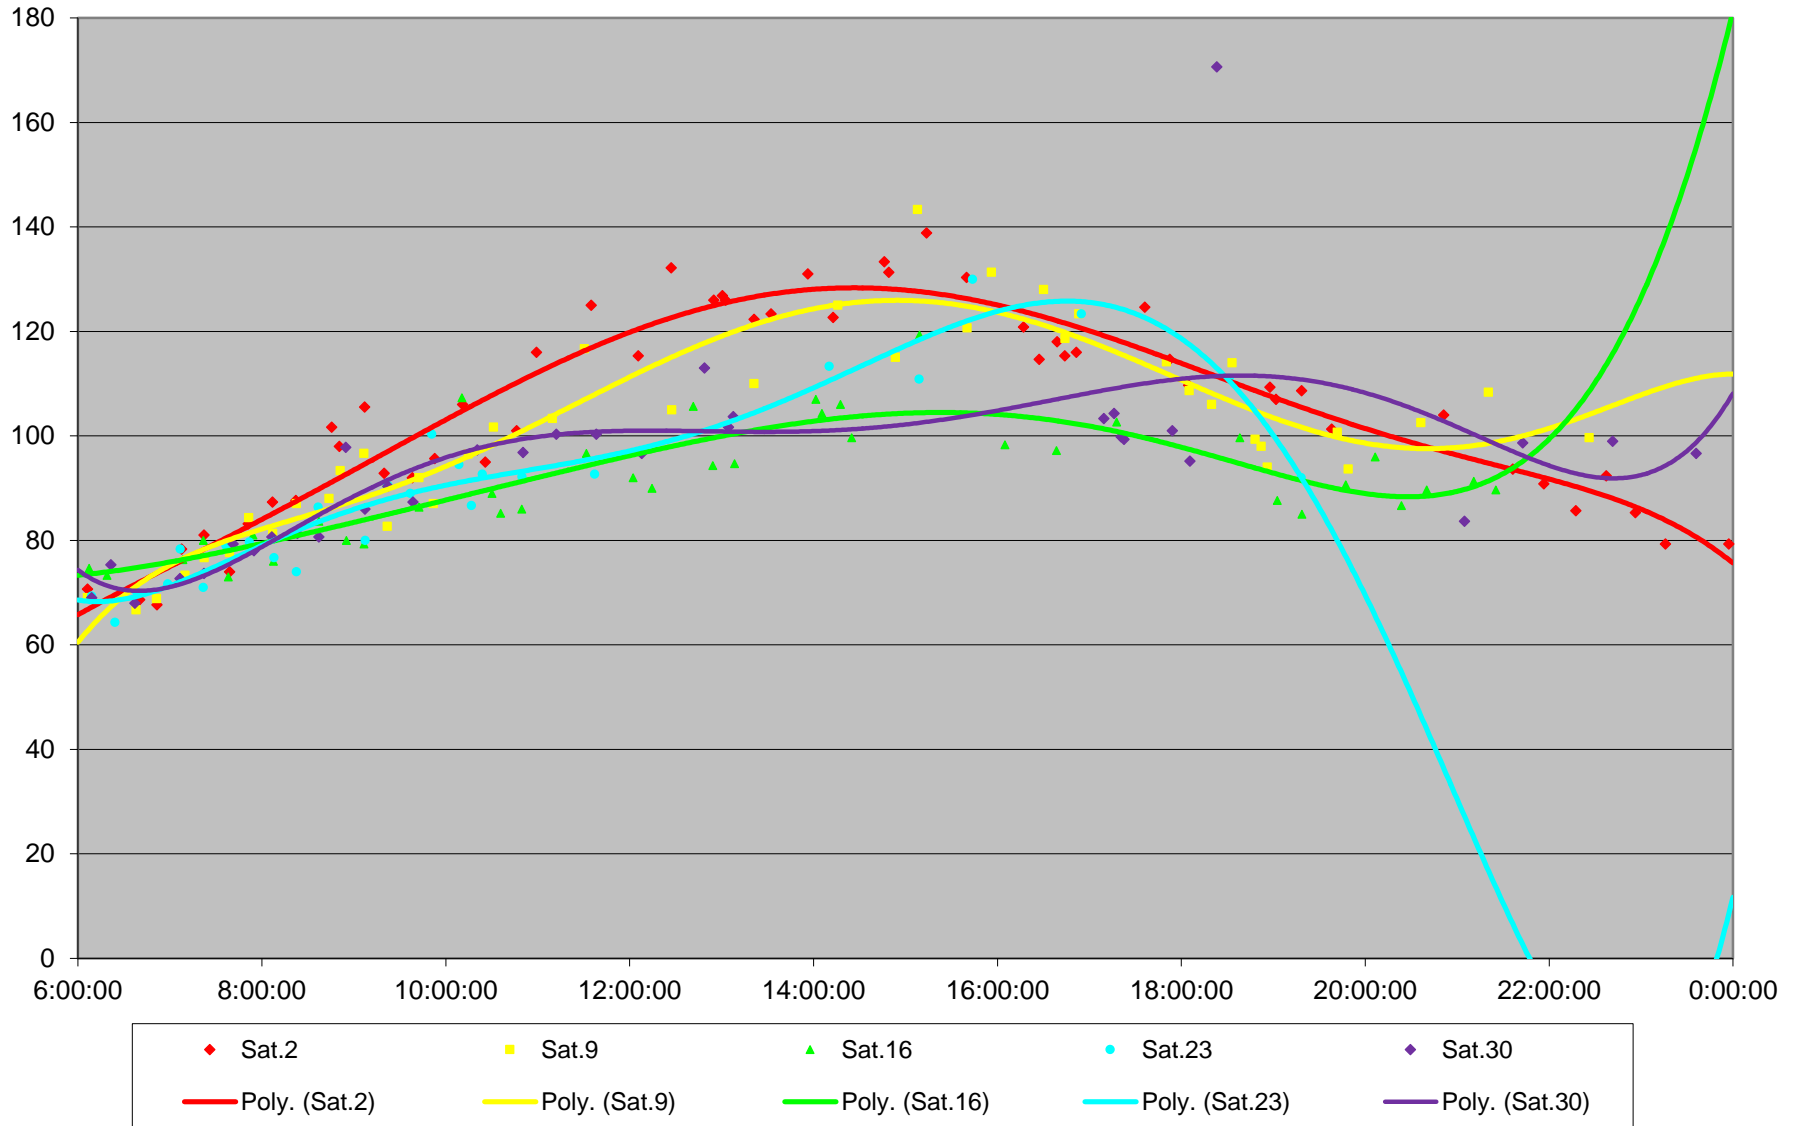

501 Queen Link Times From Silver Birch Ave. To Long Branch Loop Westbound May 2015

501 Queen Link Times From Silver Birch Ave. To Long Branch Loop Westbound May 2015

501 Queen Link Times From Silver Birch Ave. To Long Branch Loop Westbound May 2015

501 Queen Link Times From Silver Birch Ave. To Long Branch Loop Westbound May 2015

501 Queen Link Times From Silver Birch Ave. To Long Branch Loop Westbound May 2015 Weekday Statistics

501 Queen Link Times From Silver Birch Ave. To Long Branch Loop Westbound May 2015 Saturday Statistics

501 Queen Link Times From Silver Birch Ave. To Long Branch Loop Westbound May 2015 Sunday Statistics