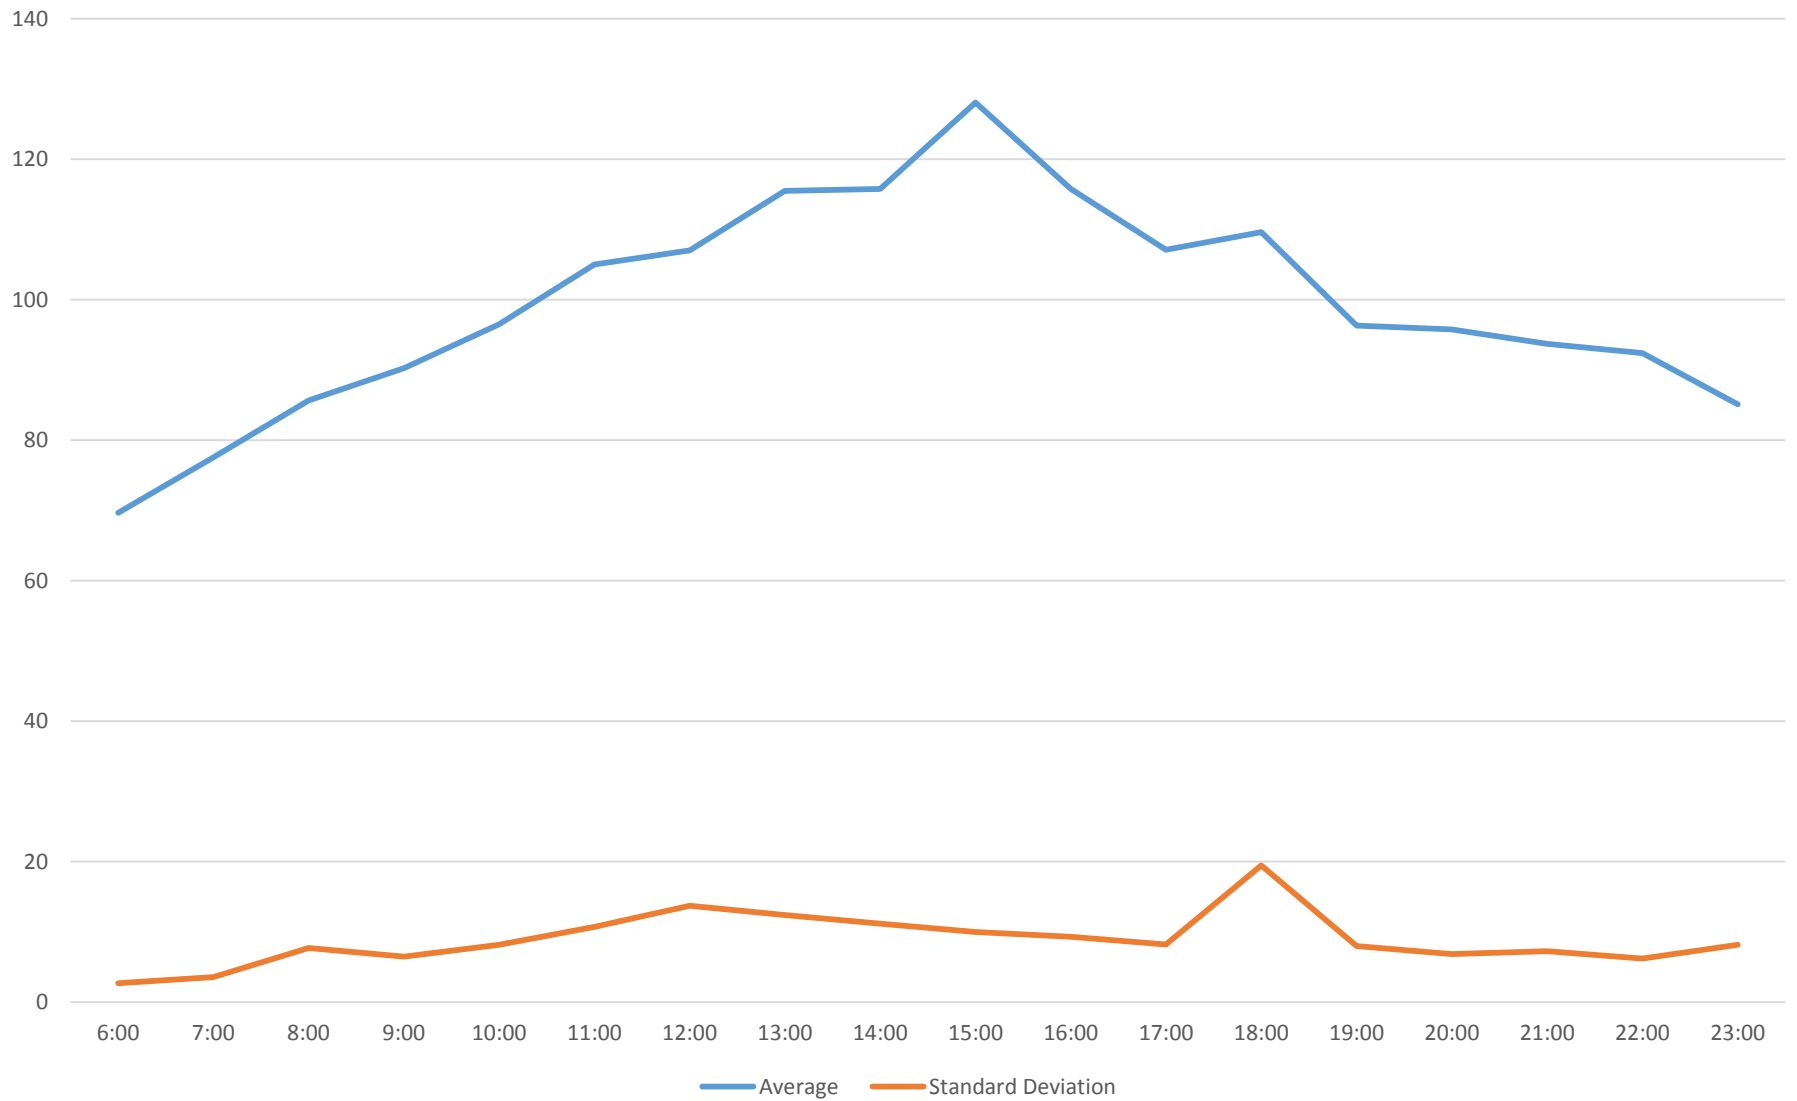

501 Queen Link Times From Silver Birch Ave. To Long Branch Loop Westbound May 2015

501 Queen Link Times From Silver Birch Ave. To Long Branch Loop Westbound May 2015

501 Queen Link Times From Silver Birch Ave. To Long Branch Loop Westbound May 2015

501 Queen Link Times From Silver Birch Ave. To Long Branch Loop Westbound May 2015

501 Queen Link Times From Silver Birch Ave. To Long Branch Loop Westbound May 2015 Weekday Statistics

501 Queen Link Times From Silver Birch Ave. To Long Branch Loop Westbound May 2015 Saturday Statistics

501 Queen Link Times From Silver Birch Ave. To Long Branch Loop Westbound May 2015 Sunday Statistics