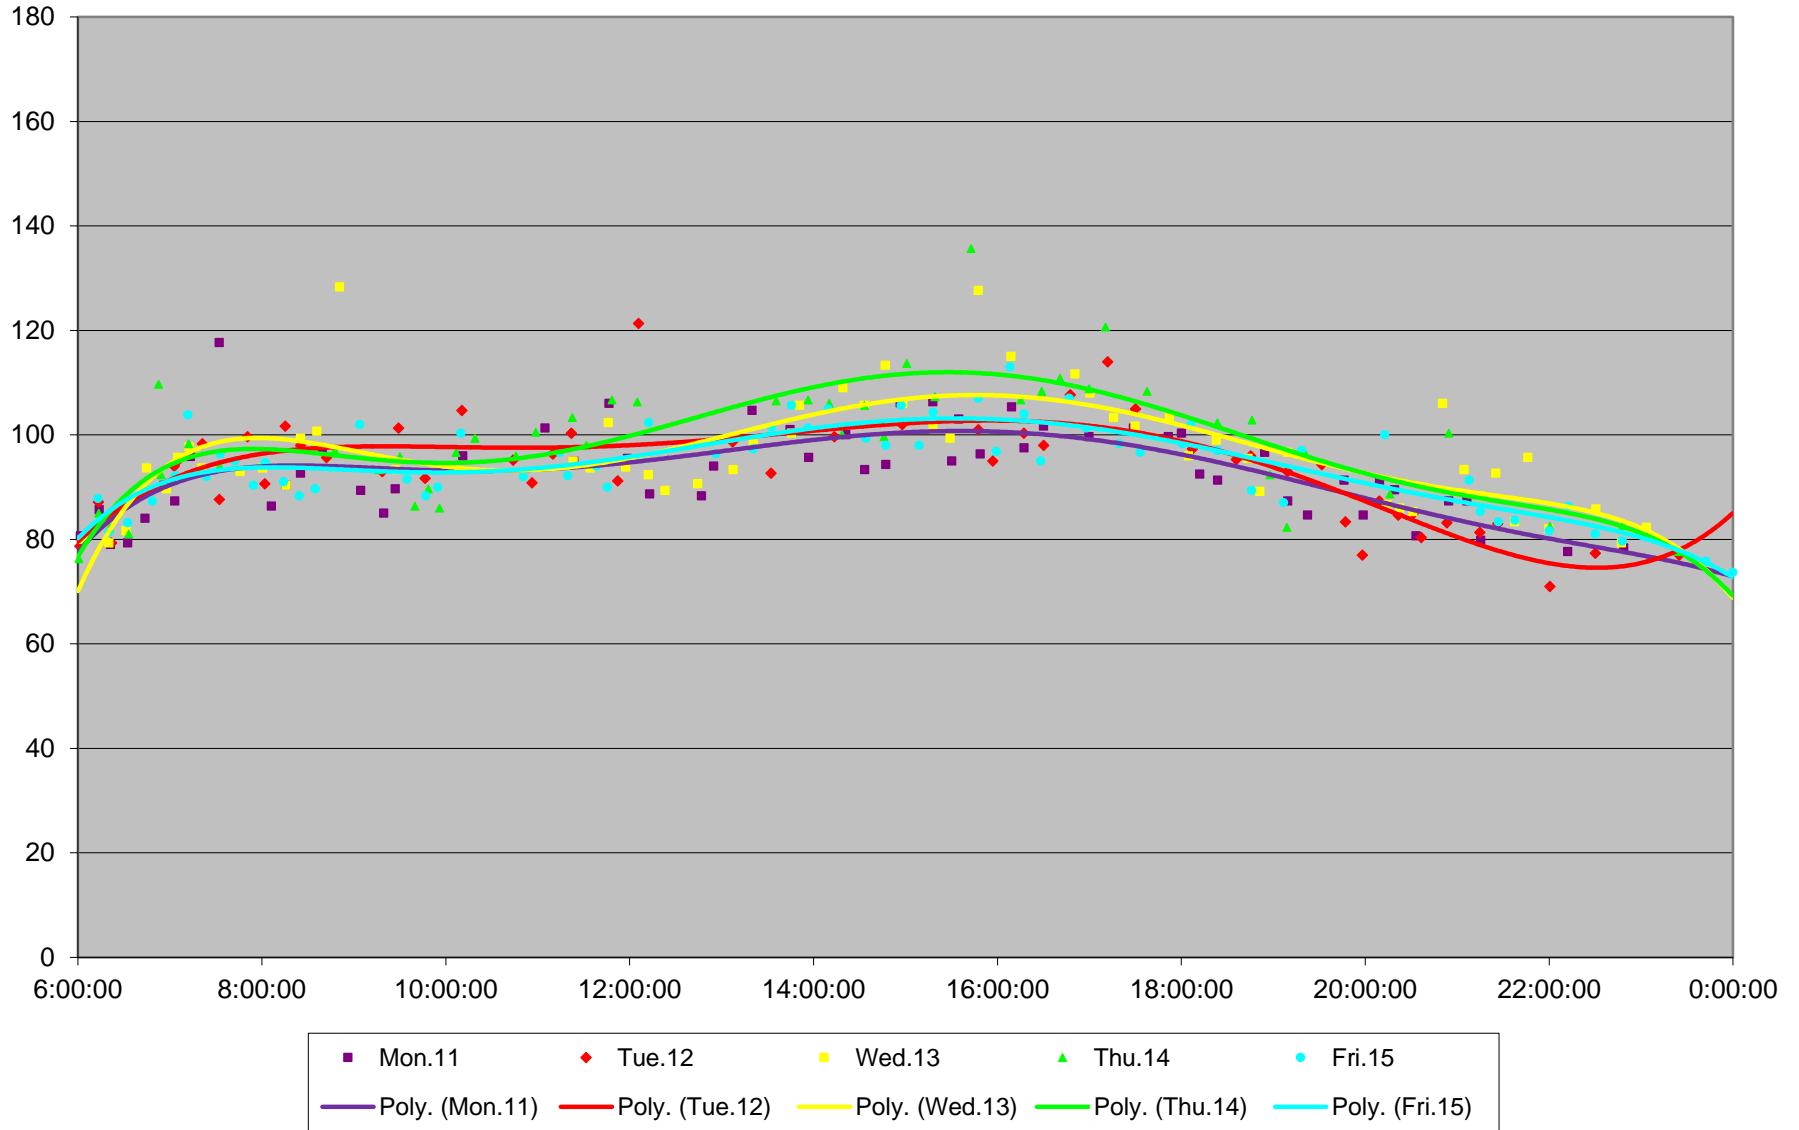

501 Queen Link Times From Silver Birch Ave. To Long Branch Loop Westbound May 2015

501 Queen Link Times From Silver Birch Ave. To Long Branch Loop Westbound May 2015

501 Queen Link Times From Silver Birch Ave. To Long Branch Loop Westbound May 2015

501 Queen Link Times From Silver Birch Ave. To Long Branch Loop Westbound May 2015

501 Queen Link Times From Silver Birch Ave. To Long Branch Loop Westbound May 2015 Weekday Statistics

501 Queen Link Times From Silver Birch Ave. To Long Branch Loop Westbound May 2015 Saturday Statistics

501 Queen Link Times From Silver Birch Ave. To Long Branch Loop Westbound May 2015 Sunday Statistics