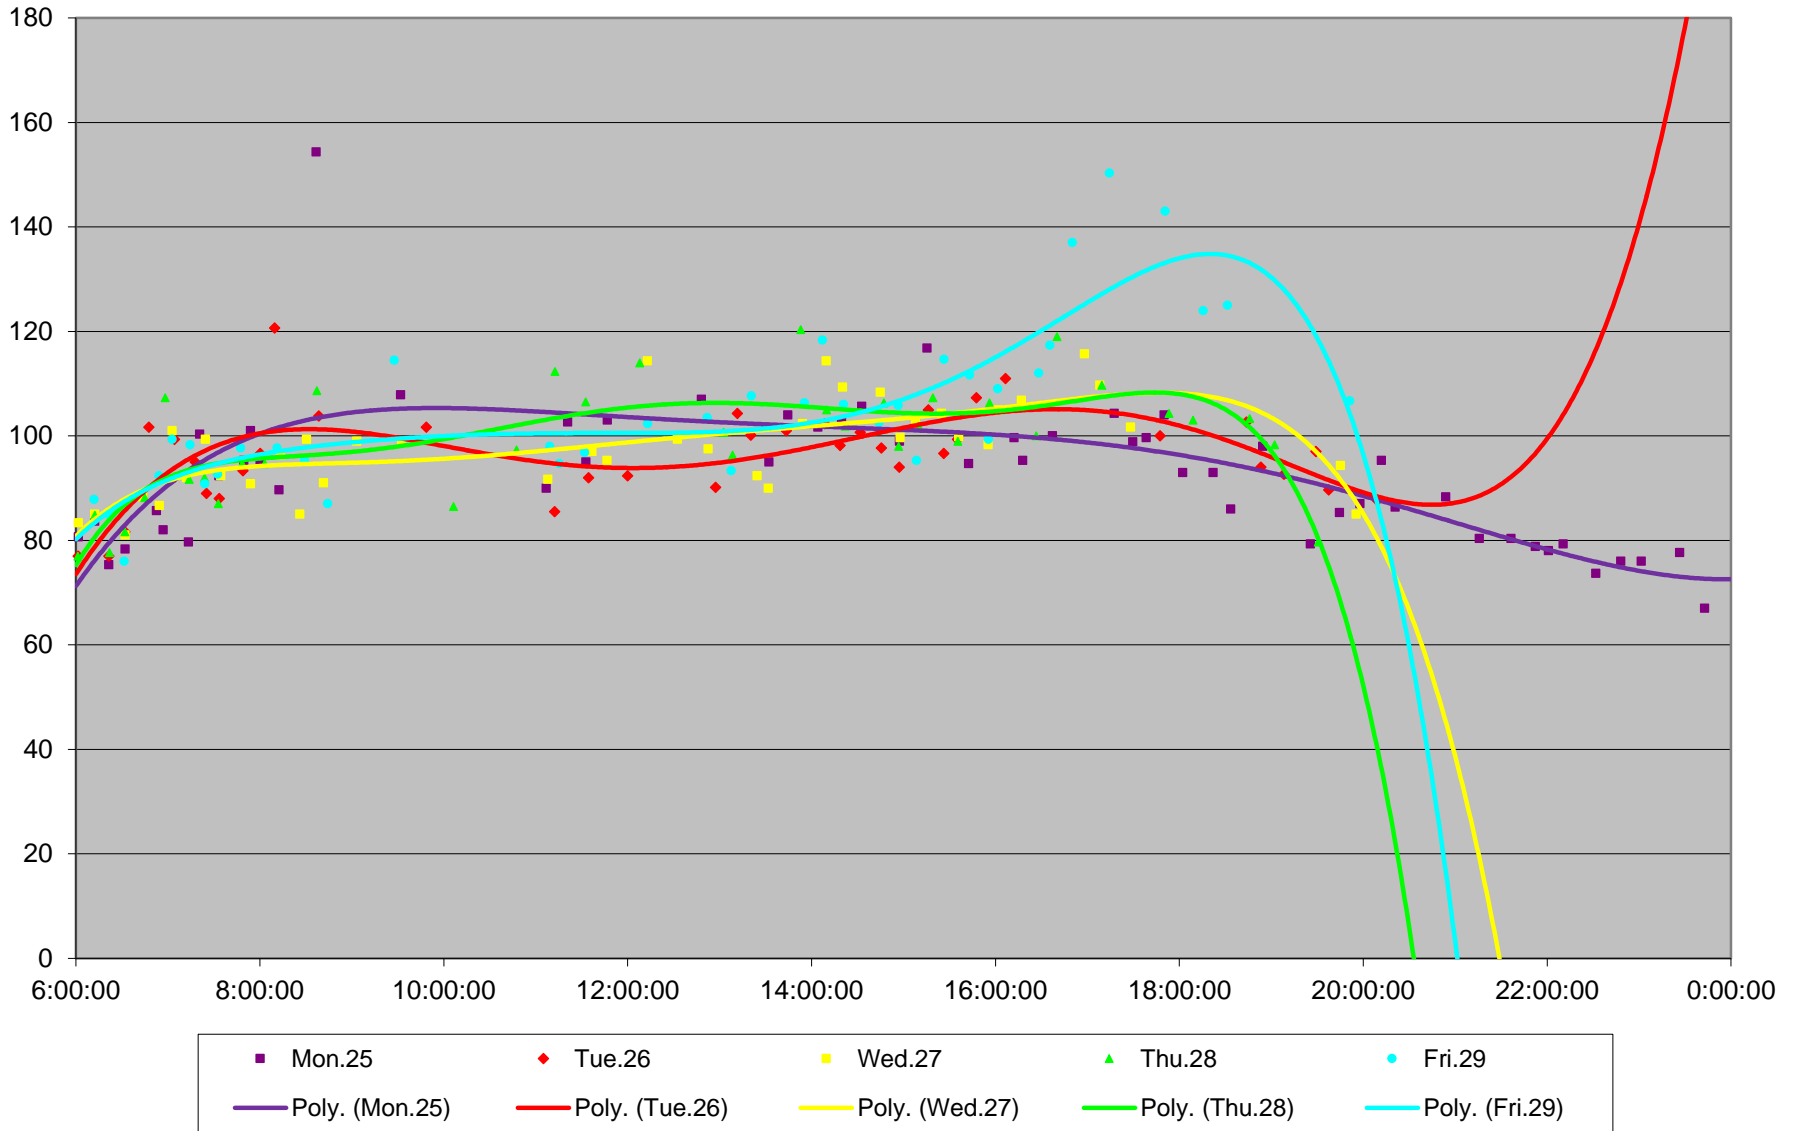

501 Queen Link Times From Silver Birch Ave. To Long Branch Loop Westbound May 2015

501 Queen Link Times From Silver Birch Ave. To Long Branch Loop Westbound May 2015

501 Queen Link Times From Silver Birch Ave. To Long Branch Loop Westbound May 2015

501 Queen Link Times From Silver Birch Ave. To Long Branch Loop Westbound May 2015

501 Queen Link Times From Silver Birch Ave. To Long Branch Loop Westbound May 2015 Weekday Statistics

501 Queen Link Times From Silver Birch Ave. To Long Branch Loop Westbound May 2015 Saturday Statistics

501 Queen Link Times From Silver Birch Ave. To Long Branch Loop Westbound May 2015 Sunday Statistics