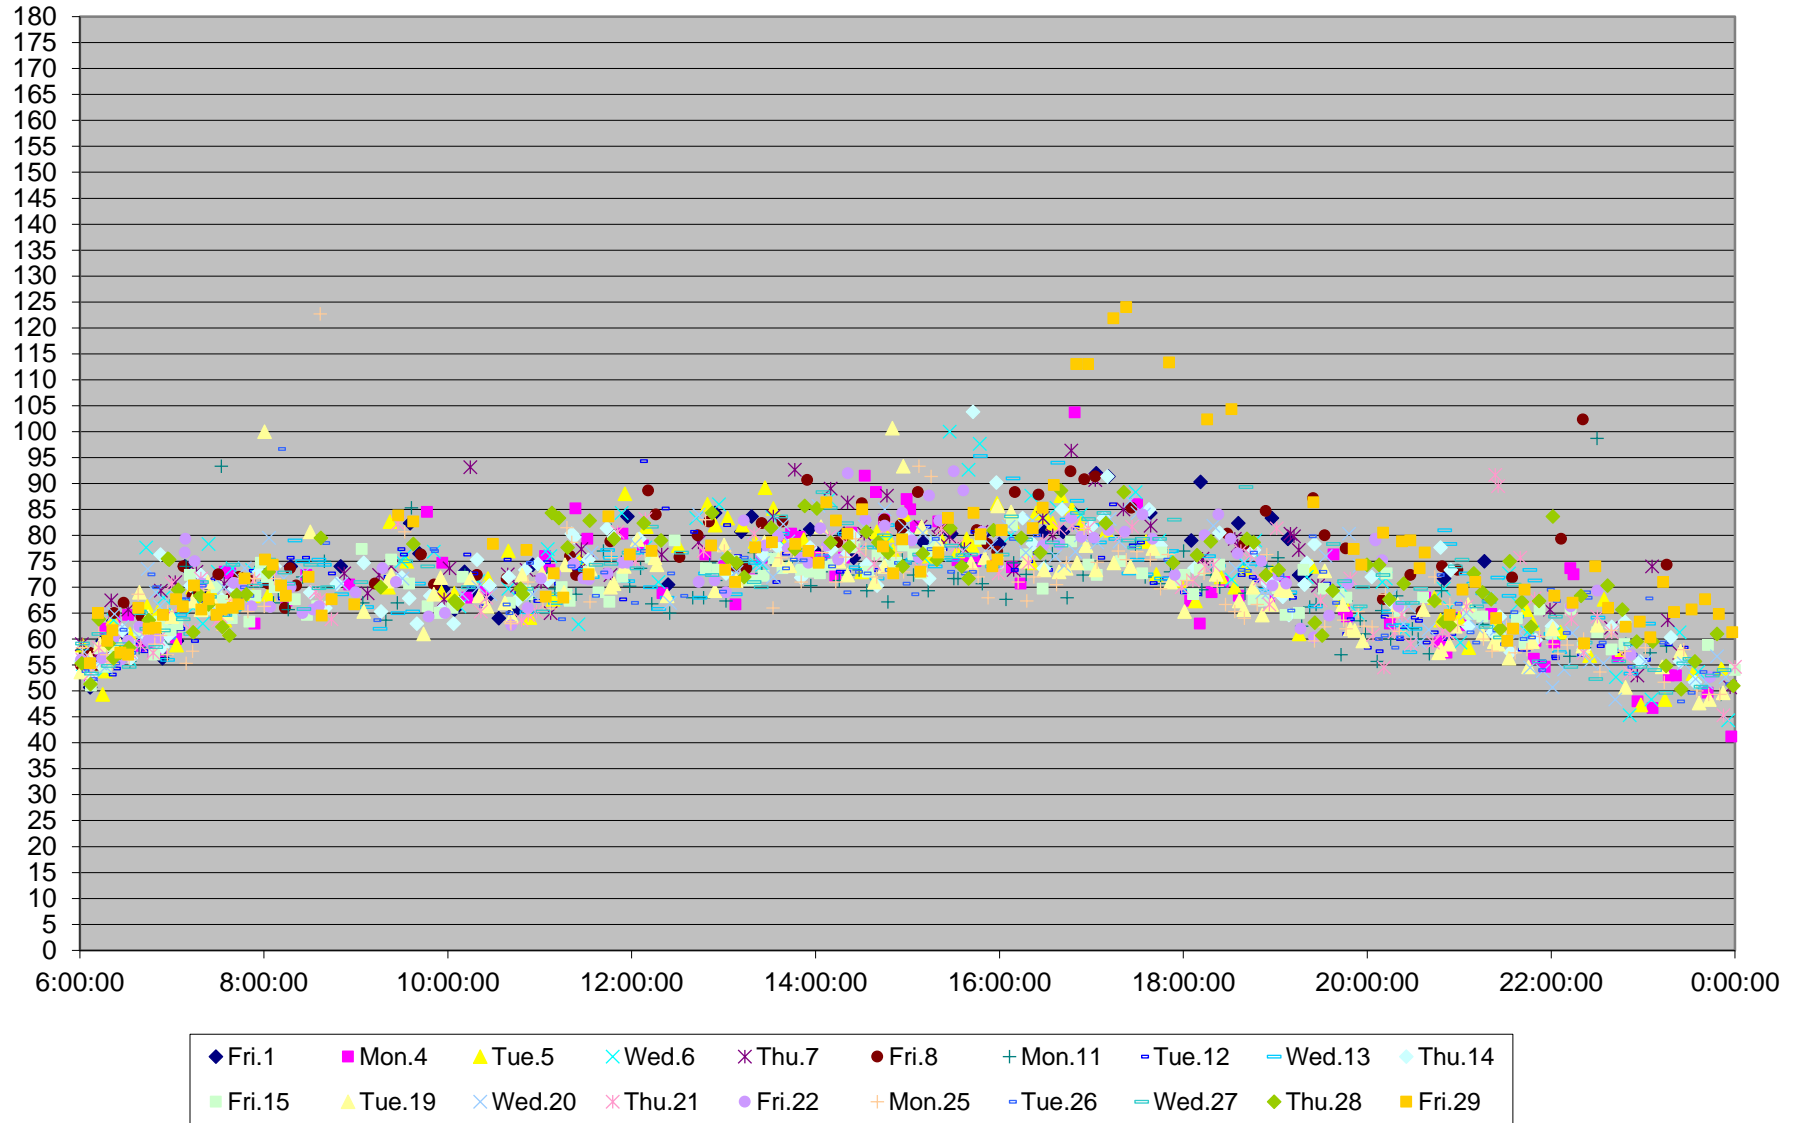

501 Queen Link Times From Silver Birch Ave. To Queensway Humber Westbound May 2015