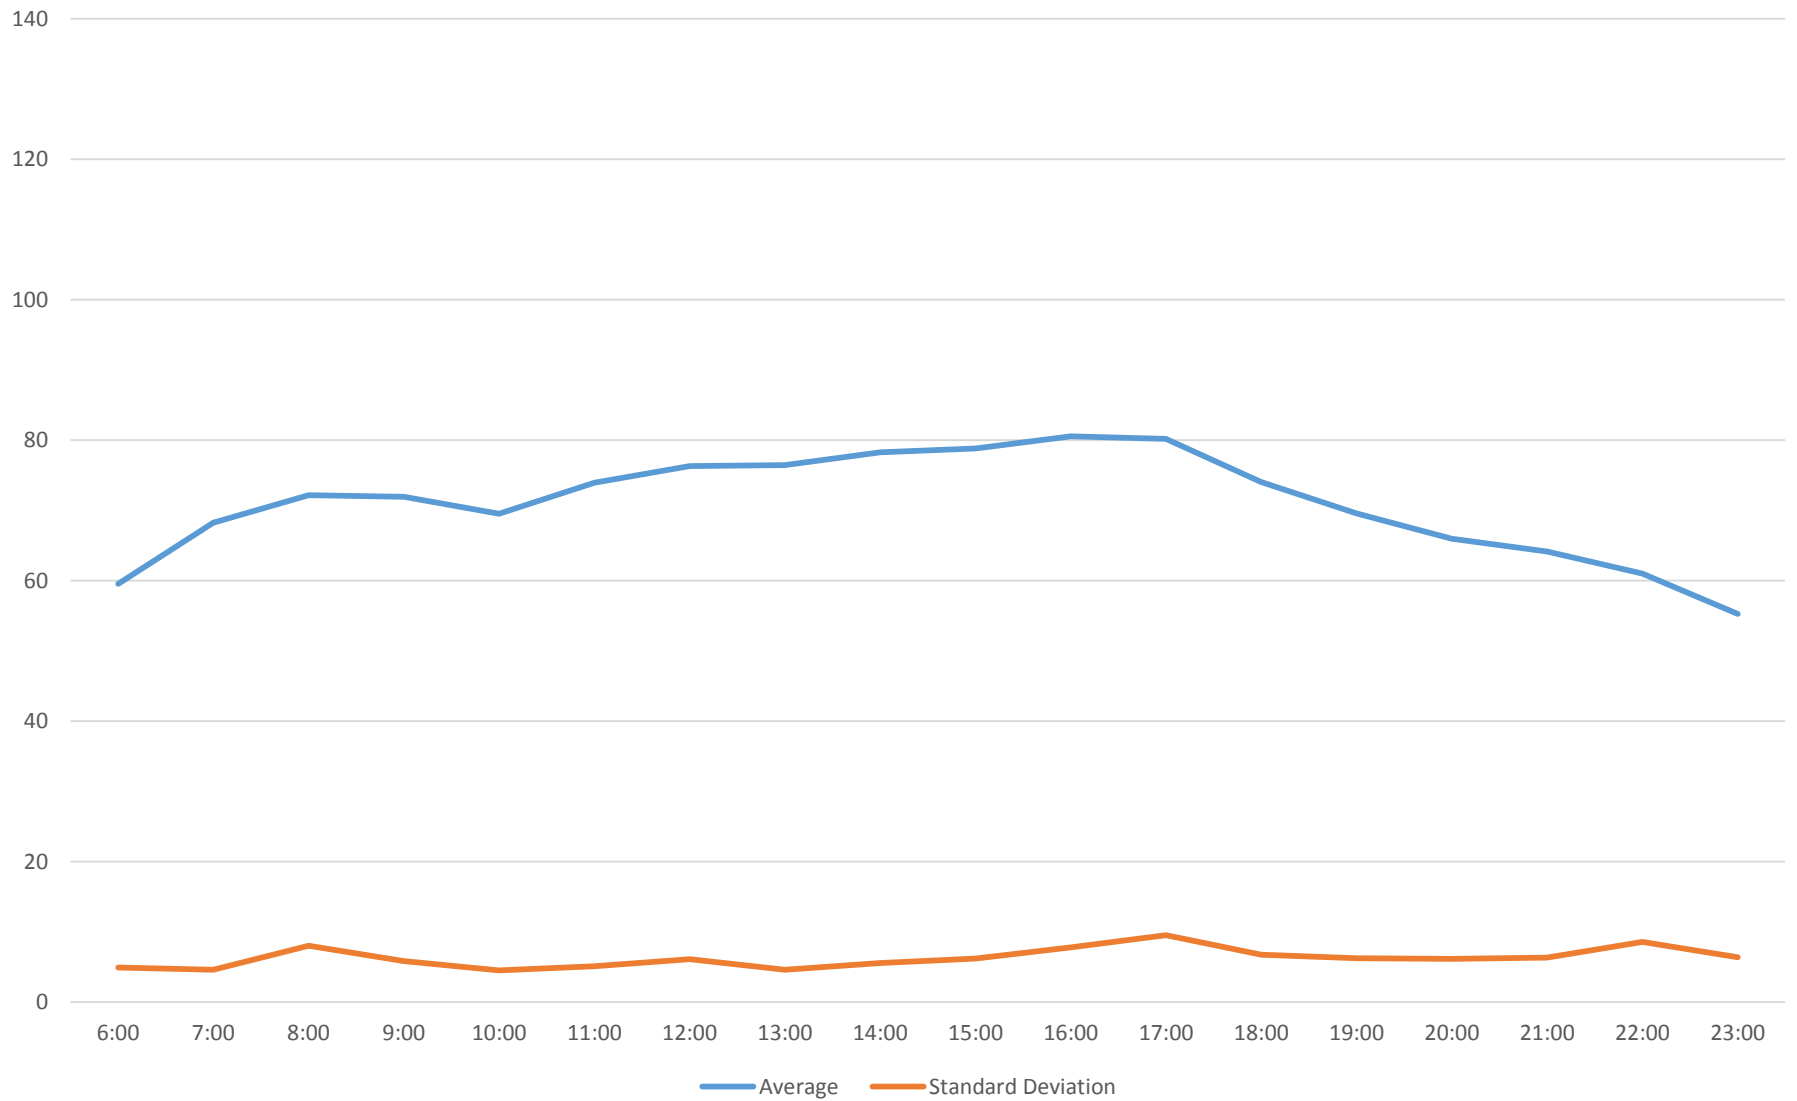

501 Queen Link Times From Silver Birch Ave. To Queensway Humber Westbound May 2015 Weekday Statistics