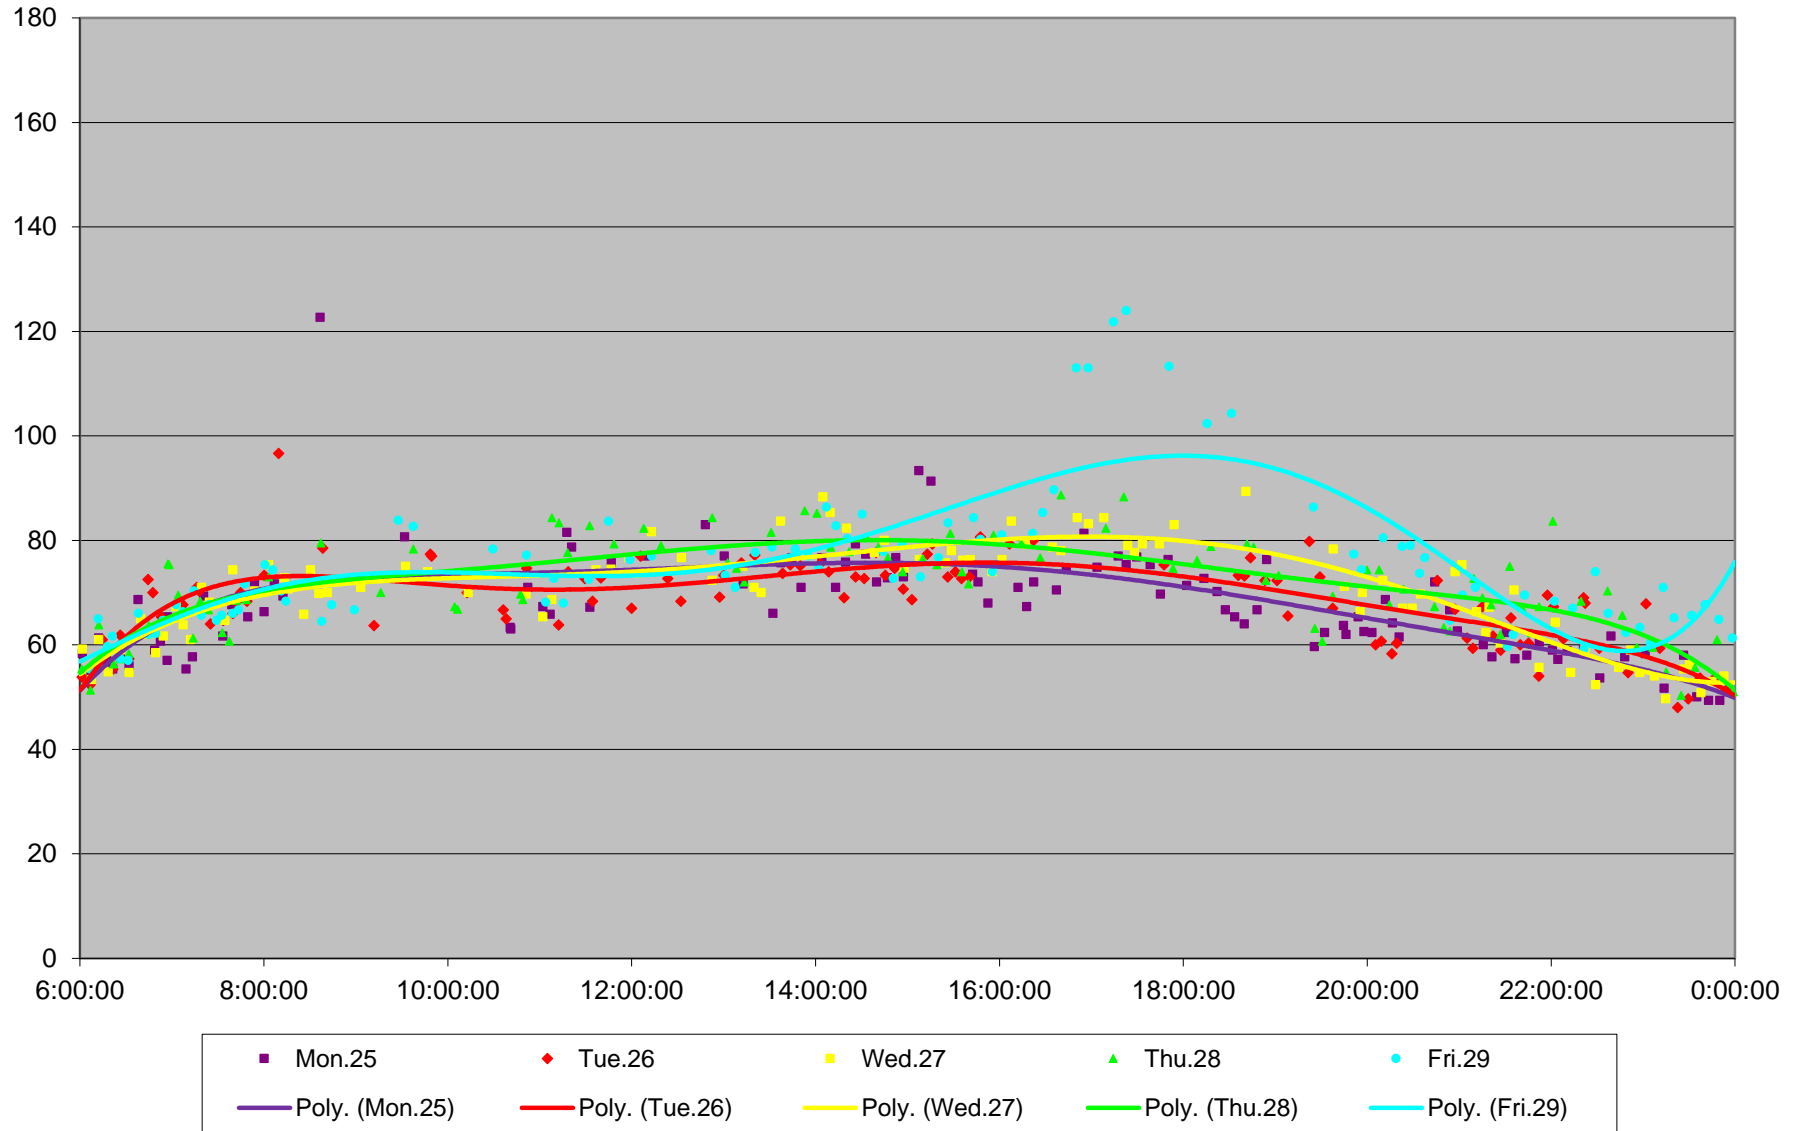

501 Queen Link Times From Silver Birch Ave. To Queensway Humber Westbound May 2015