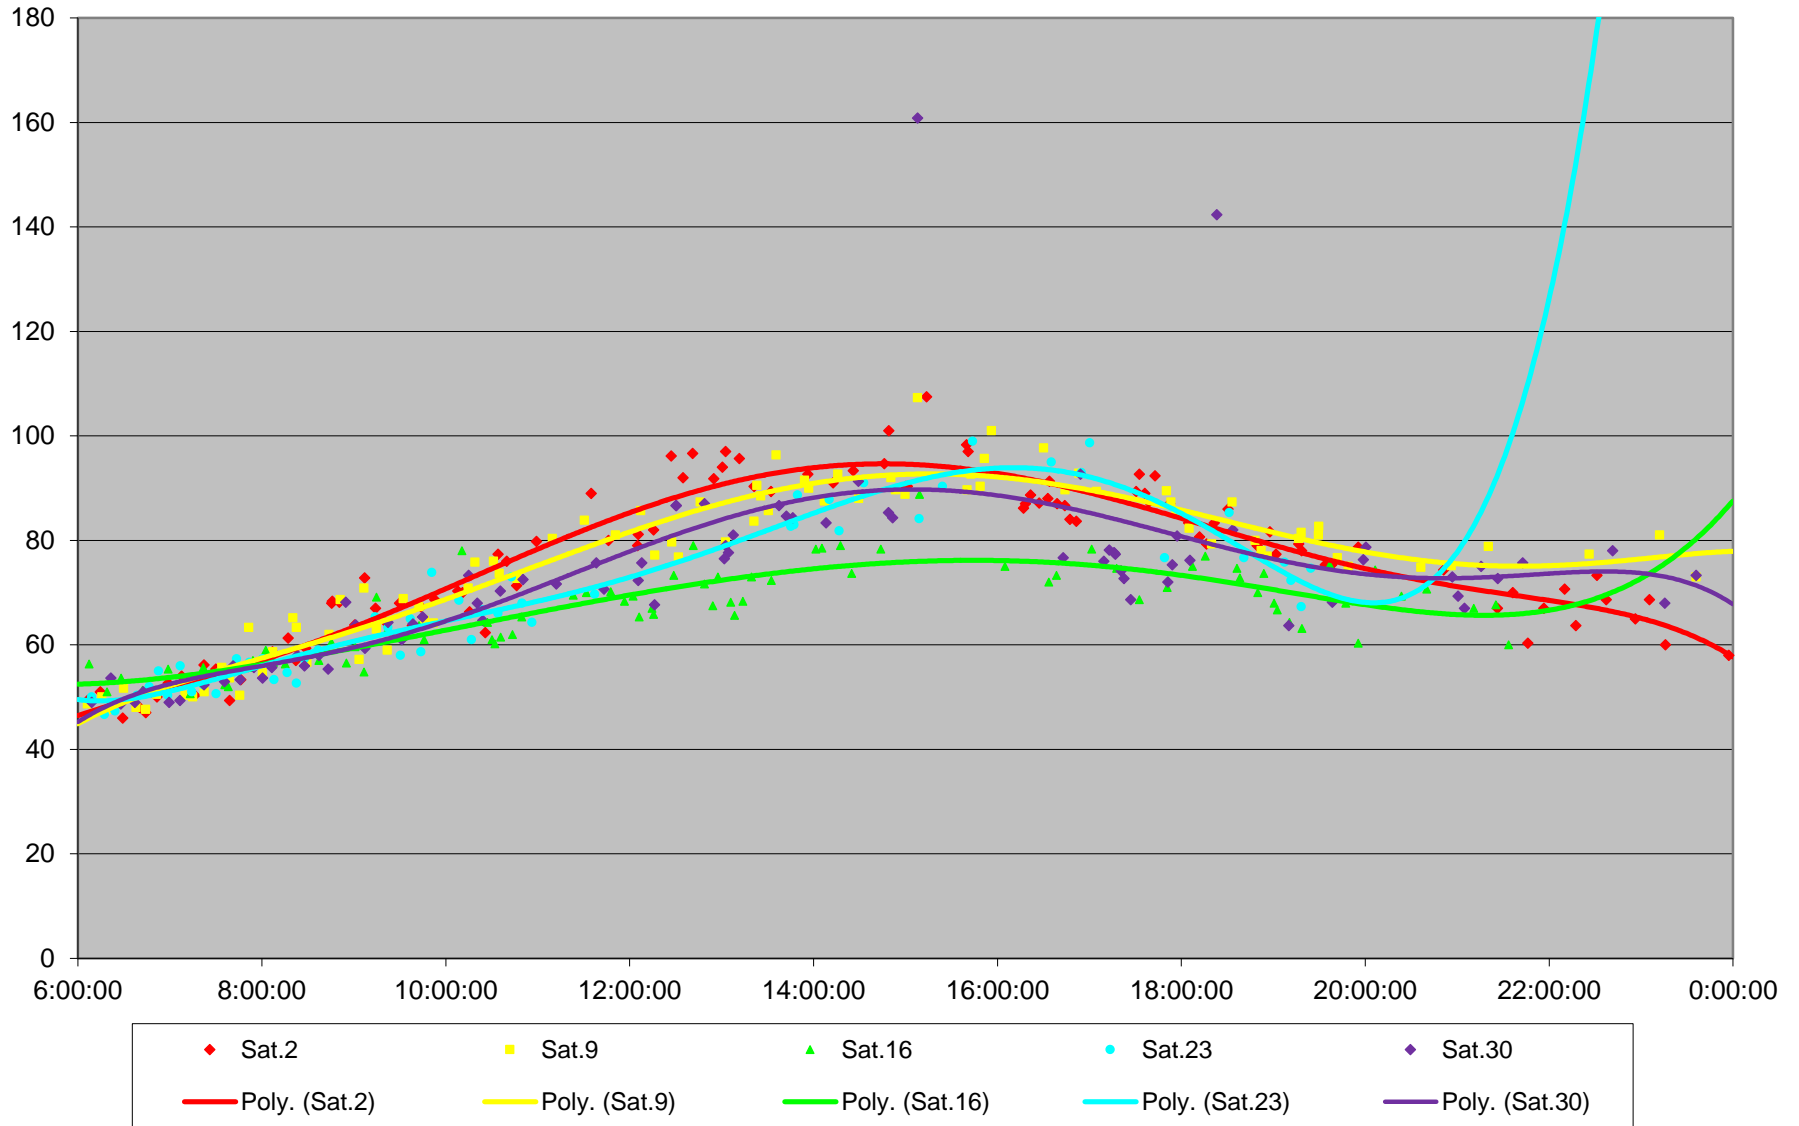

501 Queen Link Times From Silver Birch Ave. To Queensway Humber Westbound May 2015