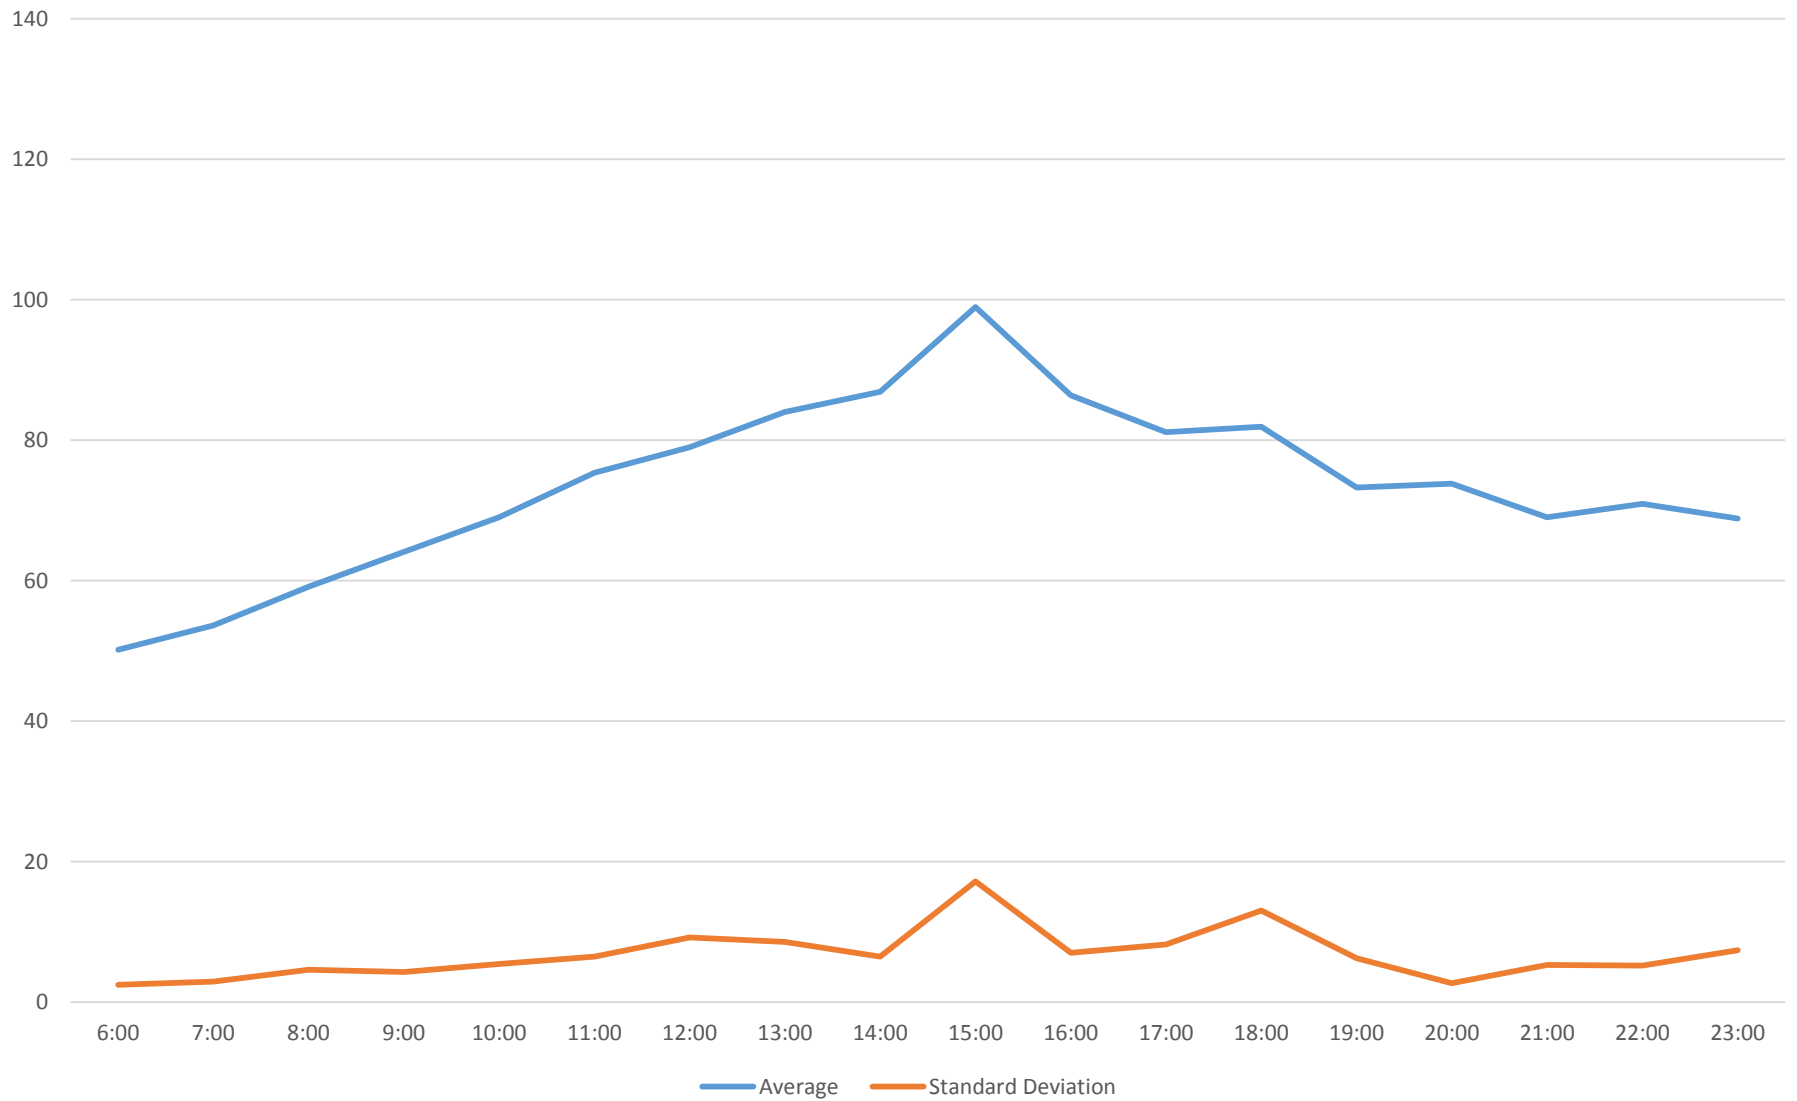

### 501 Queen Link Times From Silver Birch Ave. To Queensway Humber Westbound May 2015

501 Queen Link Times From Silver Birch Ave. To Queensway Humber Westbound May 2015

# 501 Queen Link Times From Silver Birch Ave. To Queensway Humber Westbound May 2015

# 501 Queen Link Times From Silver Birch Ave. To Queensway Humber Westbound May 2015 Weekday Statistics

# 501 Queen Link Times From Silver Birch Ave. To Queensway Humber Westbound May 2015 Saturday Statistics