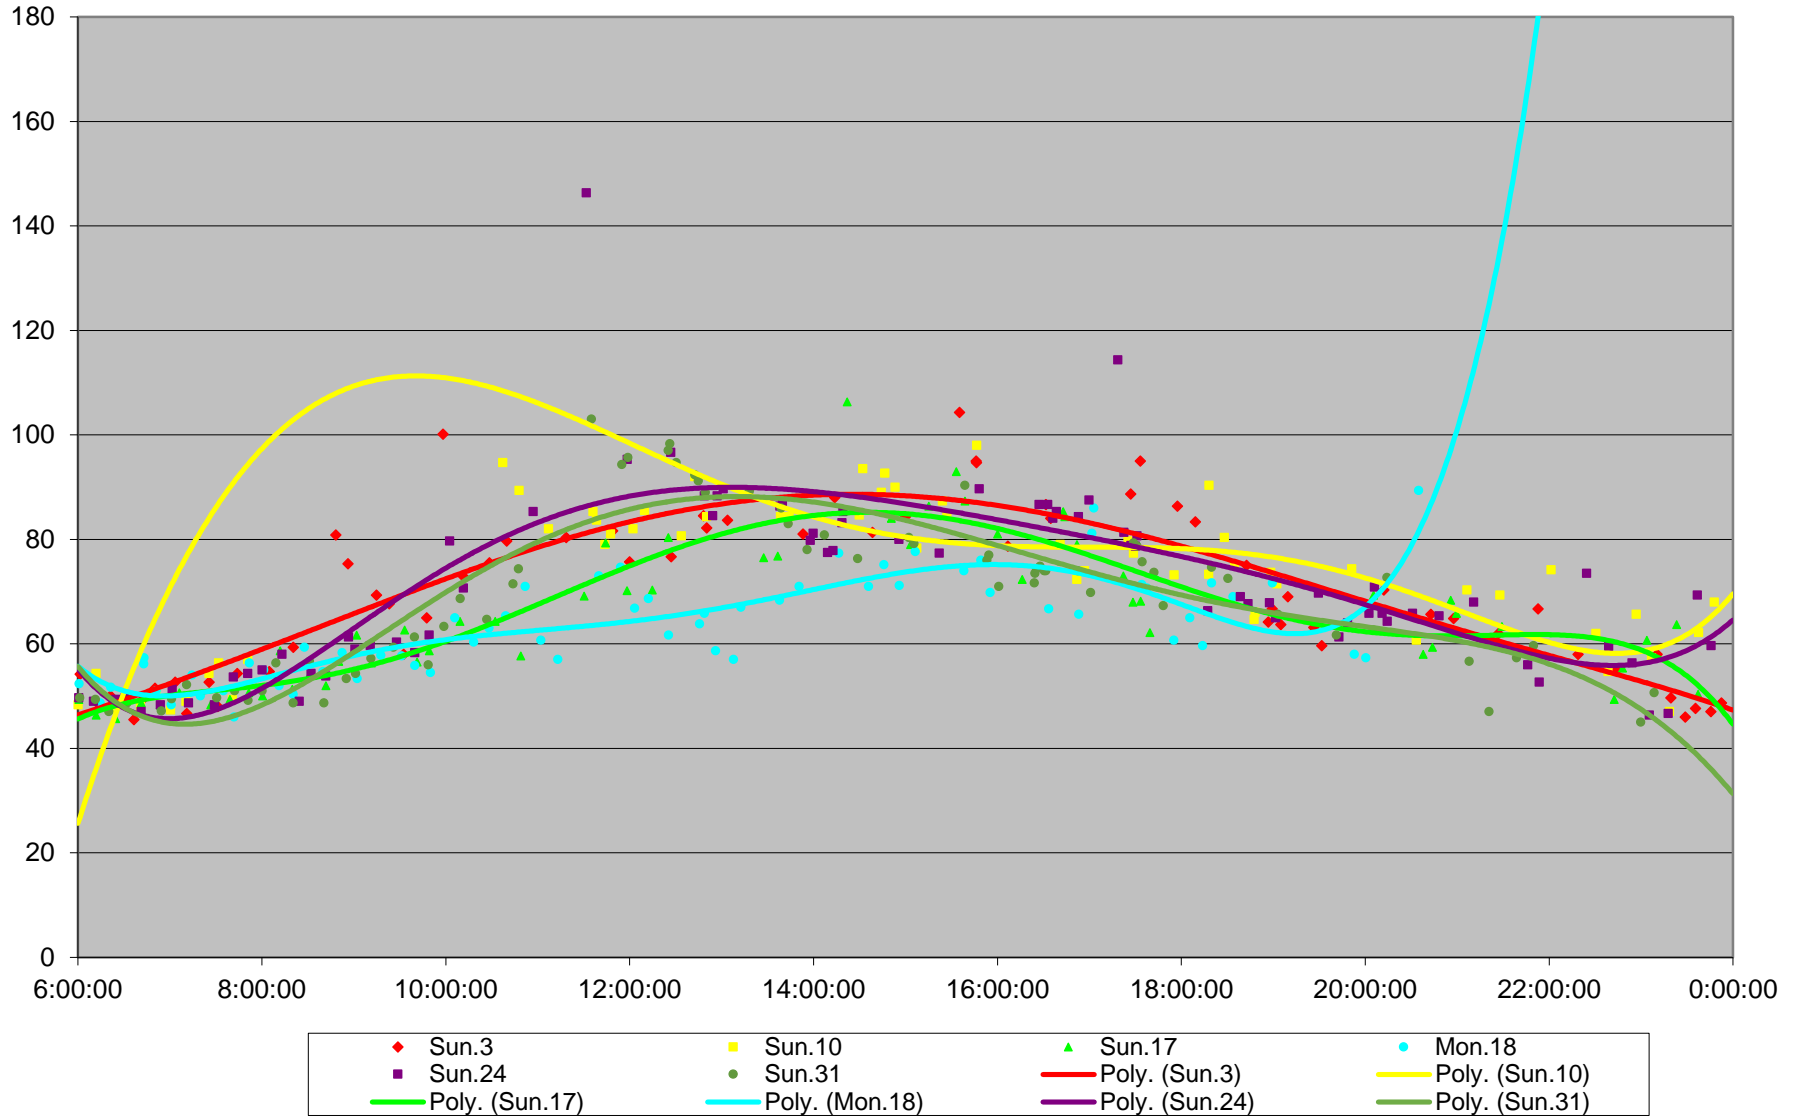

501 Queen Link Times From Silver Birch Ave. To Queensway Humber Westbound May 2015