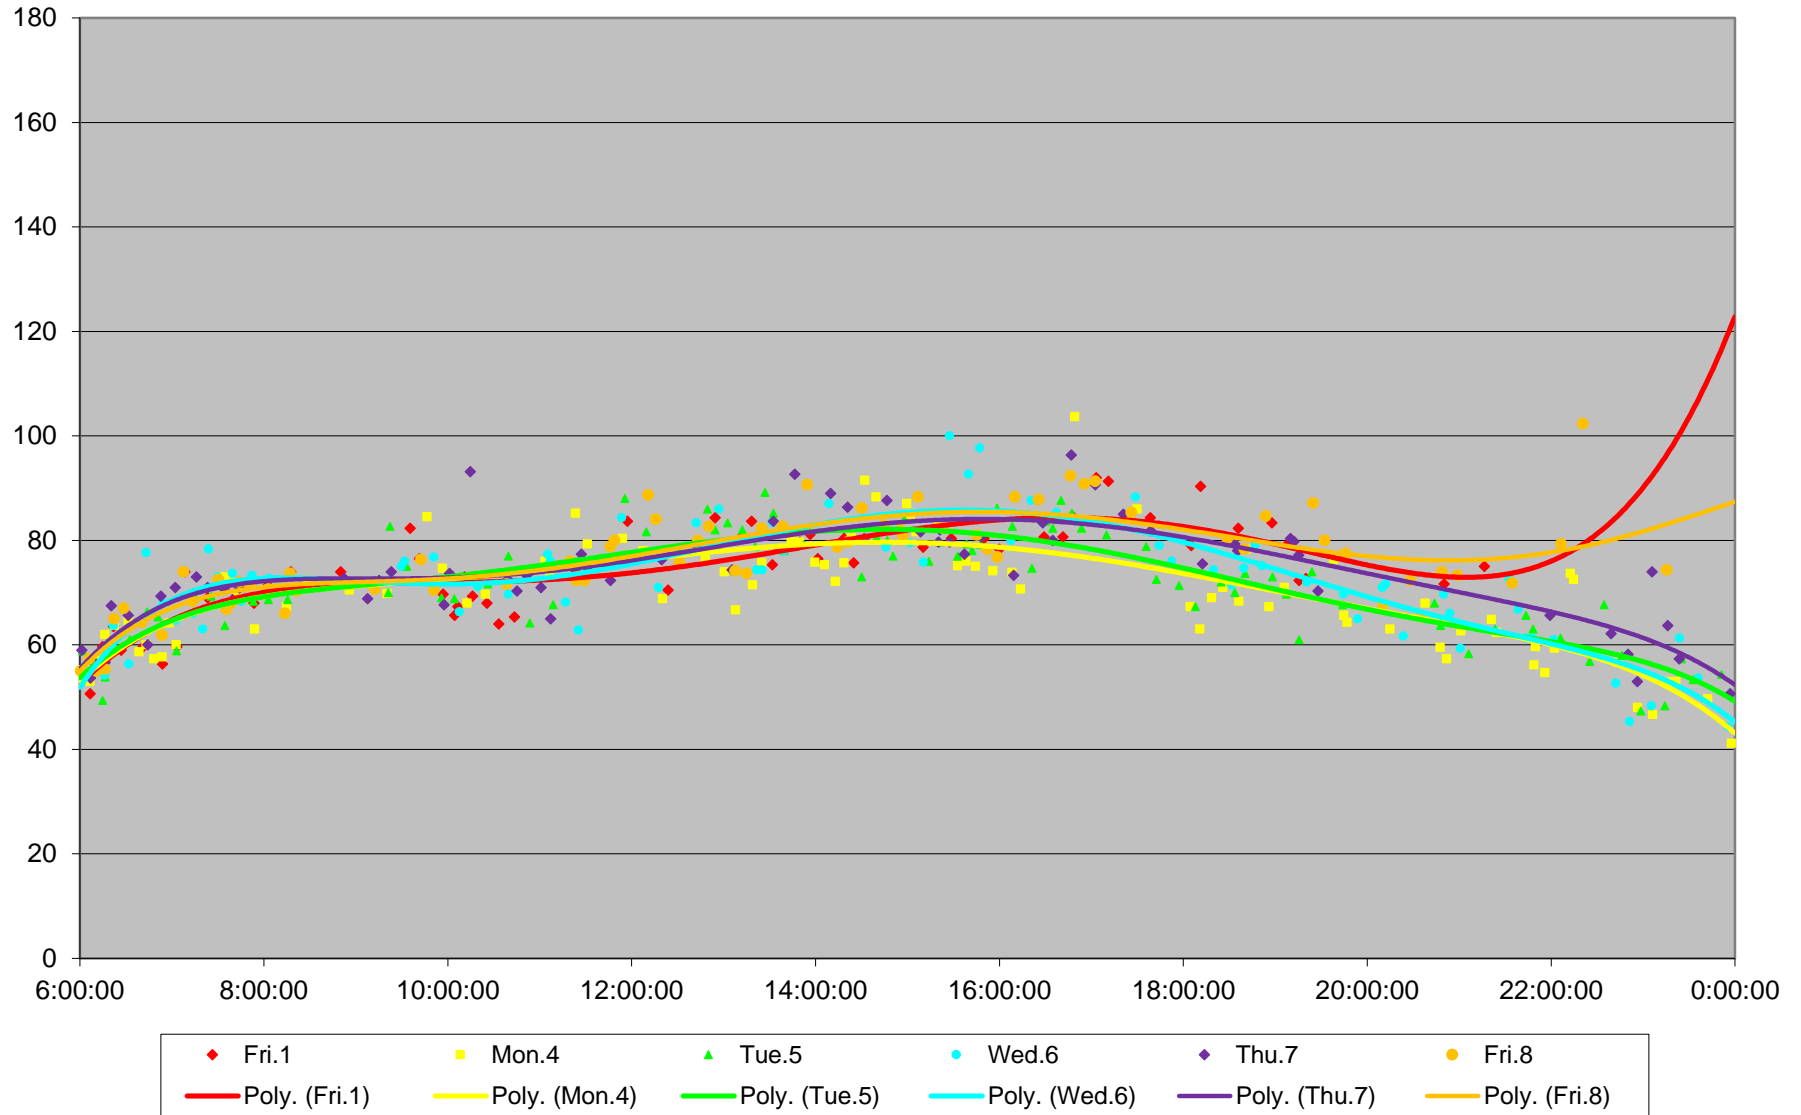

### 501 Queen Link Times From Silver Birch Ave. To Queensway Humber Westbound May 2015