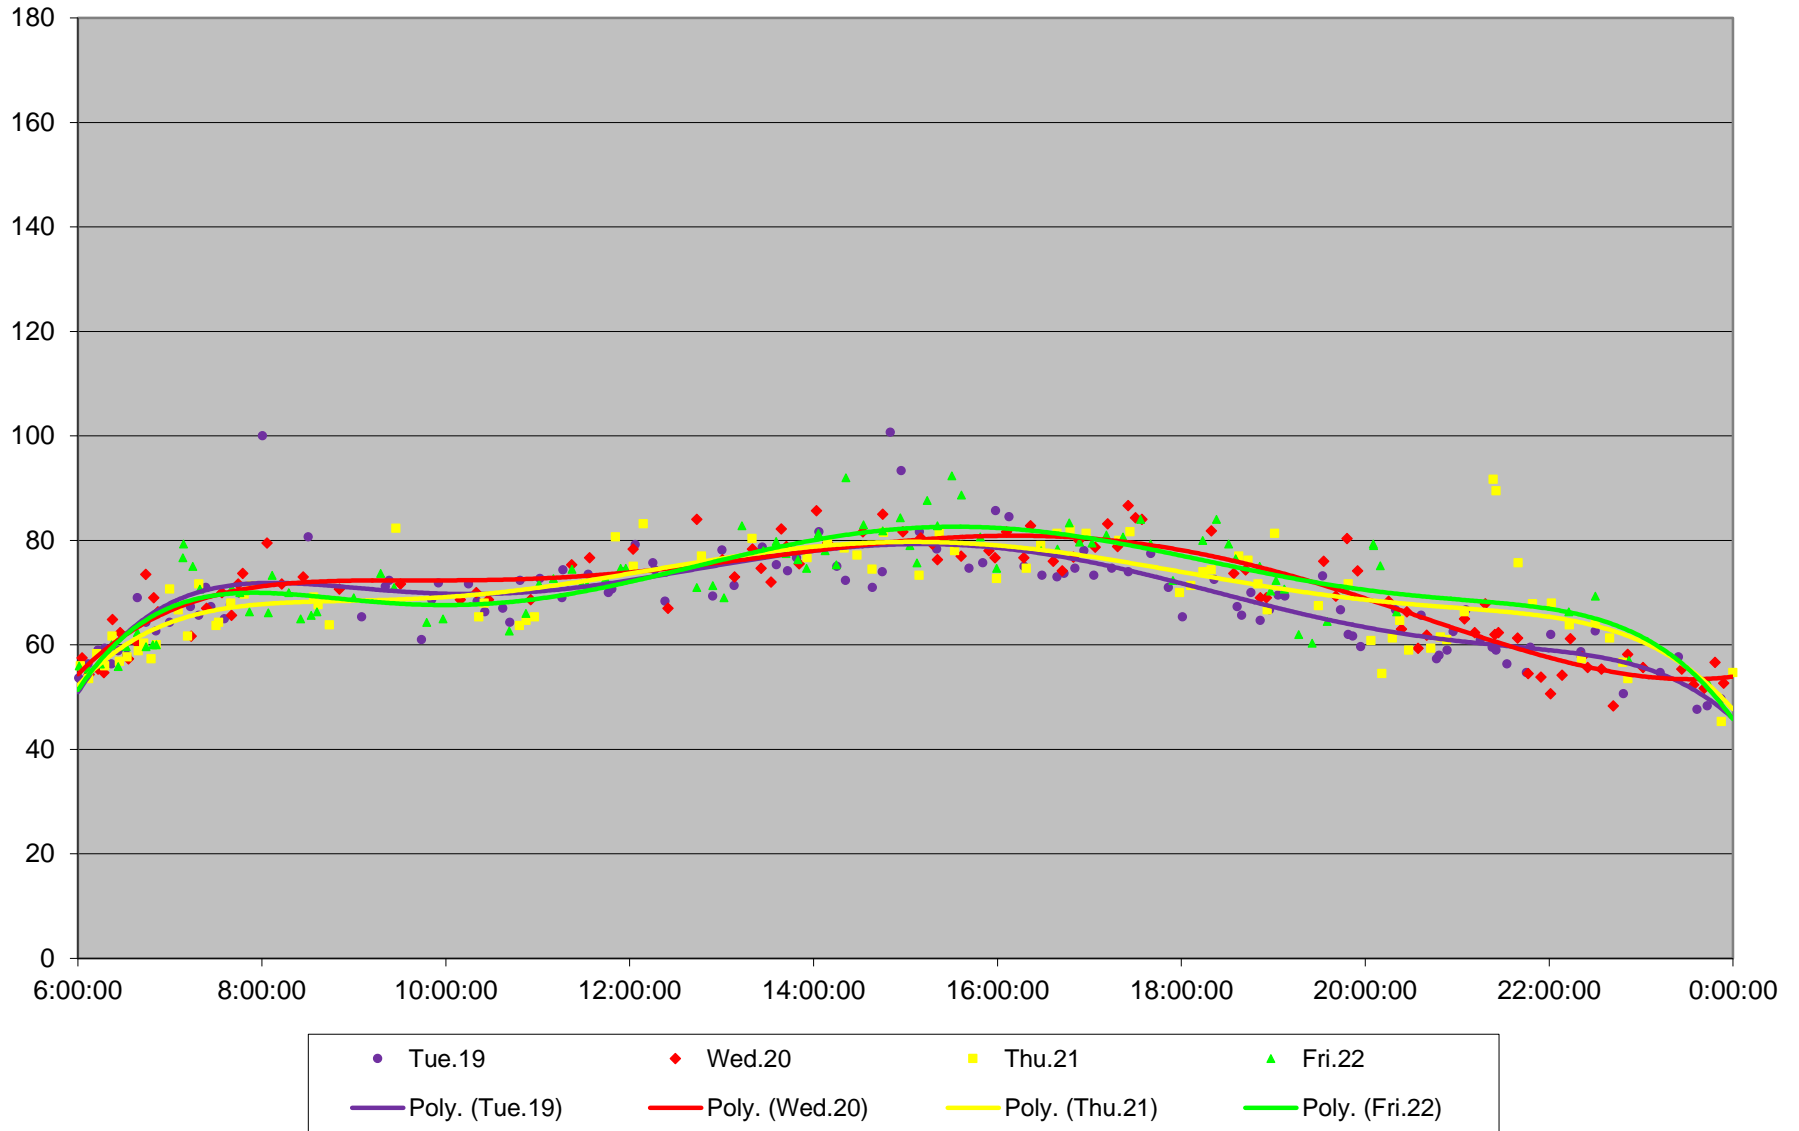

501 Queen Link Times From Silver Birch Ave. To Queensway Humber Westbound May 2015