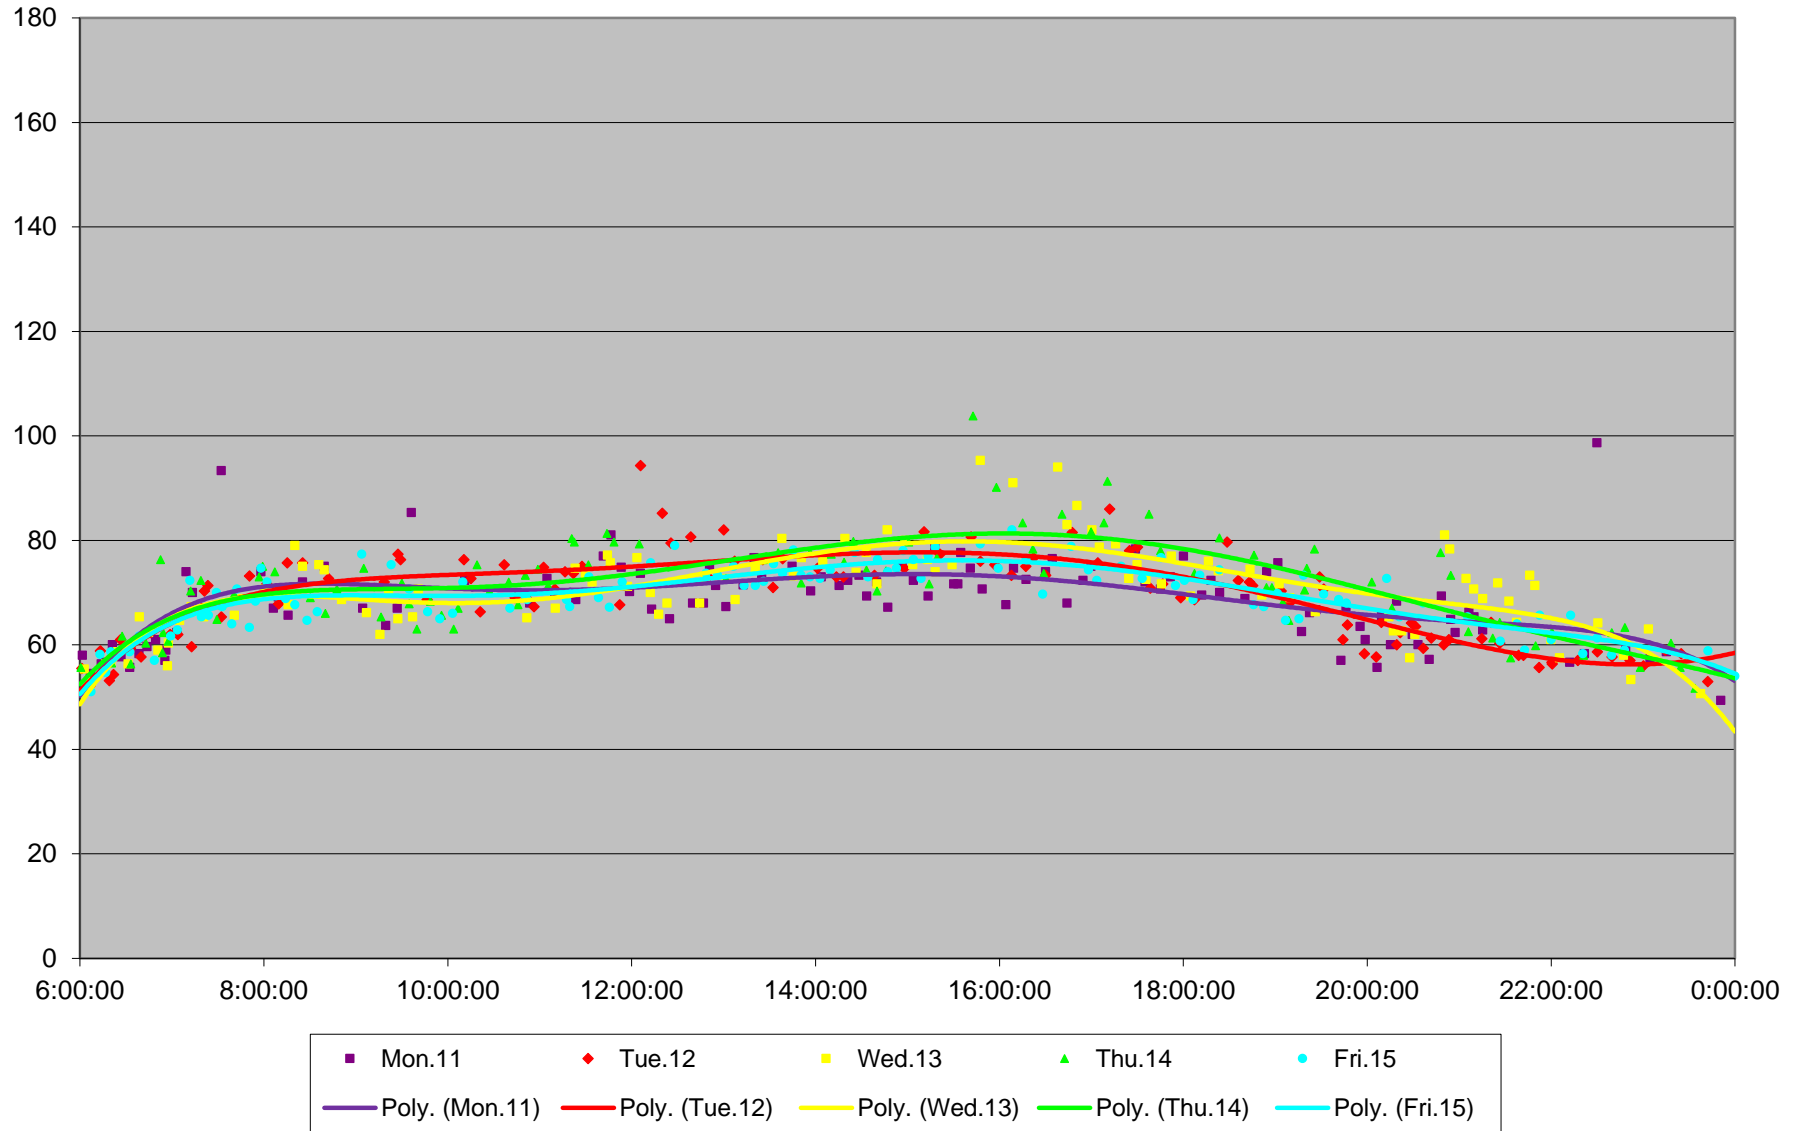

501 Queen Link Times From Silver Birch Ave. To Queensway Humber Westbound May 2015